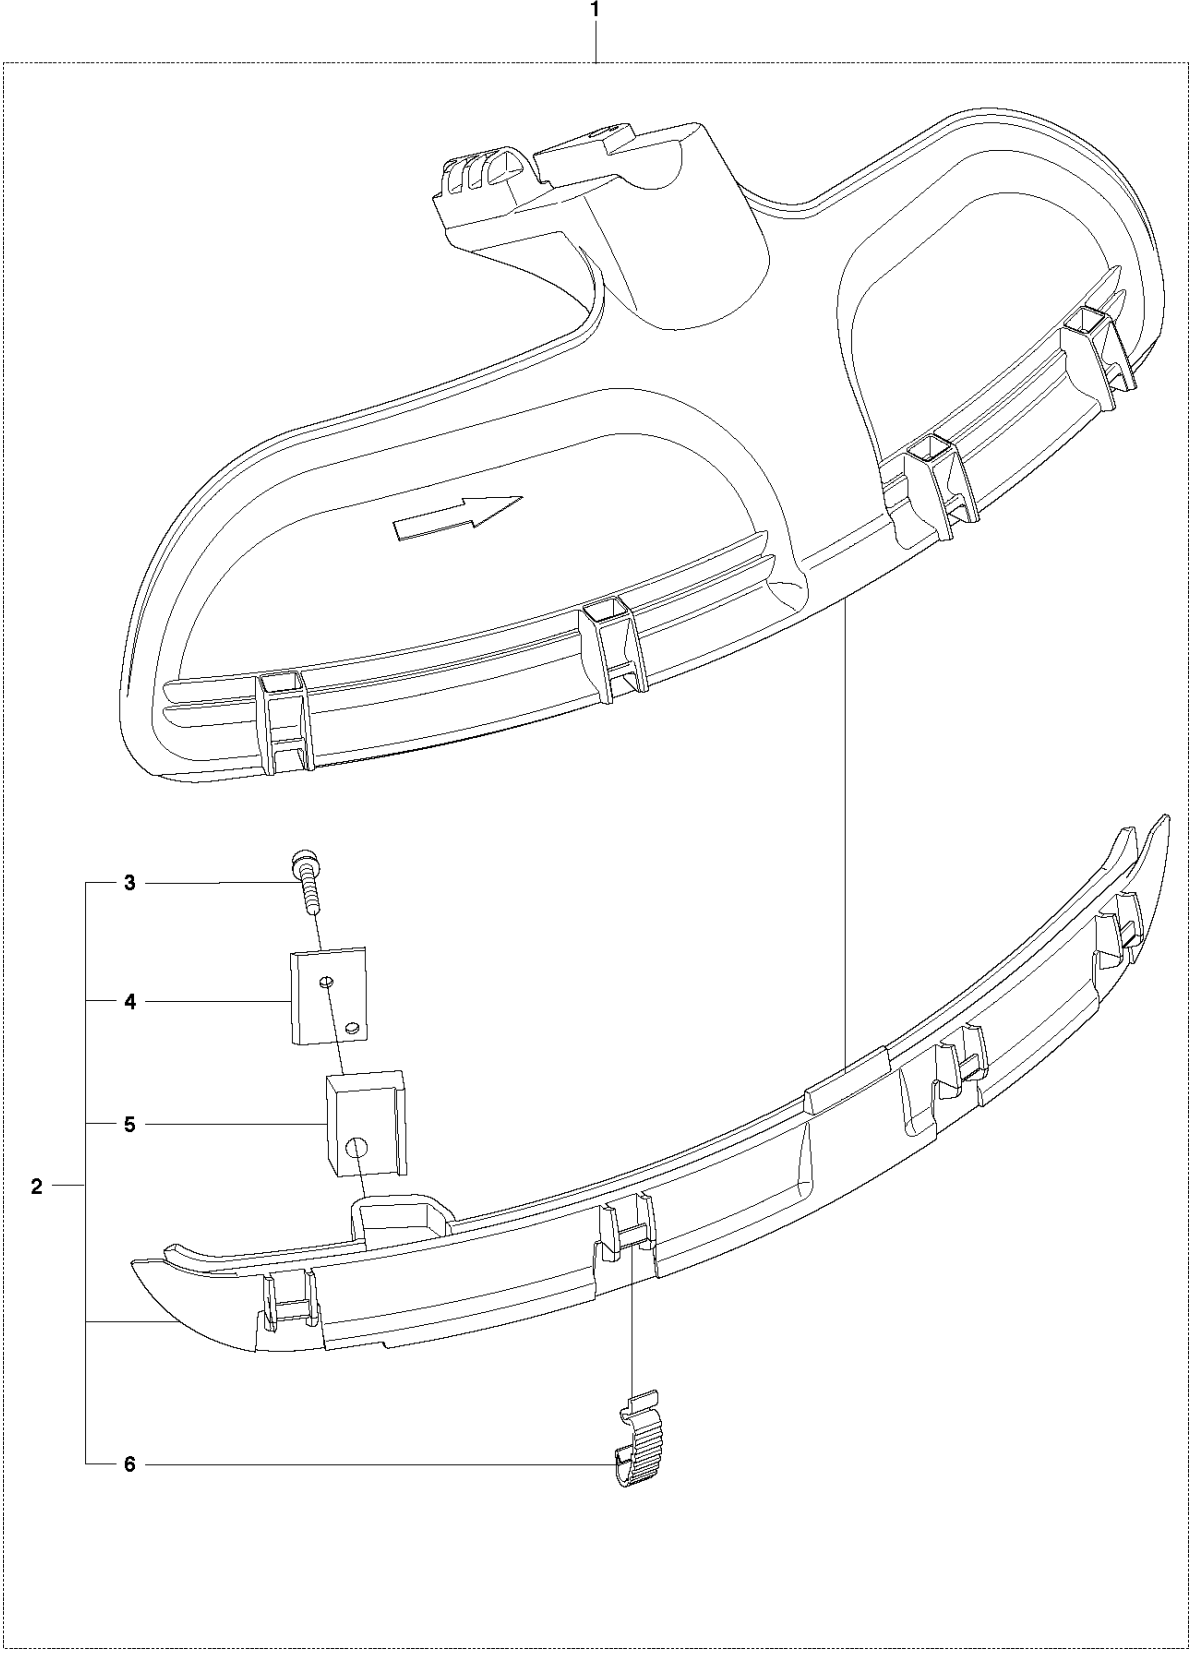

R2 253RJ, 253R, 553RS
ACCESSORIES

ACCESSORIES

253 RJ, 2018-06

Ref	Part No	Description	Remark	QTY KIT	
1	537 33 16-03	SPLASH GUARD		1	
2	537 39 63-03	SPLASH GUARD		1	1
3	503 21 68-25	SCREW IHSCFT		1	1,2
4	503 79 88-01	BLADE		1	1,2
5	544 12 45-01	RETAINER		1	1,2
6	537 38 72-01	SNAP LOCKING		4	1,2