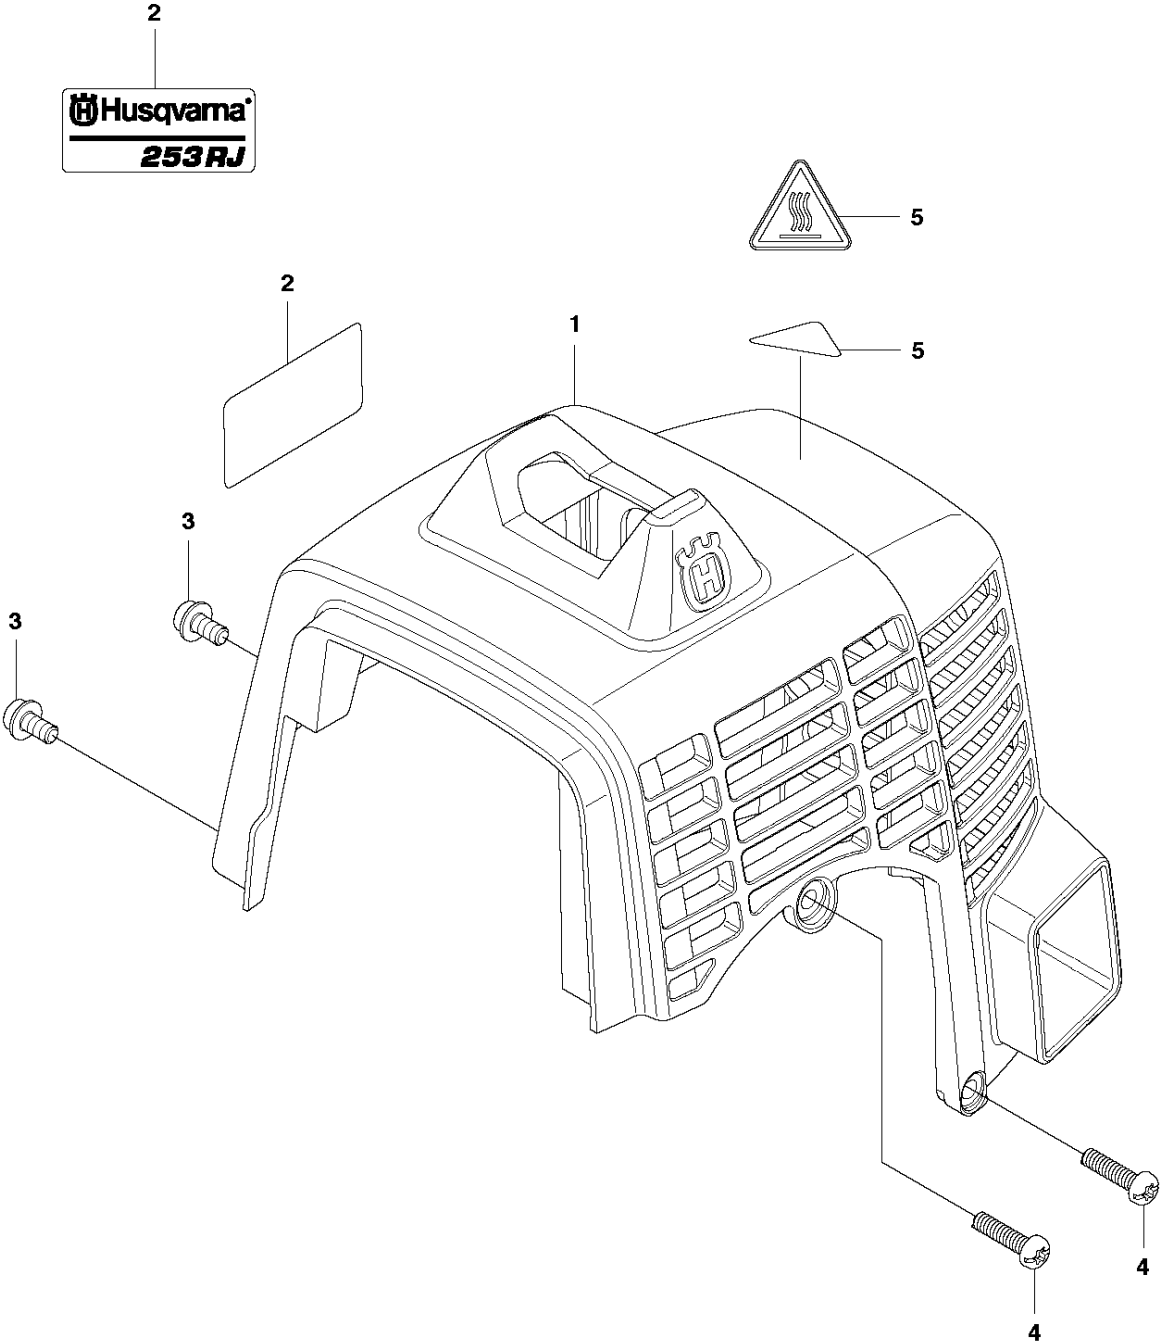

G 253RJ
CYLINDER COVER

CYLINDER COVER

253 RJ, 2018-06

Ref	Part No	Description	Remark	QTY KIT
1	510 17 32-01	CYLINDER COVER		1
2	528 83 13-01	LABEL,NAME	253RJ	1
3	521 51 59-01	BOLT		2
4	521 86 36-01	SCREW		2
5	521 55 36-01	LABEL		1