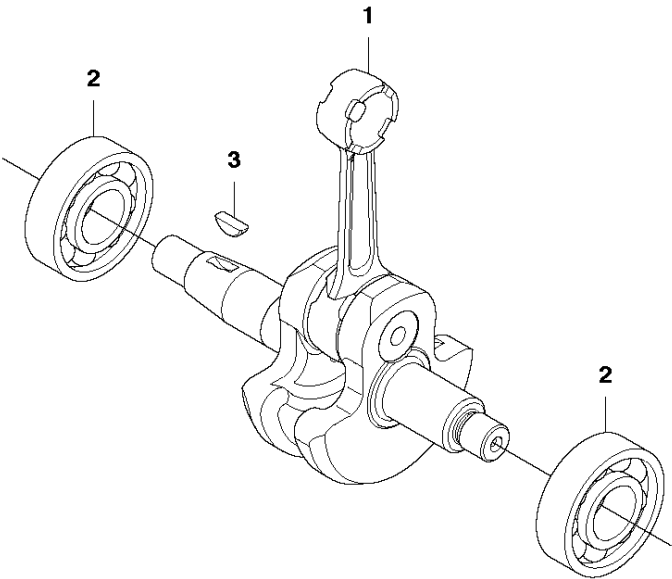

N 253RJ, 253R, 553RS
CRANK SHAFT

CRANKSHAFT

253 RJ, 2018-06

Ref	Part No	Description	Remark	QTY KIT
1	521 63 63-01	SHAFT-COMP		1
2	521 52 11-01	BALL BEARING		2
3	506 68 94-01	KEY		1