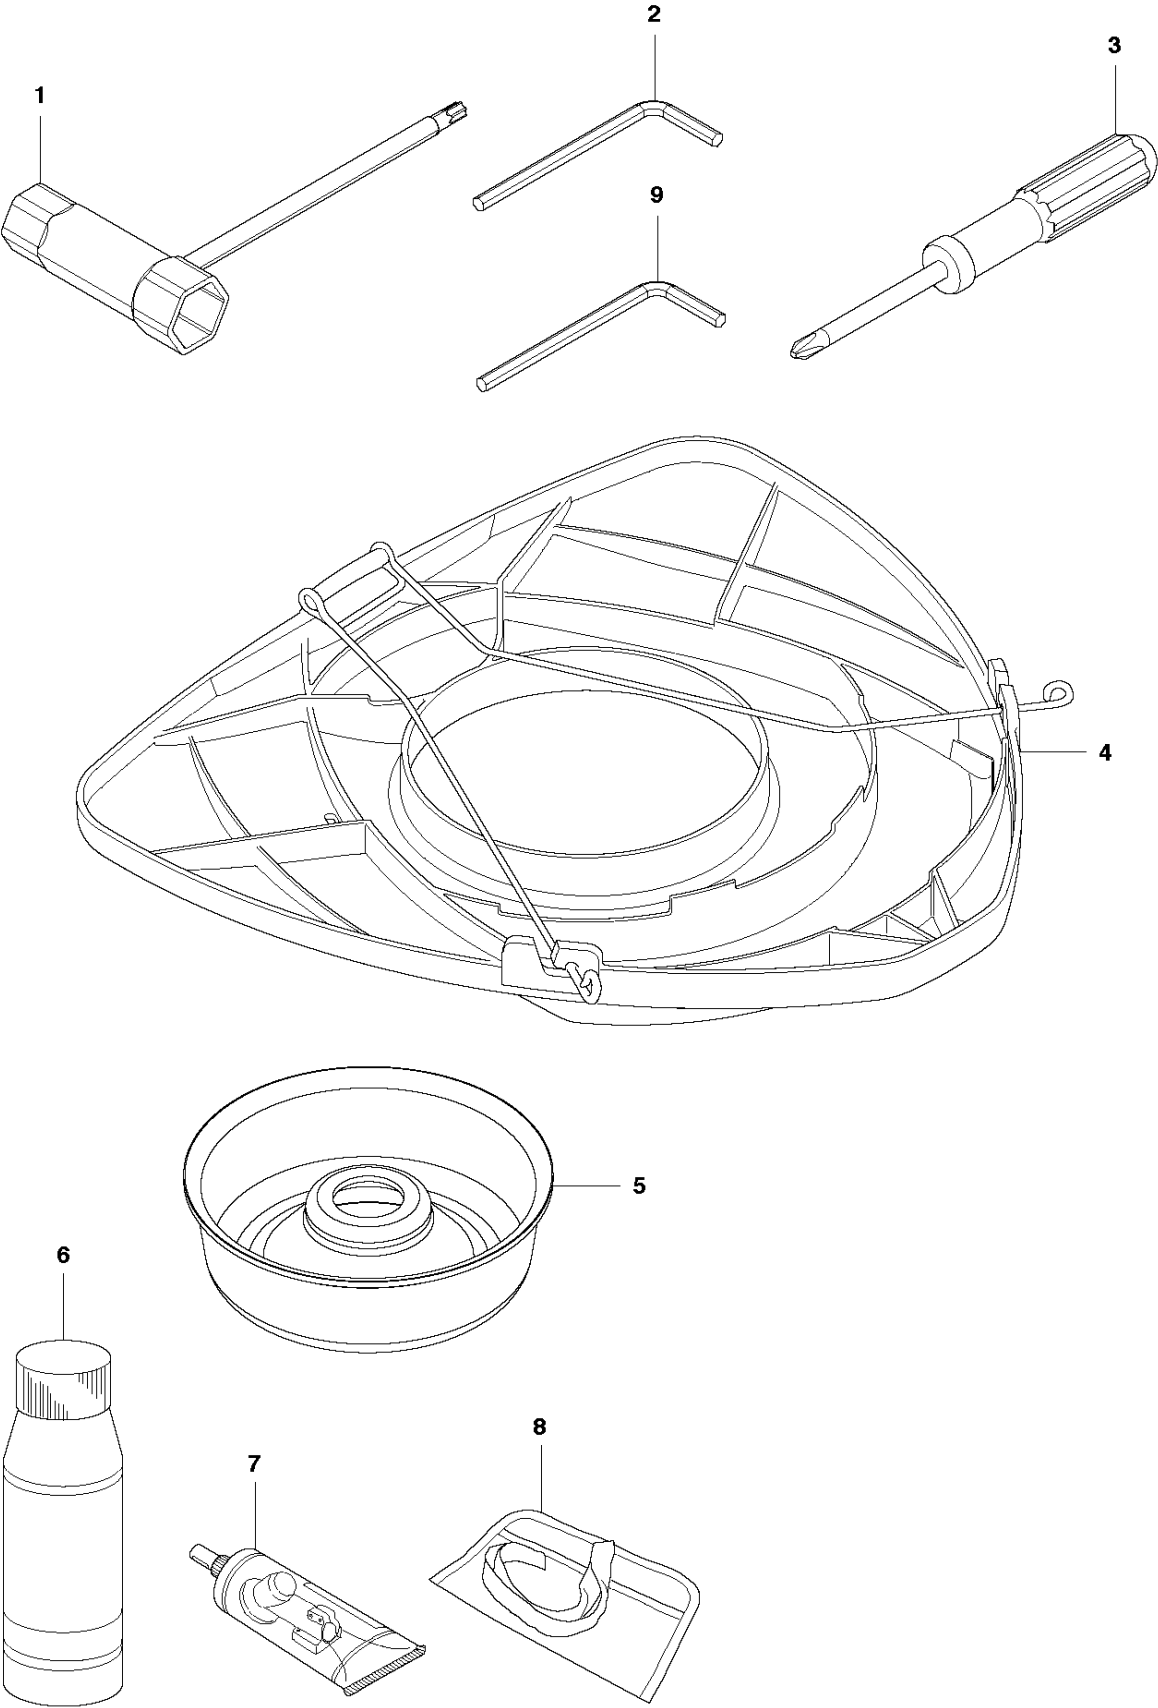

R1 253RJ, 253R, 553RS
ACCESSORIES

ACCESSORIES

253 RJ, 2018-06

Ref	Part No	Description	Remark	QTY KIT
1	506 68 61-01	COMBINATION WRENCH		1
2	505 31 20-01	TOOL		1
3	506 68 95-01	DRIVER		1
4	544 35 91-01	TRANSPORT GUARD		1
5	528 81 81-01	SUPPORT CUP		1
6	531 00 92-48	FILTER OIL		1
7	503 97 64-01	GREASE		1
8	501 19 22-01	TOOL		1
9	505 31 19-01	WRENCH		1