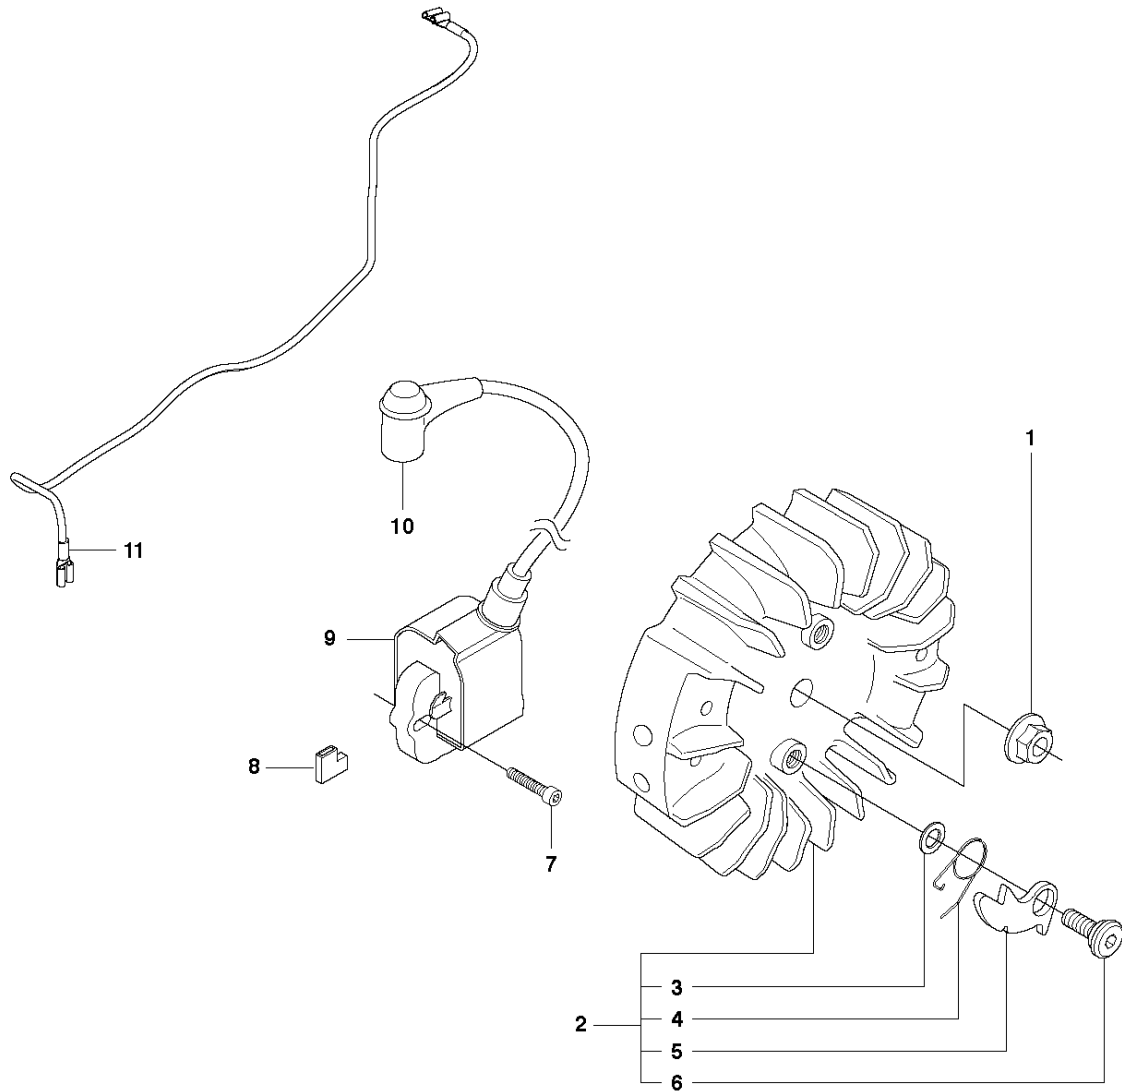

CLUTCH & OIL PUMP

272 XP, 2018-06

Ref	Part No	Description	Remark	QTY	KIT
1	501 51 25-01	OIL PUMP ASSY		1	
2	503 26 02-04	SEALING RING		1	1
3	501 51 36-01	ADJUSTMENT SCREW		1	1
4	720 12 37-50	PARALLEL PIN		1	1
5	503 23 10-01	WASHER		1	1
6	503 23 00-16	WASHER		1	1
7	501 51 34-01	SPRING		1	1
8	501 51 33-01	STOP SCREW		1	1
9	501 51 32-01	SHAFT		1	1
10	501 51 31-01	GEAR WHEEL		1	1
11	501 51 37-01	FIXING WASHER		1	1
12	501 51 39-01	SPRING		1	1
13	734 48 48-01	WASHER		1	1
14	735 31 07-20	E-CLIP		1	1
15	740 42 21-00	O-RING		1	1
16	501 28 85-01	X-RING 2.9X6.46X1.78		1	1
17	721 42 03-25	PINNE FRP-LS3X6 OXSV		1	1
18	725 52 93-56	SCREW IHSCM		3	
19	501 51 99-01	OIL HOSE		1	
20	501 54 41-02	OIL SCREEN		1	
21	503 74 44-02	CLUTCH ASSY		1	
22	537 36 06-01	CLUTCH SPRING		3	21
23	501 83 15-03	CLUTCH DRUM ASSY		1	
23	501 83 15-04	CLUTCH DRUM ASSY		1	
24	505 30 36-61	RIM		1	
24	501 59 80-02	RIM		1	
25	503 25 34-01	NEEDLE BEARING		1	23
26	501 83 17-01	WASHER		1	23
27	501 53 59-01	WASHER		1	23
28	501 51 38-01	GEAR WHEEL			
29	503 23 00-13	WASHER			

D 272
STARTER

STARTER

272 XP, 2018-06

Ref	Part No	Description	Remark	QTY	KIT
1	503 61 55-71	STARTER ASSY		1	
2	503 21 49-72	SCREW IHSCFT		1	1
3	503 23 43-02	WASHER		1	1
4	503 10 24-05	STARTER PULLEY		1	1
5	503 21 28-06	SCREW CCRPANT		2	1
6	501 52 95-02	GUARD RING		1	1
7	501 52 04-02	RECOIL SPRING		1	1
8	501 20 15-02	STARTER CORD		1	1
9	503 54 39-01	STARTER HANDLE		1	1
10	501 63 06-01	SLEEVE		1	1
11	503 20 34-16	SCREW CCRPANMO		4	1
12	503 61 56-01	STARTER HOUSING		1	1
13	501 65 92-01	AIR CONDUCTOR		1	1
14	503 62 39-04	LABEL		1	

E 272
ELECTRICAL

ELECTRICAL

272 XP, 2018-06

Ref	Part No	Description	Remark	QTY	KIT
1	503 22 04-01	NUT		1	
2	537 05 16-02	FLYWHEEL ASSY		1	
3	503 23 00-42	WASHER		2	2
4	501 67 35-01	SPRING		2	2
5	501 67 32-01	PAWL		2	2
6	501 81 99-01	SCREW		2	2
7	503 20 25-20	SCREW IHSCM		2	
8	503 23 72-02	INSULATING CAP		1	
9	587 32 96-01	IGNITION MODULE		1	
10	501 48 54-02	SPARK PLUG CAP		1	
11	501 83 98-01	CABLE		1	