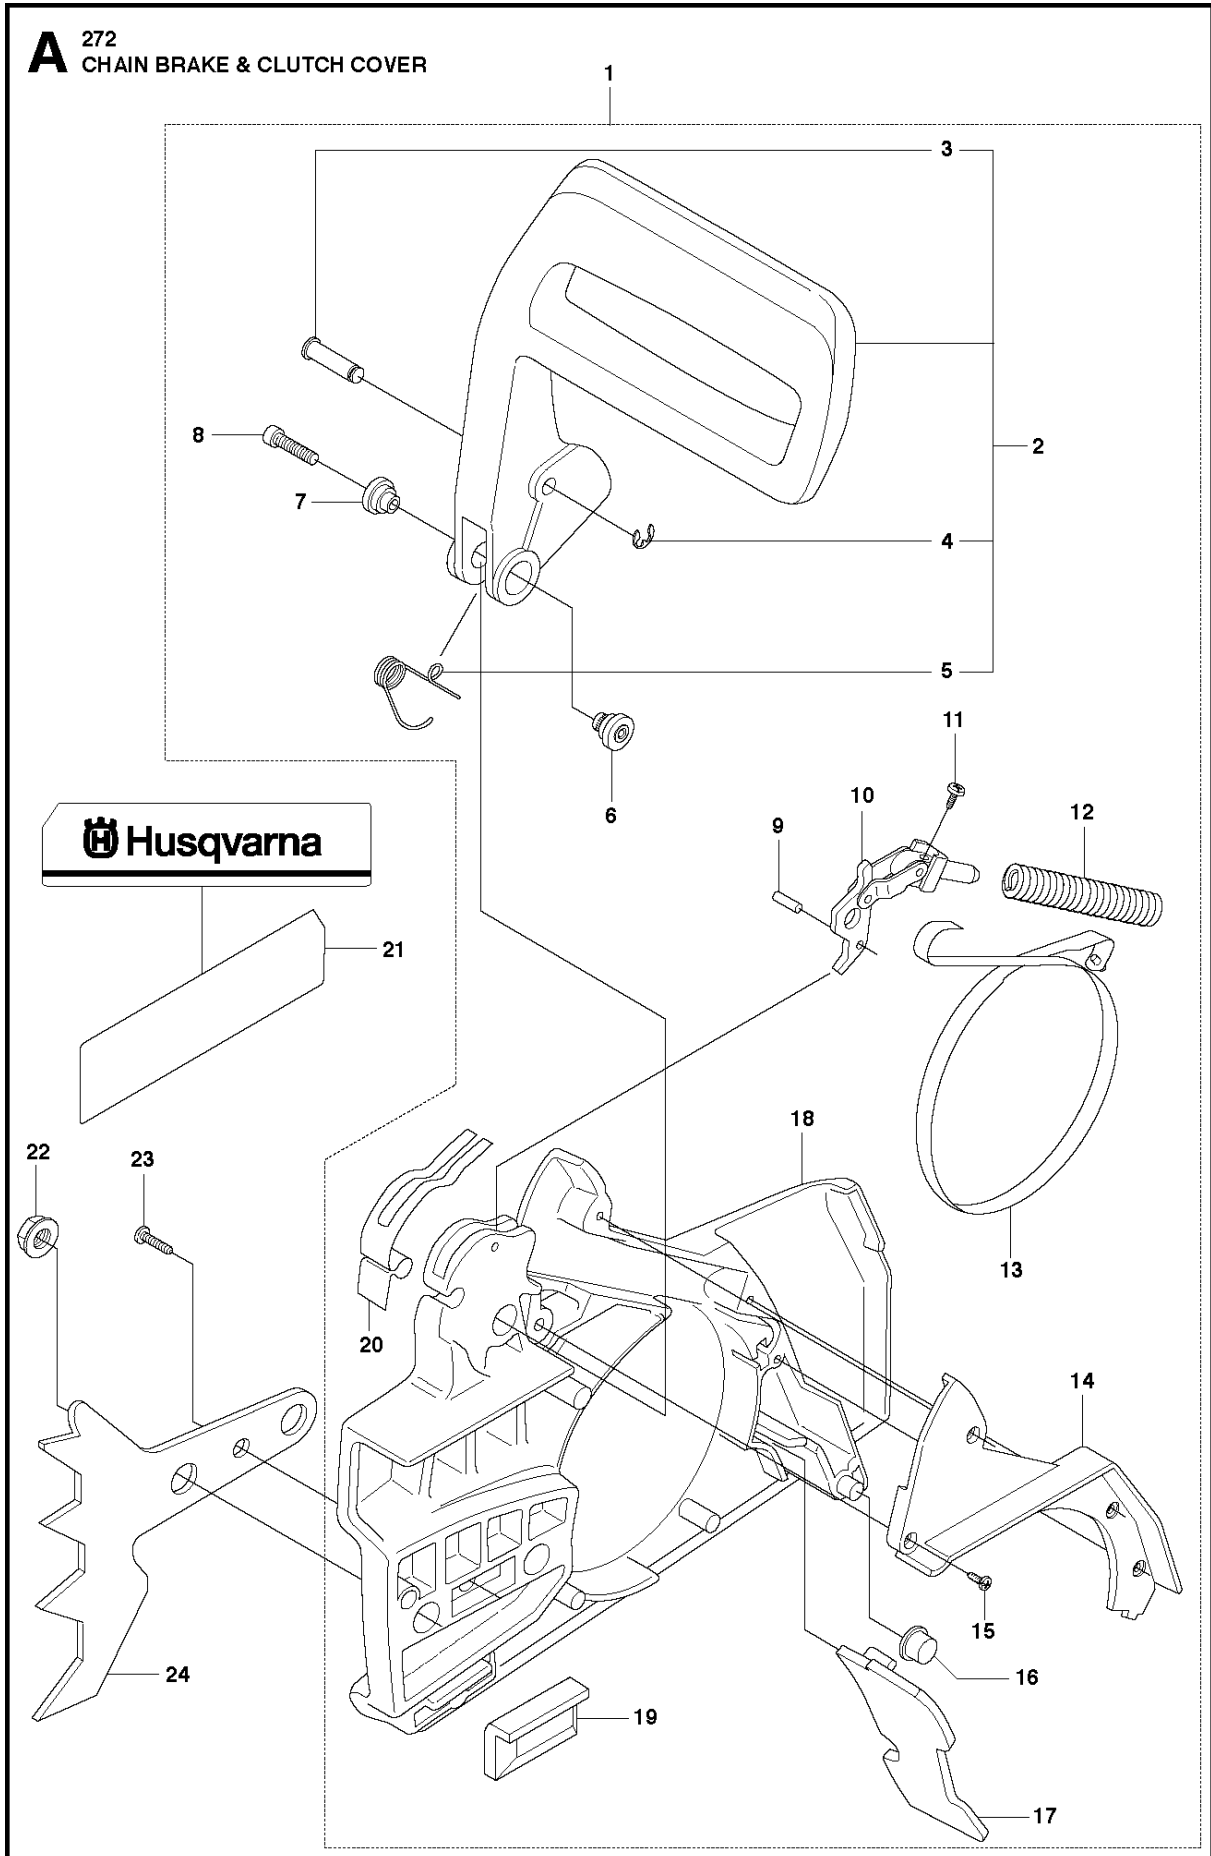

SPARE PARTS LIST

CHAIN SAWS

272 XP, 2018-06

A 272
CHAIN BRAKE & CLUTCH COVER

CHAIN BRAKE & CLUTCH COVER

272 XP, 2018-06

Ref	Part No	Description	Remark	QTY	KIT
1	503 73 66-01	CLUTCH COVER ASSY		1	
2	503 72 74-01	HAND GUARD ASSY		1	1
3	503 80 27-01	PIVOT PIN		1	2, 1
4	735 31 08-20	E-CLIP		1	2, 1
5	506 16 48-01	POSITION SPRING		1	2, 1
6	503 52 08-01	SHAFT PIVOT		1	1
7	501 76 80-01	SHAFT PIVOT		1	1
8	503 20 26-16	SCREW IHSCM		1	1
9	720 12 33-51	PARALLEL PIN		1	1
10	501 87 53-03	KNEE JOINT		1	1
11	503 21 28-10	SCREW CCRPANT		1	1
12	503 70 99-01	BRAKE SPRING		1	1
13	503 70 40-02	BRAKE BAND ASSY		1	1
14	503 70 47-01	LID		1	1
15	503 21 28-10	SCREW CCRPANT		4	1
16	503 72 31-01	BUSHING		1	1
17	503 73 05-01	CHIP GUARD		1	1
18	503 70 46-01	CLUTCH COVER		1	1
19	501 51 72-01	CHAIN GUIDE		1	1
20	501 87 47-01	SPRING		1	1
21	503 76 81-01	LABEL		1	
22	503 22 00-01	HEXAGON NUT		2	
23	725 53 27-55	SCREW IHSCM		1	
24	503 59 07-01	SPIKE OUTER		1	

CLUTCH & OIL PUMP

272 XP, 2018-06

Ref	Part No	Description	Remark	QTY	KIT
1	501 51 25-01	OIL PUMP ASSY		1	
2	503 26 02-04	SEALING RING		1	1
3	501 51 36-01	ADJUSTMENT SCREW		1	1
4	720 12 37-50	PARALLEL PIN		1	1
5	503 23 10-01	WASHER		1	1
6	503 23 00-16	WASHER		1	1
7	501 51 34-01	SPRING		1	1
8	501 51 33-01	STOP SCREW		1	1
9	501 51 32-01	SHAFT		1	1
10	501 51 31-01	GEAR WHEEL		1	1
11	501 51 37-01	FIXING WASHER		1	1
12	501 51 39-01	SPRING		1	1
13	734 48 48-01	WASHER		1	1
14	735 31 07-20	E-CLIP		1	1
15	740 42 21-00	O-RING		1	1
16	501 28 85-01	X-RING 2.9X6.46X1.78		1	1
17	721 42 03-25	PINNE FRP-LS3X6 OXSV		1	1
18	725 52 93-56	SCREW IHSCM		3	
19	501 51 99-01	OIL HOSE		1	
20	501 54 41-02	OIL SCREEN		1	
21	503 74 44-02	CLUTCH ASSY		1	
22	537 36 06-01	CLUTCH SPRING		3	21
23	501 83 15-03	CLUTCH DRUM ASSY		1	
23	501 83 15-04	CLUTCH DRUM ASSY		1	
24	505 30 36-61	RIM		1	
24	501 59 80-02	RIM		1	
25	503 25 34-01	NEEDLE BEARING		1	23
26	501 83 17-01	WASHER		1	23
27	501 53 59-01	WASHER		1	23
28	501 51 38-01	GEAR WHEEL			
29	503 23 00-13	WASHER			