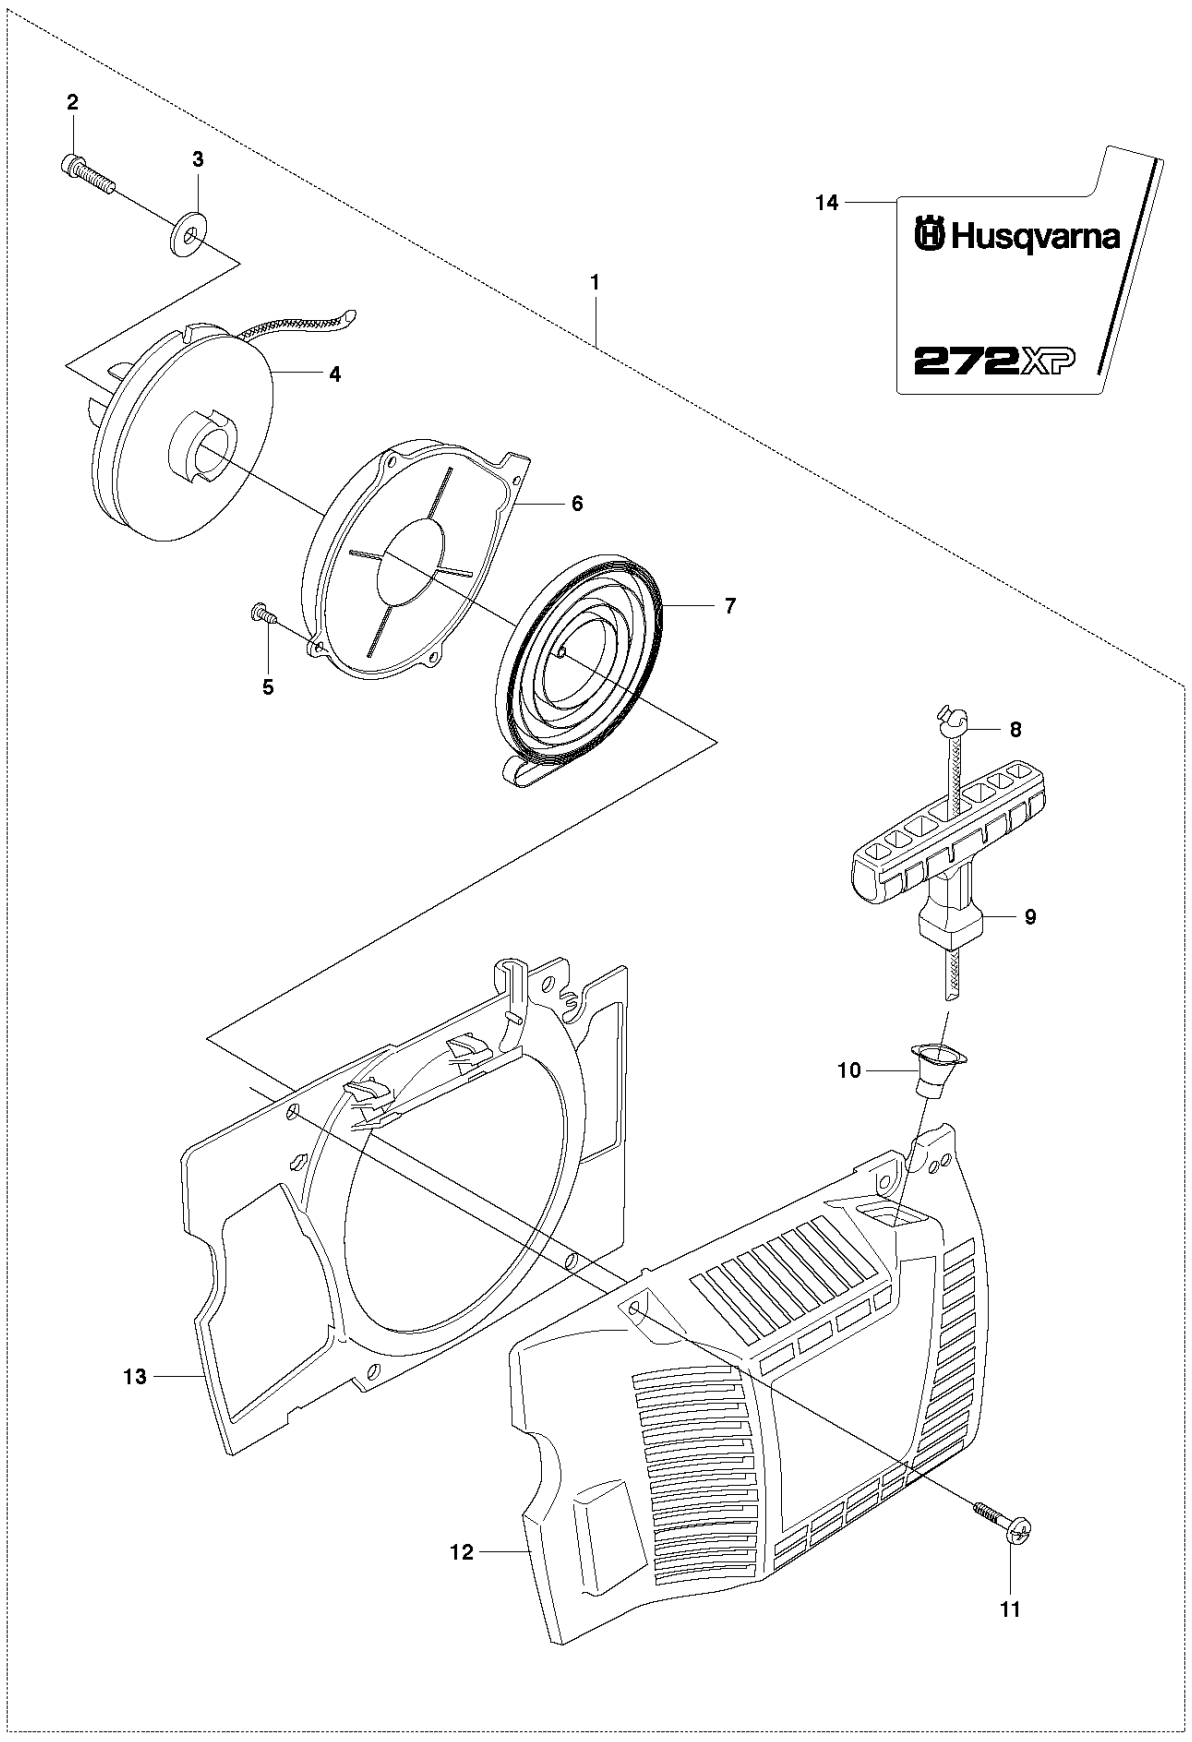

D 272
STARTER

STARTER

272 XP, 2018-06

Ref	Part No	Description	Remark	QTY	KIT
1	503 61 55-71	STARTER ASSY		1	
2	503 21 49-72	SCREW IHSCFT		1	1
3	503 23 43-02	WASHER		1	1
4	503 10 24-05	STARTER PULLEY		1	1
5	503 21 28-06	SCREW CCRPANT		2	1
6	501 52 95-02	GUARD RING		1	1
7	501 52 04-02	RECOIL SPRING		1	1
8	501 20 15-02	STARTER CORD		1	1
9	503 54 39-01	STARTER HANDLE		1	1
10	501 63 06-01	SLEEVE		1	1
11	503 20 34-16	SCREW CCRPANMO		4	1
12	503 61 56-01	STARTER HOUSING		1	1
13	501 65 92-01	AIR CONDUCTOR		1	1
14	503 62 39-04	LABEL		1