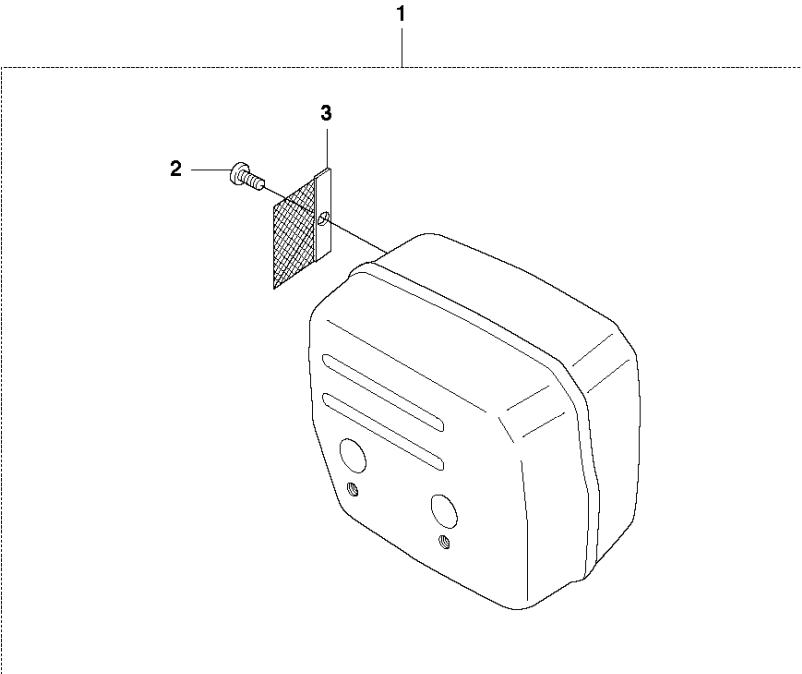

F 272
MUFFLER

MUFFLER

272 XP, 2018-06

Ref	Part No	Description	Remark	QTY	KIT
1	503 59 92-06	MUFFLER ASSY	FF	1	
1	503 59 92-05	MUFFLER ASSY	DF	1	
2	724 12 87-59	SCREW CRPANM		1	1
3	503 66 91-01	SPARK ARRESTER SCREEN		1	1
5	503 47 69-01	MUFFLER ASSY		1	
6	725 53 70-55	SCREW IHSCM		2	
7	503 20 02-10	SCREW IHSCFM		2	
8	503 20 02-16	SCREW IHSCFM		1	
9	590 47 60-01	SUPPORT PLATE		1