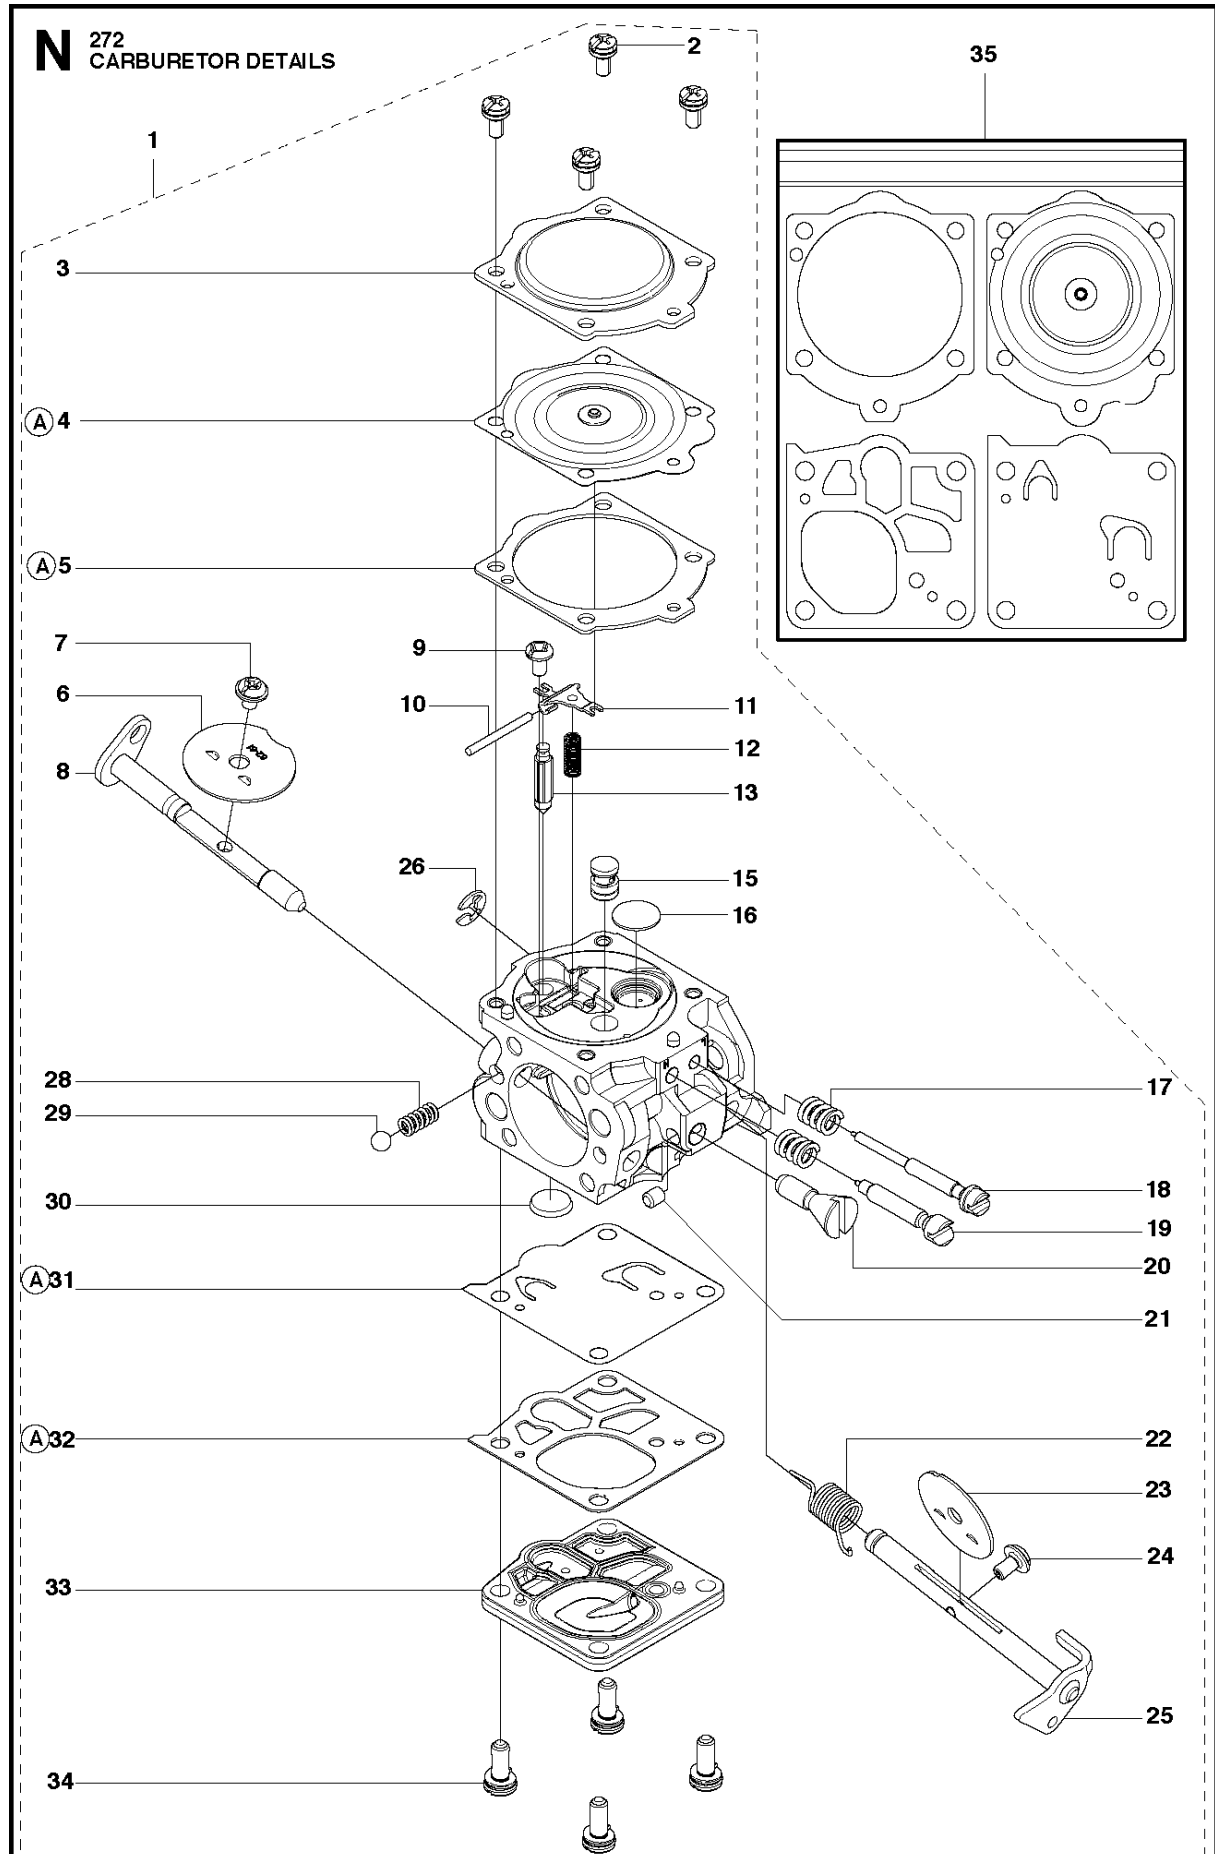

CARBURETOR DETAILS

272 XP, 2018-06

Ref	Part No	Description	Remark	QTY KIT	
1	574 33 16-01	CARBURETTOR		1	
2	503 10 87-01	SCREW		4	1
3	505 31 67-02	COVER		1	1
4	503 63 58-01	DIAPHRAGM ASSY		1	1, 35
5	501 46 75-01	GASKET		1	1, 35
6	505 31 67-07	VALVE-CHOKE		1	1
7	537 00 34-01	SCREW		1	1
8	502 52 59-01	SHAFT ASSY		1	1
9	505 31 67-17	SCREW		1	1
10	505 31 67-31	PIN		1	1
11	505 31 67-34	LEVER		1	1
12	503 11 76-01	SPRING		1	1
13	503 11 70-01	NEEDLE VALVE		1	1
15	503 80 04-01	NOZZLE		1	1
16	503 57 41-01	PLUG		1	1
17	504 21 00-50	SPRING		2	1
18	503 48 37-01	NEEDLE IDLE SPEED	Low speed needle	1	1
19	502 52 65-01	NEEDLE	High speed needle	1	1
20	544 89 76-01	SCREW		1	1
21	503 80 05-01	PLUG		1	1
22	502 52 64-01	SPRING		1	1
23	574 33 17-01	VALVE		1	1
24	544 11 15-01	SCREW		1	1
25	502 52 58-01	SHAFT ASSY		1	1
28	503 11 77-01	SPRING		1	1
29	503 11 71-01	BALL		1	1
30	501 66 61-01	SCREEN		1	1
31	544 89 72-01	DIAPHRAGM PUMP		1	1, 35
32	503 11 72-01	GASKET		1	1, 35
33	503 59 58-01	COVER		1	1
34	503 11 75-01	SCREW		4	1
35	502 52 92-01	GASKET KIT		1	
26	503 79 95-01	RETAINER RING		1	1