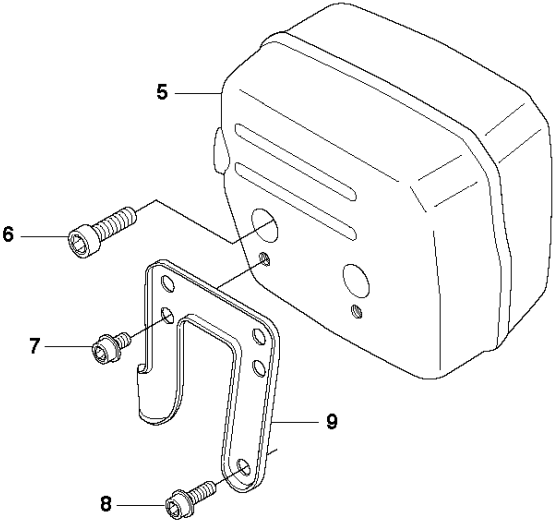

F 272
MUFFLER

MUFFLER

272 XP, 2018-06

Ref	Part No	Description	Remark	QTY	KIT
1	503 59 92-06	MUFFLER ASSY	FF	1	
1	503 59 92-05	MUFFLER ASSY	DF	1	
2	724 12 87-59	SCREW CRPANM		1	1
3	503 66 91-01	SPARK ARRESTER SCREEN		1	1
5	503 47 69-01	MUFFLER ASSY		1	
6	725 53 70-55	SCREW IHSCM		2	
7	503 20 02-10	SCREW IHSCFM		2	
8	503 20 02-16	SCREW IHSCFM		1	
9	590 47 60-01	SUPPORT PLATE		1