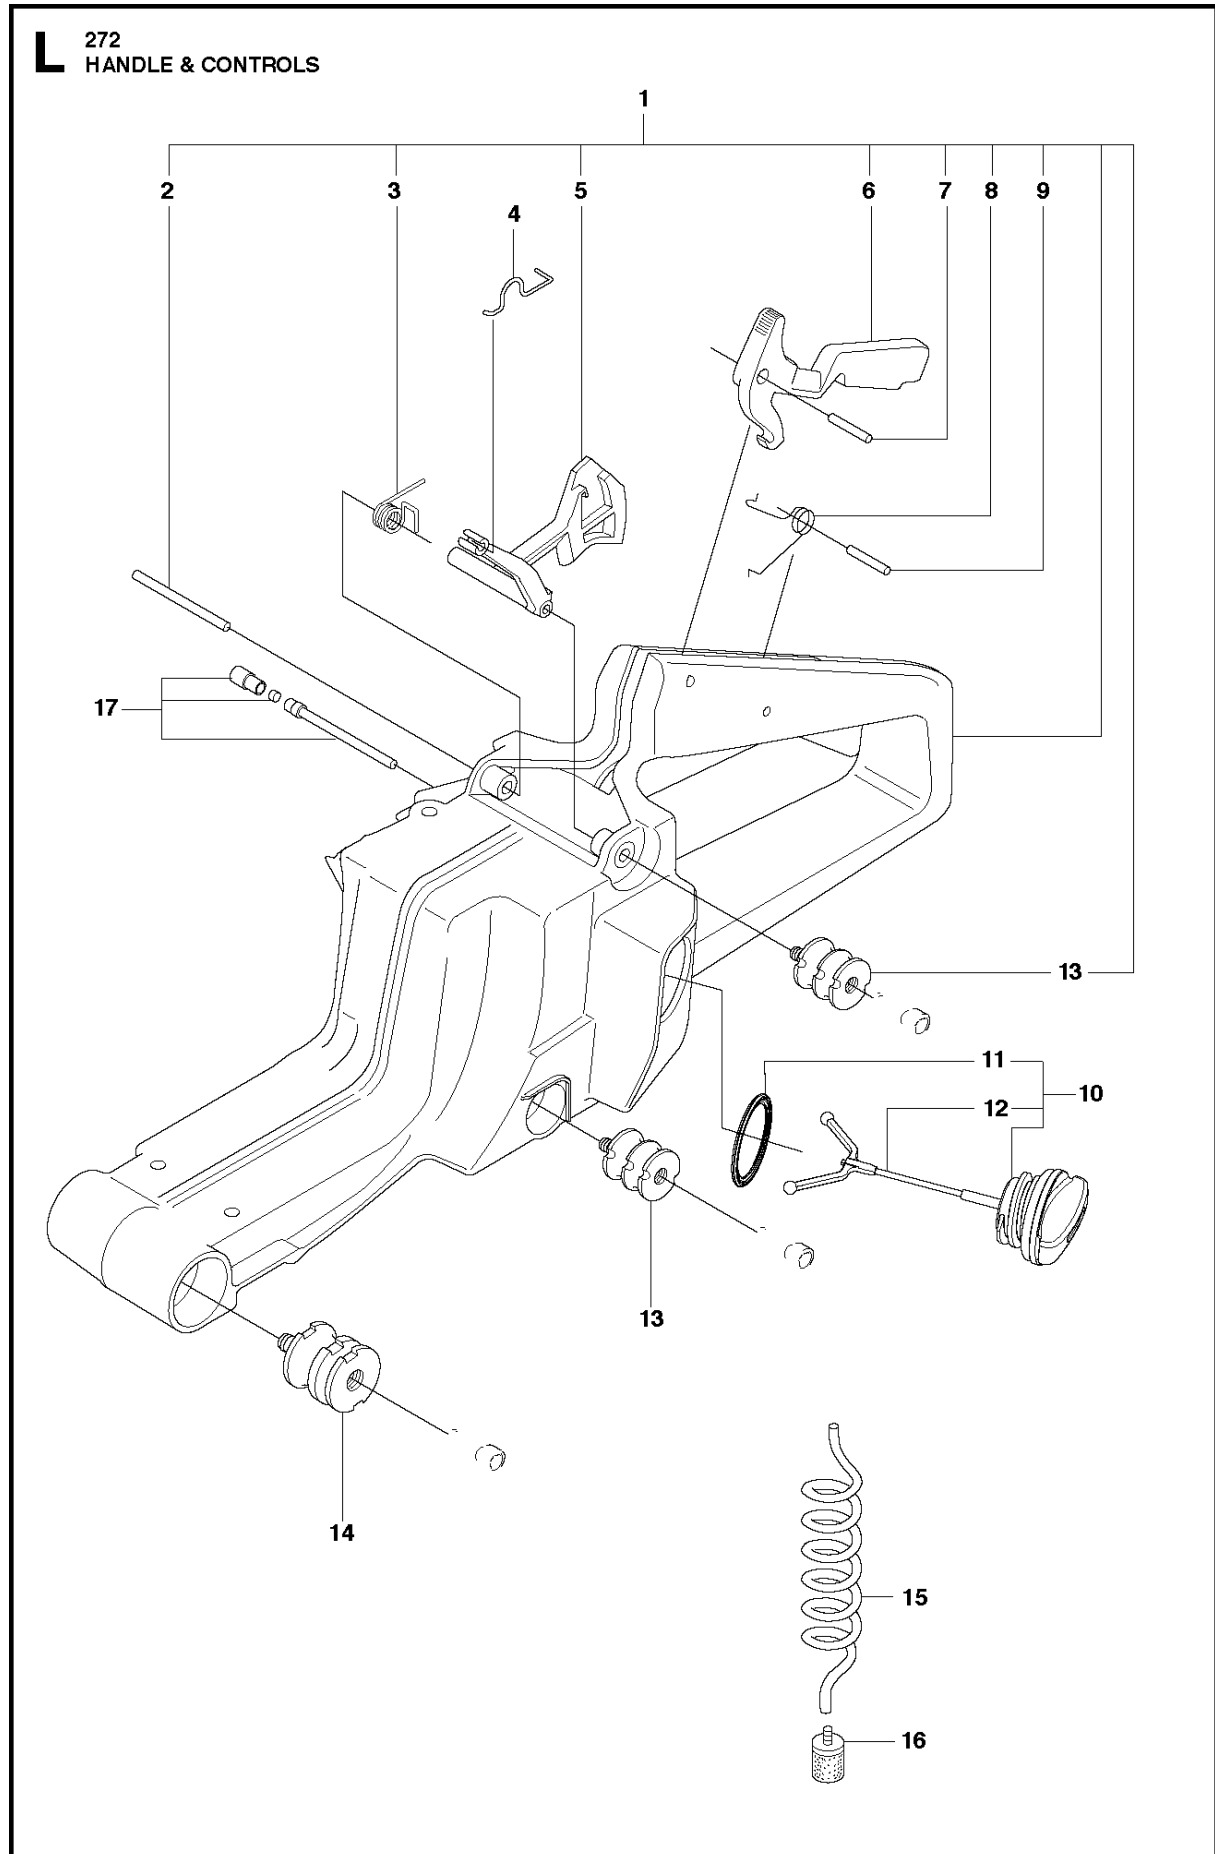

HANDLE & CONTROLS

272 XP, 2018-06

Ref	Part No	Description	Remark	QTY	KIT
1	501 69 90-10	FUEL TANK ASSY		1	
2	501 51 97-02	ROD		1	1
3	501 52 88-01	RECOIL SPRING		1	1
4	503 44 58-01	THROTTLE WIRE		1	
5	501 51 80-02	THROTTLE LEVER		1	1
6	501 51 81-02	THROTTLE LOCKOUT		1	1
7	721 42 12-26	SPRING PIN		1	1
8	501 42 41-01	SPRING		1	1
9	721 42 12-26	SPRING PIN		1	1
10	501 43 14-02	TANK CAP ASSY		1	
11	501 27 82-01	GASKET		1	
12	503 57 89-01	HOLDER		1	
13	501 77 34-01	ANTIVIBRATION ELEMENT	Soft, 2 pcs included in kit 1	4	1
13	501 62 87-01	ANTIVIBRATION ELEMENT	Hard	4	
14	501 77 35-01	ANTIVIBRATION ELEMENT	Soft	2	
14	501 69 94-01	ANTIVIBRATION ELEMENT	Hard	2	
15	581 75 62-01	FUEL HOSE		1	
16	503 44 32-01	FUEL FILTER		1	
17	501 62 96-01	TANK VENT		1