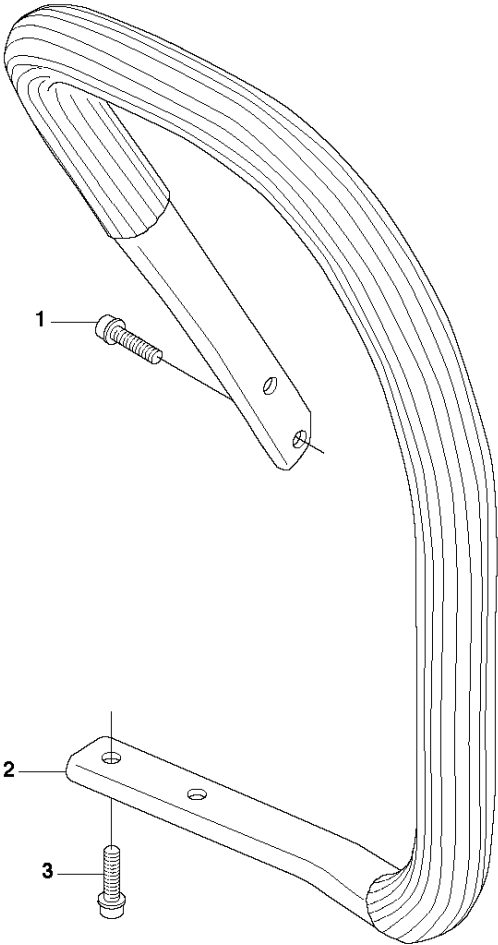

M 272
HANDLE

HANDLE

272 XP, 2018-06

Ref	Part No	Description	Remark	QTY KIT
1	503 21 06-22	SCREW IHSCT		2
2	501 53 45-03	FRONT HANDLE ASSY		1
3	503 21 06-22	SCREW IHSCT		2