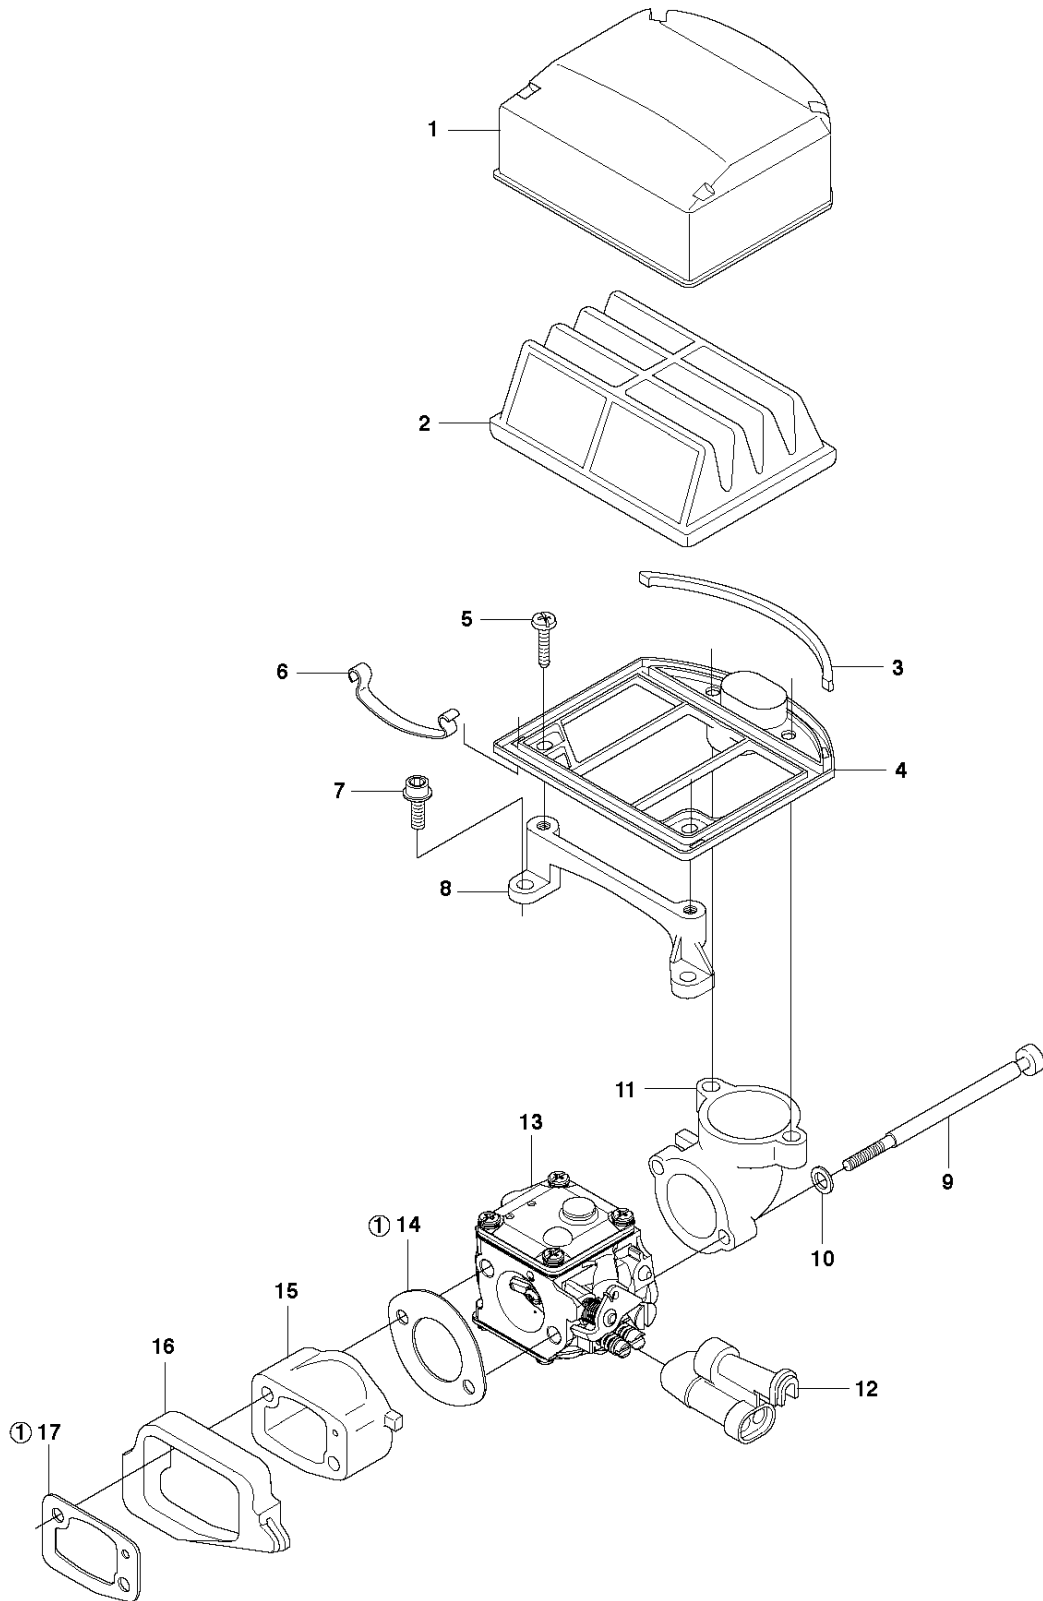

CLUTCH & OIL PUMP

272 XP, 2018-06

Ref	Part No	Description	Remark	QTY	KIT
1	501 51 25-01	OIL PUMP ASSY		1	
2	503 26 02-04	SEALING RING		1	1
3	501 51 36-01	ADJUSTMENT SCREW		1	1
4	720 12 37-50	PARALLEL PIN		1	1
5	503 23 10-01	WASHER		1	1
6	503 23 00-16	WASHER		1	1
7	501 51 34-01	SPRING		1	1
8	501 51 33-01	STOP SCREW		1	1
9	501 51 32-01	SHAFT		1	1
10	501 51 31-01	GEAR WHEEL		1	1
11	501 51 37-01	FIXING WASHER		1	1
12	501 51 39-01	SPRING		1	1
13	734 48 48-01	WASHER		1	1
14	735 31 07-20	E-CLIP		1	1
15	740 42 21-00	O-RING		1	1
16	501 28 85-01	X-RING 2.9X6.46X1.78		1	1
17	721 42 03-25	PINNE FRP-LS3X6 OXSV		1	1
18	725 52 93-56	SCREW IHSCM		3	
19	501 51 99-01	OIL HOSE		1	
20	501 54 41-02	OIL SCREEN		1	
21	503 74 44-02	CLUTCH ASSY		1	
22	537 36 06-01	CLUTCH SPRING		3	21
23	501 83 15-03	CLUTCH DRUM ASSY		1	
23	501 83 15-04	CLUTCH DRUM ASSY		1	
24	505 30 36-61	RIM		1	
24	501 59 80-02	RIM		1	
25	503 25 34-01	NEEDLE BEARING		1	23
26	501 83 17-01	WASHER		1	23
27	501 53 59-01	WASHER		1	23
28	501 51 38-01	GEAR WHEEL			
29	503 23 00-13	WASHER			

G 272
CARBURETOR & AIR FILTER

CARBURETOR & AIR FILTER

272 XP, 2018-06

Ref	Part No	Description	Remark	QTY KIT
1	503 44 69-01	FILTER HOLDER		1
2	503 44 72-01	AIR FILTER		1
2	503 44 72-04	AIR FILTER		1
2	503 44 72-03	AIR FILTER		1
3	503 44 71-02	GASKET		1
4	503 44 67-01	FILTER HOLDER		1
5	503 21 27-16	SCREW CRPANT		4
6	503 44 68-01	FILTER HOLDER		2
7	503 20 03-12	SCREW IHSCFM		2
8	503 44 63-01	CONSOLE		1
9	503 49 69-01	SCREW		2
10	734 11 46-01	WASHER		2
11	503 44 65-71	FILTER HOLDER		1
12	503 44 51-01	GUIDE BUSHING		1
13	574 33 16-01	CARBURETTOR		1
14	501 29 64-02	GASKET		1
15	501 80 66-02	MANIFOLD		1
16	501 65 90-01	SEALING COLLAR		1
17	501 80 68-03	GASKET		1