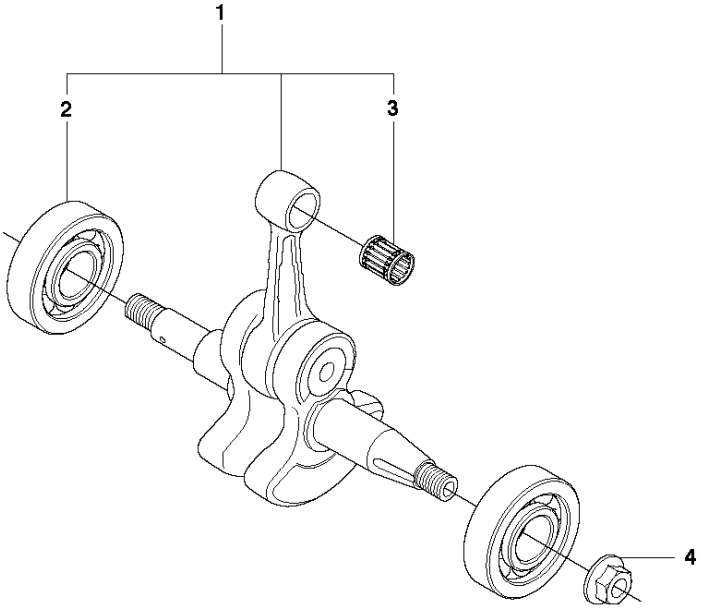

G 272
CARBURETOR & AIR FILTER

CARBURETOR & AIR FILTER

272 XP, 2018-06

Ref	Part No	Description	Remark	QTY KIT
1	503 44 69-01	FILTER HOLDER		1
2	503 44 72-01	AIR FILTER		1
2	503 44 72-04	AIR FILTER		1
2	503 44 72-03	AIR FILTER		1
3	503 44 71-02	GASKET		1
4	503 44 67-01	FILTER HOLDER		1
5	503 21 27-16	SCREW CRPANT		4
6	503 44 68-01	FILTER HOLDER		2
7	503 20 03-12	SCREW IHSCFM		2
8	503 44 63-01	CONSOLE		1
9	503 49 69-01	SCREW		2
10	734 11 46-01	WASHER		2
11	503 44 65-71	FILTER HOLDER		1
12	503 44 51-01	GUIDE BUSHING		1
13	574 33 16-01	CARBURETTOR		1
14	501 29 64-02	GASKET		1
15	501 80 66-02	MANIFOLD		1
16	501 65 90-01	SEALING COLLAR		1
17	501 80 68-03	GASKET		1

H2 272
CYLINDER PISTON

CYLINDER PISTON

272 XP, 2018-06

Ref	Part No	Description	Remark	QTY KIT	
1	504 01 68-02	CYLINDER ASSY	Ø52	1	
2	503 40 54-01	GASKET		1	
3	503 71 53-01	DECOMPRESSION VALVE		1	
4	501 51 54-01	SUPPORT		1	
5	503 21 60-25	SCREW		4	
6	503 23 51-08	SPARK PLUG		1	
7	501 51 22-04	GASKET		1	
8	504 01 70-02	PISTON ASSY		1	1
9	503 28 90-19	PISTON RING		1	8, 1
10	737 43 12-00	SNAP RING		2	8, 1
11	577 57 24-01	NEEDLE BEARING		1	1
12	503 51 99-01	HEAT DEFLECTOR		1	

J 272
CRANKSHAFT

CRANKSHAFT

272 XP, 2018-06

Ref	Part No	Description	Remark	QTY	KIT
1	503 61 33-71	CRANKSHAFT ASSY		1	
2	544 06 86-01	BALL BEARING		2	1
3	577 57 24-01	NEEDLE BEARING		1	1
4	503 22 04-01	NUT		1	