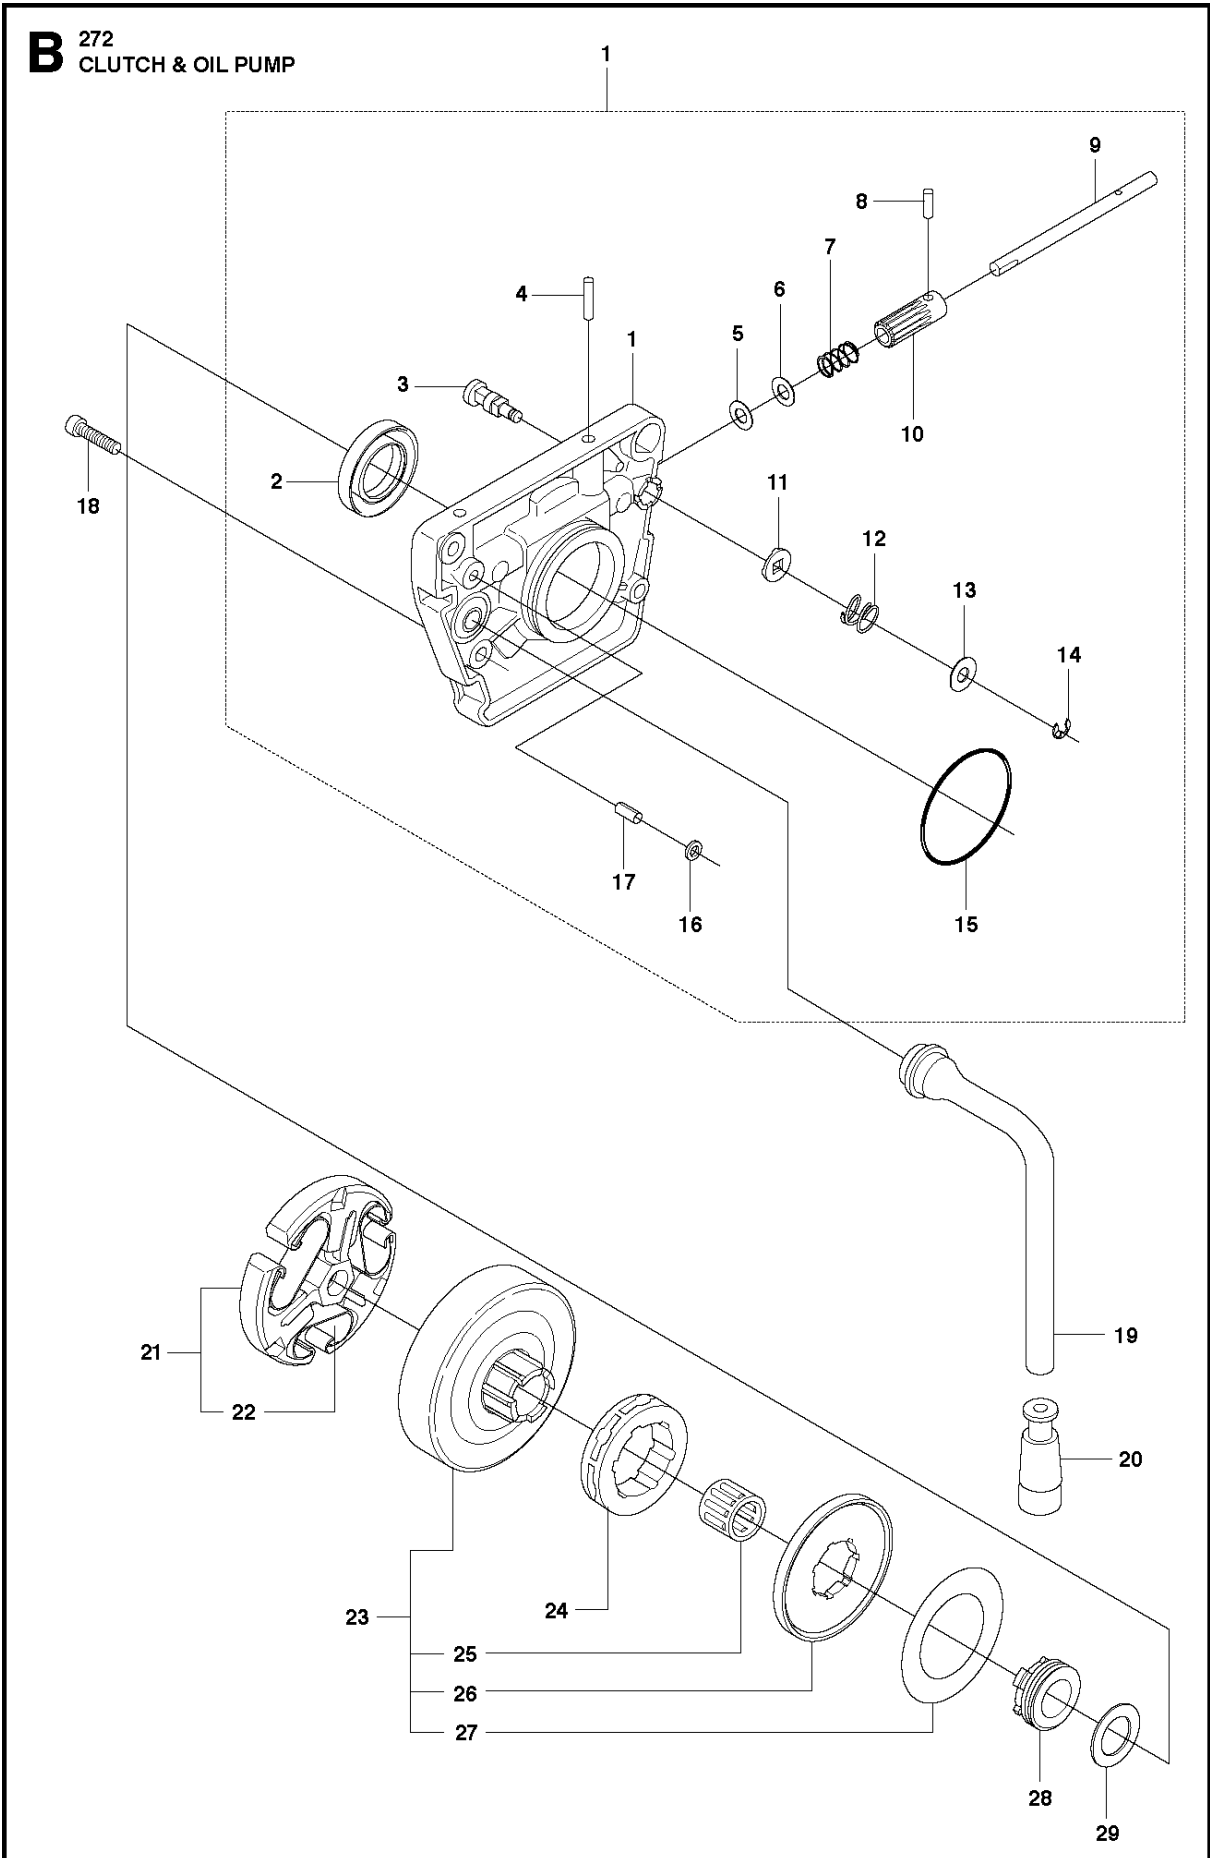

SPARE PARTS LIST

CHAIN SAWS

272 XP, 2018-06

A 272
CHAIN BRAKE & CLUTCH COVER

CHAIN BRAKE & CLUTCH COVER

272 XP, 2018-06

Ref	Part No	Description	Remark	QTY	KIT
1	503 73 66-01	CLUTCH COVER ASSY		1	
2	503 72 74-01	HAND GUARD ASSY		1	1
3	503 80 27-01	PIVOT PIN		1	2, 1
4	735 31 08-20	E-CLIP		1	2, 1
5	506 16 48-01	POSITION SPRING		1	2, 1
6	503 52 08-01	SHAFT PIVOT		1	1
7	501 76 80-01	SHAFT PIVOT		1	1
8	503 20 26-16	SCREW IHSCM		1	1
9	720 12 33-51	PARALLEL PIN		1	1
10	501 87 53-03	KNEE JOINT		1	1
11	503 21 28-10	SCREW CCRPANT		1	1
12	503 70 99-01	BRAKE SPRING		1	1
13	503 70 40-02	BRAKE BAND ASSY		1	1
14	503 70 47-01	LID		1	1
15	503 21 28-10	SCREW CCRPANT		4	1
16	503 72 31-01	BUSHING		1	1
17	503 73 05-01	CHIP GUARD		1	1
18	503 70 46-01	CLUTCH COVER		1	1
19	501 51 72-01	CHAIN GUIDE		1	1
20	501 87 47-01	SPRING		1	1
21	503 76 81-01	LABEL		1	
22	503 22 00-01	HEXAGON NUT		2	
23	725 53 27-55	SCREW IHSCM		1	
24	503 59 07-01	SPIKE OUTER		1	

CLUTCH & OIL PUMP

272 XP, 2018-06

Ref	Part No	Description	Remark	QTY	KIT
1	501 51 25-01	OIL PUMP ASSY		1	
2	503 26 02-04	SEALING RING		1	1
3	501 51 36-01	ADJUSTMENT SCREW		1	1
4	720 12 37-50	PARALLEL PIN		1	1
5	503 23 10-01	WASHER		1	1
6	503 23 00-16	WASHER		1	1
7	501 51 34-01	SPRING		1	1
8	501 51 33-01	STOP SCREW		1	1
9	501 51 32-01	SHAFT		1	1
10	501 51 31-01	GEAR WHEEL		1	1
11	501 51 37-01	FIXING WASHER		1	1
12	501 51 39-01	SPRING		1	1
13	734 48 48-01	WASHER		1	1
14	735 31 07-20	E-CLIP		1	1
15	740 42 21-00	O-RING		1	1
16	501 28 85-01	X-RING 2.9X6.46X1.78		1	1
17	721 42 03-25	PINNE FRP-LS3X6 OXSV		1	1
18	725 52 93-56	SCREW IHSCM		3	
19	501 51 99-01	OIL HOSE		1	
20	501 54 41-02	OIL SCREEN		1	
21	503 74 44-02	CLUTCH ASSY		1	
22	537 36 06-01	CLUTCH SPRING		3	21
23	501 83 15-03	CLUTCH DRUM ASSY		1	
23	501 83 15-04	CLUTCH DRUM ASSY		1	
24	505 30 36-61	RIM		1	
24	501 59 80-02	RIM		1	
25	503 25 34-01	NEEDLE BEARING		1	23
26	501 83 17-01	WASHER		1	23
27	501 53 59-01	WASHER		1	23
28	501 51 38-01	GEAR WHEEL			
29	503 23 00-13	WASHER			