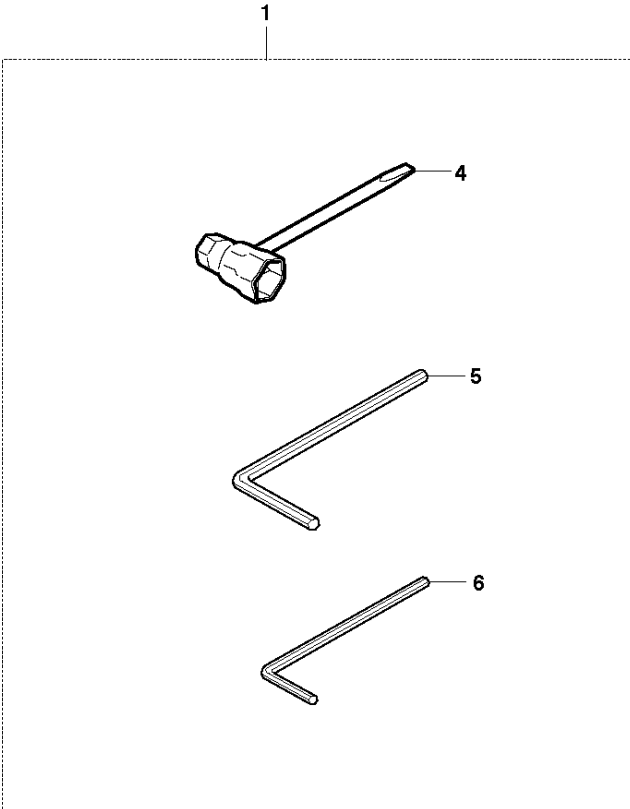

P Tillbehör
Accessories
Zubehöre
Accessoires
Accesorios

ACCESSORIES

272 XP, 2018-06

Ref	Part No	Description	Remark	QTY	KIT
1	503 55 85-01	TOOL		1	
2	503 62 12-01	GREASE		1	
3	501 91 14-01	GREASE GUN		1	
4	501 69 17-01	COMBINATION WRENCH		1	1
5	503 55 86-02	SPANNER		1	1
6	503 55 86-01	SPANNER		1	1