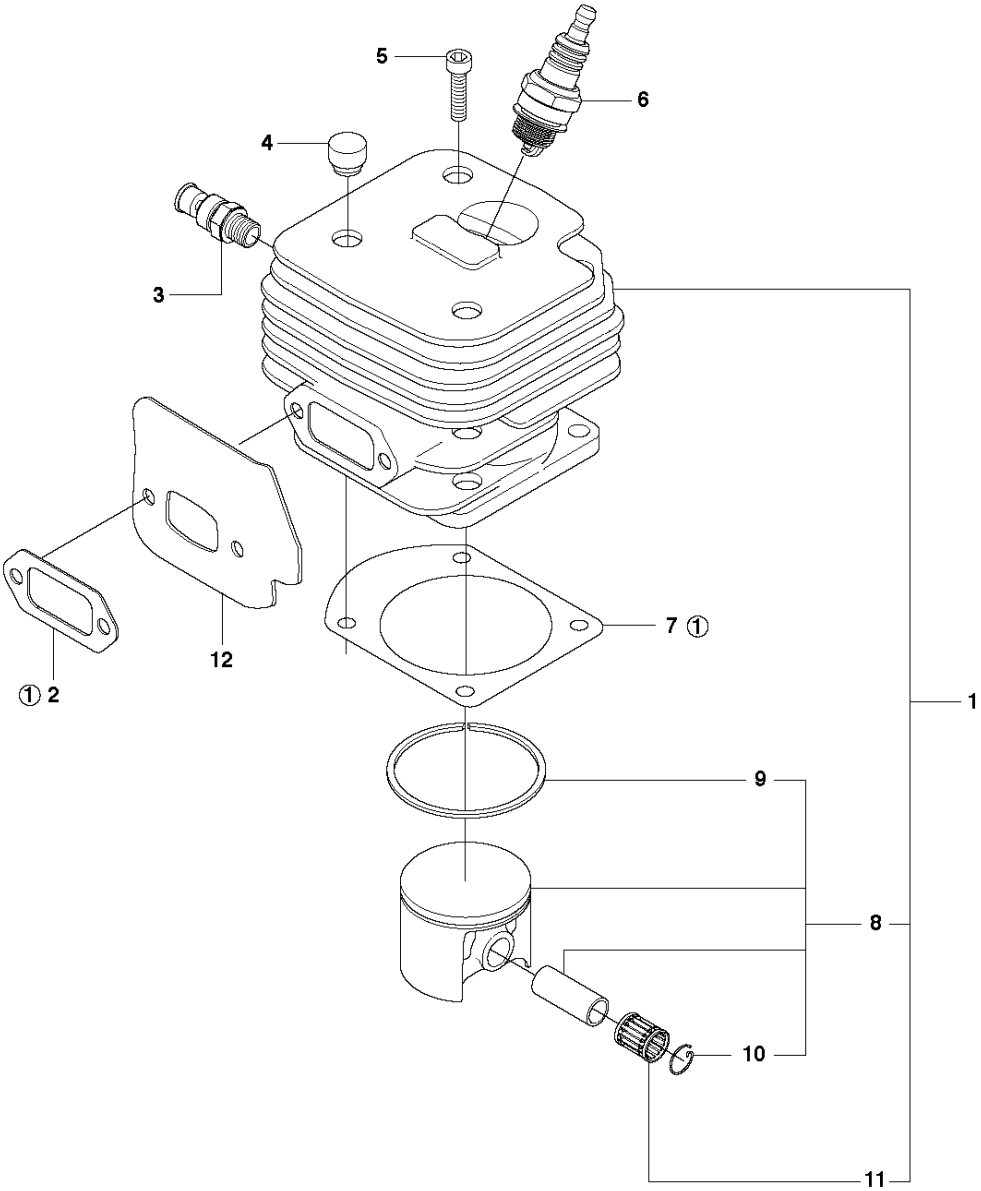

G 272
CARBURETOR & AIR FILTER

CARBURETOR & AIR FILTER

272 XP, 2018-06

Ref	Part No	Description	Remark	QTY KIT
1	503 44 69-01	FILTER HOLDER		1
2	503 44 72-01	AIR FILTER		1
2	503 44 72-04	AIR FILTER		1
2	503 44 72-03	AIR FILTER		1
3	503 44 71-02	GASKET		1
4	503 44 67-01	FILTER HOLDER		1
5	503 21 27-16	SCREW CRPANT		4
6	503 44 68-01	FILTER HOLDER		2
7	503 20 03-12	SCREW IHSCFM		2
8	503 44 63-01	CONSOLE		1
9	503 49 69-01	SCREW		2
10	734 11 46-01	WASHER		2
11	503 44 65-71	FILTER HOLDER		1
12	503 44 51-01	GUIDE BUSHING		1
13	574 33 16-01	CARBURETTOR		1
14	501 29 64-02	GASKET		1
15	501 80 66-02	MANIFOLD		1
16	501 65 90-01	SEALING COLLAR		1
17	501 80 68-03	GASKET		1

H2 272
CYLINDER PISTON

CYLINDER PISTON

272 XP, 2018-06

Ref	Part No	Description	Remark	QTY KIT	
1	504 01 68-02	CYLINDER ASSY	Ø52	1	
2	503 40 54-01	GASKET		1	
3	503 71 53-01	DECOMPRESSION VALVE		1	
4	501 51 54-01	SUPPORT		1	
5	503 21 60-25	SCREW		4	
6	503 23 51-08	SPARK PLUG		1	
7	501 51 22-04	GASKET		1	
8	504 01 70-02	PISTON ASSY		1	1
9	503 28 90-19	PISTON RING		1	8, 1
10	737 43 12-00	SNAP RING		2	8, 1
11	577 57 24-01	NEEDLE BEARING		1	1
12	503 51 99-01	HEAT DEFLECTOR		1	