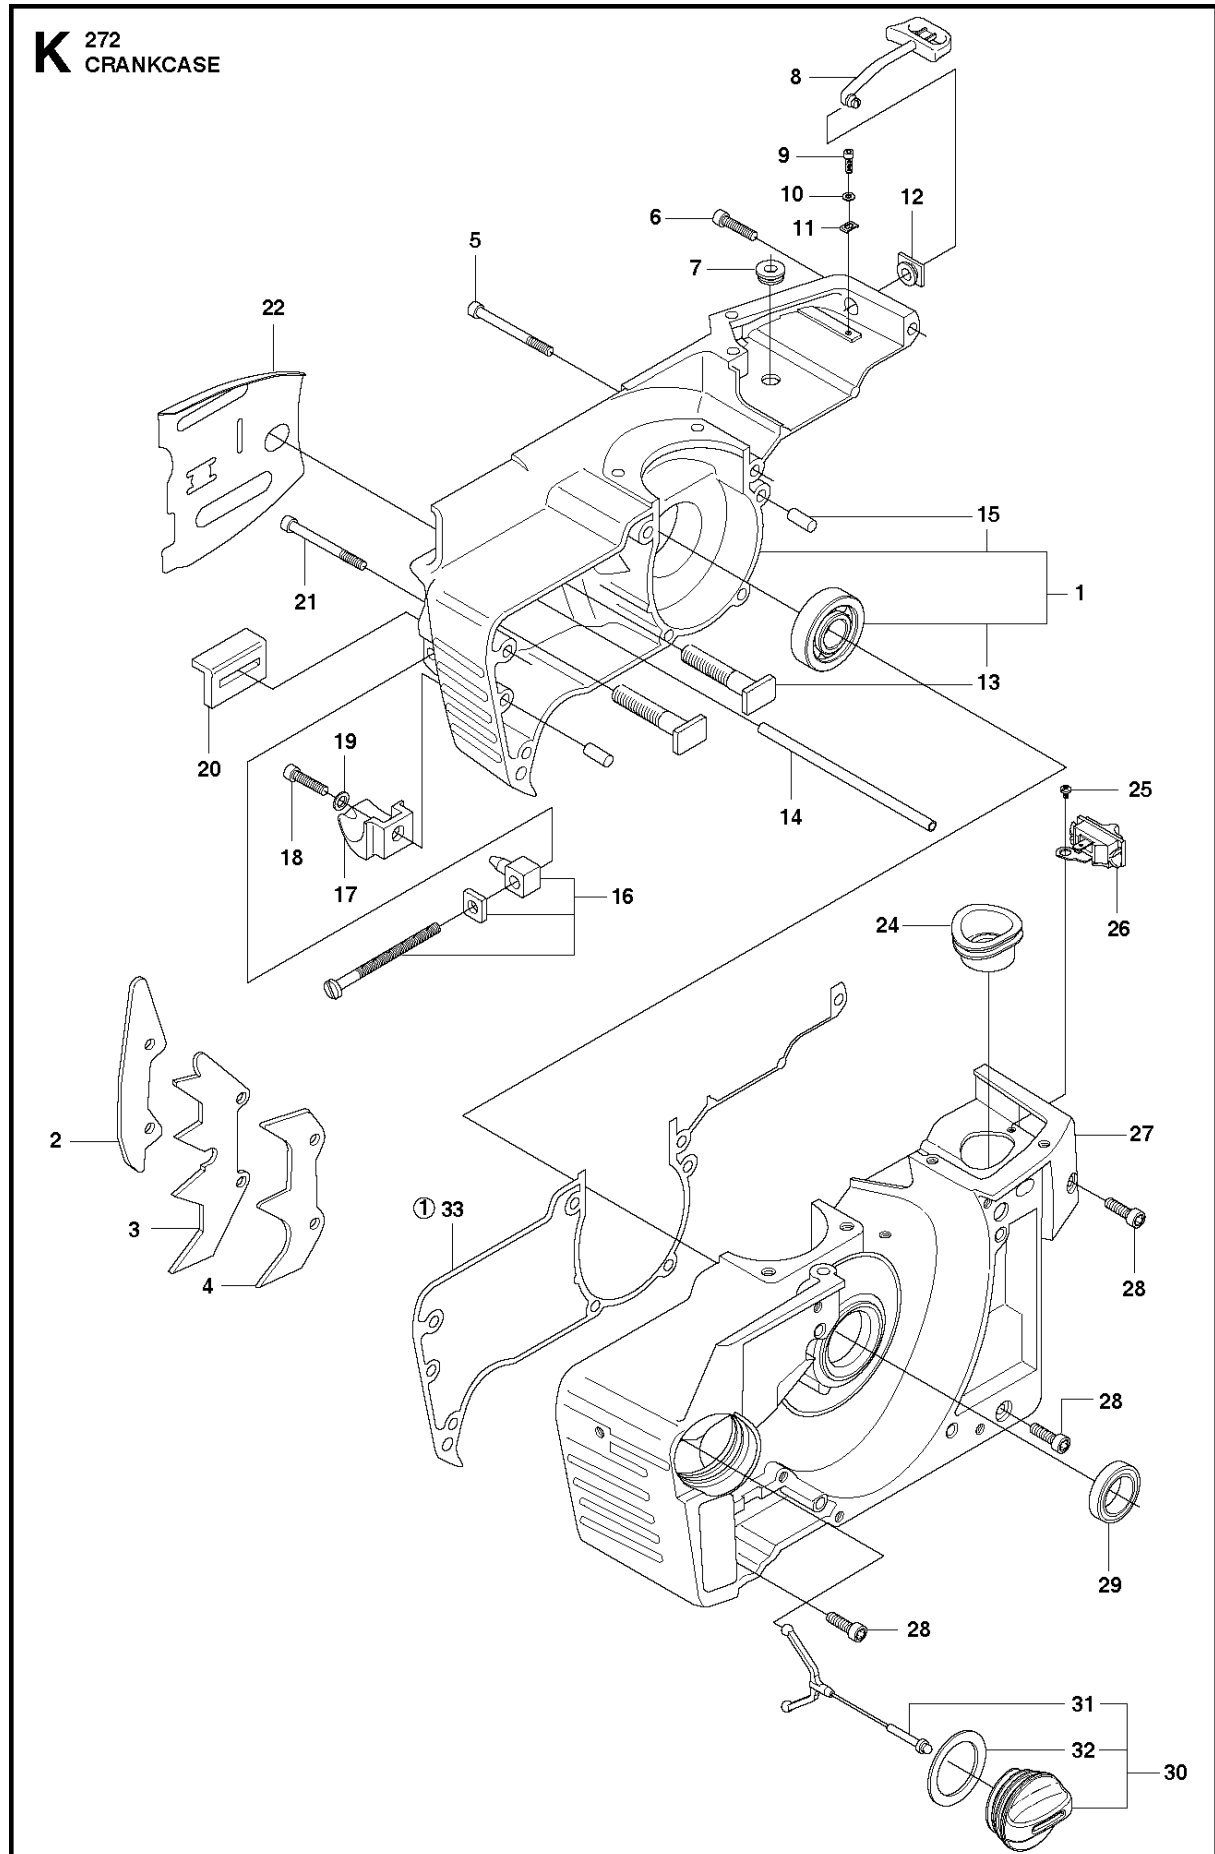

CRANKCASE

272 XP, 2018-06

Ref	Part No	Description	Remark	QTY	KIT
1	501 77 99-01	CRANKCASE ASSY		1	
2	503 44 57-01	SPIKE		1	
3	503 59 08-01	INDRE BARKSTØD		1	
4	501 52 81-01	SPIKE		1	
5	725 53 37-55	SCREW IHSCM		4	
6	725 53 31-55	SCREW IHSCM		1	
7	503 69 76-01	GROMMET		1	
8	501 52 79-02	CHOKE CONTROL		1	
9	725 52 93-56	SCREW IHSCM		1	
10	503 23 00-01	WASHER		1	
11	503 44 64-01	BASE		1	
12	501 52 78-01	GROMMET		1	
13	501 81 57-01	BAR BOLT		2	1
14	503 66 84-03	TANK VENT ASSY		1	
15	720 13 07-10	PARALLEL PIN		2	1
16	501 53 71-01	CHAIN TENSIONER KIT		1	
17	503 53 58-01	CHAIN CATCHER		1	
18	725 53 27-55	SCREW IHSCM		1	
19	503 23 00-42	WASHER		1	
20	501 51 72-01	CHAIN GUIDE		1	
21	725 53 41-55	SCREW IHSCM		2	
22	501 81 48-01	PROTECTIVE PLATE		1	
24	503 44 50-01	BELLOWS		1	
25	503 21 28-06	SCREW CCRPANT		1	
26	503 71 79-01	STOP SWITCH		1	
27	501 77 99-01	CRANKCASE ASSY		1	
28	725 53 27-55	SCREW IHSCM		6	
29	503 26 02-04	SEALING RING		1	
30	501 62 66-02	TANK		1	
31	503 57 89-01	HOLDER		1	30
32	501 62 68-01	GASKET		1	30
33	501 52 26-04	GASKET KIT		1