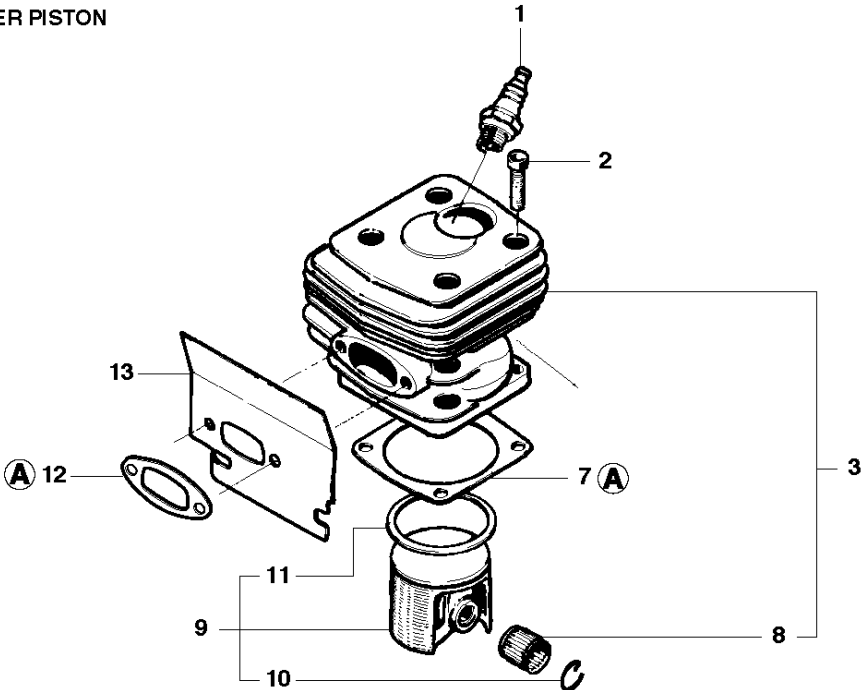

SPARE PARTS LIST

CHAIN SAWS

281 XP, 2018-06

A 281
CHAIN BREAK & CLUTCH COVER

CHAIN BRAKE & CLUTCH COVER

281 XP, 2018-06

Ref	Part No	Description	Remark	QTY	KIT
1	503 74 67-02	CHAIN BRAKE ASSY		1	
2	503 76 08-01	HAND GUARD ASSY		1	1
3	503 80 27-01	PIVOT PIN		1	1, 2
4	735 31 08-20	E-CLIP		1	1, 2
5	503 57 97-01	POSITION SPRING		1	1, 2
6	720 12 33-51	PARALLEL PIN		1	1
7	503 21 28-10	SCREW CCRPANT		1	1
8	501 87 53-01	KNEE JOINT ASSY		1	1
9	503 70 99-01	BRAKE SPRING		1	1
10	503 70 40-02	BRAKE BAND ASSY		1	1
12	503 77 54-01	LABEL		1	
14	503 70 39-01	HUB CAP		1	1
15	503 57 37-01	CHIP GUARD		1	1
16	503 21 28-10	SCREW CCRPANT		4	1
17	503 22 24-01	LOCK NUT		1	
18	501 51 72-01	CHAIN GUIDE		1	1
19	501 91 84-01	SPIKE OUTER		1	
20	503 60 13-01	SPIKE		1	
21	503 22 00-01	HEXAGON NUT		2	
22	725 53 27-55	SCREW IHSCM		1	
23	501 87 47-01	SPRING		1	1
24	503 52 08-01	SHAFT PIVOT		1	1
25	501 76 80-01	SHAFT PIVOT		1	1
26	503 20 26-16	SCREW IHSCM		1	1

14

(A) 501 81 34-03
Set of gaskets

CYLINDER PISTON

281 XP, 2018-06

Ref	Part No	Description	Remark	QTY	KIT
1	503 23 51-11	SPARK PLUG	RCJ 6 Y	1	
2	503 21 60-25	SCREW		4	
3	544 22 30-02	CYLINDER ASSY		1	
7	501 80 13-02	GASKET		1	14
8	503 25 61-01	NEEDLE BEARING		1	3
9	544 22 40-02	PISTON ASSY		1	
10	737 44 13-00	CIRCLIP		2	9
11	544 22 50-01	PISTON RING		1	9
12	501 81 60-03	GASKET		1	14
13	503 51 25-01	HEAT DEFLECTOR		1	
14	501 81 34-03	GASKET KIT	A = Set of gaskets	1	