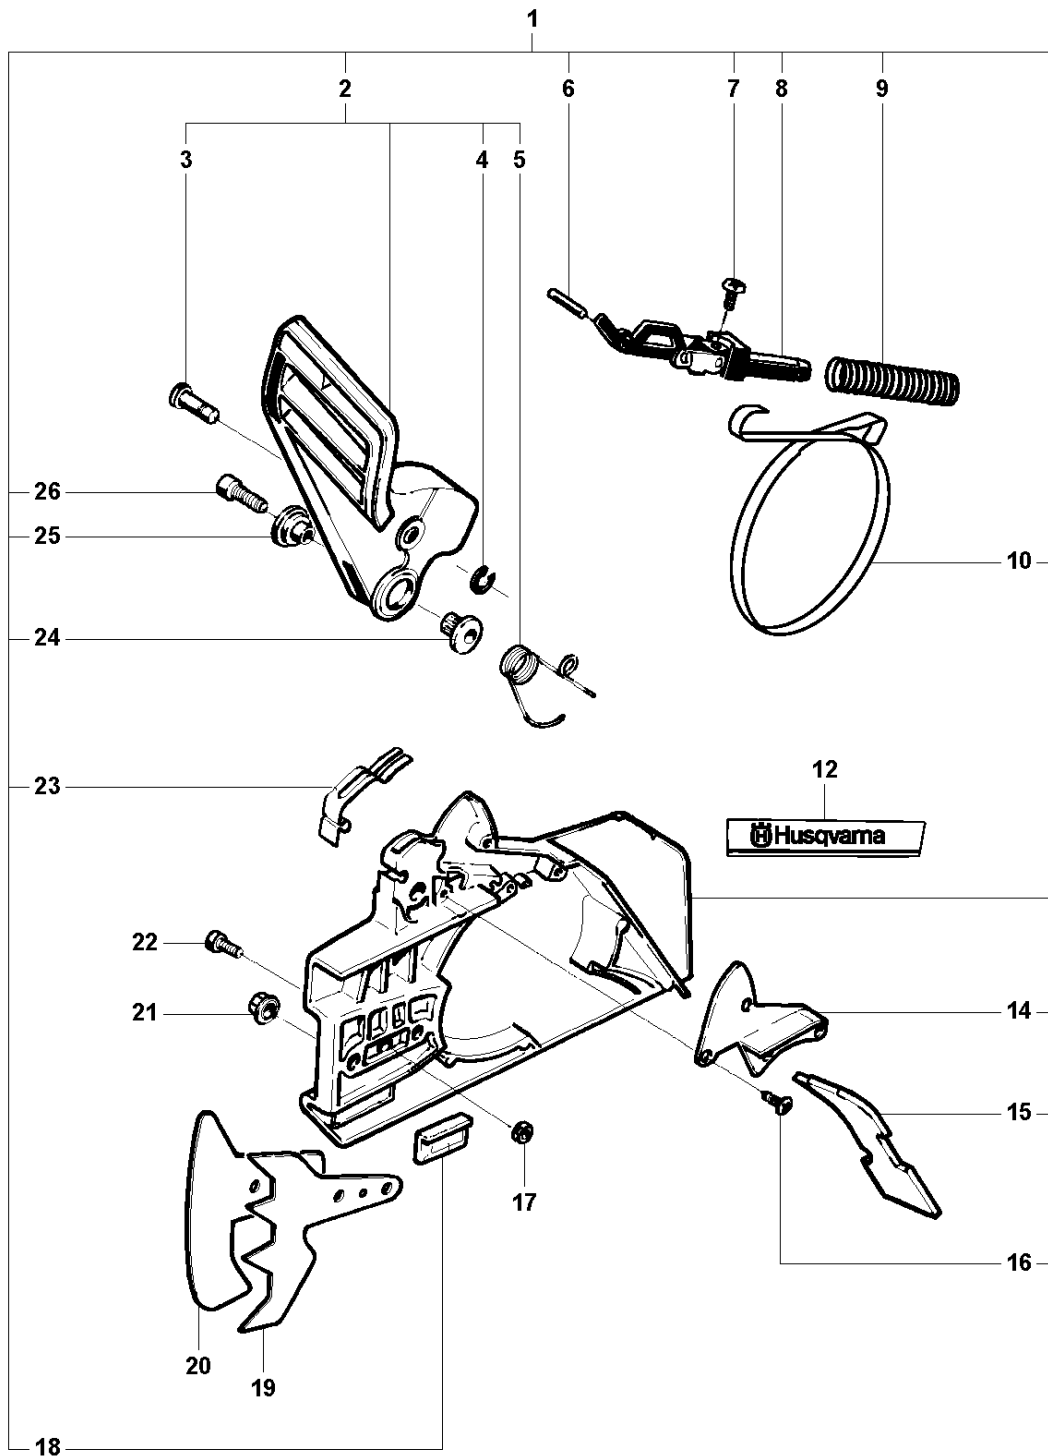

SPARE PARTS LIST

CHAIN SAWS

281 XP, 2018-06

A 281
CHAIN BREAK & CLUTCH COVER

CHAIN BRAKE & CLUTCH COVER

281 XP, 2018-06

Ref	Part No	Description	Remark	QTY	KIT
1	503 74 67-02	CHAIN BRAKE ASSY		1	
2	503 76 08-01	HAND GUARD ASSY		1	1
3	503 80 27-01	PIVOT PIN		1	1, 2
4	735 31 08-20	E-CLIP		1	1, 2
5	503 57 97-01	POSITION SPRING		1	1, 2
6	720 12 33-51	PARALLEL PIN		1	1
7	503 21 28-10	SCREW CCRPANT		1	1
8	501 87 53-01	KNEE JOINT ASSY		1	1
9	503 70 99-01	BRAKE SPRING		1	1
10	503 70 40-02	BRAKE BAND ASSY		1	1
12	503 77 54-01	LABEL		1	
14	503 70 39-01	HUB CAP		1	1
15	503 57 37-01	CHIP GUARD		1	1
16	503 21 28-10	SCREW CCRPANT		4	1
17	503 22 24-01	LOCK NUT		1	
18	501 51 72-01	CHAIN GUIDE		1	1
19	501 91 84-01	SPIKE OUTER		1	
20	503 60 13-01	SPIKE		1	
21	503 22 00-01	HEXAGON NUT		2	
22	725 53 27-55	SCREW IHSCM		1	
23	501 87 47-01	SPRING		1	1
24	503 52 08-01	SHAFT PIVOT		1	1
25	501 76 80-01	SHAFT PIVOT		1	1
26	503 20 26-16	SCREW IHSCM		1	1

B 281
CLUTCH & OIL PUMP

CLUTCH & OIL PUMP

281 XP, 2018-06

Ref	Part No	Description	Remark	QTY KIT	
1	503 69 81-01	OIL PUMP ASSY		1	
2	503 70 15-02	CLUTCH ASSY		1	
3	503 14 51-01	CLUTCH SPRING		3	2
4	503 55 75-01	GEAR WHEEL		1	
5	503 23 00-58	WASHER		1	
6	501 29 38-01	ADJUSTMENT SCREW		1	1
7	740 42 01-00	O-RING		1	1
8	503 23 10-02	WASHER		1	1
9	503 23 00-19	WASHER		1	1
10	501 54 48-01	SPRING		1	1
11	503 69 82-01	PUMP PISTON		1	1
12	501 29 39-02	BUSHING		1	1
13	740 42 24-00	O-RING		1	1
14	503 26 02-05	SEALING RING		1	
15	501 28 85-01	X-RING 2.9X6.46X1.78		1	1
16	721 42 03-25	PINNE FRP-LS3X6 OXSV		1	1
17	501 28 41-01	PIN SCREW		1	1
18	501 54 41-02	OIL SCREEN		1	
19	501 51 99-01	OIL HOSE		1	
20	725 52 95-56	SCREW IHSCM		3	
21	503 62 59-03	CLUTCH DRUM ASSY	"3/8"x7"	1	
21	503 62 59-04	CLUTCH DRUM ASSY	.404x7	1	
22	503 25 30-01	NEEDLE BEARING		1	21
23	501 59 80-02	RIM	"3/8"x7"	1	21
23	501 59 79-02	RIM	.404x7	1	21