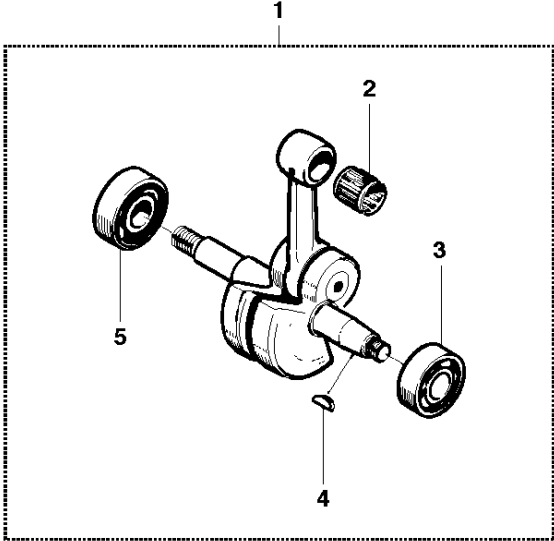

SPARE PARTS LIST

CHAIN SAWS

281 XP, 2018-06

A 281
CHAIN BREAK & CLUTCH COVER

CHAIN BRAKE & CLUTCH COVER

281 XP, 2018-06

Ref	Part No	Description	Remark	QTY	KIT
1	503 74 67-02	CHAIN BRAKE ASSY		1	
2	503 76 08-01	HAND GUARD ASSY		1	1
3	503 80 27-01	PIVOT PIN		1	1, 2
4	735 31 08-20	E-CLIP		1	1, 2
5	503 57 97-01	POSITION SPRING		1	1, 2
6	720 12 33-51	PARALLEL PIN		1	1
7	503 21 28-10	SCREW CCRPANT		1	1
8	501 87 53-01	KNEE JOINT ASSY		1	1
9	503 70 99-01	BRAKE SPRING		1	1
10	503 70 40-02	BRAKE BAND ASSY		1	1
12	503 77 54-01	LABEL		1	
14	503 70 39-01	HUB CAP		1	1
15	503 57 37-01	CHIP GUARD		1	1
16	503 21 28-10	SCREW CCRPANT		4	1
17	503 22 24-01	LOCK NUT		1	
18	501 51 72-01	CHAIN GUIDE		1	1
19	501 91 84-01	SPIKE OUTER		1	
20	503 60 13-01	SPIKE		1	
21	503 22 00-01	HEXAGON NUT		2	
22	725 53 27-55	SCREW IHSCM		1	
23	501 87 47-01	SPRING		1	1
24	503 52 08-01	SHAFT PIVOT		1	1
25	501 76 80-01	SHAFT PIVOT		1	1
26	503 20 26-16	SCREW IHSCM		1	1

14

(A) 501 81 34-03
Set of gaskets

CYLINDER PISTON

281 XP, 2018-06

Ref	Part No	Description	Remark	QTY	KIT
1	503 23 51-11	SPARK PLUG	RCJ 6 Y	1	
2	503 21 60-25	SCREW		4	
3	544 22 30-02	CYLINDER ASSY		1	
7	501 80 13-02	GASKET		1	14
8	503 25 61-01	NEEDLE BEARING		1	3
9	544 22 40-02	PISTON ASSY		1	
10	737 44 13-00	CIRCLIP		2	9
11	544 22 50-01	PISTON RING		1	9
12	501 81 60-03	GASKET		1	14
13	503 51 25-01	HEAT DEFLECTOR		1	
14	501 81 34-03	GASKET KIT	A = Set of gaskets	1	

F 281
CRANKSHAFT

CRANKSHAFT

281 XP, 2018-06

Ref	Part No	Description	Remark	QTY	KIT
1	501 81 49-01	CRANKSHAFT ASSY		1	
2	503 25 61-01	NEEDLE BEARING		1	1
3	738 22 03-25	BALL BEARING		1	1
4	735 88 06-00	WOODRUFF KEY		1	1
5	738 22 03-25	BALL BEARING		1	1