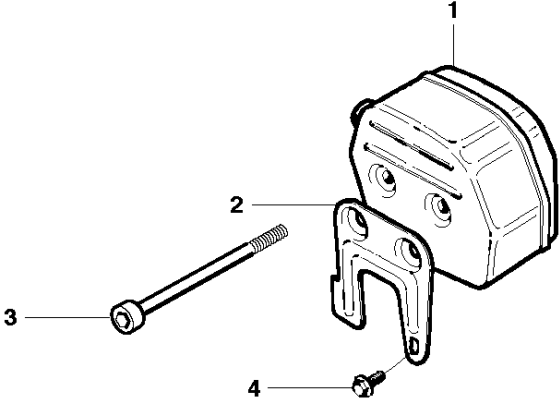

D 281
MUFFLER

MUFFLER

281 XP, 2018-06

Ref	Part No	Description	Remark	QTY KIT
1	501 81 68-02	MUFFLER	DJ	1
2	501 81 79-01	BRACKET		1
3	503 20 38-90	SCREW IHSCM		2
4	503 20 02-16	SCREW IHSCFM		1