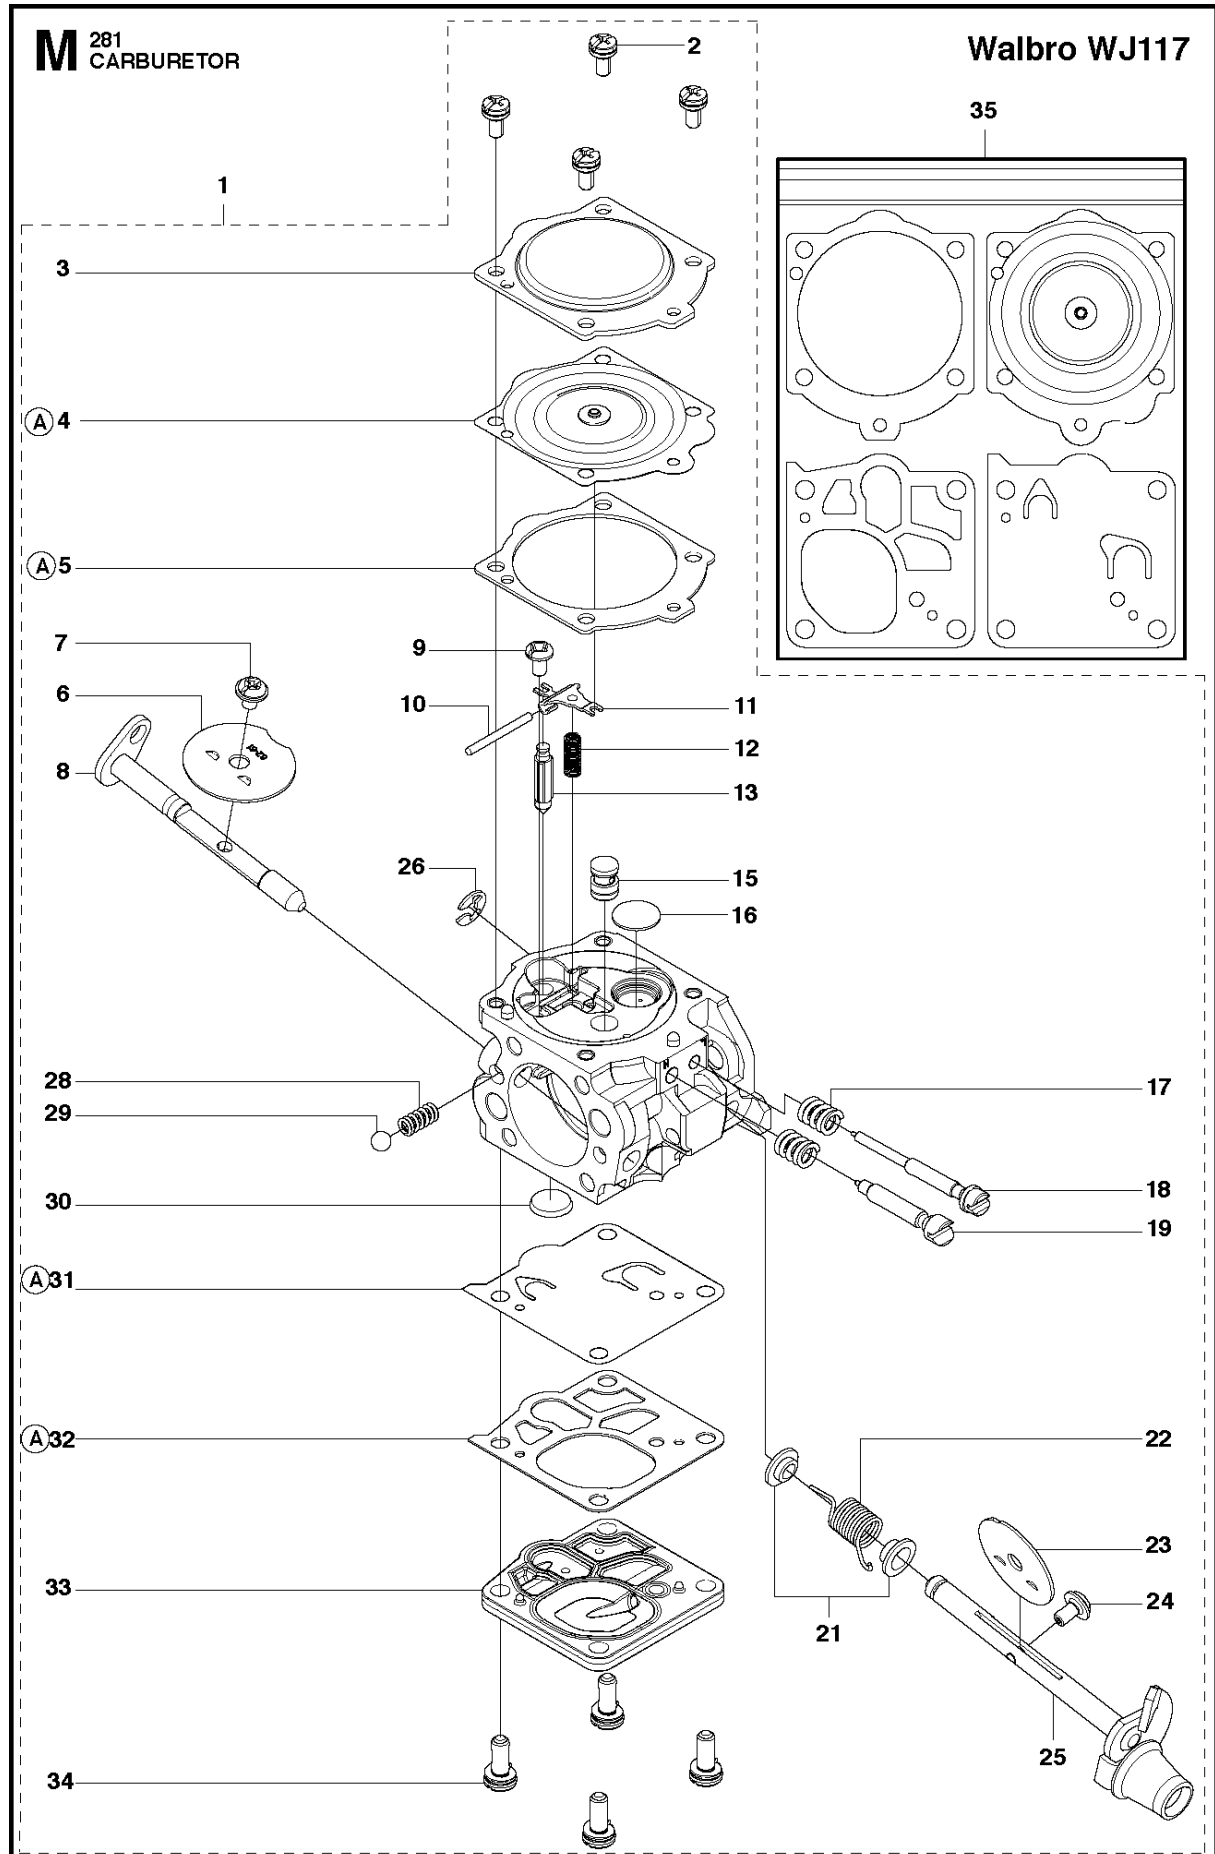

CARBURETOR

281 XP, 2018-06

Ref	Part No	Description	Remark	QTY	KIT
1	501 35 53-01	CARBURETTOR	Walbro WJ 117	1	
2	503 58 46-01	SCREW		4	1
3	505 31 67-02	COVER		1	1
4	503 63 58-01	DIAPHRAGM ASSY		1	1, 35
5	501 46 75-01	GASKET		1	1, 35
6	505 31 67-07	VALVE-CHOKE		1	1
7	544 11 15-01	SCREW		1	1
8	574 87 11-01	CHOKE SHAFT		1	1
9	505 31 67-17	SCREW		1	1
10	505 31 67-31	PIN		1	1
11	505 31 67-34	LEVER		1	1
12	574 87 13-01	SPRING		1	1
13	503 56 34-01	NEEDLE VALVE		1	1
15	574 87 12-01	NOZZLE ASSY		1	1
16	503 57 41-01	PLUG		1	1
17	504 21 00-50	SPRING		2	1
18	574 87 16-01	NEEDLE	L	1	1
19	503 48 36-01	NEEDLE HIGH SPEED	H	1	1
21	502 10 31-01	BUSHING		2	1
22	574 87 15-01	SPRING		1	1
23	503 11 68-01	VALVE-THROTTLE		1	1
24	544 11 15-01	SCREW		1	1
25	574 87 10-01	THROTTLE SHAFT		1	1
26	505 31 67-36	RING		1	1
28	503 11 77-01	SPRING		1	1
29	503 11 71-01	BALL		1	1
30	501 66 61-01	SCREEN		1	1
31	544 89 72-01	DIAPHRAGM PUMP		1	1, 35
32	503 11 72-01	GASKET		1	1, 35
33	503 59 58-01	COVER		1	1
34	503 11 75-01	SCREW		4	1
35	502 52 92-01	GASKET KIT	Set of Gaskets	1