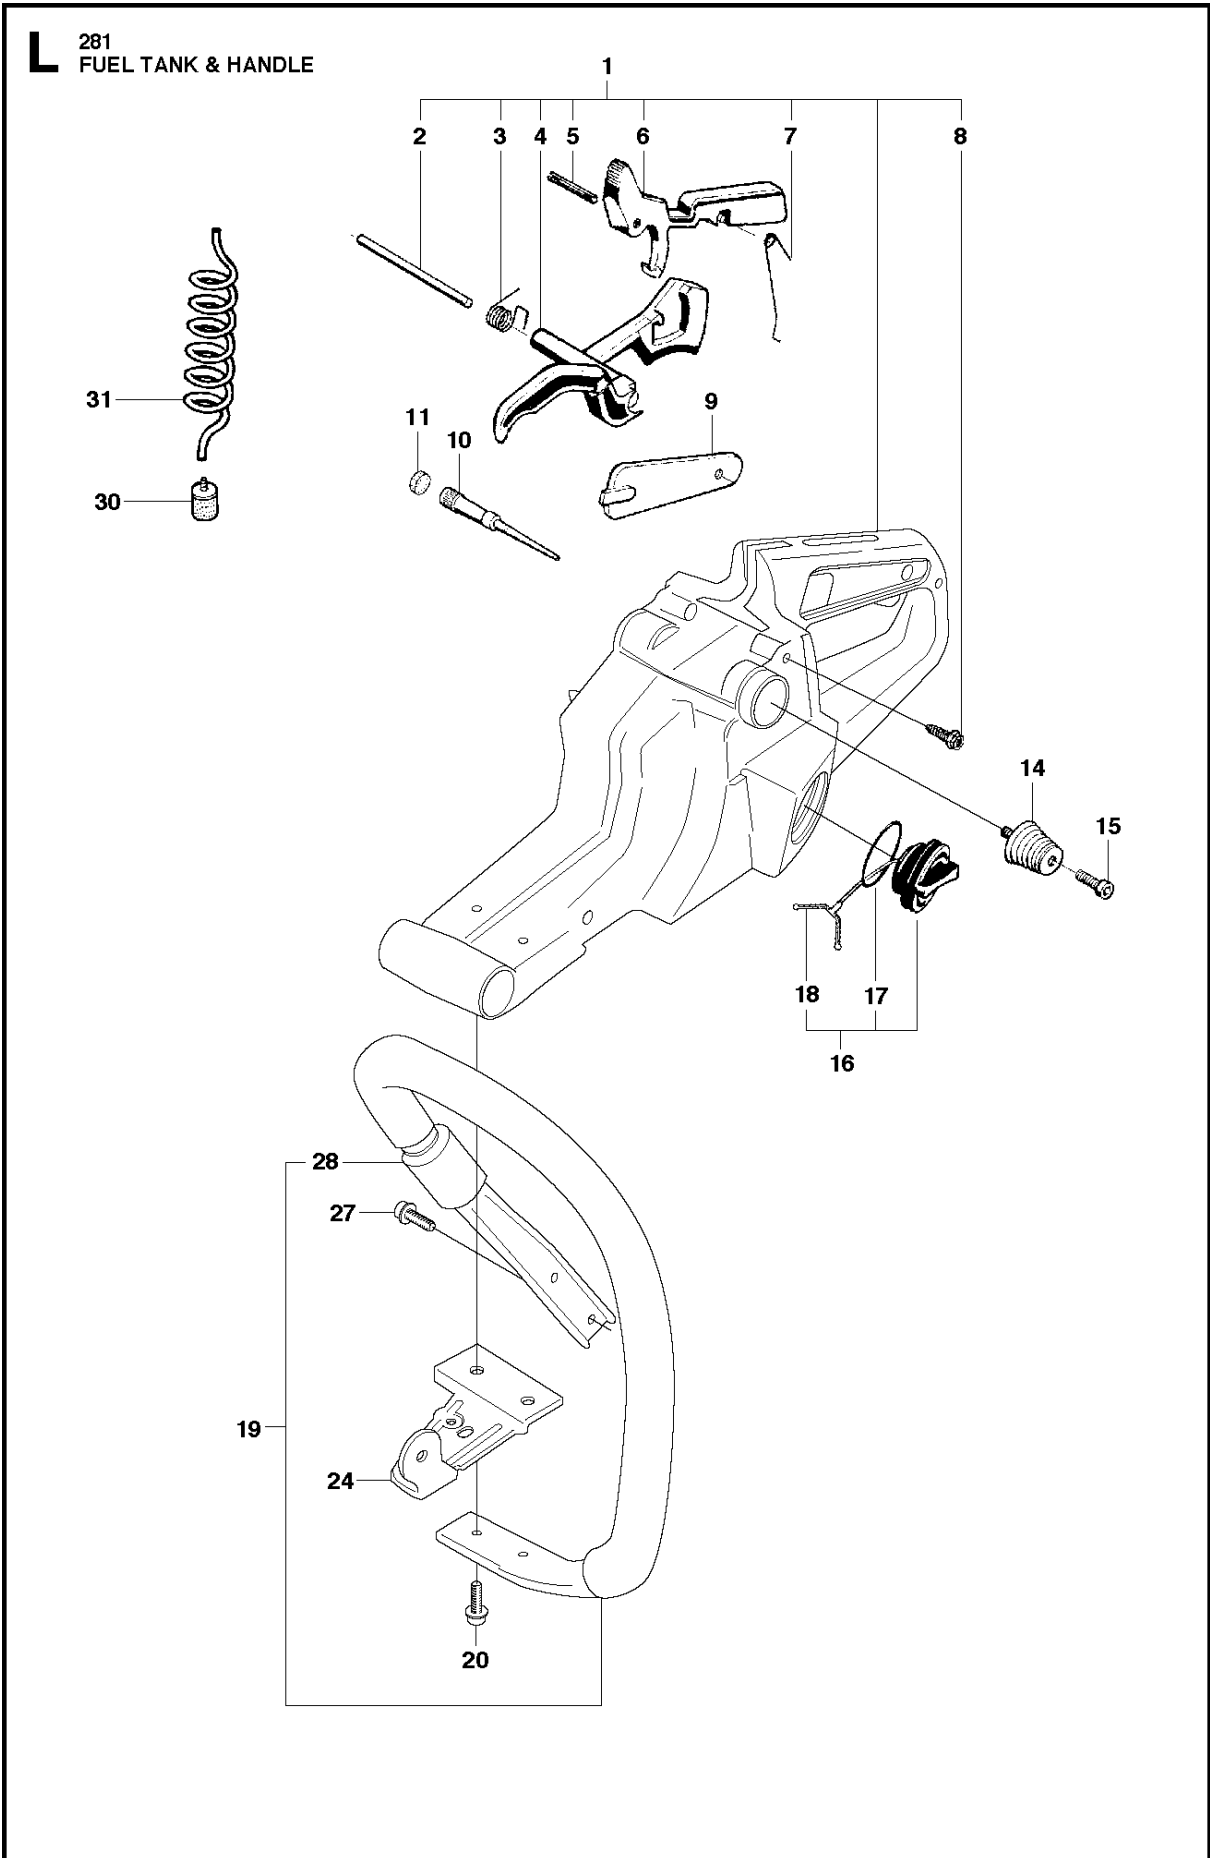

FUEL TANK & HANDLE

281 XP, 2018-06

Ref	Part No	Description	Remark	QTY	KIT
1	501 80 91-05	FUEL TANK		1	
2	501 51 97-01	ROD		1	1
3	501 52 88-01	RECOIL SPRING		1	1
4	501 91 66-02	THROTTLE LEVER		1	1
5	721 42 12-26	SPRING PIN		1	1
6	501 81 75-02	THROTTLE LOCKOUT		1	1
7	503 78 63-01	SPRING		1	1
8	503 21 06-16	SCREW IH SCT		1	1
9	503 48 45-01	HANDLE INSERT		2	
10	501 87 25-01	TANK VENT		1	
11	503 60 04-01	FILTER PLUG		1	
14	503 51 48-01	ANTIVIBRATION ELEMENT		4	
15	725 53 29-55	SCREW IH SCM		4	
16	501 81 96-02	TANK CAP ASSY		1	
17	503 26 30-17	O-RING		1	16
18	503 57 89-01	HOLDER		1	16
19	501 80 75-05	FRONT HANDLE ASSY		1	
20	503 21 05-22	SCREW IH SCT		2	
24	501 91 70-01	BRACKET		1	
27	503 21 05-22	SCREW IH SCT		2	
28	501 91 89-02	LATERAL SUPPORT		1	19
30	503 51 71-01	FUEL FILTER		1	
31	581 75 62-01	FUEL HOSE		1