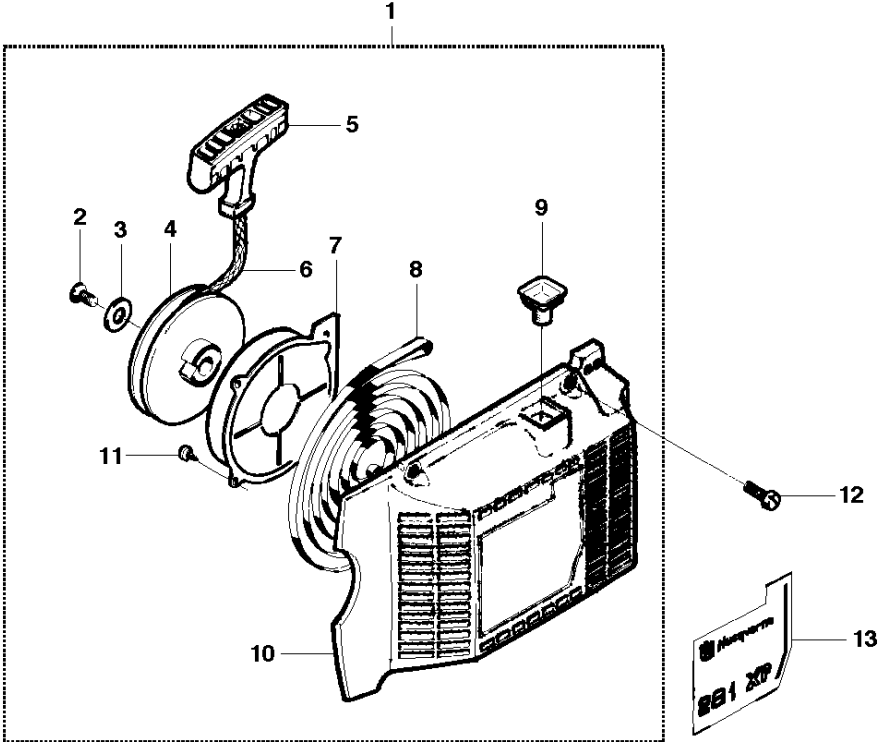

K 281
STARTER

STARTER

281 XP, 2018-06

Ref	Part No	Description	Remark	QTY	KIT
1	501 81 00-06	STARTER ASSY		1	
2	503 20 03-12	SCREW IHSCFM		1	1
3	503 23 43-02	WASHER		1	1
4	503 48 48-01	STARTER PULLEY		1	1
5	503 54 39-01	STARTER HANDLE		1	1
6	501 20 15-02	STARTER CORD		1	1
7	501 52 95-02	GUARD RING		1	1
8	501 52 04-02	RECOIL SPRING		1	1
9	501 63 06-01	SLEEVE		1	1
10	501 81 01-05	STARTER HOUSING		1	1
11	503 21 28-06	SCREW CCRPANT		2	1
12	724 13 29-55	SCREW		4	
13	503 70 98-01	DECAL		1