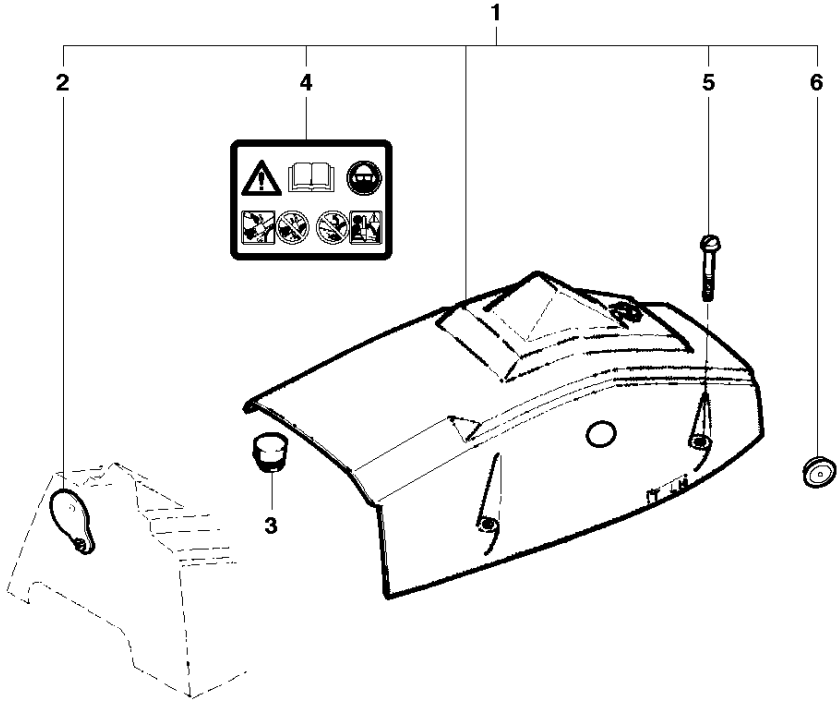

C 281
CYLINDER COVER

CYLINDER COVER

281 XP, 2018-06

Ref	Part No	Description	Remark	QTY	KIT
1	501 80 59-04	CYLINDER COVER ASSY		1	
2	501 63 97-01	COVER		1	1
3	501 51 54-01	SUPPORT		1	
4	503 98 74-01	LABEL	HD	1	1
5	503 20 32-28	SCREW CCRPANMO		3	1
6	501 61 52-01	PLUG	HD	4	1