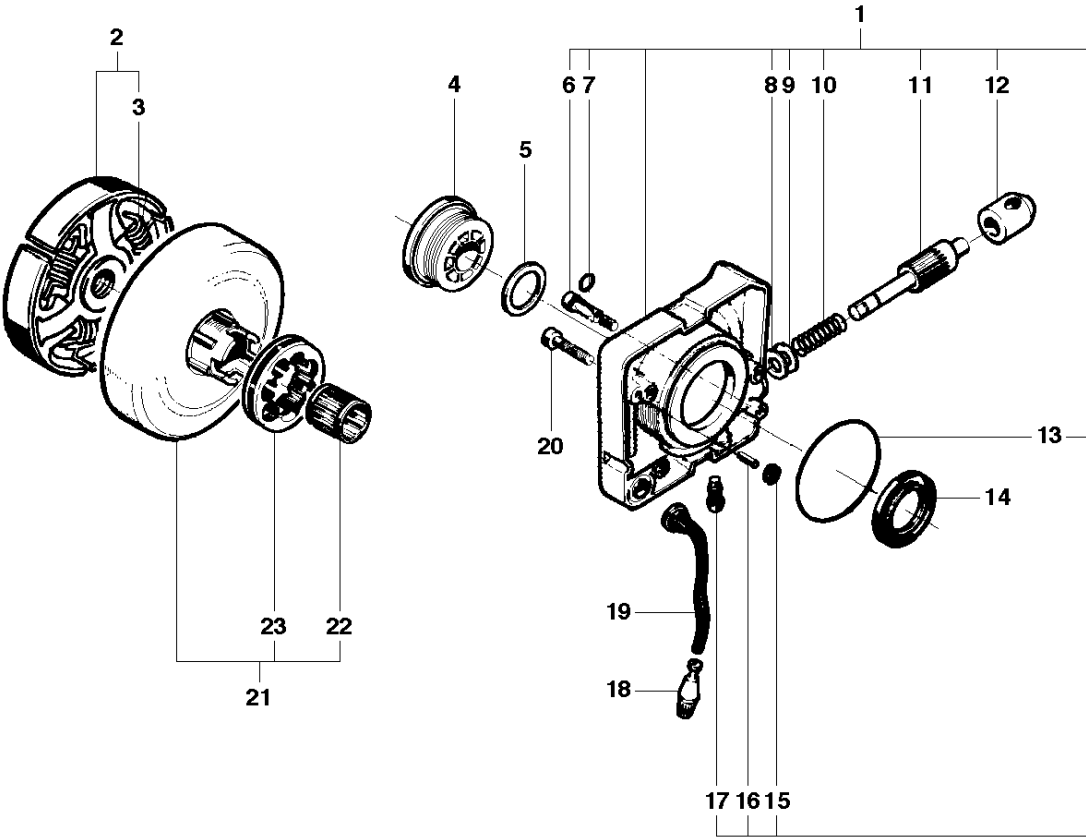

SPARE PARTS LIST

CHAIN SAWS

281 XP, 2018-06

A 281
CHAIN BREAK & CLUTCH COVER

CHAIN BRAKE & CLUTCH COVER

281 XP, 2018-06

Ref	Part No	Description	Remark	QTY	KIT
1	503 74 67-02	CHAIN BRAKE ASSY		1	
2	503 76 08-01	HAND GUARD ASSY		1	1
3	503 80 27-01	PIVOT PIN		1	1, 2
4	735 31 08-20	E-CLIP		1	1, 2
5	503 57 97-01	POSITION SPRING		1	1, 2
6	720 12 33-51	PARALLEL PIN		1	1
7	503 21 28-10	SCREW CCRPANT		1	1
8	501 87 53-01	KNEE JOINT ASSY		1	1
9	503 70 99-01	BRAKE SPRING		1	1
10	503 70 40-02	BRAKE BAND ASSY		1	1
12	503 77 54-01	LABEL		1	
14	503 70 39-01	HUB CAP		1	1
15	503 57 37-01	CHIP GUARD		1	1
16	503 21 28-10	SCREW CCRPANT		4	1
17	503 22 24-01	LOCK NUT		1	
18	501 51 72-01	CHAIN GUIDE		1	1
19	501 91 84-01	SPIKE OUTER		1	
20	503 60 13-01	SPIKE		1	
21	503 22 00-01	HEXAGON NUT		2	
22	725 53 27-55	SCREW IHSCM		1	
23	501 87 47-01	SPRING		1	1
24	503 52 08-01	SHAFT PIVOT		1	1
25	501 76 80-01	SHAFT PIVOT		1	1
26	503 20 26-16	SCREW IHSCM		1	1

B 281
CLUTCH & OIL PUMP

CLUTCH & OIL PUMP

281 XP, 2018-06

Ref	Part No	Description	Remark	QTY KIT	
1	503 69 81-01	OIL PUMP ASSY		1	
2	503 70 15-02	CLUTCH ASSY		1	
3	503 14 51-01	CLUTCH SPRING		3	2
4	503 55 75-01	GEAR WHEEL		1	
5	503 23 00-58	WASHER		1	
6	501 29 38-01	ADJUSTMENT SCREW		1	1
7	740 42 01-00	O-RING		1	1
8	503 23 10-02	WASHER		1	1
9	503 23 00-19	WASHER		1	1
10	501 54 48-01	SPRING		1	1
11	503 69 82-01	PUMP PISTON		1	1
12	501 29 39-02	BUSHING		1	1
13	740 42 24-00	O-RING		1	1
14	503 26 02-05	SEALING RING		1	
15	501 28 85-01	X-RING 2.9X6.46X1.78		1	1
16	721 42 03-25	PINNE FRP-LS3X6 OXSV		1	1
17	501 28 41-01	PIN SCREW		1	1
18	501 54 41-02	OIL SCREEN		1	
19	501 51 99-01	OIL HOSE		1	
20	725 52 95-56	SCREW IHSCM		3	
21	503 62 59-03	CLUTCH DRUM ASSY	"3/8"x7"	1	
21	503 62 59-04	CLUTCH DRUM ASSY	.404x7	1	
22	503 25 30-01	NEEDLE BEARING		1	21
23	501 59 80-02	RIM	"3/8"x7"	1	21
23	501 59 79-02	RIM	.404x7	1	21