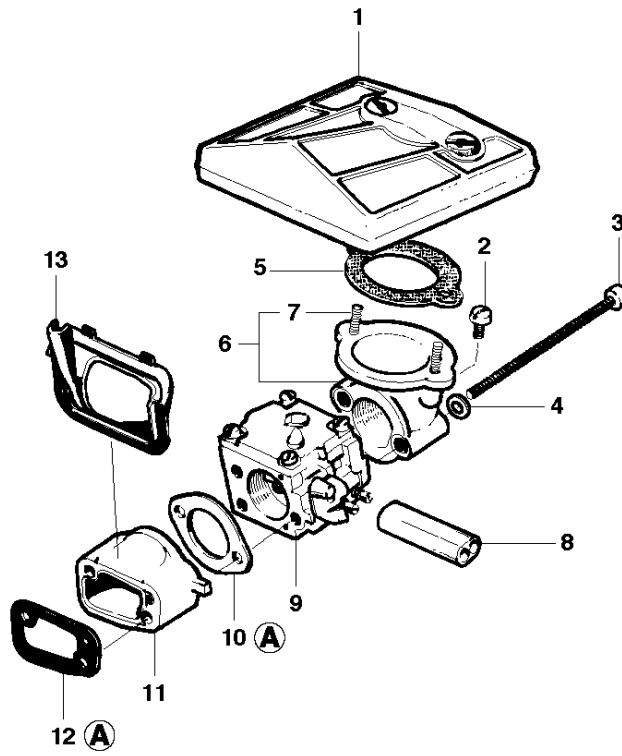

14

(A) 501 81 34-03
Set of gaskets

CYLINDER PISTON

281 XP, 2018-06

Ref	Part No	Description	Remark	QTY	KIT
1	503 23 51-11	SPARK PLUG	RCJ 6 Y	1	
2	503 21 60-25	SCREW		4	
3	544 22 30-02	CYLINDER ASSY		1	
7	501 80 13-02	GASKET		1	14
8	503 25 61-01	NEEDLE BEARING		1	3
9	544 22 40-02	PISTON ASSY		1	
10	737 44 13-00	CIRCLIP		2	9
11	544 22 50-01	PISTON RING		1	9
12	501 81 60-03	GASKET		1	14
13	503 51 25-01	HEAT DEFLECTOR		1	
14	501 81 34-03	GASKET KIT	A = Set of gaskets	1	

F 281
CRANKSHAFT

CRANKSHAFT

281 XP, 2018-06

Ref	Part No	Description	Remark	QTY	KIT
1	501 81 49-01	CRANKSHAFT ASSY		1	
2	503 25 61-01	NEEDLE BEARING		1	1
3	738 22 03-25	BALL BEARING		1	1
4	735 88 06-00	WOODRUFF KEY		1	1
5	738 22 03-25	BALL BEARING		1	1

G 281
CARBURETOR & AIR FILTER

14

Ⓐ 501 81 34-03
Set of gaskets

CARBURETOR & AIR FILTER

281 XP, 2018-06

Ref	Part No	Description	Remark	QTY KIT	
1	501 80 71-01	AIR FILTER ASSY	80 μ	1	
1	501 80 71-06	AIR FILTER ASSY	44 μ	1	
1	501 80 71-05	AIR FILTER ASSY	FELT	1	
2	503 20 02-10	SCREW IHSCFM		1	
3	503 20 21-91	SCREW IHSCM		2	
4	735 11 46-50	SPRING WASHER		2	
5	501 81 56-01	GASKET		1	
6	501 80 62-02	FILTER HOLDER ASSY		1	
7	503 20 80-06	SCREW PIN		2	6
8	501 80 69-01	GUIDE BUSHING		1	
9	501 35 53-01	CARBURETTOR	WJ 117	1	
10	501 29 64-02	GASKET		1	14
11	501 80 66-02	MANIFOLD		1	
12	501 80 68-02	GASKET		1	14
13	501 81 18-01	SEALING COLLAR		1	
14	501 81 34-03	GASKET KIT	A = Set of gaskets	1	