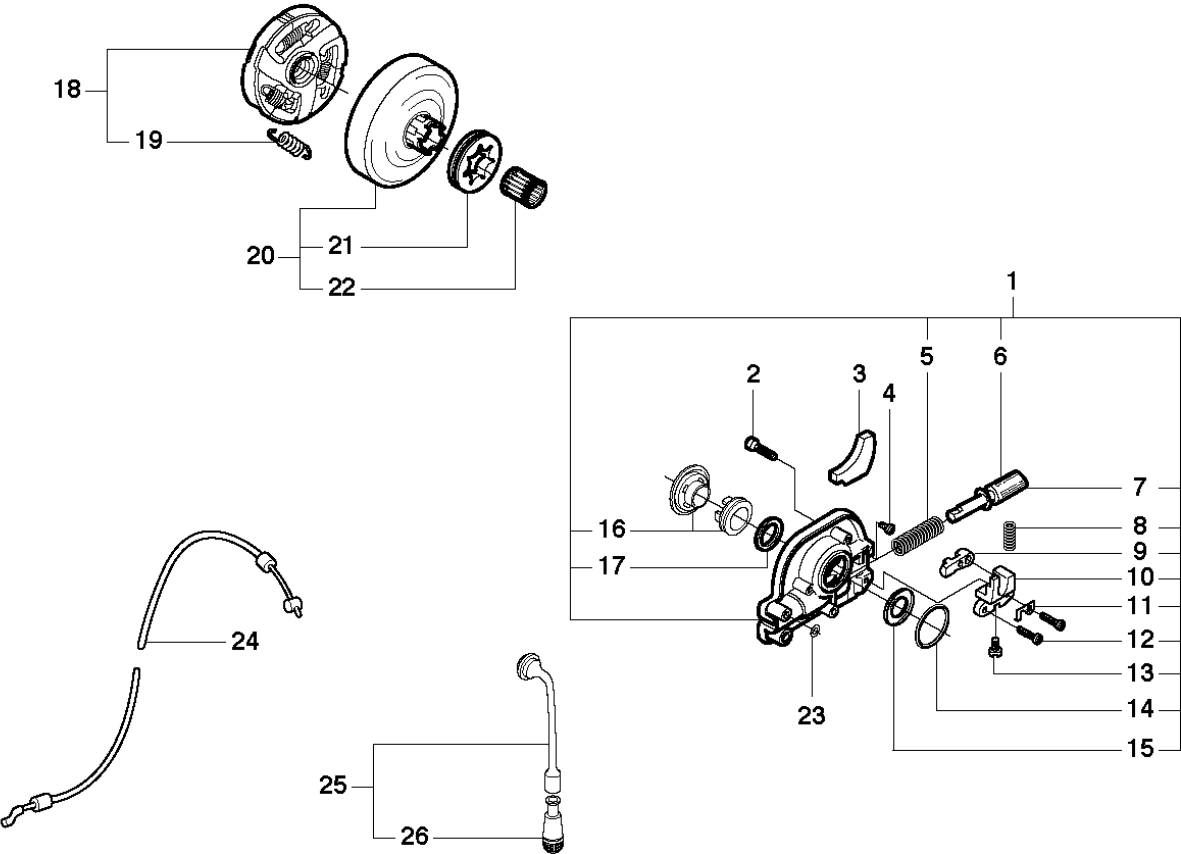

B 3120
CLUTCH & OIL PUMP

CLUTCH & OIL PUMP

3120 XP, 3120 XP EPA, 2018-03

Ref	Part No	Description	Remark	QTY KIT	
1	501 89 70-71	OIL PUMP ASSY		1	
2	725 52 95-56	SCREW IHSCM		3	
3	503 13 99-01	SEALING		1	
4	723 22 84-85	SCREW SLPANM		1	
5	501 89 78-01	RECOIL SPRING		1	1
6	503 23 00-45	WASHER		2	1
7	503 13 84-01	PUMP PISTON		1	1
8	501 89 37-02	SPRING		1	1
9	503 13 37-01	LEVER		1	1
10	501 89 75-01	BRACKET		1	1
11	501 89 36-01	LOCKING SPRING		1	1
12	723 12 91-51	SCREW SLCHM		2	1
13	501 89 76-01	ADJUSTMENT SCREW		1	1
14	740 42 22-00	O-RING		1	1
15	503 26 02-05	SEALING RING		1	1
16	503 89 62-01	GEAR WHEEL ASSY		1	1
17	503 23 00-58	WASHER		1	1
18	503 14 49-01	CLUTCH ASSY		1	
19	503 14 51-01	CLUTCH SPRING		3	18
20	503 14 32-04	CLUTCH DRUM ASSY	.404x7	1	
21	501 59 79-02	RIM		1	20
22	503 25 30-01	NEEDLE BEARING		1	20
23	740 43 01-00	O-RING		1	
24	501 89 87-02	WIRE ASSY		1	
25	501 89 33-01	OIL HOSE		1	
26	501 54 41-02	OIL SCREEN		1	25