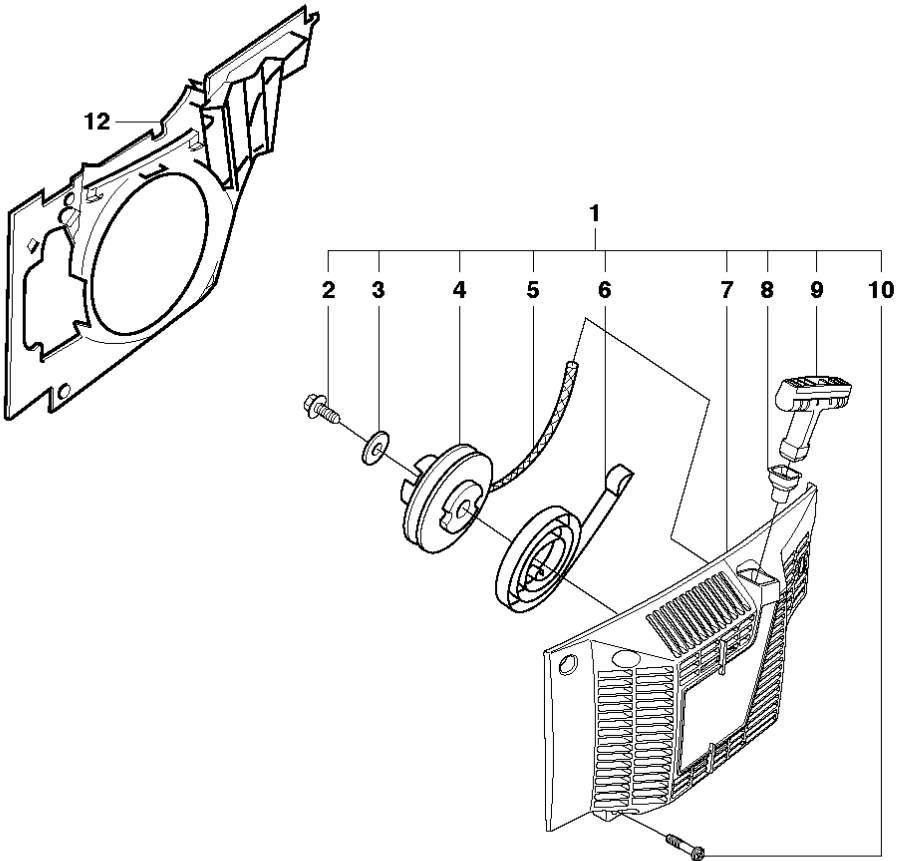

M 3120
STARTER

STARTER

3120 XP, 3120 XP EPA, 2018-03

Ref	Part No	Description	Remark	QTY	KIT
1	501 89 65-02	STARTER ASSY		1	
2	503 21 49-72	SCREW IHSCFT		1	1
3	503 23 43-02	WASHER		1	1
4	501 89 67-01	STARTER PULLEY		1	1
5	503 43 29-03	STARTER CORD		1	1
6	503 13 50-01	RECOIL SPRING		1	1
7	501 89 66-01	STARTER HOUSING		1	1
8	501 63 06-01	SLEEVE		1	1
9	503 54 39-01	STARTER HANDLE		1	1
10	503 20 34-25	SCREW CCRPANMO		4	1
11	537 09 69-01	LABEL		1	
12	501 89 59-01	LEDSKENA		1