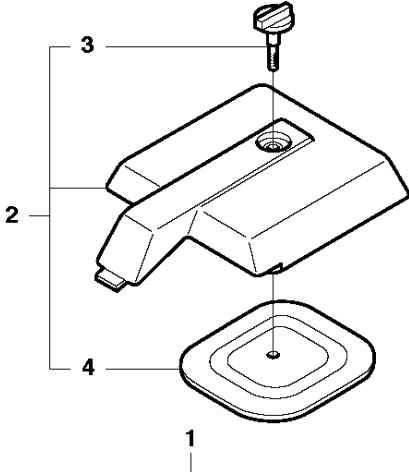

C 3120
CYLINDER COVER

CYLINDER COVER

3120 XP, 3120 XP EPA, 2018-03

Ref	Part No	Description	Remark	QTY	KIT
1	501 89 44-02	CYLINDER COVER ASSY		1	
2	501 89 47-02	FILTER COVER ASSY		1	1
3	501 89 96-03	TURNING KNOB		1	2
4	503 14 09-01	FILTER COVER		1	2
5	503 20 32-28	SCREW CCRPANMO		4	1
6	503 98 74-01	LABEL		1	1