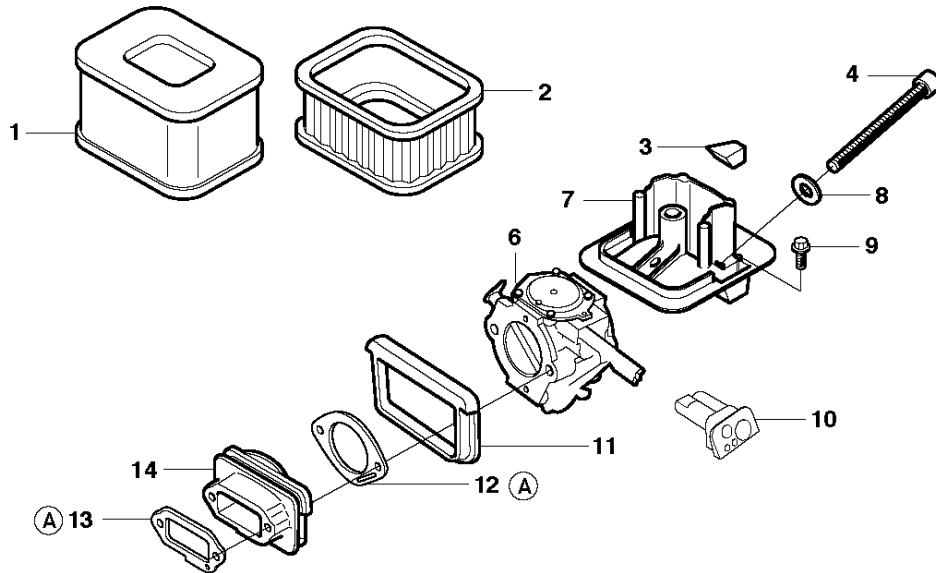

G 3120
CARBURETTOR & AIR FILTER

15

(A) 503 14 25-01
Set of gaskets

CARBURETOR & AIR FILTER

3120 XP, 3120 XP EPA, 2018-03

Ref	Part No	Description	Remark	QTY	KIT
1	503 14 18-02	AIR FILTER	FOAM	1	
2	503 89 53-01	AIR FILTER	FELT, WG 7A, EPA	1	
3	503 14 47-01	FILLER		1	
4	503 20 21-97	SCREW IHSCM		2	
6	503 28 20-01	CARBURETTOR	WG10	1	
6	503 28 12-16	CARBURETTOR	WG 7A, EPA	1	
7	501 89 90-02	FILTER HOLDER ASSY		1	
8	734 11 46-01	WASHER		2	
9	503 20 03-20	SCREW IHSCFM		2	
10	503 68 92-01	GUIDE BUSHING		1	
11	503 14 37-01	SEALING		1	
12	503 13 47-01	GASKET		1	15
13	503 13 48-01	GASKET		1	15
14	501 89 48-01	INLET PIPE		1	
15	503 14 25-01	GASKET KIT	Set of gaskets	1