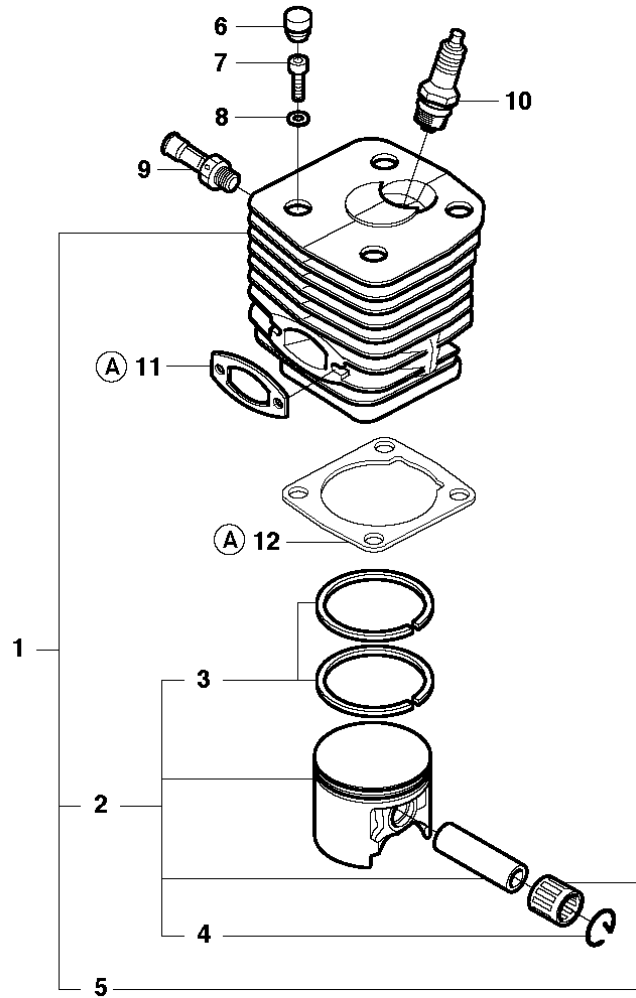

D 3120
CYLINDER PISTON

13

A 503 14 25-01
Set of gaskets

CYLINDER PISTON

3120 XP, 3120 XP EPA, 2018-03

Ref	Part No	Description	Remark	QTY KIT	
1	576 27 00-03	CYLINDER ASSY		1	
2	501 89 41-03	PISTON ASSY		1	1
3	503 28 90-26	PISTON RING		2	1
4	737 44 13-00	CIRCLIP		2	1
5	503 13 29-01	NEEDLE HOLDER		1	1
6	501 51 54-01	SUPPORT		1	
7	503 21 60-25	SCREW		4	
8	503 23 00-05	WASHER		4	
9	503 66 56-01	DECOMPRESSION VALVE		1	
10	503 23 51-08	SPARK PLUG	RCJ 7Y	1	
11	503 13 13-01	GASKET		1	13
12	503 13 46-01	GASKET		1	13
13	503 14 25-01	GASKET KIT	Set of gaskets	1