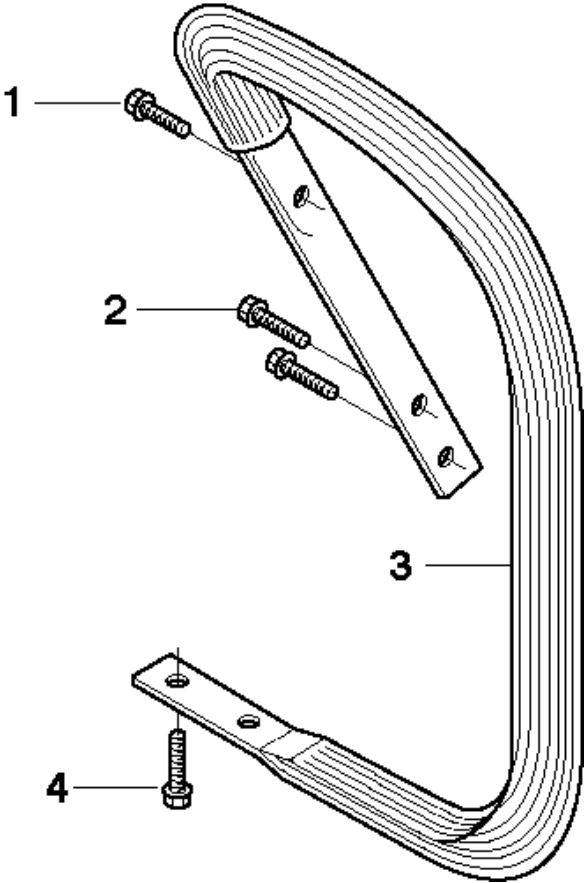

K 3120
HANDLE

HANDLE

3120 XP, 3120 XP EPA, 2018-03

Ref	Part No	Description	Remark	QTY KIT
1	503 20 07-70	SCREW IHSCFM		1
2	503 21 05-22	SCREW IHST		2
3	501 89 34-02	FRONT HANDLE ASSY		1
4	725 53 71-01	SCREW		2