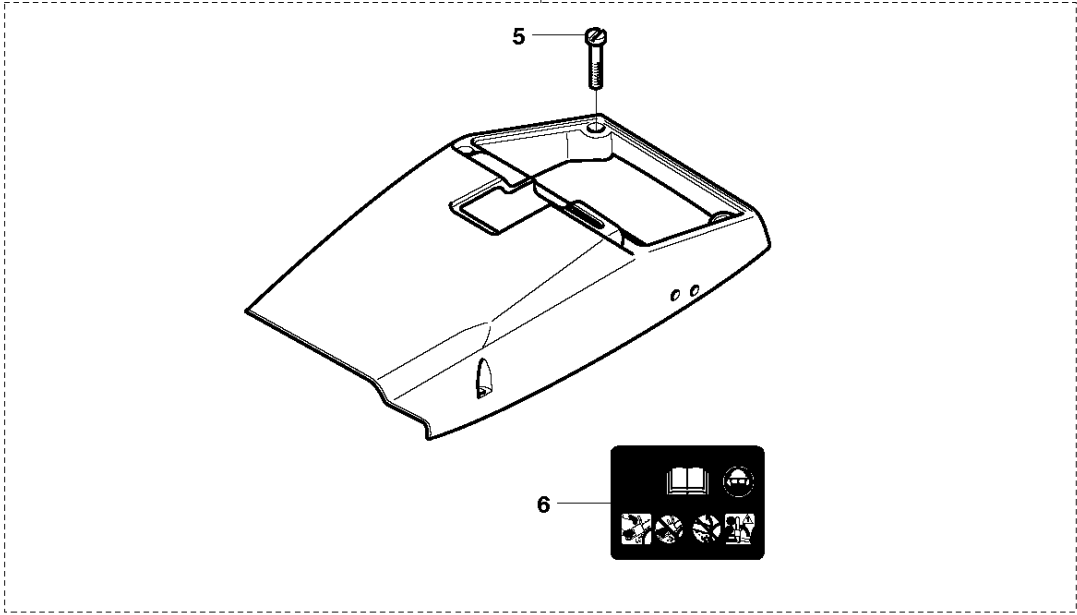

C 3120
CYLINDER COVER

CYLINDER COVER

3120 XP, 3120 XP EPA, 2018-03

Ref	Part No	Description	Remark	QTY	KIT
1	501 89 44-02	CYLINDER COVER ASSY		1	
2	501 89 47-02	FILTER COVER ASSY		1	1
3	501 89 96-03	TURNING KNOB		1	2
4	503 14 09-01	FILTER COVER		1	2
5	503 20 32-28	SCREW CCRPANMO		4	1
6	503 98 74-01	LABEL		1	1