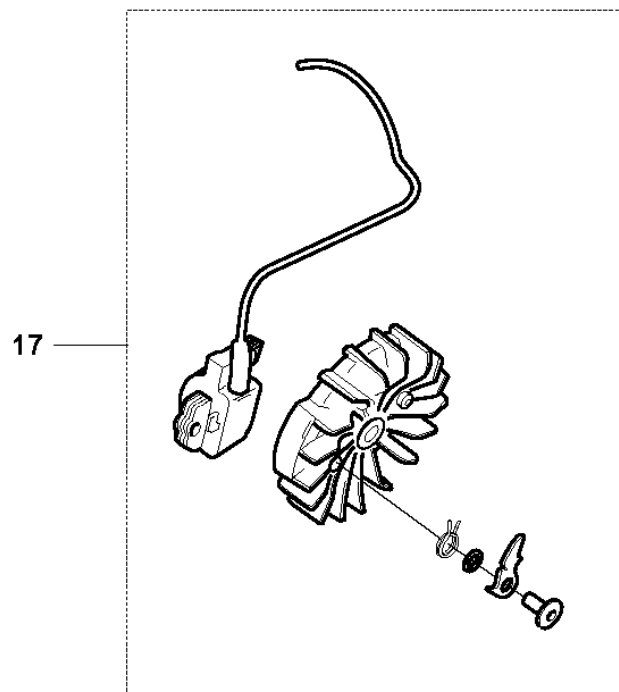

L 3120
IGNITION SYSTEM

IGNITION SYSTEM

3120 XP, 3120 XP EPA, 2018-03

Ref	Part No	Description	Remark	QTY	KIT
1	501 48 54-02	SPARK PLUG CAP		1	
2	501 52 74-06	RUBBER HOSE		1	
3	723 22 84-85	SCREW SLPANM		1	
4	503 71 79-01	STOP SWITCH		1	
5	503 13 24-01	CABLE GROMMET		1	
6	501 83 98-03	CABLE		1	
7	587 32 94-01	IGNITION MODULE	(cut-out 9800 rpm)	1	17
8	503 23 00-01	WASHER		2	
9	503 20 25-20	SCREW IHSCM		2	
10	735 11 73-50	SPRING WASHER		1	
11	503 22 10-03	HEXAGON NUT		1	
12	522 89 20-01	FLYWHEEL ASSY	Up to s/n 20172700017 (cut-out 11000 rpm)	1	
12	522 89 20-02	FLYWHEEL ASSY	(cut-out 9800 rpm)	1	17
13	501 67 35-01	SPRING		2	12
14	503 23 00-42	WASHER		2	12
15	501 67 32-01	PAWL		2	12
16	501 81 99-01	SCREW		2	12
17	595 31 26-01	IGNITION MODULE ASSY	Replaces 503 13 85-01 s/n up to 20172700017 (cut- out 9800 rpm)	1	