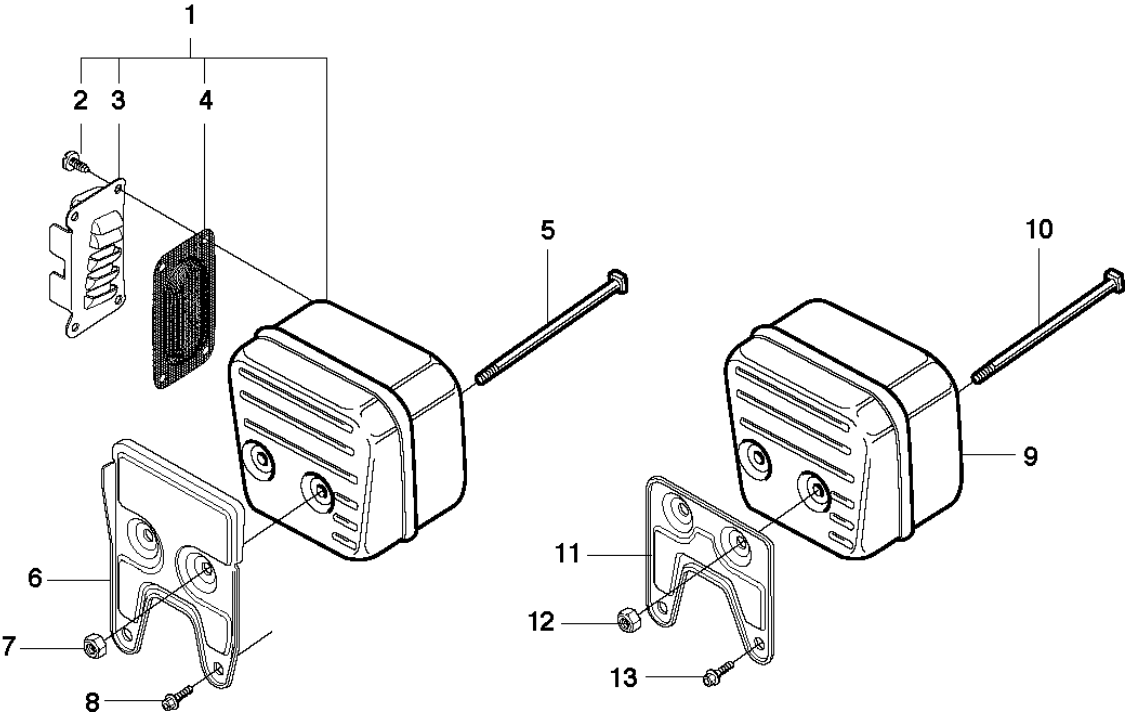

F 3120
MUFFLER

MUFFLER

3120 XP, 3120 XP EPA, 2018-03

Ref	Part No	Description	Remark	QTY	KIT
1	503 13 00-03	MUFFLER ASSY	EU up to - 20115099999	1	
1	503 83 65-02	MUFFLER	FF	1	
2	729 53 40-01	SCREW CCRPANT		4	1
3	503 13 08-01	EXHAUST DUCT	EU	1	1
3	503 83 68-01	EXHAUST DUCT	FF	1	1
4	503 13 12-01	SCREEN	FF	1	1
5	503 21 85-01	SCREW	up to - 20115099999	2	
6	503 14 01-01	SUPPORT	FF	1	
7	503 22 24-02	LOCK NUT		2	
8	725 53 68-55	SCREW IHSCM	up to - 20115099999	2	
9	503 14 30-02	MUFFLER ASSY	DJ up to - 20115099999	1	
10	503 21 85-01	SCREW	up to - 20115099999	2	
11	503 13 53-01	SUPPORT	up to - 20115099999	1	
12	503 22 24-02	LOCK NUT		2	
13	725 53 68-55	SCREW IHSCM	up to - 20115099999	2	
1	505 41 79-04	MUFFLER ASSY	EU From - 20115100001	1	
9	505 41 79-02	MUFFLER ASSY	DJ From - 20115100001	1	
11	505 42 01-01	SUPPORT	From - 20115100001	1	
5	579 09 16-01	SCREW EHHM	Us, AU From - 20115100001	2	
10	725 53 68-55	SCREW IHSCM	EU, DJ From - 20115100001	2	
8	725 53 27-55	SCREW IHSCM	EU, DJ, US, AU From - 20115100001	2	
13	725 53 27-55	SCREW IHSCM	EU, DJ, US, AU From - 20115100001	2