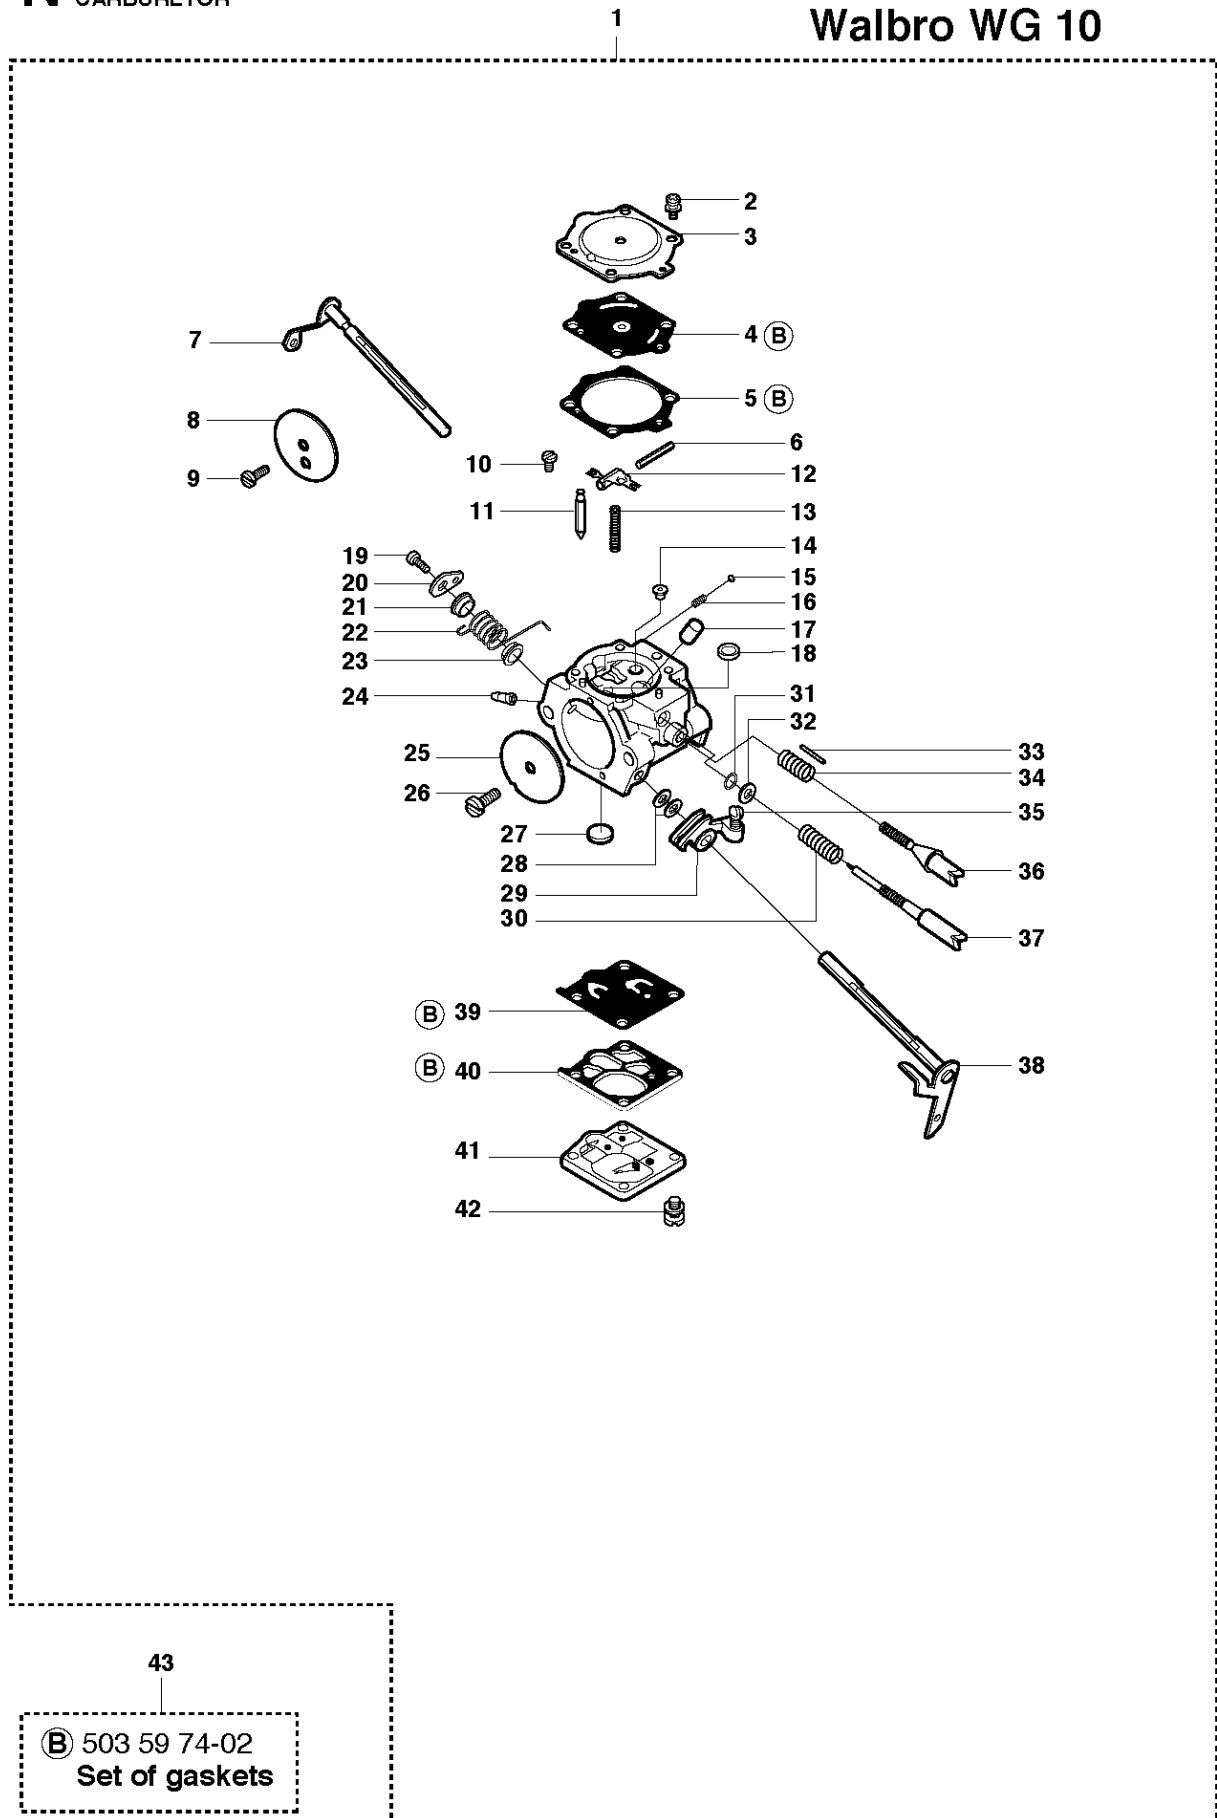

N 3120
CARBURETOR

Walbro WG 7A EPA
Walbro WG 10

CARBURETOR

3120 XP, 3120 XP EPA, 2018-03

Ref	Part No	Description	Remark	QTY	KIT
1	503 28 12-16	CARBURETTOR	WG 7A EPA	1	
1	503 28 20-01	CARBURETTOR	WG10	1	
2	503 10 87-01	SCREW		4	1
3	501 69 28-01	COVER		1	1
4	503 63 28-01	DIAPHRAGM ASSY		1	1, 43
5	501 46 75-01	GASKET		1	1, 43
6	505 31 67-31	PIN-METERING LEVER		1	1
7	503 52 57-01	SHAFT ASSY		1	1
8	503 52 58-01	VALVE CHOKE		1	1
9	530 03 50-15	SCREW		1	1
10	505 31 67-17	SCREW		1	1
11	503 63 25-01	VALVE -INLET NEEDLE		1	1
12	505 31 67-34	LEVER		1	1
13	505 31 67-23	SPRING		1	1
14	503 97 67-05	JET	EPA	1	1
14	537 21 85-01	NOZZLE ASSY		1	1
15	501 46 85-01	BALL		1	1
16	501 46 84-01	SPRING		1	1
17	503 97 66-01	NOZZLE ASSY		1	1
18	503 57 42-01	PLUG		1	1
19	501 46 87-01	SCREW		1	1
20	503 59 56-01	LEVER		1	1
21	502 10 31-01	BUSHING		1	1
22	503 52 59-01	SPRING THROTT RETURN		1	1
23	502 10 31-01	BUSHING		1	1
24	503 59 84-01	FITTING		1	1
25	503 63 24-01	VALVE THROTTLE		1	1
26	530 03 50-15	SCREW		1	1
27	501 66 61-01	SCREEN		1	1
28	506 02 83-01	WASHER		2	1
29	503 59 57-01	LEVER		1	1
30	505 31 67-37	SPRING		1	1
31	503 59 55-01	O-RING		1	1
32	503 59 72-01	WASHER		1	1
33	503 52 60-01	PIN THROTTLE STOP		1	1
34	503 63 31-01	SPRING		1	1
35	503 59 65-01	SCREW		1	1
36	503 63 29-01	SCREW IDLE SPEED		1	1
37	503 63 32-01	NEEDLE IDLE SPEED		1	1
38	503 59 59-01	SHAFT ASSY		1	1
39	503 11 73-01	DIAPHRAGM PUMP		1	1, 43
40	503 11 72-01	GASKET		1	1, 43
41	503 59 58-01	COVER		1	1
42	503 11 75-01	SCREW		4	1
43	503 59 74-02	GASKET KIT	Set of gaskets	1