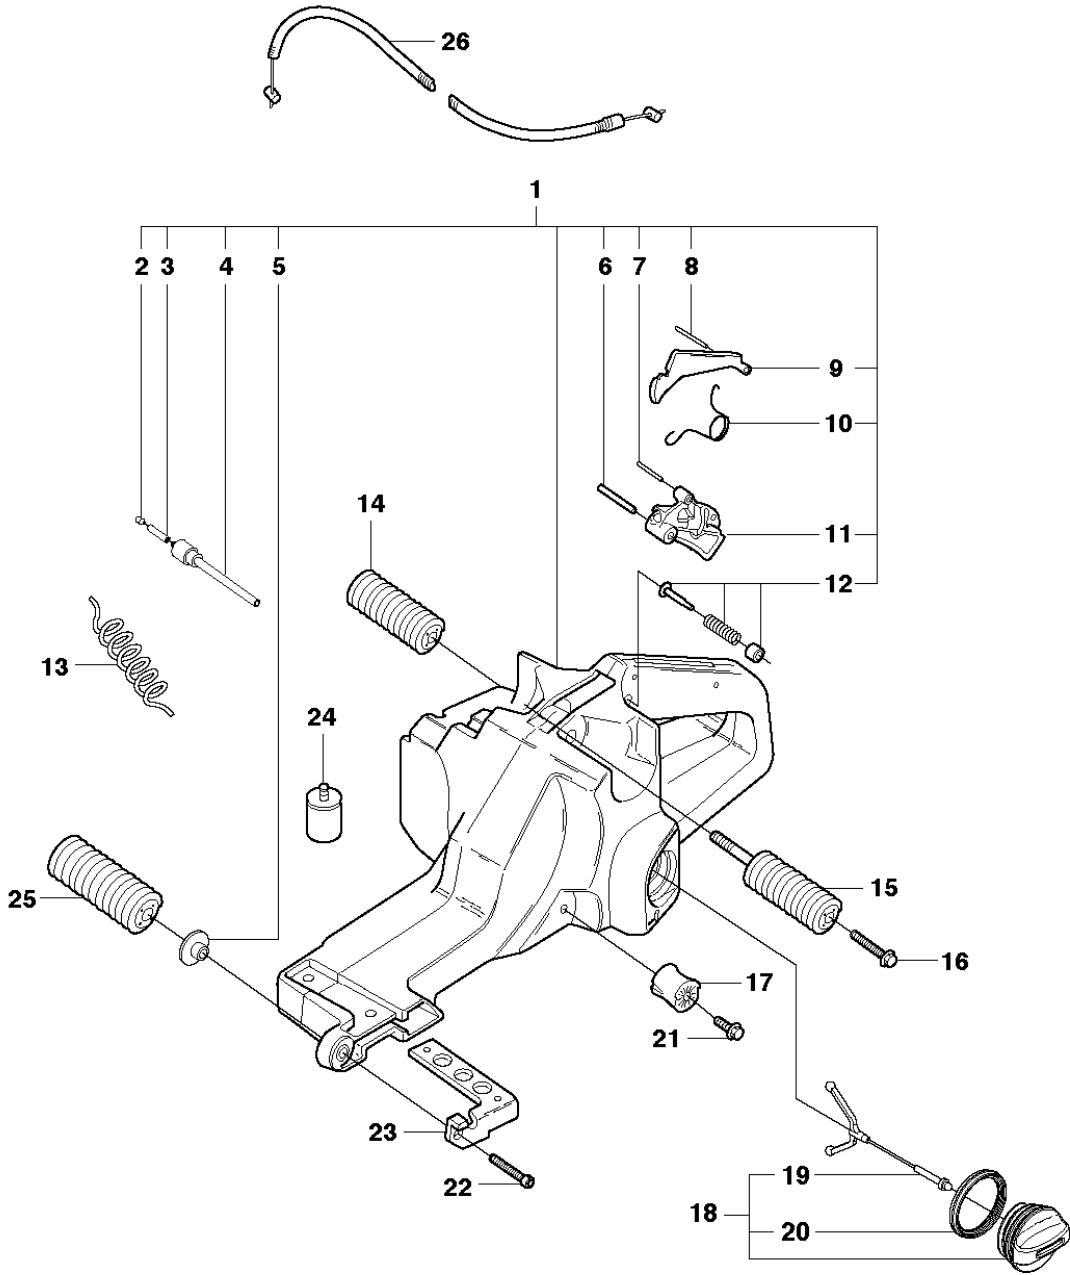

J 3120
FUEL TANK

FUEL TANK

3120 XP, 3120 XP EPA, 2018-03

Ref	Part No	Description	Remark	QTY KIT	
1	503 14 21-05	TANK UNIT ASSY		1	
2	504 35 72-01	PLUG		1	1
3	581 75 61-05	FUEL HOSE		1	1
4	506 29 39-01	TANK VENT		1	1
5	503 14 08-01	BUSHING		1	1
6	720 12 78-06	PARALLEL PIN		1	1
7	720 12 40-20	PARALLEL PIN		1	1
8	720 12 40-20	PARALLEL PIN		1	1
9	503 13 16-02	THROTTLE LOCKOUT		1	1
10	503 13 18-01	SPRING		1	1
11	503 13 36-02	THROTTLE CONTROL ASSY		1	1
12	503 14 23-01	SPÄRRSTIFT RES		1	1
13	581 75 62-02	FUEL HOSE		1	
14	503 13 26-01	ANTIVIBRATION ELEMENT		1	
15	503 13 25-01	ANTIVIBRATION ELEMENT		1	
16	725 53 68-55	SCREW IHSCM		2	
17	501 81 47-01	ANTIVIBRATION ELEMENT	Std.	1	
17	501 81 47-02	ANTIVIBRATION ELEMENT	Hard	1	
18	537 21 52-07	TANK CAP ASSY		1	
19	503 57 89-03	HOLDER		1	18
20	537 21 50-01	SEALING		1	18
21	725 53 27-55	SCREW IHSCM		1	
22	725 53 35-55	SCREW IHSCM		1	
23	503 14 05-01	STIFFENING PLATE		1	
24	503 51 71-01	FUEL FILTER		1	
25	503 13 27-01	ANTIVIBRATION ELEMENT		1	
26	503 14 55-01	THROTTLE CABLE ASSY		1