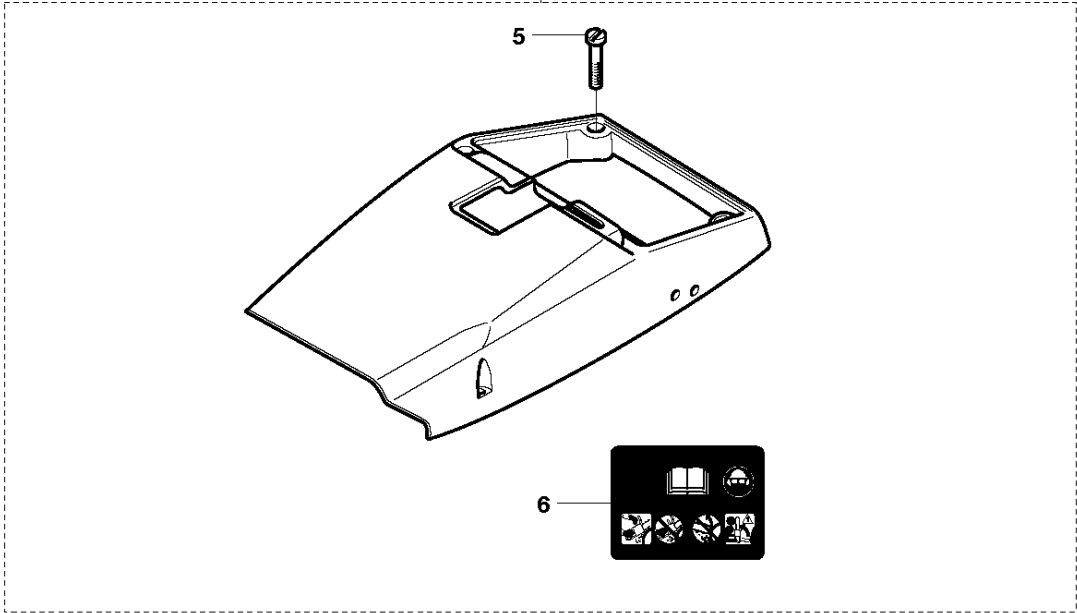

C 3120
CYLINDER COVER

CYLINDER COVER

3120 XP, 3120 XP EPA, 2018-06

Ref	Part No	Description	Remark	QTY	KIT
1	501 89 44-02	CYLINDER COVER ASSY		1	
2	501 89 47-02	FILTER COVER ASSY		1	1
3	501 89 96-03	TURNING KNOB		1	2
4	503 14 09-01	FILTER COVER		1	2
5	503 20 32-28	SCREW CCRPANMO		4	1
6	503 98 74-01	LABEL		1	1