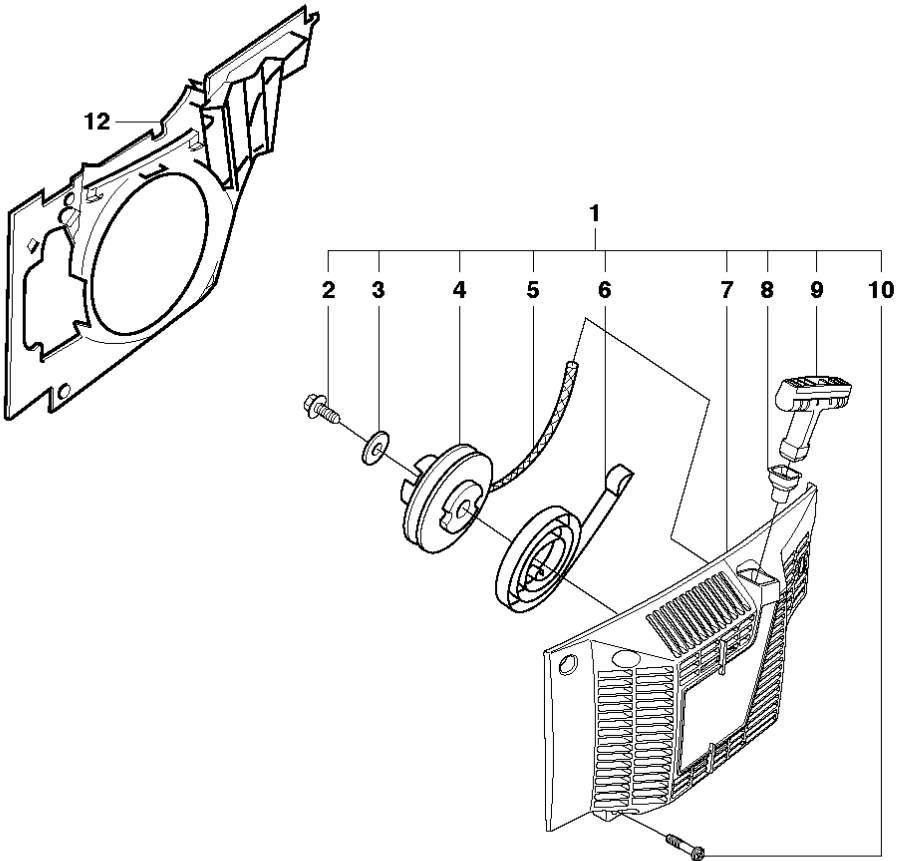

M 3120
STARTER

STARTER

3120 XP, 3120 XP EPA, 2018-06

Ref	Part No	Description	Remark	QTY	KIT
1	501 89 65-02	STARTER ASSY		1	
2	503 21 49-72	SCREW IHSCFT		1	1
3	503 23 43-02	WASHER		1	1
4	501 89 67-01	STARTER PULLEY		1	1
5	503 43 29-03	STARTER CORD		1	1
6	503 13 50-01	RECOIL SPRING		1	1
7	501 89 66-01	STARTER HOUSING		1	1
8	501 63 06-01	SLEEVE		1	1
9	503 54 39-01	STARTER HANDLE		1	1
10	503 20 34-25	SCREW CCRPANMO		4	1
11	537 09 69-01	LABEL		1	
12	501 89 59-01	LEDSKENA		1