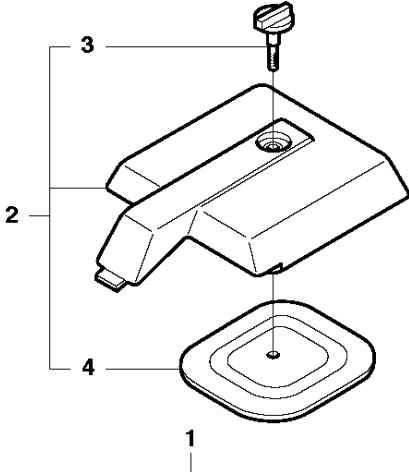

C 3120
CYLINDER COVER

CYLINDER COVER

3120 XP, 3120 XP EPA, 2018-06

Ref	Part No	Description	Remark	QTY	KIT
1	501 89 44-02	CYLINDER COVER ASSY		1	
2	501 89 47-02	FILTER COVER ASSY		1	1
3	501 89 96-03	TURNING KNOB		1	2
4	503 14 09-01	FILTER COVER		1	2
5	503 20 32-28	SCREW CCRPANMO		4	1
6	503 98 74-01	LABEL		1	1