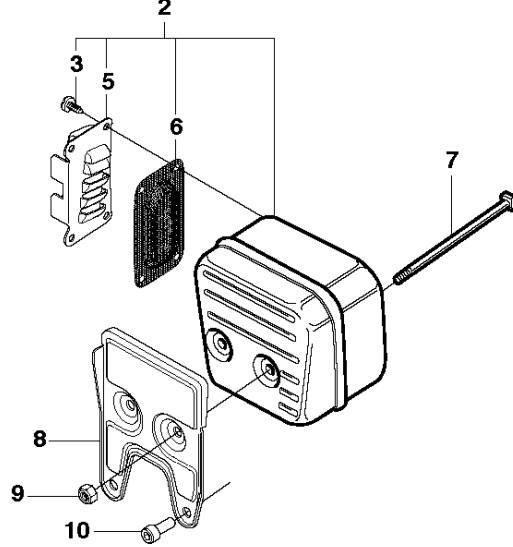

FF, Us, Au up to - 20115099999