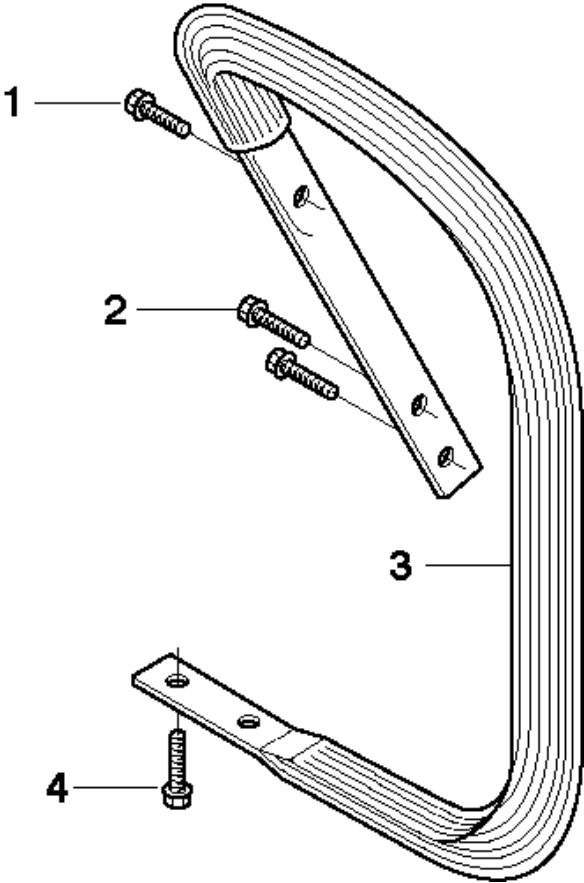

K 3120
HANDLE

HANDLE

3120 XP, 3120 XP EPA, 2018-06

Ref	Part No	Description	Remark	QTY KIT
1	503 20 07-70	SCREW IHSCFM		1
2	503 21 05-22	SCREW IHST		2
3	501 89 34-02	FRONT HANDLE ASSY		1
4	725 53 71-01	SCREW		2