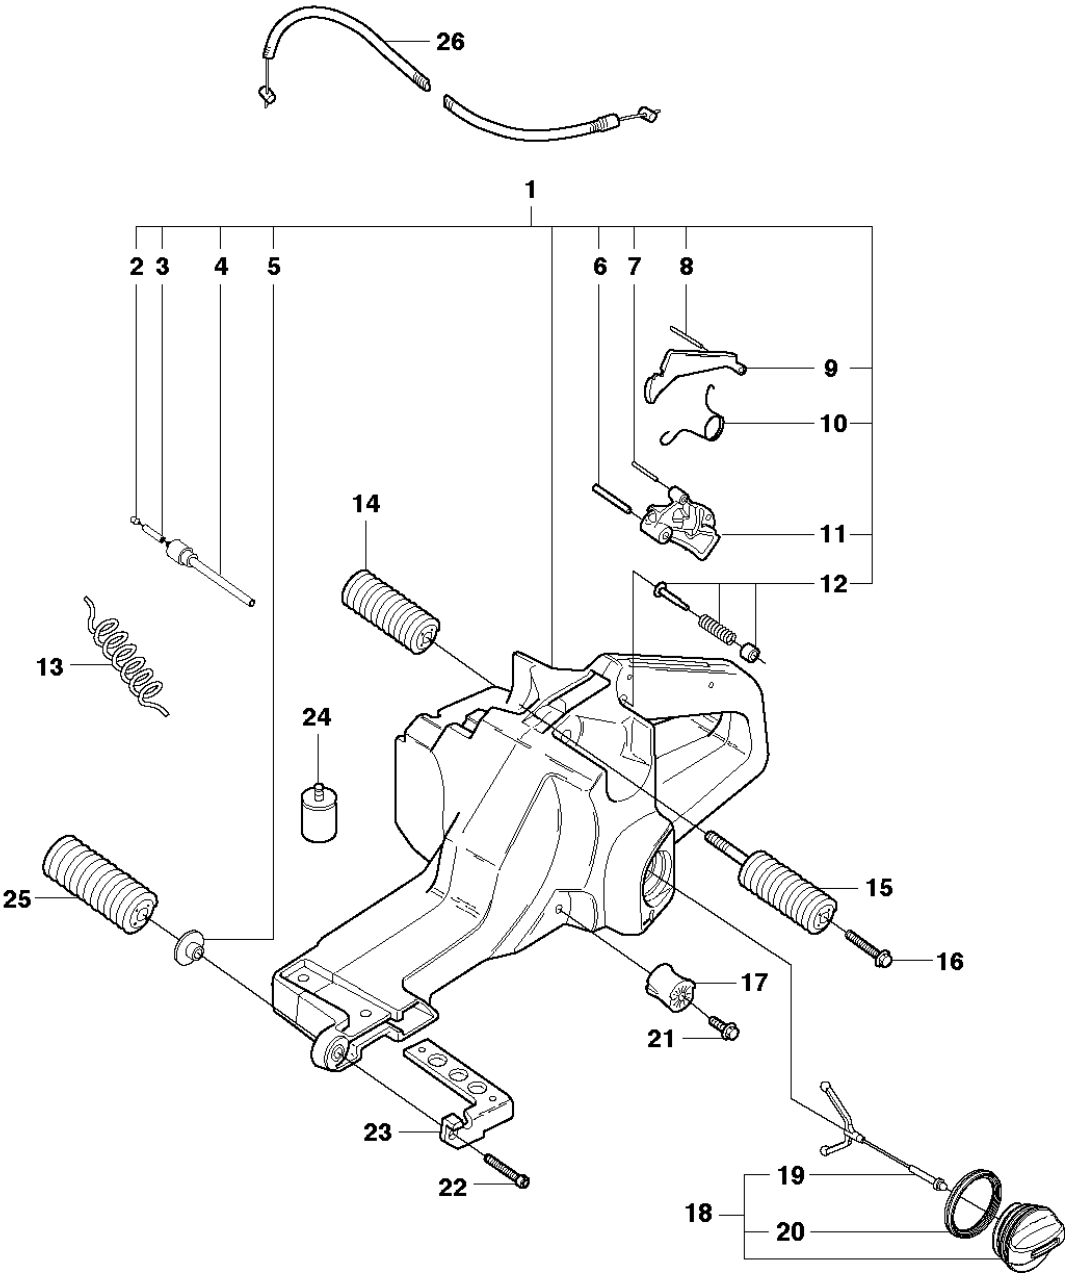

J 3120
FUEL TANK

FUEL TANK

3120 XP, 3120 XP EPA, 2018-06

Ref	Part No	Description	Remark	QTY KIT	
1	503 14 21-05	TANK UNIT ASSY		1	
2	504 35 72-01	PLUG		1	1
3	581 75 61-05	FUEL HOSE		1	1
4	506 29 39-01	TANK VENT		1	1
5	503 14 08-01	BUSHING		1	1
6	720 12 78-06	PARALLEL PIN		1	1
7	720 12 40-20	PARALLEL PIN		1	1
8	720 12 40-20	PARALLEL PIN		1	1
9	503 13 16-02	THROTTLE LOCKOUT		1	1
10	503 13 18-01	SPRING		1	1
11	503 13 36-02	THROTTLE CONTROL ASSY		1	1
12	503 14 23-01	SPÄRRSTIFT RES		1	1
13	581 75 62-02	FUEL HOSE		1	
14	503 13 26-01	ANTIVIBRATION ELEMENT		1	
15	503 13 25-01	ANTIVIBRATION ELEMENT		1	
16	725 53 68-55	SCREW IHSCM		2	
17	501 81 47-01	ANTIVIBRATION ELEMENT	Std.	1	
17	501 81 47-02	ANTIVIBRATION ELEMENT	Hard	1	
18	537 21 52-07	TANK CAP ASSY		1	
19	503 57 89-03	HOLDER		1	18
20	537 21 50-01	SEALING		1	18
21	725 53 27-55	SCREW IHSCM		1	
22	725 53 35-55	SCREW IHSCM		1	
23	503 14 05-01	STIFFENING PLATE		1	
24	503 51 71-01	FUEL FILTER		1	
25	503 13 27-01	ANTIVIBRATION ELEMENT		1	
26	503 14 55-01	THROTTLE CABLE ASSY		1