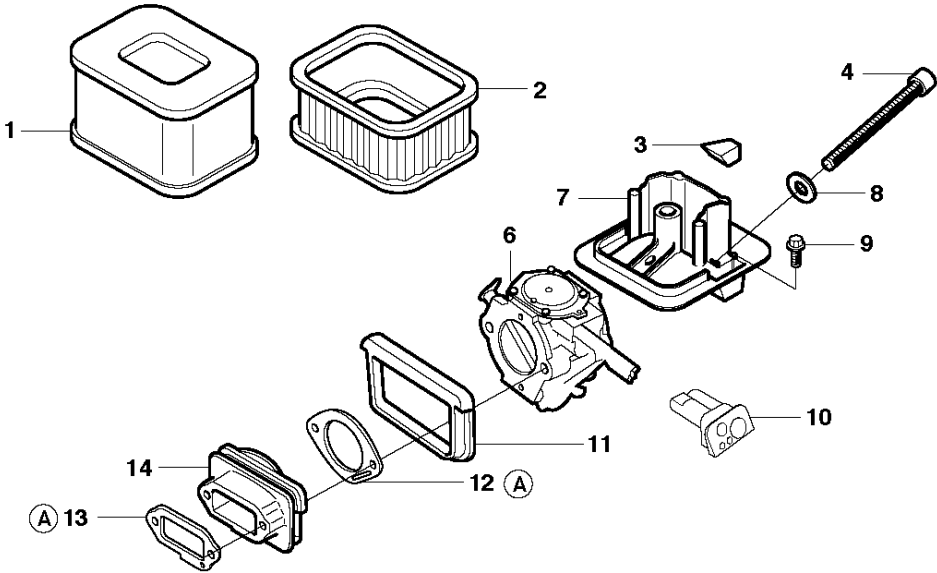

G 3120
CARBURETTOR & AIR FILTER

15

(A) 503 14 25-01
Set of gaskets

CARBURETOR & AIR FILTER

3120 XP, 3120 XP EPA, 2018-06

Ref	Part No	Description	Remark	QTY	KIT
1	503 14 18-02	AIR FILTER	FOAM	1	
2	503 89 53-01	AIR FILTER	FELT, WG 7A, EPA	1	
3	503 14 47-01	FILLER		1	
4	503 20 21-97	SCREW IHSCM		2	
6	503 28 20-01	CARBURETTOR	WG10	1	
6	503 28 12-16	CARBURETTOR	WG 7A, EPA	1	
7	501 89 90-02	FILTER HOLDER ASSY		1	
8	734 11 46-01	WASHER		2	
9	503 20 03-20	SCREW IHSCFM		2	
10	503 68 92-01	GUIDE BUSHING		1	
11	503 14 37-01	SEALING		1	
12	503 13 47-01	GASKET		1	15
13	503 13 48-01	GASKET		1	15
14	501 89 48-01	INLET PIPE		1	
15	503 14 25-01	GASKET KIT	Set of gaskets	1