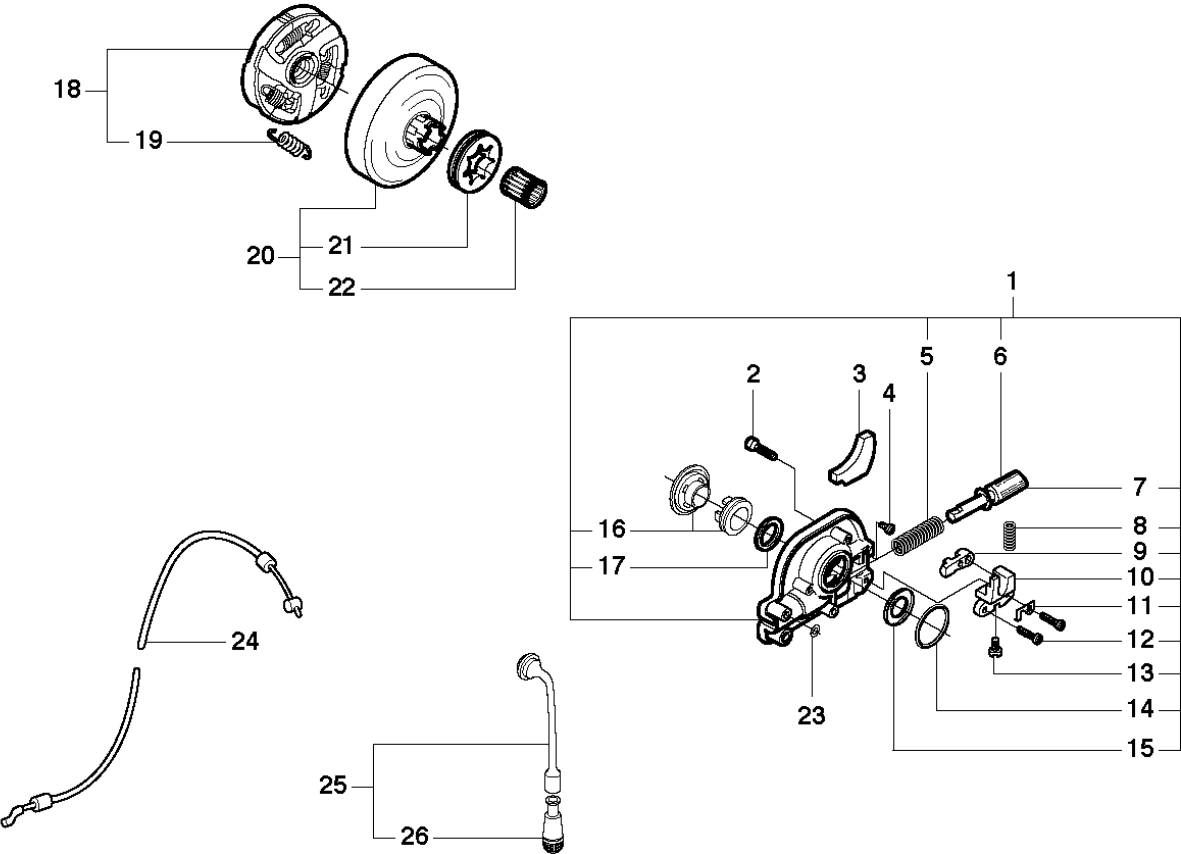

B 3120
CLUTCH & OIL PUMP

CLUTCH & OIL PUMP

3120 XP, 3120 XP EPA, 2018-06

Ref	Part No	Description	Remark	QTY KIT	
1	501 89 70-71	OIL PUMP ASSY		1	
2	725 52 95-56	SCREW IHSCM		3	
3	503 13 99-01	SEALING		1	
4	723 22 84-85	SCREW SLPANM		1	
5	501 89 78-01	RECOIL SPRING		1	1
6	503 23 00-45	WASHER		2	1
7	503 13 84-01	PUMP PISTON		1	1
8	501 89 37-02	SPRING		1	1
9	503 13 37-01	LEVER		1	1
10	501 89 75-01	BRACKET		1	1
11	501 89 36-01	LOCKING SPRING		1	1
12	723 12 91-51	SCREW SLCHM		2	1
13	501 89 76-01	ADJUSTMENT SCREW		1	1
14	740 42 22-00	O-RING		1	1
15	503 26 02-05	SEALING RING		1	1
16	503 89 62-01	GEAR WHEEL ASSY		1	1
17	503 23 00-58	WASHER		1	1
18	503 14 49-01	CLUTCH ASSY		1	
19	503 14 51-01	CLUTCH SPRING		3	18
20	503 14 32-04	CLUTCH DRUM ASSY	.404x7	1	
21	501 59 79-02	RIM		1	20
22	503 25 30-01	NEEDLE BEARING		1	20
23	740 43 01-00	O-RING		1	
24	501 89 87-02	WIRE ASSY		1	
25	501 89 33-01	OIL HOSE		1	
26	501 54 41-02	OIL SCREEN		1	25