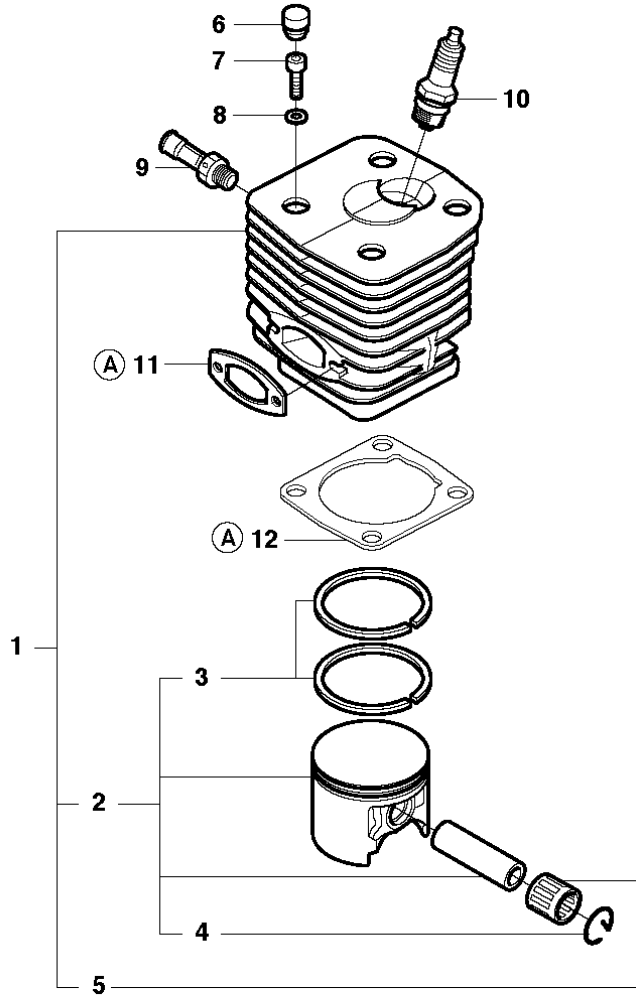

D 3120
CYLINDER PISTON

13
Ⓐ 503 14 25-01
Set of gaskets

CYLINDER PISTON

3120 XP, 3120 XP EPA, 2018-06

Ref	Part No	Description	Remark	QTY KIT	
1	576 27 00-03	CYLINDER ASSY		1	
2	501 89 41-03	PISTON ASSY		1	1
3	503 28 90-26	PISTON RING		2	1
4	737 44 13-00	CIRCLIP		2	1
5	503 13 29-01	NEEDLE HOLDER		1	1
6	501 51 54-01	SUPPORT		1	
7	503 21 60-25	SCREW		4	
8	503 23 00-05	WASHER		4	
9	503 66 56-01	DECOMPRESSION VALVE		1	
10	503 23 51-08	SPARK PLUG	RCJ 7Y	1	
11	503 13 13-01	GASKET		1	13
12	503 13 46-01	GASKET		1	13
13	503 14 25-01	GASKET KIT	Set of gaskets	1