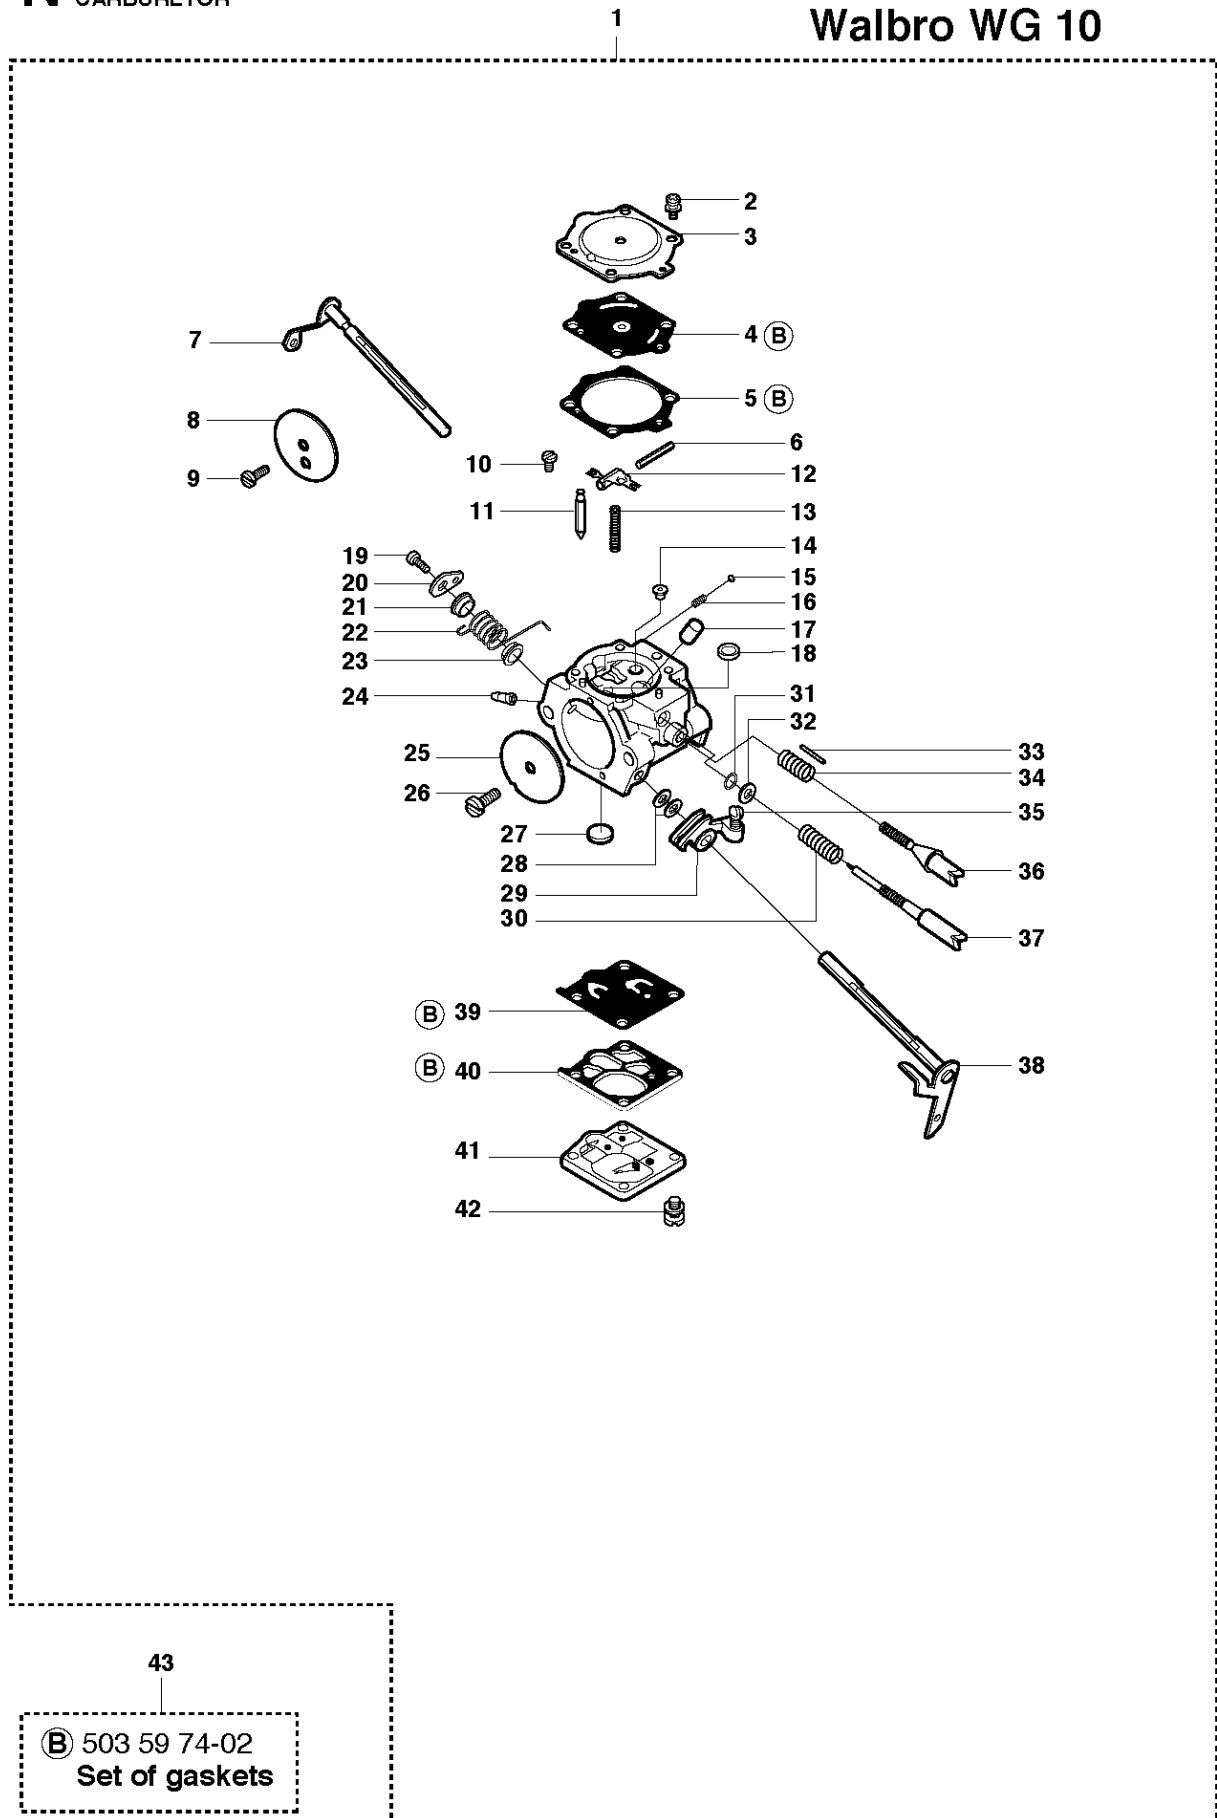

N 3120
CARBURETOR

Walbro WG 7A EPA
Walbro WG 10

CARBURETOR

3120 XP, 3120 XP EPA, 2018-06

Ref	Part No	Description	Remark	QTY	KIT
1	503 28 12-16	CARBURETTOR	WG 7A EPA	1	
1	503 28 20-01	CARBURETTOR	WG10	1	
2	503 10 87-01	SCREW		4	1
3	501 69 28-01	COVER		1	1
4	503 63 28-01	DIAPHRAGM ASSY		1	1, 43
5	501 46 75-01	GASKET		1	1, 43
6	505 31 67-31	PIN		1	1
7	503 52 57-01	SHAFT ASSY		1	1
8	503 52 58-01	VALVE CHOKE		1	1
9	530 03 50-15	SCREW		1	1
10	505 31 67-17	SCREW		1	1
11	503 63 25-01	VALVE -INLET NEEDLE		1	1
12	505 31 67-34	LEVER		1	1
13	505 31 67-23	SPRING		1	1
14	503 97 67-05	JET	EPA	1	1
14	537 21 85-01	NOZZLE ASSY		1	1
15	501 46 85-01	BALL		1	1
16	501 46 84-01	SPRING		1	1
17	503 97 66-01	NOZZLE ASSY		1	1
18	503 57 42-01	PLUG		1	1
19	501 46 87-01	SCREW		1	1
20	503 59 56-01	LEVER		1	1
21	502 10 31-01	BUSHING		1	1
22	503 52 59-01	SPRING THROTT RETURN		1	1
23	502 10 31-01	BUSHING		1	1
24	503 59 84-01	FITTING		1	1
25	503 63 24-01	VALVE THROTTLE		1	1
26	530 03 50-15	SCREW		1	1
27	501 66 61-01	SCREEN		1	1
28	506 02 83-01	WASHER		2	1
29	503 59 57-01	LEVER		1	1
30	505 31 67-37	SPRING		1	1
31	503 59 55-01	O-RING		1	1
32	503 59 72-01	WASHER		1	1
33	503 52 60-01	PIN THROTTLE STOP		1	1
34	503 63 31-01	SPRING		1	1
35	503 59 65-01	SCREW		1	1
36	503 63 29-01	SCREW IDLE SPEED		1	1
37	503 63 32-01	NEEDLE IDLE SPEED		1	1
38	503 59 59-01	SHAFT ASSY		1	1
39	503 11 73-01	DIAPHRAGM PUMP		1	1, 43
40	503 11 72-01	GASKET		1	1, 43
41	503 59 58-01	COVER		1	1
42	503 11 75-01	SCREW		4	1
43	503 59 74-02	GASKET KIT	Set of gaskets	1