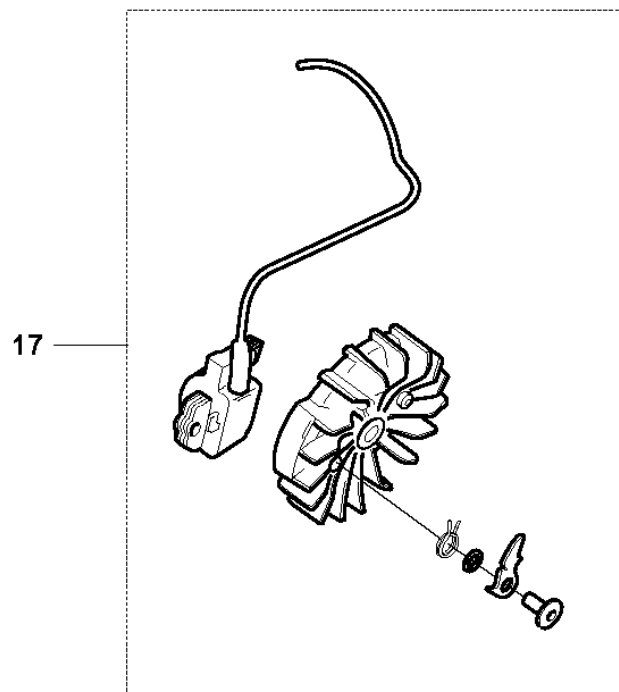

K 3120
HANDLE

HANDLE

3120 XP, 3120 XP EPA, 2018-06

Ref	Part No	Description	Remark	QTY KIT
1	503 20 07-70	SCREW IHSCFM		1
2	503 21 05-22	SCREW IHST		2
3	501 89 34-02	FRONT HANDLE ASSY		1
4	725 53 71-01	SCREW		2

L 3120
IGNITION SYSTEM

IGNITION SYSTEM

3120 XP, 3120 XP EPA, 2018-06

Ref	Part No	Description	Remark	QTY	KIT
1	501 48 54-02	SPARK PLUG CAP		1	
2	501 52 74-06	RUBBER HOSE		1	
3	723 22 84-85	SCREW SLPANM		1	
4	503 71 79-01	STOP SWITCH		1	
5	503 13 24-01	CABLE GROMMET		1	
6	501 83 98-03	CABLE		1	
7	587 32 94-01	IGNITION MODULE	(cut-out 9800 rpm)	1	17
8	503 23 00-01	WASHER		2	
9	503 20 25-20	SCREW IHSCM		2	
10	735 11 73-50	SPRING WASHER		1	
11	503 22 10-03	HEXAGON NUT		1	
12	522 89 20-01	FLYWHEEL ASSY	Up to s/n 20172700017 (cut-out 11000 rpm)	1	
12	522 89 20-02	FLYWHEEL ASSY	(cut-out 9800 rpm)	1	17
13	501 67 35-01	SPRING		2	12
14	503 23 00-42	WASHER		2	12
15	501 67 32-01	PAWL		2	12
16	501 81 99-01	SCREW		2	12
17	595 31 26-01	IGNITION MODULE ASSY	Replaces 503 13 85-01 s/n up to 20172700017 (cut- out 9800 rpm)	1	