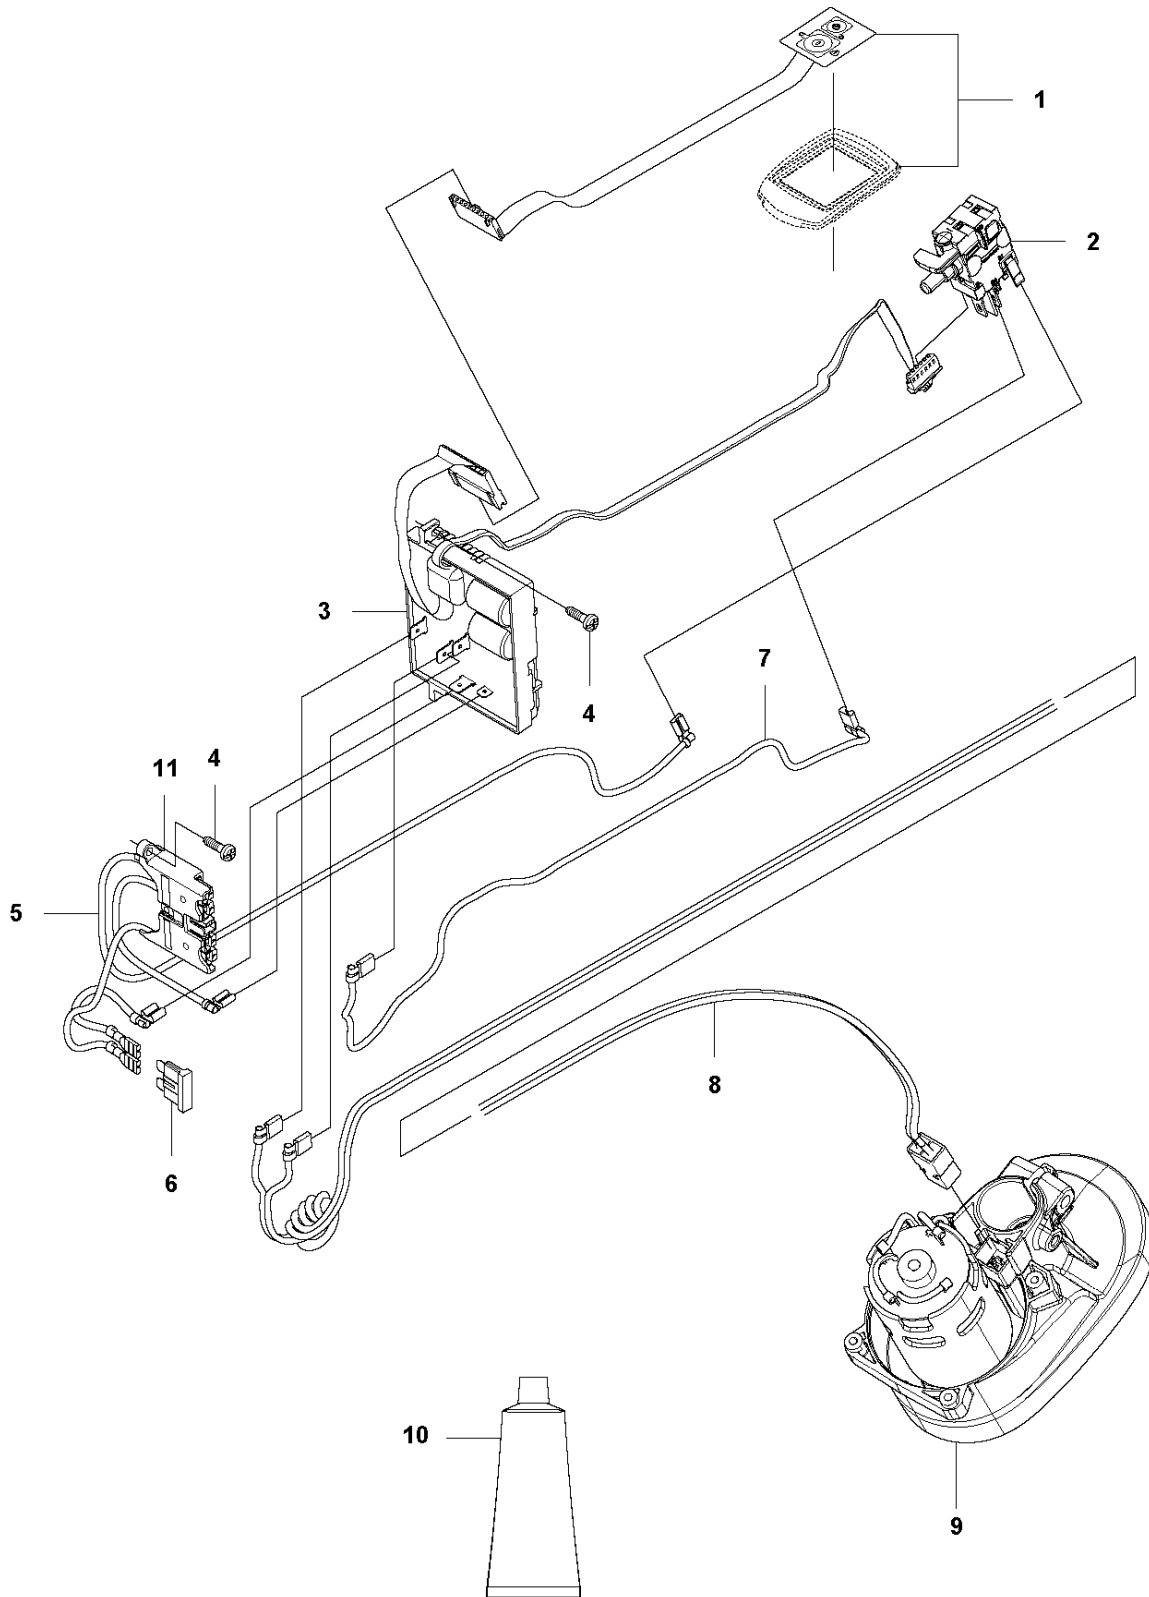

B 315iC
TUBE

TUBE

315iC

Ref	Part No	Description	Remark	QTY KIT
1	588 80 27-02	TUBE		1
2	503 21 98-35	SCREW		1
3	537 07 68-01	HANDLE		1
4	537 04 25-01	ATTACHMENT PLATE		1
5	503 22 26-01	NUT		1
6	589 29 51-01	LABEL		1

C 315iC
HANDLE

Ref	Part No	Description	Remark	QTY KIT
1	579 70 56-01	KEYPAD		1
2	577 01 31-01	HANDLE HALF		1
3	577 51 23-01	THROTTLE LOCKOUT		1
4	589 37 79-01	TRIGGER		1
5	577 01 32-02	HANDLE HALF		1
6	579 21 19-01	SCREW IHST		6

D 315iC
BATTERY HOUSING

HOUSING

315iC

Ref	Part No	Description	Remark	QTY KIT
1	577 01 41-01	COVER		1
2	577 00 76-03	HOUSING		1
3	577 02 22-01	CLAMP		1
4	579 21 19-01	SCREW IHSCT		14
5	588 91 98-01	SKID PLATE		1
6	577 01 30-02	HOUSING		1
7	585 48 00-01	SPRING		1
8	577 99 66-01	PUSH BUTTON		1
9	579 00 62-11	DECAL		1

E 315iC
ELECTRIC

ELECTRICAL

315iC

Ref	Part No	Description	Remark	QTY KIT
1	579 70 56-01	KEYPAD		1
2	578 32 69-01	TRIGGER SWITCH		1
3	578 10 45-01	DC-MOTOR CONTROLLER ASSY		1
4	503 21 28-13	SCREW CCRPANT		4
5	578 36 78-01	WIRING ASSY		1
6	579 31 68-01	FUSE		1
7	577 40 59-01	WIRING ASSY		1
8	578 11 46-01	WIRING ASSY		1
9	501 69 39-01	MOTOR HOUSING		1
10	588 17 64-01	GREASE	SB-B1500023	1
11	593 81 30-01	CONNECTOR		1