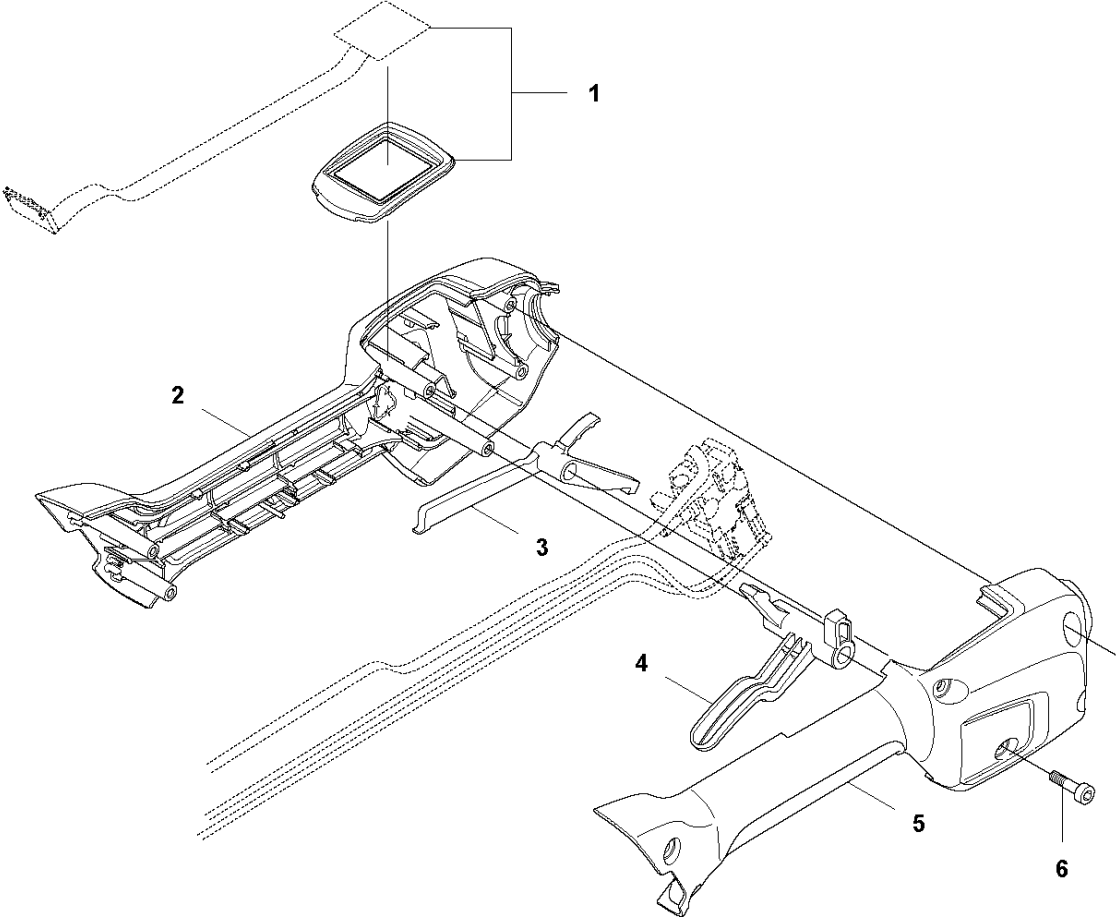

SPARE PARTS LIST

TRIMMERS/EDGERS

315iC

A 315iC
CUTTING

CUTTING EQUIPMENT

315iC

Ref	Part No	Description	Remark	QTY	KIT
1	577 42 62-01	MOTOR COVER		1	
2	579 21 19-01	SCREW IH SCT		4	
3	577 96 51-02	TRIMMER GUARD		1	
4	574 52 34-01	KNIFE		1	3
5	503 21 07-16	SCREW IH SCT		2	3
6	577 72 75-01	INSULATION WALL		1	
7	501 69 39-01	MOTOR HOUSING		1	
11	731 23 14-01	HEXAGON NUT		1	8
12	503 20 07-82	SCREW IH SCFM		1	
13	577 98 95-01	BLADE SHAFT		1	
14	578 07 02-01	BELT		1	
15	577 42 60-01	COVER		1	
16	503 21 68-16	SCREW IH SCT		5	
18	578 78 93-01	NUT		1	

B 315iC
TUBE

TUBE

315iC

Ref	Part No	Description	Remark	QTY KIT
1	588 80 27-02	TUBE		1
2	503 21 98-35	SCREW		1
3	537 07 68-01	HANDLE		1
4	537 04 25-01	ATTACHMENT PLATE		1
5	503 22 26-01	NUT		1
6	589 29 51-01	LABEL		1

C 315iC
HANDLE

Ref	Part No	Description	Remark	QTY KIT
1	579 70 56-01	KEYPAD		1
2	577 01 31-01	HANDLE HALF		1
3	577 51 23-01	THROTTLE LOCKOUT		1
4	589 37 79-01	TRIGGER		1
5	577 01 32-02	HANDLE HALF		1
6	579 21 19-01	SCREW IHST		6

D 315iC
BATTERY HOUSING

HOUSING

315iC

Ref	Part No	Description	Remark	QTY KIT
1	577 01 41-01	COVER		1
2	577 00 76-03	HOUSING		1
3	577 02 22-01	CLAMP		1
4	579 21 19-01	SCREW IHSCT		14
5	588 91 98-01	SKID PLATE		1
6	577 01 30-02	HOUSING		1
7	585 48 00-01	SPRING		1
8	577 99 66-01	PUSH BUTTON		1
9	579 00 62-11	DECAL		1