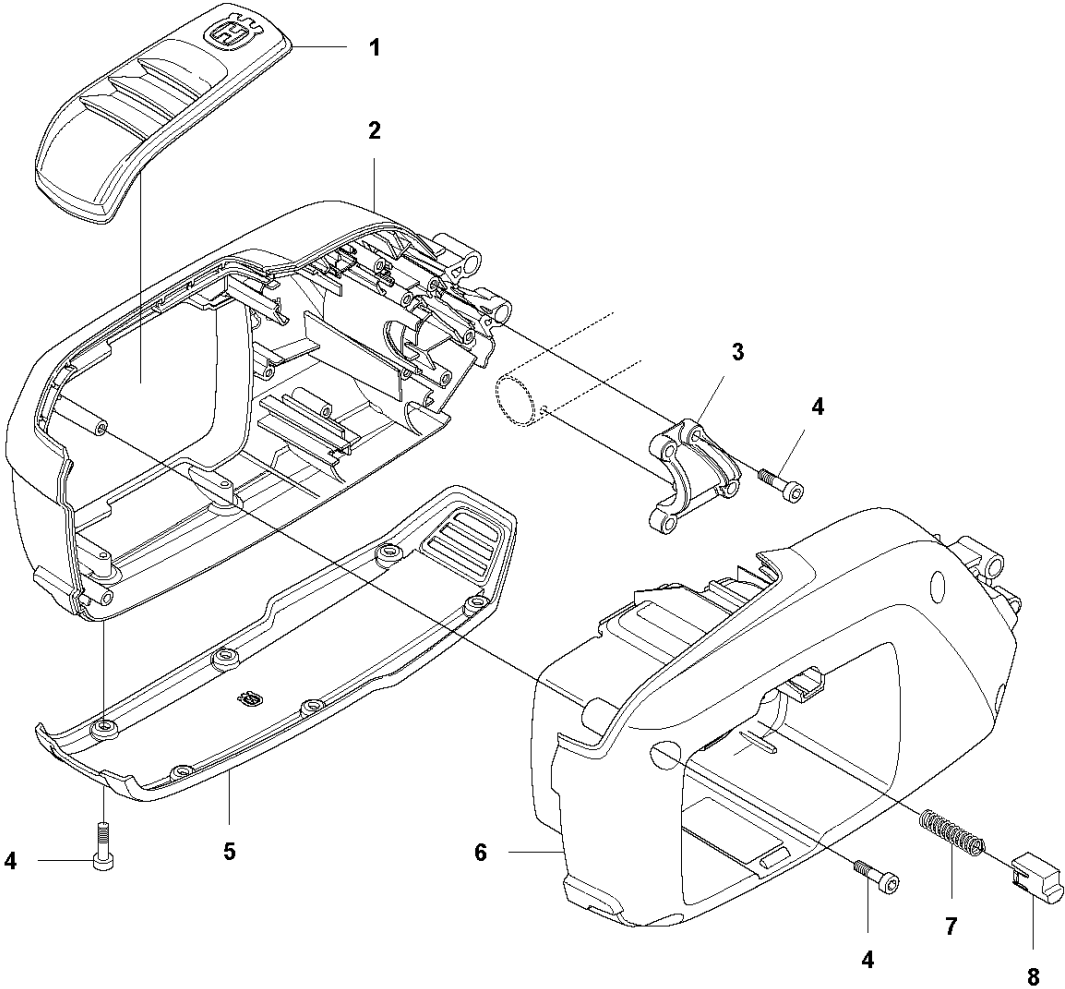

D 315iC
BATTERY HOUSING

HOUSING

315iC

Ref	Part No	Description	Remark	QTY KIT
1	577 01 41-01	COVER		1
2	577 00 76-03	HOUSING		1
3	577 02 22-01	CLAMP		1
4	579 21 19-01	SCREW IHSCT		14
5	588 91 98-01	SKID PLATE		1
6	577 01 30-02	HOUSING		1
7	585 48 00-01	SPRING		1
8	577 99 66-01	PUSH BUTTON		1
9	579 00 62-11	DECAL		1