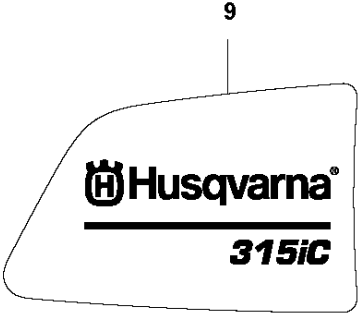

D 315iC
BATTERY HOUSING

HOUSING

315iC

Ref	Part No	Description	Remark	QTY KIT
1	577 01 41-01	COVER		1
2	577 00 76-03	HOUSING		1
3	577 02 22-01	CLAMP		1
4	579 21 19-01	SCREW IHSCT		14
5	588 91 98-01	SKID PLATE		1
6	577 01 30-02	HOUSING		1
7	585 48 00-01	SPRING		1
8	577 99 66-01	PUSH BUTTON		1
9	579 00 62-11	DECAL		1