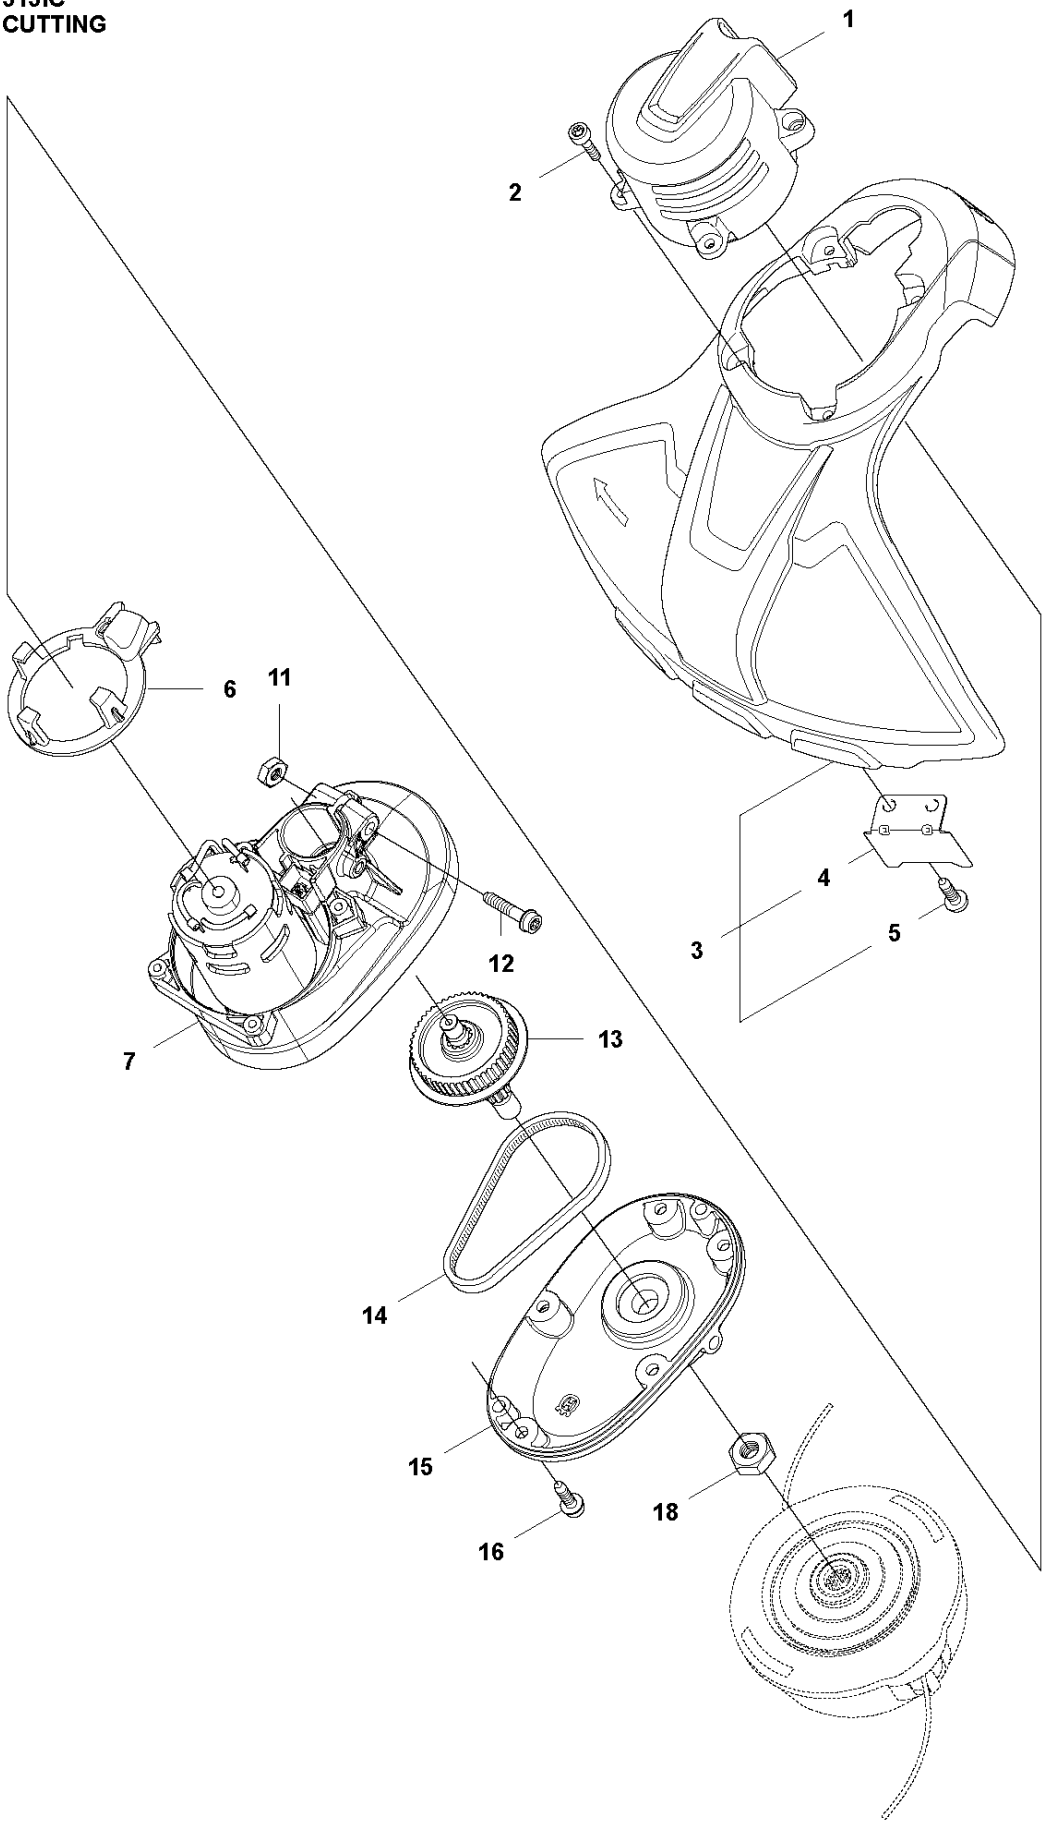

SPARE PARTS LIST

TRIMMERS/EDGERS

315iC

A 315iC
CUTTING

CUTTING EQUIPMENT

315iC

Ref	Part No	Description	Remark	QTY	KIT
1	577 42 62-01	MOTOR COVER		1	
2	579 21 19-01	SCREW IH SCT		4	
3	577 96 51-02	TRIMMER GUARD		1	
4	574 52 34-01	KNIFE		1	3
5	503 21 07-16	SCREW IH SCT		2	3
6	577 72 75-01	INSULATION WALL		1	
7	501 69 39-01	MOTOR HOUSING		1	
11	731 23 14-01	HEXAGON NUT		1	8
12	503 20 07-82	SCREW IH SCFM		1	
13	577 98 95-01	BLADE SHAFT		1	
14	578 07 02-01	BELT		1	
15	577 42 60-01	COVER		1	
16	503 21 68-16	SCREW IH SCT		5	
18	578 78 93-01	NUT		1	

B 315iC
TUBE

TUBE

315iC

Ref	Part No	Description	Remark	QTY KIT
1	588 80 27-02	TUBE		1
2	503 21 98-35	SCREW		1
3	537 07 68-01	HANDLE		1
4	537 04 25-01	ATTACHMENT PLATE		1
5	503 22 26-01	NUT		1
6	589 29 51-01	LABEL		1

C 315iC
HANDLE

Ref	Part No	Description	Remark	QTY KIT
1	579 70 56-01	KEYPAD		1
2	577 01 31-01	HANDLE HALF		1
3	577 51 23-01	THROTTLE LOCKOUT		1
4	589 37 79-01	TRIGGER		1
5	577 01 32-02	HANDLE HALF		1
6	579 21 19-01	SCREW IHST		6

D 315iC
BATTERY HOUSING

HOUSING

315iC

Ref	Part No	Description	Remark	QTY KIT
1	577 01 41-01	COVER		1
2	577 00 76-03	HOUSING		1
3	577 02 22-01	CLAMP		1
4	579 21 19-01	SCREW IHSCT		14
5	588 91 98-01	SKID PLATE		1
6	577 01 30-02	HOUSING		1
7	585 48 00-01	SPRING		1
8	577 99 66-01	PUSH BUTTON		1
9	579 00 62-11	DECAL		1