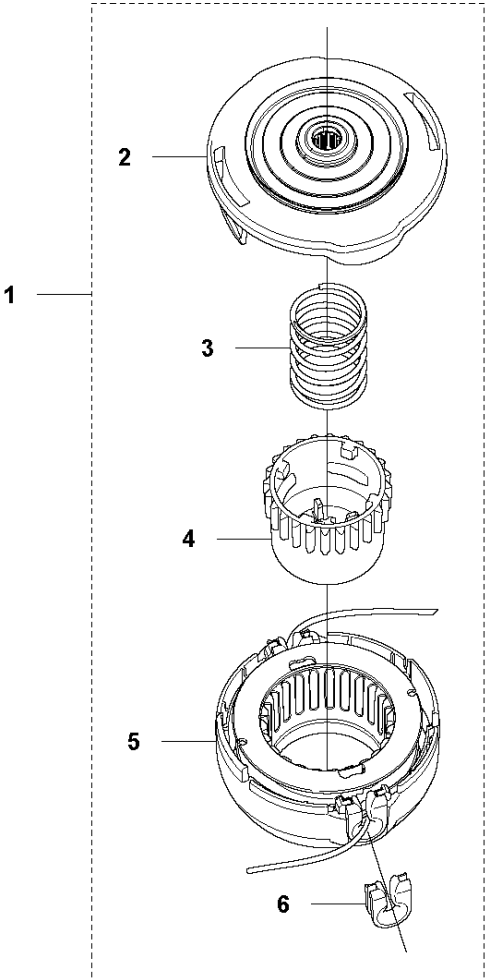

F 315iC
ACCESSORIES

ACCESSORIES

315iC

Ref	Part No	Description	Remark	QTY	KIT
1	579 29 40-03	TRIMMER HEAD		1	
2	585 51 08-02	HOUSING ASSY		1	1
3	577 05 03-01	SPRING		1	1
4	577 04 93-01	KNOB		1	1
5	578 19 69-01	COVER		1	1
6	501 33 04-01	GROMMET		2	1