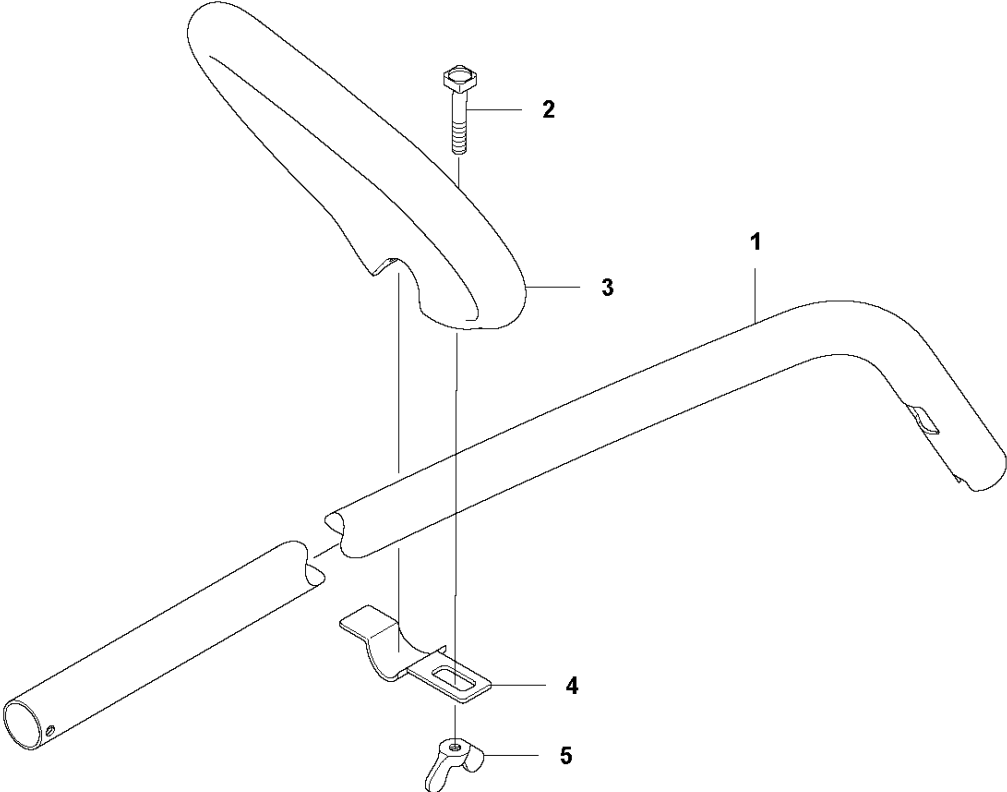

SPARE PARTS LIST

TRIMMERS/EDGERS

315iC

A 315iC
CUTTING

CUTTING EQUIPMENT

315iC

Ref	Part No	Description	Remark	QTY	KIT
1	577 42 62-01	MOTOR COVER		1	
2	579 21 19-01	SCREW IH SCT		4	
3	577 96 51-02	TRIMMER GUARD		1	
4	574 52 34-01	KNIFE		1	3
5	503 21 07-16	SCREW IH SCT		2	3
6	577 72 75-01	INSULATION WALL		1	
7	501 69 39-01	MOTOR HOUSING		1	
11	731 23 14-01	HEXAGON NUT		1	8
12	503 20 07-82	SCREW IH SCFM		1	
13	577 98 95-01	BLADE SHAFT		1	
14	578 07 02-01	BELT		1	
15	577 42 60-01	COVER		1	
16	503 21 68-16	SCREW IH SCT		5	
18	578 78 93-01	NUT		1	

B 315iC
TUBE

TUBE

315iC

Ref	Part No	Description	Remark	QTY KIT
1	588 80 27-02	TUBE		1
2	503 21 98-35	SCREW		1
3	537 07 68-01	HANDLE		1
4	537 04 25-01	ATTACHMENT PLATE		1
5	503 22 26-01	NUT		1
6	589 29 51-01	LABEL		1

C 315iC
HANDLE

Ref	Part No	Description	Remark	QTY KIT
1	579 70 56-01	KEYPAD		1
2	577 01 31-01	HANDLE HALF		1
3	577 51 23-01	THROTTLE LOCKOUT		1
4	589 37 79-01	TRIGGER		1
5	577 01 32-02	HANDLE HALF		1
6	579 21 19-01	SCREW IHST		6

D 315iC
BATTERY HOUSING

HOUSING

315iC

Ref	Part No	Description	Remark	QTY KIT
1	577 01 41-01	COVER		1
2	577 00 76-03	HOUSING		1
3	577 02 22-01	CLAMP		1
4	579 21 19-01	SCREW IHSCT		14
5	588 91 98-01	SKID PLATE		1
6	577 01 30-02	HOUSING		1
7	585 48 00-01	SPRING		1
8	577 99 66-01	PUSH BUTTON		1
9	579 00 62-11	DECAL		1