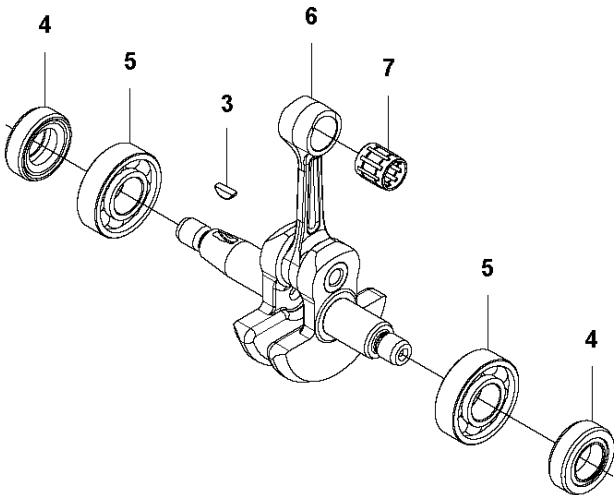

SPARE PARTS LIST

HEDGE TRIMMERS/POLE HEDGE
TRIMMERS

325 HE4, 966787701 from 2015 -

C2 325HE4
SHAFT

HANDLE

325 HE4, 966787701 from 2015 -

Ref	Part No	Description	Remark	QTY KIT
1	584 97 79-01	TUBE		1
2	537 41 64-03	COVER		1
3	537 08 55-02	HANDLE		1
4	525 75 51-01	SCREW ITXSCFM		1
5	503 94 10-01	HOOK		1
6	731 23 14-01	HEXAGON NUT		1
9	581 81 51-01	DRIVE SHAFT		1
10	585 94 40-01	DECAL		1

N 325HE3, 325HE4
CRANKSHAFT

CRANKSHAFT

325 HE4, 966787701 from 2015 -

Ref	Part No	Description	Remark	QTY KIT
1	576 40 46-01	MUFFLER		1
2	544 25 68-01	SCREW		1
3	506 68 94-01	KEY		1
4	504 12 15-01	SEALING		2
5	506 61 03-01	BEARING		2
6	579 22 32-01	CRANKSHAFT		1
7	576 40 27-01	BEARING		1

P 325HE3, 325HE4
CARBURETOR

CARBURETOR

325 HE4, 966787701 from 2015 -

Ref	Part No	Description	Remark	QTY KIT
1	520 97 63-01	SCREW		1
2	577 81 57-01	SCREW		1
3	513 59 32-01	SPRING		1
4	579 19 06-01	COVER		1
5	520 95 48-01	GASKET		1
6	502 21 36-01	DIAPHRAGM PUMP		1
7	513 40 08-01	SWIVEL		1
8	516 52 42-01	WASHER		1
9	506 73 86-01	RETAINER RING		1
10	579 19 07-01	SHAFT		1
11	577 81 55-01	SPRING		1
12	520 75 98-01	SCREW		1
13	520 97 86-01	VALVE		1
14	520 95 70-01	SCREEN		1
15	505 05 79-01	SPRING		1
16	584 90 12-01	PISTON ASSY		1
17	520 75 98-01	SCREW		1
18	579 19 08-01	LEVER		1
19	505 05 65-01	RING		1
20	579 19 10-01	SHAFT		1
21	516 52 42-01	WASHER		1
22	584 90 13-01	LEVER		1
23	579 19 11-01	SPRING		1
24	520 75 98-01	SCREW		1
25	581 15 49-01	VALVE		1
26	578 89 54-01	SPRING		1
27	520 97 74-01	PIN		1
28	577 80 72-01	LEVER		1
29	521 08 54-01	VALVE.INLET		1
30	577 80 71-01	SCREW		1
31	516 97 21-01	GASKET		1
32	577 80 70-01	DIAPHRAGM		1
33	514 18 92-01	COVER		1
34	520 97 88-01	SCREW ASSY		4
35	514 24 26-01	BALL		1
36	514 24 33-01	SPRING.CHOKE		1
37	580 68 48-01	GASKET KIT	Coomopes by item 5, 6, 31 and 32	1