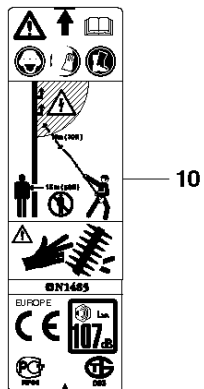

SPARE PARTS LIST

HEDGE TRIMMERS/POLE HEDGE
TRIMMERS

325 HE4, 966787701 from 2015 -

C2 325HE4
SHAFT

HANDLE

325 HE4, 966787701 from 2015 -

Ref	Part No	Description	Remark	QTY KIT
1	584 97 79-01	TUBE		1
2	537 41 64-03	COVER		1
3	537 08 55-02	HANDLE		1
4	525 75 51-01	SCREW ITXSCFM		1
5	503 94 10-01	HOOK		1
6	731 23 14-01	HEXAGON NUT		1
9	581 81 51-01	DRIVE SHAFT		1
10	585 94 40-01	DECAL		1