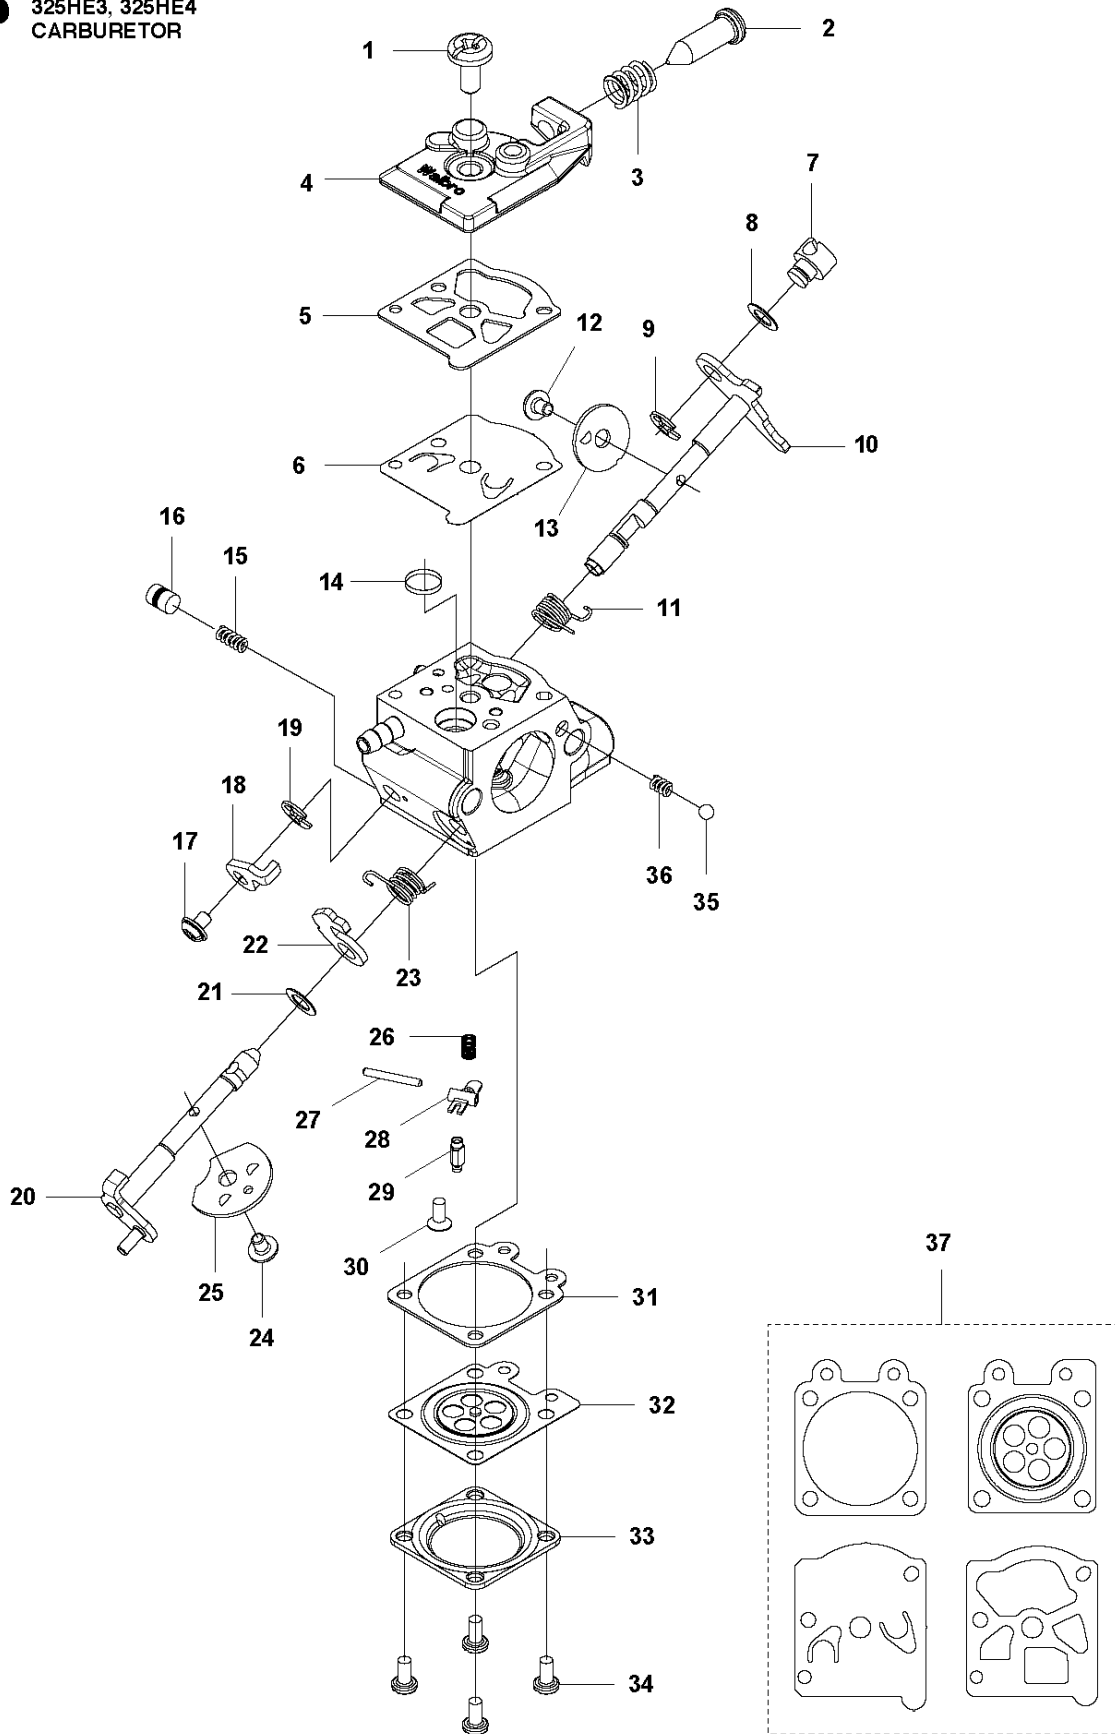

SPARE PARTS LIST

HEDGE TRIMMERS/POLE HEDGE
TRIMMERS

325 HE4, 966787701 from 2015 -

C2 325HE4
SHAFT

HANDLE

325 HE4, 966787701 from 2015 -

Ref	Part No	Description	Remark	QTY KIT
1	584 97 79-01	TUBE		1
2	537 41 64-03	COVER		1
3	537 08 55-02	HANDLE		1
4	525 75 51-01	SCREW ITXSCFM		1
5	503 94 10-01	HOOK		1
6	731 23 14-01	HEXAGON NUT		1
9	581 81 51-01	DRIVE SHAFT		1
10	585 94 40-01	DECAL		1

N 325HE3, 325HE4
CRANKSHAFT

CRANKSHAFT

325 HE4, 966787701 from 2015 -

Ref	Part No	Description	Remark	QTY KIT
1	576 40 46-01	MUFFLER		1
2	544 25 68-01	SCREW		1
3	506 68 94-01	KEY		1
4	504 12 15-01	SEALING		2
5	506 61 03-01	BEARING		2
6	579 22 32-01	CRANKSHAFT		1
7	576 40 27-01	BEARING		1

P 325HE3, 325HE4
CARBURETOR

CARBURETOR

325 HE4, 966787701 from 2015 -

Ref	Part No	Description	Remark	QTY KIT
1	520 97 63-01	SCREW		1
2	577 81 57-01	SCREW		1
3	513 59 32-01	SPRING		1
4	579 19 06-01	COVER		1
5	520 95 48-01	GASKET		1
6	502 21 36-01	DIAPHRAGM PUMP		1
7	513 40 08-01	SWIVEL		1
8	516 52 42-01	WASHER		1
9	506 73 86-01	RETAINER RING		1
10	579 19 07-01	SHAFT		1
11	577 81 55-01	SPRING		1
12	520 75 98-01	SCREW		1
13	520 97 86-01	VALVE		1
14	520 95 70-01	SCREEN		1
15	505 05 79-01	SPRING		1
16	584 90 12-01	PISTON ASSY		1
17	520 75 98-01	SCREW		1
18	579 19 08-01	LEVER		1
19	505 05 65-01	RING		1
20	579 19 10-01	SHAFT		1
21	516 52 42-01	WASHER		1
22	584 90 13-01	LEVER		1
23	579 19 11-01	SPRING		1
24	520 75 98-01	SCREW		1
25	581 15 49-01	VALVE		1
26	578 89 54-01	SPRING		1
27	520 97 74-01	PIN		1
28	577 80 72-01	LEVER		1
29	521 08 54-01	VALVE.INLET		1
30	577 80 71-01	SCREW		1
31	516 97 21-01	GASKET		1
32	577 80 70-01	DIAPHRAGM		1
33	514 18 92-01	COVER		1
34	520 97 88-01	SCREW ASSY		4
35	514 24 26-01	BALL		1
36	514 24 33-01	SPRING.CHOKE		1
37	580 68 48-01	GASKET KIT	Coomopes by item 5, 6, 31 and 32	1