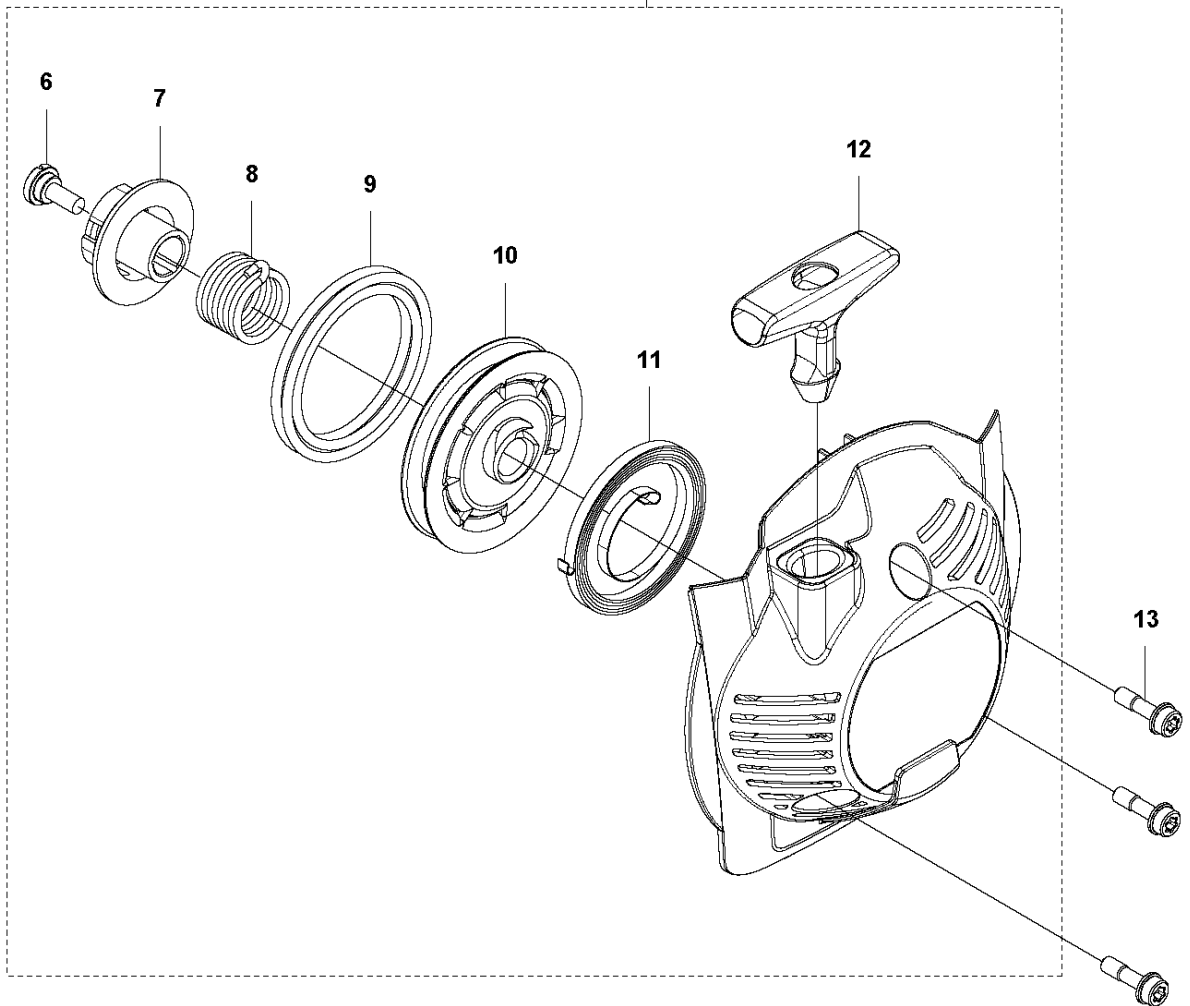

H 325HE3, 325HE4
STARTER

5