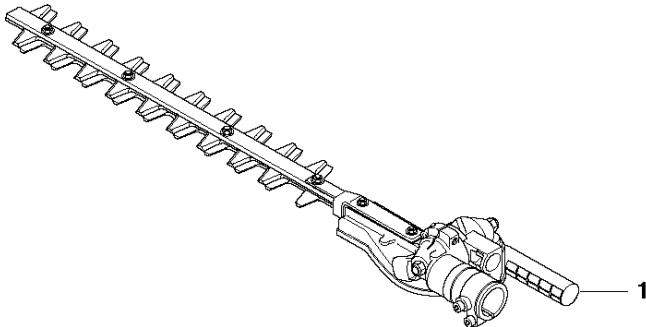

CUTTING EQUIPMENT

325 HE4, 966787701 from 2015 -

Ref	Part No	Description	Remark	QTY KIT
1	505 06 55-02	CUTTING DECK		1
2	503 22 75-02	NUT		4
3	503 22 10-12	HEXAGON NUT		2
4	725 63 31-55	SCREW IHCSFM		2
5	503 23 00-24	WASHER		4
6	503 20 17-22	SCREW EHHM		4
7	581 25 93-04	TRANSPORT GUARD		1
8	505 06 48-01	BLADE		1
9	505 06 48-01	BLADE		1
10	537 28 39-01	BEAM		1
11	544 46 27-01	WASHER STEEL		1

B3 325HE4
CUTTING EQUIPMENT