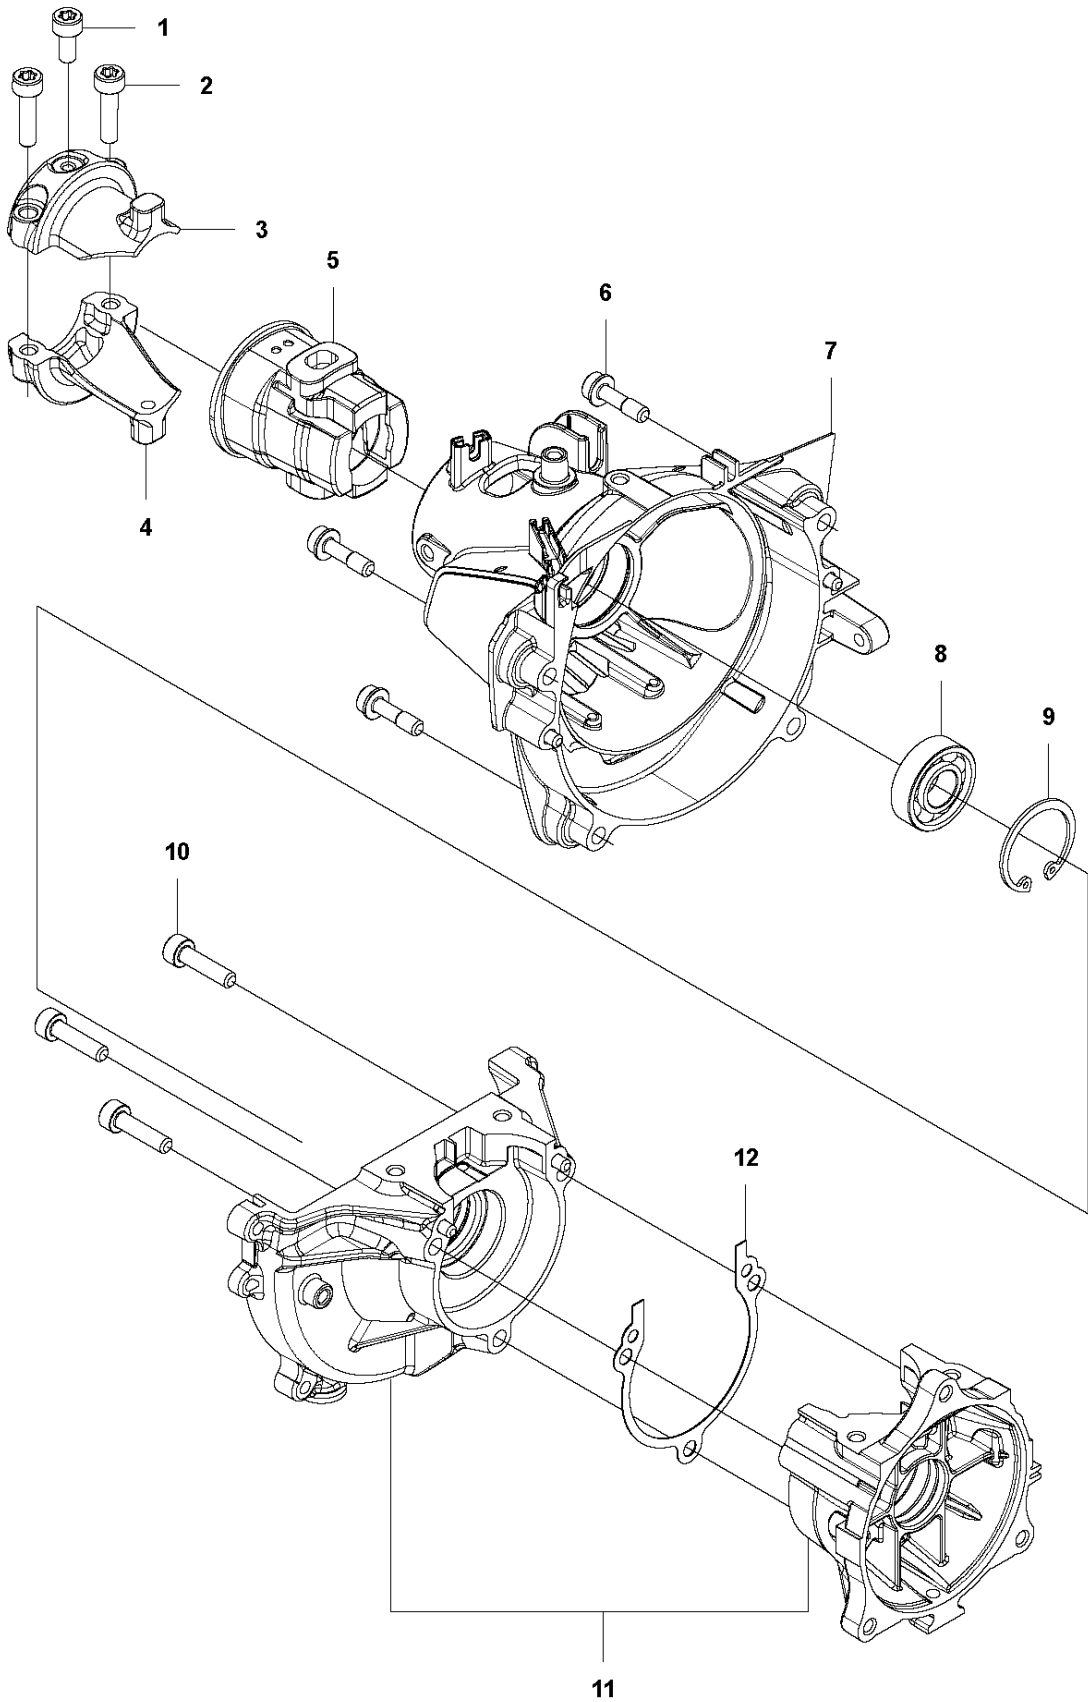

J 325HE3, 325HE4
CRANKCASE

CRANKCASE

325 HE4, 966787701 from 2015 -

Ref	Part No	Description	Remark	QTY KIT
1	525 82 49-14	SCREW ITXSCM		1
2	577 94 20-01	BOLT		2
3	576 42 07-02	BRACKET		1
4	576 42 08-02	BRACKET		1
5	576 42 05-01	CUSHION		1
6	577 81 54-01	BOLT		4
7	576 40 41-01	HOUSING		1
8	525 95 32-01	BEARING		1
9	506 60 99-01	RING		1
10	504 11 43-01	SCREW		3
11	581 30 86-02	CRANKCASE		1
12	576 39 95-02	GASKET		1