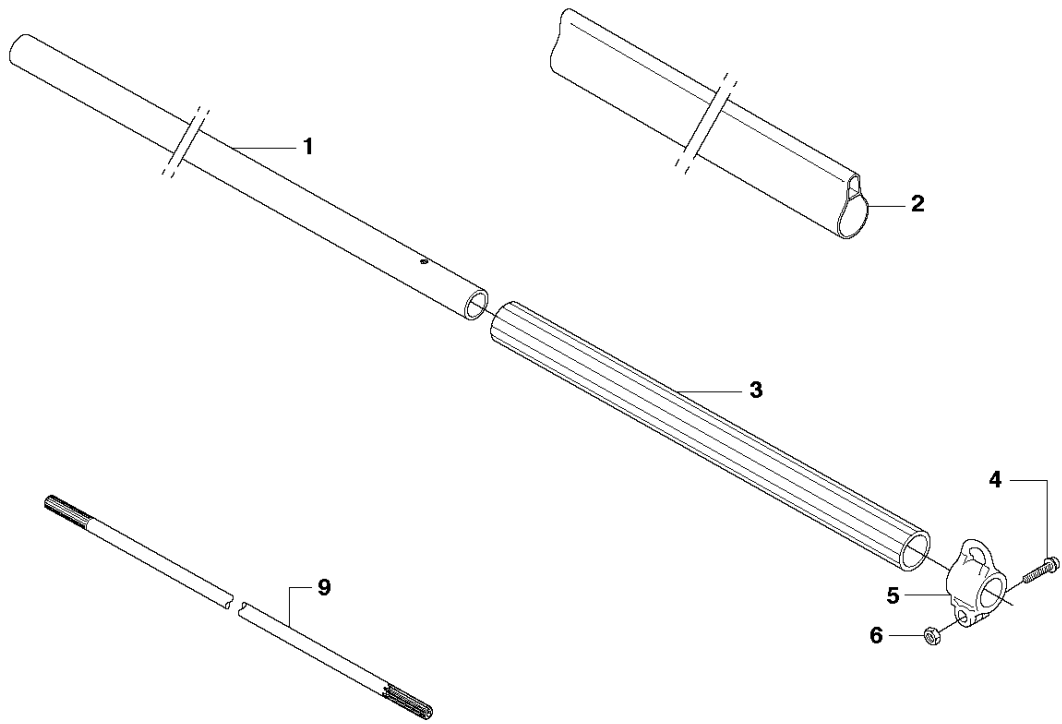

SPARE PARTS LIST

HEDGE TRIMMERS/POLE HEDGE
TRIMMERS

325 HE4, 966787701 from 2015 -

C2 325HE4
SHAFT

HANDLE

325 HE4, 966787701 from 2015 -

Ref	Part No	Description	Remark	QTY KIT
1	584 97 79-01	TUBE		1
2	537 41 64-03	COVER		1
3	537 08 55-02	HANDLE		1
4	525 75 51-01	SCREW ITXSCFM		1
5	503 94 10-01	HOOK		1
6	731 23 14-01	HEXAGON NUT		1
9	581 81 51-01	DRIVE SHAFT		1
10	585 94 40-01	DECAL		1

N 325HE3, 325HE4
CRANKSHAFT

CRANKSHAFT

325 HE4, 966787701 from 2015 -

Ref	Part No	Description	Remark	QTY KIT
1	576 40 46-01	MUFFLER		1
2	544 25 68-01	SCREW		1
3	506 68 94-01	KEY		1
4	504 12 15-01	SEALING		2
5	506 61 03-01	BEARING		2
6	579 22 32-01	CRANKSHAFT		1
7	576 40 27-01	BEARING		1

P 325HE3, 325HE4
CARBURETOR

CARBURETOR

325 HE4, 966787701 from 2015 -

Ref	Part No	Description	Remark	QTY KIT
1	520 97 63-01	SCREW		1
2	577 81 57-01	SCREW		1
3	513 59 32-01	SPRING		1
4	579 19 06-01	COVER		1
5	520 95 48-01	GASKET		1
6	502 21 36-01	DIAPHRAGM PUMP		1
7	513 40 08-01	SWIVEL		1
8	516 52 42-01	WASHER		1
9	506 73 86-01	RETAINER RING		1
10	579 19 07-01	SHAFT		1
11	577 81 55-01	SPRING		1
12	520 75 98-01	SCREW		1
13	520 97 86-01	VALVE		1
14	520 95 70-01	SCREEN		1
15	505 05 79-01	SPRING		1
16	584 90 12-01	PISTON ASSY		1
17	520 75 98-01	SCREW		1
18	579 19 08-01	LEVER		1
19	505 05 65-01	RING		1
20	579 19 10-01	SHAFT		1
21	516 52 42-01	WASHER		1
22	584 90 13-01	LEVER		1
23	579 19 11-01	SPRING		1
24	520 75 98-01	SCREW		1
25	581 15 49-01	VALVE		1
26	578 89 54-01	SPRING		1
27	520 97 74-01	PIN		1
28	577 80 72-01	LEVER		1
29	521 08 54-01	VALVE.INLET		1
30	577 80 71-01	SCREW		1
31	516 97 21-01	GASKET		1
32	577 80 70-01	DIAPHRAGM		1
33	514 18 92-01	COVER		1
34	520 97 88-01	SCREW ASSY		4
35	514 24 26-01	BALL		1
36	514 24 33-01	SPRING.CHOKE		1
37	580 68 48-01	GASKET KIT	Coomopes by item 5, 6, 31 and 32	1