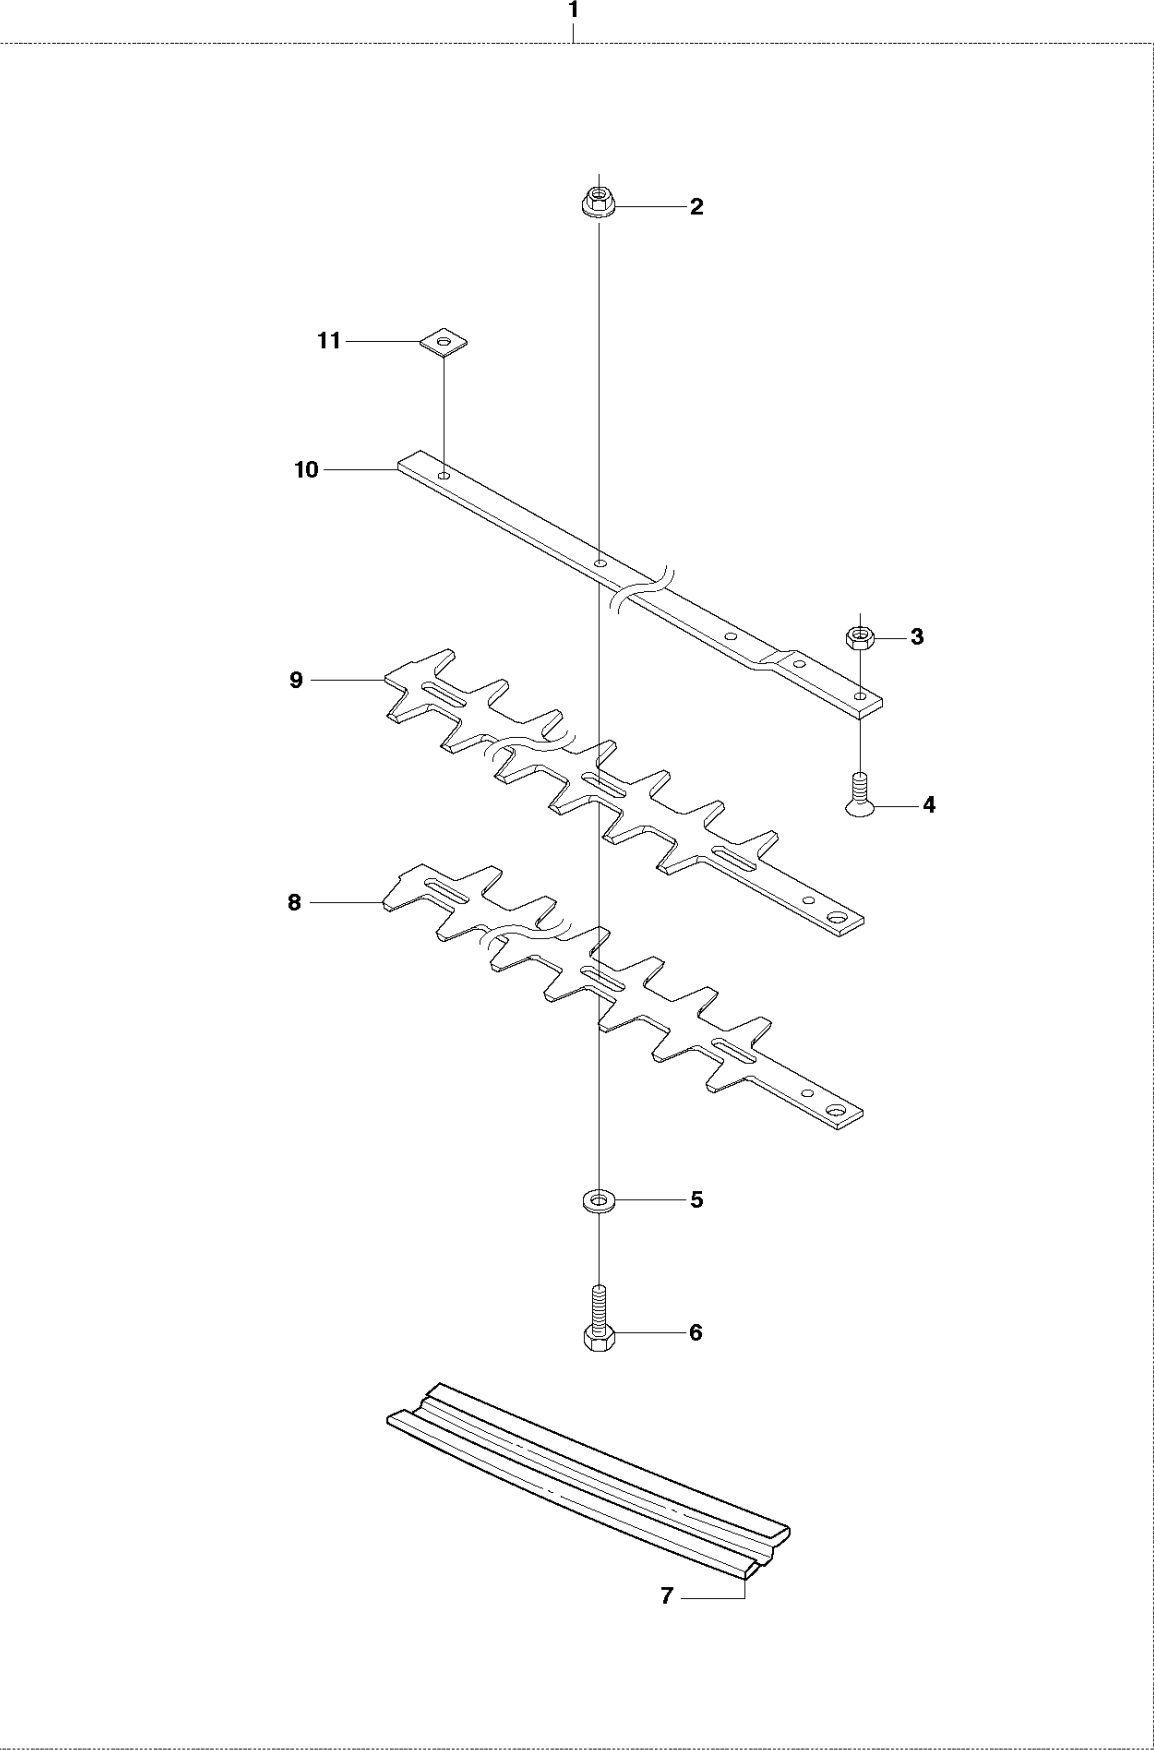

B1 325HE3, 325HE4
CUTTING EQUIPMENT

CUTTING EQUIPMENT

325 HE4, 966787701 from 2015 -

Ref	Part No	Description	Remark	QTY KIT
1	505 06 55-02	CUTTING DECK		1
2	503 22 75-02	NUT		4
3	503 22 10-12	HEXAGON NUT		2
4	725 63 31-55	SCREW IHCSFM		2
5	503 23 00-24	WASHER		4
6	503 20 17-22	SCREW EHHM		4
7	581 25 93-04	TRANSPORT GUARD		1
8	505 06 48-01	BLADE		1
9	505 06 48-01	BLADE		1
10	537 28 39-01	BEAM		1
11	544 46 27-01	WASHER STEEL		1