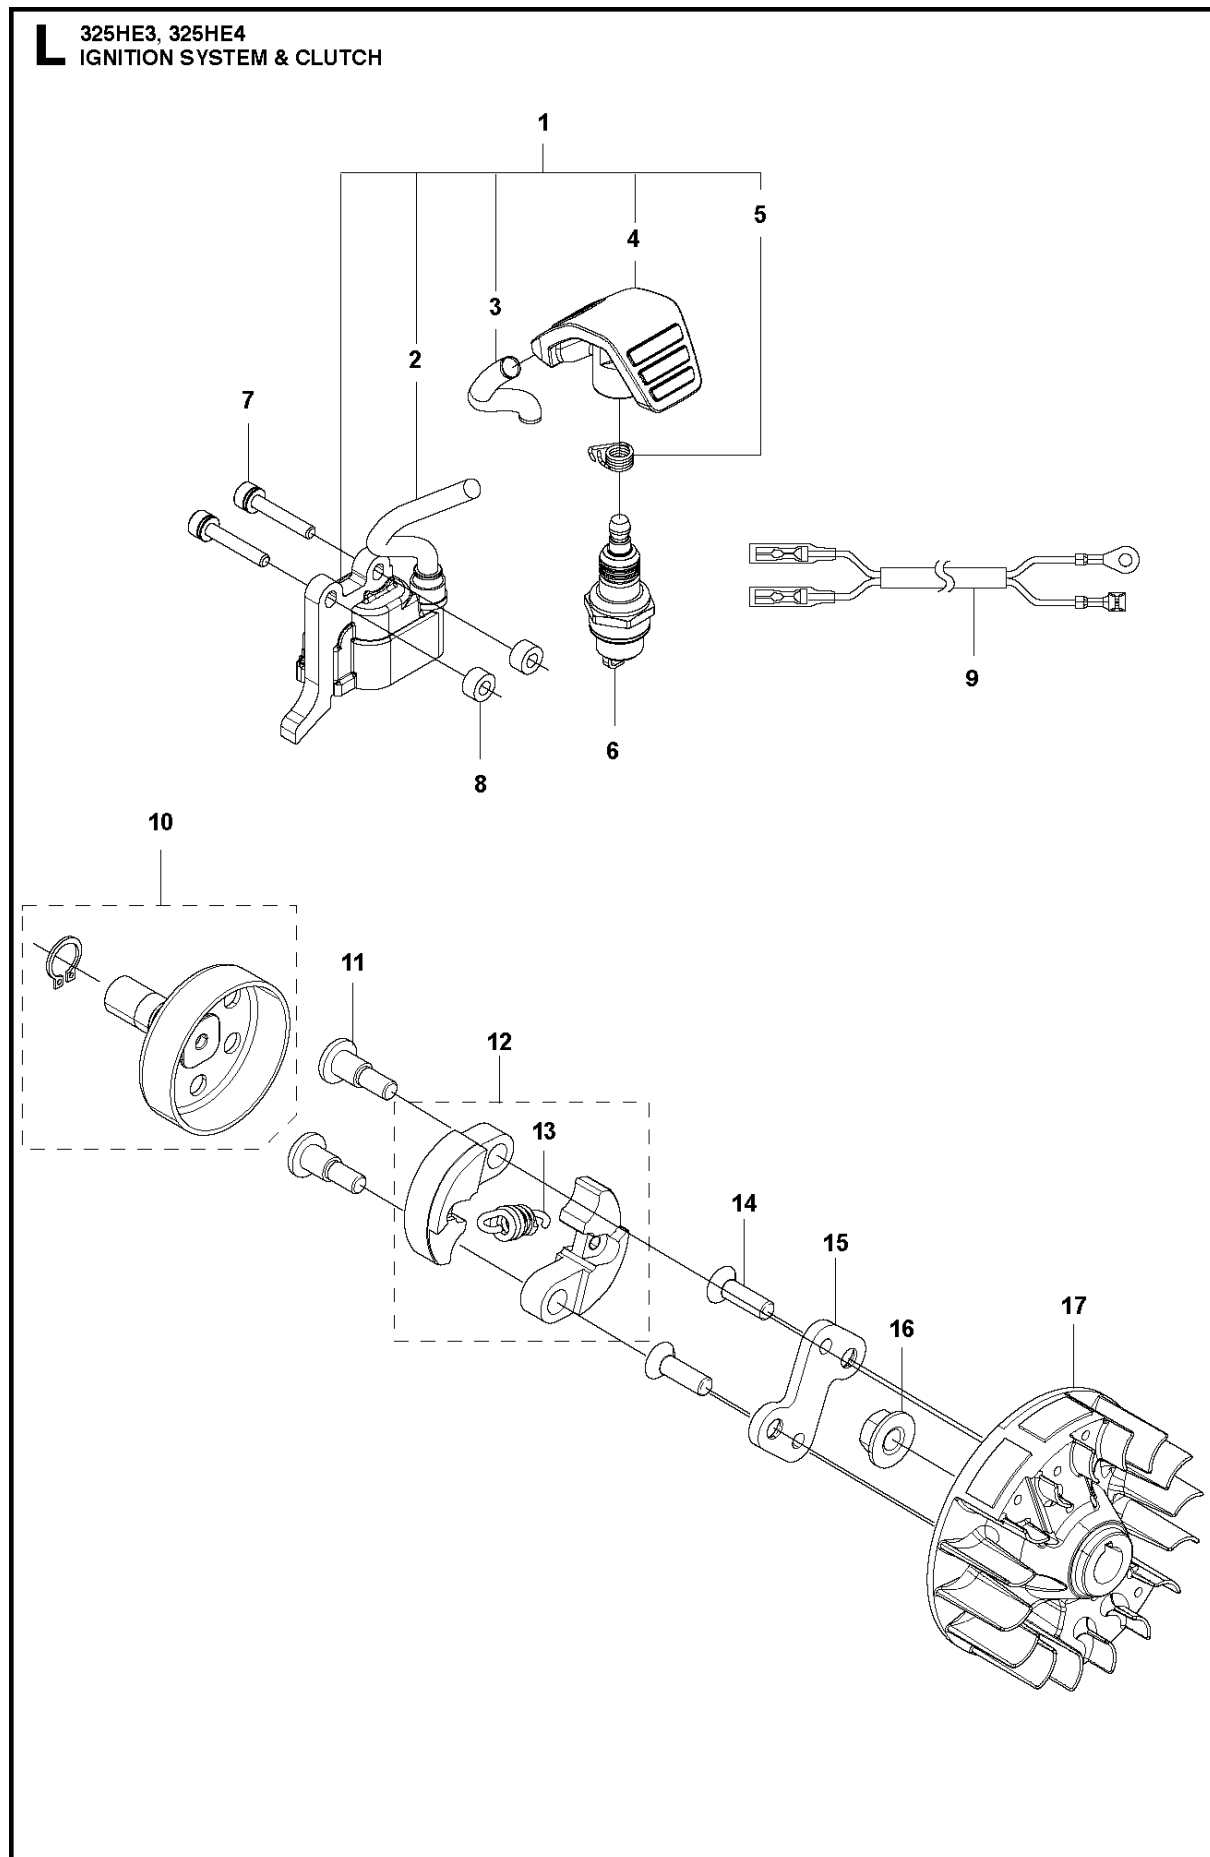

H 325HE3, 325HE4
STARTER

5

STARTER

325 HE4, 966787701 from 2015 -

Ref	Part No	Description	Remark	QTY KIT	
1	581 14 65-01	STARTER PULLEY		1	
2	521 60 04-01	E-RING		2	1
3	521 60 03-01	SPRING		2	1
4	521 60 02-01	RATCHET		2	1
5	578 99 25-01	STARTER		1	
6	506 61 30-01	SCREW		1	5
7	576 40 12-01	PULLEY		1	5
8	577 13 41-01	SPRING		1	5
9	579 06 46-01	ROPE		1	5
10	579 06 48-01	STARTER PULLEY		1	5
11	504 11 50-01	SPRING.SPIRAL		1	5
12	575 48 95-01	STARTER HANDLE		1	5
13	577 81 54-01	BOLT		3	5
14	579 36 96-01	DECAL		1	

IGNITION SYSTEM & CLUTCH

325 HE4, 966787701 from 2015 -

Ref	Part No	Description	Remark	QTY	KIT
1	588 14 15-01	IGNITION COIL		1	
2	584 82 66-01	IGNITION CABLE		1	1
3	579 59 07-01	TUBE		1	1
4	586 10 72-01	SPARK PLUG CAP		1	1
5	588 17 62-01	SPRING		1	1
6	584 96 81-01	SPARK PLUG	BPMR-8Y : NGK	1	
7	521 51 58-01	BOLT		2	
8	521 76 97-01	SPACER		2	
9	577 85 17-01	SHORT CIRCUIT CABLE		1	
10	586 82 97-01	CLUTCH DRUM ASSY		1	
11	525 61 54-01	SCREW		2	
12	537 04 01-02	CLUTCH ASSY		1	
13	503 14 51-01	CLUTCH SPRING		1	12
14	580 42 92-01	SCREW ITXCFSM		2	
15	580 35 54-01	CLUTCH HUB		1	
16	504 11 80-01	NUT		1	
17	578 96 78-01	FLYWHEEL		1	