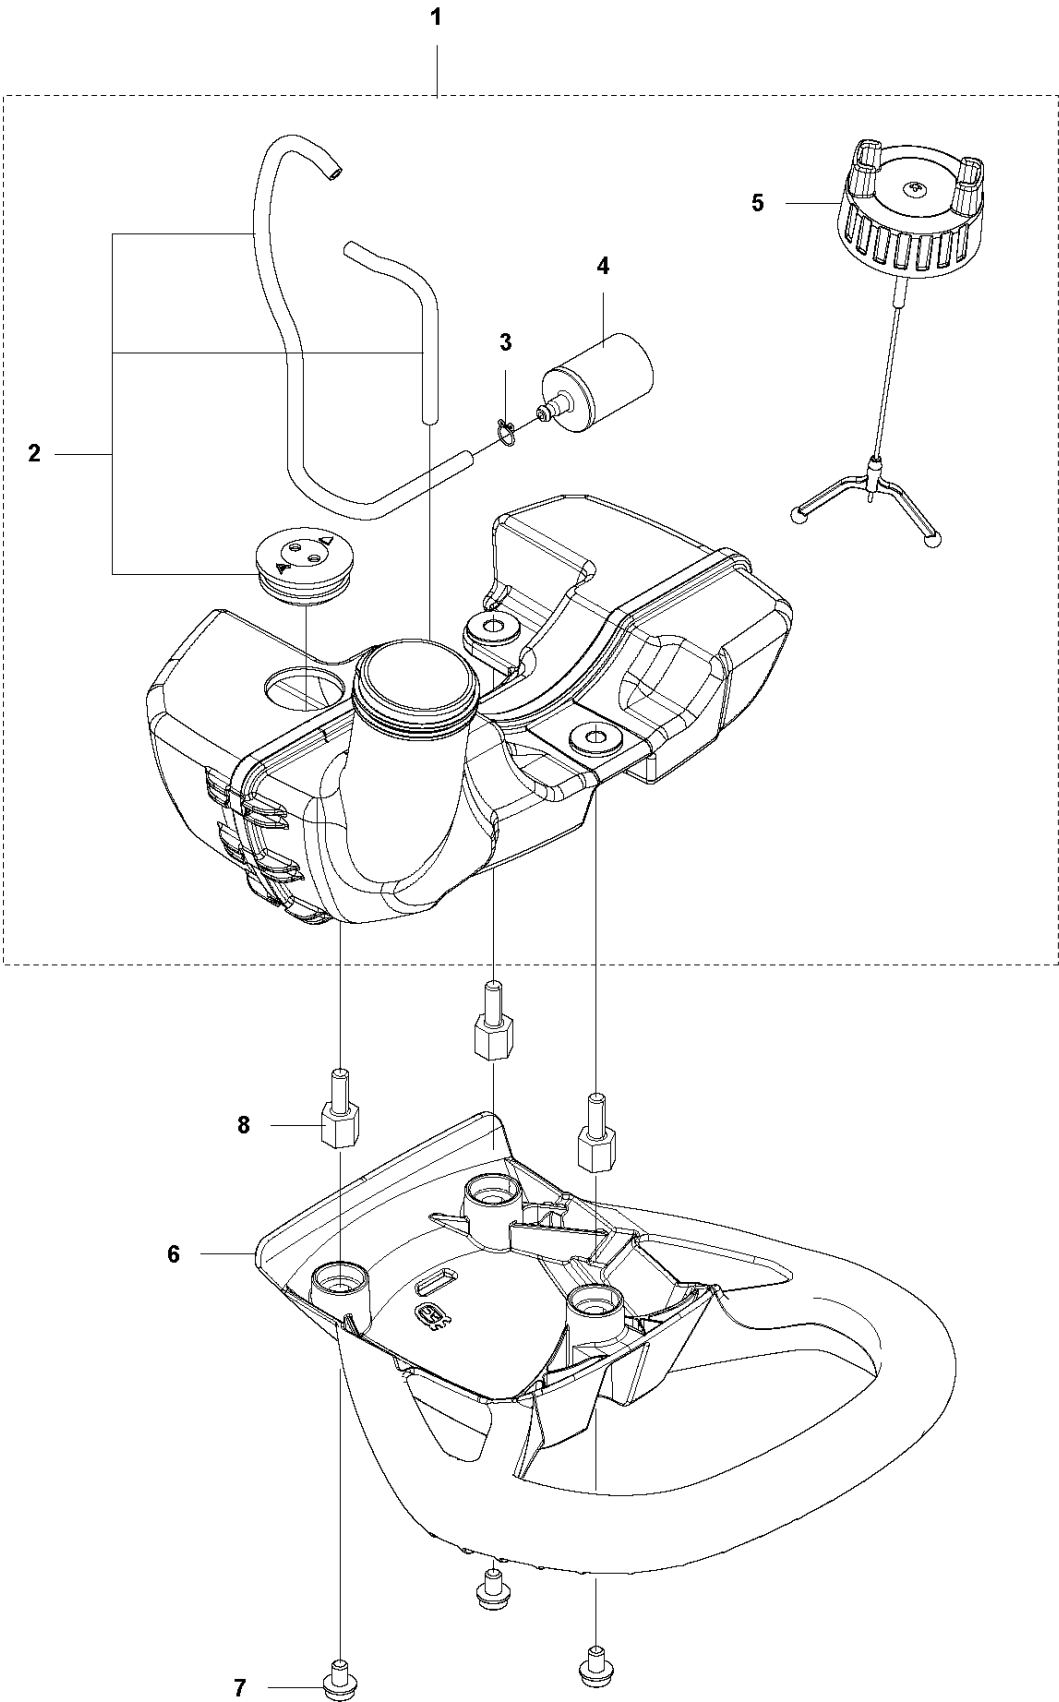

K2 325HE4
FUEL TANK

FUEL TANK

325 HE4, 966787701 from 2015 -

Ref	Part No	Description	Remark	QTY	KIT
1	576 40 51-01	FUEL TANK		1	
1	576 40 51-02	FUEL TANK	Australia / New Zealand	1	
2	579 21 03-02	HOSE ASSY		1	1
2	577 50 99-03	PIPE	Australia / New Zealand	1	
3	506 70 70-01	CLIP		1	1
4	503 44 32-01	FUEL FILTER		1	1
5	579 64 57-03	TANK CAP		1	1
6	587 36 59-01	BUMPER		1	
7	525 75 51-08	SCREW ITXSCFM		3	
8	587 61 56-01	STUD SCREW		3