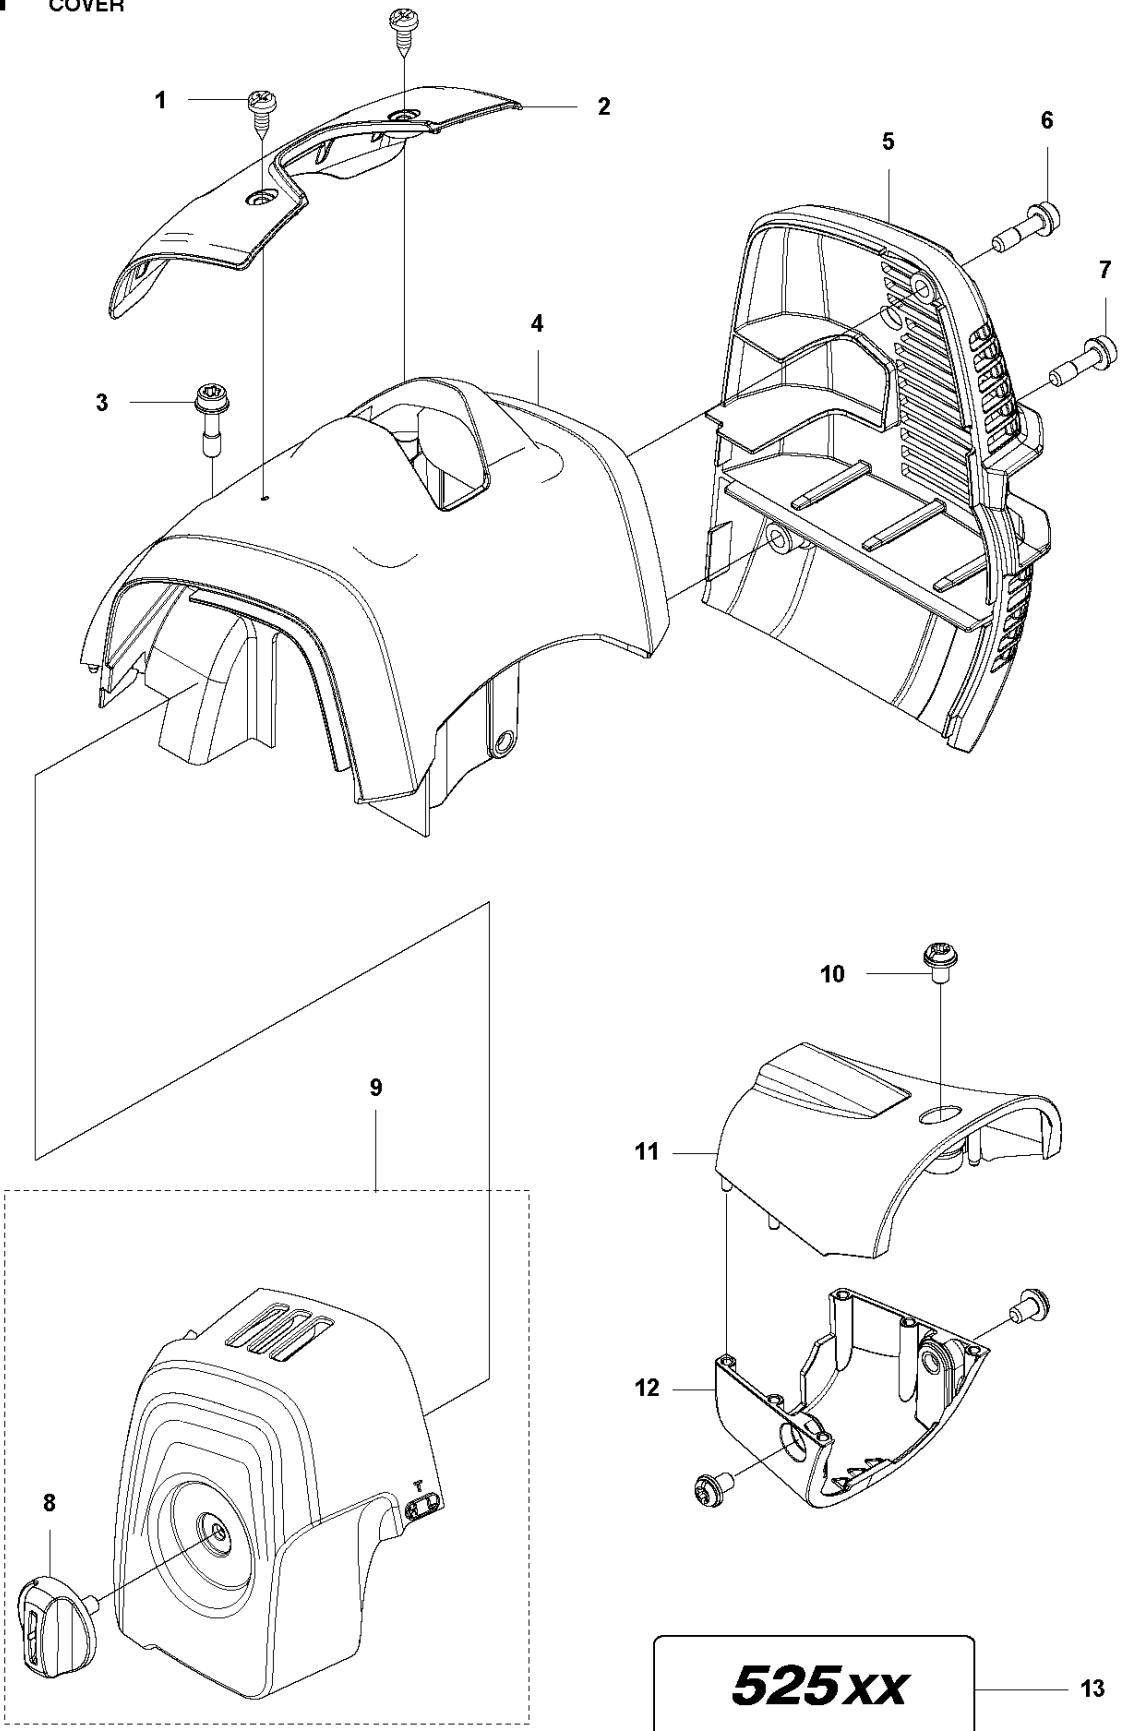

F 325HE3, 325HE4
COVER

525xx

13

COVER

325 HE4, 966787701 from 2015 -

Ref	Part No	Description	Remark	QTY	KIT
1	503 21 35-12	SCREW CCRPANT		2	
2	576 40 45-01	ARM PROTECTION		1	
3	577 81 54-01	BOLT		1	
4	592 62 13-01	CYLINDER COVER	To be used with 576404101 Housing clutch	1	
4	592 62 13-02	CYLINDER COVER	To be used with 588567701 Housing clutch	1	
5	576 40 47-01	MUFFLER GUARD		1	
6	577 81 54-01	BOLT		1	
7	577 81 54-01	BOLT		1	
8	576 99 24-02	KNOB		1	9
9	581 04 73-01	FILTER COVER ASSY		1	
10	544 25 68-01	SCREW		3	
11	577 84 82-01	COVER	524L, 525L, LS, LST, RJD	1	
11	577 85 11-01	COVER	RS	1	
12	577 84 81-01	COVER	524L, 525L, LS, LST, RJD	1	
12	577 85 10-01	COVER	RS	1	
13	579 44 58-06	DECAL	525L	1