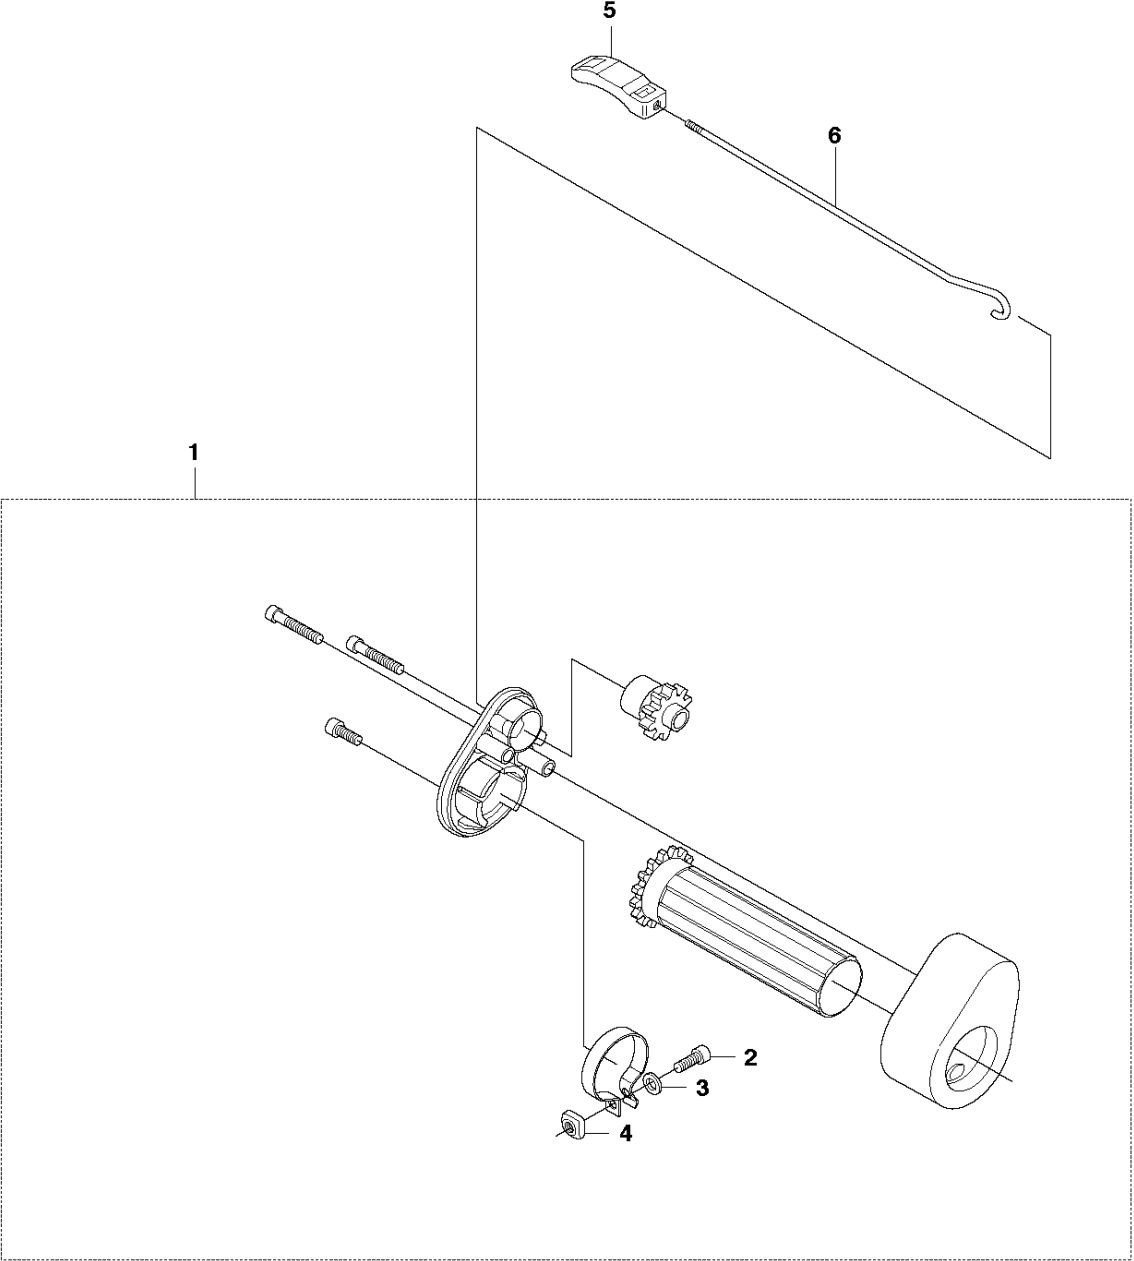

D 325HE3, 325HE4
LEVER

HANDLE

325 HE4, 966787701 from 2015 -

Ref	Part No	Description	Remark	QTY	KIT
1	537 29 50-02	HANDLE		1	
2	725 53 29-55	SCREW IHSCM		1	1
3	734 11 46-01	WASHER		1	1
4	503 22 65-01	SQUARE NUT		1	1
5	537 29 56-01	CLAMP		1	
6	522 84 89-02	SHAFT		1