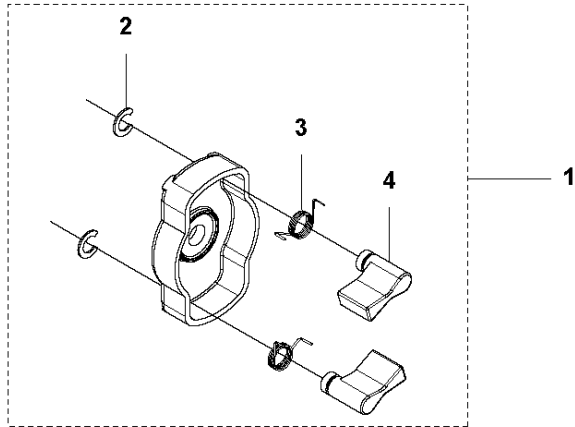

H 325HE3, 325HE4
STARTER