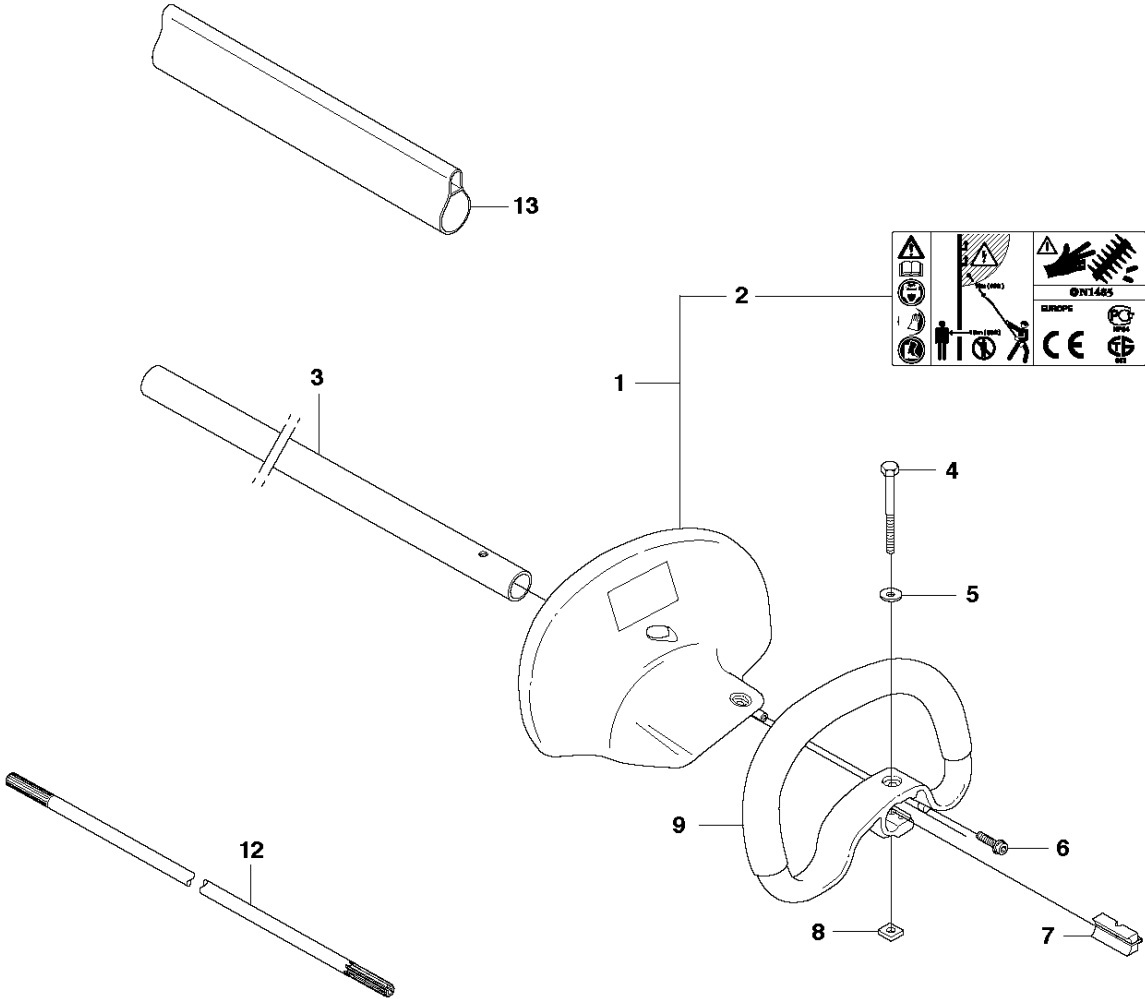

C1 325HE3
SHAFT

HANDLE

325 HE4, 966787701 from 2015 -

Ref	Part No	Description	Remark	QTY KIT
1	544 11 89-05	HAND GUARD		1
2	587 11 37-02	LABEL		1
3	586 29 25-01	TUBE ASSY		1
4	725 23 78-51	SCREW EHHM		1
5	734 11 52-01	WASHER		1
6	503 21 75-16	SCREW IHSCFT		1
7	503 94 03-01	DISTANCE		1
8	502 19 71-01	SQUARE NUT		1
9	503 87 19-08	HANDLE		1
12	581 16 17-01	DRIVE SHAFT		1
13	537 41 64-02	COVER		1