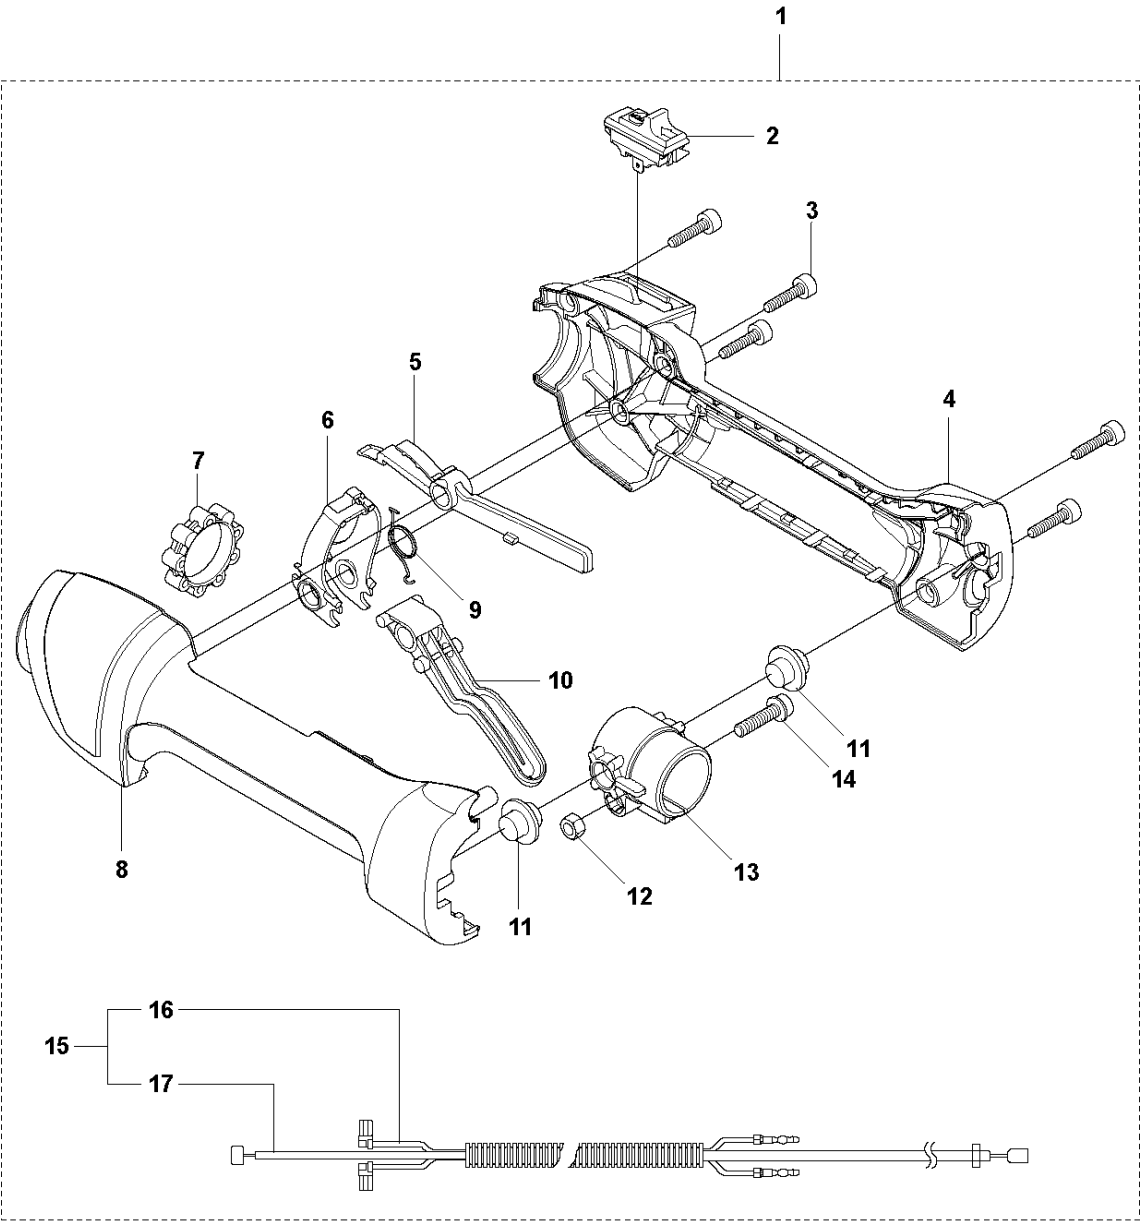

E 325HE3, 325HE4
THROTTLE CONTROLS

THROTTLE CONTROLS

325 HE4, 966787701 from 2015 -

Ref	Part No	Description	Remark	QTY	KIT
1	578 27 95-01	THROTTLE CONTROL	L, LS, LST, RJX	1	
1	578 27 95-02	THROTTLE CONTROL	LK, RJD, (LST Australia)	1	
2	537 41 90-01	SWITCH		1	1
3	575 96 05-01	SCREW IH SCT		5	1
4	544 23 84-01	HANDLE HALF	L, LS, LST, RJX	1	1
4	544 10 02-02	HANDLE HALF	LK, RJD, (LST Australia)	1	1
5	503 87 80-01	THROTTLE LOCKOUT		1	1
6	503 91 81-01	THROTTLE LEVER		1	1
7	503 96 14-01	ABSORBER		1	1
8	544 23 85-01	HANDLE HALF	L, LS, LST, RJX	1	1
8	544 10 03-02	HANDLE HALF	LK, RJD, (LST Australia)	1	1
9	544 10 08-01	RECOIL SPRING		1	1
10	503 87 79-03	THROTTLE TRIGGER		1	1
11	544 10 17-03	DAMPER	L, LS, LST, RJX	2	1
11	544 10 17-02	DAMPER	LK, RJD, (LST Australia)	2	1
12	731 23 14-01	HEXAGON NUT		1	1
13	544 11 21-01	RETAINER		1	1
14	506 68 90-01	BOLT		1	1
15	578 27 96-01	WIRING		1	1
16	502 53 16-01	SHORT CIRCUIT CABLE		1	1, 15
17	578 86 78-01	THROTTLE CABLE		1	1, 15