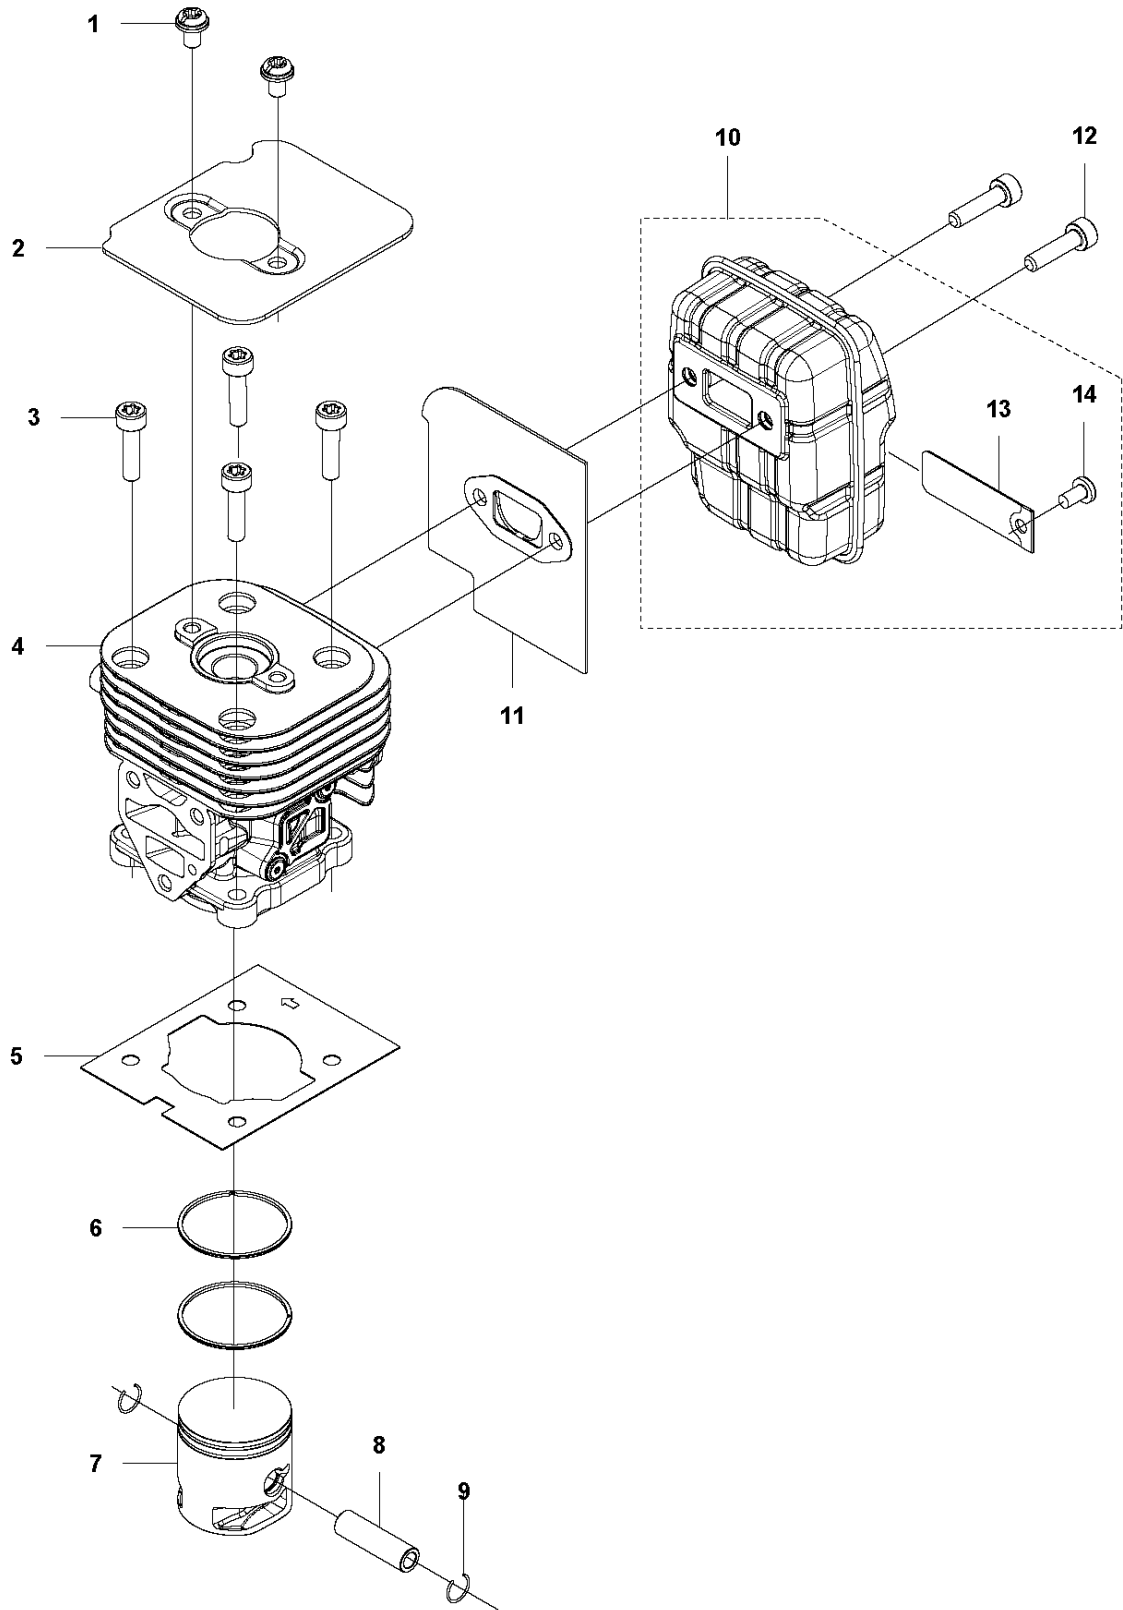

M 325HE3, 325HE4
CYLINDER PISTON & MUFFLER

CYLINDER, PISTON & MUFFLER

325 HE4, 966787701 from 2015 -

Ref	Part No	Description	Remark	QTY	KIT
1	544 25 68-01	SCREW		2	
2	578 78 53-01	PLATE		1	
3	504 11 43-01	SCREW		4	
4	577 97 90-01	CYLINDER		1	
5	576 39 87-02	GASKET		1	
6	506 61 81-01	RING		2	
7	577 91 74-01	PISTON		1	
8	505 04 07-01	PIN		1	
9	505 04 52-01	RING		2	
10	585 24 86-01	MUFFLER		1	
10	580 52 36-01	MUFFLER ASSY	USA	1	
10	585 03 29-01	MUFFLER ASSY	Australia / New Zealand	1	
11	578 40 81-01	GASKET		1	
12	504 11 43-01	SCREW		2	
13	580 51 44-01	SPARK ARRESTER		1	10
14	729 57 74-05	SCREW CRPANT		1	10