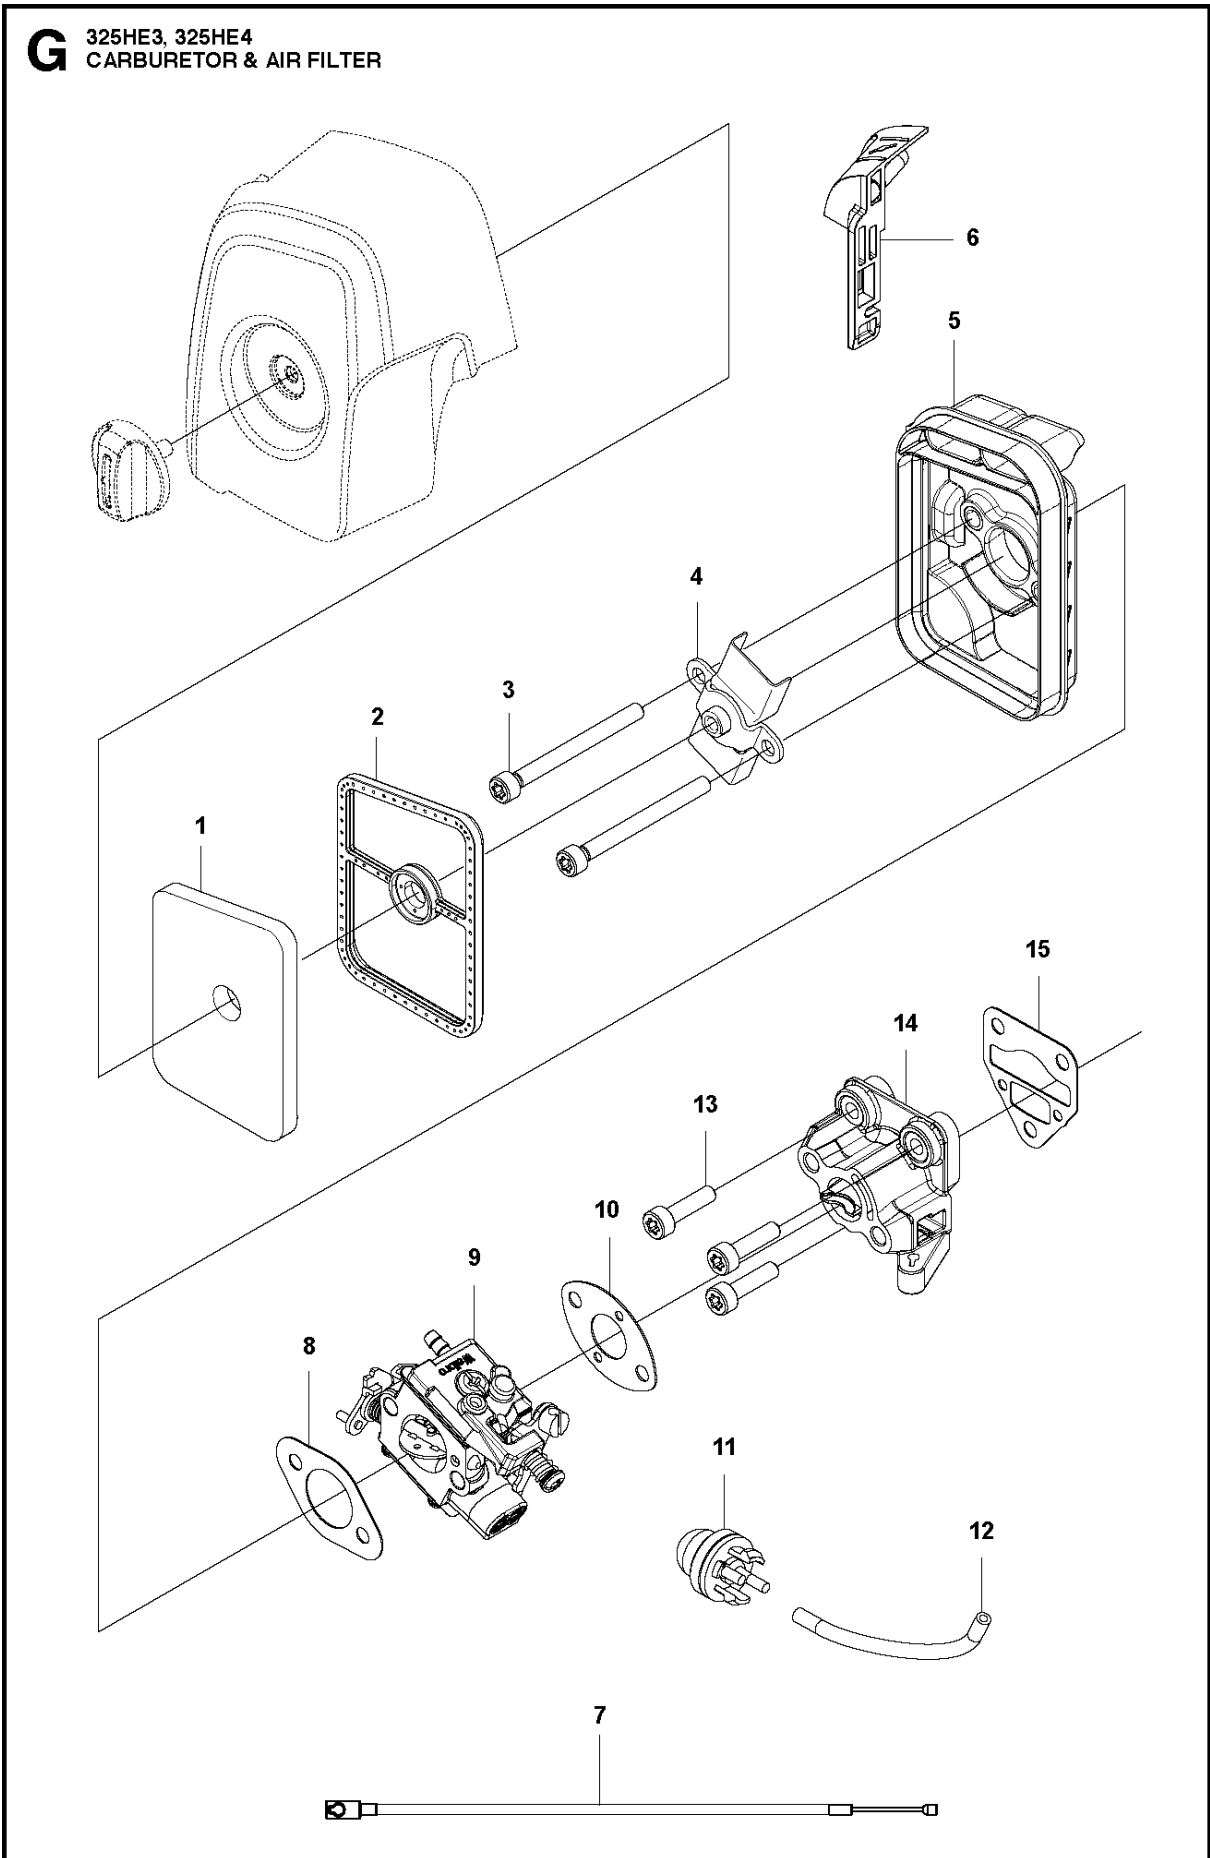

CARBURETOR & AIR FILTER

325 HE4, 966787701 from 2015 -

Ref	Part No	Description	Remark	QTY KIT
1	581 04 74-01	AIR FILTER		1
2	581 45 18-01	AIR FILTER		1
3	580 46 72-01	BOLT		2
4	580 43 79-01	PLATE		1
5	581 04 70-01	FILTER HOUSING		1
6	577 84 83-01	CHOKE CONTROL		1
7	590 90 00-01	THROTTLE CABLE		1
8	577 88 24-02	GASKET		1
9	584 90 14-01	CARBURETTOR		1
10	576 39 91-02	GASKET		1
11	503 93 66-01	PURGE		1
12	577 05 05-01	PIPE		1
13	504 11 43-01	SCREW		3
14	578 90 83-01	INSULATOR		1
15	576 39 89-01	GASKET		1