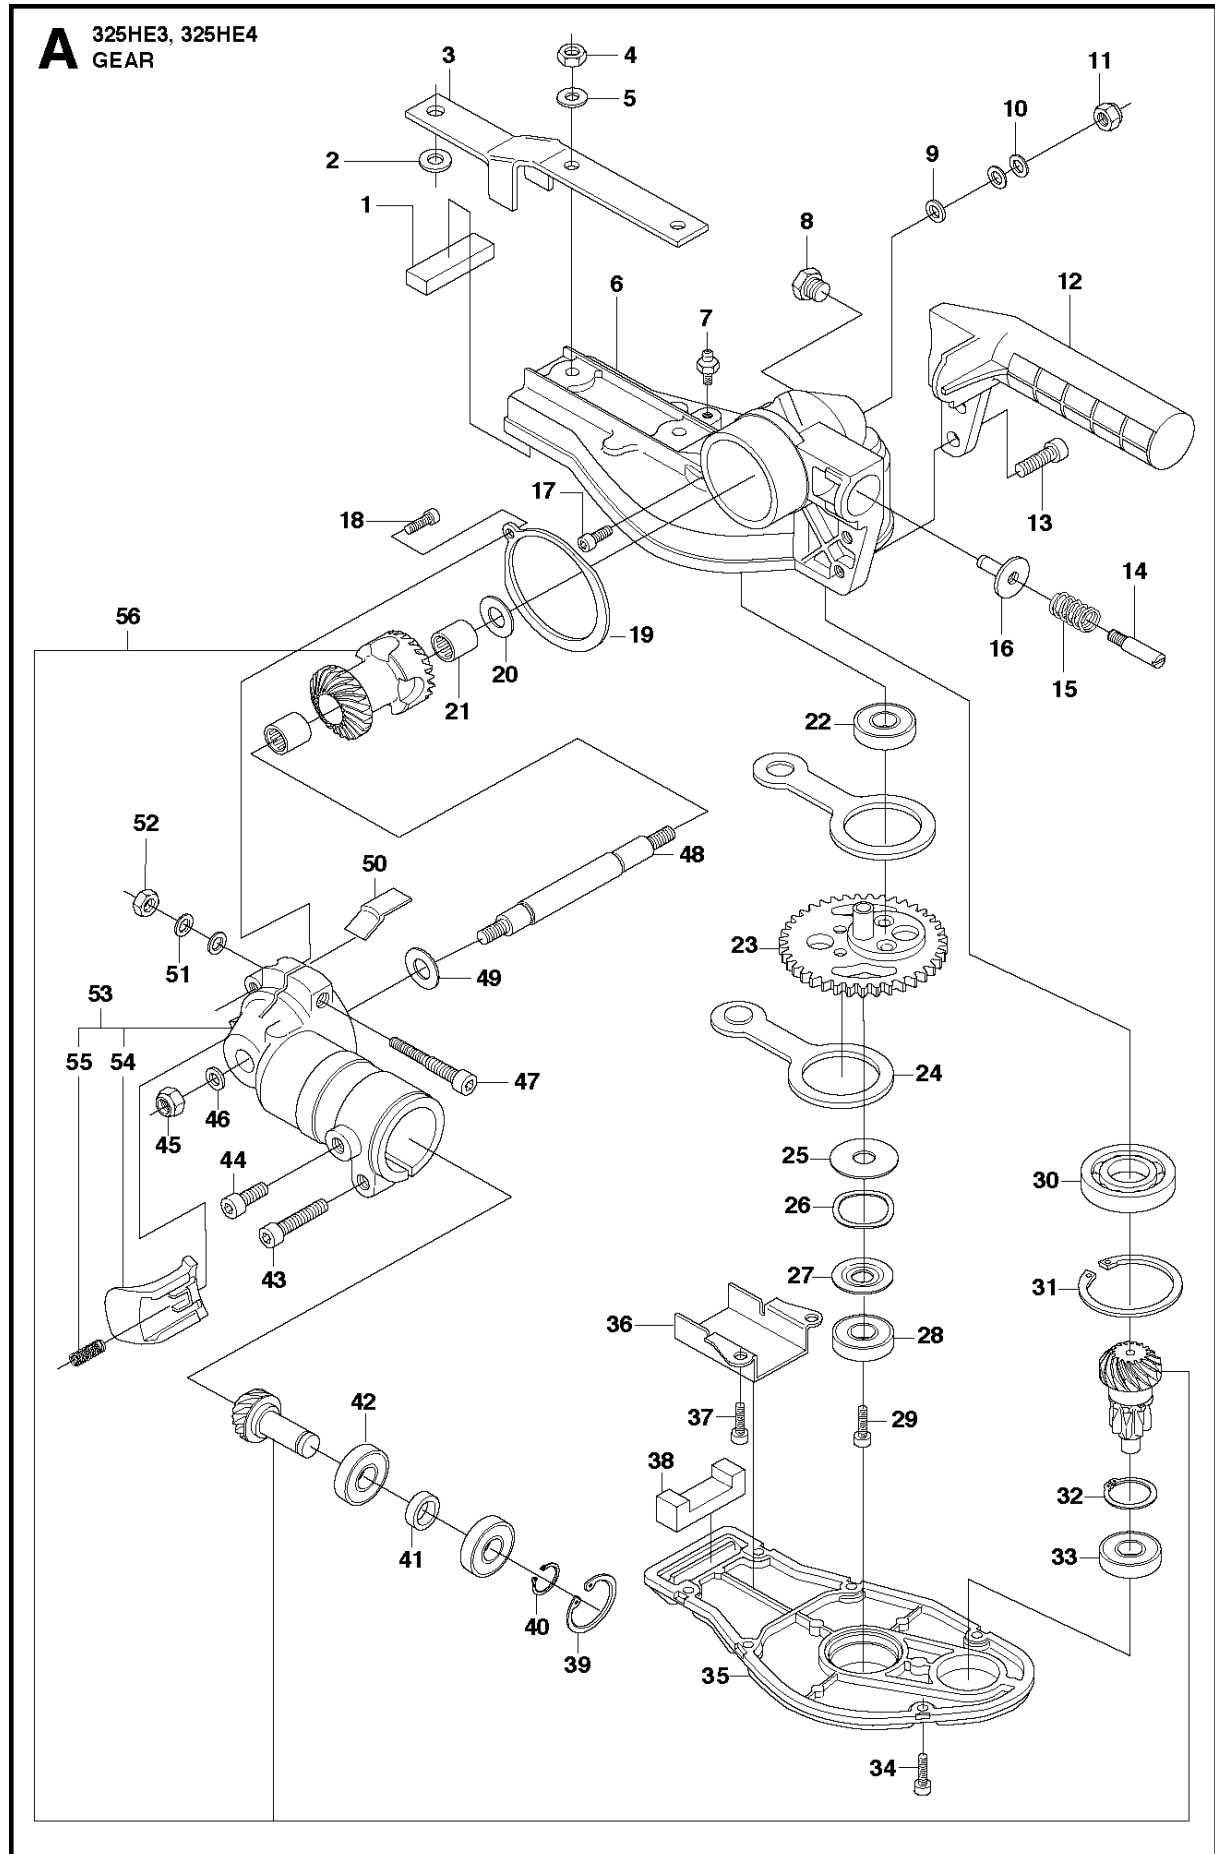

BEVEL GEAR

325 HE4, 966787701 from 2015 -

Ref	Part No	Description	Remark	QTY	KIT
1	537 23 22-01	SEALING		1	
2	734 11 65-41	WASHER		1	
3	537 23 21-01	BASEPLATE		1	
4	503 22 10-12	HEXAGON NUT		2	
5	734 11 46-01	WASHER		2	
6	537 23 17-01	GEAR HOUSING		1	
7	738 88 10-01	LUBRICATION NIPPLE		1	
8	537 41 66-01	PLUG		1	
9	734 11 52-01	WASHER		1	
10	737 38 52-00	DISC SPRING		2	
11	732 25 16-01	HEXAGON LOCKING NUT		1	
12	537 23 30-01	HANDLE		1	
13	537 12 64-01	SCREW		2	
14	537 38 59-01	PEN		1	
15	537 23 33-01	SPRING		1	
16	537 34 14-01	STOP		1	
17	725 53 23-05	SCREW IHSCM		1	
18	725 53 27-55	SCREW IHSCM		1	
19	537 23 34-01	STOP		1	
20	537 29 42-01	WASHER		1	
21	537 23 36-01	NEEDLE BEARING		2	
22	738 21 98-04	BALL BEARING		1	
23	537 23 28-01	GEAR WHEEL		1	
24	537 23 20-01	CONNECTING ROD		2	
25	537 40 48-01	WASHER		1	
26	503 23 03-02	WASHER		1	
27	537 34 18-01	WASHER		1	
28	738 21 98-04	BALL BEARING		1	
29	725 53 23-05	SCREW IHSCM		1	
30	537 40 64-02	BALL BEARING		1	
31	735 31 33-10	CIRCLIP		1	
32	735 31 19-00	CIRCLIP		1	
33	738 21 98-04	BALL BEARING		1	
34	725 52 91-01	SCREW IHSCM		6	
35	537 23 18-01	HUB CAP		1	
36	537 34 15-01	GUIDE PLATE		1	
37	725 52 87-55	SCREW IHSCM		2	
38	537 23 42-01	SEALING		1	
39	735 31 25-10	CIRCLIP		1	
40	735 31 11-00	CIRCLIP		1	
41	537 23 37-01	SPACER		1	
42	738 21 99-04	BALL BEARING		2	
43	503 20 07-25	SCREW IHSCFM		1	
44	503 20 14-12	SCREW IHSCFMO		1	
45	732 25 16-01	HEXAGON LOCKING NUT		1	
46	734 11 52-01	WASHER		1	
47	537 29 55-01	SCREW		1	
48	537 23 26-01	SHAFT		1	
49	537 29 42-01	WASHER		1	
50	537 39 49-01	SEALING		1	
51	737 38 50-00	DISC SPRING		2	
52	732 25 12-01	HEXAGON LOCKING NUT		1	
53	544 23 10-01	HOUSING ASSY		1	54, 55
54	537 39 48-01	BUTTON		1	53
55	537 40 57-01	SPRING		1	53
56	544 06 40-01	GEAR WHEEL		1