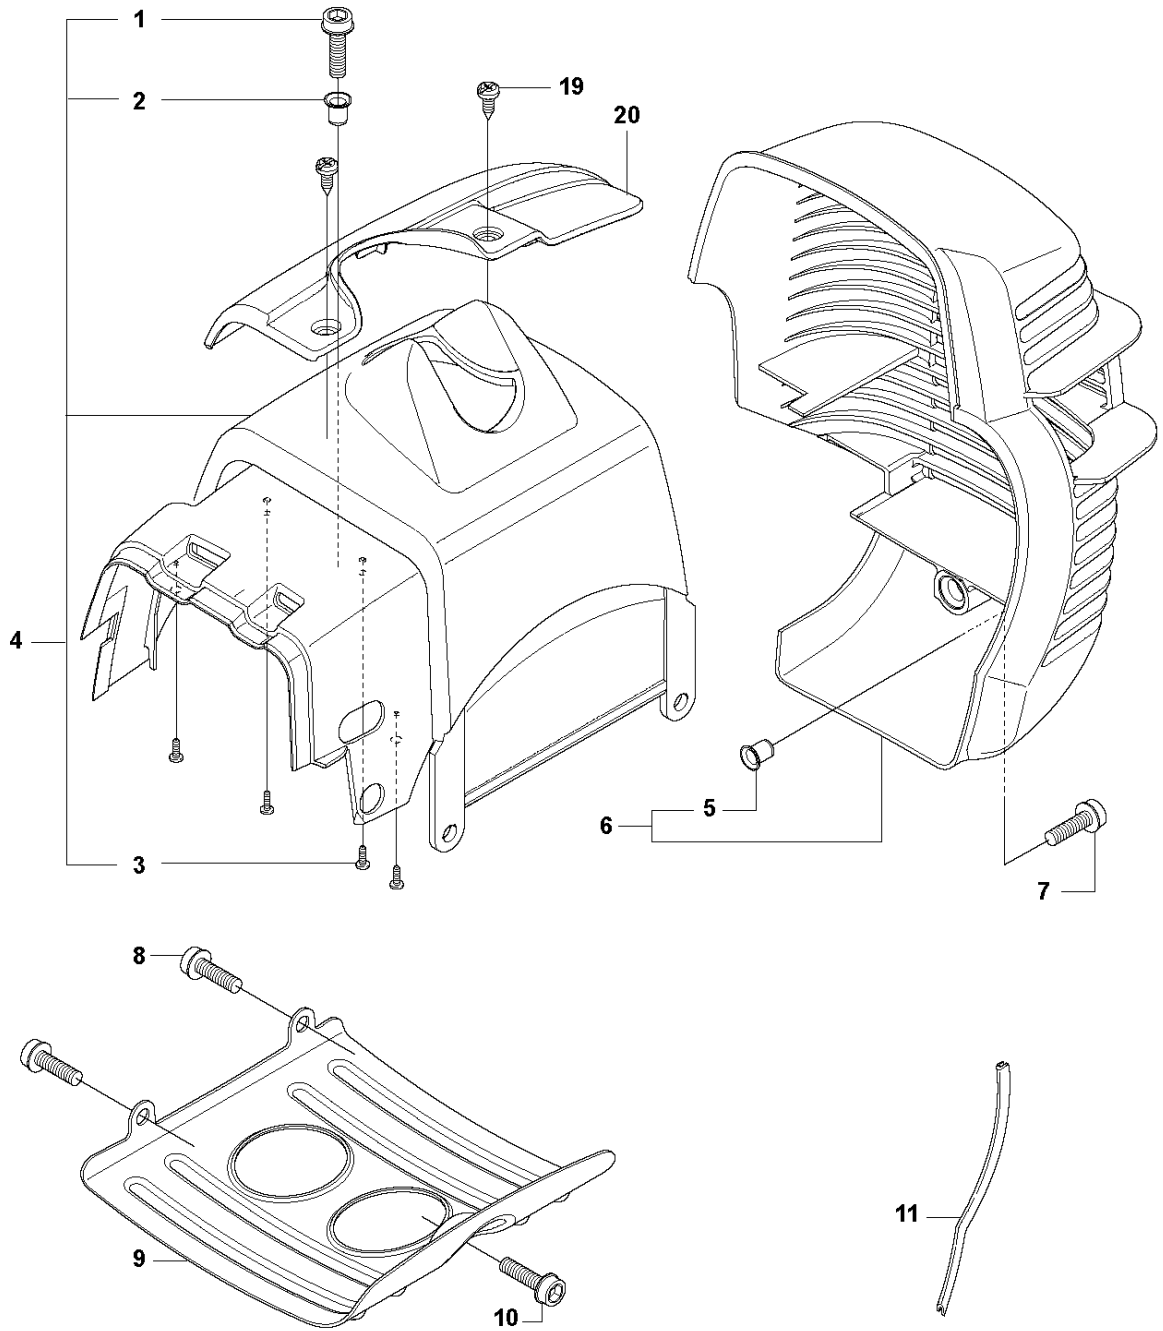

H1 333R, 333RJ
335FR, 335LS, 335Lx, 335RJx, 335Rx.
COVERS

COVER

333 RJ from 2014-12

Ref	Part No	Description	Remark	QTY	KIT
1	503 20 03-20	SCREW IHSCFM		1	4
2	537 37 38-02	TUBULAR RIVET		1	4
3	503 21 29-10	SCREW CCRPANT		4	4
4	544 16 01-01	CYLINDER COVER		1	
5	537 37 38-03	TUBULAR RIVET		1	6
6	537 42 51-01	HEAT PROTECTOR		1	
7	503 20 03-20	SCREW IHSCFM		1	
8	503 21 75-16	SCREW IHSCFT		2	
9	537 35 72-01	PROTECTIVE PLATE		1	
10	503 21 75-16	SCREW IHSCFT		1	
11	544 02 98-01	BAR		1	
12	537 39 52-08	LABEL	335LS	1	
13	537 39 52-09	LABEL	335FR	1	
14	537 39 52-02	LABEL	335Lx	1	
15	537 39 52-03	LABEL	333RJ	1	
16	537 39 52-04	LABEL	333R	1	
17	537 39 52-05	LABEL	335RJx	1	
18	537 39 52-06	LABEL	335Rx	1	
19	503 21 35-02	SCREW	335LS, 335RJX	2	
20	502 43 39-01	ARM PROTECTION		1