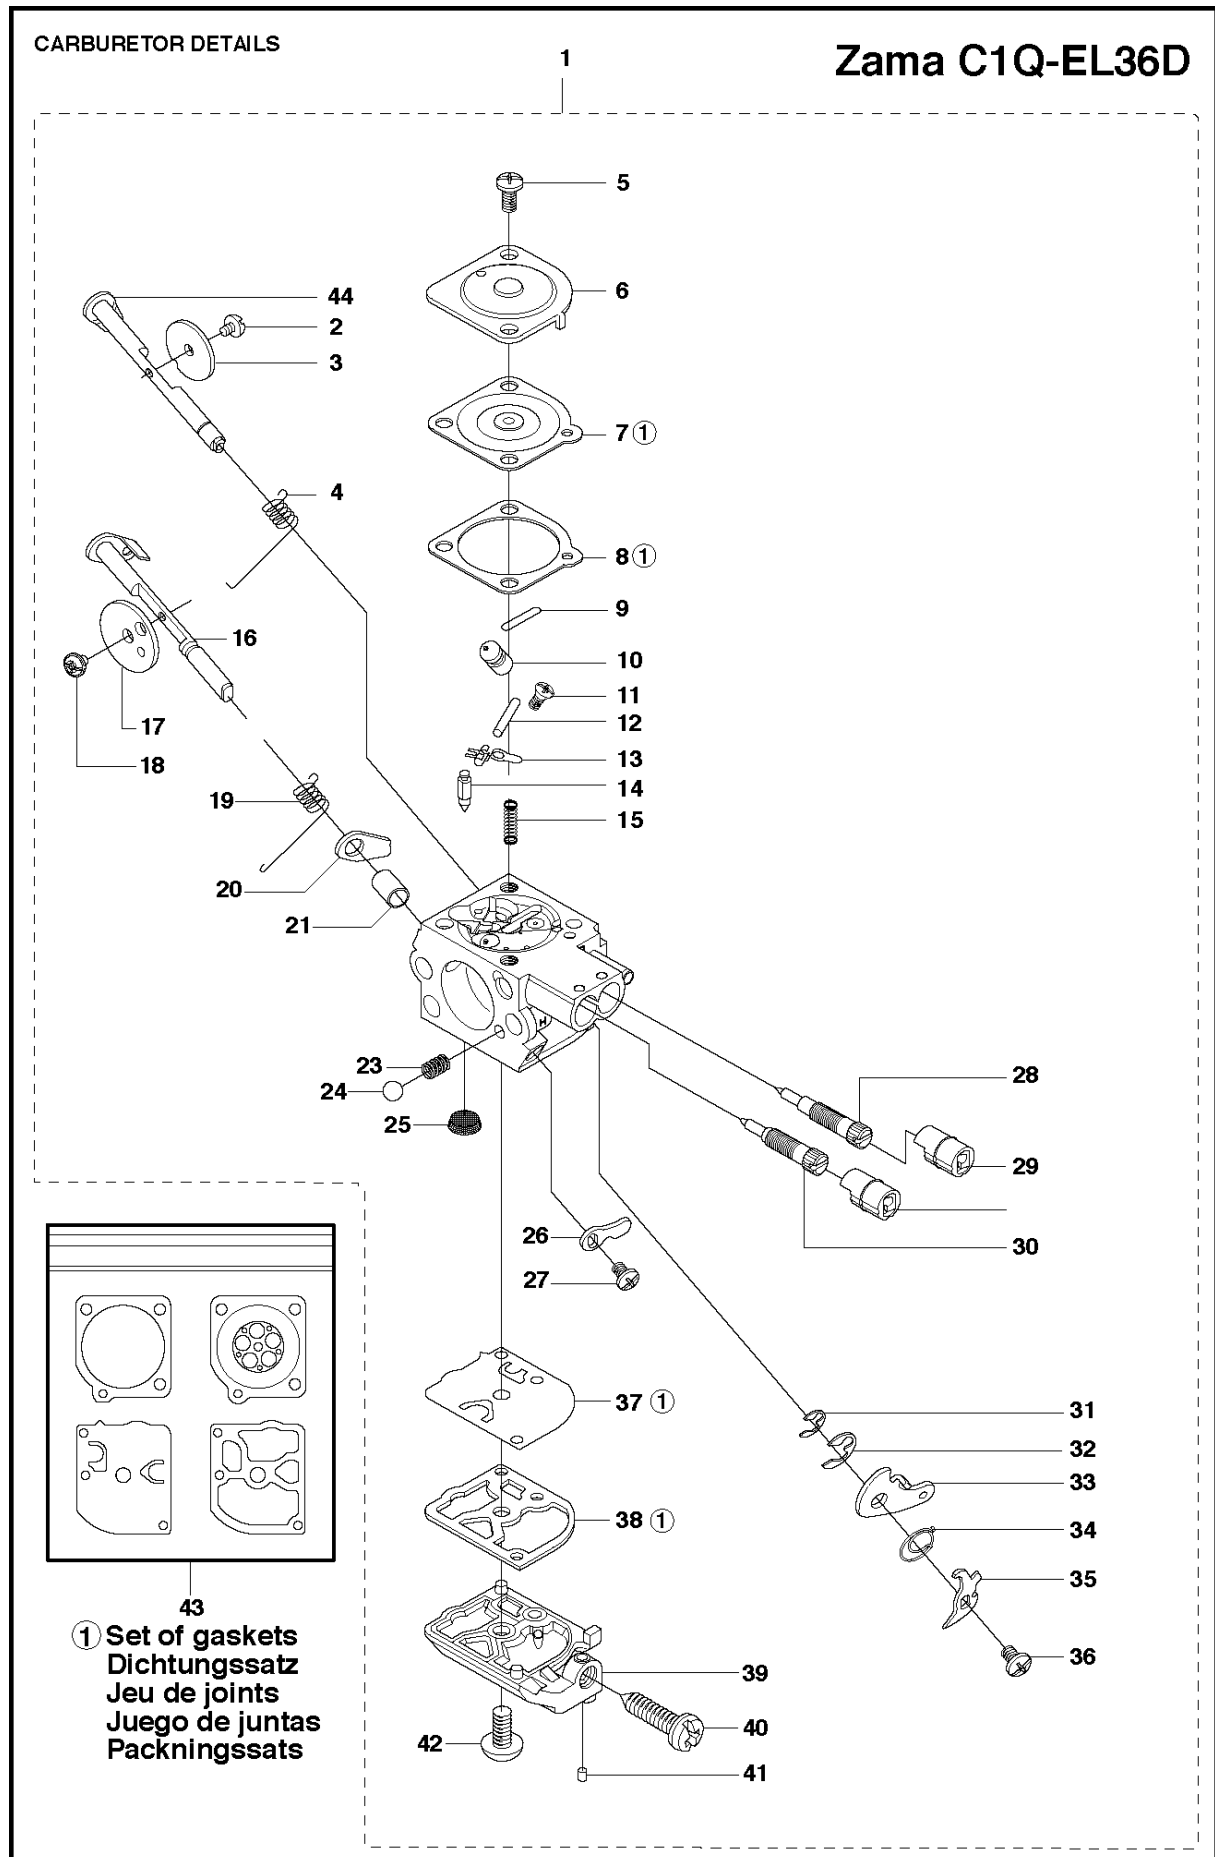

CARBURETOR

333 RJ from 2014-12

Ref	Part No	Description	Remark	QTY	KIT
1	581 16 75-01	CARBURETTOR		1	
2	503 47 92-01	SCREW		1	1
3	537 41 72-01	VALVE		1	1
4	544 37 24-01	SPRING		1	1
5	503 48 05-01	SCREW		2	1
6	503 97 43-01	COVER		1	1
7	537 04 89-01	DIAPHRAGM		1	1, 43
8	537 02 04-01	GASKET		1	1, 43
9	503 53 56-01	PLUG WELCH		1	1
10	581 89 95-01	MAIN NOZZLE		1	1
11	503 48 01-01	SCREW		1	1
12	503 48 00-01	PIN RETAINING SCREW		1	1
13	503 66 59-01	LEVER		1	1
14	503 47 97-01	VALVE		1	1
15	503 47 81-01	SPRING		1	1
16	544 37 22-01	SHAFT ASSY		1	1
17	537 37 03-01	VALVE		1	1
18	503 48 18-01	SCREW		1	1
19	544 37 26-01	SPRING		1	1
20	544 37 25-01	LEVER		1	1
21	544 42 70-01	COLLAR		1	1
23	537 01 26-01	SPRING		1	1
24	537 01 25-01	BALL		1	1
25	503 48 13-01	STRAINER		1	1
26	544 37 23-01	LEVER		1	1
27	503 47 90-01	SCREW		1	1
28	537 41 69-01	SCREW		1	1
29	537 41 70-01	LIMITER CAP		2	1
30	581 89 93-01	SCREW		1	1
31	537 38 52-01	CLIP		1	1
32	537 38 50-01	CLIP		1	1
33	537 41 73-01	LEVER		1	1
34	576 74 66-01	SPRING		1	1
35	537 41 74-01	LEVER		1	1
36	502 07 84-01	SCREW		1	1
37	537 02 00-01	DIAPHRAGM PUMP		1	1, 43
38	537 02 01-01	GASKET		1	1, 43
39	537 41 68-01	COVER		1	1
40	537 02 07-01	SCREW		1	1
41	503 48 11-01	PIECE		1	1
42	503 47 96-01	SCREW		1	1
43	531 00 45-52	GASKET KIT		1	
44	544 37 21-01	SHAFT ASSY		1	1