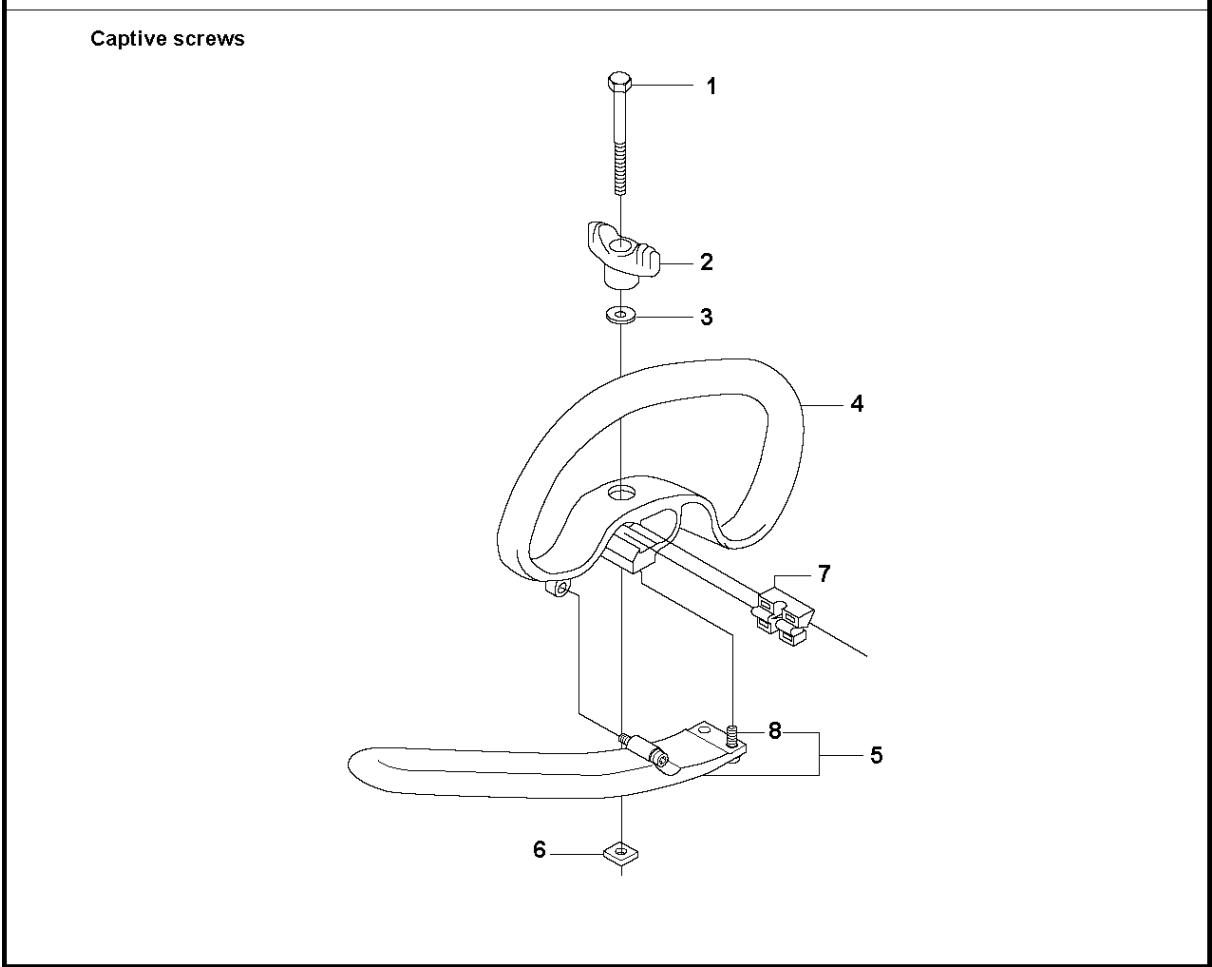

HANDLE

333 RJ from 2014-12

Ref	Part No	Description	Remark	QTY	KIT
1	725 23 78-51	SCREW EHHM	33RJ, 335LS	1	
1	725 23 80-51	SCREW EHHM	335Lx, 335RJx	1	
2	503 87 90-01	KNOB	335Lx, 335RJx	1	
3	503 23 00-61	WASHER	33RJ, 335LS	1	
4	544 10 10-04	HANDLE.LOOP	Captive screws	1	
5	503 99 78-01	HANDLE	Captive screws	1	
6	502 19 71-01	SQUARE NUT		1	
7	544 10 11-01	BLOCK.SPACING		1	
8	574 18 15-01	SCREW IHSCFTO	Captive screws	3	5