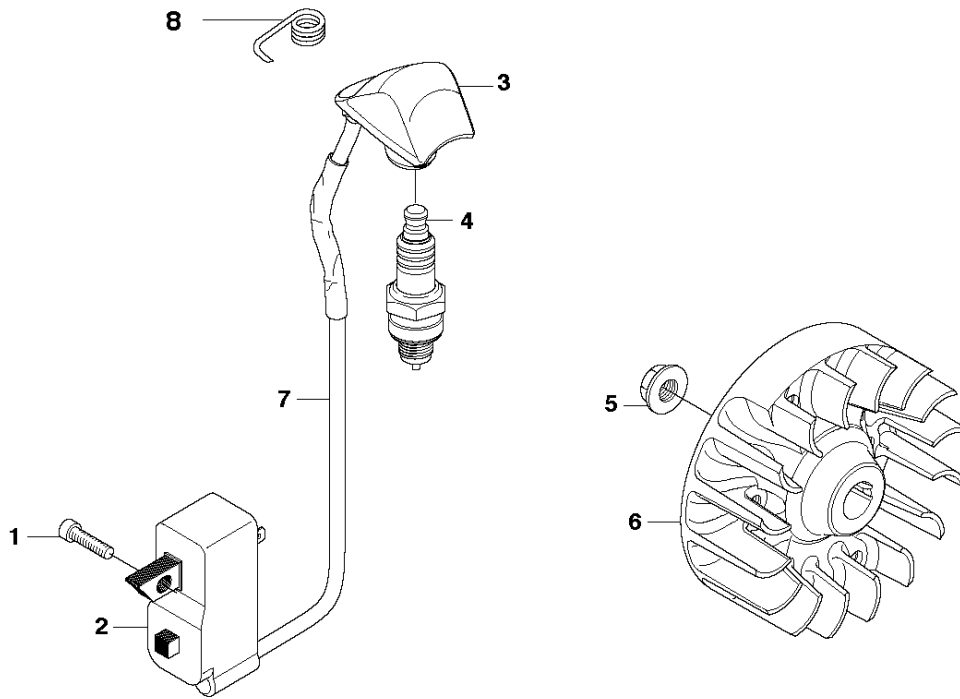

N 333R, 333RJ
335FR, 335LS, 335Lx, 335RJx, 335Rx.
IGNITION

IGNITION SYSTEM

333 RJ from 2014-12

Ref	Part No	Description	Remark	QTY	KIT
1	503 21 66-18	SCREW IHSCT		2	
2	544 12 70-01	IGNITION MODULE	CPL	1	
3	537 43 43-01	SPARK PLUG CAP		1	2
4	503 23 51-09	SPARK PLUG	CH RCJ6Y (Ø=14 mm)	1	
5	731 71 16-51	HEXAGON NUT FLANGE		1	
6	537 24 96-01	FLYWHEEL		1	
7	501 53 16-01	CABLE	CABLE ONLY	2	2
8	537 23 93-01	CONTACT SPRING		1	2