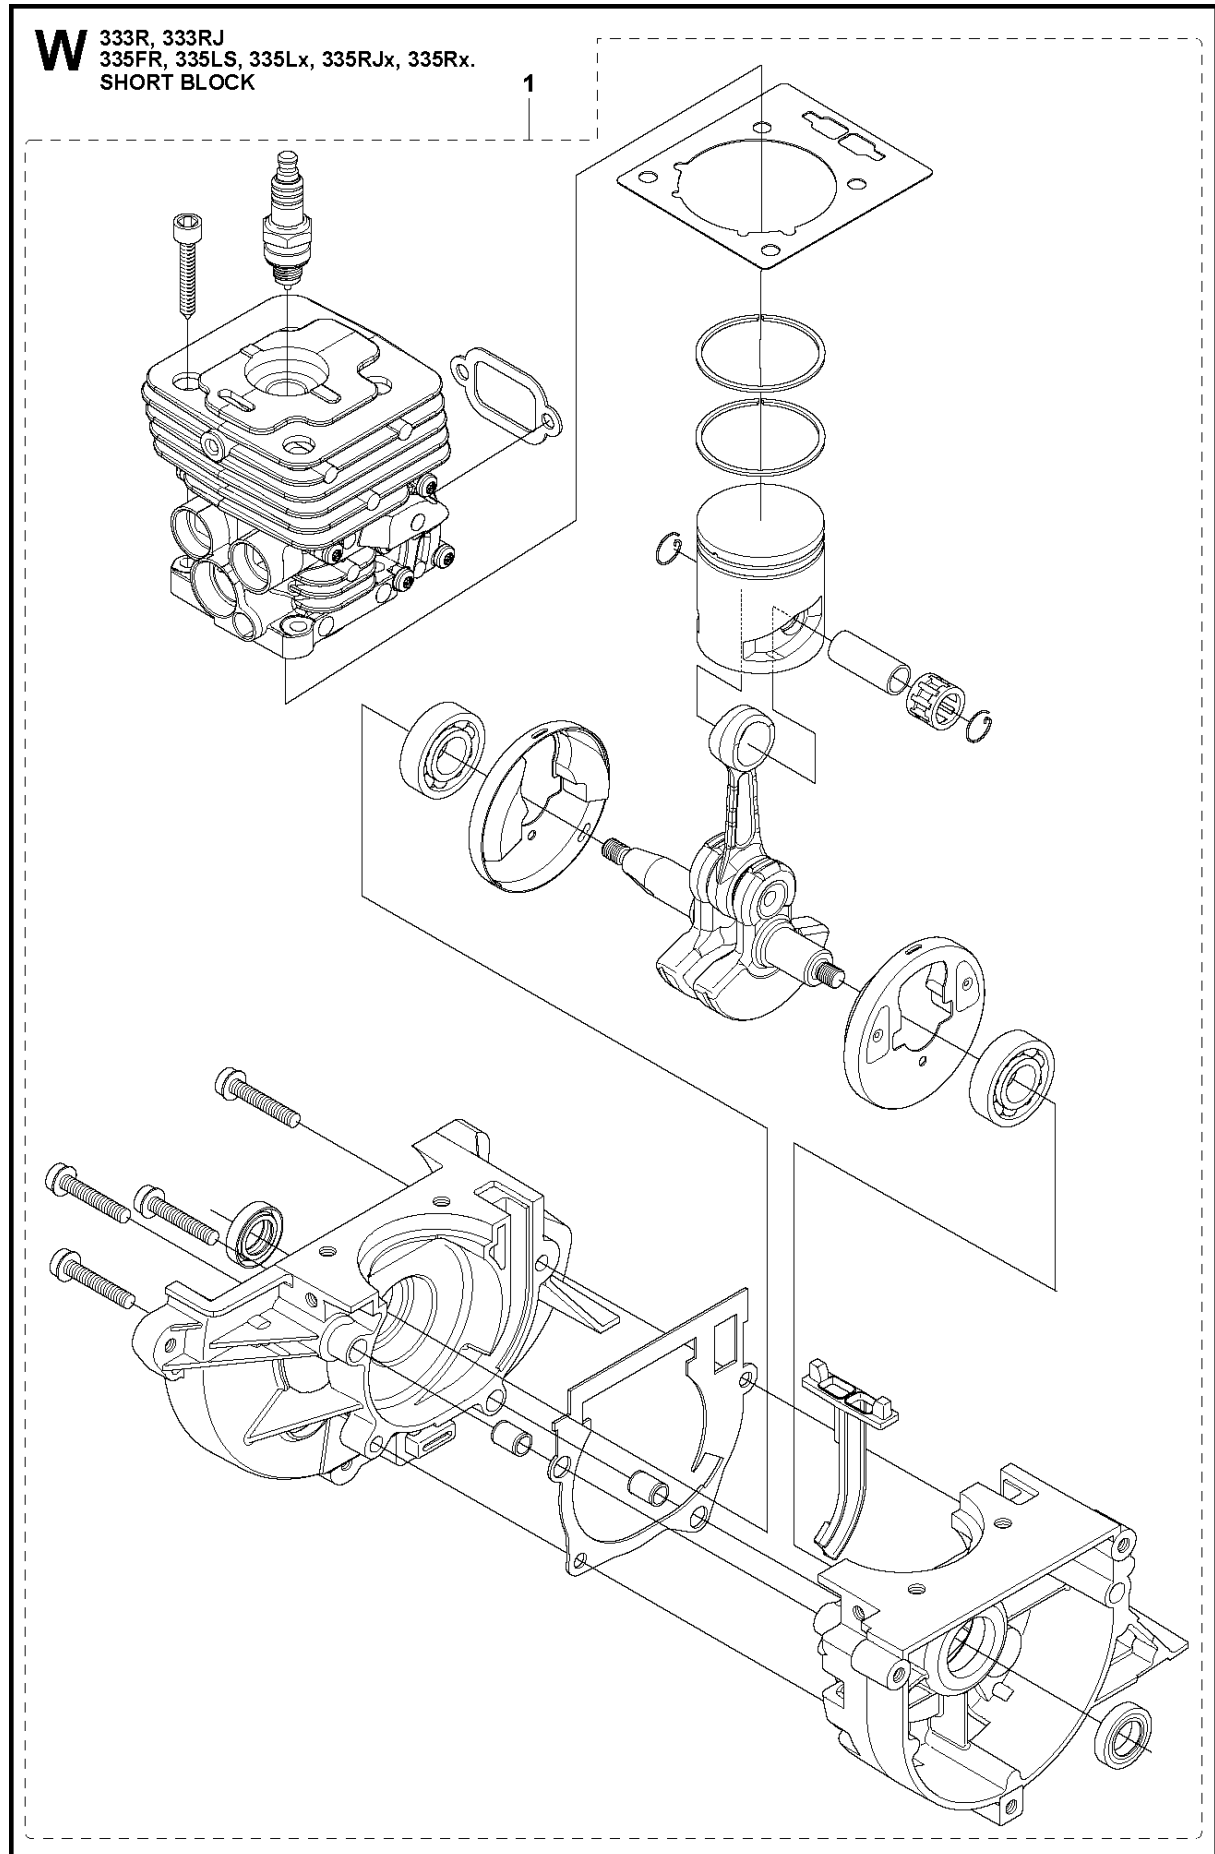

HARNESS

333 RJ from 2014-12

Ref	Part No	Description	Remark	QTY	KIT
1	502 02 30-02	LOCK		1	5
2	502 02 38-01	SPRING		1	5
3	502 02 29-02	HOOK		1	5
4	735 31 09-20	E-CLIP		1	5
5	502 02 28-05	WELT HOOK		1	
6	503 99 61-01	BAND		1	
7	503 99 61-01	BAND		1	
8	503 99 61-01	BAND		1	
9	503 99 61-03	BAND		1	
10	537 27 59-01	HIP PAD		1	
11	537 28 84-01	FRONT PIECE		1	
12	537 28 83-01	FRONT PIECE		1	
13	537 27 59-01	HIP PAD		1	
14	537 17 54-01	HIP PAD		3	
15	503 99 61-01	BAND		3	
16	537 11 35-01	RETAINER		1	
17	503 99 61-03	BAND		1	
18	537 27 57-02	HARNESS	Duo Balance	1	
18	537 27 57-04	HARNESS	Duo Balance US	1