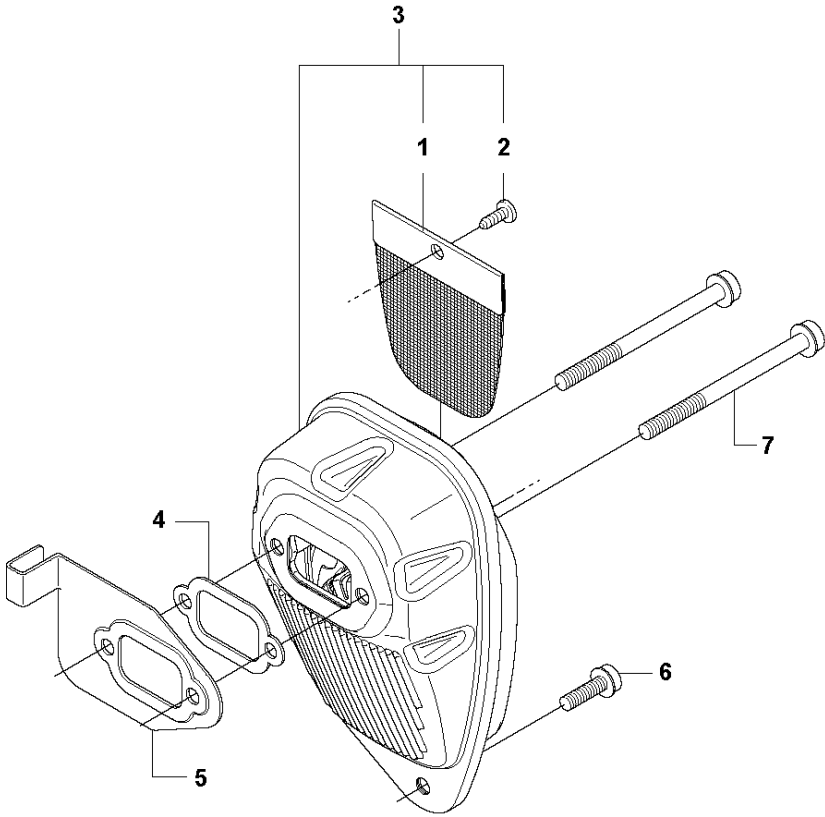

J 333R, 333RJ
335FR, 335LS, 335Lx, 335RJx, 335Rx.
MUFFLER

MUFFLER

333 RJ from 2014-12

Ref	Part No	Description	Remark	QTY	KIT
1	537 32 47-01	SPARK ARRESTER SCREEN		1	3
2	724 12 87-59	SCREW CRPANM		1	3
3	544 11 67-01	MUFFLER ASSY	335Rx, 335RJx, 335Lx, 335LS	1	
3	544 11 67-02	MUFFLER ASSY	333RJ, 333R	1	
4	537 33 31-01	GASKET		1	
5	537 34 08-01	AIR CONDUCTOR		1	
6	503 20 03-20	SCREW IHSCFM		1	
7	503 20 29-63	SCREW IHSCFM		2