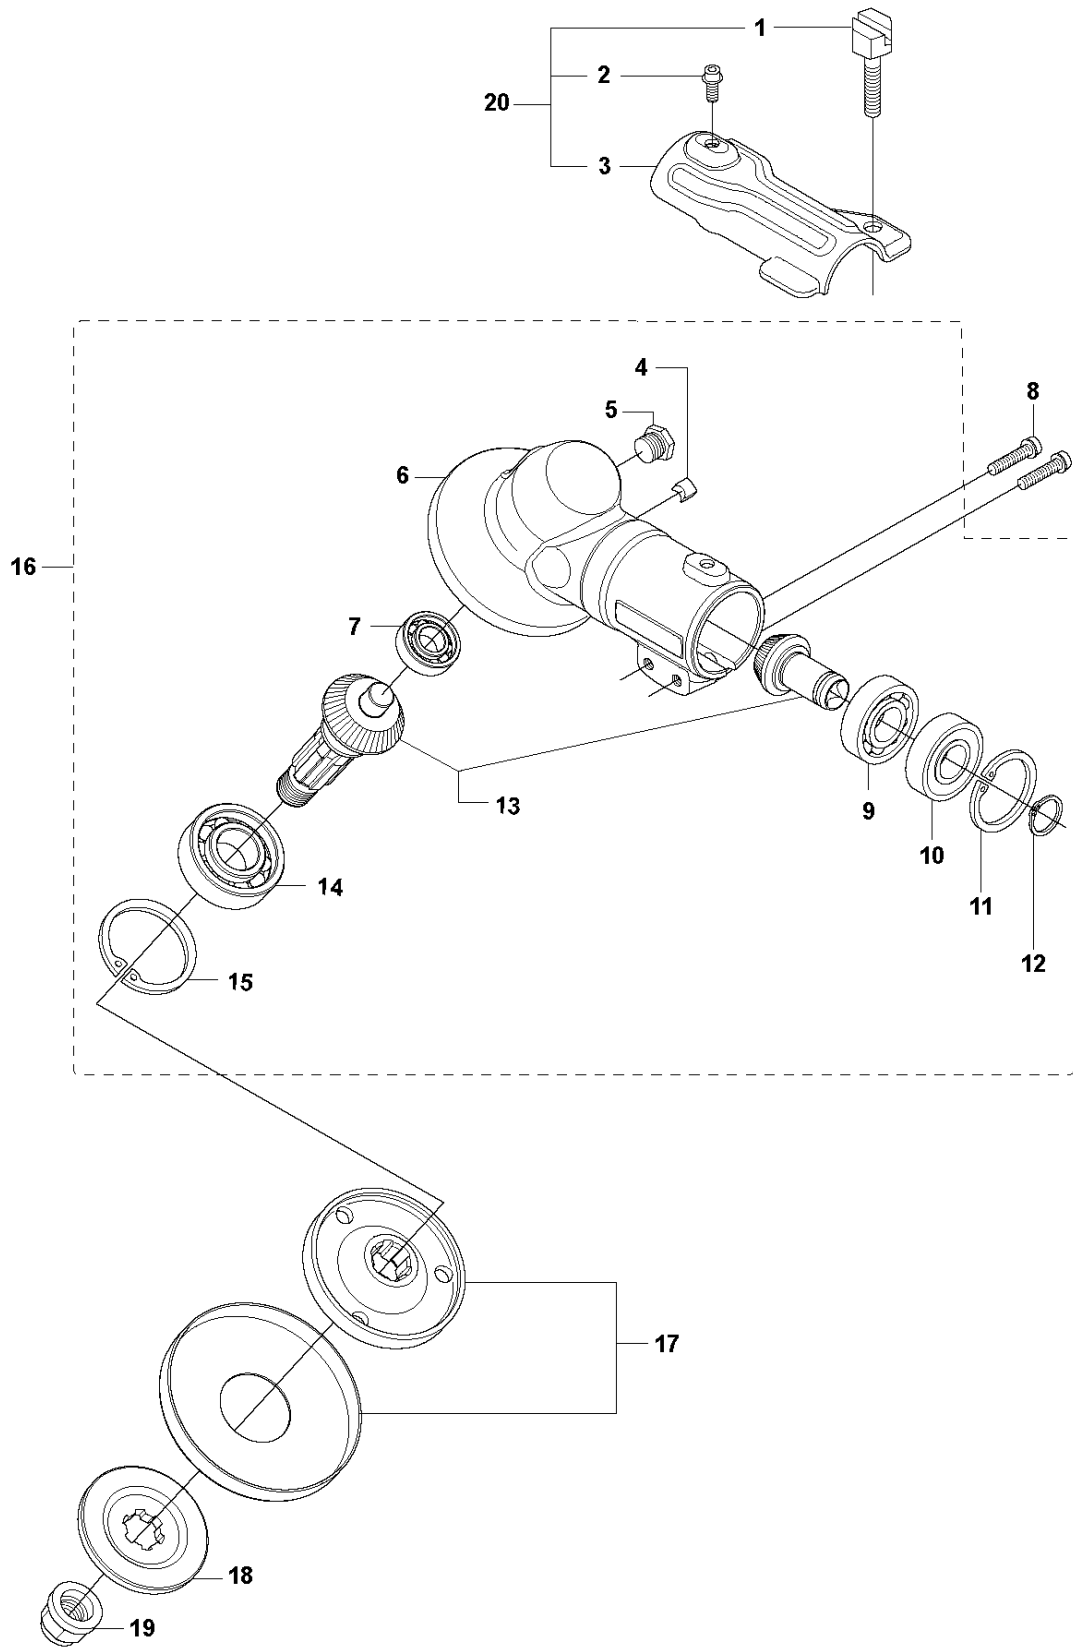

SPARE PARTS LIST

BRUSHCUTTERS/CLEARING SAWS

333 RJ from 2014-12

A 333R, 333RJ
335FR, 335LS, 335Lx, 335RJx, 335Rx.
BEVEL GEAR

BEVEL GEAR

333 RJ from 2014-12

Ref	Part No	Description	Remark	QTY	KIT
1	537 18 95-01	SCREW		1	20
2	503 20 02-10	SCREW IHSCFM		1	20
3	544 08 76-01	CLAMP		1	20
4	537 14 74-01	MAGNET		1	16
5	503 20 15-01	SCREW IHHM		1	16
6	537 29 59-02	GEAR HOUSING		1	16
7	738 21 99-00	BALL BEARING		1	16
8	503 20 03-25	SCREW IHSCFM		2	
9	738 21 01-10	BALL BEARING		1	16
10	738 21 01-12	BALL BEARING		1	16
11	735 31 28-10	CIRCLIP		1	16
12	735 31 14-00	CIRCLIP		1	16
13	505 13 33-01	SPARE PARTS KIT	333R, 335Rx, 335Fr	1	16
13	505 13 34-01	SPARE PARTS KIT	333RJ, 335RJx, 335Lx, 335LS	1	16
14	503 25 28-01	BALL BEARING		1	16
15	735 31 31-10	CIRCLIP		1	16
16	544 21 64-01	GEAR	333R, 335Rx, 335Fr	1	
16	537 29 58-02	BEVEL GEAR	333RJ, 335RJx, 335Lx, 335LS	1	
17	537 35 14-01	DRIVER	"(1")"	1	
18	537 34 35-01	SUPPORT FLANGE		1	
19	502 29 11-01	BLADE NUT		1	
20	574 30 68-01	CLAMP		1	

SHAFT & SUSPENSION

333 RJ from 2014-12

Ref	Part No	Description	Remark	QTY KIT
1	544 10 18-01	SLEEVE	333RJ, 335RJx, 335Lx, 335LS	1
2	537 18 26-10	TUBE	Ø = 24mm, L = 330mm	1
3	537 33 44-02	SPACER		1
4	544 25 40-01	SCREW		1
5	537 36 02-01	SPACER		1
6	537 21 41-02	TUBE	Ø = 28mm, L = 1152mm	1
7	537 31 39-02	GUIDE	Ø = 9mm, L = 1115mm	1
8	537 35 52-01	DRIVE SHAFT	Ø = 8mm, L = 1527mm	1
9	537 29 48-01	LABEL		1

HANDLE

333 RJ from 2014-12

Ref	Part No	Description	Remark	QTY KIT
1	725 23 78-51	SCREW EHHM	33RJ, 335LS	1
1	725 23 80-51	SCREW EHHM	335Lx, 335RJx	1
2	503 87 90-01	KNOB	335Lx, 335RJx	1
3	503 23 00-61	WASHER	33RJ, 335LS	1
4	544 10 10-02	HANDLE LOOP		1
5	503 99 78-01	HANDLE	333RJ, 335RJx	1
6	502 19 71-01	SQUARE NUT		1
7	544 10 11-01	BLOCK.SPACING		1
8	501 21 68-16	TBD		3