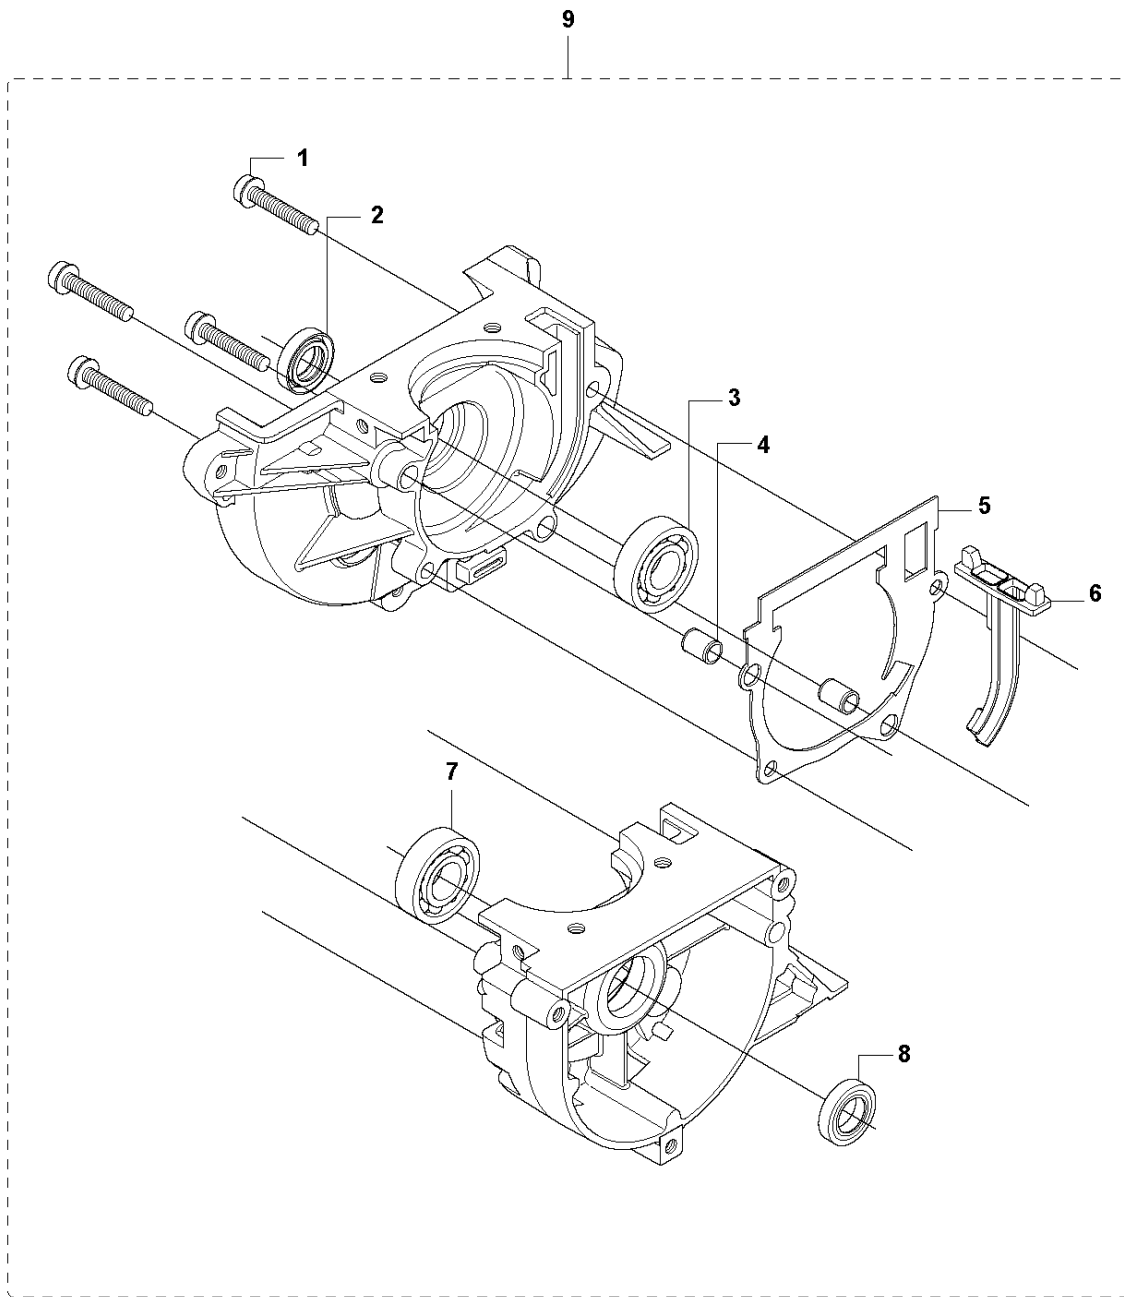

R 333R, 333RJ
335FR, 335LS, 335Lx, 335RJx, 335Rx.
CRANK CASE

CRANKCASE

333 RJ from 2014-12

Ref	Part No	Description	Remark	QTY	KIT
1	503 20 02-30	SCREW IHSCFM		4	9
2	503 26 02-02	SEALING RING		1	9
3	738 21 01-10	BALL BEARING		1	9
4	501 27 08-01	GUIDE BUSHING		2	9
5	537 33 29-01	GASKET		1	9
6	537 32 42-01	INSERT		1	9
7	738 21 01-10	BALL BEARING		1	9
8	503 26 02-02	SEALING RING		1	9
9	544 03 89-01	CRANKCASE ASSY		1