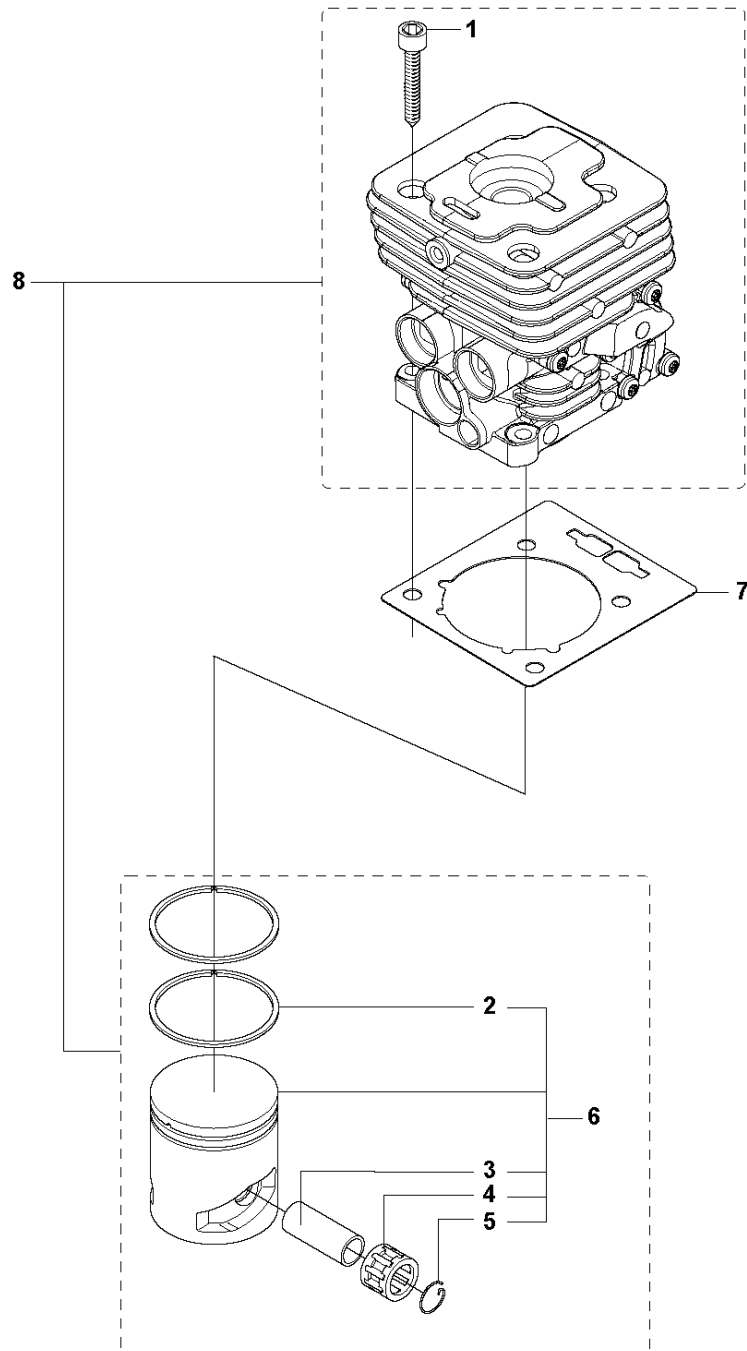

CARBURETOR & AIR FILTER

333 RJ from 2014-12

Ref	Part No	Description	Remark	QTY	KIT
1	537 37 12-01	INSULATION WALL		1	
2	537 37 11-01	SLEEVE		1	1
3	544 01 91-01	TUBULAR RIVET		1	1
4	537 33 43-01	INLET PIPE		1	
5	537 37 38-03	TUBULAR RIVET		2	1
6	503 20 03-16	SCREW IHSCFM		2	
7	503 49 71-01	GASKET		1	
8	581 16 75-01	CARBURETTOR		1	
9	503 23 10-06	WASHER		1	
10	503 20 03-20	SCREW IHSCFM		1	
11	544 02 58-01	BAR		1	16
12	537 33 71-01	CHOKE CONTROL		1	16
13	503 21 29-06	SCREW CCRPANT		1	16
14	537 35 58-01	LEVER		1	16
15	544 37 27-01	SLEEVING BRACKET		1	
16	537 31 41-01	FILTER HOLDER		1	
17	503 21 75-50	SCREW IHSCFT		2	
18	537 33 72-01	FILTER		1	
19	537 31 42-01	FRAME		1	
20	537 31 44-01	FILTER COVER		1	
21	537 38 72-01	SNAP LOCKING		2	
22	544 01 47-01	BELLOWS		1	16
23	544 01 46-01	LEVER		1	16
24	503 21 29-06	SCREW CCRPANT		1	16
25	537 34 90-01	LEVER		1	
26	537 34 13-01	AIR DUCT		1	

N 333R, 333RJ
335FR, 335LS, 335Lx, 335RJx, 335Rx.
IGNITION

IGNITION SYSTEM

333 RJ from 2014-12

Ref	Part No	Description	Remark	QTY	KIT
1	503 21 66-18	SCREW IHSCT		2	
2	544 12 70-01	IGNITION MODULE	CPL	1	
3	537 43 43-01	SPARK PLUG CAP		1	2
4	503 23 51-09	SPARK PLUG	CH RCJ6Y (Ø=14 mm)	1	
5	731 71 16-51	HEXAGON NUT FLANGE		1	
6	537 24 96-01	FLYWHEEL		1	
7	501 53 16-01	CABLE	CABLE ONLY	2	2
8	537 23 93-01	CONTACT SPRING		1	2

P 333R, 333RJ
335FR, 335LS, 335Lx, 335RJx, 335Rx.
CYLINDER PISTON

CYLINDER PISTON

333 RJ from 2014-12

Ref	Part No	Description	Remark	QTY	KIT
1	503 20 08-23	SCREW IHSCM		4	8
2	503 28 90-54	PISTON RING		2	6,8
3	503 28 91-19	PISTON PIN		1	6,8
4	503 41 41-01	NEEDLE BEARING		1	6,8
5	737 44 10-00	SNAP RING		2	6,8
6	585 99 83-02	PISTON ASSY		1	8
7	537 33 30-01	GASKET		1	
8	544 40 06-01	CYLINDER ASSY	Ø = 38mm. 574 36 43-01	1	