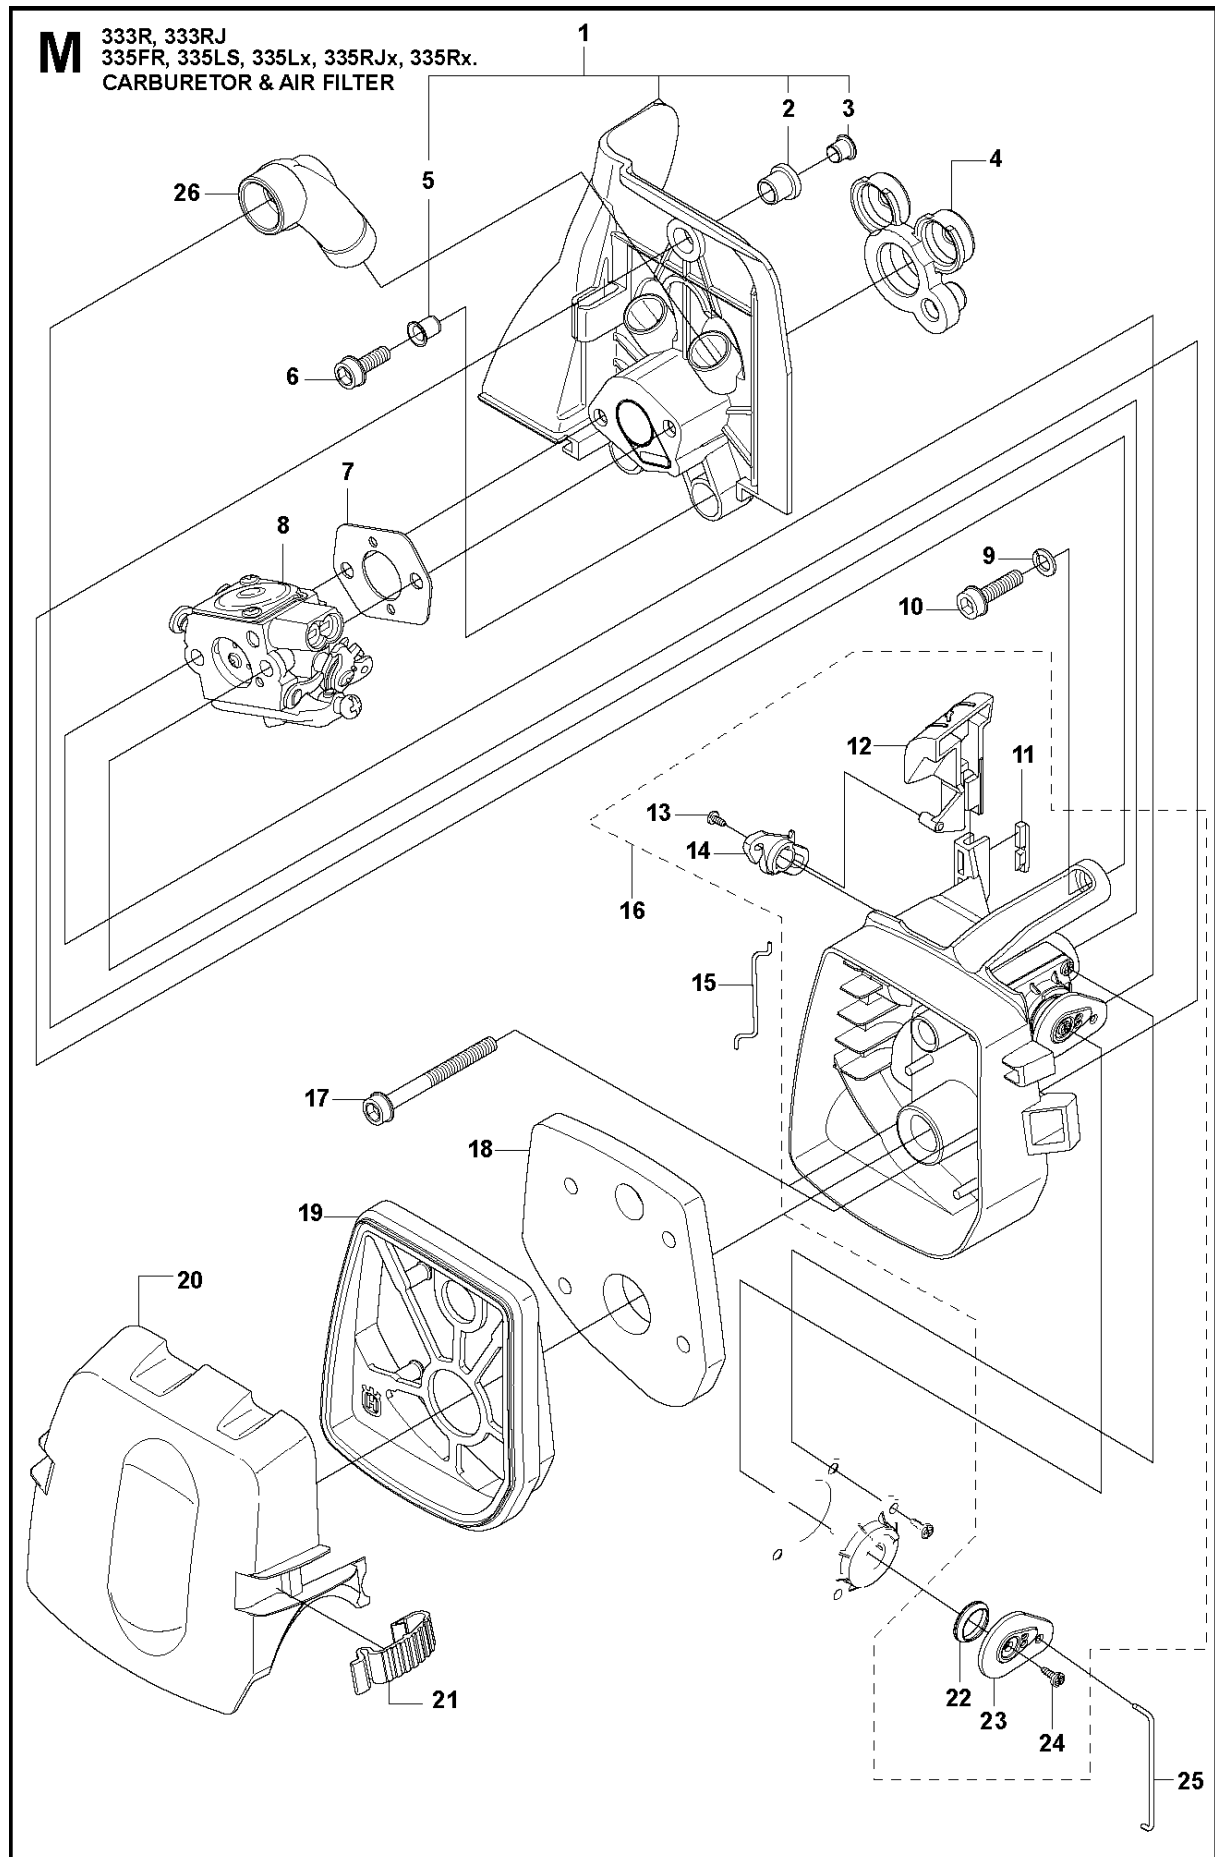

CARBURETOR & AIR FILTER

333 RJ from 2014-12

Ref	Part No	Description	Remark	QTY	KIT
1	537 37 12-01	INSULATION WALL		1	
2	537 37 11-01	SLEEVE		1	1
3	544 01 91-01	TUBULAR RIVET		1	1
4	537 33 43-01	INLET PIPE		1	
5	537 37 38-03	TUBULAR RIVET		2	1
6	503 20 03-16	SCREW IHSCFM		2	
7	503 49 71-01	GASKET		1	
8	581 16 75-01	CARBURETTOR		1	
9	503 23 10-06	WASHER		1	
10	503 20 03-20	SCREW IHSCFM		1	
11	544 02 58-01	BAR		1	16
12	537 33 71-01	CHOKE CONTROL		1	16
13	503 21 29-06	SCREW CCRPANT		1	16
14	537 35 58-01	LEVER		1	16
15	544 37 27-01	SLEEVING BRACKET		1	
16	537 31 41-01	FILTER HOLDER		1	
17	503 21 75-50	SCREW IHSCFT		2	
18	537 33 72-01	FILTER		1	
19	537 31 42-01	FRAME		1	
20	537 31 44-01	FILTER COVER		1	
21	537 38 72-01	SNAP LOCKING		2	
22	544 01 47-01	BELLOWS		1	16
23	544 01 46-01	LEVER		1	16
24	503 21 29-06	SCREW CCRPANT		1	16
25	537 34 90-01	LEVER		1	
26	537 34 13-01	AIR DUCT		1