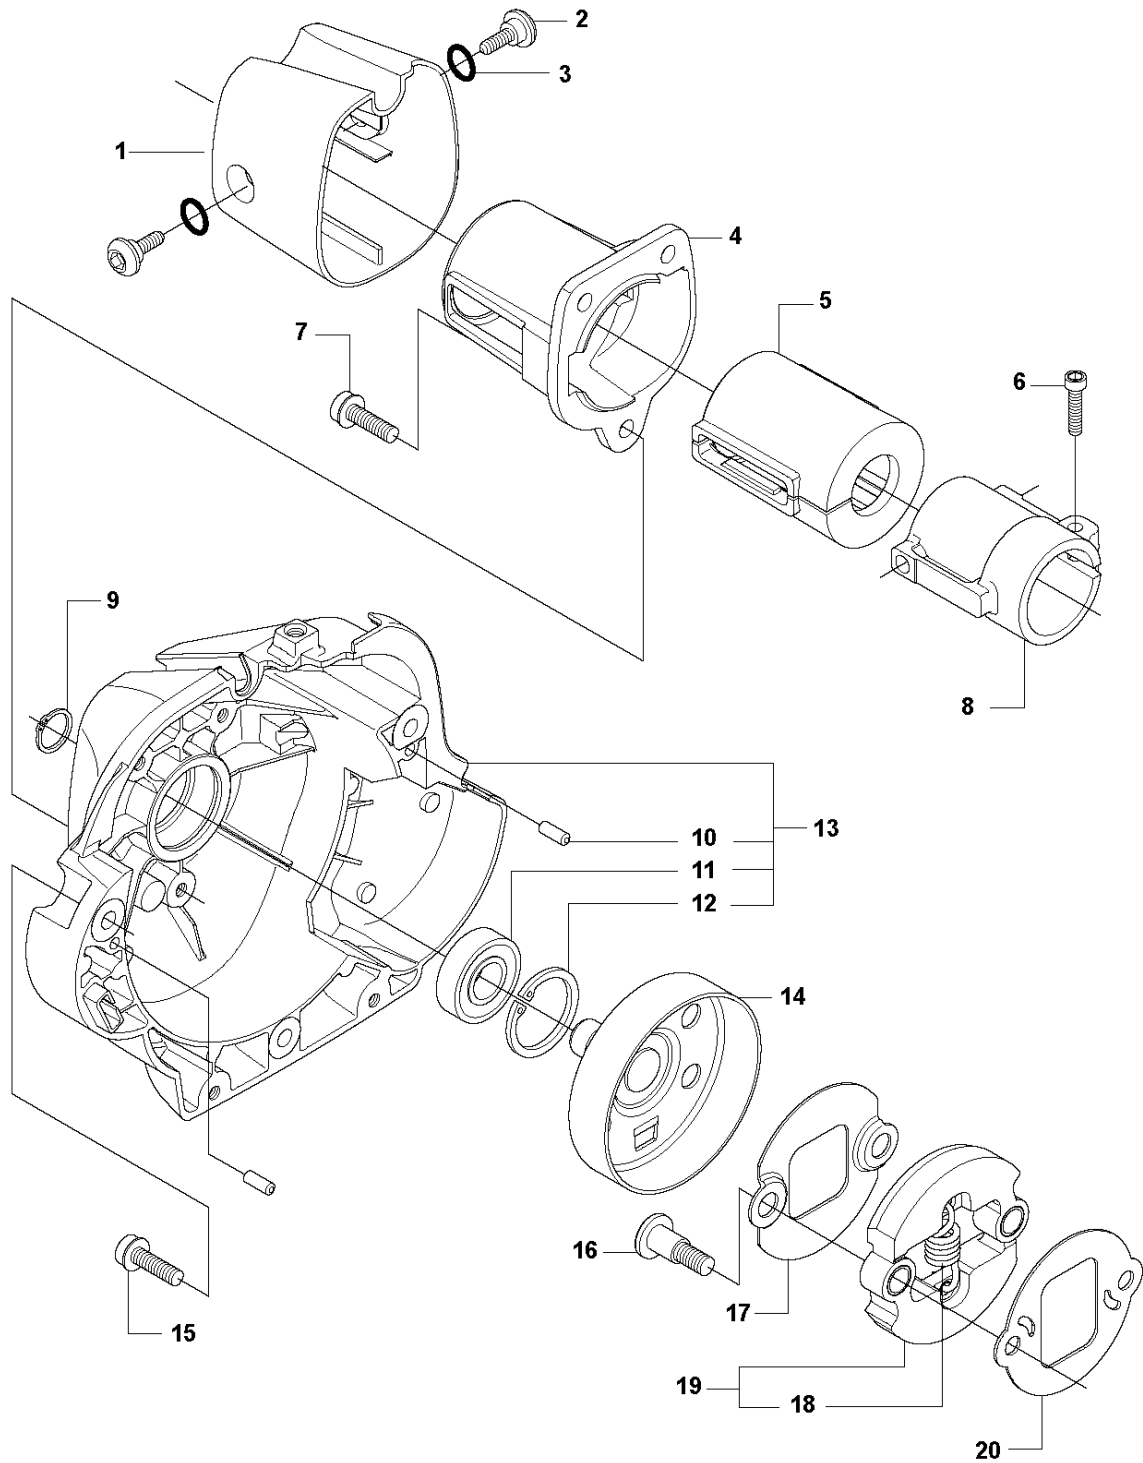

G 333R, 333RJ
335FR, 335LS, 335Lx, 335RJx, 335Rx.
CLUTCH & CLUTCH COVER

CLUTCH

333 RJ from 2014-12

Ref	Part No	Description	Remark	QTY	KIT
1	544 11 97-01	COVER	333RJ, 335RJx, 335Lx, 335LS	1	
1	537 32 61-01	COVER	333R, 335Rx, 335FR	1	
2	503 96 13-01	SCREW		2	
3	740 42 06-00	O-RING		2	
4	537 31 00-01	COVER		1	
5	537 32 27-01	ANTIVIBRATION ELEMENT		1	
6	725 53 33-55	SCREW IHSCM		1	
7	503 20 03-20	SCREW IHSCFM		3	
8	537 31 01-01	COMPRESSION SLEEVE	333R, 335Rx, 335FR	1	
8	537 31 01-02	COMPRESSION SLEEVE	333RJ, 335RJx, 335Lx, 335LS	1	
9	735 31 14-00	CIRCLIP		1	
10	503 24 07-02	PARALLEL PIN		2	13
11	738 21 01-04	BALL BEARING		1	13
12	735 31 28-10	CIRCLIP		1	13
13	537 30 29-01	CLUTCH COVER		1	
14	537 35 29-01	CLUTCH DRUM		1	
15	503 20 03-20	SCREW IHSCFM		3	
16	537 41 81-01	SCREW		2	
17	537 41 57-01	WASHER		1	
18	537 42 72-01	SPRING		1	19
19	537 34 04-01	CLUTCH		1	
20	537 04 68-01	WASHER		1