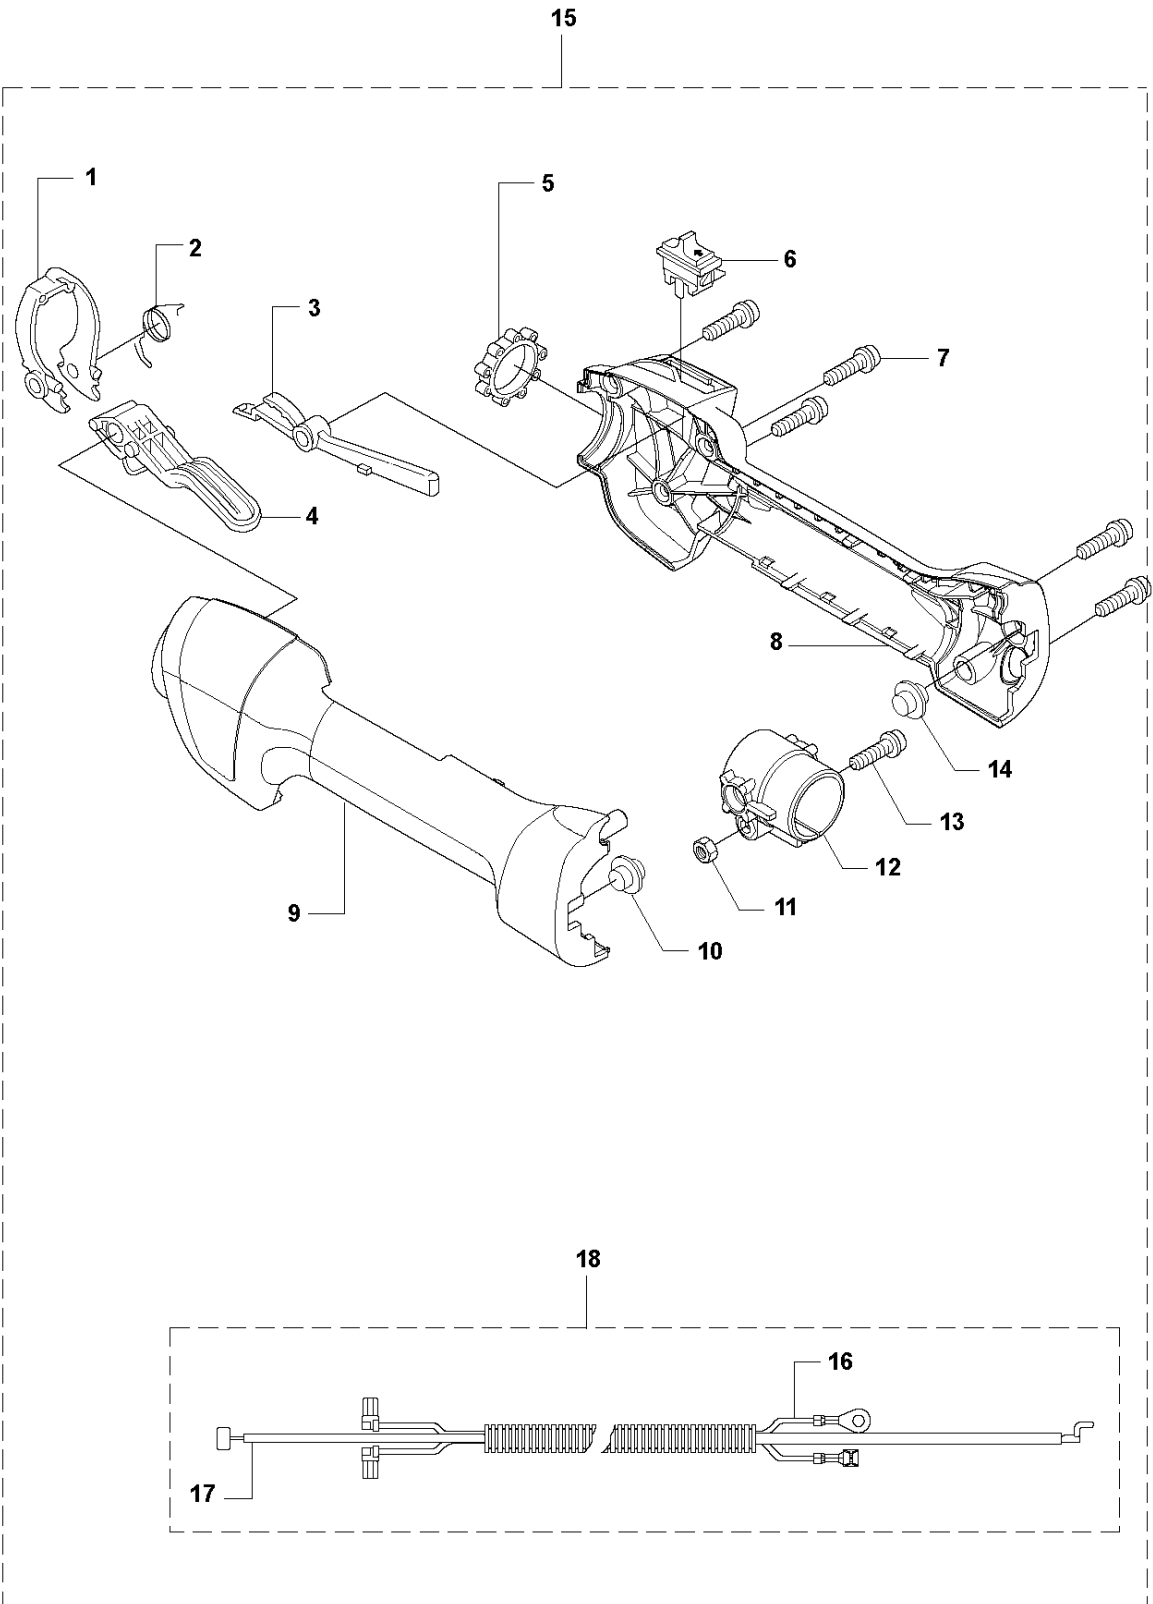

F 333RJ, 335Lx, 335LS, 335RJx
THROTTLE CONTROLS

THROTTLE CONTROLS

333 RJ from 2014-12

Ref	Part No	Description	Remark	QTY	KIT
1	503 91 81-01	THROTTLE LEVER		1	15
2	544 10 08-01	RECOIL SPRING		1	15
3	503 87 80-01	THROTTLE LOCKOUT		1	15
4	503 87 79-03	THROTTLE TRIGGER		1	15
5	503 96 14-01	ABSORBER		1	15
6	537 41 90-01	SWITCH		1	15
7	503 21 66-18	SCREW IHSC		5	15
8	544 23 84-01	HANDLE HALF	333RJ, 335LS	1	15
8	544 10 02-02	HANDLE HALF	335Lx, 335RJx	1	15
9	544 23 85-01	HANDLE HALF	333RJ, 335LS	1	15
9	544 10 03-02	HANDLE HALF	335Lx, 335RJx	1	15
10	544 10 17-02	DAMPER		1	15
11	731 23 14-01	HEXAGON NUT		1	15
12	544 11 21-01	RETAINER		1	15
13	503 20 03-20	SCREW IHSCFM		1	15
14	544 10 17-02	DAMPER		1	15
15	544 14 36-02	CONTROL	333RJ, 335Lx, 335LS, 335RJx	1	
16	503 87 85-06	SHORT CIRCUIT CABLE		1	15, 18
17	544 17 17-02	THROTTLE WIRE ASSY		1	15, 18
18	544 14 49-01	WIRING ASSY		1	15