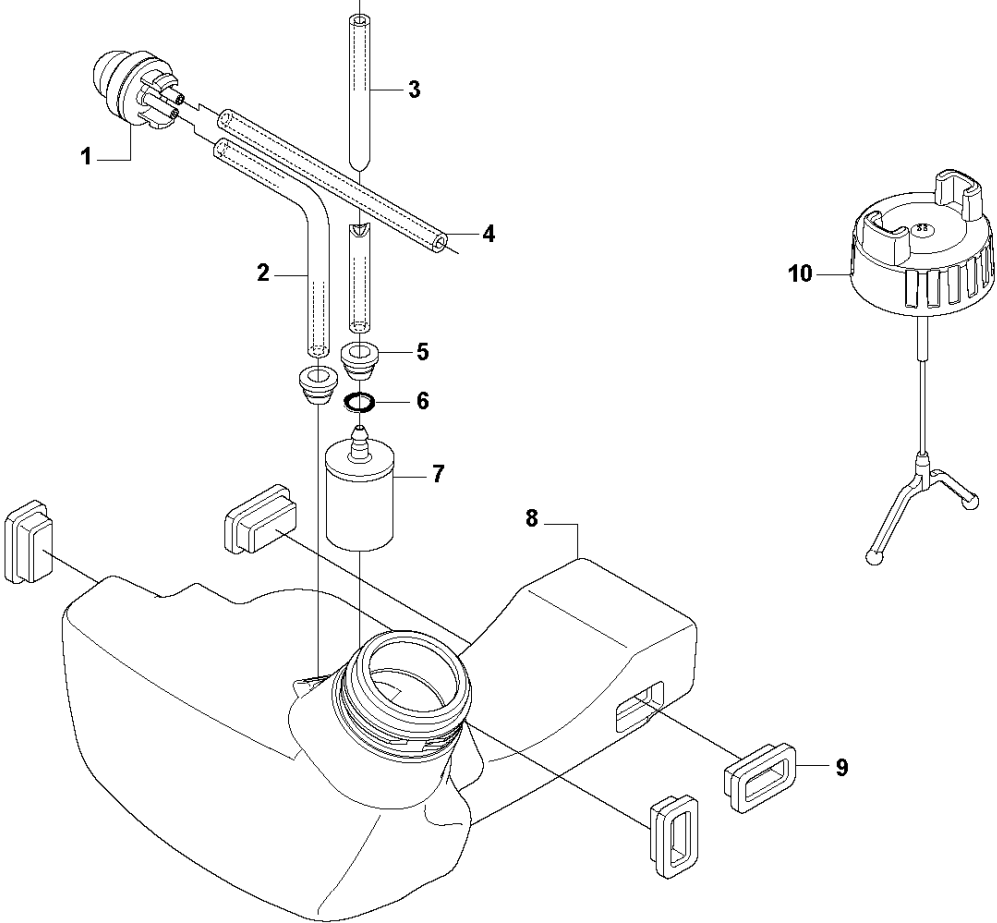

L 333R, 333RJ
335FR, 335LS, 335Lx, 335RJx, 335Rx.
FUEL TANK

FUEL TANK

333 RJ from 2014-12

Ref	Part No	Description	Remark	QTY KIT
1	503 93 66-01	PURGE		1
2	537 04 24-12	FUEL HOSE		1
3	537 05 23-01	FUEL HOSE		1
4	537 04 24-12	FUEL HOSE		1
5	503 73 58-01	BUSHING		2
6	537 18 49-01	O-RING		1
7	503 44 32-01	FUEL FILTER		1
8	544 32 88-01	TANK ASSY		1
9	503 91 10-01	SUSPENSION		4
10	503 91 18-02	TANK CAP		1