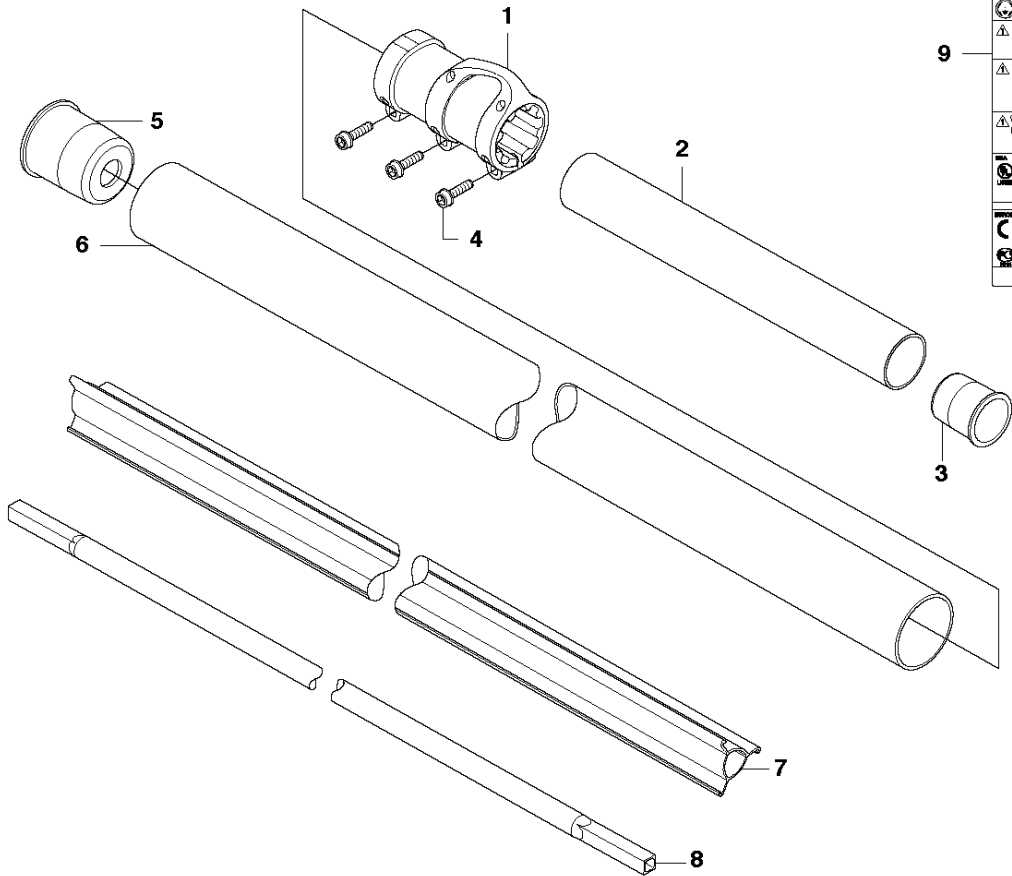

SPARE PARTS LIST

BRUSHCUTTERS/CLEARING SAWS

333 RJ from 2014-12

A 333R, 333RJ
335FR, 335LS, 335Lx, 335RJx, 335Rx.
BEVEL GEAR

BEVEL GEAR

333 RJ from 2014-12

Ref	Part No	Description	Remark	QTY	KIT
1	537 18 95-01	SCREW		1	20
2	503 20 02-10	SCREW IHSCFM		1	20
3	544 08 76-01	CLAMP		1	20
4	537 14 74-01	MAGNET		1	16
5	503 20 15-01	SCREW IHHM		1	16
6	537 29 59-02	GEAR HOUSING		1	16
7	738 21 99-00	BALL BEARING		1	16
8	503 20 03-25	SCREW IHSCFM		2	
9	738 21 01-10	BALL BEARING		1	16
10	738 21 01-12	BALL BEARING		1	16
11	735 31 28-10	CIRCLIP		1	16
12	735 31 14-00	CIRCLIP		1	16
13	505 13 33-01	SPARE PARTS KIT	333R, 335Rx, 335Fr	1	16
13	505 13 34-01	SPARE PARTS KIT	333RJ, 335RJx, 335Lx, 335LS	1	16
14	503 25 28-01	BALL BEARING		1	16
15	735 31 31-10	CIRCLIP		1	16
16	544 21 64-01	GEAR	333R, 335Rx, 335Fr	1	
16	537 29 58-02	BEVEL GEAR	333RJ, 335RJx, 335Lx, 335LS	1	
17	537 35 14-01	DRIVER	"(1")"	1	
18	537 34 35-01	SUPPORT FLANGE		1	
19	502 29 11-01	BLADE NUT		1	
20	574 30 68-01	CLAMP		1	

B2 333RJ, 335LS, 335LX, 335RJX
SHAFT & SUSPENSION

9

A vertical column of safety and regulatory icons. From top to bottom: a warning symbol (exclamation mark in a triangle), a prohibition symbol (a circle with a diagonal slash), a warning symbol (flame in a triangle), a warning symbol (skull and crossbones in a triangle), a warning symbol (hand being cut by a blade in a triangle), a CE mark, a recycling symbol, and a downward-pointing arrow.

SHAFT & SUSPENSION

333 RJ from 2014-12

Ref	Part No	Description	Remark	QTY KIT
1	544 10 18-01	SLEEVE	333RJ, 335RJx, 335Lx, 335LS	1
2	537 18 26-10	TUBE	Ø = 24mm, L = 330mm	1
3	537 33 44-02	SPACER		1
4	544 25 40-01	SCREW		1
5	537 36 02-01	SPACER		1
6	537 21 41-02	TUBE	Ø = 28mm, L = 1152mm	1
7	537 31 39-02	GUIDE	Ø = 9mm, L = 1115mm	1
8	537 35 52-01	DRIVE SHAFT	Ø = 8mm, L = 1527mm	1
9	537 29 48-01	LABEL		1