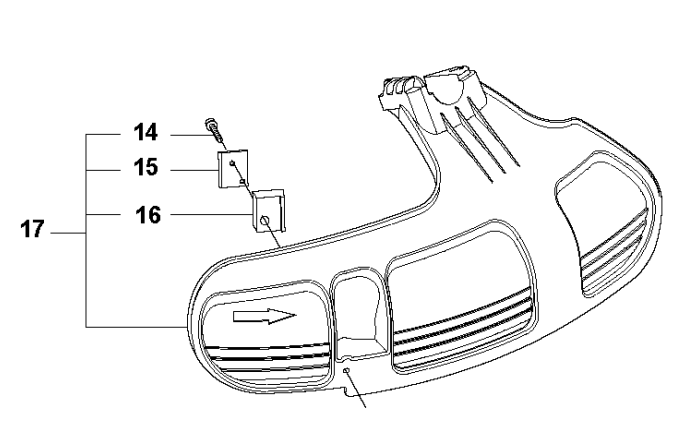

CARBURETOR

333 RJ from 2014-12

Ref	Part No	Description	Remark	QTY	KIT
1	544 32 56-01	CARBURETTOR		1	
2	503 47 92-01	SCREW		1	1
3	537 41 72-01	VALVE		1	1
4	544 37 24-01	SPRING		1	1
5	503 48 05-01	SCREW		2	1
6	503 97 43-01	COVER		1	1
7	537 04 89-01	DIAPHRAGM		1	1, 43
8	537 02 04-01	GASKET		1	1, 43
9	503 53 56-01	PLUG WELCH		1	1
10	537 38 73-01	NOZZLE ASSY		1	1
11	503 48 01-01	SCREW		1	1
12	503 48 00-01	PIN RETAINING SCREW		1	1
13	503 66 59-01	LEVER		1	1
14	503 47 97-01	VALVE		1	1
15	537 02 03-01	SPRING		1	1
16	544 37 22-01	SHAFT ASSY		1	1
17	537 02 11-01	VALVE		1	1
18	503 48 18-01	SCREW		1	1
19	544 37 26-01	SPRING		1	1
20	544 37 25-01	LEVER		1	1
21	544 42 70-01	COLLAR		1	1
23	537 01 26-01	SPRING		1	1
24	537 01 25-01	BALL		1	1
25	503 48 13-01	STRAINER		1	1
26	544 37 23-01	LEVER		1	1
27	503 47 90-01	SCREW		1	1
28	537 41 69-01	SCREW		1	1
29	537 41 70-01	LIMITER CAP		2	1
30	537 38 75-01	SCREW		1	1
31	537 38 52-01	CLIP		1	1
32	537 41 77-01	COLLAR		1	1
33	537 41 73-01	LEVER		1	1
34	537 41 78-01	SPRING THROTT.RETURN		1	1
35	537 41 74-01	LEVER		1	1
36	503 47 90-01	SCREW		1	1
37	537 02 00-01	DIAPHRAGM PUMP		1	1, 43
38	537 02 01-01	GASKET		1	1, 43
39	537 41 68-01	COVER		1	1
40	537 02 07-01	SCREW		1	1
41	503 48 11-01	PIECE		1	1
42	503 47 96-01	SCREW		1	1
43	531 00 45-52	GASKET KIT		1	
44	537 38 74-01	SHAFT ASSY		1	1

T 333R, 333RJ
335FR, 335LS, 335Lx, 335RJx, 335Rx.
ACCESSORIES