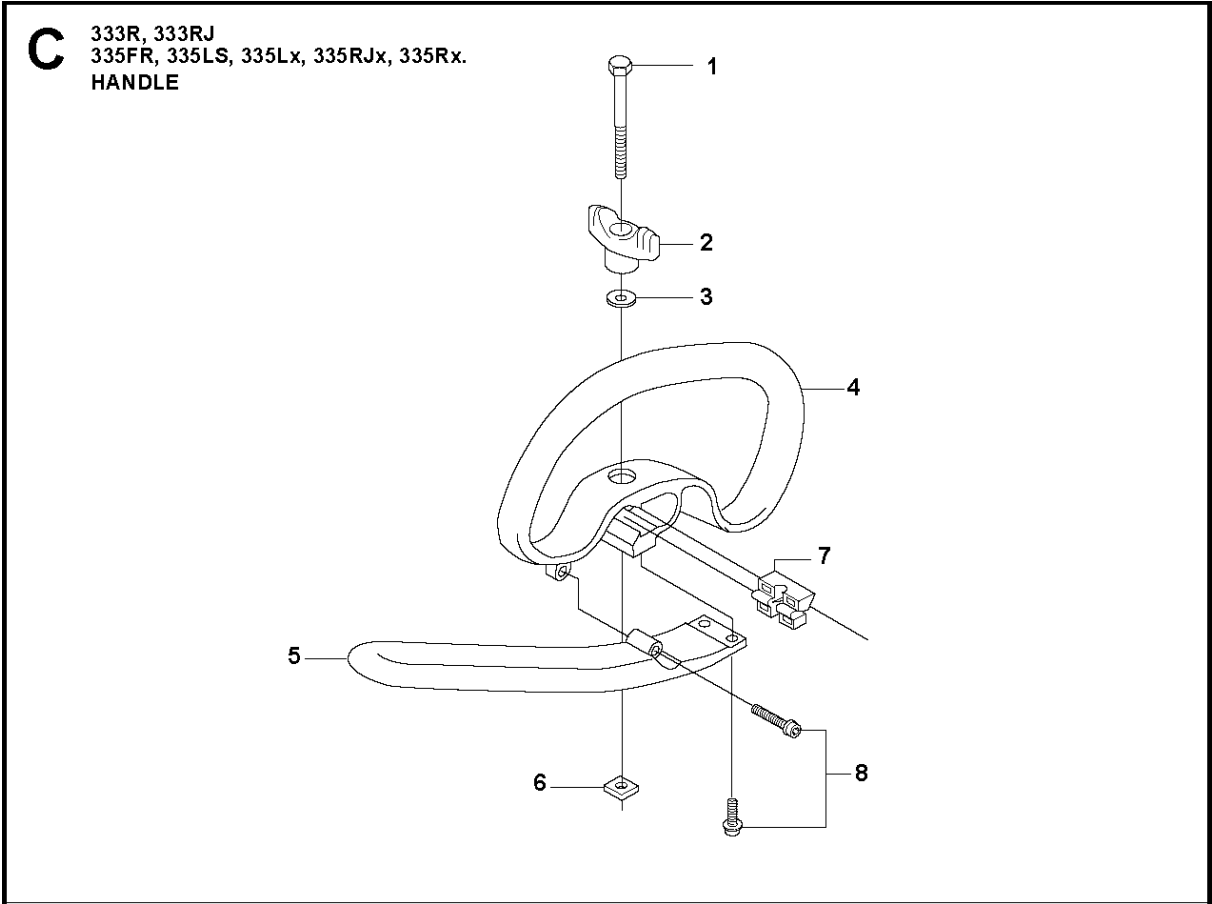

SPARE PARTS LIST

BRUSHCUTTERS/CLEARING SAWS

333 RJ from 2014-12

A 333R, 333RJ
335FR, 335LS, 335Lx, 335RJx, 335Rx.
BEVEL GEAR

BEVEL GEAR

333 RJ from 2014-12

Ref	Part No	Description	Remark	QTY	KIT
1	537 18 95-01	SCREW		1	20
2	503 20 02-10	SCREW IHSCFM		1	20
3	544 08 76-01	CLAMP		1	20
4	537 14 74-01	MAGNET		1	16
5	503 20 15-01	SCREW IHHM		1	16
6	537 29 59-02	GEAR HOUSING		1	16
7	738 21 99-00	BALL BEARING		1	16
8	503 20 03-25	SCREW IHSCFM		2	
9	738 21 01-10	BALL BEARING		1	16
10	738 21 01-12	BALL BEARING		1	16
11	735 31 28-10	CIRCLIP		1	16
12	735 31 14-00	CIRCLIP		1	16
13	505 13 33-01	SPARE PARTS KIT	333R, 335Rx, 335Fr	1	16
13	505 13 34-01	SPARE PARTS KIT	333RJ, 335RJx, 335Lx, 335LS	1	16
14	503 25 28-01	BALL BEARING		1	16
15	735 31 31-10	CIRCLIP		1	16
16	544 21 64-01	GEAR	333R, 335Rx, 335Fr	1	
16	537 29 58-02	BEVEL GEAR	333RJ, 335RJx, 335Lx, 335LS	1	
17	537 35 14-01	DRIVER	"(1")"	1	
18	537 34 35-01	SUPPORT FLANGE		1	
19	502 29 11-01	BLADE NUT		1	
20	574 30 68-01	CLAMP		1	

B2 333RJ, 335LS, 335LX, 335RJX
SHAFT & SUSPENSION

9

A vertical column of safety and regulatory icons. From top to bottom: a warning symbol (exclamation mark in a triangle), a prohibition symbol (a circle with a diagonal slash), a warning symbol (flame in a triangle), a warning symbol (skull and crossbones in a triangle), a warning symbol (hand being cut by a blade in a triangle), a CE mark, a recycling symbol, and a downward-pointing arrow.

SHAFT & SUSPENSION

333 RJ from 2014-12

Ref	Part No	Description	Remark	QTY KIT
1	544 10 18-01	SLEEVE	333RJ, 335RJx, 335Lx, 335LS	1
2	537 18 26-10	TUBE	Ø = 24mm, L = 330mm	1
3	537 33 44-02	SPACER		1
4	544 25 40-01	SCREW		1
5	537 36 02-01	SPACER		1
6	537 21 41-02	TUBE	Ø = 28mm, L = 1152mm	1
7	537 31 39-02	GUIDE	Ø = 9mm, L = 1115mm	1
8	537 35 52-01	DRIVE SHAFT	Ø = 8mm, L = 1527mm	1
9	537 29 48-01	LABEL		1