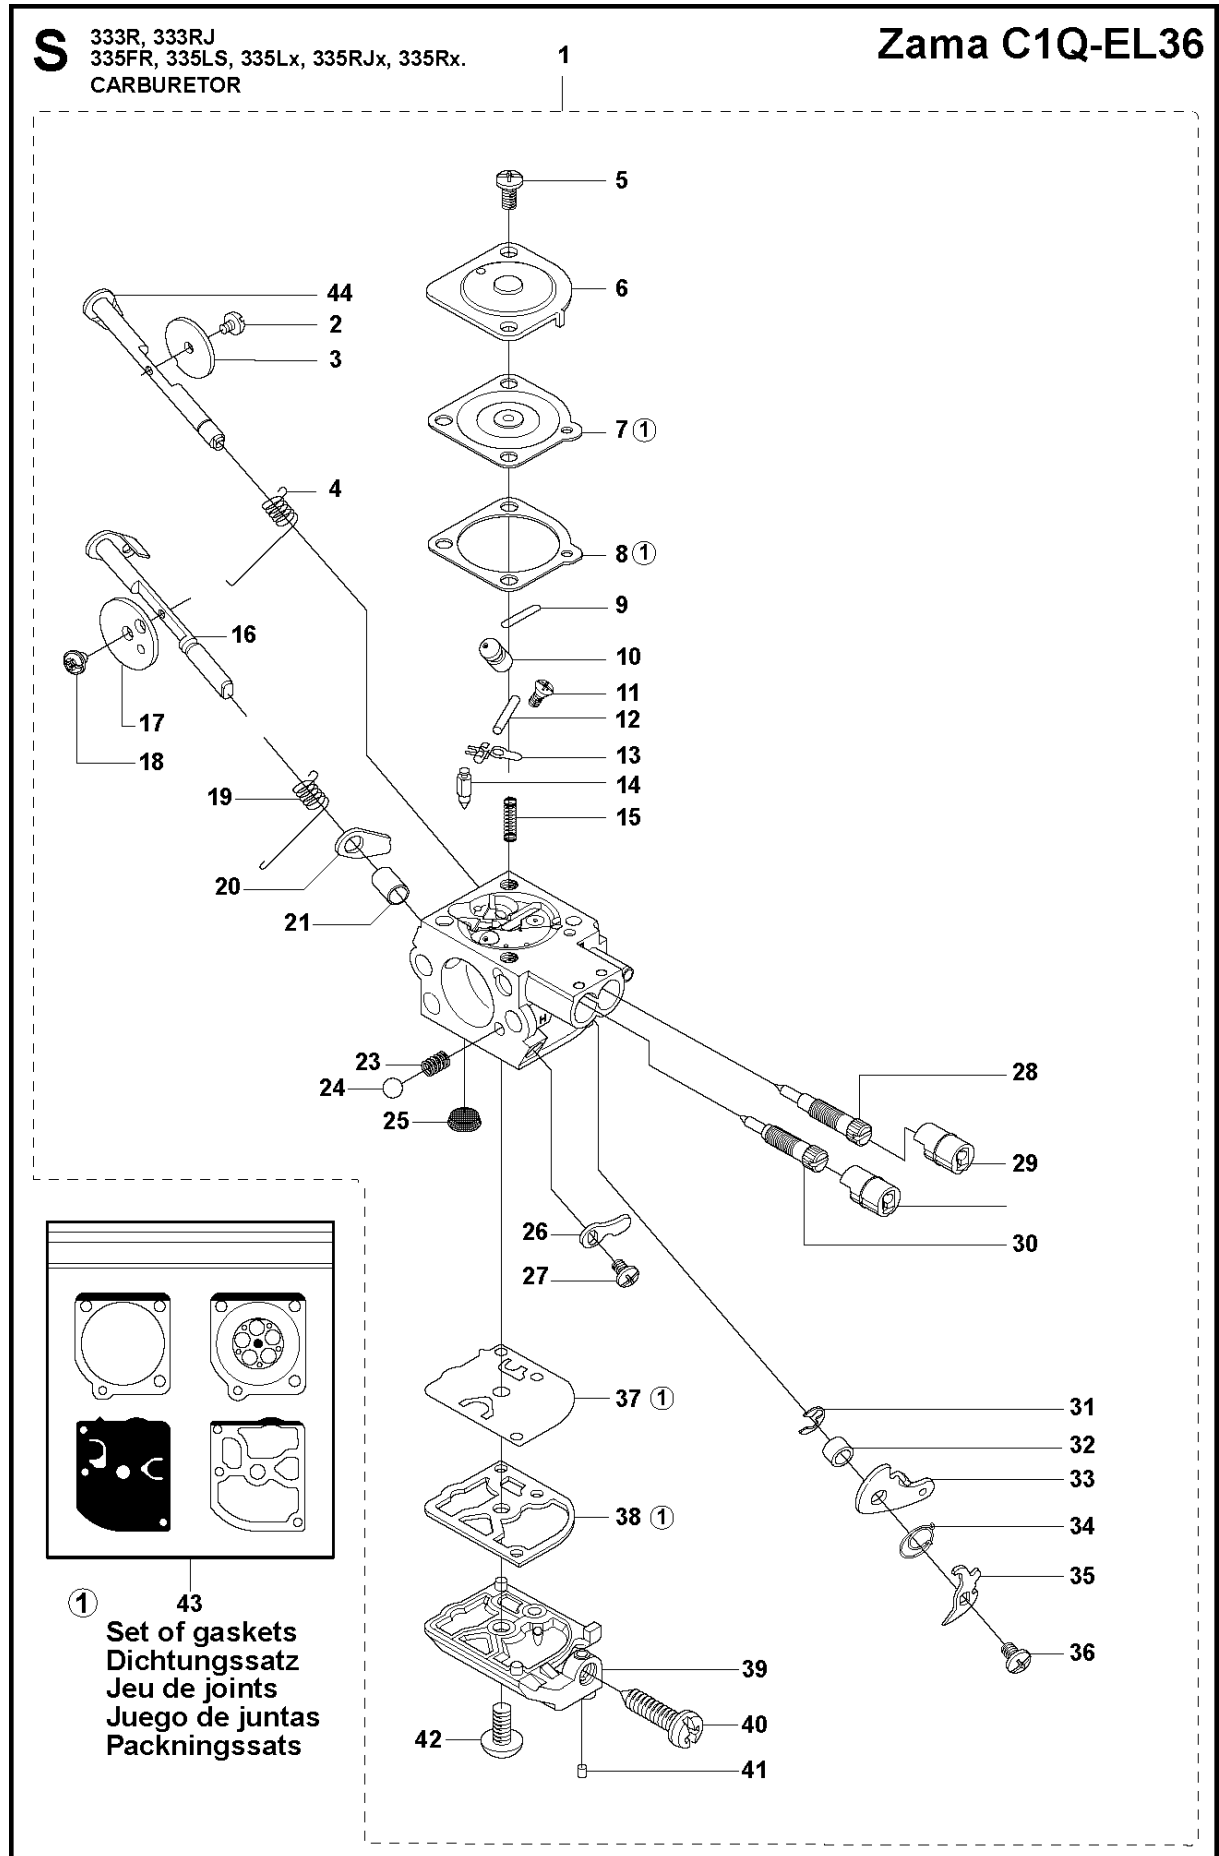

S 333R, 333RJ
335FR, 335LS, 335Lx, 335RJx, 335Rx.
CARBURETOR

Zama C1Q-EL36

CARBURETOR

333 RJ from 2014-12

Ref	Part No	Description	Remark	QTY	KIT
1	544 32 56-01	CARBURETTOR		1	
2	503 47 92-01	SCREW		1	1
3	537 41 72-01	VALVE		1	1
4	544 37 24-01	SPRING		1	1
5	503 48 05-01	SCREW		2	1
6	503 97 43-01	COVER		1	1
7	537 04 89-01	DIAPHRAGM		1	1, 43
8	537 02 04-01	GASKET		1	1, 43
9	503 53 56-01	PLUG WELCH		1	1
10	537 38 73-01	NOZZLE ASSY		1	1
11	503 48 01-01	SCREW		1	1
12	503 48 00-01	PIN RETAINING SCREW		1	1
13	503 66 59-01	LEVER		1	1
14	503 47 97-01	VALVE		1	1
15	537 02 03-01	SPRING		1	1
16	544 37 22-01	SHAFT ASSY		1	1
17	537 02 11-01	VALVE		1	1
18	503 48 18-01	SCREW		1	1
19	544 37 26-01	SPRING		1	1
20	544 37 25-01	LEVER		1	1
21	544 42 70-01	COLLAR		1	1
23	537 01 26-01	SPRING		1	1
24	537 01 25-01	BALL		1	1
25	503 48 13-01	STRAINER		1	1
26	544 37 23-01	LEVER		1	1
27	503 47 90-01	SCREW		1	1
28	537 41 69-01	SCREW		1	1
29	537 41 70-01	LIMITER CAP		2	1
30	537 38 75-01	SCREW		1	1
31	537 38 52-01	CLIP		1	1
32	537 41 77-01	COLLAR		1	1
33	537 41 73-01	LEVER		1	1
34	537 41 78-01	SPRING THROTT.RETURN		1	1
35	537 41 74-01	LEVER		1	1
36	503 47 90-01	SCREW		1	1
37	537 02 00-01	DIAPHRAGM PUMP		1	1, 43
38	537 02 01-01	GASKET		1	1, 43
39	537 41 68-01	COVER		1	1
40	537 02 07-01	SCREW		1	1
41	503 48 11-01	PIECE		1	1
42	503 47 96-01	SCREW		1	1
43	531 00 45-52	GASKET KIT		1	
44	537 38 74-01	SHAFT ASSY		1	1