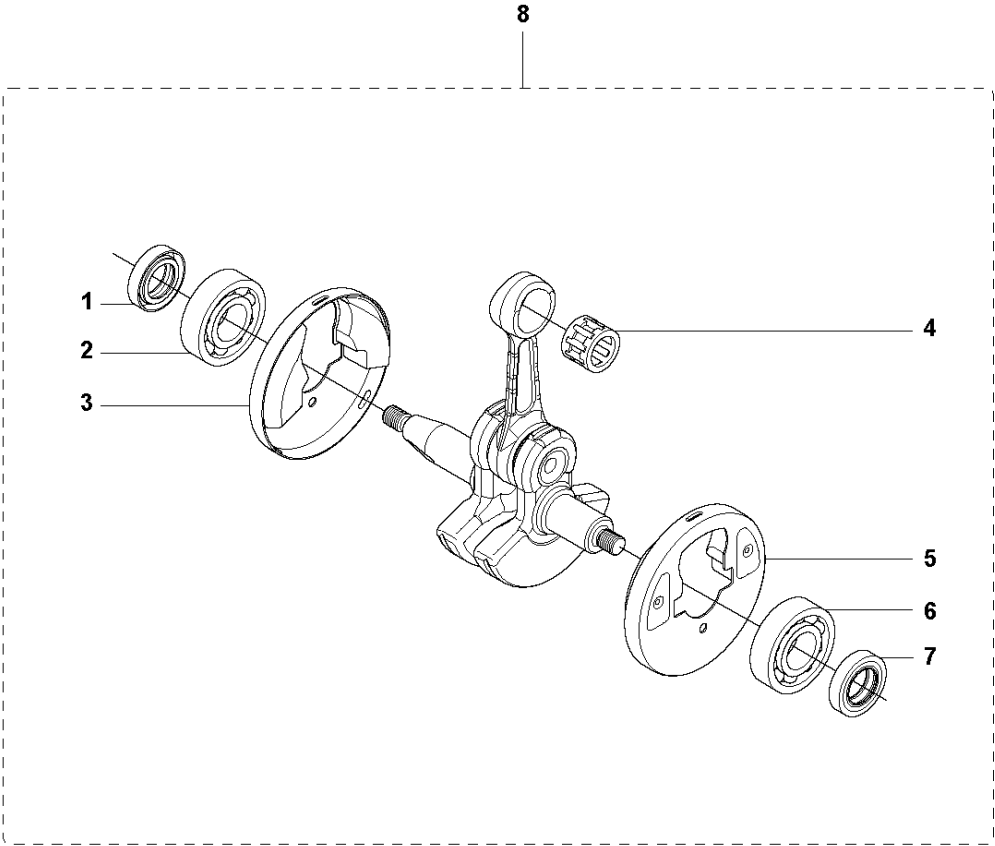

Q 333R, 333RJ
335FR, 335LS, 335Lx, 335RJx, 335Rx.
CRANK SHAFT

CRANKSHAFT

333 R from 2014-12

Ref	Part No	Description	Remark	QTY	KIT
1	503 26 02-02	SEALING RING		1	8
2	738 21 01-10	BALL BEARING		1	8
3	537 29 76-01	CUP		1	8
4	503 41 41-01	NEEDLE BEARING		1	8
5	537 29 76-01	CUP		1	8
6	738 21 01-10	BALL BEARING		1	8
7	503 26 02-02	SEALING RING		1	8
8	544 03 90-01	CRANKSHAFT ASSY		1