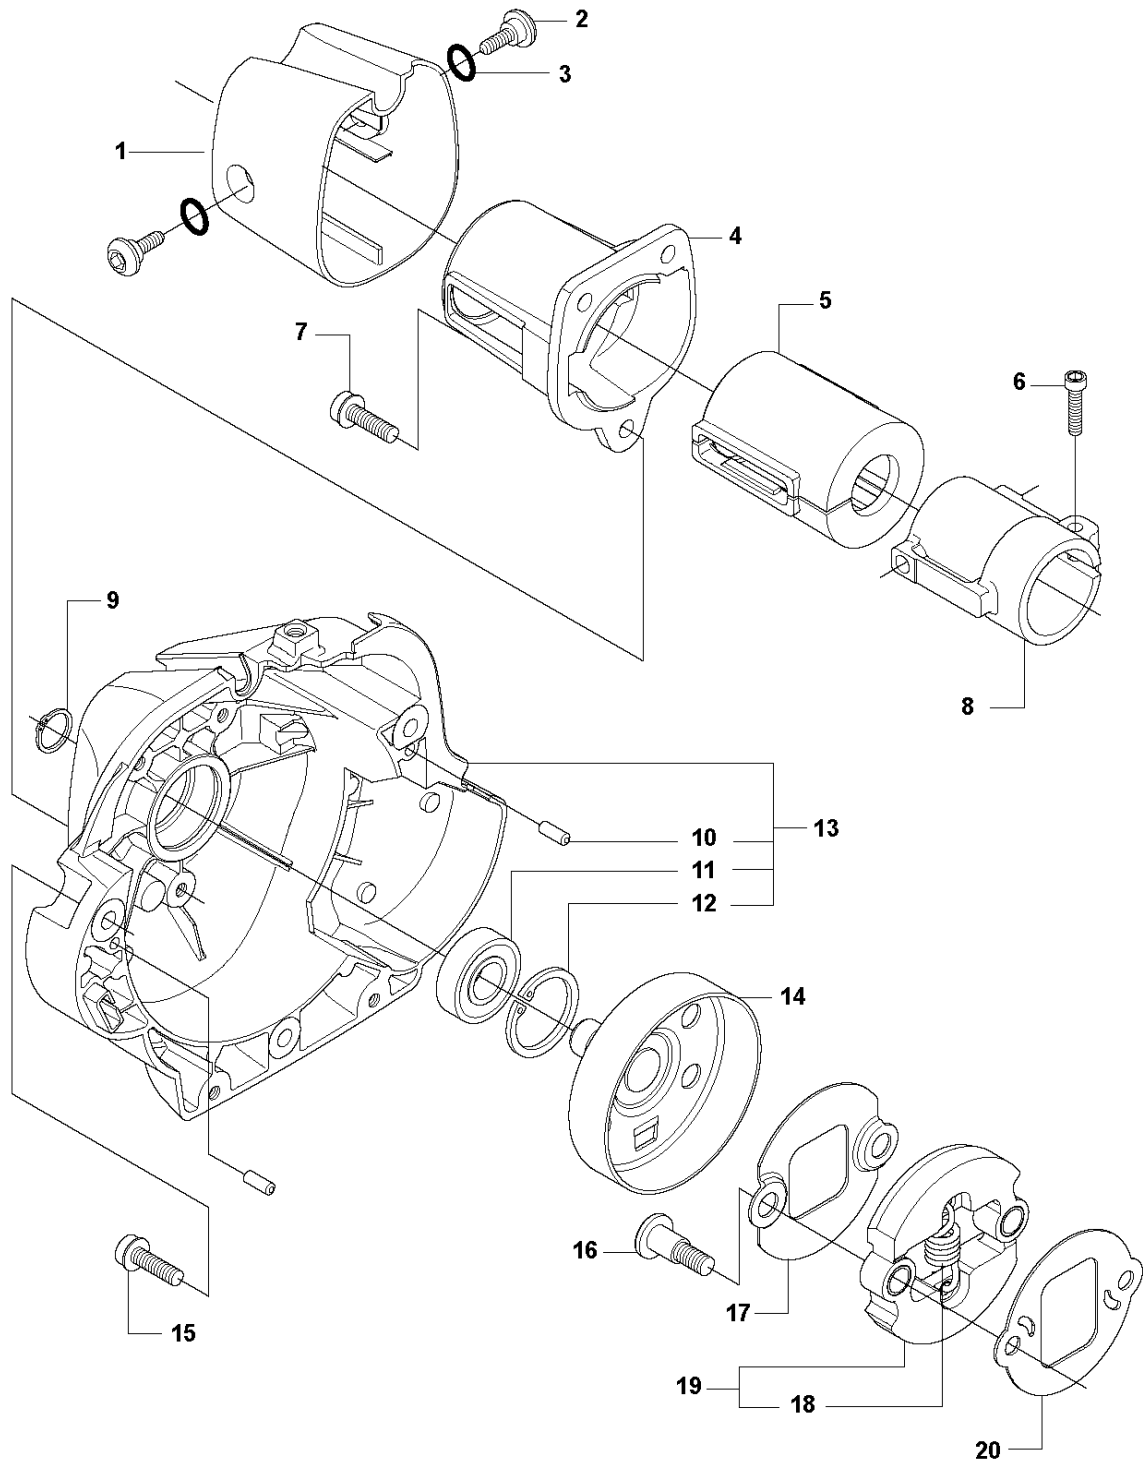

G 333R, 333RJ
335FR, 335LS, 335Lx, 335RJx, 335Rx.
CLUTCH & CLUTCH COVER

CLUTCH

333 R from 2014-12

Ref	Part No	Description	Remark	QTY	KIT
1	544 11 97-01	COVER	333RJ, 335RJx, 335Lx, 335LS	1	
1	537 32 61-01	COVER	333R, 335Rx, 335FR	1	
2	503 96 13-01	SCREW		2	
3	740 42 06-00	O-RING		2	
4	537 31 00-01	COVER		1	
5	537 32 27-01	ANTIVIBRATION ELEMENT		1	
6	725 53 33-55	SCREW IHSCM		1	
7	503 20 03-20	SCREW IHSCFM		3	
8	537 31 01-01	COMPRESSION SLEEVE	333R, 335Rx, 335FR	1	
8	537 31 01-02	COMPRESSION SLEEVE	333RJ, 335RJx, 335Lx, 335LS	1	
9	735 31 14-00	CIRCLIP		1	
10	503 24 07-02	PARALLEL PIN		2	13
11	738 21 01-04	BALL BEARING		1	13
12	735 31 28-10	CIRCLIP		1	13
13	537 30 29-01	CLUTCH COVER		1	
14	537 35 29-01	CLUTCH DRUM		1	
15	503 20 03-20	SCREW IHSCFM		3	
16	537 41 81-01	SCREW		2	
17	537 41 57-01	WASHER		1	
18	537 42 72-01	SPRING		1	19
19	537 34 04-01	CLUTCH		1	
20	537 04 68-01	WASHER		1