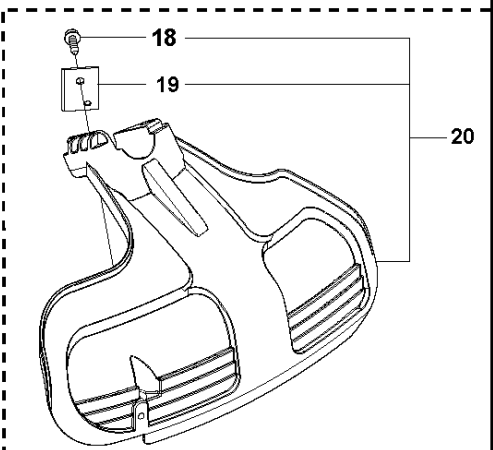

CARBURETOR

333 R from 2014-12

Ref	Part No	Description	Remark	QTY	KIT
1	581 16 75-01	CARBURETTOR		1	
2	503 47 92-01	SCREW		1	1
3	537 41 72-01	VALVE		1	1
4	544 37 24-01	SPRING		1	1
5	503 48 05-01	SCREW		2	1
6	503 97 43-01	COVER		1	1
7	537 04 89-01	DIAPHRAGM		1	1, 43
8	537 02 04-01	GASKET		1	1, 43
9	503 53 56-01	PLUG WELCH		1	1
10	581 89 95-01	MAIN NOZZLE		1	1
11	503 48 01-01	SCREW		1	1
12	503 48 00-01	PIN RETAINING SCREW		1	1
13	503 66 59-01	LEVER		1	1
14	503 47 97-01	VALVE		1	1
15	503 47 81-01	SPRING		1	1
16	544 37 22-01	SHAFT ASSY		1	1
17	537 37 03-01	VALVE		1	1
18	503 48 18-01	SCREW		1	1
19	544 37 26-01	SPRING		1	1
20	544 37 25-01	LEVER		1	1
21	544 42 70-01	COLLAR		1	1
23	537 01 26-01	SPRING		1	1
24	537 01 25-01	BALL		1	1
25	503 48 13-01	STRAINER		1	1
26	544 37 23-01	LEVER		1	1
27	503 47 90-01	SCREW		1	1
28	537 41 69-01	SCREW		1	1
29	537 41 70-01	LIMITER CAP		2	1
30	581 89 93-01	SCREW		1	1
31	537 38 52-01	CLIP		1	1
32	537 38 50-01	CLIP		1	1
33	537 41 73-01	LEVER		1	1
34	576 74 66-01	SPRING		1	1
35	537 41 74-01	LEVER		1	1
36	502 07 84-01	SCREW		1	1
37	537 02 00-01	DIAPHRAGM PUMP		1	1, 43
38	537 02 01-01	GASKET		1	1, 43
39	537 41 68-01	COVER		1	1
40	537 02 07-01	SCREW		1	1
41	503 48 11-01	PIECE		1	1
42	503 47 96-01	SCREW		1	1
43	531 00 45-52	GASKET KIT		1	
44	544 37 21-01	SHAFT ASSY		1	1

T 333R, 333RJ
335FR, 335LS, 335Lx, 335RJx, 335Rx.
ACCESSORIES