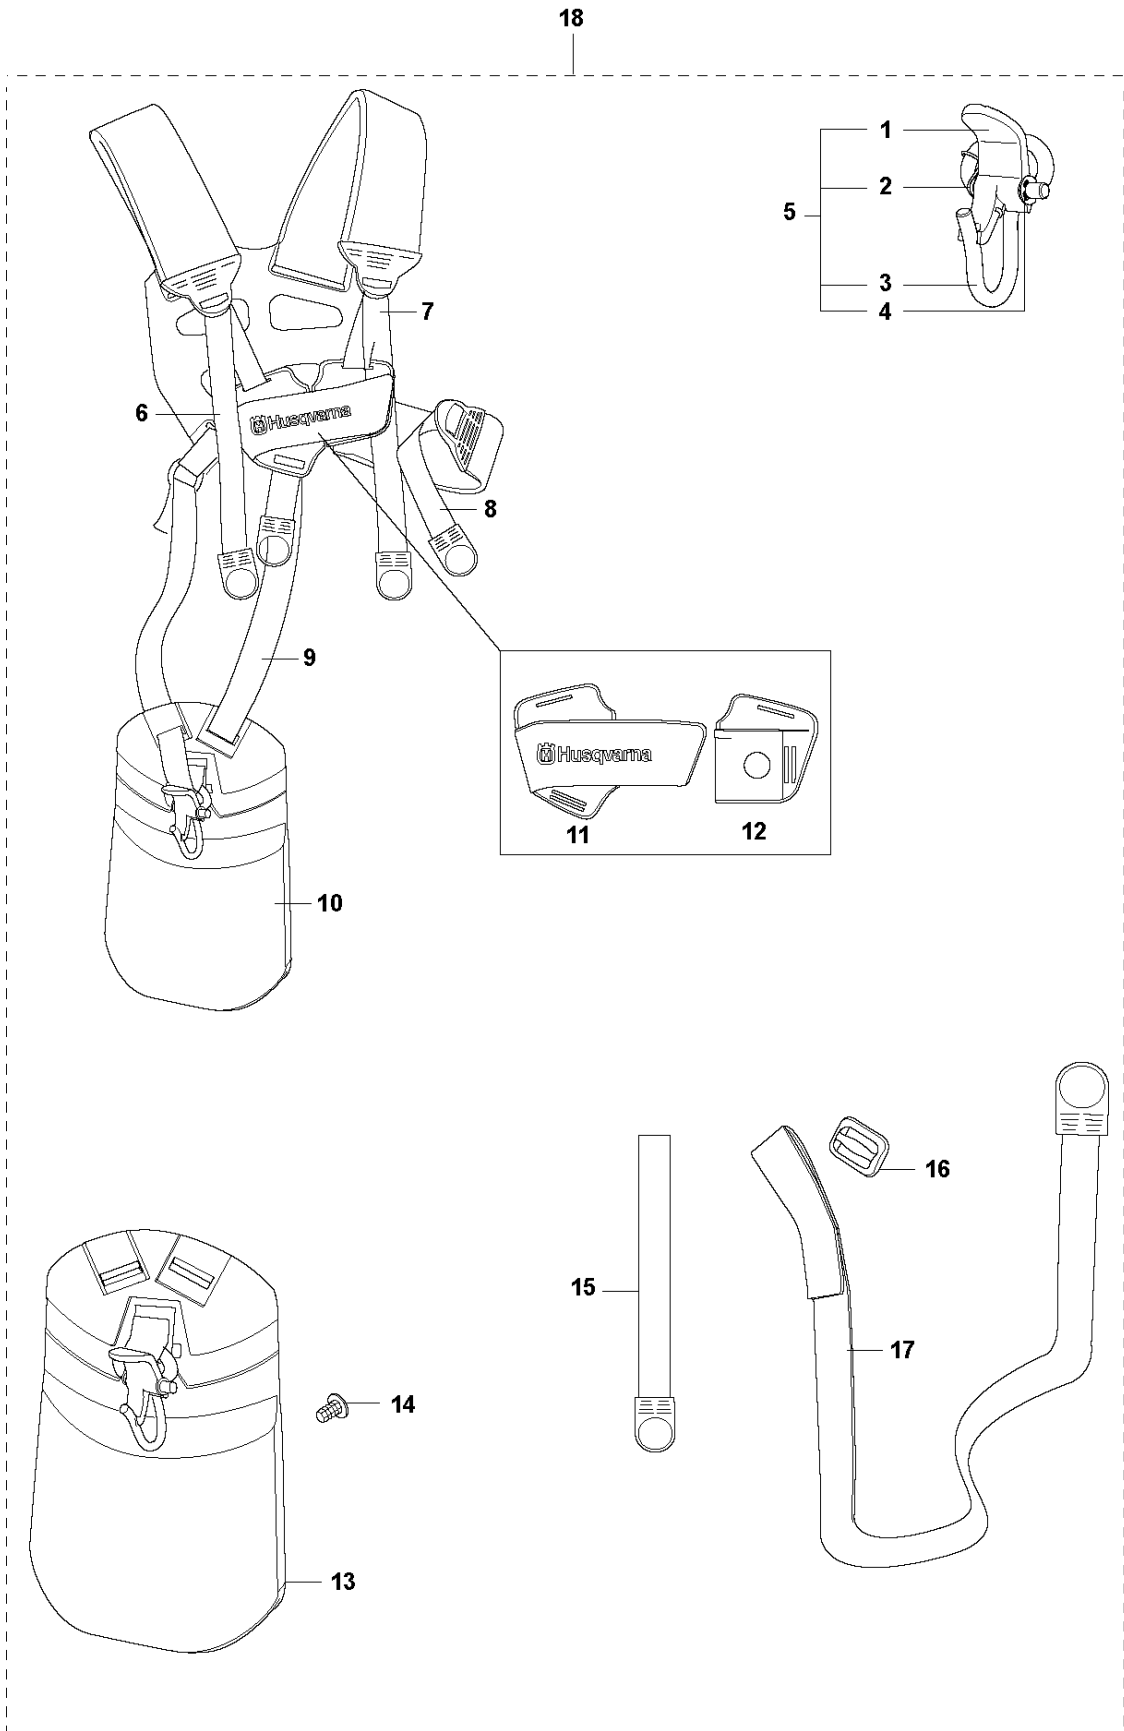

ACCESSORIES

333 R from 2014-12

Ref	Part No	Description	Remark	QTY KIT
1	501 19 22-01	TOOL		1
2	531 00 92-48	FILTER OIL	Oil Airfilter	1
3	503 97 64-01	GREASE		1
4	502 28 59-01	STOP		1
5	503 80 17-01	GREASE		1
6	537 36 21-01	COMBINATION WRENCH		1
7	544 35 91-01	TRANSPORT GUARD		1
8	537 31 29-01	TRANSPORT GUARD	200-275 mm	1
9	503 89 01-02	SUPPORT CUP		1
10	537 21 62-01	HARNESS		1
10	537 21 62-02	HARNESS	USA	1

V 333R, 333RJ
335FR, 335LS, 335Lx, 335RJx, 335Rx.
HARNESS