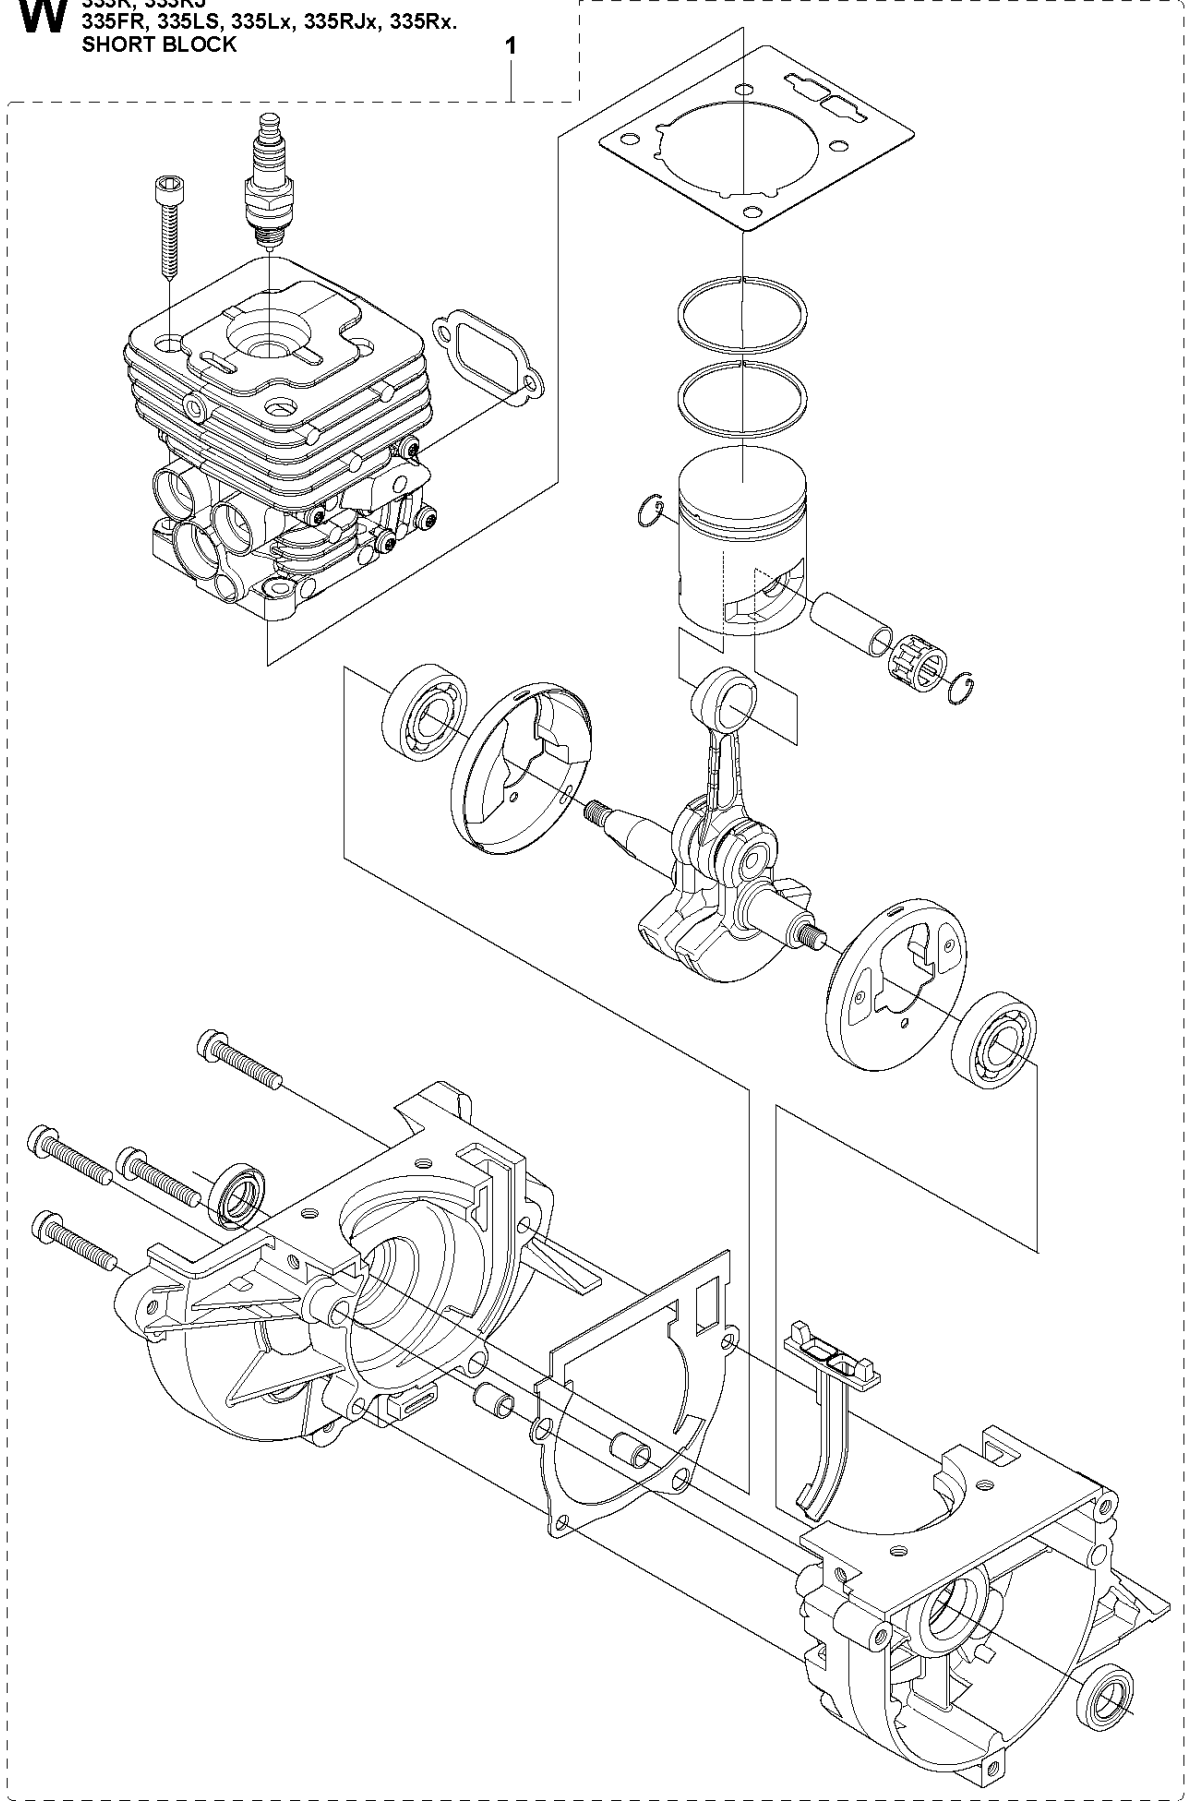

HARNESS

333 R from 2014-12

Ref	Part No	Description	Remark	QTY	KIT
1	502 02 30-02	LOCK		1	5
2	502 02 38-01	SPRING		1	5
3	502 02 29-02	HOOK		1	5
4	735 31 09-20	E-CLIP		1	5
5	502 02 28-05	WELT HOOK		1	
6	503 99 61-01	BAND		1	
7	503 99 61-01	BAND		1	
8	503 99 61-01	BAND		1	
9	503 99 61-03	BAND		1	
10	537 27 59-01	HIP PAD		1	
11	537 28 84-01	FRONT PIECE		1	
12	537 28 83-01	FRONT PIECE		1	
13	537 27 59-01	HIP PAD		1	
14	537 17 54-01	HIP PAD		3	
15	503 99 61-01	BAND		3	
16	537 11 35-01	RETAINER		1	
17	503 99 61-03	BAND		1	
18	537 27 57-02	HARNESS	Duo Balance	1	
18	537 27 57-04	HARNESS	Duo Balance US	1	

W 333R, 333RJ
335FR, 335LS, 335Lx, 335RJx, 335Rx.
SHORT BLOCK

1