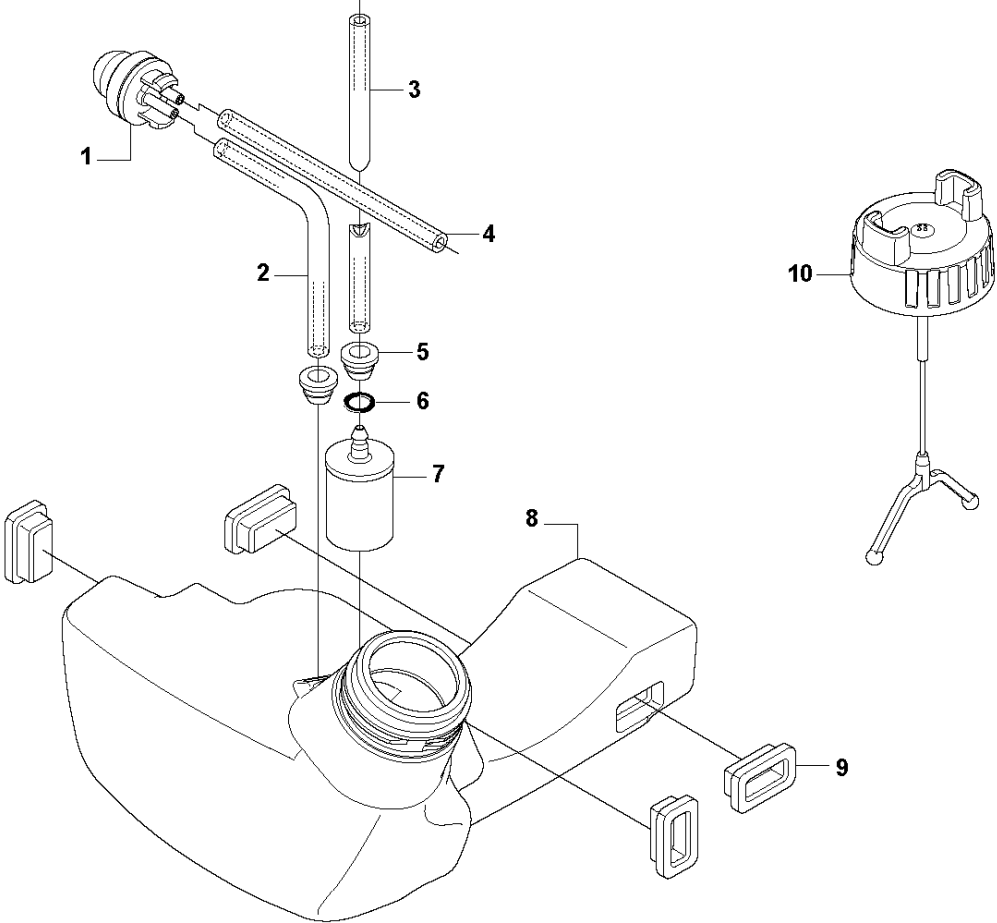

L 333R, 333RJ
335FR, 335LS, 335Lx, 335RJx, 335Rx.
FUEL TANK

FUEL TANK

333 R from 2014-12

Ref	Part No	Description	Remark	QTY KIT
1	503 93 66-01	PURGE		1
2	537 04 24-12	FUEL HOSE		1
3	537 05 23-01	FUEL HOSE		1
4	537 04 24-12	FUEL HOSE		1
5	503 73 58-01	BUSHING		2
6	537 18 49-01	O-RING		1
7	503 44 32-01	FUEL FILTER		1
8	544 32 88-01	TANK ASSY		1
9	503 91 10-01	SUSPENSION		4
10	503 91 18-02	TANK CAP		1