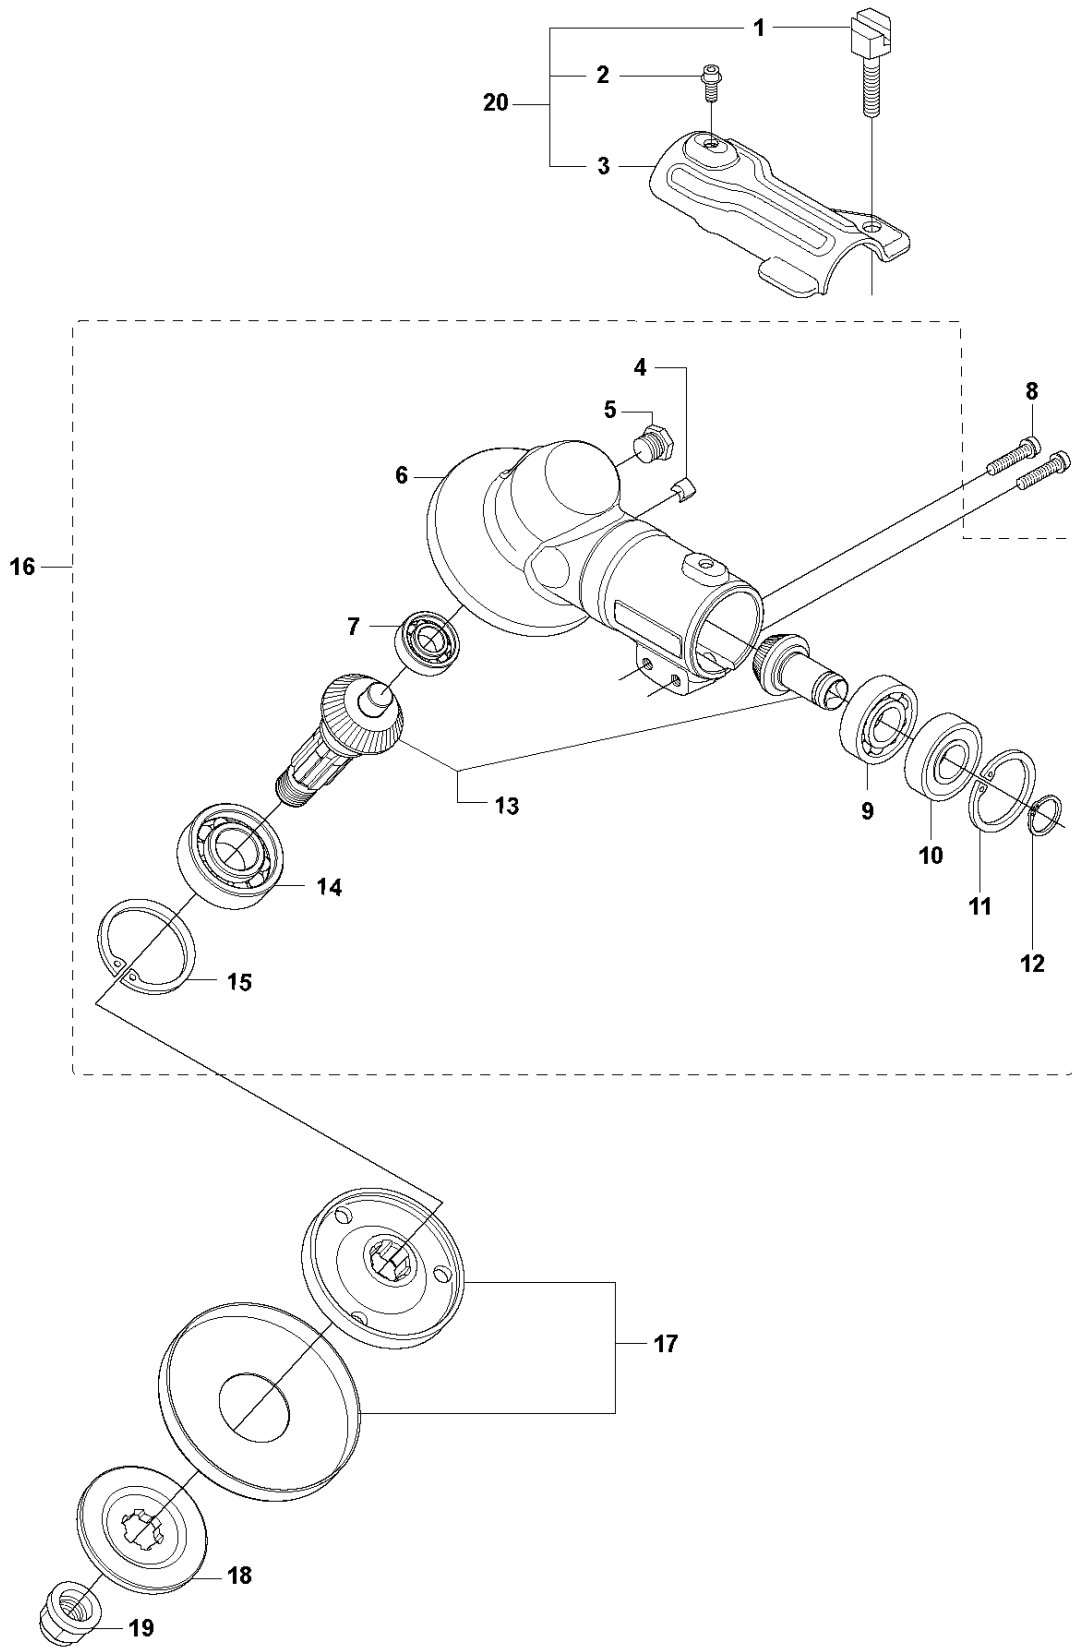

# SPARE PARTS LIST

BRUSHCUTTERS/CLEARING SAWS

333 R from 2014-12

**A** 333R, 333RJ  
335FR, 335LS, 335Lx, 335RJx, 335Rx.  
BEVEL GEAR

## BEVEL GEAR

333 R from 2014-12

Ref	Part No	Description	Remark	QTY	KIT
1	537 18 95-01	SCREW		1	20
2	503 20 02-10	SCREW IHSCFM		1	20
3	544 08 76-01	CLAMP		1	20
4	537 14 74-01	MAGNET		1	16
5	503 20 15-01	SCREW IHHM		1	16
6	537 29 59-02	GEAR HOUSING		1	16
7	738 21 99-00	BALL BEARING		1	16
8	503 20 03-25	SCREW IHSCFM		2	
9	738 21 01-10	BALL BEARING		1	16
10	738 21 01-12	BALL BEARING		1	16
11	735 31 28-10	CIRCLIP		1	16
12	735 31 14-00	CIRCLIP		1	16
13	505 13 33-01	SPARE PARTS KIT	333R, 335Rx, 335Fr	1	16
13	505 13 34-01	SPARE PARTS KIT	333RJ, 335RJx, 335Lx, 335LS	1	16
14	503 25 28-01	BALL BEARING		1	16
15	735 31 31-10	CIRCLIP		1	16
16	544 21 64-01	GEAR	333R, 335Rx, 335Fr	1	
16	537 29 58-02	BEVEL GEAR	333RJ, 335RJx, 335Lx, 335LS	1	
17	537 35 14-01	DRIVER	"(1")"	1	
18	537 34 35-01	SUPPORT FLANGE		1	
19	502 29 11-01	BLADE NUT		1	
20	574 30 68-01	CLAMP		1	

## HANDLE

333 R from 2014-12

Ref	Part No	Description	Remark	QTY KIT
1	725 23 78-51	SCREW EHHM	33RJ, 335LS	1
1	725 23 80-51	SCREW EHHM	335Lx, 335RJx	1
2	503 87 90-01	KNOB	335Lx, 335RJx	1
3	503 23 00-61	WASHER	33RJ, 335LS	1
4	544 10 10-02	HANDLE LOOP		1
5	503 99 78-01	HANDLE	333RJ, 335RJx	1
6	502 19 71-01	SQUARE NUT		1
7	544 10 11-01	BLOCK.SPACING		1
8	501 21 68-16	TBD		3

## TOWER

333 R from 2014-12

Ref	Part No	Description	Remark	QTY KIT
1	725 23 82-85	SCREW EHHM		1
2	503 87 90-01	KNOB		1
3	537 37 63-01	COVER		1
4	537 40 26-03	BRACKET		1
5	502 28 61-01	CLIP		1
6	503 20 03-20	SCREW IHSCFM		2