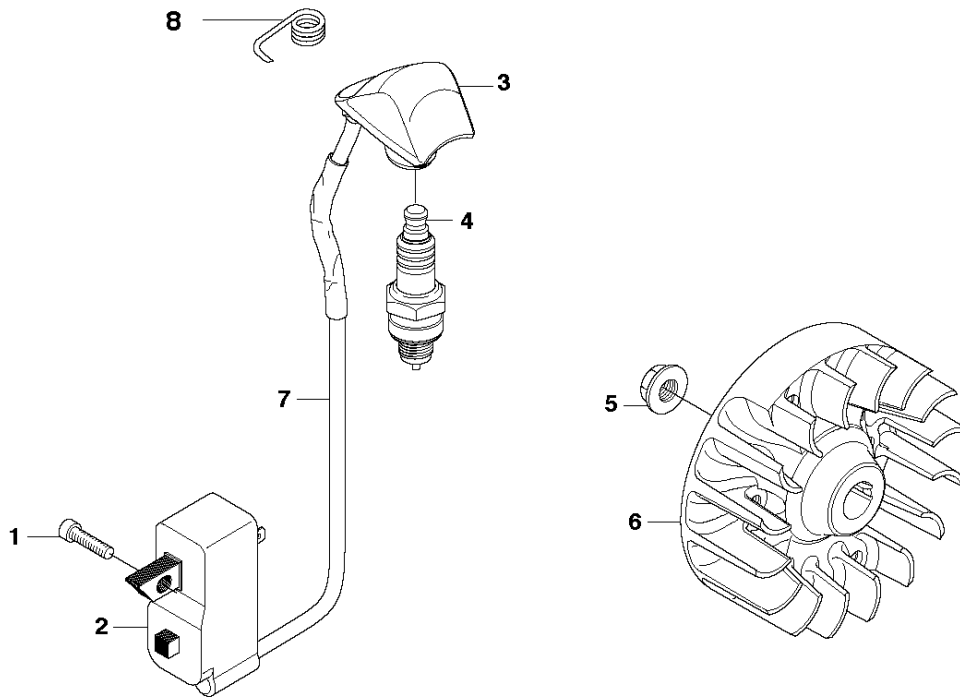

N 333R, 333RJ
335FR, 335LS, 335Lx, 335RJx, 335Rx.
IGNITION

IGNITION SYSTEM

333 R from 2014-12

Ref	Part No	Description	Remark	QTY	KIT
1	503 21 66-18	SCREW IHSCT		2	
2	544 12 70-01	IGNITION MODULE	CPL	1	
3	537 43 43-01	SPARK PLUG CAP		1	2
4	503 23 51-09	SPARK PLUG	CH RCJ6Y (Ø=14 mm)	1	
5	731 71 16-51	HEXAGON NUT FLANGE		1	
6	537 24 96-01	FLYWHEEL		1	
7	501 53 16-01	CABLE	CABLE ONLY	2	2
8	537 23 93-01	CONTACT SPRING		1	2