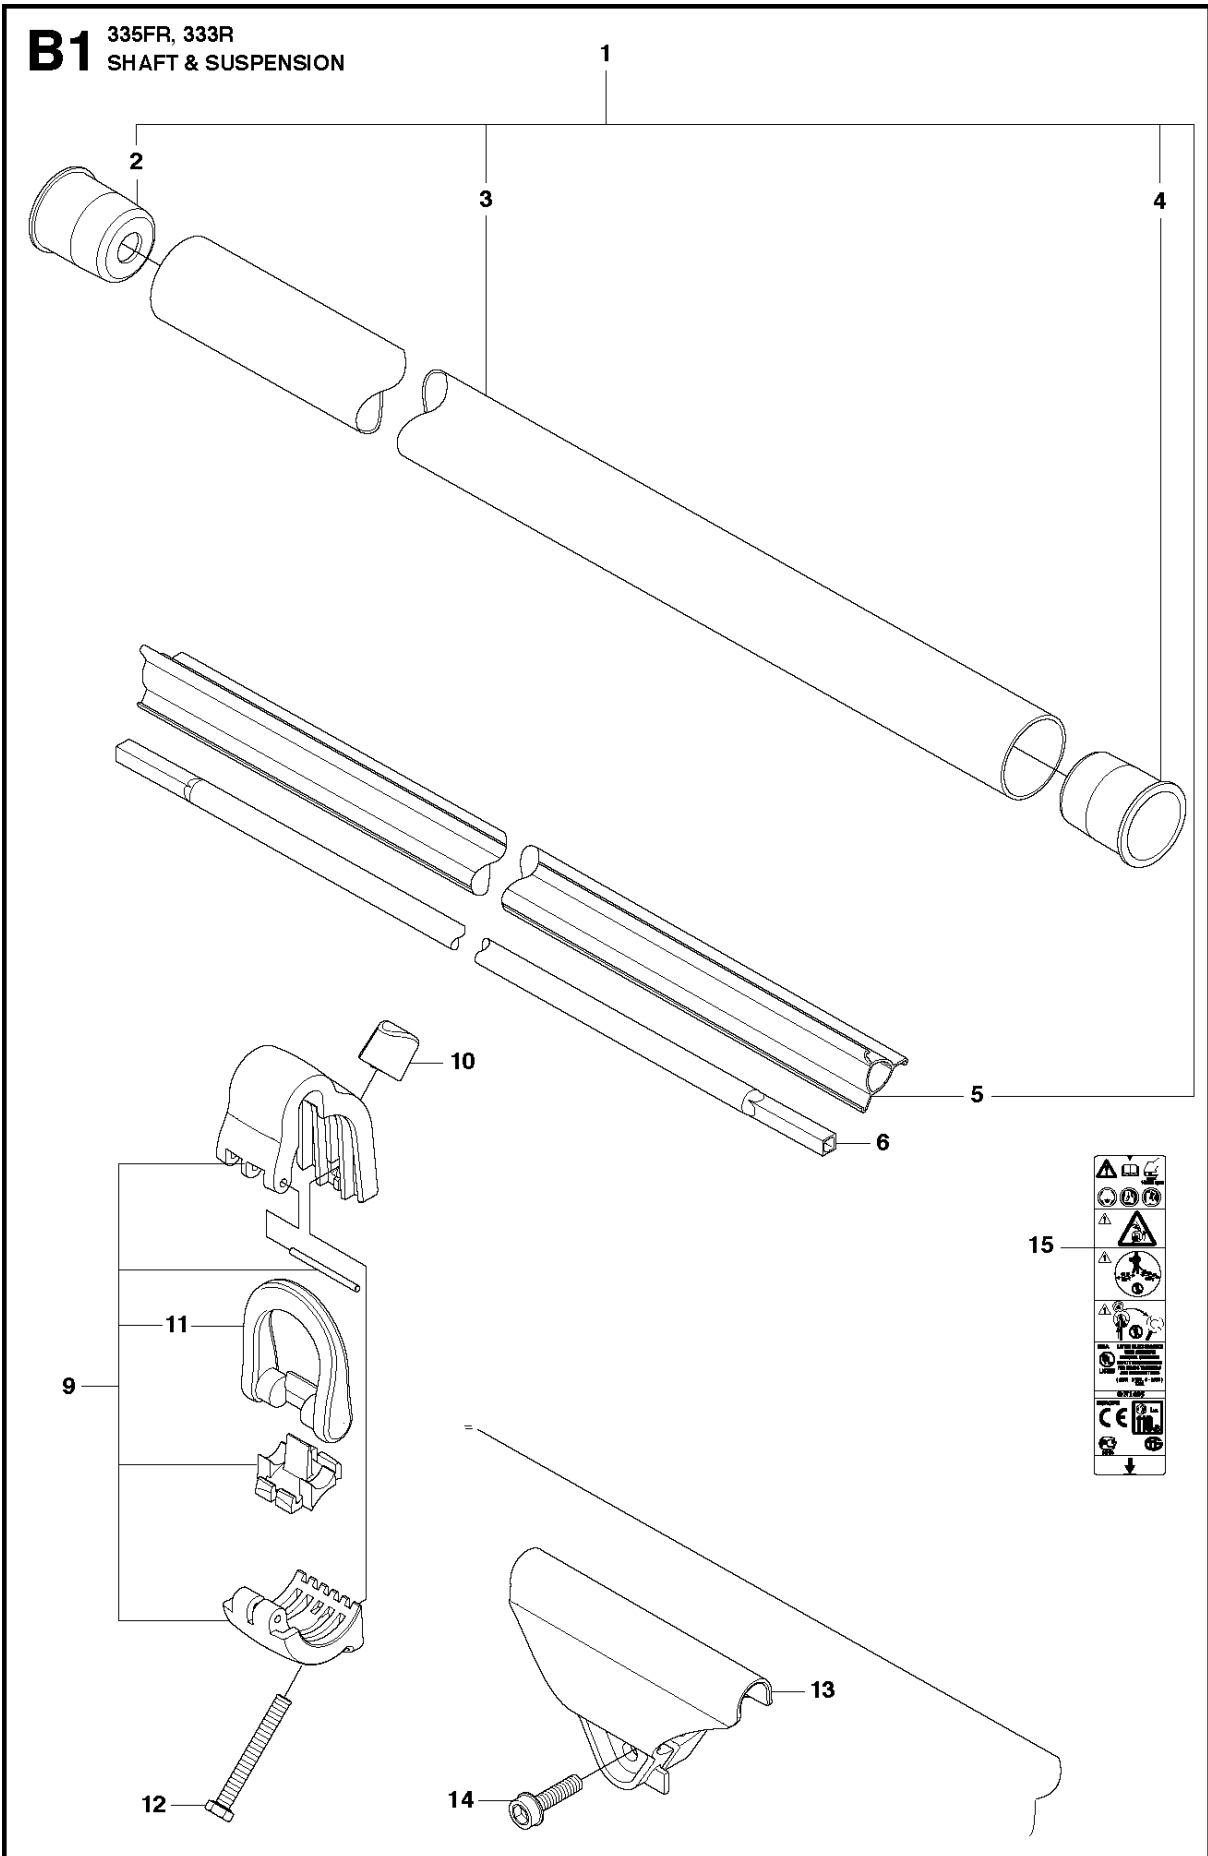

## BEVEL GEAR

333 R from 2014-12

Ref	Part No	Description	Remark	QTY	KIT
1	537 18 95-01	SCREW		1	20
2	503 20 02-10	SCREW IHSCFM		1	20
3	544 08 76-01	CLAMP		1	20
4	537 14 74-01	MAGNET		1	16
5	503 20 15-01	SCREW IHHM		1	16
6	537 29 59-02	GEAR HOUSING		1	16
7	738 21 99-00	BALL BEARING		1	16
8	503 20 03-25	SCREW IHSCFM		2	
9	738 21 01-10	BALL BEARING		1	16
10	738 21 01-12	BALL BEARING		1	16
11	735 31 28-10	CIRCLIP		1	16
12	735 31 14-00	CIRCLIP		1	16
13	505 13 33-01	SPARE PARTS KIT	333R, 335Rx, 335Fr	1	16
13	505 13 34-01	SPARE PARTS KIT	333RJ, 335RJx, 335Lx, 335LS	1	16
14	503 25 28-01	BALL BEARING		1	16
15	735 31 31-10	CIRCLIP		1	16
16	544 21 64-01	GEAR	333R, 335Rx, 335Fr	1	
16	537 29 58-02	BEVEL GEAR	333RJ, 335RJx, 335Lx, 335LS	1	
17	537 35 14-01	DRIVER	"(1")"	1	
18	537 34 35-01	SUPPORT FLANGE		1	
19	502 29 11-01	BLADE NUT		1	
20	574 30 68-01	CLAMP		1	