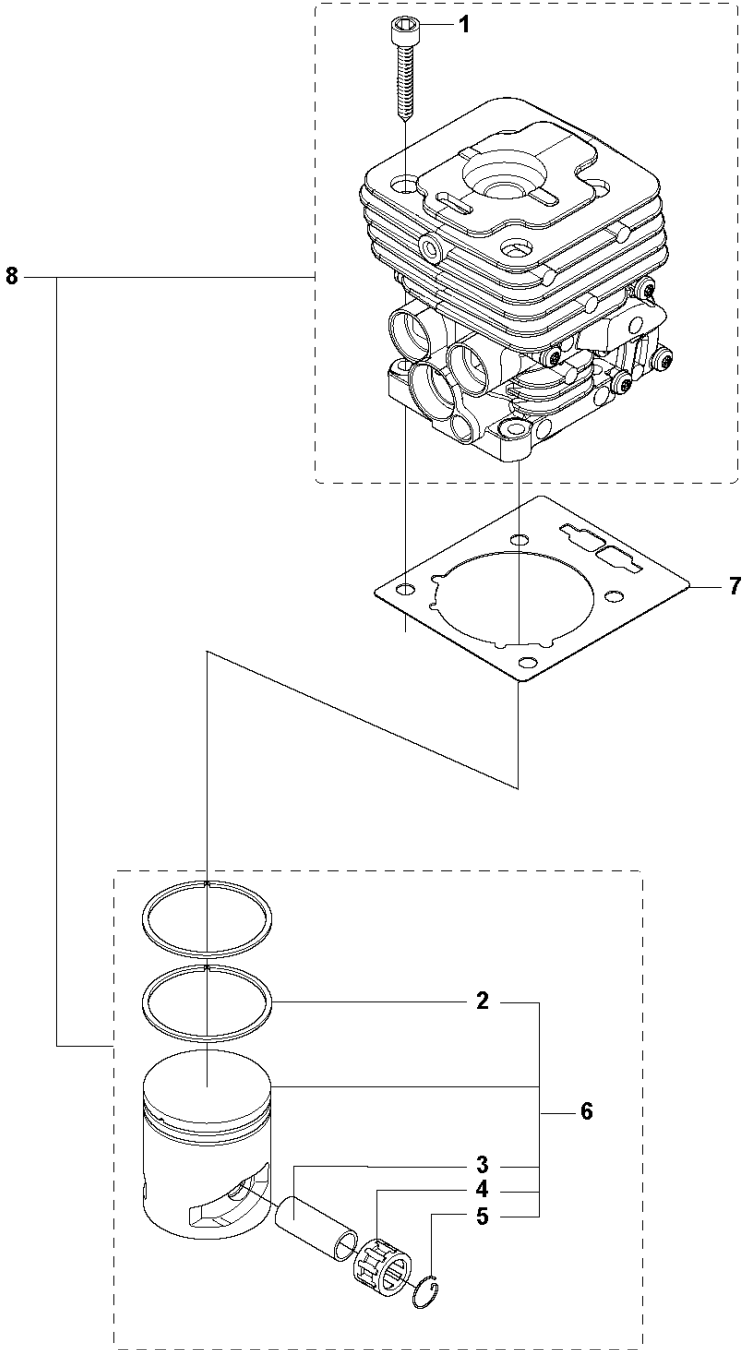

P 333R, 333RJ
335FR, 335LS, 335Lx, 335RJx, 335Rx.
CYLINDER PISTON

CYLINDER PISTON

333 R from 2014-12

Ref	Part No	Description	Remark	QTY	KIT
1	503 20 08-23	SCREW IHSCM		4	8
2	503 28 90-54	PISTON RING		2	6,8
3	503 28 91-19	PISTON PIN		1	6,8
4	503 41 41-01	NEEDLE BEARING		1	6,8
5	737 44 10-00	SNAP RING		2	6,8
6	585 99 83-02	PISTON ASSY		1	8
7	537 33 30-01	GASKET		1	
8	544 40 06-01	CYLINDER ASSY	Ø = 38mm. 574 36 43-01	1