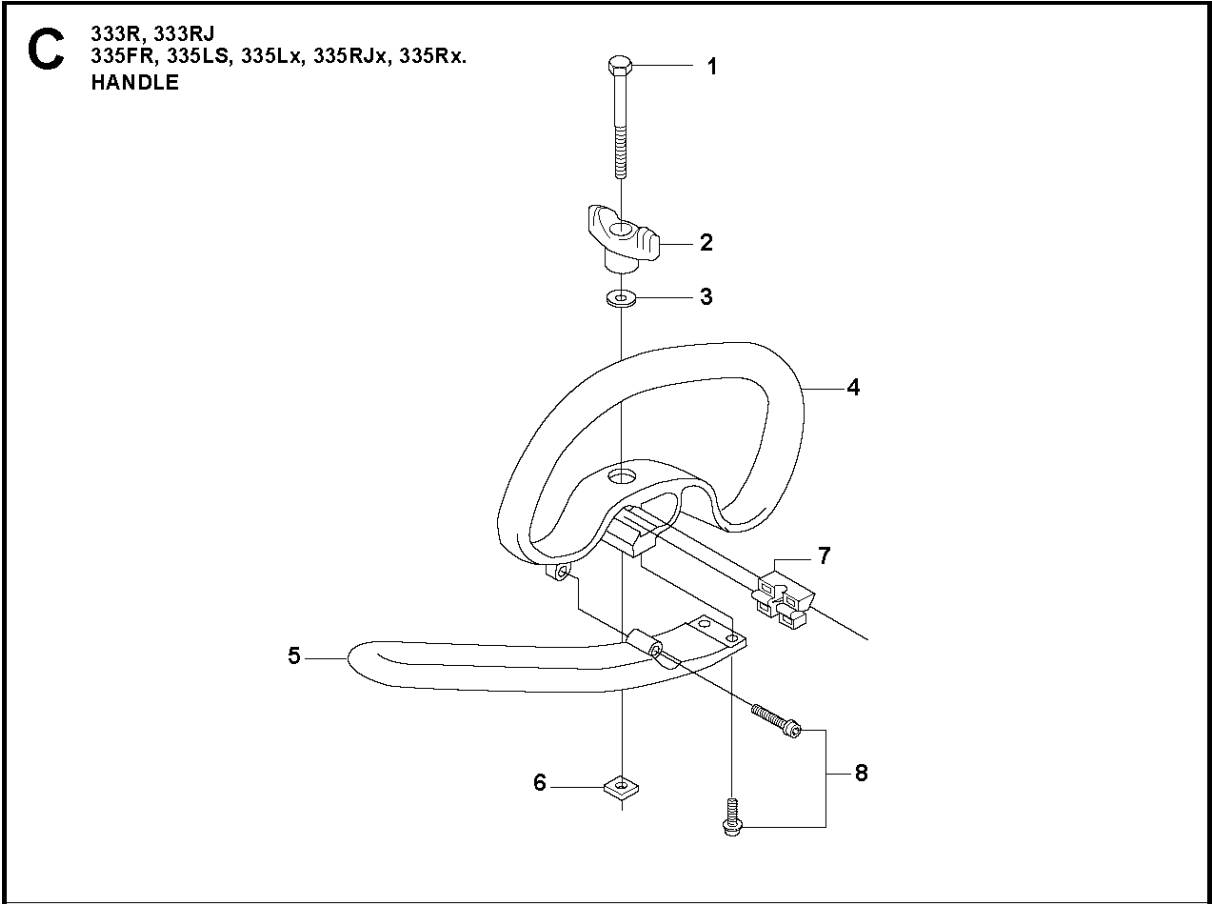

## BEVEL GEAR

333 R from 2014-12

Ref	Part No	Description	Remark	QTY	KIT
1	537 18 95-01	SCREW		1	20
2	503 20 02-10	SCREW IHSCFM		1	20
3	544 08 76-01	CLAMP		1	20
4	537 14 74-01	MAGNET		1	16
5	503 20 15-01	SCREW IHHM		1	16
6	537 29 59-02	GEAR HOUSING		1	16
7	738 21 99-00	BALL BEARING		1	16
8	503 20 03-25	SCREW IHSCFM		2	
9	738 21 01-10	BALL BEARING		1	16
10	738 21 01-12	BALL BEARING		1	16
11	735 31 28-10	CIRCLIP		1	16
12	735 31 14-00	CIRCLIP		1	16
13	505 13 33-01	SPARE PARTS KIT	333R, 335Rx, 335Fr	1	16
13	505 13 34-01	SPARE PARTS KIT	333RJ, 335RJx, 335Lx, 335LS	1	16
14	503 25 28-01	BALL BEARING		1	16
15	735 31 31-10	CIRCLIP		1	16
16	544 21 64-01	GEAR	333R, 335Rx, 335Fr	1	
16	537 29 58-02	BEVEL GEAR	333RJ, 335RJx, 335Lx, 335LS	1	
17	537 35 14-01	DRIVER	"(1")"	1	
18	537 34 35-01	SUPPORT FLANGE		1	
19	502 29 11-01	BLADE NUT		1	
20	574 30 68-01	CLAMP		1	

## SHAFT &amp; SUSPENSION

333 R from 2014-12

Ref	Part No	Description	Remark	QTY KIT	
1	537 21 42-01	TUBE	333R, 335Rx, 335FR	1	
2	537 36 02-02	SPACER		1	1
3	537 21 41-01	TUBE	Ø = 28mm, L = 1483mm	1	1
4	537 36 02-01	SPACER		1	1
5	537 31 39-01	GUIDE	Ø = 9mm, L = 1400mm	1	1
6	537 35 52-01	DRIVE SHAFT	Ø = 8mm, L = 1527mm	1	
9	537 34 98-01	LOOP		1	
10	537 13 04-02	KNOB		1	
11	537 35 01-01	LOOP		1	9
12	725 23 39-51	SCREW EHHM		1	
13	537 37 61-01	WIRING		1	
14	503 21 75-16	SCREW IHSCFT		1	
15	537 29 48-01	LABEL		1	

## HANDLE

333 R from 2014-12

Ref	Part No	Description	Remark	QTY KIT
1	725 23 78-51	SCREW EHHM	33RJ, 335LS	1
1	725 23 80-51	SCREW EHHM	335Lx, 335RJx	1
2	503 87 90-01	KNOB	335Lx, 335RJx	1
3	503 23 00-61	WASHER	33RJ, 335LS	1
4	544 10 10-02	HANDLE LOOP		1
5	503 99 78-01	HANDLE	333RJ, 335RJx	1
6	502 19 71-01	SQUARE NUT		1
7	544 10 11-01	BLOCK.SPACING		1
8	501 21 68-16	TBD		3