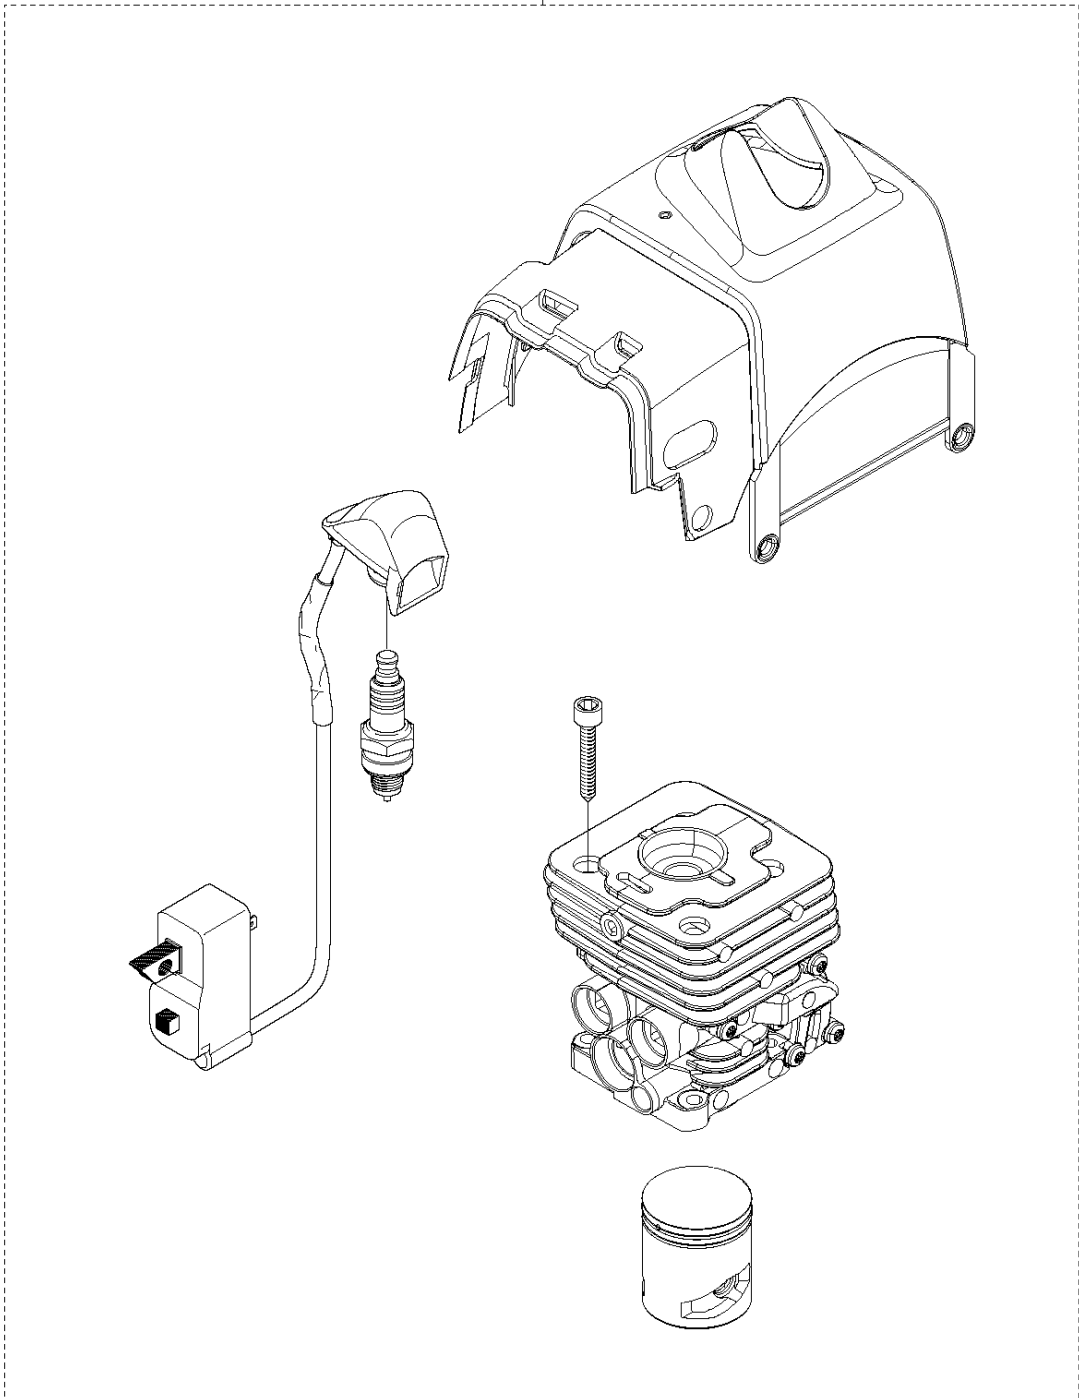

CYLINDER KIT

1