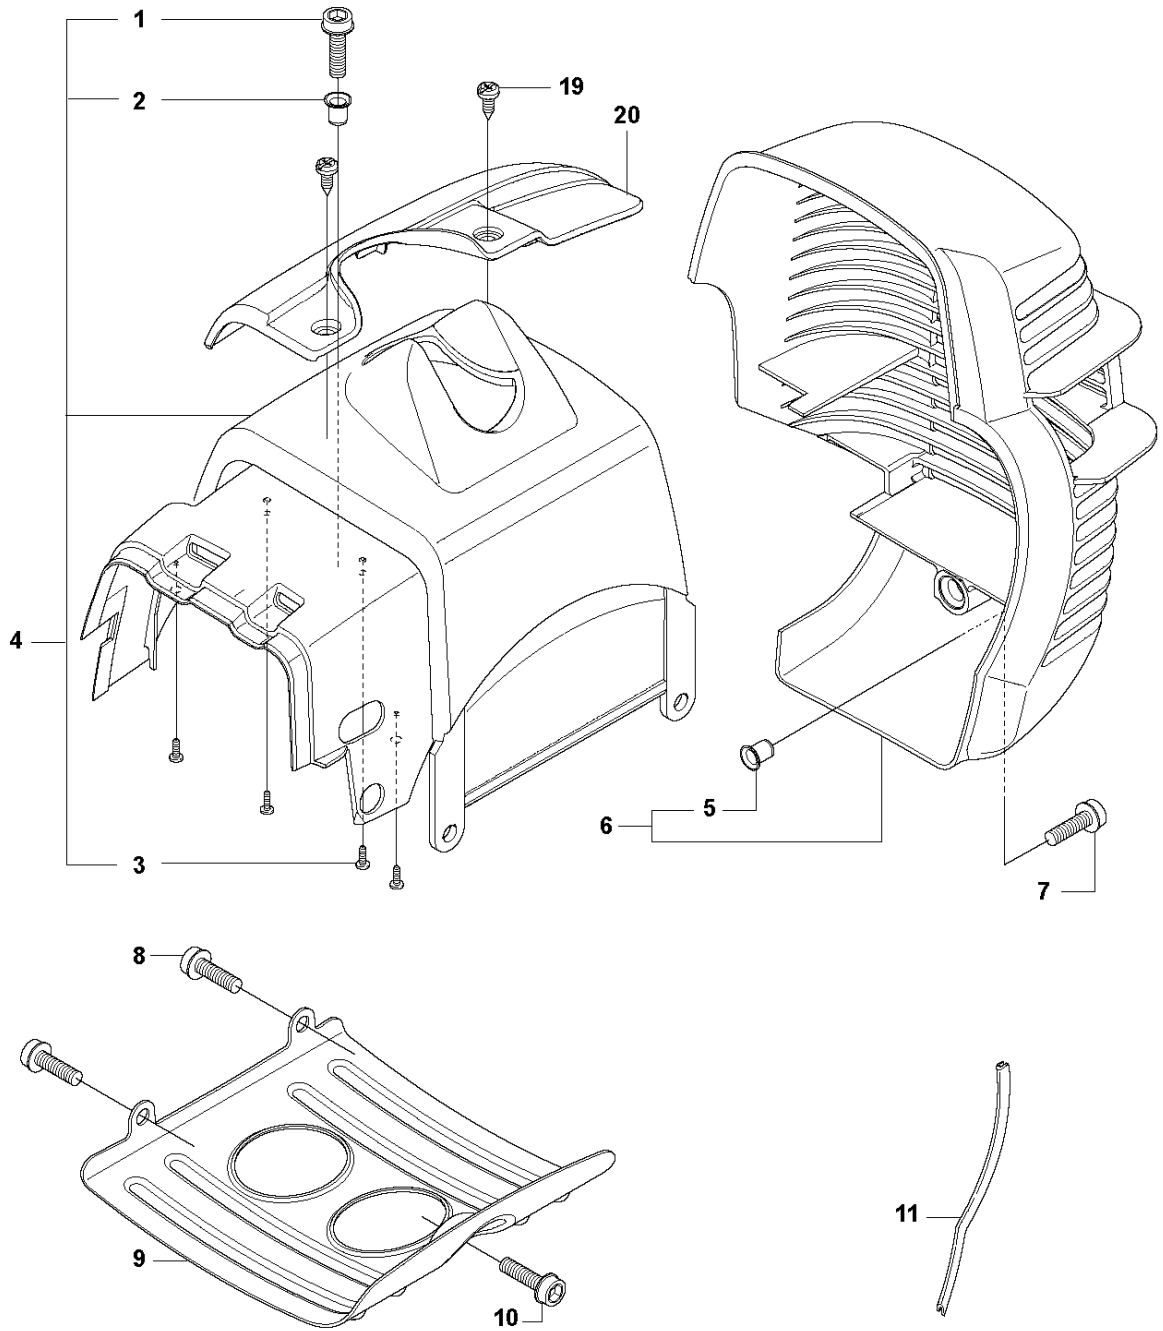

H1 333R, 333RJ
335FR, 335LS, 335Lx, 335RJx, 335Rx.
COVERS

COVER

333 R from 2014-12

Ref	Part No	Description	Remark	QTY	KIT
1	503 20 03-20	SCREW IHSCFM		1	4
2	537 37 38-02	TUBULAR RIVET		1	4
3	503 21 29-10	SCREW CCRPANT		4	4
4	544 16 01-01	CYLINDER COVER		1	
5	537 37 38-03	TUBULAR RIVET		1	6
6	537 42 51-01	HEAT PROTECTOR		1	
7	503 20 03-20	SCREW IHSCFM		1	
8	503 21 75-16	SCREW IHSCFT		2	
9	537 35 72-01	PROTECTIVE PLATE		1	
10	503 21 75-16	SCREW IHSCFT		1	
11	544 02 98-01	BAR		1	
12	537 39 52-08	LABEL	335LS	1	
13	537 39 52-09	LABEL	335FR	1	
14	537 39 52-02	LABEL	335Lx	1	
15	537 39 52-03	LABEL	333RJ	1	
16	537 39 52-04	LABEL	333R	1	
17	537 39 52-05	LABEL	335RJx	1	
18	537 39 52-06	LABEL	335Rx	1	
19	503 21 35-02	SCREW	335LS, 335RJX	2	
20	502 43 39-01	ARM PROTECTION		1