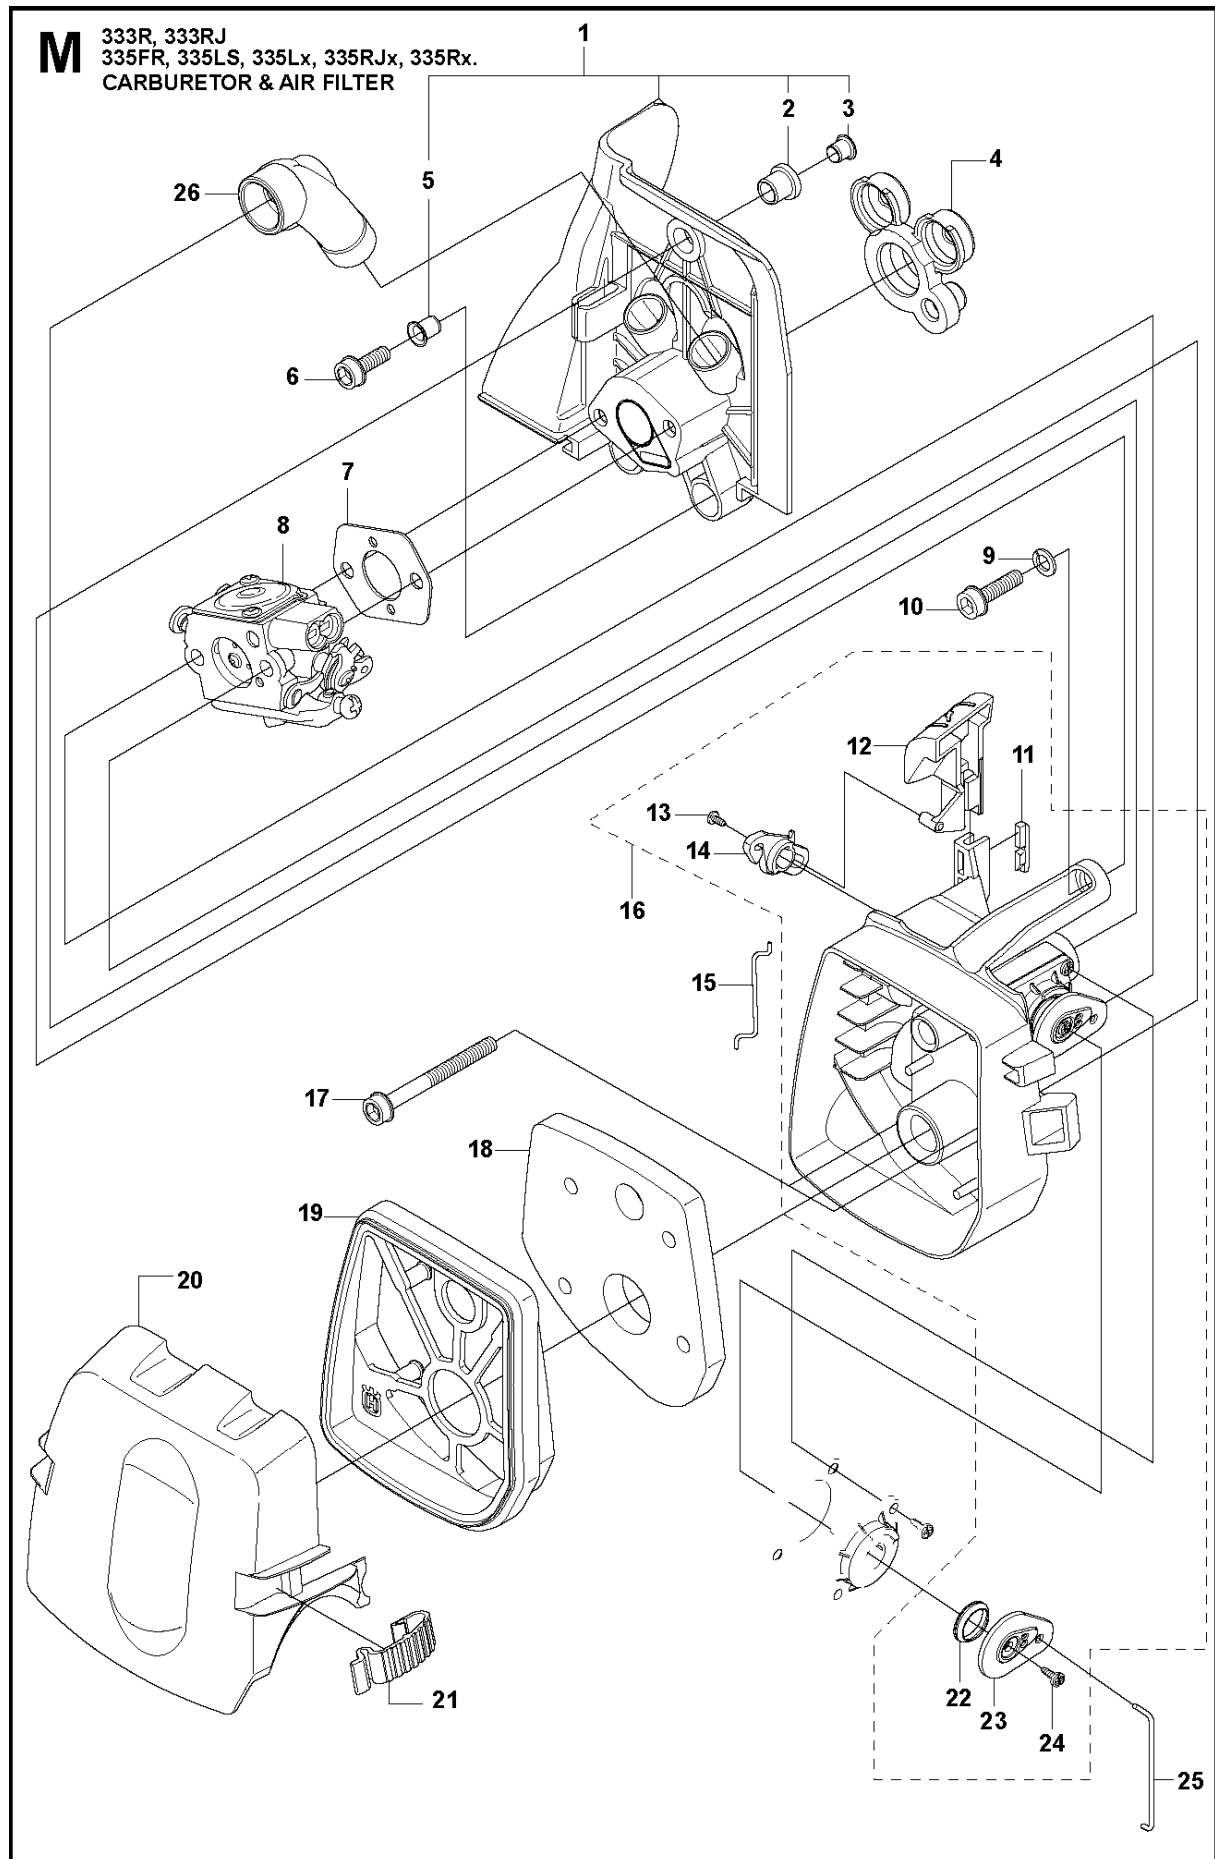

CARBURETOR & AIR FILTER

333 R from 2014-12

Ref	Part No	Description	Remark	QTY	KIT
1	537 37 12-01	INSULATION WALL		1	
2	537 37 11-01	SLEEVE		1	1
3	544 01 91-01	TUBULAR RIVET		1	1
4	537 33 43-01	INLET PIPE		1	
5	537 37 38-03	TUBULAR RIVET		2	1
6	503 20 03-16	SCREW IHSCFM		2	
7	503 49 71-01	GASKET		1	
8	581 16 75-01	CARBURETTOR		1	
9	503 23 10-06	WASHER		1	
10	503 20 03-20	SCREW IHSCFM		1	
11	544 02 58-01	BAR		1	16
12	537 33 71-01	CHOKE CONTROL		1	16
13	503 21 29-06	SCREW CCRPANT		1	16
14	537 35 58-01	LEVER		1	16
15	544 37 27-01	SLEEVING BRACKET		1	
16	537 31 41-01	FILTER HOLDER		1	
17	503 21 75-50	SCREW IHSCFT		2	
18	537 33 72-01	FILTER		1	
19	537 31 42-01	FRAME		1	
20	537 31 44-01	FILTER COVER		1	
21	537 38 72-01	SNAP LOCKING		2	
22	544 01 47-01	BELLOWS		1	16
23	544 01 46-01	LEVER		1	16
24	503 21 29-06	SCREW CCRPANT		1	16
25	537 34 90-01	LEVER		1	
26	537 34 13-01	AIR DUCT		1