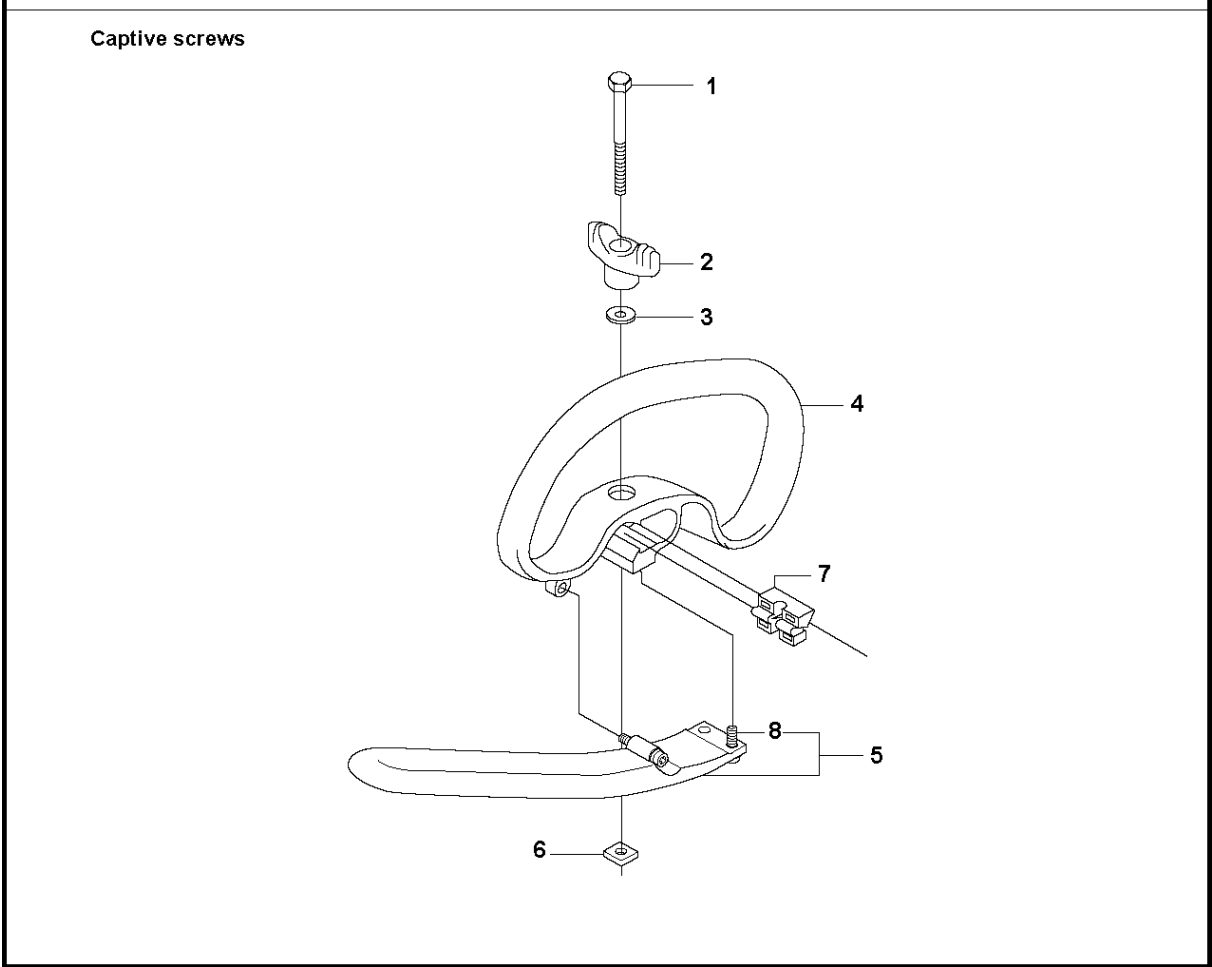

HANDLE

333 R from 2014-12

Ref	Part No	Description	Remark	QTY	KIT
1	725 23 78-51	SCREW EHHM	33RJ, 335LS	1	
1	725 23 80-51	SCREW EHHM	335Lx, 335RJx	1	
2	503 87 90-01	KNOB	335Lx, 335RJx	1	
3	503 23 00-61	WASHER	33RJ, 335LS	1	
4	544 10 10-04	HANDLE.LOOP	Captive screws	1	
5	503 99 78-01	HANDLE	Captive screws	1	
6	502 19 71-01	SQUARE NUT		1	
7	544 10 11-01	BLOCK.SPACING		1	
8	574 18 15-01	SCREW IHSCFTO	Captive screws	3	5