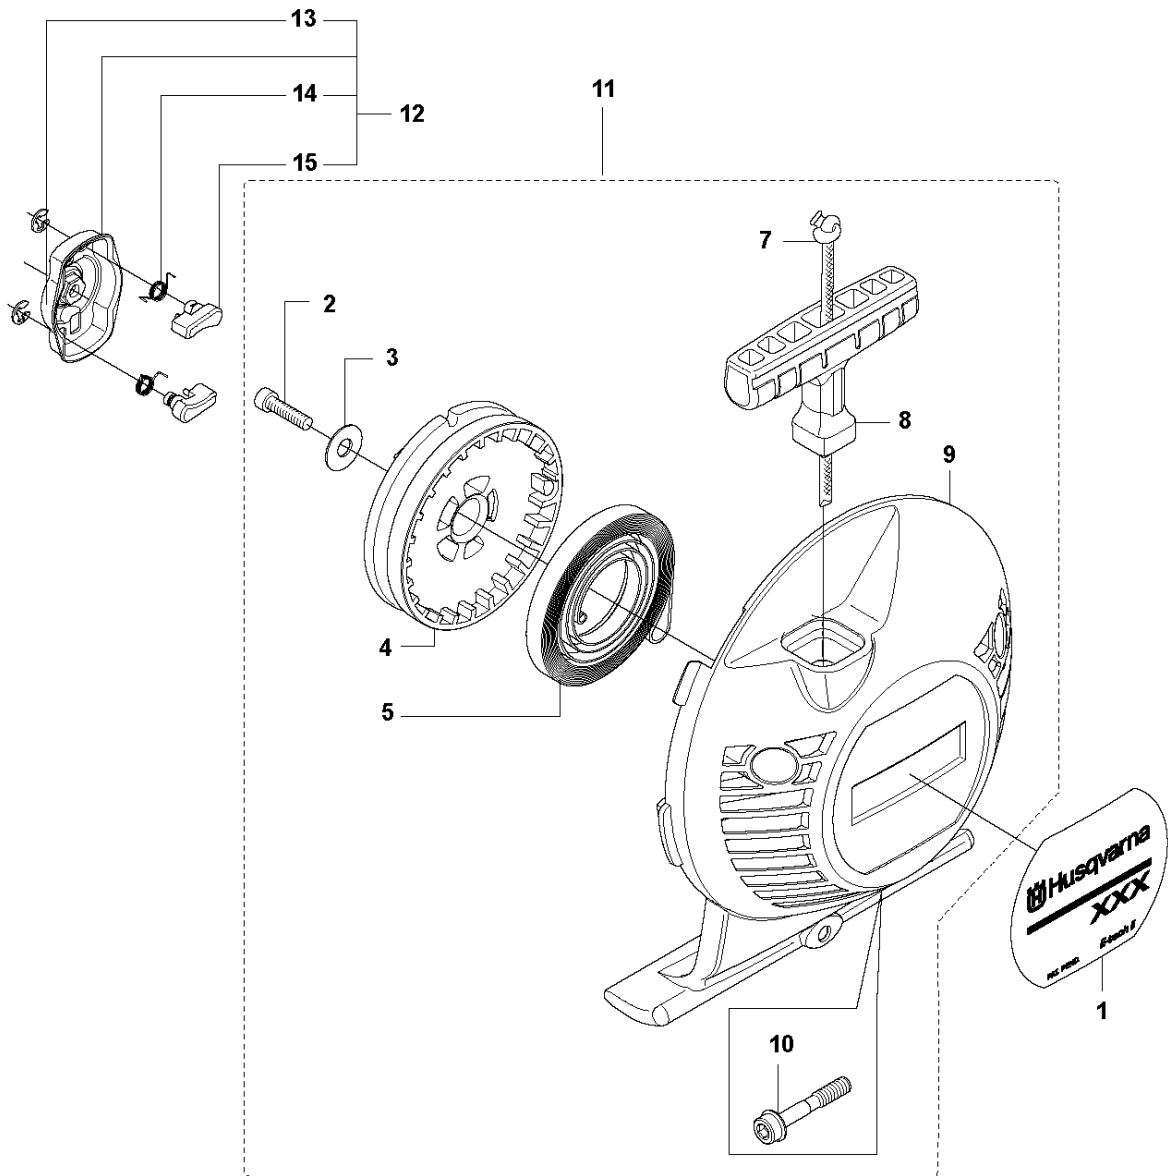

K2 333R, 333RJ
335FR, 335LS, 335Lx, 335RJx, 335Rx.
STARTER

STARTER

333 R from 2014-12

Ref	Part No	Description	Remark	QTY KIT	
1	537 32 24-05	LABEL	333R	1	
1	537 32 24-06	LABEL	335Rx	1	
1	537 32 24-09	LABEL	335FR	1	
1	537 32 24-08	LABEL	335LS	1	
2	503 21 79-20	SCREW IH SCT		1	11
3	535 07 23-01	WASHER		1	11
4	537 32 50-02	STARTER PULLEY		1	11
5	503 85 99-01	RECOIL SPRING		1	11
7	505 30 51-25	STARTER CORD		1	11
8	503 54 39-01	STARTER HANDLE		1	11
9	544 10 25-02	STARTER	Spare part incl. Screws Pos. 10	1	11
10	573 99 43-05	SCREW IH SCFMO	Captive screws	3	9, 11
11	537 21 47-07	STARTER ASSY		1	
12	503 87 33-05	BRIDGE		1	
13	735 31 08-20	E-CLIP		2	12
14	503 87 36-01	SPRING		1	12
15	503 87 35-02	STARTER PAWL		2	12