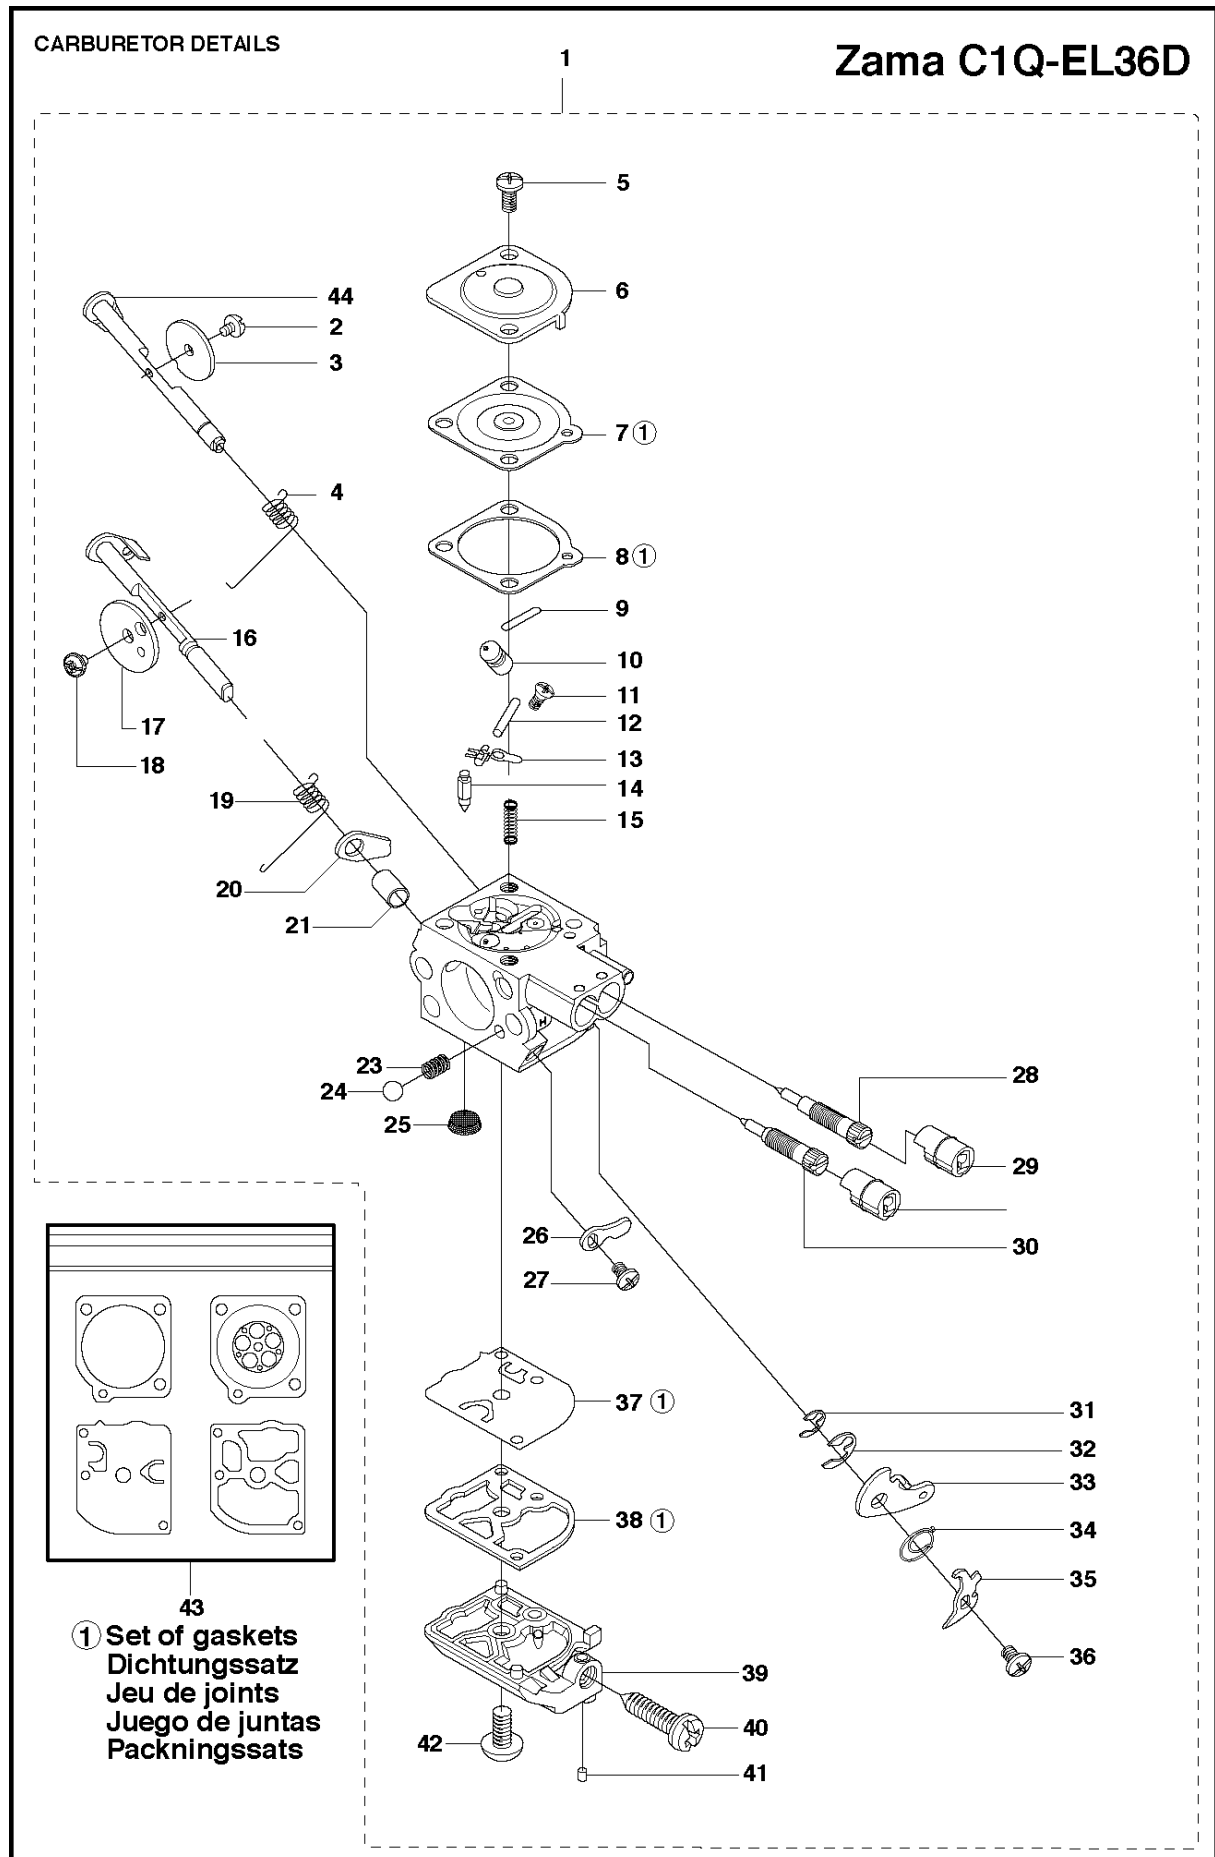

CARBURETOR

333 R from 2014-12

Ref	Part No	Description	Remark	QTY	KIT
1	581 16 75-01	CARBURETTOR		1	
2	503 47 92-01	SCREW		1	1
3	537 41 72-01	VALVE		1	1
4	544 37 24-01	SPRING		1	1
5	503 48 05-01	SCREW		2	1
6	503 97 43-01	COVER		1	1
7	537 04 89-01	DIAPHRAGM		1	1, 43
8	537 02 04-01	GASKET		1	1, 43
9	503 53 56-01	PLUG WELCH		1	1
10	581 89 95-01	MAIN NOZZLE		1	1
11	503 48 01-01	SCREW		1	1
12	503 48 00-01	PIN RETAINING SCREW		1	1
13	503 66 59-01	LEVER		1	1
14	503 47 97-01	VALVE		1	1
15	503 47 81-01	SPRING		1	1
16	544 37 22-01	SHAFT ASSY		1	1
17	537 37 03-01	VALVE		1	1
18	503 48 18-01	SCREW		1	1
19	544 37 26-01	SPRING		1	1
20	544 37 25-01	LEVER		1	1
21	544 42 70-01	COLLAR		1	1
23	537 01 26-01	SPRING		1	1
24	537 01 25-01	BALL		1	1
25	503 48 13-01	STRAINER		1	1
26	544 37 23-01	LEVER		1	1
27	503 47 90-01	SCREW		1	1
28	537 41 69-01	SCREW		1	1
29	537 41 70-01	LIMITER CAP		2	1
30	581 89 93-01	SCREW		1	1
31	537 38 52-01	CLIP		1	1
32	537 38 50-01	CLIP		1	1
33	537 41 73-01	LEVER		1	1
34	576 74 66-01	SPRING		1	1
35	537 41 74-01	LEVER		1	1
36	502 07 84-01	SCREW		1	1
37	537 02 00-01	DIAPHRAGM PUMP		1	1, 43
38	537 02 01-01	GASKET		1	1, 43
39	537 41 68-01	COVER		1	1
40	537 02 07-01	SCREW		1	1
41	503 48 11-01	PIECE		1	1
42	503 47 96-01	SCREW		1	1
43	531 00 45-52	GASKET KIT		1	
44	544 37 21-01	SHAFT ASSY		1	1