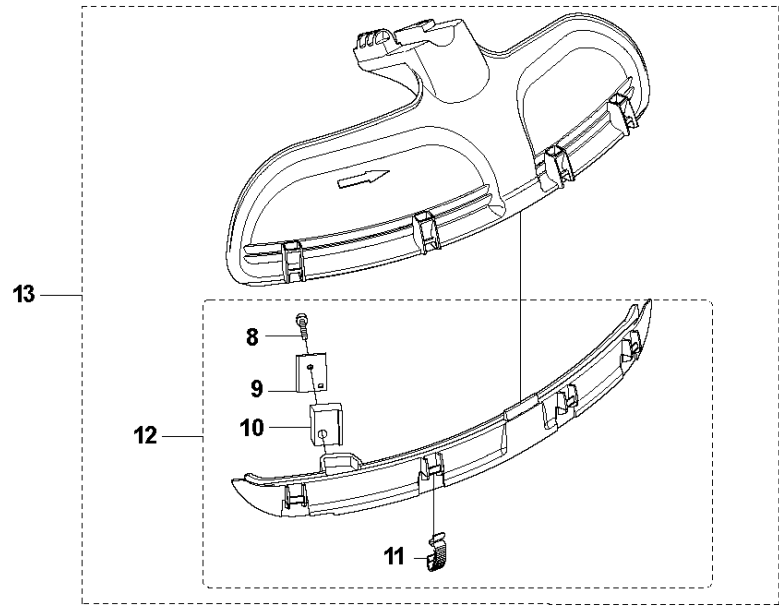

CARBURETOR

333 R from 2014-12

Ref	Part No	Description	Remark	QTY	KIT
1	581 16 75-01	CARBURETTOR		1	
2	503 47 92-01	SCREW		1	1
3	537 41 72-01	VALVE		1	1
4	544 37 24-01	SPRING		1	1
5	503 48 05-01	SCREW		2	1
6	503 97 43-01	COVER		1	1
7	537 04 89-01	DIAPHRAGM		1	1, 43
8	537 02 04-01	GASKET		1	1, 43
9	503 53 56-01	PLUG WELCH		1	1
10	581 89 95-01	MAIN NOZZLE		1	1
11	503 48 01-01	SCREW		1	1
12	503 48 00-01	PIN RETAINING SCREW		1	1
13	503 66 59-01	LEVER		1	1
14	503 47 97-01	VALVE		1	1
15	503 47 81-01	SPRING		1	1
16	544 37 22-01	SHAFT ASSY		1	1
17	537 37 03-01	VALVE		1	1
18	503 48 18-01	SCREW		1	1
19	544 37 26-01	SPRING		1	1
20	544 37 25-01	LEVER		1	1
21	544 42 70-01	COLLAR		1	1
23	537 01 26-01	SPRING		1	1
24	537 01 25-01	BALL		1	1
25	503 48 13-01	STRAINER		1	1
26	544 37 23-01	LEVER		1	1
27	503 47 90-01	SCREW		1	1
28	537 41 69-01	SCREW		1	1
29	537 41 70-01	LIMITER CAP		2	1
30	581 89 93-01	SCREW		1	1
31	537 38 52-01	CLIP		1	1
32	537 38 50-01	CLIP		1	1
33	537 41 73-01	LEVER		1	1
34	576 74 66-01	SPRING		1	1
35	537 41 74-01	LEVER		1	1
36	502 07 84-01	SCREW		1	1
37	537 02 00-01	DIAPHRAGM PUMP		1	1, 43
38	537 02 01-01	GASKET		1	1, 43
39	537 41 68-01	COVER		1	1
40	537 02 07-01	SCREW		1	1
41	503 48 11-01	PIECE		1	1
42	503 47 96-01	SCREW		1	1
43	531 00 45-52	GASKET KIT		1	
44	544 37 21-01	SHAFT ASSY		1	1

T 333R, 333RJ
335FR, 335LS, 335Lx, 335RJx, 335Rx.
ACCESSORIES