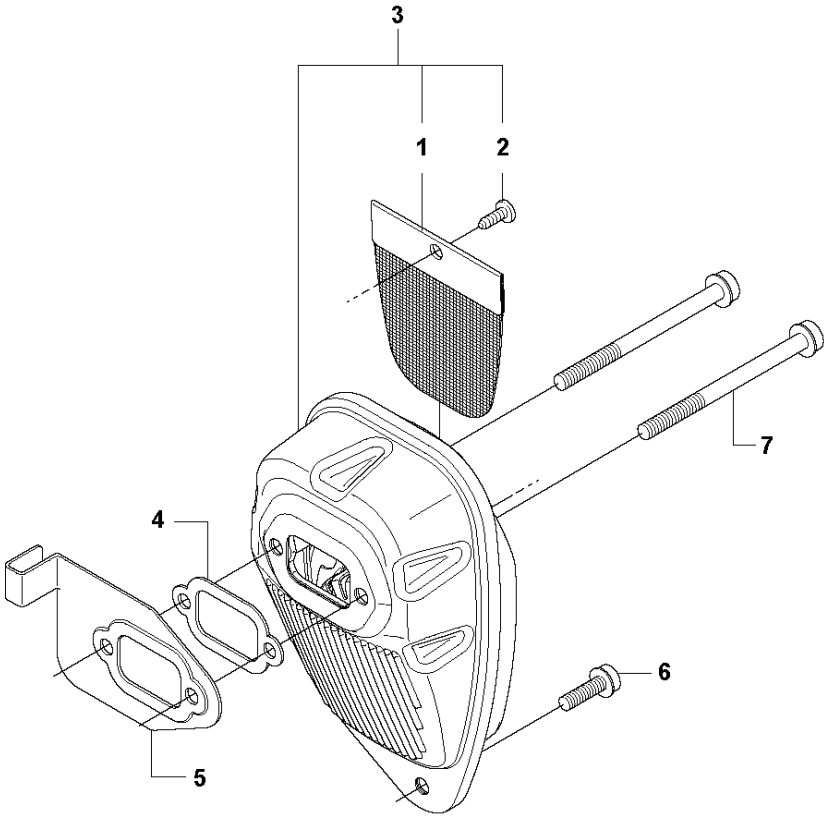

J 333R, 333RJ
335FR, 335LS, 335Lx, 335RJx, 335Rx.
MUFFLER

MUFFLER

333 R from 2014-12

Ref	Part No	Description	Remark	QTY	KIT
1	537 32 47-01	SPARK ARRESTER SCREEN		1	3
2	724 12 87-59	SCREW CRPANM		1	3
3	544 11 67-01	MUFFLER ASSY	335Rx, 335RJx, 335Lx, 335LS	1	
3	544 11 67-02	MUFFLER ASSY	333RJ, 333R	1	
4	537 33 31-01	GASKET		1	
5	537 34 08-01	AIR CONDUCTOR		1	
6	503 20 03-20	SCREW IHSCFM		1	
7	503 20 29-63	SCREW IHSCFM		2