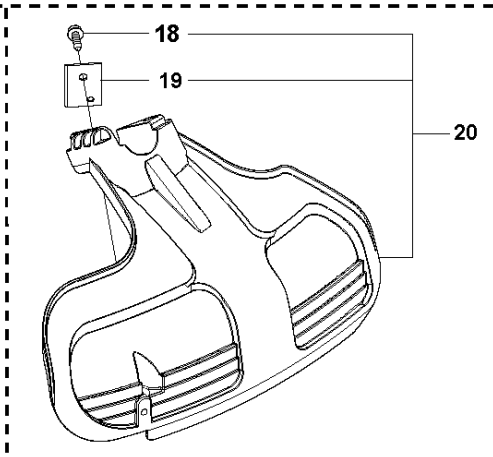

CARBURETOR

333 R from 2014-12

Ref	Part No	Description	Remark	QTY	KIT
1	581 16 75-01	CARBURETTOR		1	
2	503 47 92-01	SCREW		1	1
3	537 41 72-01	VALVE		1	1
4	544 37 24-01	SPRING		1	1
5	503 48 05-01	SCREW		2	1
6	503 97 43-01	COVER		1	1
7	537 04 89-01	DIAPHRAGM		1	1, 43
8	537 02 04-01	GASKET		1	1, 43
9	503 53 56-01	PLUG WELCH		1	1
10	581 89 95-01	MAIN NOZZLE		1	1
11	503 48 01-01	SCREW		1	1
12	503 48 00-01	PIN RETAINING SCREW		1	1
13	503 66 59-01	LEVER		1	1
14	503 47 97-01	VALVE		1	1
15	503 47 81-01	SPRING		1	1
16	544 37 22-01	SHAFT ASSY		1	1
17	537 37 03-01	VALVE		1	1
18	503 48 18-01	SCREW		1	1
19	544 37 26-01	SPRING		1	1
20	544 37 25-01	LEVER		1	1
21	544 42 70-01	COLLAR		1	1
23	537 01 26-01	SPRING		1	1
24	537 01 25-01	BALL		1	1
25	503 48 13-01	STRAINER		1	1
26	544 37 23-01	LEVER		1	1
27	503 47 90-01	SCREW		1	1
28	537 41 69-01	SCREW		1	1
29	537 41 70-01	LIMITER CAP		2	1
30	581 89 93-01	SCREW		1	1
31	537 38 52-01	CLIP		1	1
32	537 38 50-01	CLIP		1	1
33	537 41 73-01	LEVER		1	1
34	576 74 66-01	SPRING		1	1
35	537 41 74-01	LEVER		1	1
36	502 07 84-01	SCREW		1	1
37	537 02 00-01	DIAPHRAGM PUMP		1	1, 43
38	537 02 01-01	GASKET		1	1, 43
39	537 41 68-01	COVER		1	1
40	537 02 07-01	SCREW		1	1
41	503 48 11-01	PIECE		1	1
42	503 47 96-01	SCREW		1	1
43	531 00 45-52	GASKET KIT		1	
44	544 37 21-01	SHAFT ASSY		1	1

T 333R, 333RJ
335FR, 335LS, 335Lx, 335RJx, 335Rx.
ACCESSORIES