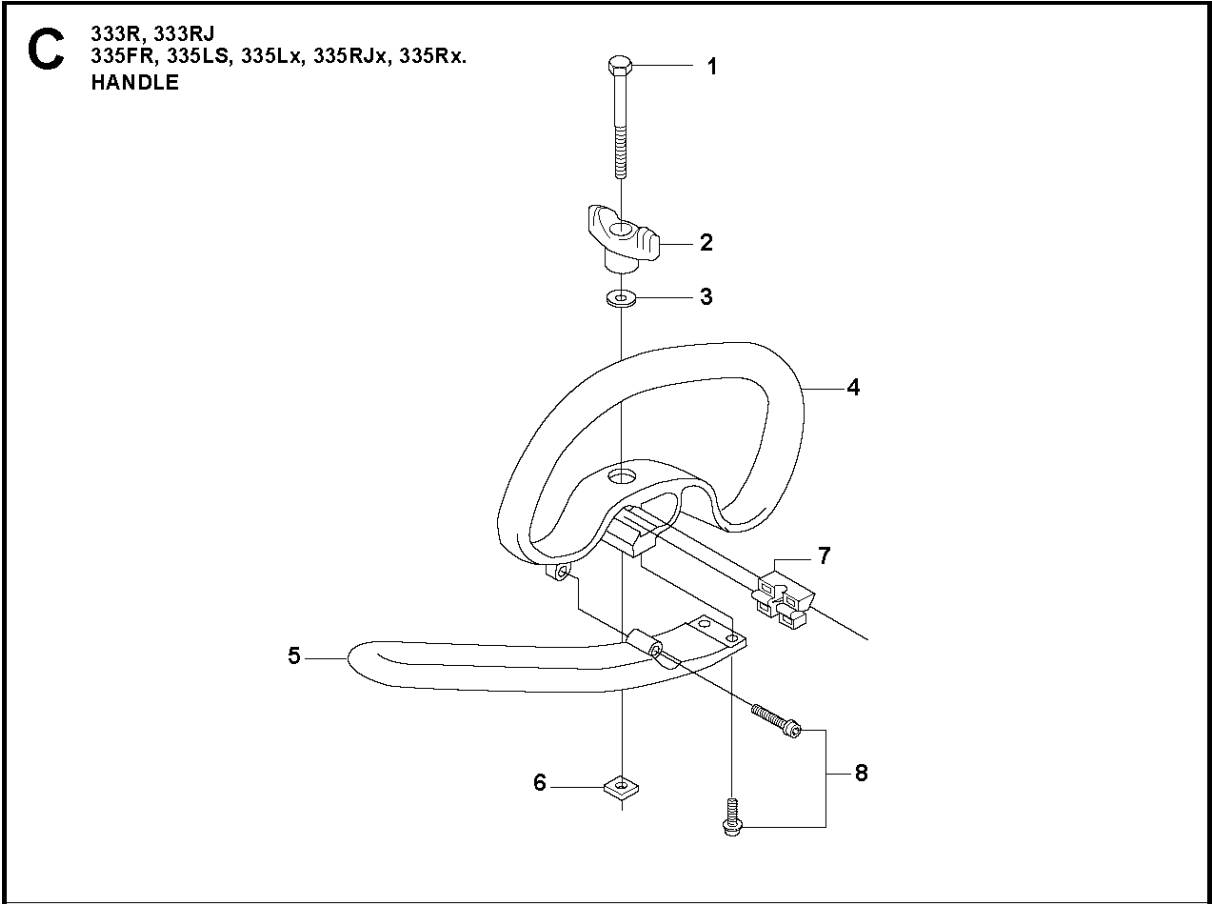

SPARE PARTS LIST

BRUSHCUTTERS/CLEARING SAWS

333 R from 2014-12

A 333R, 333RJ
335FR, 335LS, 335Lx, 335RJx, 335Rx.
BEVEL GEAR

BEVEL GEAR

333 R from 2014-12

Ref	Part No	Description	Remark	QTY	KIT
1	537 18 95-01	SCREW		1	20
2	503 20 02-10	SCREW IHSCFM		1	20
3	544 08 76-01	CLAMP		1	20
4	537 14 74-01	MAGNET		1	16
5	503 20 15-01	SCREW		1	16
6	537 29 59-02	GEAR HOUSING		1	16
7	738 21 99-00	BALL BEARING		1	16
8	503 20 03-25	SCREW IHSCFM		2	
9	738 21 01-10	BALL BEARING		1	16
10	738 21 01-12	BALL BEARING		1	16
11	735 31 28-10	CIRCLIP		1	16
12	735 31 14-00	CIRCLIP		1	16
13	505 13 33-01	SPARE PARTS KIT	333R, 335Rx, 335Fr	1	16
13	505 13 34-01	SPARE PARTS KIT	333RJ, 335RJx, 335Lx, 335LS	1	16
14	503 25 28-01	BALL BEARING		1	16
15	735 31 31-10	CIRCLIP		1	16
16	544 21 64-01	GEAR	333R, 335Rx, 335Fr	1	
16	537 29 58-02	BEVEL GEAR	333RJ, 335RJx, 335Lx, 335LS	1	
17	537 35 14-01	DRIVER	"(1")"	1	
18	537 34 35-01	SUPPORT FLANGE		1	
19	502 29 11-01	BLADE NUT		1	
20	574 30 68-01	CLAMP		1	

SHAFT & SUSPENSION

333 R from 2014-12

Ref	Part No	Description	Remark	QTY KIT	
1	537 21 42-01	TUBE	333R, 335Rx, 335FR	1	
2	537 36 02-02	SPACER		1	1
3	537 21 41-01	TUBE	Ø = 28mm, L = 1483mm	1	1
4	537 36 02-01	SPACER		1	1
5	537 31 39-01	GUIDE	Ø = 9mm, L = 1400mm	1	1
6	537 35 52-01	DRIVE SHAFT	Ø = 8mm, L = 1527mm	1	
9	537 34 98-01	LOOP		1	
10	537 13 04-02	KNOB		1	
11	537 35 01-01	LOOP		1	9
12	725 23 39-51	SCREW EHHM		1	
13	537 37 61-01	WIRING		1	
14	503 21 75-16	SCREW IHSCFT		1	
15	537 29 48-01	LABEL		1	

HANDLE

333 R from 2014-12

Ref	Part No	Description	Remark	QTY KIT
1	725 23 78-51	SCREW EHHM	33RJ, 335LS	1
1	725 23 80-51	SCREW EHHM	335Lx, 335RJx	1
2	503 87 90-01	KNOB	335Lx, 335RJx	1
3	503 23 00-61	WASHER	33RJ, 335LS	1
4	544 10 10-02	HANDLE LOOP		1
5	503 99 78-01	HANDLE	333RJ, 335RJx	1
6	502 19 71-01	SQUARE NUT		1
7	544 10 11-01	BLOCK.SPACING		1
8	501 21 68-16	TBD		3