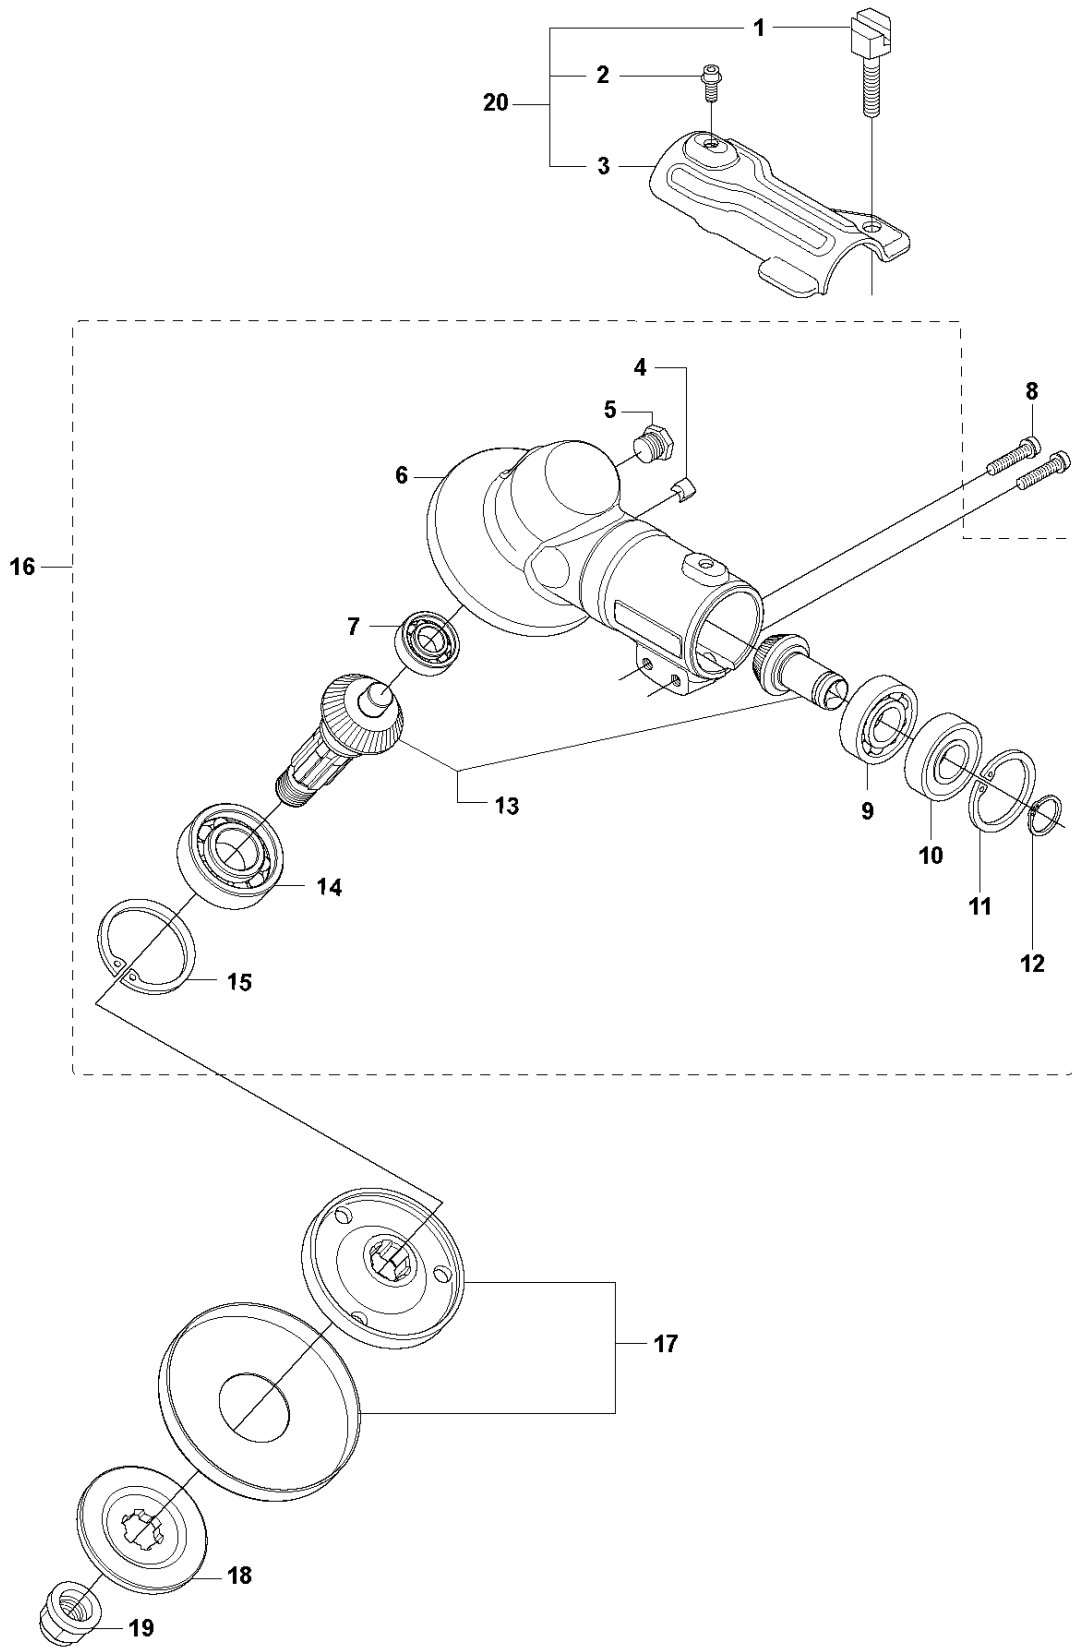

SPARE PARTS LIST

BRUSHCUTTERS/CLEARING SAWS

333 R from 2014-12

A 333R, 333RJ
335FR, 335LS, 335Lx, 335RJx, 335Rx.
BEVEL GEAR

BEVEL GEAR

333 R from 2014-12

Ref	Part No	Description	Remark	QTY	KIT
1	537 18 95-01	SCREW		1	20
2	503 20 02-10	SCREW IHSCFM		1	20
3	544 08 76-01	CLAMP		1	20
4	537 14 74-01	MAGNET		1	16
5	503 20 15-01	SCREW		1	16
6	537 29 59-02	GEAR HOUSING		1	16
7	738 21 99-00	BALL BEARING		1	16
8	503 20 03-25	SCREW IHSCFM		2	
9	738 21 01-10	BALL BEARING		1	16
10	738 21 01-12	BALL BEARING		1	16
11	735 31 28-10	CIRCLIP		1	16
12	735 31 14-00	CIRCLIP		1	16
13	505 13 33-01	SPARE PARTS KIT	333R, 335Rx, 335Fr	1	16
13	505 13 34-01	SPARE PARTS KIT	333RJ, 335RJx, 335Lx, 335LS	1	16
14	503 25 28-01	BALL BEARING		1	16
15	735 31 31-10	CIRCLIP		1	16
16	544 21 64-01	GEAR	333R, 335Rx, 335Fr	1	
16	537 29 58-02	BEVEL GEAR	333RJ, 335RJx, 335Lx, 335LS	1	
17	537 35 14-01	DRIVER	"(1")"	1	
18	537 34 35-01	SUPPORT FLANGE		1	
19	502 29 11-01	BLADE NUT		1	
20	574 30 68-01	CLAMP		1	

SHAFT & SUSPENSION

333 R from 2014-12

Ref	Part No	Description	Remark	QTY KIT	
1	537 21 42-01	TUBE	333R, 335Rx, 335FR	1	
2	537 36 02-02	SPACER		1	1
3	537 21 41-01	TUBE	Ø = 28mm, L = 1483mm	1	1
4	537 36 02-01	SPACER		1	1
5	537 31 39-01	GUIDE	Ø = 9mm, L = 1400mm	1	1
6	537 35 52-01	DRIVE SHAFT	Ø = 8mm, L = 1527mm	1	
9	537 34 98-01	LOOP		1	
10	537 13 04-02	KNOB		1	
11	537 35 01-01	LOOP		1	9
12	725 23 39-51	SCREW EHHM		1	
13	537 37 61-01	WIRING		1	
14	503 21 75-16	SCREW IHSCFT		1	
15	537 29 48-01	LABEL		1	

D1 333R
TOWER

TOWER

333 R from 2014-12

Ref	Part No	Description	Remark	QTY KIT
1	725 23 82-85	SCREW EHHM		1
2	503 87 90-01	KNOB		1
3	537 37 63-01	COVER		1
4	537 40 26-03	BRACKET		1
5	502 28 61-01	CLIP		1
6	725 53 31-65	SCREW IHSCM		2