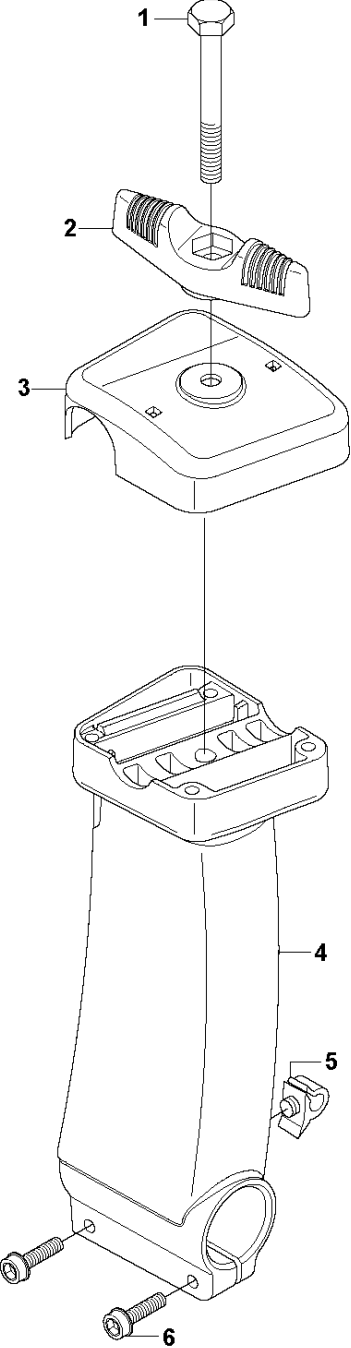

SPARE PARTS LIST

BRUSHCUTTERS/CLEARING SAWS

333 R from 2014-12

A 333R, 333RJ
335FR, 335LS, 335Lx, 335RJx, 335Rx.
BEVEL GEAR

BEVEL GEAR

333 R from 2014-12

Ref	Part No	Description	Remark	QTY	KIT
1	537 18 95-01	SCREW		1	20
2	503 20 02-10	SCREW IHSCFM		1	20
3	544 08 76-01	CLAMP		1	20
4	537 14 74-01	MAGNET		1	16
5	503 20 15-01	SCREW		1	16
6	537 29 59-02	GEAR HOUSING		1	16
7	738 21 99-00	BALL BEARING		1	16
8	503 20 03-25	SCREW IHSCFM		2	
9	738 21 01-10	BALL BEARING		1	16
10	738 21 01-12	BALL BEARING		1	16
11	735 31 28-10	CIRCLIP		1	16
12	735 31 14-00	CIRCLIP		1	16
13	505 13 33-01	SPARE PARTS KIT	333R, 335Rx, 335Fr	1	16
13	505 13 34-01	SPARE PARTS KIT	333RJ, 335RJx, 335Lx, 335LS	1	16
14	503 25 28-01	BALL BEARING		1	16
15	735 31 31-10	CIRCLIP		1	16
16	544 21 64-01	GEAR	333R, 335Rx, 335Fr	1	
16	537 29 58-02	BEVEL GEAR	333RJ, 335RJx, 335Lx, 335LS	1	
17	537 35 14-01	DRIVER	"(1")"	1	
18	537 34 35-01	SUPPORT FLANGE		1	
19	502 29 11-01	BLADE NUT		1	
20	574 30 68-01	CLAMP		1	

HANDLE

333 R from 2014-12

Ref	Part No	Description	Remark	QTY KIT
1	725 23 78-51	SCREW EHHM	33RJ, 335LS	1
1	725 23 80-51	SCREW EHHM	335Lx, 335RJx	1
2	503 87 90-01	KNOB	335Lx, 335RJx	1
3	503 23 00-61	WASHER	33RJ, 335LS	1
4	544 10 10-02	HANDLE LOOP		1
5	503 99 78-01	HANDLE	333RJ, 335RJx	1
6	502 19 71-01	SQUARE NUT		1
7	544 10 11-01	BLOCK.SPACING		1
8	501 21 68-16	TBD		3

D1 333R
TOWER

TOWER

333 R from 2014-12

Ref	Part No	Description	Remark	QTY KIT
1	725 23 82-85	SCREW EHHM		1
2	503 87 90-01	KNOB		1
3	537 37 63-01	COVER		1
4	537 40 26-03	BRACKET		1
5	502 28 61-01	CLIP		1
6	725 53 31-65	SCREW IHSCM		2