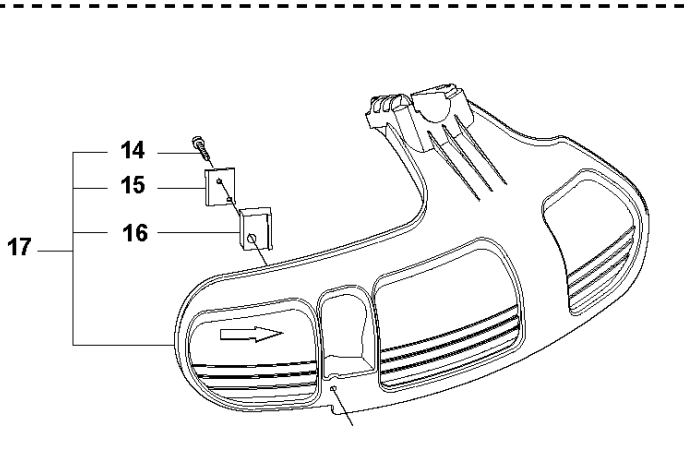

CARBURETOR

333 R from 2014-12

Ref	Part No	Description	Remark	QTY	KIT
1	581 16 75-01	CARBURETTOR		1	
2	503 47 92-01	SCREW		1	1
3	537 41 72-01	VALVE		1	1
4	544 37 24-01	SPRING		1	1
5	503 48 05-01	SCREW		2	1
6	503 97 43-01	COVER		1	1
7	537 04 89-01	DIAPHRAGM		1	1, 43
8	537 02 04-01	GASKET		1	1, 43
9	503 53 56-01	PLUG WELCH		1	1
10	581 89 95-01	MAIN NOZZLE		1	1
11	503 48 01-01	SCREW		1	1
12	503 48 00-01	PIN RETAINING SCREW		1	1
13	503 66 59-01	LEVER		1	1
14	503 47 97-01	VALVE		1	1
15	503 47 81-01	SPRING		1	1
16	544 37 22-01	SHAFT ASSY		1	1
17	537 37 03-01	VALVE		1	1
18	503 48 18-01	SCREW		1	1
19	544 37 26-01	SPRING		1	1
20	544 37 25-01	LEVER		1	1
21	544 42 70-01	COLLAR		1	1
23	537 01 26-01	SPRING		1	1
24	537 01 25-01	BALL		1	1
25	503 48 13-01	STRAINER		1	1
26	544 37 23-01	LEVER		1	1
27	503 47 90-01	SCREW		1	1
28	537 41 69-01	SCREW		1	1
29	537 41 70-01	LIMITER CAP		2	1
30	581 89 93-01	SCREW		1	1
31	537 38 52-01	CLIP		1	1
32	537 38 50-01	CLIP		1	1
33	537 41 73-01	LEVER		1	1
34	576 74 66-01	SPRING		1	1
35	537 41 74-01	LEVER		1	1
36	502 07 84-01	SCREW		1	1
37	537 02 00-01	DIAPHRAGM PUMP		1	1, 43
38	537 02 01-01	GASKET		1	1, 43
39	537 41 68-01	COVER		1	1
40	537 02 07-01	SCREW		1	1
41	503 48 11-01	PIECE		1	1
42	503 47 96-01	SCREW		1	1
43	531 00 45-52	GASKET KIT		1	
44	544 37 21-01	SHAFT ASSY		1	1

T 333R, 333RJ
335FR, 335LS, 335Lx, 335RJx, 335Rx.
ACCESSORIES