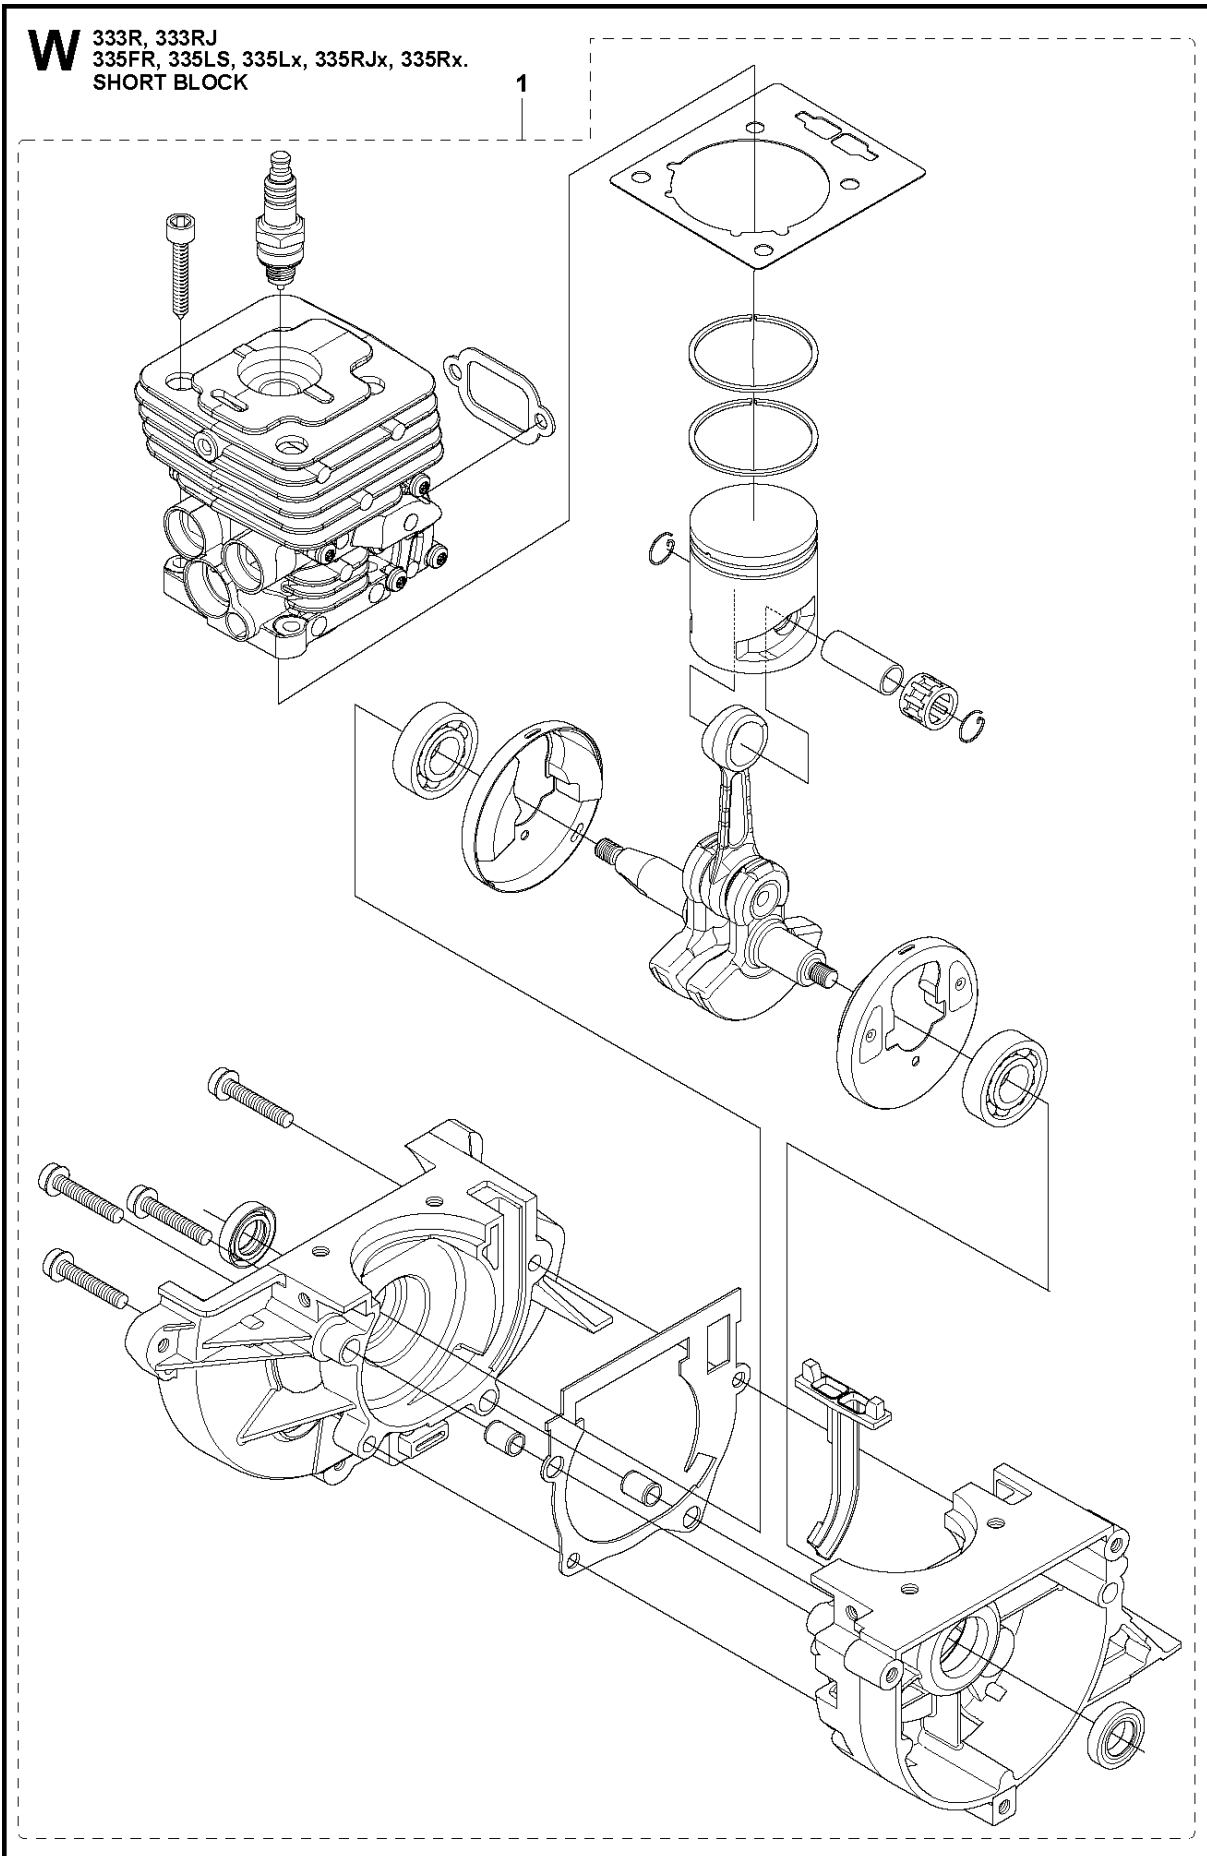

V 333R, 333RJ
335FR, 335LS, 335Lx, 335RJx, 335Rx.
HARNESS

HARNESS

333 R from 2014-12

Ref	Part No	Description	Remark	QTY	KIT
1	502 02 30-02	LOCK		1	5
2	502 02 38-01	SPRING		1	5
3	502 02 29-02	HOOK		1	5
4	735 31 09-20	E-CLIP		1	5
5	502 02 28-05	WELT HOOK		1	
6	503 99 61-01	BAND		1	
7	503 99 61-01	BAND		1	
8	503 99 61-01	BAND		1	
9	503 99 61-03	BAND		1	
10	537 27 59-01	HIP PAD		1	
11	537 28 84-01	BUCKLE		1	
12	537 28 83-01	BUCKLE		1	
13	537 27 59-01	HIP PAD		1	
14	537 17 54-01	HIP PAD		3	
15	503 99 61-01	BAND		3	
16	537 11 35-01	RETAINER		1	
17	503 99 61-03	BAND		1	
18	537 27 57-02	HARNESS	Duo Balance	1	
18	537 27 57-04	HARNESS	Duo Balance US	1	