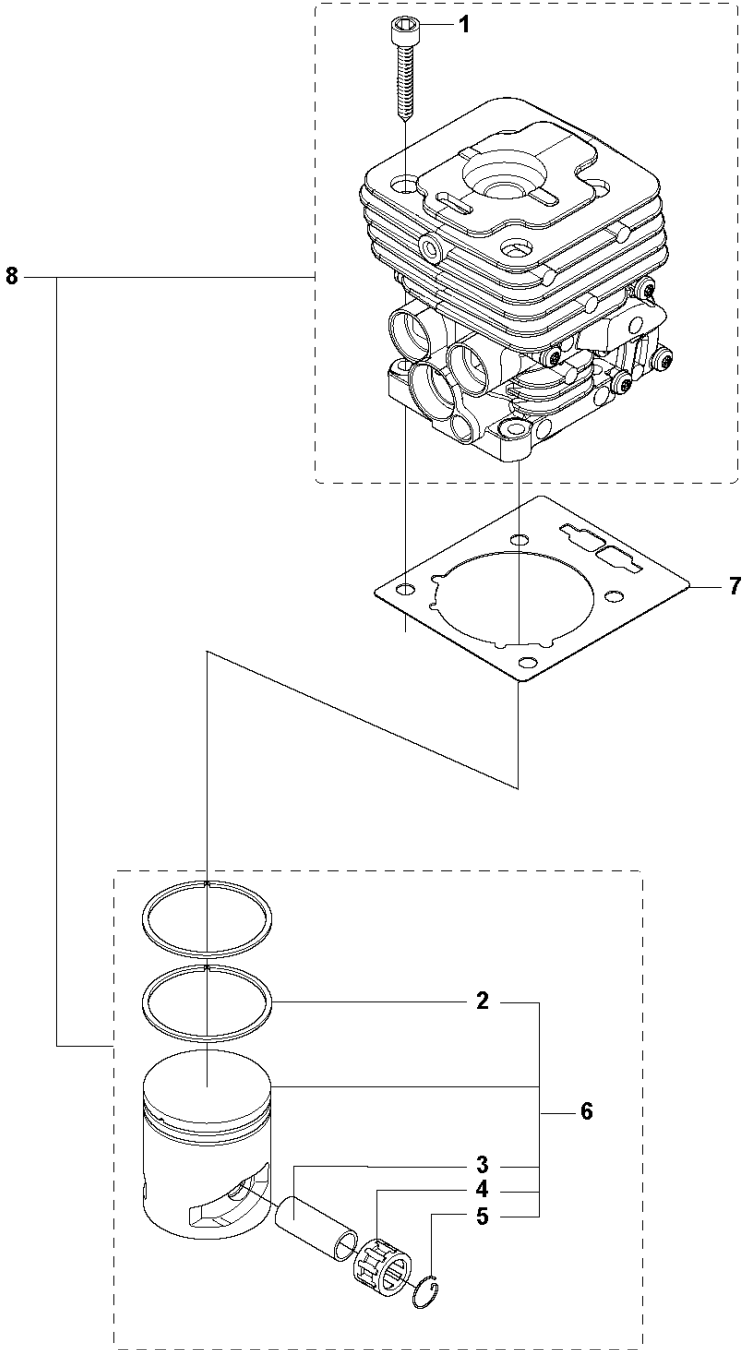

CARBURETOR & AIR FILTER

333 R from 2014-12

Ref	Part No	Description	Remark	QTY	KIT
1	537 37 12-01	INSULATION WALL		1	
2	537 37 11-01	SLEEVE		1	1
3	544 01 91-01	TUBULAR RIVET		1	1
4	537 33 43-01	INLET PIPE		1	
5	537 37 38-03	TUBULAR RIVET		2	1
6	503 20 03-16	SCREW IHSCFM		2	
7	503 49 71-01	GASKET		1	
8	581 16 75-01	CARBURETTOR		1	
9	503 23 10-06	WASHER		1	
10	503 20 03-20	SCREW IHSCFM		1	
11	544 02 58-01	BAR		1	16
12	537 33 71-01	CHOKE CONTROL		1	16
13	503 21 29-06	SCREW CCRPANT		1	16
14	537 35 58-01	LEVER		1	16
15	544 37 27-01	SLEEVING BRACKET		1	
16	537 31 41-01	FILTER HOLDER		1	
17	503 21 75-50	SCREW IHSCFT		2	
18	537 33 72-01	FILTER		1	
19	537 31 42-01	FRAME		1	
20	537 31 44-01	FILTER COVER		1	
21	537 38 72-01	SNAP LOCKING		2	
22	544 01 47-01	BELLOWS		1	16
23	544 01 46-01	LEVER		1	16
24	503 21 29-06	SCREW CCRPANT		1	16
25	537 34 90-01	LEVER		1	
26	537 34 13-01	AIR DUCT		1	

N 333R, 333RJ
335FR, 335LS, 335Lx, 335RJx, 335Rx.
IGNITION

IGNITION SYSTEM

333 R from 2014-12

Ref	Part No	Description	Remark	QTY	KIT
1	503 21 66-18	SCREW IHSCT		2	
2	544 12 70-01	IGNITION MODULE	CPL	1	
3	537 43 43-01	SPARK PLUG CAP		1	2
4	503 23 51-09	SPARK PLUG	CH RCJ6Y (Ø=14 mm)	1	
5	731 71 16-51	HEXAGON NUT FLANGE		1	
6	537 24 96-01	FLYWHEEL		1	
7	501 53 16-01	CABLE	CABLE ONLY	2	2
8	537 23 93-01	CONTACT SPRING		1	2

P 333R, 333RJ
335FR, 335LS, 335Lx, 335RJx, 335Rx.
CYLINDER PISTON

CYLINDER PISTON

333 R from 2014-12

Ref	Part No	Description	Remark	QTY	KIT
1	503 20 08-23	SCREW IHSCM		4	8
2	503 28 90-54	PISTON RING		2	6,8
3	503 28 91-19	PISTON PIN		1	6,8
4	503 41 41-01	NEEDLE BEARING		1	6,8
5	737 44 10-00	SNAP RING		2	6,8
6	585 99 83-02	PISTON ASSY		1	8
7	537 33 30-01	GASKET		1	
8	544 40 06-01	CYLINDER ASSY	Ø = 38mm. 574 36 43-01	1	