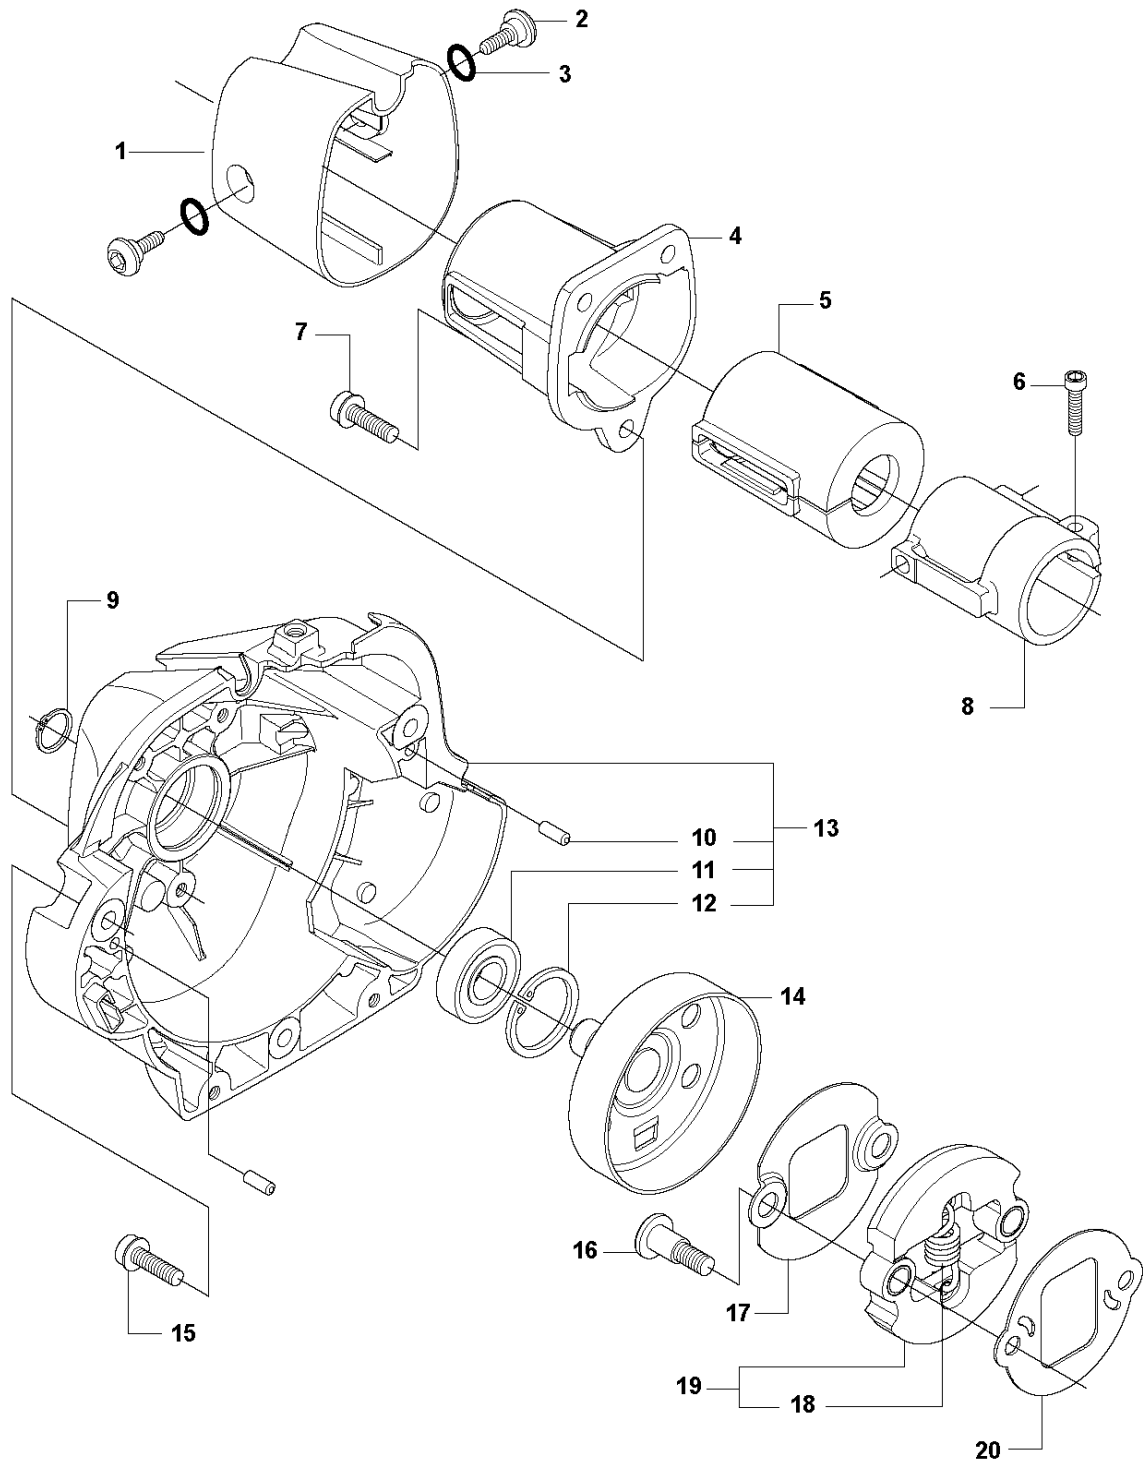

G 333R, 333RJ
335FR, 335LS, 335Lx, 335RJx, 335Rx.
CLUTCH & CLUTCH COVER

CLUTCH

333 R from 2014-12

Ref	Part No	Description	Remark	QTY KIT	
1	544 11 97-01	COVER	333RJ, 335RJx, 335Lx, 335LS	1	
1	537 32 61-01	COVER	333R, 335Rx, 335FR	1	
2	503 96 13-01	SCREW		2	
3	740 42 06-00	O-RING		2	
4	537 31 00-01	COVER		1	
5	537 32 27-01	ANTIVIBRATION ELEMENT		1	
6	725 53 33-55	SCREW IHSCM		1	
7	503 20 03-20	SCREW IHSCFM		3	
8	537 31 01-01	COMPRESSION SLEEVE	333R, 335Rx, 335FR	1	
8	537 31 01-02	COMPRESSION SLEEVE	333RJ, 335RJx, 335Lx, 335LS	1	
9	735 31 14-00	CIRCLIP		1	
10	503 24 07-02	PARALLEL PIN		2	13
11	738 21 01-04	BALL BEARING		1	13
12	735 31 28-10	CIRCLIP		1	13
13	537 30 29-01	CLUTCH COVER		1	
14	537 35 29-01	CLUTCH DRUM		1	
15	503 20 03-20	SCREW IHSCFM		3	
16	537 41 81-01	SCREW		2	
17	537 41 57-01	WASHER		1	
18	537 42 72-01	SPRING		1	19
19	537 34 04-01	CLUTCH		1	
20	537 04 68-01	WASHER		1