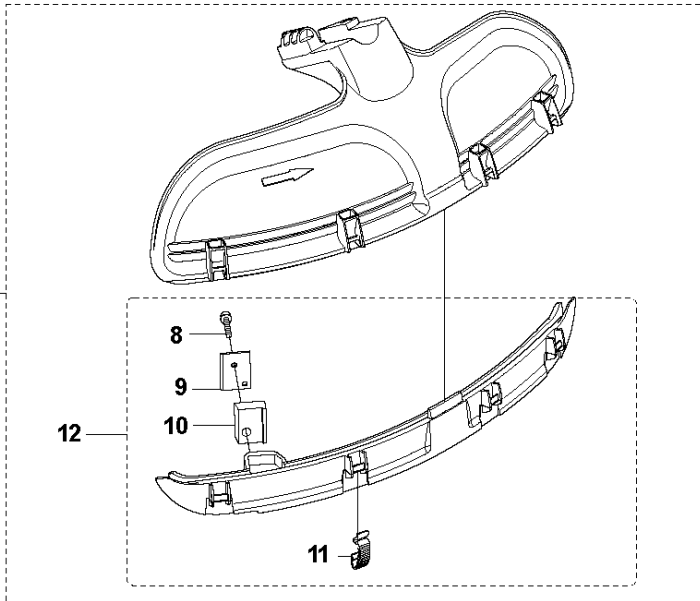

CARBURETOR

333 R from 2014-12

Ref	Part No	Description	Remark	QTY	KIT
1	581 16 75-01	CARBURETTOR		1	
2	503 47 92-01	SCREW		1	1
3	537 41 72-01	VALVE		1	1
4	544 37 24-01	SPRING		1	1
5	503 48 05-01	SCREW		2	1
6	503 97 43-01	COVER		1	1
7	537 04 89-01	DIAPHRAGM		1	1, 43
8	537 02 04-01	GASKET		1	1, 43
9	503 53 56-01	PLUG WELCH		1	1
10	581 89 95-01	MAIN NOZZLE		1	1
11	503 48 01-01	SCREW		1	1
12	503 48 00-01	PIN RETAINING SCREW		1	1
13	503 66 59-01	LEVER		1	1
14	503 47 97-01	VALVE		1	1
15	503 47 81-01	SPRING		1	1
16	544 37 22-01	SHAFT ASSY		1	1
17	537 37 03-01	VALVE		1	1
18	503 48 18-01	SCREW		1	1
19	544 37 26-01	SPRING		1	1
20	544 37 25-01	LEVER		1	1
21	544 42 70-01	COLLAR		1	1
23	537 01 26-01	SPRING		1	1
24	537 01 25-01	BALL		1	1
25	503 48 13-01	STRAINER		1	1
26	544 37 23-01	LEVER		1	1
27	503 47 90-01	SCREW		1	1
28	537 41 69-01	SCREW		1	1
29	537 41 70-01	LIMITER CAP		2	1
30	581 89 93-01	SCREW		1	1
31	537 38 52-01	CLIP		1	1
32	537 38 50-01	CLIP		1	1
33	537 41 73-01	LEVER		1	1
34	576 74 66-01	SPRING		1	1
35	537 41 74-01	LEVER		1	1
36	502 07 84-01	SCREW		1	1
37	537 02 00-01	DIAPHRAGM PUMP		1	1, 43
38	537 02 01-01	GASKET		1	1, 43
39	537 41 68-01	COVER		1	1
40	537 02 07-01	SCREW		1	1
41	503 48 11-01	PIECE		1	1
42	503 47 96-01	SCREW		1	1
43	531 00 45-52	GASKET KIT		1	
44	544 37 21-01	SHAFT ASSY		1	1

T 333R, 333RJ
335FR, 335LS, 335Lx, 335RJx, 335Rx.
ACCESSORIES