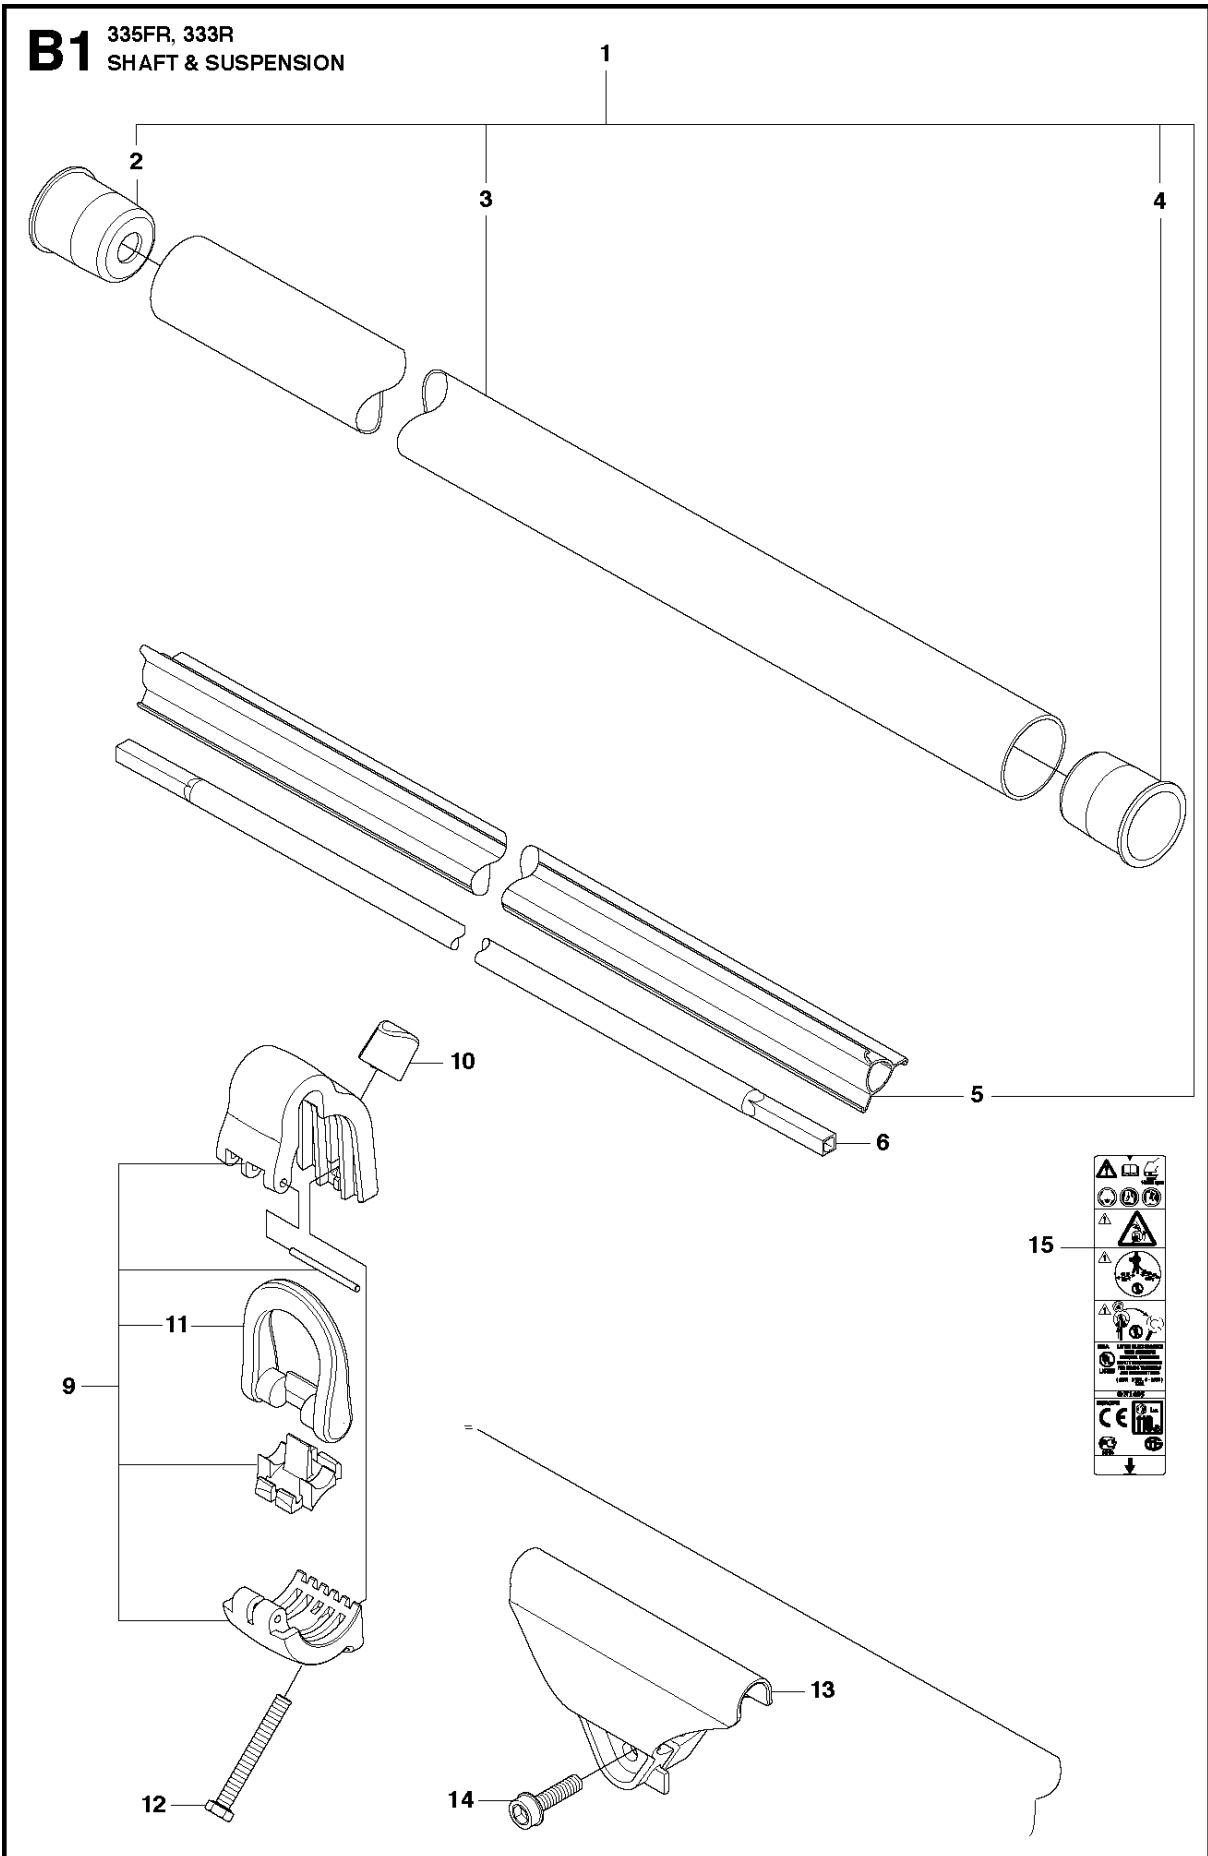

SPARE PARTS LIST

BRUSHCUTTERS/CLEARING SAWS

333 R from 2014-12

A 333R, 333RJ
335FR, 335LS, 335Lx, 335RJx, 335Rx.
BEVEL GEAR

BEVEL GEAR

333 R from 2014-12

Ref	Part No	Description	Remark	QTY	KIT
1	537 18 95-01	SCREW		1	20
2	503 20 02-10	SCREW IHSCFM		1	20
3	544 08 76-01	CLAMP		1	20
4	537 14 74-01	MAGNET		1	16
5	503 20 15-01	SCREW		1	16
6	537 29 59-02	GEAR HOUSING		1	16
7	738 21 99-00	BALL BEARING		1	16
8	503 20 03-25	SCREW IHSCFM		2	
9	738 21 01-10	BALL BEARING		1	16
10	738 21 01-12	BALL BEARING		1	16
11	735 31 28-10	CIRCLIP		1	16
12	735 31 14-00	CIRCLIP		1	16
13	505 13 33-01	SPARE PARTS KIT	333R, 335Rx, 335Fr	1	16
13	505 13 34-01	SPARE PARTS KIT	333RJ, 335RJx, 335Lx, 335LS	1	16
14	503 25 28-01	BALL BEARING		1	16
15	735 31 31-10	CIRCLIP		1	16
16	544 21 64-01	GEAR	333R, 335Rx, 335Fr	1	
16	537 29 58-02	BEVEL GEAR	333RJ, 335RJx, 335Lx, 335LS	1	
17	537 35 14-01	DRIVER	"(1")"	1	
18	537 34 35-01	SUPPORT FLANGE		1	
19	502 29 11-01	BLADE NUT		1	
20	574 30 68-01	CLAMP		1	

SHAFT & SUSPENSION

333 R from 2014-12

Ref	Part No	Description	Remark	QTY KIT	
1	537 21 42-01	TUBE	333R, 335Rx, 335FR	1	
2	537 36 02-02	SPACER		1	1
3	537 21 41-01	TUBE	Ø = 28mm, L = 1483mm	1	1
4	537 36 02-01	SPACER		1	1
5	537 31 39-01	GUIDE	Ø = 9mm, L = 1400mm	1	1
6	537 35 52-01	DRIVE SHAFT	Ø = 8mm, L = 1527mm	1	
9	537 34 98-01	LOOP		1	
10	537 13 04-02	KNOB		1	
11	537 35 01-01	LOOP		1	9
12	725 23 39-51	SCREW EHHM		1	
13	537 37 61-01	WIRING		1	
14	503 21 75-16	SCREW IHSCFT		1	
15	537 29 48-01	LABEL		1	

D1 333R
TOWER

TOWER

333 R from 2014-12

Ref	Part No	Description	Remark	QTY KIT
1	725 23 82-85	SCREW EHHM		1
2	503 87 90-01	KNOB		1
3	537 37 63-01	COVER		1
4	537 40 26-03	BRACKET		1
5	502 28 61-01	CLIP		1
6	725 53 31-65	SCREW IHSCM		2