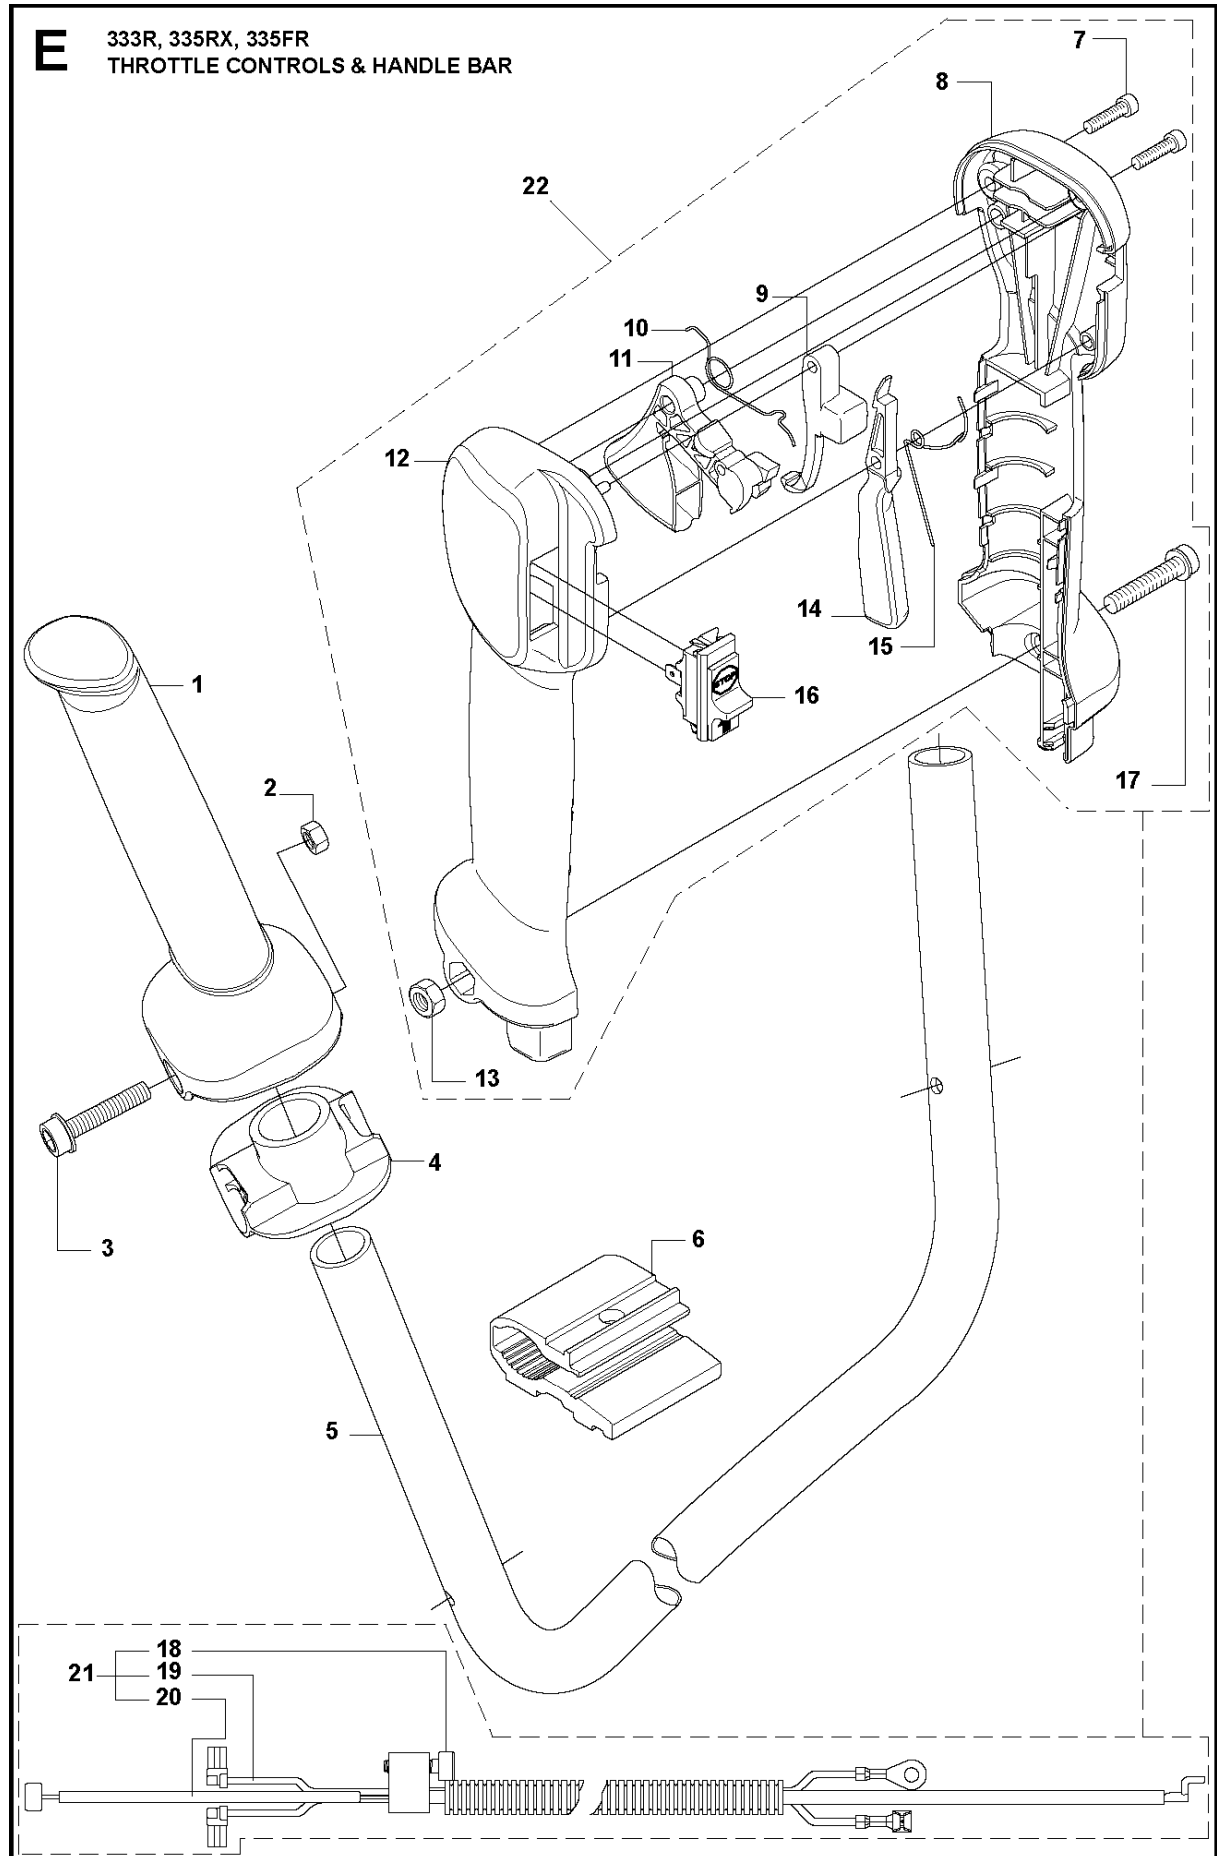

SPARE PARTS LIST

BRUSHCUTTERS/CLEARING SAWS

333 R from 2014-12

A 333R, 333RJ
335FR, 335LS, 335Lx, 335RJx, 335Rx.
BEVEL GEAR

BEVEL GEAR

333 R from 2014-12

Ref	Part No	Description	Remark	QTY	KIT
1	537 18 95-01	SCREW		1	20
2	503 20 02-10	SCREW IHSCFM		1	20
3	544 08 76-01	CLAMP		1	20
4	537 14 74-01	MAGNET		1	16
5	503 20 15-01	SCREW		1	16
6	537 29 59-02	GEAR HOUSING		1	16
7	738 21 99-00	BALL BEARING		1	16
8	503 20 03-25	SCREW IHSCFM		2	
9	738 21 01-10	BALL BEARING		1	16
10	738 21 01-12	BALL BEARING		1	16
11	735 31 28-10	CIRCLIP		1	16
12	735 31 14-00	CIRCLIP		1	16
13	505 13 33-01	SPARE PARTS KIT	333R, 335Rx, 335Fr	1	16
13	505 13 34-01	SPARE PARTS KIT	333RJ, 335RJx, 335Lx, 335LS	1	16
14	503 25 28-01	BALL BEARING		1	16
15	735 31 31-10	CIRCLIP		1	16
16	544 21 64-01	GEAR	333R, 335Rx, 335Fr	1	
16	537 29 58-02	BEVEL GEAR	333RJ, 335RJx, 335Lx, 335LS	1	
17	537 35 14-01	DRIVER	"(1")"	1	
18	537 34 35-01	SUPPORT FLANGE		1	
19	502 29 11-01	BLADE NUT		1	
20	574 30 68-01	CLAMP		1	

HANDLE

333 R from 2014-12

Ref	Part No	Description	Remark	QTY	KIT
1	725 23 78-51	SCREW EHHM	33RJ, 335LS	1	
1	725 23 80-51	SCREW EHHM	335Lx, 335RJx	1	
2	503 87 90-01	KNOB	335Lx, 335RJx	1	
3	503 23 00-61	WASHER	33RJ, 335LS	1	
4	544 10 10-04	HANDLE.LOOP	Captive screws	1	
5	503 99 78-01	HANDLE	Captive screws	1	
6	502 19 71-01	SQUARE NUT		1	
7	544 10 11-01	BLOCK.SPACING		1	
8	574 18 15-01	SCREW IHSCFTO	Captive screws	3	5

D1 333R
TOWER

TOWER

333 R from 2014-12

Ref	Part No	Description	Remark	QTY KIT
1	725 23 82-85	SCREW EHHM		1
2	503 87 90-01	KNOB		1
3	537 37 63-01	COVER		1
4	537 40 26-03	BRACKET		1
5	502 28 61-01	CLIP		1
6	725 53 31-65	SCREW IHSCM		2