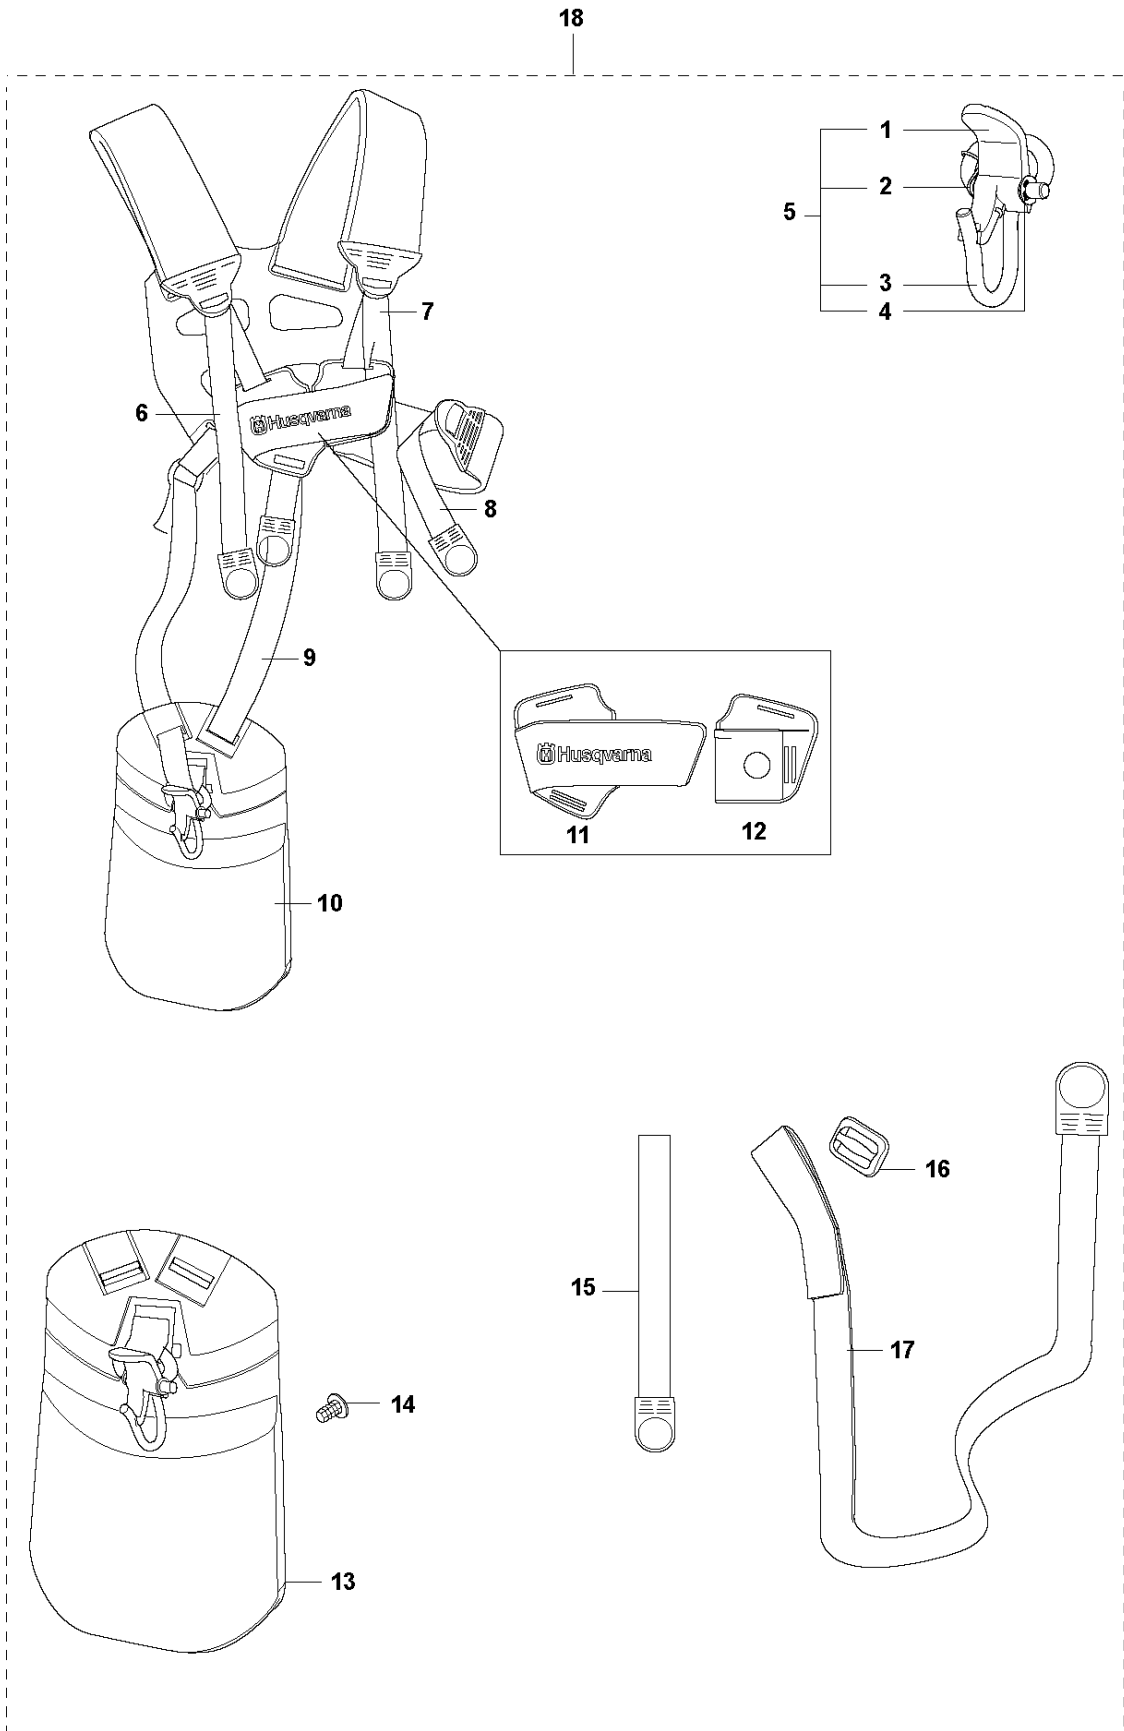

V 333R, 333RJ
335FR, 335LS, 335Lx, 335RJx, 335Rx.
HARNESS

HARNESS

333 R from 2014-12

Ref	Part No	Description	Remark	QTY	KIT
1	502 02 30-02	LOCK		1	5
2	502 02 38-01	SPRING		1	5
3	502 02 29-02	HOOK		1	5
4	735 31 09-20	E-CLIP		1	5
5	502 02 28-05	WELT HOOK		1	
6	503 99 61-01	BAND		1	
7	503 99 61-01	BAND		1	
8	503 99 61-01	BAND		1	
9	503 99 61-03	BAND		1	
10	537 27 59-01	HIP PAD		1	
11	537 28 84-01	BUCKLE		1	
12	537 28 83-01	BUCKLE		1	
13	537 27 59-01	HIP PAD		1	
14	537 17 54-01	HIP PAD		3	
15	503 99 61-01	BAND		3	
16	537 11 35-01	RETAINER		1	
17	503 99 61-03	BAND		1	
18	537 27 57-02	HARNESS	Duo Balance	1	
18	537 27 57-04	HARNESS	Duo Balance US	1	