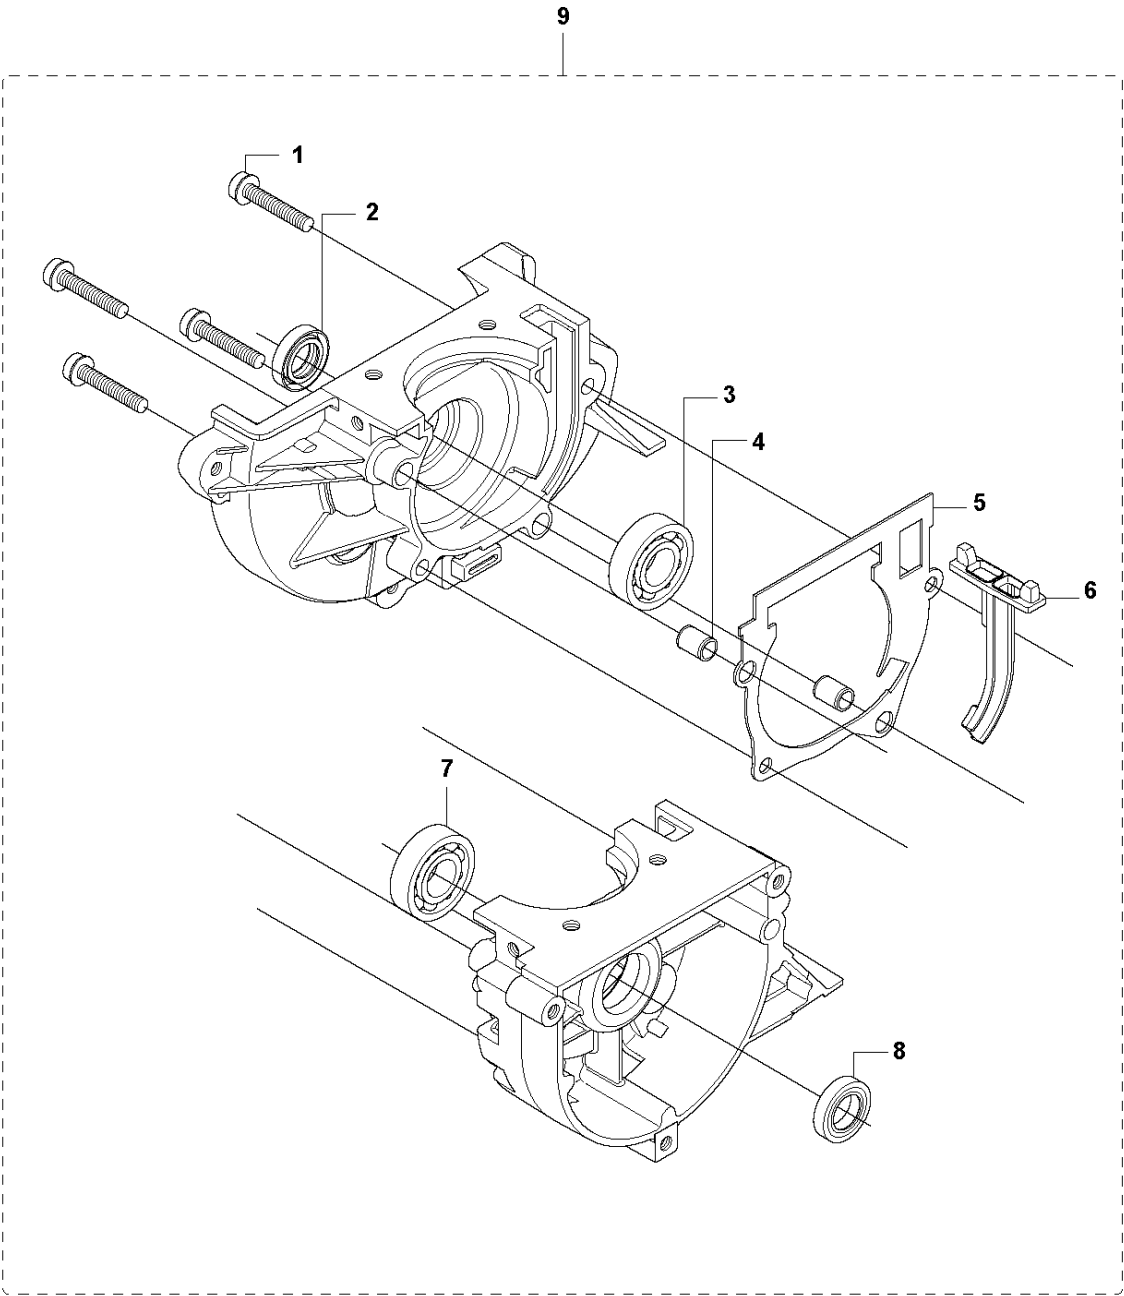

R 333R, 333RJ
335FR, 335LS, 335Lx, 335RJx, 335Rx.
CRANK CASE

CRANKCASE

333 R from 2014-12

Ref	Part No	Description	Remark	QTY	KIT
1	503 20 02-30	SCREW IHSCFM		4	9
2	503 26 02-02	SEALING RING		1	9
3	738 21 01-10	BALL BEARING		1	9
4	501 27 08-01	GUIDE BUSHING		2	9
5	537 33 29-01	GASKET		1	9
6	537 32 42-01	INSERT		1	9
7	738 21 01-10	BALL BEARING		1	9
8	503 26 02-02	SEALING RING		1	9
9	544 03 89-01	CRANKCASE ASSY		1