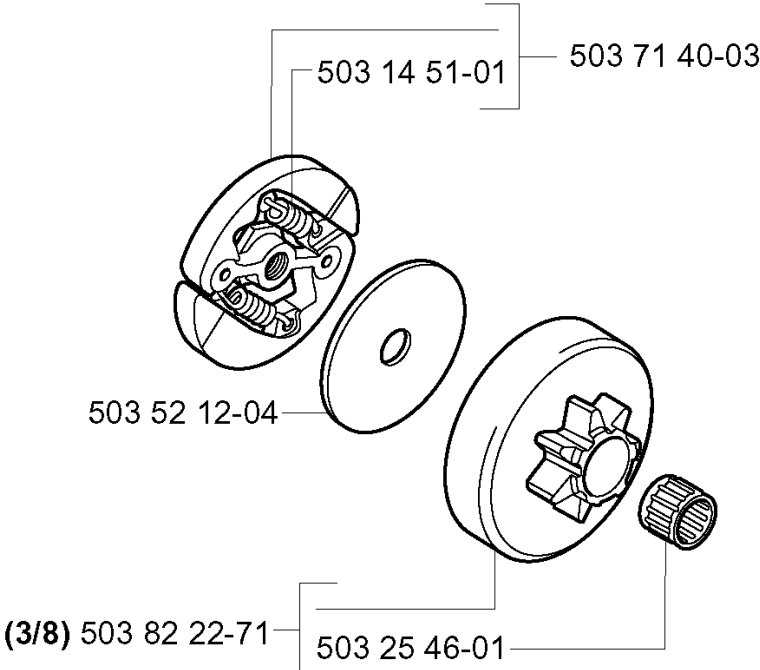

# SPARE PARTS LIST

CHAIN SAWS

334 T, 2004-01

**A** \*compl 503 93 52-03

## CHAIN BRAKE

334 T, 2004-01

Part No	Description	Remark	QTY KIT
501 87 53-01	KNEE JOINT ASSY		1
503 21 28-10	SCREW CCRPANT		1
503 21 28-10	SCREW CCRPANT		4
503 22 00-01	HEXAGON NUT		1
503 80 52-01	HUB CAP		1
503 80 97-02	BRAKE BAND ASSY		1
503 81 71-01	SHAFT PIVOT		1
503 85 46-01	PIVOT PIN		1
503 85 51-01	CHIP GUARD		1
503 86 20-01	SPRING GUIDE		1
503 90 83-01	BRAKE SPRING		1
503 90 88-01	LABEL		1
503 93 52-03	BRAKE ASSY		1
503 93 53-01	HAND GUARD ASSY		1
503 98 74-01	LABEL		1
537 09 28-01	POSITION SPRING		1
720 12 33-00	PARALLEL PIN		1
735 31 08-20	E-CLIP		1
735 31 10-20	E-CLIP		1

## CLUTCH

334 T, 2004-01

Part No	Description	Remark	QTY KIT
503 14 51-01	CLUTCH SPRING		1
503 25 46-01	NEEDLE BEARING		1
503 52 12-04	WASHER		1
503 71 40-03	CLUTCH ASSY		1
503 82 22-71	CLUTCH DRUM ASSY	3/8	1

## CARBURETOR

334 T, 2004-01

Part No	Description	Remark	QTY KIT
503 21 75-50	SCREW IHSCFT		2
503 28 31-14	CARBURETTOR	ZAMA C1Q-EL19	1
503 82 29-01	FILTER HOLDER		1
503 84 49-01	AIR FILTER	NYLON	1
503 84 49-02	AIR FILTER	NYLON	1
537 24 12-01	SEALING		1
537 24 19-01	SEALING		1