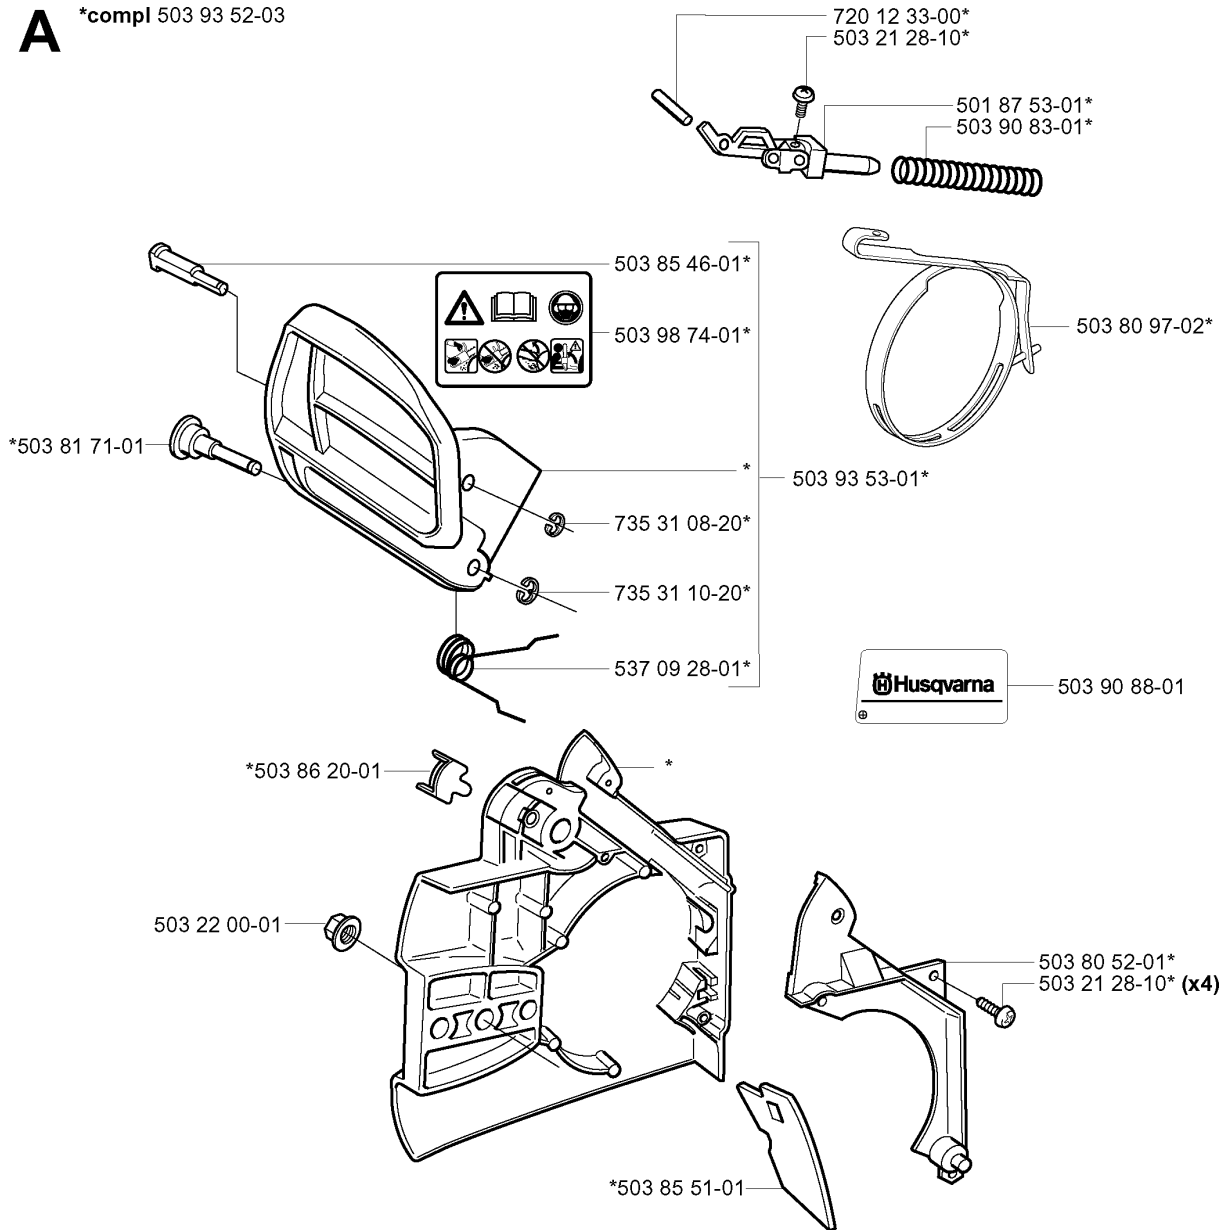

# SPARE PARTS LIST

CHAIN SAWS

334 T, 2004-01

**A** \*compl 503 93 52-03

## CHAIN BRAKE

334 T, 2004-01

Part No	Description	Remark	QTY KIT
501 87 53-01	KNEE JOINT ASSY		1
503 21 28-10	SCREW CCRPANT		1
503 21 28-10	SCREW CCRPANT		4
503 22 00-01	HEXAGON NUT		1
503 80 52-01	HUB CAP		1
503 80 97-02	BRAKE BAND ASSY		1
503 81 71-01	SHAFT PIVOT		1
503 85 46-01	PIVOT PIN		1
503 85 51-01	CHIP GUARD		1
503 86 20-01	SPRING GUIDE		1
503 90 83-01	BRAKE SPRING		1
503 90 88-01	LABEL		1
503 93 52-03	BRAKE ASSY		1
503 93 53-01	HAND GUARD ASSY		1
503 98 74-01	LABEL		1
537 09 28-01	POSITION SPRING		1
720 12 33-00	PARALLEL PIN		1
735 31 08-20	E-CLIP		1
735 31 10-20	E-CLIP		1

## CLUTCH

334 T, 2004-01

Part No	Description	Remark	QTY KIT
503 14 51-01	CLUTCH SPRING		1
503 25 46-01	NEEDLE BEARING		1
503 52 12-04	WASHER		1
503 71 40-03	CLUTCH ASSY		1
503 82 22-71	CLUTCH DRUM ASSY	3/8	1

## AIR FILTER COVER

334 T, 2004-01

Part No	Description	Remark	QTY KIT
502 20 40-01	KNOB		1
502 20 65-03	SCREW EHHM		1
503 79 26-02	AIR FILTER COVER		1
503 82 09-02	AIR FILTER COVER		1

**D**