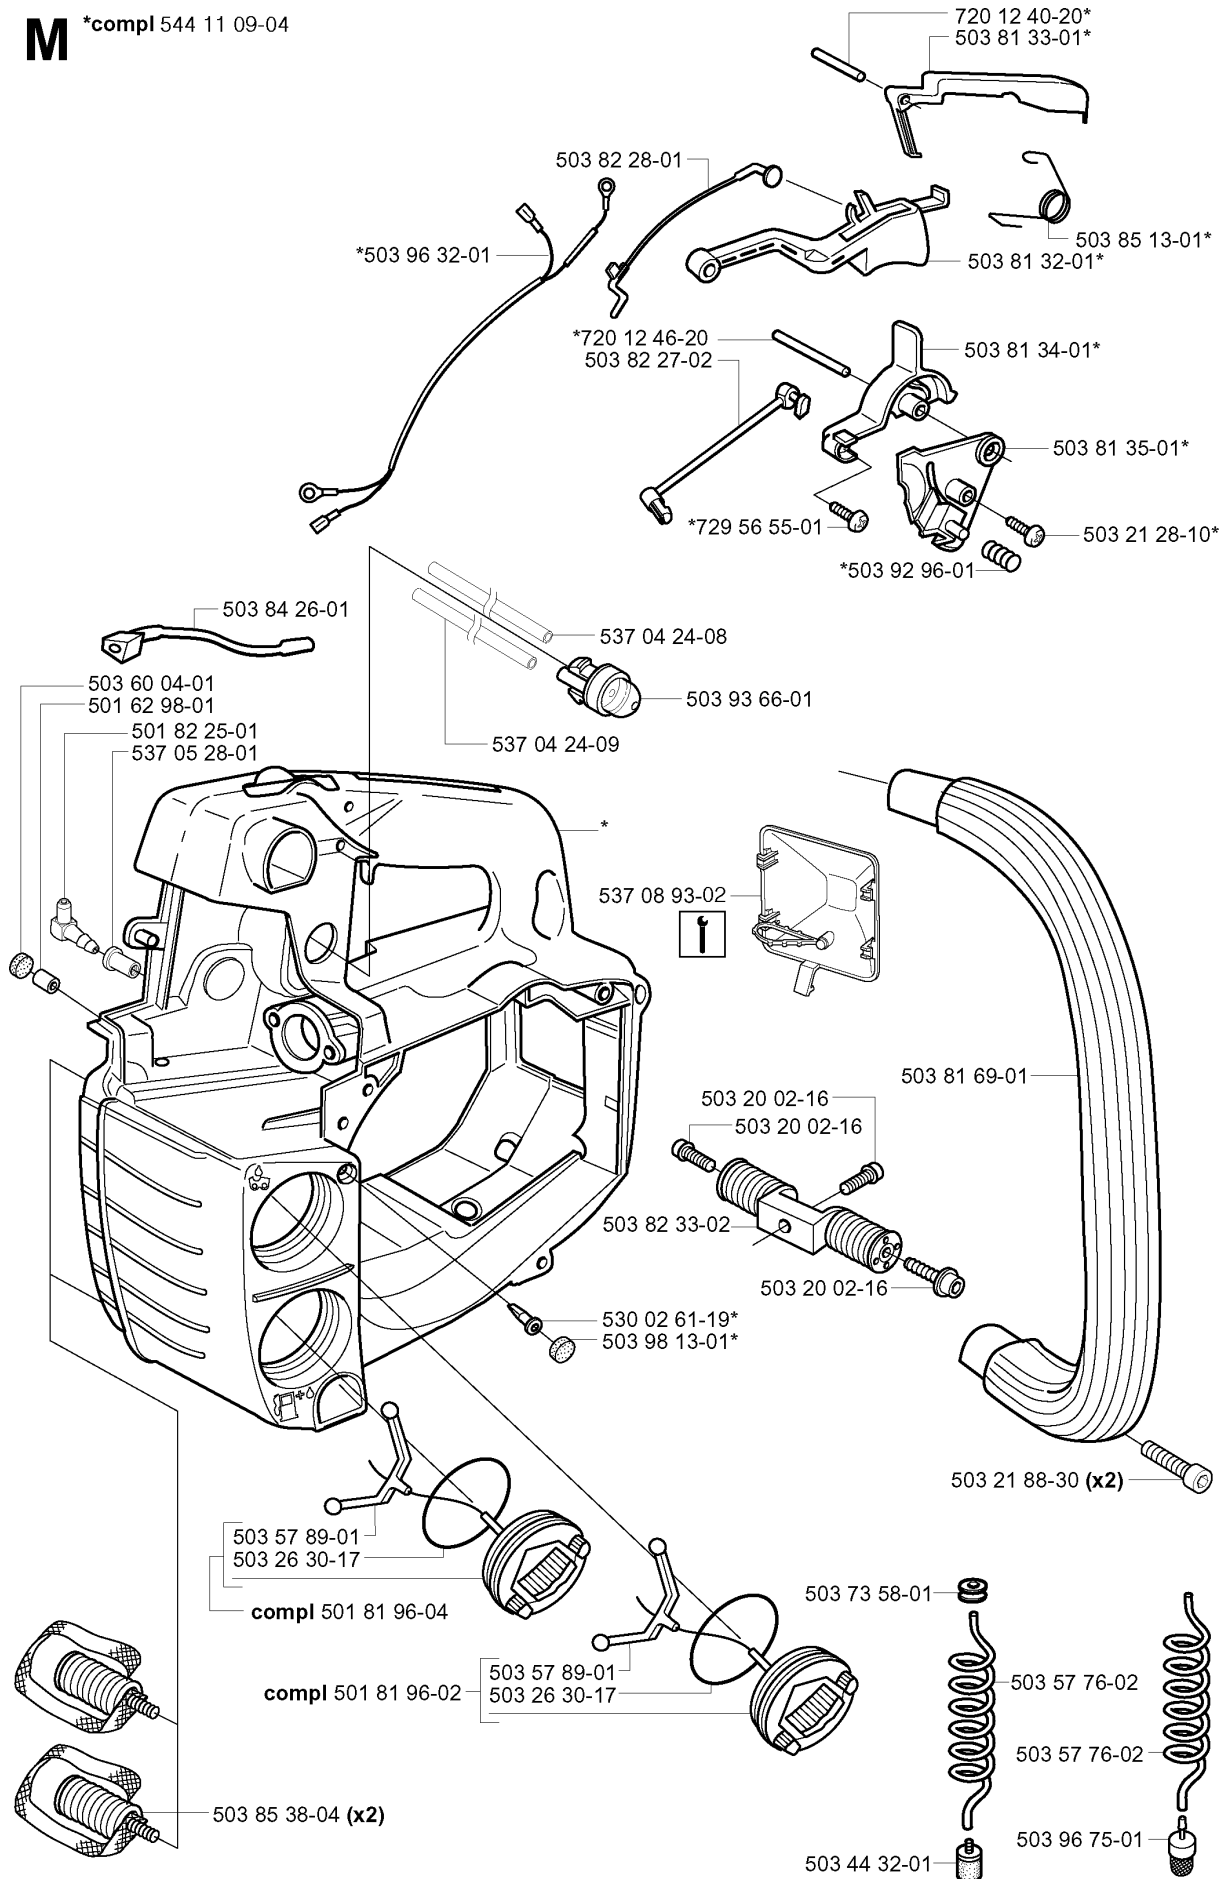

M *compl 544 11 09-04