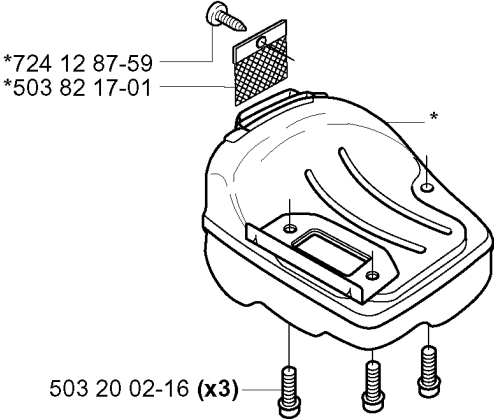

F *compl 503 93 03-03