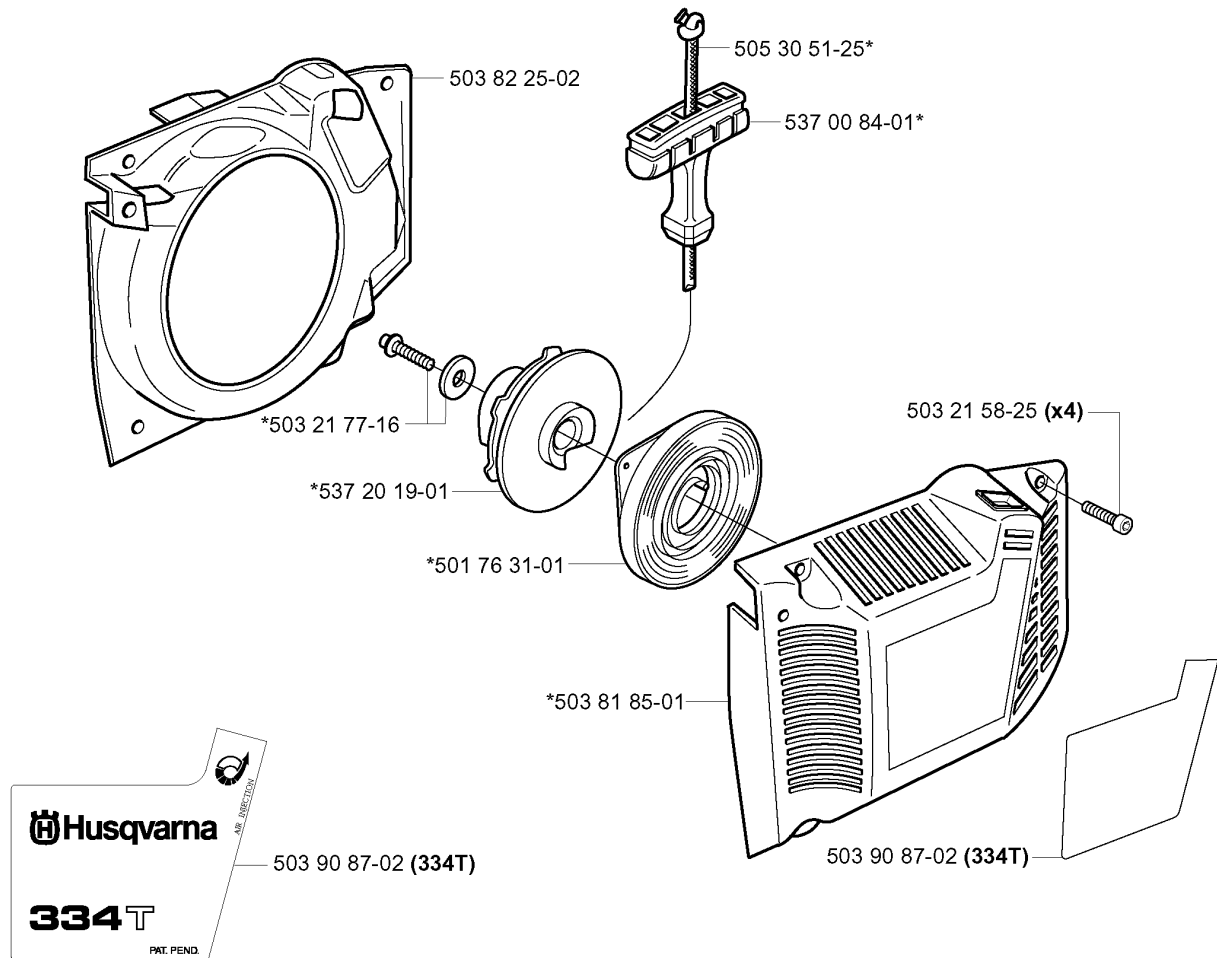

H *compl 503 79 25-01