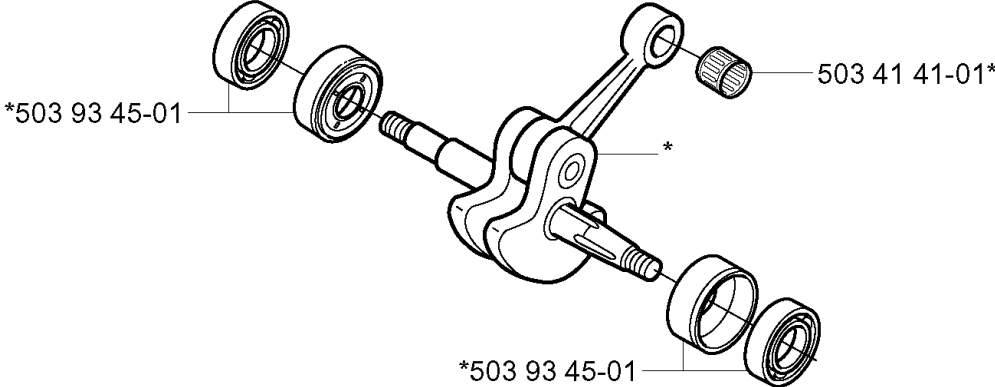

K *compl 503 84 53-72