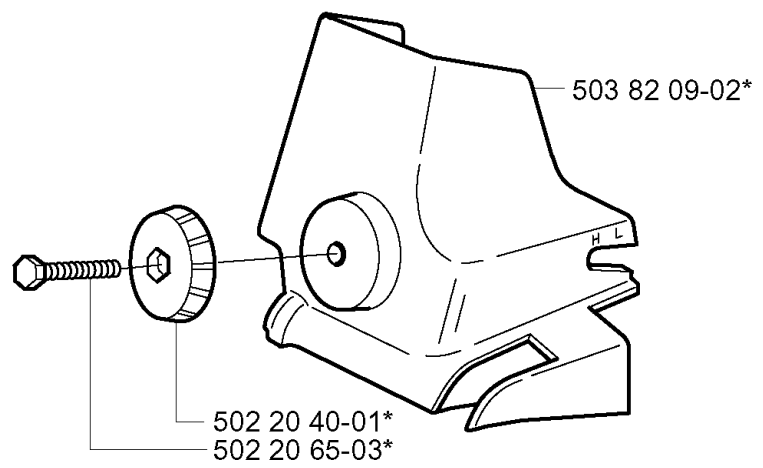

C *compl 503 79 26-02