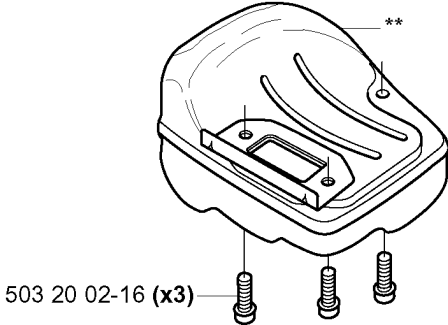

**compl 537 19 50-01