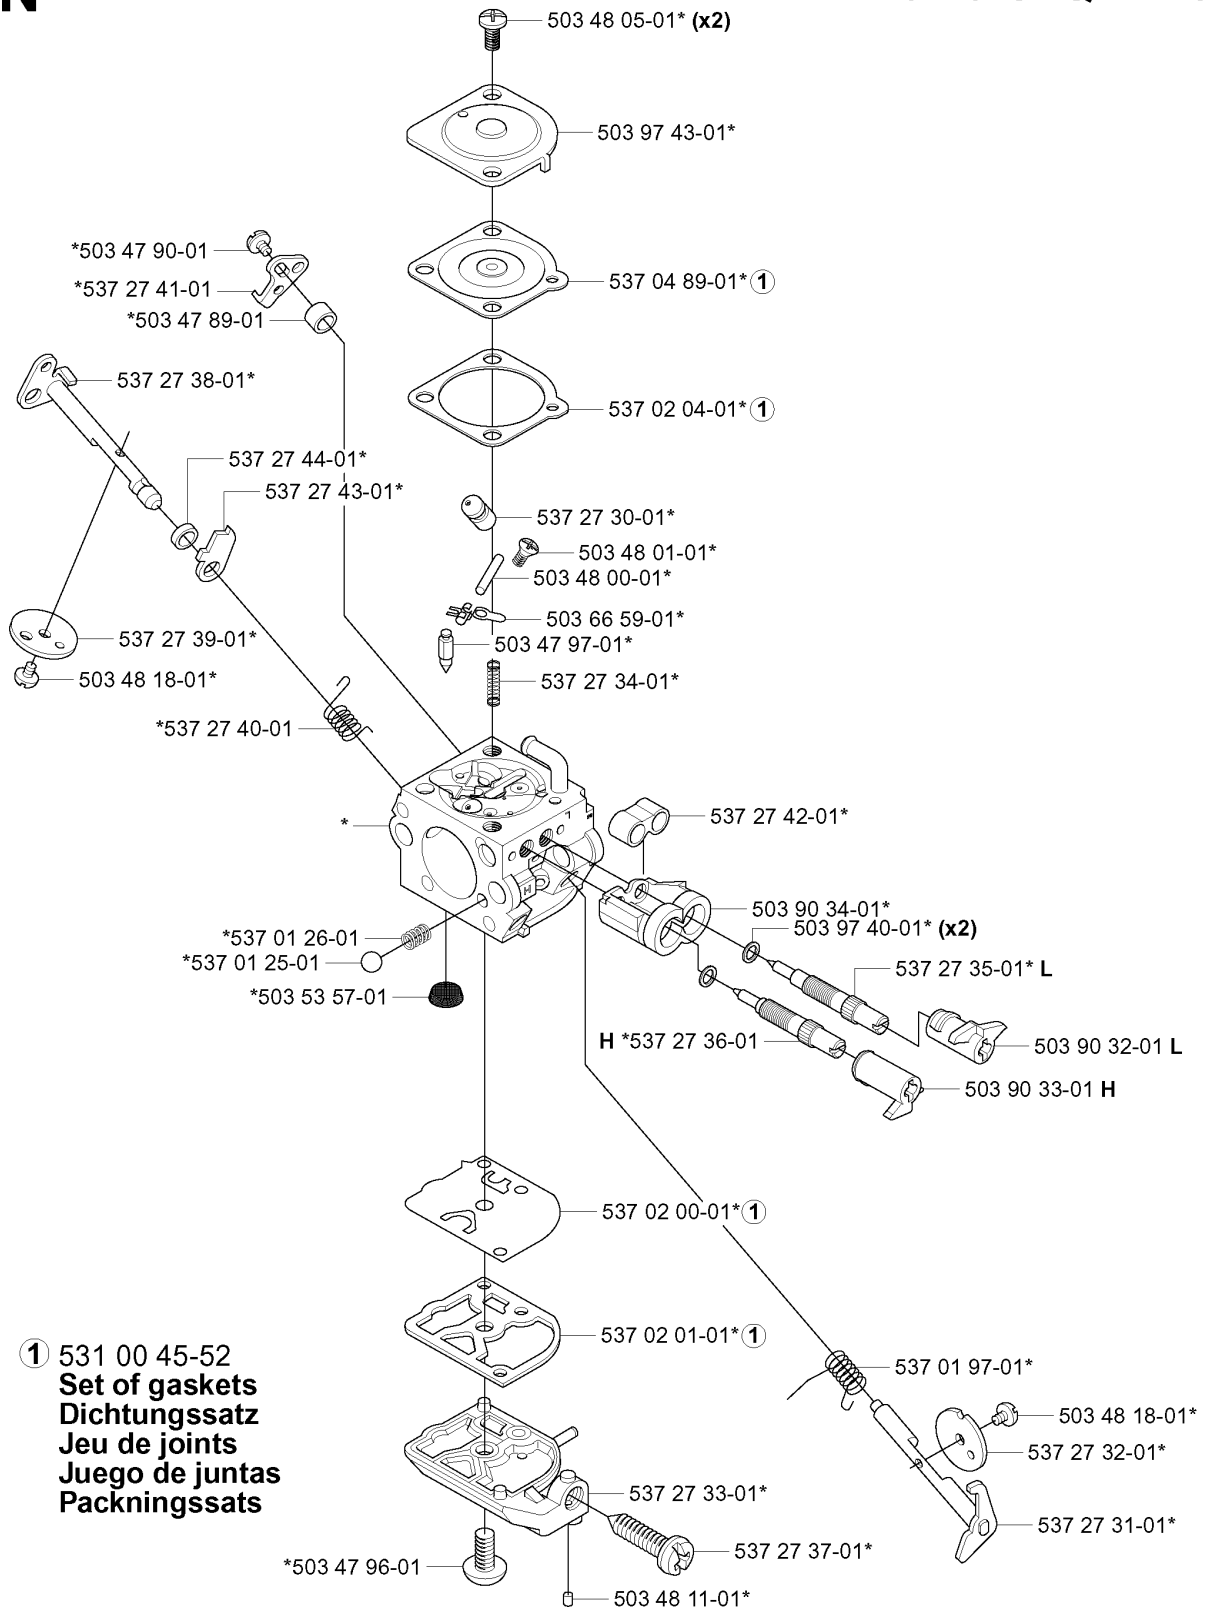

N *compl 503 28 31-14

Zama C1Q-EL19