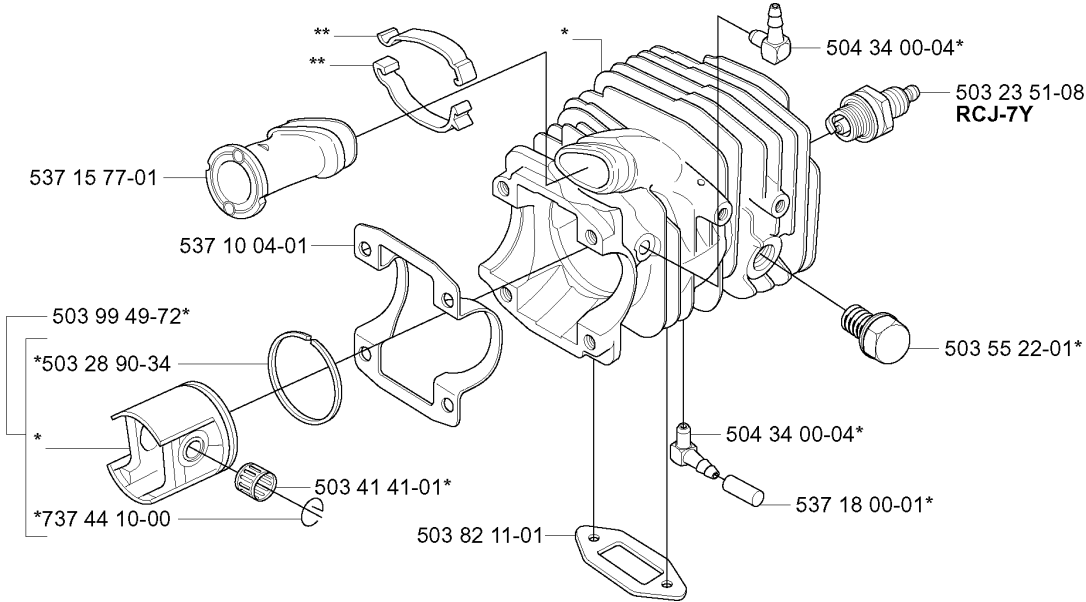

SPARE PARTS LIST

CHAIN SAWS

334 T, 2005-03

A *compl 503 93 52-03

CHAIN BRAKE

334 T, 2005-03

Part No	Description	Remark	QTY KIT
501 87 53-01	KNEE JOINT ASSY		1
503 21 28-01	SCREW CCRPANT		4
503 21 28-10	SCREW CCRPANT		1
503 22 00-01	HEXAGON NUT		1
503 80 52-01	HUB CAP		1
503 80 97-02	BRAKE BAND ASSY		1
503 81 71-01	SHAFT PIVOT		1
503 85 46-01	PIVOT PIN		1
503 85 51-01	CHIP GUARD		1
503 86 20-01	SPRING GUIDE		1
503 90 83-01	BRAKE SPRING		1
503 90 88-01	LABEL		1
503 93 52-03	BRAKE ASSY		1
503 93 53-01	HAND GUARD ASSY		1
503 98 74-01	LABEL		1
537 09 28-01	POSITION SPRING		1
720 12 33-00	PARALLEL PIN		1
735 31 08-20	E-CLIP		1
735 31 10-20	E-CLIP		1

G

IGNITION SYSTEM

334 T, 2005-03

Part No	Description	Remark	QTY KIT
501 48 54-02	SPARK PLUG CAP		1
503 20 25-16	SCREW IHSCM		1
503 22 10-11	HEXAGON NUT		1
503 71 02-03	STARTER PAWL		2
503 79 05-02	RIVET		2
503 81 81-01	SPRING		2
503 90 09-01	GUIDE		1
503 90 98-02	COUNTERWEIGHT		1
503 92 42-01	CABLE COVER		1
537 16 21-04	IGNITION SYSTEM		1
537 23 39-01	FLYWHEEL		1

H *compl 503 79 25-01

STARTER

334 T, 2005-03

Part No	Description	Remark	QTY KIT
501 76 31-01	SPRING CASSETTE ASSY		1
503 21 58-25	SCREW CIHSCTO		4
503 21 77-16	SCREW IHSCT		1
503 79 25-01	STARTER ASSY		1
503 81 85-01	STARTER HOUSING		1
503 82 25-03	AIR CONDUCTOR		1
503 90 87-02	LABEL	334T	1
503 90 87-02	LABEL	334T	1
505 30 51-25	STARTER CORD		1
537 00 84-01	STARTER HANDLE		1
537 20 19-01	STARTER PULLEY		1

J

*compl 537 09 21-01

**compl 537 16 73-01

CYLINDER PISTON

334 T, 2005-03

Part No	Description	Remark	QTY KIT
503 23 51-08	SPARK PLUG	RCJ-7Y	1
503 28 90-34	PISTON RING		1
503 41 41-01	NEEDLE BEARING		1
503 55 22-01	PLUG		1
503 82 11-01	GASKET		1
503 99 49-72	PISTON ASSY		1
504 34 00-04	FITTING		1
504 34 00-04	FITTING		1
537 09 21-01	CYLINDER		1
537 10 04-01	GASKET		1
537 15 77-01	INLET PIPE		1
537 16 73-01	CLIP		1
537 18 00-01	PROTECTIVE CAP		1
737 44 10-00	SNAP RING		1