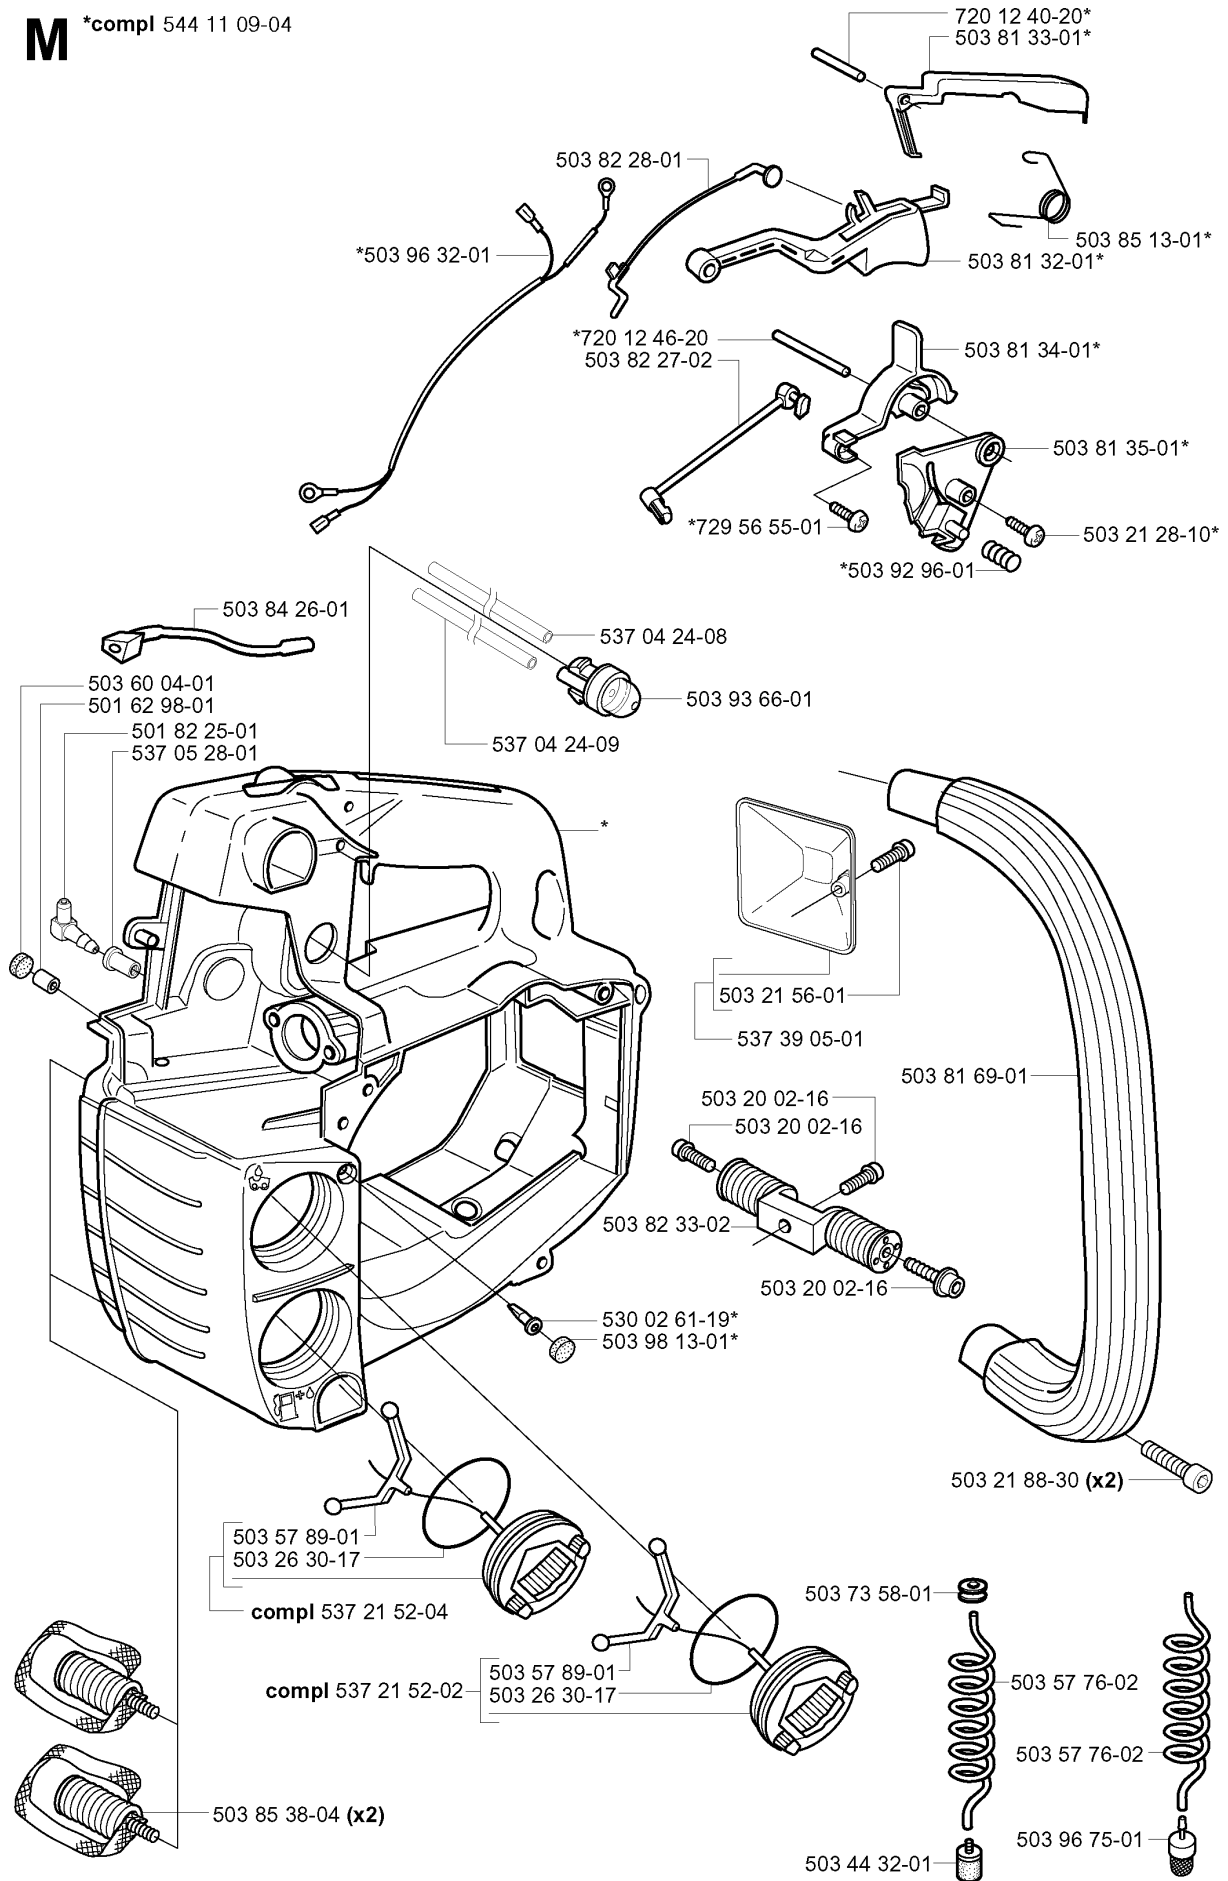

M *compl 544 11 09-04