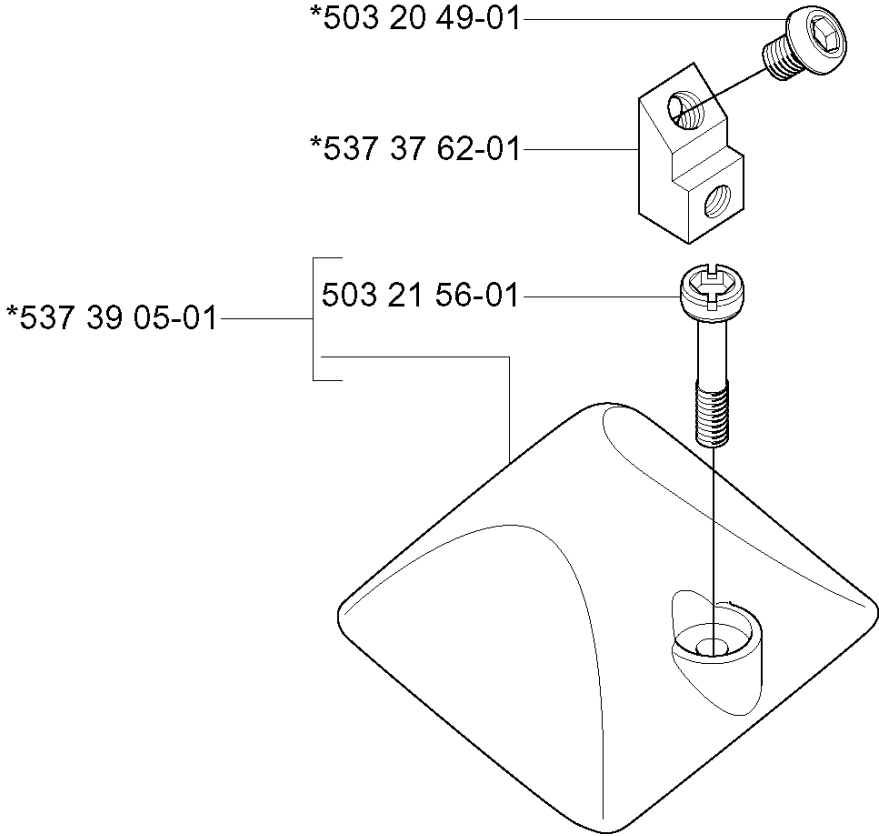

CARBURETOR DETAILS

334 T, 2005-03

Part No	Description	Remark	QTY KIT
503 28 34-04	CARBURETTOR		1
503 47 89-01	COLLAR		1
503 47 90-01	SCREW		1
503 47 96-01	SCREW		1
503 47 97-01	VALVE		1
503 48 00-01	PIN RETAINING SCREW		1
503 48 01-01	SCREW		1
503 48 05-01	SCREW		2
503 48 11-01	PIECE		1
503 48 18-01	SCREW		1
503 48 18-01	SCREW		1
503 53 57-01	STRAINER		1
503 66 59-01	LEVER		1
503 90 32-01	LIMITER CAP	L	1
503 90 33-01	LIMITER CAP	H	1
503 90 34-01	RETAINER		1
503 97 40-01	WASHER		2
503 97 43-01	COVER		1
537 01 25-01	BALL		1
537 01 26-01	SPRING		1
537 01 97-01	SPRING		1
537 02 00-01	DIAPHRAGM PUMP	531 00 45-52 SET OF GASKETS	1
537 02 01-01	GASKET	531 00 45-52 SET OF GASKETS	1
537 02 04-01	GASKET	531 00 45-52 SET OF GASKETS	1
537 04 89-01	DIAPHRAGM	531 00 45-52 SET OF GASKETS	1
537 27 31-01	SHAFT ASSY		1
537 27 33-01	COVER		1
537 27 34-01	SPRING		1
537 27 35-01	SCREW	L	1
537 27 36-01	SCREW	H	1
537 27 37-01	SCREW		1
537 27 38-01	SHAFT ASSY		1
537 27 39-01	VALVE		1
537 27 40-01	SPRING		1
537 27 41-01	LEVER		1
537 27 42-01	BOOT		1
537 27 43-01	LEVER		1
537 27 44-01	COLLAR		1
537 38 83-01	VALVE		1
537 41 35-01	NOZZLE ASSY		1

P Accessories
Zubehöre
Accessoires
Acessorios
Tillbehör

ACCESSORIES

334 T, 2005-03

Part No	Description	Remark	QTY KIT
501 69 17-01	COMBINATION WRENCH		1
501 83 44-09	BAR COVER		1
537 11 41-01	WINTER COVER ASSY		1

*compl 537 40 98-01

SERVICE UPDATES

334 T, 2005-03

Part No	Description	Remark	QTY KIT
503 20 49-01	SCREW IHPANM		1
503 21 56-01	SCREW CIHSCMO		1
537 37 62-01	NUT		1
537 39 05-01	SPARK PLUG		1
537 40 98-01	SPARK PLUG COVER		1