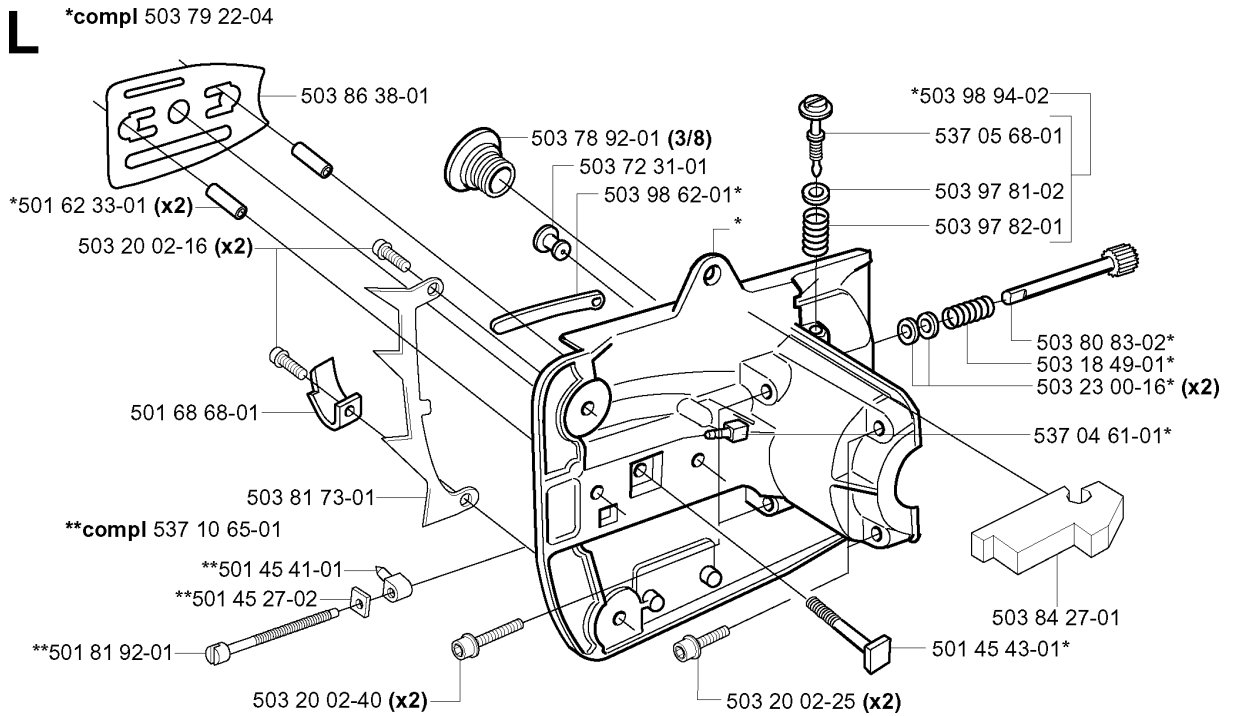

SPARE PARTS LIST

CHAIN SAWS

334 T, 2005-03

A *compl 503 93 52-03

CHAIN BRAKE

334 T, 2005-03

Part No	Description	Remark	QTY KIT
501 87 53-01	KNEE JOINT ASSY		1
503 21 28-01	SCREW CCRPANT		4
503 21 28-10	SCREW CCRPANT		1
503 22 00-01	HEXAGON NUT		1
503 80 52-01	HUB CAP		1
503 80 97-02	BRAKE BAND ASSY		1
503 81 71-01	SHAFT PIVOT		1
503 85 46-01	PIVOT PIN		1
503 85 51-01	CHIP GUARD		1
503 86 20-01	SPRING GUIDE		1
503 90 83-01	BRAKE SPRING		1
503 90 88-01	LABEL		1
503 93 52-03	BRAKE ASSY		1
503 93 53-01	HAND GUARD ASSY		1
503 98 74-01	LABEL		1
537 09 28-01	POSITION SPRING		1
720 12 33-00	PARALLEL PIN		1
735 31 08-20	E-CLIP		1
735 31 10-20	E-CLIP		1

J

*compl 537 09 21-01

**compl 537 16 73-01

CYLINDER PISTON

334 T, 2005-03

Part No	Description	Remark	QTY KIT
503 23 51-08	SPARK PLUG	RCJ-7Y	1
503 28 90-34	PISTON RING		1
503 41 41-01	NEEDLE BEARING		1
503 55 22-01	PLUG		1
503 82 11-01	GASKET		1
503 99 49-72	PISTON ASSY		1
504 34 00-04	FITTING		1
504 34 00-04	FITTING		1
537 09 21-01	CYLINDER		1
537 10 04-01	GASKET		1
537 15 77-01	INLET PIPE		1
537 16 73-01	CLIP		1
537 18 00-01	PROTECTIVE CAP		1
737 44 10-00	SNAP RING		1

K *compl 537 37 67-01

CRANKSHAFT

334 T, 2005-03

Part No	Description	Remark	QTY KIT
503 41 41-01	NEEDLE BEARING		1
503 93 45-02	BEARING CAGE		1
503 93 45-02	BEARING CAGE		1
537 37 67-01	CRANKSHAFT ASSY		1