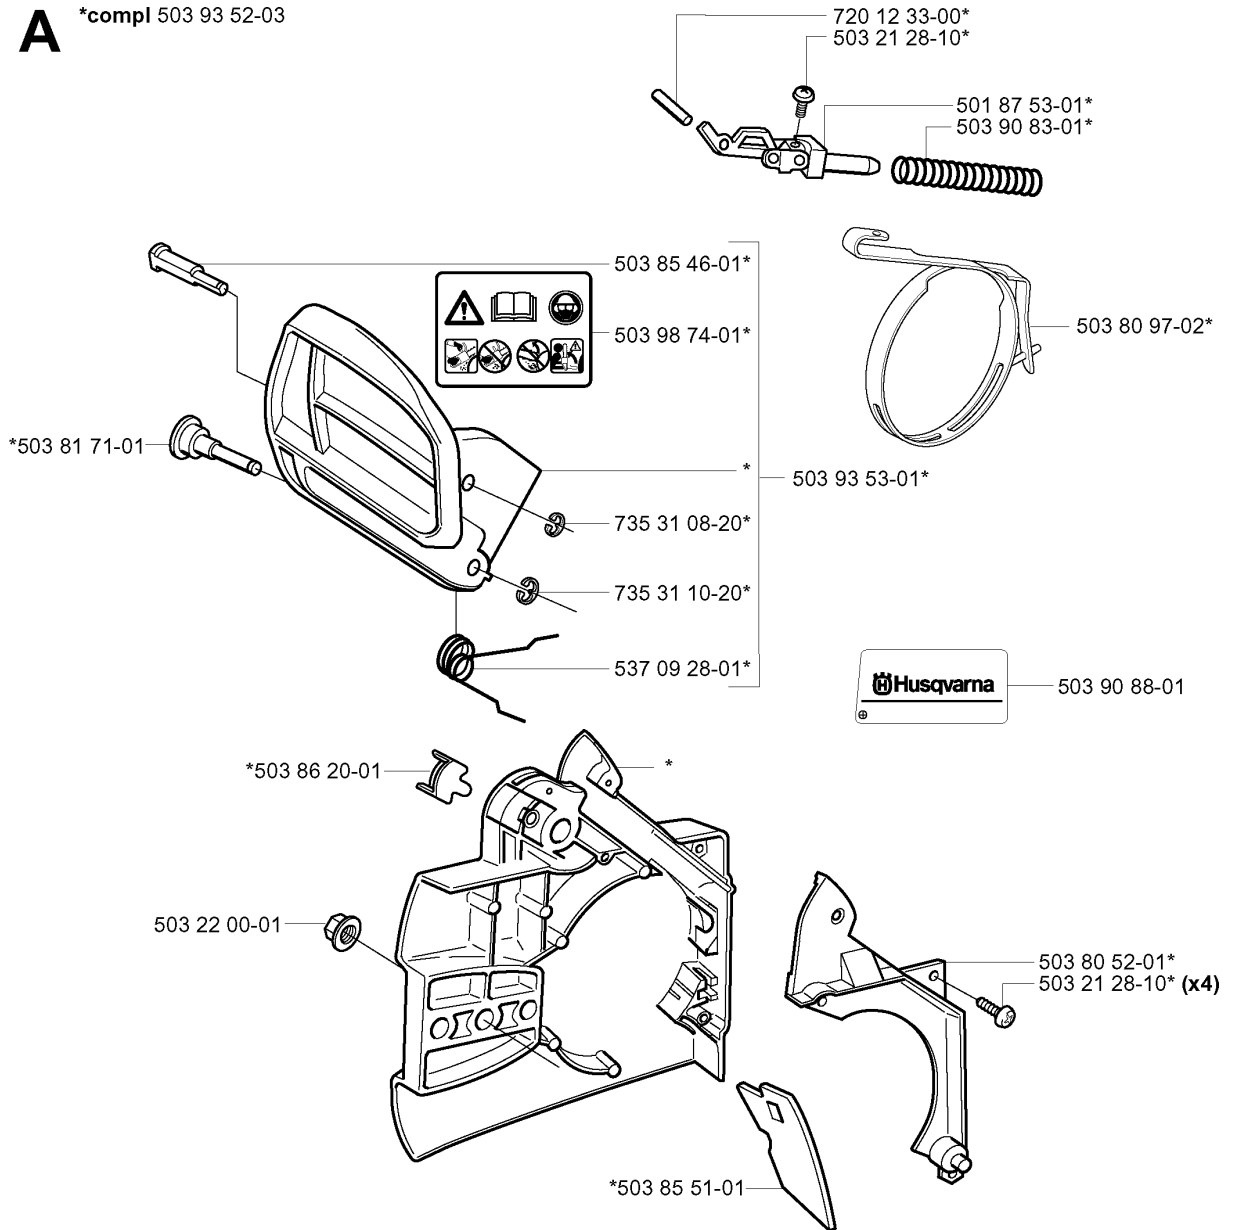

SPARE PARTS LIST

CHAIN SAWS

334 T, 2005-03

A *compl 503 93 52-03

CHAIN BRAKE

334 T, 2005-03

Part No	Description	Remark	QTY KIT
501 87 53-01	KNEE JOINT ASSY		1
503 21 28-01	SCREW CCRPANT		4
503 21 28-10	SCREW CCRPANT		1
503 22 00-01	HEXAGON NUT		1
503 80 52-01	HUB CAP		1
503 80 97-02	BRAKE BAND ASSY		1
503 81 71-01	SHAFT PIVOT		1
503 85 46-01	PIVOT PIN		1
503 85 51-01	CHIP GUARD		1
503 86 20-01	SPRING GUIDE		1
503 90 83-01	BRAKE SPRING		1
503 90 88-01	LABEL		1
503 93 52-03	BRAKE ASSY		1
503 93 53-01	HAND GUARD ASSY		1
503 98 74-01	LABEL		1
537 09 28-01	POSITION SPRING		1
720 12 33-00	PARALLEL PIN		1
735 31 08-20	E-CLIP		1
735 31 10-20	E-CLIP		1

B

CLUTCH

334 T, 2005-03

Part No	Description	Remark	QTY KIT
503 14 51-01	CLUTCH SPRING		1
503 25 46-01	NEEDLE BEARING		1
503 52 12-04	WASHER		1
503 71 40-03	CLUTCH ASSY		1
503 82 22-71	CLUTCH DRUM ASSY	3/8	1

C *compl 503 79 26-02

AIR FILTER COVER

334 T, 2005-03

Part No	Description	Remark	QTY KIT
502 20 40-01	KNOB		1
502 20 65-03	SCREW EHHM		1
503 79 26-02	AIR FILTER COVER		1
503 82 09-02	AIR FILTER COVER		1

D

CARBURETOR

334 T, 2005-03

Part No	Description	Remark	QTY KIT
503 21 75-50	SCREW IHSCFT		2
503 21 75-50	SCREW IHSCFT		2
503 28 34-04	CARBURETTOR	ZAMA C1Q-EL19B	1
503 82 29-01	FILTER HOLDER		1
503 84 49-01	AIR FILTER		1
503 96 71-01	AIR FILTER BOTTOM		1
503 96 71-02	AIR FILTER BOTTOM		1
503 96 72-01	AIR FILTER		1
503 96 72-02	AIR FILTER		1
537 24 19-01	SEALING		1
537 33 28-01	SEALING		1