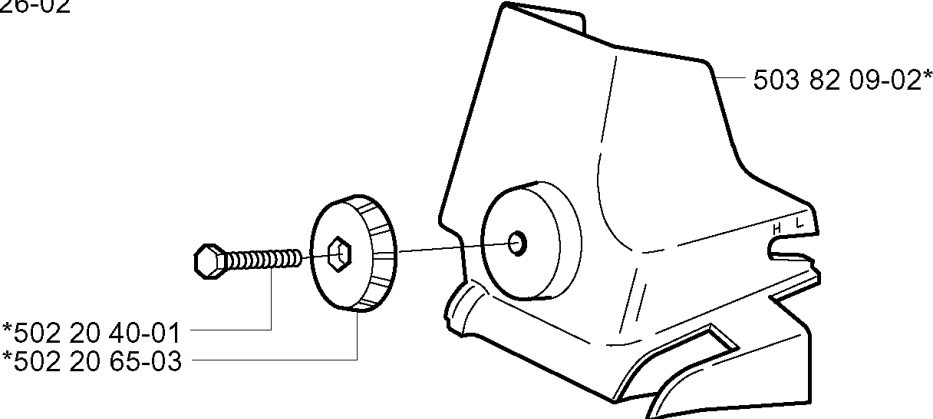

SPARE PARTS LIST

CHAIN SAWS

334 T, 2005-03

A *compl 503 93 52-03

CHAIN BRAKE

334 T, 2005-03

Part No	Description	Remark	QTY KIT
501 87 53-01	KNEE JOINT ASSY		1
503 21 28-01	SCREW CCRPANT		4
503 21 28-10	SCREW CCRPANT		1
503 22 00-01	HEXAGON NUT		1
503 80 52-01	HUB CAP		1
503 80 97-02	BRAKE BAND ASSY		1
503 81 71-01	SHAFT PIVOT		1
503 85 46-01	PIVOT PIN		1
503 85 51-01	CHIP GUARD		1
503 86 20-01	SPRING GUIDE		1
503 90 83-01	BRAKE SPRING		1
503 90 88-01	LABEL		1
503 93 52-03	BRAKE ASSY		1
503 93 53-01	HAND GUARD ASSY		1
503 98 74-01	LABEL		1
537 09 28-01	POSITION SPRING		1
720 12 33-00	PARALLEL PIN		1
735 31 08-20	E-CLIP		1
735 31 10-20	E-CLIP		1

B

CLUTCH

334 T, 2005-03

Part No	Description	Remark	QTY KIT
503 14 51-01	CLUTCH SPRING		1
503 25 46-01	NEEDLE BEARING		1
503 52 12-04	WASHER		1
503 71 40-03	CLUTCH ASSY		1
503 82 22-71	CLUTCH DRUM ASSY	3/8	1

C *compl 503 79 26-02

AIR FILTER COVER

334 T, 2005-03

Part No	Description	Remark	QTY KIT
502 20 40-01	KNOB		1
502 20 65-03	SCREW EHHM		1
503 79 26-02	AIR FILTER COVER		1
503 82 09-02	AIR FILTER COVER		1

D