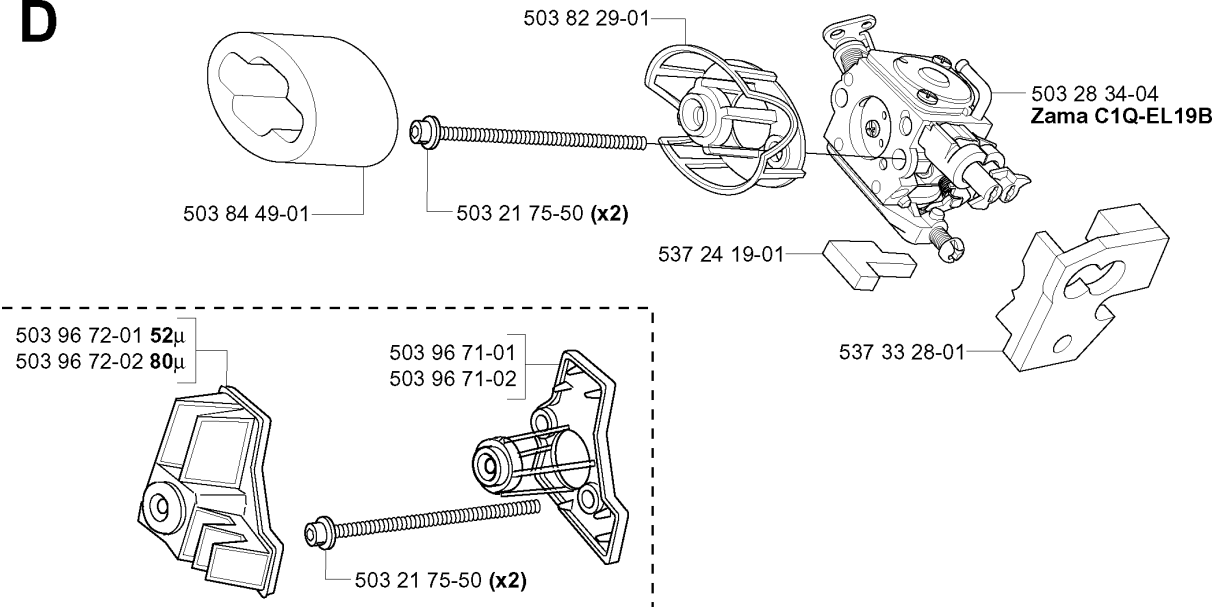

SPARE PARTS LIST

CHAIN SAWS

334 T, 2005-03

A *compl 503 93 52-03

CHAIN BRAKE

334 T, 2005-03

Part No	Description	Remark	QTY KIT
501 87 53-01	KNEE JOINT ASSY		1
503 21 28-01	SCREW CCRPANT		4
503 21 28-10	SCREW CCRPANT		1
503 22 00-01	HEXAGON NUT		1
503 80 52-01	HUB CAP		1
503 80 97-02	BRAKE BAND ASSY		1
503 81 71-01	SHAFT PIVOT		1
503 85 46-01	PIVOT PIN		1
503 85 51-01	CHIP GUARD		1
503 86 20-01	SPRING GUIDE		1
503 90 83-01	BRAKE SPRING		1
503 90 88-01	LABEL		1
503 93 52-03	BRAKE ASSY		1
503 93 53-01	HAND GUARD ASSY		1
503 98 74-01	LABEL		1
537 09 28-01	POSITION SPRING		1
720 12 33-00	PARALLEL PIN		1
735 31 08-20	E-CLIP		1
735 31 10-20	E-CLIP		1

B

CLUTCH

334 T, 2005-03

Part No	Description	Remark	QTY KIT
503 14 51-01	CLUTCH SPRING		1
503 25 46-01	NEEDLE BEARING		1
503 52 12-04	WASHER		1
503 71 40-03	CLUTCH ASSY		1
503 82 22-71	CLUTCH DRUM ASSY	3/8	1

C *compl 503 79 26-02

AIR FILTER COVER

334 T, 2005-03

Part No	Description	Remark	QTY KIT
502 20 40-01	KNOB		1
502 20 65-03	SCREW EHHM		1
503 79 26-02	AIR FILTER COVER		1
503 82 09-02	AIR FILTER COVER		1

D

CARBURETOR

334 T, 2005-03

Part No	Description	Remark	QTY KIT
503 21 75-50	SCREW IHSCFT		2
503 21 75-50	SCREW IHSCFT		2
503 28 34-04	CARBURETTOR	ZAMA C1Q-EL19B	1
503 82 29-01	FILTER HOLDER		1
503 84 49-01	AIR FILTER		1
503 96 71-01	AIR FILTER BOTTOM		1
503 96 71-02	AIR FILTER BOTTOM		1
503 96 72-01	AIR FILTER		1
503 96 72-02	AIR FILTER		1
537 24 19-01	SEALING		1
537 33 28-01	SEALING		1