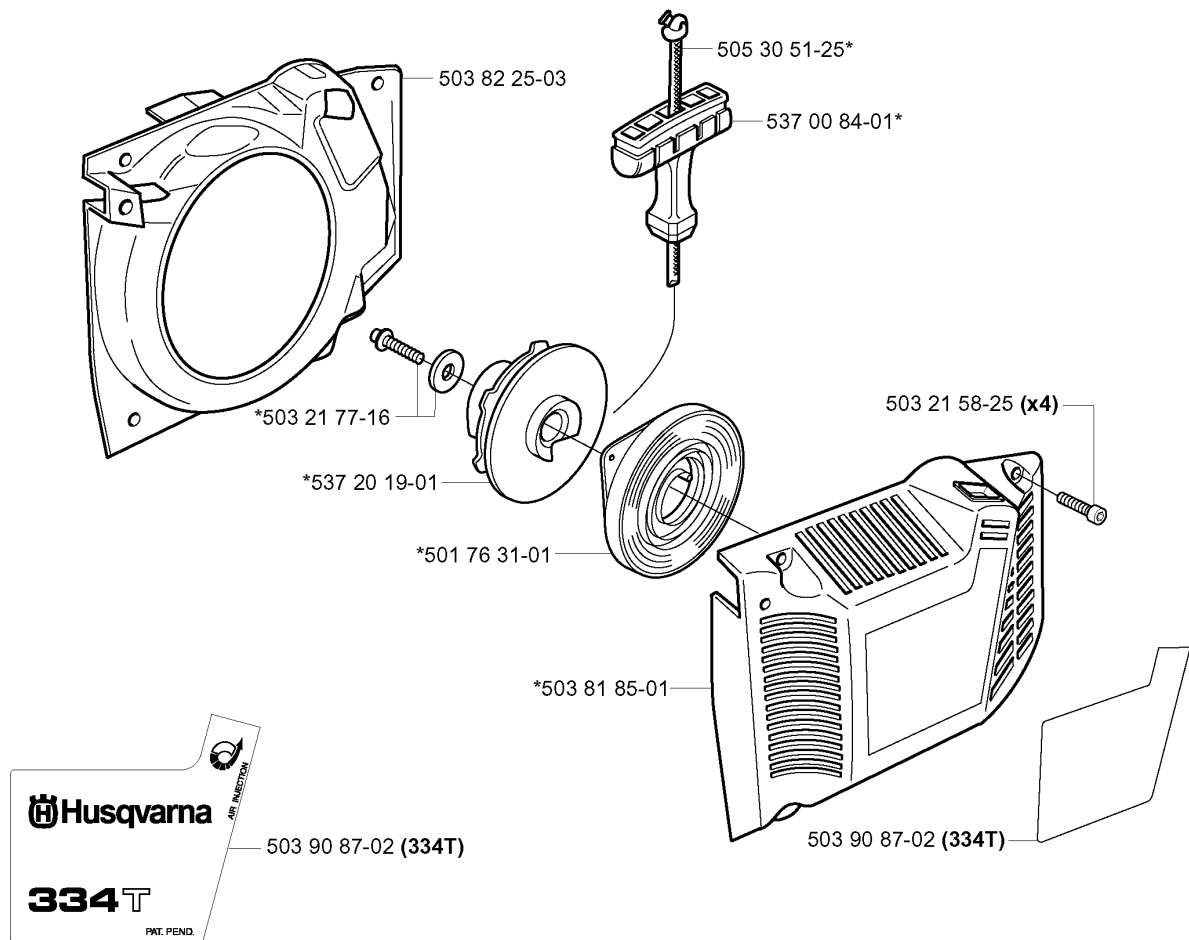

SPARE PARTS LIST

CHAIN SAWS

334 T, 2005-03

A *compl 503 93 52-03

CHAIN BRAKE

334 T, 2005-03

Part No	Description	Remark	QTY KIT
501 87 53-01	KNEE JOINT ASSY		1
503 21 28-01	SCREW CCRPANT		4
503 21 28-10	SCREW CCRPANT		1
503 22 00-01	HEXAGON NUT		1
503 80 52-01	HUB CAP		1
503 80 97-02	BRAKE BAND ASSY		1
503 81 71-01	SHAFT PIVOT		1
503 85 46-01	PIVOT PIN		1
503 85 51-01	CHIP GUARD		1
503 86 20-01	SPRING GUIDE		1
503 90 83-01	BRAKE SPRING		1
503 90 88-01	LABEL		1
503 93 52-03	BRAKE ASSY		1
503 93 53-01	HAND GUARD ASSY		1
503 98 74-01	LABEL		1
537 09 28-01	POSITION SPRING		1
720 12 33-00	PARALLEL PIN		1
735 31 08-20	E-CLIP		1
735 31 10-20	E-CLIP		1

G

IGNITION SYSTEM

334 T, 2005-03

Part No	Description	Remark	QTY KIT
501 48 54-02	SPARK PLUG CAP		1
503 20 25-16	SCREW IHSCM		1
503 22 10-11	HEXAGON NUT		1
503 71 02-03	STARTER PAWL		2
503 79 05-02	RIVET		2
503 81 81-01	SPRING		2
503 90 09-01	GUIDE		1
503 90 98-02	COUNTERWEIGHT		1
503 92 42-01	CABLE COVER		1
537 16 21-04	IGNITION SYSTEM		1
537 23 39-01	FLYWHEEL		1

H *compl 503 79 25-01

STARTER

334 T, 2005-03

Part No	Description	Remark	QTY KIT
501 76 31-01	SPRING CASSETTE ASSY		1
503 21 58-25	SCREW CIHSCTO		4
503 21 77-16	SCREW IHSCT		1
503 79 25-01	STARTER ASSY		1
503 81 85-01	STARTER HOUSING		1
503 82 25-03	AIR CONDUCTOR		1
503 90 87-02	LABEL	334T	1
503 90 87-02	LABEL	334T	1
505 30 51-25	STARTER CORD		1
537 00 84-01	STARTER HANDLE		1
537 20 19-01	STARTER PULLEY		1

J

*compl 537 09 21-01

**compl 537 16 73-01

CYLINDER PISTON

334 T, 2005-03

Part No	Description	Remark	QTY KIT
503 23 51-08	SPARK PLUG	RCJ-7Y	1
503 28 90-34	PISTON RING		1
503 41 41-01	NEEDLE BEARING		1
503 55 22-01	PLUG		1
503 82 11-01	GASKET		1
503 99 49-72	PISTON ASSY		1
504 34 00-04	FITTING		1
504 34 00-04	FITTING		1
537 09 21-01	CYLINDER		1
537 10 04-01	GASKET		1
537 15 77-01	INLET PIPE		1
537 16 73-01	CLIP		1
537 18 00-01	PROTECTIVE CAP		1
737 44 10-00	SNAP RING		1