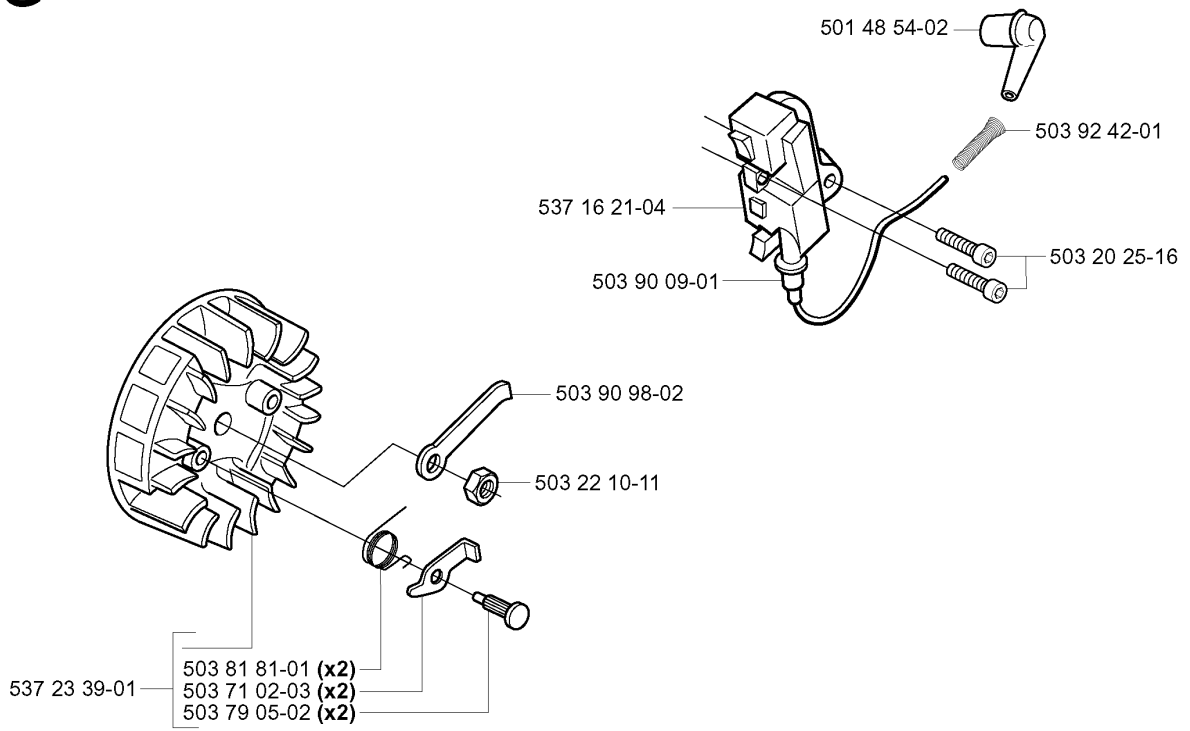

SPARE PARTS LIST

CHAIN SAWS

334 T, 2005-03

A *compl 503 93 52-03

CHAIN BRAKE

334 T, 2005-03

Part No	Description	Remark	QTY KIT
501 87 53-01	KNEE JOINT ASSY		1
503 21 28-01	SCREW CCRPANT		4
503 21 28-10	SCREW CCRPANT		1
503 22 00-01	HEXAGON NUT		1
503 80 52-01	HUB CAP		1
503 80 97-02	BRAKE BAND ASSY		1
503 81 71-01	SHAFT PIVOT		1
503 85 46-01	PIVOT PIN		1
503 85 51-01	CHIP GUARD		1
503 86 20-01	SPRING GUIDE		1
503 90 83-01	BRAKE SPRING		1
503 90 88-01	LABEL		1
503 93 52-03	BRAKE ASSY		1
503 93 53-01	HAND GUARD ASSY		1
503 98 74-01	LABEL		1
537 09 28-01	POSITION SPRING		1
720 12 33-00	PARALLEL PIN		1
735 31 08-20	E-CLIP		1
735 31 10-20	E-CLIP		1

CARBURETOR

334 T, 2005-03

Part No	Description	Remark	QTY KIT
503 21 75-50	SCREW IHSCFT		2
503 21 75-50	SCREW IHSCFT		2
503 28 34-04	CARBURETTOR	ZAMA C1Q-EL19B	1
503 82 29-01	FILTER HOLDER		1
503 84 49-01	AIR FILTER		1
503 96 71-01	AIR FILTER BOTTOM		1
503 96 71-02	AIR FILTER BOTTOM		1
503 96 72-01	AIR FILTER		1
503 96 72-02	AIR FILTER		1
537 24 19-01	SEALING		1
537 33 28-01	SEALING		1

G

IGNITION SYSTEM

334 T, 2005-03

Part No	Description	Remark	QTY KIT
501 48 54-02	SPARK PLUG CAP		1
503 20 25-16	SCREW IHSCM		1
503 22 10-11	HEXAGON NUT		1
503 71 02-03	STARTER PAWL		2
503 79 05-02	RIVET		2
503 81 81-01	SPRING		2
503 90 09-01	GUIDE		1
503 90 98-02	COUNTERWEIGHT		1
503 92 42-01	CABLE COVER		1
537 16 21-04	IGNITION SYSTEM		1
537 23 39-01	FLYWHEEL		1

J

*compl 537 09 21-01

**compl 537 16 73-01

CYLINDER PISTON

334 T, 2005-03

Part No	Description	Remark	QTY KIT
503 23 51-08	SPARK PLUG	RCJ-7Y	1
503 28 90-34	PISTON RING		1
503 41 41-01	NEEDLE BEARING		1
503 55 22-01	PLUG		1
503 82 11-01	GASKET		1
503 99 49-72	PISTON ASSY		1
504 34 00-04	FITTING		1
504 34 00-04	FITTING		1
537 09 21-01	CYLINDER		1
537 10 04-01	GASKET		1
537 15 77-01	INLET PIPE		1
537 16 73-01	CLIP		1
537 18 00-01	PROTECTIVE CAP		1
737 44 10-00	SNAP RING		1