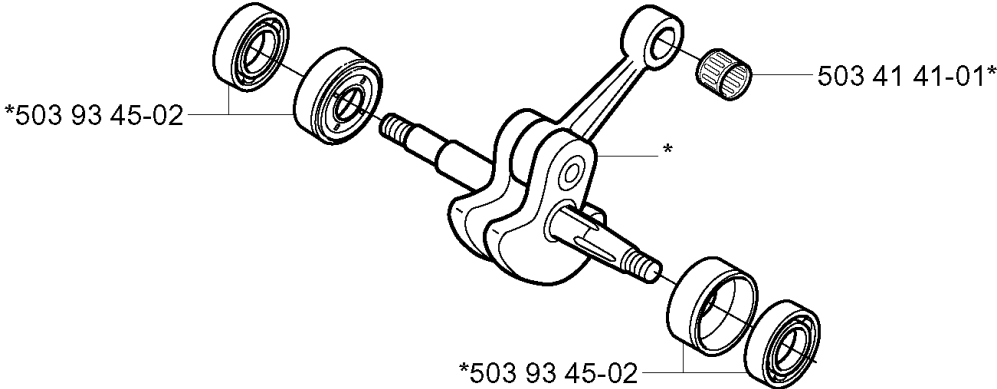

SPARE PARTS LIST

CHAIN SAWS

334 T, 2005-03

A *compl 503 93 52-03

CHAIN BRAKE

334 T, 2005-03

Part No	Description	Remark	QTY KIT
501 87 53-01	KNEE JOINT ASSY		1
503 21 28-01	SCREW CCRPANT		4
503 21 28-10	SCREW CCRPANT		1
503 22 00-01	HEXAGON NUT		1
503 80 52-01	HUB CAP		1
503 80 97-02	BRAKE BAND ASSY		1
503 81 71-01	SHAFT PIVOT		1
503 85 46-01	PIVOT PIN		1
503 85 51-01	CHIP GUARD		1
503 86 20-01	SPRING GUIDE		1
503 90 83-01	BRAKE SPRING		1
503 90 88-01	LABEL		1
503 93 52-03	BRAKE ASSY		1
503 93 53-01	HAND GUARD ASSY		1
503 98 74-01	LABEL		1
537 09 28-01	POSITION SPRING		1
720 12 33-00	PARALLEL PIN		1
735 31 08-20	E-CLIP		1
735 31 10-20	E-CLIP		1

J

*compl 537 09 21-01

**compl 537 16 73-01

CYLINDER PISTON

334 T, 2005-03

Part No	Description	Remark	QTY KIT
503 23 51-08	SPARK PLUG	RCJ-7Y	1
503 28 90-34	PISTON RING		1
503 41 41-01	NEEDLE BEARING		1
503 55 22-01	PLUG		1
503 82 11-01	GASKET		1
503 99 49-72	PISTON ASSY		1
504 34 00-04	FITTING		1
504 34 00-04	FITTING		1
537 09 21-01	CYLINDER		1
537 10 04-01	GASKET		1
537 15 77-01	INLET PIPE		1
537 16 73-01	CLIP		1
537 18 00-01	PROTECTIVE CAP		1
737 44 10-00	SNAP RING		1

K *compl 537 37 67-01

CRANKSHAFT

334 T, 2005-03

Part No	Description	Remark	QTY KIT
503 41 41-01	NEEDLE BEARING		1
503 93 45-02	BEARING CAGE		1
503 93 45-02	BEARING CAGE		1
537 37 67-01	CRANKSHAFT ASSY		1