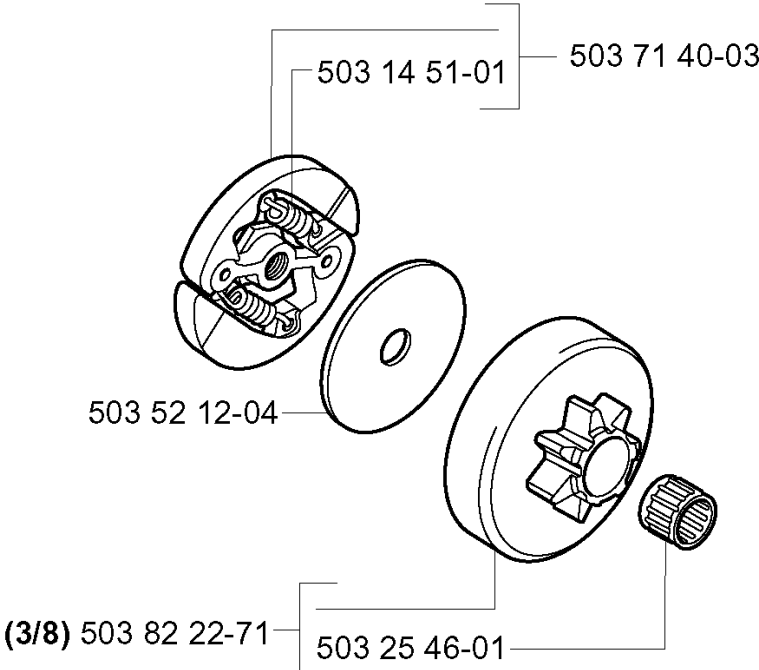

SPARE PARTS LIST

CHAIN SAWS

334 T, 2005-03

A *compl 503 93 52-03

CHAIN BRAKE

334 T, 2005-03

Part No	Description	Remark	QTY KIT
501 87 53-01	KNEE JOINT ASSY		1
503 21 28-01	SCREW CCRPANT		4
503 21 28-10	SCREW CCRPANT		1
503 22 00-01	HEXAGON NUT		1
503 80 52-01	HUB CAP		1
503 80 97-02	BRAKE BAND ASSY		1
503 81 71-01	SHAFT PIVOT		1
503 85 46-01	PIVOT PIN		1
503 85 51-01	CHIP GUARD		1
503 86 20-01	SPRING GUIDE		1
503 90 83-01	BRAKE SPRING		1
503 90 88-01	LABEL		1
503 93 52-03	BRAKE ASSY		1
503 93 53-01	HAND GUARD ASSY		1
503 98 74-01	LABEL		1
537 09 28-01	POSITION SPRING		1
720 12 33-00	PARALLEL PIN		1
735 31 08-20	E-CLIP		1
735 31 10-20	E-CLIP		1

B

CLUTCH

334 T, 2005-03

Part No	Description	Remark	QTY KIT
503 14 51-01	CLUTCH SPRING		1
503 25 46-01	NEEDLE BEARING		1
503 52 12-04	WASHER		1
503 71 40-03	CLUTCH ASSY		1
503 82 22-71	CLUTCH DRUM ASSY	3/8	1