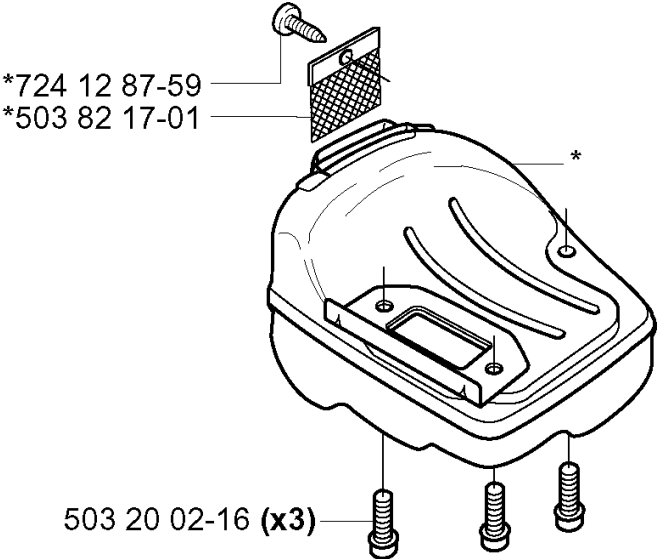

F *compl 503 93 03-03