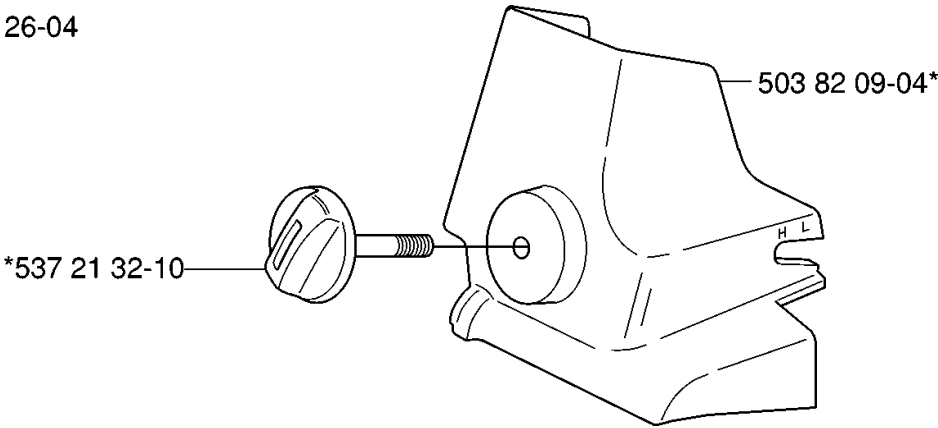

C *compl 503 79 26-04