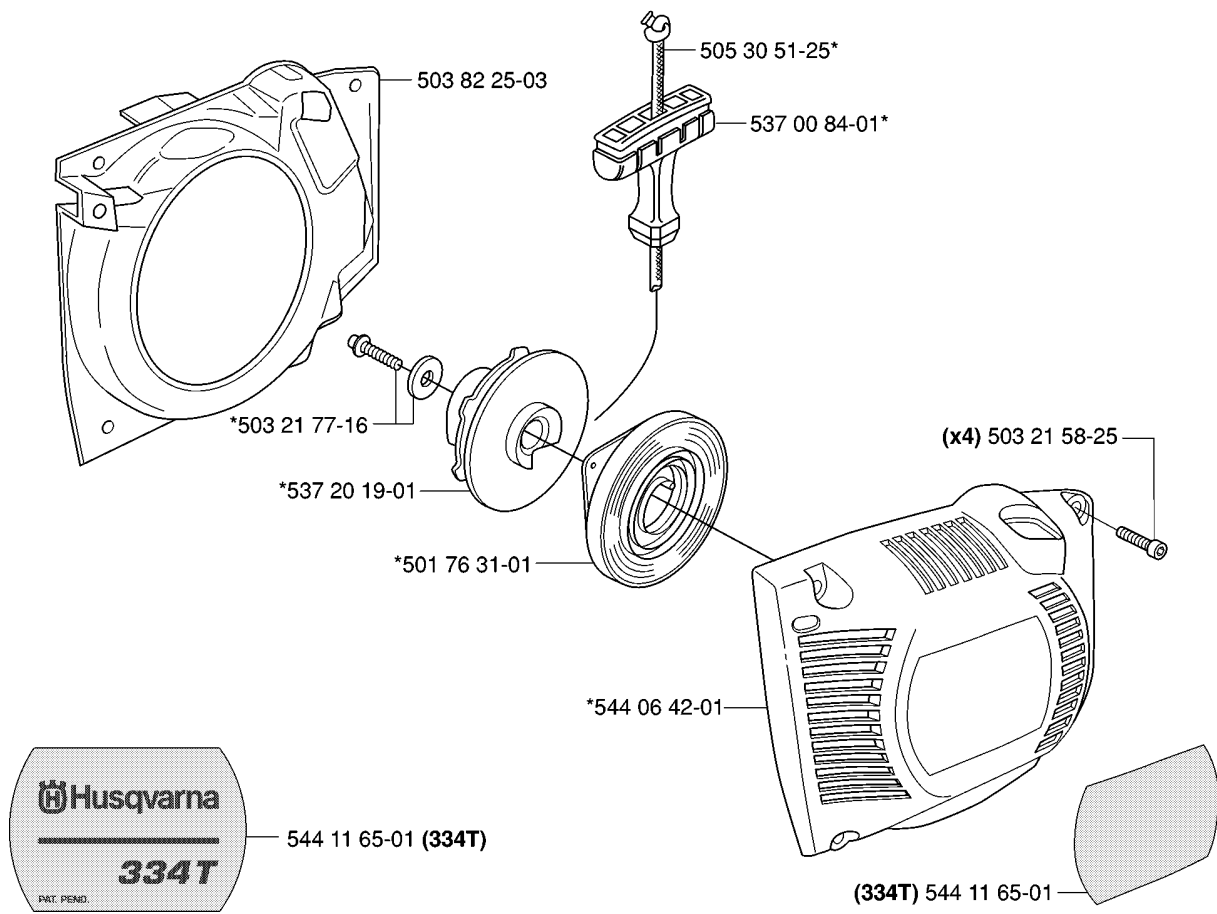

H *compl 544 06 43-03