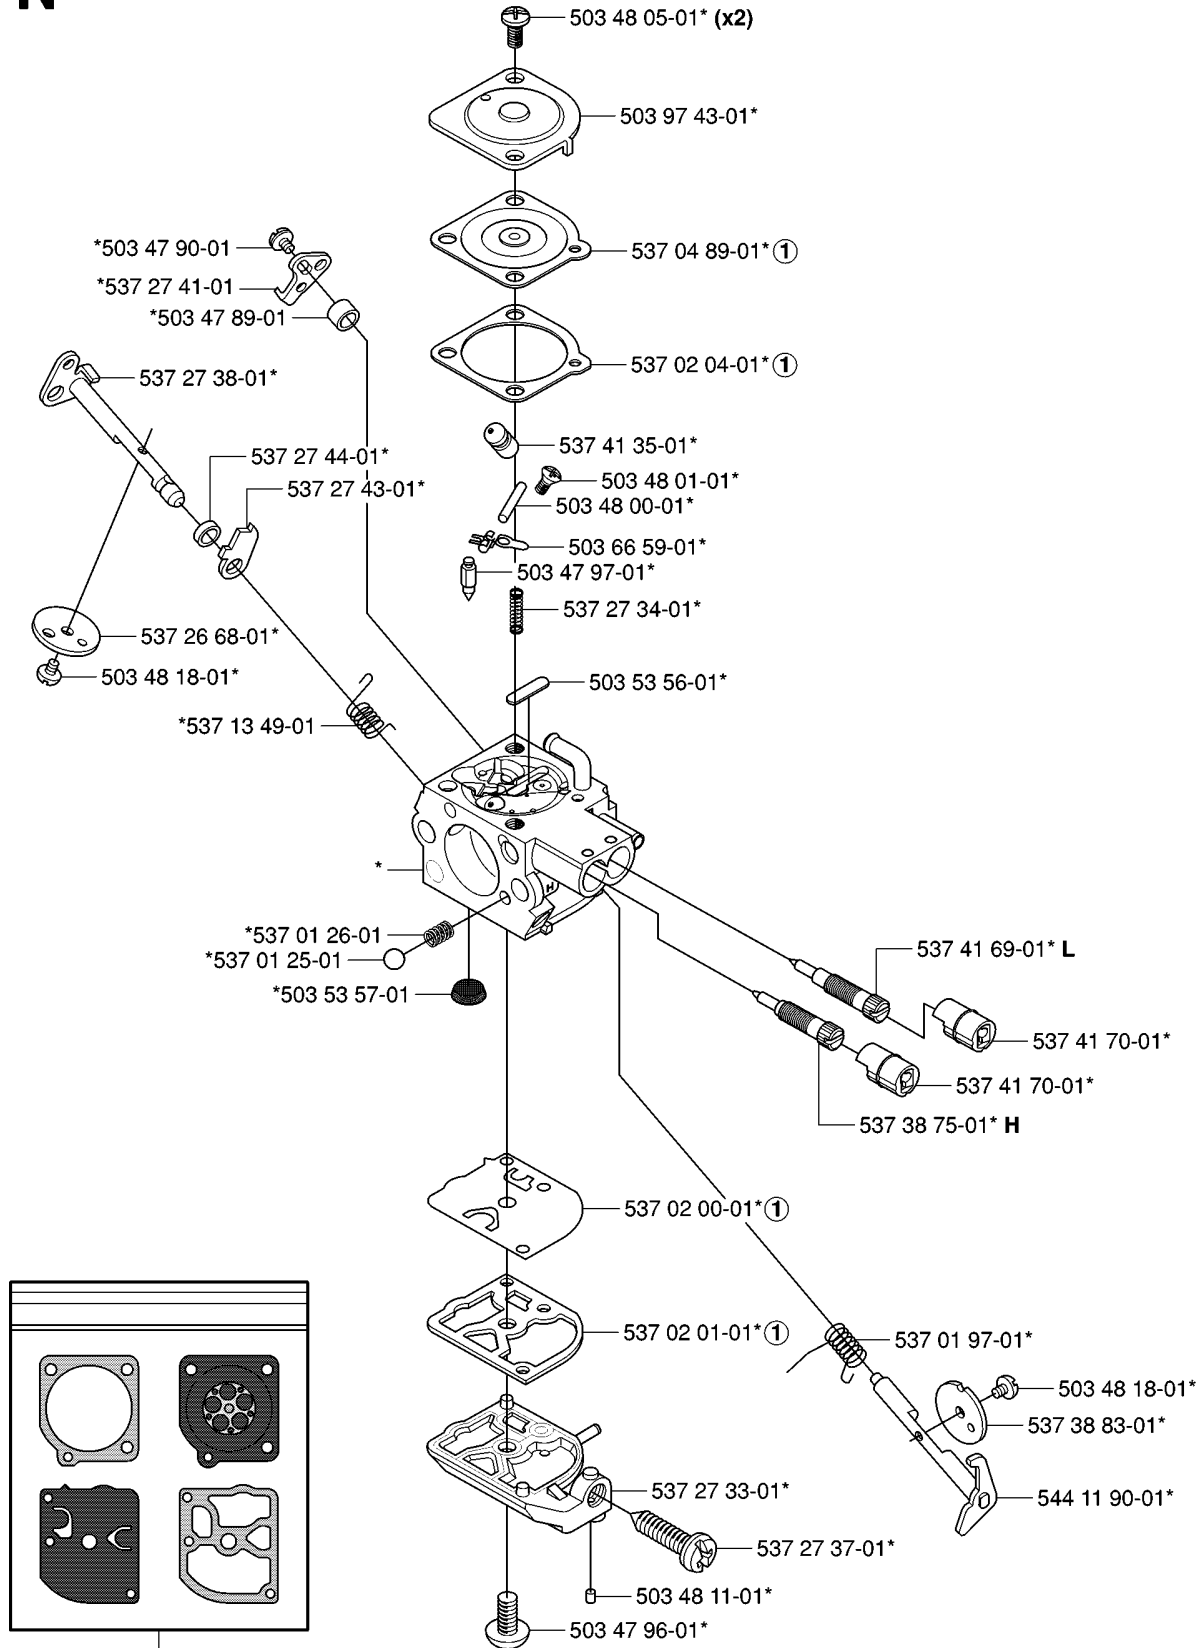

N *compl 544 16 09-01 Zama C1Q-EL33A

Zama C1Q-EL33A

① 531 00 45-52
Set of gaskets
Dichtungssatz
Jeu de joints
Juego de juntas
Packningssats