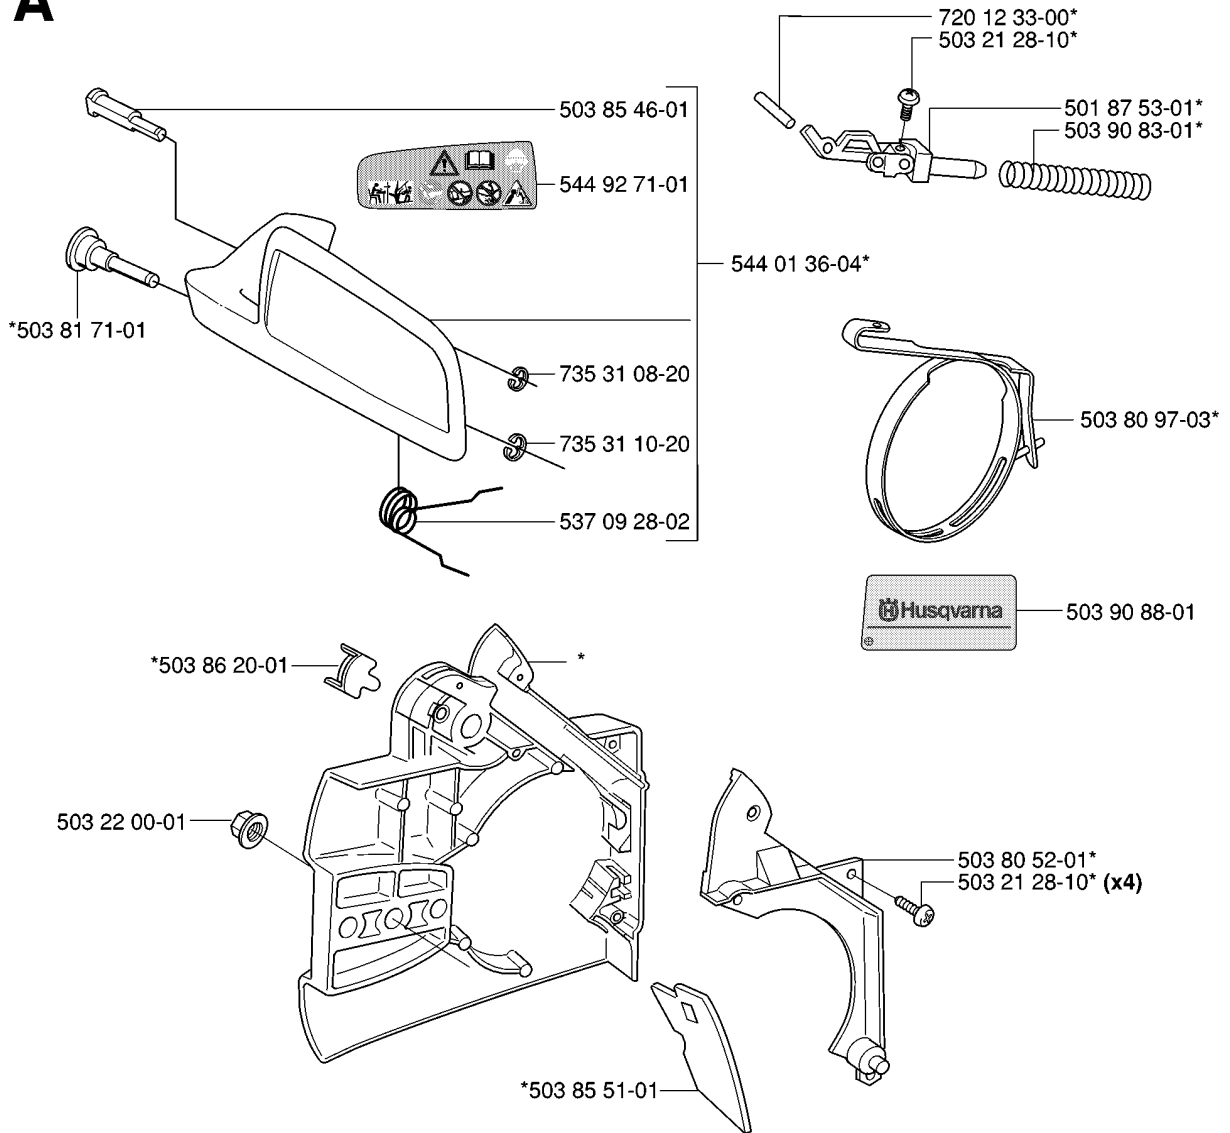

# SPARE PARTS LIST

CHAIN SAWS

334 T, 2006-09

**A** \*compl 503 93 52-04

## CHAIN BRAKE &amp; CLUTCH COVER

334 T, 2006-09

Part No	Description	Remark	QTY KIT
501 87 53-01	KNEE JOINT ASSY		1
503 21 28-10	SCREW CCRPANT		4
503 21 28-10	SCREW CCRPANT		1
503 22 00-01	HEXAGON NUT		1
503 80 52-01	HUB CAP		1
503 80 97-03	BRAKE BAND ASSY		1
503 81 71-01	SHAFT PIVOT		1
503 85 46-01	PIVOT PIN		1
503 85 51-01	CHIP GUARD		1
503 86 20-01	SPRING GUIDE		1
503 90 83-01	BRAKE SPRING		1
503 90 88-01	LABEL		1
503 93 52-04	BRAKE ASSY		1
537 09 28-02	POSITION SPRING		1
544 01 36-04	HAND GUARD ASSY		1
544 92 71-01	LABEL		1
720 12 33-00	PARALLEL PIN		1
735 31 08-20	E-CLIP		1
735 31 10-20	E-CLIP		1

## CLUTCH

334 T, 2006-09

Part No	Description	Remark	QTY KIT
503 14 51-01	CLUTCH SPRING		1
503 25 46-01	NEEDLE BEARING		1
503 52 12-04	WASHER		1
503 71 40-03	CLUTCH ASSY		1
503 82 22-71	CLUTCH DRUM ASSY		1

## CARBURETOR &amp; AIR FILTER

334 T, 2006-09

Part No	Description	Remark	QTY KIT
503 21 75-50	SCREW IHSCFT		2
503 21 75-50	SCREW IHSCFT		2
503 82 29-01	FILTER HOLDER		1
503 84 49-01	AIR FILTER		1
503 96 71-01	AIR FILTER BOTTOM		1
503 96 71-02	AIR FILTER BOTTOM		1
503 96 72-01	AIR FILTER		1
503 96 72-02	AIR FILTER		1
537 02 15-01	AIR FILTER ASSY		1
537 02 15-02	AIR FILTER ASSY		1
537 24 19-02	SEALING		1
537 33 28-02	SEALING		1
544 16 09-01	CARBURETTOR		1