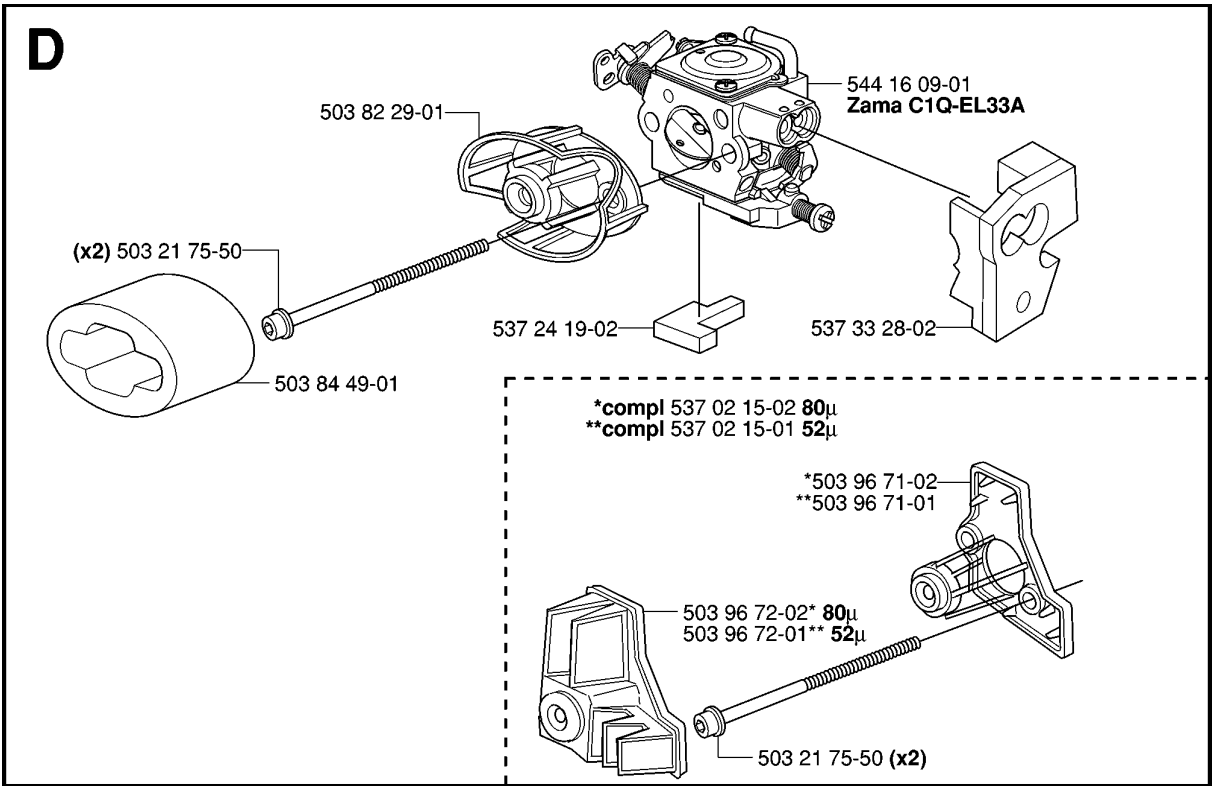

# SPARE PARTS LIST

CHAIN SAWS

334 T, 2006-09

**A** \*compl 503 93 52-04

## CHAIN BRAKE &amp; CLUTCH COVER

334 T, 2006-09

Part No	Description	Remark	QTY KIT
501 87 53-01	KNEE JOINT ASSY		1
503 21 28-10	SCREW CCRPANT		4
503 21 28-10	SCREW CCRPANT		1
503 22 00-01	HEXAGON NUT		1
503 80 52-01	HUB CAP		1
503 80 97-03	BRAKE BAND ASSY		1
503 81 71-01	SHAFT PIVOT		1
503 85 46-01	PIVOT PIN		1
503 85 51-01	CHIP GUARD		1
503 86 20-01	SPRING GUIDE		1
503 90 83-01	BRAKE SPRING		1
503 90 88-01	LABEL		1
503 93 52-04	BRAKE ASSY		1
537 09 28-02	POSITION SPRING		1
544 01 36-04	HAND GUARD ASSY		1
544 92 71-01	LABEL		1
720 12 33-00	PARALLEL PIN		1
735 31 08-20	E-CLIP		1
735 31 10-20	E-CLIP		1

## CLUTCH

334 T, 2006-09

Part No	Description	Remark	QTY KIT
503 14 51-01	CLUTCH SPRING		1
503 25 46-01	NEEDLE BEARING		1
503 52 12-04	WASHER		1
503 71 40-03	CLUTCH ASSY		1
503 82 22-71	CLUTCH DRUM ASSY		1

## CARBURETOR &amp; AIR FILTER

334 T, 2006-09

Part No	Description	Remark	QTY KIT
503 21 75-50	SCREW IHSCFT		2
503 21 75-50	SCREW IHSCFT		2
503 82 29-01	FILTER HOLDER		1
503 84 49-01	AIR FILTER		1
503 96 71-01	AIR FILTER BOTTOM		1
503 96 71-02	AIR FILTER BOTTOM		1
503 96 72-01	AIR FILTER		1
503 96 72-02	AIR FILTER		1
537 02 15-01	AIR FILTER ASSY		1
537 02 15-02	AIR FILTER ASSY		1
537 24 19-02	SEALING		1
537 33 28-02	SEALING		1
544 16 09-01	CARBURETTOR		1