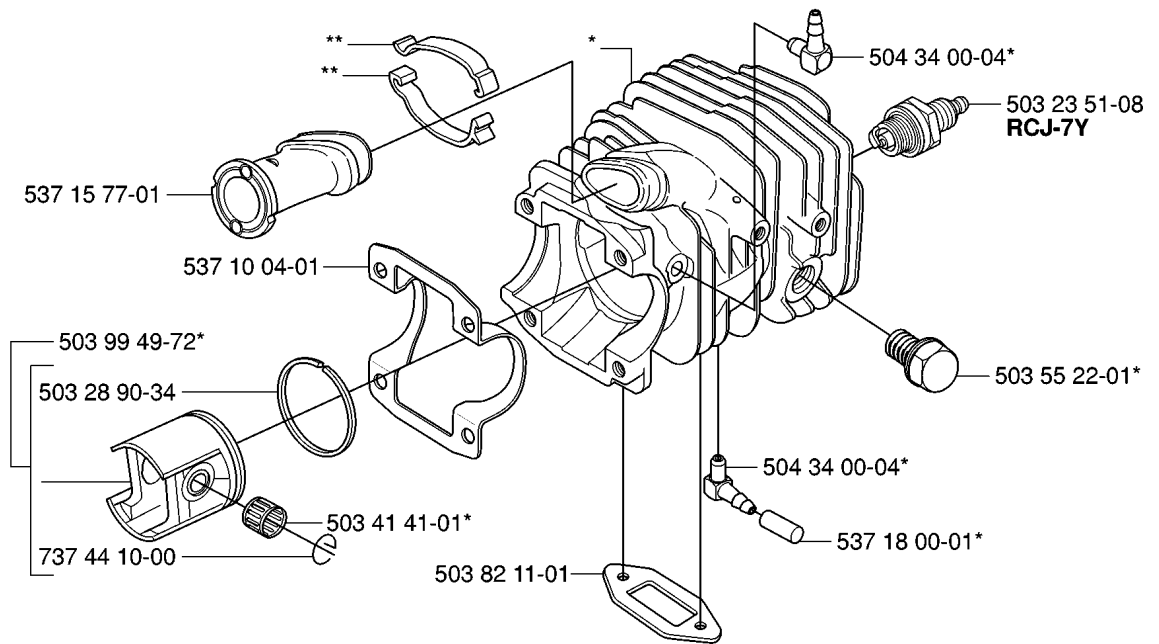

J

*compl 537 09 21-01

**compl 537 16 73-01