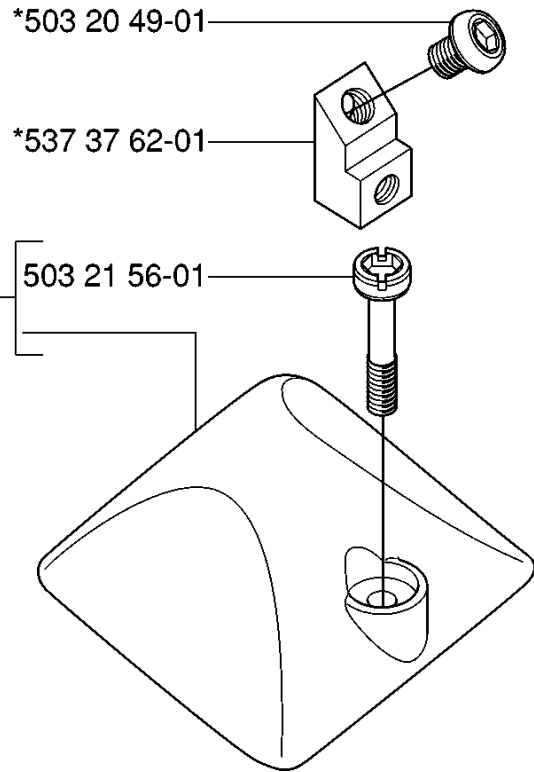

## Up to 042000001

**\*compl** 537 40 98-01

\*503 20 49-01

\*537 37 62-01

\*537 39 05-01

503 21 56-01

SERVICE UPDATES

334 T, 2006-09

Part No	Description	Remark	QTY KIT
503 20 49-01	SCREW IHPANM		1
503 21 56-01	SCREW CIHSCMO		1
537 37 62-01	NUT		1
537 39 05-01	SPARK PLUG		1
537 40 98-01	SPARK PLUG COVER		1