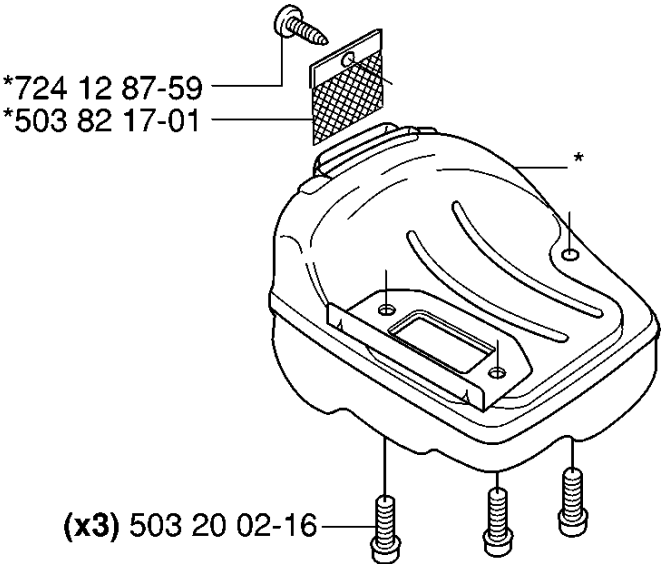

F *compl 503 93 03-03