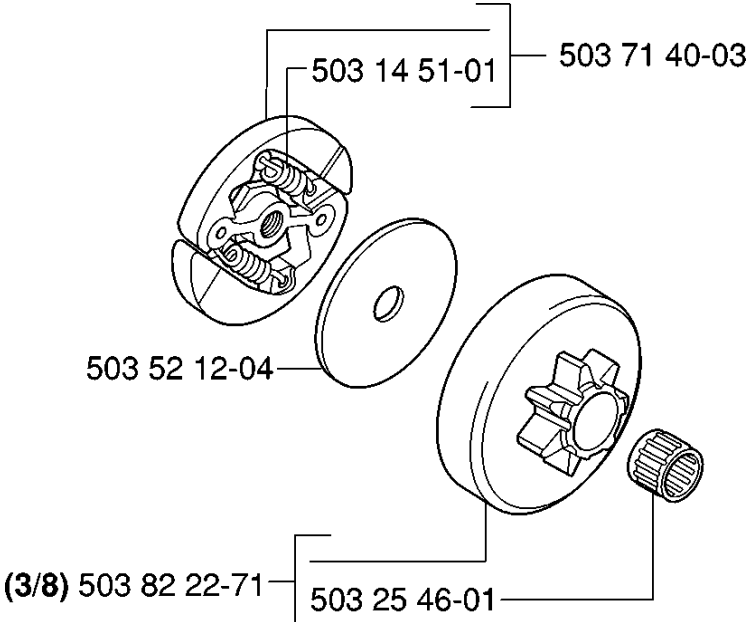

# SPARE PARTS LIST

CHAIN SAWS

334 T, 2006-09

**A** \*compl 503 93 52-04

## CHAIN BRAKE &amp; CLUTCH COVER

334 T, 2006-09

Part No	Description	Remark	QTY KIT
501 87 53-01	KNEE JOINT ASSY		1
503 21 28-10	SCREW CCRPANT		4
503 21 28-10	SCREW CCRPANT		1
503 22 00-01	HEXAGON NUT		1
503 80 52-01	HUB CAP		1
503 80 97-03	BRAKE BAND ASSY		1
503 81 71-01	SHAFT PIVOT		1
503 85 46-01	PIVOT PIN		1
503 85 51-01	CHIP GUARD		1
503 86 20-01	SPRING GUIDE		1
503 90 83-01	BRAKE SPRING		1
503 90 88-01	LABEL		1
503 93 52-04	BRAKE ASSY		1
537 09 28-02	POSITION SPRING		1
544 01 36-04	HAND GUARD ASSY		1
544 92 71-01	LABEL		1
720 12 33-00	PARALLEL PIN		1
735 31 08-20	E-CLIP		1
735 31 10-20	E-CLIP		1

## CLUTCH

334 T, 2006-09

Part No	Description	Remark	QTY KIT
503 14 51-01	CLUTCH SPRING		1
503 25 46-01	NEEDLE BEARING		1
503 52 12-04	WASHER		1
503 71 40-03	CLUTCH ASSY		1
503 82 22-71	CLUTCH DRUM ASSY		1

## CARBURETOR &amp; AIR FILTER

334 T, 2006-09

Part No	Description	Remark	QTY KIT
503 21 75-50	SCREW IHSCFT		2
503 21 75-50	SCREW IHSCFT		2
503 82 29-01	FILTER HOLDER		1
503 84 49-01	AIR FILTER		1
503 96 71-01	AIR FILTER BOTTOM		1
503 96 71-02	AIR FILTER BOTTOM		1
503 96 72-01	AIR FILTER		1
503 96 72-02	AIR FILTER		1
537 02 15-01	AIR FILTER ASSY		1
537 02 15-02	AIR FILTER ASSY		1
537 24 19-02	SEALING		1
537 33 28-02	SEALING		1
544 16 09-01	CARBURETTOR		1