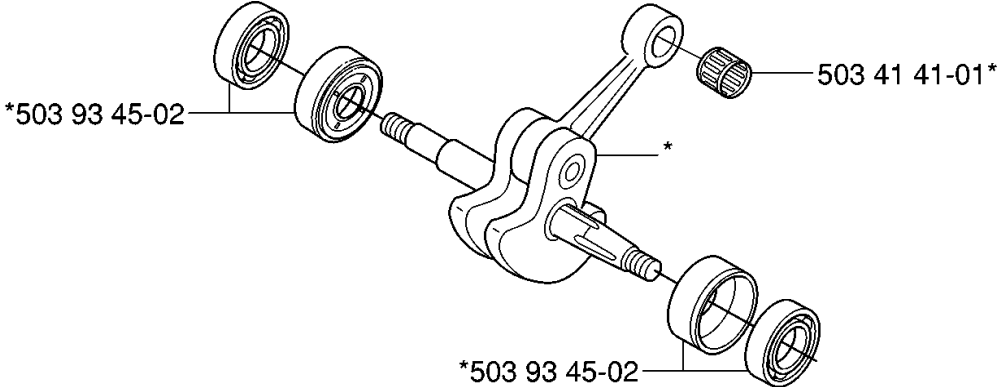

K *compl 537 37 67-01