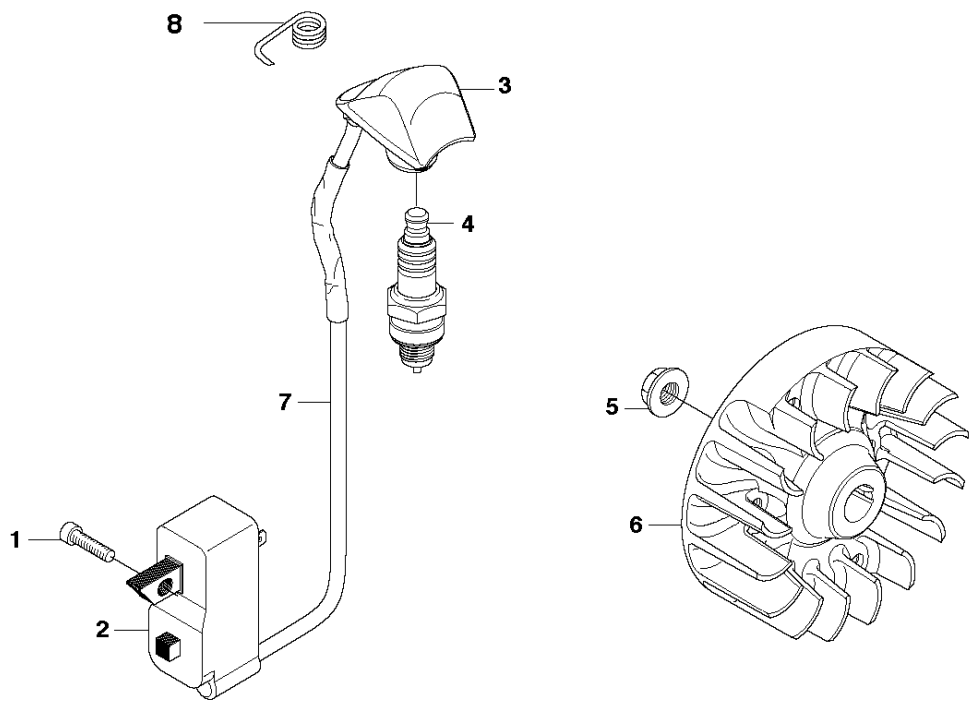

N 333R, 333RJ
335FR, 335LS, 335Lx, 335RJx, 335Rx.
IGNITION

IGNITION SYSTEM

335 FR

Ref	Part No	Description	Remark	QTY	KIT
1	503 21 66-18	SCREW IHSCT		2	
2	544 12 70-01	IGNITION MODULE	CPL	1	
3	537 43 43-01	SPARK PLUG CAP		1	2
4	503 23 51-09	SPARK PLUG	CH RCJ6Y (Ø=14 mm)	1	
5	731 71 16-51	HEXAGON NUT FLANGE		1	
6	537 24 96-01	FLYWHEEL		1	
7	501 53 16-01	CABLE	CABLE ONLY	2	2
8	537 23 93-01	CONTACT SPRING		1	2