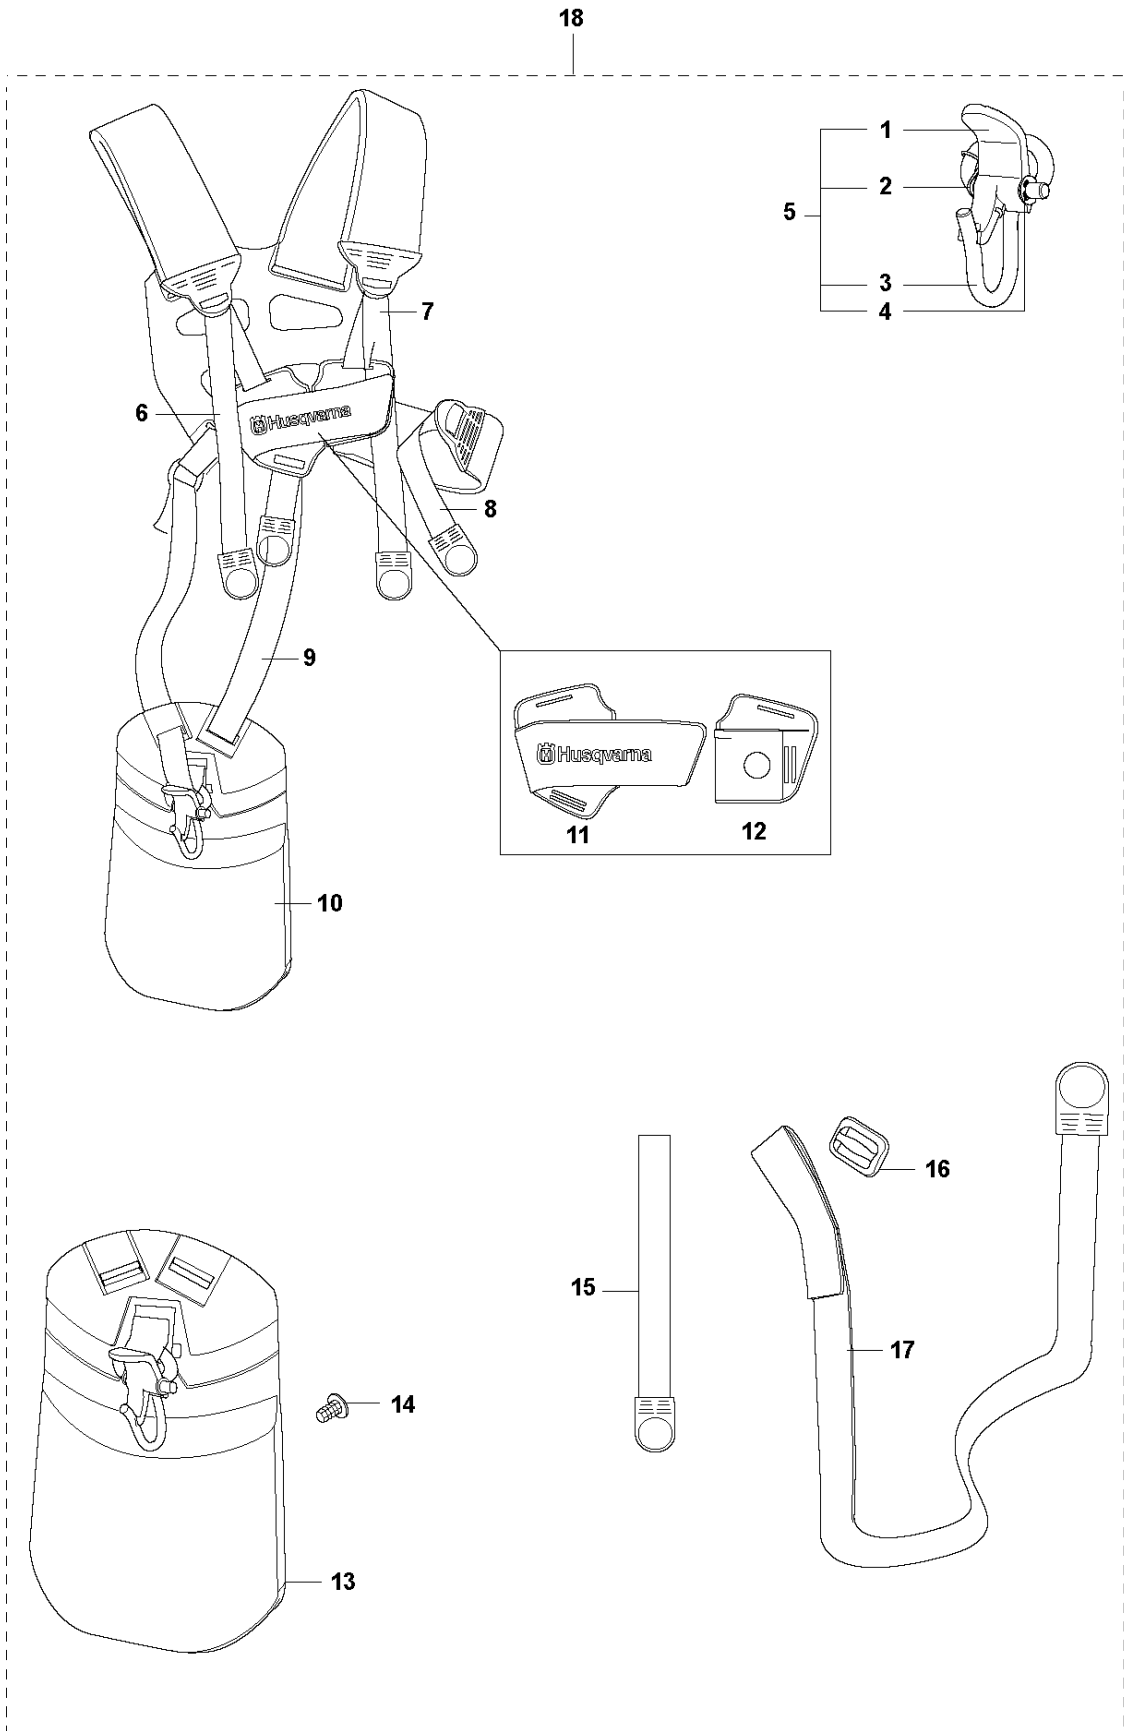

ACCESSORIES

335 FR

Ref	Part No	Description	Remark	QTY KIT
1	501 19 22-01	TOOL		1
2	531 00 92-48	FILTER OIL	Oil Airfilter	1
3	503 97 64-01	GREASE		1
4	502 28 59-01	STOP		1
5	503 80 17-01	GREASE		1
6	537 36 21-01	COMBINATION WRENCH		1
7	544 35 91-01	TRANSPORT GUARD		1
8	537 31 29-01	TRANSPORT GUARD	200-275 mm	1
9	503 89 01-02	SUPPORT CUP		1
10	537 21 62-01	HARNESS		1
10	537 21 62-02	HARNESS	USA	1

V 333R, 333RJ
335FR, 335LS, 335Lx, 335RJx, 335Rx.
HARNESS