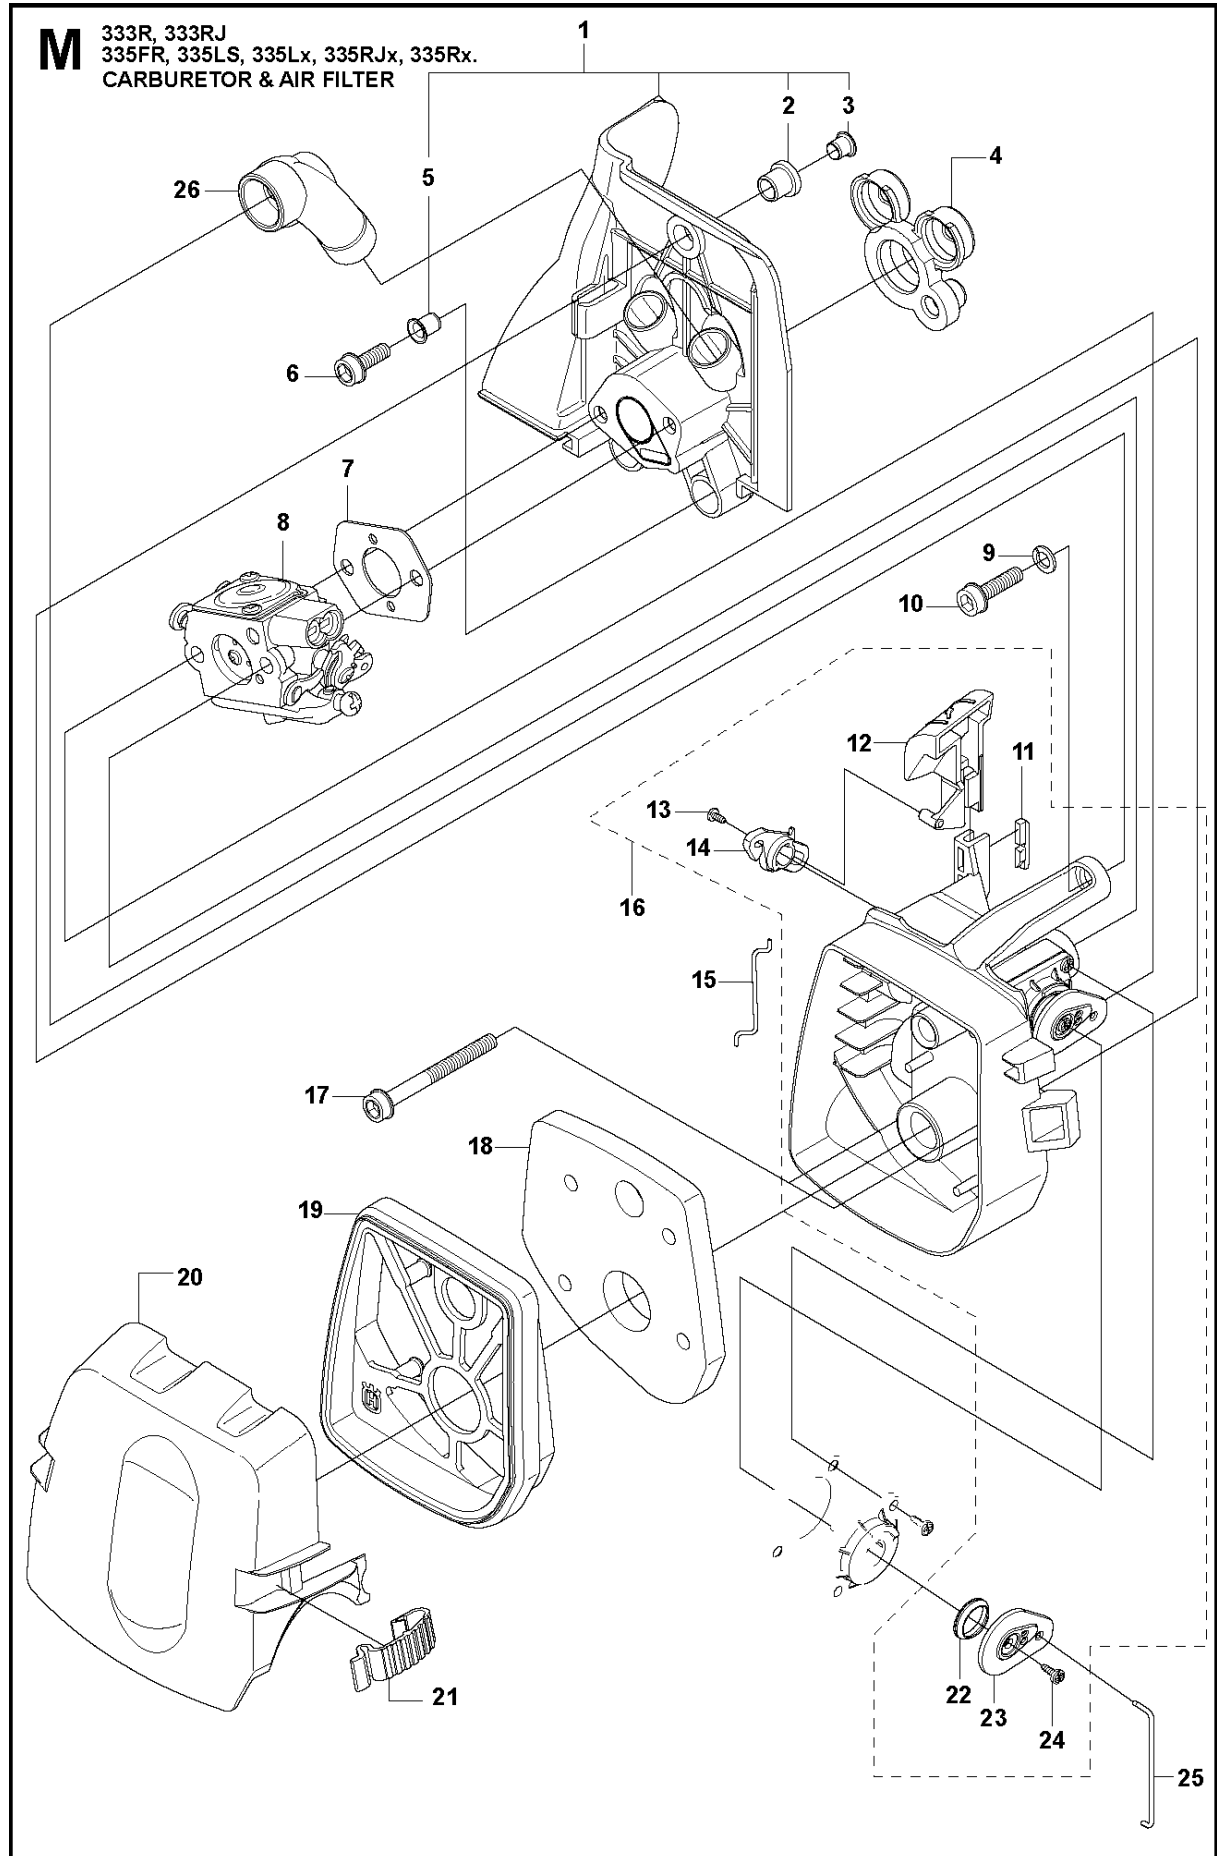

CARBURETOR & AIR FILTER

335 FR

Ref	Part No	Description	Remark	QTY	KIT
1	537 37 12-01	INSULATION WALL		1	
2	537 37 11-01	SLEEVE		1	1
3	544 01 91-01	TUBULAR RIVET		1	1
4	537 33 43-01	INLET PIPE		1	
5	537 37 38-03	TUBULAR RIVET		2	1
6	503 20 03-16	SCREW IHSCFM		2	
7	503 49 71-01	GASKET		1	
8	581 16 75-01	CARBURETTOR		1	
9	503 23 10-06	WASHER		1	
10	503 20 03-20	SCREW IHSCFM		1	
11	544 02 58-01	BAR		1	16
12	537 33 71-01	CHOKE CONTROL		1	16
13	503 21 29-06	SCREW CCRPANT		1	16
14	537 35 58-01	LEVER		1	16
15	544 37 27-01	SLEEVING BRACKET		1	
16	537 31 41-01	FILTER HOLDER		1	
17	503 21 75-50	SCREW IHSCFT		2	
18	537 33 72-01	FILTER		1	
19	537 31 42-01	FRAME		1	
20	537 31 44-01	FILTER COVER		1	
21	537 38 72-01	SNAP LOCKING		2	
22	544 01 47-01	BELLOWS		1	16
23	544 01 46-01	LEVER		1	16
24	503 21 29-06	SCREW CCRPANT		1	16
25	537 34 90-01	LEVER		1	
26	537 34 13-01	AIR DUCT		1