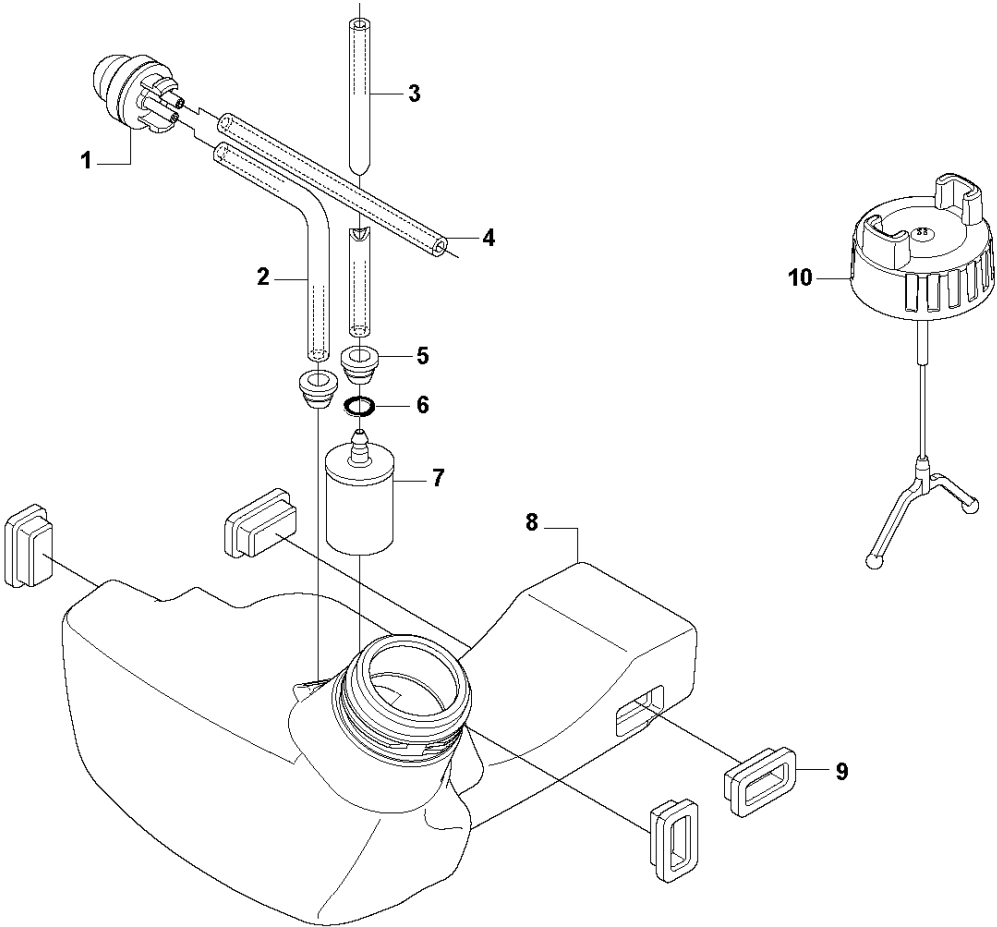

L 333R, 333RJ
335FR, 335LS, 335Lx, 335RJx, 335Rx.
FUEL TANK

FUEL TANK

335 FR

Ref	Part No	Description	Remark	QTY KIT
1	503 93 66-01	PURGE		1
2	537 04 24-12	FUEL HOSE		1
3	537 05 23-01	FUEL HOSE		1
4	537 04 24-12	FUEL HOSE		1
5	503 73 58-01	BUSHING		2
6	537 18 49-01	O-RING		1
7	503 44 32-01	FUEL FILTER		1
8	544 32 88-01	TANK ASSY		1
9	503 91 10-01	SUSPENSION		4
10	503 91 18-02	TANK CAP		1