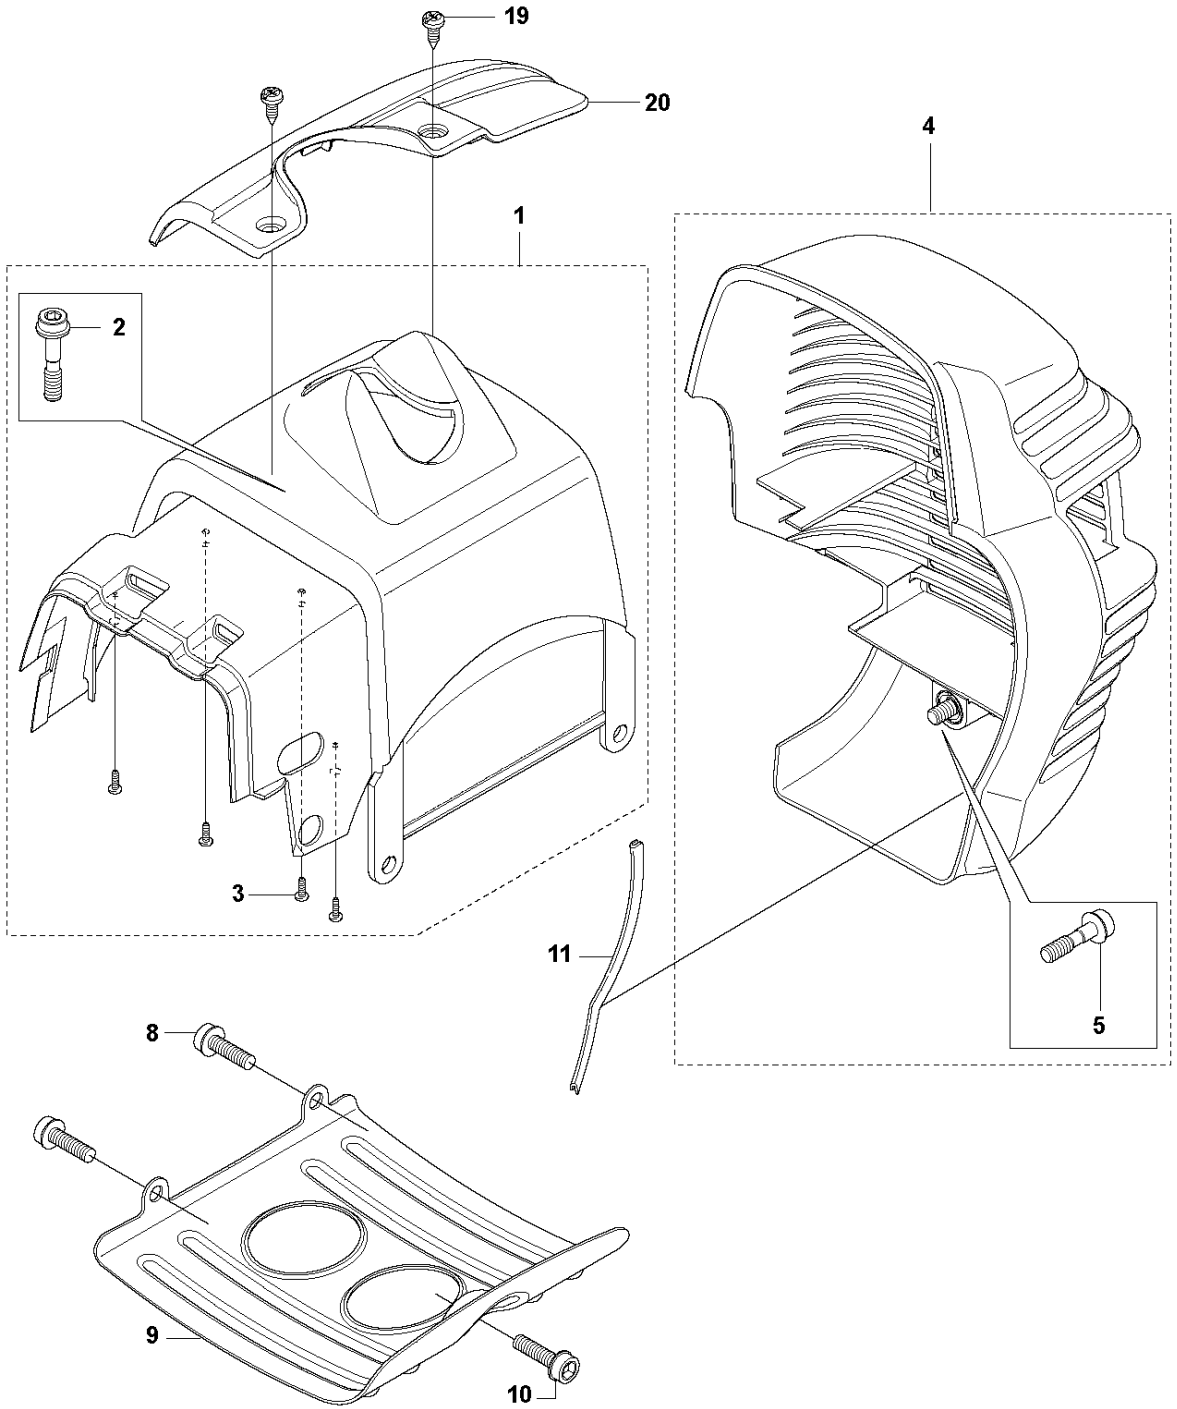

H2 333R, 333RJ
335FR, 335LS, 335Lx, 335RJx, 335Rx.
COVERS

Ref	Part No	Description	Remark	QTY	KIT
1	544 16 01-02	CYLINDER COVER	Captive screws	1	
2	573 99 43-04	SCREW IHSCFMO	Captive screws	1	1
3	503 21 29-10	SCREW CCRPANT		4	1
4	537 42 51-02	HEAT PROTECTOR	Captive screws	1	
5	574 47 70-03	SCREW IHSCFMO	Captive screws	1	4
8	503 21 75-16	SCREW IHSCFT		2	
9	537 35 72-01	PROTECTIVE PLATE		1	
10	503 21 75-16	SCREW IHSCFT		1	
11	544 02 98-01	BAR		1	
12	537 39 52-08	LABEL	335LS	1	
13	537 39 52-09	LABEL	335FR	1	
14	537 39 52-02	LABEL	335Lx	1	
15	537 39 52-03	LABEL	333RJ	1	
16	537 39 52-04	LABEL	333R	1	
17	537 39 52-05	LABEL	335RJx	1	
18	537 39 52-06	LABEL	335Rx	1	
19	503 21 35-02	SCREW	335Rx	2	
20	502 43 39-01	ARM PROTECTION	335Rx	1