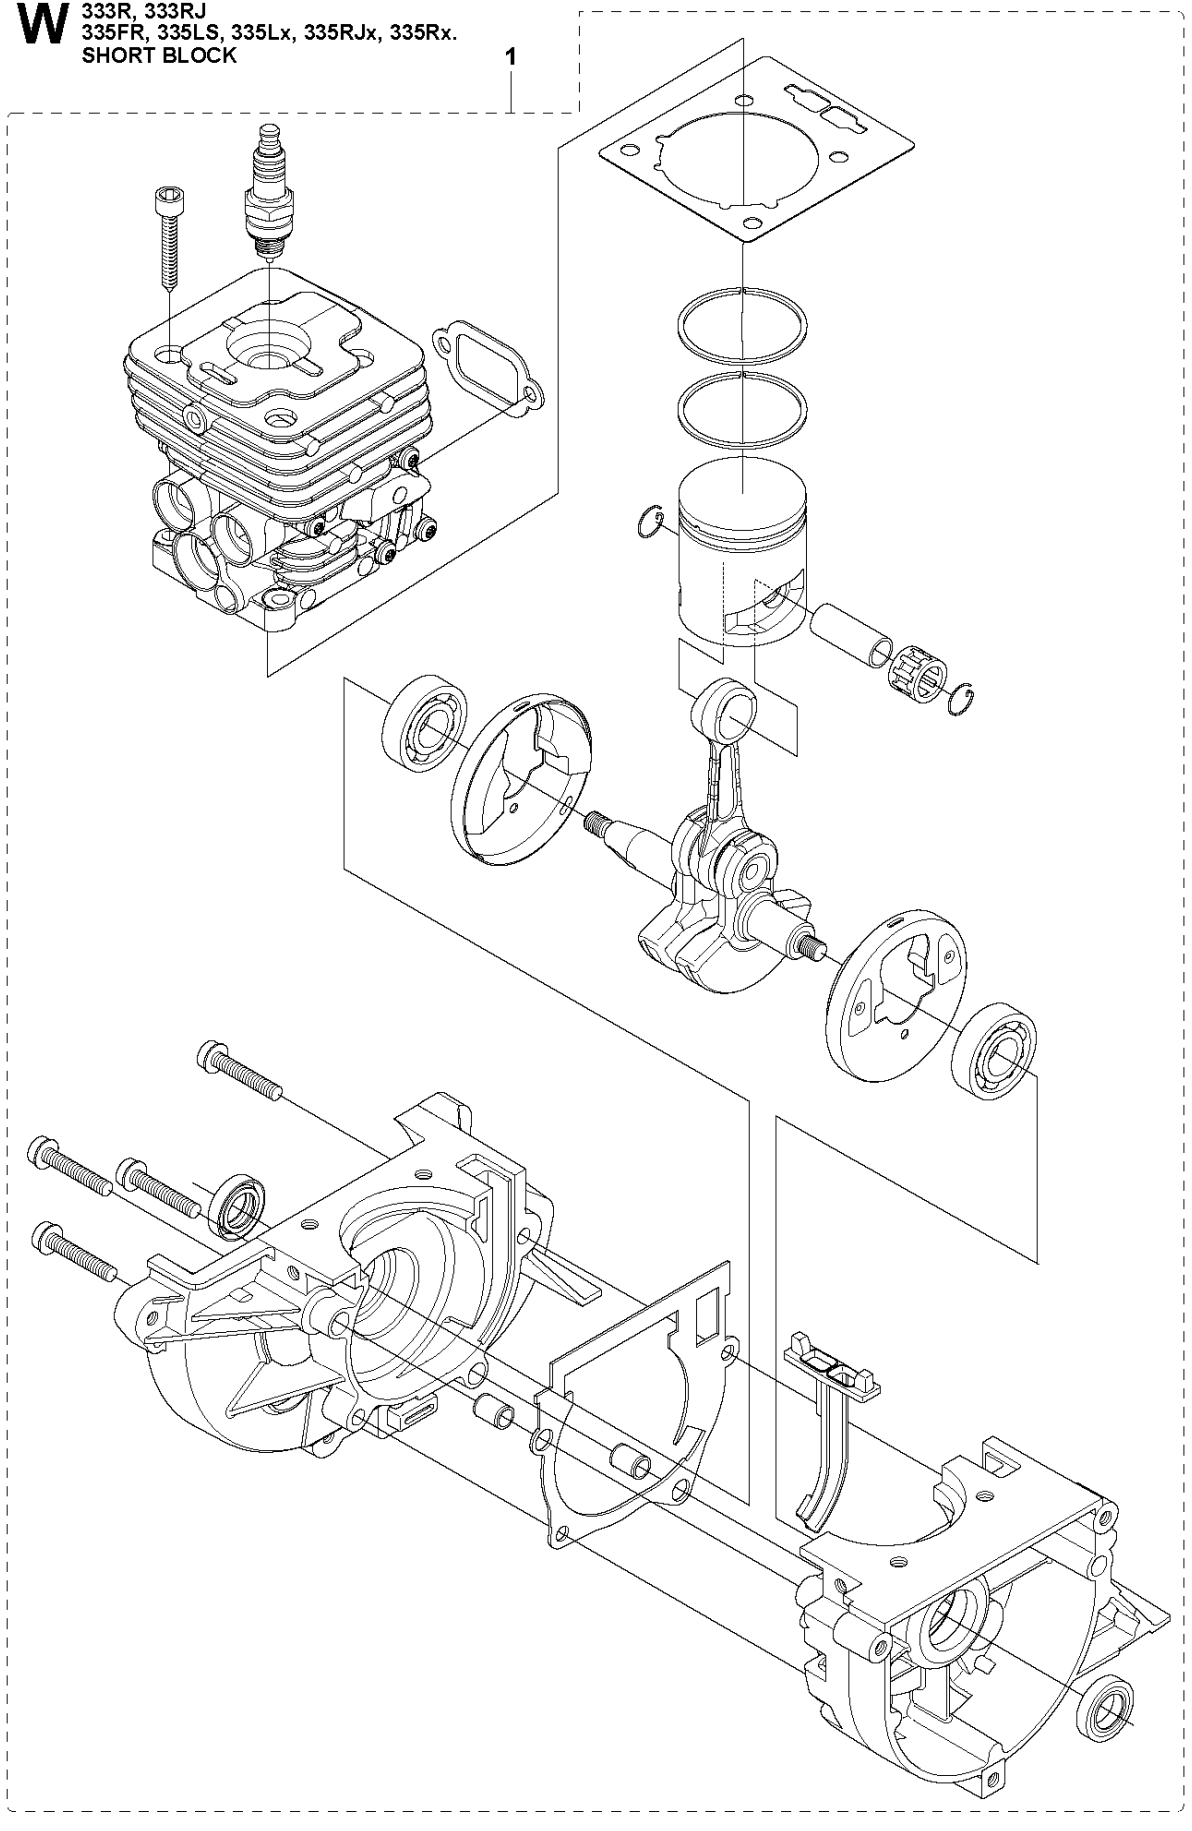

Ref	Part No	Description	Remark	QTY	KIT
1	502 02 30-02	LOCK		1	5
2	586 34 10-01	SPRING		1	5
3	502 02 29-02	HOOK		1	5
4	735 31 09-20	E-CLIP		1	5
5	502 02 28-05	WELT HOOK		1	
6	503 99 61-01	BAND		1	
7	503 99 61-01	BAND		1	
8	503 99 61-01	BAND		1	
9	503 99 61-03	BAND		1	
10	537 27 59-01	HIP PAD		1	
11	537 28 84-01	FRONT PIECE		1	
12	537 28 83-01	FRONT PIECE		1	
13	537 27 59-01	HIP PAD		1	
14	537 17 54-01	HIP PAD		3	
15	503 99 61-01	BAND		3	
16	537 11 35-01	RETAINER		1	
17	503 99 61-03	BAND		1	
18	537 27 57-02	HARNESS	Duo Balance	1	
18	537 27 57-04	HARNESS	Duo Balance US	1	

W 333R, 333RJ
335FR, 335LS, 335Lx, 335RJx, 335Rx.
SHORT BLOCK

1