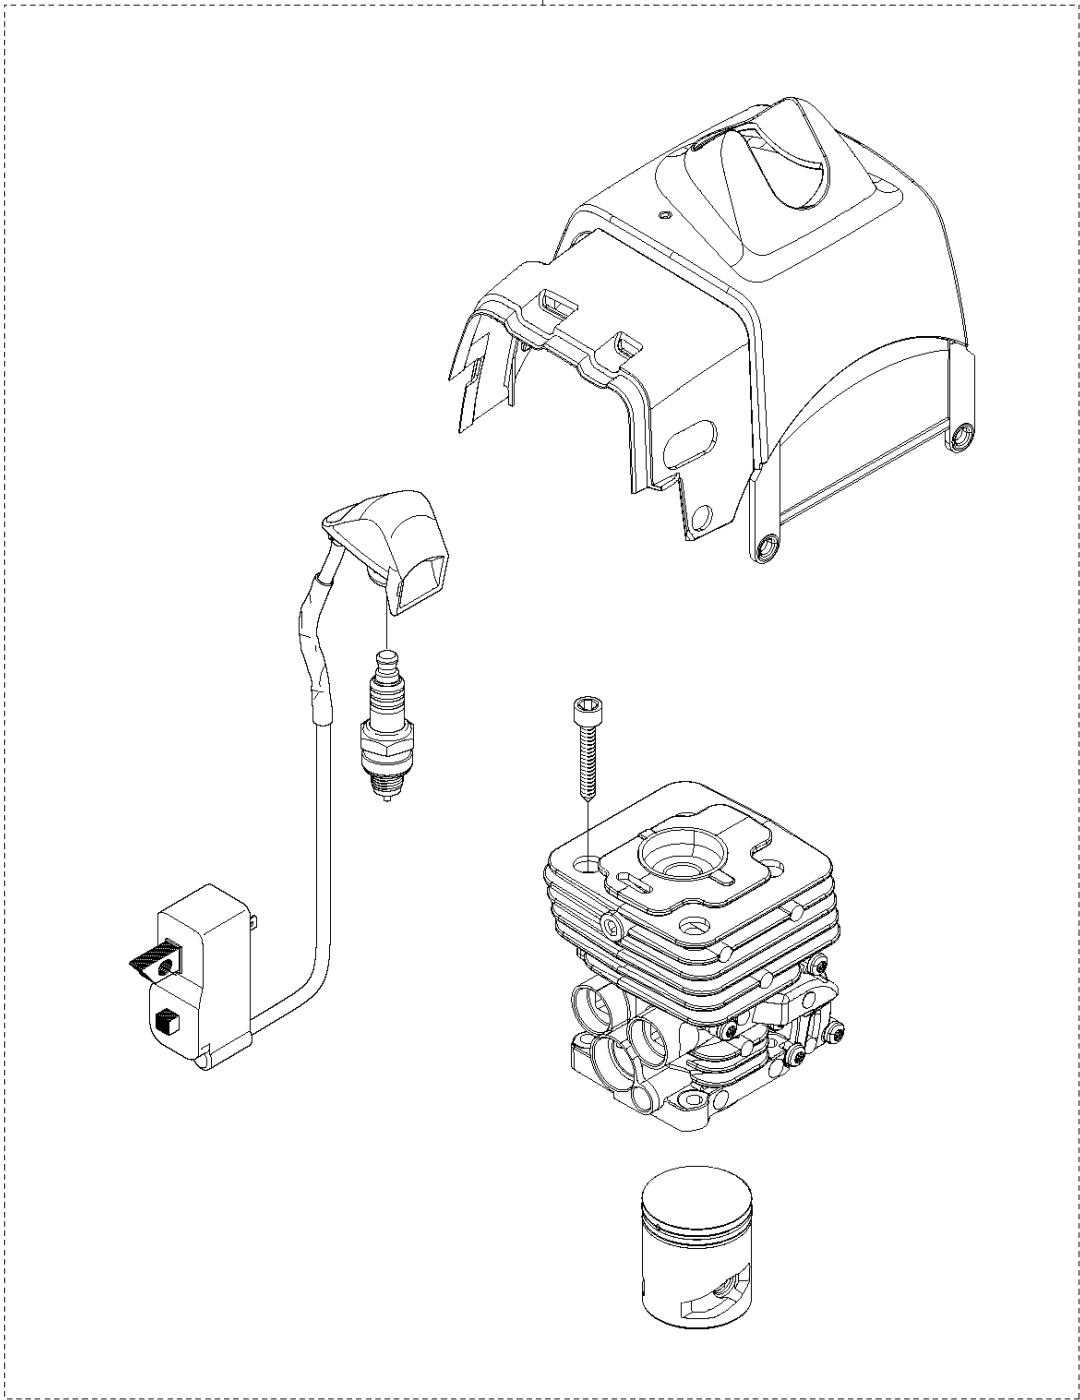

CYLINDER KIT

1