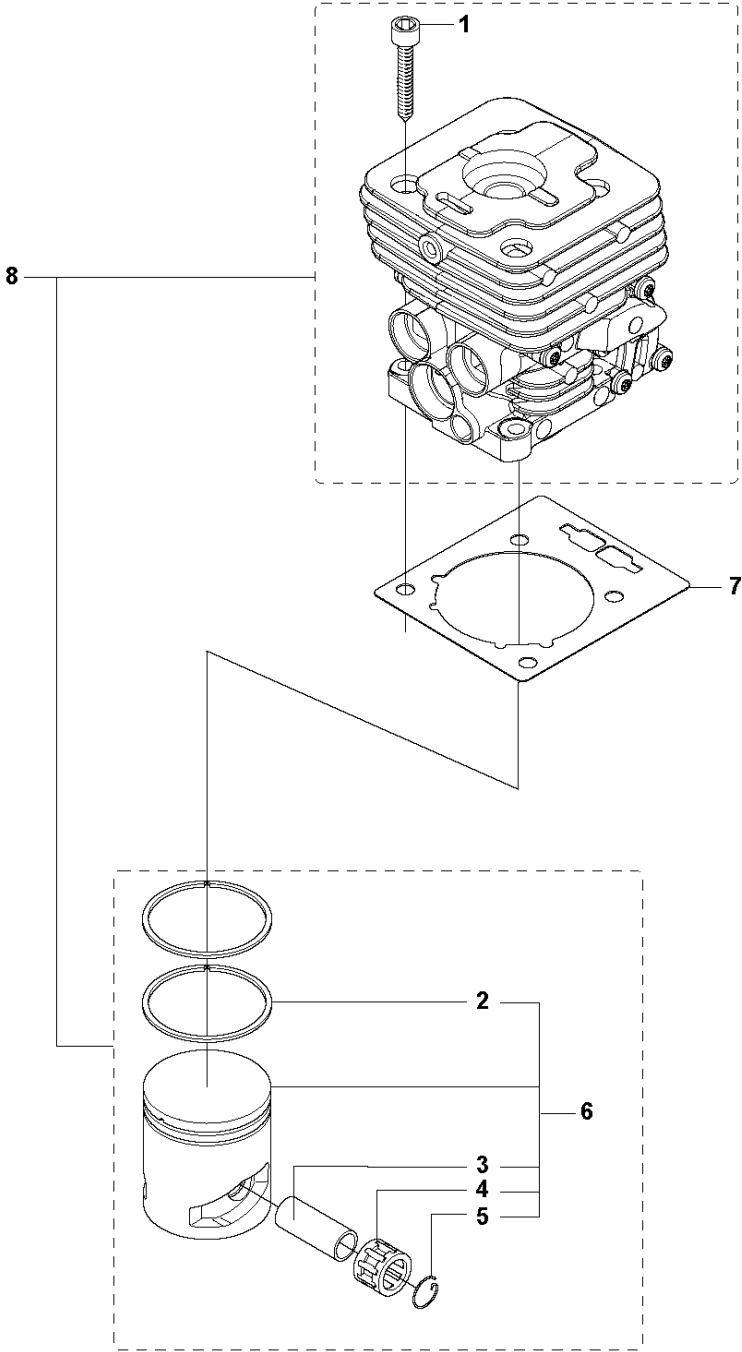

CARBURETOR & AIR FILTER

335 FR

Ref	Part No	Description	Remark	QTY	KIT
1	537 37 12-01	INSULATION WALL		1	
2	537 37 11-01	SLEEVE		1	1
3	544 01 91-01	TUBULAR RIVET		1	1
4	537 33 43-01	INLET PIPE		1	
5	537 37 38-03	TUBULAR RIVET		2	1
6	503 20 03-16	SCREW IHSCFM		2	
7	503 49 71-01	GASKET		1	
8	581 16 75-01	CARBURETTOR		1	
9	503 23 10-06	WASHER		1	
10	503 20 03-20	SCREW IHSCFM		1	
11	544 02 58-01	BAR		1	16
12	537 33 71-01	CHOKE CONTROL		1	16
13	503 21 29-06	SCREW CCRPANT		1	16
14	537 35 58-01	LEVER		1	16
15	544 37 27-01	SLEEVING BRACKET		1	
16	537 31 41-01	FILTER HOLDER		1	
17	503 21 75-50	SCREW IHSCFT		2	
18	537 33 72-01	FILTER		1	
19	537 31 42-01	FRAME		1	
20	537 31 44-01	FILTER COVER		1	
21	537 38 72-01	SNAP LOCKING		2	
22	544 01 47-01	BELLOWS		1	16
23	544 01 46-01	LEVER		1	16
24	503 21 29-06	SCREW CCRPANT		1	16
25	537 34 90-01	LEVER		1	
26	537 34 13-01	AIR DUCT		1	

N 333R, 333RJ
335FR, 335LS, 335Lx, 335RJx, 335Rx.
IGNITION

IGNITION SYSTEM

335 FR

Ref	Part No	Description	Remark	QTY	KIT
1	503 21 66-18	SCREW IHSCT		2	
2	544 12 70-01	IGNITION MODULE	CPL	1	
3	537 43 43-01	SPARK PLUG CAP		1	2
4	503 23 51-09	SPARK PLUG	CH RCJ6Y (Ø=14 mm)	1	
5	731 71 16-51	HEXAGON NUT FLANGE		1	
6	537 24 96-01	FLYWHEEL		1	
7	501 53 16-01	CABLE	CABLE ONLY	2	2
8	537 23 93-01	CONTACT SPRING		1	2

P 333R, 333RJ
335FR, 335LS, 335Lx, 335RJx, 335Rx.
CYLINDER PISTON

CYLINDER PISTON

335 FR

Ref	Part No	Description	Remark	QTY	KIT
1	503 20 08-23	SCREW IHSCM		4	8
2	503 28 90-54	PISTON RING		2	6,8
3	503 28 91-19	PISTON PIN		1	6,8
4	503 41 41-01	NEEDLE BEARING		1	6,8
5	737 44 10-00	SNAP RING		2	6,8
6	585 99 83-01	PISTON ASSY		1	8
7	537 33 30-01	GASKET		1	
8	544 40 06-01	CYLINDER ASSY	Ø = 38mm. 574 36 43-01	1	