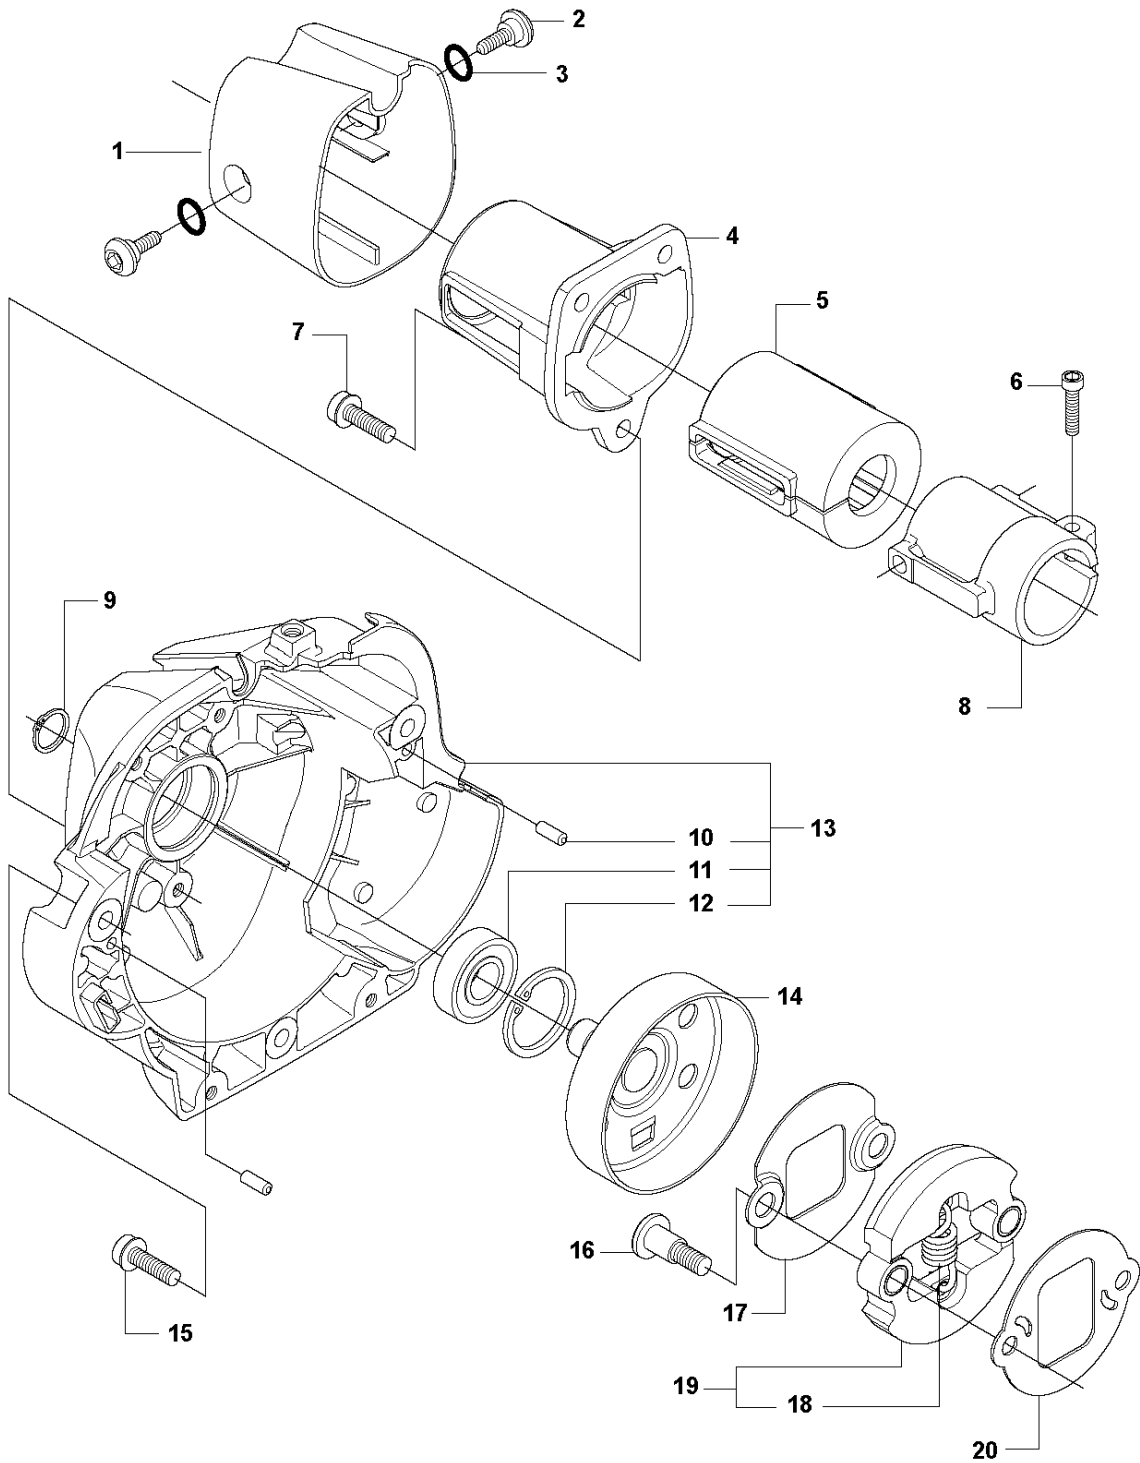

G 333R, 333RJ
335FR, 335LS, 335Lx, 335RJx, 335Rx.
CLUTCH & CLUTCH COVER

CLUTCH

335 FR

Ref	Part No	Description	Remark	QTY KIT	
1	544 11 97-01	COVER	333RJ, 335RJx, 335Lx, 335LS	1	
1	537 32 61-01	COVER	333R, 335Rx, 335FR	1	
2	503 96 13-01	SCREW		2	
3	740 42 06-00	O-RING		2	
4	537 31 00-01	COVER		1	
5	537 32 27-01	ANTIVIBRATION ELEMENT		1	
6	725 53 33-55	SCREW IHSCM		1	
7	503 20 03-20	SCREW IHSCFM		3	
8	537 31 01-01	COMPRESSION SLEEVE	333R, 335Rx, 335FR	1	
8	537 31 01-02	COMPRESSION SLEEVE	333RJ, 335RJx, 335Lx, 335LS	1	
9	735 31 14-00	CIRCLIP		1	
10	503 24 07-02	PARALLEL PIN		2	13
11	738 21 01-04	BALL BEARING		1	13
12	735 31 28-10	CIRCLIP		1	13
13	537 30 29-01	CLUTCH COVER		1	
14	537 35 29-01	CLUTCH DRUM		1	
15	503 20 03-20	SCREW IHSCFM		3	
16	537 41 81-01	SCREW		2	
17	537 41 57-01	WASHER		1	
18	537 42 72-01	SPRING		1	19
19	537 34 04-01	CLUTCH		1	
20	537 04 68-01	WASHER		1