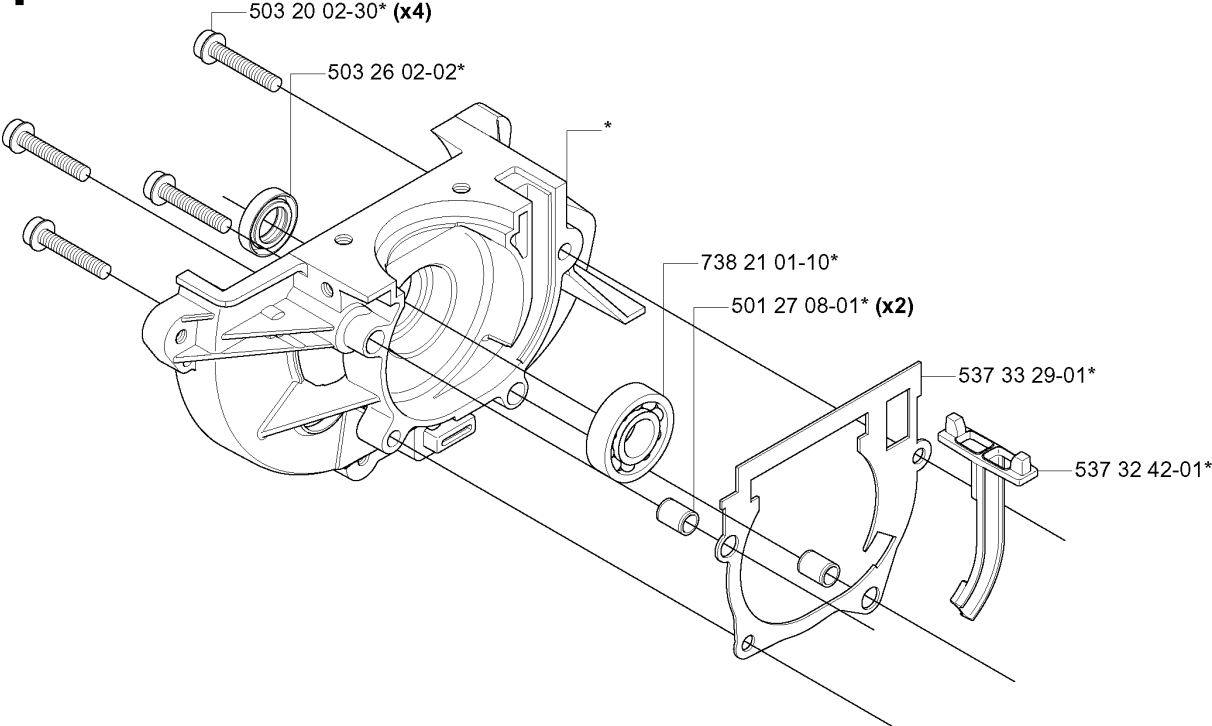

P *compl 544 03 89-01