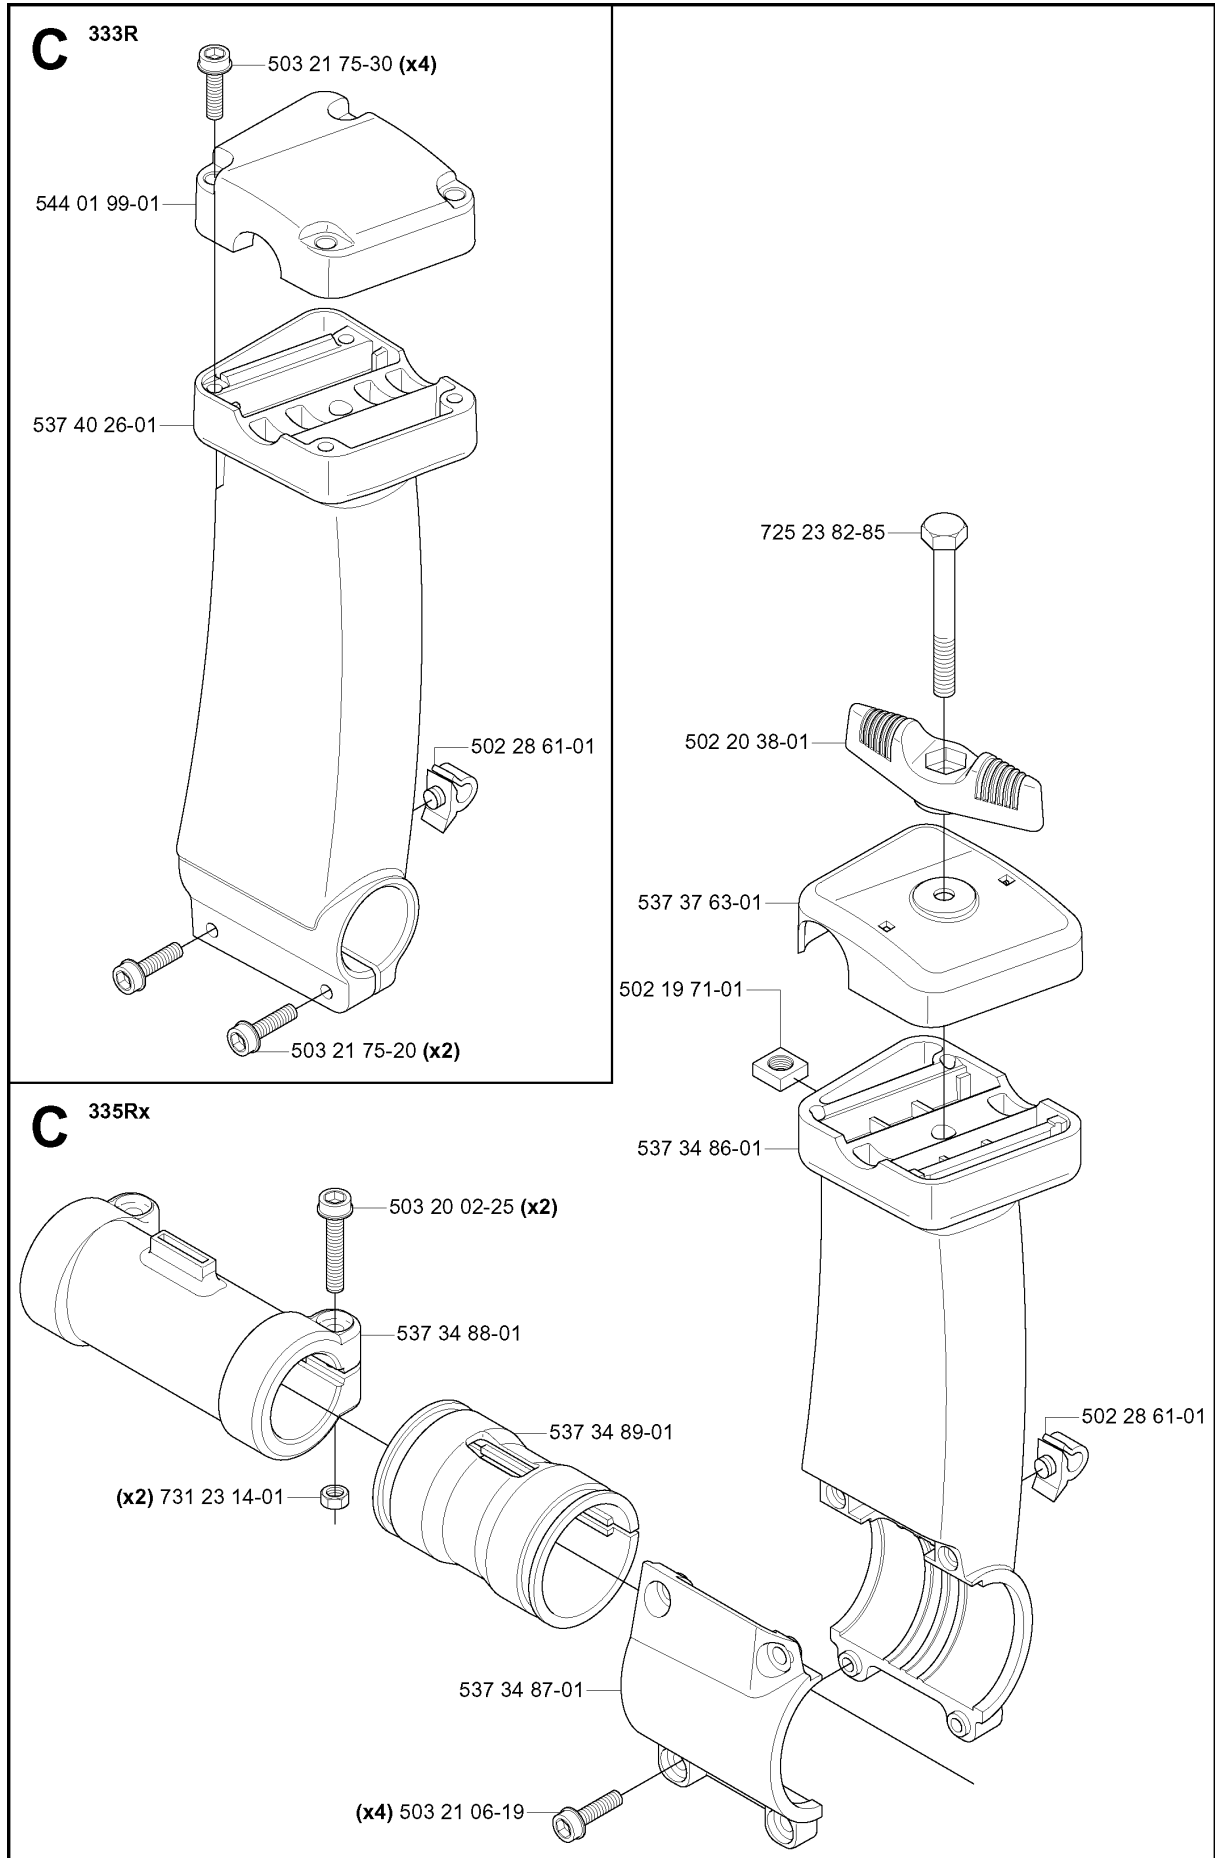

SPARE PARTS LIST

BRUSHCUTTERS/CLEARING SAWS

335 R X-SERIES, 2005-06

A *compl 537 29 58-01

BEVEL GEAR

335 R X-SERIES, 2005-06

Part No	Description	Remark	QTY KIT
503 20 03-25	SCREW IHSCFM		1
503 20 03-25	SCREW IHSCFM		1
503 20 15-01	SCREW IHHM		1
503 22 73-01	NUT		1
503 25 28-01	BALL BEARING		1
537 14 74-01	MAGNET		1
537 18 95-01	SCREW		1
537 29 58-01	BEVEL GEAR		1
537 34 35-01	SUPPORT FLANGE		1
537 35 14-01	DRIVER	1	1
537 36 23-01	BRACKET		1
735 31 14-00	CIRCLIP		1
735 31 28-10	CIRCLIP		1
735 31 31-10	CIRCLIP		1
738 21 01-10	BALL BEARING		1
738 21 01-12	BALL BEARING		1
738 21 99-00	BALL BEARING		1

B *compl 537 21 42-01

**compl 537 34 97-01

SHAFT

335 R X-SERIES, 2005-06

Part No	Description	Remark	QTY KIT
503 21 75-16	SCREW IHSCFT		1
537 13 04-02	KNOB		1
537 21 41-01	TUBE		1
537 21 42-01	TUBE		1
537 29 48-01	LABEL		1
537 31 39-01	GUIDE		1
537 34 97-01	LOOP		1
537 34 98-01	LOOP		1
537 35 01-01	LOOP		1
537 35 52-01	DRIVE SHAFT		1
537 36 02-01	SPACER		1
537 36 02-02	SPACER		1
537 37 61-01	WIRING		1
725 23 31-51	SCREW		1

TOWER

335 R X-SERIES, 2005-06

Part No	Description	Remark	QTY KIT
502 19 71-01	SQUARE NUT		1
502 20 38-01	KNOB		1
502 28 61-01	CLIP		1
502 28 61-01	CLIP		1
503 20 02-25	SCREW IHSCFM		2
503 21 06-19	SCREW IHSCFT		4
503 21 75-20	SCREW IHSCFT		2
503 21 75-30	SCREW IHSCFT		4
537 34 86-01	BRACKET		1
537 34 87-01	HUB CAP		1
537 34 88-01	COMPRESSION SLEEVE		1
537 34 89-01	ANTIVIBRATION ELEMENT		1
537 37 63-01	COVER		1
537 40 26-01	BRACKET		1
544 01 99-01	HANDLEBAR BRACKET		1
725 23 82-85	SCREW EHHM		1
731 23 14-01	HEXAGON NUT		2