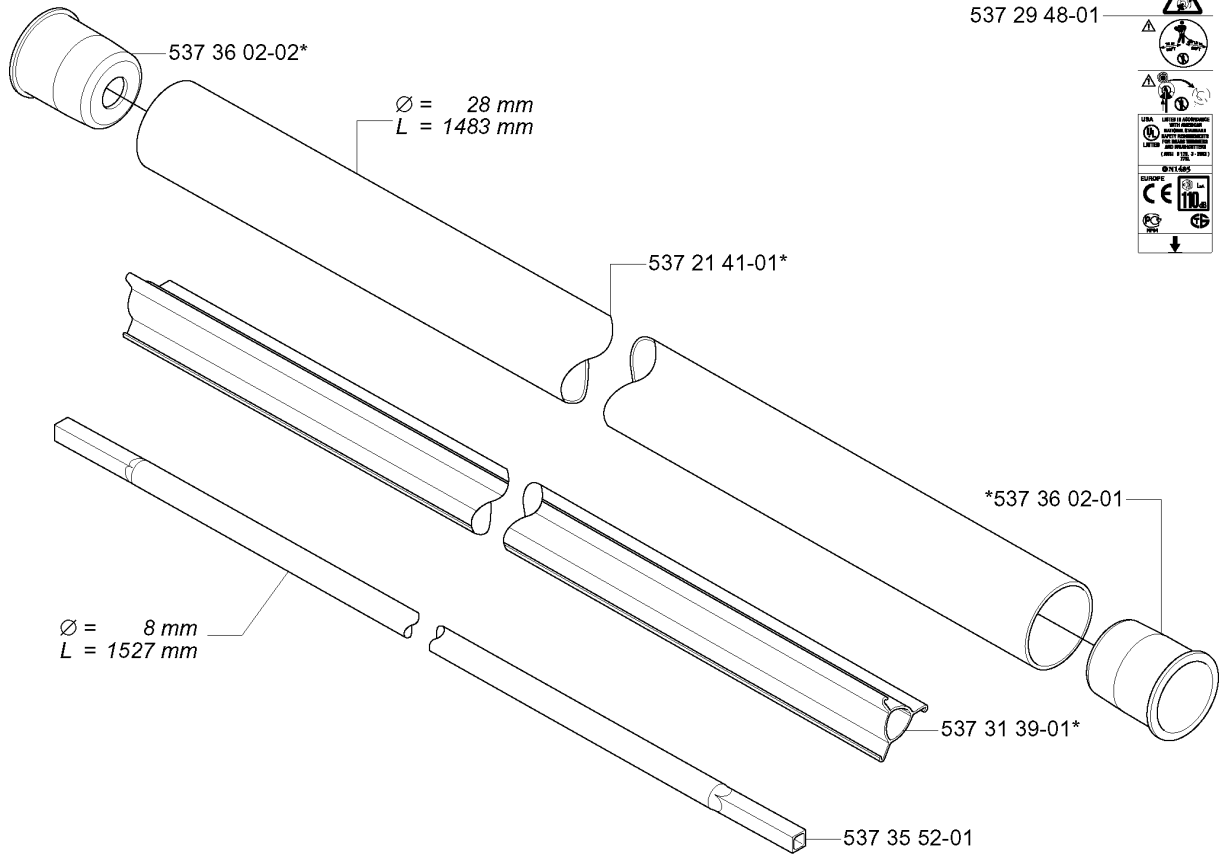

SPARE PARTS LIST

BRUSHCUTTERS/CLEARING SAWS

335 R X-SERIES, 2005-06

A *compl 537 29 58-01

BEVEL GEAR

335 R X-SERIES, 2005-06

Part No	Description	Remark	QTY KIT
503 20 03-25	SCREW IHSCFM		1
503 20 03-25	SCREW IHSCFM		1
503 20 15-01	SCREW IHHM		1
503 22 73-01	NUT		1
503 25 28-01	BALL BEARING		1
537 14 74-01	MAGNET		1
537 18 95-01	SCREW		1
537 29 58-01	BEVEL GEAR		1
537 34 35-01	SUPPORT FLANGE		1
537 35 14-01	DRIVER	1	1
537 36 23-01	BRACKET		1
735 31 14-00	CIRCLIP		1
735 31 28-10	CIRCLIP		1
735 31 31-10	CIRCLIP		1
738 21 01-10	BALL BEARING		1
738 21 01-12	BALL BEARING		1
738 21 99-00	BALL BEARING		1

B *compl 537 21 42-01

**compl 537 34 97-01

SHAFT

335 R X-SERIES, 2005-06

Part No	Description	Remark	QTY KIT
503 21 75-16	SCREW IHSCFT		1
537 13 04-02	KNOB		1
537 21 41-01	TUBE		1
537 21 42-01	TUBE		1
537 29 48-01	LABEL		1
537 31 39-01	GUIDE		1
537 34 97-01	LOOP		1
537 34 98-01	LOOP		1
537 35 01-01	LOOP		1
537 35 52-01	DRIVE SHAFT		1
537 36 02-01	SPACER		1
537 36 02-02	SPACER		1
537 37 61-01	WIRING		1
725 23 31-51	SCREW		1

TOWER

335 R X-SERIES, 2005-06

Part No	Description	Remark	QTY KIT
502 19 71-01	SQUARE NUT		1
502 20 38-01	KNOB		1
502 28 61-01	CLIP		1
502 28 61-01	CLIP		1
503 20 02-25	SCREW IHSCFM		2
503 21 06-19	SCREW IHSCFT		4
503 21 75-20	SCREW IHSCFT		2
503 21 75-30	SCREW IHSCFT		4
537 34 86-01	BRACKET		1
537 34 87-01	HUB CAP		1
537 34 88-01	COMPRESSION SLEEVE		1
537 34 89-01	ANTIVIBRATION ELEMENT		1
537 37 63-01	COVER		1
537 40 26-01	BRACKET		1
544 01 99-01	HANDLEBAR BRACKET		1
725 23 82-85	SCREW EHHM		1
731 23 14-01	HEXAGON NUT		2