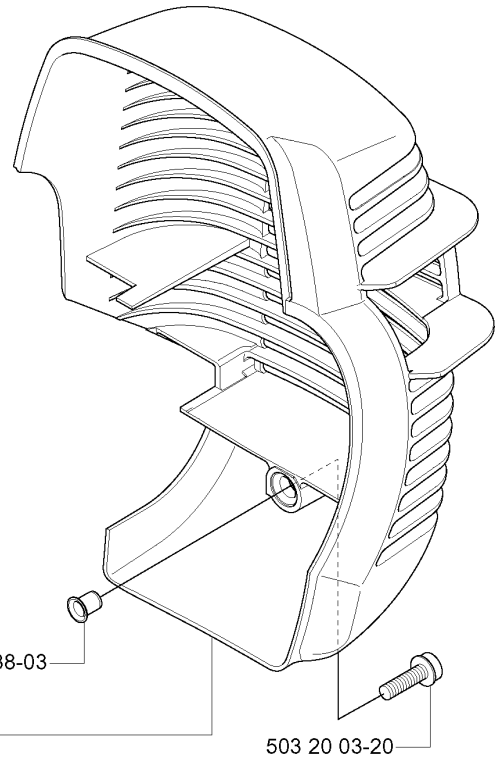

E

CLUTCH

335 R X-SERIES, 2005-06

Part No	Description	Remark	QTY KIT
503 20 03-20	SCREW IHSCFM		3
503 20 03-20	SCREW IHSCFM		3
503 24 07-02	PARALLEL PIN		2
503 96 13-01	SCREW		2
537 04 68-01	WASHER		1
537 30 29-01	CLUTCH COVER		1
537 31 00-01	COVER		1
537 31 01-01	COMPRESSION SLEEVE		1
537 32 27-01	ANTIVIBRATION ELEMENT		1
537 32 61-01	COVER		1
537 34 04-01	CLUTCH		1
537 35 29-01	CLUTCH DRUM		1
537 41 57-01	WASHER		1
537 41 81-01	SCREW		2
537 42 72-01	SPRING		1
725 53 33-55	SCREW IHSCM		1
735 31 14-00	CIRCLIP		1
735 31 28-10	CIRCLIP		1
738 21 01-04	BALL BEARING		1

F *compl 537 41 44-01 335Rx
*compl 537 41 44-02 333R

333R 537 39 52-05 
333R

335Rx 537 39 52-06 
335R

COVER

335 R X-SERIES, 2005-06

Part No	Description	Remark	QTY KIT
503 20 03-20	SCREW IHSCFM		1
503 20 03-20	SCREW IHSCFM		1
503 21 29-10	SCREW CCRPANT		4
503 21 75-16	SCREW IHSCFT		1
503 21 75-16	SCREW IHSCFT		2
537 35 72-01	PROTECTIVE PLATE		1
537 37 38-02	TUBULAR RIVET		1
537 37 38-03	TUBULAR RIVET		1
537 39 52-05	LABEL	333R	1
537 39 52-06	LABEL	335RX	1
537 41 44-01	CYLINDER COVER	335RX	1
537 41 44-02	CYLINDER COVER	333R	1
537 42 51-01	HEAT PROTECTOR		1