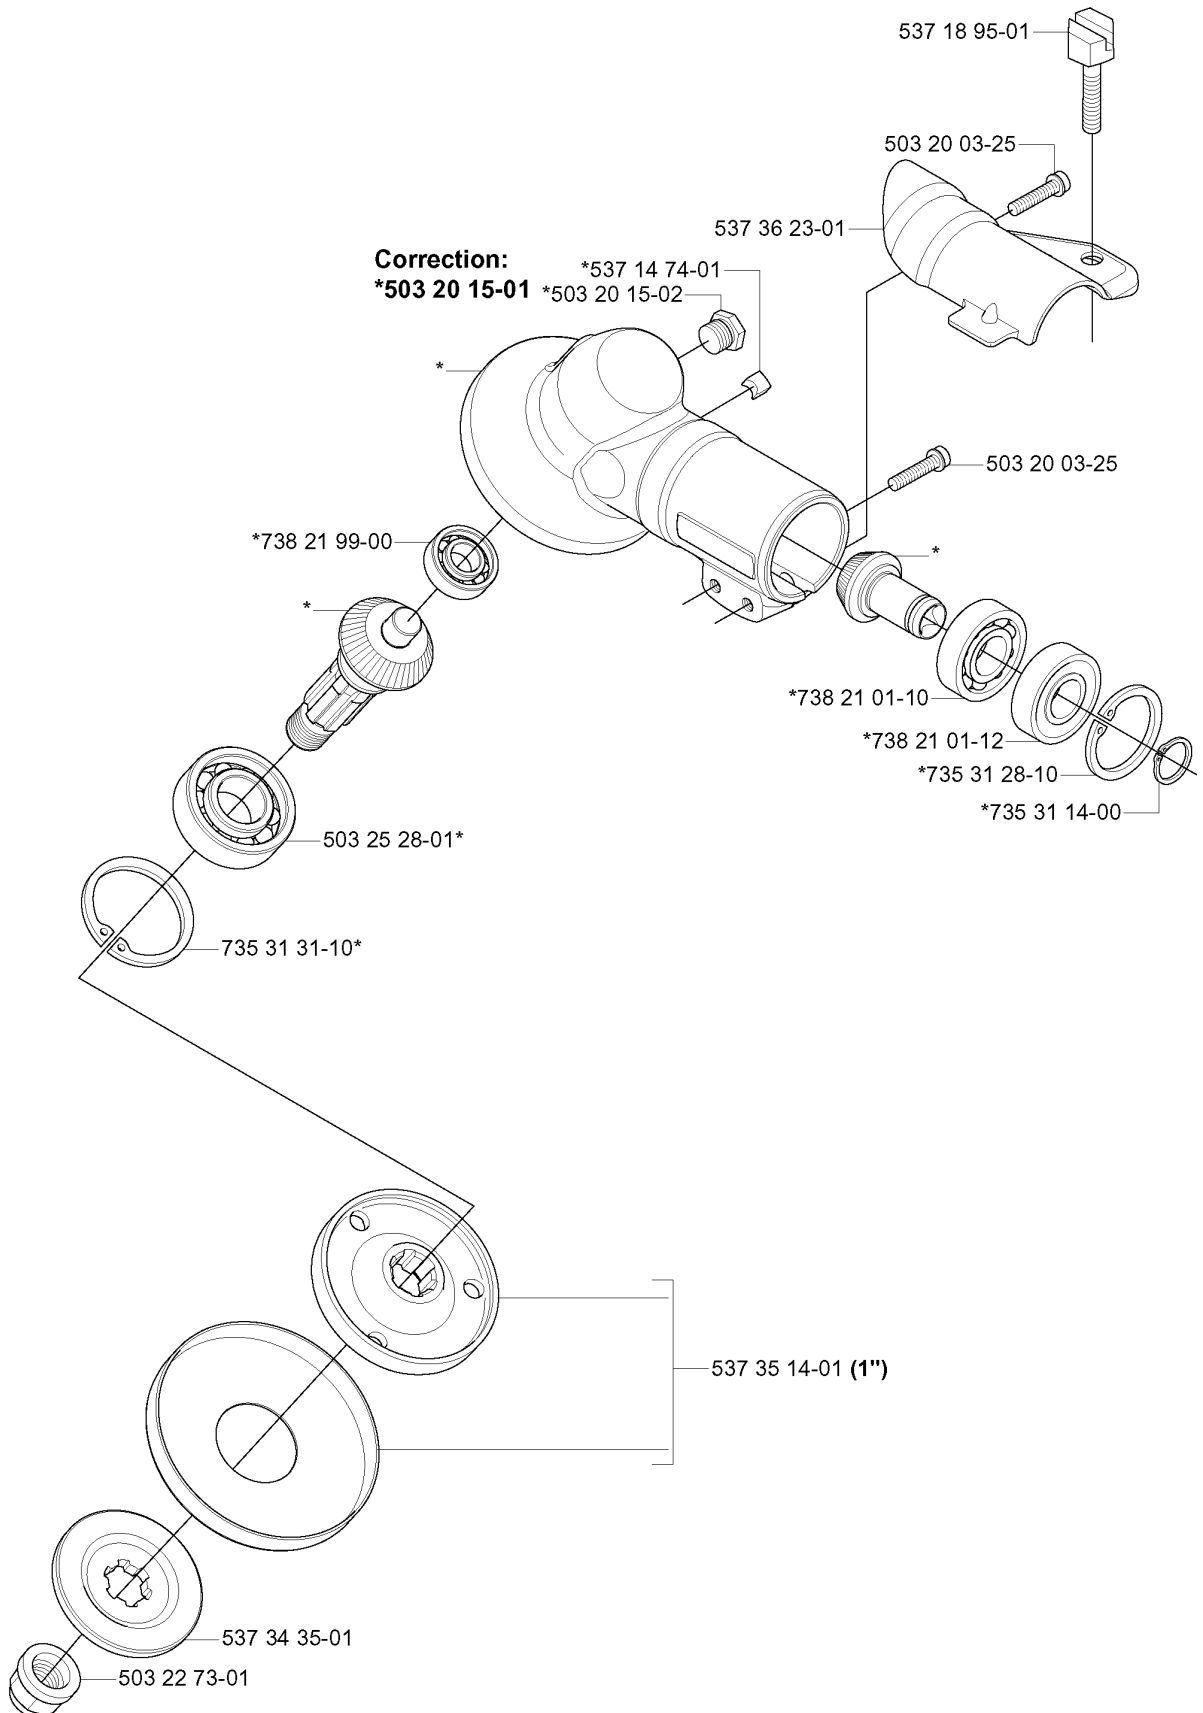

SPARE PARTS LIST

BRUSHCUTTERS/CLEARING SAWS

335 R X-SERIES, 2005-06

A *compl 537 29 58-01

BEVEL GEAR

335 R X-SERIES, 2005-06

Part No	Description	Remark	QTY KIT
503 20 03-25	SCREW IHSCFM		1
503 20 03-25	SCREW IHSCFM		1
503 20 15-01	SCREW IHHM		1
503 22 73-01	NUT		1
503 25 28-01	BALL BEARING		1
537 14 74-01	MAGNET		1
537 18 95-01	SCREW		1
537 29 58-01	BEVEL GEAR		1
537 34 35-01	SUPPORT FLANGE		1
537 35 14-01	DRIVER	1	1
537 36 23-01	BRACKET		1
735 31 14-00	CIRCLIP		1
735 31 28-10	CIRCLIP		1
735 31 31-10	CIRCLIP		1
738 21 01-10	BALL BEARING		1
738 21 01-12	BALL BEARING		1
738 21 99-00	BALL BEARING		1

B *compl 537 21 42-01

**compl 537 34 97-01

SHAFT

335 R X-SERIES, 2005-06

Part No	Description	Remark	QTY KIT
503 21 75-16	SCREW IHSCFT		1
537 13 04-02	KNOB		1
537 21 41-01	TUBE		1
537 21 42-01	TUBE		1
537 29 48-01	LABEL		1
537 31 39-01	GUIDE		1
537 34 97-01	LOOP		1
537 34 98-01	LOOP		1
537 35 01-01	LOOP		1
537 35 52-01	DRIVE SHAFT		1
537 36 02-01	SPACER		1
537 36 02-02	SPACER		1
537 37 61-01	WIRING		1
725 23 31-51	SCREW		1

TOWER

335 R X-SERIES, 2005-06

Part No	Description	Remark	QTY KIT
502 19 71-01	SQUARE NUT		1
502 20 38-01	KNOB		1
502 28 61-01	CLIP		1
502 28 61-01	CLIP		1
503 20 02-25	SCREW IHSCFM		2
503 21 06-19	SCREW IHSCFT		4
503 21 75-20	SCREW IHSCFT		2
503 21 75-30	SCREW IHSCFT		4
537 34 86-01	BRACKET		1
537 34 87-01	HUB CAP		1
537 34 88-01	COMPRESSION SLEEVE		1
537 34 89-01	ANTIVIBRATION ELEMENT		1
537 37 63-01	COVER		1
537 40 26-01	BRACKET		1
544 01 99-01	HANDLEBAR BRACKET		1
725 23 82-85	SCREW EHHM		1
731 23 14-01	HEXAGON NUT		2