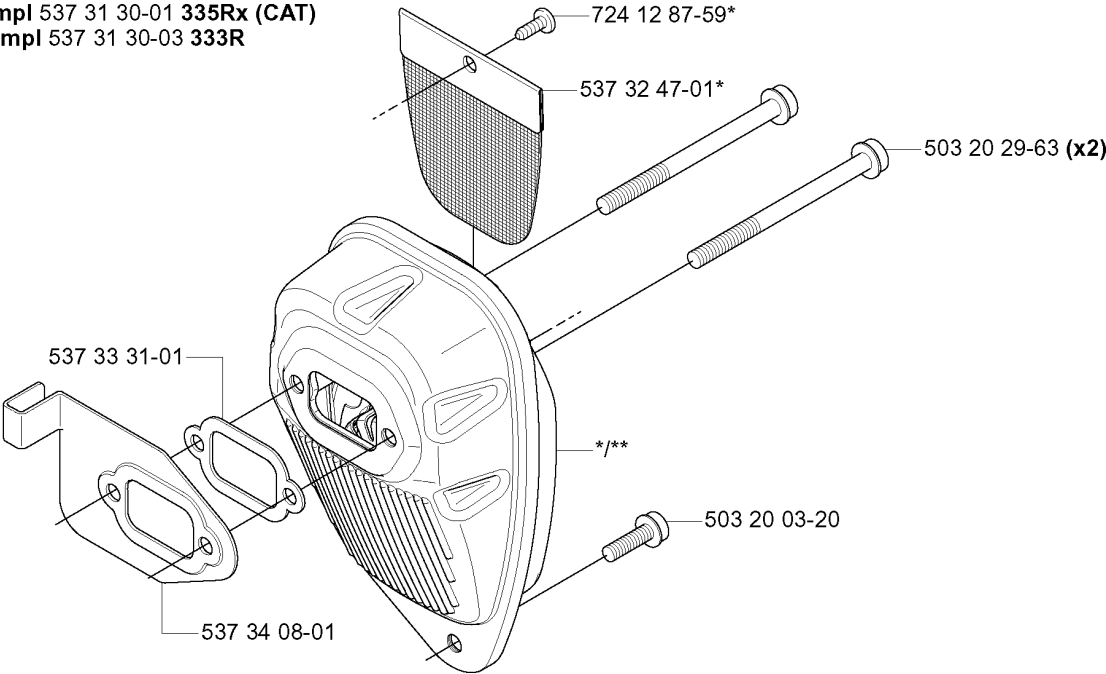

G *compl 537 31 30-01 335Rx (CAT)

**compl 537 31 30-03 333R