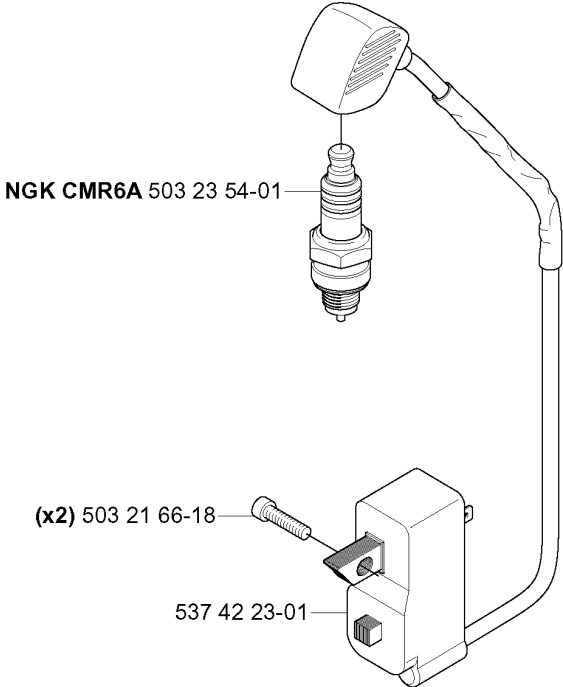

H

*compl 537 21 47-01

STARTER

335 R X-SERIES, 2005-06

Part No	Description	Remark	QTY KIT
503 20 03-20	SCREW IHSCFM		3
503 21 77-16	SCREW IHSCT		1
503 85 99-01	RECOIL SPRING		1
503 87 33-04	STARTER PAWL BRIDGE		1
503 87 36-01	SPRING		2
505 30 51-25	STARTER CORD		1
537 00 84-01	STARTER HANDLE		1
537 21 47-01	STARTER ASSY		1
537 32 24-05	LABEL	333R	1
537 32 24-05	LABEL	333R	1
537 32 24-06	LABEL	335RX	1
537 32 24-06	LABEL	335RX	1
537 32 45-01	STARTER		1
537 32 50-01	STARTER PULLEY		1
537 37 38-02	TUBULAR RIVET		3
544 01 14-01	STARTER PAWL		2
735 31 08-20	E-CLIP		2

J

FUEL TANK

335 R X-SERIES, 2005-06

Part No	Description	Remark	QTY KIT
503 44 32-01	FUEL FILTER		1
503 73 58-01	BUSHING		2
503 91 10-01	SUSPENSION		4
503 91 18-02	TANK CAP		1
503 93 66-01	PURGE		1
537 04 24-12	FUEL HOSE		1
537 04 24-12	FUEL HOSE		1
537 05 23-01	FUEL HOSE		1
537 18 49-01	O-RING		1
537 32 75-01	FUEL TANK		1

CARBURETOR & AIR FILTER

335 R X-SERIES, 2005-06

Part No	Description	Remark	QTY KIT
503 20 03-16	SCREW IHSCFM		2
503 20 03-20	SCREW IHSCFM		1
503 21 29-06	SCREW CCRPANT		1
503 21 29-06	SCREW CCRPANT		1
503 21 75-50	SCREW IHSCFT		2
503 23 10-06	WASHER		1
503 28 31-20	CARBURETTOR	ZAMA C1Q-EL30	1
503 49 71-01	GASKET		1
537 31 41-01	FILTER HOLDER		1
537 31 42-01	FRAME		1
537 31 44-01	FILTER COVER		1
537 33 43-01	INLET PIPE		1
537 33 71-01	CHOKE CONTROL		1
537 33 72-01	FILTER		1
537 34 13-01	AIR DUCT		1
537 34 90-01	LEVER		1
537 35 58-01	LEVER		1
537 37 11-01	SLEEVE		1
537 37 12-01	INSULATION WALL		1
537 37 38-03	TUBULAR RIVET		2
537 38 72-01	SNAP LOCKING		2
544 01 46-01	LEVER		1
544 01 47-01	BELLOWS		1
544 01 91-01	TUBULAR RIVET		1
544 02 58-01	BAR		1
544 03 54-01	LEVER		1

L

IGNITION SYSTEM

335 R X-SERIES, 2005-06

Part No	Description	Remark	QTY KIT
503 21 66-18	SCREW IH SCT		2
503 23 54-01	SPARK PLUG	NGK CMR6A	1
537 24 96-04	FLYWHEEL		1
537 42 23-01	ELECTRONIC MODULE		1
731 71 16-51	HEXAGON NUT FLANGE		1