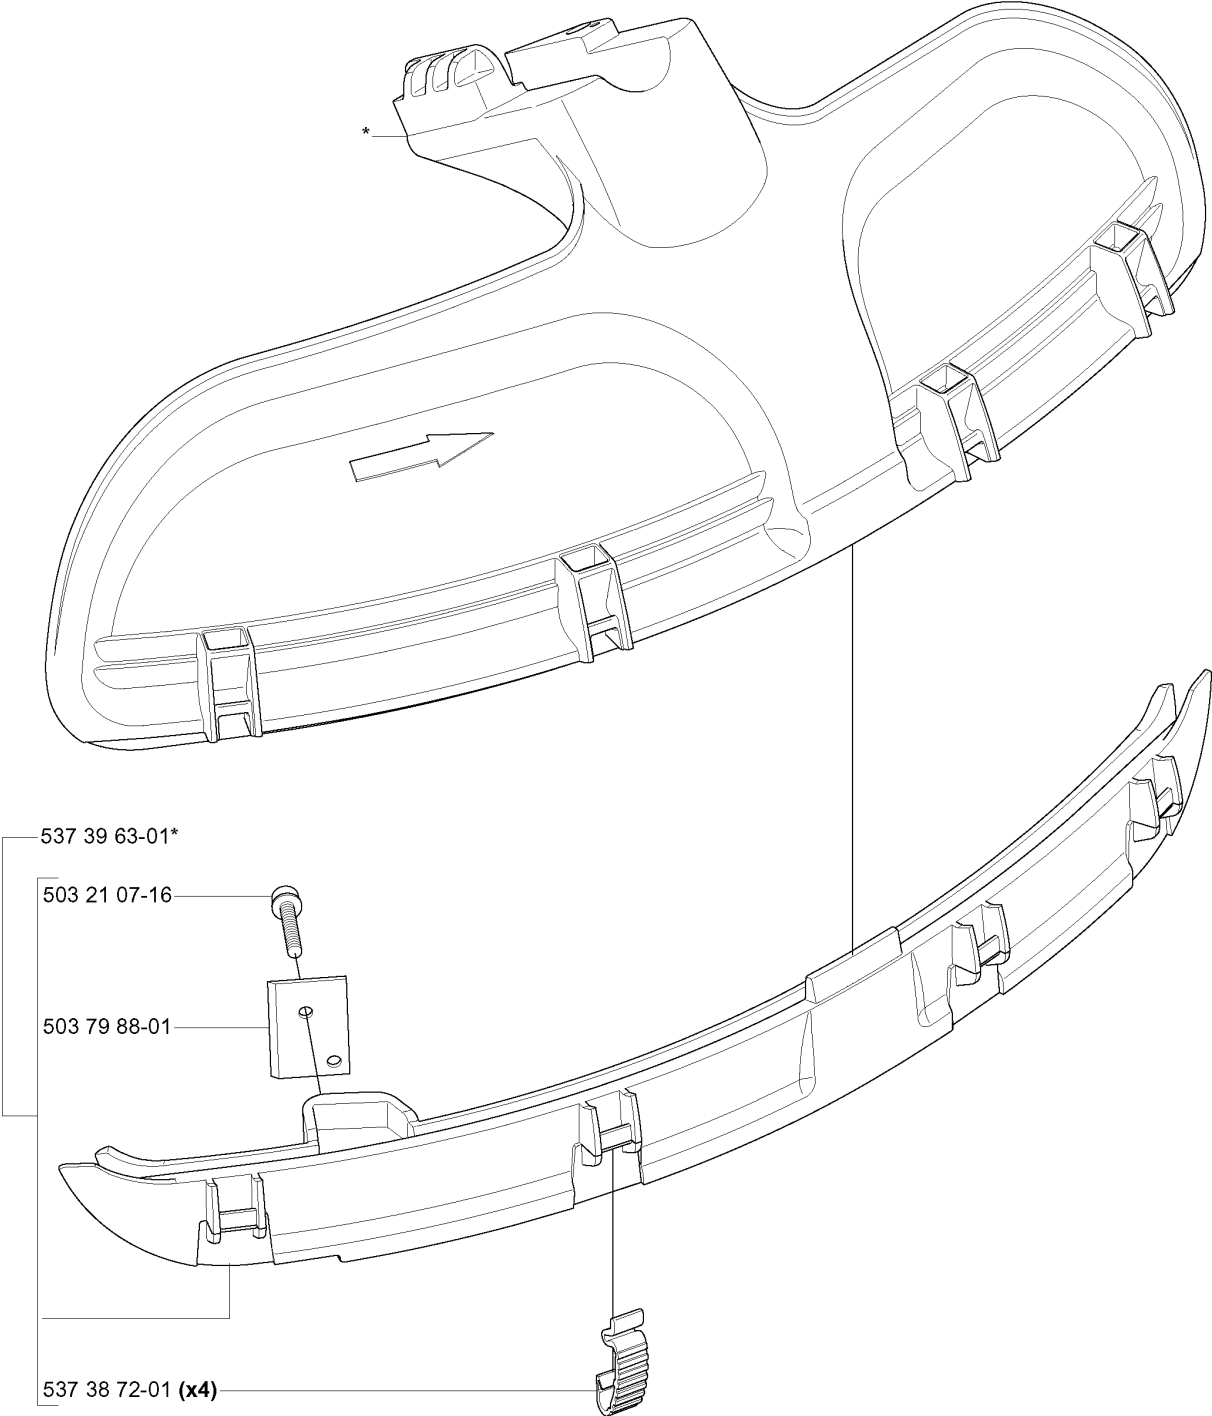

R *compl 537 33 16-01