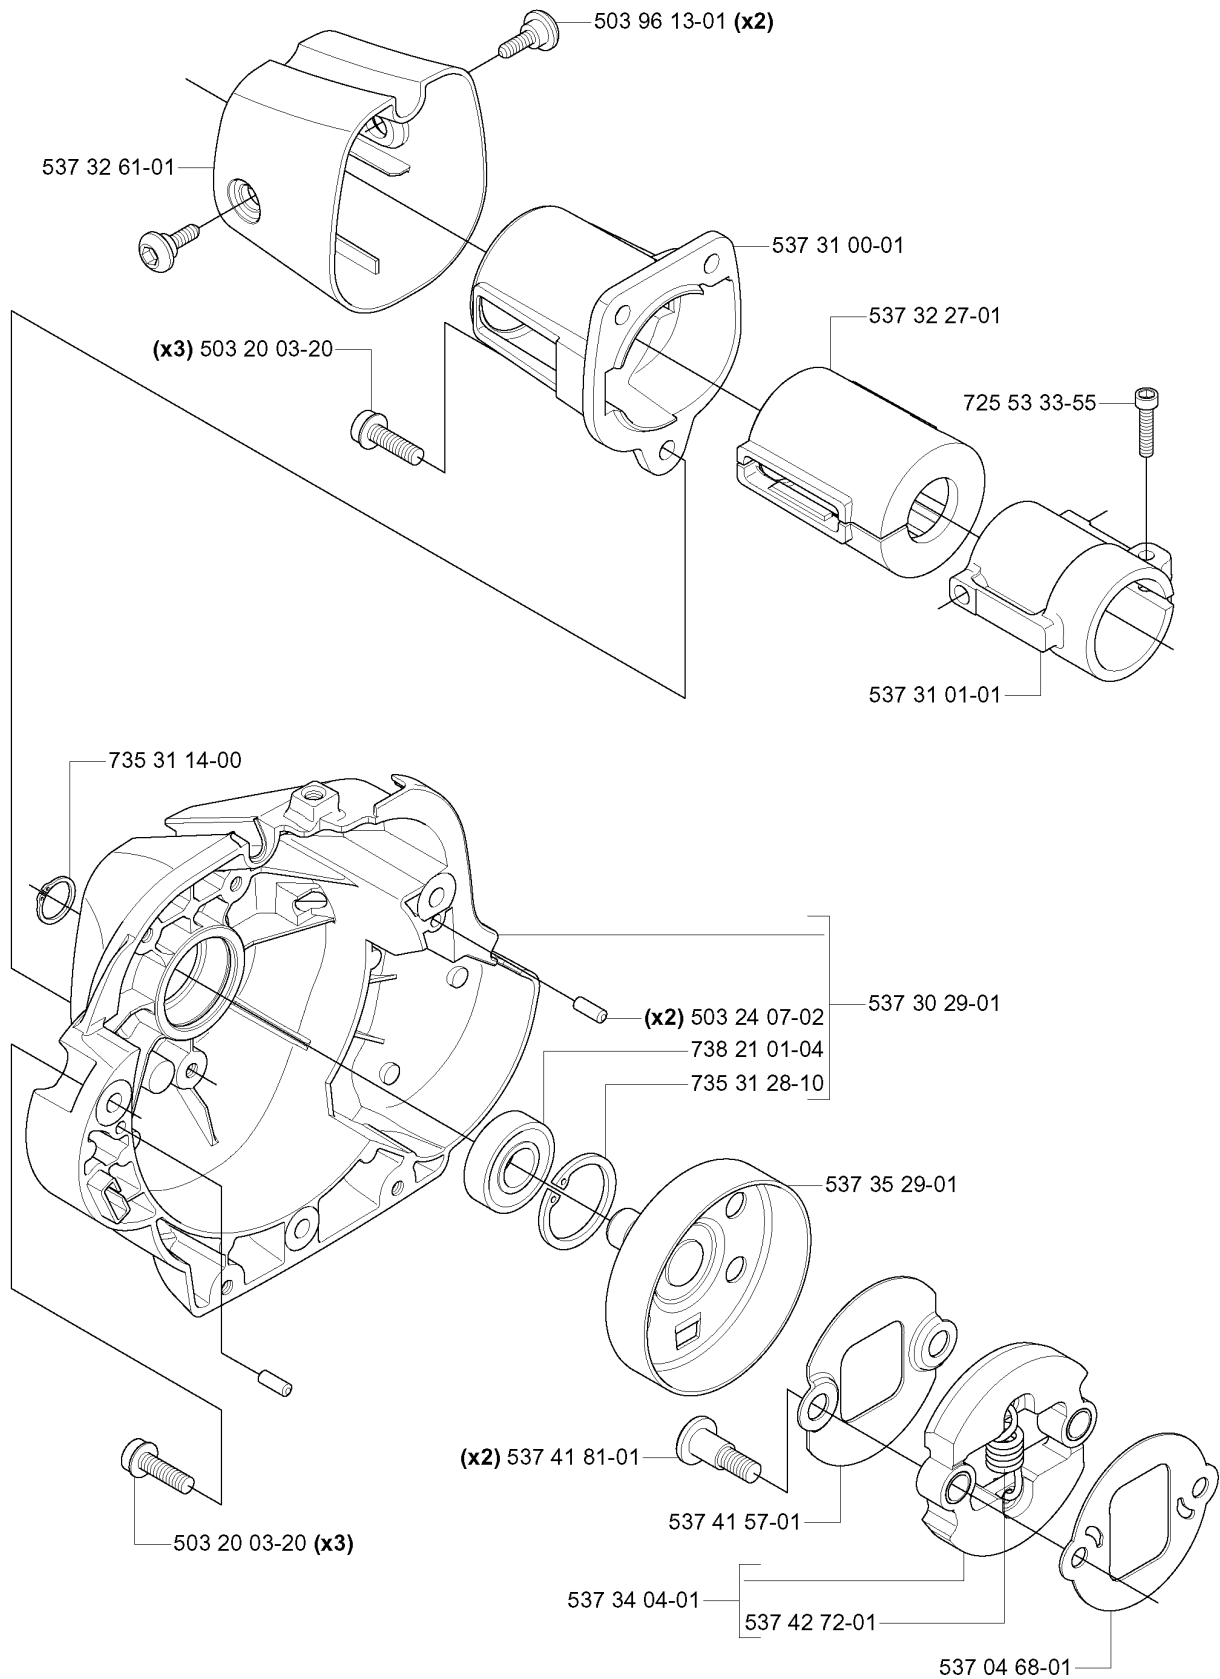

TOWER

335 R X-SERIES, 2005-06

Part No	Description	Remark	QTY KIT
502 19 71-01	SQUARE NUT		1
502 20 38-01	KNOB		1
502 28 61-01	CLIP		1
502 28 61-01	CLIP		1
503 20 02-25	SCREW IHSCFM		2
503 21 06-19	SCREW IHSCFT		4
503 21 75-20	SCREW IHSCFT		2
503 21 75-30	SCREW IHSCFT		4
537 34 86-01	BRACKET		1
537 34 87-01	HUB CAP		1
537 34 88-01	COMPRESSION SLEEVE		1
537 34 89-01	ANTIVIBRATION ELEMENT		1
537 37 63-01	COVER		1
537 40 26-01	BRACKET		1
544 01 99-01	HANDLEBAR BRACKET		1
725 23 82-85	SCREW EHHM		1
731 23 14-01	HEXAGON NUT		2

D *compl 537 18 35-12 335Rx

HANDLE & CONTROLS

335 R X-SERIES, 2005-06

Part No	Description	Remark	QTY KIT
503 20 02-45	SCREW IHSCFM		1
503 20 07-35	SCREW IHSCFM		1
503 21 66-18	SCREW IHSCF		2
503 21 66-18	SCREW IHSCF		1
503 22 10-13	HEXAGON NUT		1
503 71 82-01	SWITCH		1
503 75 00-02	HANDLEBAR BRACKET		1
503 87 85-04	SHORT CIRCUIT CABLE		1
537 16 02-02	HANDLE HALF		1
537 16 03-02	HANDLE HALF		1
537 16 06-01	THROTTLE LOCKOUT		1
537 16 07-01	STARTER THROTTLE LOC		1
537 16 08-01	THROTTLE TRIGGER		1
537 16 09-01	STEERING WHEEL		1
537 16 10-01	HUB		1
537 16 12-01	SCREW		1
537 17 28-01	HANDLE		1
537 17 29-01	COVER		1
537 17 42-01	SPRING THROTTLE TRIG		1
537 17 43-01	SPRING		1
537 17 44-01	SPRING		1
537 18 35-12	HANDLE SYSTEM	335RX	1
537 18 36-01	SPRING		1
537 35 96-01	WIRING ASSY		1
537 36 00-01	HANDLEBAR		1
537 37 78-01	THROTTLE WIRE ASSY		1
731 23 14-01	HEXAGON NUT		1

E

CLUTCH

335 R X-SERIES, 2005-06

Part No	Description	Remark	QTY KIT
503 20 03-20	SCREW IHSCFM		3
503 20 03-20	SCREW IHSCFM		3
503 24 07-02	PARALLEL PIN		2
503 96 13-01	SCREW		2
537 04 68-01	WASHER		1
537 30 29-01	CLUTCH COVER		1
537 31 00-01	COVER		1
537 31 01-01	COMPRESSION SLEEVE		1
537 32 27-01	ANTIVIBRATION ELEMENT		1
537 32 61-01	COVER		1
537 34 04-01	CLUTCH		1
537 35 29-01	CLUTCH DRUM		1
537 41 57-01	WASHER		1
537 41 81-01	SCREW		2
537 42 72-01	SPRING		1
725 53 33-55	SCREW IHSCM		1
735 31 14-00	CIRCLIP		1
735 31 28-10	CIRCLIP		1
738 21 01-04	BALL BEARING		1