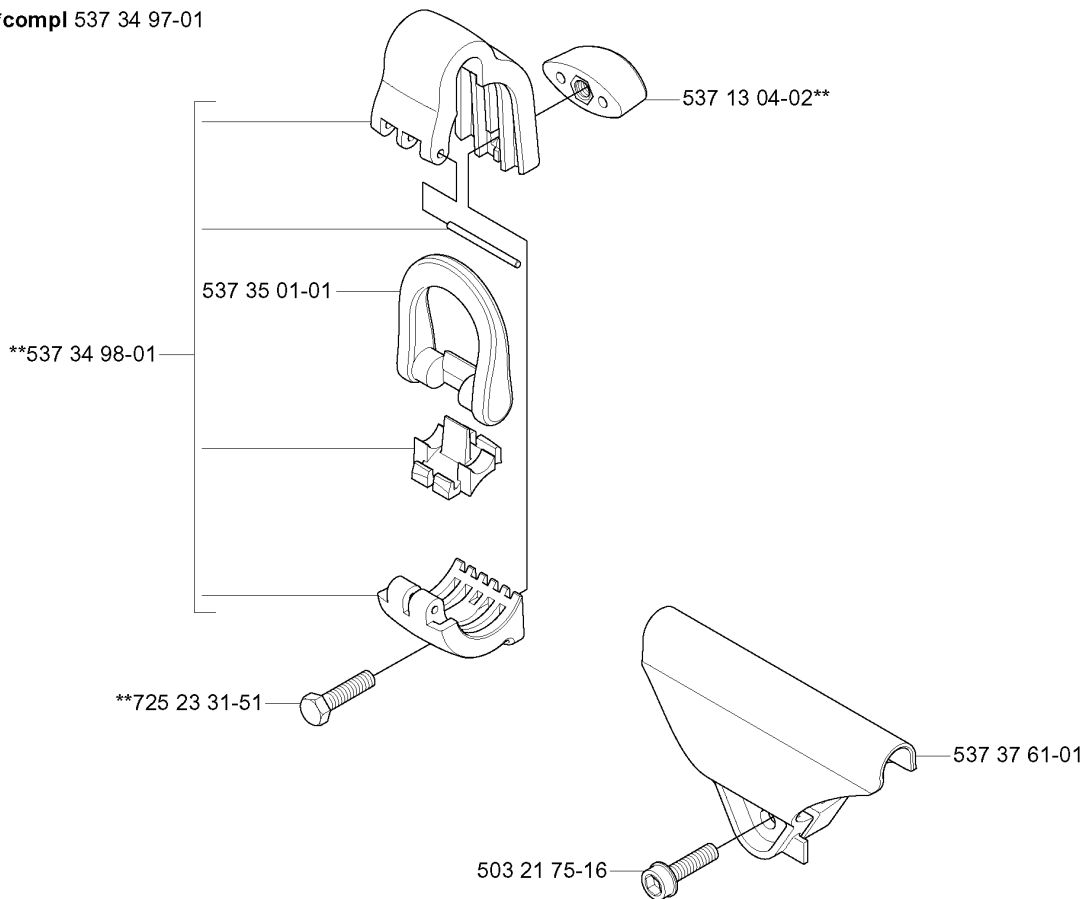

SPARE PARTS LIST

BRUSHCUTTERS/CLEARING SAWS

335 R X-SERIES, 2005-06

A *compl 537 29 58-01

BEVEL GEAR

335 R X-SERIES, 2005-06

Part No	Description	Remark	QTY KIT
503 20 03-25	SCREW IHSCFM		1
503 20 03-25	SCREW IHSCFM		1
503 20 15-01	SCREW IHHM		1
503 22 73-01	NUT		1
503 25 28-01	BALL BEARING		1
537 14 74-01	MAGNET		1
537 18 95-01	SCREW		1
537 29 58-01	BEVEL GEAR		1
537 34 35-01	SUPPORT FLANGE		1
537 35 14-01	DRIVER	1	1
537 36 23-01	BRACKET		1
735 31 14-00	CIRCLIP		1
735 31 28-10	CIRCLIP		1
735 31 31-10	CIRCLIP		1
738 21 01-10	BALL BEARING		1
738 21 01-12	BALL BEARING		1
738 21 99-00	BALL BEARING		1

B *compl 537 21 42-01

**compl 537 34 97-01

SHAFT

335 R X-SERIES, 2005-06

Part No	Description	Remark	QTY KIT
503 21 75-16	SCREW IHSCFT		1
537 13 04-02	KNOB		1
537 21 41-01	TUBE		1
537 21 42-01	TUBE		1
537 29 48-01	LABEL		1
537 31 39-01	GUIDE		1
537 34 97-01	LOOP		1
537 34 98-01	LOOP		1
537 35 01-01	LOOP		1
537 35 52-01	DRIVE SHAFT		1
537 36 02-01	SPACER		1
537 36 02-02	SPACER		1
537 37 61-01	WIRING		1
725 23 31-51	SCREW		1

TOWER

335 R X-SERIES, 2005-06

Part No	Description	Remark	QTY KIT
502 19 71-01	SQUARE NUT		1
502 20 38-01	KNOB		1
502 28 61-01	CLIP		1
502 28 61-01	CLIP		1
503 20 02-25	SCREW IHSCFM		2
503 21 06-19	SCREW IHSCFT		4
503 21 75-20	SCREW IHSCFT		2
503 21 75-30	SCREW IHSCFT		4
537 34 86-01	BRACKET		1
537 34 87-01	HUB CAP		1
537 34 88-01	COMPRESSION SLEEVE		1
537 34 89-01	ANTIVIBRATION ELEMENT		1
537 37 63-01	COVER		1
537 40 26-01	BRACKET		1
544 01 99-01	HANDLEBAR BRACKET		1
725 23 82-85	SCREW EHHM		1
731 23 14-01	HEXAGON NUT		2