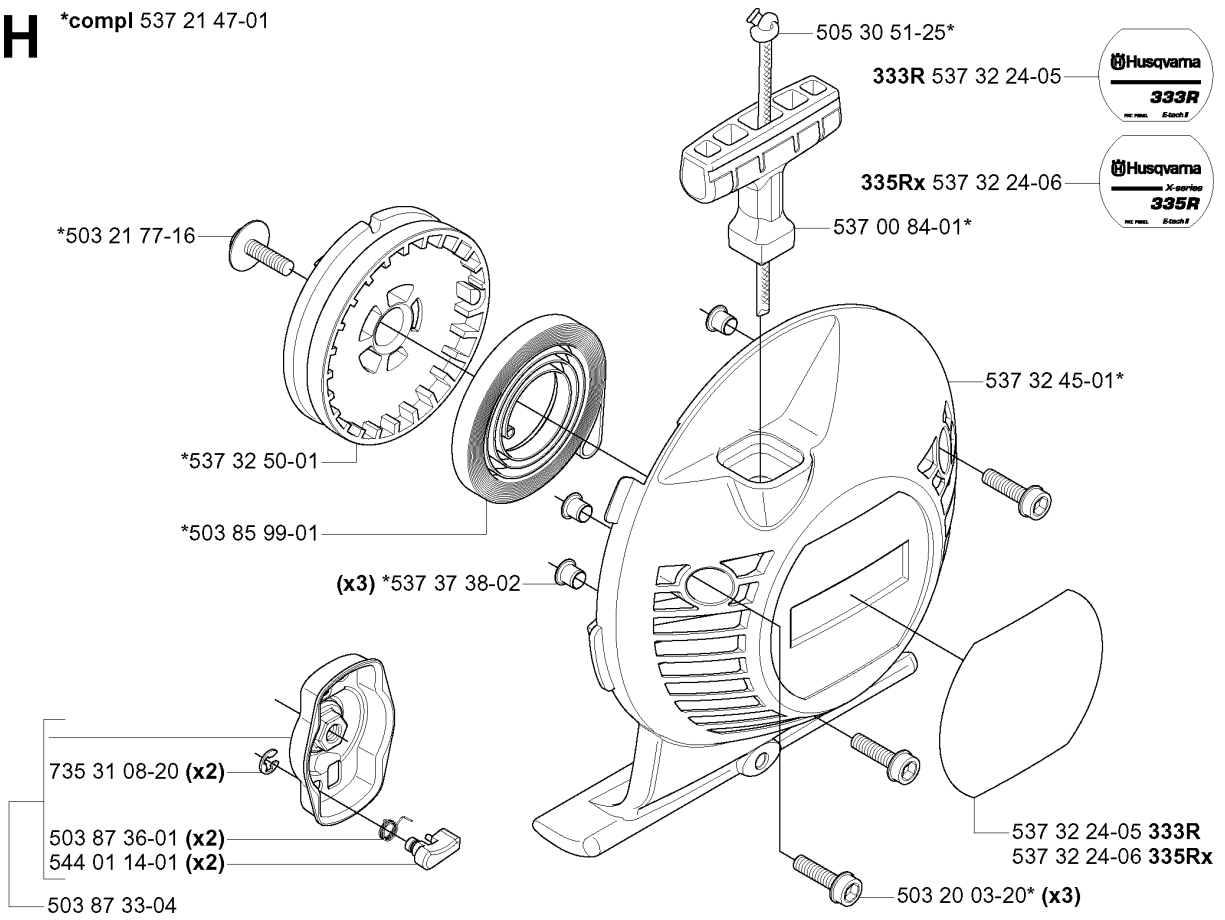

E

CLUTCH

335 R X-SERIES, 2005-06

Part No	Description	Remark	QTY KIT
503 20 03-20	SCREW IHSCFM		3
503 20 03-20	SCREW IHSCFM		3
503 24 07-02	PARALLEL PIN		2
503 96 13-01	SCREW		2
537 04 68-01	WASHER		1
537 30 29-01	CLUTCH COVER		1
537 31 00-01	COVER		1
537 31 01-01	COMPRESSION SLEEVE		1
537 32 27-01	ANTIVIBRATION ELEMENT		1
537 32 61-01	COVER		1
537 34 04-01	CLUTCH		1
537 35 29-01	CLUTCH DRUM		1
537 41 57-01	WASHER		1
537 41 81-01	SCREW		2
537 42 72-01	SPRING		1
725 53 33-55	SCREW IHSCM		1
735 31 14-00	CIRCLIP		1
735 31 28-10	CIRCLIP		1
738 21 01-04	BALL BEARING		1

F *compl 537 41 44-01 335Rx
*compl 537 41 44-02 333R

333R 537 39 52-05 
333R

335Rx 537 39 52-06 
335R

COVER

335 R X-SERIES, 2005-06

Part No	Description	Remark	QTY KIT
503 20 03-20	SCREW IHSCFM		1
503 20 03-20	SCREW IHSCFM		1
503 21 29-10	SCREW CCRPANT		4
503 21 75-16	SCREW IHSCFT		1
503 21 75-16	SCREW IHSCFT		2
537 35 72-01	PROTECTIVE PLATE		1
537 37 38-02	TUBULAR RIVET		1
537 37 38-03	TUBULAR RIVET		1
537 39 52-05	LABEL	333R	1
537 39 52-06	LABEL	335RX	1
537 41 44-01	CYLINDER COVER	335RX	1
537 41 44-02	CYLINDER COVER	333R	1
537 42 51-01	HEAT PROTECTOR		1

H

*compl 537 21 47-01

STARTER

335 R X-SERIES, 2005-06

Part No	Description	Remark	QTY KIT
503 20 03-20	SCREW IHSCFM		3
503 21 77-16	SCREW IHSCT		1
503 85 99-01	RECOIL SPRING		1
503 87 33-04	STARTER PAWL BRIDGE		1
503 87 36-01	SPRING		2
505 30 51-25	STARTER CORD		1
537 00 84-01	STARTER HANDLE		1
537 21 47-01	STARTER ASSY		1
537 32 24-05	LABEL	333R	1
537 32 24-05	LABEL	333R	1
537 32 24-06	LABEL	335RX	1
537 32 24-06	LABEL	335RX	1
537 32 45-01	STARTER		1
537 32 50-01	STARTER PULLEY		1
537 37 38-02	TUBULAR RIVET		3
544 01 14-01	STARTER PAWL		2
735 31 08-20	E-CLIP		2