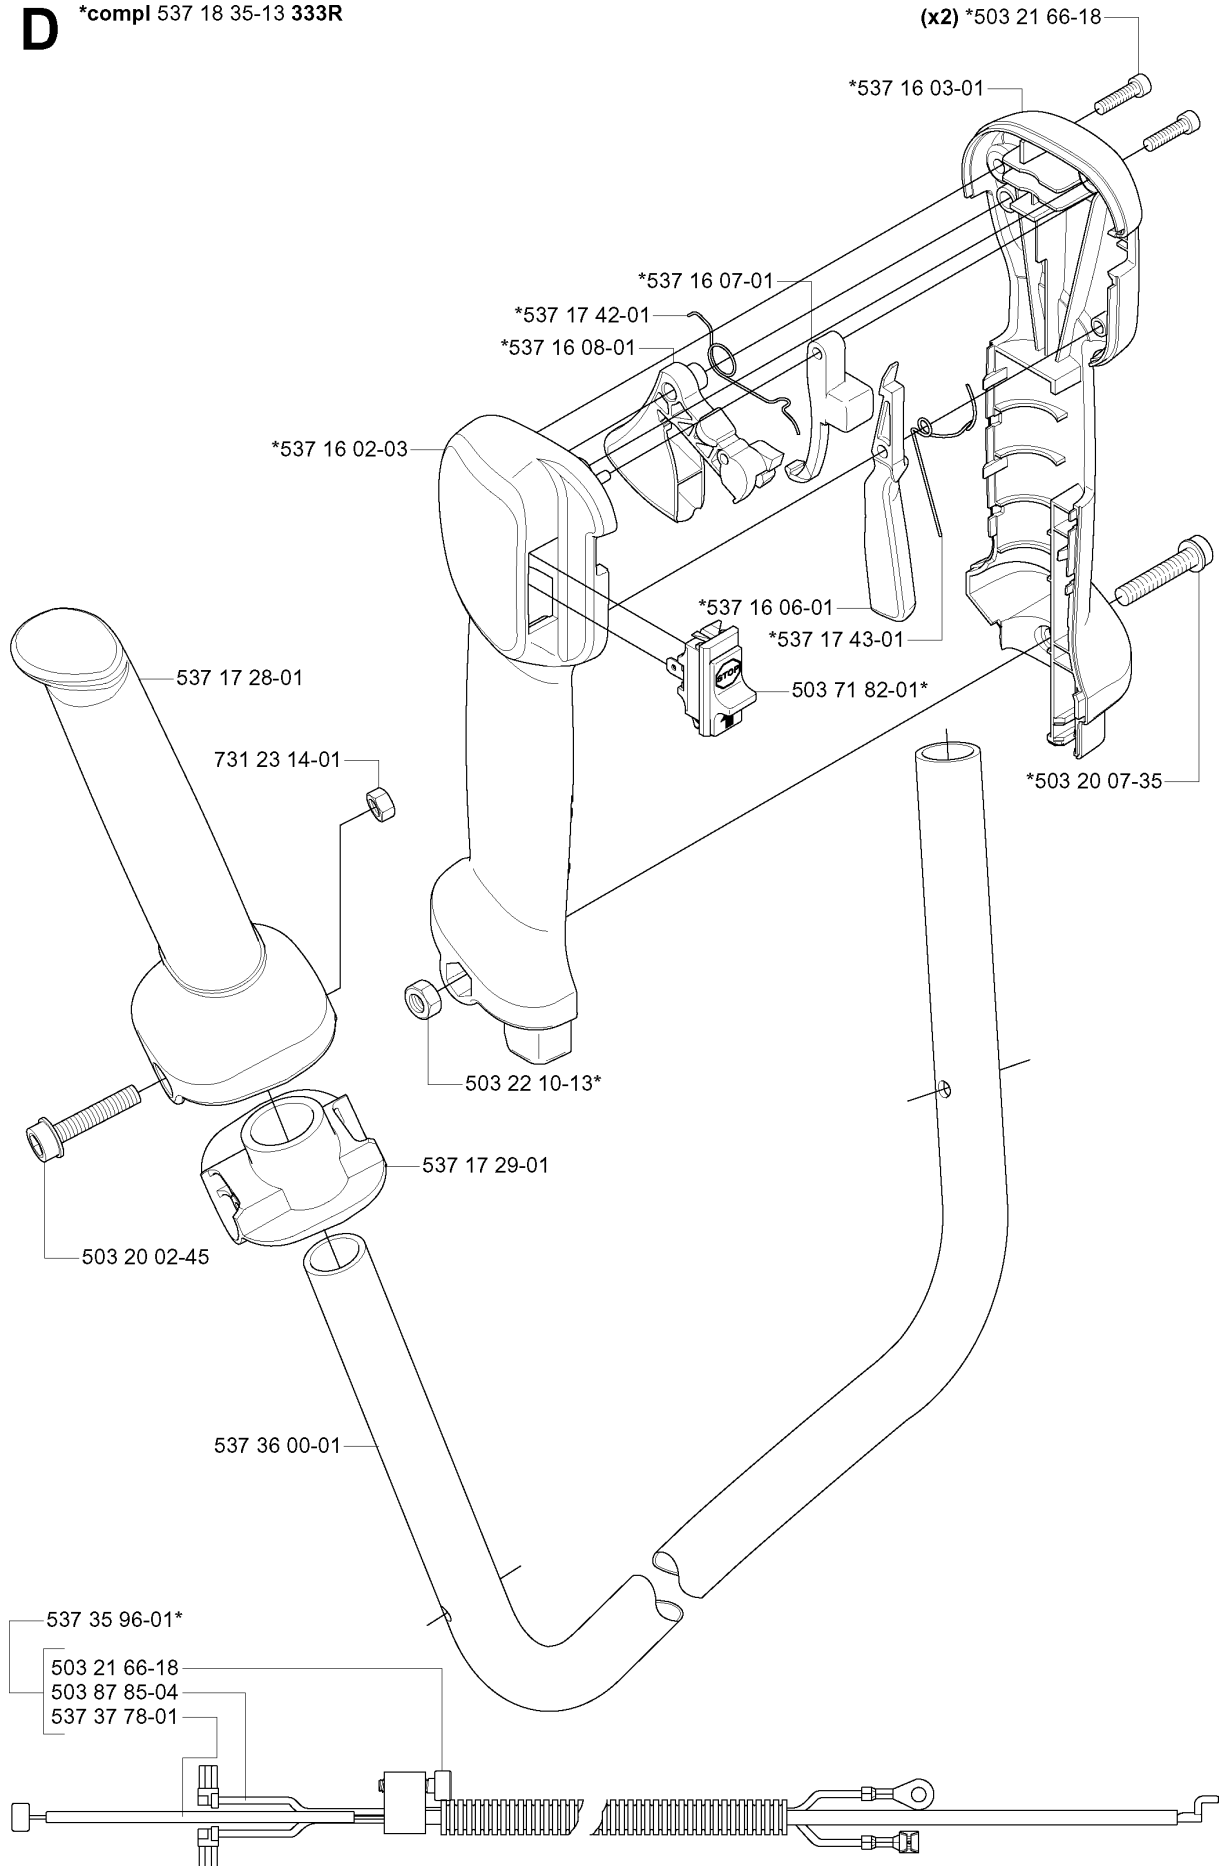

D *compl 537 18 35-13 333R