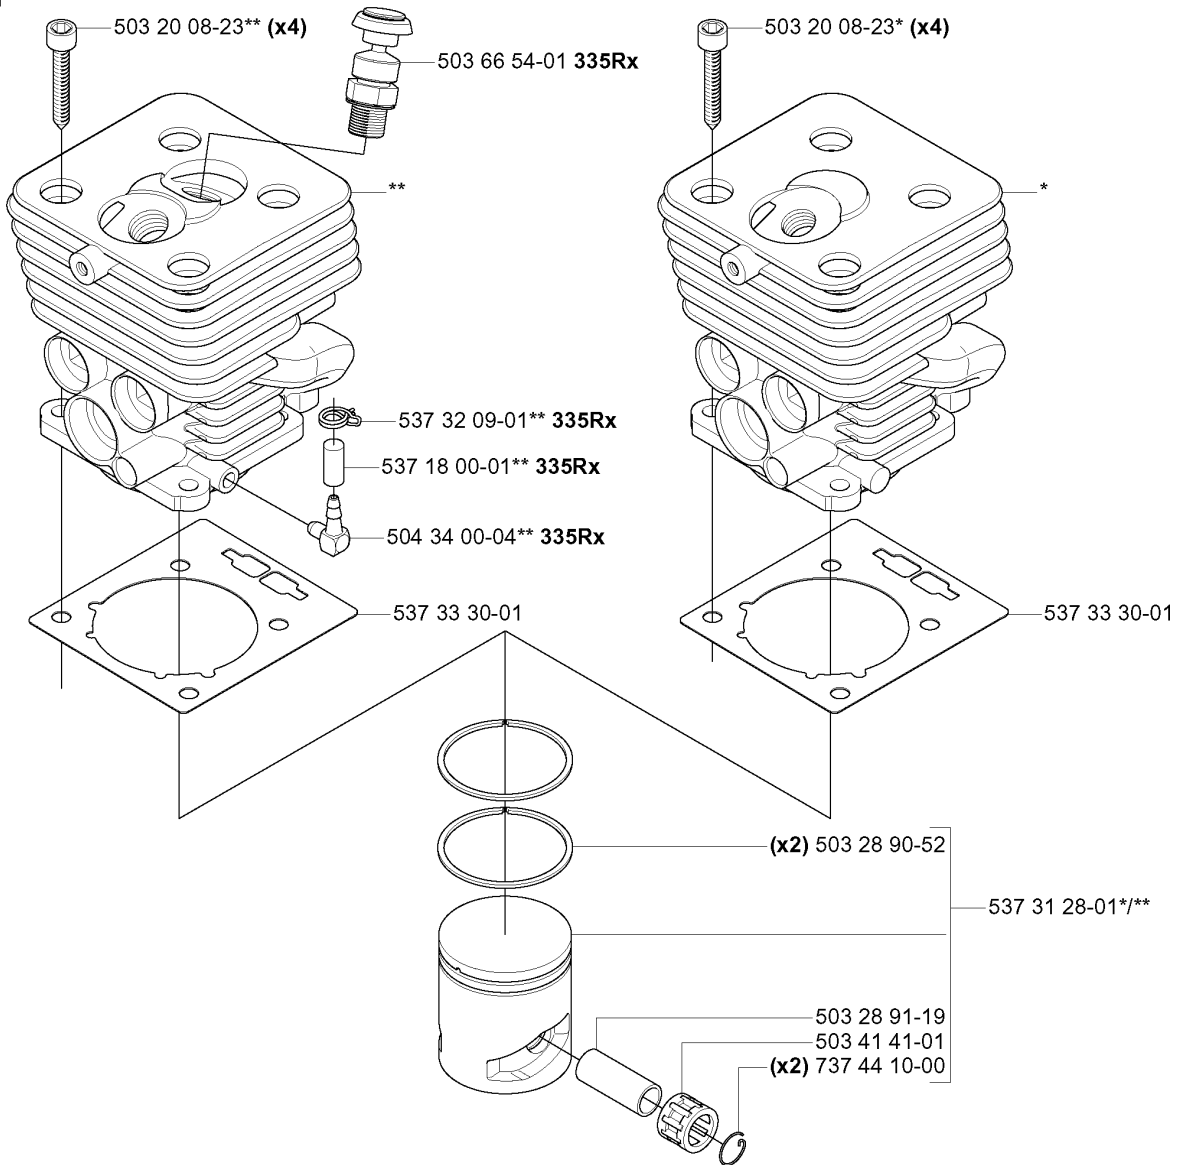

L

IGNITION SYSTEM

335 R X-SERIES, 2005-06

Part No	Description	Remark	QTY KIT
503 21 66-18	SCREW IH SCT		2
503 23 54-01	SPARK PLUG	NGK CMR6A	1
537 24 96-04	FLYWHEEL		1
537 42 23-01	ELECTRONIC MODULE		1
731 71 16-51	HEXAGON NUT FLANGE		1

M

****compl 544 03 95-01 335Rx**

***compl 544 03 94-01 333R**

CYLINDER PISTON

335 R X-SERIES, 2005-06

Part No	Description	Remark	QTY KIT
503 20 08-23	SCREW IHSCM		4
503 20 08-23	SCREW IHSCM		4
503 28 90-52	PISTON RING		2
503 28 91-19	PISTON PIN		1
503 41 41-01	NEEDLE BEARING		1
503 66 54-01	DECOMPRESSION VALVE	335RX	1
504 34 00-04	FITTING	335RX	1
537 18 00-01	PROTECTIVE CAP	335RX	1
537 31 28-01	PISTON		1
537 32 09-01	HOSE CLAMP	335RX	1
537 33 30-01	GASKET		1
537 33 30-01	GASKET		1
544 03 94-01	CYLINDER ASSY	333R	1
544 03 95-01	CYLINDER ASSY	335RX	1
737 44 10-00	SNAP RING		2