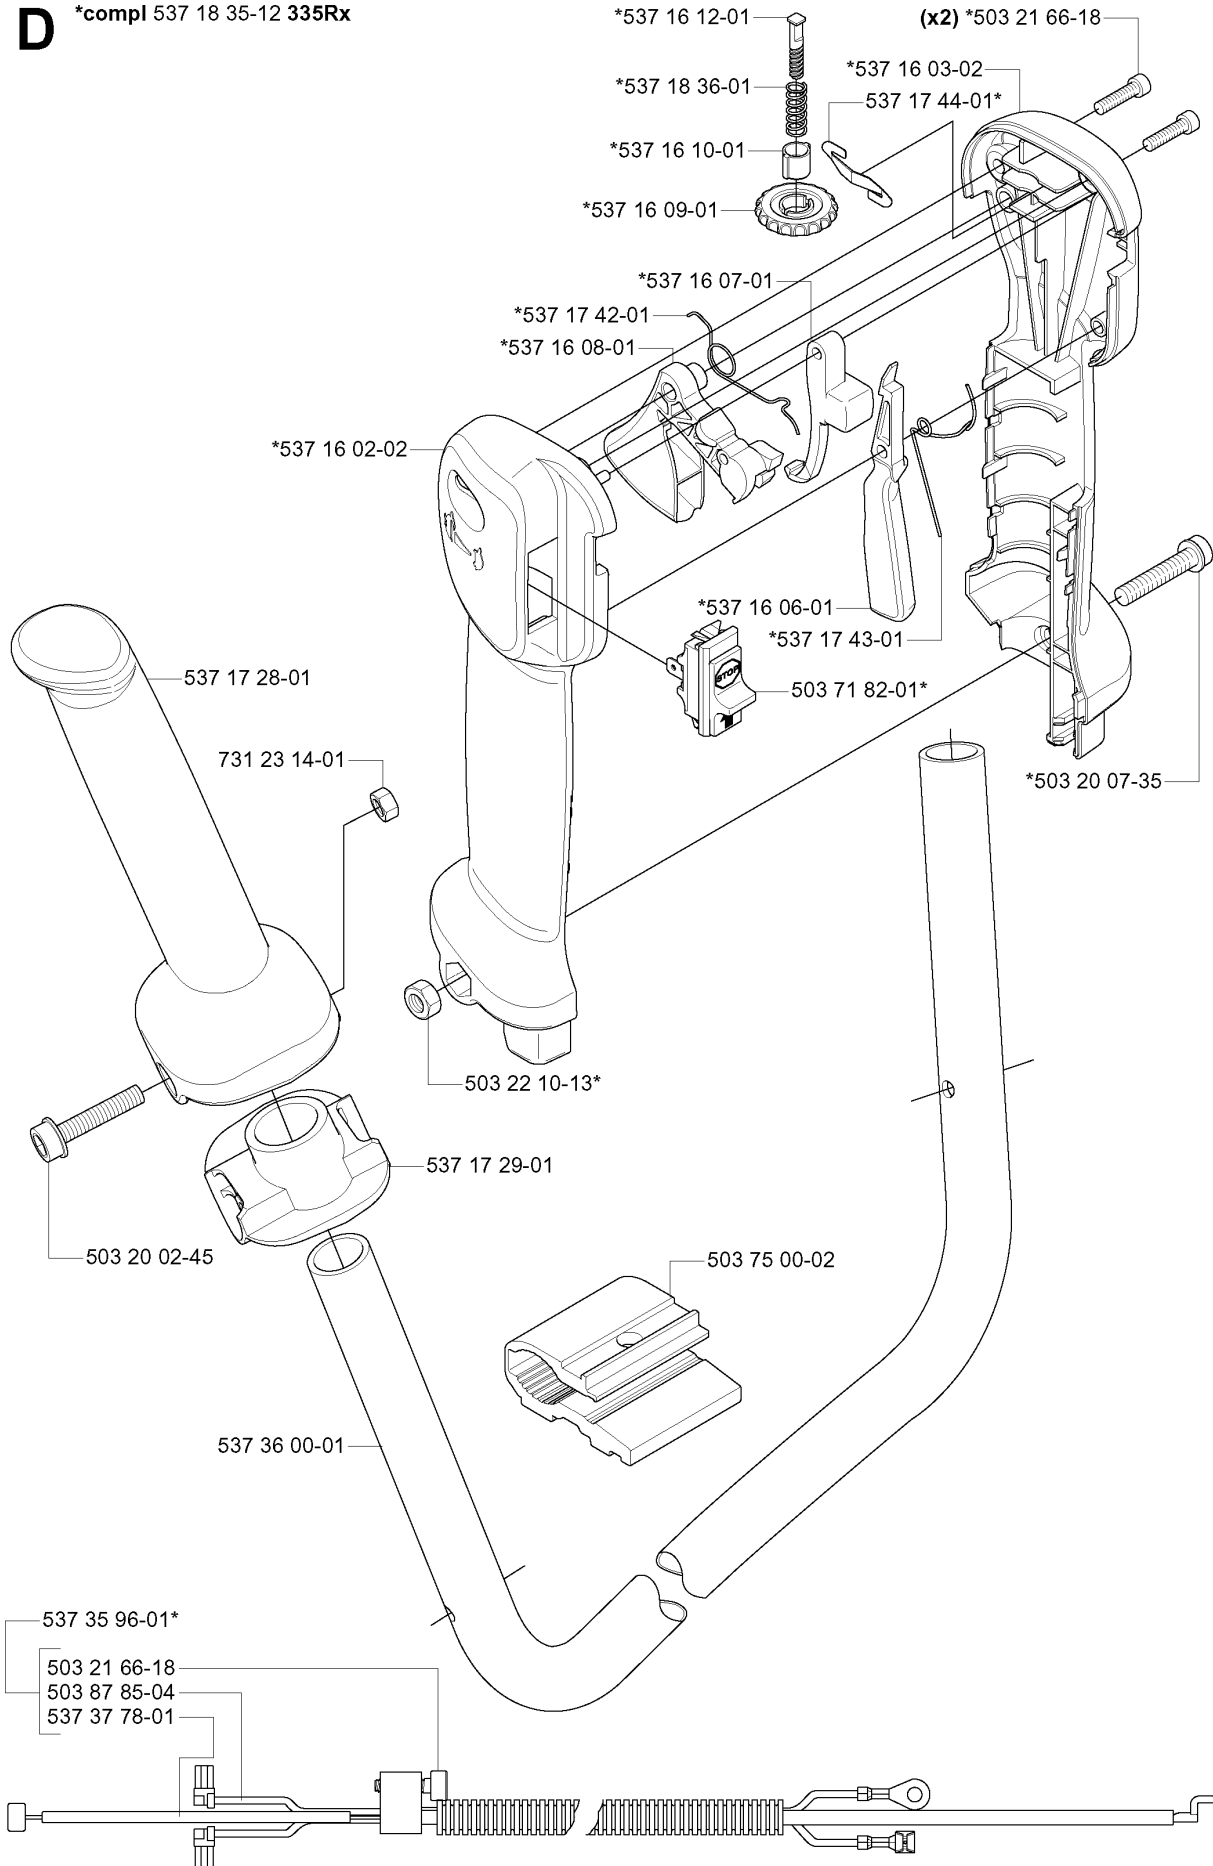

D *compl 537 18 35-12 335Rx