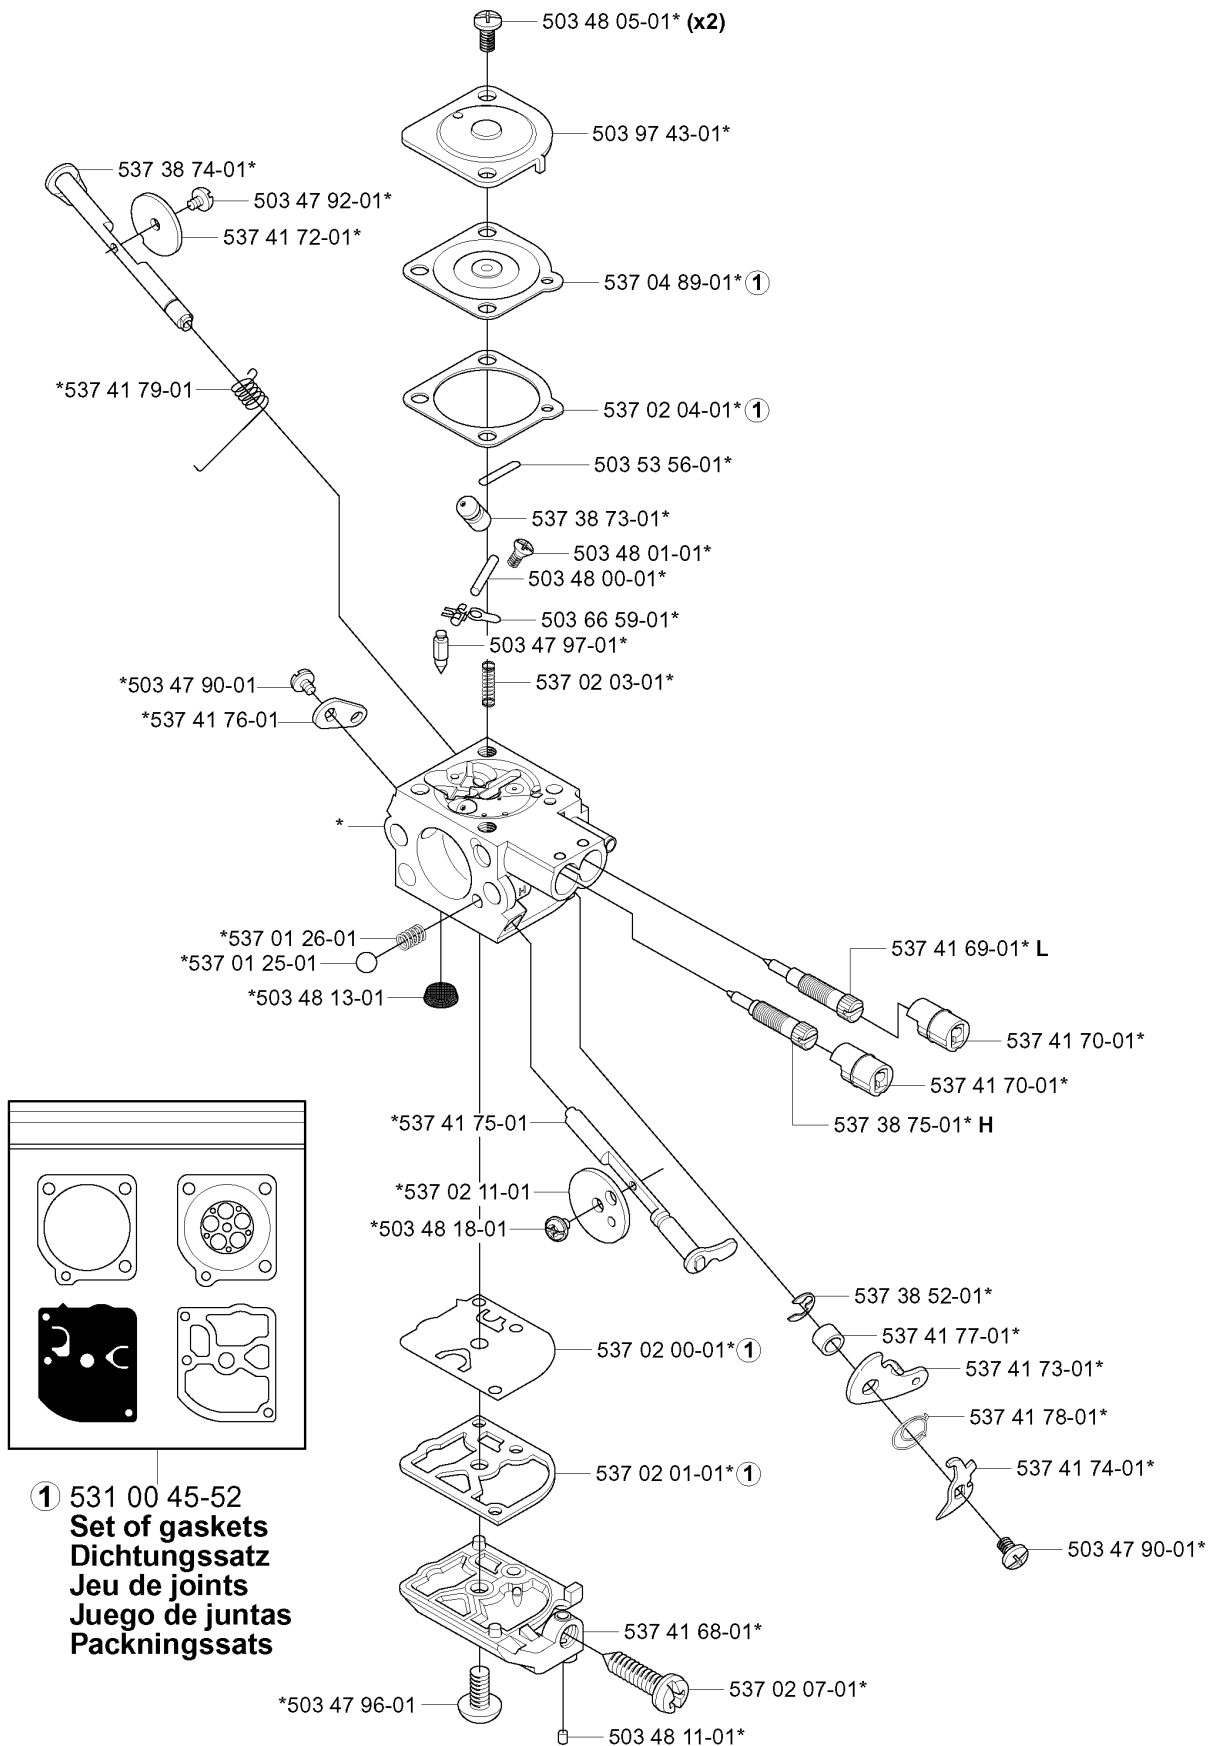

H

*compl 537 21 47-01

STARTER

335 R X-SERIES, 2005-06

Part No	Description	Remark	QTY KIT
503 20 03-20	SCREW IHSCFM		3
503 21 77-16	SCREW IHSCT		1
503 85 99-01	RECOIL SPRING		1
503 87 33-04	STARTER PAWL BRIDGE		1
503 87 36-01	SPRING		2
505 30 51-25	STARTER CORD		1
537 00 84-01	STARTER HANDLE		1
537 21 47-01	STARTER ASSY		1
537 32 24-05	LABEL	333R	1
537 32 24-05	LABEL	333R	1
537 32 24-06	LABEL	335RX	1
537 32 24-06	LABEL	335RX	1
537 32 45-01	STARTER		1
537 32 50-01	STARTER PULLEY		1
537 37 38-02	TUBULAR RIVET		3
544 01 14-01	STARTER PAWL		2
735 31 08-20	E-CLIP		2

Q *compl 503 28 31-20 (ZAMA C1Q-EL30)

Zama C1Q-EL30

CARBURETOR DETAILS

335 R X-SERIES, 2005-06

Part No	Description	Remark	QTY KIT
503 28 31-20	CARBURETTOR	ZAMA C1Q-EL30	1
503 47 90-01	SCREW		1
503 47 90-01	SCREW		1
503 47 92-01	SCREW		1
503 47 96-01	SCREW		1
503 47 97-01	VALVE		1
503 48 00-01	PIN RETAINING SCREW		1
503 48 01-01	SCREW		1
503 48 05-01	SCREW		2
503 48 11-01	PIECE		1
503 48 13-01	STRAINER		1
503 48 18-01	SCREW		1
503 53 56-01	PLUG WELCH		1
503 66 59-01	LEVER		1
503 97 43-01	COVER		1
531 00 45-52	GASKET KIT	SET OF GASKETS	1
537 01 25-01	BALL		1
537 01 26-01	SPRING		1
537 02 00-01	DIAPHRAGM PUMP	531 00 45-52 SET OF GASKETS	1
537 02 01-01	GASKET	531 00 45-52 SET OF GASKETS	1
537 02 03-01	SPRING		1
537 02 04-01	GASKET	531 00 45-52 SET OF GASKETS	1
537 02 07-01	SCREW		1
537 02 11-01	VALVE		1
537 04 89-01	DIAPHRAGM	531 00 45-52 SET OF GASKETS	1
537 38 52-01	CLIP		1
537 38 73-01	NOZZLE ASSY		1
537 38 74-01	SHAFT ASSY		1
537 38 75-01	SCREW	H	1
537 41 68-01	COVER		1
537 41 69-01	SCREW	L	1
537 41 70-01	LIMITER CAP		1
537 41 70-01	LIMITER CAP		1
537 41 72-01	VALVE		1
537 41 73-01	LEVER		1
537 41 74-01	LEVER		1
537 41 75-01	SHAFT ASSY		1
537 41 76-01	LEVER		1
537 41 77-01	COLLAR		1
537 41 78-01	SPRING THROTT.RETURN		1
537 41 79-01	SPRING THROTT.RETURN		1