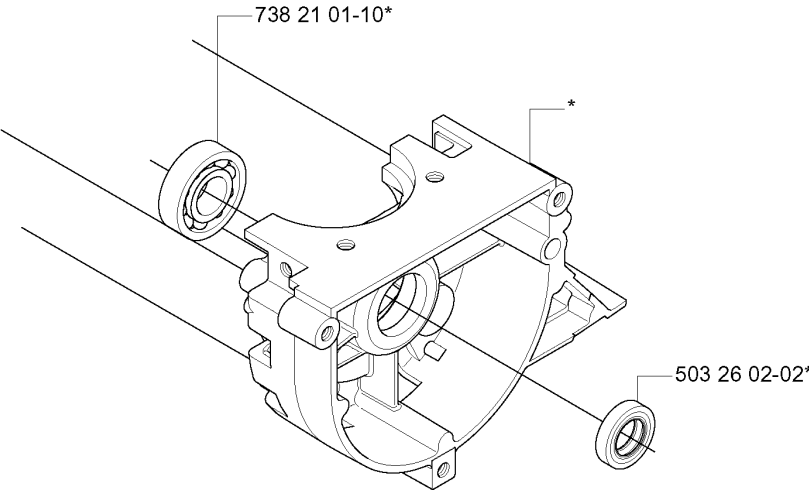

P *compl 544 03 89-01