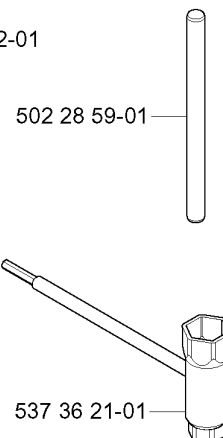

502 28 59-01

537 36 21-01

(300mm) 502 26 23-01