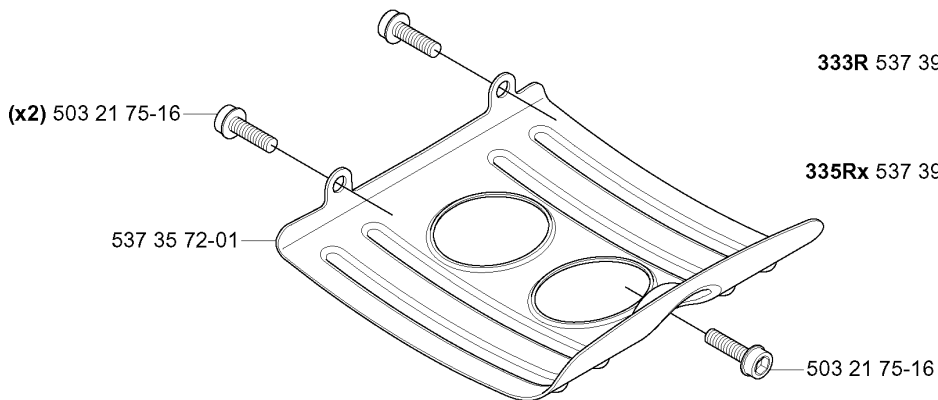

E

CLUTCH

335 R X-SERIES, 2005-06

Part No	Description	Remark	QTY KIT
503 20 03-20	SCREW IHSCFM		3
503 20 03-20	SCREW IHSCFM		3
503 24 07-02	PARALLEL PIN		2
503 96 13-01	SCREW		2
537 04 68-01	WASHER		1
537 30 29-01	CLUTCH COVER		1
537 31 00-01	COVER		1
537 31 01-01	COMPRESSION SLEEVE		1
537 32 27-01	ANTIVIBRATION ELEMENT		1
537 32 61-01	COVER		1
537 34 04-01	CLUTCH		1
537 35 29-01	CLUTCH DRUM		1
537 41 57-01	WASHER		1
537 41 81-01	SCREW		2
537 42 72-01	SPRING		1
725 53 33-55	SCREW IHSCM		1
735 31 14-00	CIRCLIP		1
735 31 28-10	CIRCLIP		1
738 21 01-04	BALL BEARING		1

F *compl 537 41 44-01 335Rx
*compl 537 41 44-02 333R

333R 537 39 52-05 
333R

335Rx 537 39 52-06 
335R

COVER

335 R X-SERIES, 2005-06

Part No	Description	Remark	QTY KIT
503 20 03-20	SCREW IHSCFM		1
503 20 03-20	SCREW IHSCFM		1
503 21 29-10	SCREW CCRPANT		4
503 21 75-16	SCREW IHSCFT		1
503 21 75-16	SCREW IHSCFT		2
537 35 72-01	PROTECTIVE PLATE		1
537 37 38-02	TUBULAR RIVET		1
537 37 38-03	TUBULAR RIVET		1
537 39 52-05	LABEL	333R	1
537 39 52-06	LABEL	335RX	1
537 41 44-01	CYLINDER COVER	335RX	1
537 41 44-02	CYLINDER COVER	333R	1
537 42 51-01	HEAT PROTECTOR		1