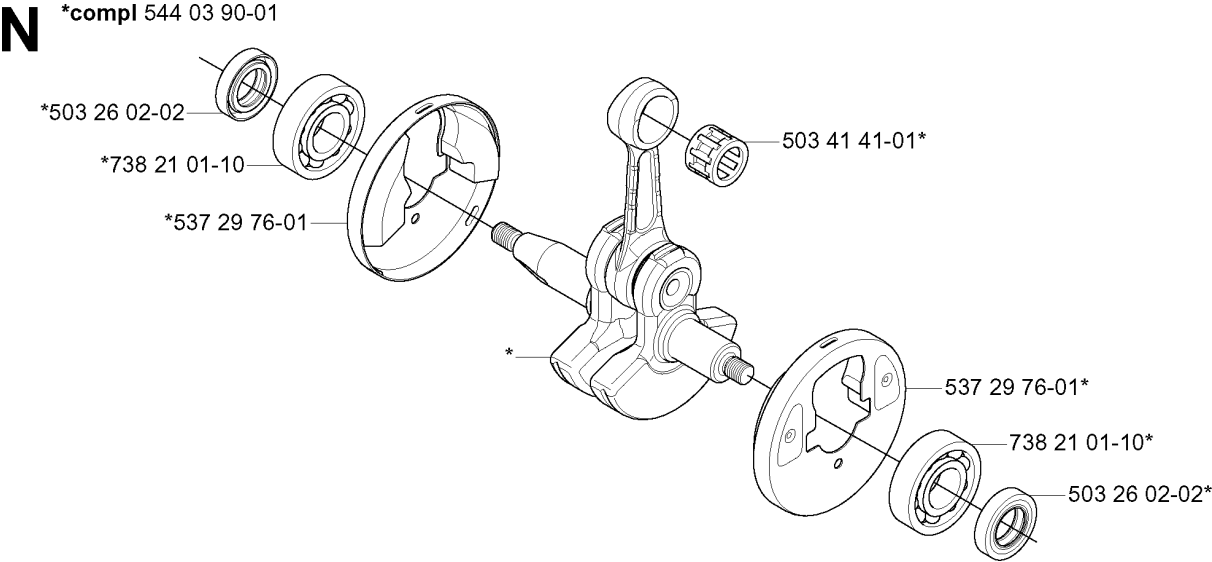

M

****compl 544 03 95-01 335Rx**

***compl 544 03 94-01 333R**

CYLINDER PISTON

335 R X-SERIES, 2005-06

Part No	Description	Remark	QTY KIT
503 20 08-23	SCREW IHSCM		4
503 20 08-23	SCREW IHSCM		4
503 28 90-52	PISTON RING		2
503 28 91-19	PISTON PIN		1
503 41 41-01	NEEDLE BEARING		1
503 66 54-01	DECOMPRESSION VALVE	335RX	1
504 34 00-04	FITTING	335RX	1
537 18 00-01	PROTECTIVE CAP	335RX	1
537 31 28-01	PISTON		1
537 32 09-01	HOSE CLAMP	335RX	1
537 33 30-01	GASKET		1
537 33 30-01	GASKET		1
544 03 94-01	CYLINDER ASSY	333R	1
544 03 95-01	CYLINDER ASSY	335RX	1
737 44 10-00	SNAP RING		2

CRANKSHAFT

335 R X-SERIES, 2005-06

Part No	Description	Remark	QTY KIT
503 26 02-02	SEALING RING		1
503 26 02-02	SEALING RING		1
503 41 41-01	NEEDLE BEARING		1
537 29 76-01	CUP		1
537 29 76-01	CUP		1
544 03 90-01	CRANKSHAFT ASSY		1
738 21 01-10	BALL BEARING		1
738 21 01-10	BALL BEARING		1