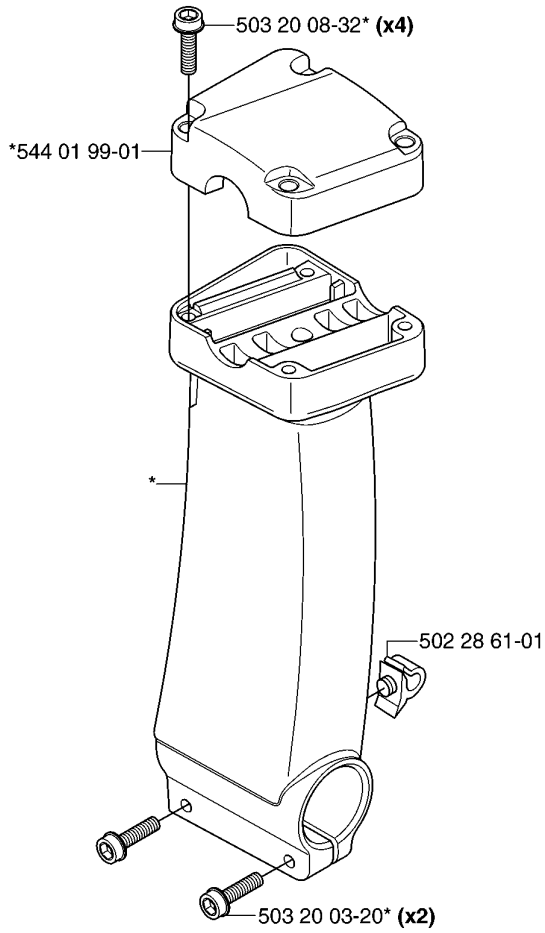

B *compl 537 21 42-01(333R, 335Rx)

**compl 537 34 97-01

SHAFT

335 RJX, 2007-01

Part No	Description	Remark	QTY KIT
503 21 75-16	SCREW IHSCFT		1
537 13 04-02	KNOB		1
537 21 41-01	TUBE		1
537 21 42-01	TUBE		1
537 29 48-01	LABEL		1
537 31 39-01	GUIDE		1
537 34 97-01	LOOP		1
537 34 98-01	LOOP		1
537 35 01-01	LOOP		1
537 35 52-01	DRIVE SHAFT		1
537 36 02-01	SPACER		1
537 36 02-02	SPACER		1
537 37 61-01	WIRING		1
725 23 31-51	SCREW		1

C

HANDLE

335 RJX, 2007-01

Part No	Description	Remark	QTY KIT
502 19 71-01	SQUARE NUT		1
503 21 68-16	SCREW IHST		3
503 23 00-61	WASHER		1
503 87 90-01	KNOB		1
503 99 78-01	HANDLE		1
544 10 10-02	HANDLE LOOP		1
544 10 11-01	BLOCK.SPACING		1
725 23 78-51	SCREW EHHM		1
725 23 80-51	SCREW EHHM		1

D 333R
*compl 544 22 58-01

D 335Rx

TOWER

335 RJX, 2007-01

Part No	Description	Remark	QTY KIT
502 19 71-01	SQUARE NUT		1
502 20 38-01	KNOB		1
502 28 61-01	CLIP		1
502 28 61-01	CLIP		1
503 20 02-25	SCREW IHSCFM		2
503 20 03-20	SCREW IHSCFM		2
503 20 08-32	SCREW IHSCM		4
503 21 06-19	SCREW IHST		4
537 34 86-01	BRACKET		1
537 34 87-01	HUB CAP		1
537 34 88-01	COMPRESSION SLEEVE		1
537 34 89-01	ANTIVIBRATION ELEMENT		1
537 37 63-01	COVER		1
544 01 99-01	HANDLEBAR BRACKET		1
544 22 58-01	HANDLEBAR BRACKET		1
725 23 82-85	SCREW EHHM		1
731 23 14-01	HEXAGON NUT		2

H

CLUTCH

335 RJX, 2007-01

Part No	Description	Remark	QTY KIT
503 20 03-20	SCREW IHSCFM		3
503 20 03-20	SCREW IHSCFM		3
503 24 07-02	PARALLEL PIN		2
503 96 13-02	SCREW		2
537 04 68-01	WASHER		1
537 30 29-01	CLUTCH COVER		1
537 31 00-01	COVER		1
537 31 01-01	COMPRESSION SLEEVE		1
537 31 01-02	COMPRESSION SLEEVE		1
537 32 27-01	ANTIVIBRATION ELEMENT		1
537 32 61-01	COVER		1
537 34 04-01	CLUTCH		1
537 35 29-01	CLUTCH DRUM		1
537 41 57-01	WASHER		1
537 41 81-01	SCREW		2
537 42 72-01	SPRING		1
544 11 97-01	COVER		1
725 53 33-55	SCREW IHSCM		1
735 31 14-00	CIRCLIP		1
735 31 28-10	CIRCLIP		1
738 21 01-04	BALL BEARING		1
740 42 06-00	O-RING		2