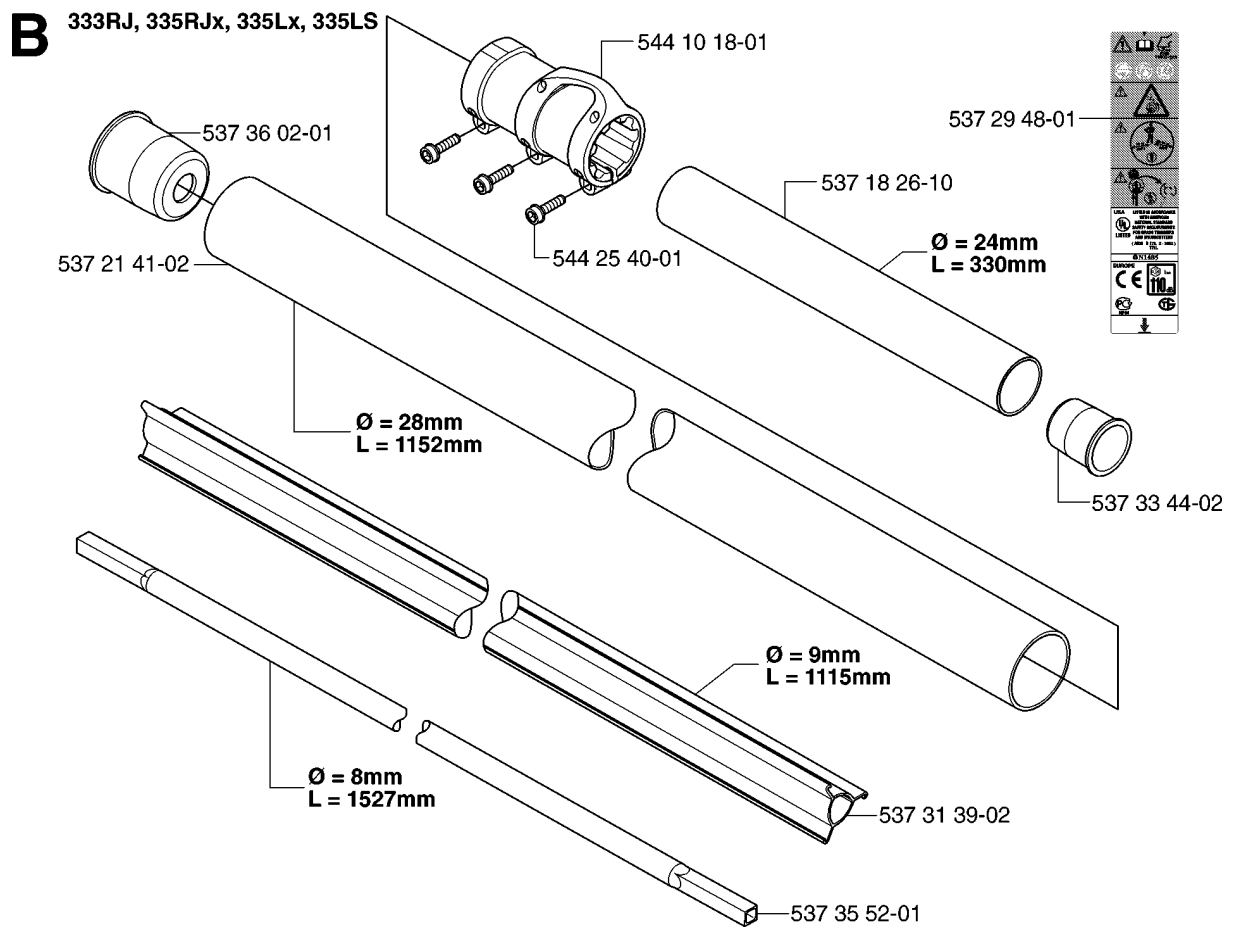

SPARE PARTS LIST

BRUSHCUTTERS/CLEARING SAWS

335 RJX, 2007-01

A *compl 544 21 64-01 (333R, 335Rx) (1:1.4)
**compl 537 29 58-02 (333RJ, 335RJx, 335Lx, 335LS) (1:1.29)

BEVEL GEAR

335 RJX, 2007-01

Part No	Description	Remark	QTY KIT
503 20 02-10	SCREW IHSCFM		1
503 20 03-25	SCREW IHSCFM		1
503 20 15-01	SCREW IHHM		1
503 22 73-01	NUT		1
503 25 28-01	BALL BEARING		1
537 14 74-01	MAGNET		1
537 18 95-01	SCREW		1
537 29 58-02	BEVEL GEAR		1
537 34 35-01	SUPPORT FLANGE		1
537 35 14-01	DRIVER		1
544 08 76-01	CLAMP		1
544 21 64-01	GEAR		1
735 31 14-00	CIRCLIP		1
735 31 28-10	CIRCLIP		1
735 31 31-10	CIRCLIP		1
738 21 01-10	BALL BEARING		1
738 21 01-12	BALL BEARING		1
738 21 99-00	BALL BEARING		1

B *compl 537 21 42-01(333R, 335Rx)

**compl 537 34 97-01

SHAFT

335 RJX, 2007-01

Part No	Description	Remark	QTY KIT
503 21 75-16	SCREW IHSCFT		1
537 13 04-02	KNOB		1
537 21 41-01	TUBE		1
537 21 42-01	TUBE		1
537 29 48-01	LABEL		1
537 31 39-01	GUIDE		1
537 34 97-01	LOOP		1
537 34 98-01	LOOP		1
537 35 01-01	LOOP		1
537 35 52-01	DRIVE SHAFT		1
537 36 02-01	SPACER		1
537 36 02-02	SPACER		1
537 37 61-01	WIRING		1
725 23 31-51	SCREW		1

SHAFT

335 RJX, 2007-01

Part No	Description	Remark	QTY KIT
537 18 26-10	TUBE		1
537 21 41-02	TUBE		1
537 29 48-01	LABEL		1
537 31 39-02	GUIDE		1
537 33 44-02	SPACER		1
537 35 52-01	DRIVE SHAFT		1
537 36 02-01	SPACER		1
544 10 18-01	SLEEVE		1
544 25 40-01	SCREW		1

D 333R
*compl 544 22 58-01

D 335Rx

TOWER

335 RJX, 2007-01

Part No	Description	Remark	QTY KIT
502 19 71-01	SQUARE NUT		1
502 20 38-01	KNOB		1
502 28 61-01	CLIP		1
502 28 61-01	CLIP		1
503 20 02-25	SCREW IHSCFM		2
503 20 03-20	SCREW IHSCFM		2
503 20 08-32	SCREW IHSCM		4
503 21 06-19	SCREW IHST		4
537 34 86-01	BRACKET		1
537 34 87-01	HUB CAP		1
537 34 88-01	COMPRESSION SLEEVE		1
537 34 89-01	ANTIVIBRATION ELEMENT		1
537 37 63-01	COVER		1
544 01 99-01	HANDLEBAR BRACKET		1
544 22 58-01	HANDLEBAR BRACKET		1
725 23 82-85	SCREW EHHM		1
731 23 14-01	HEXAGON NUT		2