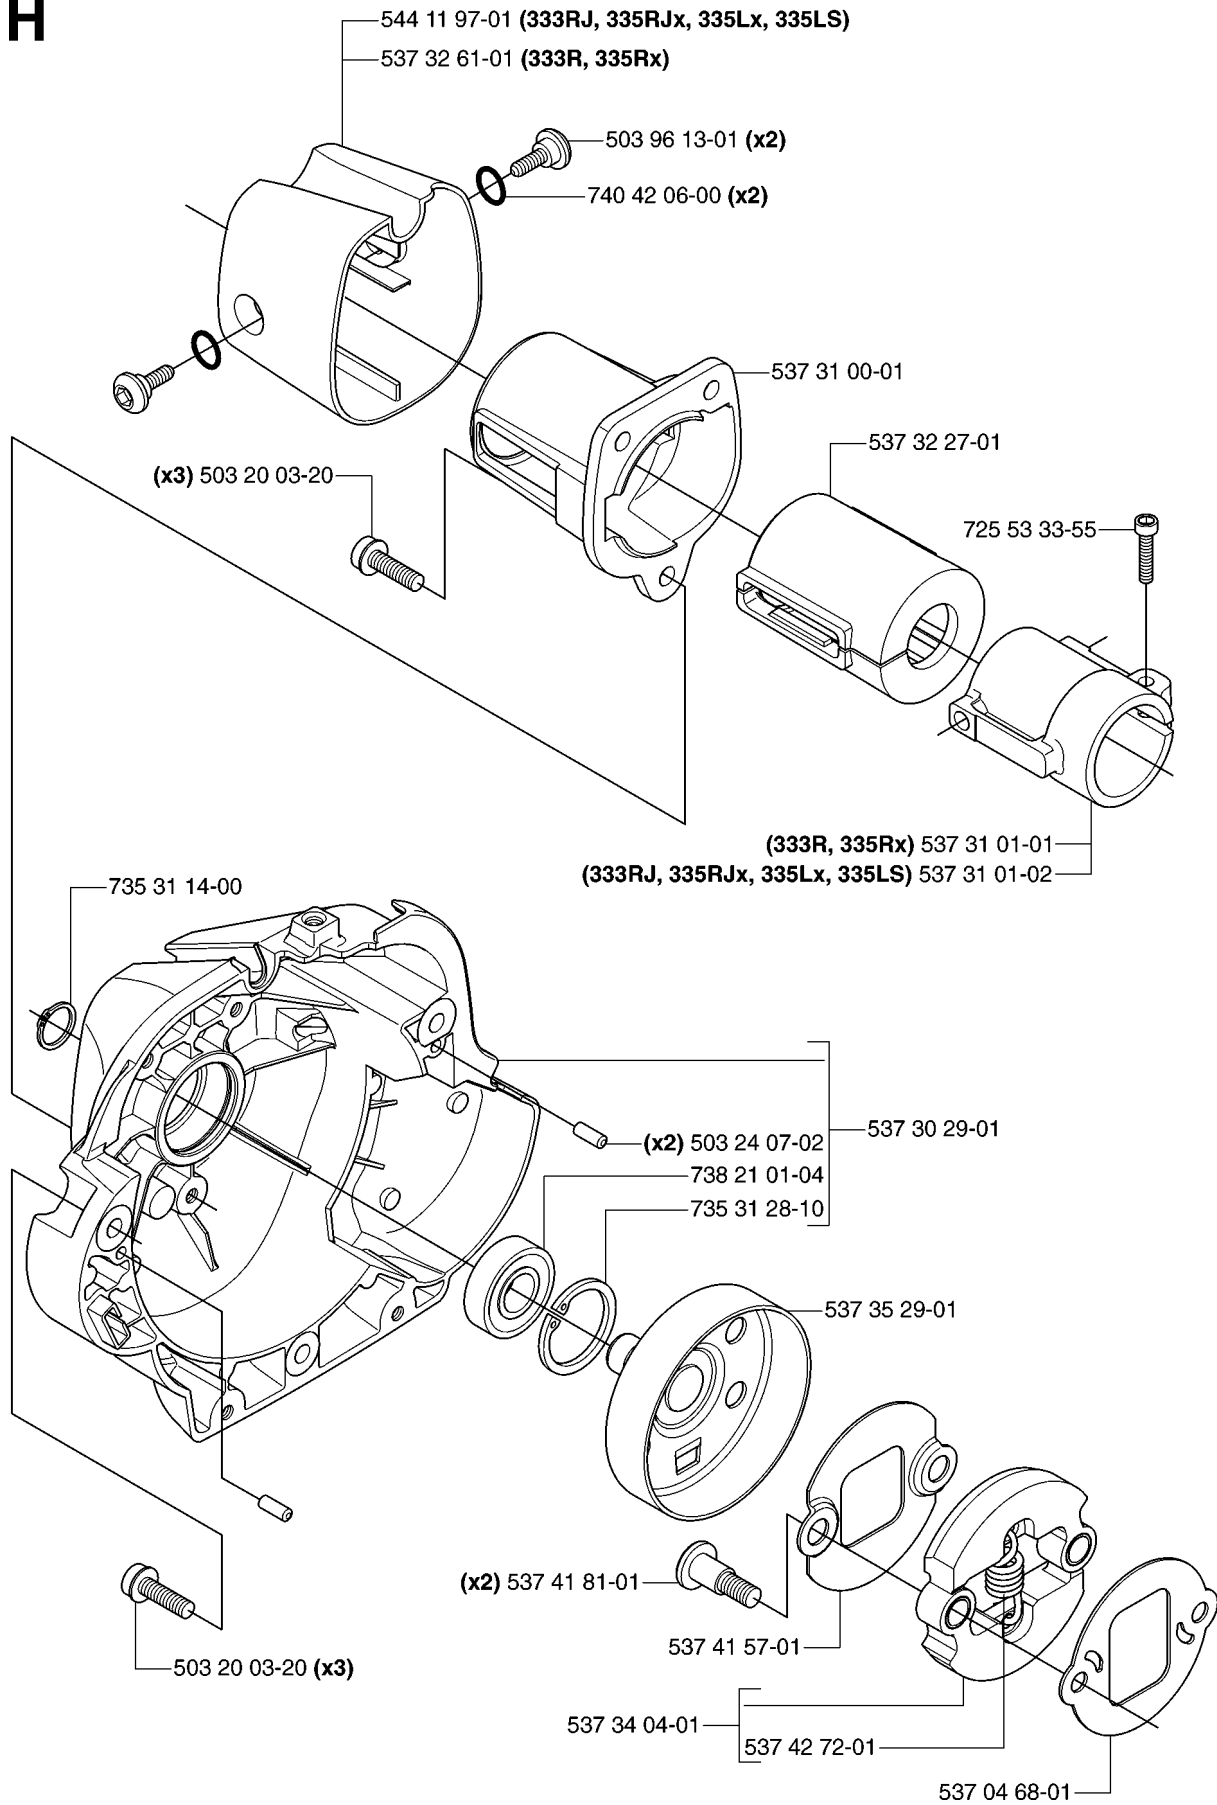

D 333R
*compl 544 22 58-01

D 335Rx

TOWER

335 RJX, 2007-01

Part No	Description	Remark	QTY KIT
502 19 71-01	SQUARE NUT		1
502 20 38-01	KNOB		1
502 28 61-01	CLIP		1
502 28 61-01	CLIP		1
503 20 02-25	SCREW IHSCFM		2
503 20 03-20	SCREW IHSCFM		2
503 20 08-32	SCREW IHSCM		4
503 21 06-19	SCREW IHST		4
537 34 86-01	BRACKET		1
537 34 87-01	HUB CAP		1
537 34 88-01	COMPRESSION SLEEVE		1
537 34 89-01	ANTIVIBRATION ELEMENT		1
537 37 63-01	COVER		1
544 01 99-01	HANDLEBAR BRACKET		1
544 22 58-01	HANDLEBAR BRACKET		1
725 23 82-85	SCREW EHHM		1
731 23 14-01	HEXAGON NUT		2

G *compl 544 14 36-02 (333RJ, 335Lx, 335LS, 335RJx)

**compl 544 14 49-01

HANDLE & CONTROLS

335 RJX, 2007-01

Part No	Description	Remark	QTY KIT
503 20 03-20	SCREW IHSCFM		1
503 21 66-18	SCREW IHSCT		5
503 87 79-03	THROTTLE TRIGGER		1
503 87 80-01	THROTTLE LOCKOUT		1
503 87 85-06	SHORT CIRCUIT CABLE		1
503 91 81-01	THROTTLE LEVER		1
503 96 14-01	ABSORBER		1
537 41 90-01	SWITCH		1
544 10 02-02	HANDLE HALF		1
544 10 03-02	HANDLE HALF		1
544 10 08-01	RECOIL SPRING		1
544 10 17-02	DAMPER		1
544 10 17-02	DAMPER		1
544 11 21-01	RETAINER		1
544 14 36-02	CONTROL		1
544 14 49-01	WIRING ASSY		1
544 17 17-02	THROTTLE WIRE ASSY		1
544 23 84-01	HANDLE HALF		1
544 23 85-01	HANDLE HALF		1
731 23 14-01	HEXAGON NUT		1

H

CLUTCH

335 RJX, 2007-01

Part No	Description	Remark	QTY KIT
503 20 03-20	SCREW IHSCFM		3
503 20 03-20	SCREW IHSCFM		3
503 24 07-02	PARALLEL PIN		2
503 96 13-02	SCREW		2
537 04 68-01	WASHER		1
537 30 29-01	CLUTCH COVER		1
537 31 00-01	COVER		1
537 31 01-01	COMPRESSION SLEEVE		1
537 31 01-02	COMPRESSION SLEEVE		1
537 32 27-01	ANTIVIBRATION ELEMENT		1
537 32 61-01	COVER		1
537 34 04-01	CLUTCH		1
537 35 29-01	CLUTCH DRUM		1
537 41 57-01	WASHER		1
537 41 81-01	SCREW		2
537 42 72-01	SPRING		1
544 11 97-01	COVER		1
725 53 33-55	SCREW IHSCM		1
735 31 14-00	CIRCLIP		1
735 31 28-10	CIRCLIP		1
738 21 01-04	BALL BEARING		1
740 42 06-00	O-RING		2