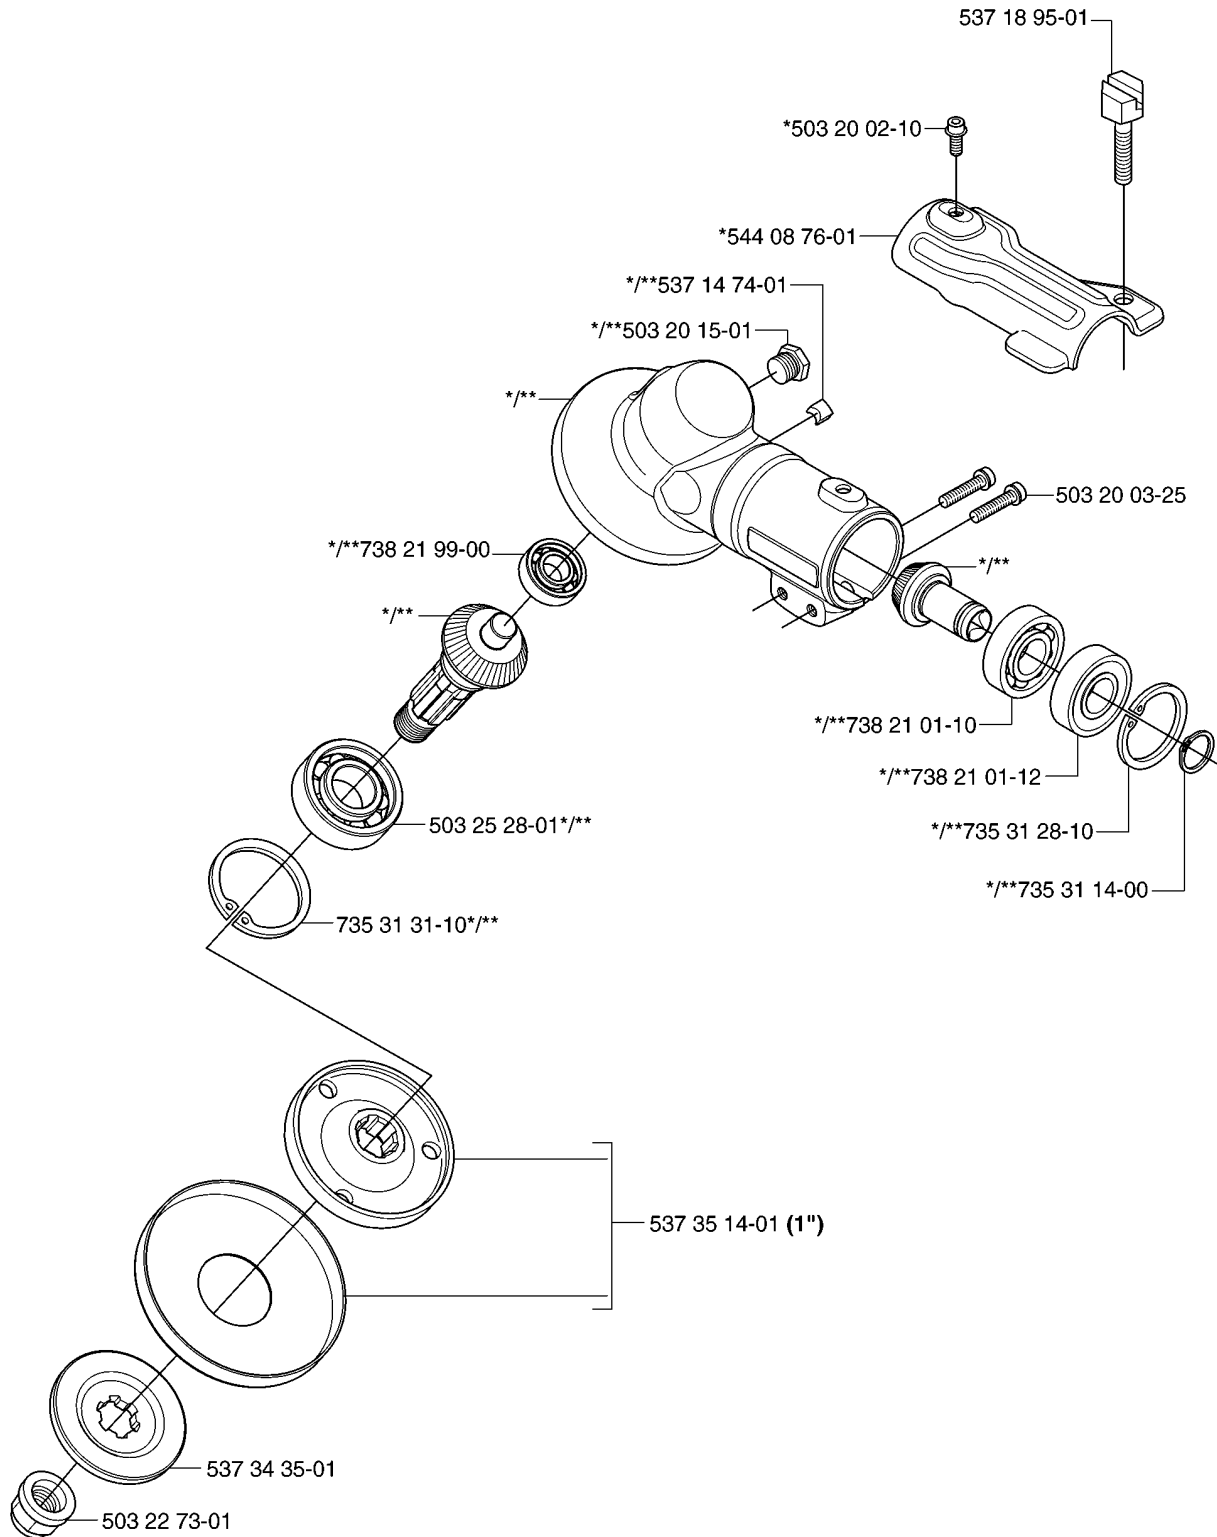

SPARE PARTS LIST

BRUSHCUTTERS/CLEARING SAWS

335 RJX, 2007-01

A *compl 544 21 64-01 (333R, 335Rx) (1:1.4)
**compl 537 29 58-02 (333RJ, 335RJx, 335Lx, 335LS) (1:1.29)

BEVEL GEAR

335 RJX, 2007-01

Part No	Description	Remark	QTY KIT
503 20 02-10	SCREW IHSCFM		1
503 20 03-25	SCREW IHSCFM		1
503 20 15-01	SCREW IHHM		1
503 22 73-01	NUT		1
503 25 28-01	BALL BEARING		1
537 14 74-01	MAGNET		1
537 18 95-01	SCREW		1
537 29 58-02	BEVEL GEAR		1
537 34 35-01	SUPPORT FLANGE		1
537 35 14-01	DRIVER		1
544 08 76-01	CLAMP		1
544 21 64-01	GEAR		1
735 31 14-00	CIRCLIP		1
735 31 28-10	CIRCLIP		1
735 31 31-10	CIRCLIP		1
738 21 01-10	BALL BEARING		1
738 21 01-12	BALL BEARING		1
738 21 99-00	BALL BEARING		1

B *compl 537 21 42-01(333R, 335Rx)

**compl 537 34 97-01

SHAFT

335 RJX, 2007-01

Part No	Description	Remark	QTY KIT
503 21 75-16	SCREW IHSCFT		1
537 13 04-02	KNOB		1
537 21 41-01	TUBE		1
537 21 42-01	TUBE		1
537 29 48-01	LABEL		1
537 31 39-01	GUIDE		1
537 34 97-01	LOOP		1
537 34 98-01	LOOP		1
537 35 01-01	LOOP		1
537 35 52-01	DRIVE SHAFT		1
537 36 02-01	SPACER		1
537 36 02-02	SPACER		1
537 37 61-01	WIRING		1
725 23 31-51	SCREW		1

SHAFT

335 RJX, 2007-01

Part No	Description	Remark	QTY KIT
537 18 26-10	TUBE		1
537 21 41-02	TUBE		1
537 29 48-01	LABEL		1
537 31 39-02	GUIDE		1
537 33 44-02	SPACER		1
537 35 52-01	DRIVE SHAFT		1
537 36 02-01	SPACER		1
544 10 18-01	SLEEVE		1
544 25 40-01	SCREW		1

D 333R
*compl 544 22 58-01

D 335Rx

TOWER

335 RJX, 2007-01

Part No	Description	Remark	QTY KIT
502 19 71-01	SQUARE NUT		1
502 20 38-01	KNOB		1
502 28 61-01	CLIP		1
502 28 61-01	CLIP		1
503 20 02-25	SCREW IHSCFM		2
503 20 03-20	SCREW IHSCFM		2
503 20 08-32	SCREW IHSCM		4
503 21 06-19	SCREW IHST		4
537 34 86-01	BRACKET		1
537 34 87-01	HUB CAP		1
537 34 88-01	COMPRESSION SLEEVE		1
537 34 89-01	ANTIVIBRATION ELEMENT		1
537 37 63-01	COVER		1
544 01 99-01	HANDLEBAR BRACKET		1
544 22 58-01	HANDLEBAR BRACKET		1
725 23 82-85	SCREW EHHM		1
731 23 14-01	HEXAGON NUT		2