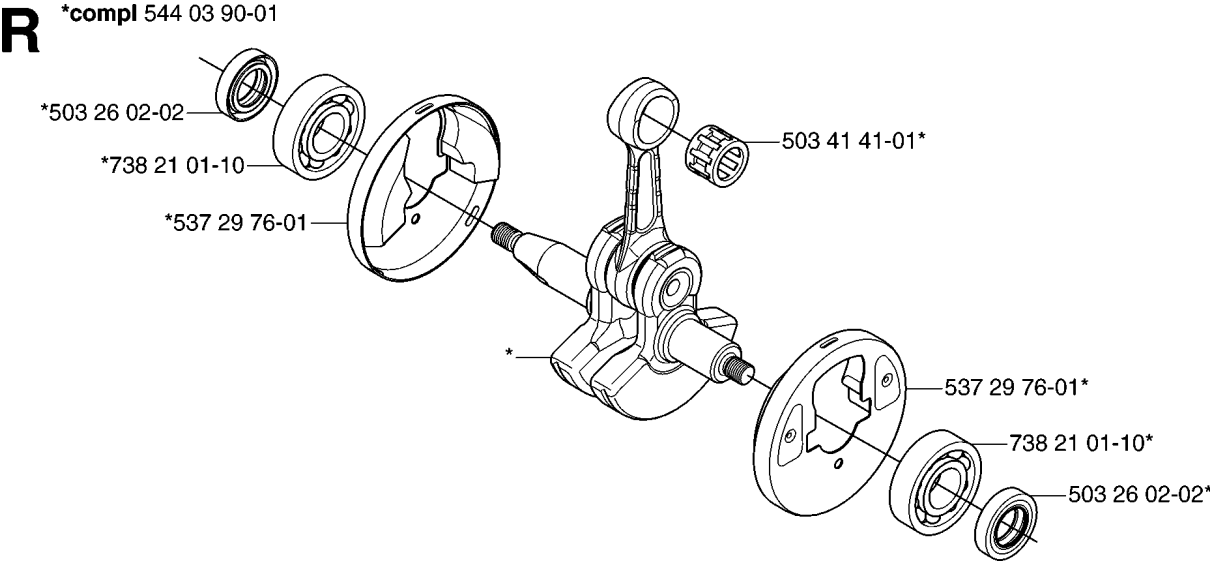

K1 333R, 333RJ
335FR, 335LS, 335Lx, 335RJx, 335Rx.
STARTER

STARTER

335 RJX, 2007-01

Ref	Part No	Description	Remark	QTY KIT	
1	537 32 24-05	LABEL	333R	1	
1	537 32 24-06	LABEL	335Rx	1	
1	537 32 24-09	LABEL	335FR	1	
1	537 32 24-08	LABEL	335LS	1	
2	503 21 79-20	SCREW IH SCT		1	11
3	535 07 23-01	WASHER		1	11
4	537 32 50-02	STARTER PULLEY		1	11
5	503 85 99-01	RECOIL SPRING		1	11
6	537 37 38-02	TUBULAR RIVET		3	11
7	505 30 51-25	STARTER CORD		1	11
8	503 54 39-01	STARTER HANDLE		1	11
9	544 27 93-01	STARTER		1	11
10	503 20 03-20	SCREW IH SCFM		3	11
11	537 21 47-03	STARTER ASSY		1	
12	503 87 33-05	BRIDGE		1	
13	735 31 08-20	E-CLIP		2	12
14	503 87 36-01	SPRING		1	12
15	503 87 35-02	STARTER PAWL		2	12

Q *compl 544 40 06-01 Ø = 38mm

CYLINDER PISTON

335 RJX, 2007-01

Part No	Description	Remark	QTY KIT
503 20 08-23	SCREW IHSCM		4
503 28 90-54	PISTON RING		2
503 28 91-19	PISTON PIN		1
503 41 41-01	NEEDLE BEARING		1
537 31 28-02	PISTON		1
537 33 30-01	GASKET		1
544 40 06-01	CYLINDER ASSY		1
737 44 10-00	SNAP RING		2