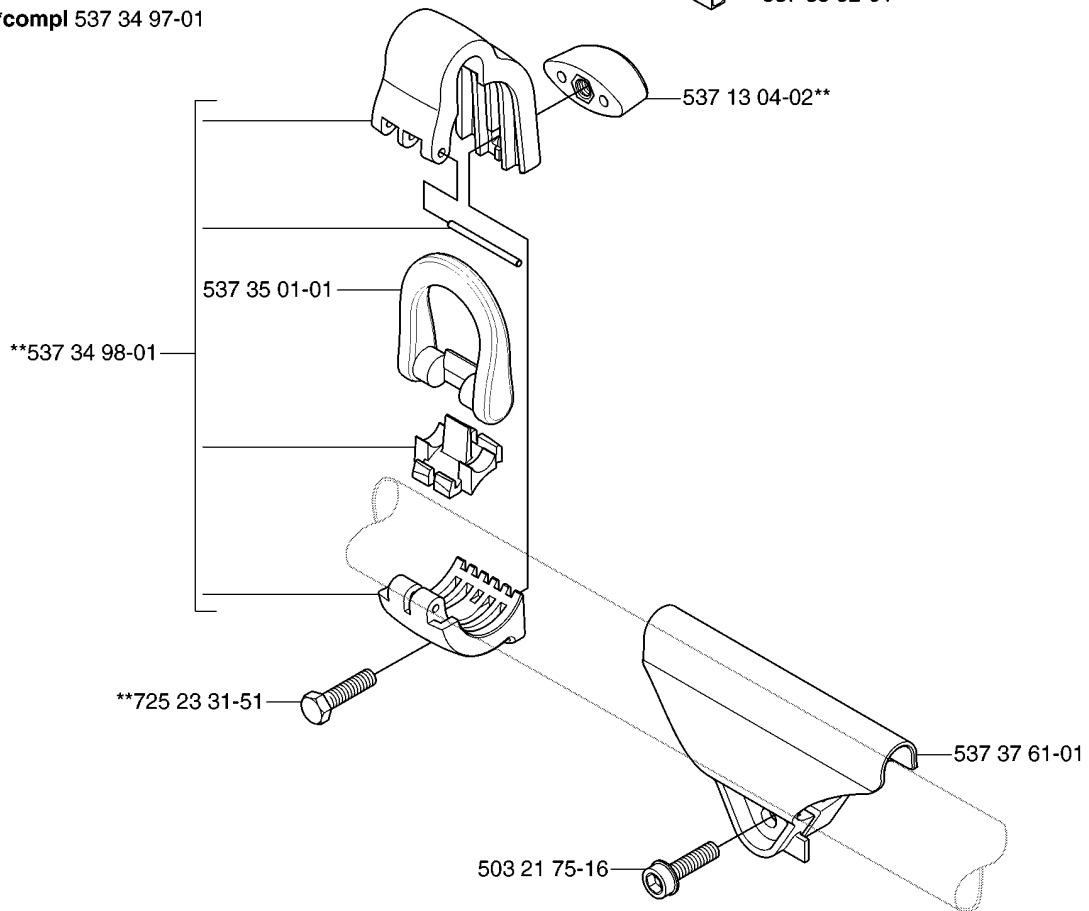

SPARE PARTS LIST

BRUSHCUTTERS/CLEARING SAWS

335 RJX, 2007-01

A *compl 544 21 64-01 (333R, 335Rx) (1:1.4)
**compl 537 29 58-02 (333RJ, 335RJx, 335Lx, 335LS) (1:1.29)

BEVEL GEAR

335 RJX, 2007-01

Part No	Description	Remark	QTY KIT
503 20 02-10	SCREW IHSCFM		1
503 20 03-25	SCREW IHSCFM		1
503 20 15-01	SCREW IHHM		1
503 22 73-01	NUT		1
503 25 28-01	BALL BEARING		1
537 14 74-01	MAGNET		1
537 18 95-01	SCREW		1
537 29 58-02	BEVEL GEAR		1
537 34 35-01	SUPPORT FLANGE		1
537 35 14-01	DRIVER		1
544 08 76-01	CLAMP		1
544 21 64-01	GEAR		1
735 31 14-00	CIRCLIP		1
735 31 28-10	CIRCLIP		1
735 31 31-10	CIRCLIP		1
738 21 01-10	BALL BEARING		1
738 21 01-12	BALL BEARING		1
738 21 99-00	BALL BEARING		1

B *compl 537 21 42-01(333R, 335Rx)

**compl 537 34 97-01

SHAFT

335 RJX, 2007-01

Part No	Description	Remark	QTY KIT
503 21 75-16	SCREW IHSCFT		1
537 13 04-02	KNOB		1
537 21 41-01	TUBE		1
537 21 42-01	TUBE		1
537 29 48-01	LABEL		1
537 31 39-01	GUIDE		1
537 34 97-01	LOOP		1
537 34 98-01	LOOP		1
537 35 01-01	LOOP		1
537 35 52-01	DRIVE SHAFT		1
537 36 02-01	SPACER		1
537 36 02-02	SPACER		1
537 37 61-01	WIRING		1
725 23 31-51	SCREW		1