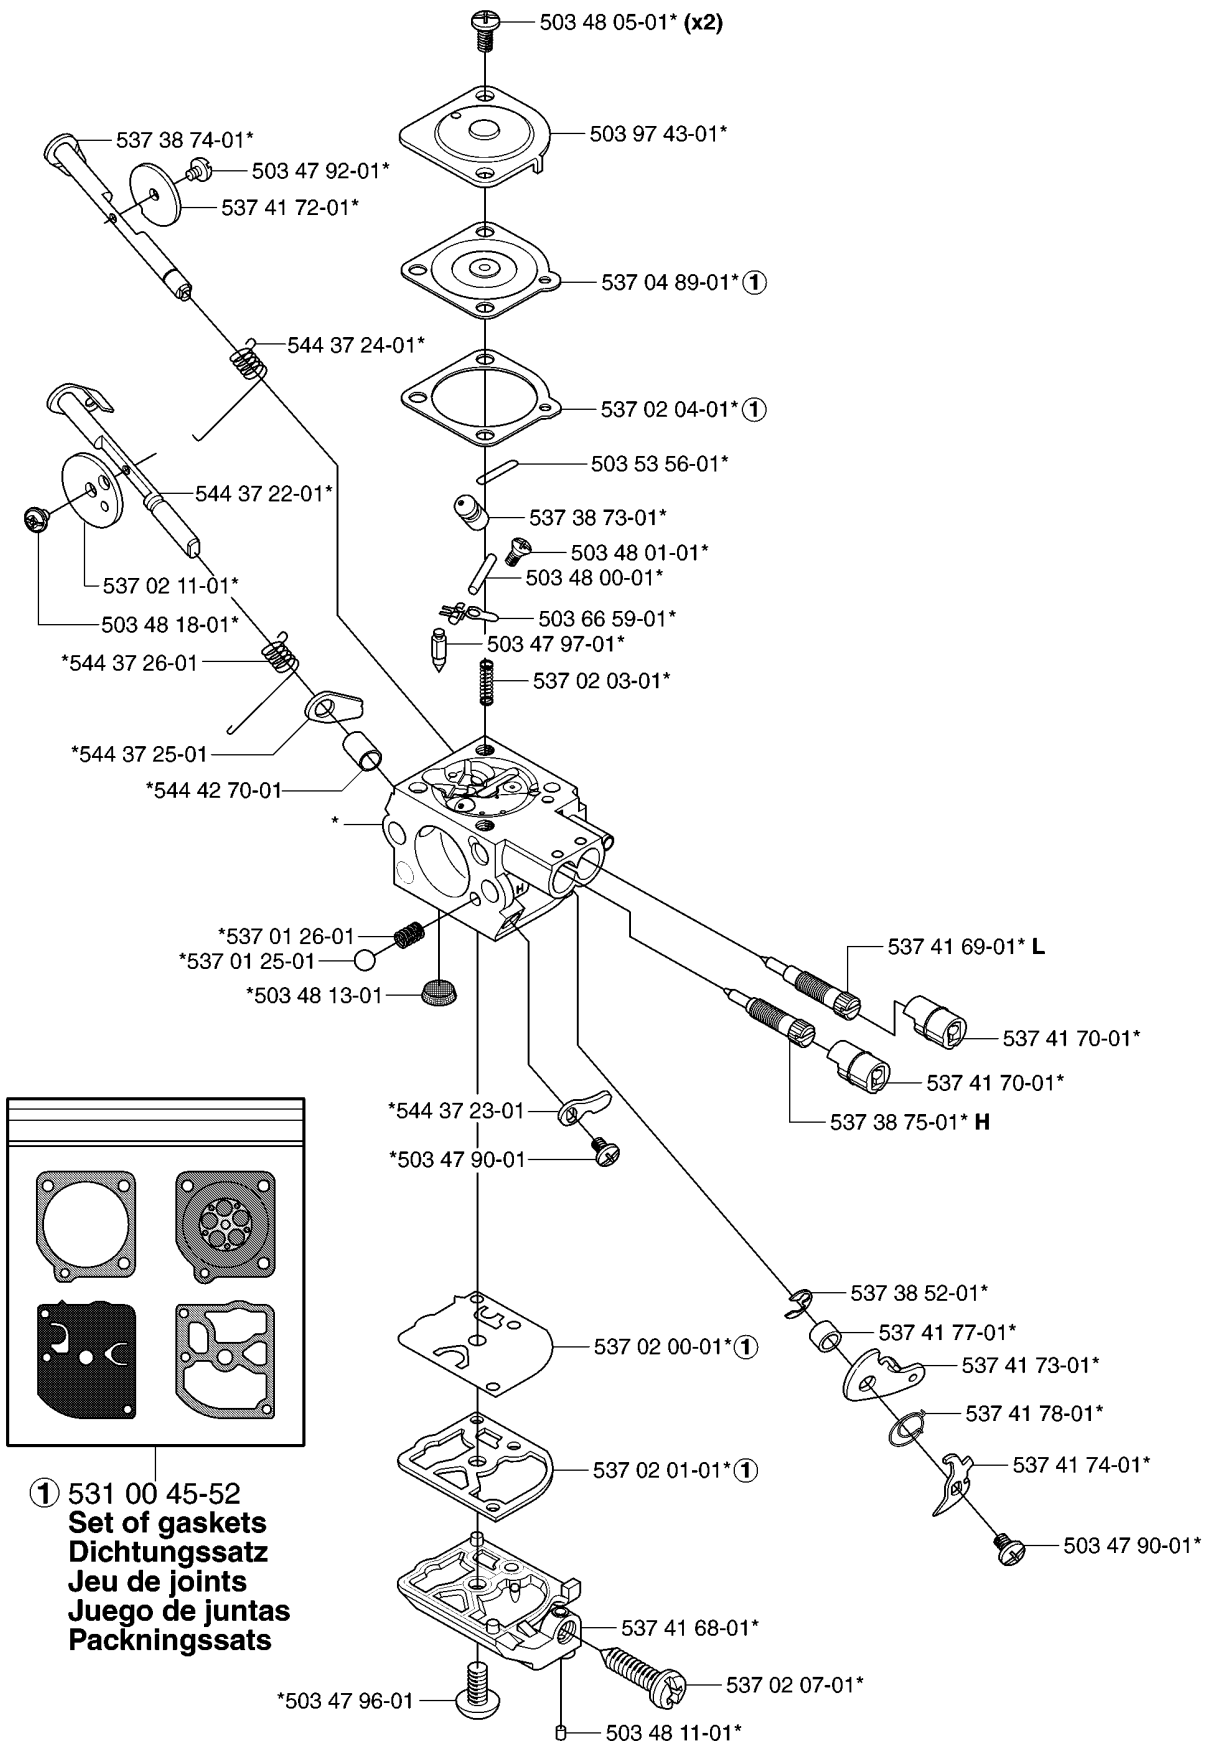

T *compl 544 32 56-01 (ZAMA C1Q-EL36)

Zama C1Q-EL36

CARBURETOR DETAILS

335 RJX, 2007-01

Part No	Description	Remark	QTY KIT
503 47 90-01	SCREW		1
503 47 90-01	SCREW		1
503 47 92-01	SCREW		1
503 47 96-01	SCREW		1
503 47 97-01	VALVE		1
503 48 00-01	PIN RETAINING SCREW		1
503 48 01-01	SCREW		1
503 48 05-01	SCREW		2
503 48 11-01	PIECE		1
503 48 13-01	STRAINER		1
503 48 18-01	SCREW		1
503 53 56-01	PLUG WELCH		1
503 66 59-01	LEVER		1
503 97 43-01	COVER		1
537 01 25-01	BALL		1
537 01 26-01	SPRING		1
537 02 00-01	DIAPHRAGM PUMP		1
537 02 01-01	GASKET		1
537 02 03-01	SPRING		1
537 02 04-01	GASKET		1
537 02 07-01	SCREW		1
537 02 11-01	VALVE		1
537 04 89-01	DIAPHRAGM		1
537 38 52-01	CLIP		1
537 38 73-01	NOZZLE ASSY		1
537 38 74-01	SHAFT ASSY		1
537 38 75-01	SCREW		1
537 41 68-01	COVER		1
537 41 69-01	SCREW		1
537 41 70-01	LIMITER CAP		1
537 41 70-01	LIMITER CAP		1
537 41 72-01	VALVE		1
537 41 73-01	LEVER		1
537 41 74-01	LEVER		1
537 41 77-01	COLLAR		1
537 41 78-01	SPRING THROTT.RETURN		1
544 32 56-01	CARBURETTOR		1
544 37 22-01	SHAFT ASSY		1
544 37 23-01	LEVER		1
544 37 24-01	SPRING		1
544 37 25-01	LEVER		1
544 37 26-01	SPRING		1
544 42 70-01	COLLAR		1