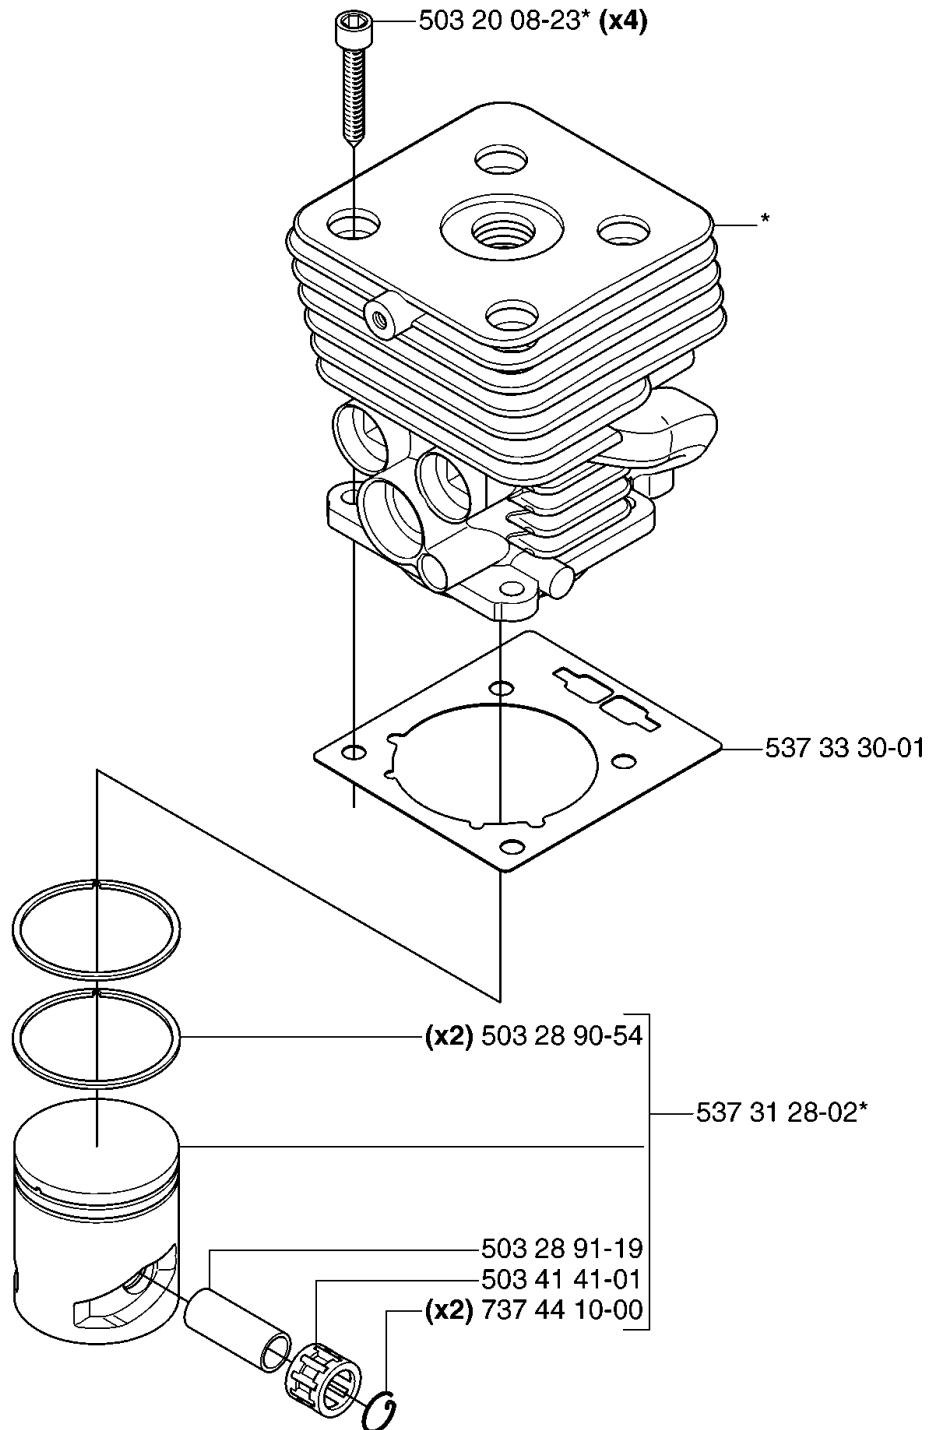

K1 333R, 333RJ
335FR, 335LS, 335Lx, 335RJx, 335Rx.
STARTER

STARTER

335 RJX, 2007-01

Ref	Part No	Description	Remark	QTY KIT	
1	537 32 24-05	LABEL	333R	1	
1	537 32 24-06	LABEL	335Rx	1	
1	537 32 24-09	LABEL	335FR	1	
1	537 32 24-08	LABEL	335LS	1	
2	503 21 79-20	SCREW IH SCT		1	11
3	535 07 23-01	WASHER		1	11
4	537 32 50-02	STARTER PULLEY		1	11
5	503 85 99-01	RECOIL SPRING		1	11
6	537 37 38-02	TUBULAR RIVET		3	11
7	505 30 51-25	STARTER CORD		1	11
8	503 54 39-01	STARTER HANDLE		1	11
9	544 27 93-01	STARTER		1	11
10	503 20 03-20	SCREW IH SCFM		3	11
11	537 21 47-03	STARTER ASSY		1	
12	503 87 33-05	BRIDGE		1	
13	735 31 08-20	E-CLIP		2	12
14	503 87 36-01	SPRING		1	12
15	503 87 35-02	STARTER PAWL		2	12

Q *compl 544 40 06-01 Ø = 38mm

CYLINDER PISTON

335 RJX, 2007-01

Part No	Description	Remark	QTY KIT
503 20 08-23	SCREW IHSCM		4
503 28 90-54	PISTON RING		2
503 28 91-19	PISTON PIN		1
503 41 41-01	NEEDLE BEARING		1
537 31 28-02	PISTON		1
537 33 30-01	GASKET		1
544 40 06-01	CYLINDER ASSY		1
737 44 10-00	SNAP RING		2