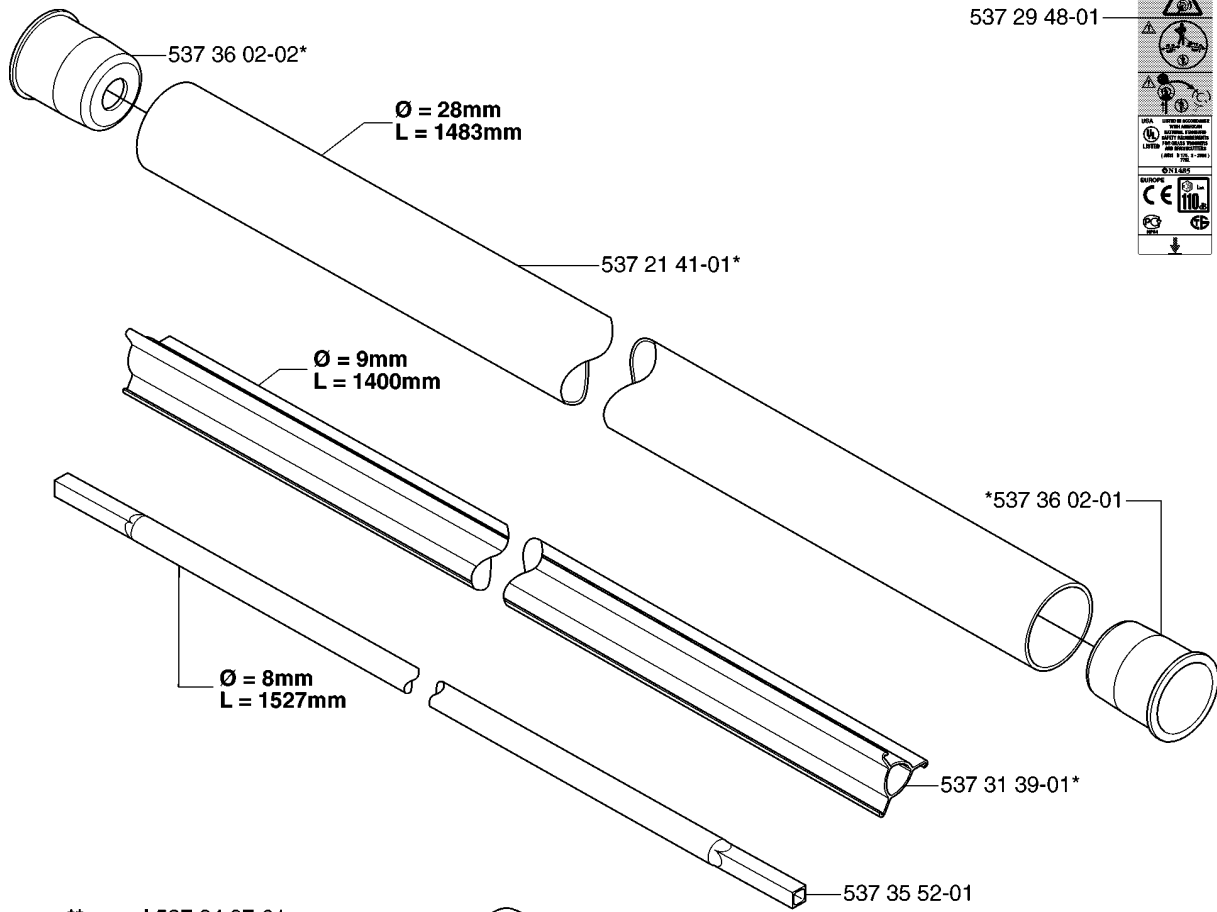

SPARE PARTS LIST

BRUSHCUTTERS/CLEARING SAWS

335 RJX, 2007-01

A *compl 544 21 64-01 (333R, 335Rx) (1:1.4)
**compl 537 29 58-02 (333RJ, 335RJx, 335Lx, 335LS) (1:1.29)

BEVEL GEAR

335 RJX, 2007-01

Part No	Description	Remark	QTY KIT
503 20 02-10	SCREW IHSCFM		1
503 20 03-25	SCREW IHSCFM		1
503 20 15-01	SCREW IHHM		1
503 22 73-01	NUT		1
503 25 28-01	BALL BEARING		1
537 14 74-01	MAGNET		1
537 18 95-01	SCREW		1
537 29 58-02	BEVEL GEAR		1
537 34 35-01	SUPPORT FLANGE		1
537 35 14-01	DRIVER		1
544 08 76-01	CLAMP		1
544 21 64-01	GEAR		1
735 31 14-00	CIRCLIP		1
735 31 28-10	CIRCLIP		1
735 31 31-10	CIRCLIP		1
738 21 01-10	BALL BEARING		1
738 21 01-12	BALL BEARING		1
738 21 99-00	BALL BEARING		1

B *compl 537 21 42-01(333R, 335Rx)

**compl 537 34 97-01

SHAFT

335 RJX, 2007-01

Part No	Description	Remark	QTY KIT
503 21 75-16	SCREW IHSCFT		1
537 13 04-02	KNOB		1
537 21 41-01	TUBE		1
537 21 42-01	TUBE		1
537 29 48-01	LABEL		1
537 31 39-01	GUIDE		1
537 34 97-01	LOOP		1
537 34 98-01	LOOP		1
537 35 01-01	LOOP		1
537 35 52-01	DRIVE SHAFT		1
537 36 02-01	SPACER		1
537 36 02-02	SPACER		1
537 37 61-01	WIRING		1
725 23 31-51	SCREW		1

C

HANDLE

335 RJX, 2007-01

Part No	Description	Remark	QTY KIT
502 19 71-01	SQUARE NUT		1
503 21 68-16	SCREW IHST		3
503 23 00-61	WASHER		1
503 87 90-01	KNOB		1
503 99 78-01	HANDLE		1
544 10 10-02	HANDLE LOOP		1
544 10 11-01	BLOCK.SPACING		1
725 23 78-51	SCREW EHHM		1
725 23 80-51	SCREW EHHM		1

D 333R
*compl 544 22 58-01

D 335Rx

TOWER

335 RJX, 2007-01

Part No	Description	Remark	QTY KIT
502 19 71-01	SQUARE NUT		1
502 20 38-01	KNOB		1
502 28 61-01	CLIP		1
502 28 61-01	CLIP		1
503 20 02-25	SCREW IHSCFM		2
503 20 03-20	SCREW IHSCFM		2
503 20 08-32	SCREW IHSCM		4
503 21 06-19	SCREW IHST		4
537 34 86-01	BRACKET		1
537 34 87-01	HUB CAP		1
537 34 88-01	COMPRESSION SLEEVE		1
537 34 89-01	ANTIVIBRATION ELEMENT		1
537 37 63-01	COVER		1
544 01 99-01	HANDLEBAR BRACKET		1
544 22 58-01	HANDLEBAR BRACKET		1
725 23 82-85	SCREW EHHM		1
731 23 14-01	HEXAGON NUT		2