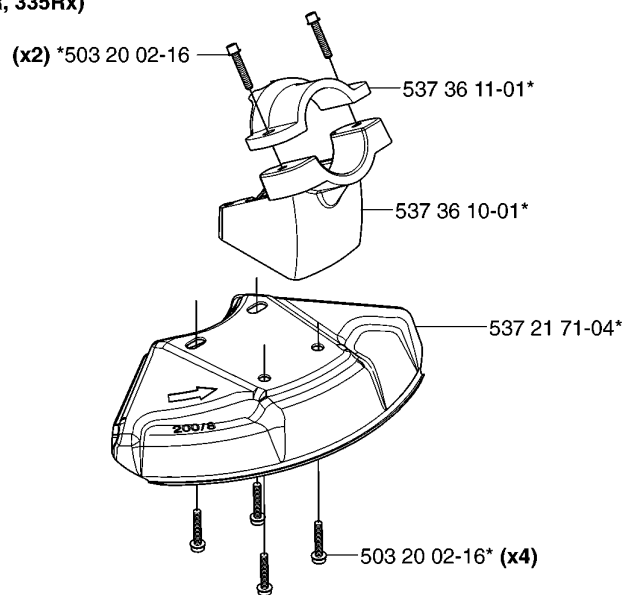

U *compl 537 38 77-01 (333R, 335Rx)