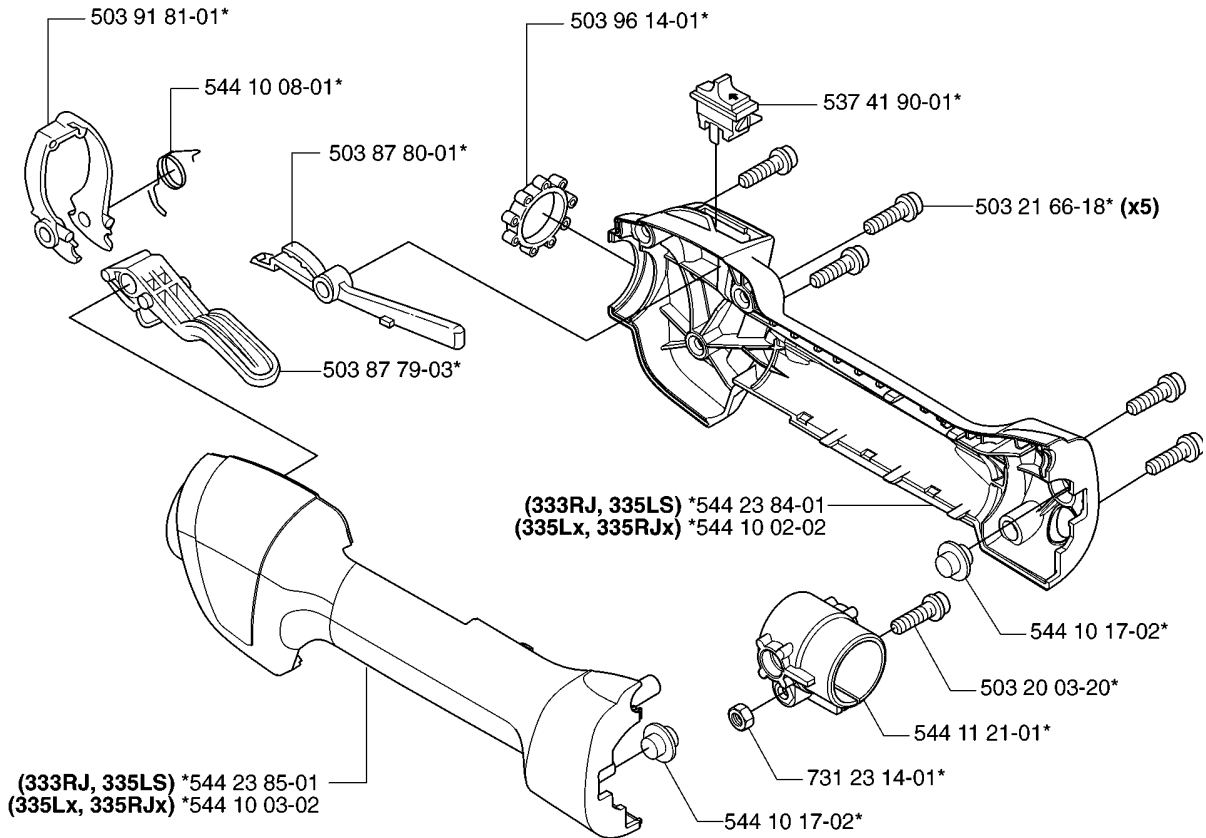

D 333R
*compl 544 22 58-01

D 335Rx

TOWER

335 RJX, 2007-01

Part No	Description	Remark	QTY KIT
502 19 71-01	SQUARE NUT		1
502 20 38-01	KNOB		1
502 28 61-01	CLIP		1
502 28 61-01	CLIP		1
503 20 02-25	SCREW IHSCFM		2
503 20 03-20	SCREW IHSCFM		2
503 20 08-32	SCREW IHSCM		4
503 21 06-19	SCREW IHST		4
537 34 86-01	BRACKET		1
537 34 87-01	HUB CAP		1
537 34 88-01	COMPRESSION SLEEVE		1
537 34 89-01	ANTIVIBRATION ELEMENT		1
537 37 63-01	COVER		1
544 01 99-01	HANDLEBAR BRACKET		1
544 22 58-01	HANDLEBAR BRACKET		1
725 23 82-85	SCREW EHHM		1
731 23 14-01	HEXAGON NUT		2

G *compl 544 14 36-02 (333RJ, 335Lx, 335LS, 335RJx)

**compl 544 14 49-01

HANDLE & CONTROLS

335 RJX, 2007-01

Part No	Description	Remark	QTY KIT
503 20 03-20	SCREW IHSCFM		1
503 21 66-18	SCREW IHSCT		5
503 87 79-03	THROTTLE TRIGGER		1
503 87 80-01	THROTTLE LOCKOUT		1
503 87 85-06	SHORT CIRCUIT CABLE		1
503 91 81-01	THROTTLE LEVER		1
503 96 14-01	ABSORBER		1
537 41 90-01	SWITCH		1
544 10 02-02	HANDLE HALF		1
544 10 03-02	HANDLE HALF		1
544 10 08-01	RECOIL SPRING		1
544 10 17-02	DAMPER		1
544 10 17-02	DAMPER		1
544 11 21-01	RETAINER		1
544 14 36-02	CONTROL		1
544 14 49-01	WIRING ASSY		1
544 17 17-02	THROTTLE WIRE ASSY		1
544 23 84-01	HANDLE HALF		1
544 23 85-01	HANDLE HALF		1
731 23 14-01	HEXAGON NUT		1

H

CLUTCH

335 RJX, 2007-01

Part No	Description	Remark	QTY KIT
503 20 03-20	SCREW IHSCFM		3
503 20 03-20	SCREW IHSCFM		3
503 24 07-02	PARALLEL PIN		2
503 96 13-02	SCREW		2
537 04 68-01	WASHER		1
537 30 29-01	CLUTCH COVER		1
537 31 00-01	COVER		1
537 31 01-01	COMPRESSION SLEEVE		1
537 31 01-02	COMPRESSION SLEEVE		1
537 32 27-01	ANTIVIBRATION ELEMENT		1
537 32 61-01	COVER		1
537 34 04-01	CLUTCH		1
537 35 29-01	CLUTCH DRUM		1
537 41 57-01	WASHER		1
537 41 81-01	SCREW		2
537 42 72-01	SPRING		1
544 11 97-01	COVER		1
725 53 33-55	SCREW IHSCM		1
735 31 14-00	CIRCLIP		1
735 31 28-10	CIRCLIP		1
738 21 01-04	BALL BEARING		1
740 42 06-00	O-RING		2