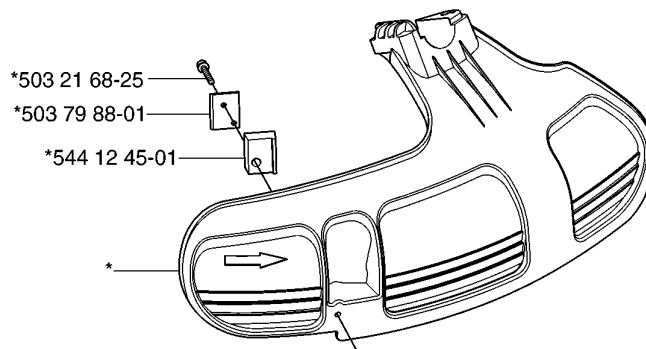

*compl 537 34 94-03