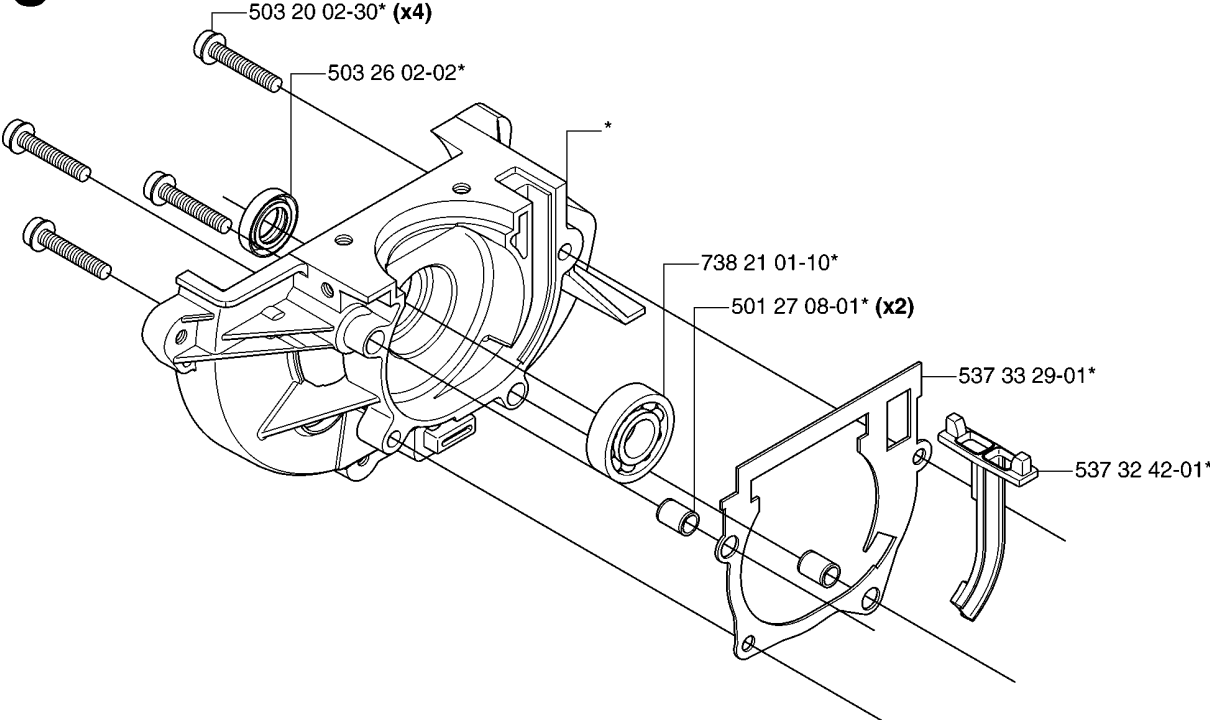

S

*compl 544 03 89-01