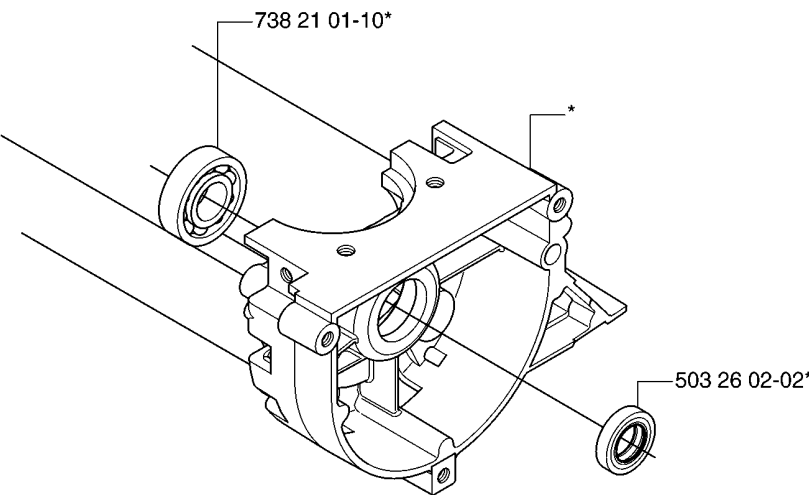

S

*compl 544 03 89-01