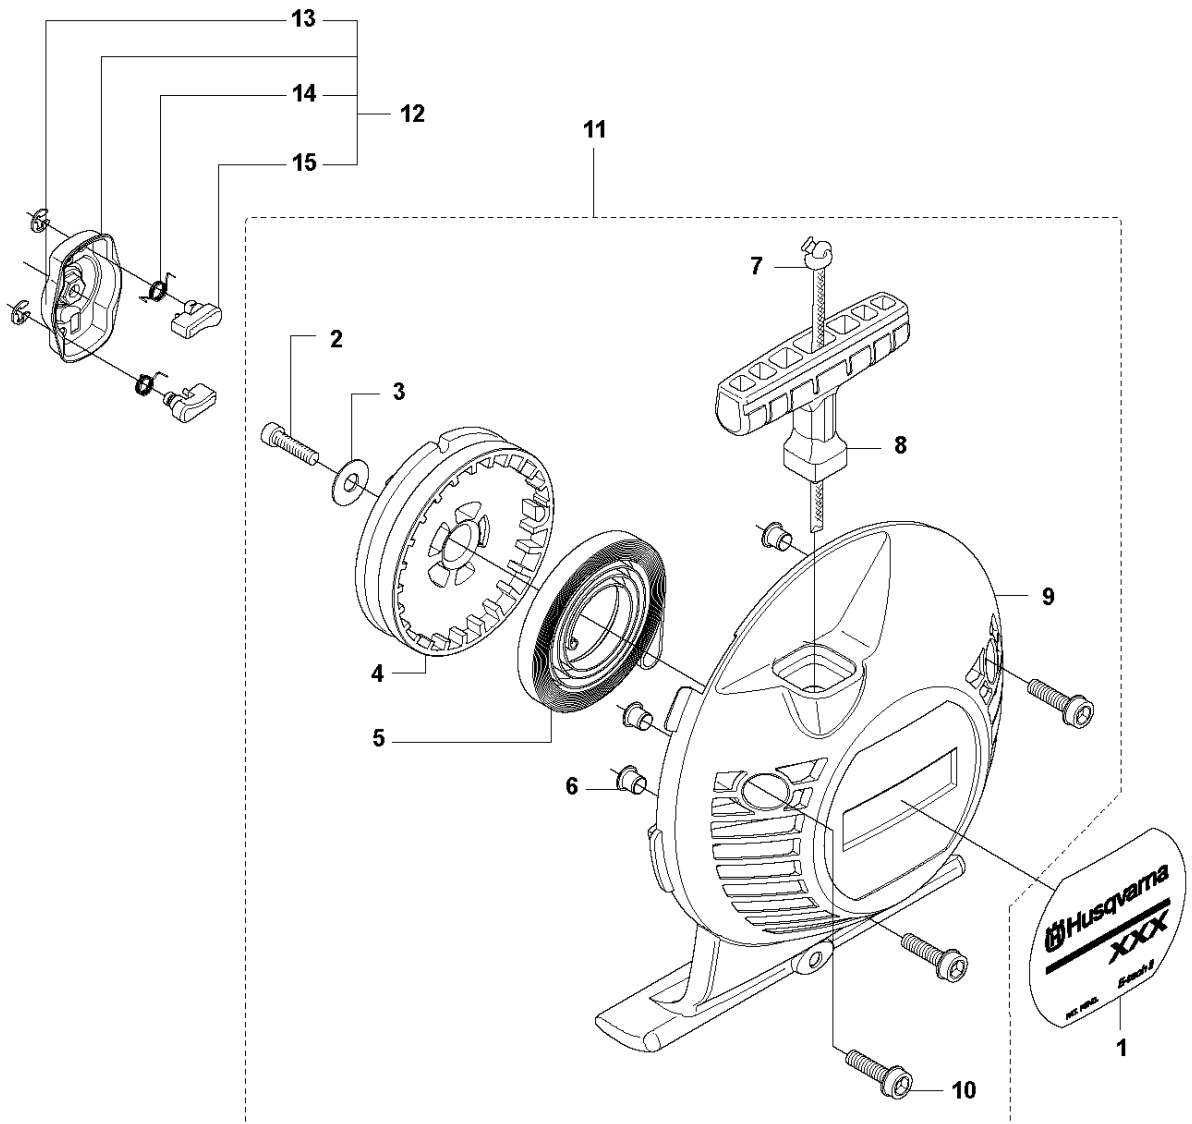

K1 333R, 333RJ
335FR, 335LS, 335Lx, 335RJx, 335Rx.
STARTER

STARTER

335 RJX, 2007-01

Ref	Part No	Description	Remark	QTY KIT	
1	537 32 24-05	LABEL	333R	1	
1	537 32 24-06	LABEL	335Rx	1	
1	537 32 24-09	LABEL	335FR	1	
1	537 32 24-08	LABEL	335LS	1	
2	503 21 79-20	SCREW IH SCT		1	11
3	535 07 23-01	WASHER		1	11
4	537 32 50-02	STARTER PULLEY		1	11
5	503 85 99-01	RECOIL SPRING		1	11
6	537 37 38-02	TUBULAR RIVET		3	11
7	505 30 51-25	STARTER CORD		1	11
8	503 54 39-01	STARTER HANDLE		1	11
9	544 27 93-01	STARTER		1	11
10	503 20 03-20	SCREW IH SCFM		3	11
11	537 21 47-03	STARTER ASSY		1	
12	503 87 33-05	BRIDGE		1	
13	735 31 08-20	E-CLIP		2	12
14	503 87 36-01	SPRING		1	12
15	503 87 35-02	STARTER PAWL		2	12