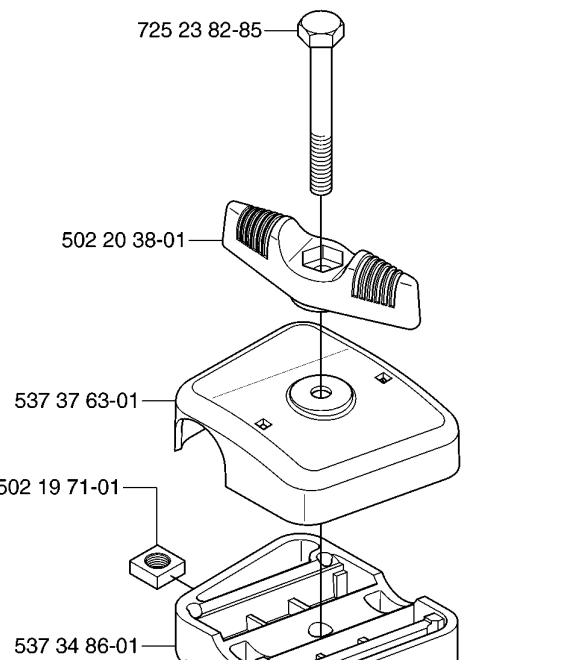

C

HANDLE

335 RJX, 2007-01

Part No	Description	Remark	QTY KIT
502 19 71-01	SQUARE NUT		1
503 21 68-16	SCREW IHST		3
503 23 00-61	WASHER		1
503 87 90-01	KNOB		1
503 99 78-01	HANDLE		1
544 10 10-02	HANDLE LOOP		1
544 10 11-01	BLOCK.SPACING		1
725 23 78-51	SCREW EHHM		1
725 23 80-51	SCREW EHHM		1

D 333R
*compl 544 22 58-01

D 335Rx

TOWER

335 RJX, 2007-01

Part No	Description	Remark	QTY KIT
502 19 71-01	SQUARE NUT		1
502 20 38-01	KNOB		1
502 28 61-01	CLIP		1
502 28 61-01	CLIP		1
503 20 02-25	SCREW IHSCFM		2
503 20 03-20	SCREW IHSCFM		2
503 20 08-32	SCREW IHSCM		4
503 21 06-19	SCREW IHST		4
537 34 86-01	BRACKET		1
537 34 87-01	HUB CAP		1
537 34 88-01	COMPRESSION SLEEVE		1
537 34 89-01	ANTIVIBRATION ELEMENT		1
537 37 63-01	COVER		1
544 01 99-01	HANDLEBAR BRACKET		1
544 22 58-01	HANDLEBAR BRACKET		1
725 23 82-85	SCREW EHHM		1
731 23 14-01	HEXAGON NUT		2

H

CLUTCH

335 RJX, 2007-01

Part No	Description	Remark	QTY KIT
503 20 03-20	SCREW IHSCFM		3
503 20 03-20	SCREW IHSCFM		3
503 24 07-02	PARALLEL PIN		2
503 96 13-02	SCREW		2
537 04 68-01	WASHER		1
537 30 29-01	CLUTCH COVER		1
537 31 00-01	COVER		1
537 31 01-01	COMPRESSION SLEEVE		1
537 31 01-02	COMPRESSION SLEEVE		1
537 32 27-01	ANTIVIBRATION ELEMENT		1
537 32 61-01	COVER		1
537 34 04-01	CLUTCH		1
537 35 29-01	CLUTCH DRUM		1
537 41 57-01	WASHER		1
537 41 81-01	SCREW		2
537 42 72-01	SPRING		1
544 11 97-01	COVER		1
725 53 33-55	SCREW IHSCM		1
735 31 14-00	CIRCLIP		1
735 31 28-10	CIRCLIP		1
738 21 01-04	BALL BEARING		1
740 42 06-00	O-RING		2