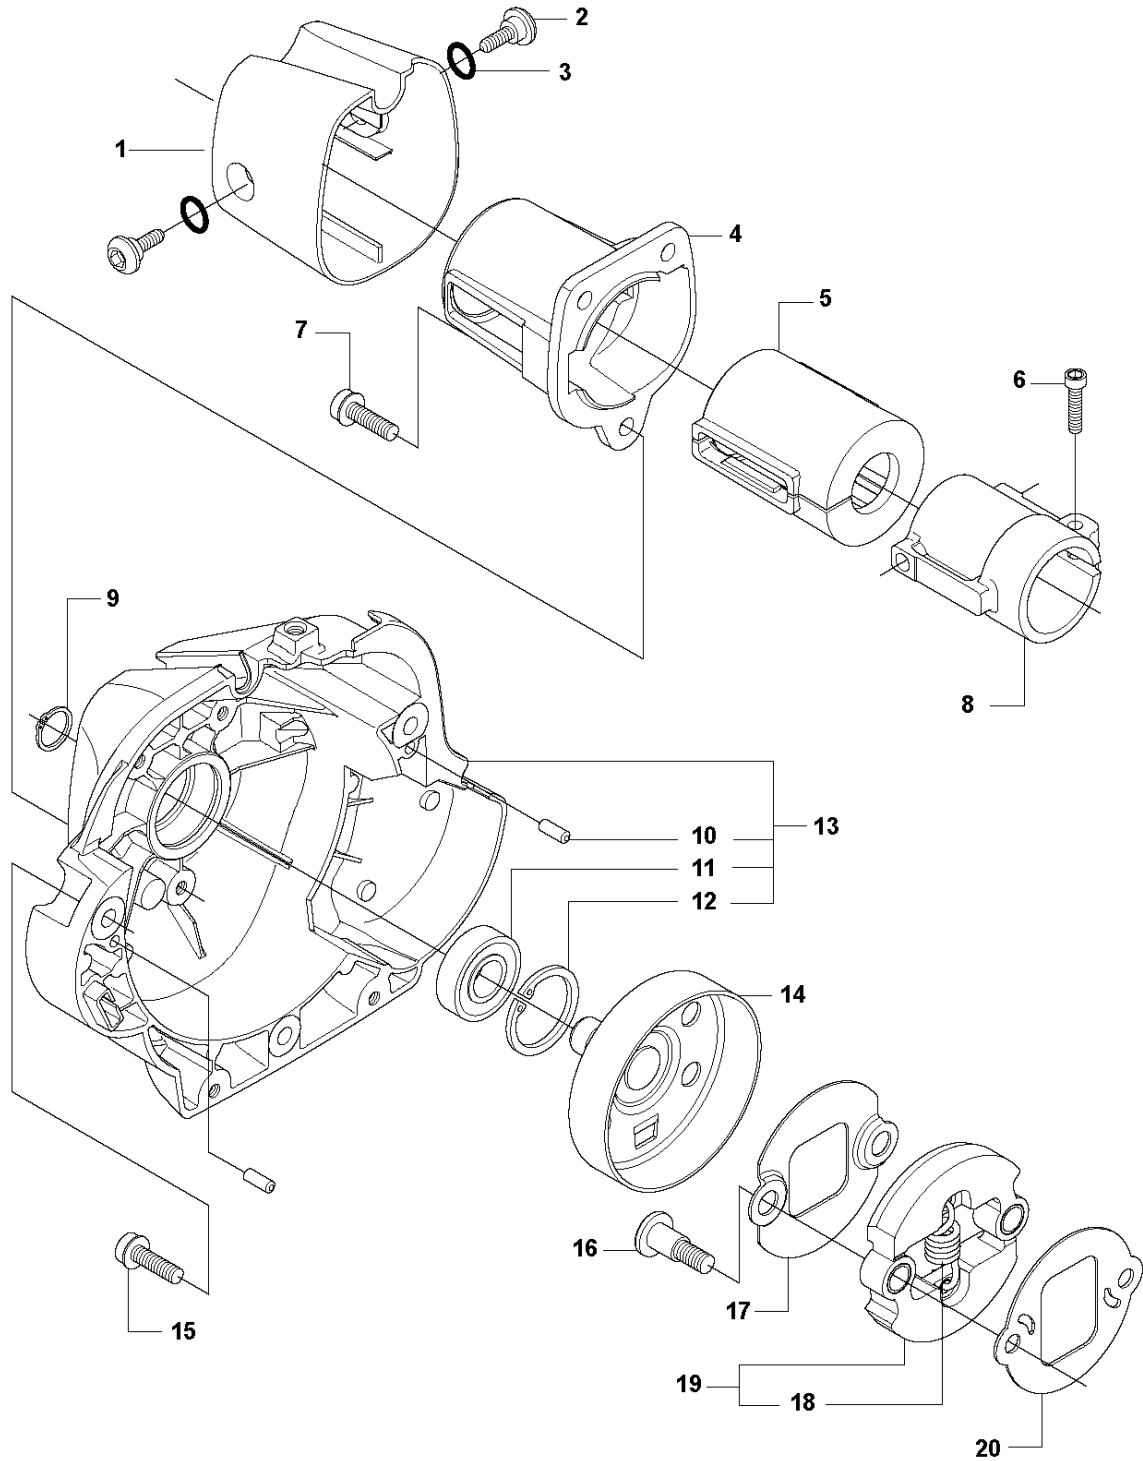

G 333R, 333RJ
335FR, 335LS, 335Lx, 335RJx, 335Rx.
CLUTCH & CLUTCH COVER

CLUTCH

335 RJX from 2014-12 -

Ref	Part No	Description	Remark	QTY	KIT
1	544 11 97-01	COVER	333RJ, 335RJx, 335Lx, 335LS	1	
1	537 32 61-01	COVER	333R, 335Rx, 335FR	1	
2	503 96 13-01	SCREW		2	
3	740 42 06-00	O-RING		2	
4	537 31 00-01	COVER		1	
5	537 32 27-01	ANTIVIBRATION ELEMENT		1	
6	725 53 33-55	SCREW IHSCM		1	
7	503 20 03-20	SCREW IHSCFM		3	
8	537 31 01-01	COMPRESSION SLEEVE	333R, 335Rx, 335FR	1	
8	537 31 01-02	COMPRESSION SLEEVE	333RJ, 335RJx, 335Lx, 335LS	1	
9	735 31 14-00	CIRCLIP		1	
10	503 24 07-02	PARALLEL PIN		2	13
11	738 21 01-04	BALL BEARING		1	13
12	735 31 28-10	CIRCLIP		1	13
13	537 30 29-01	CLUTCH COVER		1	
14	537 35 29-01	CLUTCH DRUM		1	
15	503 20 03-20	SCREW IHSCFM		3	
16	537 41 81-01	SCREW		2	
17	537 41 57-01	WASHER		1	
18	537 42 72-01	SPRING		1	19
19	537 34 04-01	CLUTCH		1	
20	537 04 68-01	WASHER		1