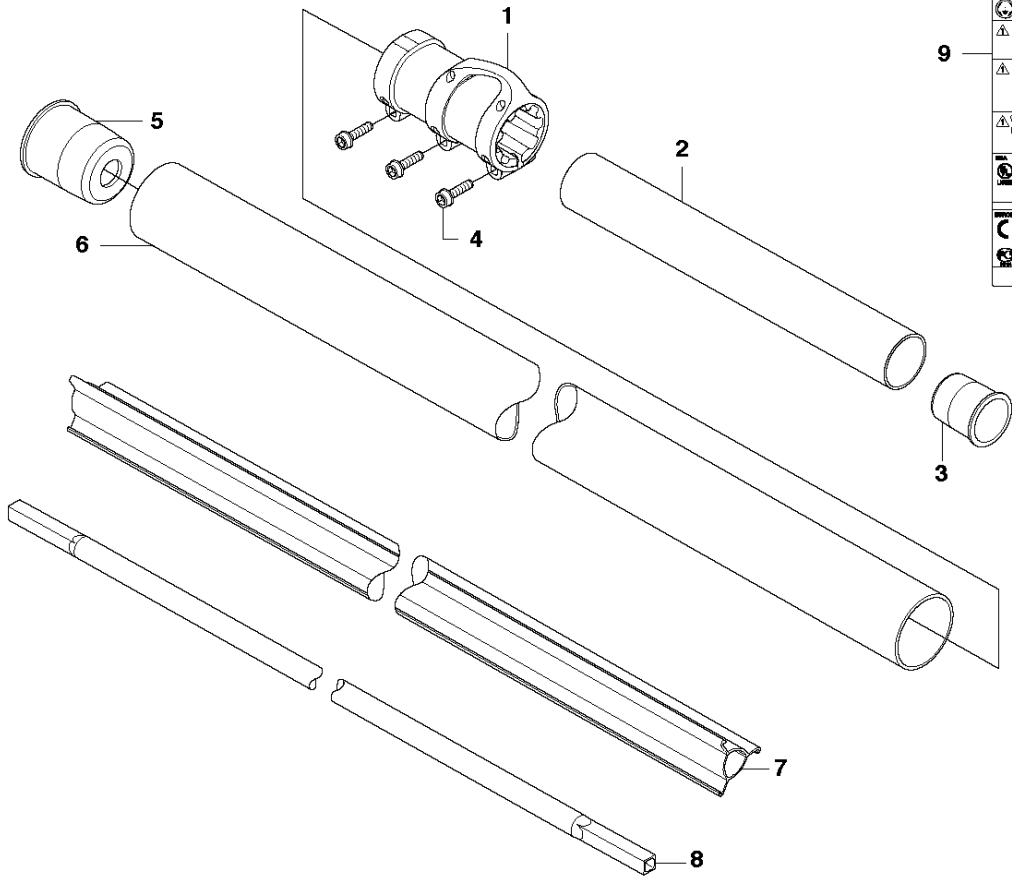

SPARE PARTS LIST

BRUSHCUTTERS/CLEARING SAWS

335 RJX from 2014-12 -

A 333R, 333RJ
335FR, 335LS, 335Lx, 335RJx, 335Rx.
BEVEL GEAR

BEVEL GEAR

335 RJX from 2014-12 -

Ref	Part No	Description	Remark	QTY	KIT
1	537 18 95-01	SCREW		1	20
2	503 20 02-10	SCREW IHSCFM		1	20
3	544 08 76-01	CLAMP		1	20
4	537 14 74-01	MAGNET		1	16
5	503 20 15-01	SCREW IHHM		1	16
6	537 29 59-02	GEAR HOUSING		1	16
7	738 21 99-00	BALL BEARING		1	16
8	503 20 03-25	SCREW IHSCFM		2	
9	738 21 01-10	BALL BEARING		1	16
10	738 21 01-12	BALL BEARING		1	16
11	735 31 28-10	CIRCLIP		1	16
12	735 31 14-00	CIRCLIP		1	16
13	505 13 33-01	SPARE PARTS KIT	333R, 335Rx, 335Fr	1	16
13	505 13 34-01	SPARE PARTS KIT	333RJ, 335RJx, 335Lx, 335LS	1	16
14	503 25 28-01	BALL BEARING		1	16
15	735 31 31-10	CIRCLIP		1	16
16	544 21 64-01	GEAR	333R, 335Rx, 335Fr	1	
16	537 29 58-02	BEVEL GEAR	333RJ, 335RJx, 335Lx, 335LS	1	
17	537 35 14-01	DRIVER	"(1")"	1	
18	537 34 35-01	SUPPORT FLANGE		1	
19	502 29 11-01	BLADE NUT		1	
20	574 30 68-01	CLAMP		1	

B2 333RJ, 335LS, 335LX, 335RJX
SHAFT & SUSPENSION

SHAFT & SUSPENSION

335 RJX from 2014-12 -

Ref	Part No	Description	Remark	QTY KIT
1	544 10 18-01	SLEEVE	333RJ, 335RJx, 335Lx, 335LS	1
2	537 18 26-10	TUBE	Ø = 24mm, L = 330mm	1
3	537 33 44-02	SPACER		1
4	544 25 40-01	SCREW		1
5	537 36 02-01	SPACER		1
6	537 21 41-02	TUBE	Ø = 28mm, L = 1152mm	1
7	537 31 39-02	GUIDE	Ø = 9mm, L = 1115mm	1
8	537 35 52-01	DRIVE SHAFT	Ø = 8mm, L = 1527mm	1
9	537 29 48-01	LABEL		1

HANDLE

335 RJX from 2014-12 -

Ref	Part No	Description	Remark	QTY KIT
1	725 23 78-51	SCREW EHHM	33RJ, 335LS	1
1	725 23 80-51	SCREW EHHM	335Lx, 335RJx	1
2	503 87 90-01	KNOB	335Lx, 335RJx	1
3	503 23 00-61	WASHER	33RJ, 335LS	1
4	544 10 10-02	HANDLE LOOP		1
5	503 99 78-01	HANDLE	333RJ, 335RJx	1
6	502 19 71-01	SQUARE NUT		1
7	544 10 11-01	BLOCK.SPACING		1
8	501 21 68-16	TBD		3