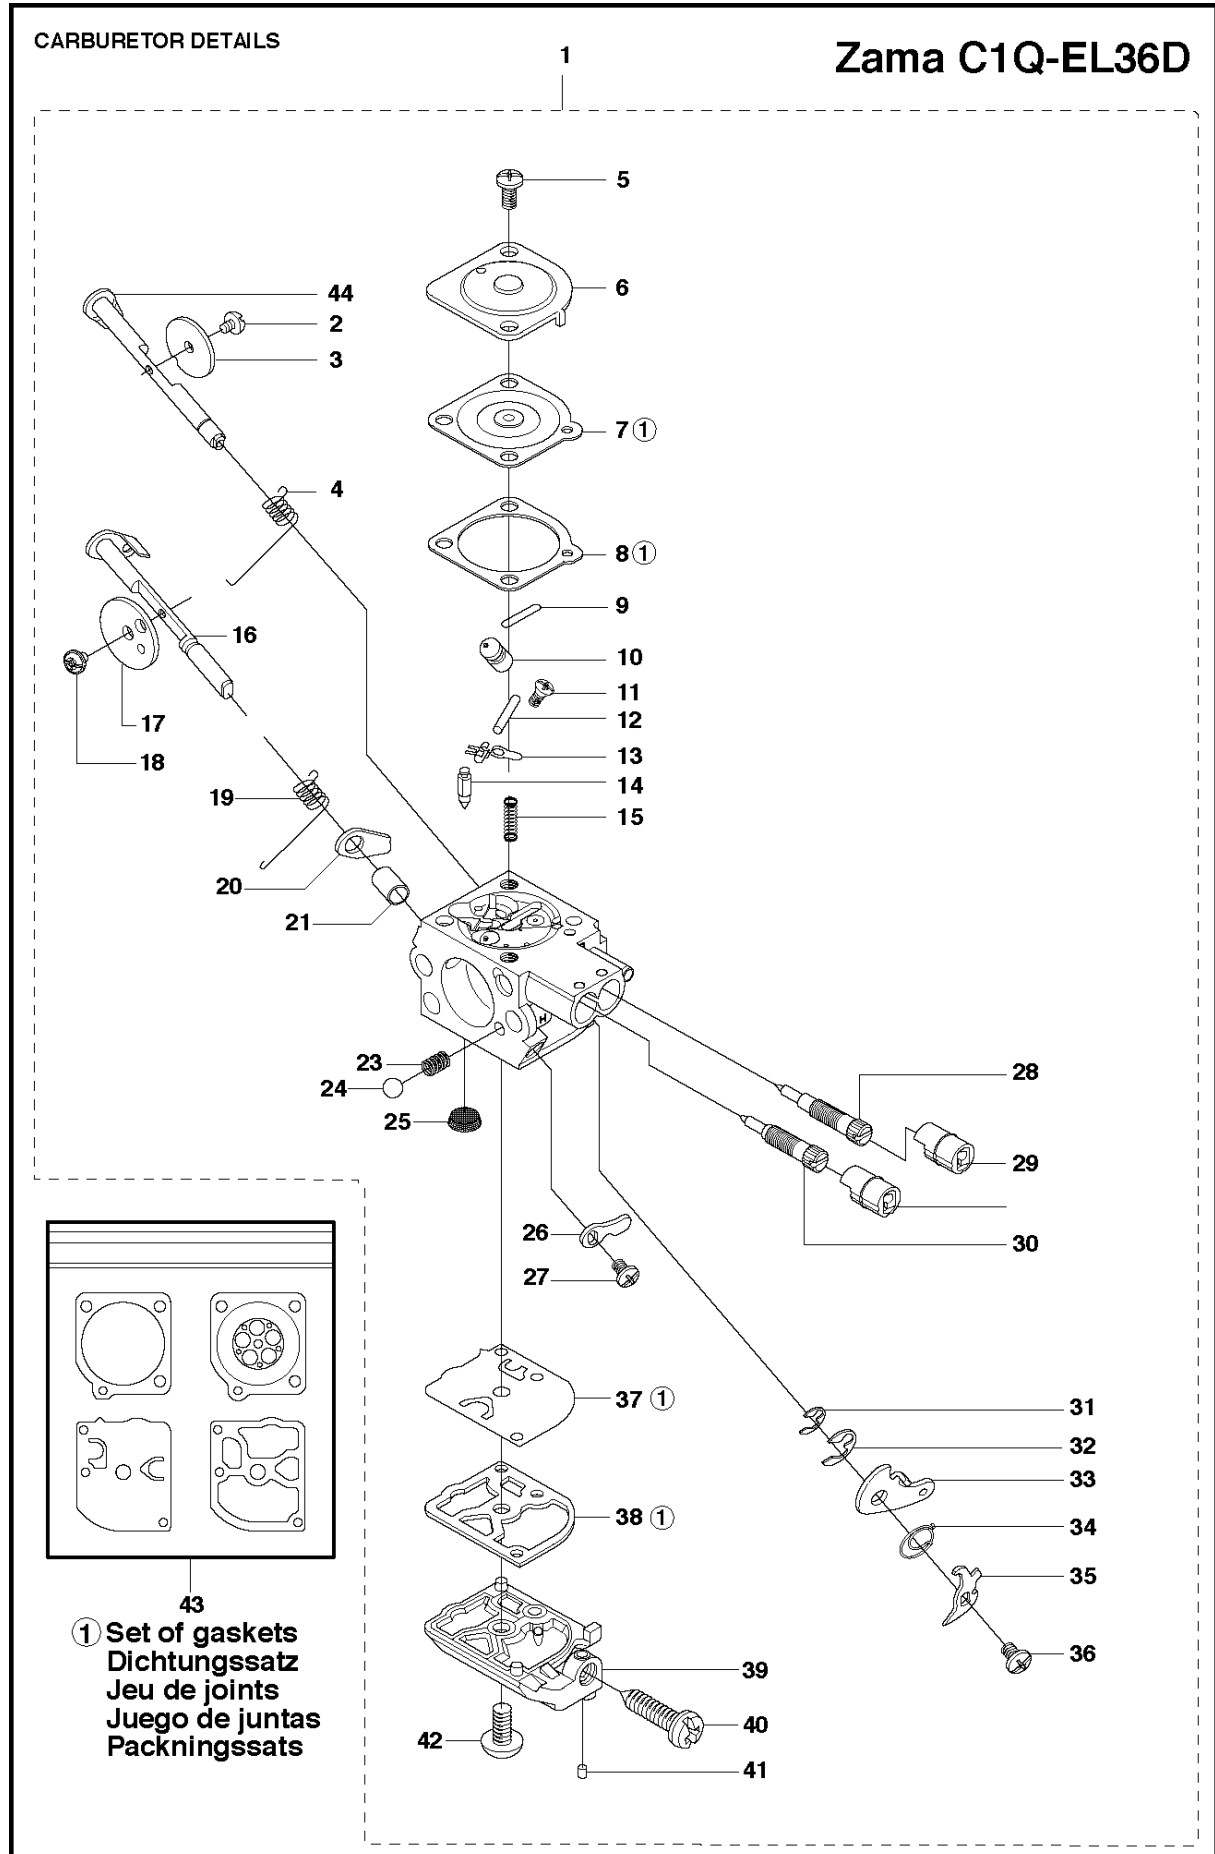

CARBURETOR

335 RJX from 2014-12 -

Ref	Part No	Description	Remark	QTY	KIT
1	581 16 75-01	CARBURETTOR		1	
2	503 47 92-01	SCREW		1	1
3	537 41 72-01	VALVE		1	1
4	544 37 24-01	SPRING		1	1
5	503 48 05-01	SCREW		2	1
6	503 97 43-01	COVER		1	1
7	537 04 89-01	DIAPHRAGM		1	1, 43
8	537 02 04-01	GASKET		1	1, 43
9	503 53 56-01	PLUG WELCH		1	1
10	581 89 95-01	MAIN NOZZLE		1	1
11	503 48 01-01	SCREW		1	1
12	503 48 00-01	PIN RETAINING SCREW		1	1
13	503 66 59-01	LEVER		1	1
14	503 47 97-01	VALVE		1	1
15	503 47 81-01	SPRING		1	1
16	544 37 22-01	SHAFT ASSY		1	1
17	537 37 03-01	VALVE		1	1
18	503 48 18-01	SCREW		1	1
19	544 37 26-01	SPRING		1	1
20	544 37 25-01	LEVER		1	1
21	544 42 70-01	COLLAR		1	1
23	537 01 26-01	SPRING		1	1
24	537 01 25-01	BALL		1	1
25	503 48 13-01	STRAINER		1	1
26	544 37 23-01	LEVER		1	1
27	503 47 90-01	SCREW		1	1
28	537 41 69-01	SCREW		1	1
29	537 41 70-01	LIMITER CAP		2	1
30	581 89 93-01	SCREW		1	1
31	537 38 52-01	CLIP		1	1
32	537 38 50-01	CLIP		1	1
33	537 41 73-01	LEVER		1	1
34	576 74 66-01	SPRING		1	1
35	537 41 74-01	LEVER		1	1
36	502 07 84-01	SCREW		1	1
37	537 02 00-01	DIAPHRAGM PUMP		1	1, 43
38	537 02 01-01	GASKET		1	1, 43
39	537 41 68-01	COVER		1	1
40	537 02 07-01	SCREW		1	1
41	503 48 11-01	PIECE		1	1
42	503 47 96-01	SCREW		1	1
43	531 00 45-52	GASKET KIT		1	
44	544 37 21-01	SHAFT ASSY		1	1