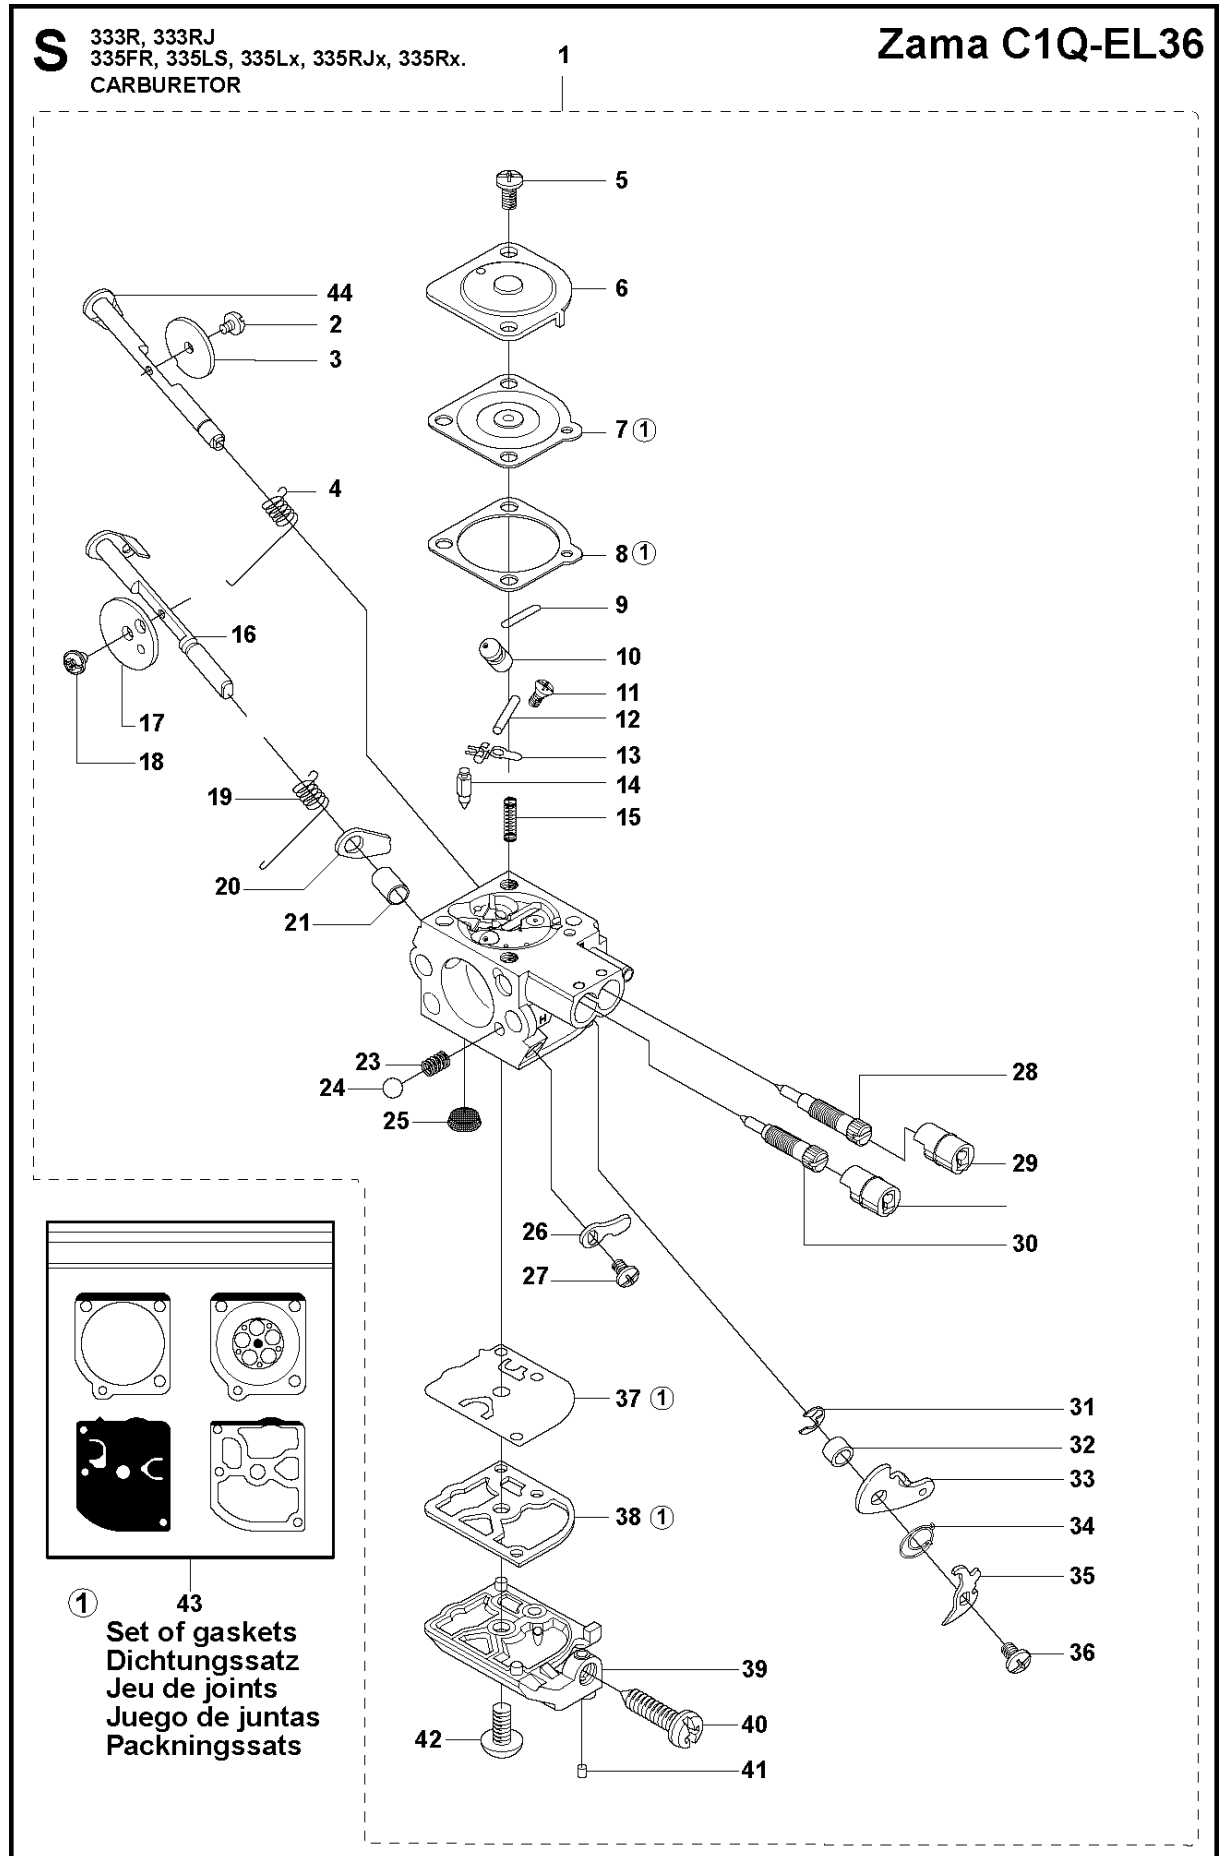

S 333R, 333RJ
335FR, 335LS, 335Lx, 335RJx, 335Rx.
CARBURETOR

Zama C1Q-EL36

CARBURETOR

335 RJX from 2014-12 -

Ref	Part No	Description	Remark	QTY	KIT
1	544 32 56-01	CARBURETTOR		1	
2	503 47 92-01	SCREW		1	1
3	537 41 72-01	VALVE		1	1
4	544 37 24-01	SPRING		1	1
5	503 48 05-01	SCREW		2	1
6	503 97 43-01	COVER		1	1
7	537 04 89-01	DIAPHRAGM		1	1, 43
8	537 02 04-01	GASKET		1	1, 43
9	503 53 56-01	PLUG WELCH		1	1
10	537 38 73-01	NOZZLE ASSY		1	1
11	503 48 01-01	SCREW		1	1
12	503 48 00-01	PIN RETAINING SCREW		1	1
13	503 66 59-01	LEVER		1	1
14	503 47 97-01	VALVE		1	1
15	537 02 03-01	SPRING		1	1
16	544 37 22-01	SHAFT ASSY		1	1
17	537 02 11-01	VALVE		1	1
18	503 48 18-01	SCREW		1	1
19	544 37 26-01	SPRING		1	1
20	544 37 25-01	LEVER		1	1
21	544 42 70-01	COLLAR		1	1
23	537 01 26-01	SPRING		1	1
24	537 01 25-01	BALL		1	1
25	503 48 13-01	STRAINER		1	1
26	544 37 23-01	LEVER		1	1
27	503 47 90-01	SCREW		1	1
28	537 41 69-01	SCREW		1	1
29	537 41 70-01	LIMITER CAP		2	1
30	537 38 75-01	SCREW		1	1
31	537 38 52-01	CLIP		1	1
32	537 41 77-01	COLLAR		1	1
33	537 41 73-01	LEVER		1	1
34	537 41 78-01	SPRING THROTT.RETURN		1	1
35	537 41 74-01	LEVER		1	1
36	503 47 90-01	SCREW		1	1
37	537 02 00-01	DIAPHRAGM PUMP		1	1, 43
38	537 02 01-01	GASKET		1	1, 43
39	537 41 68-01	COVER		1	1
40	537 02 07-01	SCREW		1	1
41	503 48 11-01	PIECE		1	1
42	503 47 96-01	SCREW		1	1
43	531 00 45-52	GASKET KIT		1	
44	537 38 74-01	SHAFT ASSY		1	1