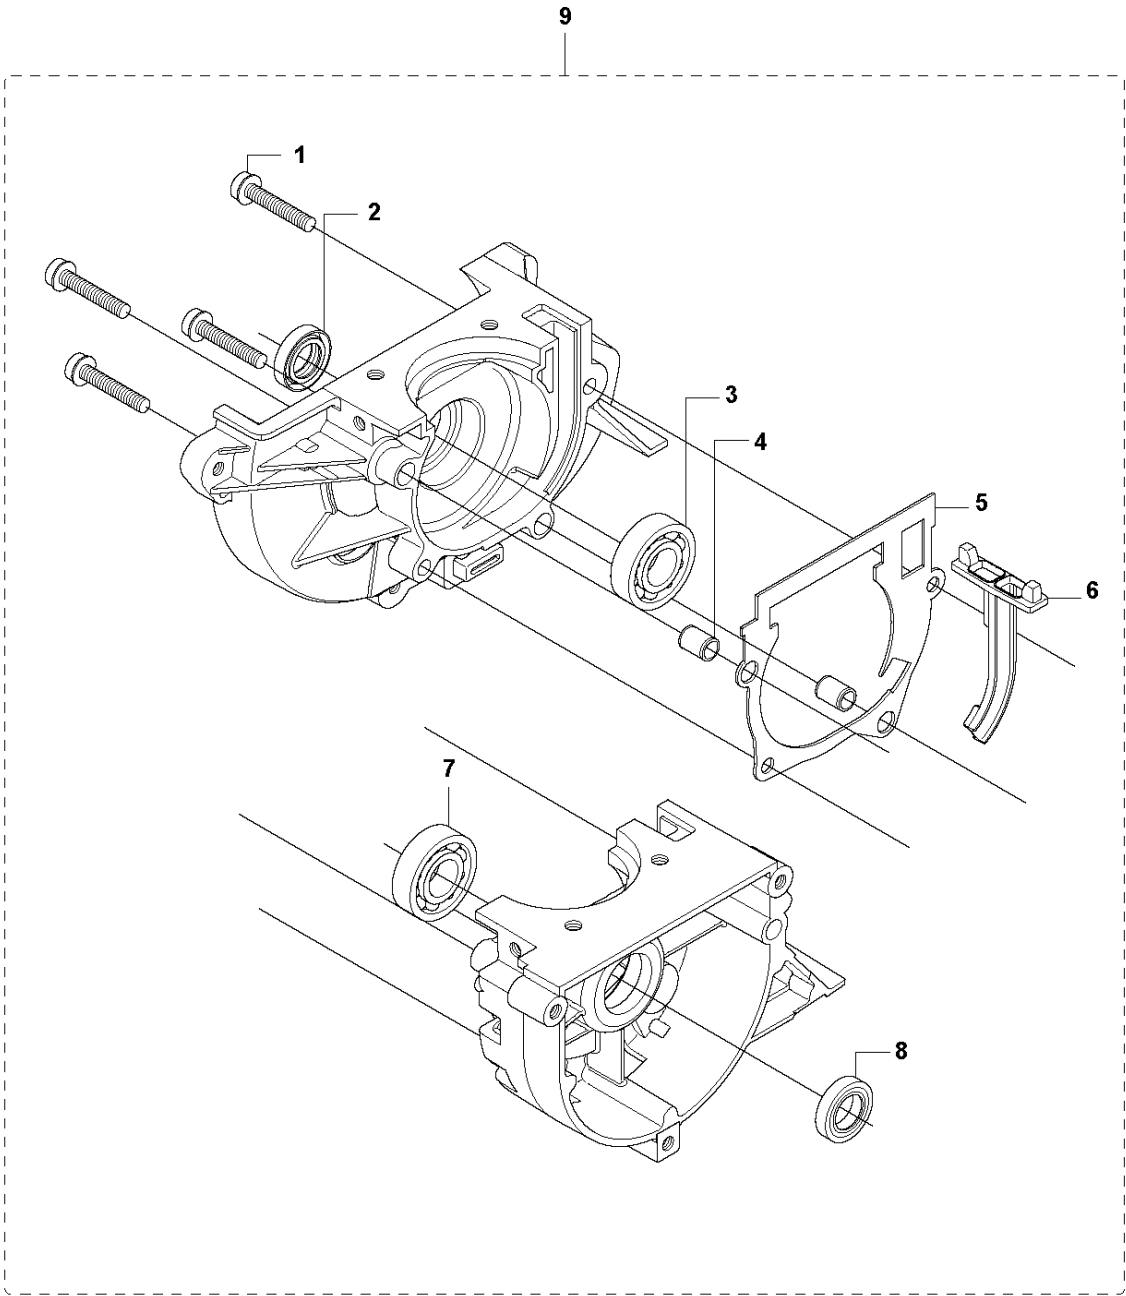

R 333R, 333RJ
335FR, 335LS, 335Lx, 335RJx, 335Rx.
CRANK CASE

CRANKCASE

335 RJX from 2014-12 -

Ref	Part No	Description	Remark	QTY	KIT
1	503 20 02-30	SCREW IHSCFM		4	9
2	503 26 02-02	SEALING RING		1	9
3	738 21 01-10	BALL BEARING		1	9
4	501 27 08-01	GUIDE BUSHING		2	9
5	537 33 29-01	GASKET		1	9
6	537 32 42-01	INSERT		1	9
7	738 21 01-10	BALL BEARING		1	9
8	503 26 02-02	SEALING RING		1	9
9	544 03 89-01	CRANKCASE ASSY		1