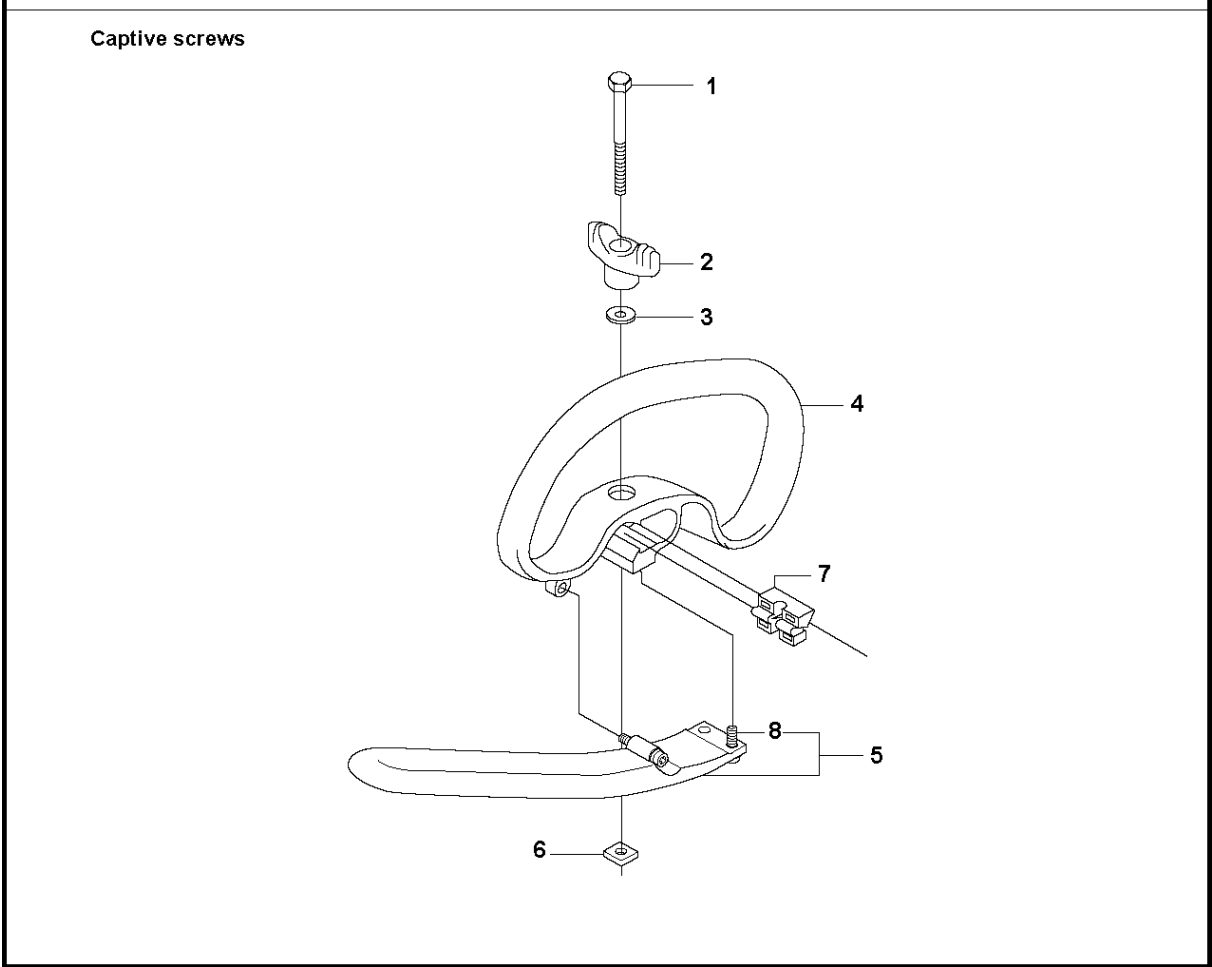

HANDLE

335 RJX from 2014-12 -

Ref	Part No	Description	Remark	QTY	KIT
1	725 23 78-51	SCREW EHHM	33RJ, 335LS	1	
1	725 23 80-51	SCREW EHHM	335Lx, 335RJx	1	
2	503 87 90-01	KNOB	335Lx, 335RJx	1	
3	503 23 00-61	WASHER	33RJ, 335LS	1	
4	544 10 10-04	HANDLE.LOOP	Captive screws	1	
5	503 99 78-01	HANDLE	Captive screws	1	
6	502 19 71-01	SQUARE NUT		1	
7	544 10 11-01	BLOCK.SPACING		1	
8	574 18 15-01	SCREW IHSCFTO	Captive screws	3	5