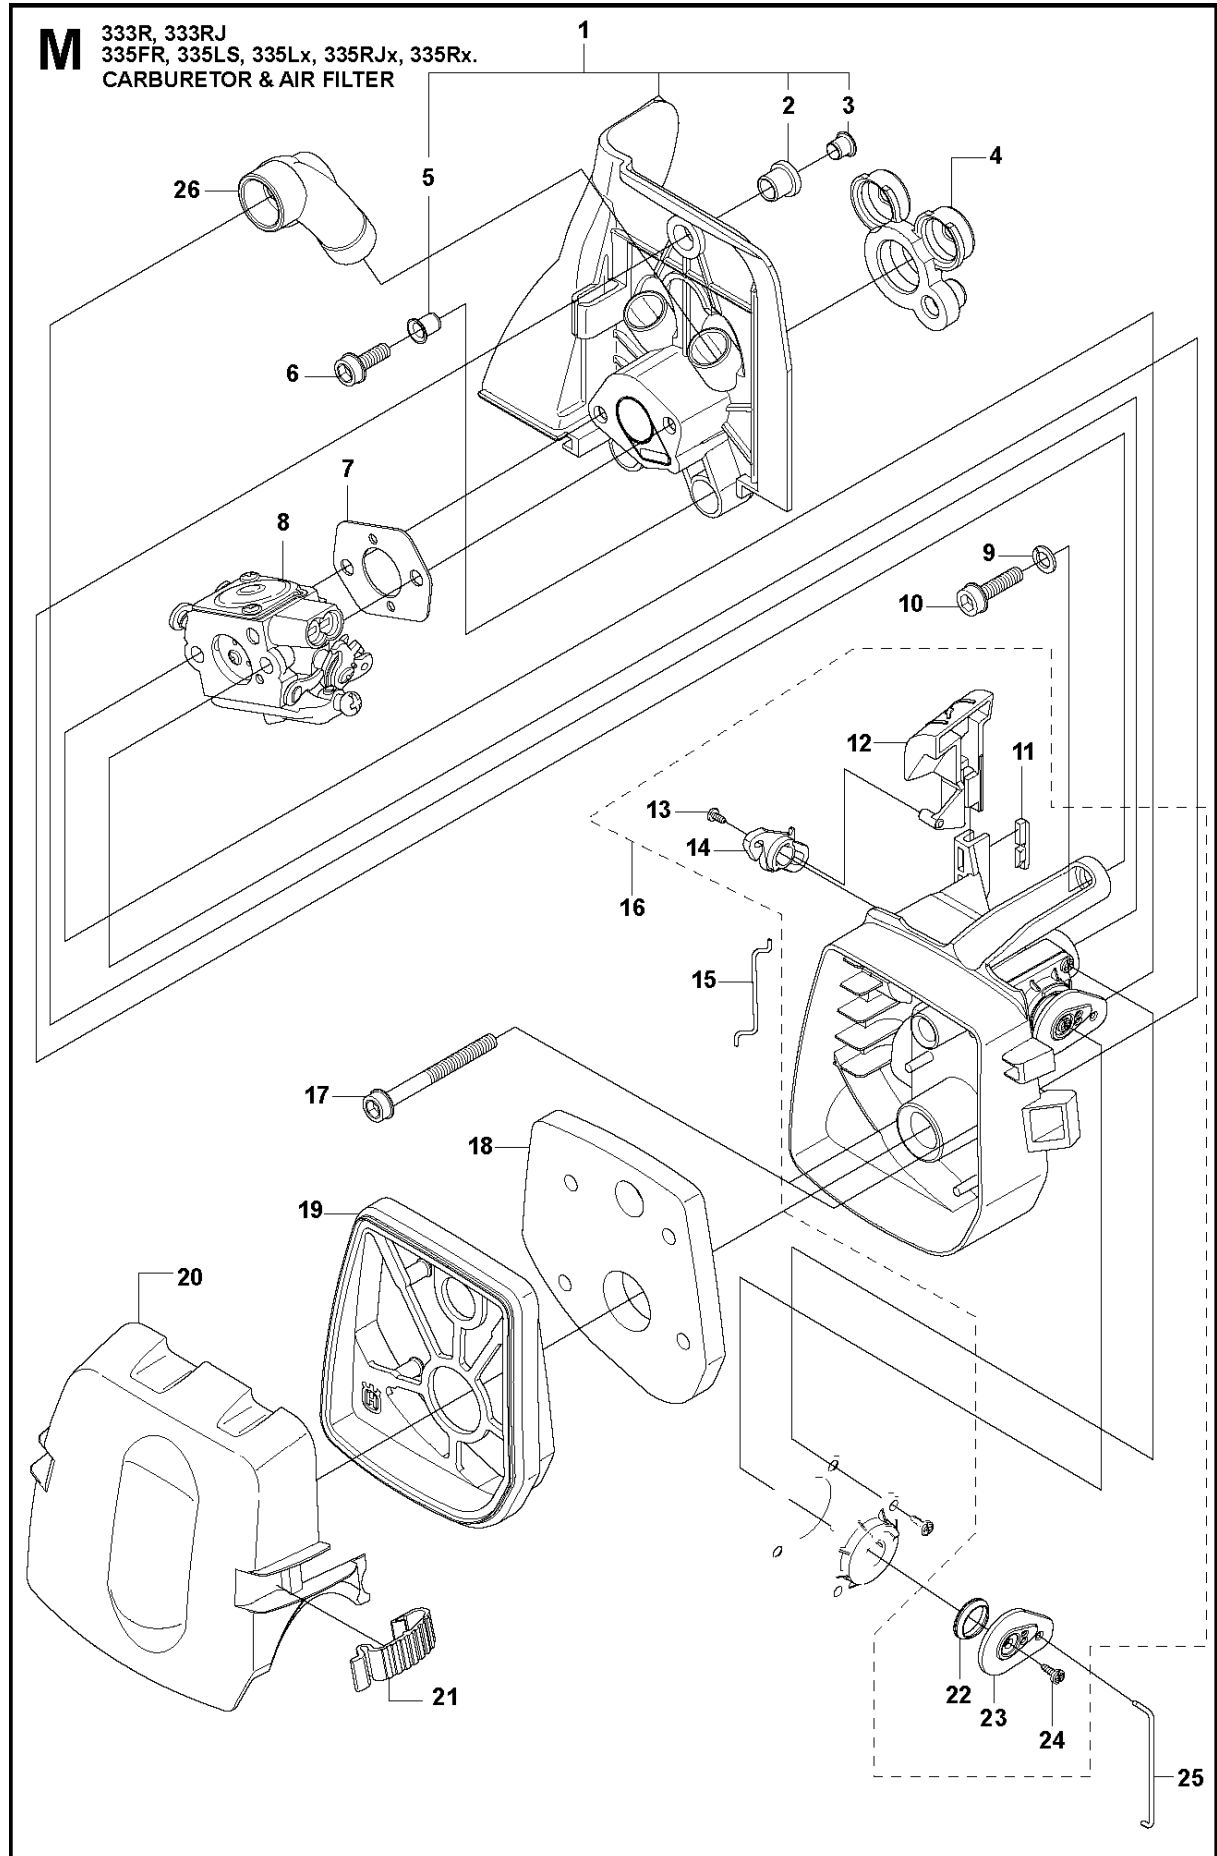

CARBURETOR & AIR FILTER

335 RJX from 2014-12 -

Ref	Part No	Description	Remark	QTY	KIT
1	537 37 12-01	INSULATION WALL		1	
2	537 37 11-01	SLEEVE		1	1
3	544 01 91-01	TUBULAR RIVET		1	1
4	537 33 43-01	INLET PIPE		1	
5	537 37 38-03	TUBULAR RIVET		2	1
6	503 20 03-16	SCREW IHSCFM		2	
7	503 49 71-01	GASKET		1	
8	581 16 75-01	CARBURETTOR		1	
9	503 23 10-06	WASHER		1	
10	503 20 03-20	SCREW IHSCFM		1	
11	544 02 58-01	BAR		1	16
12	537 33 71-01	CHOKE CONTROL		1	16
13	503 21 29-06	SCREW CCRPANT		1	16
14	537 35 58-01	LEVER		1	16
15	544 37 27-01	SLEEVING BRACKET		1	
16	537 31 41-01	FILTER HOLDER		1	
17	503 21 75-50	SCREW IHSCFT		2	
18	537 33 72-01	FILTER		1	
19	537 31 42-01	FRAME		1	
20	537 31 44-01	FILTER COVER		1	
21	537 38 72-01	SNAP LOCKING		2	
22	544 01 47-01	BELLOWS		1	16
23	544 01 46-01	LEVER		1	16
24	503 21 29-06	SCREW CCRPANT		1	16
25	537 34 90-01	LEVER		1	
26	537 34 13-01	AIR DUCT		1