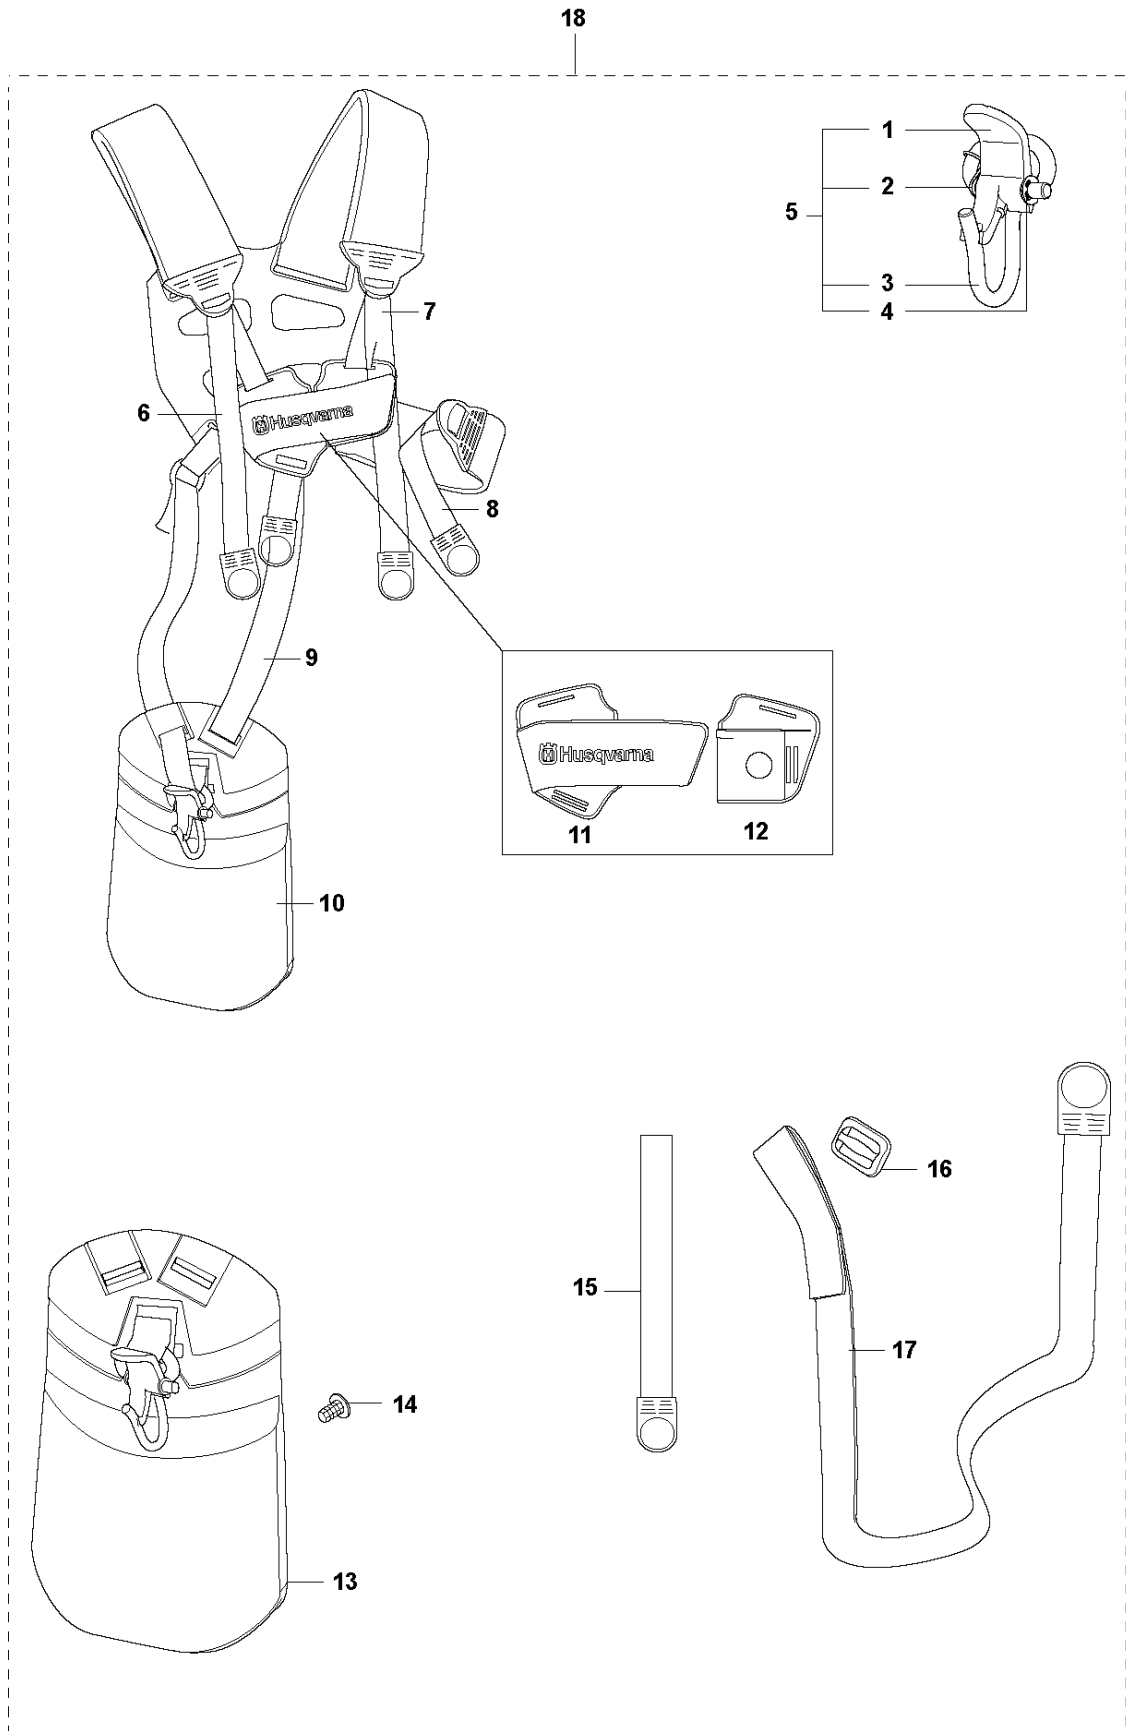

V 333R, 333RJ
335FR, 335LS, 335Lx, 335RJx, 335Rx.
HARNESS

HARNESS

335 RJX from 2014-12 -

Ref	Part No	Description	Remark	QTY	KIT
1	502 02 30-02	LOCK		1	5
2	502 02 38-01	SPRING		1	5
3	502 02 29-02	HOOK		1	5
4	735 31 09-20	E-CLIP		1	5
5	502 02 28-05	WELT HOOK		1	
6	503 99 61-01	BAND		1	
7	503 99 61-01	BAND		1	
8	503 99 61-01	BAND		1	
9	503 99 61-03	BAND		1	
10	537 27 59-01	HIP PAD		1	
11	537 28 84-01	FRONT PIECE		1	
12	537 28 83-01	FRONT PIECE		1	
13	537 27 59-01	HIP PAD		1	
14	537 17 54-01	HIP PAD		3	
15	503 99 61-01	BAND		3	
16	537 11 35-01	RETAINER		1	
17	503 99 61-03	BAND		1	
18	537 27 57-02	HARNESS	Duo Balance	1	
18	537 27 57-04	HARNESS	Duo Balance US	1	