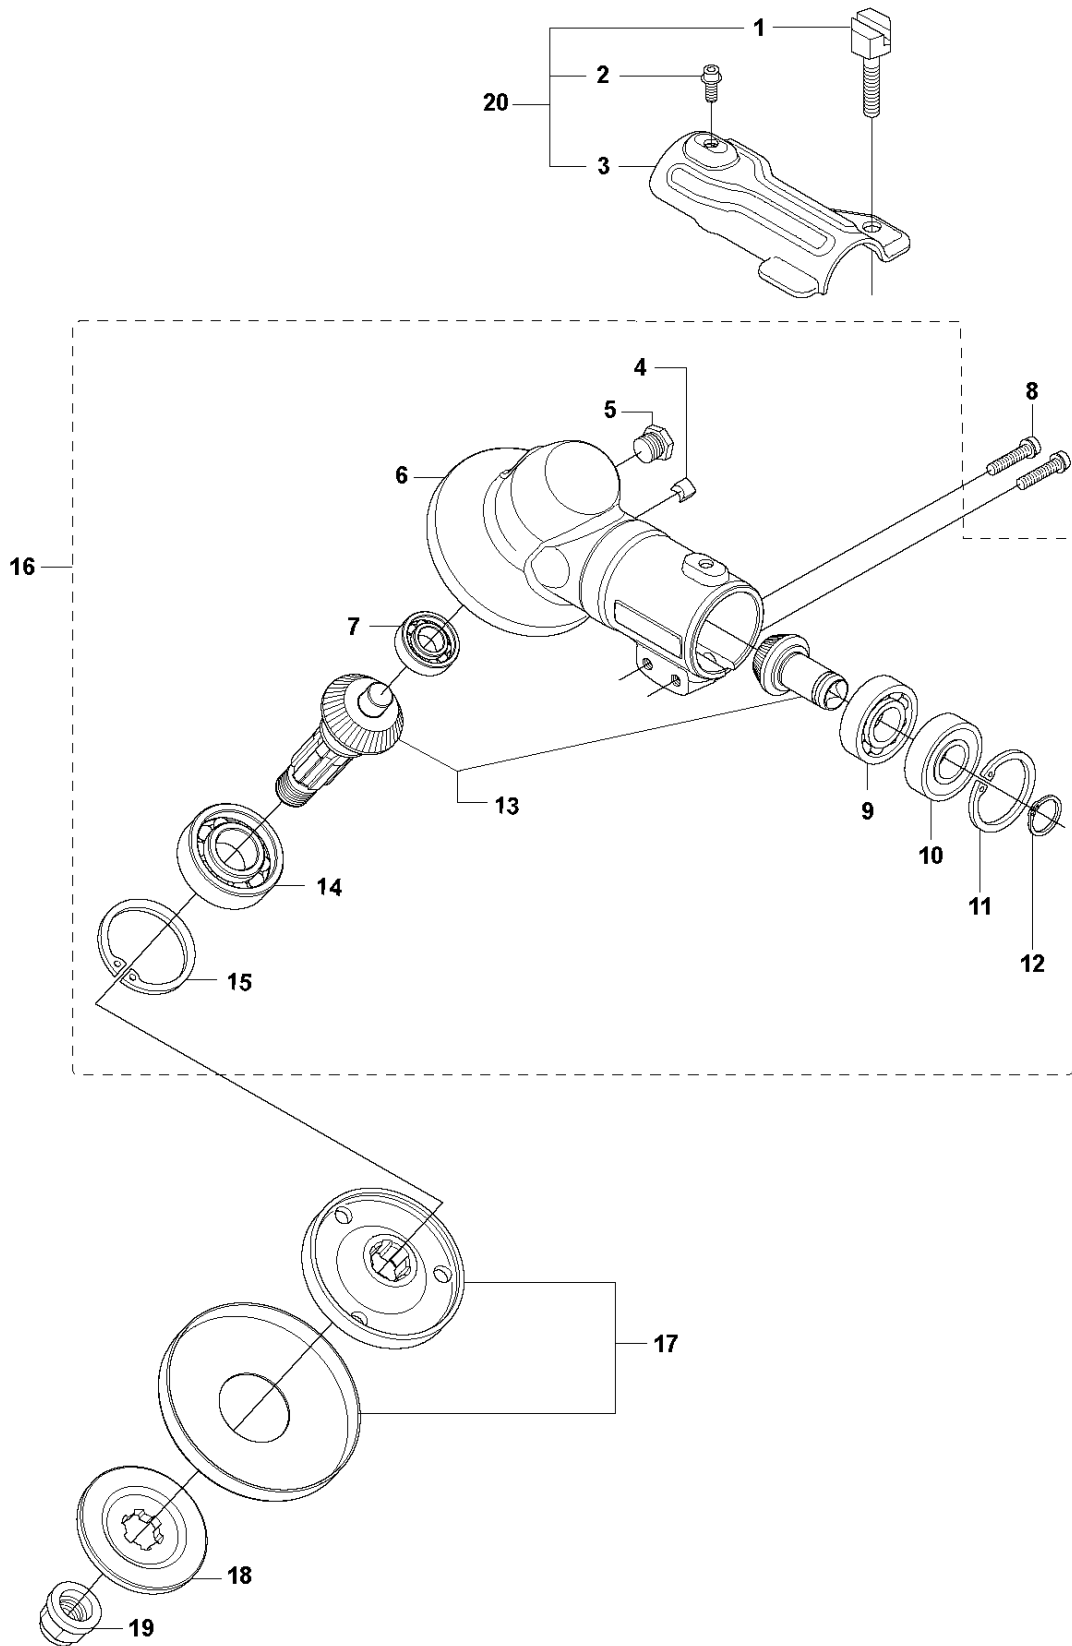

SPARE PARTS LIST

BRUSHCUTTERS/CLEARING SAWS

335 RJX from 2014-12 -

A 333R, 333RJ
335FR, 335LS, 335Lx, 335RJx, 335Rx.
BEVEL GEAR

BEVEL GEAR

335 RJX from 2014-12 -

Ref	Part No	Description	Remark	QTY	KIT
1	537 18 95-01	SCREW		1	20
2	503 20 02-10	SCREW IHSCFM		1	20
3	544 08 76-01	CLAMP		1	20
4	537 14 74-01	MAGNET		1	16
5	503 20 15-01	SCREW IHHM		1	16
6	537 29 59-02	GEAR HOUSING		1	16
7	738 21 99-00	BALL BEARING		1	16
8	503 20 03-25	SCREW IHSCFM		2	
9	738 21 01-10	BALL BEARING		1	16
10	738 21 01-12	BALL BEARING		1	16
11	735 31 28-10	CIRCLIP		1	16
12	735 31 14-00	CIRCLIP		1	16
13	505 13 33-01	SPARE PARTS KIT	333R, 335Rx, 335Fr	1	16
13	505 13 34-01	SPARE PARTS KIT	333RJ, 335RJx, 335Lx, 335LS	1	16
14	503 25 28-01	BALL BEARING		1	16
15	735 31 31-10	CIRCLIP		1	16
16	544 21 64-01	GEAR	333R, 335Rx, 335Fr	1	
16	537 29 58-02	BEVEL GEAR	333RJ, 335RJx, 335Lx, 335LS	1	
17	537 35 14-01	DRIVER	"(1")"	1	
18	537 34 35-01	SUPPORT FLANGE		1	
19	502 29 11-01	BLADE NUT		1	
20	574 30 68-01	CLAMP		1	

HANDLE

335 RJX from 2014-12 -

Ref	Part No	Description	Remark	QTY KIT
1	725 23 78-51	SCREW EHHM	33RJ, 335LS	1
1	725 23 80-51	SCREW EHHM	335Lx, 335RJx	1
2	503 87 90-01	KNOB	335Lx, 335RJx	1
3	503 23 00-61	WASHER	33RJ, 335LS	1
4	544 10 10-02	HANDLE LOOP		1
5	503 99 78-01	HANDLE	333RJ, 335RJx	1
6	502 19 71-01	SQUARE NUT		1
7	544 10 11-01	BLOCK.SPACING		1
8	501 21 68-16	TBD		3

HANDLE

335 RJX from 2014-12 -

Ref	Part No	Description	Remark	QTY	KIT
1	725 23 78-51	SCREW EHHM	33RJ, 335LS	1	
1	725 23 80-51	SCREW EHHM	335Lx, 335RJx	1	
2	503 87 90-01	KNOB	335Lx, 335RJx	1	
3	503 23 00-61	WASHER	33RJ, 335LS	1	
4	544 10 10-04	HANDLE.LOOP	Captive screws	1	
5	503 99 78-01	HANDLE	Captive screws	1	
6	502 19 71-01	SQUARE NUT		1	
7	544 10 11-01	BLOCK.SPACING		1	
8	574 18 15-01	SCREW IHSCFTO	Captive screws	3	5