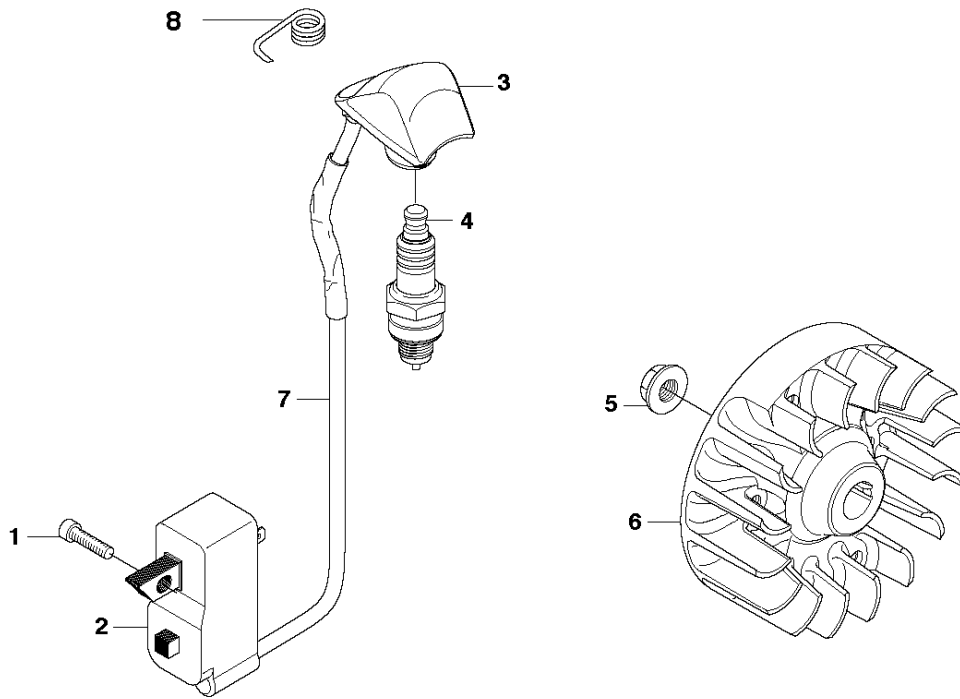

N 333R, 333RJ
335FR, 335LS, 335Lx, 335Rjx, 335Rx.
IGNITION

IGNITION SYSTEM

335 RJX from 2014-12 -

Ref	Part No	Description	Remark	QTY	KIT
1	503 21 66-18	SCREW IHSCT		2	
2	544 12 70-01	IGNITION MODULE	CPL	1	
3	537 43 43-01	SPARK PLUG CAP		1	2
4	503 23 51-09	SPARK PLUG	CH RCJ6Y (Ø=14 mm)	1	
5	731 71 16-51	HEXAGON NUT FLANGE		1	
6	537 24 96-01	FLYWHEEL		1	
7	501 53 16-01	CABLE	CABLE ONLY	2	2
8	537 23 93-01	CONTACT SPRING		1	2