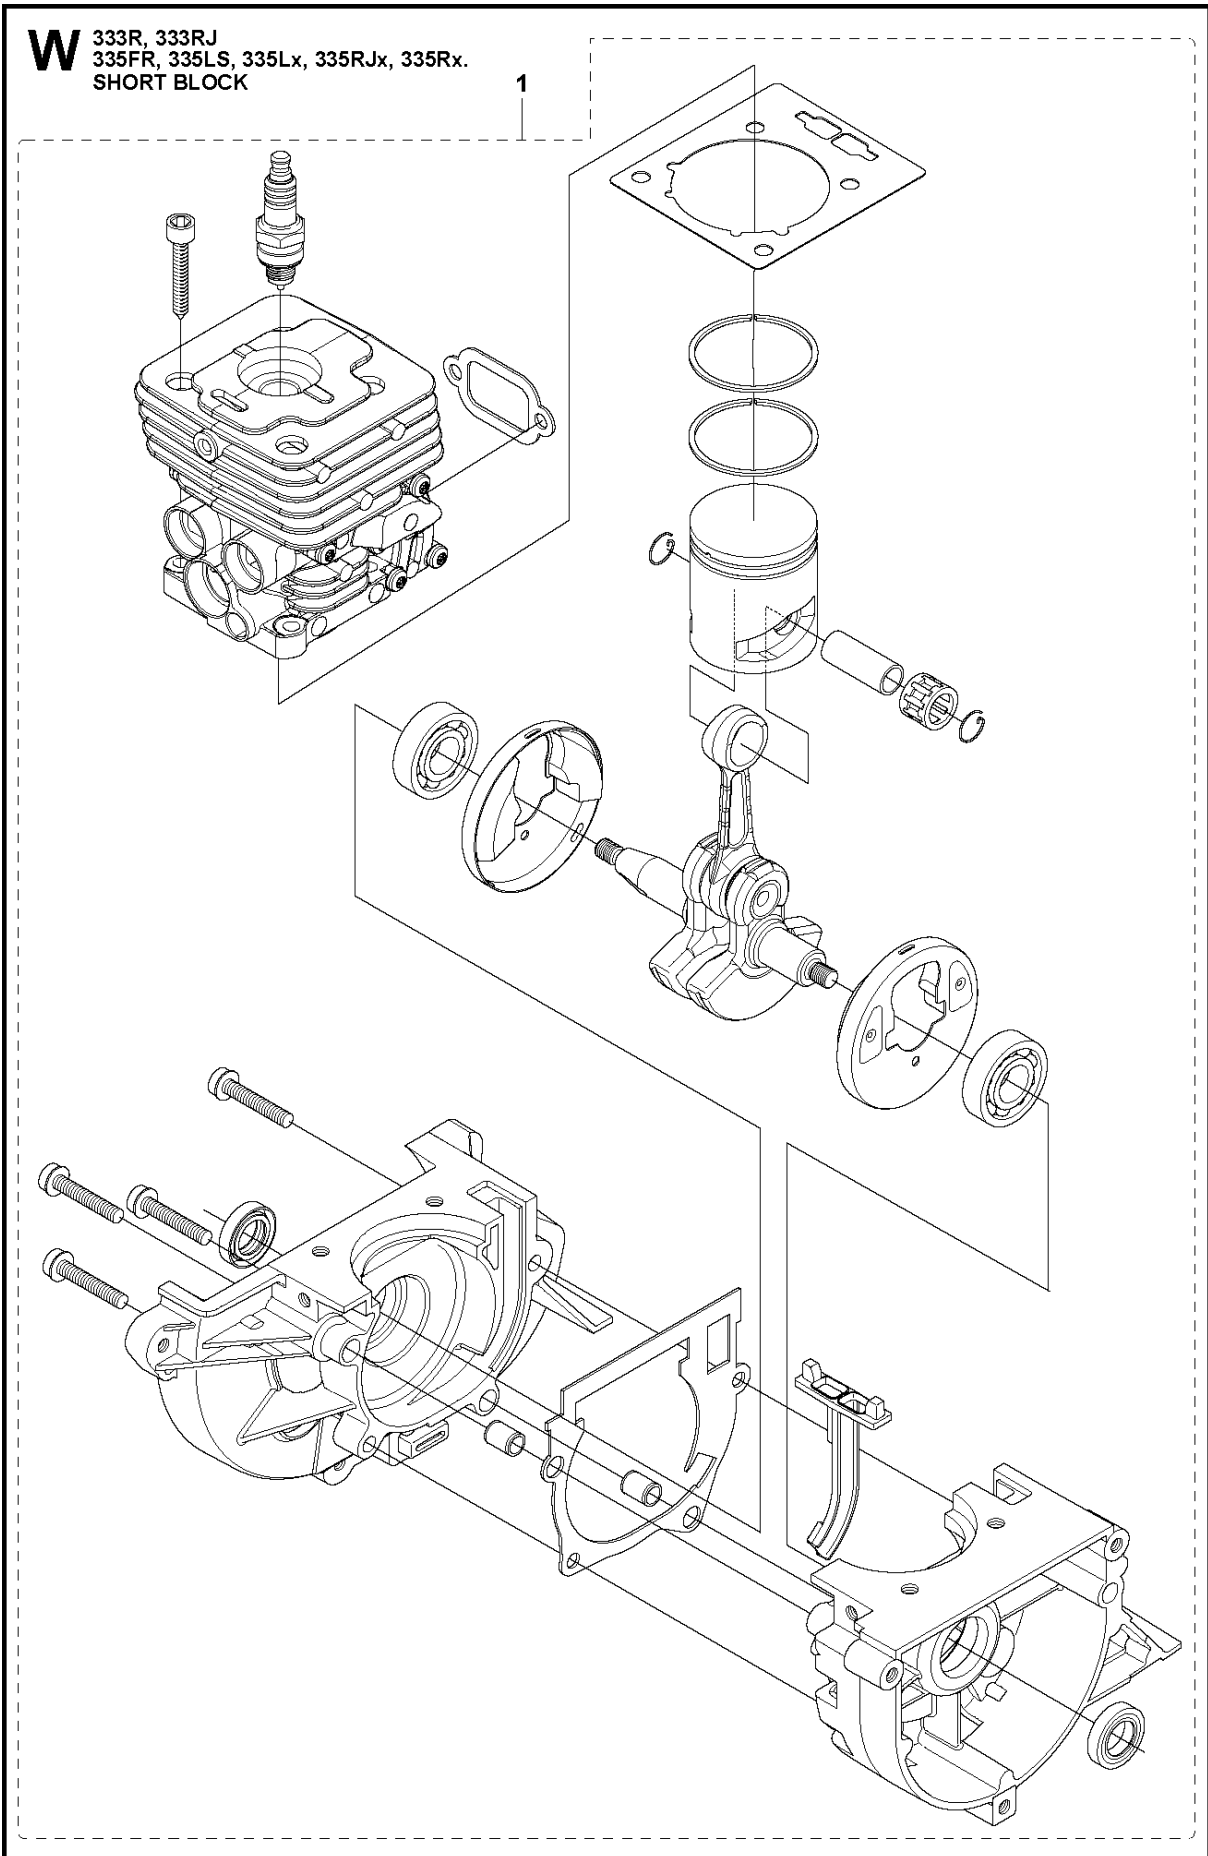

V 333R, 333RJ
335FR, 335LS, 335Lx, 335RJx, 335Rx.
HARNESS

HARNESS

335 RJX from 2014-12 -

Ref	Part No	Description	Remark	QTY	KIT
1	502 02 30-02	LOCK		1	5
2	502 02 38-01	SPRING		1	5
3	502 02 29-02	HOOK		1	5
4	735 31 09-20	E-CLIP		1	5
5	502 02 28-05	WELT HOOK		1	
6	503 99 61-01	BAND		1	
7	503 99 61-01	BAND		1	
8	503 99 61-01	BAND		1	
9	503 99 61-03	BAND		1	
10	537 27 59-01	HIP PAD		1	
11	537 28 84-01	FRONT PIECE		1	
12	537 28 83-01	FRONT PIECE		1	
13	537 27 59-01	HIP PAD		1	
14	537 17 54-01	HIP PAD		3	
15	503 99 61-01	BAND		3	
16	537 11 35-01	RETAINER		1	
17	503 99 61-03	BAND		1	
18	537 27 57-02	HARNESS	Duo Balance	1	
18	537 27 57-04	HARNESS	Duo Balance US	1	