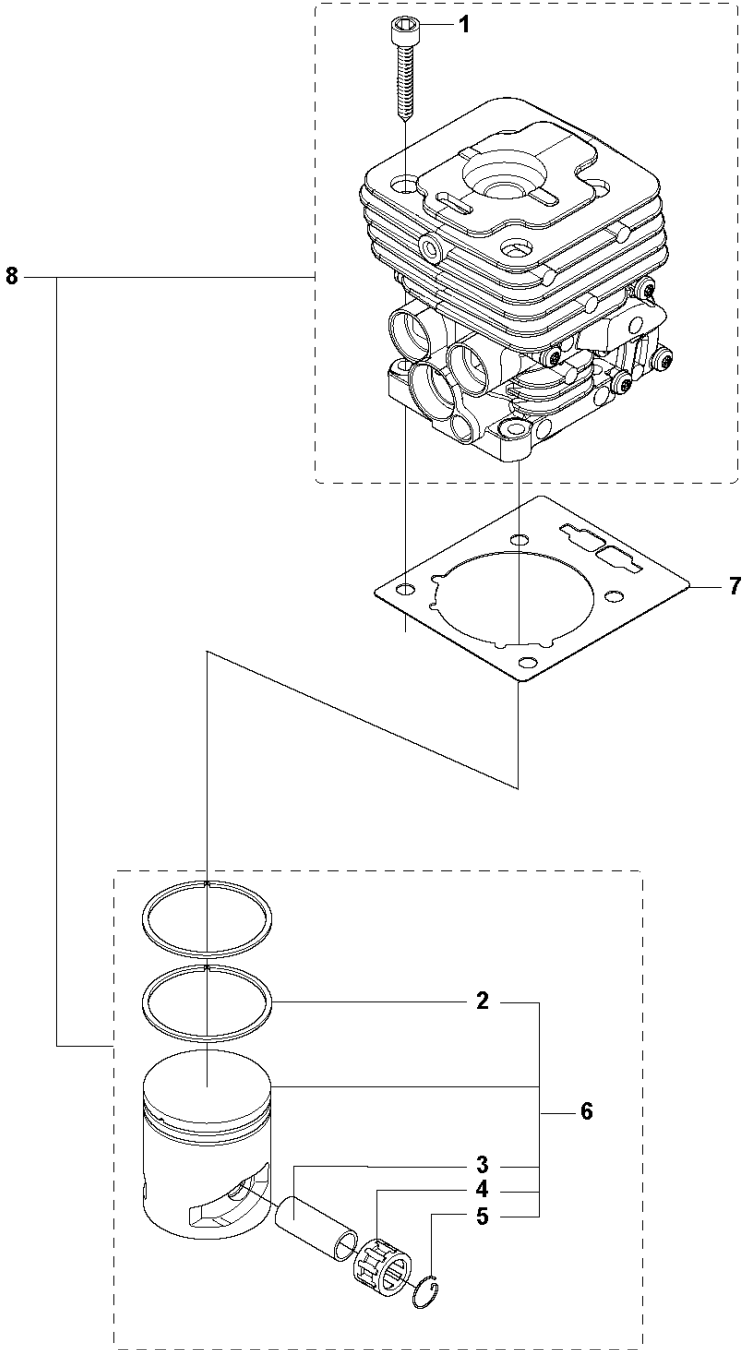

CARBURETOR & AIR FILTER

335 RJX from 2014-12 -

Ref	Part No	Description	Remark	QTY	KIT
1	537 37 12-01	INSULATION WALL		1	
2	537 37 11-01	SLEEVE		1	1
3	544 01 91-01	TUBULAR RIVET		1	1
4	537 33 43-01	INLET PIPE		1	
5	537 37 38-03	TUBULAR RIVET		2	1
6	503 20 03-16	SCREW IHSCFM		2	
7	503 49 71-01	GASKET		1	
8	581 16 75-01	CARBURETTOR		1	
9	503 23 10-06	WASHER		1	
10	503 20 03-20	SCREW IHSCFM		1	
11	544 02 58-01	BAR		1	16
12	537 33 71-01	CHOKE CONTROL		1	16
13	503 21 29-06	SCREW CCRPANT		1	16
14	537 35 58-01	LEVER		1	16
15	544 37 27-01	SLEEVING BRACKET		1	
16	537 31 41-01	FILTER HOLDER		1	
17	503 21 75-50	SCREW IHSCFT		2	
18	537 33 72-01	FILTER		1	
19	537 31 42-01	FRAME		1	
20	537 31 44-01	FILTER COVER		1	
21	537 38 72-01	SNAP LOCKING		2	
22	544 01 47-01	BELLOWS		1	16
23	544 01 46-01	LEVER		1	16
24	503 21 29-06	SCREW CCRPANT		1	16
25	537 34 90-01	LEVER		1	
26	537 34 13-01	AIR DUCT		1	

N 333R, 333RJ
335FR, 335LS, 335Lx, 335Rjx, 335Rx.
IGNITION

IGNITION SYSTEM

335 RJX from 2014-12 -

Ref	Part No	Description	Remark	QTY	KIT
1	503 21 66-18	SCREW IHSCT		2	
2	544 12 70-01	IGNITION MODULE	CPL	1	
3	537 43 43-01	SPARK PLUG CAP		1	2
4	503 23 51-09	SPARK PLUG	CH RCJ6Y (Ø=14 mm)	1	
5	731 71 16-51	HEXAGON NUT FLANGE		1	
6	537 24 96-01	FLYWHEEL		1	
7	501 53 16-01	CABLE	CABLE ONLY	2	2
8	537 23 93-01	CONTACT SPRING		1	2

P 333R, 333RJ
335FR, 335LS, 335Lx, 335RJx, 335Rx.
CYLINDER PISTON

CYLINDER PISTON

335 RJX from 2014-12 -

Ref	Part No	Description	Remark	QTY	KIT
1	503 20 08-23	SCREW IHSCM		4	8
2	503 28 90-54	PISTON RING		2	6,8
3	503 28 91-19	PISTON PIN		1	6,8
4	503 41 41-01	NEEDLE BEARING		1	6,8
5	737 44 10-00	SNAP RING		2	6,8
6	585 99 83-02	PISTON ASSY		1	8
7	537 33 30-01	GASKET		1	
8	544 40 06-01	CYLINDER ASSY	Ø = 38mm. 574 36 43-01	1	