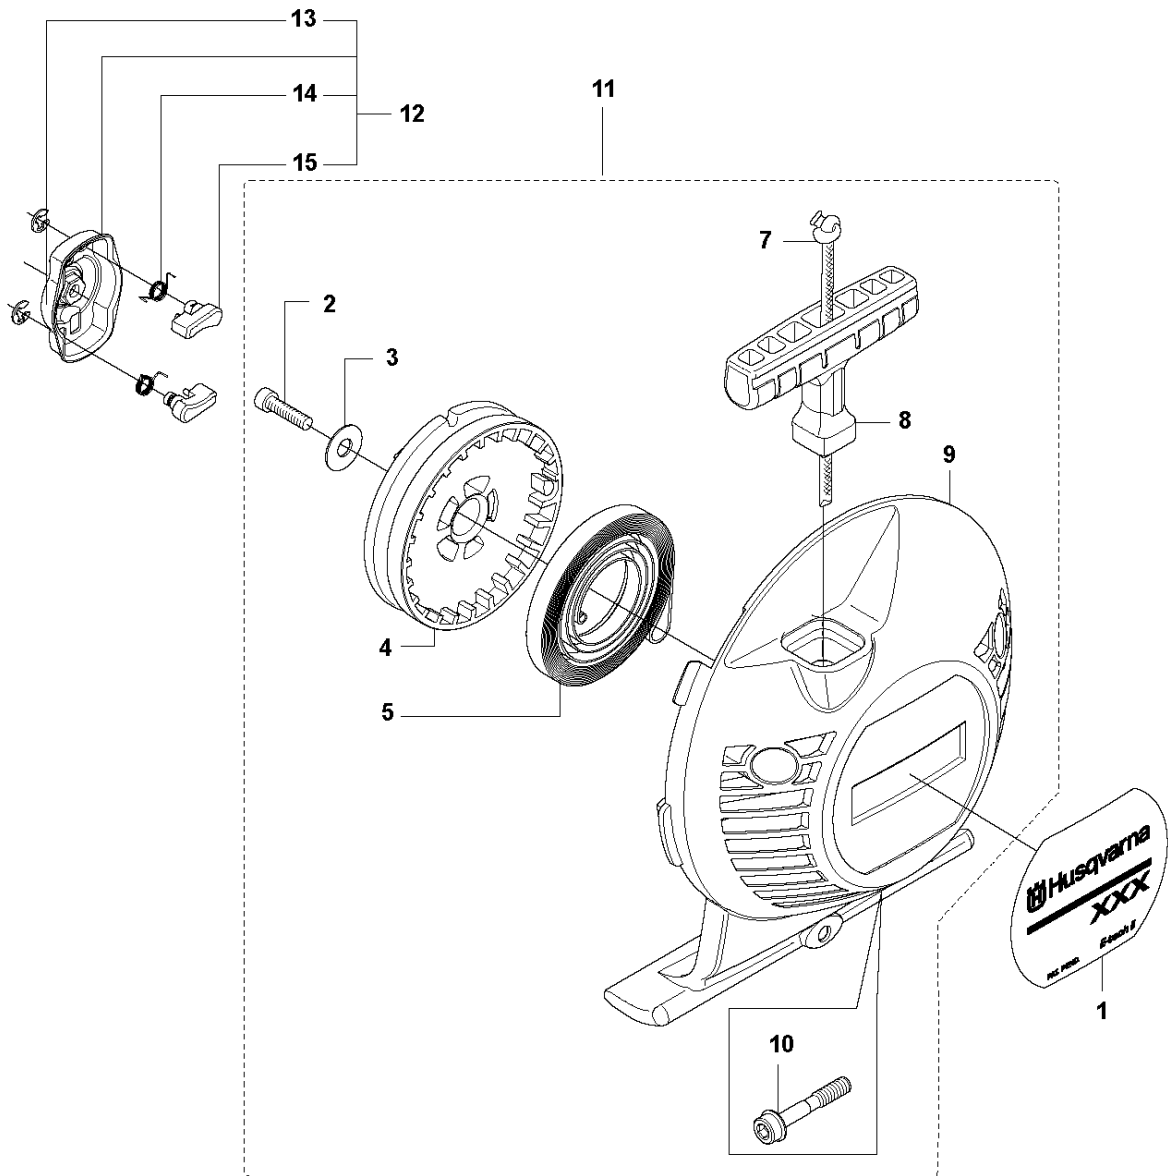

K2 333R, 333RJ
335FR, 335LS, 335Lx, 335RJx, 335Rx.
STARTER

STARTER

335 RJX from 2014-12 -

Ref	Part No	Description	Remark	QTY KIT	
1	537 32 24-05	LABEL	333R	1	
1	537 32 24-06	LABEL	335Rx	1	
1	537 32 24-09	LABEL	335FR	1	
1	537 32 24-08	LABEL	335LS	1	
2	503 21 79-20	SCREW IH SCT		1	11
3	535 07 23-01	WASHER		1	11
4	537 32 50-02	STARTER PULLEY		1	11
5	503 85 99-01	RECOIL SPRING		1	11
7	505 30 51-25	STARTER CORD		1	11
8	503 54 39-01	STARTER HANDLE		1	11
9	544 10 25-02	STARTER	Spare part incl. Screws Pos. 10	1	11
10	573 99 43-05	SCREW IH SCFMO	Captive screws	3	9, 11
11	537 21 47-07	STARTER ASSY		1	
12	503 87 33-05	BRIDGE		1	
13	735 31 08-20	E-CLIP		2	12
14	503 87 36-01	SPRING		1	12
15	503 87 35-02	STARTER PAWL		2	12