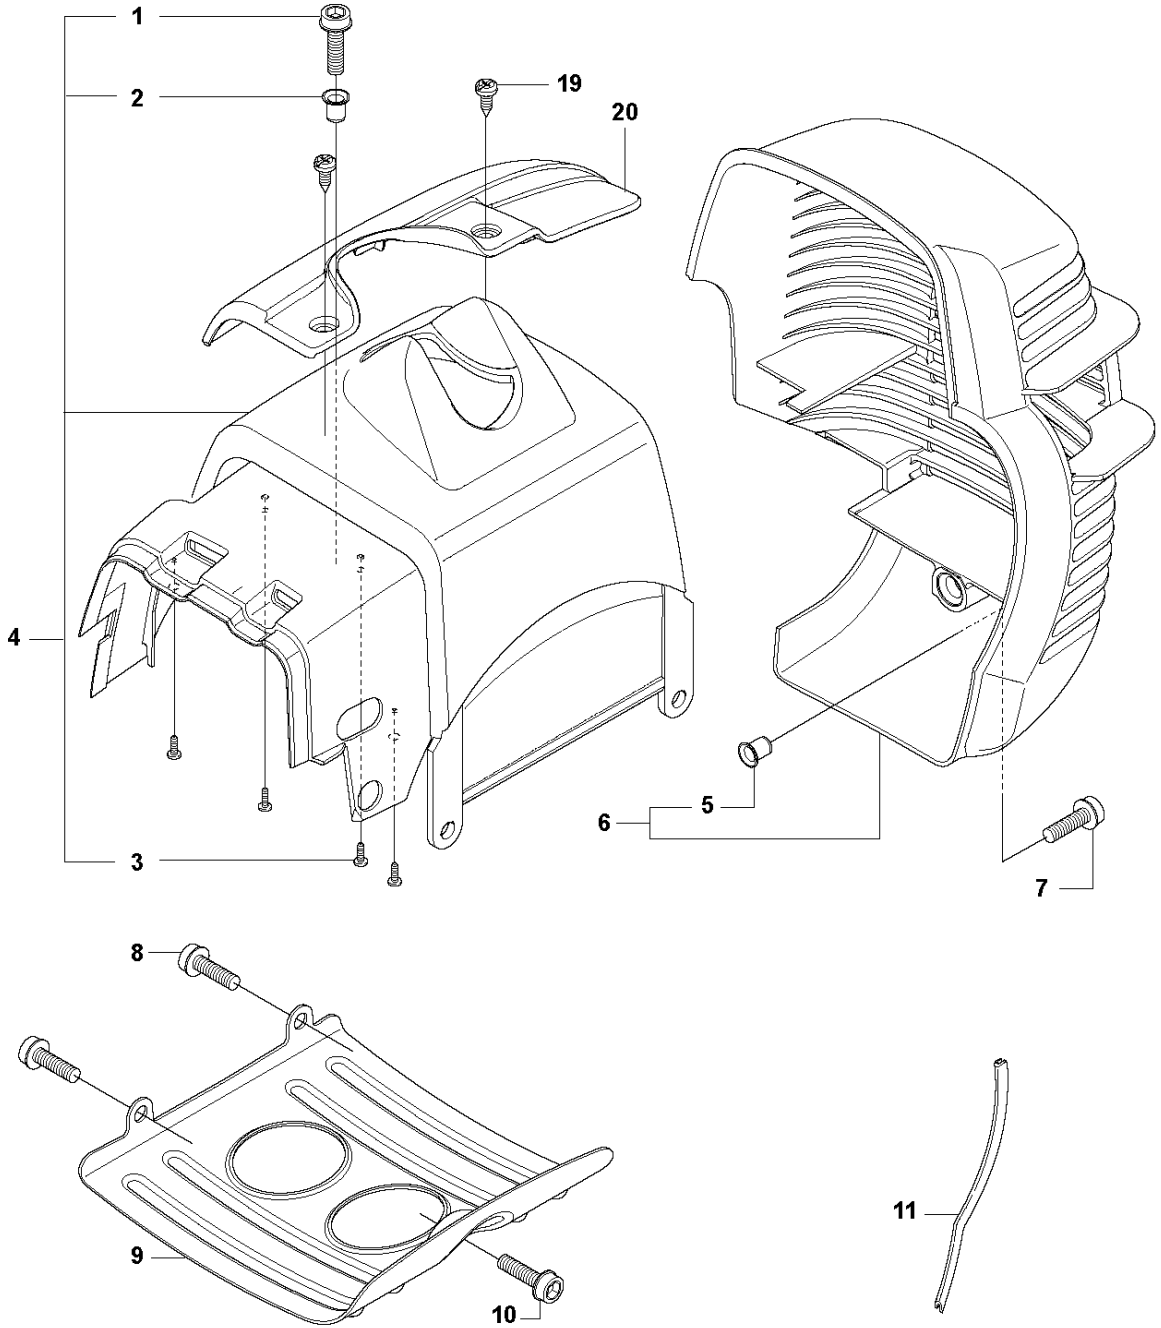

H1 333R, 333RJ
335FR, 335LS, 335Lx, 335RJx, 335Rx.
COVERS

COVER

335 RJX from 2014-12 -

Ref	Part No	Description	Remark	QTY	KIT
1	503 20 03-20	SCREW IHSCFM		1	4
2	537 37 38-02	TUBULAR RIVET		1	4
3	503 21 29-10	SCREW CCRPANT		4	4
4	544 16 01-01	CYLINDER COVER		1	
5	537 37 38-03	TUBULAR RIVET		1	6
6	537 42 51-01	HEAT PROTECTOR		1	
7	503 20 03-20	SCREW IHSCFM		1	
8	503 21 75-16	SCREW IHSCFT		2	
9	537 35 72-01	PROTECTIVE PLATE		1	
10	503 21 75-16	SCREW IHSCFT		1	
11	544 02 98-01	BAR		1	
12	537 39 52-08	LABEL	335LS	1	
13	537 39 52-09	LABEL	335FR	1	
14	537 39 52-02	LABEL	335Lx	1	
15	537 39 52-03	LABEL	333RJ	1	
16	537 39 52-04	LABEL	333R	1	
17	537 39 52-05	LABEL	335RJx	1	
18	537 39 52-06	LABEL	335Rx	1	
19	503 21 35-02	SCREW	335LS, 335RJX	2	
20	502 43 39-01	ARM PROTECTION		1