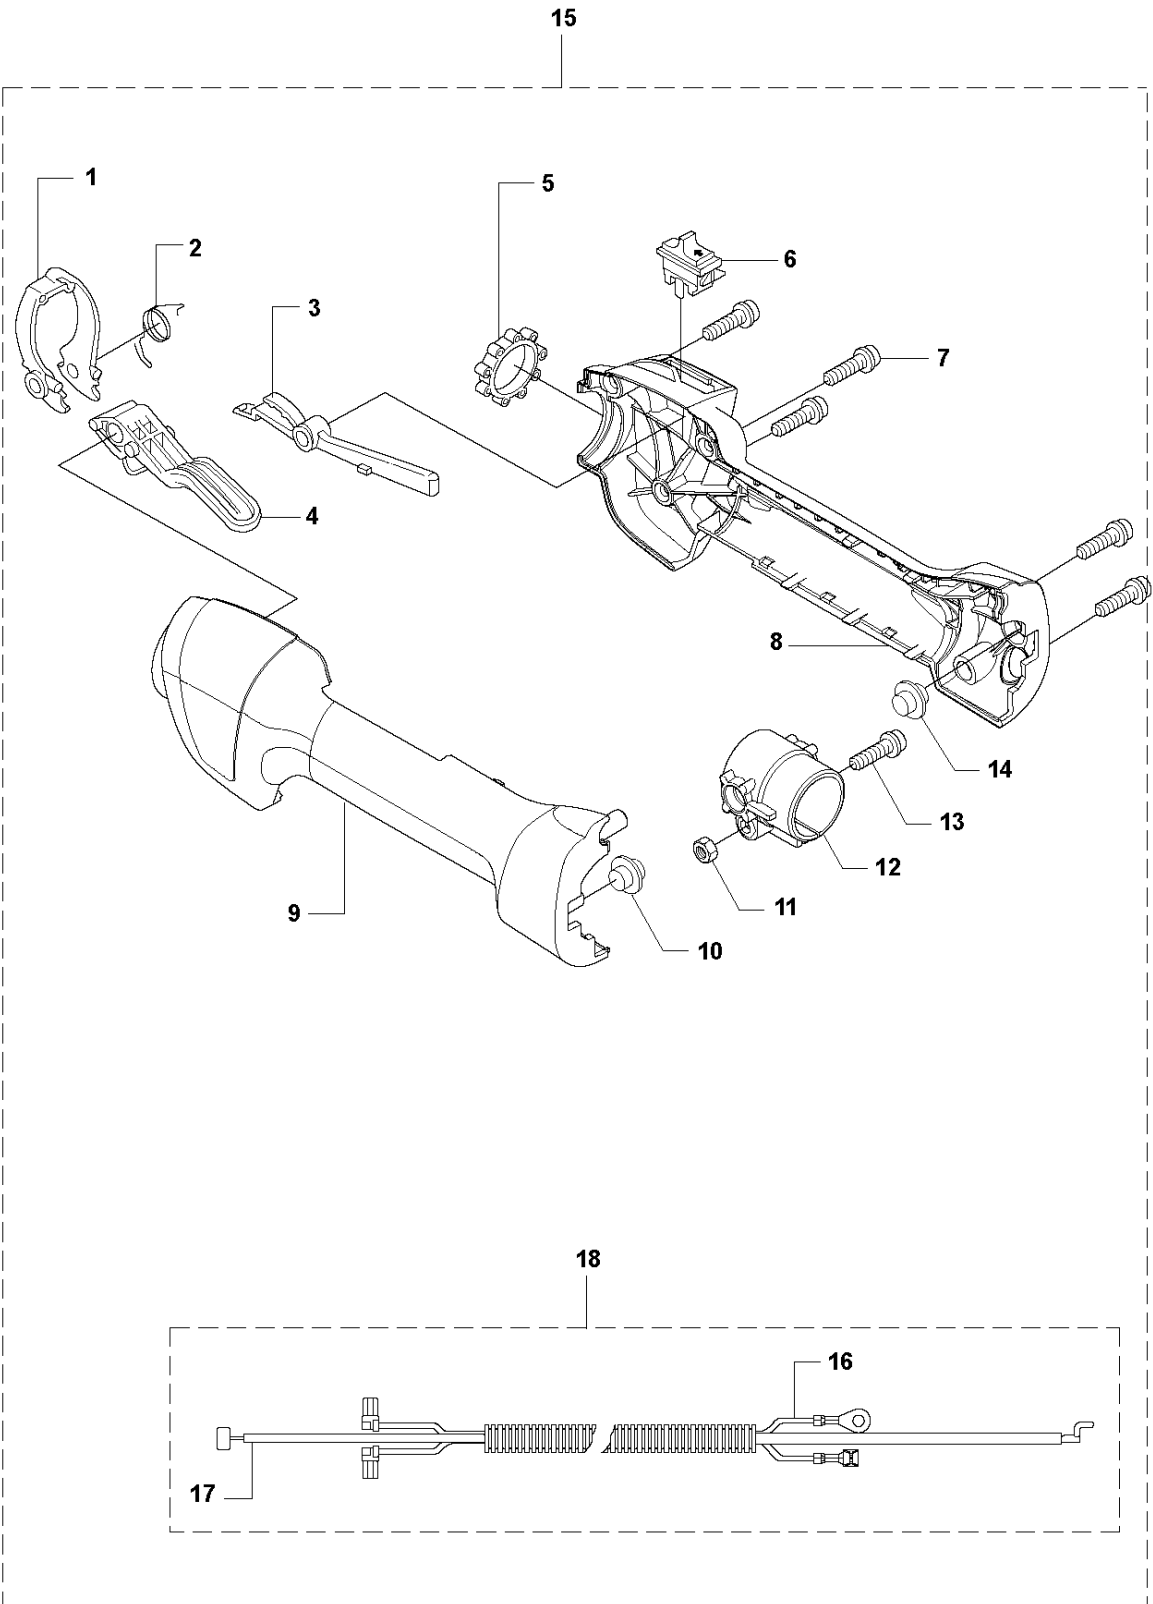

F 333RJ, 335Lx, 335LS, 335RJx
THROTTLE CONTROLS

THROTTLE CONTROLS

335 RJX from 2014-12 -

Ref	Part No	Description	Remark	QTY	KIT
1	503 91 81-01	THROTTLE LEVER		1	15
2	544 10 08-01	RECOIL SPRING		1	15
3	503 87 80-01	THROTTLE LOCKOUT		1	15
4	503 87 79-03	THROTTLE TRIGGER		1	15
5	503 96 14-01	ABSORBER		1	15
6	537 41 90-01	SWITCH		1	15
7	503 21 66-18	SCREW IHSCCT		5	15
8	544 23 84-01	HANDLE HALF	333RJ, 335LS	1	15
8	544 10 02-02	HANDLE HALF	335Lx, 335RJx	1	15
9	544 23 85-01	HANDLE HALF	333RJ, 335LS	1	15
9	544 10 03-02	HANDLE HALF	335Lx, 335RJx	1	15
10	544 10 17-02	DAMPER		1	15
11	731 23 14-01	HEXAGON NUT		1	15
12	544 11 21-01	RETAINER		1	15
13	503 20 03-20	SCREW IHSCFM		1	15
14	544 10 17-02	DAMPER		1	15
15	544 14 36-02	CONTROL	333RJ, 335Lx, 335LS, 335RJx	1	
16	503 87 85-06	SHORT CIRCUIT CABLE		1	15, 18
17	544 17 17-02	THROTTLE WIRE ASSY		1	15, 18
18	544 14 49-01	WIRING ASSY		1	15