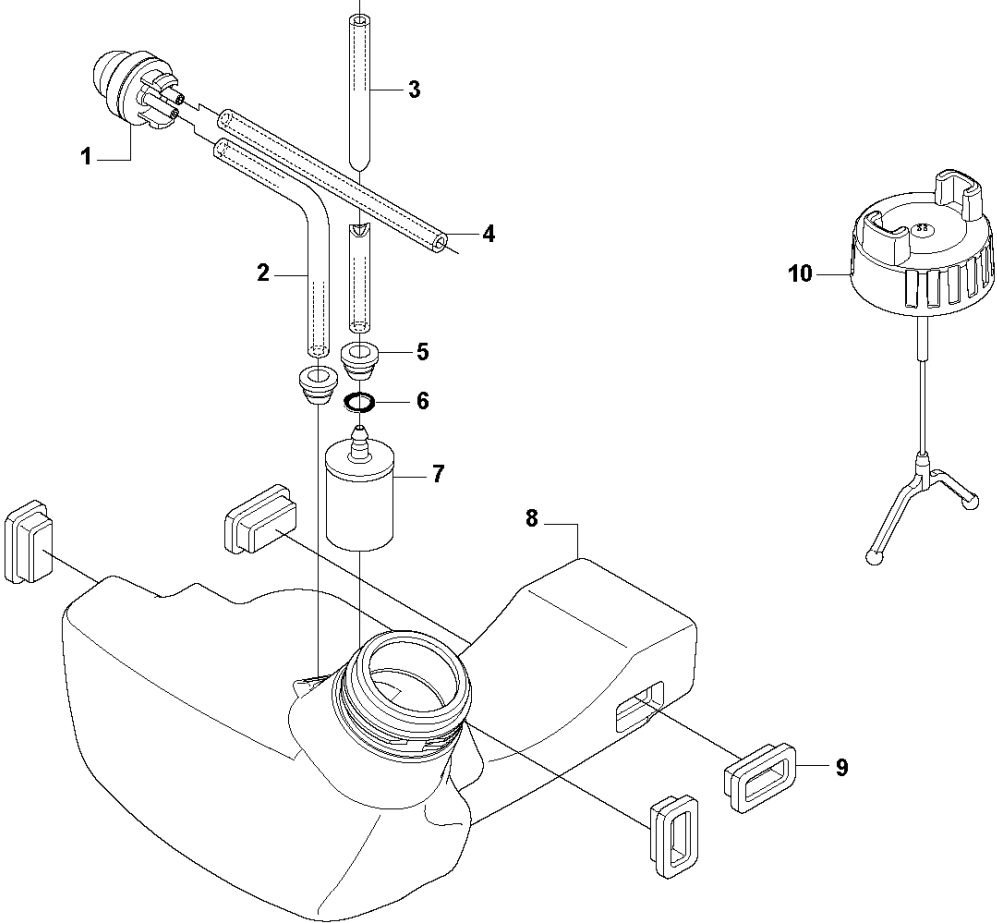

L 333R, 333RJ
335FR, 335LS, 335Lx, 335RJx, 335Rx.
FUEL TANK

FUEL TANK

335 RJX from 2014-12 -

Ref	Part No	Description	Remark	QTY KIT
1	503 93 66-01	PURGE		1
2	537 04 24-12	FUEL HOSE		1
3	537 05 23-01	FUEL HOSE		1
4	537 04 24-12	FUEL HOSE		1
5	503 73 58-01	BUSHING		2
6	537 18 49-01	O-RING		1
7	503 44 32-01	FUEL FILTER		1
8	544 32 88-01	TANK ASSY		1
9	503 91 10-01	SUSPENSION		4
10	503 91 18-02	TANK CAP		1