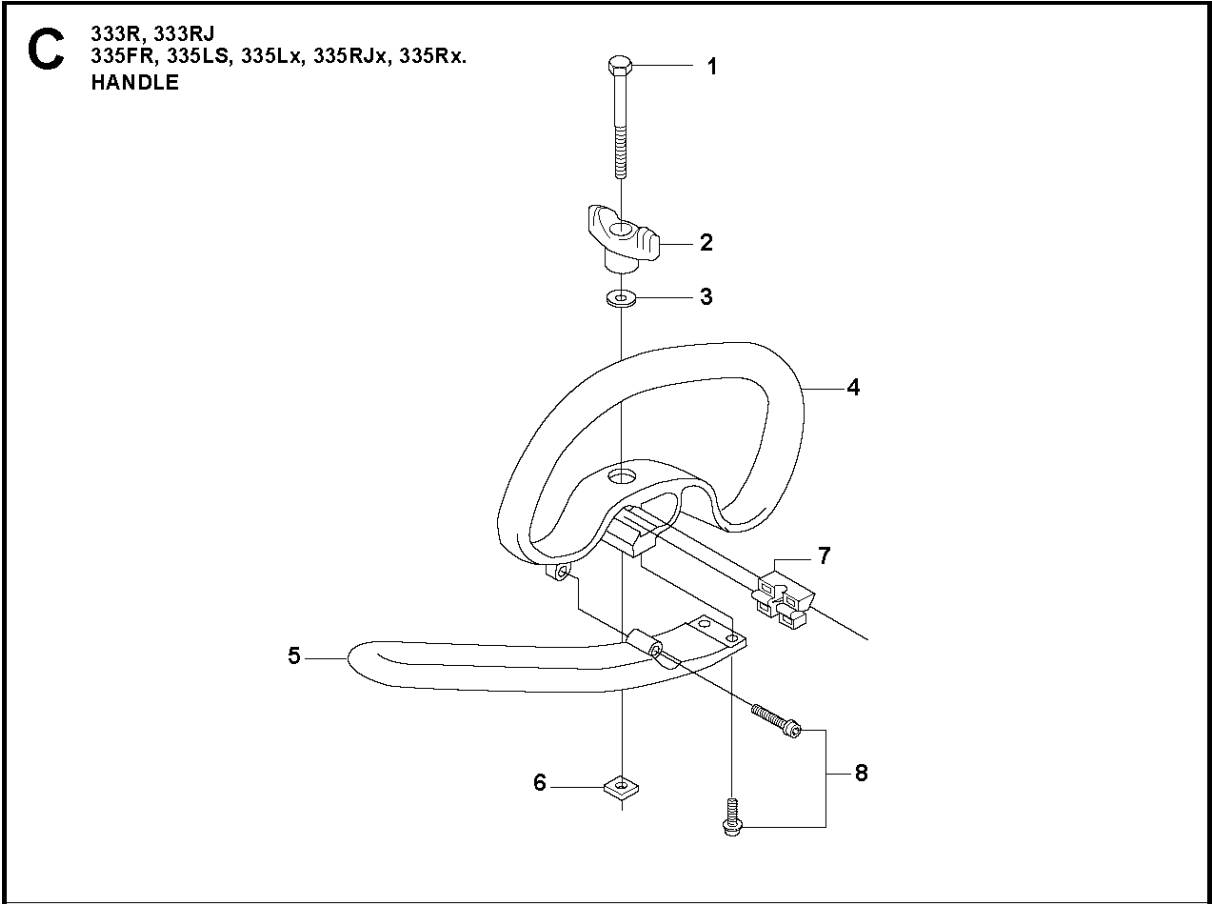

SPARE PARTS LIST

BRUSHCUTTERS/CLEARING SAWS

335 RJX from 2014-12 -

A 333R, 333RJ
335FR, 335LS, 335Lx, 335RJx, 335Rx.
BEVEL GEAR

BEVEL GEAR

335 RJX from 2014-12 -

Ref	Part No	Description	Remark	QTY	KIT
1	537 18 95-01	SCREW		1	20
2	503 20 02-10	SCREW IHSCFM		1	20
3	544 08 76-01	CLAMP		1	20
4	537 14 74-01	MAGNET		1	16
5	503 20 15-01	SCREW IHHM		1	16
6	537 29 59-02	GEAR HOUSING		1	16
7	738 21 99-00	BALL BEARING		1	16
8	503 20 03-25	SCREW IHSCFM		2	
9	738 21 01-10	BALL BEARING		1	16
10	738 21 01-12	BALL BEARING		1	16
11	735 31 28-10	CIRCLIP		1	16
12	735 31 14-00	CIRCLIP		1	16
13	505 13 33-01	SPARE PARTS KIT	333R, 335Rx, 335Fr	1	16
13	505 13 34-01	SPARE PARTS KIT	333RJ, 335RJx, 335Lx, 335LS	1	16
14	503 25 28-01	BALL BEARING		1	16
15	735 31 31-10	CIRCLIP		1	16
16	544 21 64-01	GEAR	333R, 335Rx, 335Fr	1	
16	537 29 58-02	BEVEL GEAR	333RJ, 335RJx, 335Lx, 335LS	1	
17	537 35 14-01	DRIVER	"(1")"	1	
18	537 34 35-01	SUPPORT FLANGE		1	
19	502 29 11-01	BLADE NUT		1	
20	574 30 68-01	CLAMP		1	

B2 333RJ, 335LS, 335LX, 335RJX
SHAFT & SUSPENSION

SHAFT & SUSPENSION

335 RJX from 2014-12 -

Ref	Part No	Description	Remark	QTY KIT
1	544 10 18-01	SLEEVE	333RJ, 335RJx, 335Lx, 335LS	1
2	537 18 26-10	TUBE	Ø = 24mm, L = 330mm	1
3	537 33 44-02	SPACER		1
4	544 25 40-01	SCREW		1
5	537 36 02-01	SPACER		1
6	537 21 41-02	TUBE	Ø = 28mm, L = 1152mm	1
7	537 31 39-02	GUIDE	Ø = 9mm, L = 1115mm	1
8	537 35 52-01	DRIVE SHAFT	Ø = 8mm, L = 1527mm	1
9	537 29 48-01	LABEL		1

HANDLE

335 RJX from 2014-12 -

Ref	Part No	Description	Remark	QTY KIT
1	725 23 78-51	SCREW EHHM	33RJ, 335LS	1
1	725 23 80-51	SCREW EHHM	335Lx, 335RJx	1
2	503 87 90-01	KNOB	335Lx, 335RJx	1
3	503 23 00-61	WASHER	33RJ, 335LS	1
4	544 10 10-02	HANDLE LOOP		1
5	503 99 78-01	HANDLE	333RJ, 335RJx	1
6	502 19 71-01	SQUARE NUT		1
7	544 10 11-01	BLOCK.SPACING		1
8	501 21 68-16	TBD		3