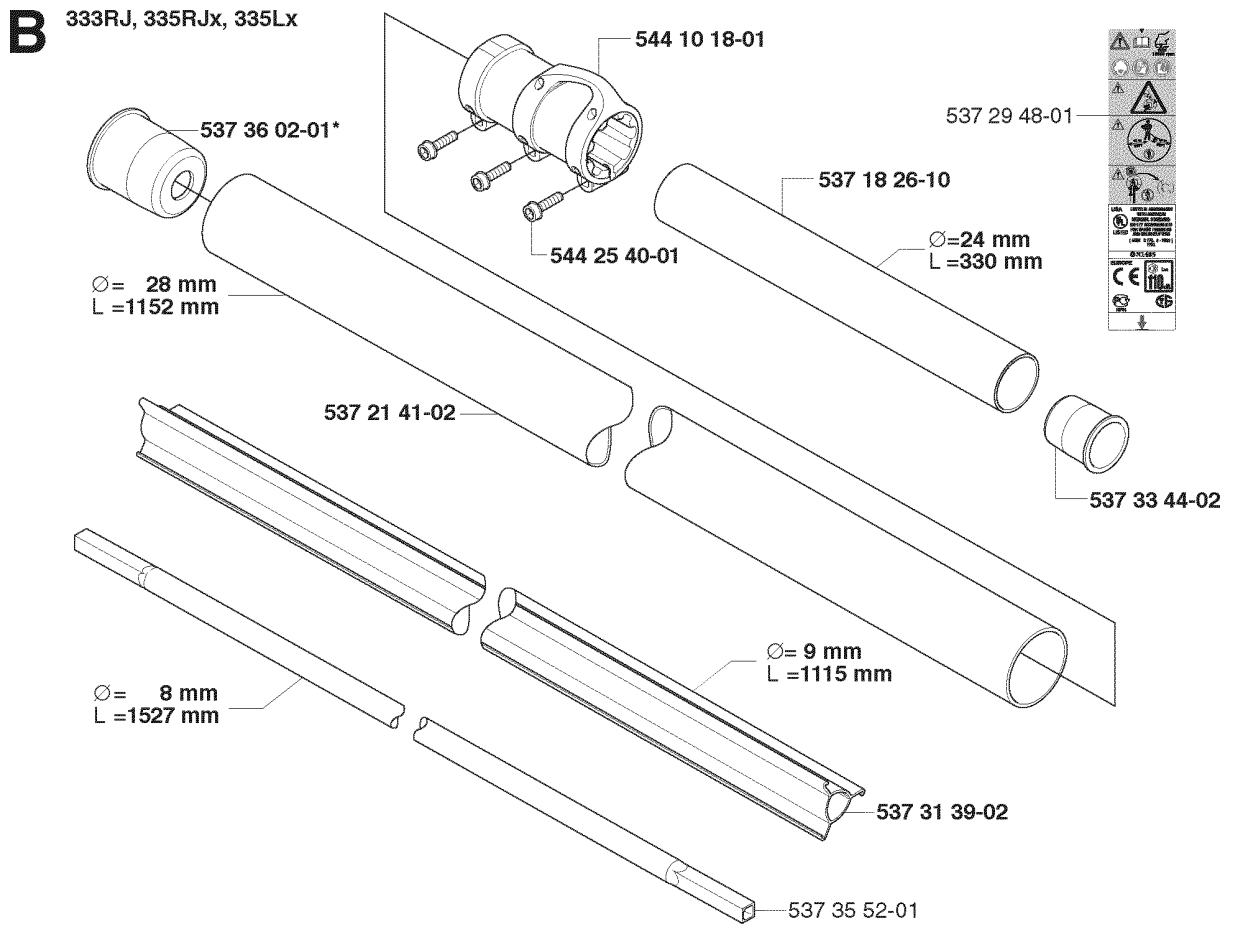

SPARE PARTS LIST

BRUSHCUTTERS/CLEARING SAWS

335 RX, 2006-10

A *compl 544 21 64-01 (333R, 335Rx) (1:1.4)
**compl 537 29 58-02 (333RJ, 335RJx, 335Lx) (1:1.29)

BEVEL GEAR

335 RX, 2006-10

Part No	Description	Remark	QTY KIT
503 20 02-10	SCREW IHSCFM		1
503 20 03-25	SCREW IHSCFM		1
503 20 15-01	SCREW IHHM		1
503 22 73-01	NUT		1
503 25 28-01	BALL BEARING		1
537 14 74-01	MAGNET		1
537 18 95-01	SCREW		1
537 29 58-02	BEVEL GEAR		1
537 34 35-01	SUPPORT FLANGE		1
537 35 14-01	DRIVER		1
544 08 76-01	CLAMP		1
544 21 64-01	GEAR		1
735 31 14-00	CIRCLIP		1
735 31 28-10	CIRCLIP		1
735 31 31-10	CIRCLIP		1
738 21 01-10	BALL BEARING		1
738 21 01-12	BALL BEARING		1
738 21 99-00	BALL BEARING		1

B *compl 537 21 42-01(333R, 335Rx)

**compl 537 34 97-01

SHAFT

335 RX, 2006-10

Part No	Description	Remark	QTY KIT
503 21 75-16	SCREW IHSCFT		1
537 13 04-02	KNOB		1
537 21 41-01	TUBE		1
537 21 42-01	TUBE		1
537 29 48-01	LABEL		1
537 31 39-01	GUIDE		1
537 34 97-01	LOOP		1
537 34 98-01	LOOP		1
537 35 01-01	LOOP		1
537 35 52-01	DRIVE SHAFT		1
537 36 02-01	SPACER		1
537 36 02-02	SPACER		1
537 37 61-01	WIRING		1
725 23 31-51	SCREW		1

C

HANDLE

335 RX, 2006-10

Part No	Description	Remark	QTY KIT
502 19 71-01	SQUARE NUT		1
503 21 68-16	SCREW IHST		3
503 23 00-61	WASHER		1
503 87 90-01	KNOB		1
503 99 78-01	HANDLE		1
544 10 10-02	HANDLE LOOP		1
544 10 11-01	BLOCK.SPACING		1
725 23 78-51	SCREW EHHM		1
725 23 80-51	SCREW EHHM		1

TOWER

335 RX, 2006-10

Part No	Description	Remark	QTY KIT
502 19 71-01	SQUARE NUT		1
502 20 38-01	KNOB		1
502 28 61-01	CLIP		1
502 28 61-01	CLIP		1
503 20 02-25	SCREW IHSCFM		2
503 20 03-20	SCREW IHSCFM		2
503 20 08-32	SCREW IHSCM		4
503 21 06-19	SCREW IHSCM		4
537 34 86-01	BRACKET		1
537 34 87-01	HUB CAP		1
537 34 88-01	COMPRESSION SLEEVE		1
537 34 89-01	ANTIVIBRATION ELEMENT		1
537 37 63-01	COVER		1
544 01 99-01	HANDLEBAR BRACKET		1
544 22 58-01	HANDLEBAR BRACKET		1
725 23 82-85	SCREW EHHM		1
731 23 14-01	HEXAGON NUT		2