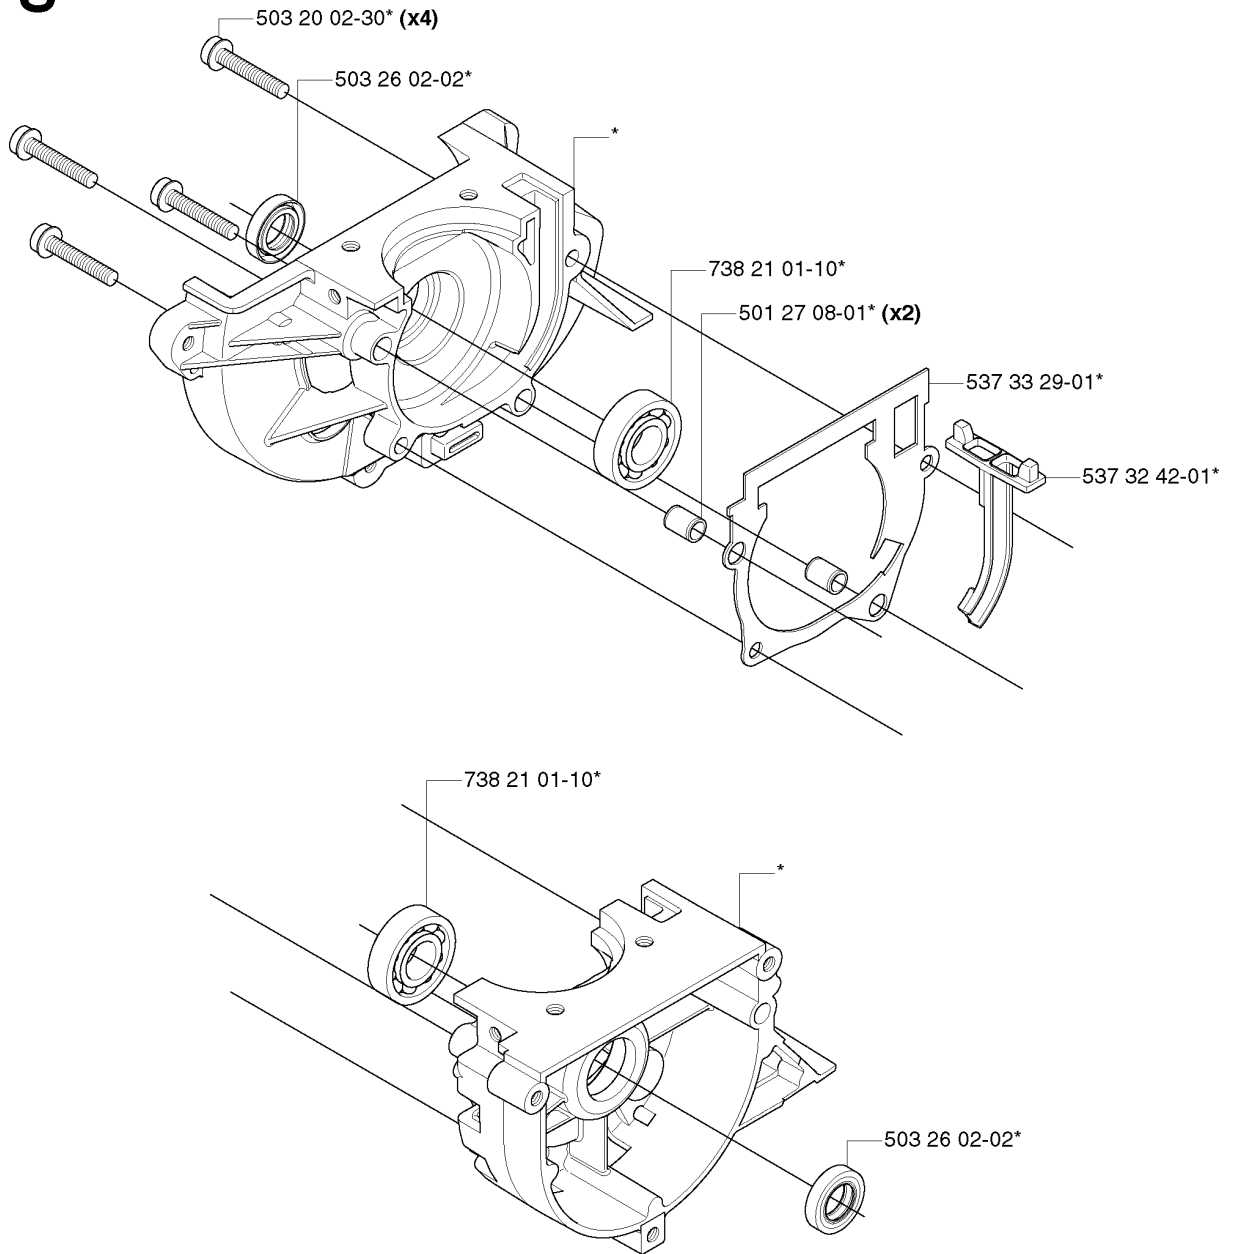

S

*compl 544 03 89-01