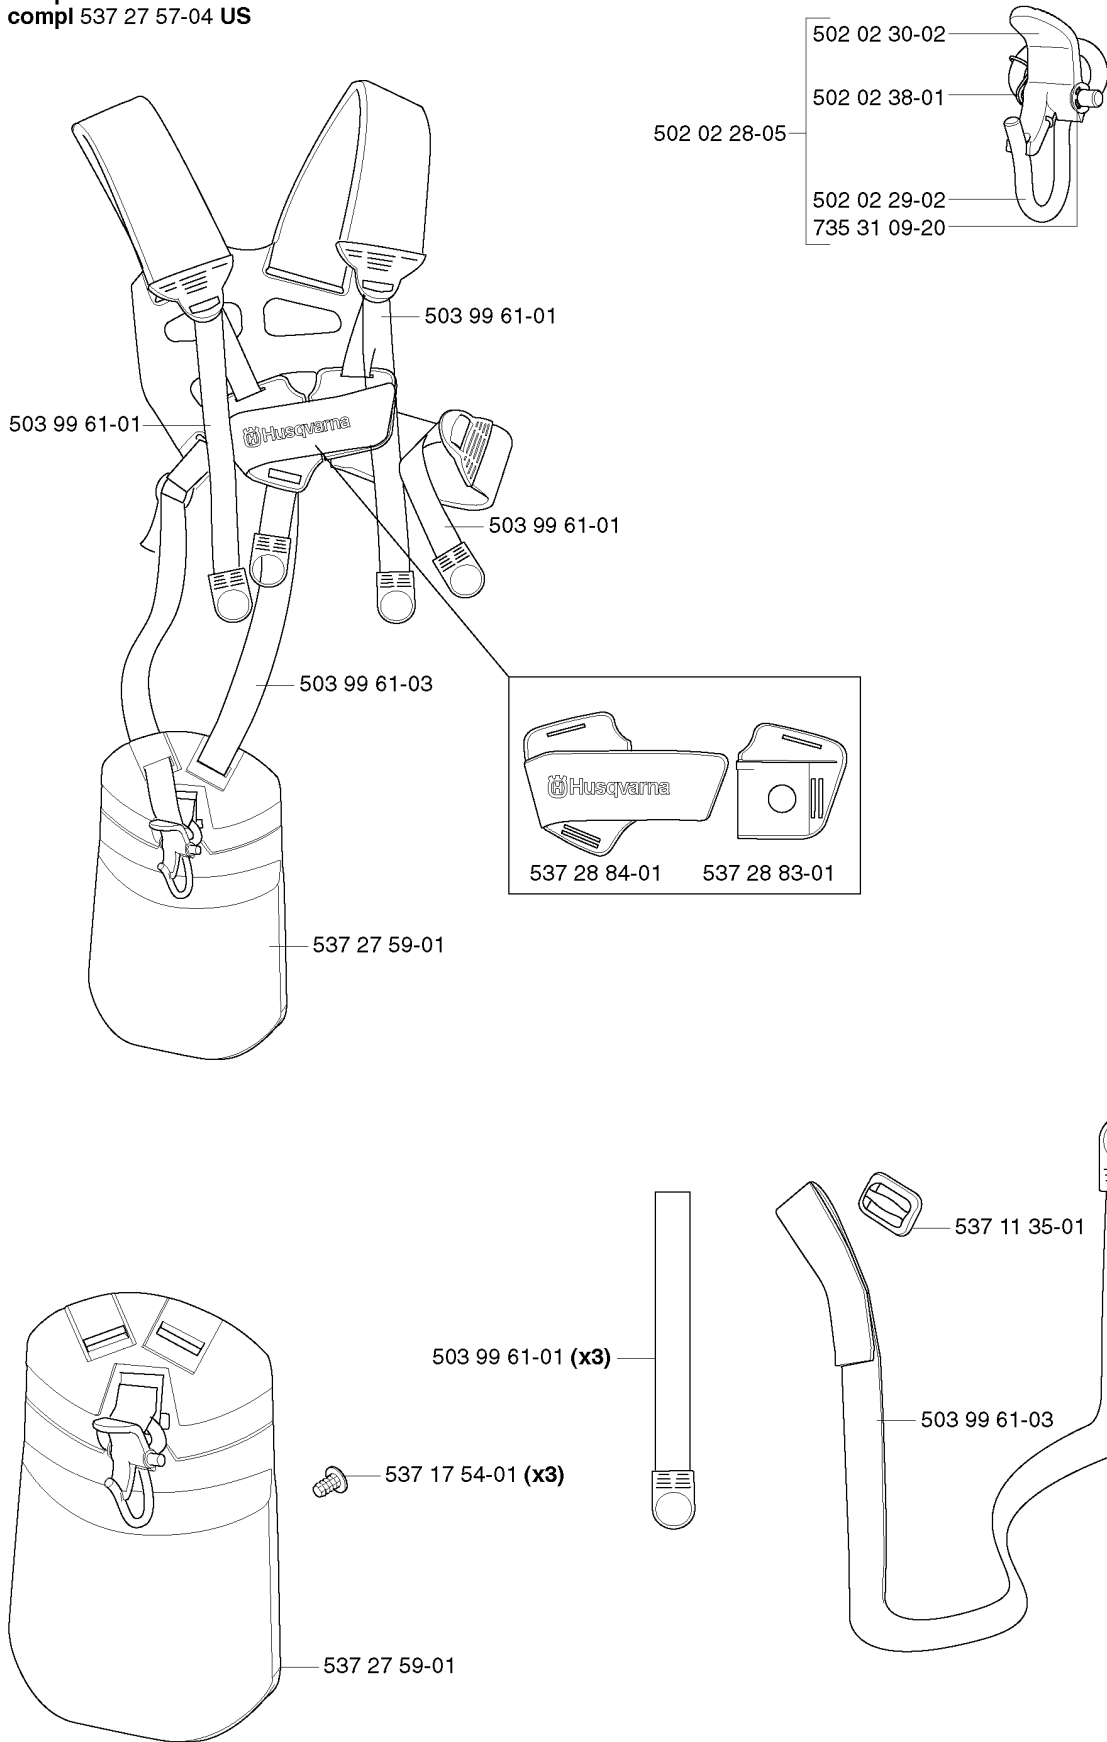

X Duo Balance
compl 537 27 57-02
compl 537 27 57-04 US