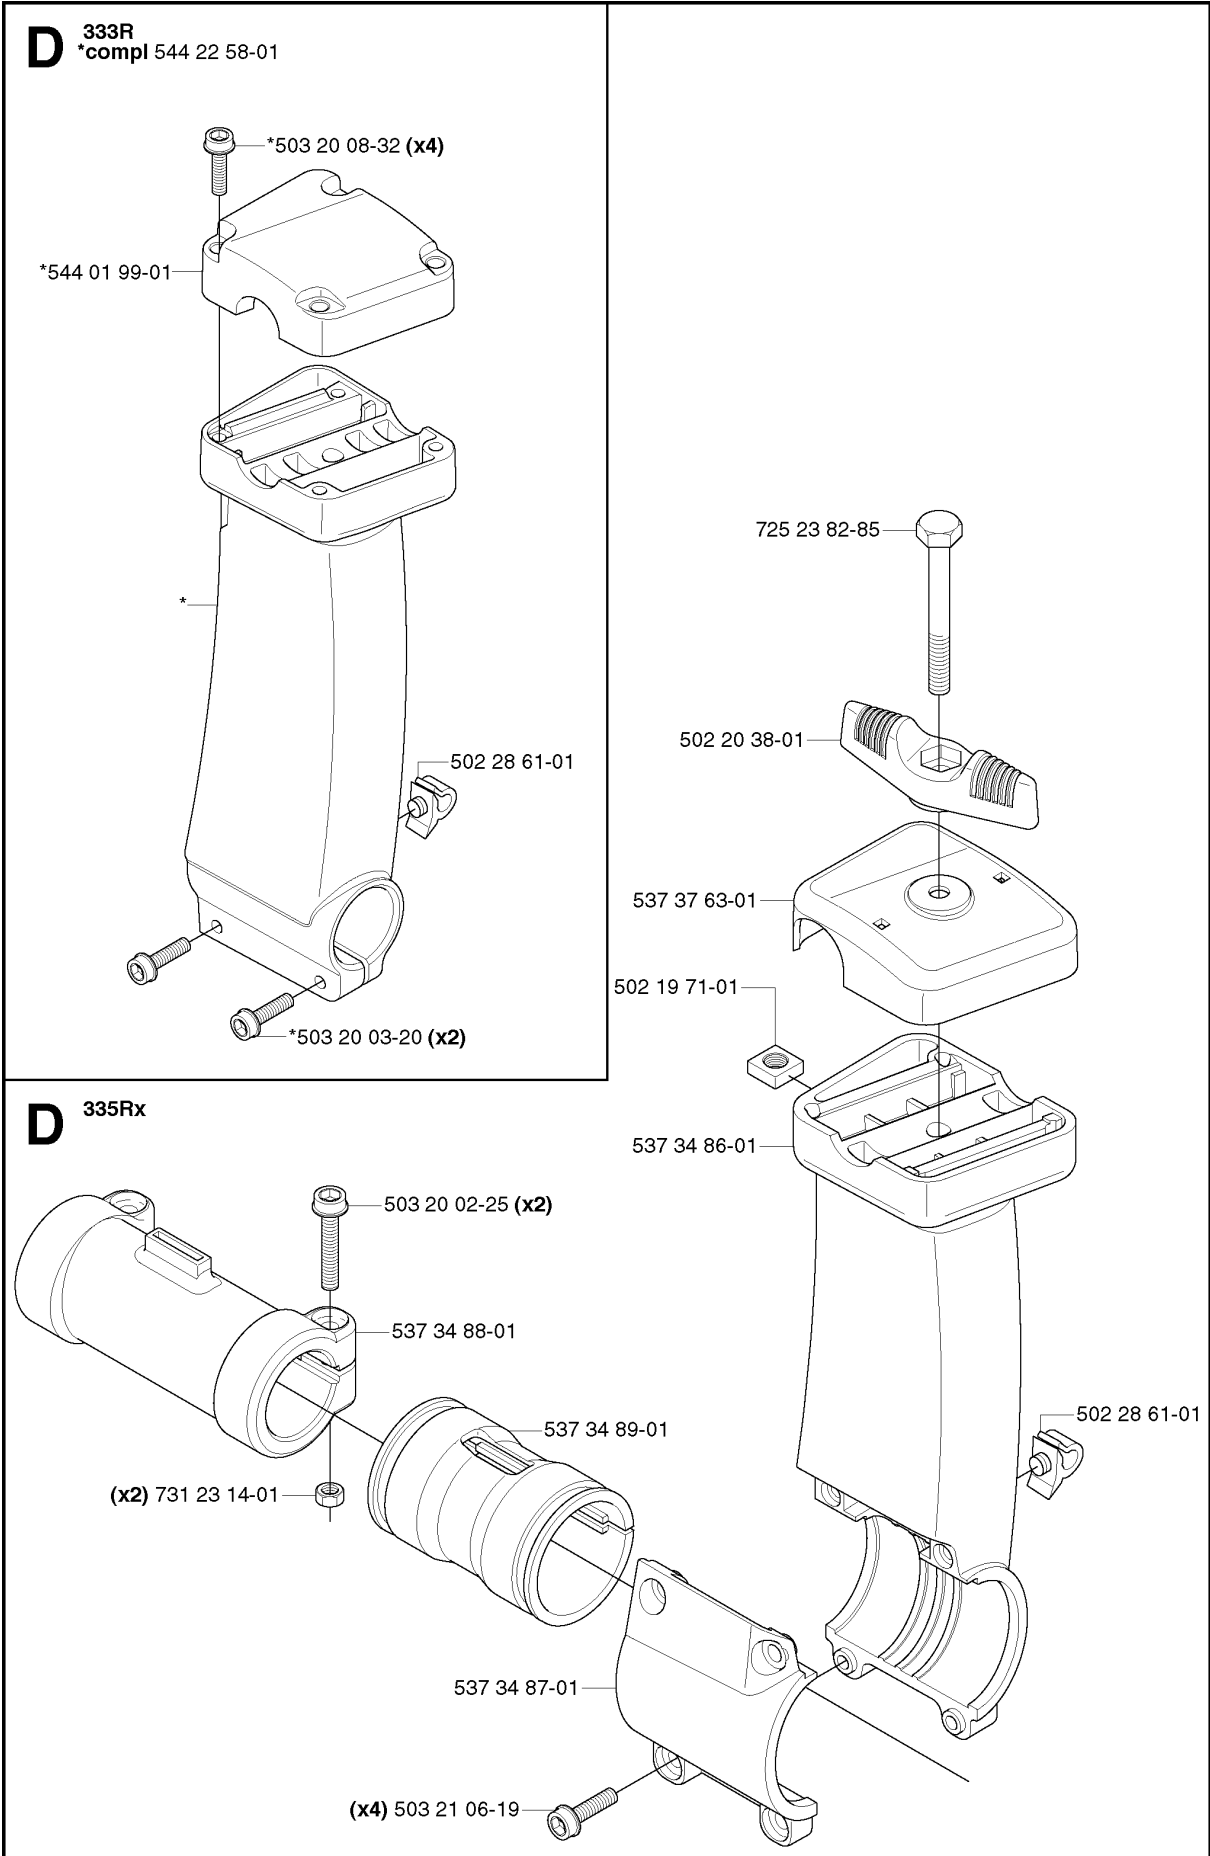

SPARE PARTS LIST

BRUSHCUTTERS/CLEARING SAWS

335 RX, 2006-10

A *compl 544 21 64-01 (333R, 335Rx) (1:1.4)
**compl 537 29 58-02 (333RJ, 335RJx, 335Lx) (1:1.29)

BEVEL GEAR

335 RX, 2006-10

Part No	Description	Remark	QTY KIT
503 20 02-10	SCREW IHSCFM		1
503 20 03-25	SCREW IHSCFM		1
503 20 15-01	SCREW IHHM		1
503 22 73-01	NUT		1
503 25 28-01	BALL BEARING		1
537 14 74-01	MAGNET		1
537 18 95-01	SCREW		1
537 29 58-02	BEVEL GEAR		1
537 34 35-01	SUPPORT FLANGE		1
537 35 14-01	DRIVER		1
544 08 76-01	CLAMP		1
544 21 64-01	GEAR		1
735 31 14-00	CIRCLIP		1
735 31 28-10	CIRCLIP		1
735 31 31-10	CIRCLIP		1
738 21 01-10	BALL BEARING		1
738 21 01-12	BALL BEARING		1
738 21 99-00	BALL BEARING		1

B *compl 537 21 42-01(333R, 335Rx)

**compl 537 34 97-01

SHAFT

335 RX, 2006-10

Part No	Description	Remark	QTY KIT
503 21 75-16	SCREW IHSCFT		1
537 13 04-02	KNOB		1
537 21 41-01	TUBE		1
537 21 42-01	TUBE		1
537 29 48-01	LABEL		1
537 31 39-01	GUIDE		1
537 34 97-01	LOOP		1
537 34 98-01	LOOP		1
537 35 01-01	LOOP		1
537 35 52-01	DRIVE SHAFT		1
537 36 02-01	SPACER		1
537 36 02-02	SPACER		1
537 37 61-01	WIRING		1
725 23 31-51	SCREW		1

SHAFT

335 RX, 2006-10

Part No	Description	Remark	QTY KIT
537 18 26-10	TUBE		1
537 21 41-02	TUBE		1
537 29 48-01	LABEL		1
537 31 39-02	GUIDE		1
537 33 44-02	SPACER		1
537 35 52-01	DRIVE SHAFT		1
537 36 02-01	SPACER		1
544 10 18-01	SLEEVE		1
544 25 40-01	SCREW		1

TOWER

335 RX, 2006-10

Part No	Description	Remark	QTY KIT
502 19 71-01	SQUARE NUT		1
502 20 38-01	KNOB		1
502 28 61-01	CLIP		1
502 28 61-01	CLIP		1
503 20 02-25	SCREW IHSCFM		2
503 20 03-20	SCREW IHSCFM		2
503 20 08-32	SCREW IHSCM		4
503 21 06-19	SCREW IHSCM		4
537 34 86-01	BRACKET		1
537 34 87-01	HUB CAP		1
537 34 88-01	COMPRESSION SLEEVE		1
537 34 89-01	ANTIVIBRATION ELEMENT		1
537 37 63-01	COVER		1
544 01 99-01	HANDLEBAR BRACKET		1
544 22 58-01	HANDLEBAR BRACKET		1
725 23 82-85	SCREW EHHM		1
731 23 14-01	HEXAGON NUT		2