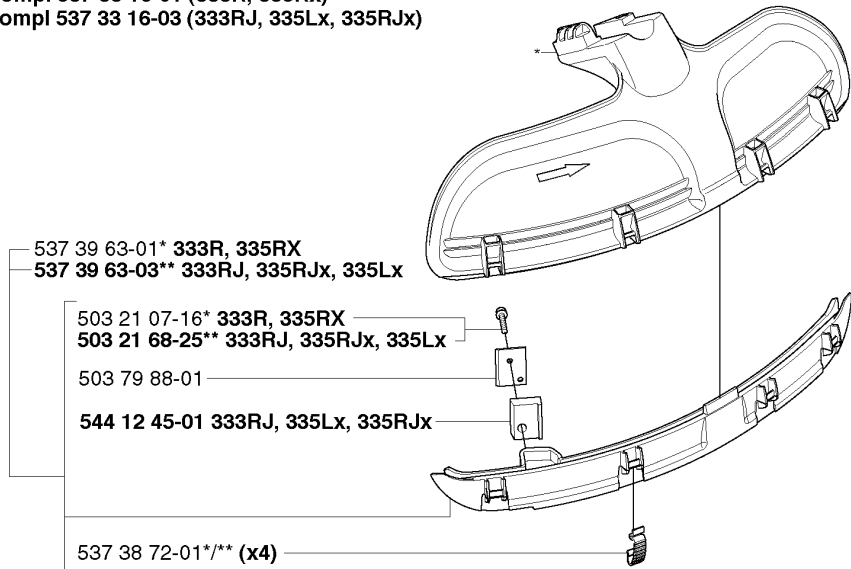

T *compl 544 32 56-01 (ZAMA C1Q-EL36)

Zama C1Q-EL36

CARBURETOR

335 RX, 2006-10

Part No	Description	Remark	QTY KIT
503 47 90-01	SCREW		1
503 47 90-01	SCREW		1
503 47 92-01	SCREW		1
503 47 96-01	SCREW		1
503 47 97-01	VALVE		1
503 48 00-01	PIN RETAINING SCREW		1
503 48 01-01	SCREW		1
503 48 05-01	SCREW		2
503 48 11-01	PIECE		1
503 48 13-01	STRAINER		1
503 48 18-01	SCREW		1
503 53 56-01	PLUG WELCH		1
503 66 59-01	LEVER		1
503 97 43-01	COVER		1
537 01 25-01	BALL		1
537 01 26-01	SPRING		1
537 02 00-01	DIAPHRAGM PUMP		1
537 02 01-01	GASKET		1
537 02 03-01	SPRING		1
537 02 04-01	GASKET		1
537 02 07-01	SCREW		1
537 02 11-01	VALVE		1
537 04 89-01	DIAPHRAGM		1
537 38 52-01	CLIP		1
537 38 73-01	NOZZLE ASSY		1
537 38 74-01	SHAFT ASSY		1
537 38 75-01	SCREW		1
537 41 68-01	COVER		1
537 41 69-01	SCREW		1
537 41 70-01	LIMITER CAP		1
537 41 70-01	LIMITER CAP		1
537 41 72-01	VALVE		1
537 41 73-01	LEVER		1
537 41 74-01	LEVER		1
537 41 77-01	COLLAR		1
537 41 78-01	SPRING THROTT.RETURN		1
544 32 56-01	CARBURETTOR		1
544 37 22-01	SHAFT ASSY		1
544 37 23-01	LEVER		1
544 37 24-01	SPRING		1
544 37 25-01	LEVER		1
544 37 26-01	SPRING		1
544 42 70-01	COLLAR		1

U *compl 537 38 77-01 (333R, 335Rx)

*compl 537 33 16-01 (333R, 335Rx)
 **compl 537 33 16-03 (333RJ, 335Lx, 335RJx)

*compl 537 34 94-03

GUARDS

335 RX, 2006-10

Part No	Description	Remark	QTY KIT
503 20 02-16	SCREW IHSCFM		1
503 21 07-16	SCREW IHSCFT		1
503 21 68-25	SCREW IHSCFT		1
503 79 88-01	BLADE		1
537 21 71-04	BLADE GUARD		1
537 33 16-01	COMBI GUARD		1
537 33 16-03	SPLASH GUARD		1
537 34 94-03	TRIMMER GUARD		1
537 36 10-01	ADAPTER		1
537 36 11-01	CLAMP		1
537 38 72-01	SNAP LOCKING		4
537 38 77-01	BLADE GUARD		1
537 39 63-01	SPLASH GUARD		1
537 39 63-03	SPLASH GUARD		1
544 12 45-01	RETAINER		1