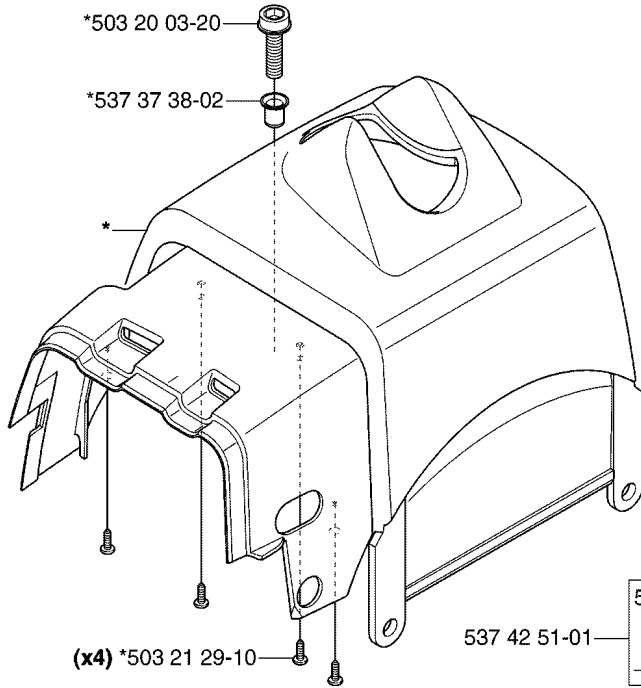

H

(333RJ, 335RJx, 335Lx) 544 11 97-01
(333R, 335Rx) 537 32 61-01

CLUTCH

335 RX, 2006-10

Part No	Description	Remark	QTY KIT
503 20 03-20	SCREW IHSCFM		3
503 20 03-20	SCREW IHSCFM		3
503 24 07-02	PARALLEL PIN		2
503 96 13-01	SCREW		2
537 04 68-01	WASHER		1
537 30 29-01	CLUTCH COVER		1
537 31 00-01	COVER		1
537 31 01-01	COMPRESSION SLEEVE		1
537 31 01-02	COMPRESSION SLEEVE		1
537 32 27-01	ANTIVIBRATION ELEMENT		1
537 32 61-01	COVER		1
537 34 04-01	CLUTCH		1
537 35 29-01	CLUTCH DRUM		1
537 41 57-01	WASHER		1
537 41 81-01	SCREW		2
537 42 72-01	SPRING		1
544 11 97-01	COVER		1
725 53 33-55	SCREW IHSCM		1
735 31 14-00	CIRCLIP		1
735 31 28-10	CIRCLIP		1
738 21 01-04	BALL BEARING		1
740 42 06-00	O-RING		2

J *compl 544 16 01-01

- (335Lx) 537 39 52-02
- (333RJ) 537 39 52-03
- (333R) 537 39 52-04
- (335RJx) 537 39 52-05
- (335Rx) 537 39 52-06

COVER

335 RX, 2006-10

Part No	Description	Remark	QTY KIT
503 20 03-20	SCREW IHSCFM		1
503 20 03-20	SCREW IHSCFM		1
503 21 29-10	SCREW CCRPANT		4
503 21 75-16	SCREW IHSCFT		1
503 21 75-16	SCREW IHSCFT		2
537 35 72-01	PROTECTIVE PLATE		1
537 37 38-02	TUBULAR RIVET		1
537 37 38-03	TUBULAR RIVET		1
537 39 52-02	LABEL		1
537 39 52-03	LABEL		1
537 39 52-04	LABEL		1
537 39 52-05	LABEL		1
537 39 52-06	LABEL		1
537 42 51-01	HEAT PROTECTOR		1
544 16 01-01	CYLINDER COVER		1