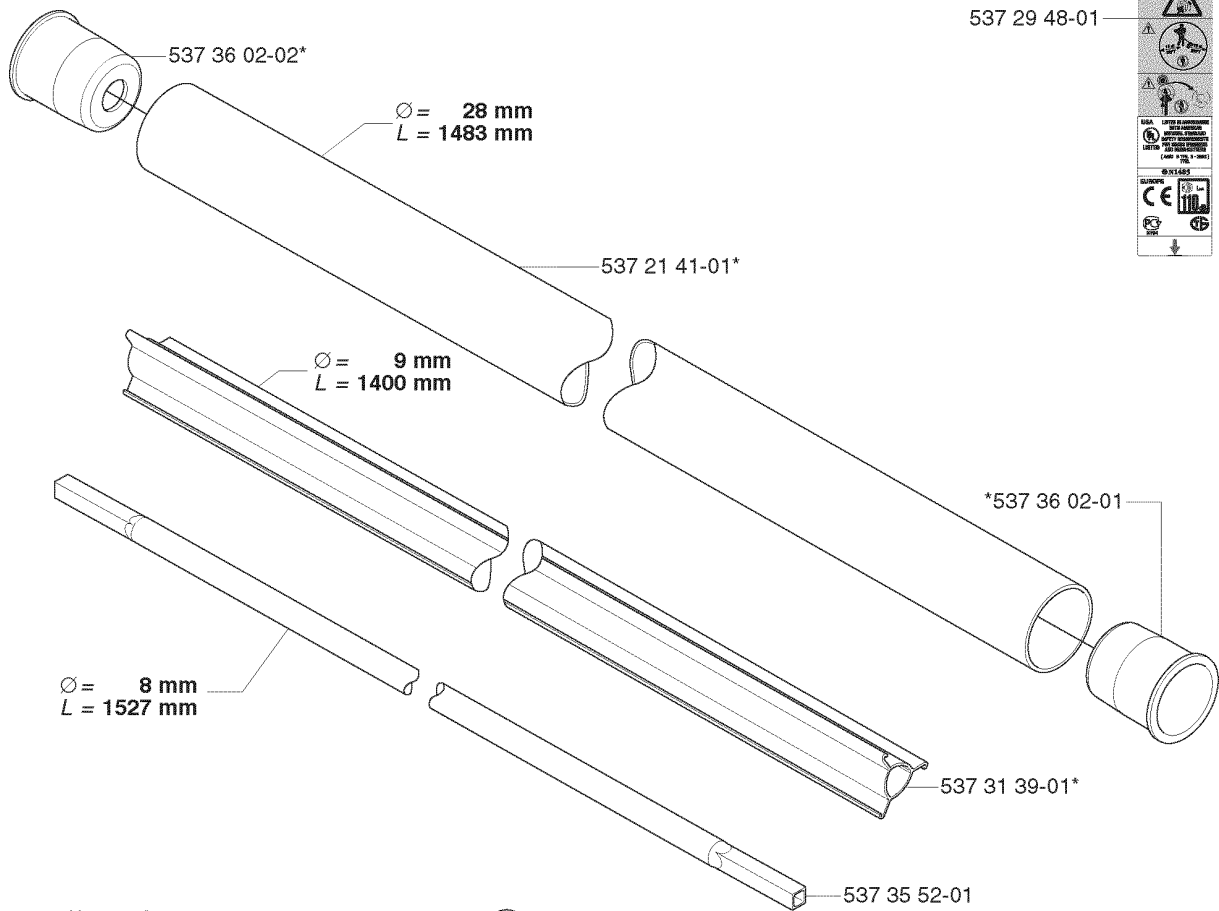

SPARE PARTS LIST

BRUSHCUTTERS/CLEARING SAWS

335 RX, 2006-10

A *compl 544 21 64-01 (333R, 335Rx) (1:1.4)
**compl 537 29 58-02 (333RJ, 335RJx, 335Lx) (1:1.29)

BEVEL GEAR

335 RX, 2006-10

Part No	Description	Remark	QTY KIT
503 20 02-10	SCREW IHSCFM		1
503 20 03-25	SCREW IHSCFM		1
503 20 15-01	SCREW IHHM		1
503 22 73-01	NUT		1
503 25 28-01	BALL BEARING		1
537 14 74-01	MAGNET		1
537 18 95-01	SCREW		1
537 29 58-02	BEVEL GEAR		1
537 34 35-01	SUPPORT FLANGE		1
537 35 14-01	DRIVER		1
544 08 76-01	CLAMP		1
544 21 64-01	GEAR		1
735 31 14-00	CIRCLIP		1
735 31 28-10	CIRCLIP		1
735 31 31-10	CIRCLIP		1
738 21 01-10	BALL BEARING		1
738 21 01-12	BALL BEARING		1
738 21 99-00	BALL BEARING		1

B *compl 537 21 42-01(333R, 335Rx)

**compl 537 34 97-01

SHAFT

335 RX, 2006-10

Part No	Description	Remark	QTY KIT
503 21 75-16	SCREW IHSCFT		1
537 13 04-02	KNOB		1
537 21 41-01	TUBE		1
537 21 42-01	TUBE		1
537 29 48-01	LABEL		1
537 31 39-01	GUIDE		1
537 34 97-01	LOOP		1
537 34 98-01	LOOP		1
537 35 01-01	LOOP		1
537 35 52-01	DRIVE SHAFT		1
537 36 02-01	SPACER		1
537 36 02-02	SPACER		1
537 37 61-01	WIRING		1
725 23 31-51	SCREW		1

C

HANDLE

335 RX, 2006-10

Part No	Description	Remark	QTY KIT
502 19 71-01	SQUARE NUT		1
503 21 68-16	SCREW IHST		3
503 23 00-61	WASHER		1
503 87 90-01	KNOB		1
503 99 78-01	HANDLE		1
544 10 10-02	HANDLE LOOP		1
544 10 11-01	BLOCK.SPACING		1
725 23 78-51	SCREW EHHM		1
725 23 80-51	SCREW EHHM		1

TOWER

335 RX, 2006-10

Part No	Description	Remark	QTY KIT
502 19 71-01	SQUARE NUT		1
502 20 38-01	KNOB		1
502 28 61-01	CLIP		1
502 28 61-01	CLIP		1
503 20 02-25	SCREW IHSCFM		2
503 20 03-20	SCREW IHSCFM		2
503 20 08-32	SCREW IHSCM		4
503 21 06-19	SCREW IHSCM		4
537 34 86-01	BRACKET		1
537 34 87-01	HUB CAP		1
537 34 88-01	COMPRESSION SLEEVE		1
537 34 89-01	ANTIVIBRATION ELEMENT		1
537 37 63-01	COVER		1
544 01 99-01	HANDLEBAR BRACKET		1
544 22 58-01	HANDLEBAR BRACKET		1
725 23 82-85	SCREW EHHM		1
731 23 14-01	HEXAGON NUT		2