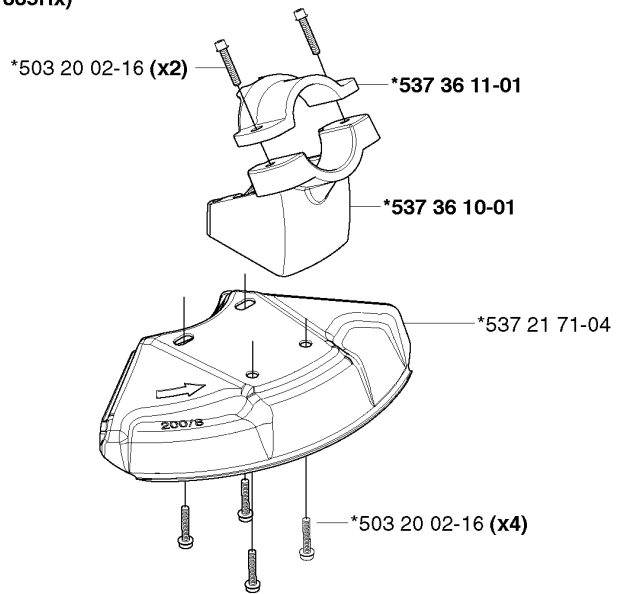

U *compl 537 38 77-01 (333R, 335Rx)