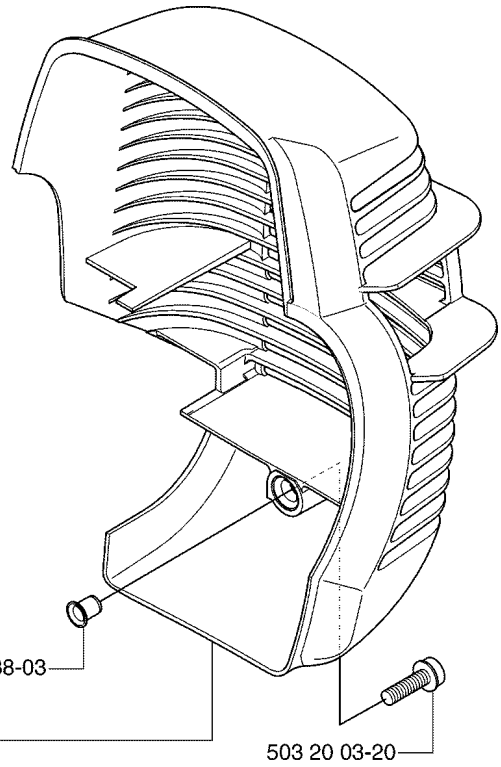

H

(333RJ, 335RJx, 335Lx) 544 11 97-01
(333R, 335Rx) 537 32 61-01

CLUTCH

335 RX, 2006-10

Part No	Description	Remark	QTY KIT
503 20 03-20	SCREW IHSCFM		3
503 20 03-20	SCREW IHSCFM		3
503 24 07-02	PARALLEL PIN		2
503 96 13-01	SCREW		2
537 04 68-01	WASHER		1
537 30 29-01	CLUTCH COVER		1
537 31 00-01	COVER		1
537 31 01-01	COMPRESSION SLEEVE		1
537 31 01-02	COMPRESSION SLEEVE		1
537 32 27-01	ANTIVIBRATION ELEMENT		1
537 32 61-01	COVER		1
537 34 04-01	CLUTCH		1
537 35 29-01	CLUTCH DRUM		1
537 41 57-01	WASHER		1
537 41 81-01	SCREW		2
537 42 72-01	SPRING		1
544 11 97-01	COVER		1
725 53 33-55	SCREW IHSCM		1
735 31 14-00	CIRCLIP		1
735 31 28-10	CIRCLIP		1
738 21 01-04	BALL BEARING		1
740 42 06-00	O-RING		2

J *compl 544 16 01-01

- (335Lx) 537 39 52-02
- (333RJ) 537 39 52-03
- (333R) 537 39 52-04
- (335RJx) 537 39 52-05
- (335Rx) 537 39 52-06

COVER

335 RX, 2006-10

Part No	Description	Remark	QTY KIT
503 20 03-20	SCREW IHSCFM		1
503 20 03-20	SCREW IHSCFM		1
503 21 29-10	SCREW CCRPANT		4
503 21 75-16	SCREW IHSCFT		1
503 21 75-16	SCREW IHSCFT		2
537 35 72-01	PROTECTIVE PLATE		1
537 37 38-02	TUBULAR RIVET		1
537 37 38-03	TUBULAR RIVET		1
537 39 52-02	LABEL		1
537 39 52-03	LABEL		1
537 39 52-04	LABEL		1
537 39 52-05	LABEL		1
537 39 52-06	LABEL		1
537 42 51-01	HEAT PROTECTOR		1
544 16 01-01	CYLINDER COVER		1