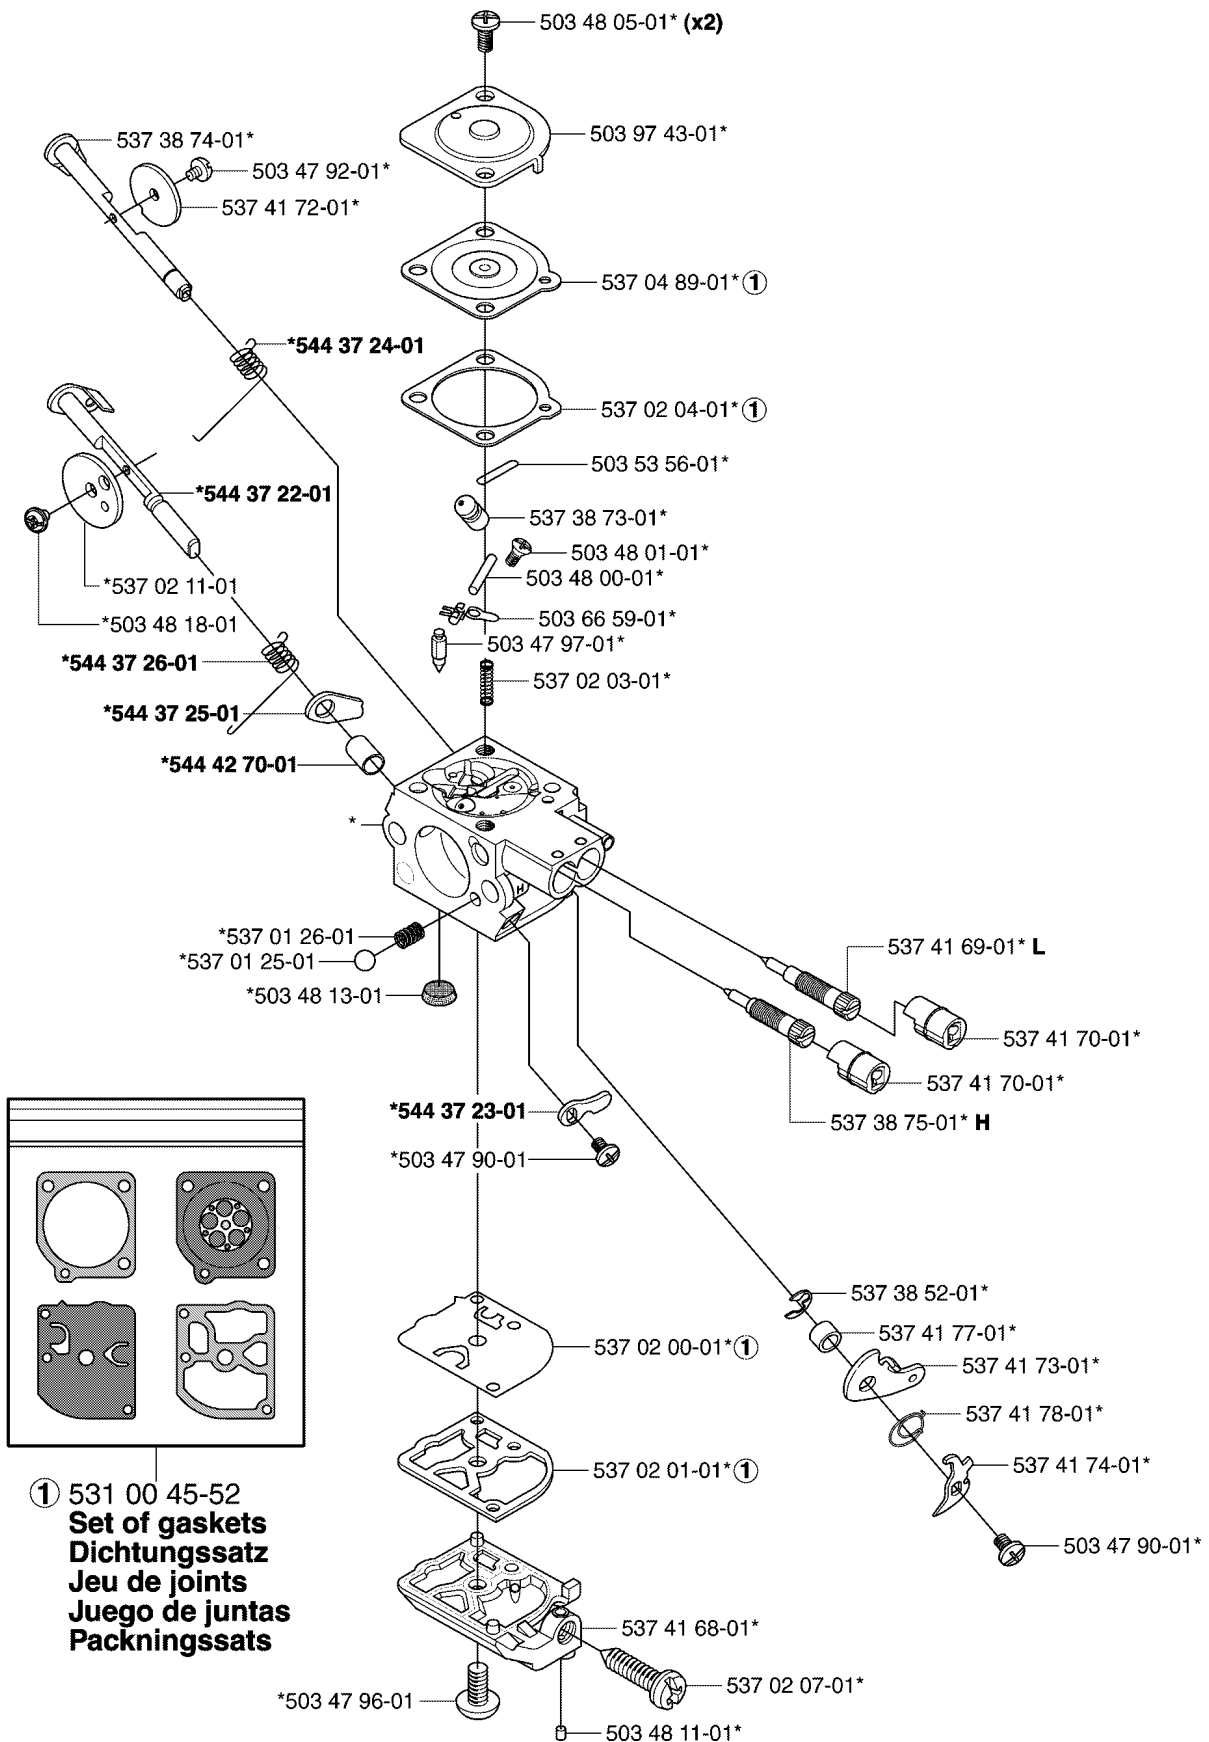

T *compl 544 32 56-01 (ZAMA C1Q-EL36)

Zama C1Q-EL36