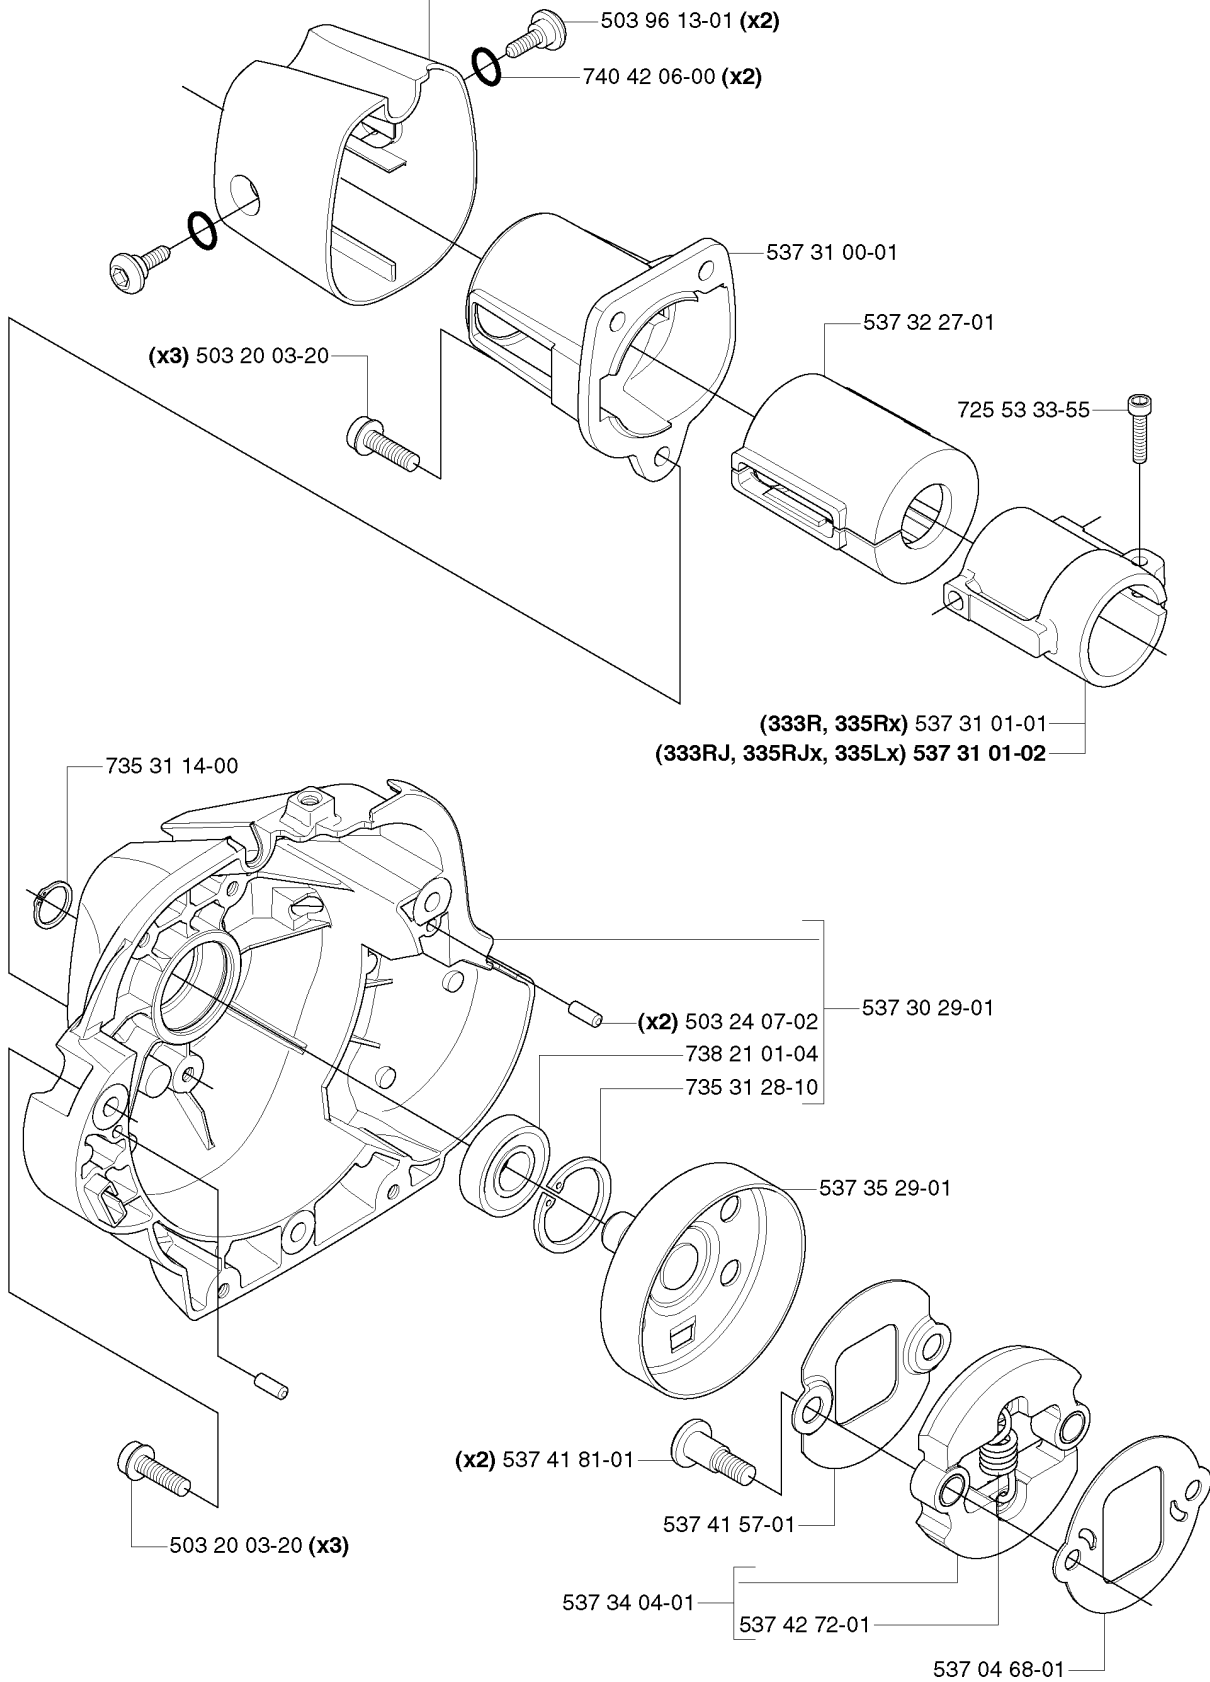

H

(333RJ, 335RJx, 335Lx) 544 11 97-01
(333R, 335Rx) 537 32 61-01