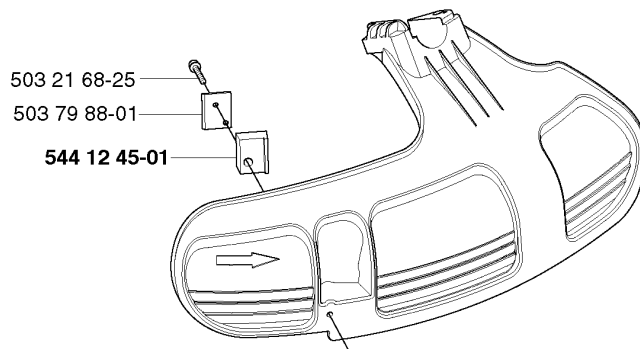

*compl 537 34 94-03