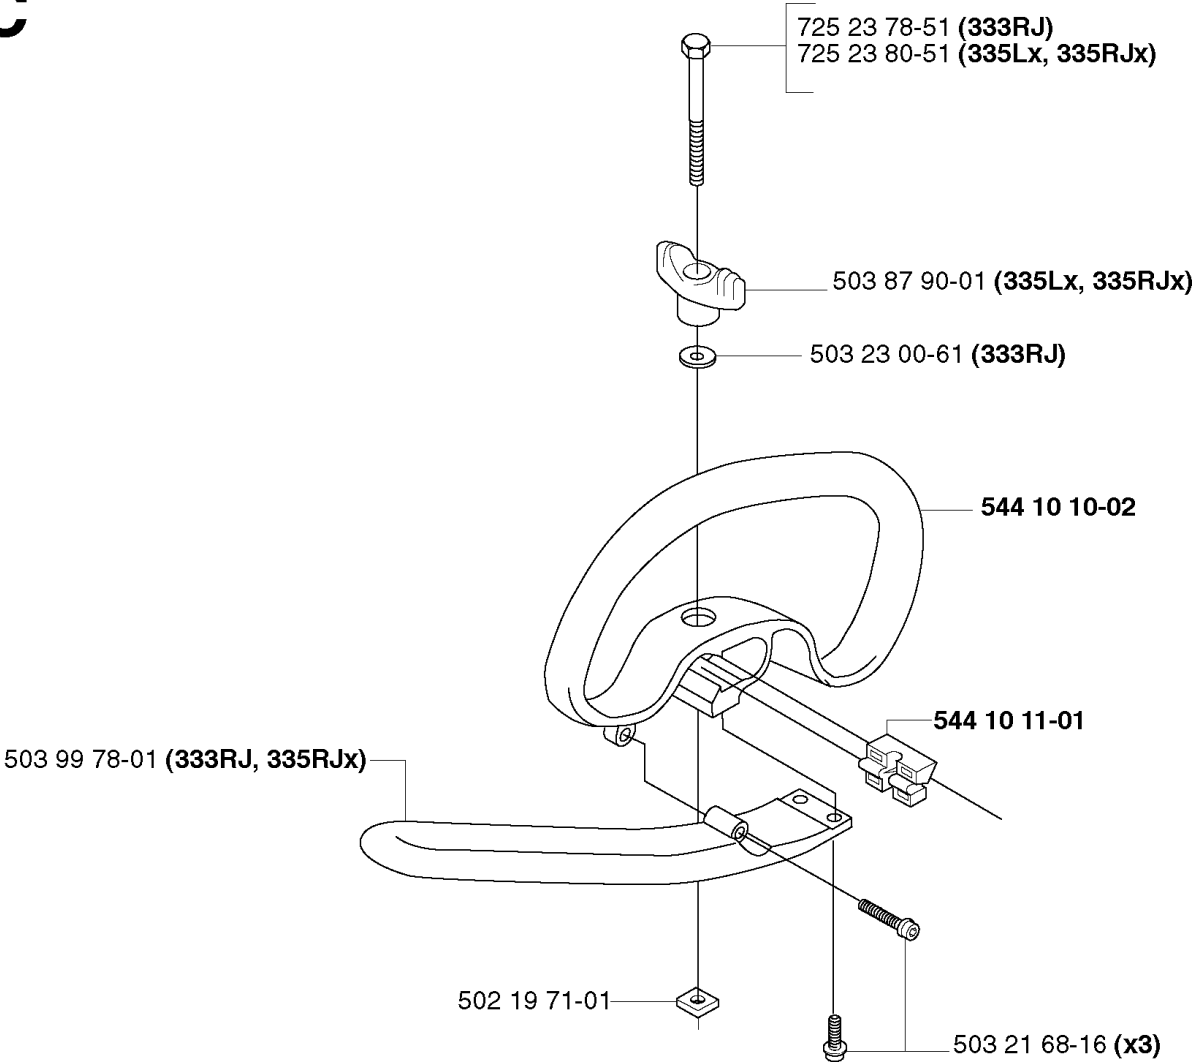

SPARE PARTS LIST

BRUSHCUTTERS/CLEARING SAWS

335 RX, 2006-10

A *compl 544 21 64-01 (333R, 335Rx) (1:1.4)
**compl 537 29 58-02 (333RJ, 335RJx, 335Lx) (1:1.29)

BEVEL GEAR

335 RX, 2006-10

Part No	Description	Remark	QTY KIT
503 20 02-10	SCREW IHSCFM		1
503 20 03-25	SCREW IHSCFM		1
503 20 15-01	SCREW IHHM		1
503 22 73-01	NUT		1
503 25 28-01	BALL BEARING		1
537 14 74-01	MAGNET		1
537 18 95-01	SCREW		1
537 29 58-02	BEVEL GEAR		1
537 34 35-01	SUPPORT FLANGE		1
537 35 14-01	DRIVER		1
544 08 76-01	CLAMP		1
544 21 64-01	GEAR		1
735 31 14-00	CIRCLIP		1
735 31 28-10	CIRCLIP		1
735 31 31-10	CIRCLIP		1
738 21 01-10	BALL BEARING		1
738 21 01-12	BALL BEARING		1
738 21 99-00	BALL BEARING		1

B *compl 537 21 42-01(333R, 335Rx)

**compl 537 34 97-01

SHAFT

335 RX, 2006-10

Part No	Description	Remark	QTY KIT
503 21 75-16	SCREW IHSCFT		1
537 13 04-02	KNOB		1
537 21 41-01	TUBE		1
537 21 42-01	TUBE		1
537 29 48-01	LABEL		1
537 31 39-01	GUIDE		1
537 34 97-01	LOOP		1
537 34 98-01	LOOP		1
537 35 01-01	LOOP		1
537 35 52-01	DRIVE SHAFT		1
537 36 02-01	SPACER		1
537 36 02-02	SPACER		1
537 37 61-01	WIRING		1
725 23 31-51	SCREW		1

C

HANDLE

335 RX, 2006-10

Part No	Description	Remark	QTY KIT
502 19 71-01	SQUARE NUT		1
503 21 68-16	SCREW IHST		3
503 23 00-61	WASHER		1
503 87 90-01	KNOB		1
503 99 78-01	HANDLE		1
544 10 10-02	HANDLE LOOP		1
544 10 11-01	BLOCK.SPACING		1
725 23 78-51	SCREW EHHM		1
725 23 80-51	SCREW EHHM		1

TOWER

335 RX, 2006-10

Part No	Description	Remark	QTY KIT
502 19 71-01	SQUARE NUT		1
502 20 38-01	KNOB		1
502 28 61-01	CLIP		1
502 28 61-01	CLIP		1
503 20 02-25	SCREW IHSCFM		2
503 20 03-20	SCREW IHSCFM		2
503 20 08-32	SCREW IHSCM		4
503 21 06-19	SCREW IHSCM		4
537 34 86-01	BRACKET		1
537 34 87-01	HUB CAP		1
537 34 88-01	COMPRESSION SLEEVE		1
537 34 89-01	ANTIVIBRATION ELEMENT		1
537 37 63-01	COVER		1
544 01 99-01	HANDLEBAR BRACKET		1
544 22 58-01	HANDLEBAR BRACKET		1
725 23 82-85	SCREW EHHM		1
731 23 14-01	HEXAGON NUT		2