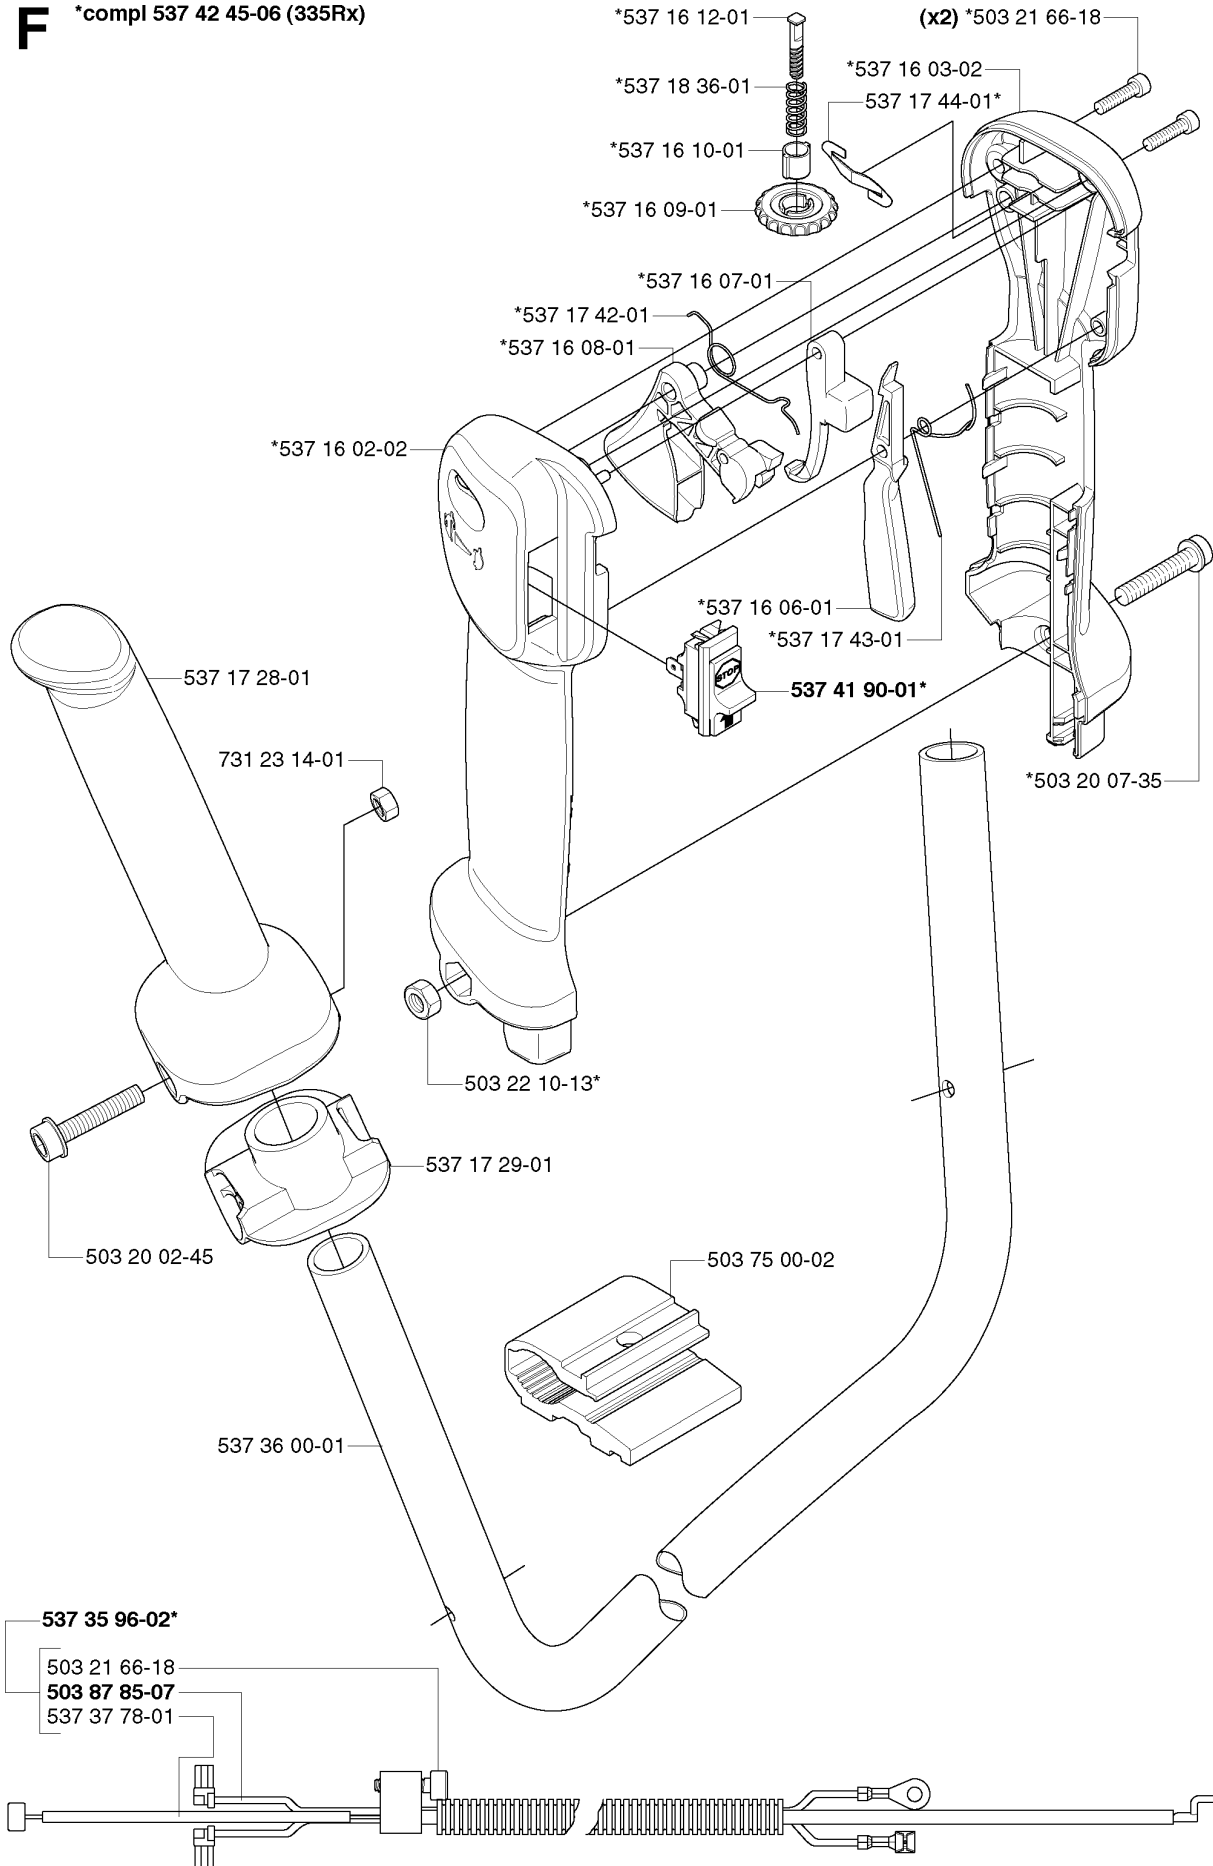

F *compl 537 42 45-06 (335Rx)