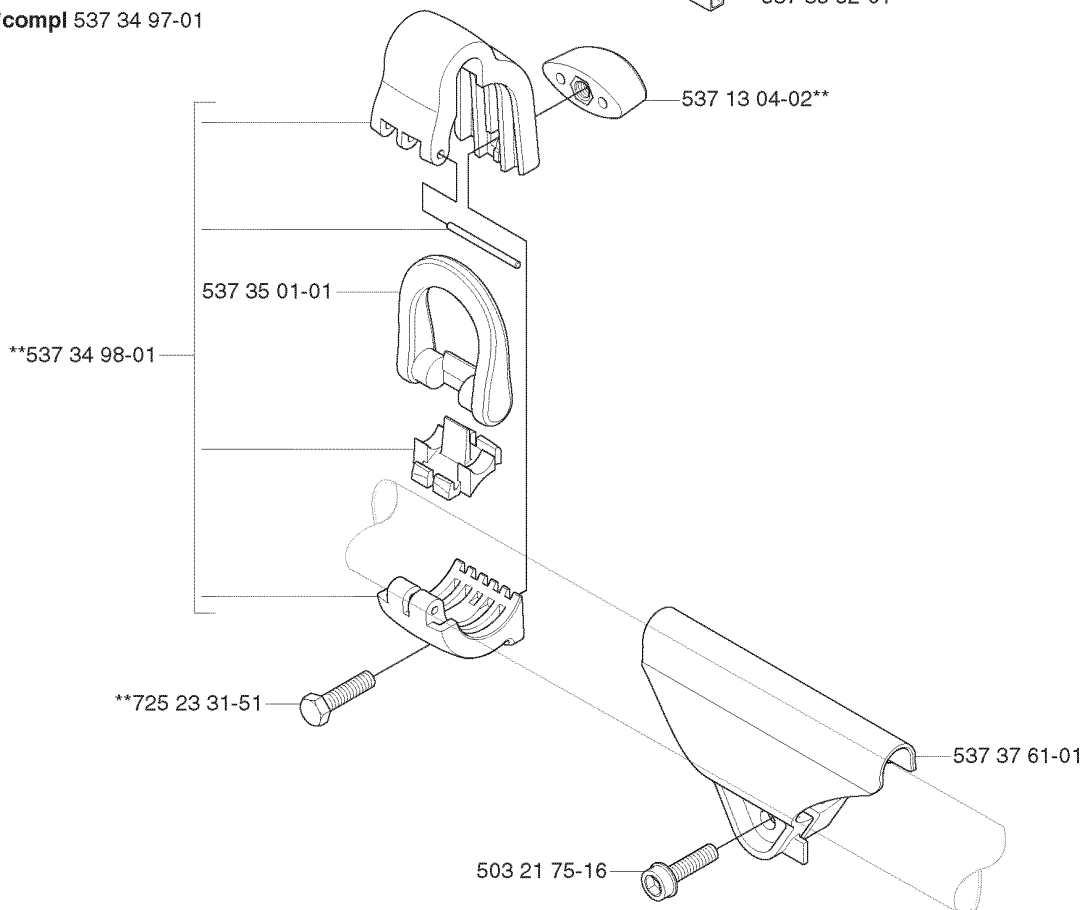

SPARE PARTS LIST

BRUSHCUTTERS/CLEARING SAWS

335 RX, 2006-10

A *compl 544 21 64-01 (333R, 335Rx) (1:1.4)
**compl 537 29 58-02 (333RJ, 335RJx, 335Lx) (1:1.29)

BEVEL GEAR

335 RX, 2006-10

Part No	Description	Remark	QTY KIT
503 20 02-10	SCREW IHSCFM		1
503 20 03-25	SCREW IHSCFM		1
503 20 15-01	SCREW IHHM		1
503 22 73-01	NUT		1
503 25 28-01	BALL BEARING		1
537 14 74-01	MAGNET		1
537 18 95-01	SCREW		1
537 29 58-02	BEVEL GEAR		1
537 34 35-01	SUPPORT FLANGE		1
537 35 14-01	DRIVER		1
544 08 76-01	CLAMP		1
544 21 64-01	GEAR		1
735 31 14-00	CIRCLIP		1
735 31 28-10	CIRCLIP		1
735 31 31-10	CIRCLIP		1
738 21 01-10	BALL BEARING		1
738 21 01-12	BALL BEARING		1
738 21 99-00	BALL BEARING		1

B *compl 537 21 42-01(333R, 335Rx)

**compl 537 34 97-01

SHAFT

335 RX, 2006-10

Part No	Description	Remark	QTY KIT
503 21 75-16	SCREW IHSCFT		1
537 13 04-02	KNOB		1
537 21 41-01	TUBE		1
537 21 42-01	TUBE		1
537 29 48-01	LABEL		1
537 31 39-01	GUIDE		1
537 34 97-01	LOOP		1
537 34 98-01	LOOP		1
537 35 01-01	LOOP		1
537 35 52-01	DRIVE SHAFT		1
537 36 02-01	SPACER		1
537 36 02-02	SPACER		1
537 37 61-01	WIRING		1
725 23 31-51	SCREW		1

SHAFT

335 RX, 2006-10

Part No	Description	Remark	QTY KIT
537 18 26-10	TUBE		1
537 21 41-02	TUBE		1
537 29 48-01	LABEL		1
537 31 39-02	GUIDE		1
537 33 44-02	SPACER		1
537 35 52-01	DRIVE SHAFT		1
537 36 02-01	SPACER		1
544 10 18-01	SLEEVE		1
544 25 40-01	SCREW		1

C

HANDLE

335 RX, 2006-10

Part No	Description	Remark	QTY KIT
502 19 71-01	SQUARE NUT		1
503 21 68-16	SCREW IHST		3
503 23 00-61	WASHER		1
503 87 90-01	KNOB		1
503 99 78-01	HANDLE		1
544 10 10-02	HANDLE LOOP		1
544 10 11-01	BLOCK.SPACING		1
725 23 78-51	SCREW EHHM		1
725 23 80-51	SCREW EHHM		1