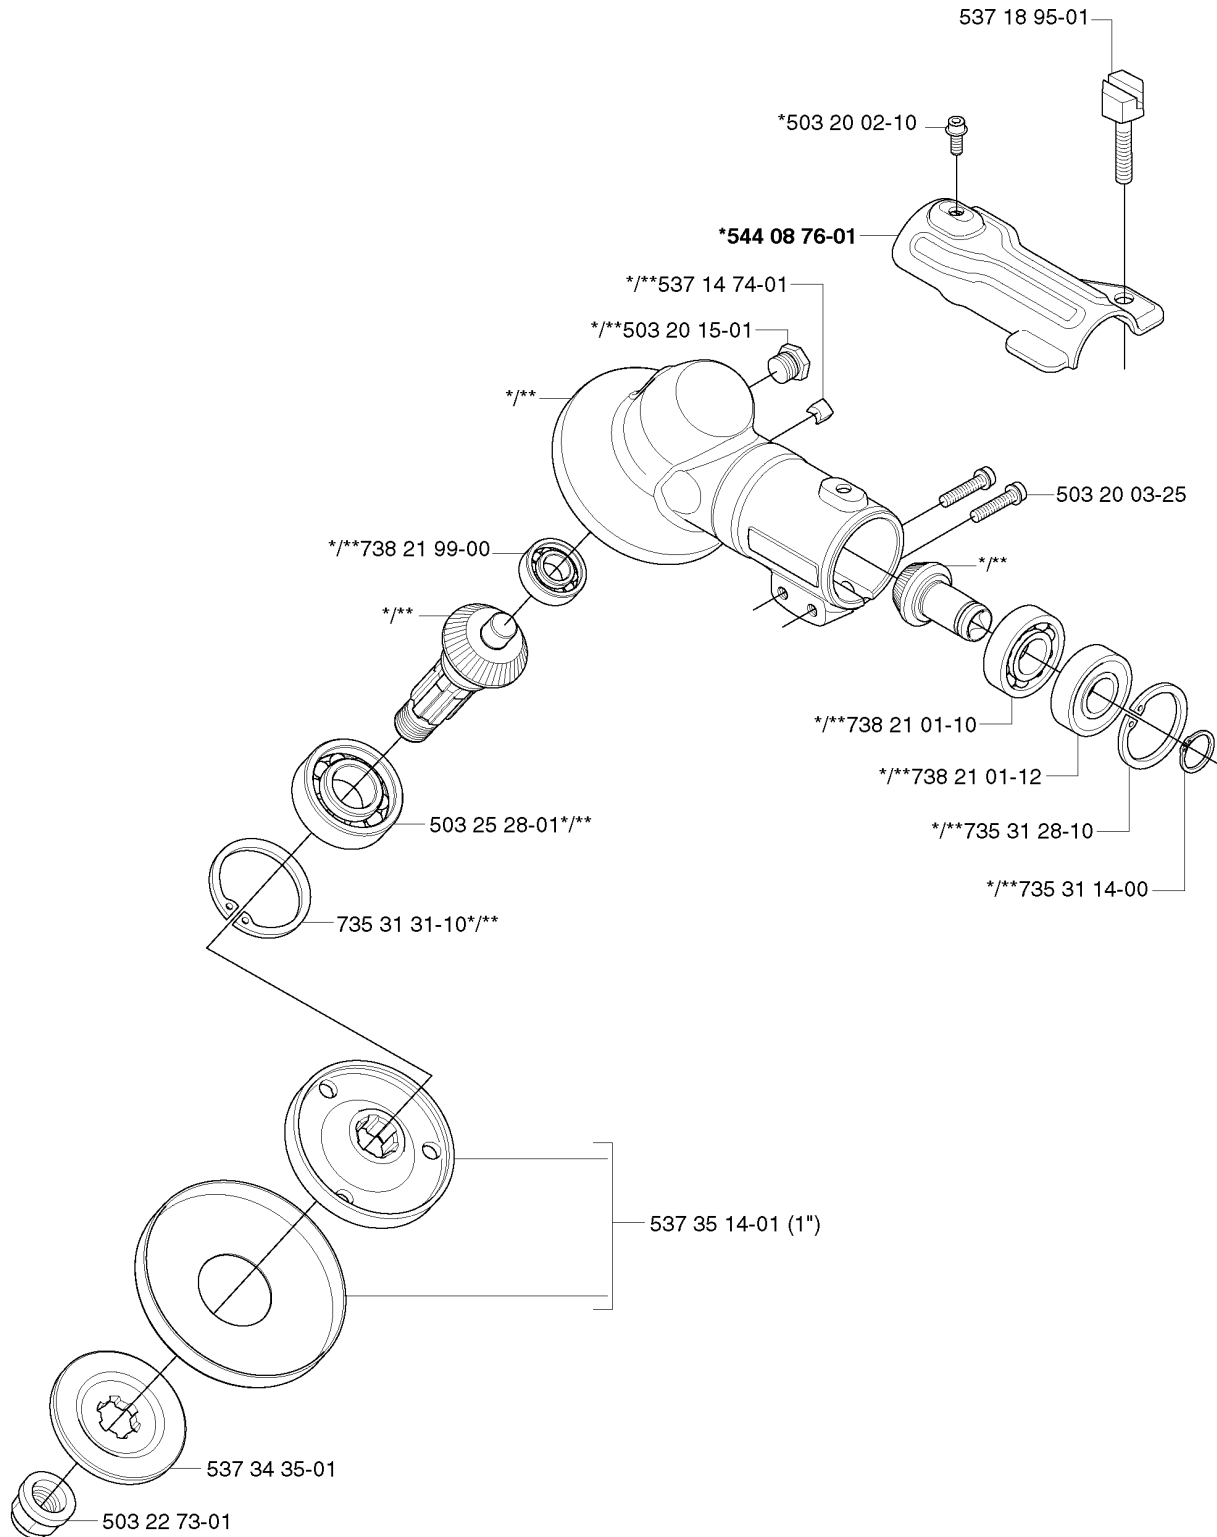

SPARE PARTS LIST

BRUSHCUTTERS/CLEARING SAWS

335 RX, 2006-10

A *compl 544 21 64-01 (333R, 335Rx) (1:1.4)
**compl 537 29 58-02 (333RJ, 335RJx, 335Lx) (1:1.29)

BEVEL GEAR

335 RX, 2006-10

Part No	Description	Remark	QTY KIT
503 20 02-10	SCREW IHSCFM		1
503 20 03-25	SCREW IHSCFM		1
503 20 15-01	SCREW IHHM		1
503 22 73-01	NUT		1
503 25 28-01	BALL BEARING		1
537 14 74-01	MAGNET		1
537 18 95-01	SCREW		1
537 29 58-02	BEVEL GEAR		1
537 34 35-01	SUPPORT FLANGE		1
537 35 14-01	DRIVER		1
544 08 76-01	CLAMP		1
544 21 64-01	GEAR		1
735 31 14-00	CIRCLIP		1
735 31 28-10	CIRCLIP		1
735 31 31-10	CIRCLIP		1
738 21 01-10	BALL BEARING		1
738 21 01-12	BALL BEARING		1
738 21 99-00	BALL BEARING		1

B *compl 537 21 42-01(333R, 335Rx)

**compl 537 34 97-01

SHAFT

335 RX, 2006-10

Part No	Description	Remark	QTY KIT
503 21 75-16	SCREW IHSCFT		1
537 13 04-02	KNOB		1
537 21 41-01	TUBE		1
537 21 42-01	TUBE		1
537 29 48-01	LABEL		1
537 31 39-01	GUIDE		1
537 34 97-01	LOOP		1
537 34 98-01	LOOP		1
537 35 01-01	LOOP		1
537 35 52-01	DRIVE SHAFT		1
537 36 02-01	SPACER		1
537 36 02-02	SPACER		1
537 37 61-01	WIRING		1
725 23 31-51	SCREW		1

C

HANDLE

335 RX, 2006-10

Part No	Description	Remark	QTY KIT
502 19 71-01	SQUARE NUT		1
503 21 68-16	SCREW IHST		3
503 23 00-61	WASHER		1
503 87 90-01	KNOB		1
503 99 78-01	HANDLE		1
544 10 10-02	HANDLE LOOP		1
544 10 11-01	BLOCK.SPACING		1
725 23 78-51	SCREW EHHM		1
725 23 80-51	SCREW EHHM		1

TOWER

335 RX, 2006-10

Part No	Description	Remark	QTY KIT
502 19 71-01	SQUARE NUT		1
502 20 38-01	KNOB		1
502 28 61-01	CLIP		1
502 28 61-01	CLIP		1
503 20 02-25	SCREW IHSCFM		2
503 20 03-20	SCREW IHSCFM		2
503 20 08-32	SCREW IHSCM		4
503 21 06-19	SCREW IHSCM		4
537 34 86-01	BRACKET		1
537 34 87-01	HUB CAP		1
537 34 88-01	COMPRESSION SLEEVE		1
537 34 89-01	ANTIVIBRATION ELEMENT		1
537 37 63-01	COVER		1
544 01 99-01	HANDLEBAR BRACKET		1
544 22 58-01	HANDLEBAR BRACKET		1
725 23 82-85	SCREW EHHM		1
731 23 14-01	HEXAGON NUT		2