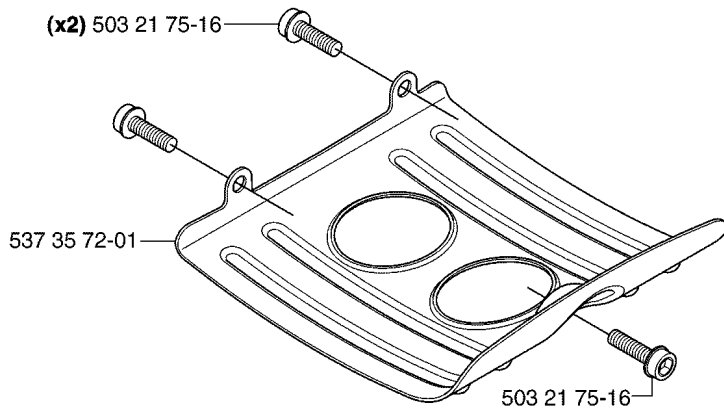

H

(333RJ, 335RJx, 335Lx) 544 11 97-01
(333R, 335Rx) 537 32 61-01

CLUTCH

335 RX, 2006-10

Part No	Description	Remark	QTY KIT
503 20 03-20	SCREW IHSCFM		3
503 20 03-20	SCREW IHSCFM		3
503 24 07-02	PARALLEL PIN		2
503 96 13-01	SCREW		2
537 04 68-01	WASHER		1
537 30 29-01	CLUTCH COVER		1
537 31 00-01	COVER		1
537 31 01-01	COMPRESSION SLEEVE		1
537 31 01-02	COMPRESSION SLEEVE		1
537 32 27-01	ANTIVIBRATION ELEMENT		1
537 32 61-01	COVER		1
537 34 04-01	CLUTCH		1
537 35 29-01	CLUTCH DRUM		1
537 41 57-01	WASHER		1
537 41 81-01	SCREW		2
537 42 72-01	SPRING		1
544 11 97-01	COVER		1
725 53 33-55	SCREW IHSCM		1
735 31 14-00	CIRCLIP		1
735 31 28-10	CIRCLIP		1
738 21 01-04	BALL BEARING		1
740 42 06-00	O-RING		2

J *compl 544 16 01-01

- (335Lx) 537 39 52-02
- (333RJ) 537 39 52-03
- (333R) 537 39 52-04
- (335RJx) 537 39 52-05
- (335Rx) 537 39 52-06

COVER

335 RX, 2006-10

Part No	Description	Remark	QTY KIT
503 20 03-20	SCREW IHSCFM		1
503 20 03-20	SCREW IHSCFM		1
503 21 29-10	SCREW CCRPANT		4
503 21 75-16	SCREW IHSCFT		1
503 21 75-16	SCREW IHSCFT		2
537 35 72-01	PROTECTIVE PLATE		1
537 37 38-02	TUBULAR RIVET		1
537 37 38-03	TUBULAR RIVET		1
537 39 52-02	LABEL		1
537 39 52-03	LABEL		1
537 39 52-04	LABEL		1
537 39 52-05	LABEL		1
537 39 52-06	LABEL		1
537 42 51-01	HEAT PROTECTOR		1
544 16 01-01	CYLINDER COVER		1