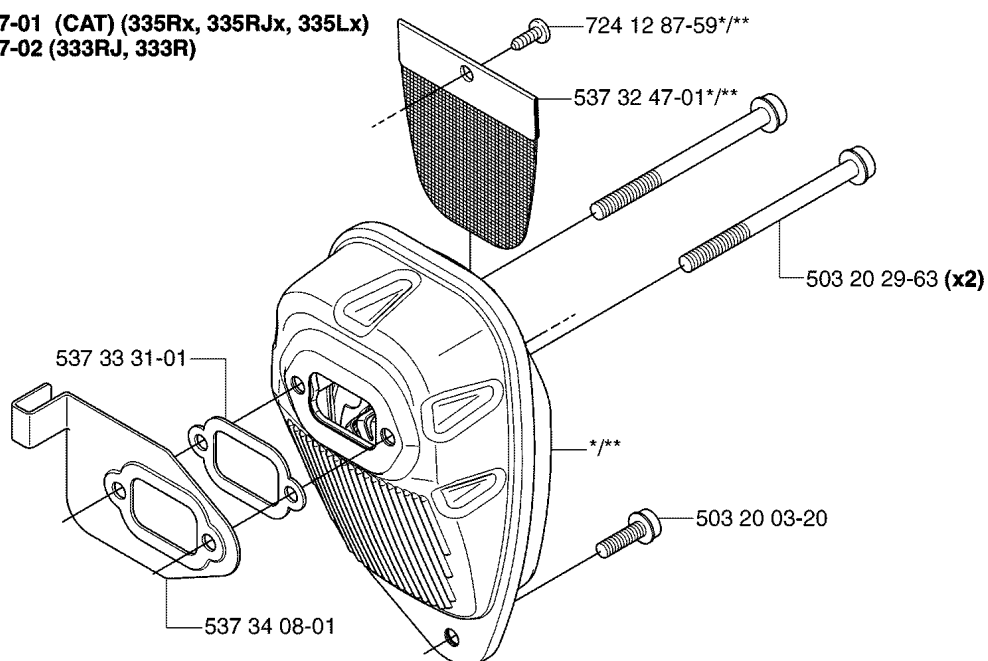

K *compl 544 11 67-01 (CAT) (335Rx, 335Rjx, 335Lx)
**compl 544 11 67-02 (333RJ, 333R)