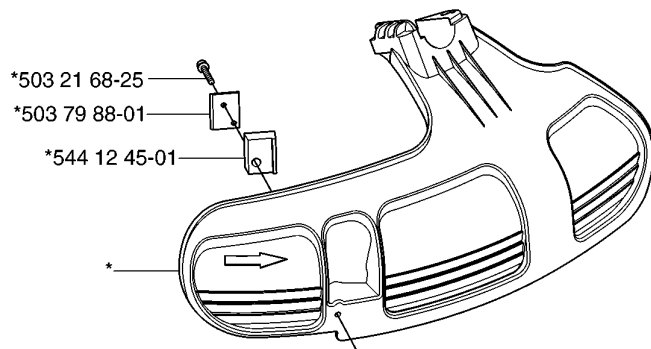

*compl 537 34 94-03