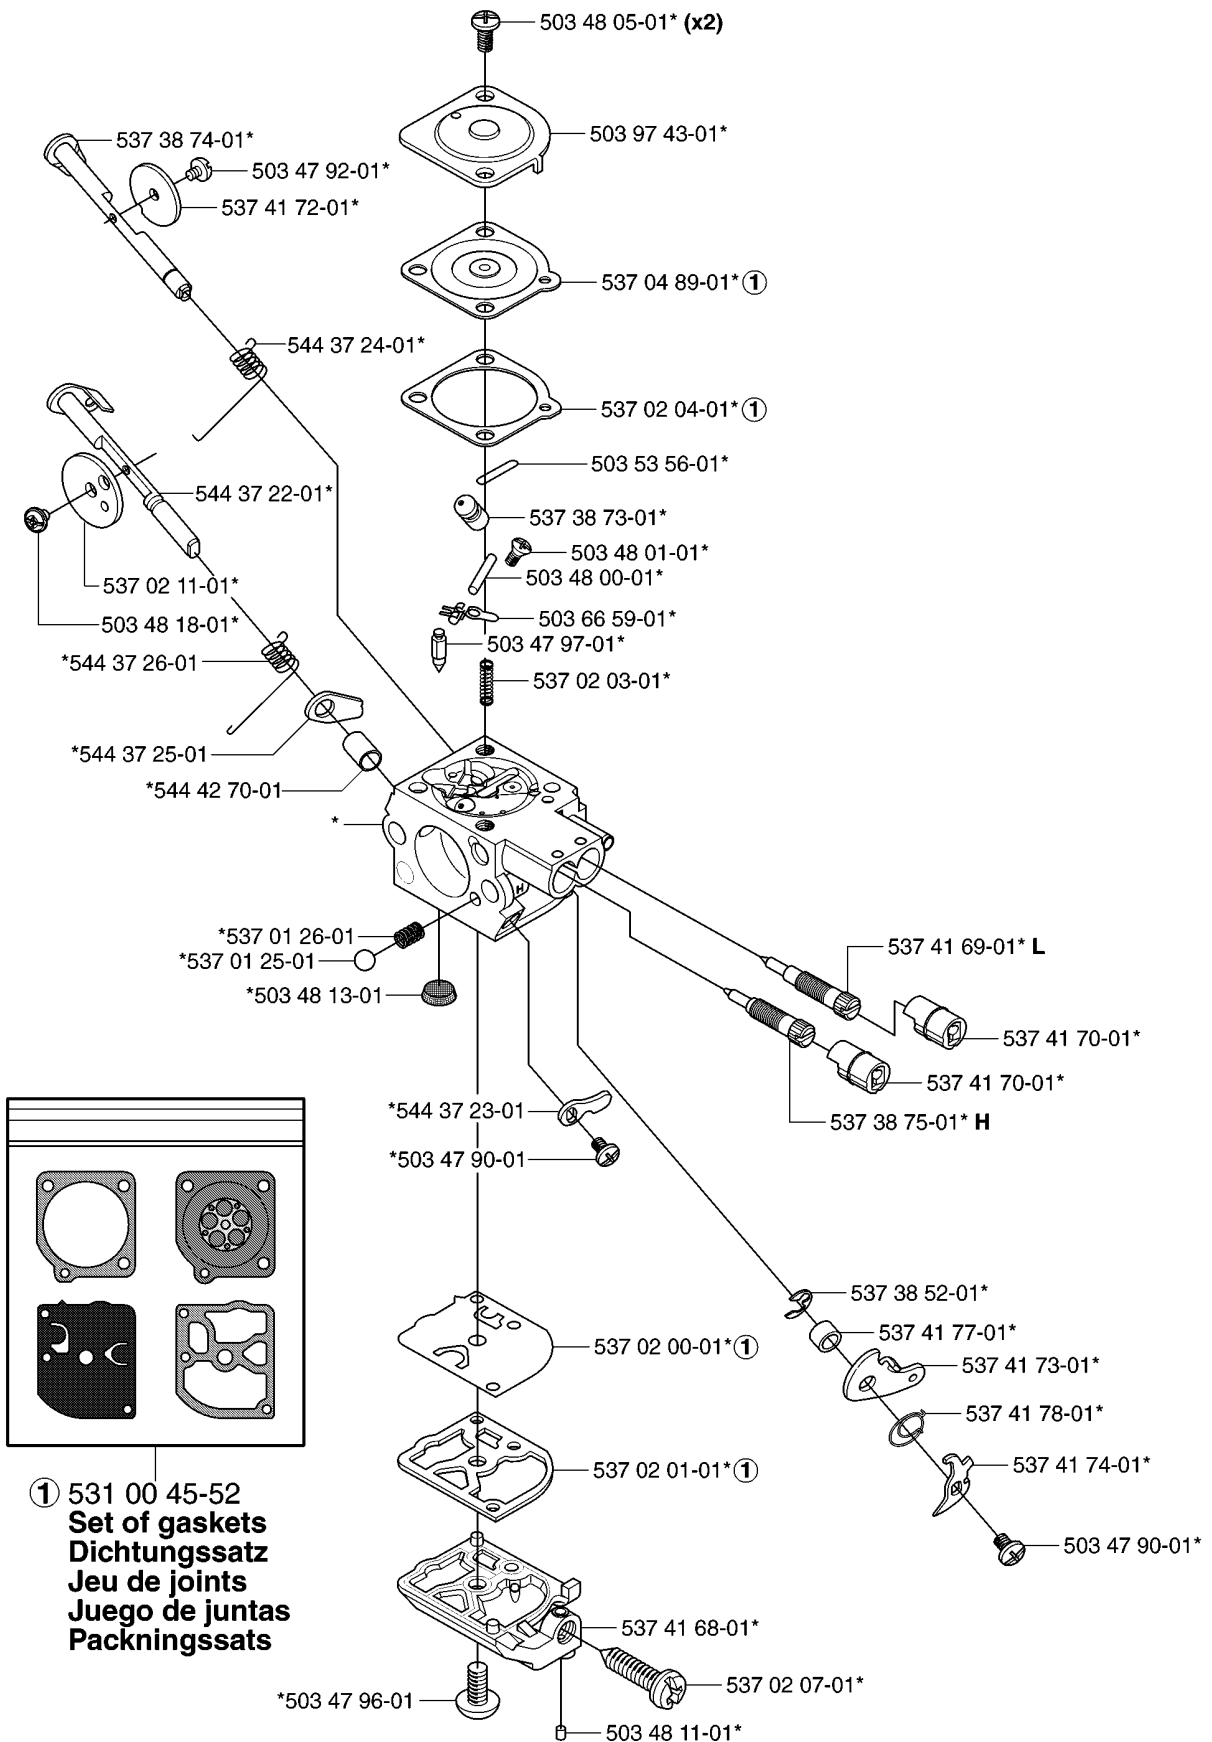

T *compl 544 32 56-01 (ZAMA C1Q-EL36)

Zama C1Q-EL36

CARBURETOR DETAILS

335 RX, 2007-01

Part No	Description	Remark	QTY KIT
503 47 90-01	SCREW		1
503 47 90-01	SCREW		1
503 47 92-01	SCREW		1
503 47 96-01	SCREW		1
503 47 97-01	VALVE		1
503 48 00-01	PIN RETAINING SCREW		1
503 48 01-01	SCREW		1
503 48 05-01	SCREW		2
503 48 11-01	PIECE		1
503 48 13-01	STRAINER		1
503 48 18-01	SCREW		1
503 53 56-01	PLUG WELCH		1
503 66 59-01	LEVER		1
503 97 43-01	COVER		1
537 01 25-01	BALL		1
537 01 26-01	SPRING		1
537 02 00-01	DIAPHRAGM PUMP		1
537 02 01-01	GASKET		1
537 02 03-01	SPRING		1
537 02 04-01	GASKET		1
537 02 07-01	SCREW		1
537 02 11-01	VALVE		1
537 04 89-01	DIAPHRAGM		1
537 38 52-01	CLIP		1
537 38 73-01	NOZZLE ASSY		1
537 38 74-01	SHAFT ASSY		1
537 38 75-01	SCREW		1
537 41 68-01	COVER		1
537 41 69-01	SCREW		1
537 41 70-01	LIMITER CAP		1
537 41 70-01	LIMITER CAP		1
537 41 72-01	VALVE		1
537 41 73-01	LEVER		1
537 41 74-01	LEVER		1
537 41 77-01	COLLAR		1
537 41 78-01	SPRING THROTT.RETURN		1
544 32 56-01	CARBURETTOR		1
544 37 22-01	SHAFT ASSY		1
544 37 23-01	LEVER		1
544 37 24-01	SPRING		1
544 37 25-01	LEVER		1
544 37 26-01	SPRING		1
544 42 70-01	COLLAR		1