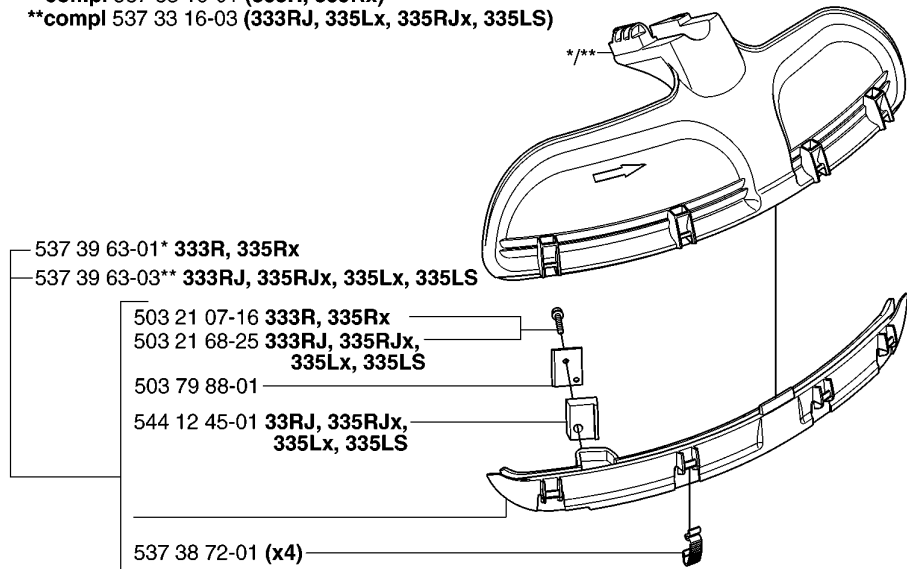

*compl 537 33 16-01 (333R, 335Rx)
**compl 537 33 16-03 (333RJ, 335Lx, 335RJx, 335LS)