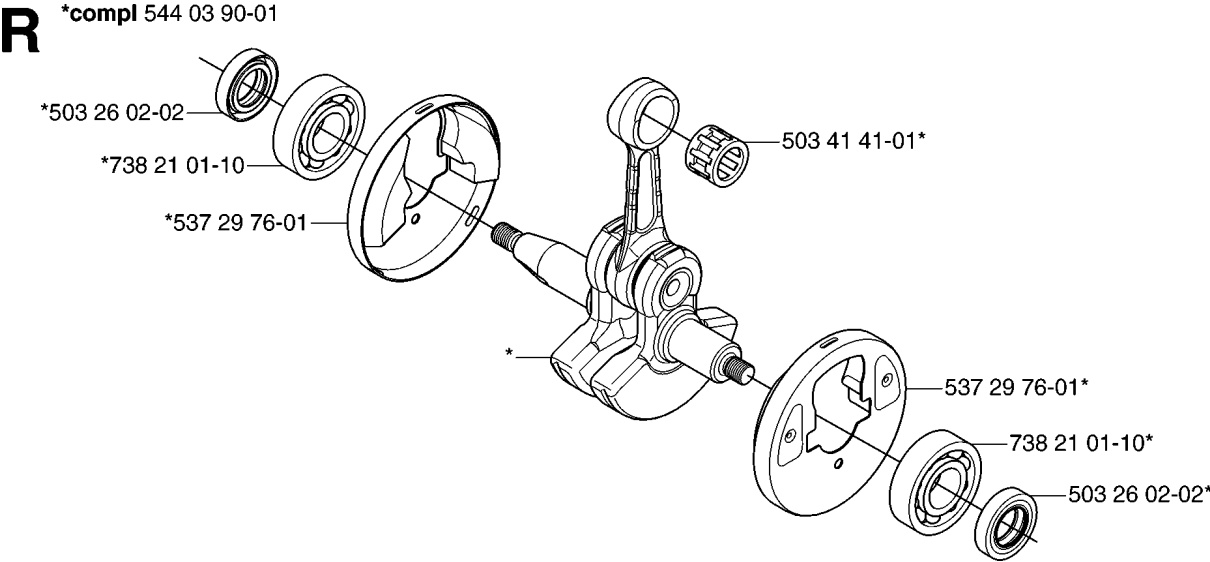

K1 333R, 333RJ
335FR, 335LS, 335Lx, 335RJx, 335Rx.
STARTER

STARTER

335 RX, 2007-01

Ref	Part No	Description	Remark	QTY KIT	
1	537 32 24-05	LABEL	333R	1	
1	537 32 24-06	LABEL	335Rx	1	
1	537 32 24-09	LABEL	335FR	1	
1	537 32 24-08	LABEL	335LS	1	
2	503 21 79-20	SCREW IH SCT		1	11
3	535 07 23-01	WASHER		1	11
4	537 32 50-02	STARTER PULLEY		1	11
5	503 85 99-01	RECOIL SPRING		1	11
6	537 37 38-02	TUBULAR RIVET		3	11
7	505 30 51-25	STARTER CORD		1	11
8	503 54 39-01	STARTER HANDLE		1	11
9	544 27 93-01	STARTER		1	11
10	503 20 03-20	SCREW IHSCFM		3	11
11	537 21 47-03	STARTER ASSY		1	
12	503 87 33-05	BRIDGE		1	
13	735 31 08-20	E-CLIP		2	12
14	503 87 36-01	SPRING		1	12
15	503 87 35-02	STARTER PAWL		2	12

Q *compl 544 40 06-01 Ø = 38mm

CYLINDER PISTON

335 RX, 2007-01

Part No	Description	Remark	QTY KIT
503 20 08-23	SCREW IHSCM		4
503 28 90-54	PISTON RING		2
503 28 91-19	PISTON PIN		1
503 41 41-01	NEEDLE BEARING		1
537 31 28-02	PISTON		1
537 33 30-01	GASKET		1
544 40 06-01	CYLINDER ASSY		1
737 44 10-00	SNAP RING		2