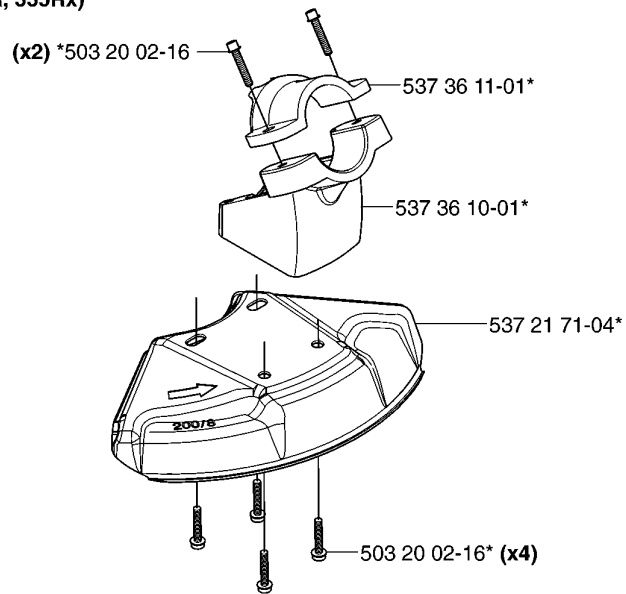

U *compl 537 38 77-01 (333R, 335Rx)