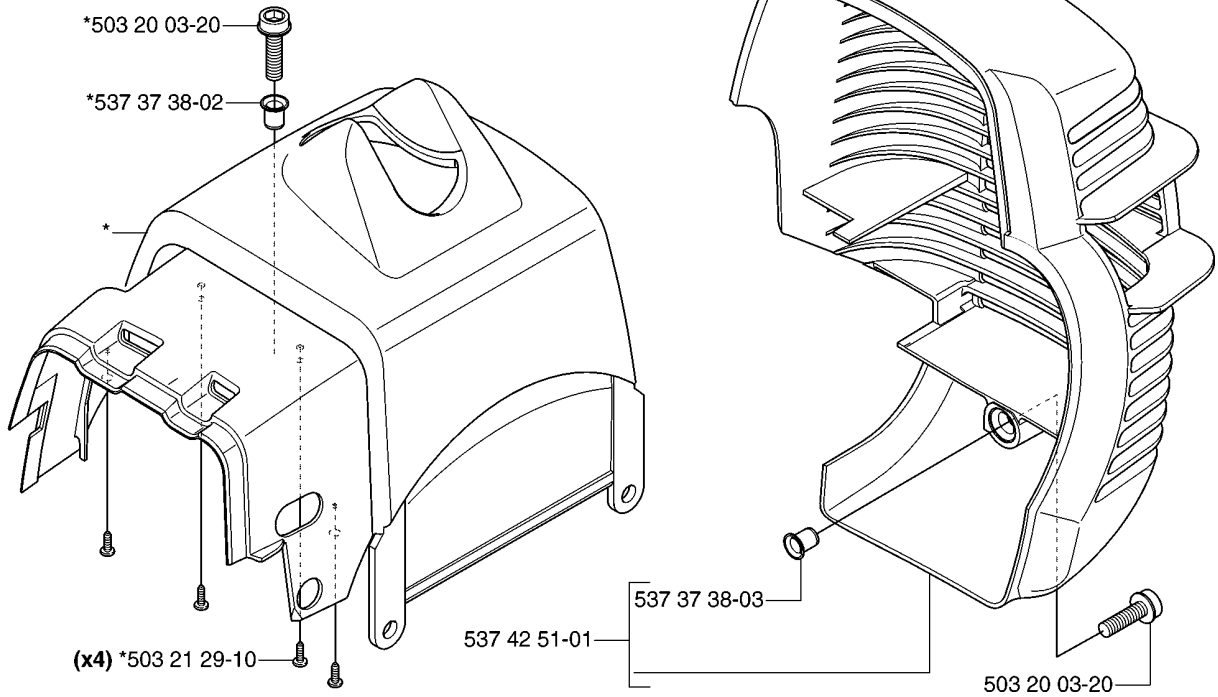

J *compl 544 16 01-01