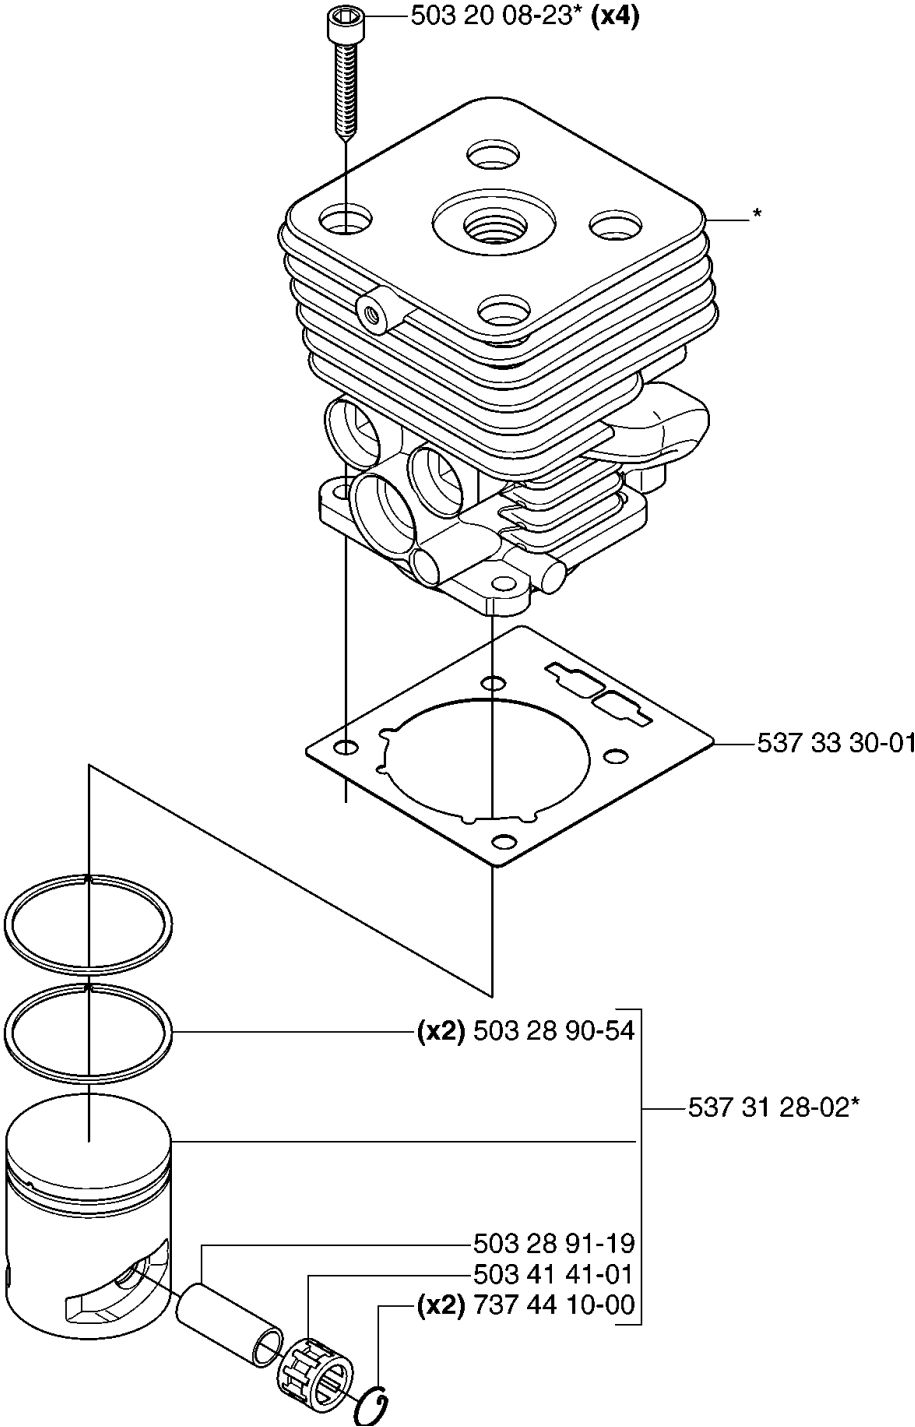

K1 333R, 333RJ
335FR, 335LS, 335Lx, 335RJx, 335Rx.
STARTER

STARTER

335 RX, 2007-01

Ref	Part No	Description	Remark	QTY KIT	
1	537 32 24-05	LABEL	333R	1	
1	537 32 24-06	LABEL	335Rx	1	
1	537 32 24-09	LABEL	335FR	1	
1	537 32 24-08	LABEL	335LS	1	
2	503 21 79-20	SCREW IH SCT		1	11
3	535 07 23-01	WASHER		1	11
4	537 32 50-02	STARTER PULLEY		1	11
5	503 85 99-01	RECOIL SPRING		1	11
6	537 37 38-02	TUBULAR RIVET		3	11
7	505 30 51-25	STARTER CORD		1	11
8	503 54 39-01	STARTER HANDLE		1	11
9	544 27 93-01	STARTER		1	11
10	503 20 03-20	SCREW IHSCFM		3	11
11	537 21 47-03	STARTER ASSY		1	
12	503 87 33-05	BRIDGE		1	
13	735 31 08-20	E-CLIP		2	12
14	503 87 36-01	SPRING		1	12
15	503 87 35-02	STARTER PAWL		2	12

Q *compl 544 40 06-01 Ø = 38mm

CYLINDER PISTON

335 RX, 2007-01

Part No	Description	Remark	QTY KIT
503 20 08-23	SCREW IHSCM		4
503 28 90-54	PISTON RING		2
503 28 91-19	PISTON PIN		1
503 41 41-01	NEEDLE BEARING		1
537 31 28-02	PISTON		1
537 33 30-01	GASKET		1
544 40 06-01	CYLINDER ASSY		1
737 44 10-00	SNAP RING		2