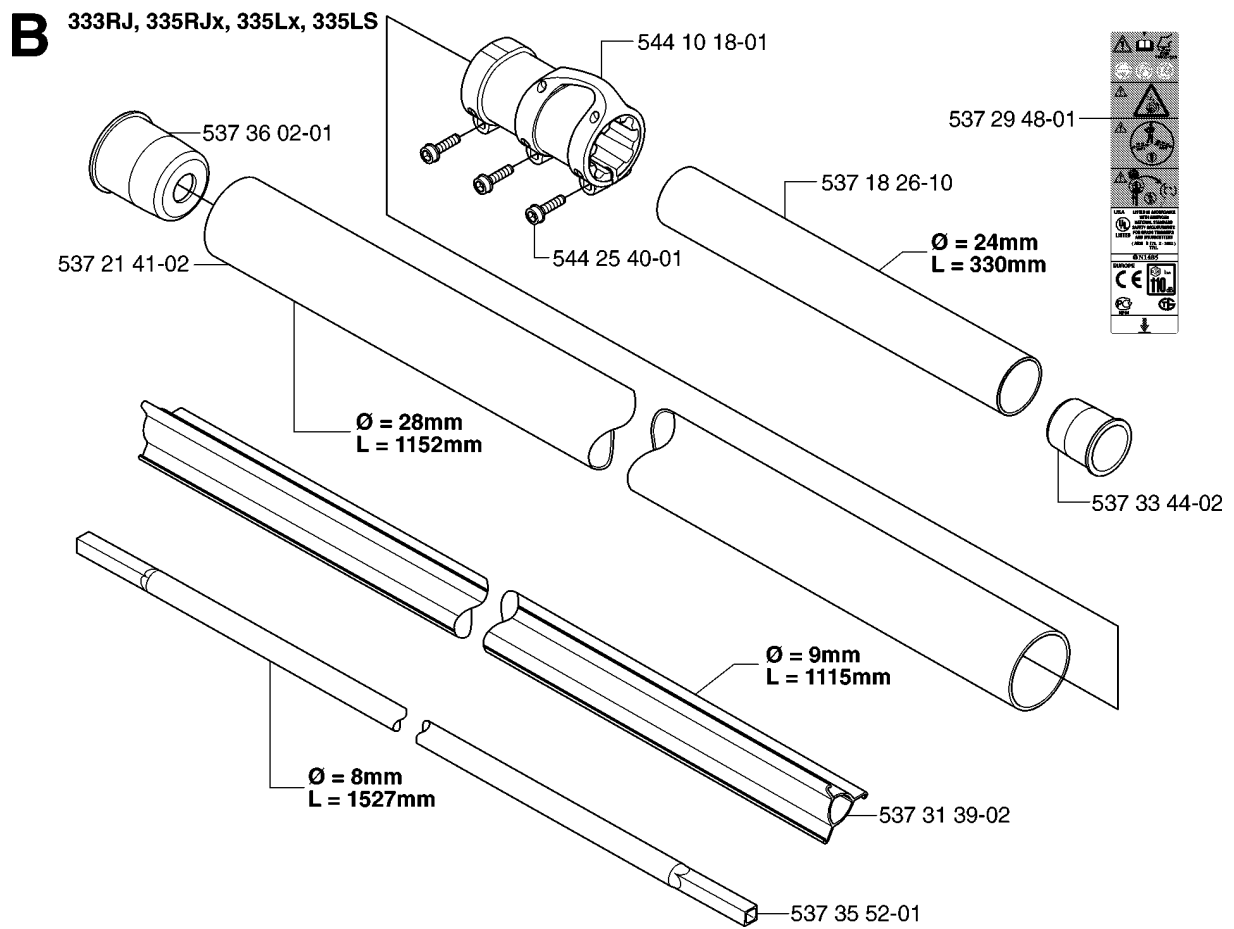

SPARE PARTS LIST

BRUSHCUTTERS/CLEARING SAWS

335 RX, 2007-01

A *compl 544 21 64-01 (333R, 335Rx) (1:1.4)
**compl 537 29 58-02 (333RJ, 335RJx, 335Lx, 335LS) (1:1.29)

BEVEL GEAR

335 RX, 2007-01

Part No	Description	Remark	QTY KIT
503 20 02-10	SCREW IHSCFM		1
503 20 03-25	SCREW IHSCFM		1
503 20 15-01	SCREW IHHM		1
503 22 73-01	NUT		1
503 25 28-01	BALL BEARING		1
537 14 74-01	MAGNET		1
537 18 95-01	SCREW		1
537 29 58-02	BEVEL GEAR		1
537 34 35-01	SUPPORT FLANGE		1
537 35 14-01	DRIVER		1
544 08 76-01	CLAMP		1
544 21 64-01	GEAR		1
735 31 14-00	CIRCLIP		1
735 31 28-10	CIRCLIP		1
735 31 31-10	CIRCLIP		1
738 21 01-10	BALL BEARING		1
738 21 01-12	BALL BEARING		1
738 21 99-00	BALL BEARING		1

SHAFT

335 RX, 2007-01

Part No	Description	Remark	QTY KIT
503 21 75-16	SCREW IHSCFT		1
537 13 04-02	KNOB		1
537 21 41-01	TUBE		1
537 21 42-01	TUBE		1
537 29 48-01	LABEL		1
537 31 39-01	GUIDE		1
537 34 97-01	LOOP		1
537 34 98-01	LOOP		1
537 35 01-01	LOOP		1
537 35 52-01	DRIVE SHAFT		1
537 36 02-01	SPACER		1
537 36 02-02	SPACER		1
537 37 61-01	WIRING		1
725 23 31-51	SCREW		1

C

HANDLE

335 RX, 2007-01

Part No	Description	Remark	QTY KIT
502 19 71-01	SQUARE NUT		1
503 21 68-16	SCREW IH SCT		3
503 23 00-61	WASHER		1
503 87 90-01	KNOB		1
503 99 78-01	HANDLE		1
544 10 10-02	HANDLE LOOP		1
544 10 11-01	BLOCK.SPACING		1
725 23 78-51	SCREW EHHM		1
725 23 80-51	SCREW EHHM		1

D 333R
*compl 544 22 58-01

D 335Rx

TOWER

335 RX, 2007-01

Part No	Description	Remark	QTY KIT
502 19 71-01	SQUARE NUT		1
502 20 38-01	KNOB		1
502 28 61-01	CLIP		1
502 28 61-01	CLIP		1
503 20 02-25	SCREW IHSCFM		2
503 20 03-20	SCREW IHSCFM		2
503 20 08-32	SCREW IHSCM		4
503 21 06-19	SCREW IHST		4
537 34 86-01	BRACKET		1
537 34 87-01	HUB CAP		1
537 34 88-01	COMPRESSION SLEEVE		1
537 34 89-01	ANTIVIBRATION ELEMENT		1
537 37 63-01	COVER		1
544 01 99-01	HANDLEBAR BRACKET		1
544 22 58-01	HANDLEBAR BRACKET		1
725 23 82-85	SCREW EHHM		1
731 23 14-01	HEXAGON NUT		2