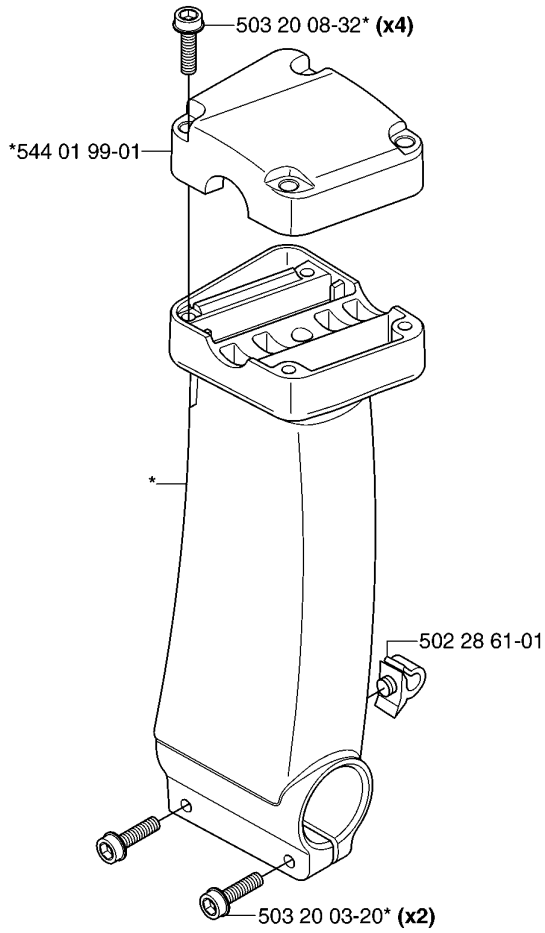

SHAFT

335 RX, 2007-01

Part No	Description	Remark	QTY KIT
503 21 75-16	SCREW IHSCFT		1
537 13 04-02	KNOB		1
537 21 41-01	TUBE		1
537 21 42-01	TUBE		1
537 29 48-01	LABEL		1
537 31 39-01	GUIDE		1
537 34 97-01	LOOP		1
537 34 98-01	LOOP		1
537 35 01-01	LOOP		1
537 35 52-01	DRIVE SHAFT		1
537 36 02-01	SPACER		1
537 36 02-02	SPACER		1
537 37 61-01	WIRING		1
725 23 31-51	SCREW		1

C

HANDLE

335 RX, 2007-01

Part No	Description	Remark	QTY KIT
502 19 71-01	SQUARE NUT		1
503 21 68-16	SCREW IH SCT		3
503 23 00-61	WASHER		1
503 87 90-01	KNOB		1
503 99 78-01	HANDLE		1
544 10 10-02	HANDLE LOOP		1
544 10 11-01	BLOCK.SPACING		1
725 23 78-51	SCREW EHHM		1
725 23 80-51	SCREW EHHM		1

D 333R
*compl 544 22 58-01

D 335Rx

TOWER

335 RX, 2007-01

Part No	Description	Remark	QTY KIT
502 19 71-01	SQUARE NUT		1
502 20 38-01	KNOB		1
502 28 61-01	CLIP		1
502 28 61-01	CLIP		1
503 20 02-25	SCREW IHSCFM		2
503 20 03-20	SCREW IHSCFM		2
503 20 08-32	SCREW IHSCM		4
503 21 06-19	SCREW IHST		4
537 34 86-01	BRACKET		1
537 34 87-01	HUB CAP		1
537 34 88-01	COMPRESSION SLEEVE		1
537 34 89-01	ANTIVIBRATION ELEMENT		1
537 37 63-01	COVER		1
544 01 99-01	HANDLEBAR BRACKET		1
544 22 58-01	HANDLEBAR BRACKET		1
725 23 82-85	SCREW EHHM		1
731 23 14-01	HEXAGON NUT		2

H

CLUTCH

335 RX, 2007-01

Part No	Description	Remark	QTY KIT
503 20 03-20	SCREW IHSCFM		3
503 20 03-20	SCREW IHSCFM		3
503 24 07-02	PARALLEL PIN		2
503 96 13-02	SCREW		2
537 04 68-01	WASHER		1
537 30 29-01	CLUTCH COVER		1
537 31 00-01	COVER		1
537 31 01-01	COMPRESSION SLEEVE		1
537 31 01-02	COMPRESSION SLEEVE		1
537 32 27-01	ANTIVIBRATION ELEMENT		1
537 32 61-01	COVER		1
537 34 04-01	CLUTCH		1
537 35 29-01	CLUTCH DRUM		1
537 41 57-01	WASHER		1
537 41 81-01	SCREW		2
537 42 72-01	SPRING		1
544 11 97-01	COVER		1
725 53 33-55	SCREW IHSCM		1
735 31 14-00	CIRCLIP		1
735 31 28-10	CIRCLIP		1
738 21 01-04	BALL BEARING		1
740 42 06-00	O-RING		2