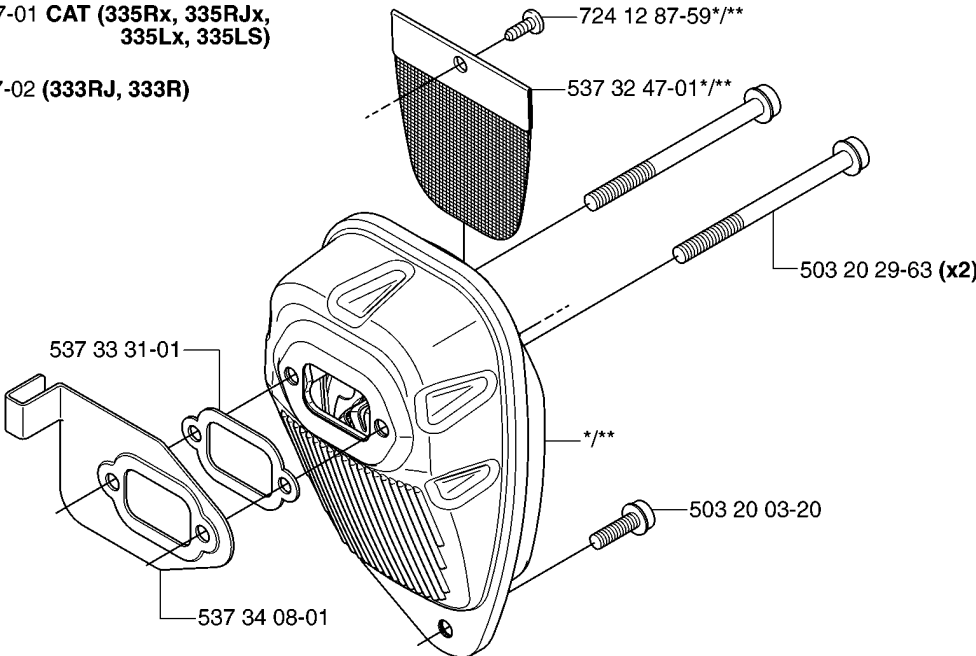

K *compl 544 11 67-01 CAT (335Rx, 335Rjx, 335Lx, 335LS)

**compl 544 11 67-02 (333RJ, 333R)