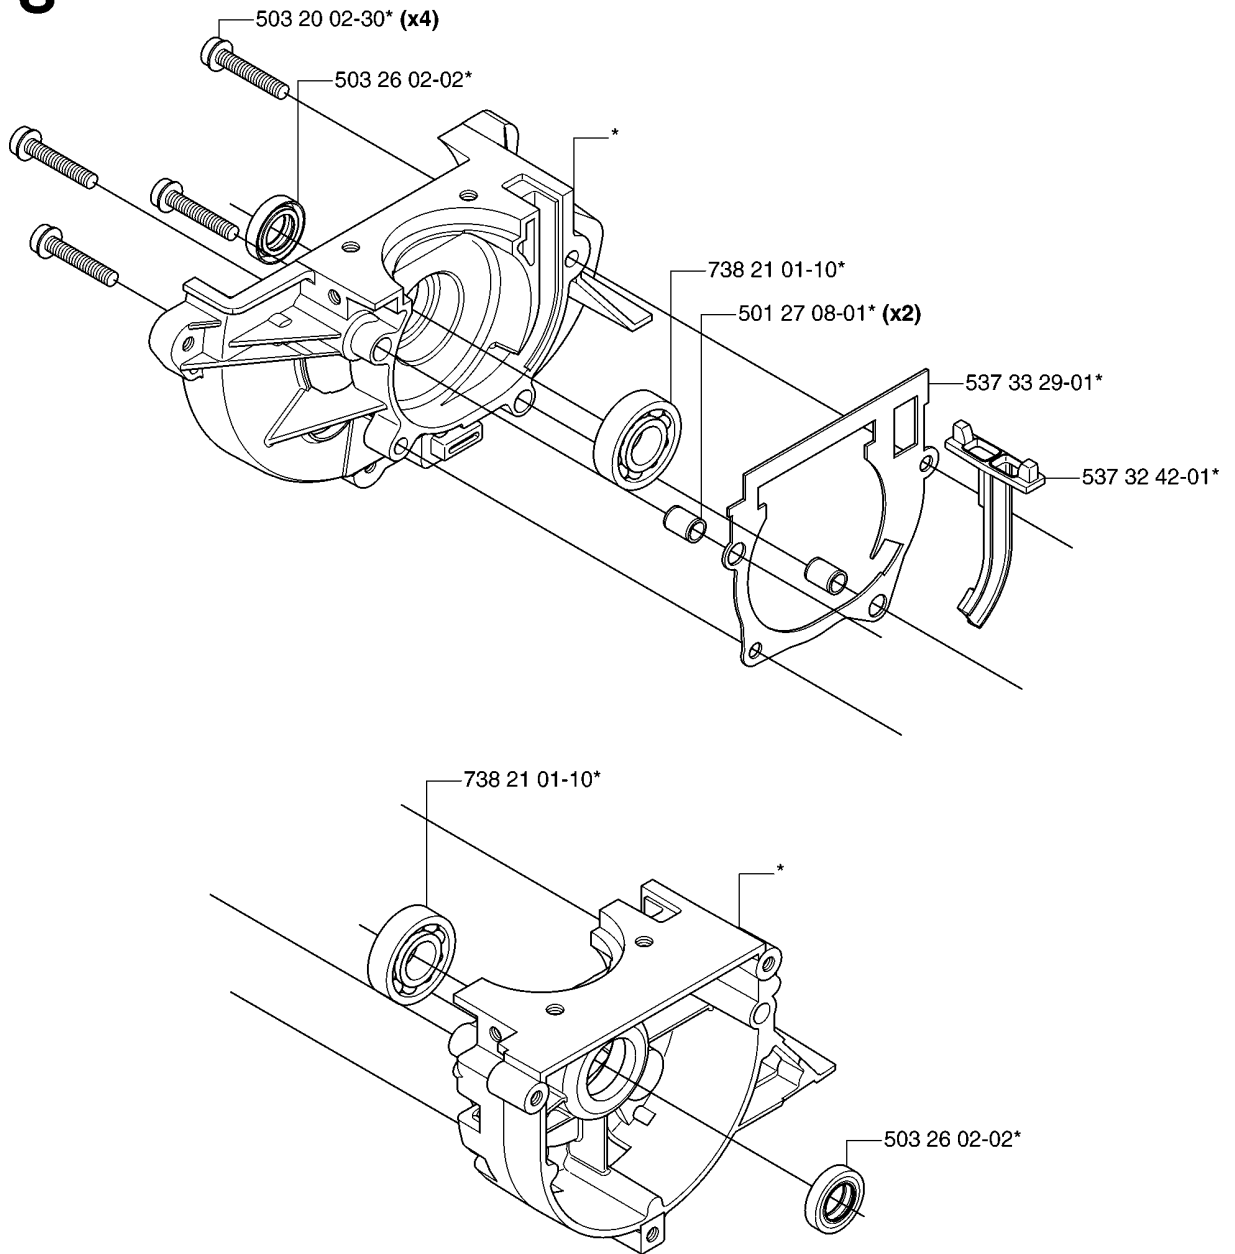

S

*compl 544 03 89-01