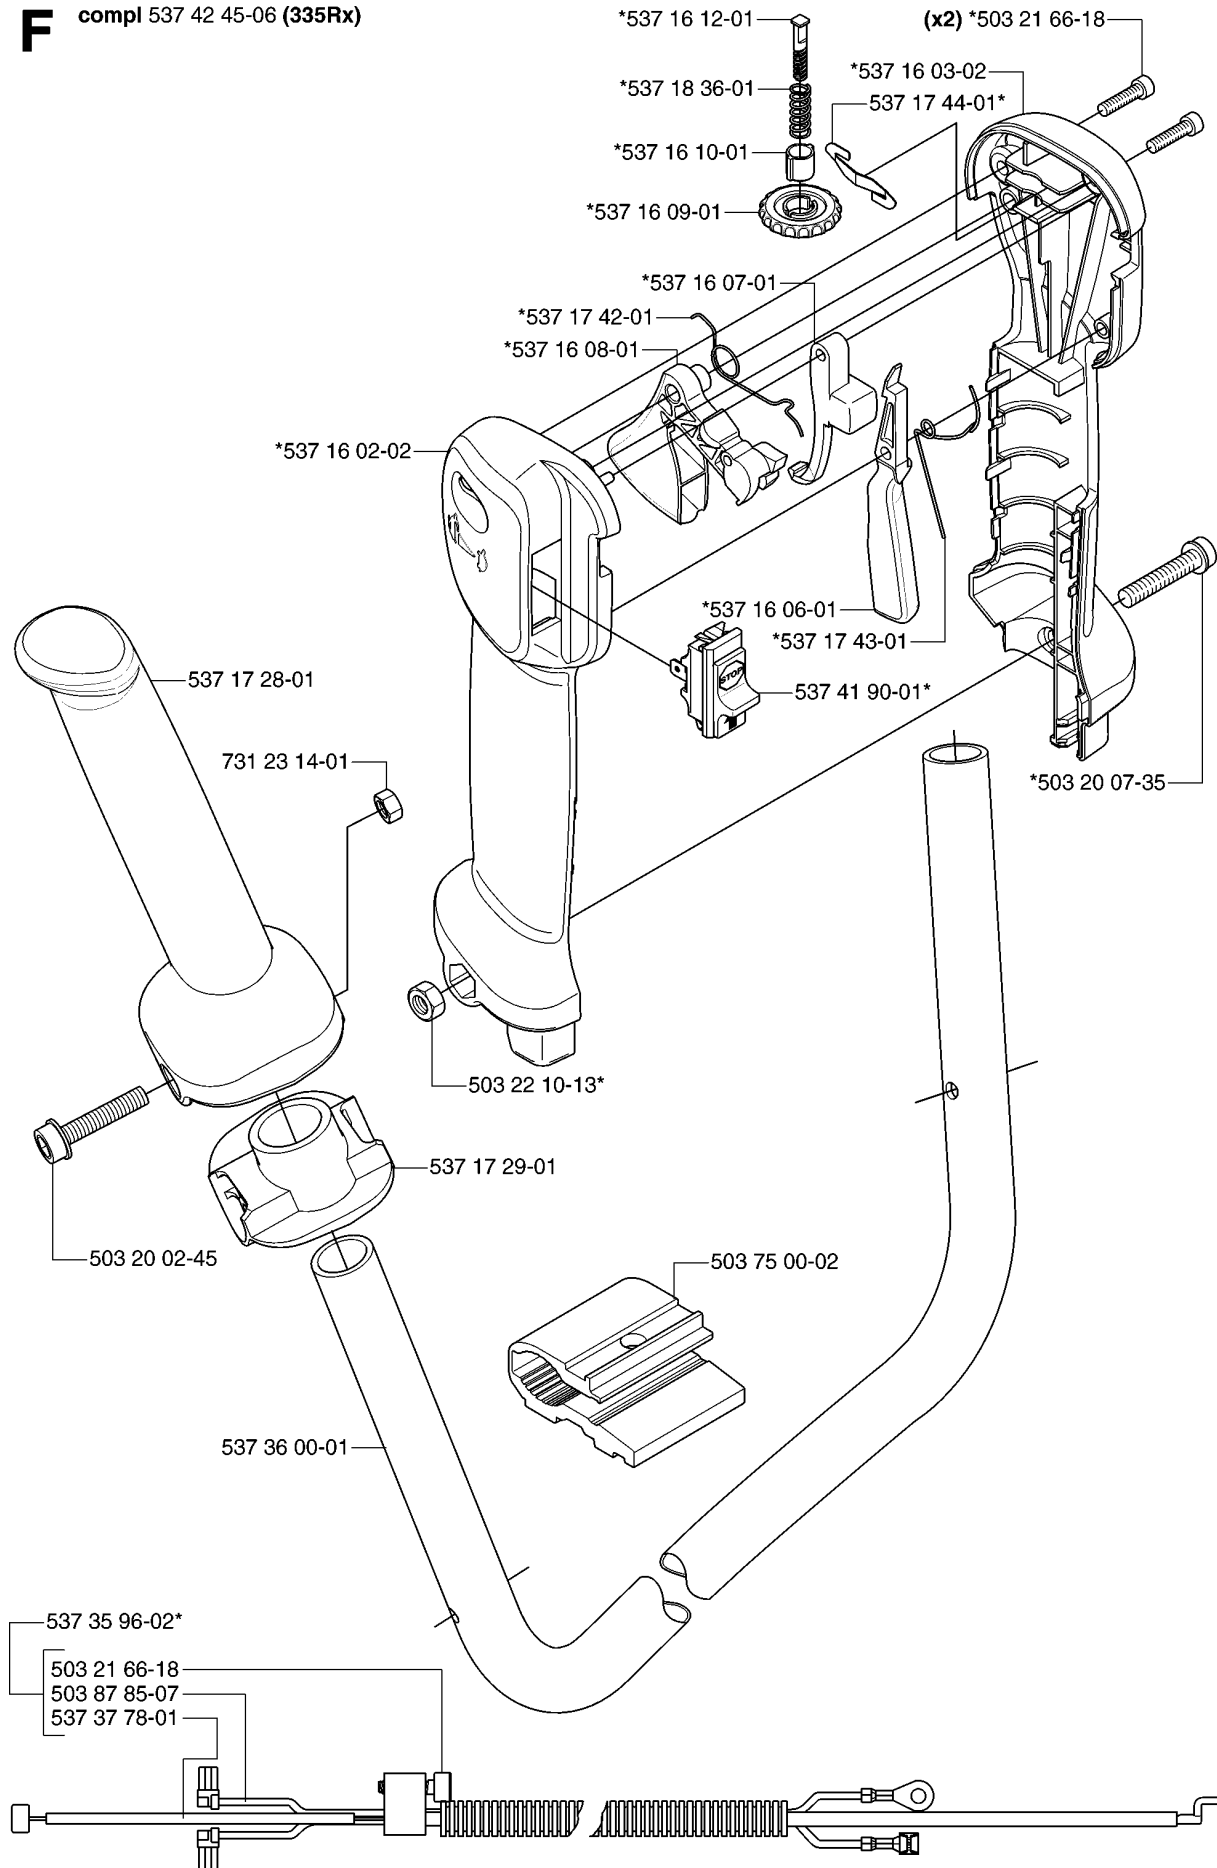

F compl 537 42 45-06 (335Rx)