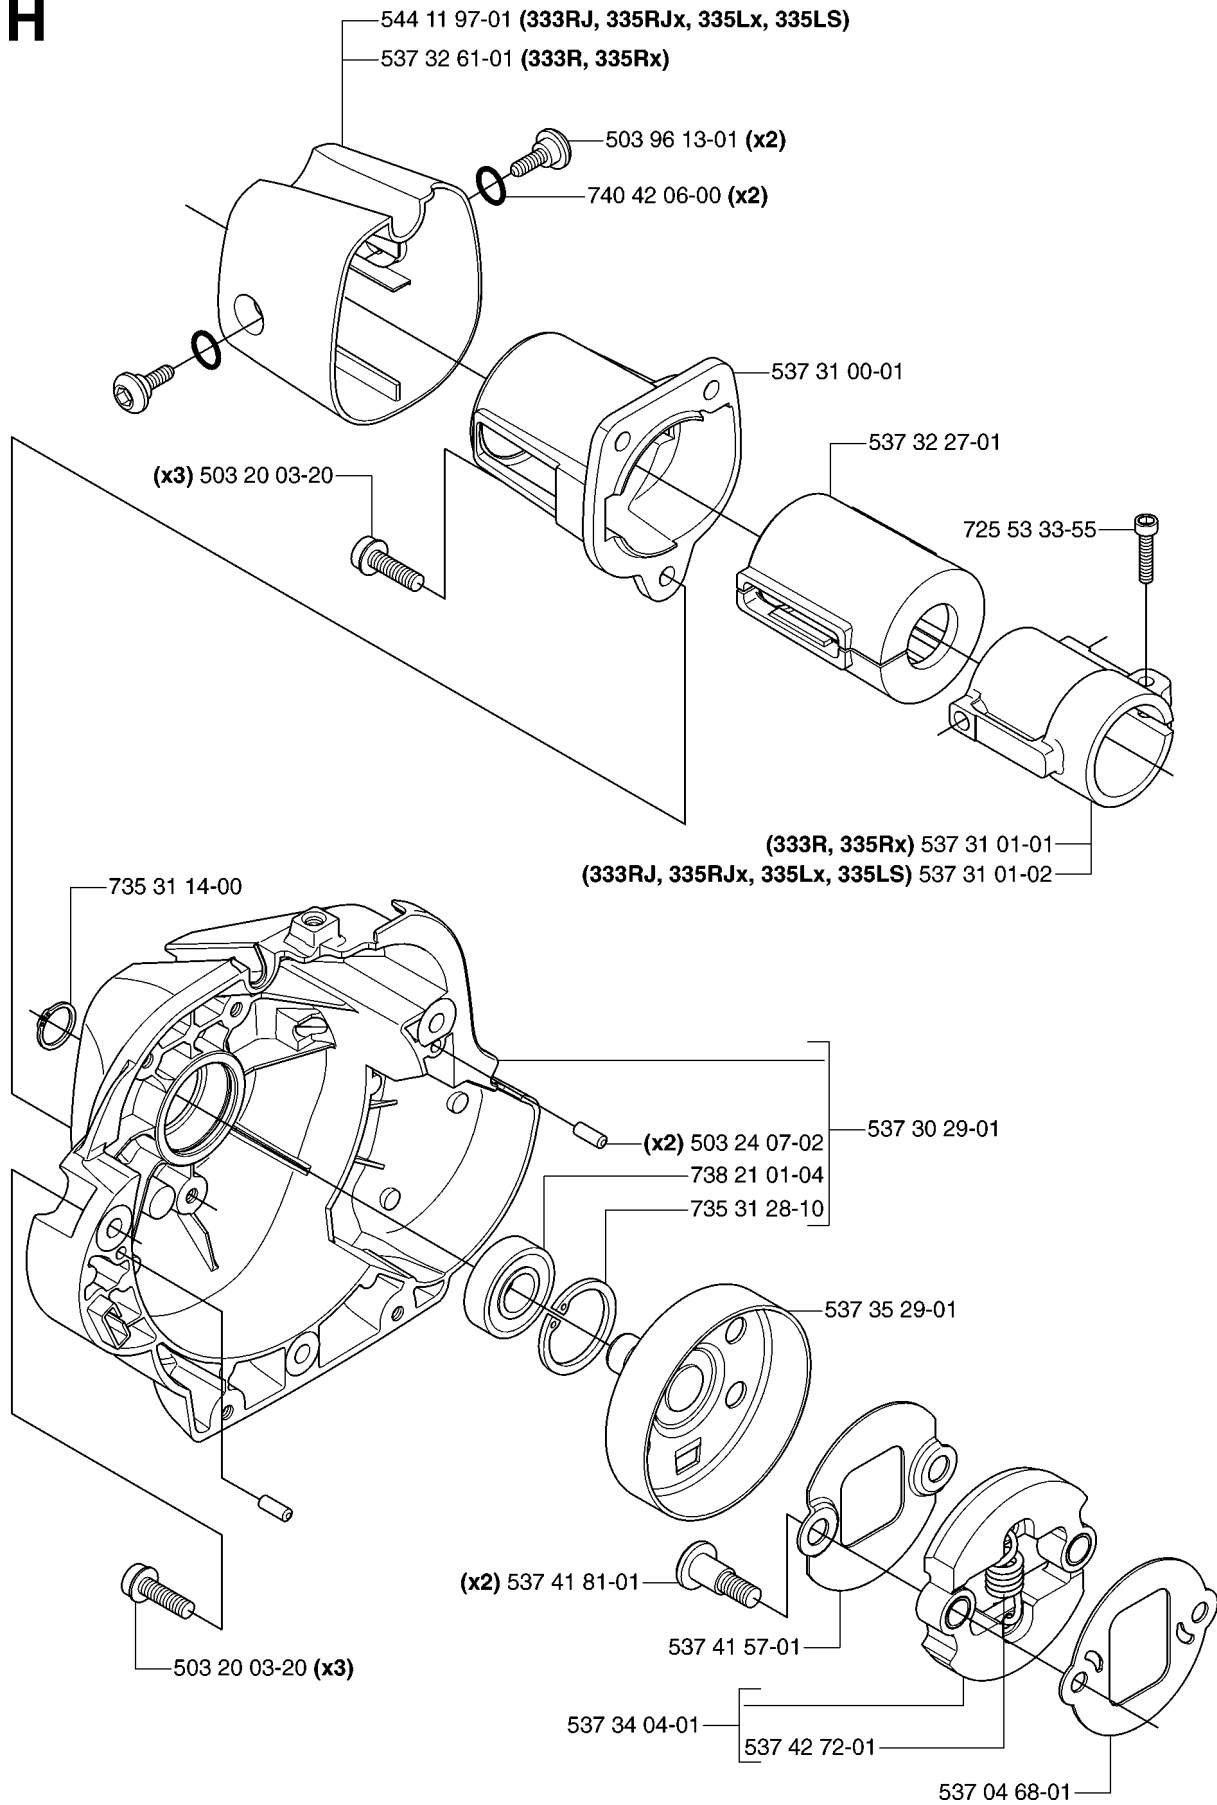

D 333R
*compl 544 22 58-01

D 335Rx

TOWER

335 RX, 2007-01

Part No	Description	Remark	QTY KIT
502 19 71-01	SQUARE NUT		1
502 20 38-01	KNOB		1
502 28 61-01	CLIP		1
502 28 61-01	CLIP		1
503 20 02-25	SCREW IHSCFM		2
503 20 03-20	SCREW IHSCFM		2
503 20 08-32	SCREW IHSCM		4
503 21 06-19	SCREW IHST		4
537 34 86-01	BRACKET		1
537 34 87-01	HUB CAP		1
537 34 88-01	COMPRESSION SLEEVE		1
537 34 89-01	ANTIVIBRATION ELEMENT		1
537 37 63-01	COVER		1
544 01 99-01	HANDLEBAR BRACKET		1
544 22 58-01	HANDLEBAR BRACKET		1
725 23 82-85	SCREW EHHM		1
731 23 14-01	HEXAGON NUT		2

H

CLUTCH

335 RX, 2007-01

Part No	Description	Remark	QTY KIT
503 20 03-20	SCREW IHSCFM		3
503 20 03-20	SCREW IHSCFM		3
503 24 07-02	PARALLEL PIN		2
503 96 13-02	SCREW		2
537 04 68-01	WASHER		1
537 30 29-01	CLUTCH COVER		1
537 31 00-01	COVER		1
537 31 01-01	COMPRESSION SLEEVE		1
537 31 01-02	COMPRESSION SLEEVE		1
537 32 27-01	ANTIVIBRATION ELEMENT		1
537 32 61-01	COVER		1
537 34 04-01	CLUTCH		1
537 35 29-01	CLUTCH DRUM		1
537 41 57-01	WASHER		1
537 41 81-01	SCREW		2
537 42 72-01	SPRING		1
544 11 97-01	COVER		1
725 53 33-55	SCREW IHSCM		1
735 31 14-00	CIRCLIP		1
735 31 28-10	CIRCLIP		1
738 21 01-04	BALL BEARING		1
740 42 06-00	O-RING		2