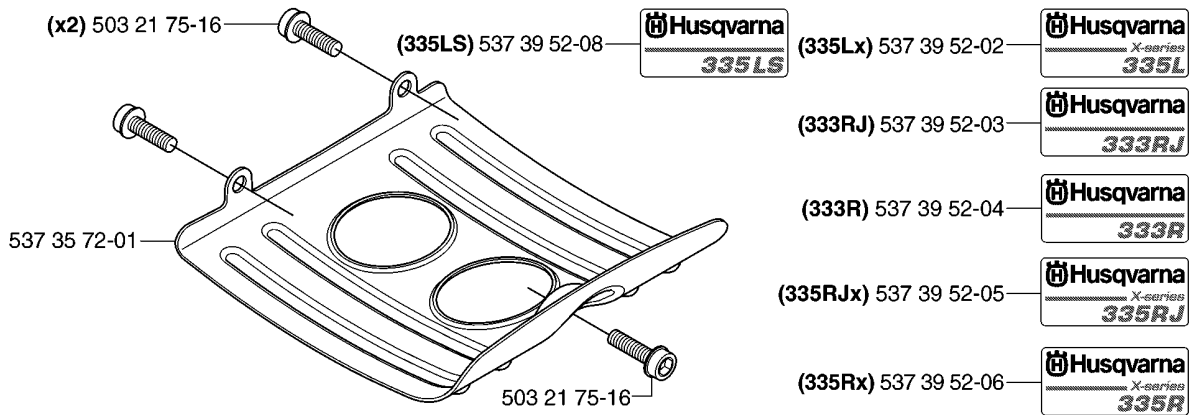

J *compl 544 16 01-01