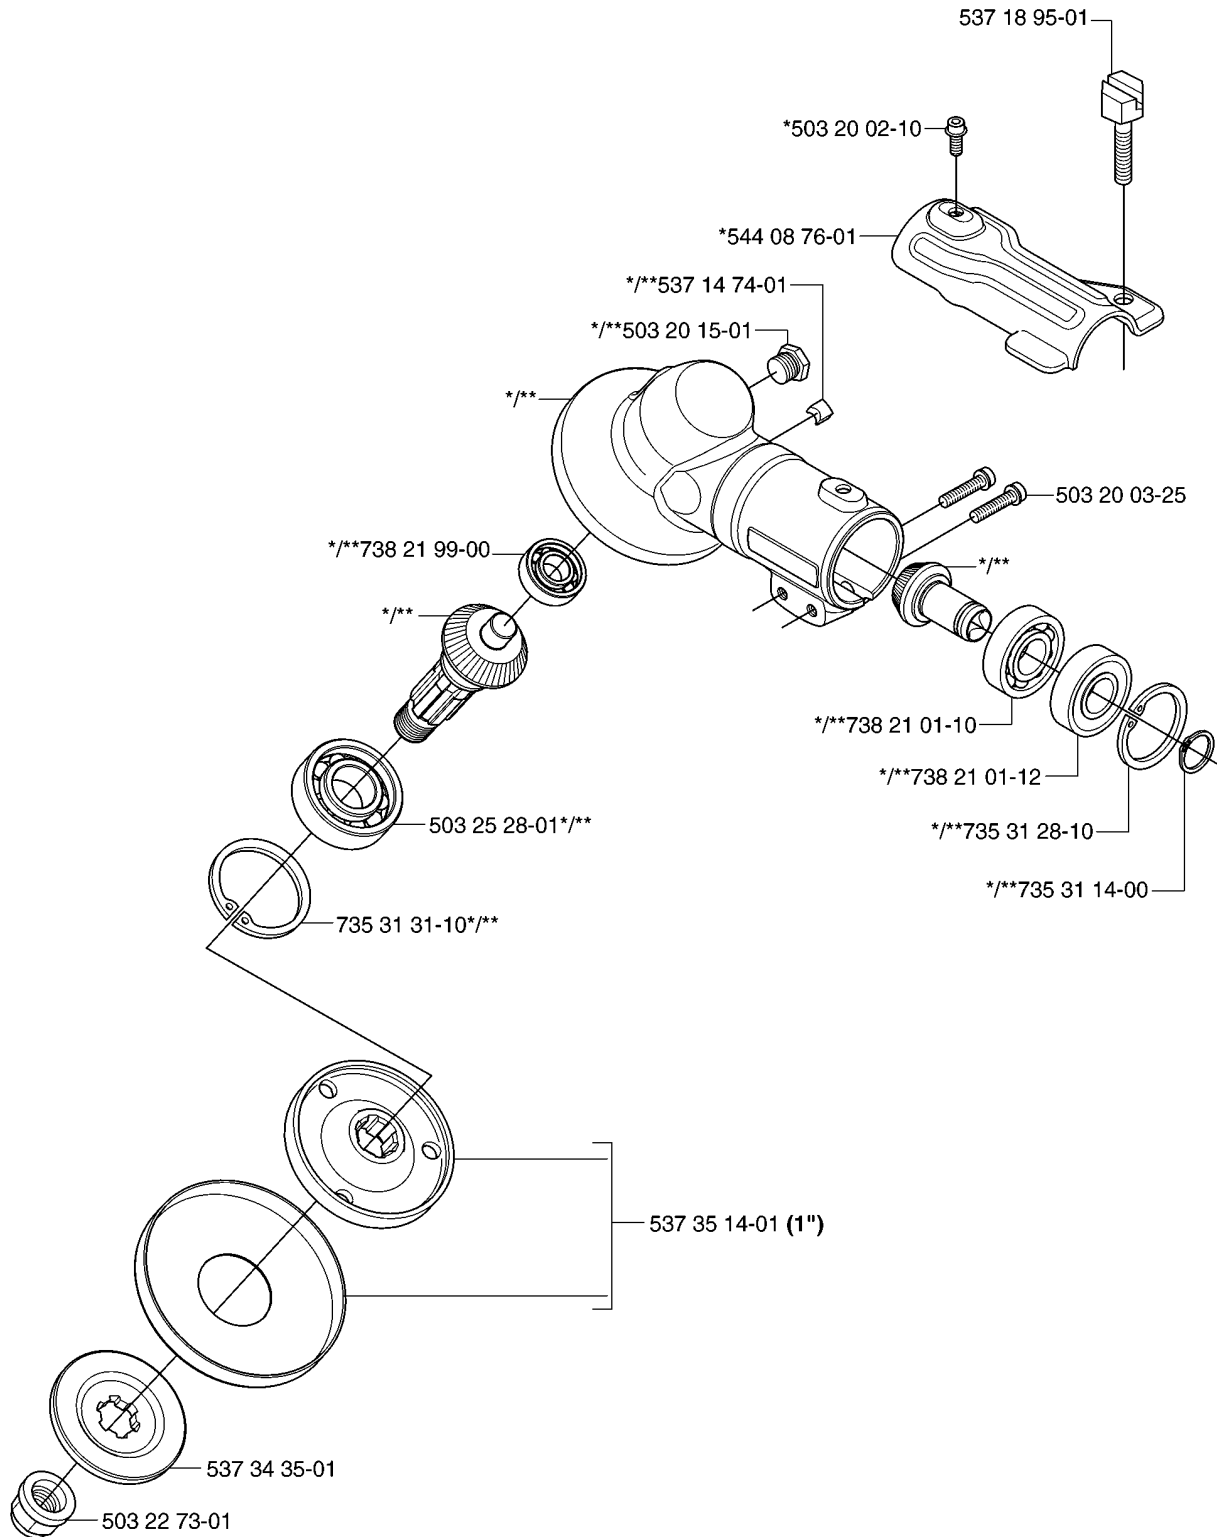

SPARE PARTS LIST

BRUSHCUTTERS/CLEARING SAWS

335 RX, 2007-01

A *compl 544 21 64-01 (333R, 335Rx) (1:1.4)
**compl 537 29 58-02 (333RJ, 335RJx, 335Lx, 335LS) (1:1.29)

BEVEL GEAR

335 RX, 2007-01

Part No	Description	Remark	QTY KIT
503 20 02-10	SCREW IHSCFM		1
503 20 03-25	SCREW IHSCFM		1
503 20 15-01	SCREW IHHM		1
503 22 73-01	NUT		1
503 25 28-01	BALL BEARING		1
537 14 74-01	MAGNET		1
537 18 95-01	SCREW		1
537 29 58-02	BEVEL GEAR		1
537 34 35-01	SUPPORT FLANGE		1
537 35 14-01	DRIVER		1
544 08 76-01	CLAMP		1
544 21 64-01	GEAR		1
735 31 14-00	CIRCLIP		1
735 31 28-10	CIRCLIP		1
735 31 31-10	CIRCLIP		1
738 21 01-10	BALL BEARING		1
738 21 01-12	BALL BEARING		1
738 21 99-00	BALL BEARING		1

SHAFT

335 RX, 2007-01

Part No	Description	Remark	QTY KIT
503 21 75-16	SCREW IHSCFT		1
537 13 04-02	KNOB		1
537 21 41-01	TUBE		1
537 21 42-01	TUBE		1
537 29 48-01	LABEL		1
537 31 39-01	GUIDE		1
537 34 97-01	LOOP		1
537 34 98-01	LOOP		1
537 35 01-01	LOOP		1
537 35 52-01	DRIVE SHAFT		1
537 36 02-01	SPACER		1
537 36 02-02	SPACER		1
537 37 61-01	WIRING		1
725 23 31-51	SCREW		1

SHAFT

335 RX, 2007-01

Part No	Description	Remark	QTY KIT
537 18 26-10	TUBE		1
537 21 41-02	TUBE		1
537 29 48-01	LABEL		1
537 31 39-02	GUIDE		1
537 33 44-02	SPACER		1
537 35 52-01	DRIVE SHAFT		1
537 36 02-01	SPACER		1
544 10 18-01	SLEEVE		1
544 25 40-01	SCREW		1

D 333R
*compl 544 22 58-01

D 335Rx

TOWER

335 RX, 2007-01

Part No	Description	Remark	QTY KIT
502 19 71-01	SQUARE NUT		1
502 20 38-01	KNOB		1
502 28 61-01	CLIP		1
502 28 61-01	CLIP		1
503 20 02-25	SCREW IHSCFM		2
503 20 03-20	SCREW IHSCFM		2
503 20 08-32	SCREW IHSCM		4
503 21 06-19	SCREW IHST		4
537 34 86-01	BRACKET		1
537 34 87-01	HUB CAP		1
537 34 88-01	COMPRESSION SLEEVE		1
537 34 89-01	ANTIVIBRATION ELEMENT		1
537 37 63-01	COVER		1
544 01 99-01	HANDLEBAR BRACKET		1
544 22 58-01	HANDLEBAR BRACKET		1
725 23 82-85	SCREW EHHM		1
731 23 14-01	HEXAGON NUT		2