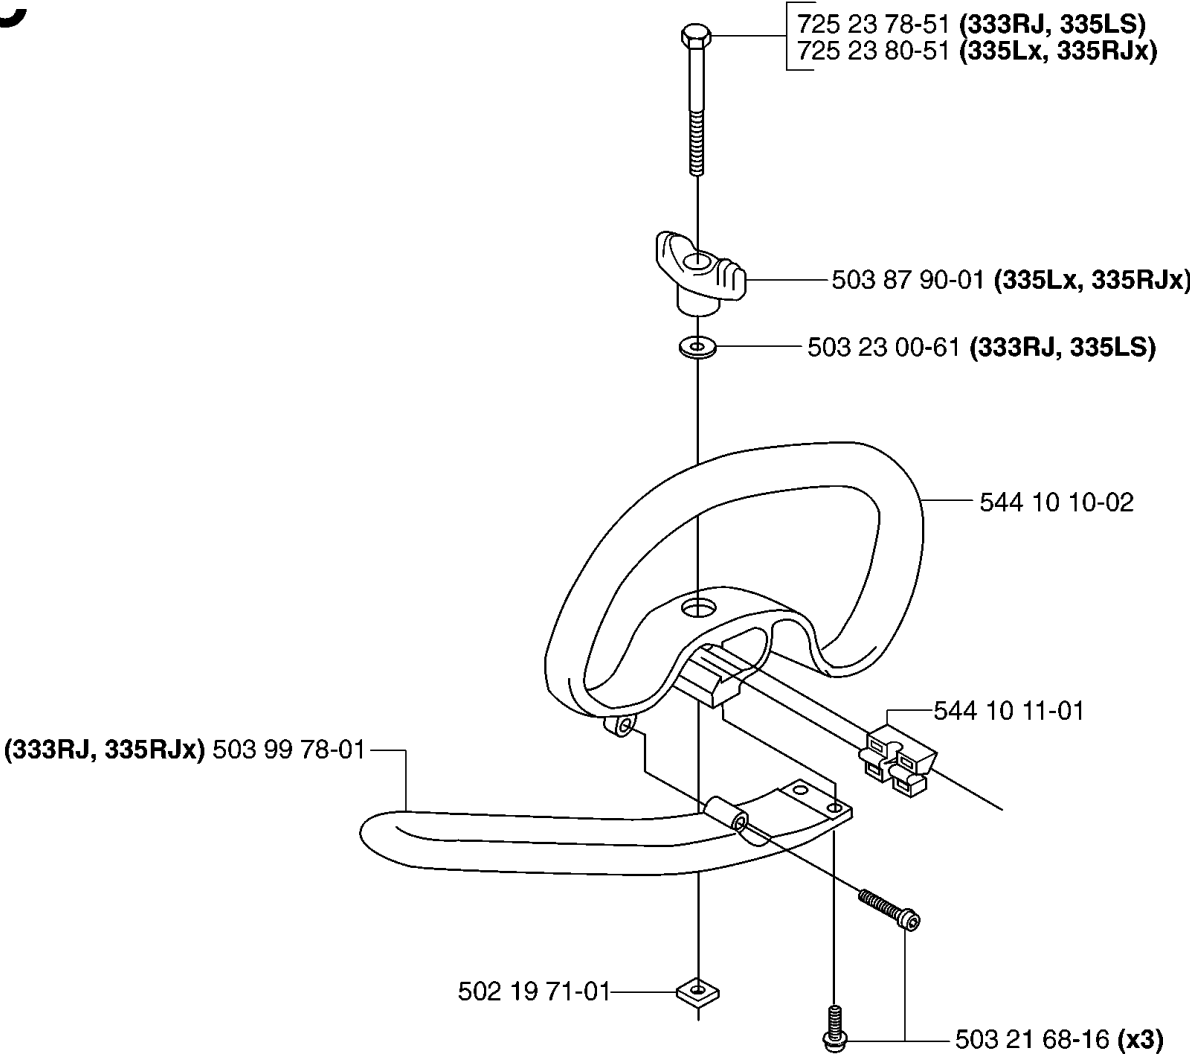

SPARE PARTS LIST

BRUSHCUTTERS/CLEARING SAWS

335 RX, 2007-01

A *compl 544 21 64-01 (333R, 335Rx) (1:1.4)
**compl 537 29 58-02 (333RJ, 335RJx, 335Lx, 335LS) (1:1.29)

BEVEL GEAR

335 RX, 2007-01

Part No	Description	Remark	QTY KIT
503 20 02-10	SCREW IHSCFM		1
503 20 03-25	SCREW IHSCFM		1
503 20 15-01	SCREW IHHM		1
503 22 73-01	NUT		1
503 25 28-01	BALL BEARING		1
537 14 74-01	MAGNET		1
537 18 95-01	SCREW		1
537 29 58-02	BEVEL GEAR		1
537 34 35-01	SUPPORT FLANGE		1
537 35 14-01	DRIVER		1
544 08 76-01	CLAMP		1
544 21 64-01	GEAR		1
735 31 14-00	CIRCLIP		1
735 31 28-10	CIRCLIP		1
735 31 31-10	CIRCLIP		1
738 21 01-10	BALL BEARING		1
738 21 01-12	BALL BEARING		1
738 21 99-00	BALL BEARING		1

SHAFT

335 RX, 2007-01

Part No	Description	Remark	QTY KIT
503 21 75-16	SCREW IHSCFT		1
537 13 04-02	KNOB		1
537 21 41-01	TUBE		1
537 21 42-01	TUBE		1
537 29 48-01	LABEL		1
537 31 39-01	GUIDE		1
537 34 97-01	LOOP		1
537 34 98-01	LOOP		1
537 35 01-01	LOOP		1
537 35 52-01	DRIVE SHAFT		1
537 36 02-01	SPACER		1
537 36 02-02	SPACER		1
537 37 61-01	WIRING		1
725 23 31-51	SCREW		1

C

HANDLE

335 RX, 2007-01

Part No	Description	Remark	QTY KIT
502 19 71-01	SQUARE NUT		1
503 21 68-16	SCREW IH SCT		3
503 23 00-61	WASHER		1
503 87 90-01	KNOB		1
503 99 78-01	HANDLE		1
544 10 10-02	HANDLE LOOP		1
544 10 11-01	BLOCK.SPACING		1
725 23 78-51	SCREW EHHM		1
725 23 80-51	SCREW EHHM		1

D 333R
*compl 544 22 58-01

D 335Rx

TOWER

335 RX, 2007-01

Part No	Description	Remark	QTY KIT
502 19 71-01	SQUARE NUT		1
502 20 38-01	KNOB		1
502 28 61-01	CLIP		1
502 28 61-01	CLIP		1
503 20 02-25	SCREW IHSCFM		2
503 20 03-20	SCREW IHSCFM		2
503 20 08-32	SCREW IHSCM		4
503 21 06-19	SCREW IHST		4
537 34 86-01	BRACKET		1
537 34 87-01	HUB CAP		1
537 34 88-01	COMPRESSION SLEEVE		1
537 34 89-01	ANTIVIBRATION ELEMENT		1
537 37 63-01	COVER		1
544 01 99-01	HANDLEBAR BRACKET		1
544 22 58-01	HANDLEBAR BRACKET		1
725 23 82-85	SCREW EHHM		1
731 23 14-01	HEXAGON NUT		2