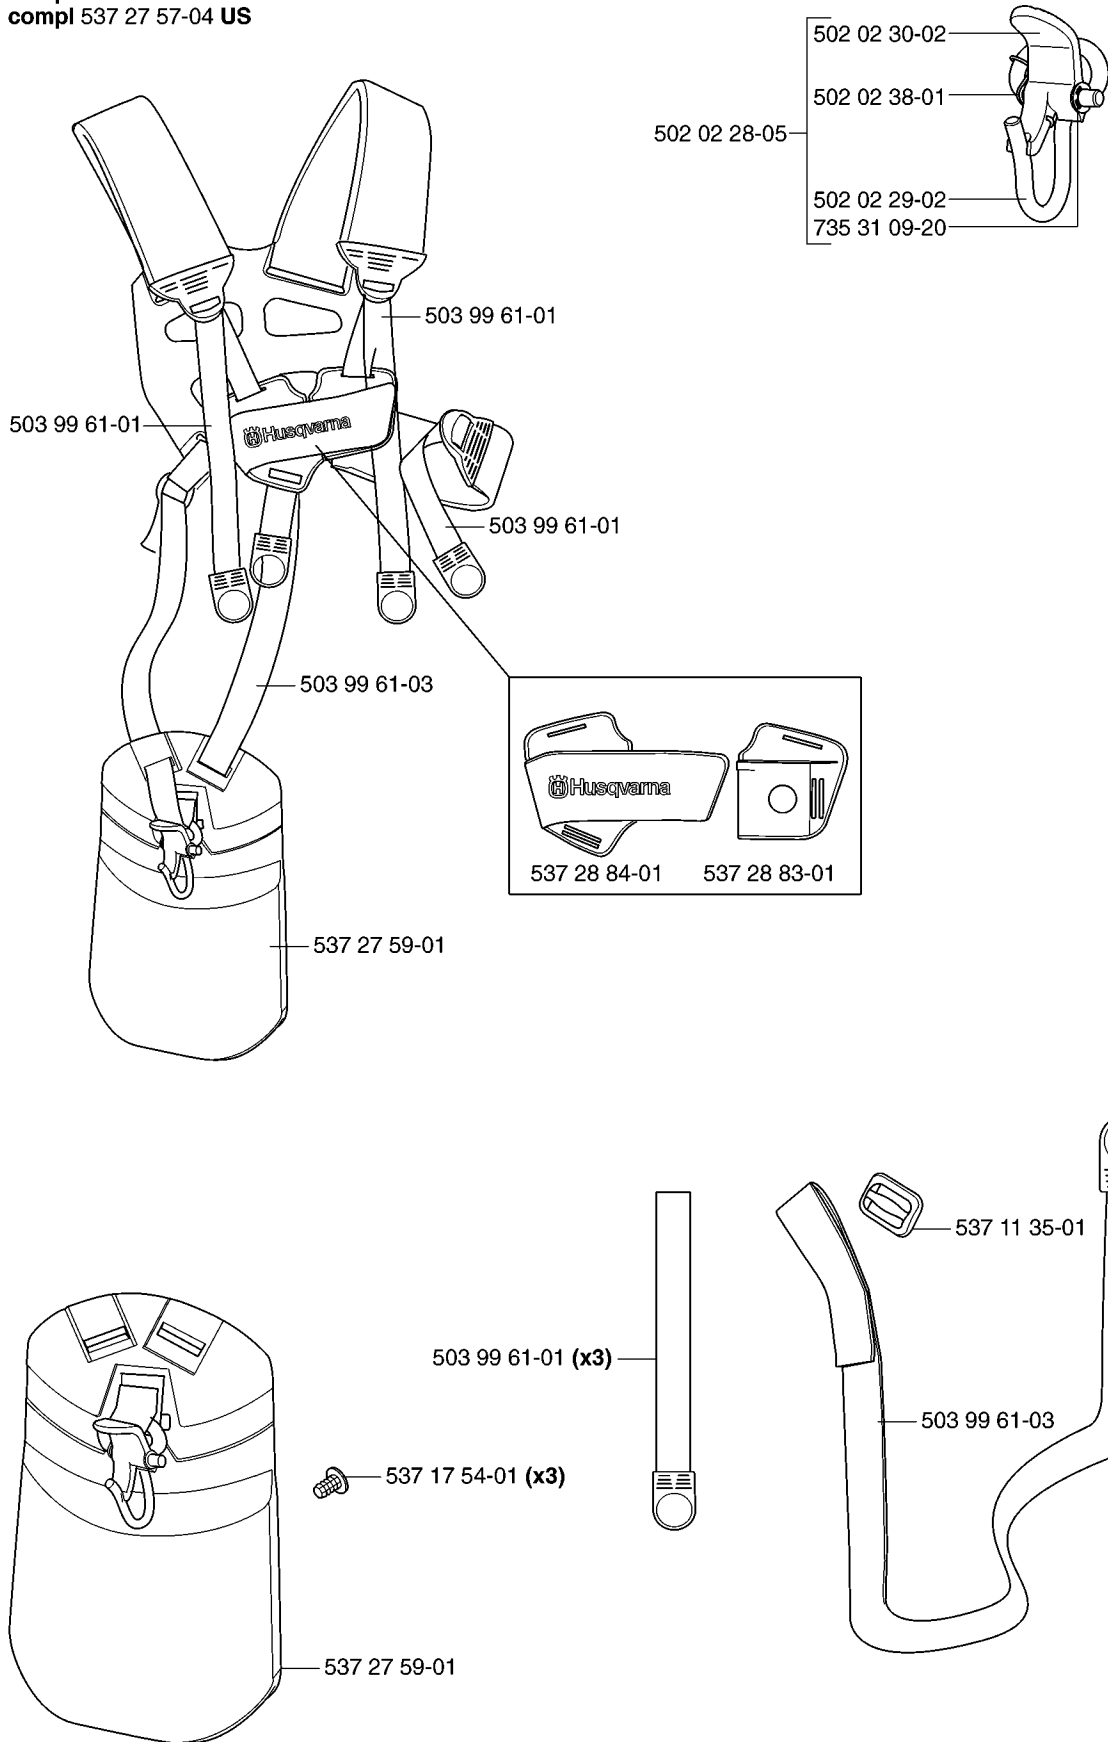

X Duo Balance
compl 537 27 57-02
compl 537 27 57-04 US