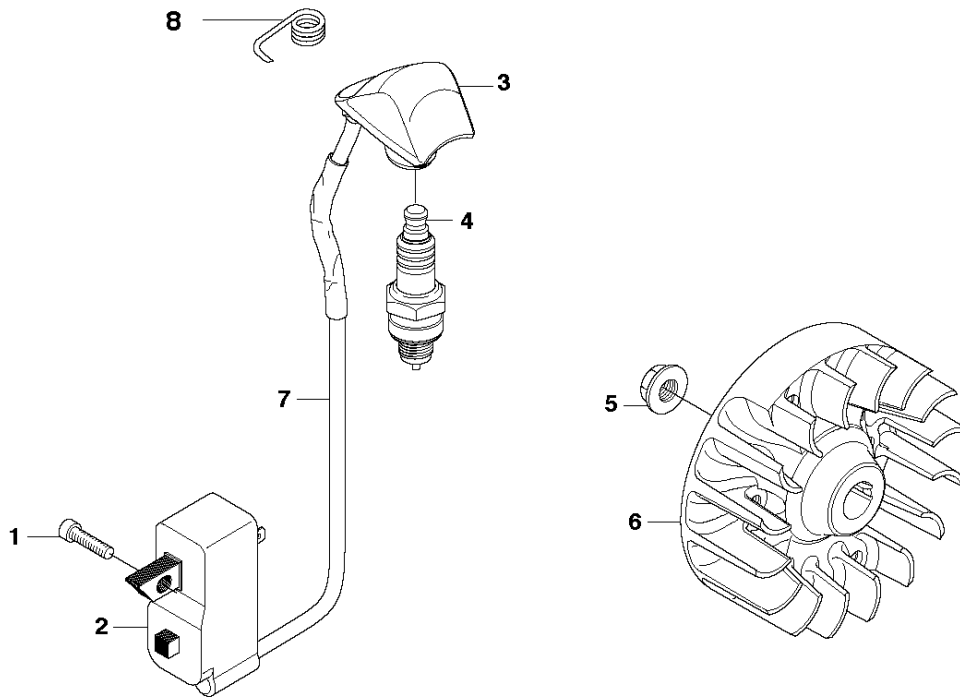

CARBURETOR & AIR FILTER

335 RX from 2014-12

Ref	Part No	Description	Remark	QTY	KIT
1	537 37 12-01	INSULATION WALL		1	
2	537 37 11-01	SLEEVE		1	1
3	544 01 91-01	TUBULAR RIVET		1	1
4	537 33 43-01	INLET PIPE		1	
5	537 37 38-03	TUBULAR RIVET		2	1
6	503 20 03-16	SCREW IHSCFM		2	
7	503 49 71-01	GASKET		1	
8	581 16 75-01	CARBURETTOR		1	
9	503 23 10-06	WASHER		1	
10	503 20 03-20	SCREW IHSCFM		1	
11	544 02 58-01	BAR		1	16
12	537 33 71-01	CHOKE CONTROL		1	16
13	503 21 29-06	SCREW CCRPANT		1	16
14	537 35 58-01	LEVER		1	16
15	544 37 27-01	SLEEVING BRACKET		1	
16	537 31 41-01	FILTER HOLDER		1	
17	503 21 75-50	SCREW IHSCFT		2	
18	537 33 72-01	FILTER		1	
19	537 31 42-01	FRAME		1	
20	537 31 44-01	FILTER COVER		1	
21	537 38 72-01	SNAP LOCKING		2	
22	544 01 47-01	BELLOWS		1	16
23	544 01 46-01	LEVER		1	16
24	503 21 29-06	SCREW CCRPANT		1	16
25	537 34 90-01	LEVER		1	
26	537 34 13-01	AIR DUCT		1	

N 333R, 333RJ
335FR, 335LS, 335Lx, 335RJx, 335Rx.
IGNITION