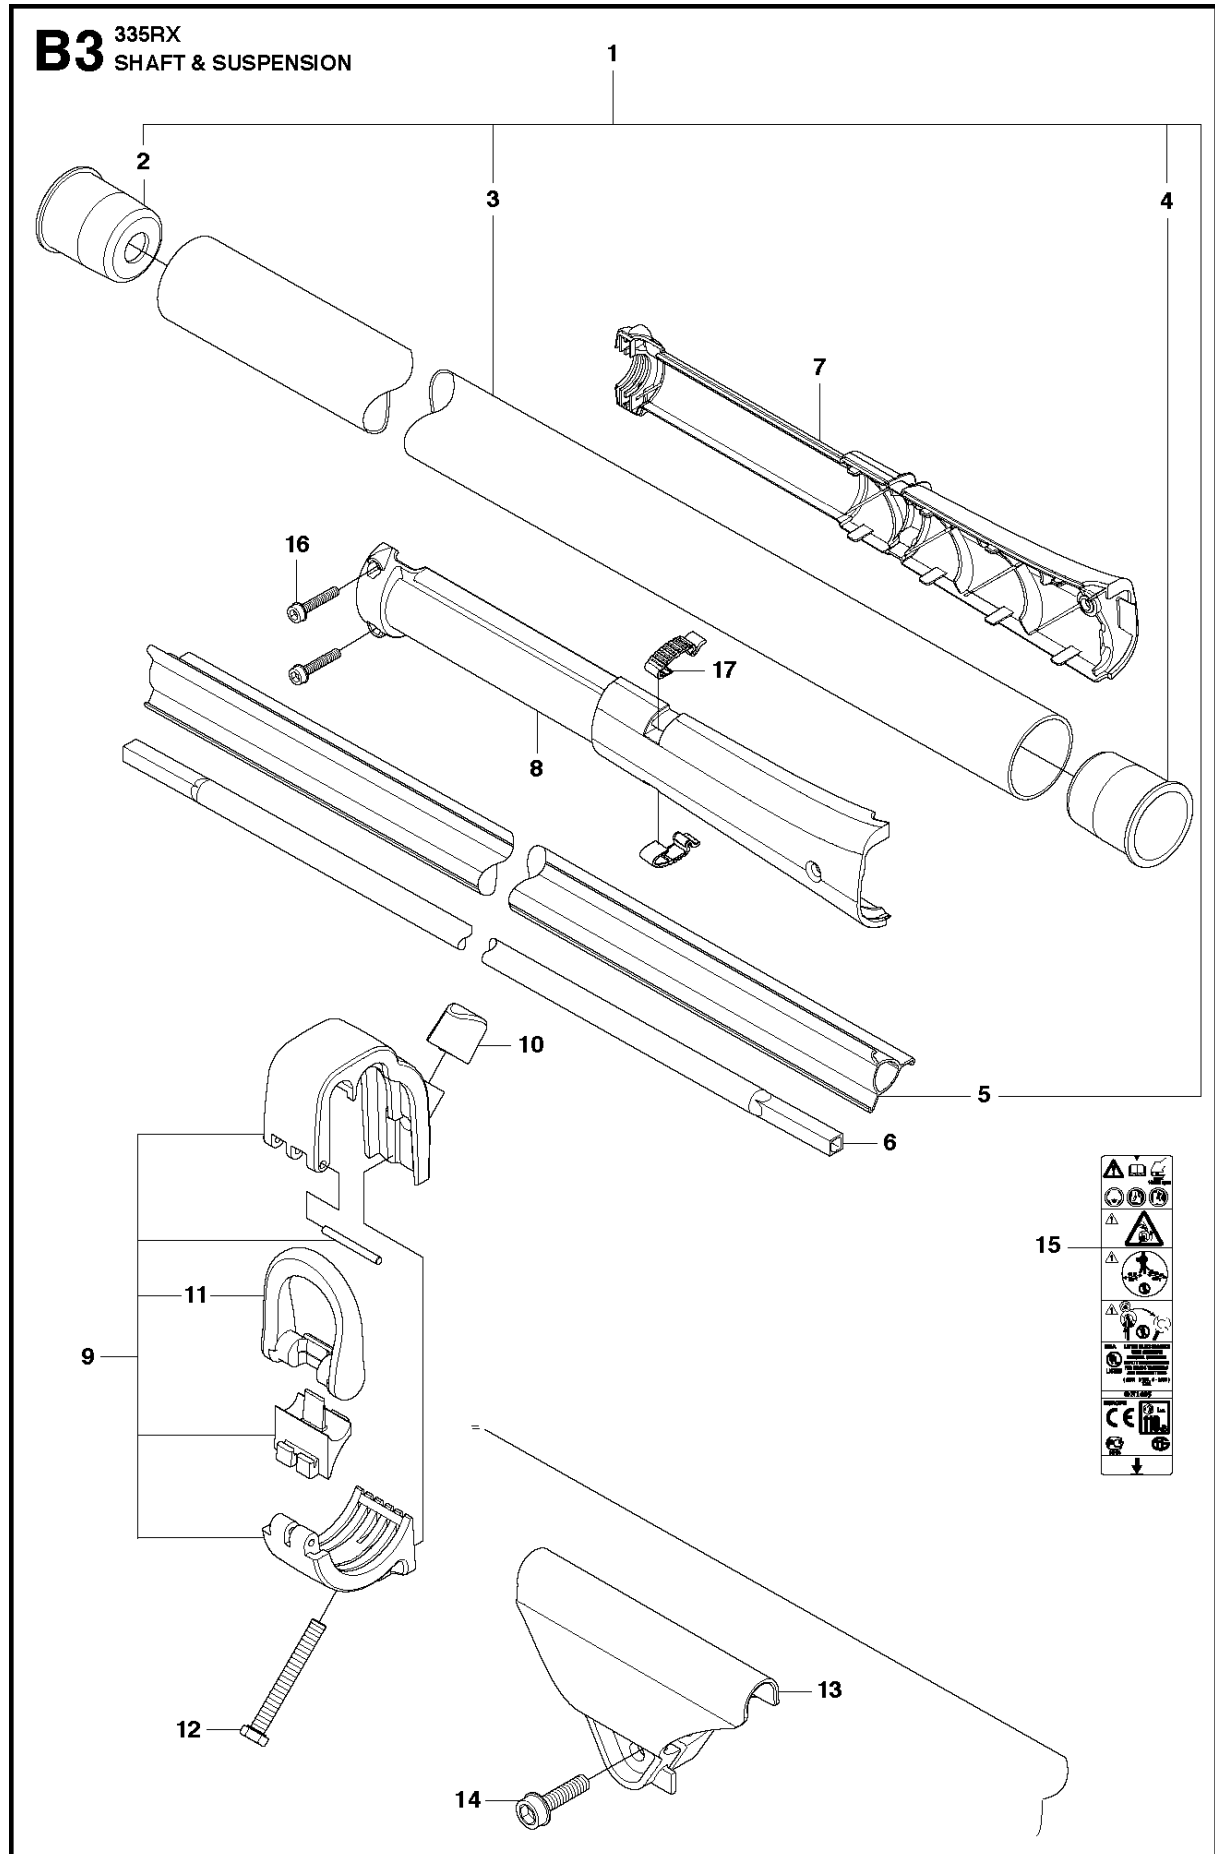

SPARE PARTS LIST

BRUSHCUTTERS/CLEARING SAWS

335 RX from 2014-12

A 333R, 333RJ
335FR, 335LS, 335Lx, 335RJx, 335Rx.
BEVEL GEAR

BEVEL GEAR

335 RX from 2014-12

Ref	Part No	Description	Remark	QTY	KIT
1	537 18 95-01	SCREW		1	20
2	503 20 02-10	SCREW IHSCFM		1	20
3	544 08 76-01	CLAMP		1	20
4	537 14 74-01	MAGNET		1	16
5	503 20 15-01	SCREW IHHM		1	16
6	537 29 59-02	GEAR HOUSING		1	16
7	738 21 99-00	BALL BEARING		1	16
8	503 20 03-25	SCREW IHSCFM		2	
9	738 21 01-10	BALL BEARING		1	16
10	738 21 01-12	BALL BEARING		1	16
11	735 31 28-10	CIRCLIP		1	16
12	735 31 14-00	CIRCLIP		1	16
13	505 13 33-01	SPARE PARTS KIT	333R, 335Rx, 335Fr	1	16
13	505 13 34-01	SPARE PARTS KIT	333RJ, 335RJx, 335Lx, 335LS	1	16
14	503 25 28-01	BALL BEARING		1	16
15	735 31 31-10	CIRCLIP		1	16
16	544 21 64-01	GEAR	333R, 335Rx, 335Fr	1	
16	537 29 58-02	BEVEL GEAR	333RJ, 335RJx, 335Lx, 335LS	1	
17	537 35 14-01	DRIVER	"(1")"	1	
18	537 34 35-01	SUPPORT FLANGE		1	
19	502 29 11-01	BLADE NUT		1	
20	574 30 68-01	CLAMP		1	

SHAFT & SUSPENSION

335 RX from 2014-12

Ref	Part No	Description	Remark	QTY KIT	
1	537 21 42-01	TUBE	333R, 335Rx, 335FR	1	
2	537 36 02-02	SPACER		1	1
3	537 21 41-01	TUBE	Ø = 28mm, L = 1483mm	1	1
4	537 36 02-01	SPACER		1	1
5	537 31 39-01	GUIDE	Ø = 9mm, L = 1400mm	1	1
6	537 35 52-01	DRIVE SHAFT	Ø = 8mm, L = 1527mm	1	
7	505 13 71-01	WEAR PROTECTION		1	
8	505 13 72-01	WEAR PROTECTION		1	
9	505 16 09-01	LOOP		1	
10	537 13 04-02	KNOB		1	
11	537 35 01-01	LOOP		1	9
12	725 23 39-51	SCREW EHHM		1	
13	537 37 61-01	WIRING		1	
14	503 21 75-16	SCREW IHSCFT		1	
15	537 29 48-01	LABEL		1	
16	503 20 07-78	SCREW IHSCFM		2	
17	537 38 72-01	SNAP LOCKING		2	