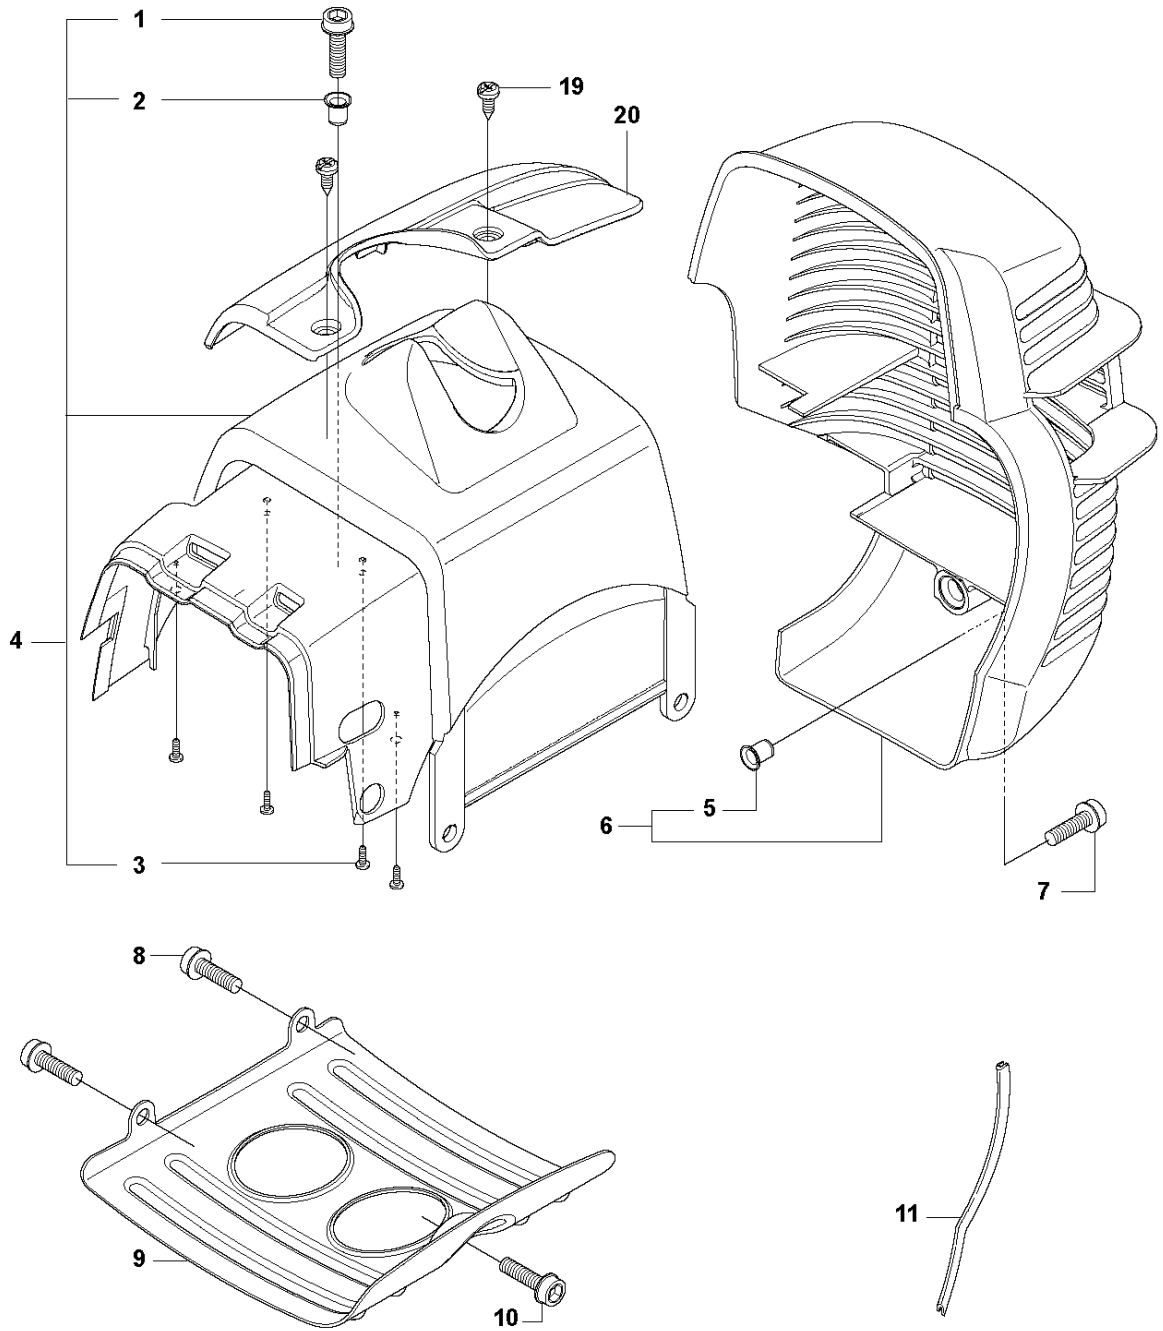

H1 333R, 333RJ
335FR, 335LS, 335Lx, 335RJx, 335Rx.
COVERS

COVER

335 RX from 2014-12

Ref	Part No	Description	Remark	QTY	KIT
1	503 20 03-20	SCREW IHSCFM		1	4
2	537 37 38-02	TUBULAR RIVET		1	4
3	503 21 29-10	SCREW CCRPANT		4	4
4	544 16 01-01	CYLINDER COVER		1	
5	537 37 38-03	TUBULAR RIVET		1	6
6	537 42 51-01	HEAT PROTECTOR		1	
7	503 20 03-20	SCREW IHSCFM		1	
8	503 21 75-16	SCREW IHSCFT		2	
9	537 35 72-01	PROTECTIVE PLATE		1	
10	503 21 75-16	SCREW IHSCFT		1	
11	544 02 98-01	BAR		1	
12	537 39 52-08	LABEL	335LS	1	
13	537 39 52-09	LABEL	335FR	1	
14	537 39 52-02	LABEL	335Lx	1	
15	537 39 52-03	LABEL	333RJ	1	
16	537 39 52-04	LABEL	333R	1	
17	537 39 52-05	LABEL	335RJx	1	
18	537 39 52-06	LABEL	335Rx	1	
19	503 21 35-02	SCREW	335LS, 335RJX	2	
20	502 43 39-01	ARM PROTECTION		1