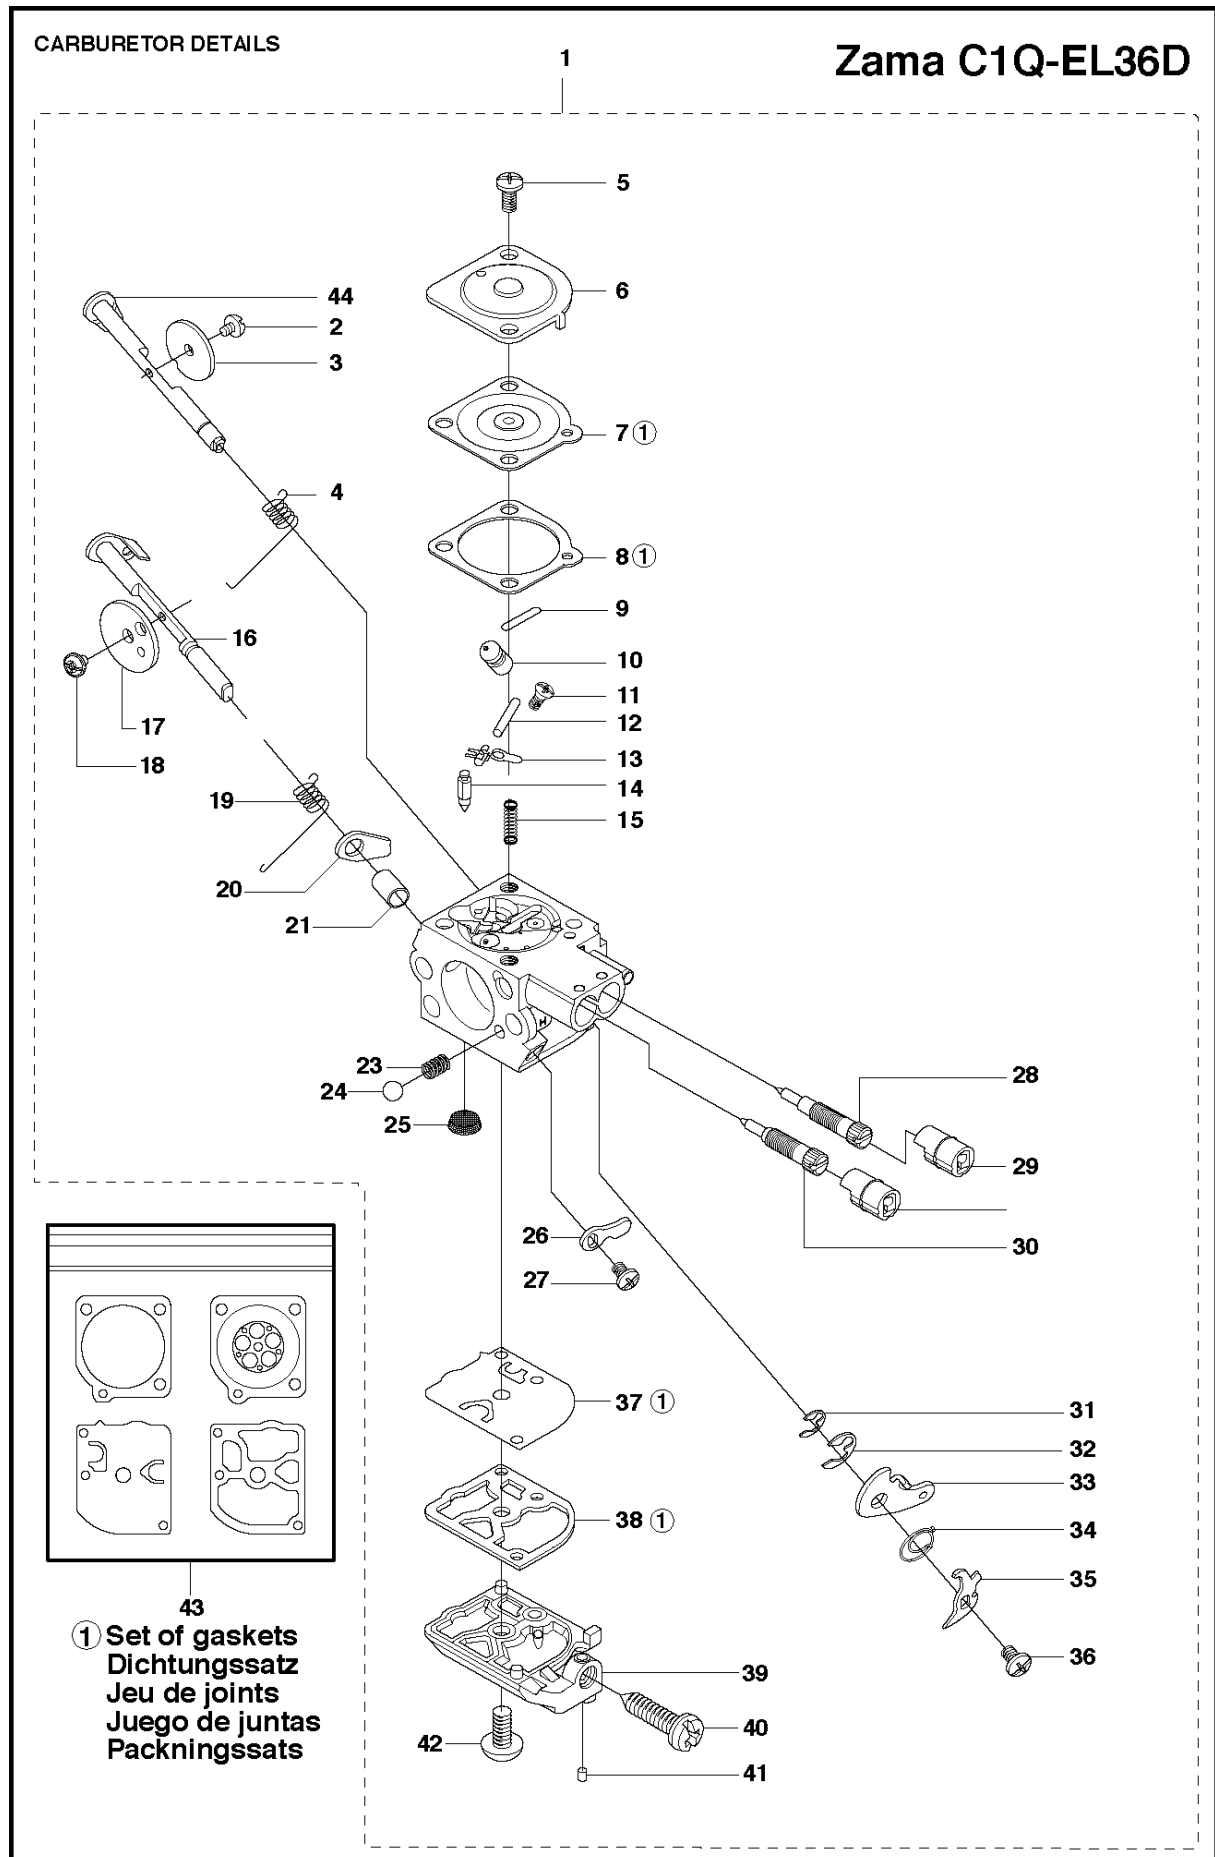

CRANKCASE

335 RX from 2014-12

Ref	Part No	Description	Remark	QTY	KIT
1	503 20 02-30	SCREW IHSCFM		4	9
2	503 26 02-02	SEALING RING		1	9
3	738 21 01-10	BALL BEARING		1	9
4	501 27 08-01	GUIDE BUSHING		2	9
5	537 33 29-01	GASKET		1	9
6	537 32 42-01	INSERT		1	9
7	738 21 01-10	BALL BEARING		1	9
8	503 26 02-02	SEALING RING		1	9
9	544 03 89-01	CRANKCASE ASSY		1