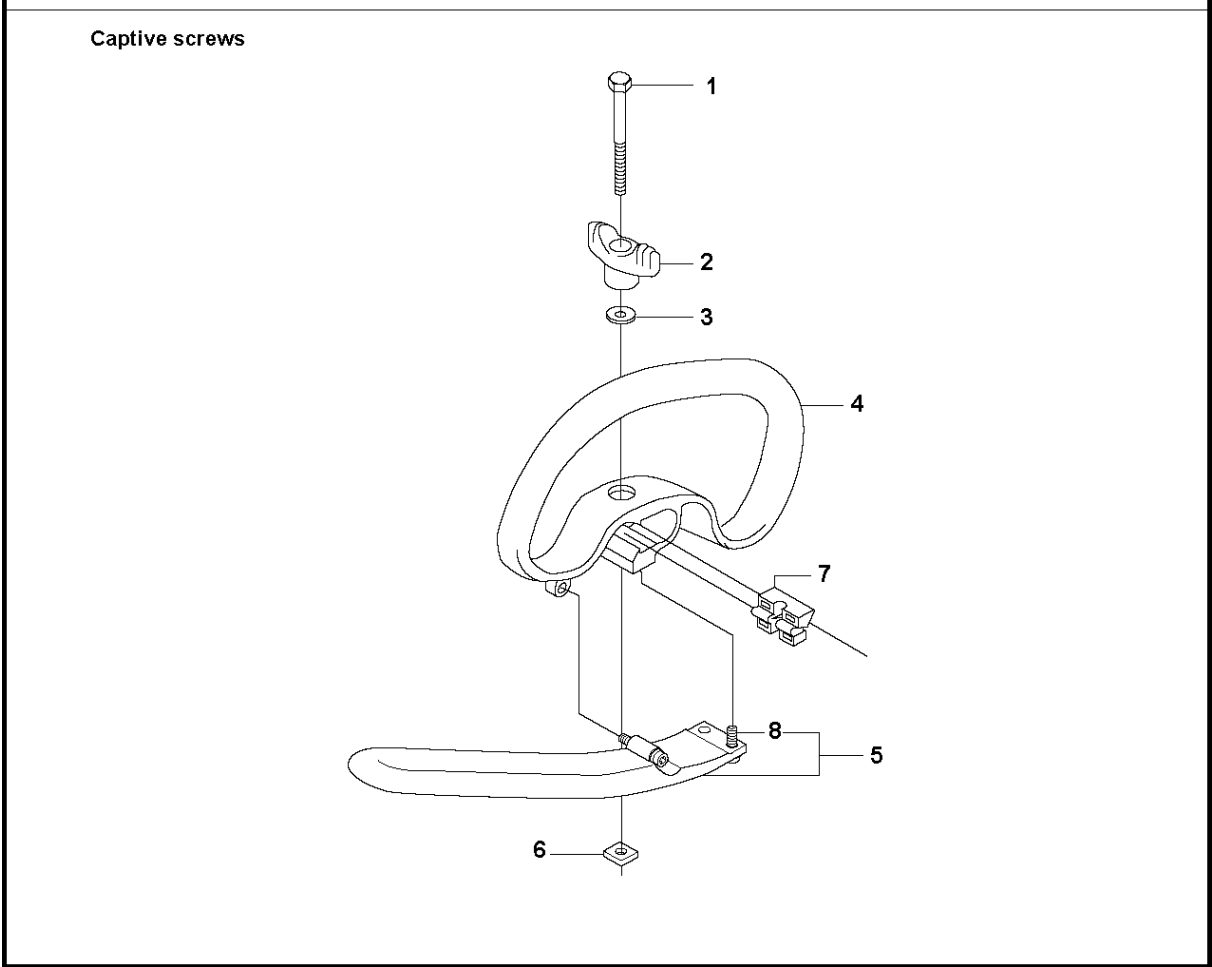

HANDLE

335 RX from 2014-12

Ref	Part No	Description	Remark	QTY	KIT
1	725 23 78-51	SCREW EHHM	33RJ, 335LS	1	
1	725 23 80-51	SCREW EHHM	335Lx, 335RJx	1	
2	503 87 90-01	KNOB	335Lx, 335RJx	1	
3	503 23 00-61	WASHER	33RJ, 335LS	1	
4	544 10 10-04	HANDLE.LOOP	Captive screws	1	
5	503 99 78-01	HANDLE	Captive screws	1	
6	502 19 71-01	SQUARE NUT		1	
7	544 10 11-01	BLOCK.SPACING		1	
8	574 18 15-01	SCREW IHSCFTO	Captive screws	3	5