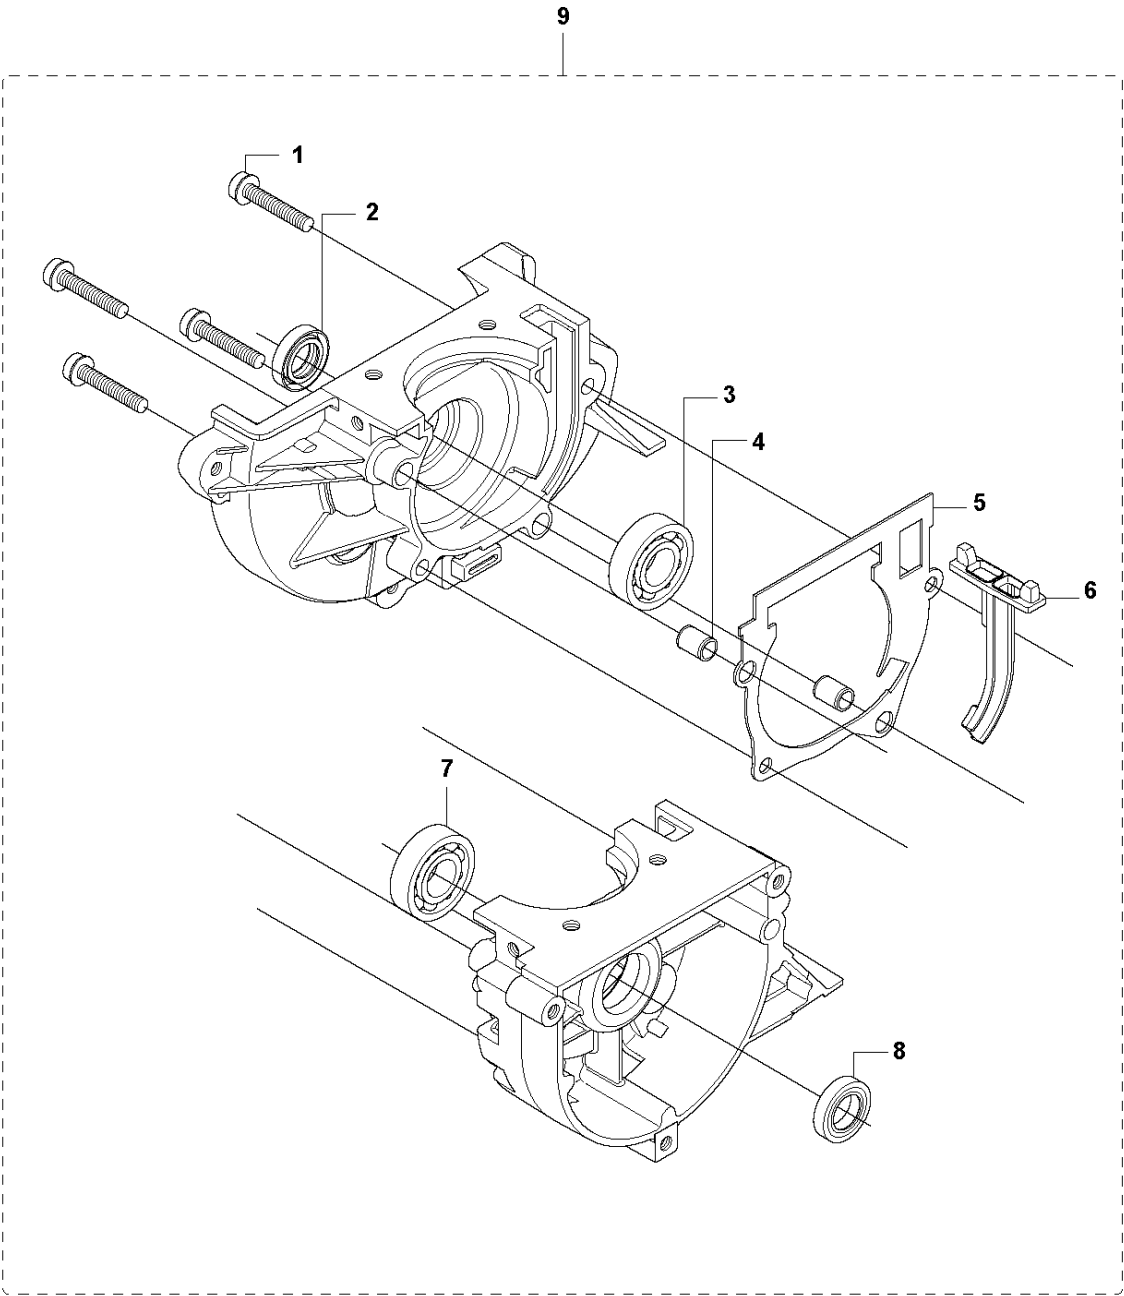

CRANKSHAFT

335 RX from 2014-12

Ref	Part No	Description	Remark	QTY	KIT
1	503 26 02-02	SEALING RING		1	8
2	738 21 01-10	BALL BEARING		1	8
3	537 29 76-01	CUP		1	8
4	503 41 41-01	NEEDLE BEARING		1	8
5	537 29 76-01	CUP		1	8
6	738 21 01-10	BALL BEARING		1	8
7	503 26 02-02	SEALING RING		1	8
8	544 03 90-01	CRANKSHAFT ASSY		1	

R 333R, 333RJ
335FR, 335LS, 335Lx, 335RJx, 335Rx.
CRANK CASE