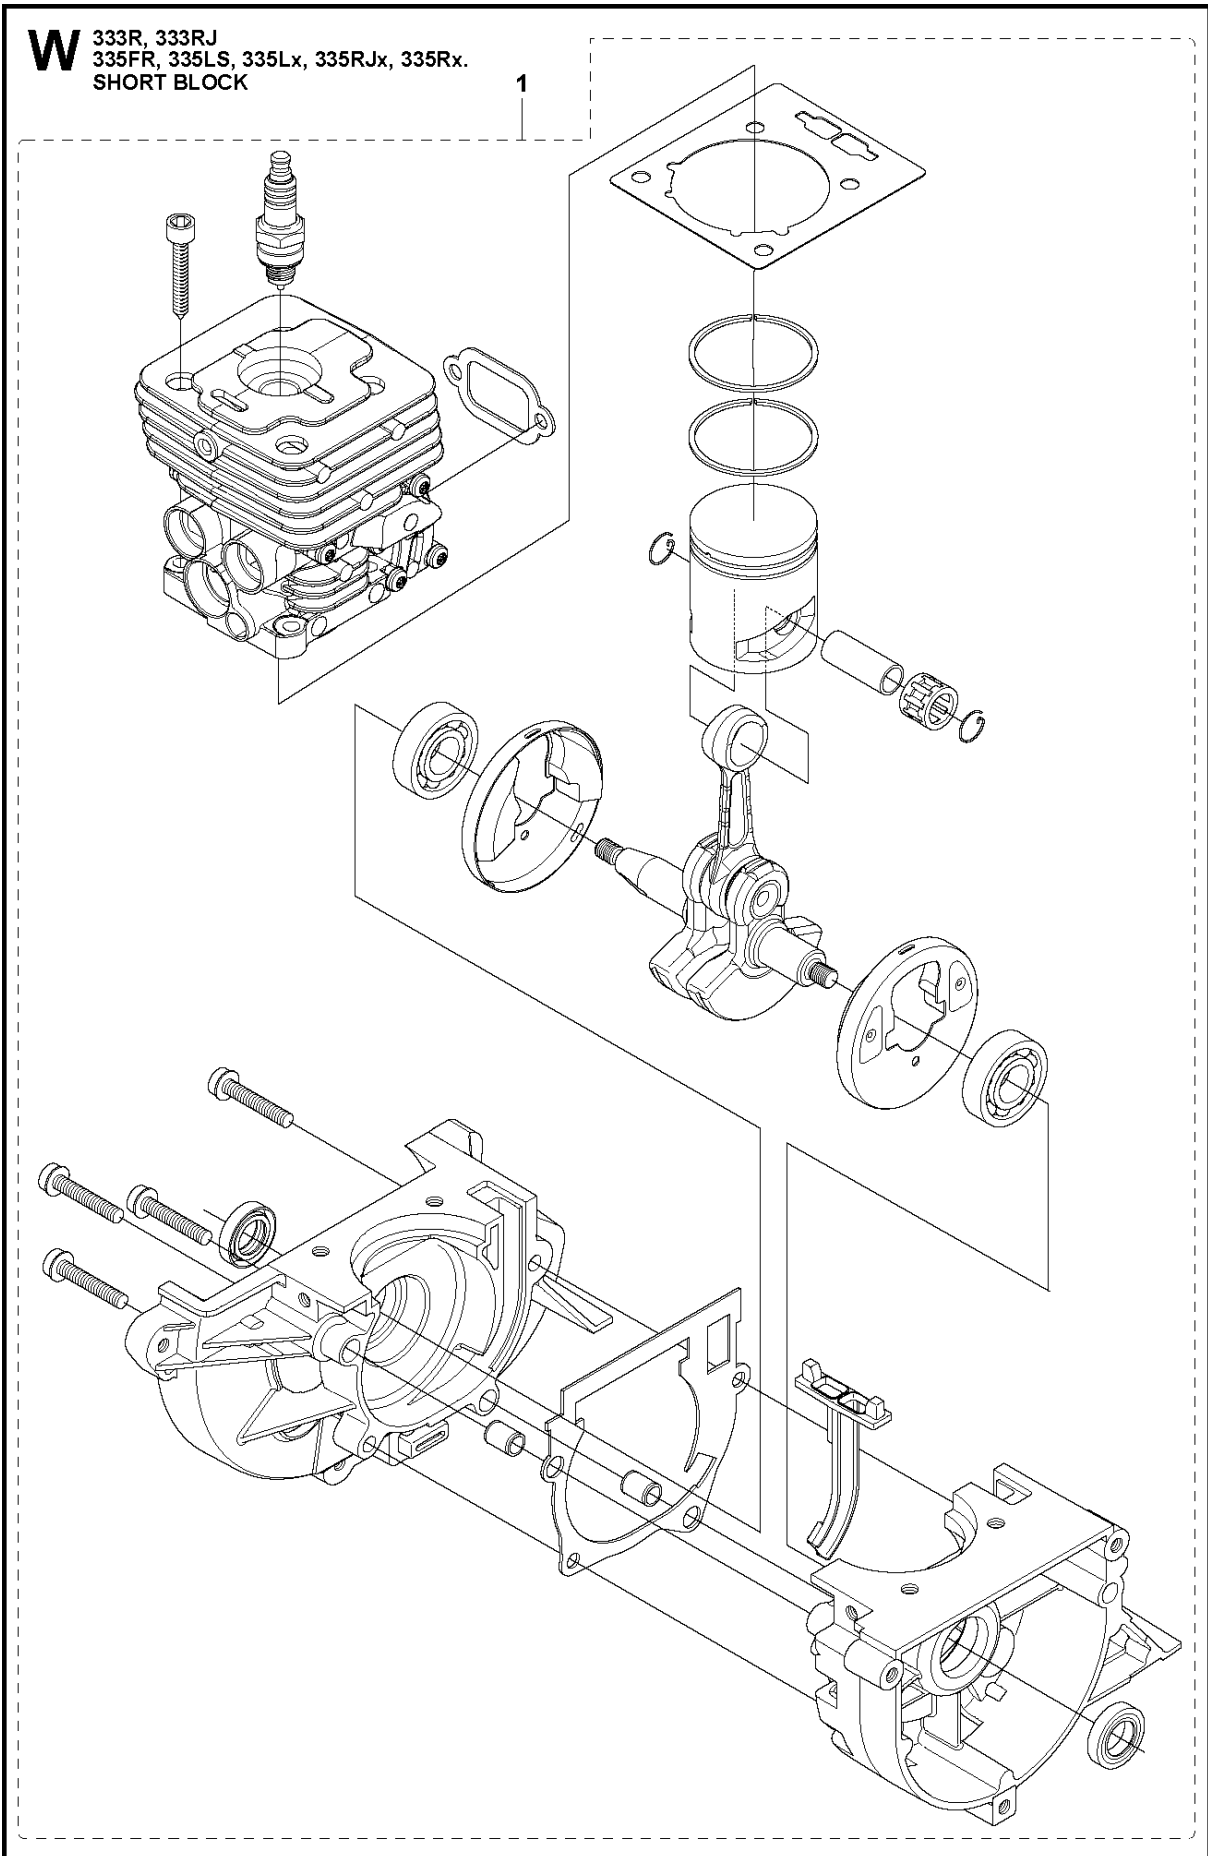

V 333R, 333RJ
335FR, 335LS, 335Lx, 335RJx, 335Rx.
HARNESS

HARNESS

335 RX from 2014-12

Ref	Part No	Description	Remark	QTY	KIT
1	502 02 30-02	LOCK		1	5
2	502 02 38-01	SPRING		1	5
3	502 02 29-02	HOOK		1	5
4	735 31 09-20	E-CLIP		1	5
5	502 02 28-05	WELT HOOK		1	
6	503 99 61-01	BAND		1	
7	503 99 61-01	BAND		1	
8	503 99 61-01	BAND		1	
9	503 99 61-03	BAND		1	
10	537 27 59-01	HIP PAD		1	
11	537 28 84-01	FRONT PIECE		1	
12	537 28 83-01	FRONT PIECE		1	
13	537 27 59-01	HIP PAD		1	
14	537 17 54-01	HIP PAD		3	
15	503 99 61-01	BAND		3	
16	537 11 35-01	RETAINER		1	
17	503 99 61-03	BAND		1	
18	537 27 57-02	HARNESS	Duo Balance	1	
18	537 27 57-04	HARNESS	Duo Balance US	1	