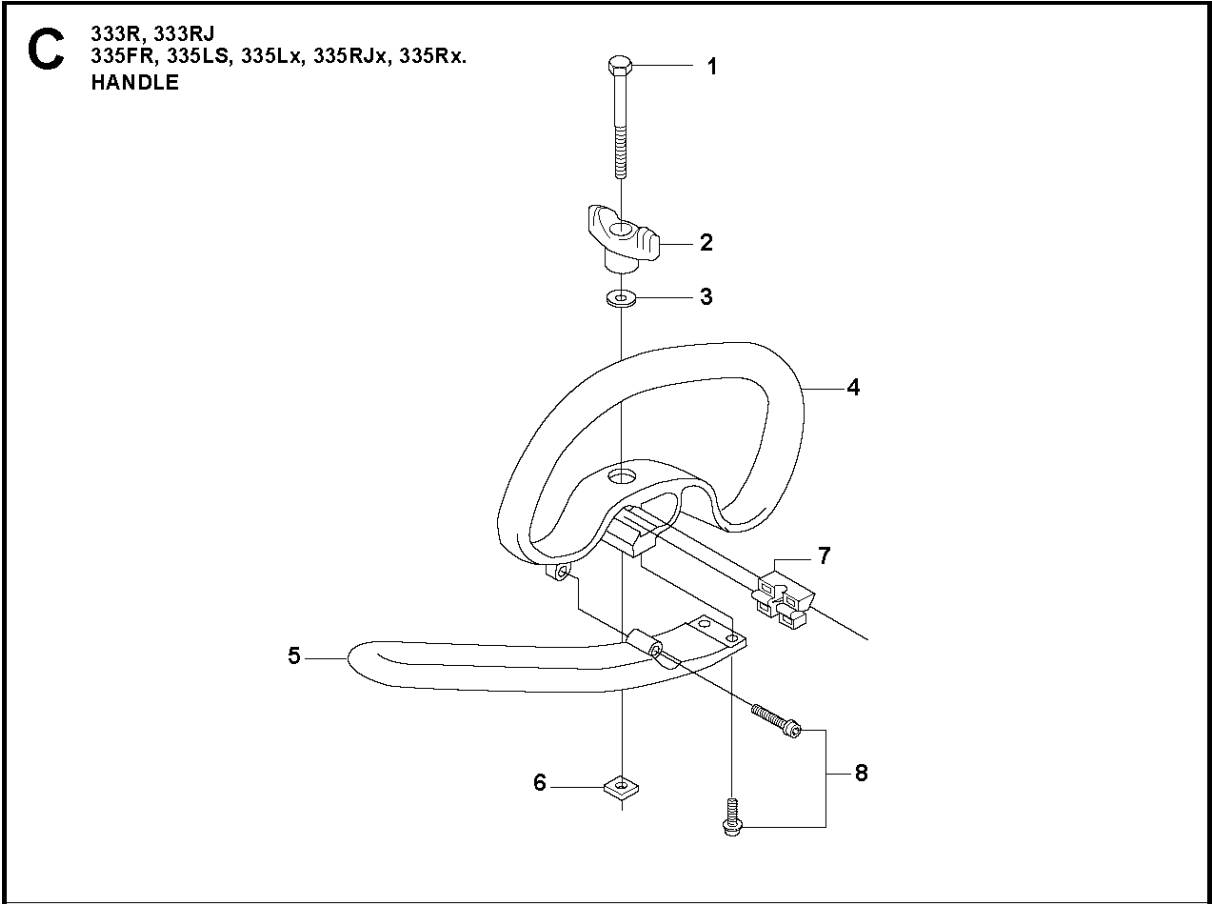

SPARE PARTS LIST

BRUSHCUTTERS/CLEARING SAWS

335 RX from 2014-12

A 333R, 333RJ
335FR, 335LS, 335Lx, 335RJx, 335Rx.
BEVEL GEAR

BEVEL GEAR

335 RX from 2014-12

Ref	Part No	Description	Remark	QTY	KIT
1	537 18 95-01	SCREW		1	20
2	503 20 02-10	SCREW IHSCFM		1	20
3	544 08 76-01	CLAMP		1	20
4	537 14 74-01	MAGNET		1	16
5	503 20 15-01	SCREW IHHM		1	16
6	537 29 59-02	GEAR HOUSING		1	16
7	738 21 99-00	BALL BEARING		1	16
8	503 20 03-25	SCREW IHSCFM		2	
9	738 21 01-10	BALL BEARING		1	16
10	738 21 01-12	BALL BEARING		1	16
11	735 31 28-10	CIRCLIP		1	16
12	735 31 14-00	CIRCLIP		1	16
13	505 13 33-01	SPARE PARTS KIT	333R, 335Rx, 335Fr	1	16
13	505 13 34-01	SPARE PARTS KIT	333RJ, 335RJx, 335Lx, 335LS	1	16
14	503 25 28-01	BALL BEARING		1	16
15	735 31 31-10	CIRCLIP		1	16
16	544 21 64-01	GEAR	333R, 335Rx, 335Fr	1	
16	537 29 58-02	BEVEL GEAR	333RJ, 335RJx, 335Lx, 335LS	1	
17	537 35 14-01	DRIVER	"(1")"	1	
18	537 34 35-01	SUPPORT FLANGE		1	
19	502 29 11-01	BLADE NUT		1	
20	574 30 68-01	CLAMP		1	

SHAFT & SUSPENSION

335 RX from 2014-12

Ref	Part No	Description	Remark	QTY KIT	
1	537 21 42-01	TUBE	333R, 335Rx, 335FR	1	
2	537 36 02-02	SPACER		1	1
3	537 21 41-01	TUBE	Ø = 28mm, L = 1483mm	1	1
4	537 36 02-01	SPACER		1	1
5	537 31 39-01	GUIDE	Ø = 9mm, L = 1400mm	1	1
6	537 35 52-01	DRIVE SHAFT	Ø = 8mm, L = 1527mm	1	
7	505 13 71-01	WEAR PROTECTION		1	
8	505 13 72-01	WEAR PROTECTION		1	
9	505 16 09-01	LOOP		1	
10	537 13 04-02	KNOB		1	
11	537 35 01-01	LOOP		1	9
12	725 23 39-51	SCREW EHHM		1	
13	537 37 61-01	WIRING		1	
14	503 21 75-16	SCREW IHSCFT		1	
15	537 29 48-01	LABEL		1	
16	503 20 07-78	SCREW IHSCFM		2	
17	537 38 72-01	SNAP LOCKING		2	