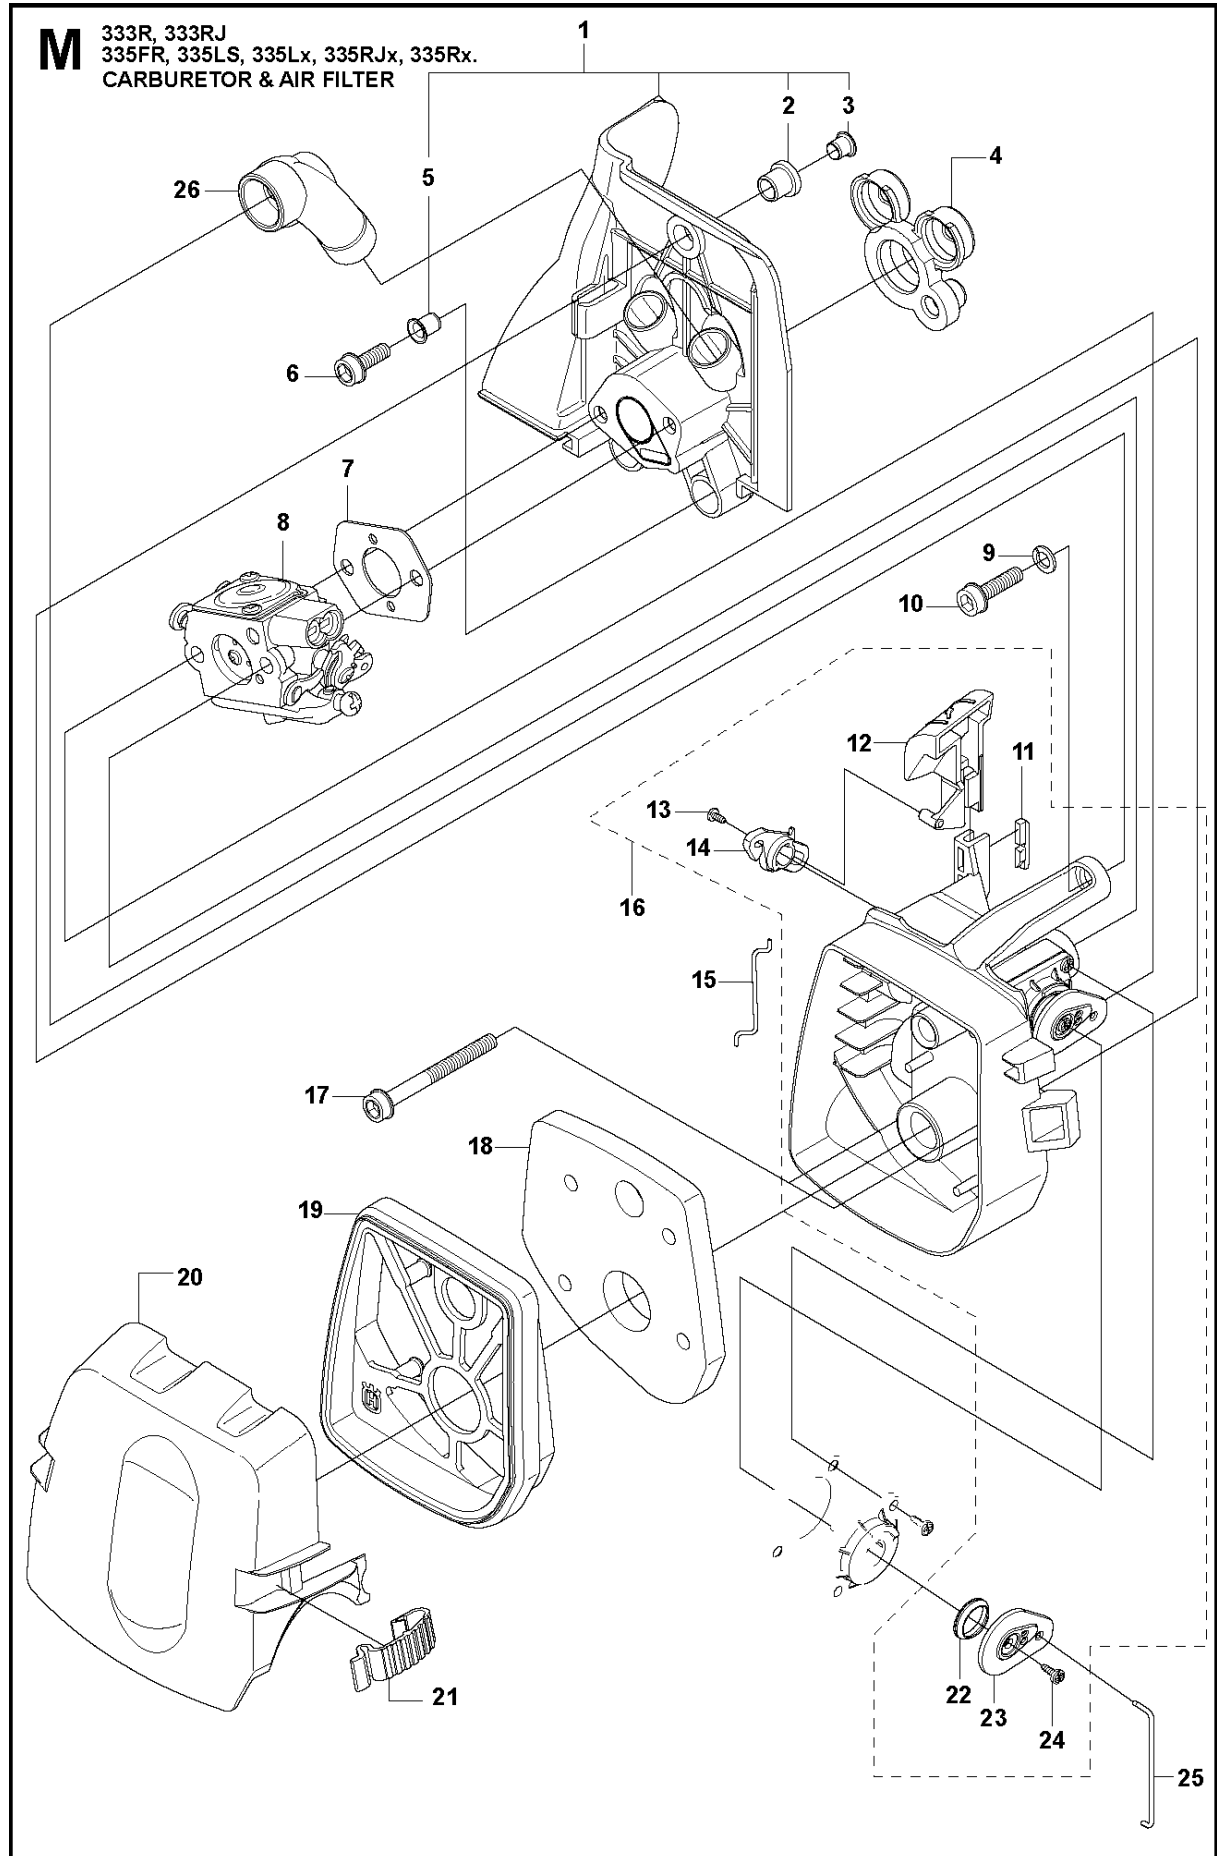

CARBURETOR & AIR FILTER

335 RX from 2014-12

Ref	Part No	Description	Remark	QTY	KIT
1	537 37 12-01	INSULATION WALL		1	
2	537 37 11-01	SLEEVE		1	1
3	544 01 91-01	TUBULAR RIVET		1	1
4	537 33 43-01	INLET PIPE		1	
5	537 37 38-03	TUBULAR RIVET		2	1
6	503 20 03-16	SCREW IHSCFM		2	
7	503 49 71-01	GASKET		1	
8	581 16 75-01	CARBURETTOR		1	
9	503 23 10-06	WASHER		1	
10	503 20 03-20	SCREW IHSCFM		1	
11	544 02 58-01	BAR		1	16
12	537 33 71-01	CHOKE CONTROL		1	16
13	503 21 29-06	SCREW CCRPANT		1	16
14	537 35 58-01	LEVER		1	16
15	544 37 27-01	SLEEVING BRACKET		1	
16	537 31 41-01	FILTER HOLDER		1	
17	503 21 75-50	SCREW IHSCFT		2	
18	537 33 72-01	FILTER		1	
19	537 31 42-01	FRAME		1	
20	537 31 44-01	FILTER COVER		1	
21	537 38 72-01	SNAP LOCKING		2	
22	544 01 47-01	BELLOWS		1	16
23	544 01 46-01	LEVER		1	16
24	503 21 29-06	SCREW CCRPANT		1	16
25	537 34 90-01	LEVER		1	
26	537 34 13-01	AIR DUCT		1