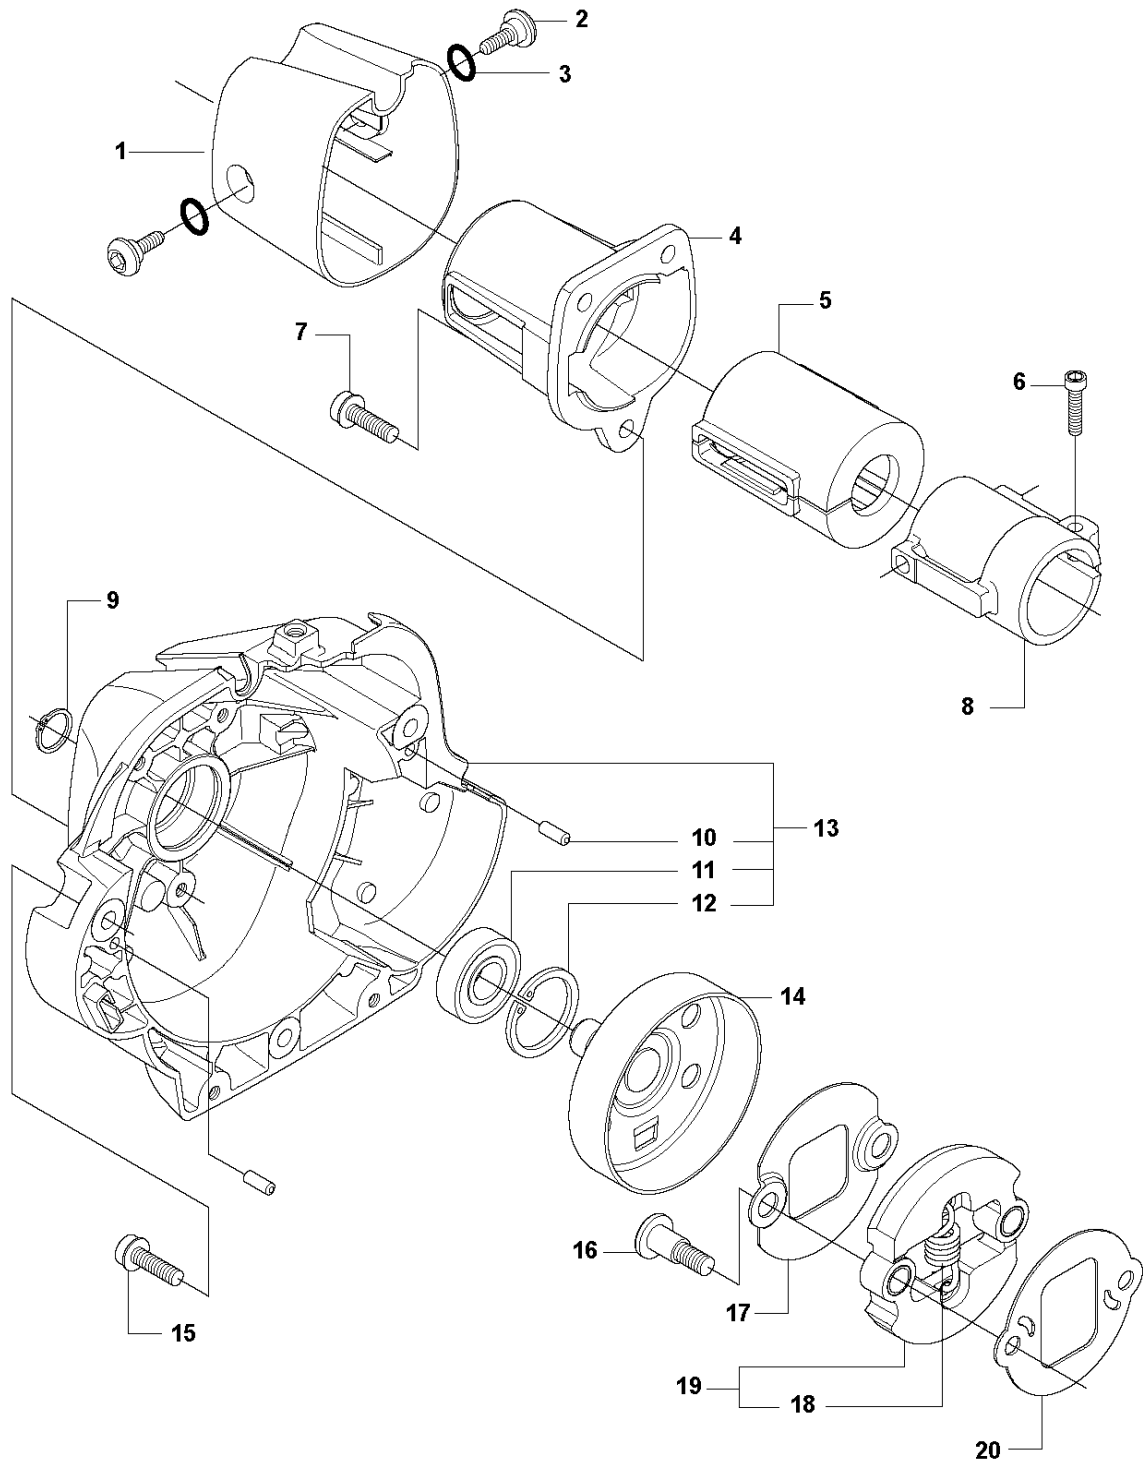

G 333R, 333RJ
335FR, 335LS, 335Lx, 335RJx, 335Rx.
CLUTCH & CLUTCH COVER

CLUTCH

335 RX from 2014-12

Ref	Part No	Description	Remark	QTY	KIT
1	544 11 97-01	COVER	333RJ, 335RJx, 335Lx, 335LS	1	
1	537 32 61-01	COVER	333R, 335Rx, 335FR	1	
2	503 96 13-01	SCREW		2	
3	740 42 06-00	O-RING		2	
4	537 31 00-01	COVER		1	
5	537 32 27-01	ANTIVIBRATION ELEMENT		1	
6	725 53 33-55	SCREW IHSCM		1	
7	503 20 03-20	SCREW IHSCFM		3	
8	537 31 01-01	COMPRESSION SLEEVE	333R, 335Rx, 335FR	1	
8	537 31 01-02	COMPRESSION SLEEVE	333RJ, 335RJx, 335Lx, 335LS	1	
9	735 31 14-00	CIRCLIP		1	
10	503 24 07-02	PARALLEL PIN		2	13
11	738 21 01-04	BALL BEARING		1	13
12	735 31 28-10	CIRCLIP		1	13
13	537 30 29-01	CLUTCH COVER		1	
14	537 35 29-01	CLUTCH DRUM		1	
15	503 20 03-20	SCREW IHSCFM		3	
16	537 41 81-01	SCREW		2	
17	537 41 57-01	WASHER		1	
18	537 42 72-01	SPRING		1	19
19	537 34 04-01	CLUTCH		1	
20	537 04 68-01	WASHER		1