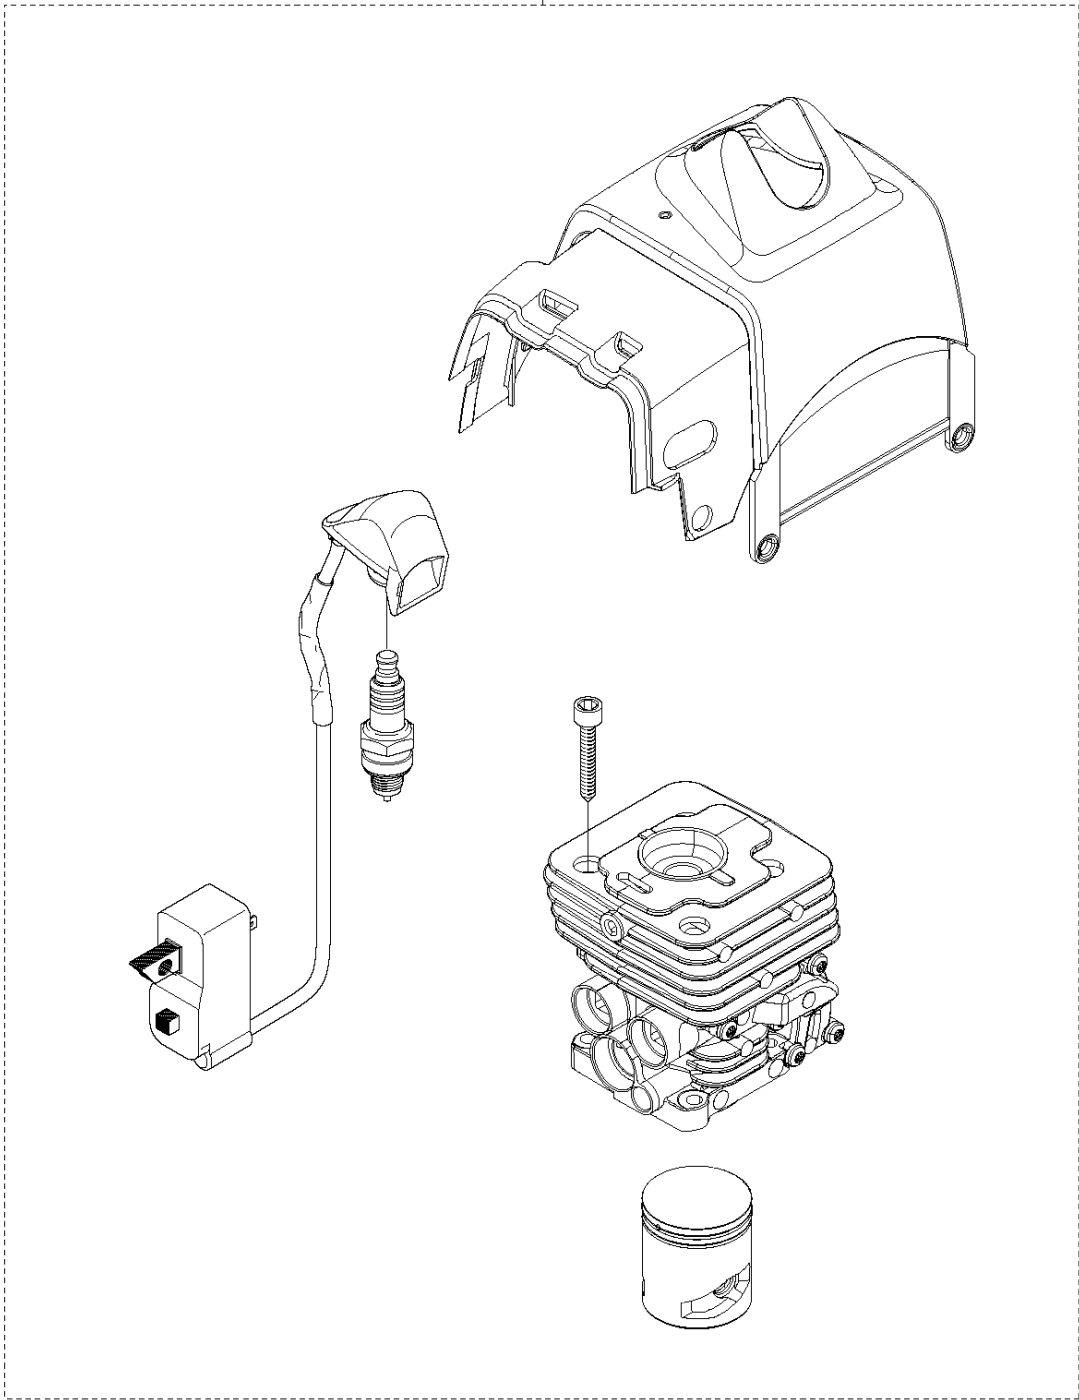

CYLINDER KIT

1