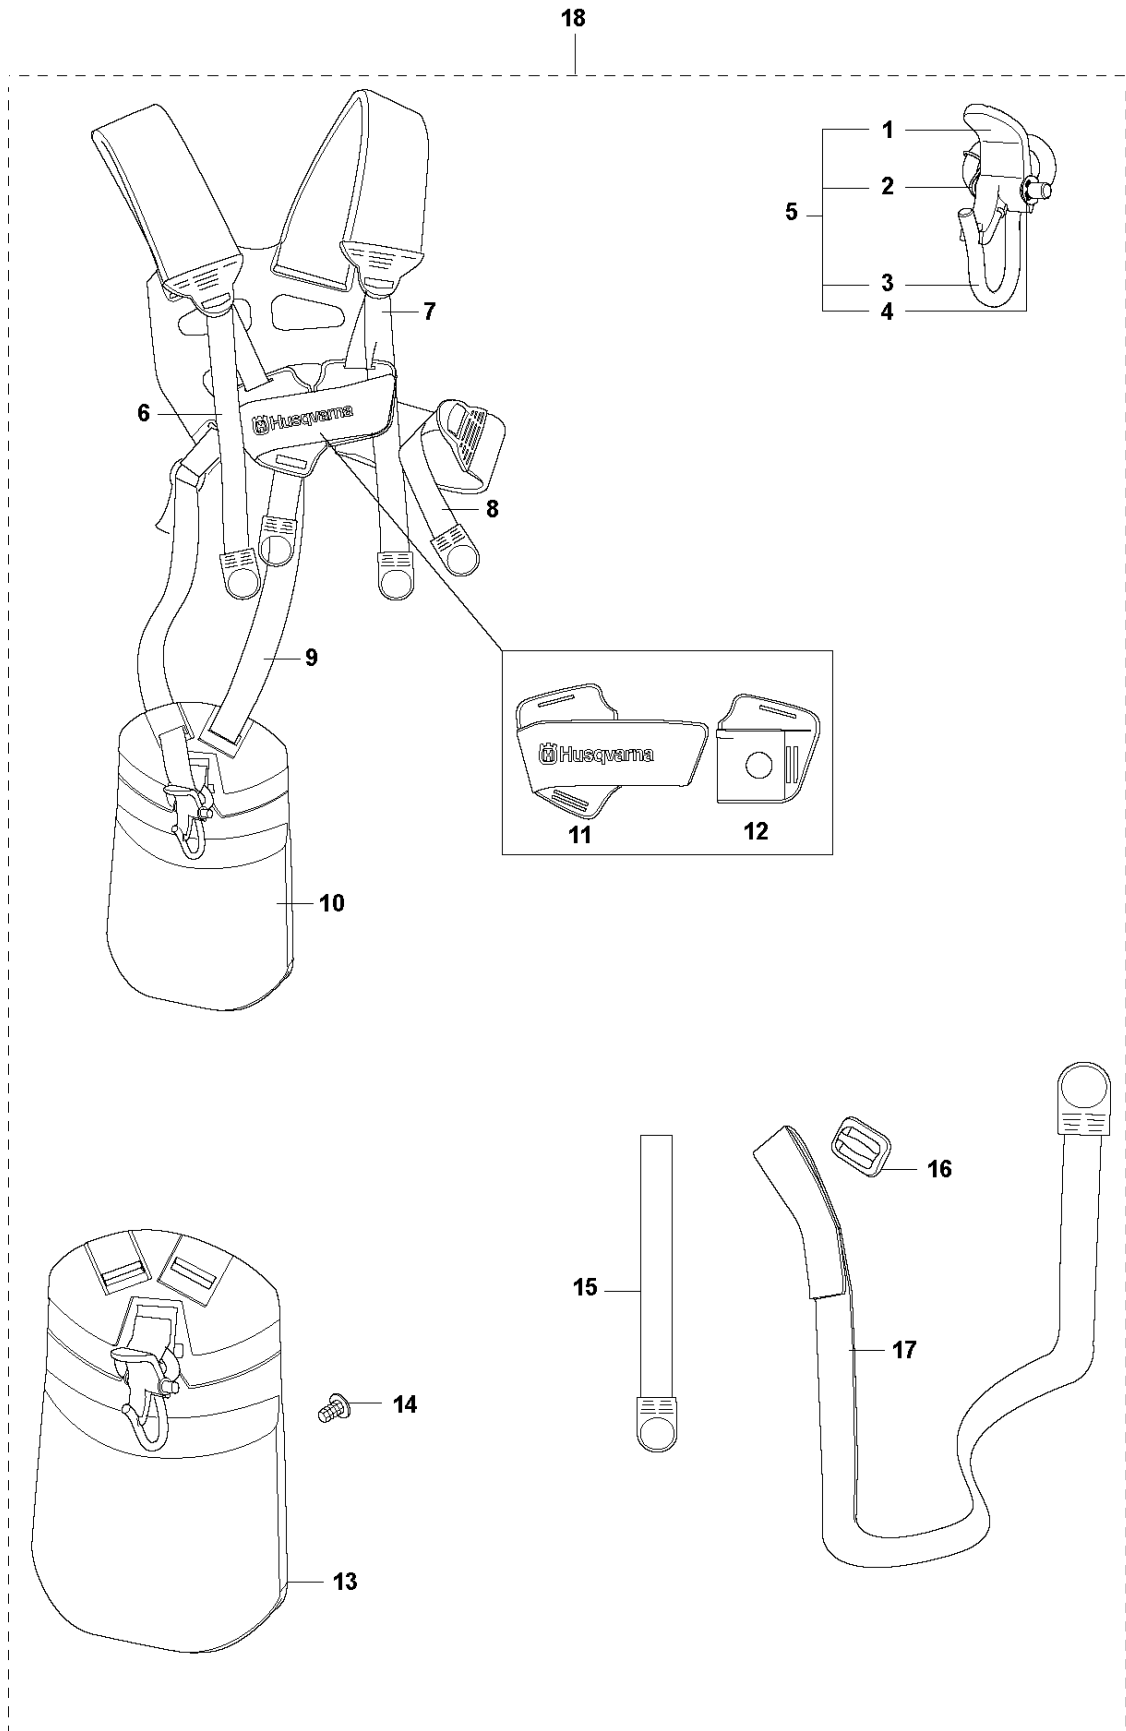

V 333R, 333RJ
335FR, 335LS, 335Lx, 335RJx, 335Rx.
HARNESS

HARNESS

335 RX from 2014-12

Ref	Part No	Description	Remark	QTY	KIT
1	502 02 30-02	LOCK		1	5
2	502 02 38-01	SPRING		1	5
3	502 02 29-02	HOOK		1	5
4	735 31 09-20	E-CLIP		1	5
5	502 02 28-05	WELT HOOK		1	
6	503 99 61-01	BAND		1	
7	503 99 61-01	BAND		1	
8	503 99 61-01	BAND		1	
9	503 99 61-03	BAND		1	
10	537 27 59-01	HIP PAD		1	
11	537 28 84-01	FRONT PIECE		1	
12	537 28 83-01	FRONT PIECE		1	
13	537 27 59-01	HIP PAD		1	
14	537 17 54-01	HIP PAD		3	
15	503 99 61-01	BAND		3	
16	537 11 35-01	RETAINER		1	
17	503 99 61-03	BAND		1	
18	537 27 57-02	HARNESS	Duo Balance	1	
18	537 27 57-04	HARNESS	Duo Balance US	1	