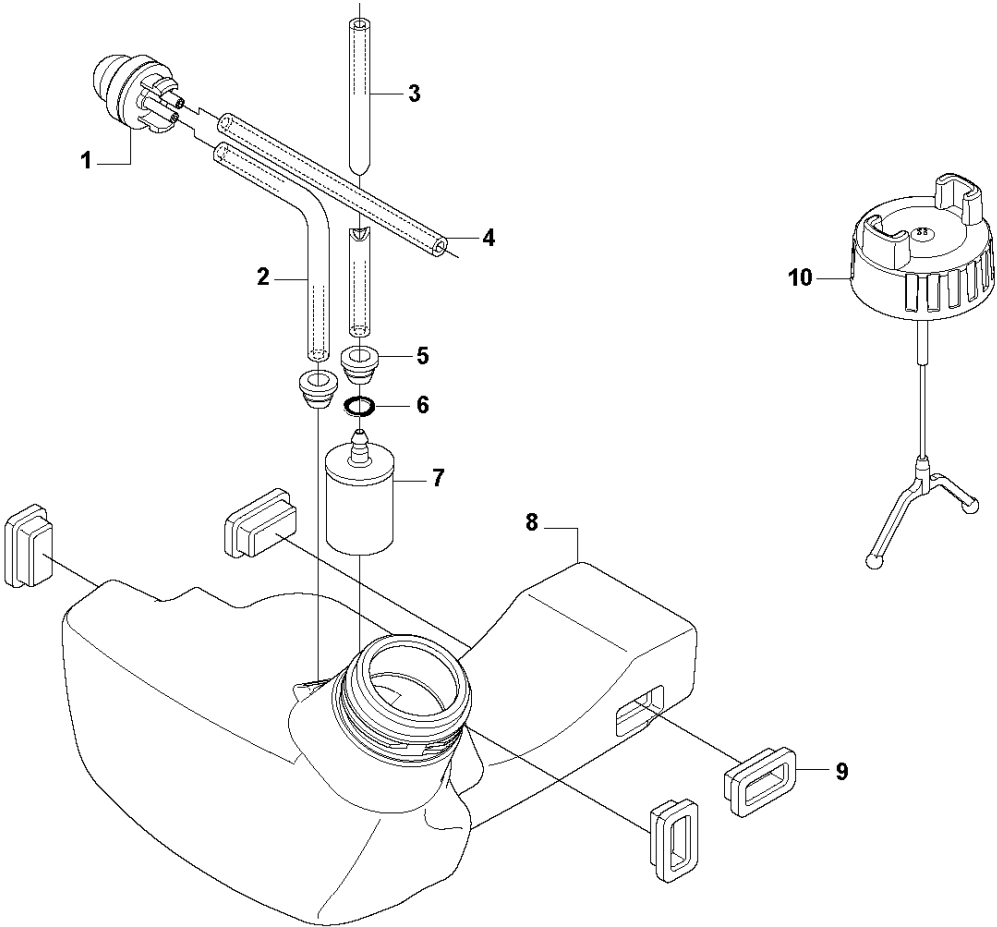

L 333R, 333RJ
335FR, 335LS, 335Lx, 335RJx, 335Rx.
FUEL TANK

FUEL TANK

335 RX from 2014-12

Ref	Part No	Description	Remark	QTY KIT
1	503 93 66-01	PURGE		1
2	537 04 24-12	FUEL HOSE		1
3	537 05 23-01	FUEL HOSE		1
4	537 04 24-12	FUEL HOSE		1
5	503 73 58-01	BUSHING		2
6	537 18 49-01	O-RING		1
7	503 44 32-01	FUEL FILTER		1
8	544 32 88-01	TANK ASSY		1
9	503 91 10-01	SUSPENSION		4
10	503 91 18-02	TANK CAP		1