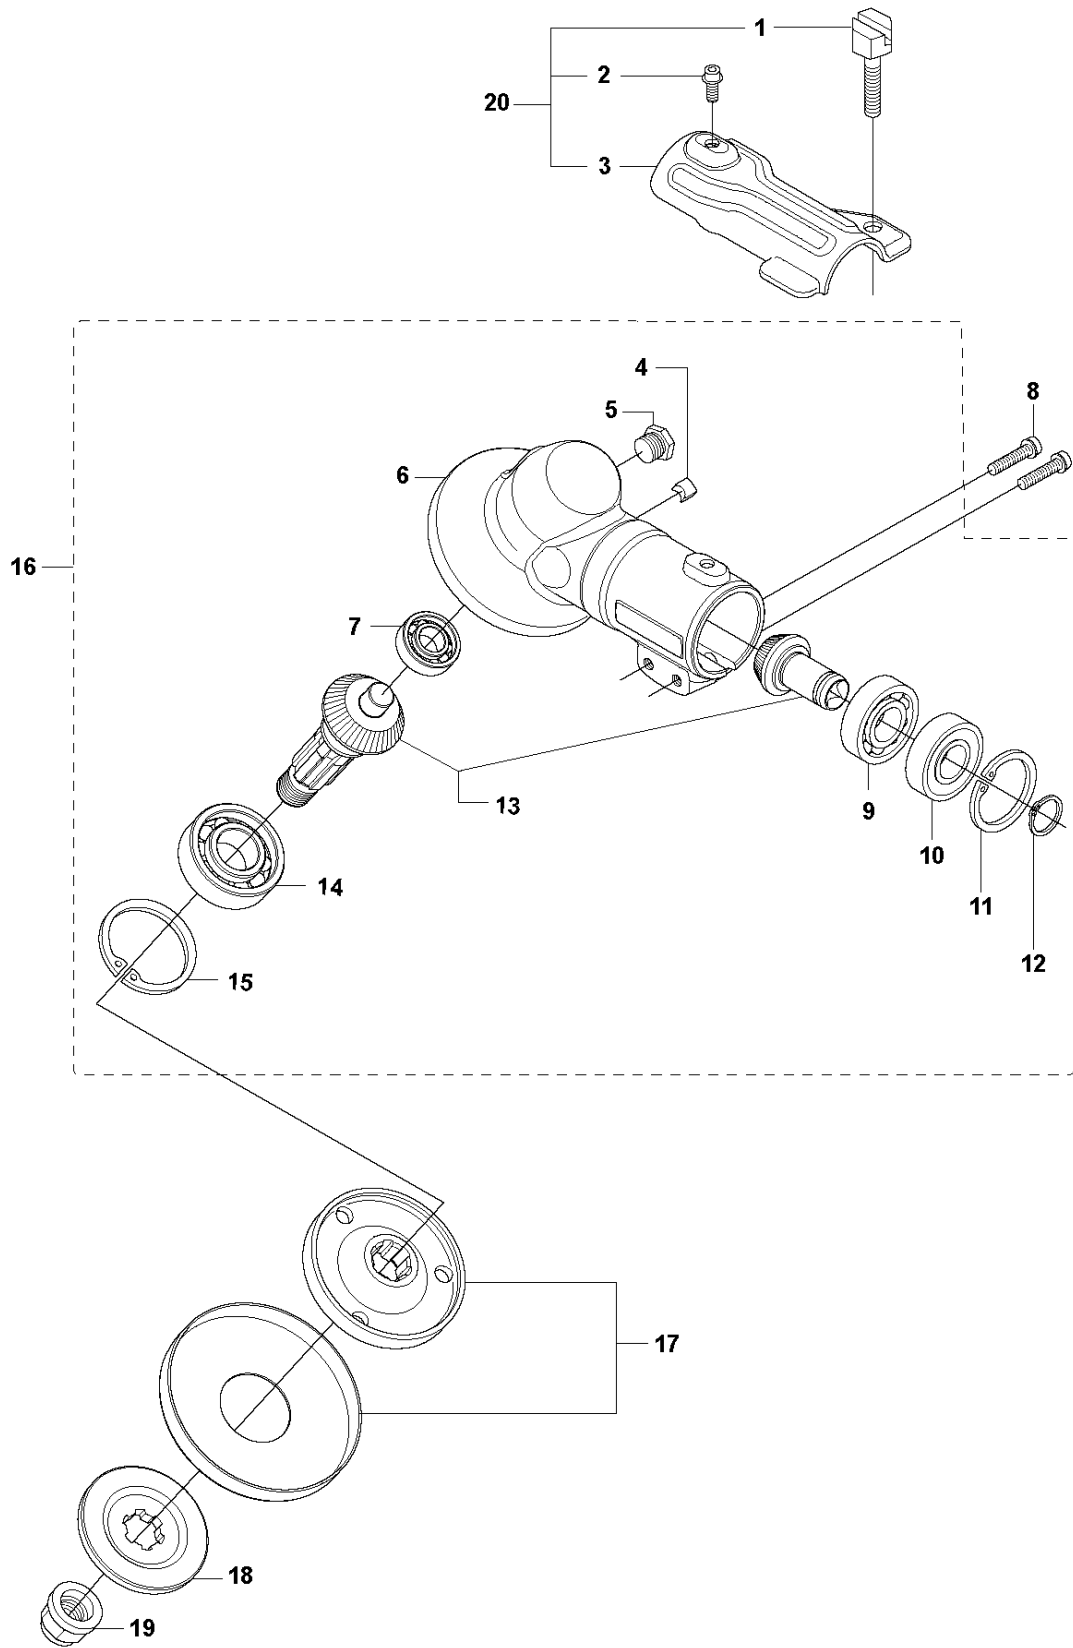

SPARE PARTS LIST

BRUSHCUTTERS/CLEARING SAWS

335 RX from 2014-12

A 333R, 333RJ
335FR, 335LS, 335Lx, 335RJx, 335Rx.
BEVEL GEAR

BEVEL GEAR

335 RX from 2014-12

Ref	Part No	Description	Remark	QTY	KIT
1	537 18 95-01	SCREW		1	20
2	503 20 02-10	SCREW IHSCFM		1	20
3	544 08 76-01	CLAMP		1	20
4	537 14 74-01	MAGNET		1	16
5	503 20 15-01	SCREW IHHM		1	16
6	537 29 59-02	GEAR HOUSING		1	16
7	738 21 99-00	BALL BEARING		1	16
8	503 20 03-25	SCREW IHSCFM		2	
9	738 21 01-10	BALL BEARING		1	16
10	738 21 01-12	BALL BEARING		1	16
11	735 31 28-10	CIRCLIP		1	16
12	735 31 14-00	CIRCLIP		1	16
13	505 13 33-01	SPARE PARTS KIT	333R, 335Rx, 335Fr	1	16
13	505 13 34-01	SPARE PARTS KIT	333RJ, 335RJx, 335Lx, 335LS	1	16
14	503 25 28-01	BALL BEARING		1	16
15	735 31 31-10	CIRCLIP		1	16
16	544 21 64-01	GEAR	333R, 335Rx, 335Fr	1	
16	537 29 58-02	BEVEL GEAR	333RJ, 335RJx, 335Lx, 335LS	1	
17	537 35 14-01	DRIVER	"(1")"	1	
18	537 34 35-01	SUPPORT FLANGE		1	
19	502 29 11-01	BLADE NUT		1	
20	574 30 68-01	CLAMP		1	

SHAFT & SUSPENSION

335 RX from 2014-12

Ref	Part No	Description	Remark	QTY KIT	
1	537 21 42-01	TUBE	333R, 335Rx, 335FR	1	
2	537 36 02-02	SPACER		1	1
3	537 21 41-01	TUBE	Ø = 28mm, L = 1483mm	1	1
4	537 36 02-01	SPACER		1	1
5	537 31 39-01	GUIDE	Ø = 9mm, L = 1400mm	1	1
6	537 35 52-01	DRIVE SHAFT	Ø = 8mm, L = 1527mm	1	
7	505 13 71-01	WEAR PROTECTION		1	
8	505 13 72-01	WEAR PROTECTION		1	
9	505 16 09-01	LOOP		1	
10	537 13 04-02	KNOB		1	
11	537 35 01-01	LOOP		1	9
12	725 23 39-51	SCREW EHHM		1	
13	537 37 61-01	WIRING		1	
14	503 21 75-16	SCREW IHSCFT		1	
15	537 29 48-01	LABEL		1	
16	503 20 07-78	SCREW IHSCFM		2	
17	537 38 72-01	SNAP LOCKING		2	