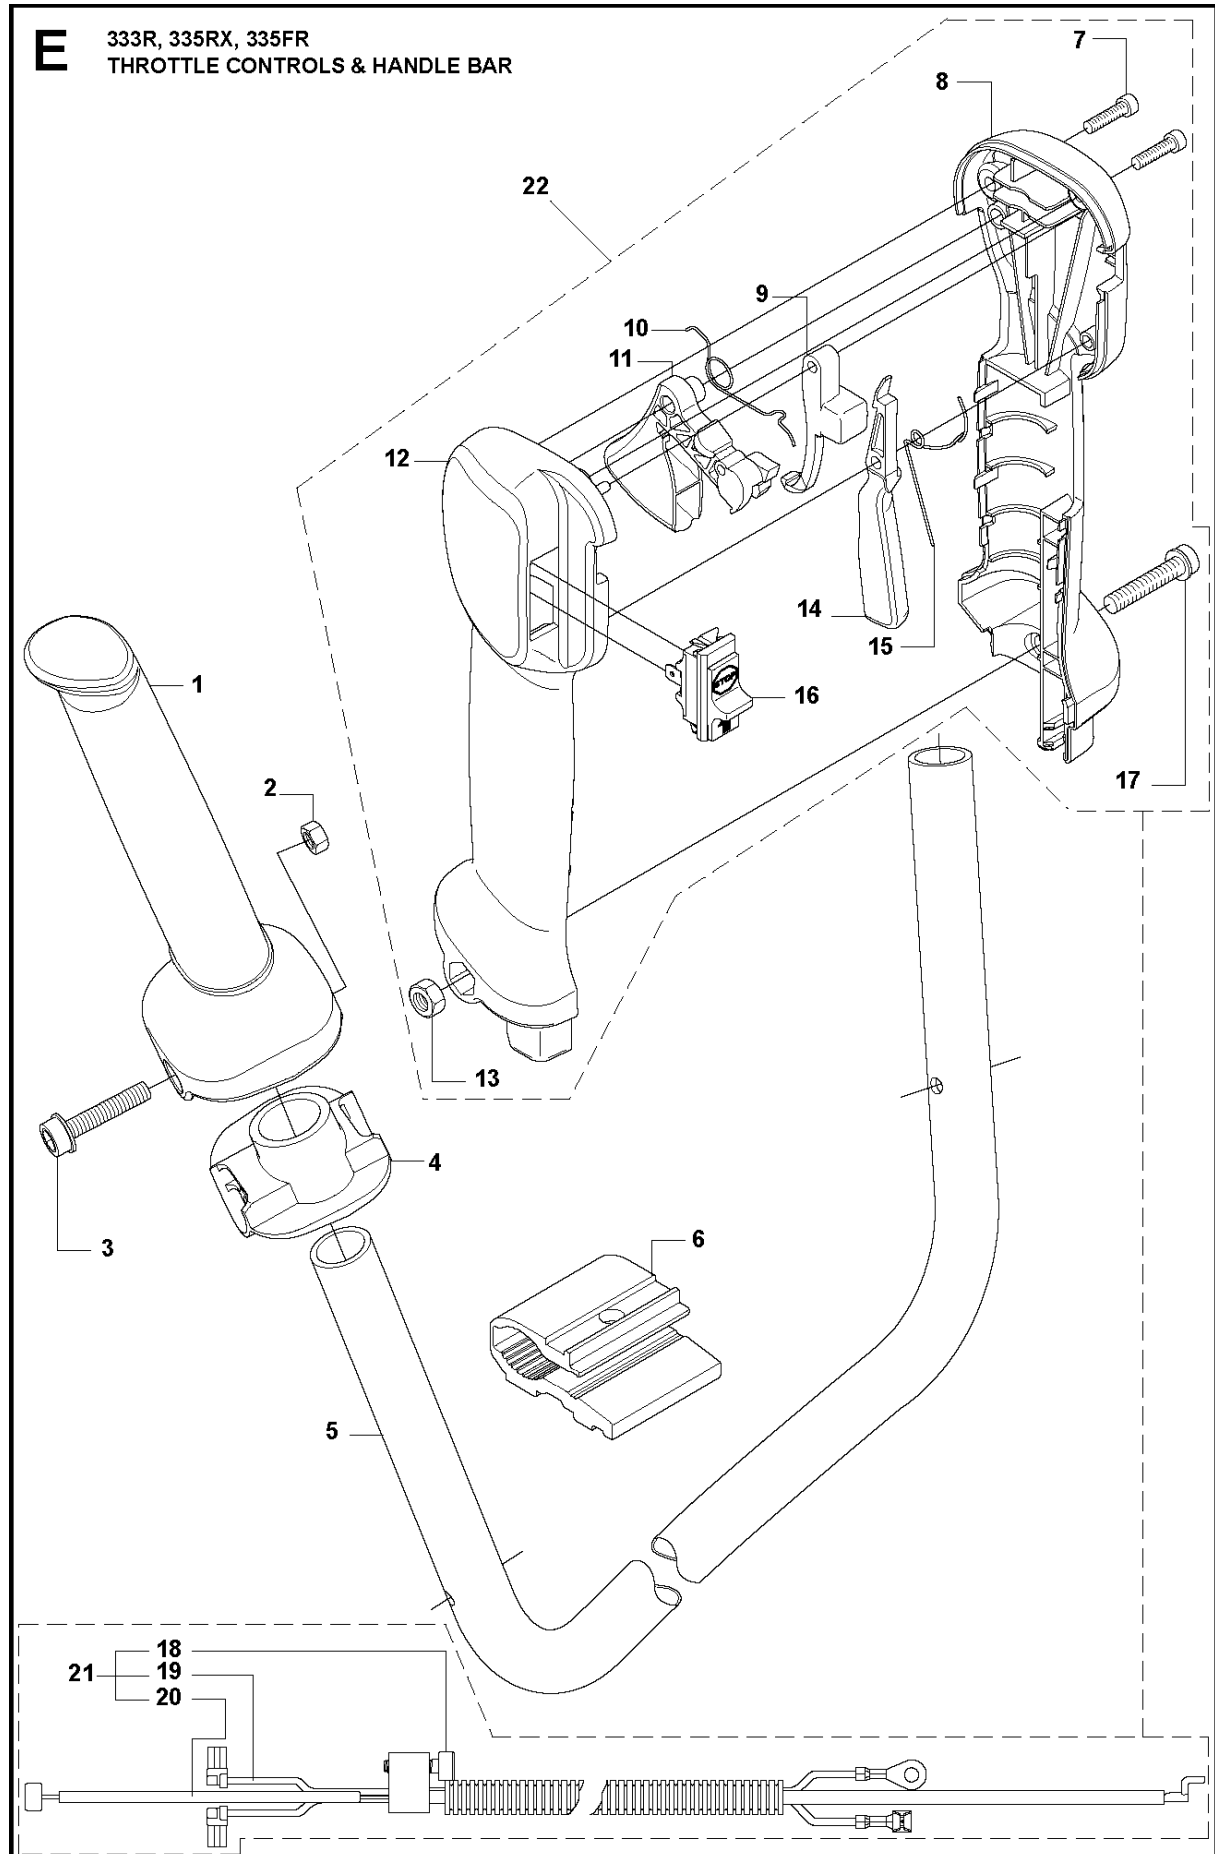

SPARE PARTS LIST

BRUSHCUTTERS/CLEARING SAWS

335 RX from 2014-12

A 333R, 333RJ
335FR, 335LS, 335Lx, 335RJx, 335Rx.
BEVEL GEAR

BEVEL GEAR

335 RX from 2014-12

Ref	Part No	Description	Remark	QTY	KIT
1	537 18 95-01	SCREW		1	20
2	503 20 02-10	SCREW IHSCFM		1	20
3	544 08 76-01	CLAMP		1	20
4	537 14 74-01	MAGNET		1	16
5	503 20 15-01	SCREW IHHM		1	16
6	537 29 59-02	GEAR HOUSING		1	16
7	738 21 99-00	BALL BEARING		1	16
8	503 20 03-25	SCREW IHSCFM		2	
9	738 21 01-10	BALL BEARING		1	16
10	738 21 01-12	BALL BEARING		1	16
11	735 31 28-10	CIRCLIP		1	16
12	735 31 14-00	CIRCLIP		1	16
13	505 13 33-01	SPARE PARTS KIT	333R, 335Rx, 335Fr	1	16
13	505 13 34-01	SPARE PARTS KIT	333RJ, 335RJx, 335Lx, 335LS	1	16
14	503 25 28-01	BALL BEARING		1	16
15	735 31 31-10	CIRCLIP		1	16
16	544 21 64-01	GEAR	333R, 335Rx, 335Fr	1	
16	537 29 58-02	BEVEL GEAR	333RJ, 335RJx, 335Lx, 335LS	1	
17	537 35 14-01	DRIVER	"(1")"	1	
18	537 34 35-01	SUPPORT FLANGE		1	
19	502 29 11-01	BLADE NUT		1	
20	574 30 68-01	CLAMP		1	

HANDLE

335 RX from 2014-12

Ref	Part No	Description	Remark	QTY	KIT
1	725 23 78-51	SCREW EHHM	33RJ, 335LS	1	
1	725 23 80-51	SCREW EHHM	335Lx, 335RJx	1	
2	503 87 90-01	KNOB	335Lx, 335RJx	1	
3	503 23 00-61	WASHER	33RJ, 335LS	1	
4	544 10 10-04	HANDLE.LOOP	Captive screws	1	
5	503 99 78-01	HANDLE	Captive screws	1	
6	502 19 71-01	SQUARE NUT		1	
7	544 10 11-01	BLOCK.SPACING		1	
8	574 18 15-01	SCREW IHSCFTO	Captive screws	3	5

D2 335RX
TOWER

Ref	Part No	Description	Remark	QTY KIT
1	725 23 82-85	SCREW EHHM		1
2	502 20 38-01	KNOB		1
3	537 37 63-01	COVER		1
4	502 19 71-01	SQUARE NUT		1
5	537 34 86-01	BRACKET		1
6	501 38 03-01	CLAMPING SLEEVE		1
7	505 22 04-01	CLAMPING SLEEVE ASSY		1
8	503 20 07-78	SCREW IHSCFM		4
9	537 34 89-01	ANTIVIBRATION ELEMENT		1
10	537 34 87-01	HUB CAP		1
11	503 21 06-19	SCREW IHSCF		4
12	502 28 61-01	CLIP		1
13	731 23 14-01	HEXAGON NUT		2