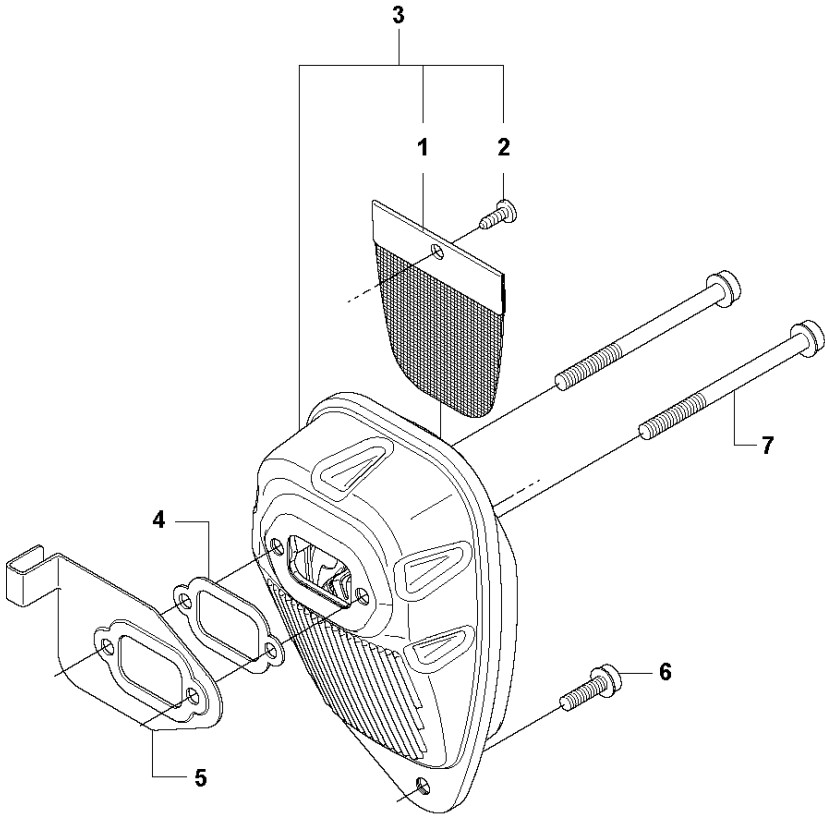

J 333R, 333RJ
335FR, 335LS, 335Lx, 335RJx, 335Rx.
MUFFLER

MUFFLER

335 RX from 2014-12

Ref	Part No	Description	Remark	QTY	KIT
1	537 32 47-01	SPARK ARRESTER SCREEN		1	3
2	724 12 87-59	SCREW CRPANM		1	3
3	544 11 67-01	MUFFLER ASSY	335Rx, 335RJx, 335Lx, 335LS	1	
3	544 11 67-02	MUFFLER ASSY	333RJ, 333R	1	
4	537 33 31-01	GASKET		1	
5	537 34 08-01	AIR CONDUCTOR		1	
6	503 20 03-20	SCREW IHSCFM		1	
7	503 20 29-63	SCREW IHSCFM		2