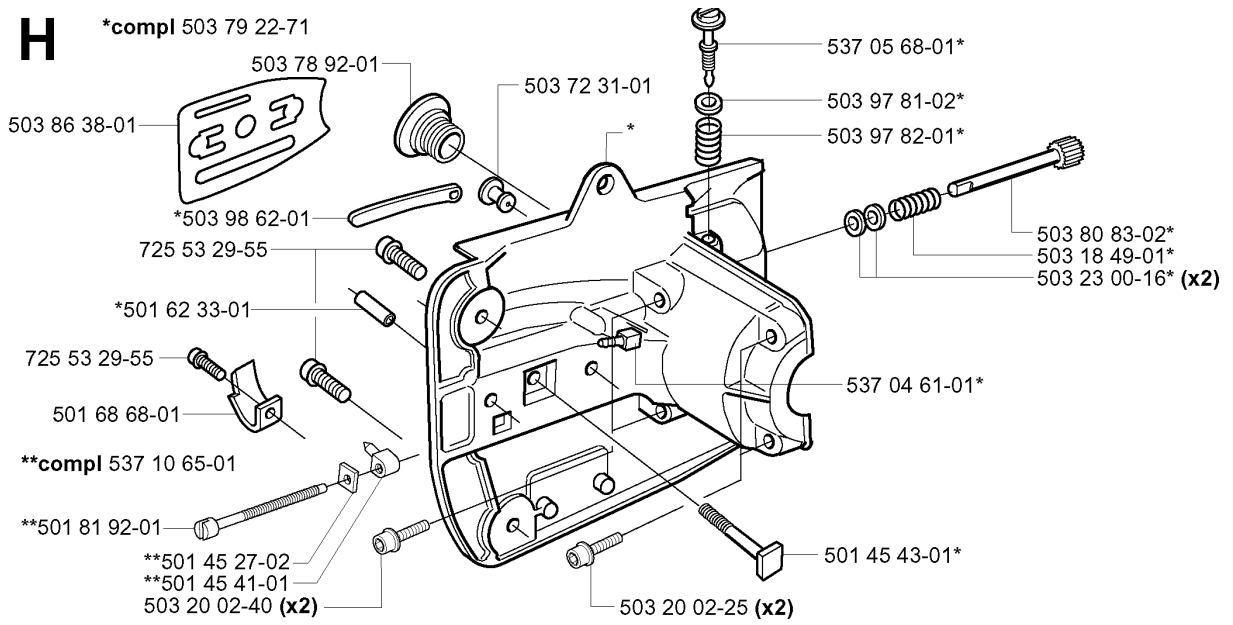

F *compl 503 84 53-71

CRANKSHAFT

335 XPT, 2001-05

Part No	Description	Remark	QTY KIT
503 41 41-01	NEEDLE BEARING		1
503 84 53-71	CRANKSHAFT ASSY		1
503 93 45-01	BEARING CAGE		2

G

***compl 503 93 03-01**

*724 12 87-59

CRANKCASE

335 XPT, 2001-05

Part No	Description	Remark	QTY KIT
501 45 27-02	LOCK NUT		1
501 45 41-01	NUT		1
501 45 43-01	BAR BOLT		1
501 62 33-01	SPRING PIN		1
501 68 68-01	CHAIN CATCHER		1
501 81 92-01	SCREW		1
503 18 49-01	SPRING		1
503 20 02-25	SCREW IHSCFM		2
503 20 02-40	SCREW IHSCFM		2
503 23 00-16	WASHER		2
503 72 31-01	BUSHING		1
503 78 92-01	PUMP PINION		1
503 79 22-71	CRANKCASE ASSY		1
503 80 83-02	PUMP PISTON		1
503 86 38-01	COVER PLATE		1
503 97 81-02	STOP WASHER		1
503 97 82-01	SPRING		1
503 98 62-01	SEALING		1
537 04 61-01	NIPPLE		1
537 05 68-01	ADJUSTER		1
537 10 65-01	KIT		1
725 53 29-55	SCREW IHSCM		1
725 53 29-55	SCREW IHSCM		1