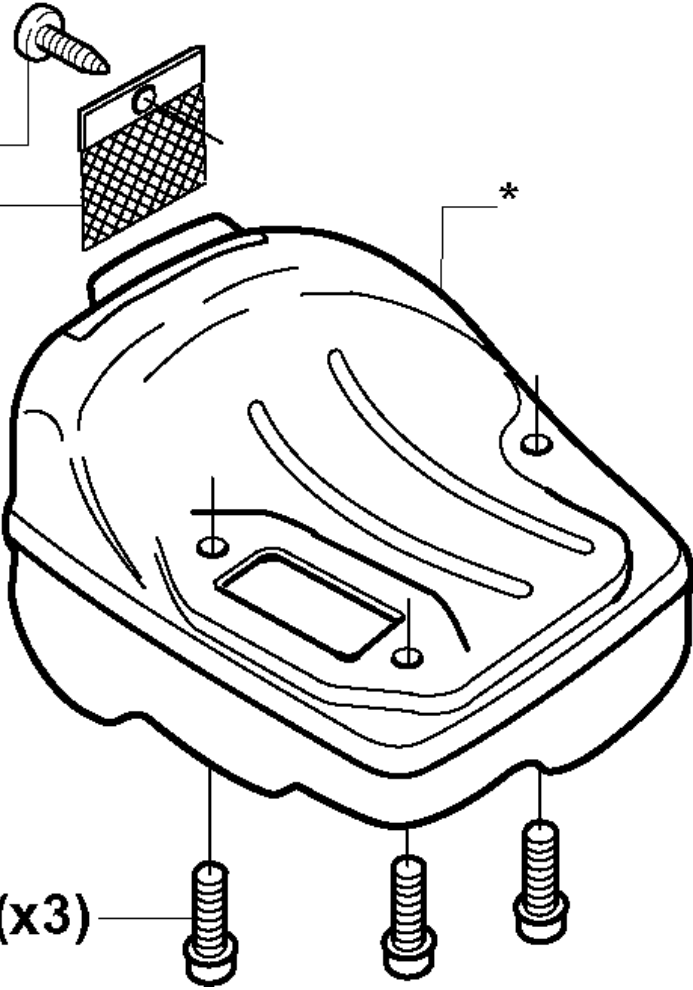

G

*compl 503 93 03-01

*724 12 87-59

*503 82 17-01

503 20 02-16 (x3)