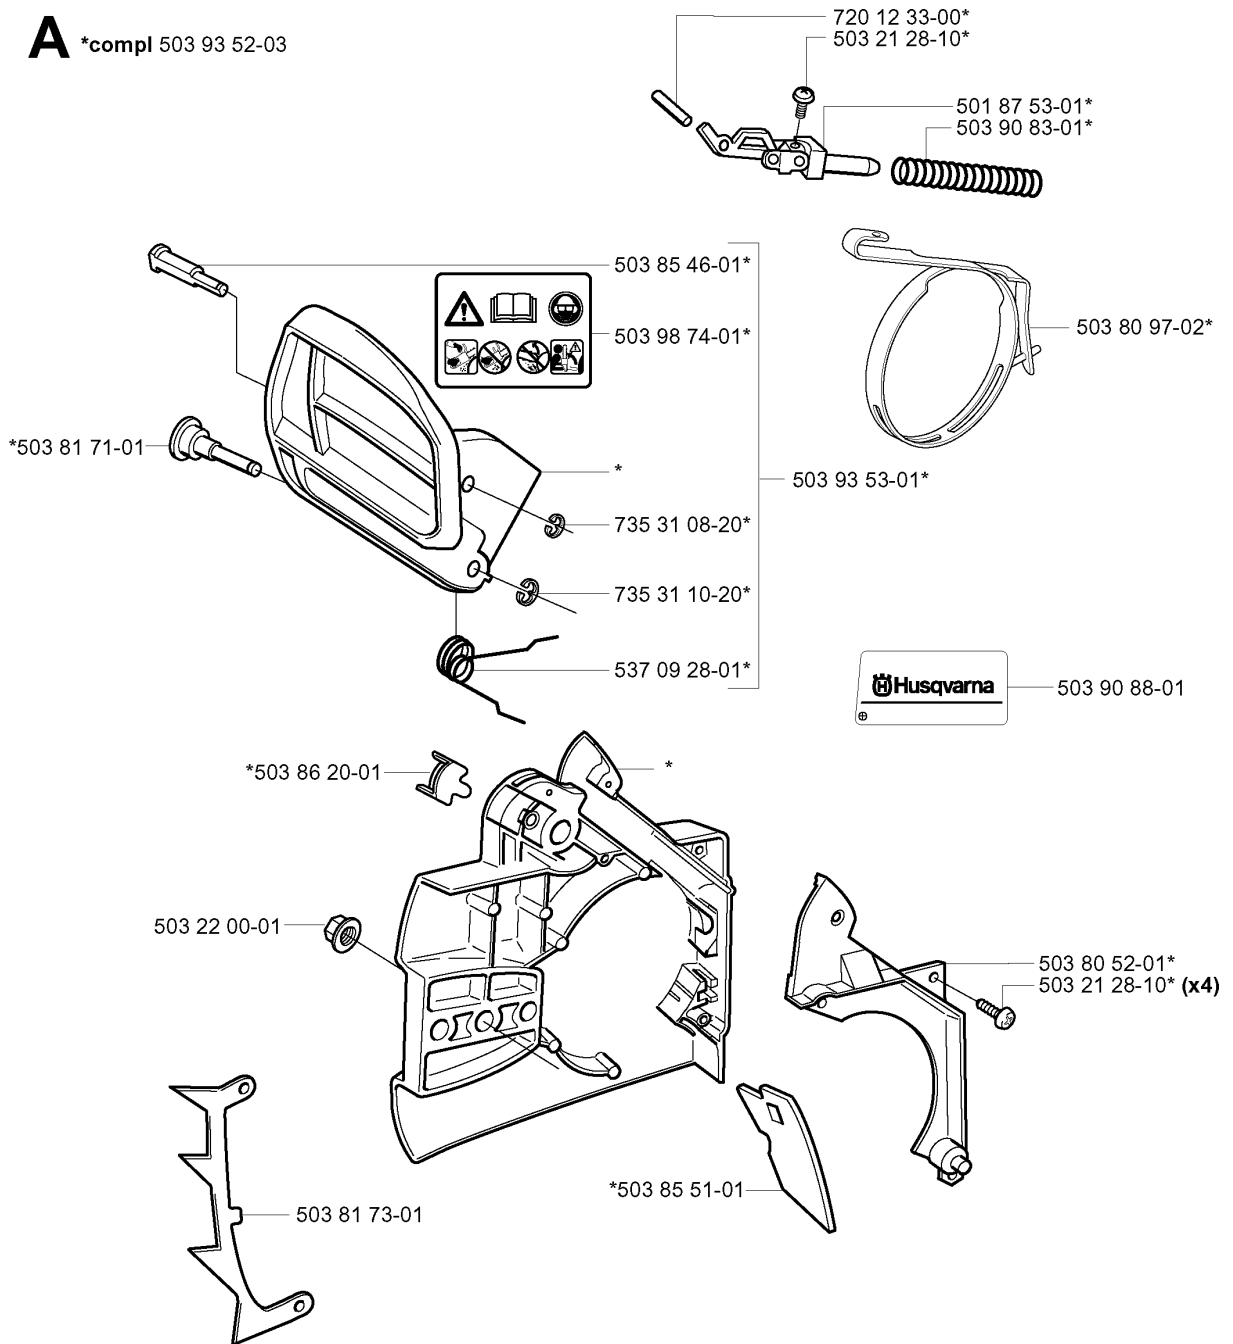

SPARE PARTS LIST

CHAIN SAWS

335 XPT, 2001-05

A *compl 503 93 52-03

CHAIN BRAKE

335 XPT, 2001-05

Part No	Description	Remark	QTY KIT
501 87 53-01	KNEE JOINT ASSY		1
503 21 28-10	SCREW CCRPANT		1
503 21 28-10	SCREW CCRPANT		4
503 22 00-01	HEXAGON NUT		1
503 80 52-01	HUB CAP		1
503 80 97-02	BRAKE BAND ASSY		1
503 81 71-01	SHAFT PIVOT		1
503 81 73-01	SPIKE		1
503 85 46-01	PIVOT PIN		1
503 85 51-01	CHIP GUARD		1
503 86 20-01	SPRING GUIDE		1
503 90 83-01	BRAKE SPRING		1
503 90 88-01	LABEL		1
503 93 52-03	BRAKE ASSY		1
503 93 53-01	HAND GUARD ASSY		1
503 98 74-01	LABEL		1
537 09 28-01	POSITION SPRING		1
720 12 33-00	PARALLEL PIN		1
735 31 08-20	E-CLIP		1
735 31 10-20	E-CLIP		1

B *compl 503 79 26-01

AIR FILTER COVER

335 XPT, 2001-05

Part No	Description	Remark	QTY KIT
502 20 40-01	KNOB		1
502 20 65-03	SCREW EHHM		1
503 79 26-01	AIR FILTER COVER		1
503 82 09-01	AIR FILTER COVER		1

C

CLUTCH

335 XPT, 2001-05

Part No	Description	Remark	QTY KIT
503 14 51-01	CLUTCH SPRING		1
503 25 46-01	NEEDLE BEARING		1
503 52 12-04	WASHER		1
503 71 40-03	CLUTCH ASSY		1
503 82 22-71	CLUTCH DRUM ASSY		1

CARBURETOR

335 XPT, 2001-05

Part No	Description	Remark	QTY KIT
503 21 75-50	SCREW IHSCFT		2
503 28 19-03	CARBURETTOR		1
503 96 71-01	AIR FILTER BOTTOM		1
503 96 72-01	AIR FILTER		1
537 02 15-01	AIR FILTER ASSY		1