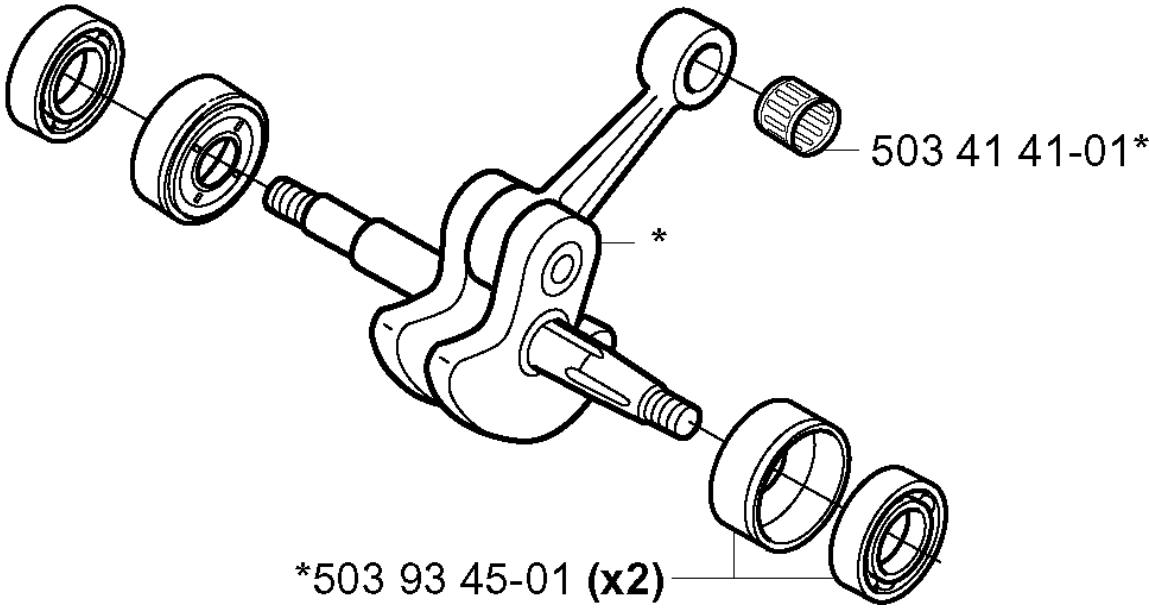

F *compl 503 84 53-71