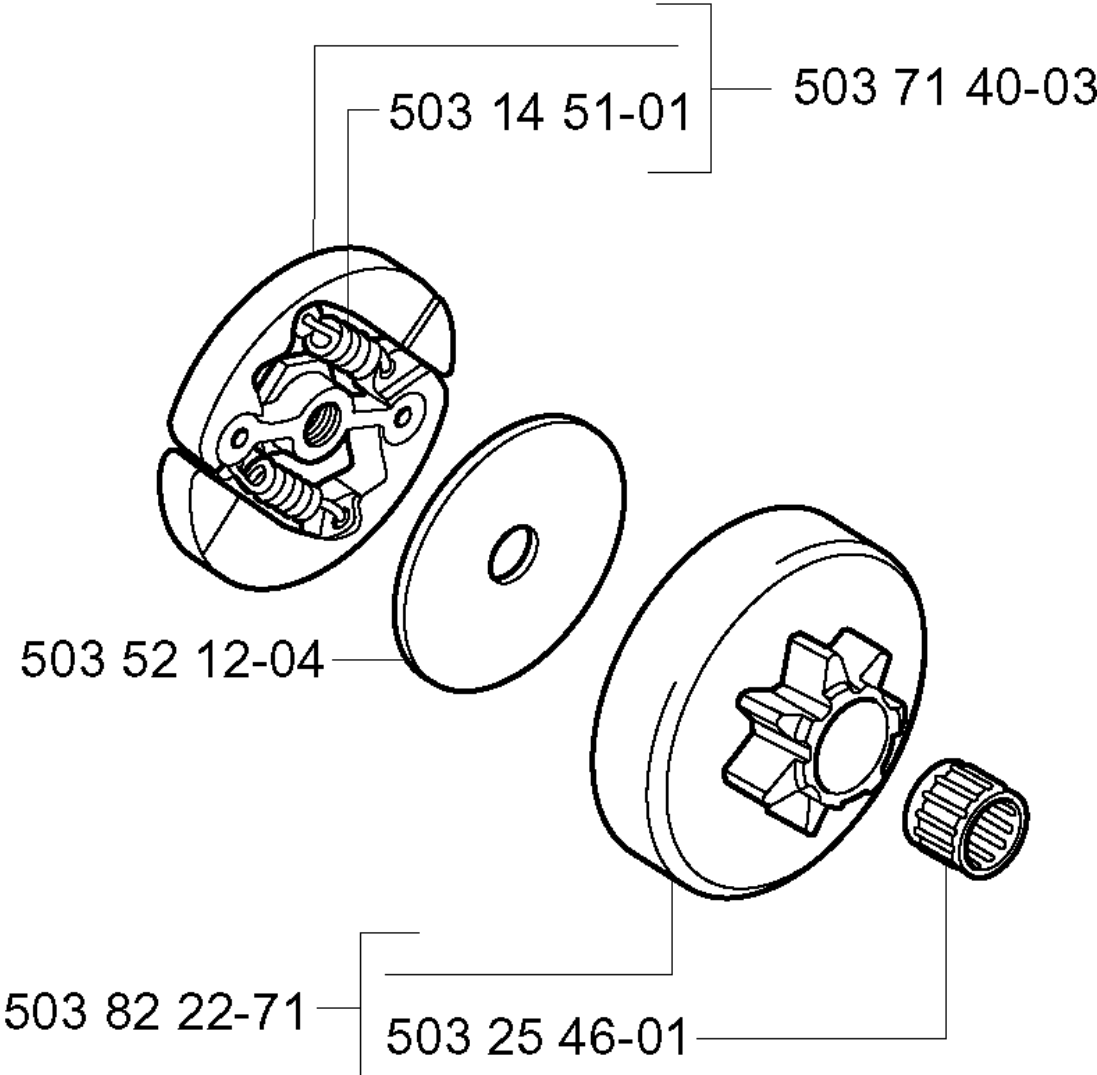

SPARE PARTS LIST

CHAIN SAWS

335 XPT, 2001-05

A *compl 503 93 52-03

CHAIN BRAKE

335 XPT, 2001-05

Part No	Description	Remark	QTY KIT
501 87 53-01	KNEE JOINT ASSY		1
503 21 28-10	SCREW CCRPANT		1
503 21 28-10	SCREW CCRPANT		4
503 22 00-01	HEXAGON NUT		1
503 80 52-01	HUB CAP		1
503 80 97-02	BRAKE BAND ASSY		1
503 81 71-01	SHAFT PIVOT		1
503 81 73-01	SPIKE		1
503 85 46-01	PIVOT PIN		1
503 85 51-01	CHIP GUARD		1
503 86 20-01	SPRING GUIDE		1
503 90 83-01	BRAKE SPRING		1
503 90 88-01	LABEL		1
503 93 52-03	BRAKE ASSY		1
503 93 53-01	HAND GUARD ASSY		1
503 98 74-01	LABEL		1
537 09 28-01	POSITION SPRING		1
720 12 33-00	PARALLEL PIN		1
735 31 08-20	E-CLIP		1
735 31 10-20	E-CLIP		1

B *compl 503 79 26-01

AIR FILTER COVER

335 XPT, 2001-05

Part No	Description	Remark	QTY KIT
502 20 40-01	KNOB		1
502 20 65-03	SCREW EHHM		1
503 79 26-01	AIR FILTER COVER		1
503 82 09-01	AIR FILTER COVER		1

C

CLUTCH

335 XPT, 2001-05

Part No	Description	Remark	QTY KIT
503 14 51-01	CLUTCH SPRING		1
503 25 46-01	NEEDLE BEARING		1
503 52 12-04	WASHER		1
503 71 40-03	CLUTCH ASSY		1
503 82 22-71	CLUTCH DRUM ASSY		1

CARBURETOR

335 XPT, 2001-05

Part No	Description	Remark	QTY KIT
503 21 75-50	SCREW IHSCFT		2
503 28 19-03	CARBURETTOR		1
503 96 71-01	AIR FILTER BOTTOM		1
503 96 72-01	AIR FILTER		1
537 02 15-01	AIR FILTER ASSY		1