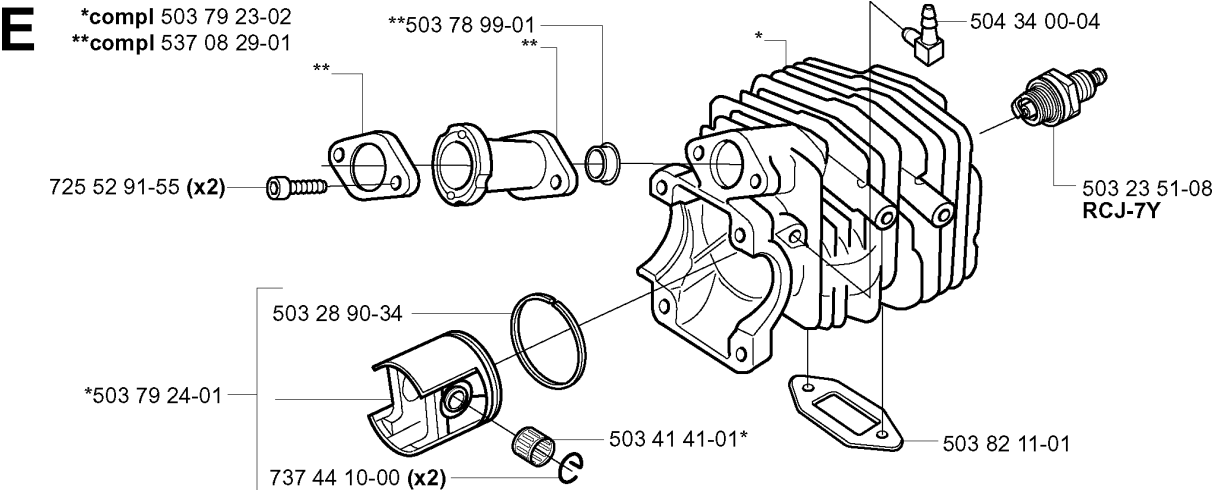

SPARE PARTS LIST

CHAIN SAWS

335 XPT, 2001-05

A *compl 503 93 52-03

CHAIN BRAKE

335 XPT, 2001-05

Part No	Description	Remark	QTY KIT
501 87 53-01	KNEE JOINT ASSY		1
503 21 28-10	SCREW CCRPANT		1
503 21 28-10	SCREW CCRPANT		4
503 22 00-01	HEXAGON NUT		1
503 80 52-01	HUB CAP		1
503 80 97-02	BRAKE BAND ASSY		1
503 81 71-01	SHAFT PIVOT		1
503 81 73-01	SPIKE		1
503 85 46-01	PIVOT PIN		1
503 85 51-01	CHIP GUARD		1
503 86 20-01	SPRING GUIDE		1
503 90 83-01	BRAKE SPRING		1
503 90 88-01	LABEL		1
503 93 52-03	BRAKE ASSY		1
503 93 53-01	HAND GUARD ASSY		1
503 98 74-01	LABEL		1
537 09 28-01	POSITION SPRING		1
720 12 33-00	PARALLEL PIN		1
735 31 08-20	E-CLIP		1
735 31 10-20	E-CLIP		1

C

CLUTCH

335 XPT, 2001-05

Part No	Description	Remark	QTY KIT
503 14 51-01	CLUTCH SPRING		1
503 25 46-01	NEEDLE BEARING		1
503 52 12-04	WASHER		1
503 71 40-03	CLUTCH ASSY		1
503 82 22-71	CLUTCH DRUM ASSY		1

CARBURETOR

335 XPT, 2001-05

Part No	Description	Remark	QTY KIT
503 21 75-50	SCREW IHSCFT		2
503 28 19-03	CARBURETTOR		1
503 96 71-01	AIR FILTER BOTTOM		1
503 96 72-01	AIR FILTER		1
537 02 15-01	AIR FILTER ASSY		1

CYLINDER PISTON

335 XPT, 2001-05

Part No	Description	Remark	QTY KIT
503 23 51-08	SPARK PLUG	RCJ-7Y	1
503 28 90-34	PISTON RING		1
503 41 41-01	NEEDLE BEARING		1
503 78 99-01	SUPPORT SLEEVE		1
503 79 23-02	CYLINDER ASSY		1
503 79 24-01	PISTON ASSY		1
503 82 11-01	GASKET		1
504 34 00-04	FITTING		1
537 08 29-01	KIT		1
725 52 91-55	SCREW IHSCM		2
737 44 10-00	SNAP RING		2