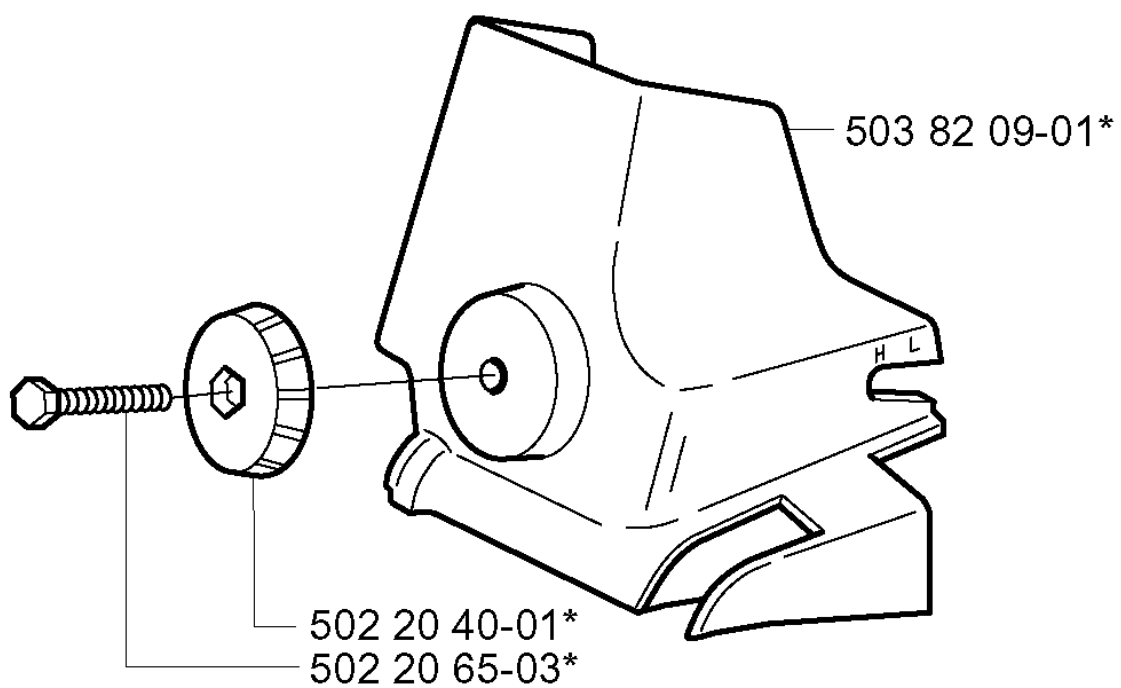

SPARE PARTS LIST

CHAIN SAWS

335 XPT, 2001-05

A *compl 503 93 52-03

CHAIN BRAKE

335 XPT, 2001-05

Part No	Description	Remark	QTY KIT
501 87 53-01	KNEE JOINT ASSY		1
503 21 28-10	SCREW CCRPANT		1
503 21 28-10	SCREW CCRPANT		4
503 22 00-01	HEXAGON NUT		1
503 80 52-01	HUB CAP		1
503 80 97-02	BRAKE BAND ASSY		1
503 81 71-01	SHAFT PIVOT		1
503 81 73-01	SPIKE		1
503 85 46-01	PIVOT PIN		1
503 85 51-01	CHIP GUARD		1
503 86 20-01	SPRING GUIDE		1
503 90 83-01	BRAKE SPRING		1
503 90 88-01	LABEL		1
503 93 52-03	BRAKE ASSY		1
503 93 53-01	HAND GUARD ASSY		1
503 98 74-01	LABEL		1
537 09 28-01	POSITION SPRING		1
720 12 33-00	PARALLEL PIN		1
735 31 08-20	E-CLIP		1
735 31 10-20	E-CLIP		1

B *compl 503 79 26-01

AIR FILTER COVER

335 XPT, 2001-05

Part No	Description	Remark	QTY KIT
502 20 40-01	KNOB		1
502 20 65-03	SCREW EHHM		1
503 79 26-01	AIR FILTER COVER		1
503 82 09-01	AIR FILTER COVER		1

C

CLUTCH

335 XPT, 2001-05

Part No	Description	Remark	QTY KIT
503 14 51-01	CLUTCH SPRING		1
503 25 46-01	NEEDLE BEARING		1
503 52 12-04	WASHER		1
503 71 40-03	CLUTCH ASSY		1
503 82 22-71	CLUTCH DRUM ASSY		1