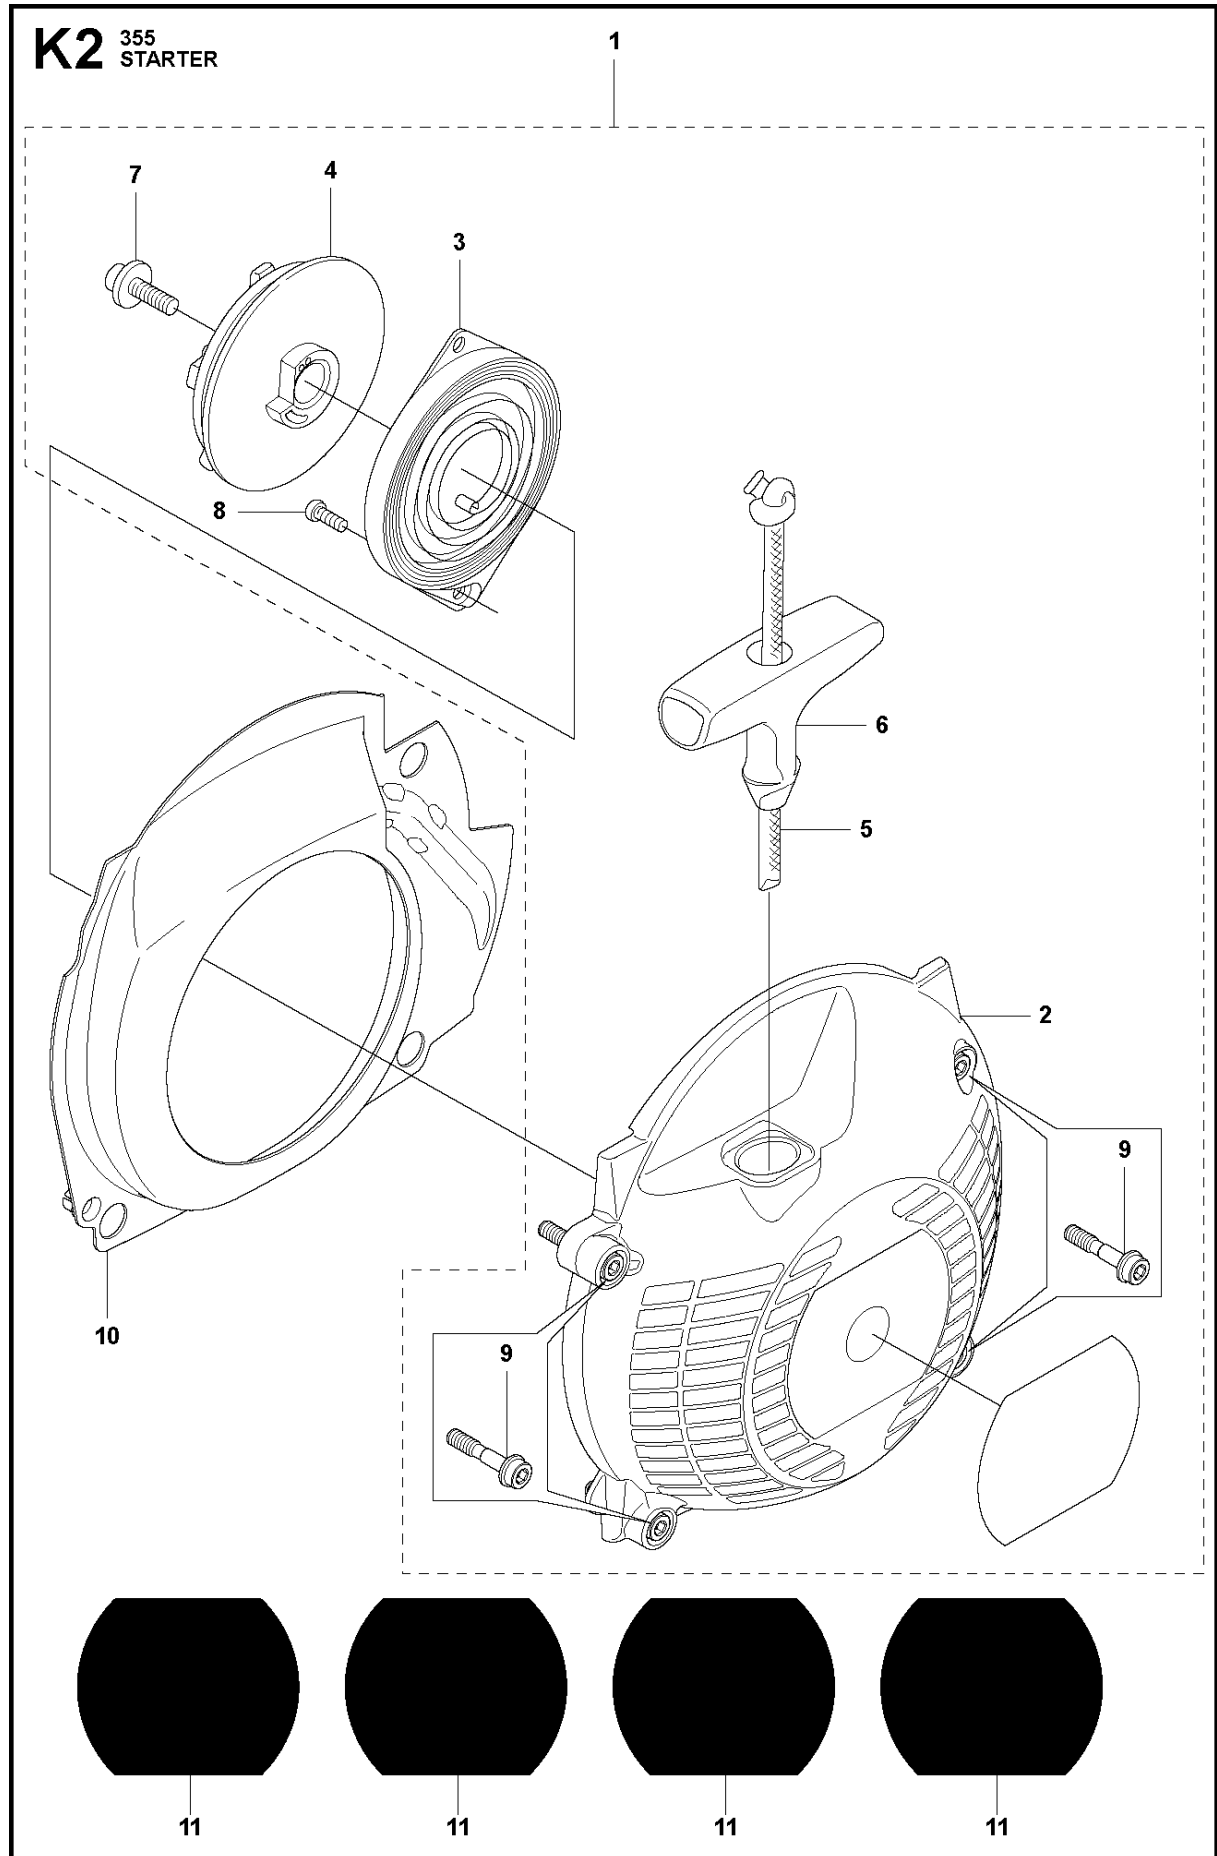

STARTER

355 FRM, 2011-01

Ref	Part No	Description	Remark	QTY KIT	
1	575 51 17-01	STARTER ASSY	Incl. Pos. 2-9	1	
2	575 51 26-01	STARTER HOUSING	Spare part incl. Screws Pos. 9	1	1
3	502 20 06-01	SPRING CASSETTE ASSY		1	1
4	503 95 73-01	STARTER PULLEY		1	1
5	505 30 51-25	STARTER CORD		1	1
6	537 23 25-01	STARTER HANDLE		1	1
7	503 21 69-16	SCREW IH SCT		1	1
8	503 21 29-06	SCREW CCRPANT		2	1
9	573 99 43-04	SCREW IHSCFMO	Captive Screw M5	4	1, 2
10	537 34 56-01	AIR CONDUCTOR		1	
11	544 24 90-04	LABEL	Rx	1	
11	544 24 90-01	LABEL	Fx	1	
11	544 24 90-02	LABEL	FxT	1	
11	544 24 90-05	LABEL	FRM	1