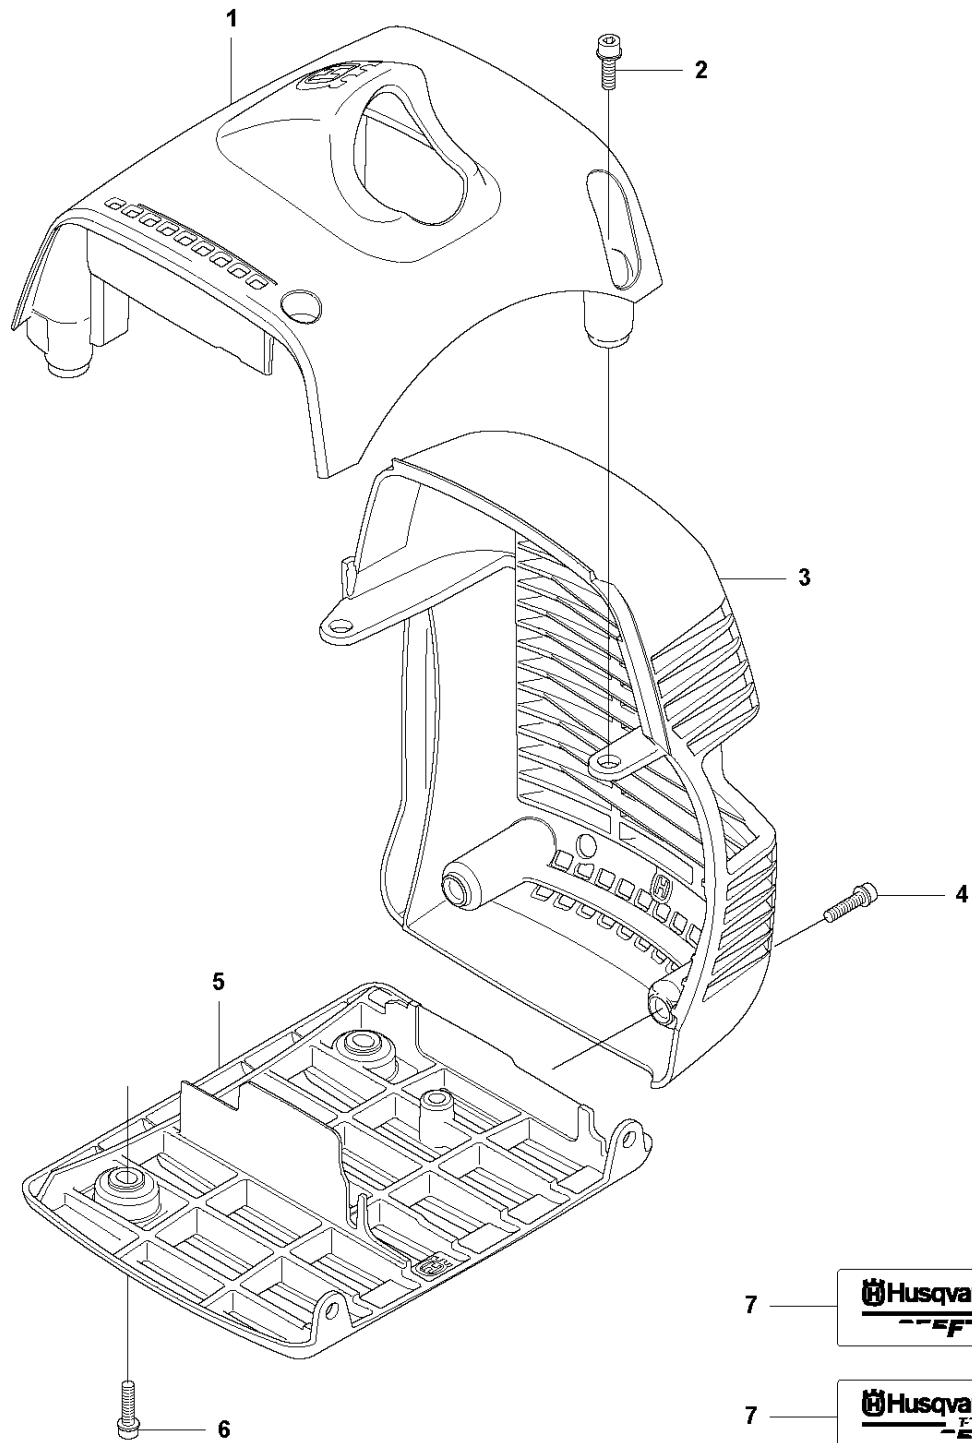

G1 355
CYLINDER COVER

- 7 —
- 7 —
- 7 —
- 7 —

CYLINDER COVER

355 FRM, 2011-01

Ref	Part No	Description	Remark	QTY KIT
1	544 08 12-02	CYLINDER COVER		1
2	503 20 07-76	SCREW IHSCFM		4
3	544 08 43-01	HEAT PROTECTOR		1
4	503 20 07-76	SCREW IHSCFM		2
5	505 49 26-01	PROTECTIVE COVER		1
6	503 20 07-76	SCREW IHSCFM		2
7	544 24 91-04	LABEL	Rx	1
7	544 24 91-01	LABEL	Fx	1
7	544 24 91-02	LABEL	FxT	1
7	544 24 91-05	LABEL	FRM	1