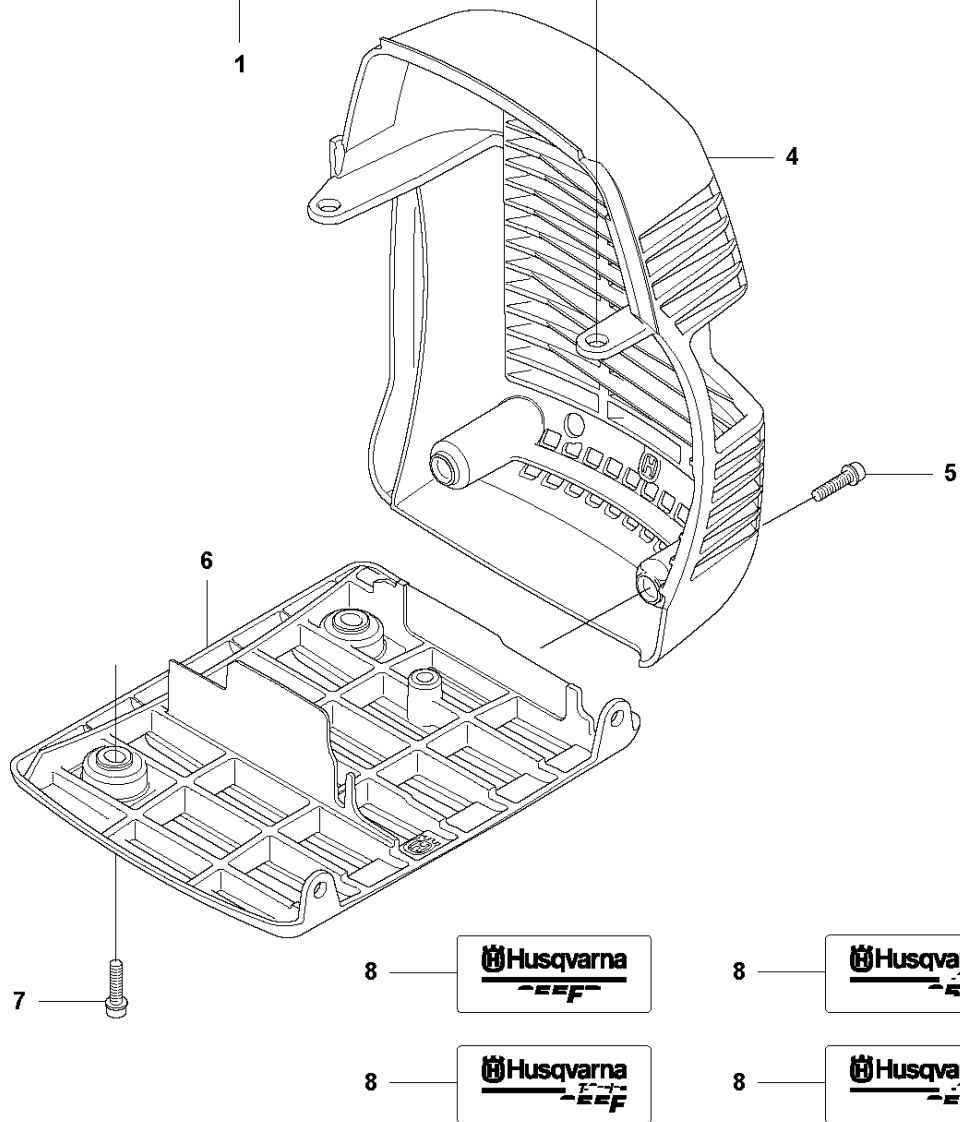

G2 355
CYLINDER COVER

CYLINDER COVER

355 FRM, 2011-01

Ref	Part No	Description	Remark	QTY KIT	
1	575 51 14-01	CYLINDER COVER ASSY	Spare part incl. Screws Pos. 2-3	1	
2	573 99 43-04	SCREW IHSCFMO	Captive Screw M5	3	1
3	573 99 43-01	SCREW IHSCFMO	Captive Screw M5	1	1
4	544 08 43-01	HEAT PROTECTOR		1	
5	503 20 07-76	SCREW IHSCFM		2	
6	505 49 26-01	PROTECTIVE COVER		1	
7	503 20 07-76	SCREW IHSCFM		2	
8	544 24 91-04	LABEL	Rx	1	
8	544 24 91-01	LABEL	Fx	1	
8	544 24 91-02	LABEL	FxT	1	
8	544 24 91-05	LABEL	FRM	1