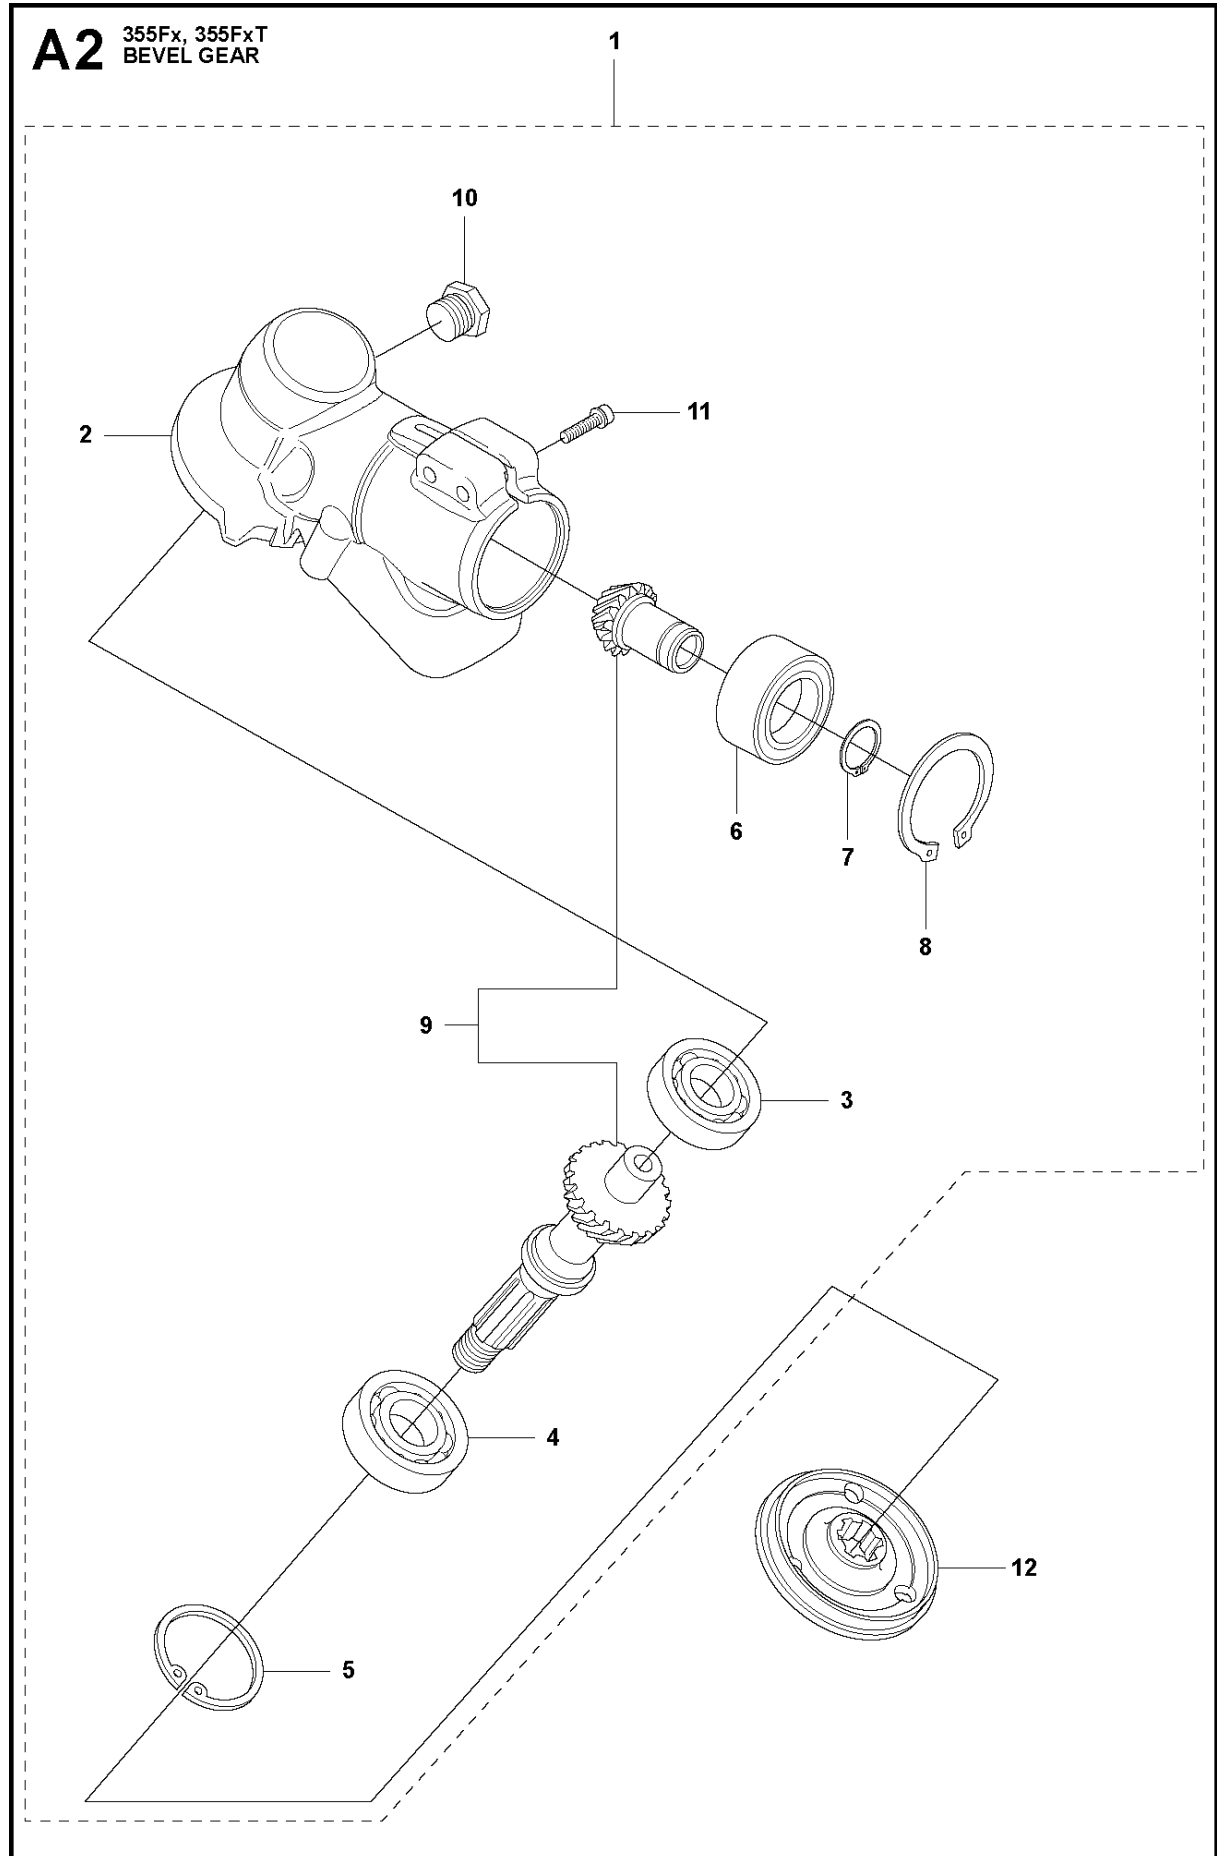

SPARE PARTS LIST

BRUSHCUTTERS/CLEARING SAWS

355 FRM, 2011-01

BEVEL GEAR

355 FRM, 2011-01

Ref	Part No	Description	Remark	QTY KIT	
1	537 42 84-05	BEVEL GEAR	Incl. Pos. 2-13	1	
2	537 42 85-01	GEAR HOUSING		1	1
3	738 21 01-10	BALL BEARING		1	1
4	503 25 25-01	BALL BEARING		1	1
5	735 31 33-10	CIRCLIP		1	1
6	503 25 18-01	BEARING		1	1
7	735 31 17-00	CIRCLIP		1	1
8	735 31 31-10	CIRCLIP		1	1
9	502 43 46-01	GEAR WHEEL KIT	Kit	1	1
10	503 20 15-01	SCREW IHHM		1	1
11	725 53 72-65	SCREW IHSCM		2	1
12	501 36 59-01	ATTACHMENT PLATE		1	1
13	503 20 07-76	SCREW IHSCFM		1	1
14	537 18 95-01	SCREW		1	
15	537 35 14-01	DRIVER	Incl. Pos. 16	1	
16	537 24 03-01	GRASS SEALING		1	15
19	576 65 18-01	SPACING SLEEVE		1	1

BEVEL GEAR

355 FRM, 2011-01

Ref	Part No	Description	Remark	QTY	KIT
1	537 42 82-04	BEVEL GEAR	Incl. Pos. 2-11	1	
2	537 42 83-01	GEAR HOUSING		1	1
3	738 21 01-10	BALL BEARING		1	1
4	503 25 25-01	BALL BEARING		1	1
5	735 31 33-10	CIRCLIP		1	1
6	503 25 18-01	BEARING		1	1
7	735 31 17-00	CIRCLIP		1	1
8	735 31 31-10	CIRCLIP		1	1
9	502 43 47-01	GEAR WHEEL KIT	Kit	1	1
10	503 20 15-01	SCREW IHHM		1	1
11	725 53 72-65	SCREW IHSCM		2	1
12	544 19 78-01	DRIVER		1	