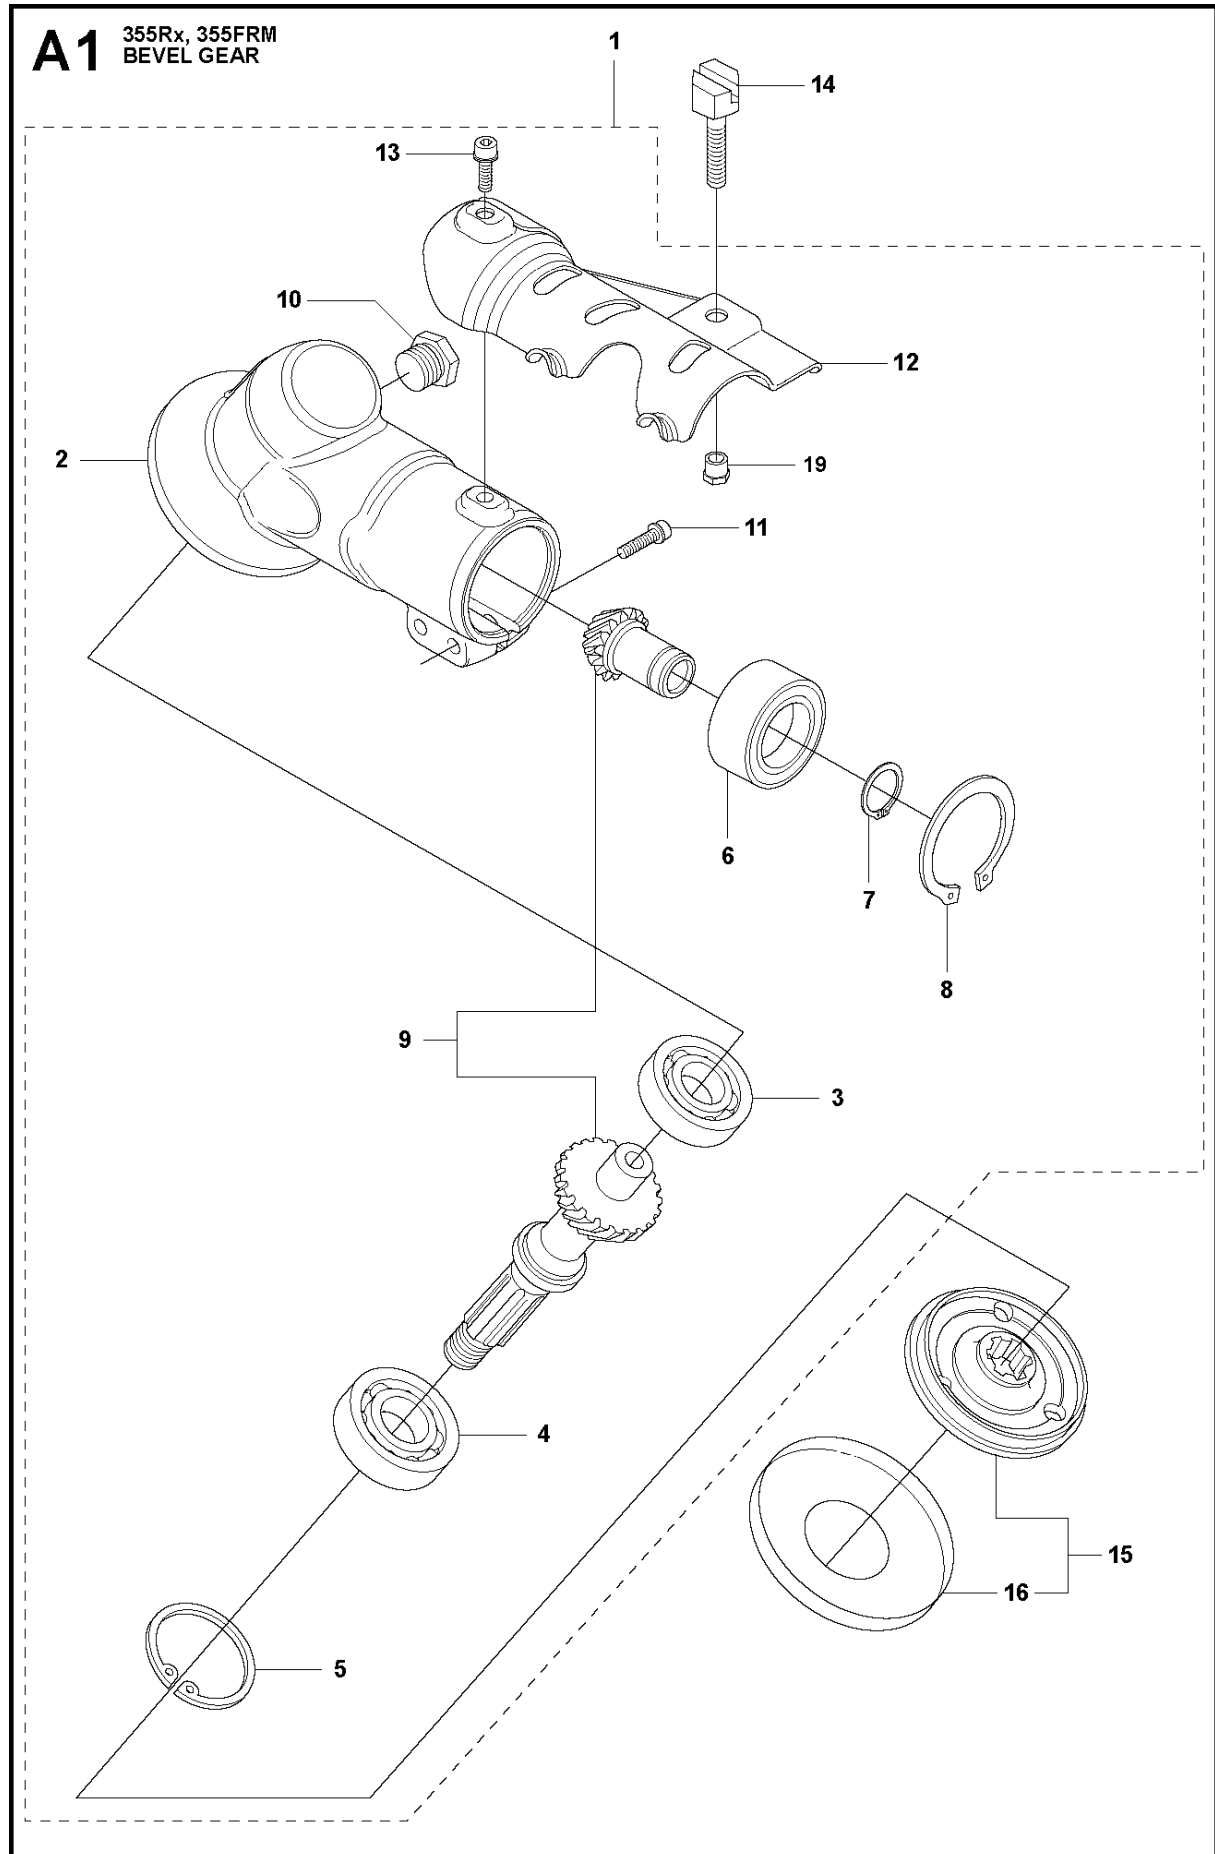

SPARE PARTS LIST

BRUSHCUTTERS/CLEARING SAWS

355 FRM, 2011-01

BEVEL GEAR

355 FRM, 2011-01

Ref	Part No	Description	Remark	QTY KIT	
1	537 42 84-05	BEVEL GEAR	Incl. Pos. 2-13	1	
2	537 42 85-01	GEAR HOUSING		1	1
3	738 21 01-10	BALL BEARING		1	1
4	503 25 25-01	BALL BEARING		1	1
5	735 31 33-10	CIRCLIP		1	1
6	503 25 18-01	BEARING		1	1
7	735 31 17-00	CIRCLIP		1	1
8	735 31 31-10	CIRCLIP		1	1
9	502 43 46-01	GEAR WHEEL KIT	Kit	1	1
10	503 20 15-01	SCREW IHHM		1	1
11	725 53 72-65	SCREW IHSCM		2	1
12	501 36 59-01	ATTACHMENT PLATE		1	1
13	503 20 07-76	SCREW IHSCFM		1	1
14	537 18 95-01	SCREW		1	
15	537 35 14-01	DRIVER	Incl. Pos. 16	1	
16	537 24 03-01	GRASS SEALING		1	15
19	576 65 18-01	SPACING SLEEVE		1	1

BEVEL GEAR

355 FRM, 2011-01

Ref	Part No	Description	Remark	QTY	KIT
1	537 42 82-04	BEVEL GEAR	Incl. Pos. 2-11	1	
2	537 42 83-01	GEAR HOUSING		1	1
3	738 21 01-10	BALL BEARING		1	1
4	503 25 25-01	BALL BEARING		1	1
5	735 31 33-10	CIRCLIP		1	1
6	503 25 18-01	BEARING		1	1
7	735 31 17-00	CIRCLIP		1	1
8	735 31 31-10	CIRCLIP		1	1
9	502 43 47-01	GEAR WHEEL KIT	Kit	1	1
10	503 20 15-01	SCREW IHHM		1	1
11	725 53 72-65	SCREW IHSCM		2	1
12	544 19 78-01	DRIVER		1	

SUSPENSION

355 FRM, 2011-01

Ref	Part No	Description	Remark	QTY	KIT
1	544 40 16-01	SUSPENSION		1	
2	544 37 83-01	RETAINER		1	
3	544 37 85-01	COVER		1	
4	506 06 88-01	SPRING		1	
5	544 36 77-01	PARALLEL PIN		1	
6	544 23 09-01	ANTIVIBRATION ELEMENT		2	
7	503 20 07-74	SCREW IHSCFM		3	
8	725 53 72-65	SCREW IHSCM		1	
9	502 19 71-01	SQUARE NUT		1	
10	503 85 73-02	COVER		1	
11	504 02 38-01	LOOP	Incl. Pos. 12-19	1	
12	537 39 57-01	BAND		1	11
13	537 20 18-03	LOOP		1	11
14	537 42 74-01	GUIDE RAIL		1	11
15	537 42 70-01	LEVER		1	11
16	537 42 73-01	NUT		1	11
17	544 25 07-01	WEAR PROTECTION		1	11
18	503 20 07-25	SCREW IHSCFM		1	11
19	503 23 00-11	WASHER		1	11