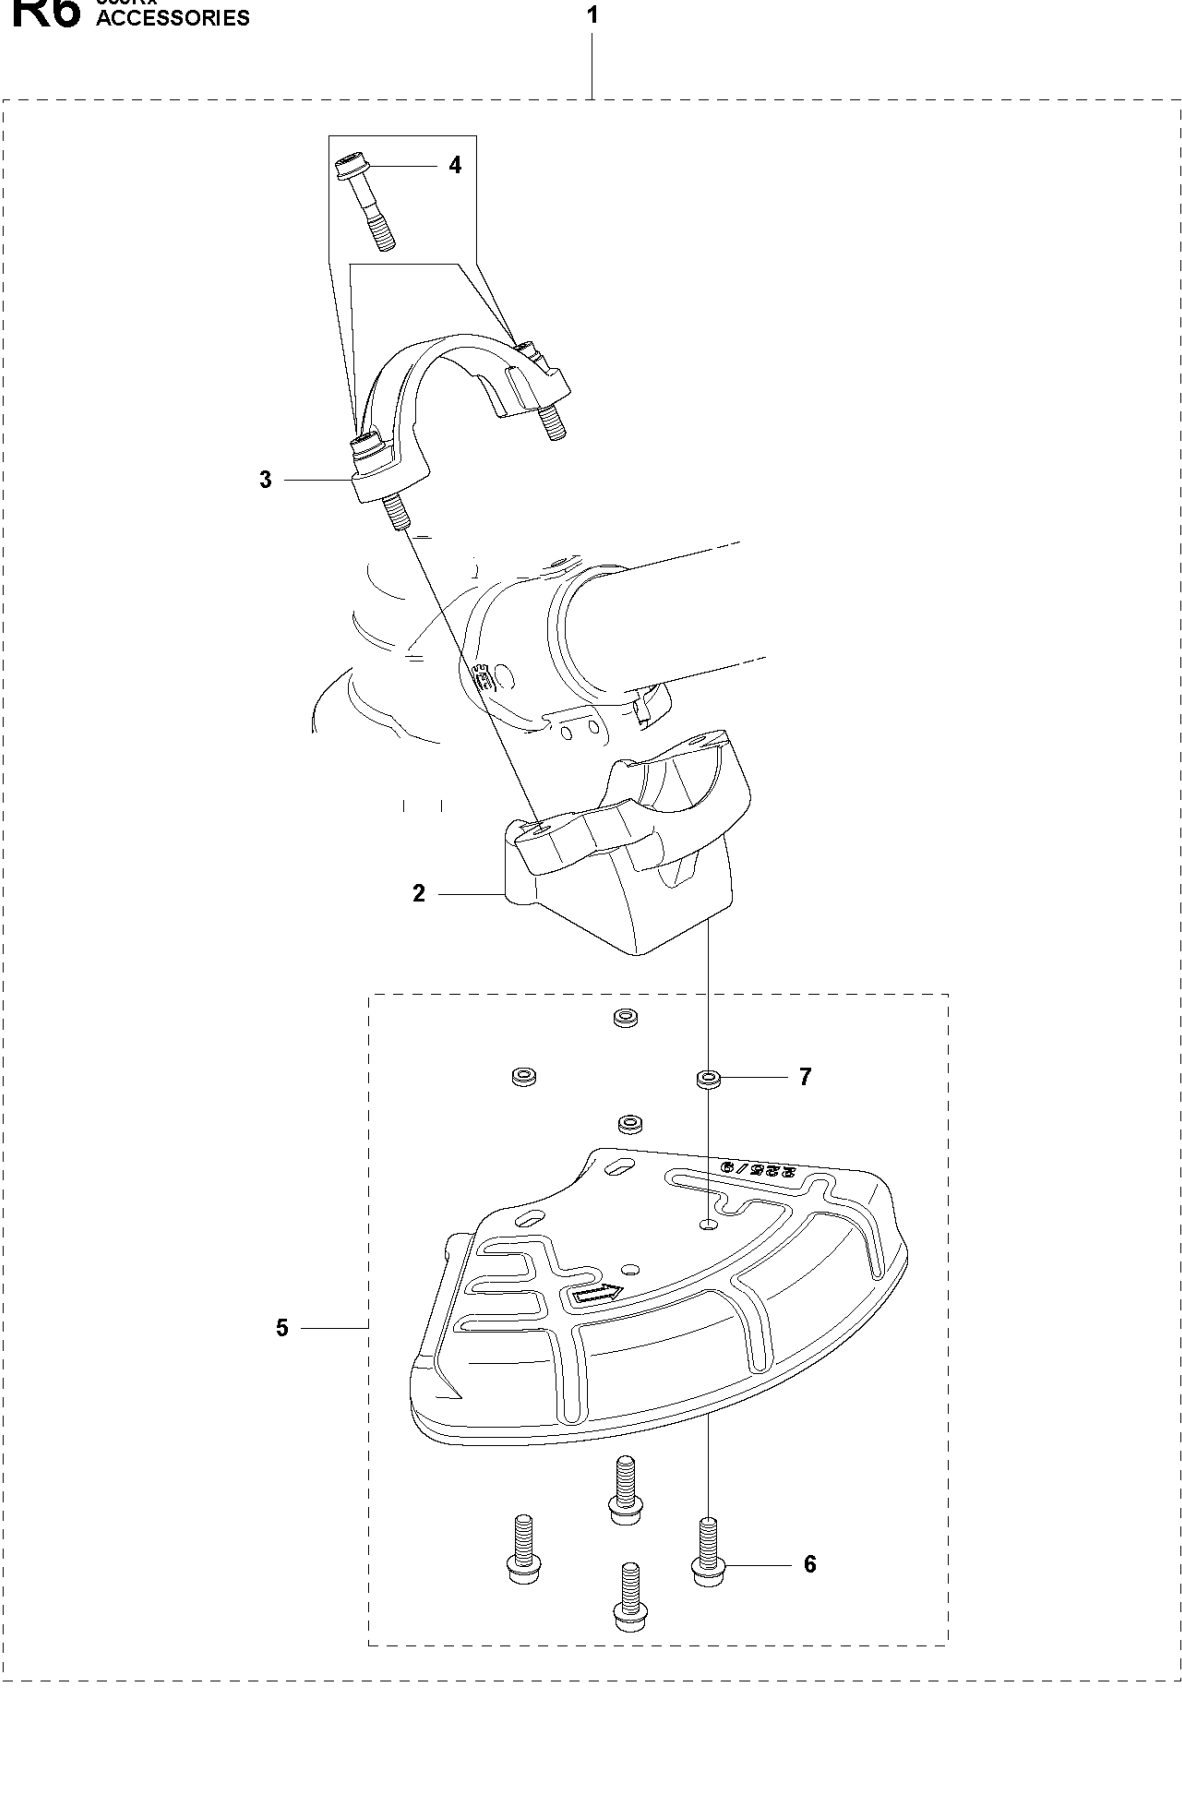

R6 355Rx
ACCESSORIES

ACCESSORIES

355 FRM, 2011-01

Ref	Part No	Description	Remark	QTY KIT	
1	502 43 55-01	SAW BLADE GUARD	Incl. Pos. 2-7	1	
2	544 83 69-01	ADAPTER		1	1
3	574 52 03-01	CLAMP	Spare part incl. Screws Pos. 3	1	1
4	573 99 43-04	SCREW IHSCFMO	Captive Screw M5	2	1, 3
5	574 50 67-02	SAW BLADE GUARD	Incl. Pos. 6-7	1	1
6	503 20 03-16	SCREW IHSCFM		4	1, 5
7	574 03 95-01	LOCKING NUT		4	1, 5