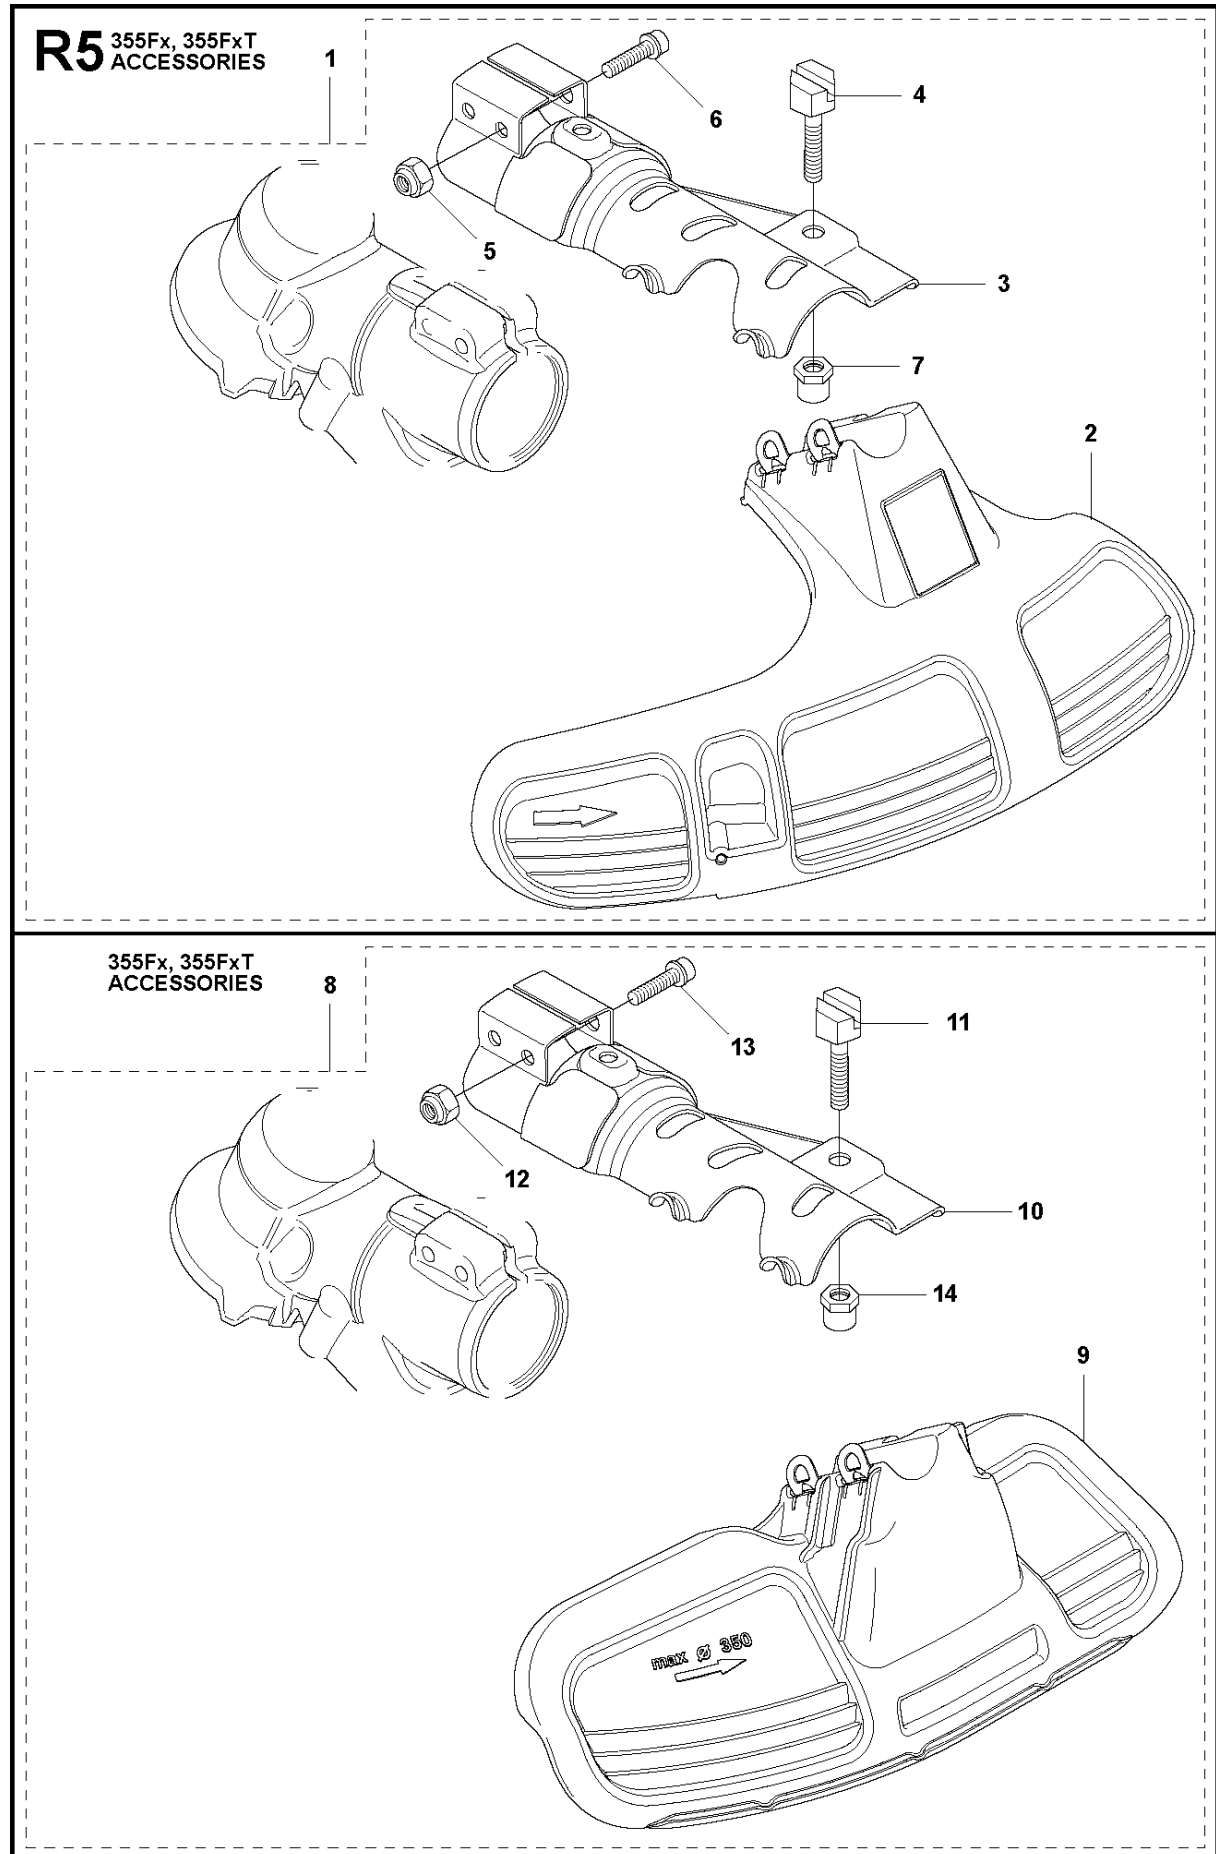

ACCESSORIES

355 FRM, 2011-01

Ref	Part No	Description	Remark	QTY KIT	
1	502 46 50-01	TRIMMER GUARD	Incl. Pos. 2-7	1	
2	544 10 74-02	TRIMMER GUARD		1	1
3	544 89 57-01	ATTACHMENT PLATE		1	1
4	537 18 95-01	SCREW		1	1
5	732 21 16-01	LOCK NUT		2	1
6	725 53 76-55	SCREW IHSCM		2	1
7	505 43 67-01	SPACING SLEEVE		1	1
8	502 46 49-01	GRASS BLADE GUARD	Incl. Pos. 9-14	1	
9	544 16 03-01	TRIMMER GUARD		1	8
10	544 89 57-01	ATTACHMENT PLATE		1	8
11	537 18 95-01	SCREW		1	8
12	732 21 16-01	LOCK NUT		2	8
13	725 53 76-55	SCREW IHSCM		2	8
14	505 43 67-01	SPACING SLEEVE		1	8