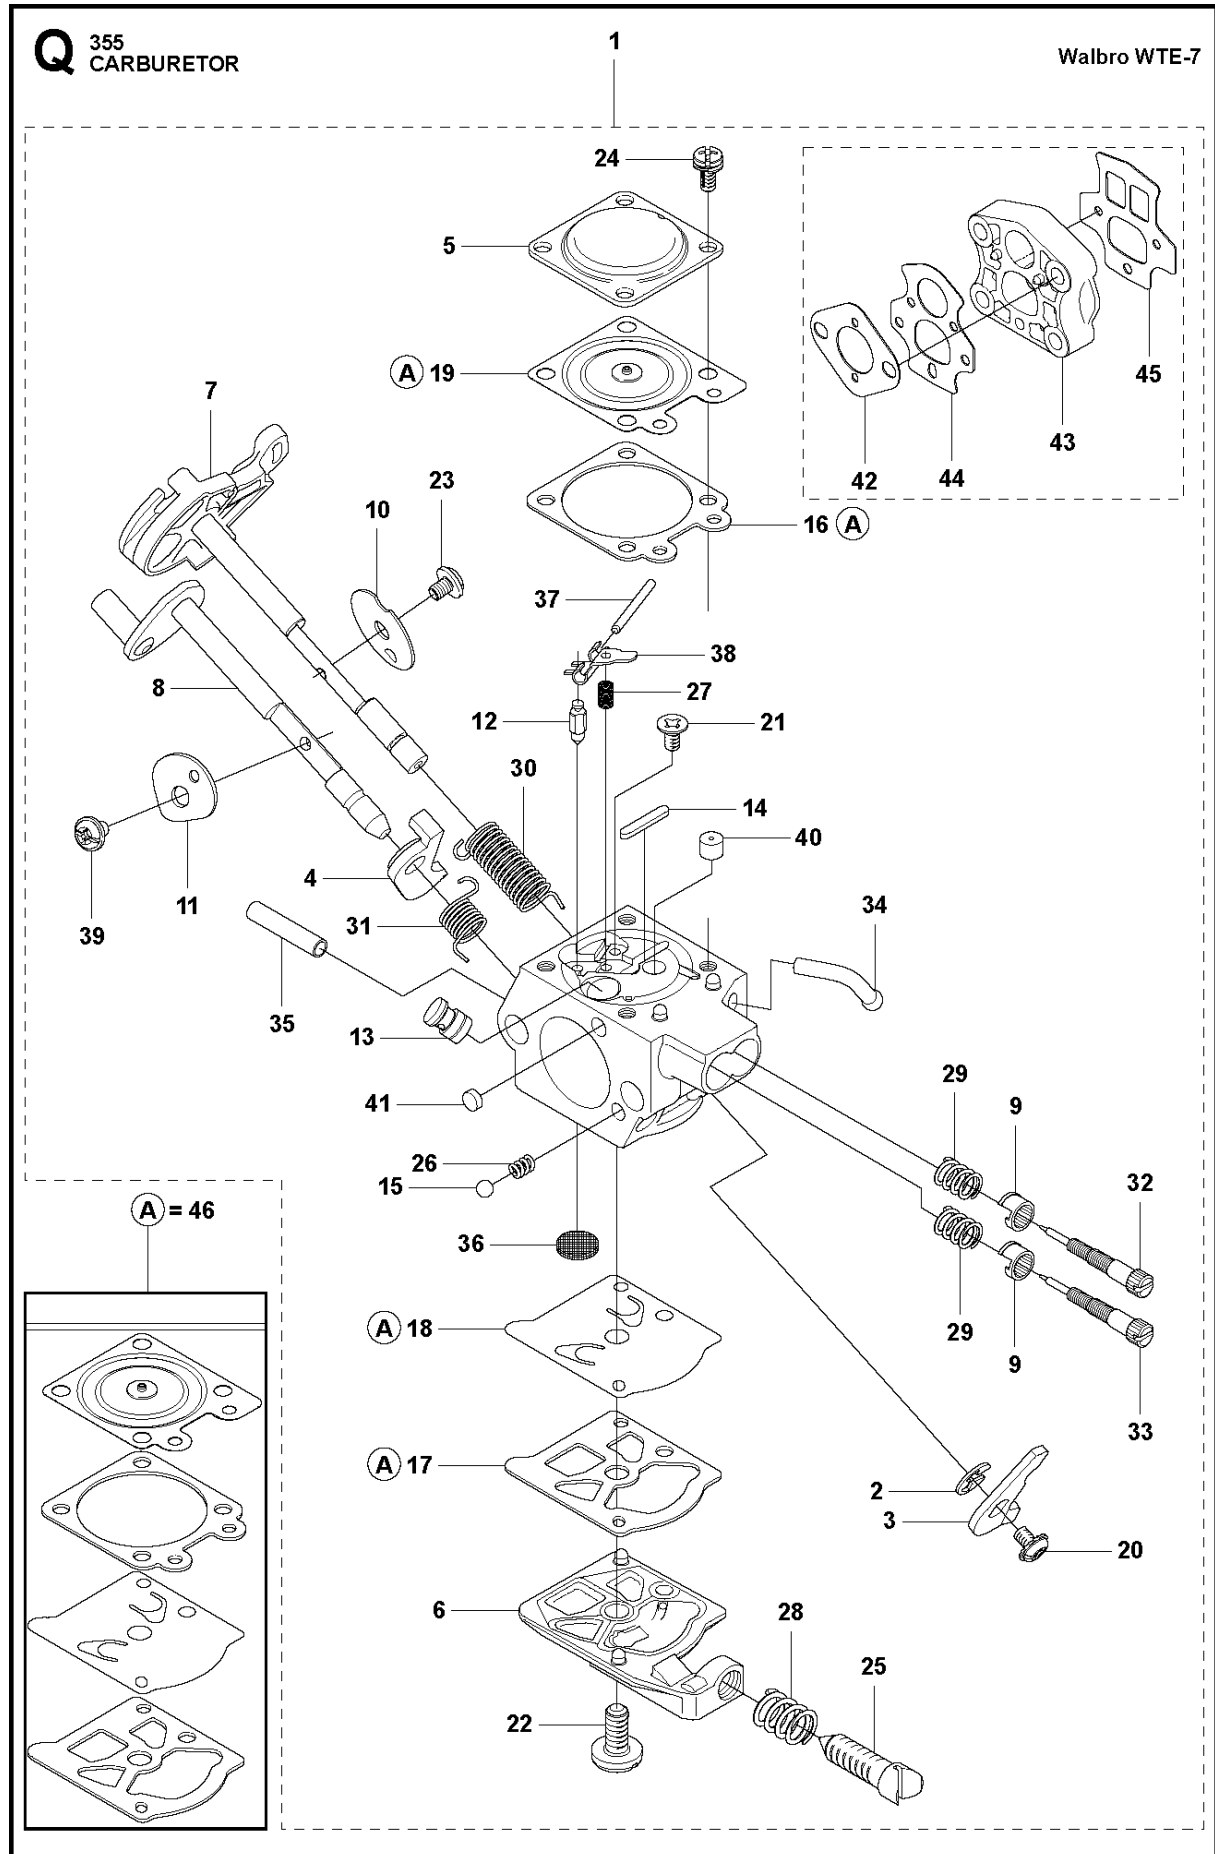

CARBURETOR

355 FRM, 2011-01

Ref	Part No	Description	Remark	QTY	KIT
1	510 24 20-01	CARBURETTOR	Walbro WTE7 Incl. Pos. 2-45	1	
2	505 31 67-36	RING		1	1
3	544 97 07-01	LEVER		1	1
4	544 17 77-01	LEVER		1	1
5	505 31 67-54	LOCK STYRMEMBRAN		1	1
6	503 58 43-01	COVER		1	1
7	544 04 36-01	SHAFT		1	1
8	544 04 40-01	SHAFT		1	1
9	544 97 08-01	LIMITER CAP		2	1
10	505 42 71-01	VALVE		1	1
11	537 10 96-01	VALVE		1	1
12	503 56 34-01	NEEDLE VALVE		1	1
13	502 84 68-01	NOZZLE ASSY		1	1
14	502 84 69-01	PLUG		1	1
15	501 46 85-01	BALL		1	1
16	504 35 09-06	GASKET		1	1, 42
17	504 13 09-06	GASKET		1	1, 42
18	502 21 36-01	DIAPHRAGM PUMP		1	1, 42
19	502 84 70-01	DIAPHRAGM		1	1, 42
20	501 46 87-01	SCREW		1	1
21	502 84 71-01	SCREW		1	1
22	501 46 69-01	SCREW		1	1
23	537 00 34-01	SCREW		1	1
24	503 10 87-01	SCREW		4	1
25	537 40 82-01	SCREW		1	1
26	501 46 84-01	SPRING		1	1
27	501 79 59-01	SPRING		1	1
28	501 66 78-01	SPRING		1	1
29	544 97 10-01	SPRING		2	1
30	544 17 76-01	SPRING		1	1
31	544 97 11-01	SPRING		1	1
32	502 84 72-01	NEEDLE		1	1
33	502 84 73-01	NEEDLE		1	1
34	544 97 15-01	FITTING		1	1
35	544 97 16-01	FITTING		1	1
36	501 66 61-01	SCREEN		1	1
37	505 52 01-25	PIN		1	1
38	502 84 74-01	LEVER		1	1
39	544 11 15-01	SCREW		1	1
40	505 42 69-01	JET		1	1
41	503 57 43-01	PLUG		1	1
42	TBD	TBD	Delivered with 510 24 20-01. Separate spare part, see page J.	1	1
43	TBD	TBD	Delivered with 510 24 20-01. Separate spare part, see page J.	1	1
44	TBD	TBD	Delivered with 510 24 20-01. Separate spare part, see page J.	1	1
45	TBD	TBD	Delivered with 510 24 20-01. Separate spare part, see page J.	1	1
46	515 99 96-01	KIT		1