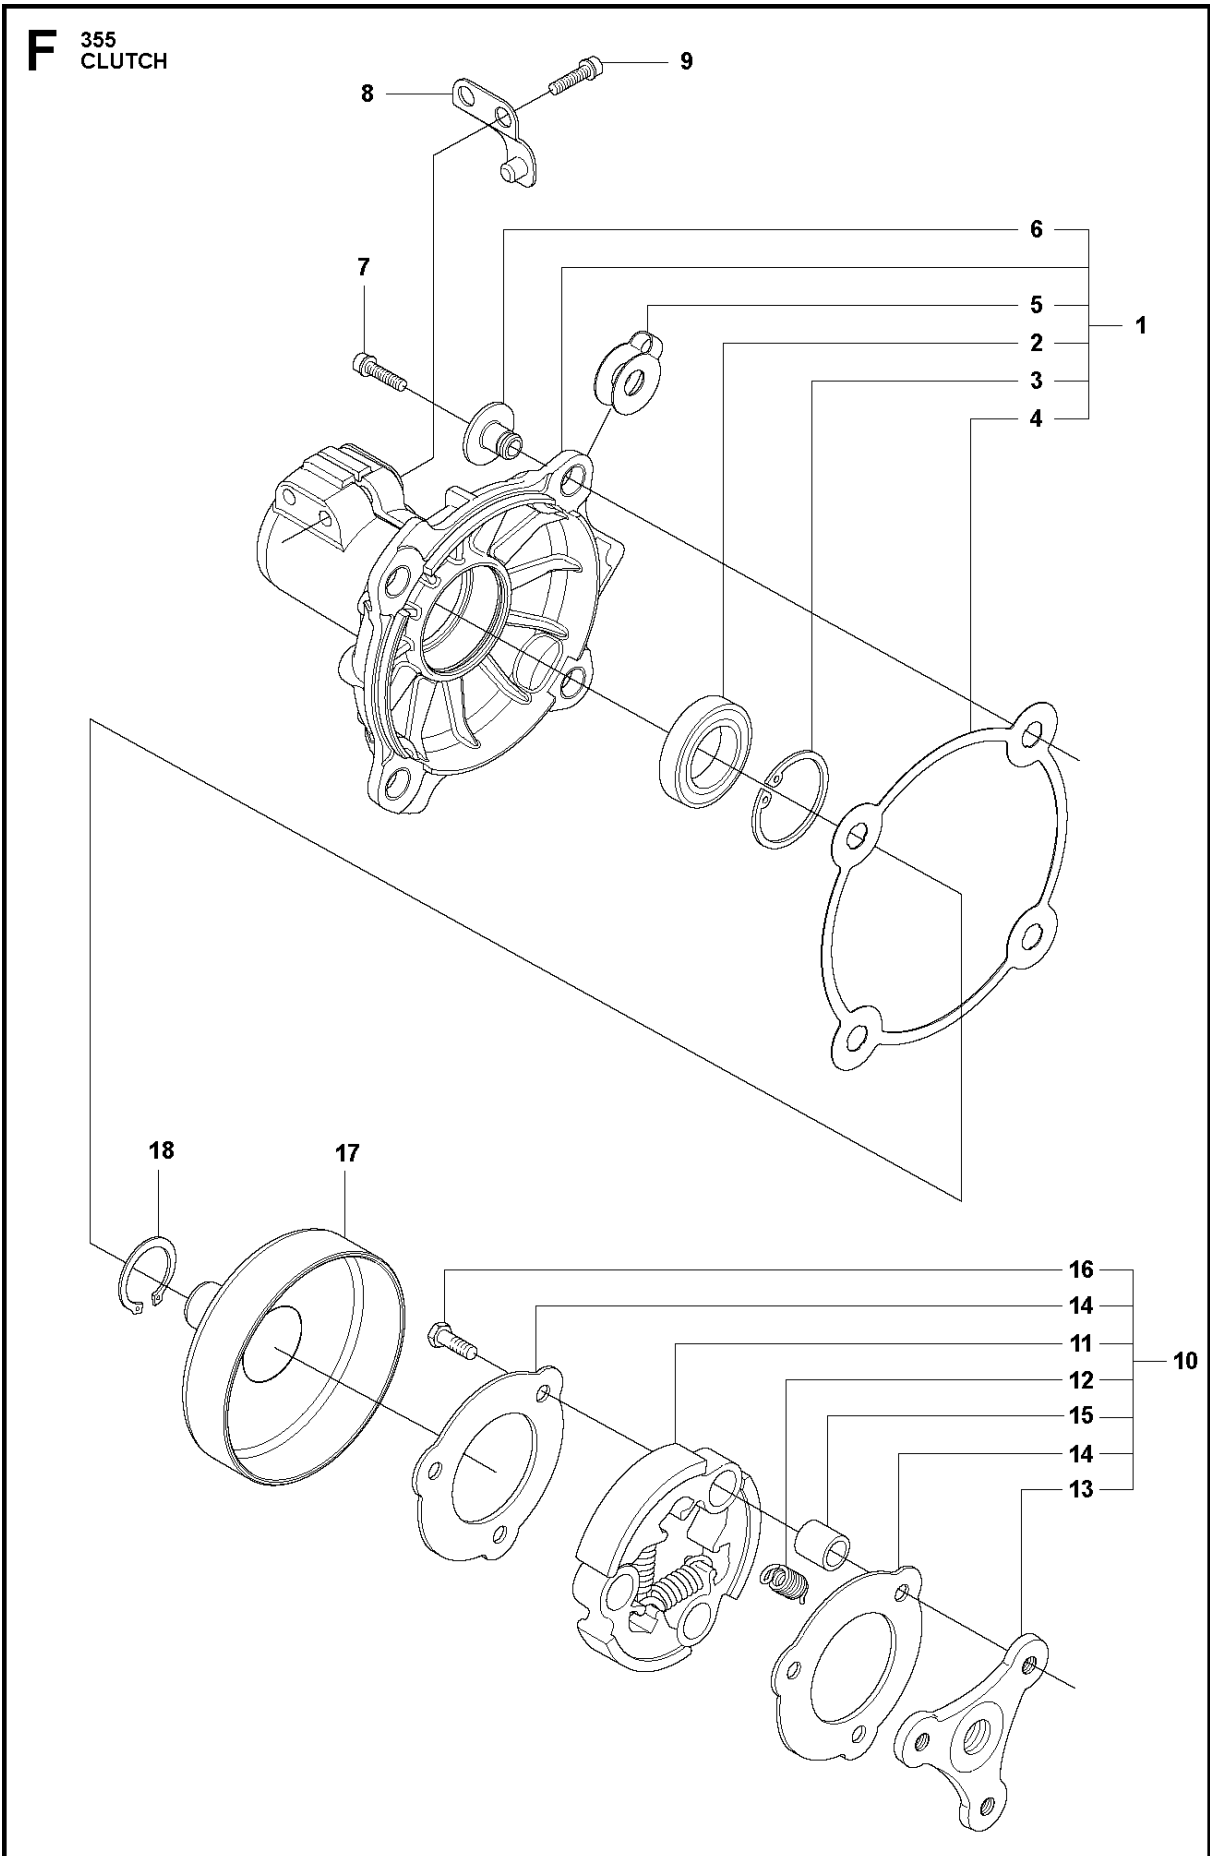

THROTTLE CONTROLS

355 FRM, 2011-01

Ref	Part No	Description	Remark	QTY	KIT
1	504 20 98-04	THROTTLE HANDLE ASSY	Incl. Pos. 2-10	1	
2	537 18 08-11	HANDLE HALF		1	1
3	537 18 07-11	HANDLE HALF		1	1
4	537 16 07-01	STARTER THROTTLE LOC		1	1
5	506 49 77-01	THROTTLE CONTROL	Kit	1	1
6	537 17 42-01	SPRING THROTTLE TRIG		1	1
7	537 17 43-01	SPRING		1	1
8	503 21 66-18	SCREW IHSCF		2	1
9	503 20 07-35	SCREW IHSCFM		1	1
10	503 22 10-13	HEXAGON NUT		1	1
11	537 41 90-01	SWITCH		1	
12	537 17 28-03	HANDLE		1	
13	537 17 29-02	BRACKET		1	
14	503 20 02-45	SCREW IHSCFM		1	
15	731 23 14-05	HEXAGON NUT		1	
16	503 95 86-03	HANDLEBAR		1	
17	537 12 91-01	HANDLE BRACKET		1	
18	537 12 90-01	HANDLEBAR BRACKET		1	
19	502 20 38-01	KNOB		1	
20	725 23 84-85	SCREW EHHM		1	
21	503 20 07-78	SCREW IHSCFM		2	
22	502 28 21-01	WASHER		1	
23	544 20 31-01	WIRING	Rx, FRM	1	
23	544 20 31-02	WIRING	Only for model Fx. (Canada)	1	

CLUTCH

355 FRM, 2011-01

Ref	Part No	Description	Remark	QTY KIT	
1	502 49 35-05	CLUTCH COVER ASSY	Incl. Pos. 2-6	1	
2	738 22 02-19	BALL BEARING		1	1
3	735 31 33-10	CIRCLIP		1	1
4	544 90 81-01	WASHER		1	1
5	544 09 36-01	SPRING PLATE		4	1
6	544 09 35-01	SPACING SLEEVE		4	1
7	503 20 07-78	SCREW IHSCFM		4	
8	544 29 48-01	LOCKING PLATE		1	
9	725 53 72-65	SCREW IHSCM		2	
10	537 40 40-02	CLUTCH ASSY	Incl. Pos. 11-16	1	
11	537 40 37-01	CLUTCH SHOE		1	10
12	505 43 53-01	CLUTCH SPRING	Ø 1.7 mm	3	10
13	537 40 36-01	CLUTCH HUB		1	10
14	544 89 28-01	WASHER		2	10
15	537 13 54-01	BEARING BUSH		3	10
16	503 20 18-02	SCREW EHHM		3	10
17	575 86 16-01	CLUTCH DRUM ASSY		1	
18	735 31 17-00	CIRCLIP		1	