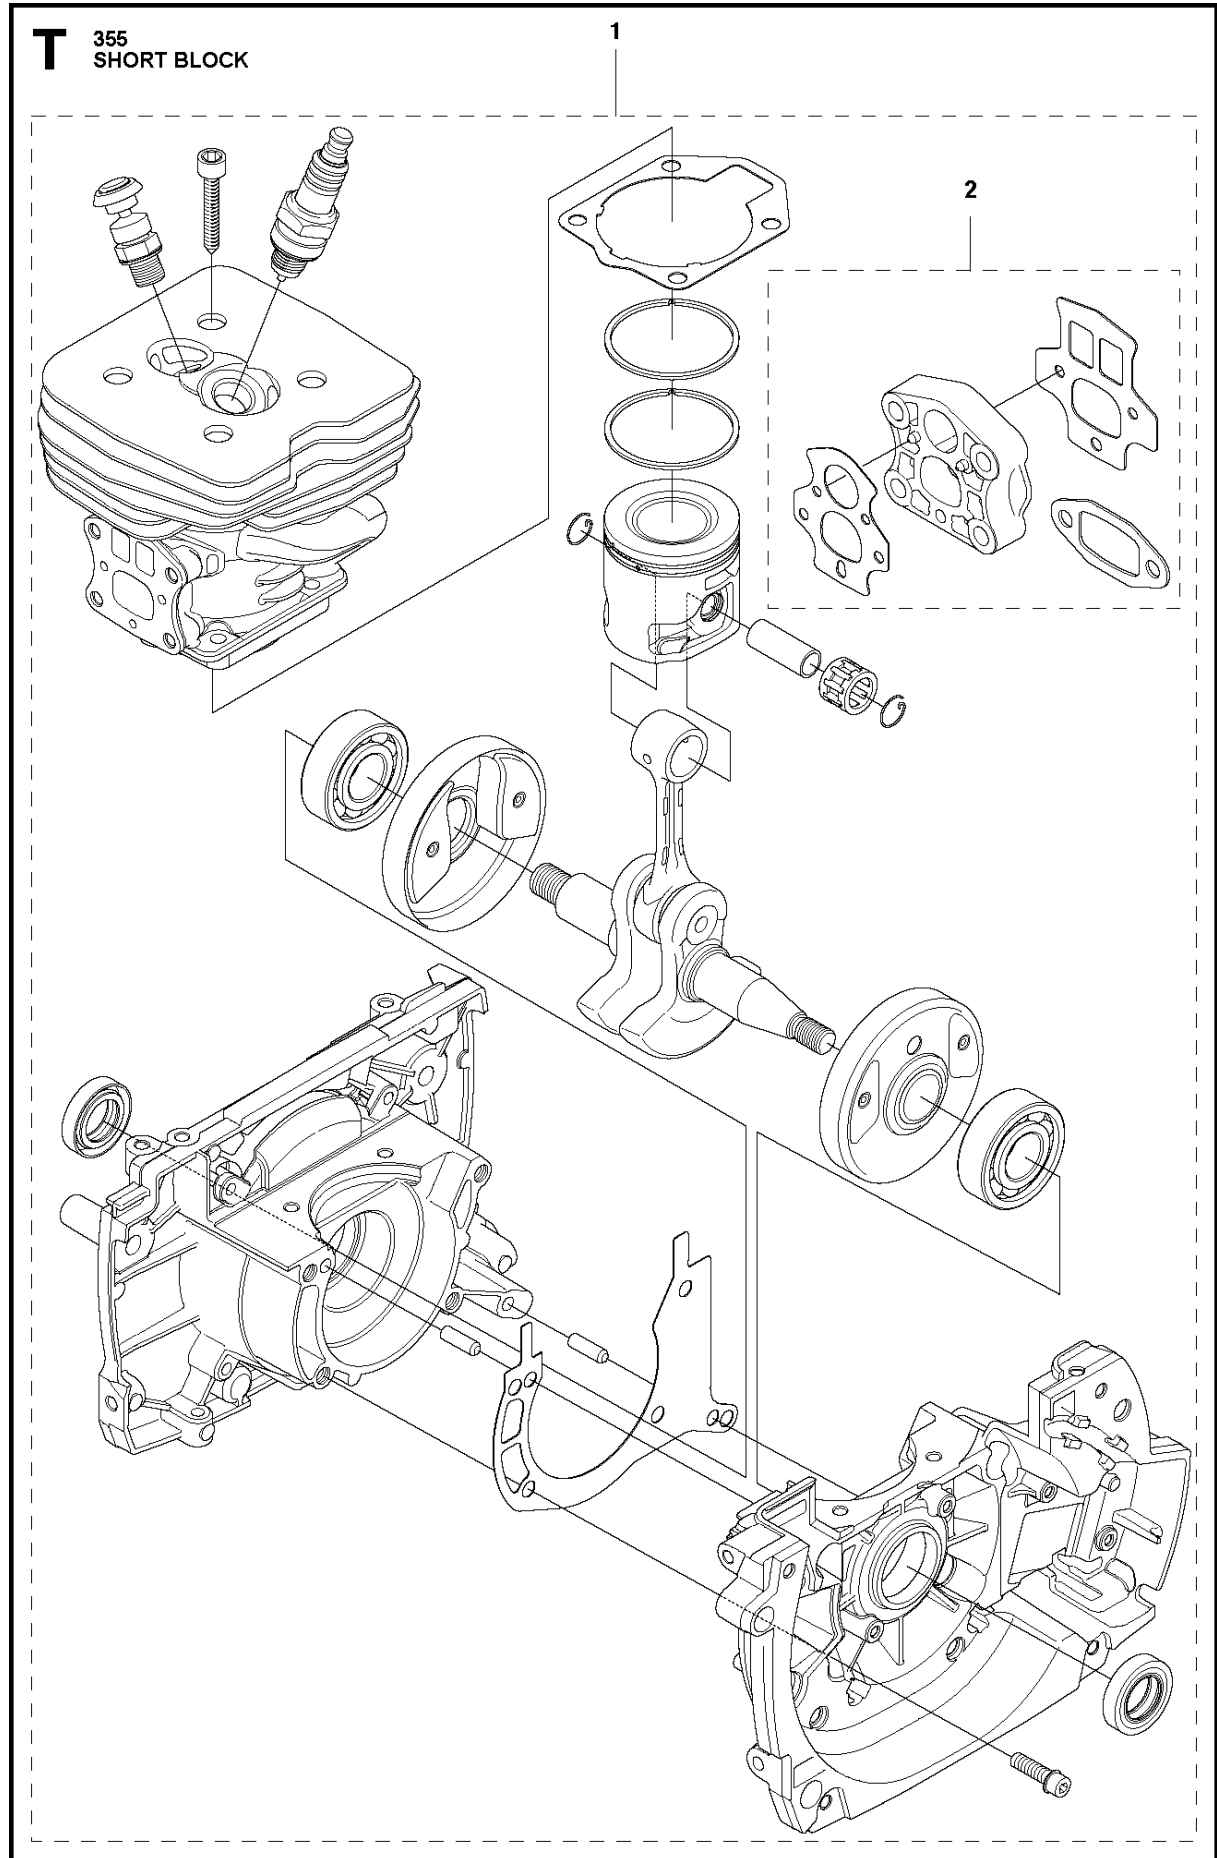

Ref	Part No	Description	Remark	QTY	KIT
1	576 79 88-01	SHORT BLOCK	Assembled	1	
2	576 79 87-01	GASKET KIT		1	1