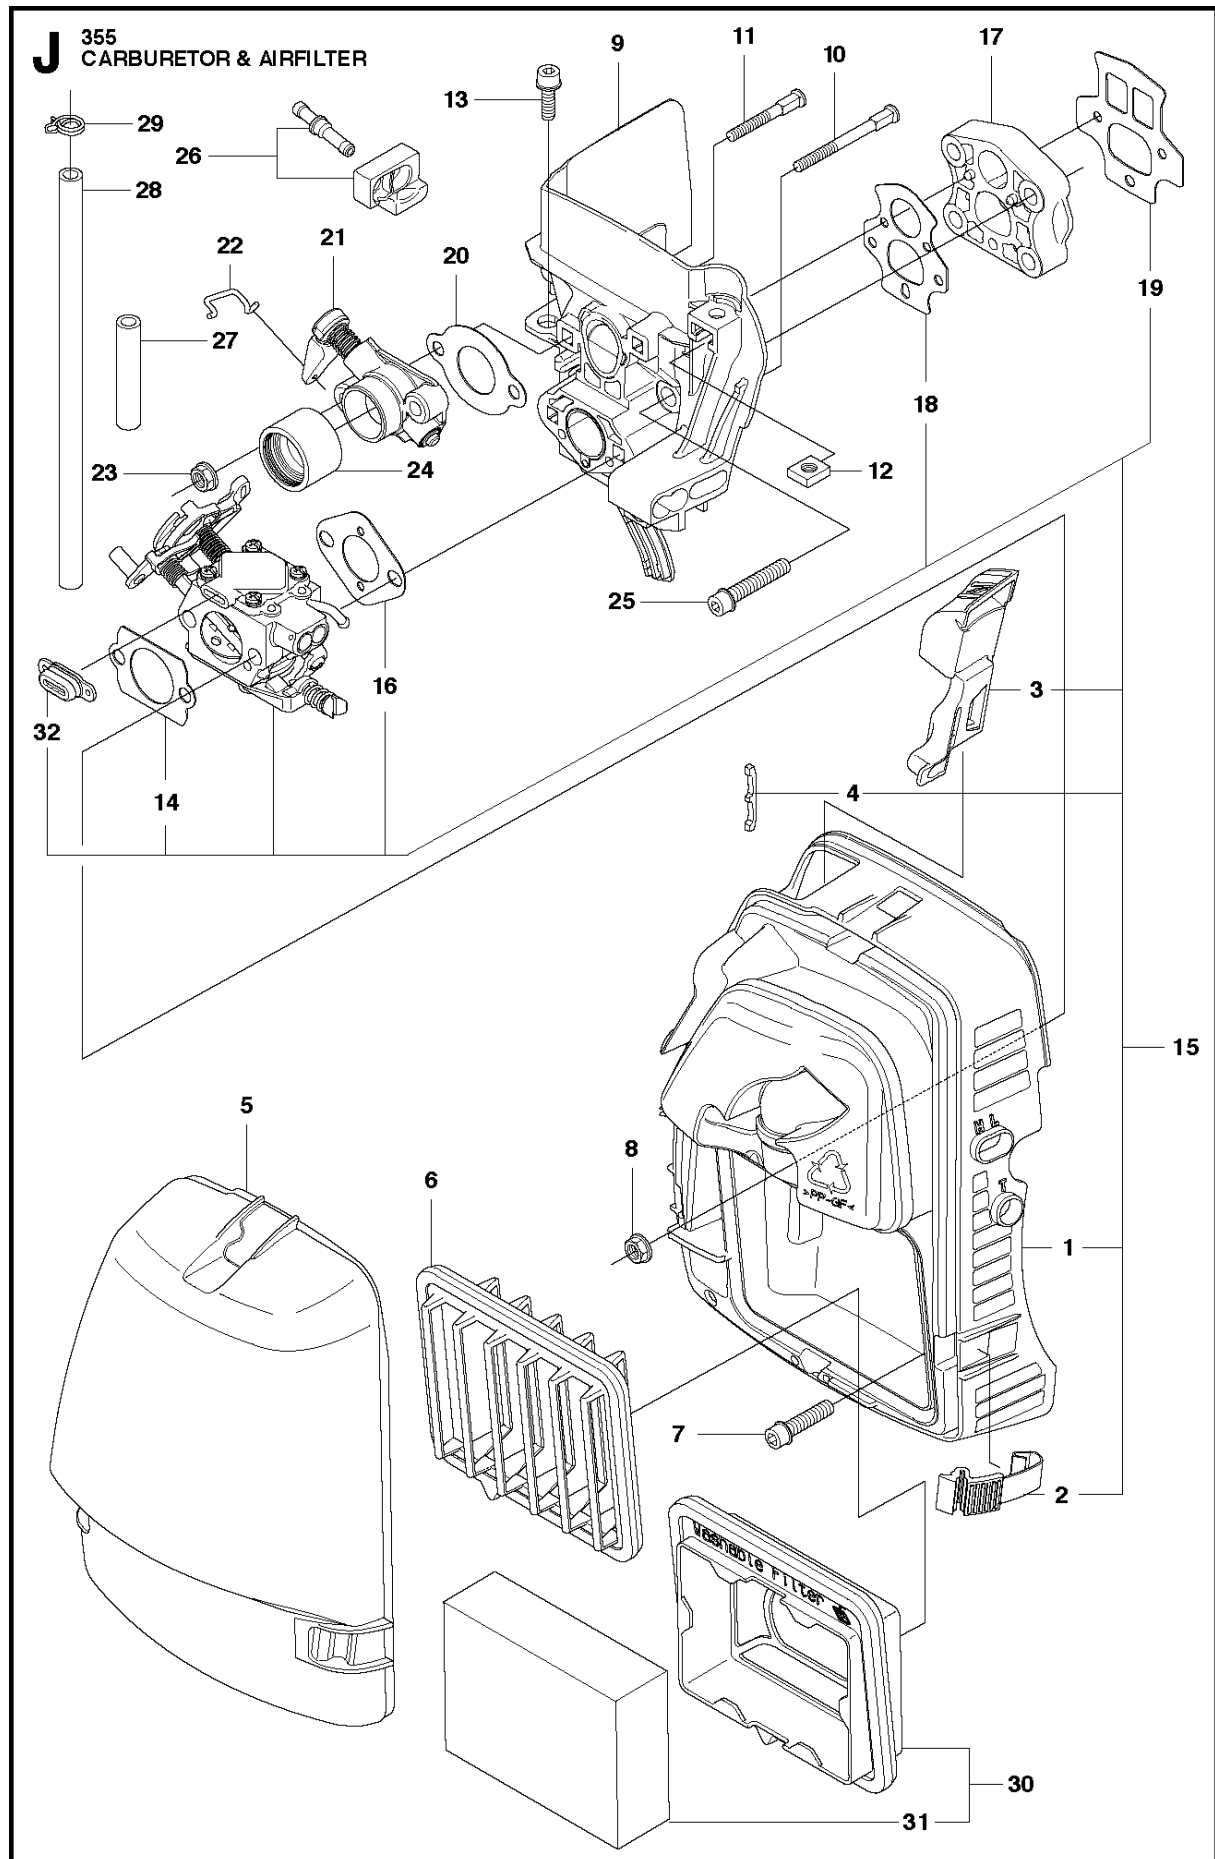

CARBURETOR & AIR FILTER

355 FRM, 2011-01

Ref	Part No	Description	Remark	QTY	KIT
1	537 41 25-03	FILTER HOLDER		1	15
2	503 74 01-02	SNAP LOCKING		3	1, 15
3	537 35 26-01	CHOKE CONTROL		1	1, 15
4	537 38 78-01	GROMMET		1	1, 15
5	537 41 01-01	FILTER COVER		1	
6	537 41 08-01	FILTER	Nylon 80/32 Winter	1	
6	537 41 08-02	FILTER	Nylon 44/27	1	
6	537 41 08-03	FILTER	Flock	1	
7	503 20 07-76	SCREW IHSCFM		2	
8	731 71 14-51	HEXAGON NUT FLANGE		2	
9	537 35 04-01	INSULATION WALL		1	
10	503 98 81-01	SCREW		2	
11	503 98 81-04	SCREW		2	
12	503 22 65-04	SQUARE NUT		1	
13	503 20 07-76	SCREW IHSCFM		1	
14	544 42 99-01	GASKET		1	15
15	586 15 40-01	CARBURETTOR KIT		1	
16	510 04 37-01	GASKET		1	15
17	544 04 33-01	MANIFOLD		1	
18	544 04 30-01	GASKET		1	15
19	544 04 31-01	GASKET		1	15
20	544 16 08-01	GASKET		1	
21	544 21 40-01	VALVE HOUSING		1	
22	544 84 78-01	LINK		1	
23	731 71 14-51	HEXAGON NUT FLANGE		2	
24	537 41 05-01	INLET PIPE		1	
25	503 20 07-80	SCREW IHSCFM		4	
26	544 16 15-01	GROMMET	Kit	1	
27	537 42 58-02	SUCTION HOSE		1	
28	544 32 49-14	FUEL HOSE		1	
29	544 34 86-01	HOSE CLAMP		1	
30	505 03 47-01	FILTER	Rx, Incl. Pos. 31	1	
31	505 03 10-02	FILTER		1	30
32	577 96 93-01	SEALING PLUG		1	15