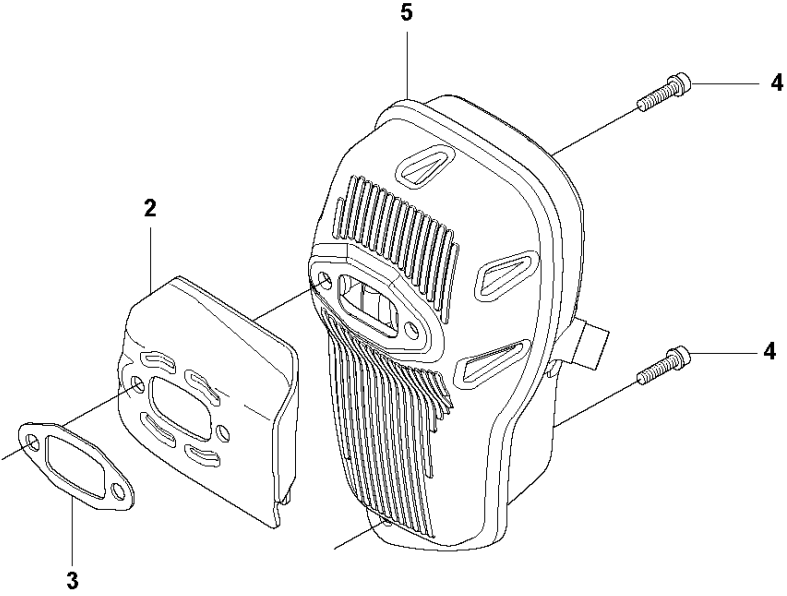

H 355
MUFFLER

MUFFLER

355 FRM, 2011-01

Ref	Part No	Description	Remark	QTY KIT
1	537 36 03-01	MUFFLER ASSY	Mesh	1
2	537 34 57-01	PLATE		1
3	503 82 11-01	GASKET		1
4	503 20 02-20	SCREW IHSCFM		3
5	504 03 79-01	MUFFLER	Pipe	1