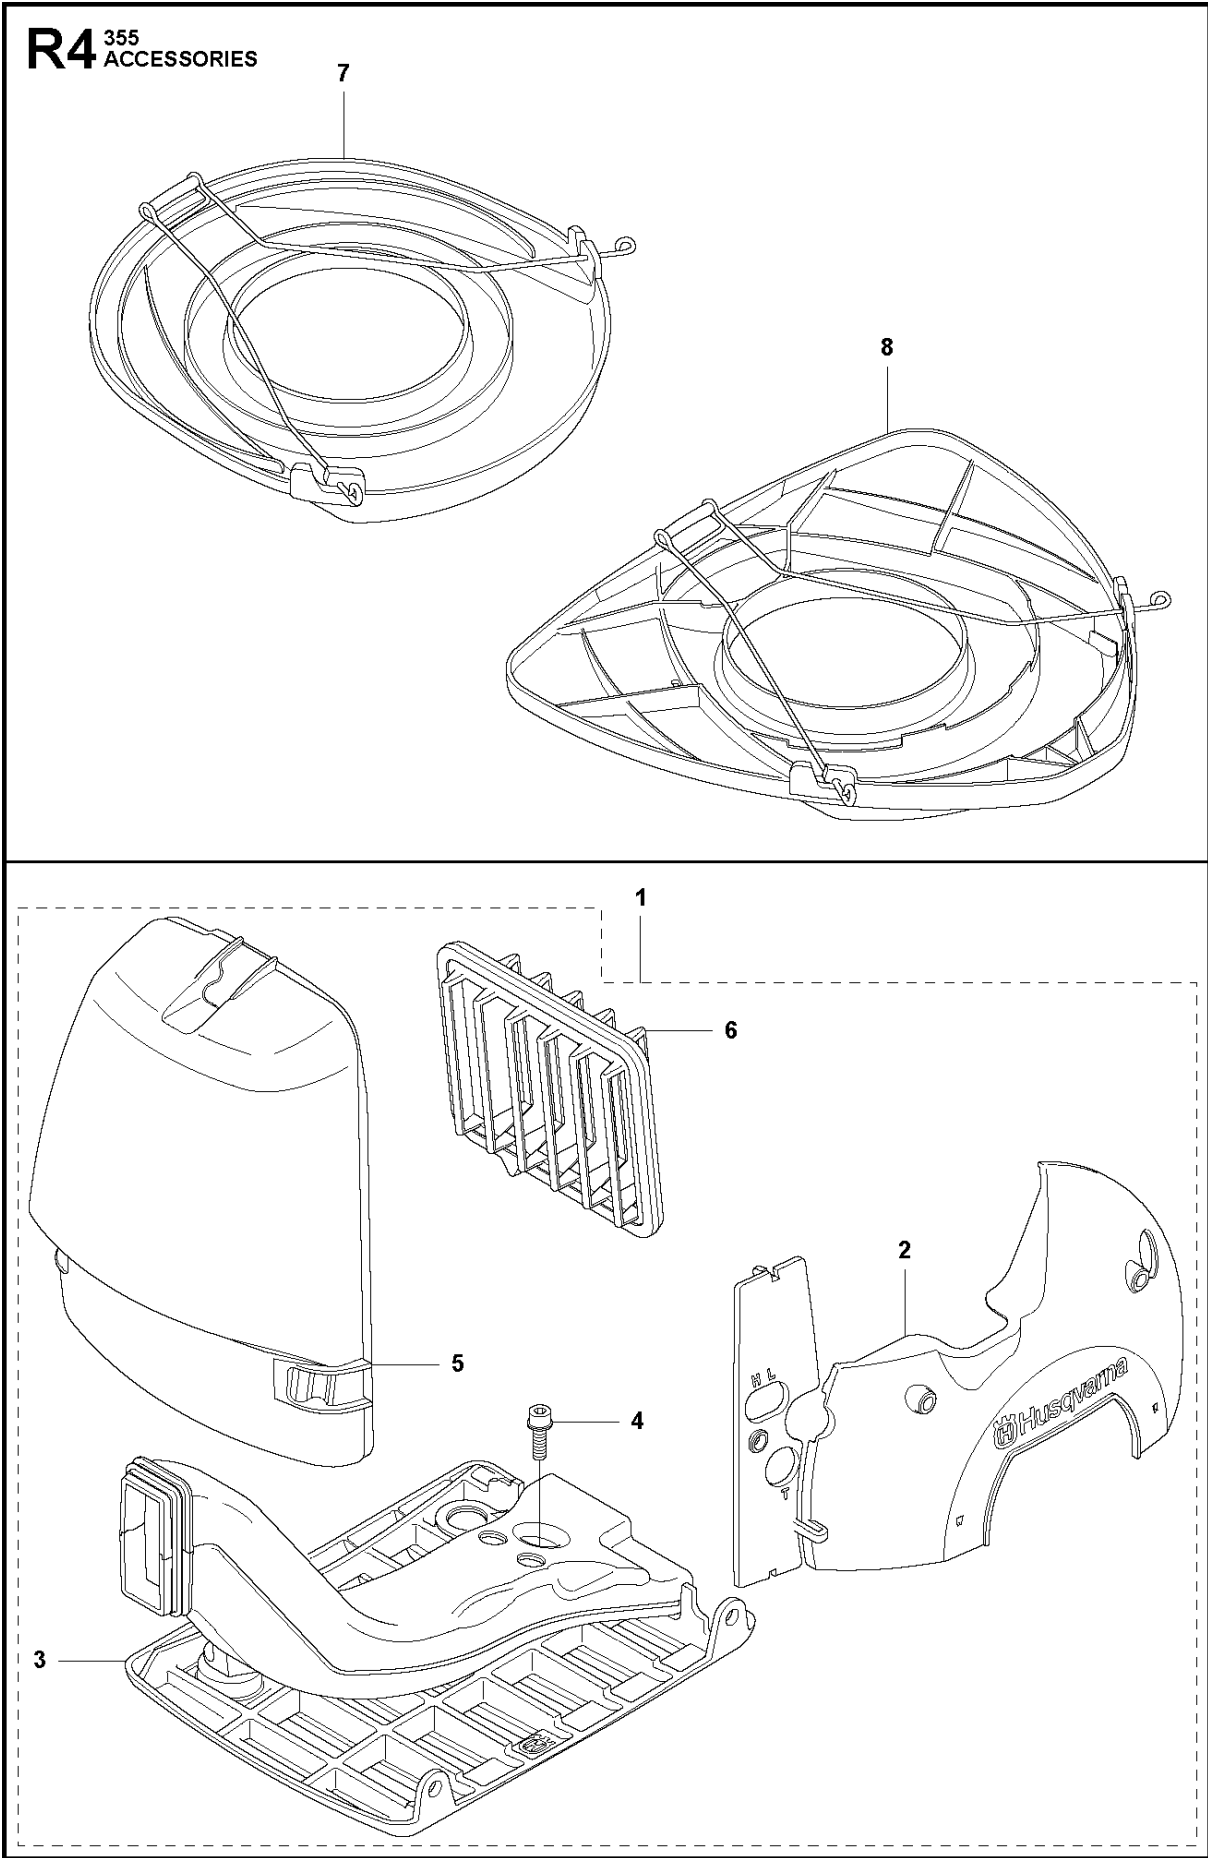

ACCESSORIES

355 FRM, 2011-01

Ref	Part No	Description	Remark	QTY KIT	
1	502 43 58-01	WINTER KIT	Winter kit Incl. Pos. 2-6	1	
2	544 95 28-01	WINTER COVER		1	1
3	537 35 10-01	AIR DUCT		1	1
4	503 21 07-16	SCREW IHSC T		1	1
5	544 87 02-01	COVER		1	1
6	537 41 08-01	FILTER		1	1
7	537 31 29-01	TRANSPORT GUARD		1	
8	544 35 91-01	TRANSPORT GUARD		1