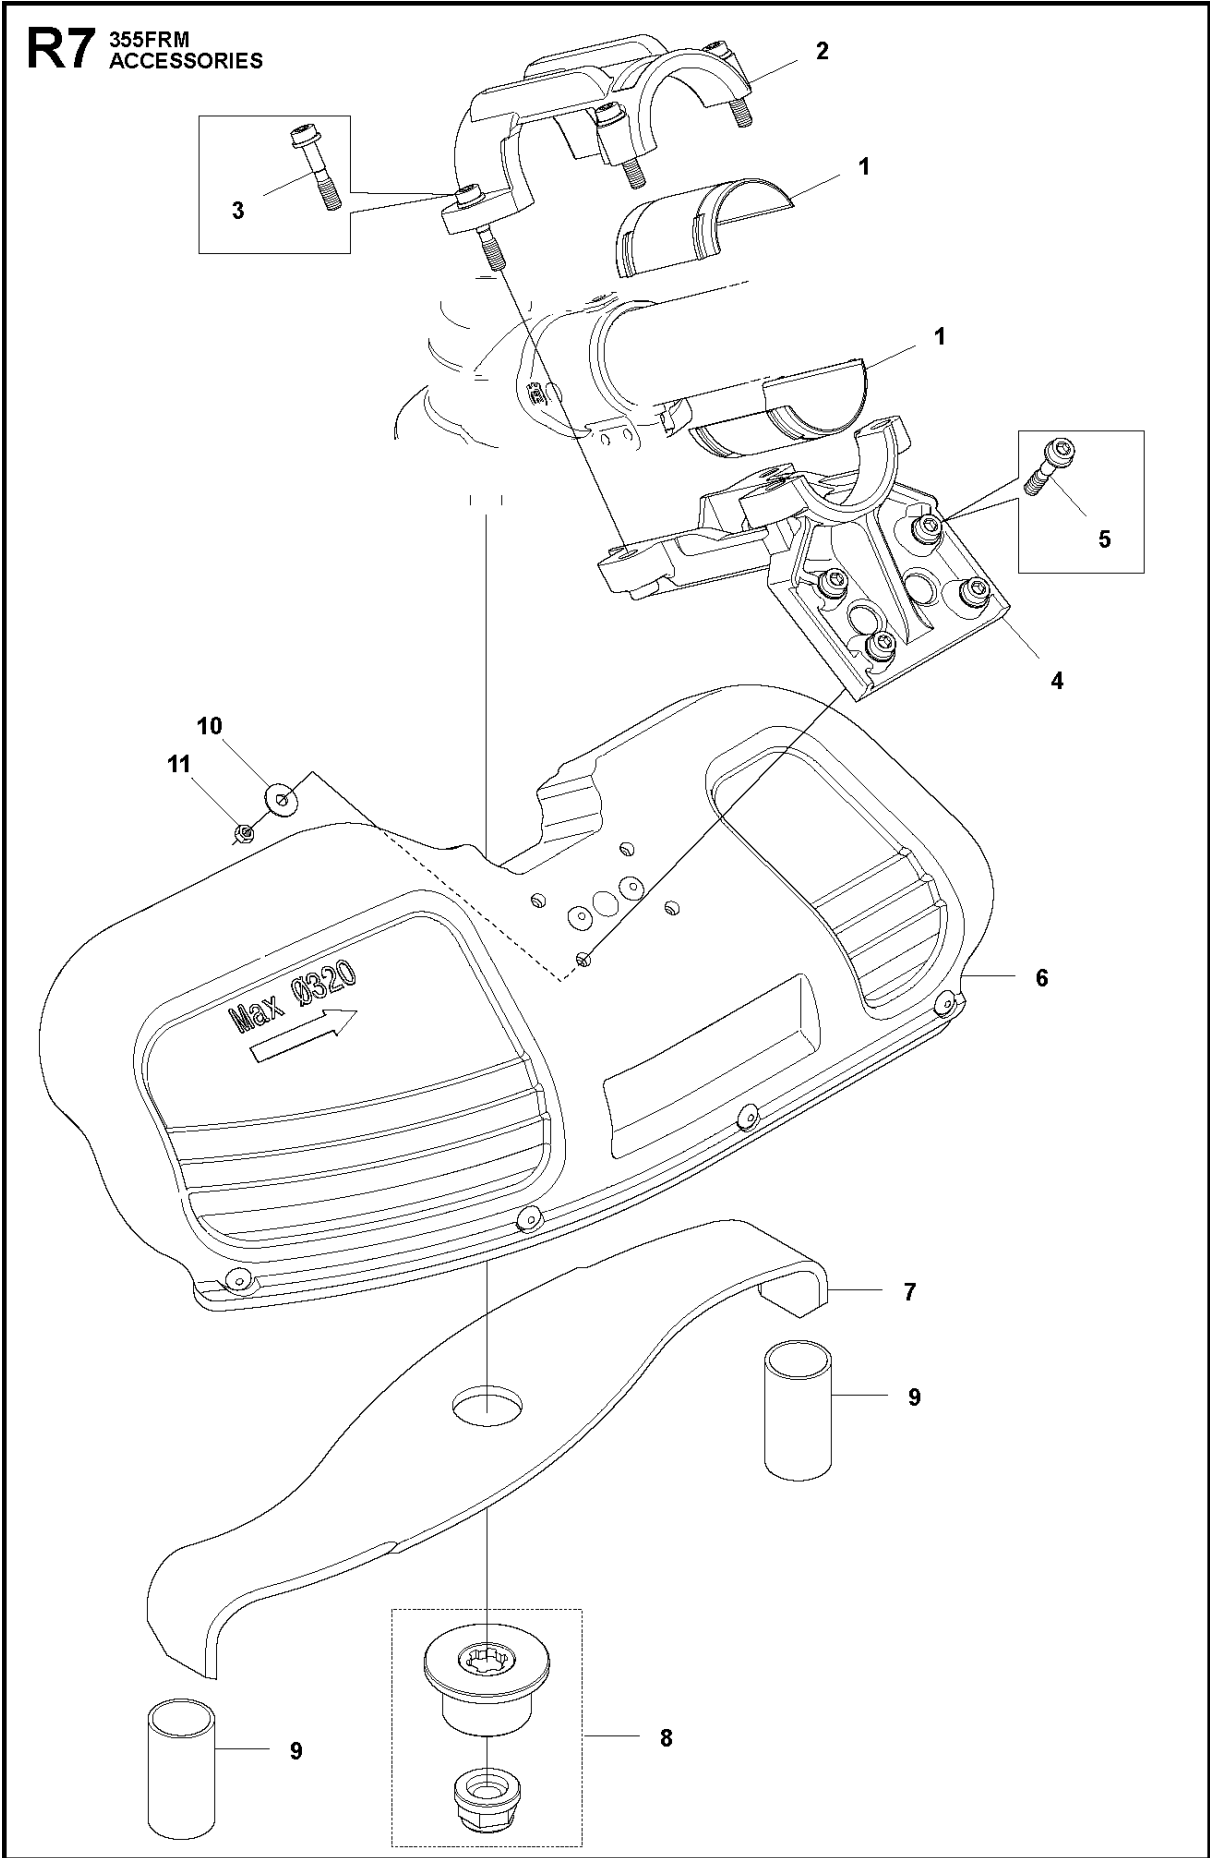

ACCESSORIES

355 FRM, 2011-01

Ref	Part No	Description	Remark	QTY	KIT
1	505 12 17-01	BUSHING		2	
2	501 32 14-01	CLAMP	Spare part incl. Screws Pos. 3	1	
3	573 99 43-04	SCREW IHSCFMO	Captive Screw M5	4	2
4	501 32 17-01	BRACKET	Spare part incl. Screws Pos. 5	1	
5	573 99 43-04	SCREW IHSCFMO	Captive Screw M5	4	4
6	544 02 65-02	BLADE GUARD		1	
7	522 82 54-01	BLADE		1	
8	593 66 59-01	SUPPORT FLANGE		1	
9	537 19 49-01	TRANSPORT GUARD		2	
10	734 11 47-41	WASHER		4	
11	732 21 14-01	LOCK NUT		4