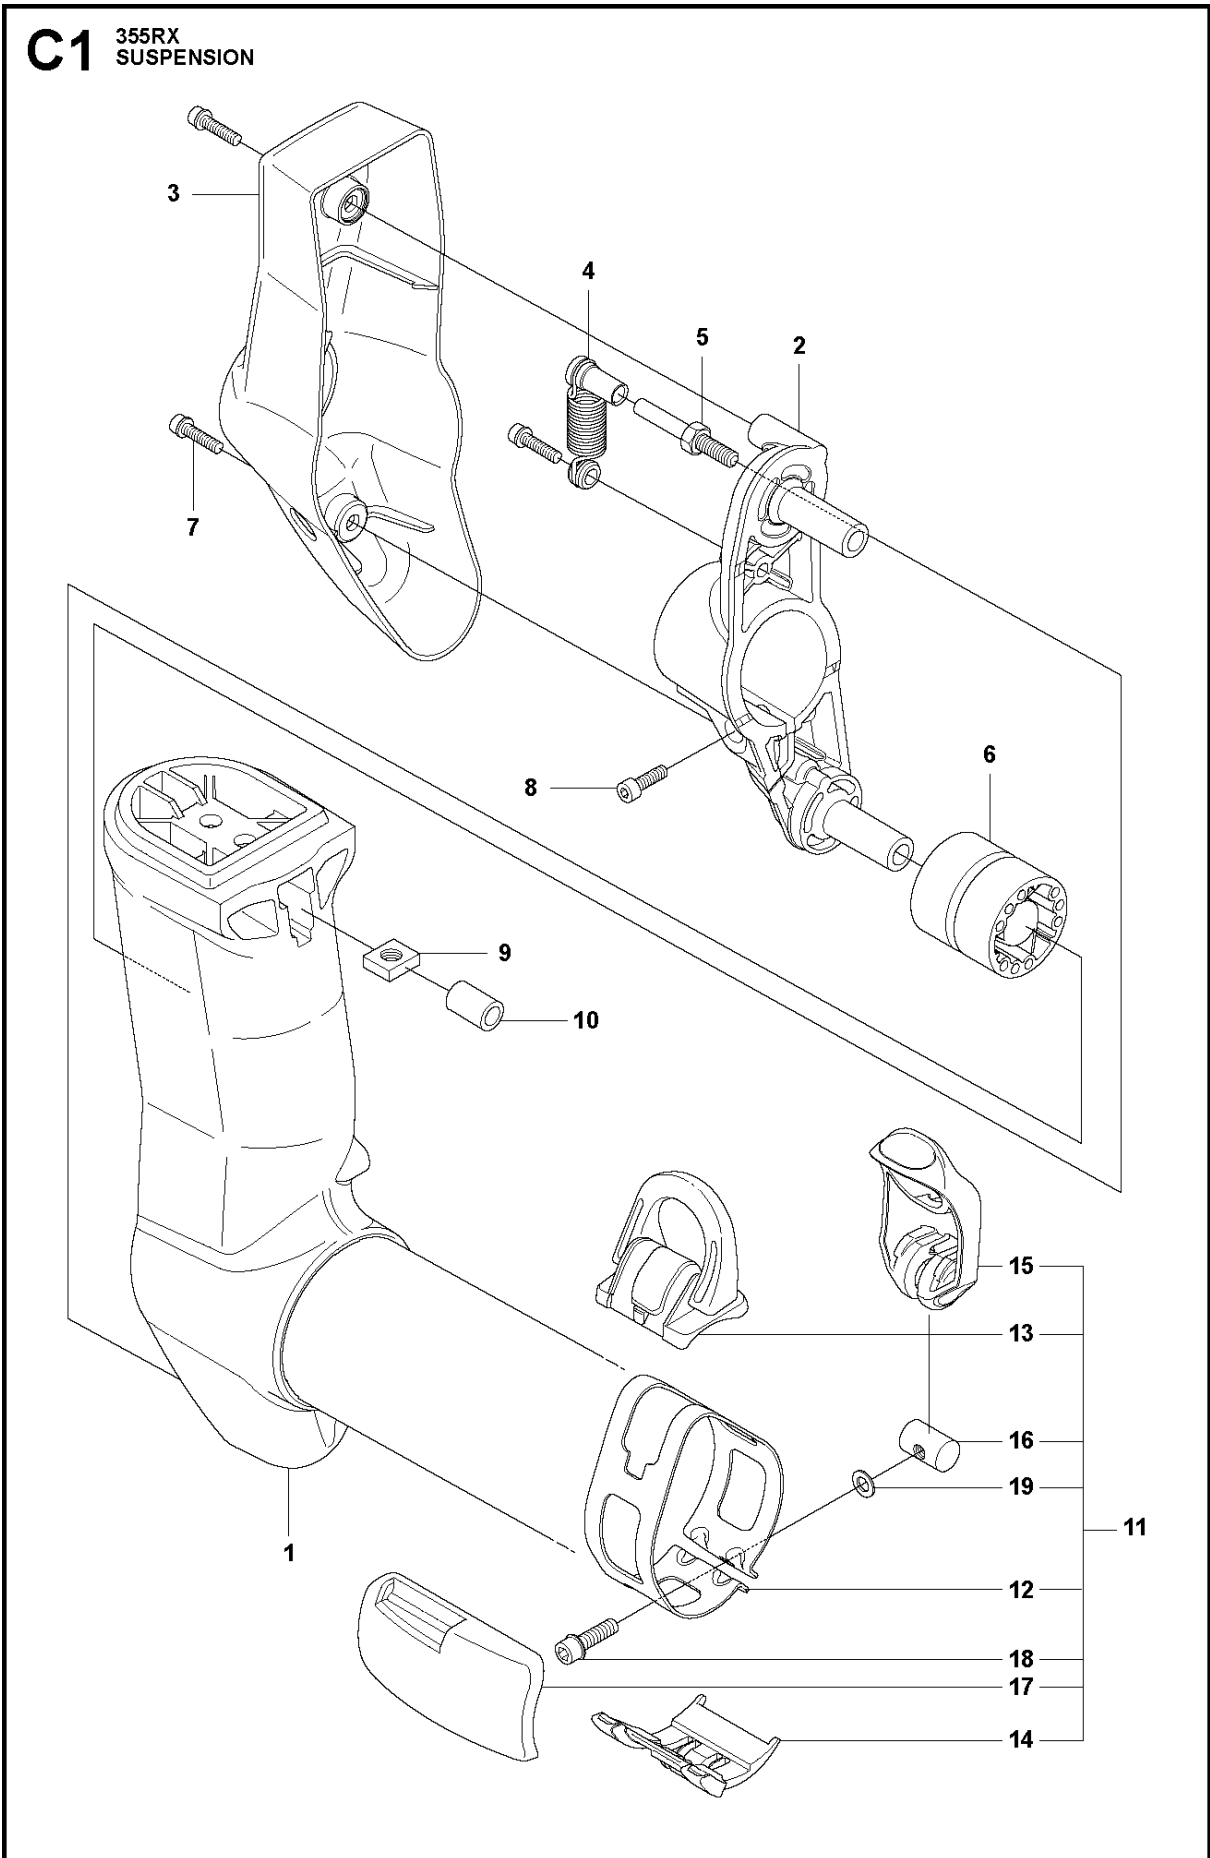

SPARE PARTS LIST

BRUSHCUTTERS/CLEARING SAWS

355 FRM, 2011-01

BEVEL GEAR

355 FRM, 2011-01

Ref	Part No	Description	Remark	QTY KIT	
1	537 42 84-05	BEVEL GEAR	Incl. Pos. 2-13	1	
2	537 42 85-01	GEAR HOUSING		1	1
3	738 21 01-10	BALL BEARING		1	1
4	503 25 25-01	BALL BEARING		1	1
5	735 31 33-10	CIRCLIP		1	1
6	503 25 18-01	BEARING		1	1
7	735 31 17-00	CIRCLIP		1	1
8	735 31 31-10	CIRCLIP		1	1
9	502 43 46-01	GEAR WHEEL KIT	Kit	1	1
10	503 20 15-01	SCREW IHHM		1	1
11	725 53 72-65	SCREW IHSCM		2	1
12	501 36 59-01	ATTACHMENT PLATE		1	1
13	503 20 07-76	SCREW IHSCFM		1	1
14	537 18 95-01	SCREW		1	
15	537 35 14-01	DRIVER	Incl. Pos. 16	1	
16	537 24 03-01	GRASS SEALING		1	15
19	576 65 18-01	SPACING SLEEVE		1	1

BEVEL GEAR

355 FRM, 2011-01

Ref	Part No	Description	Remark	QTY	KIT
1	537 42 82-04	BEVEL GEAR	Incl. Pos. 2-11	1	
2	537 42 83-01	GEAR HOUSING		1	1
3	738 21 01-10	BALL BEARING		1	1
4	503 25 25-01	BALL BEARING		1	1
5	735 31 33-10	CIRCLIP		1	1
6	503 25 18-01	BEARING		1	1
7	735 31 17-00	CIRCLIP		1	1
8	735 31 31-10	CIRCLIP		1	1
9	502 43 47-01	GEAR WHEEL KIT	Kit	1	1
10	503 20 15-01	SCREW IHHM		1	1
11	725 53 72-65	SCREW IHSCM		2	1
12	544 19 78-01	DRIVER		1	

SUSPENSION

355 FRM, 2011-01

Ref	Part No	Description	Remark	QTY	KIT
1	544 40 16-01	SUSPENSION		1	
2	544 37 83-01	RETAINER		1	
3	544 37 85-01	COVER		1	
4	506 06 88-01	SPRING		1	
5	544 36 77-01	PARALLEL PIN		1	
6	544 23 09-01	ANTIVIBRATION ELEMENT		2	
7	503 20 07-74	SCREW IHSCFM		3	
8	725 53 72-65	SCREW IHSCM		1	
9	502 19 71-01	SQUARE NUT		1	
10	503 85 73-02	COVER		1	
11	504 02 38-01	LOOP	Incl. Pos. 12-19	1	
12	537 39 57-01	BAND		1	11
13	537 20 18-03	LOOP		1	11
14	537 42 74-01	GUIDE RAIL		1	11
15	537 42 70-01	LEVER		1	11
16	537 42 73-01	NUT		1	11
17	544 25 07-01	WEAR PROTECTION		1	11
18	503 20 07-25	SCREW IHSCFM		1	11
19	503 23 00-11	WASHER		1	11