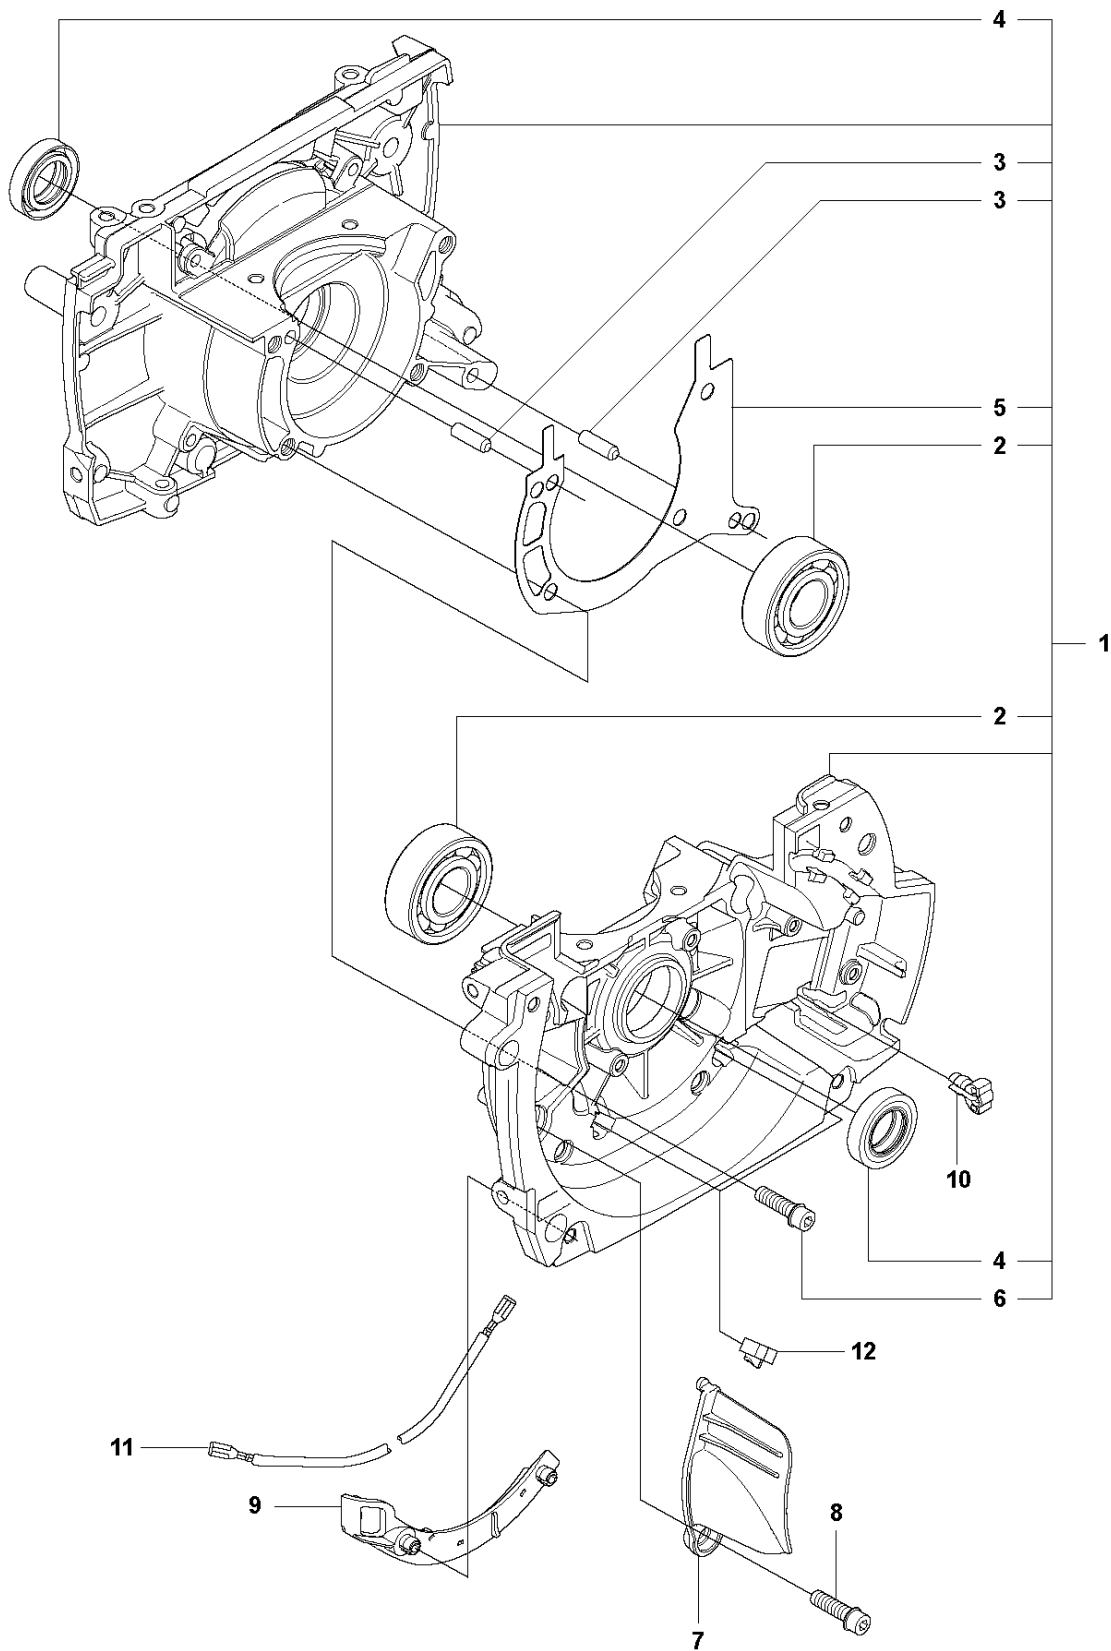

P 355
CRANKCASE

CRANKCASE

355 FRM, 2011-01

Ref	Part No	Description	Remark	QTY KIT	
1	544 95 25-01	CRANKCASE	Incl. Pos. 2-6	1	
2	503 25 08-01	BEARING		2	1
3	720 13 07-10	PARALLEL PIN		2	1
4	503 26 02-04	SEALING RING		2	1
5	537 34 67-01	CRANKCASE		1	1
6	725 53 33-55	SCREW IHSCM		5	1
7	544 09 45-01	NOZZLE		1	
8	503 20 25-16	SCREW IHSCM		1	
9	544 09 44-01	CABLE HOLDER		1	
10	540 07 01-01	RETAINER		1	
11	544 33 18-01	SHORT CIRCUIT CABLE		1	
12	501 04 44-01	RETAINER		2