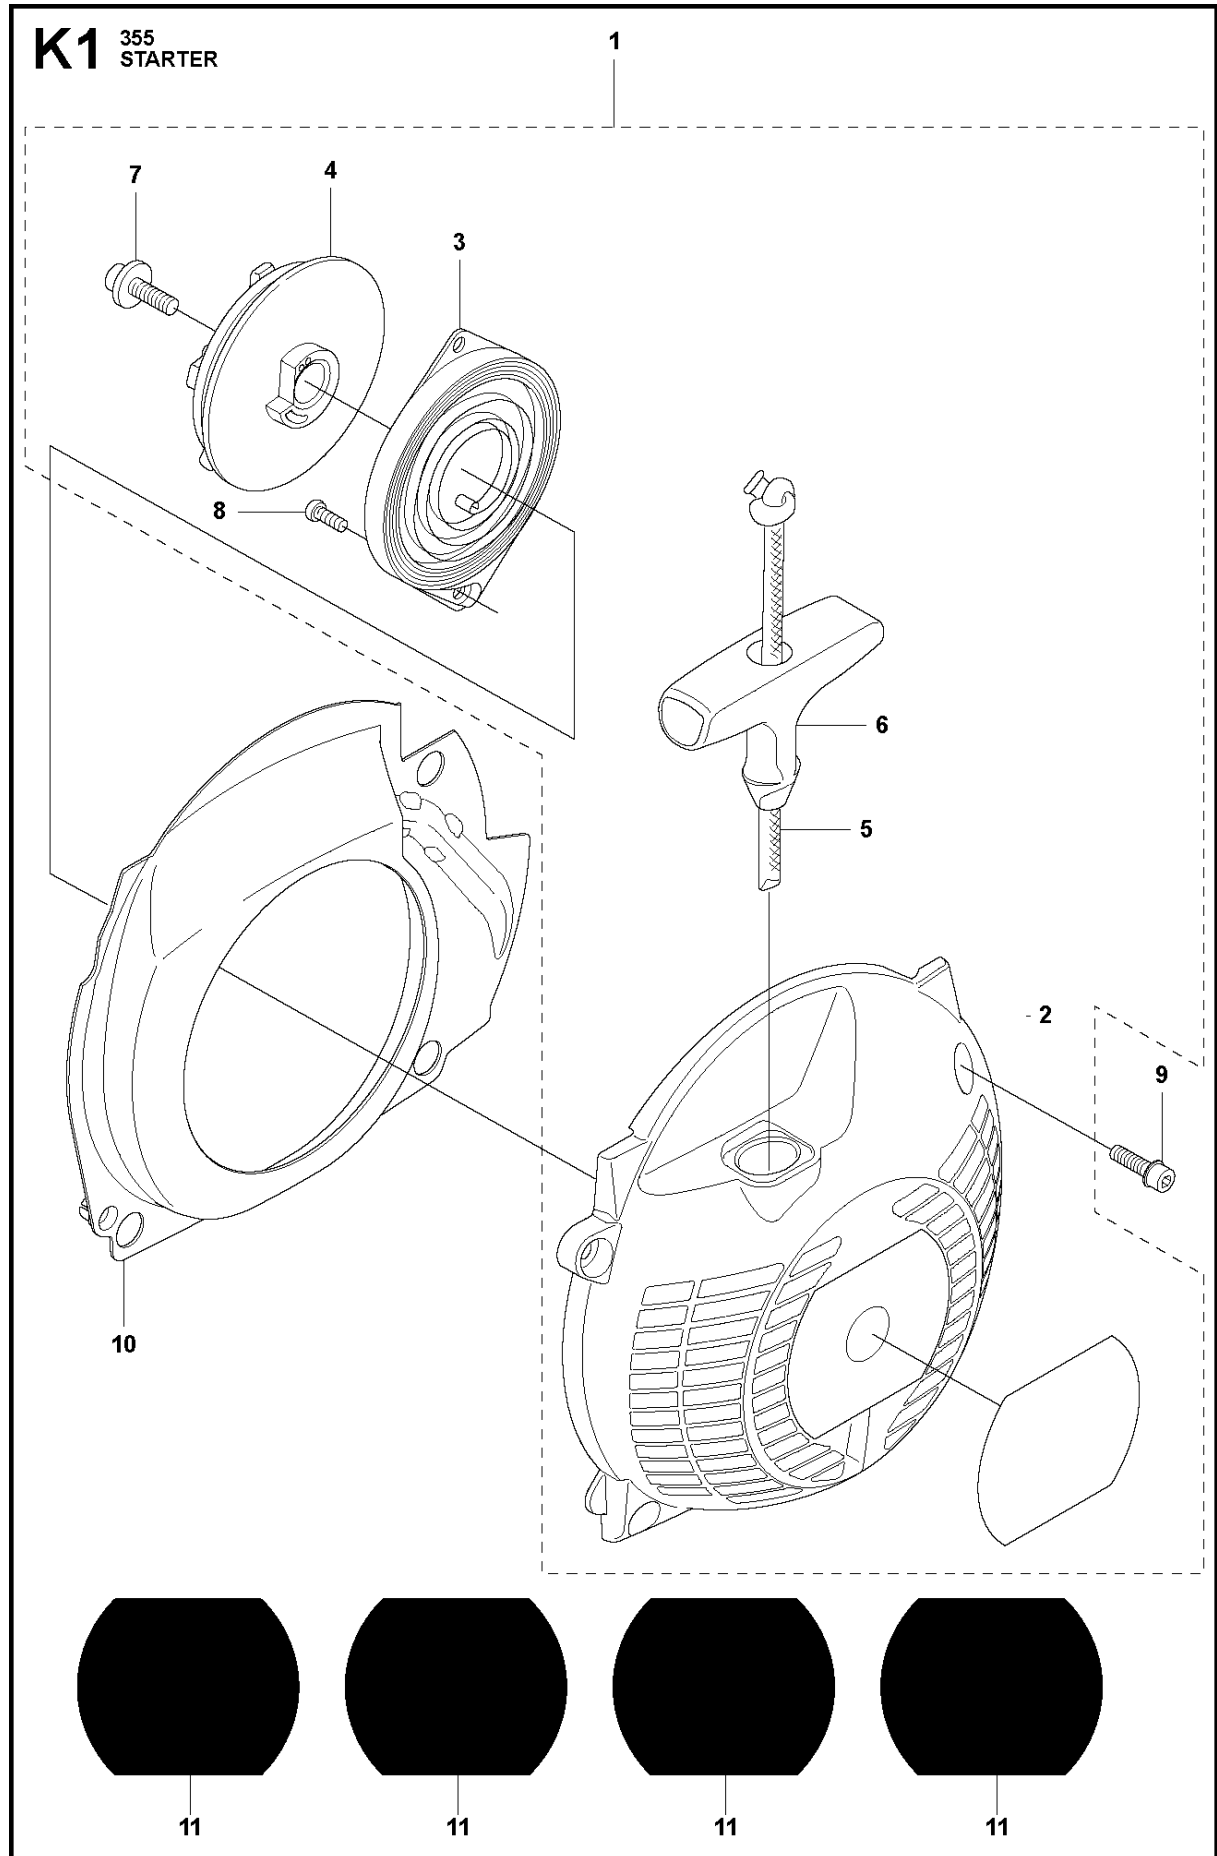

STARTER

355 FRM, 2011-01

Ref	Part No	Description	Remark	QTY	KIT
1	537 34 54-01	STARTER	Incl. Pos. 2-8	1	
2	544 09 58-01	STARTER HOUSING		1	1
3	502 20 06-01	SPRING CASSETTE ASSY		1	1
4	503 95 73-01	STARTER PULLEY		1	1
5	505 30 51-25	STARTER CORD		1	1
6	537 23 25-01	STARTER HANDLE		1	1
7	503 21 69-16	SCREW IHST		1	1
8	503 21 29-06	SCREW CCRPANT		2	1
9	503 20 07-76	SCREW IHSCFM		4	
10	537 34 56-01	AIR CONDUCTOR		1	
11	544 24 90-04	LABEL	Rx	1	
11	544 24 90-01	LABEL	Fx	1	
11	544 24 90-02	LABEL	FxT	1	
11	544 24 90-05	LABEL	FRM	1