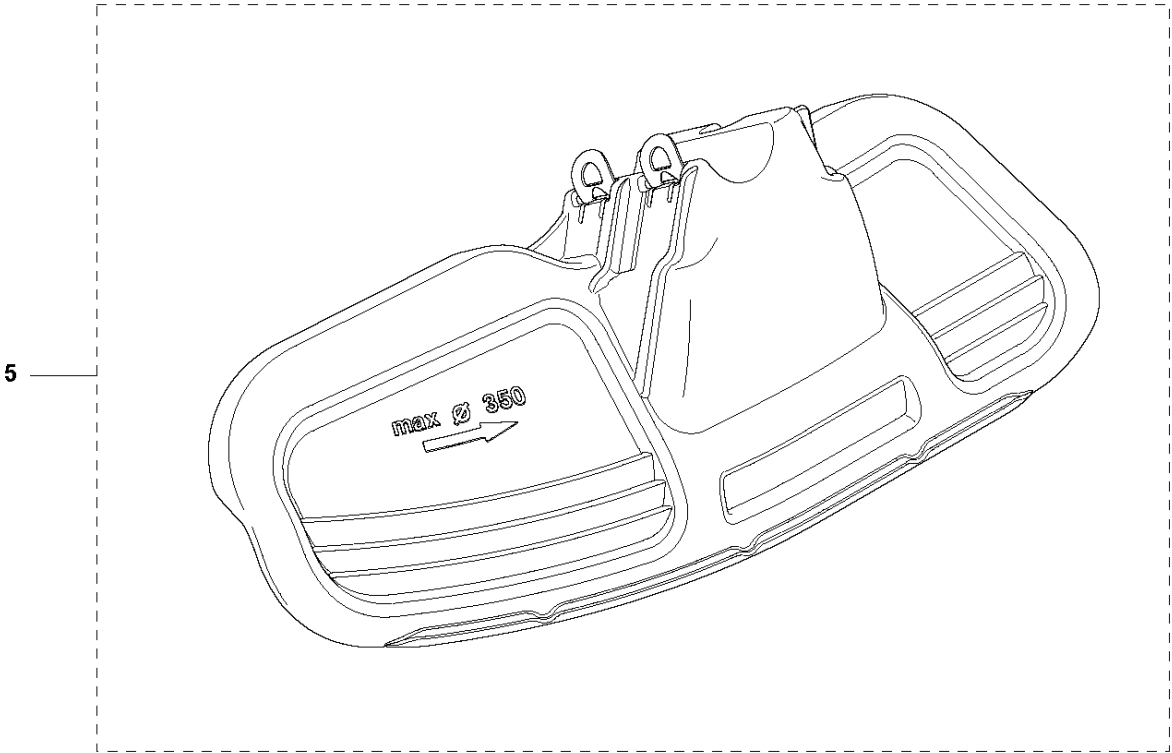

R2 355Rx
ACCESSORIES

ACCESSORIES

355 FRM, 2011-01

Ref	Part No	Description	Remark	QTY	KIT
1	544 10 74-02	TRIMMER GUARD	Rx Incl. Pos. 2-4	1	
2	537 28 53-01	BLADE		1	1
3	503 21 07-16	SCREW IHSCT		1	1
4	503 74 29-01	DECAL		1	1
5	544 16 03-01	TRIMMER GUARD	Rx	1