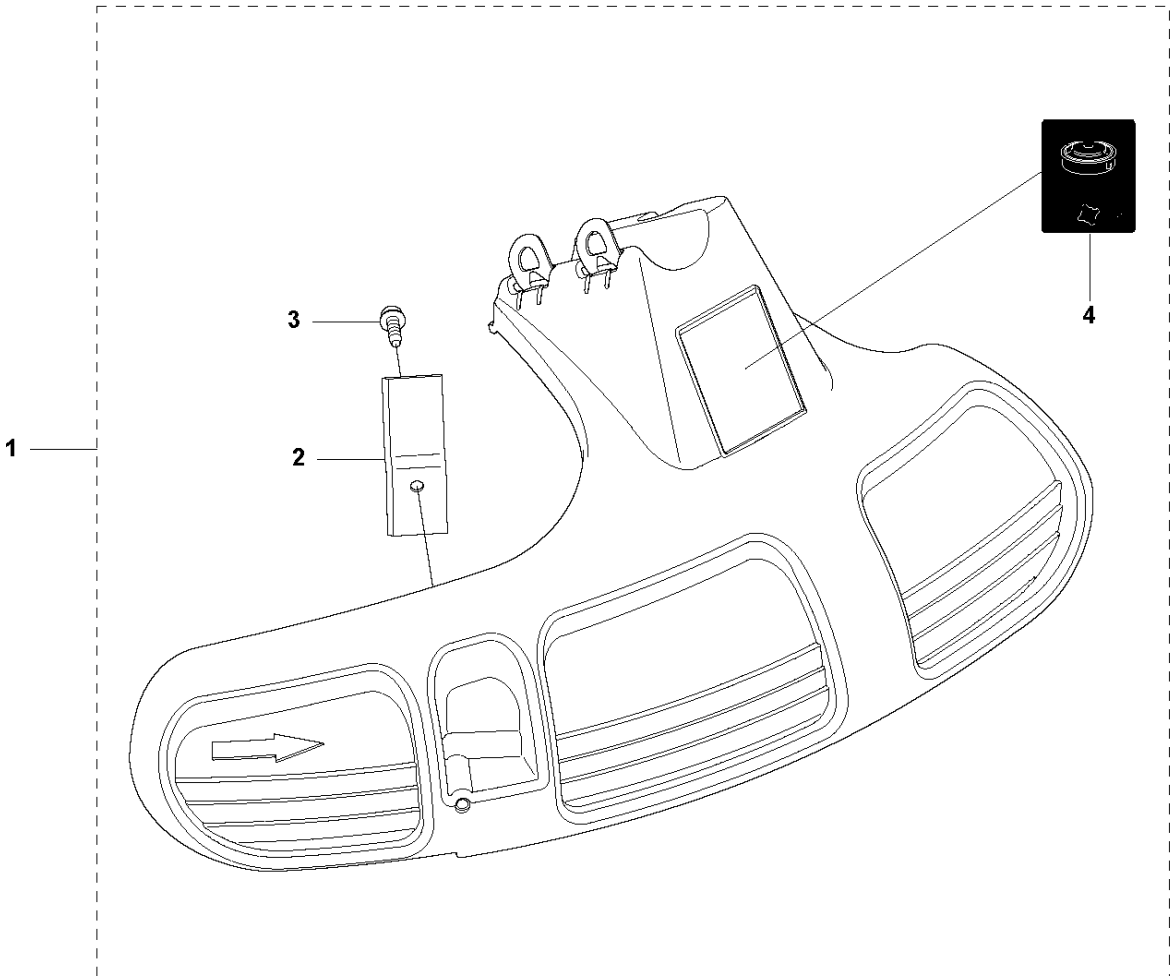

R2 355Rx
ACCESSORIES

ACCESSORIES

355 FRM, 2011-01

Ref	Part No	Description	Remark	QTY	KIT
1	544 10 74-02	TRIMMER GUARD	Rx Incl. Pos. 2-4	1	
2	537 28 53-01	BLADE		1	1
3	503 21 07-16	SCREW IHSCT		1	1
4	503 74 29-01	DECAL		1	1
5	544 16 03-01	TRIMMER GUARD	Rx	1