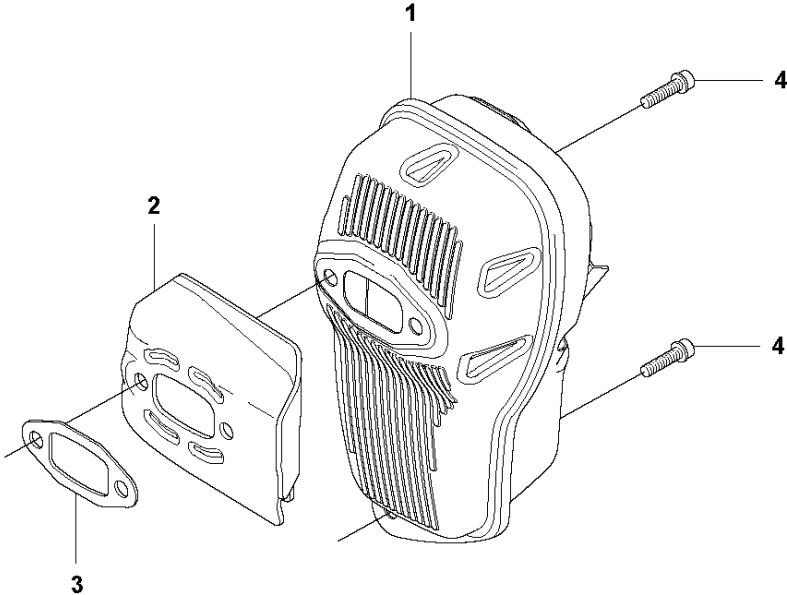

H 355
MUFFLER

MUFFLER

355 FRM, 2011-01

Ref	Part No	Description	Remark	QTY KIT
1	537 36 03-01	MUFFLER ASSY	Mesh	1
2	537 34 57-01	PLATE		1
3	503 82 11-01	GASKET		1
4	503 20 02-20	SCREW IHSCFM		3
5	504 03 79-01	MUFFLER	Pipe	1