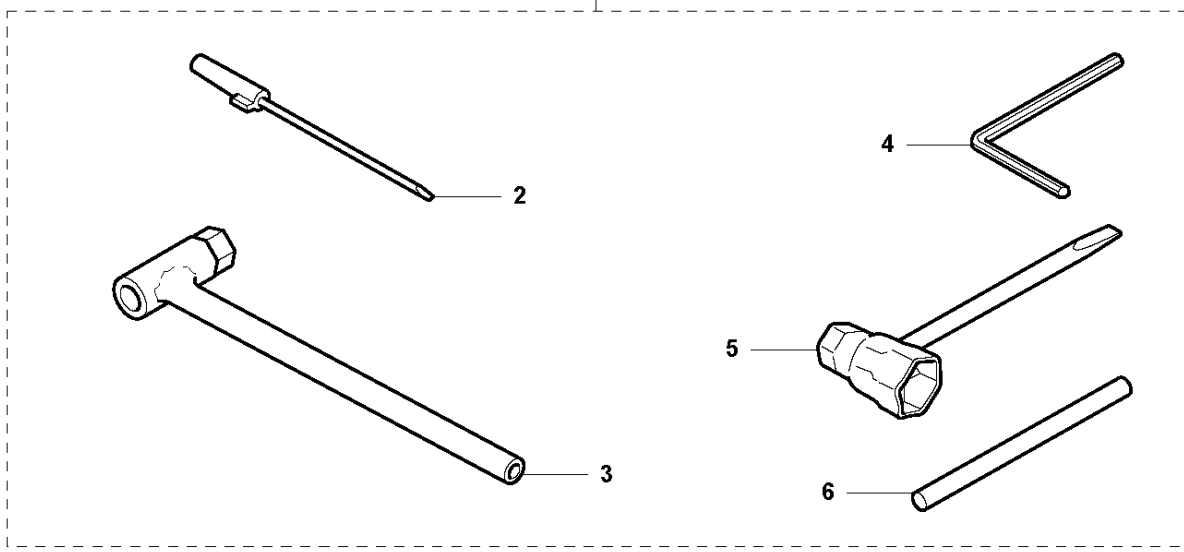

R1 ³⁵⁵
ACCESSORIES

1