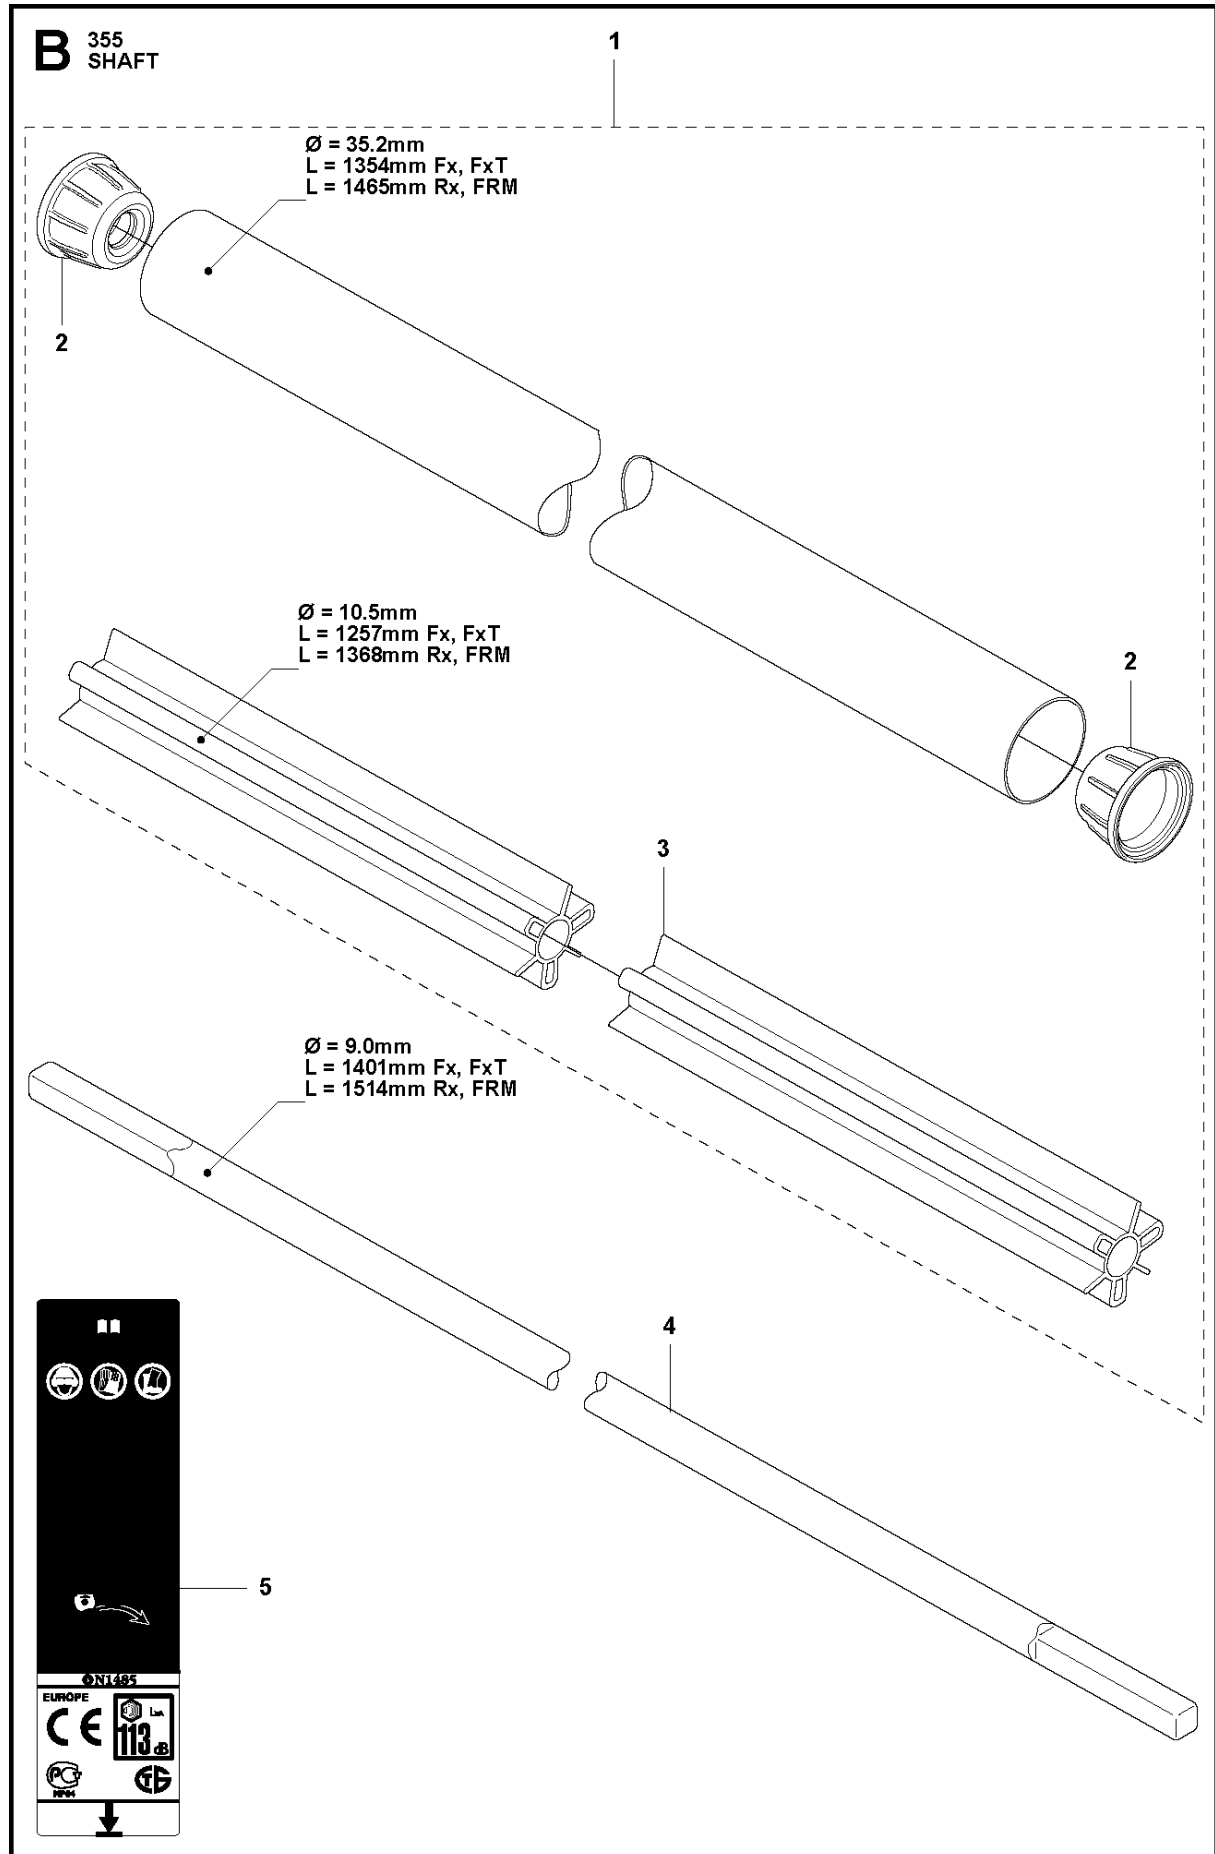

SPARE PARTS LIST

BRUSHCUTTERS/CLEARING SAWS

355 FRM, 2011-01

BEVEL GEAR

355 FRM, 2011-01

Ref	Part No	Description	Remark	QTY KIT	
1	537 42 84-05	BEVEL GEAR	Incl. Pos. 2-13	1	
2	537 42 85-01	GEAR HOUSING		1	1
3	738 21 01-10	BALL BEARING		1	1
4	503 25 25-01	BALL BEARING		1	1
5	735 31 33-10	CIRCLIP		1	1
6	503 25 18-01	BEARING		1	1
7	735 31 17-00	CIRCLIP		1	1
8	735 31 31-10	CIRCLIP		1	1
9	502 43 46-01	GEAR WHEEL KIT	Kit	1	1
10	503 20 15-01	SCREW IHHM		1	1
11	725 53 72-65	SCREW IHSCM		2	1
12	501 36 59-01	ATTACHMENT PLATE		1	1
13	503 20 07-76	SCREW IHSCFM		1	1
14	537 18 95-01	SCREW		1	
15	537 35 14-01	DRIVER	Incl. Pos. 16	1	
16	537 24 03-01	GRASS SEALING		1	15
19	576 65 18-01	SPACING SLEEVE		1	1

BEVEL GEAR

355 FRM, 2011-01

Ref	Part No	Description	Remark	QTY	KIT
1	537 42 82-04	BEVEL GEAR	Incl. Pos. 2-11	1	
2	537 42 83-01	GEAR HOUSING		1	1
3	738 21 01-10	BALL BEARING		1	1
4	503 25 25-01	BALL BEARING		1	1
5	735 31 33-10	CIRCLIP		1	1
6	503 25 18-01	BEARING		1	1
7	735 31 17-00	CIRCLIP		1	1
8	735 31 31-10	CIRCLIP		1	1
9	502 43 47-01	GEAR WHEEL KIT	Kit	1	1
10	503 20 15-01	SCREW IHHM		1	1
11	725 53 72-65	SCREW IHSCM		2	1
12	544 19 78-01	DRIVER		1	

SUSPENSION

355 FRM, 2011-01

Ref	Part No	Description	Remark	QTY	KIT
1	544 40 16-01	SUSPENSION		1	
2	544 37 83-01	RETAINER		1	
3	544 37 85-01	COVER		1	
4	506 06 88-01	SPRING		1	
5	544 36 77-01	PARALLEL PIN		1	
6	544 23 09-01	ANTIVIBRATION ELEMENT		2	
7	503 20 07-74	SCREW IHSCFM		3	
8	725 53 72-65	SCREW IHSCM		1	
9	502 19 71-01	SQUARE NUT		1	
10	503 85 73-02	COVER		1	
11	504 02 38-01	LOOP	Incl. Pos. 12-19	1	
12	537 39 57-01	BAND		1	11
13	537 20 18-03	LOOP		1	11
14	537 42 74-01	GUIDE RAIL		1	11
15	537 42 70-01	LEVER		1	11
16	537 42 73-01	NUT		1	11
17	544 25 07-01	WEAR PROTECTION		1	11
18	503 20 07-25	SCREW IHSCFM		1	11
19	503 23 00-11	WASHER		1	11