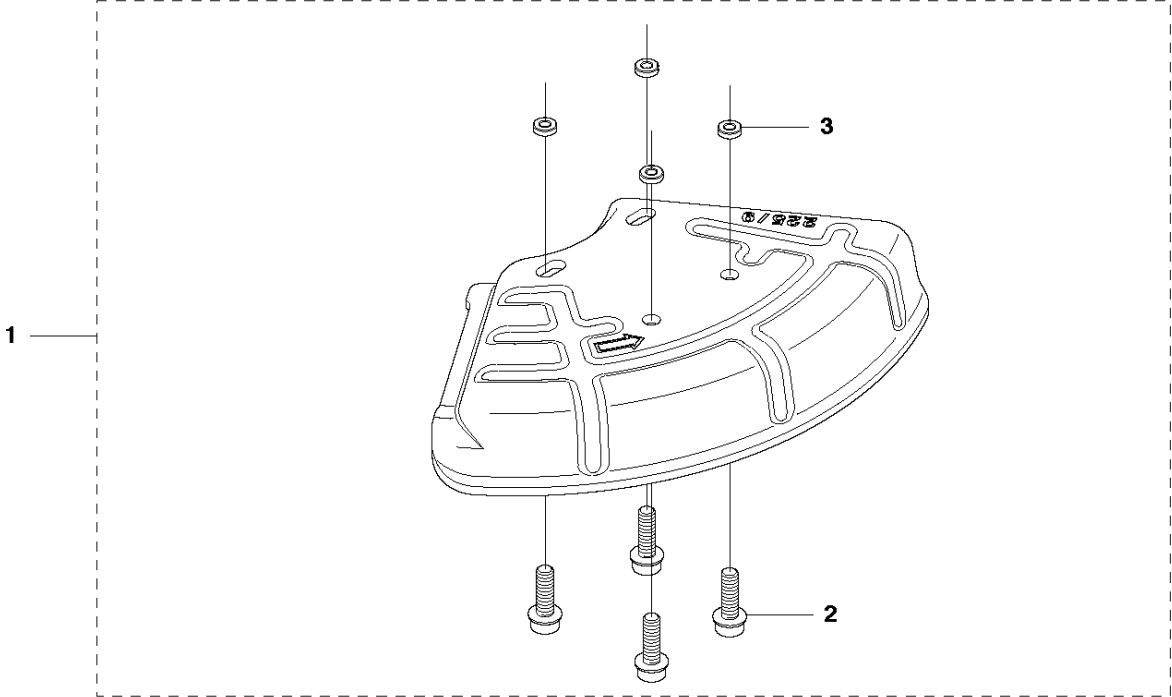

R3 355
ACCESSORIES

ACCESSORIES

355 FRM, 2011-01

Ref	Part No	Description	Remark	QTY	KIT
1	574 50 67-02	SAW BLADE GUARD	Fx, FxT Incl. Pos. 2-3	1	
2	503 20 03-16	SCREW IHSCFM		4	1
3	574 03 95-01	LOCKING NUT		4	1