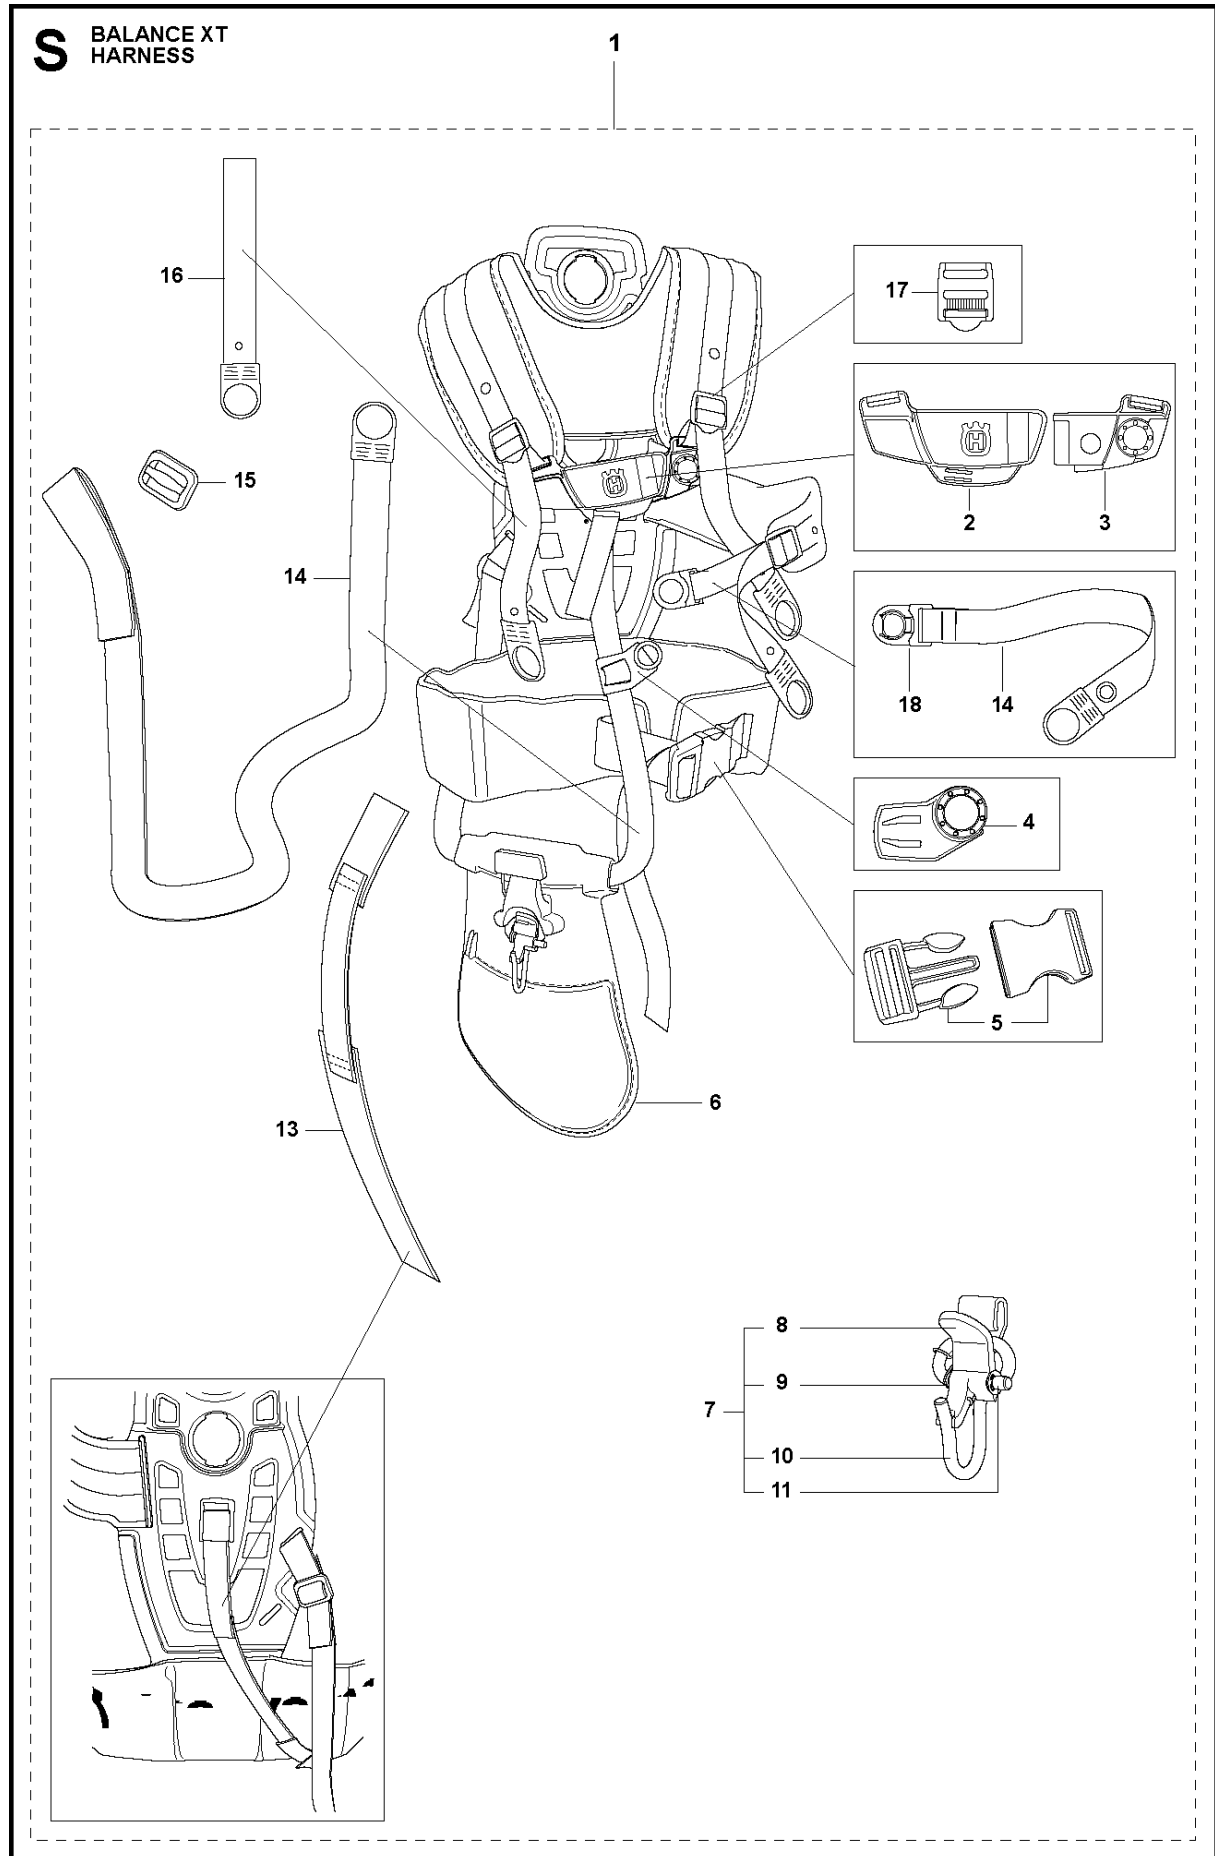

HARNESSES

355 FRM, 2011-01

Ref	Part No	Description	Remark	QTY KIT	
1	505 20 42-01	HARNESSES	Incl. Pos. 2-18	1	
2	504 54 52-01	BUCKLE		1	1
3	504 54 51-01	BUCKLE		1	1
4	504 63 75-01	SNAP LOCKING		1	1
5	537 33 15-01	BUCKLE		1	1
6	544 90 17-01	HIP PAD		1	1
7	544 96 07-02	WELT HOOK	Incl. Pos. 8-11	1	1
8	502 02 30-02	LOCK		1	1,7
9	502 02 38-01	SPRING		1	1,7
10	502 02 29-02	HOOK		1	1,7
11	735 31 09-20	E-CLIP		1	1,7
13	537 15 35-01	STRAP		1	1
14	503 99 61-04	BAND		1	1
15	537 11 35-01	RETAINER		1	1
16	503 99 61-07	BAND		2	1
17	505 44 46-01	BUCKLE		3	1
18	504 63 74-01	SNAP LOCKING		1	1