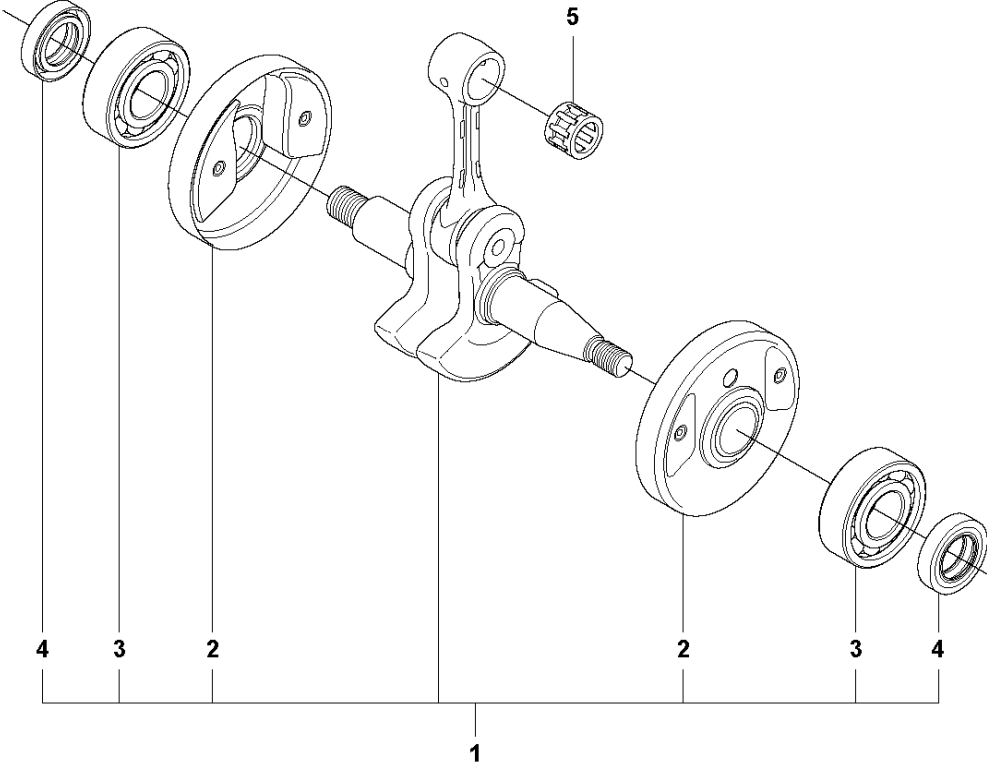

N 355
CRANK SHAFT

CRANKSHAFT

355 FRM, 2011-01

Ref	Part No	Description	Remark	QTY	KIT
1	544 95 26-02	CRANKSHAFT	Incl. Pos. 2-4	1	
2	544 01 01-01	CUP		2	1
3	503 25 08-01	BEARING		2	1
4	503 26 02-04	SEALING RING		2	1
5	501 45 16-01	NEEDLE BEARING		1