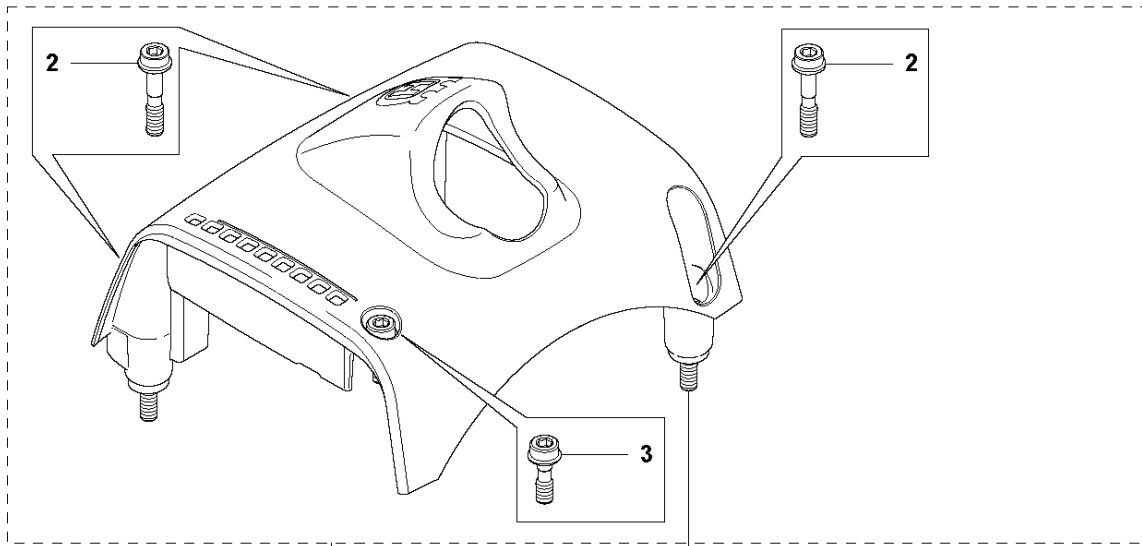

G2 355
CYLINDER COVER

CYLINDER COVER

355 FRM, 2011-01

Ref	Part No	Description	Remark	QTY KIT	
1	575 51 14-01	CYLINDER COVER ASSY	Spare part incl. Screws Pos. 2-3	1	
2	573 99 43-04	SCREW IHSCFMO	Captive Screw M5	3	1
3	573 99 43-01	SCREW IHSCFMO	Captive Screw M5	1	1
4	544 08 43-01	HEAT PROTECTOR		1	
5	503 20 07-76	SCREW IHSCFM		2	
6	505 49 26-01	PROTECTIVE COVER		1	
7	503 20 07-76	SCREW IHSCFM		2	
8	544 24 91-04	LABEL	Rx	1	
8	544 24 91-01	LABEL	Fx	1	
8	544 24 91-02	LABEL	FxT	1	
8	544 24 91-05	LABEL	FRM	1