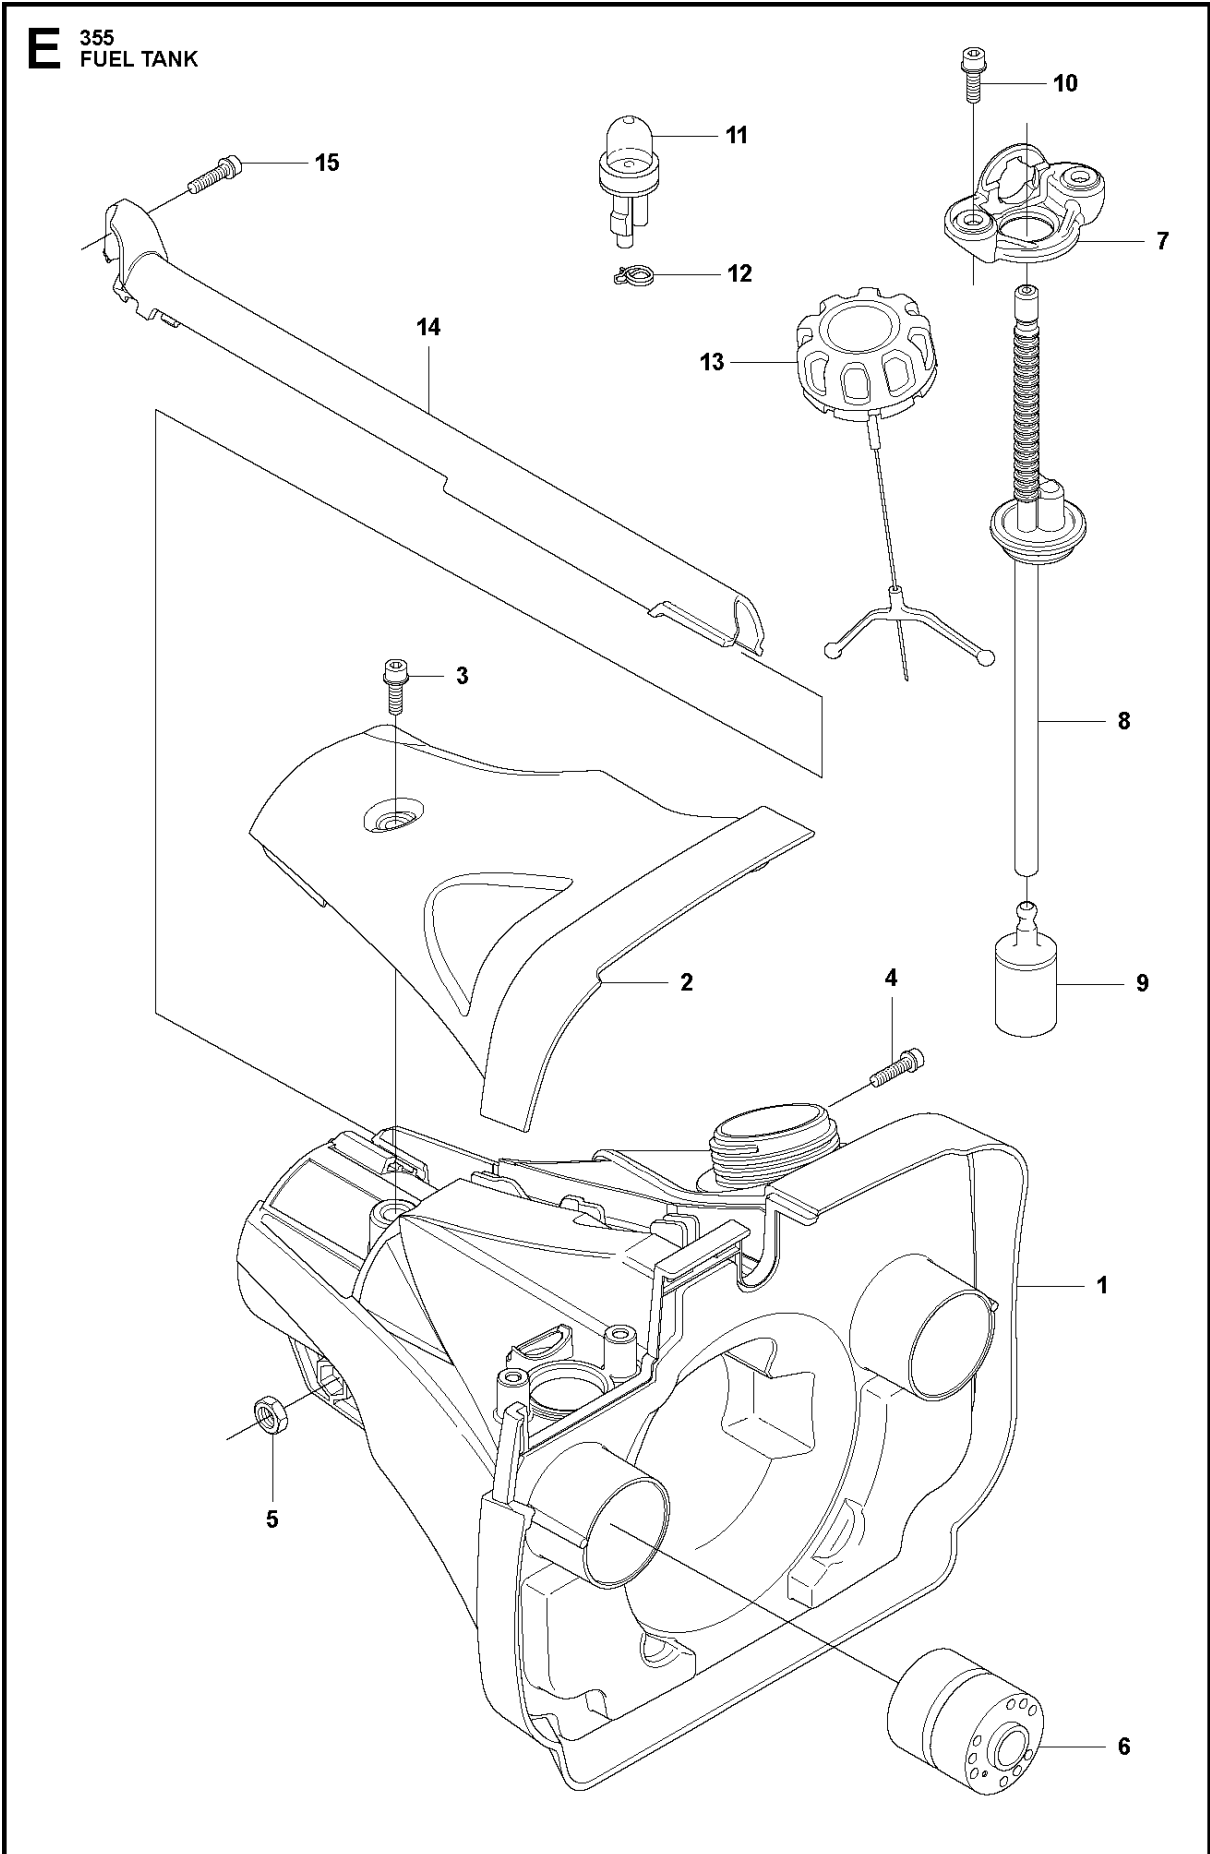

SUSPENSION

355 FRM, 2011-01

Ref	Part No	Description	Remark	QTY KIT	
1	544 24 59-01	SUSPENSION	Fx, FxT	1	
1	544 24 59-03	SUSPENSION	FRM	1	
2	544 37 83-01	RETAINER		1	
3	544 37 85-01	COVER		1	
4	506 06 88-01	SPRING		1	
5	544 36 77-01	PARALLEL PIN		1	
6	544 23 09-01	ANTIVIBRATION ELEMENT		2	
7	503 20 07-74	SCREW IHSCFM		3	
8	725 53 72-65	SCREW IHSCM		1	
9	502 19 71-01	SQUARE NUT		1	
10	503 85 73-02	COVER		1	
11	504 02 38-01	LOOP	Incl. Pos. 12-19	1	
12	537 39 57-01	BAND		1	11
13	537 20 18-03	LOOP		1	11
14	537 42 74-01	GUIDE RAIL		1	11
15	537 42 70-01	LEVER		1	11
16	537 42 73-01	NUT		1	11
17	544 25 07-01	WEAR PROTECTION		1	11
18	503 20 07-25	SCREW IHSCFM		1	11
19	503 23 00-11	WASHER		1	11

THROTTLE CONTROLS

355 FRM, 2011-01

Ref	Part No	Description	Remark	QTY	KIT
1	504 20 98-04	THROTTLE HANDLE ASSY	Incl. Pos. 2-10	1	
2	537 18 08-11	HANDLE HALF		1	1
3	537 18 07-11	HANDLE HALF		1	1
4	537 16 07-01	STARTER THROTTLE LOC		1	1
5	506 49 77-01	THROTTLE CONTROL	Kit	1	1
6	537 17 42-01	SPRING THROTTLE TRIG		1	1
7	537 17 43-01	SPRING		1	1
8	503 21 66-18	SCREW IHSCF		2	1
9	503 20 07-35	SCREW IHSCFM		1	1
10	503 22 10-13	HEXAGON NUT		1	1
11	537 41 90-01	SWITCH		1	
12	537 17 28-03	HANDLE		1	
13	537 17 29-02	BRACKET		1	
14	503 20 02-45	SCREW IHSCFM		1	
15	731 23 14-05	HEXAGON NUT		1	
16	503 95 86-03	HANDLEBAR		1	
17	537 12 91-01	HANDLE BRACKET		1	
18	537 12 90-01	HANDLEBAR BRACKET		1	
19	502 20 38-01	KNOB		1	
20	725 23 84-85	SCREW EHHM		1	
21	503 20 07-78	SCREW IHSCFM		2	
22	502 28 21-01	WASHER		1	
23	544 20 31-01	WIRING	Rx, FRM	1	
23	544 20 31-02	WIRING	Only for model Fx. (Canada)	1	