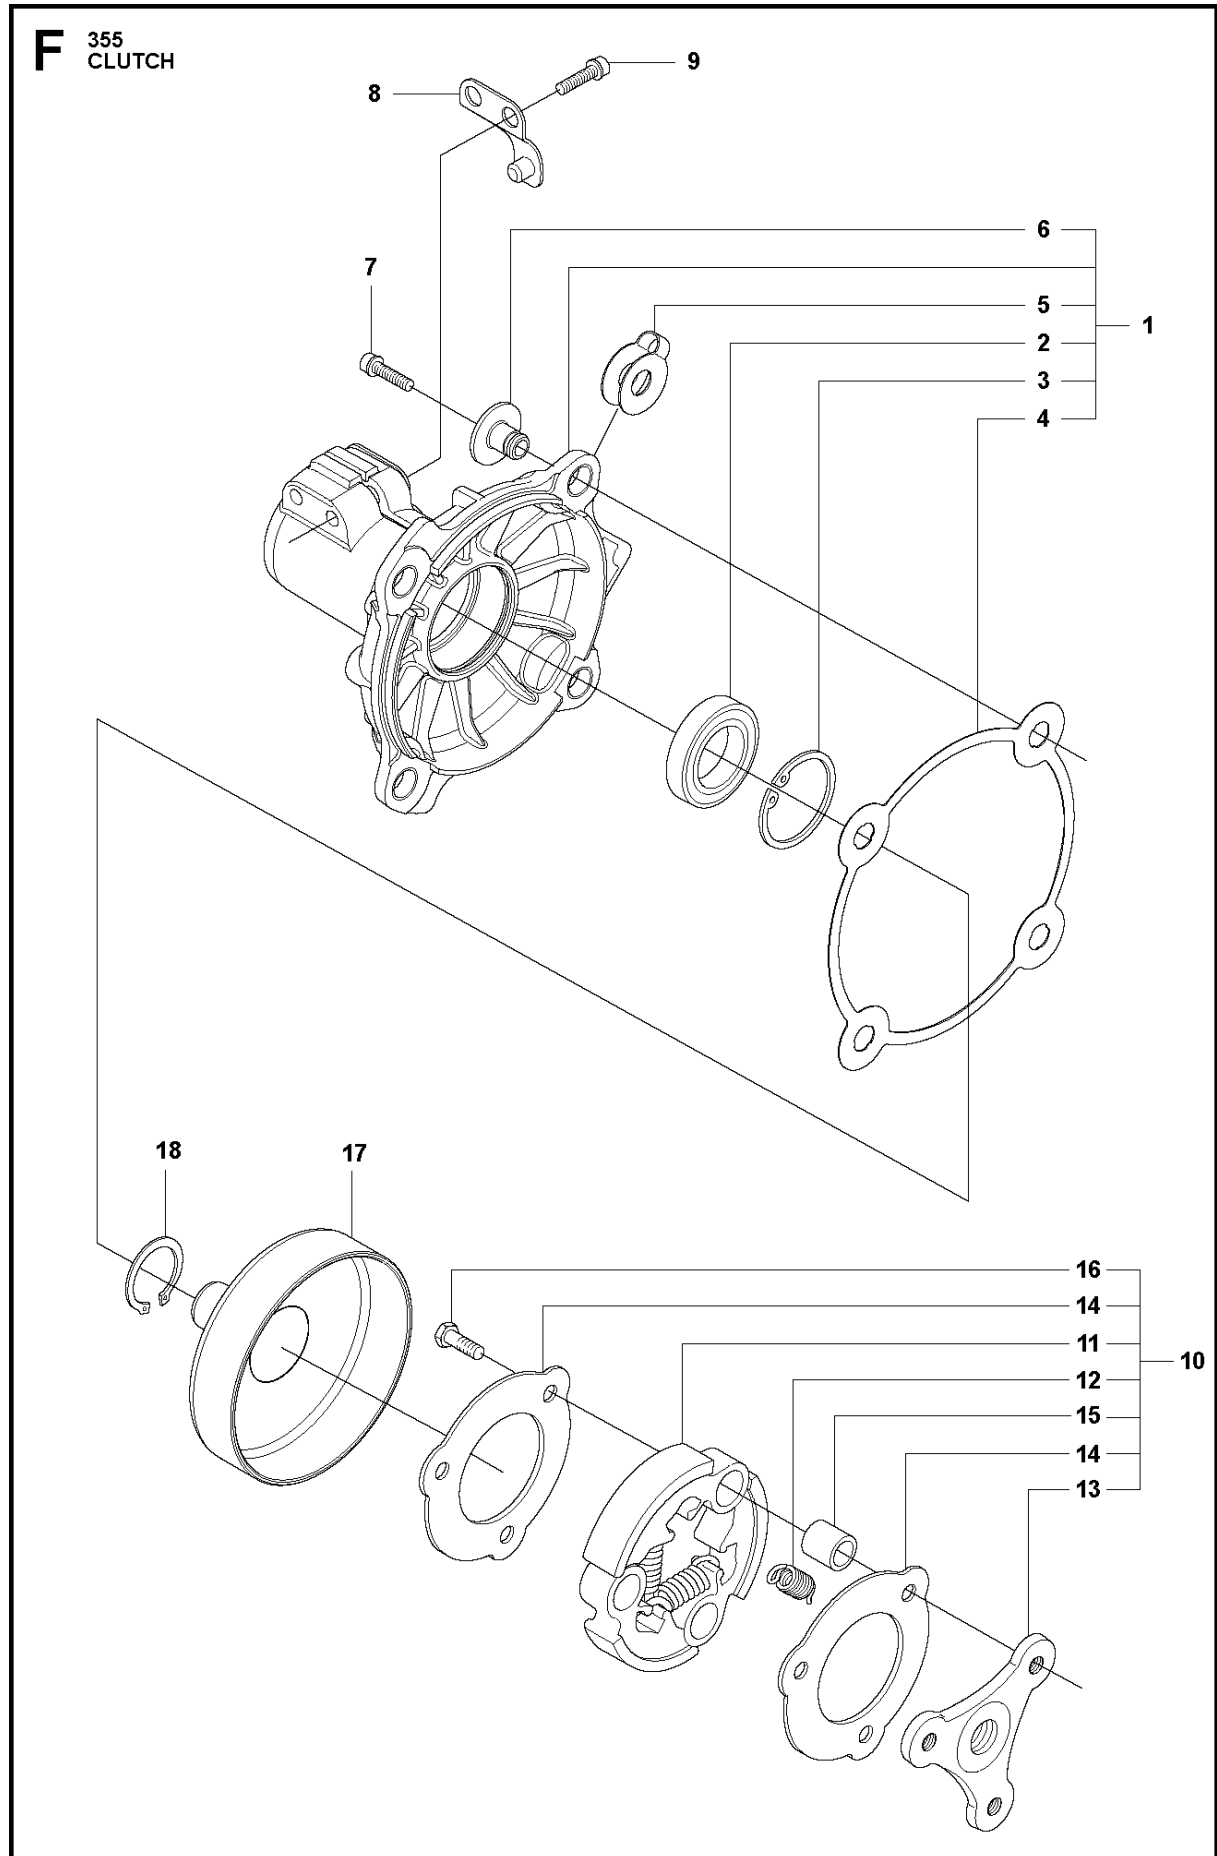

THROTTLE CONTROLS

355 FRM, 2011-01

Ref	Part No	Description	Remark	QTY	KIT
1	504 20 98-04	THROTTLE HANDLE ASSY	Incl. Pos. 2-10	1	
2	537 18 08-11	HANDLE HALF		1	1
3	537 18 07-11	HANDLE HALF		1	1
4	537 16 07-01	STARTER THROTTLE LOC		1	1
5	506 49 77-01	THROTTLE CONTROL	Kit	1	1
6	537 17 42-01	SPRING THROTTLE TRIG		1	1
7	537 17 43-01	SPRING		1	1
8	503 21 66-18	SCREW IHSC T		2	1
9	503 20 07-35	SCREW IHSCFM		1	1
10	503 22 10-13	HEXAGON NUT		1	1
11	537 41 90-01	SWITCH		1	
12	537 17 28-03	HANDLE		1	
13	537 17 29-02	BRACKET		1	
14	503 20 02-45	SCREW IHSCFM		1	
15	731 23 14-05	HEXAGON NUT		1	
16	503 95 86-03	HANDLEBAR		1	
17	537 12 91-01	HANDLE BRACKET		1	
18	537 12 90-01	HANDLEBAR BRACKET		1	
19	502 20 38-01	KNOB		1	
20	725 23 84-85	SCREW EHHM		1	
21	503 20 07-78	SCREW IHSCFM		2	
22	502 28 21-01	WASHER		1	
23	544 20 31-01	WIRING	Rx, FRM	1	
23	544 20 31-02	WIRING	Only for model Fx. (Canada)	1	

CLUTCH

355 FRM, 2011-01

Ref	Part No	Description	Remark	QTY KIT	
1	502 49 35-05	CLUTCH COVER ASSY	Incl. Pos. 2-6	1	
2	738 22 02-19	BALL BEARING		1	1
3	735 31 33-10	CIRCLIP		1	1
4	544 90 81-01	WASHER		1	1
5	544 09 36-01	SPRING PLATE		4	1
6	544 09 35-01	SPACING SLEEVE		4	1
7	503 20 07-78	SCREW IHSCFM		4	
8	544 29 48-01	LOCKING PLATE		1	
9	725 53 72-65	SCREW IHSCM		2	
10	537 40 40-02	CLUTCH ASSY	Incl. Pos. 11-16	1	
11	537 40 37-01	CLUTCH SHOE		1	10
12	505 43 53-01	CLUTCH SPRING	Ø 1.7 mm	3	10
13	537 40 36-01	CLUTCH HUB		1	10
14	544 89 28-01	WASHER		2	10
15	537 13 54-01	BEARING BUSH		3	10
16	503 20 18-02	SCREW EHHM		3	10
17	575 86 16-01	CLUTCH DRUM ASSY		1	
18	735 31 17-00	CIRCLIP		1	