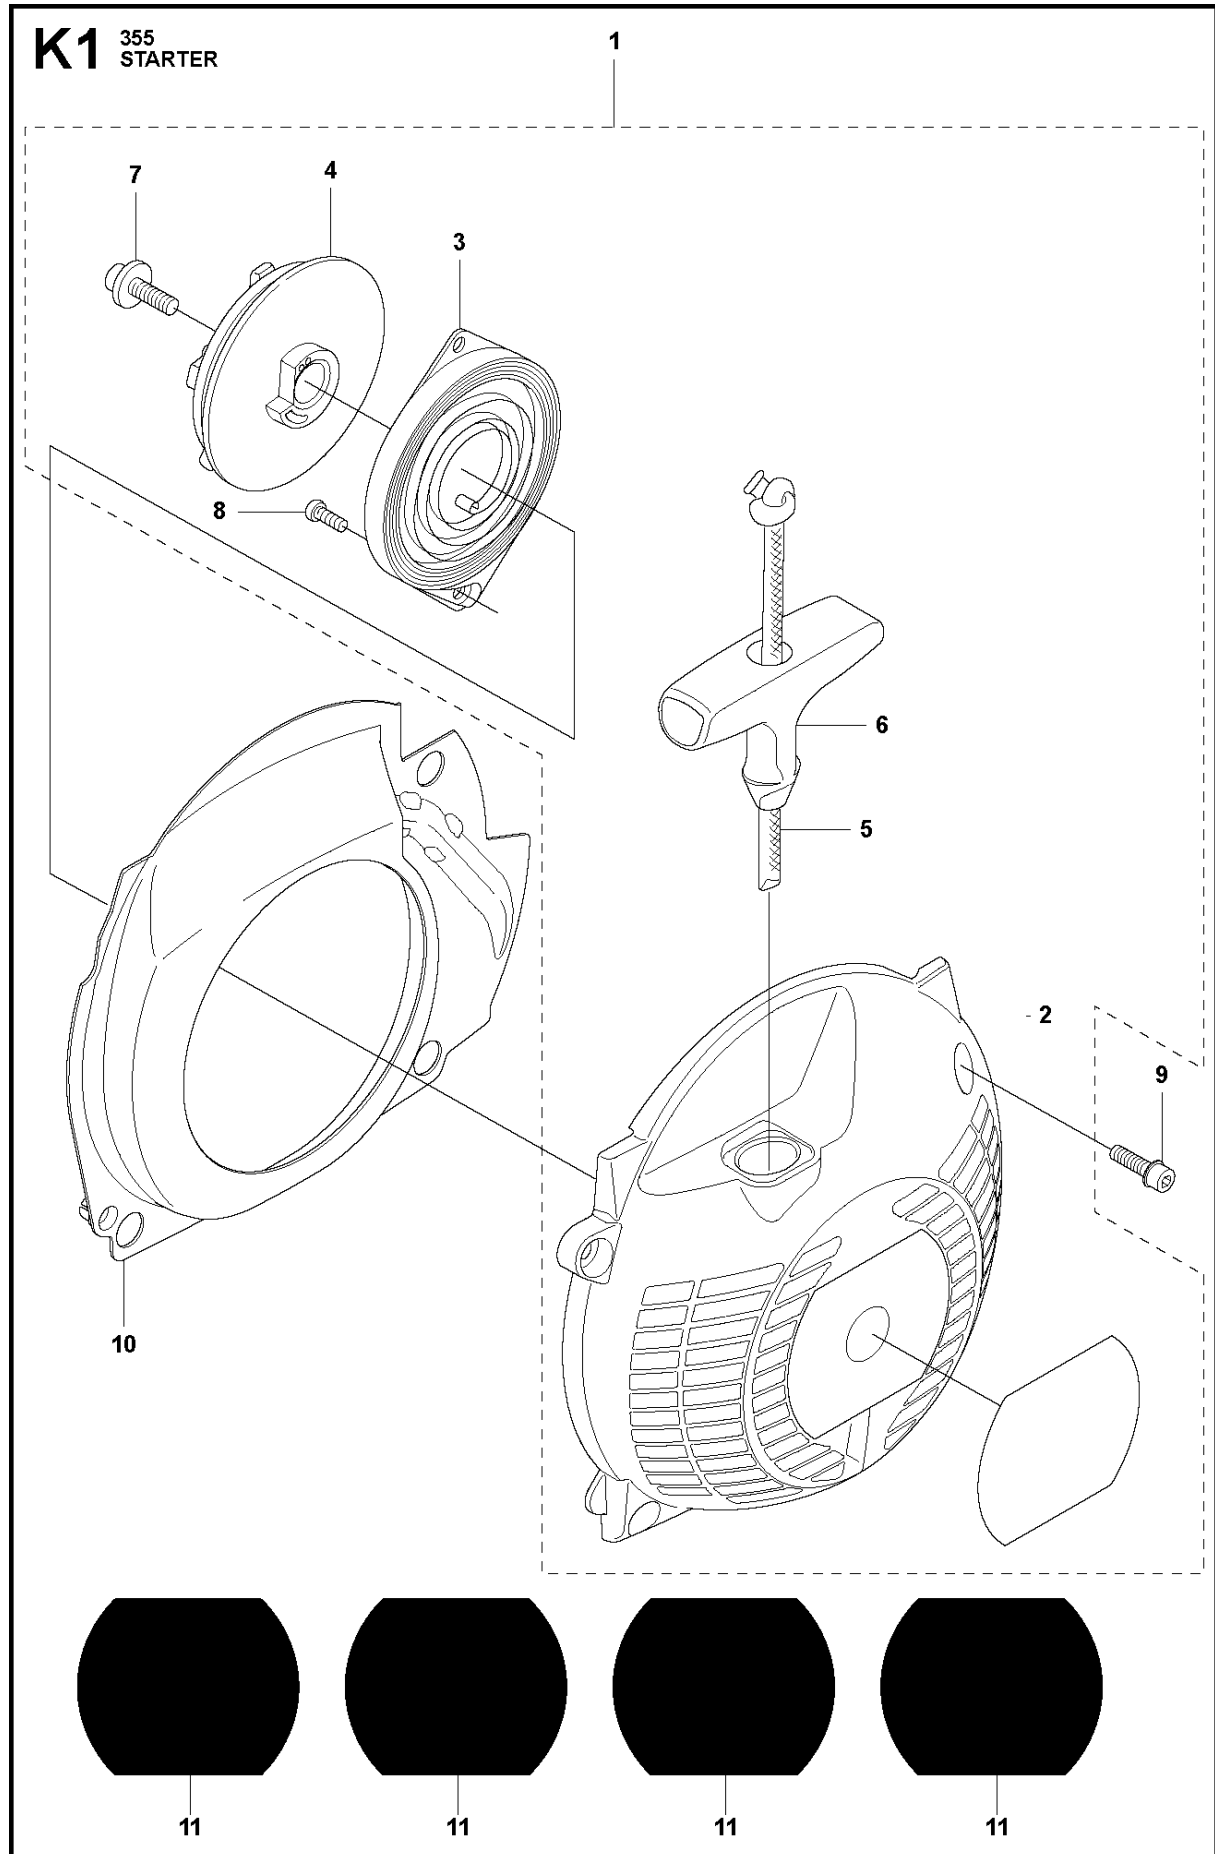

STARTER

355 FRM, 2011-01

Ref	Part No	Description	Remark	QTY	KIT
1	537 34 54-01	STARTER	Incl. Pos. 2-8	1	
2	544 09 58-01	STARTER HOUSING		1	1
3	502 20 06-01	SPRING CASSETTE ASSY		1	1
4	503 95 73-01	STARTER PULLEY		1	1
5	505 30 51-25	STARTER CORD		1	1
6	537 23 25-01	STARTER HANDLE		1	1
7	503 21 69-16	SCREW IHST		1	1
8	503 21 29-06	SCREW CCRPANT		2	1
9	503 20 07-76	SCREW IHSCFM		4	
10	537 34 56-01	AIR CONDUCTOR		1	
11	544 24 90-04	LABEL	Rx	1	
11	544 24 90-01	LABEL	Fx	1	
11	544 24 90-02	LABEL	FxT	1	
11	544 24 90-05	LABEL	FRM	1