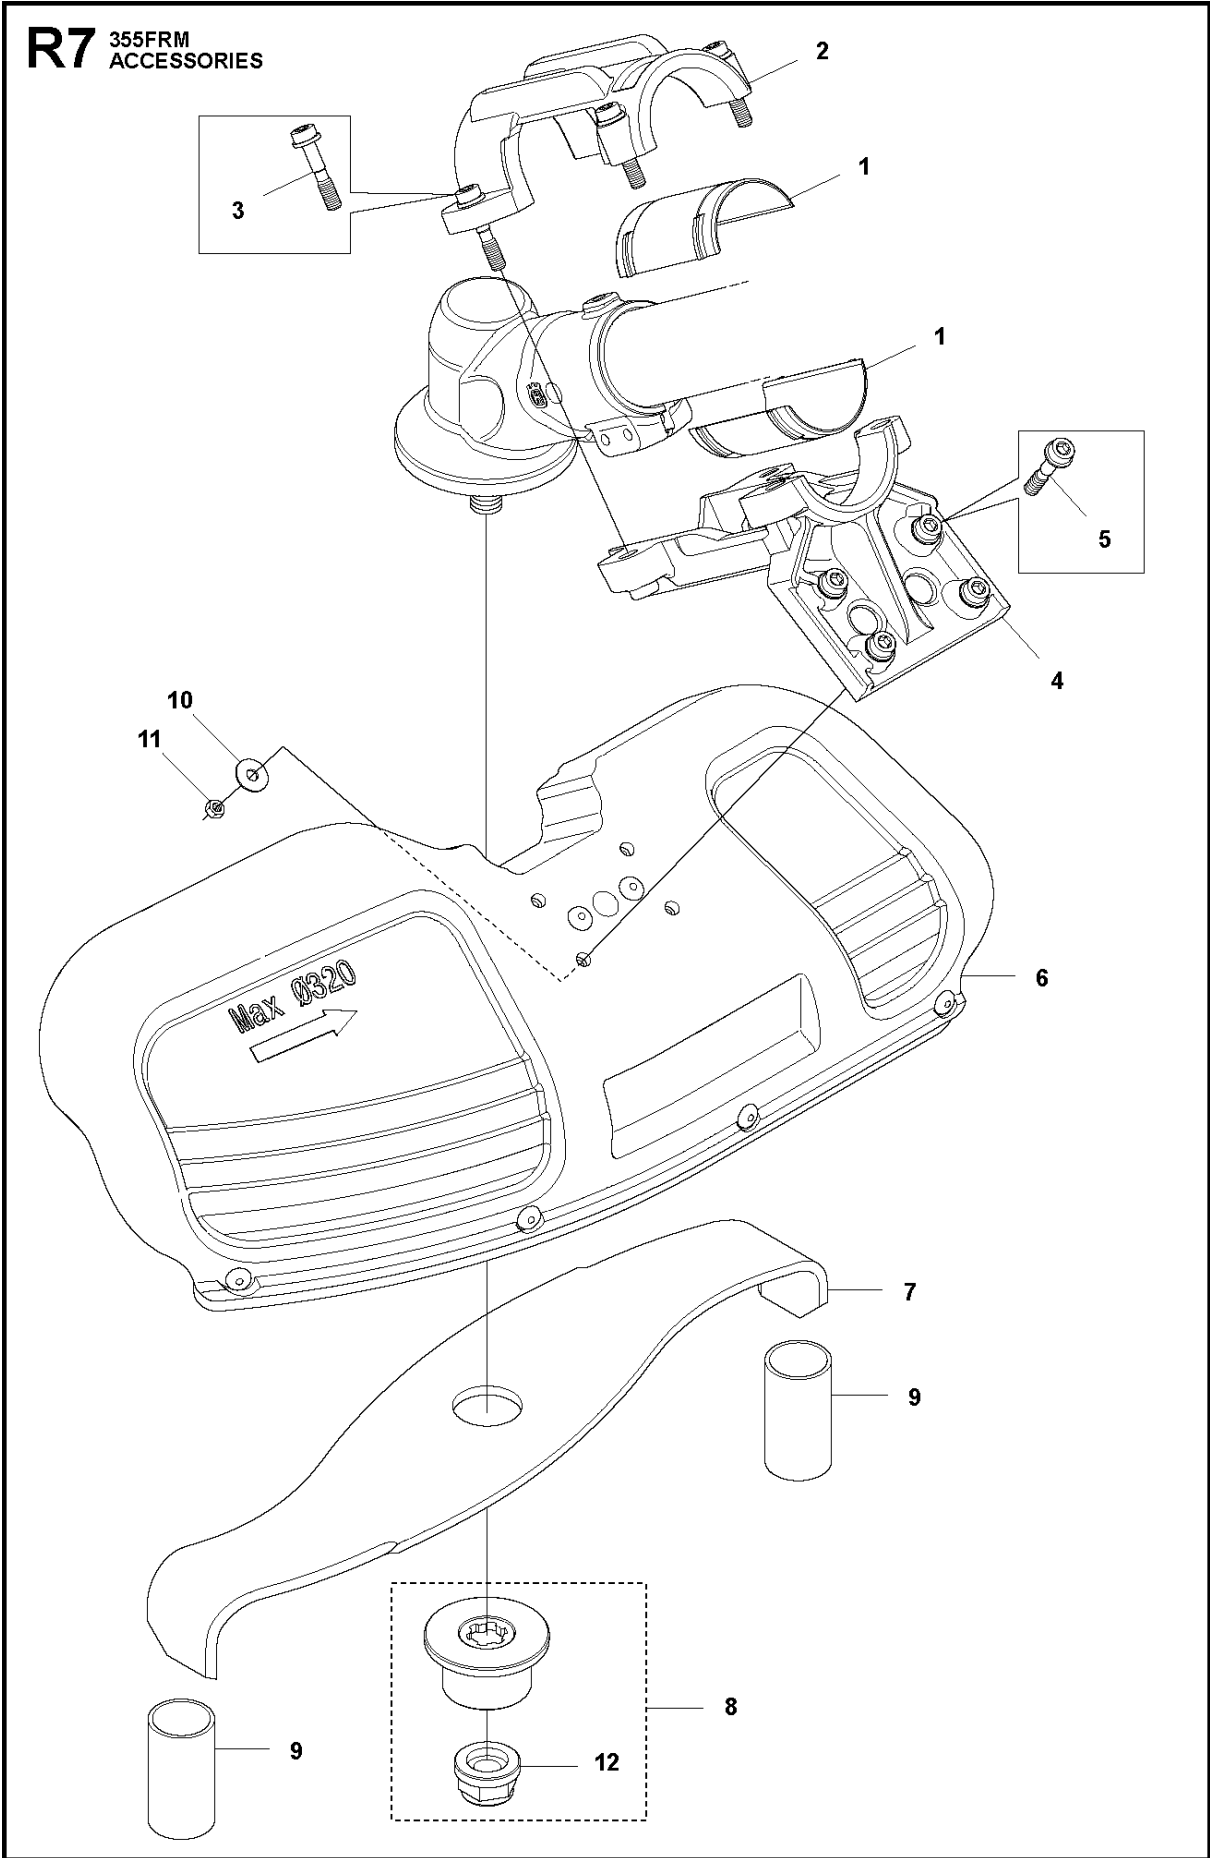

ACCESSORIES

355 FRM, 2011-01

Ref	Part No	Description	Remark	QTY	KIT
1	505 12 17-01	BUSHING		2	
2	501 32 14-01	CLAMP	Spare part incl. Screws Pos. 3	1	
3	573 99 43-04	SCREW IHSCFMO	Captive Screw M5	4	2
4	501 32 17-01	BRACKET	Spare part incl. Screws Pos. 5	1	
5	573 99 43-04	SCREW IHSCFMO	Captive Screw M5	4	4
6	544 02 65-02	BLADE GUARD		1	
7	522 82 54-01	BLADE		1	
8	593 66 59-01	SUPPORT FLANGE		1	
9	537 19 49-01	TRANSPORT GUARD		2	
10	734 11 47-41	WASHER		4	
11	732 21 14-01	LOCK NUT		4	
12	584 13 55-01	NUT		1	8