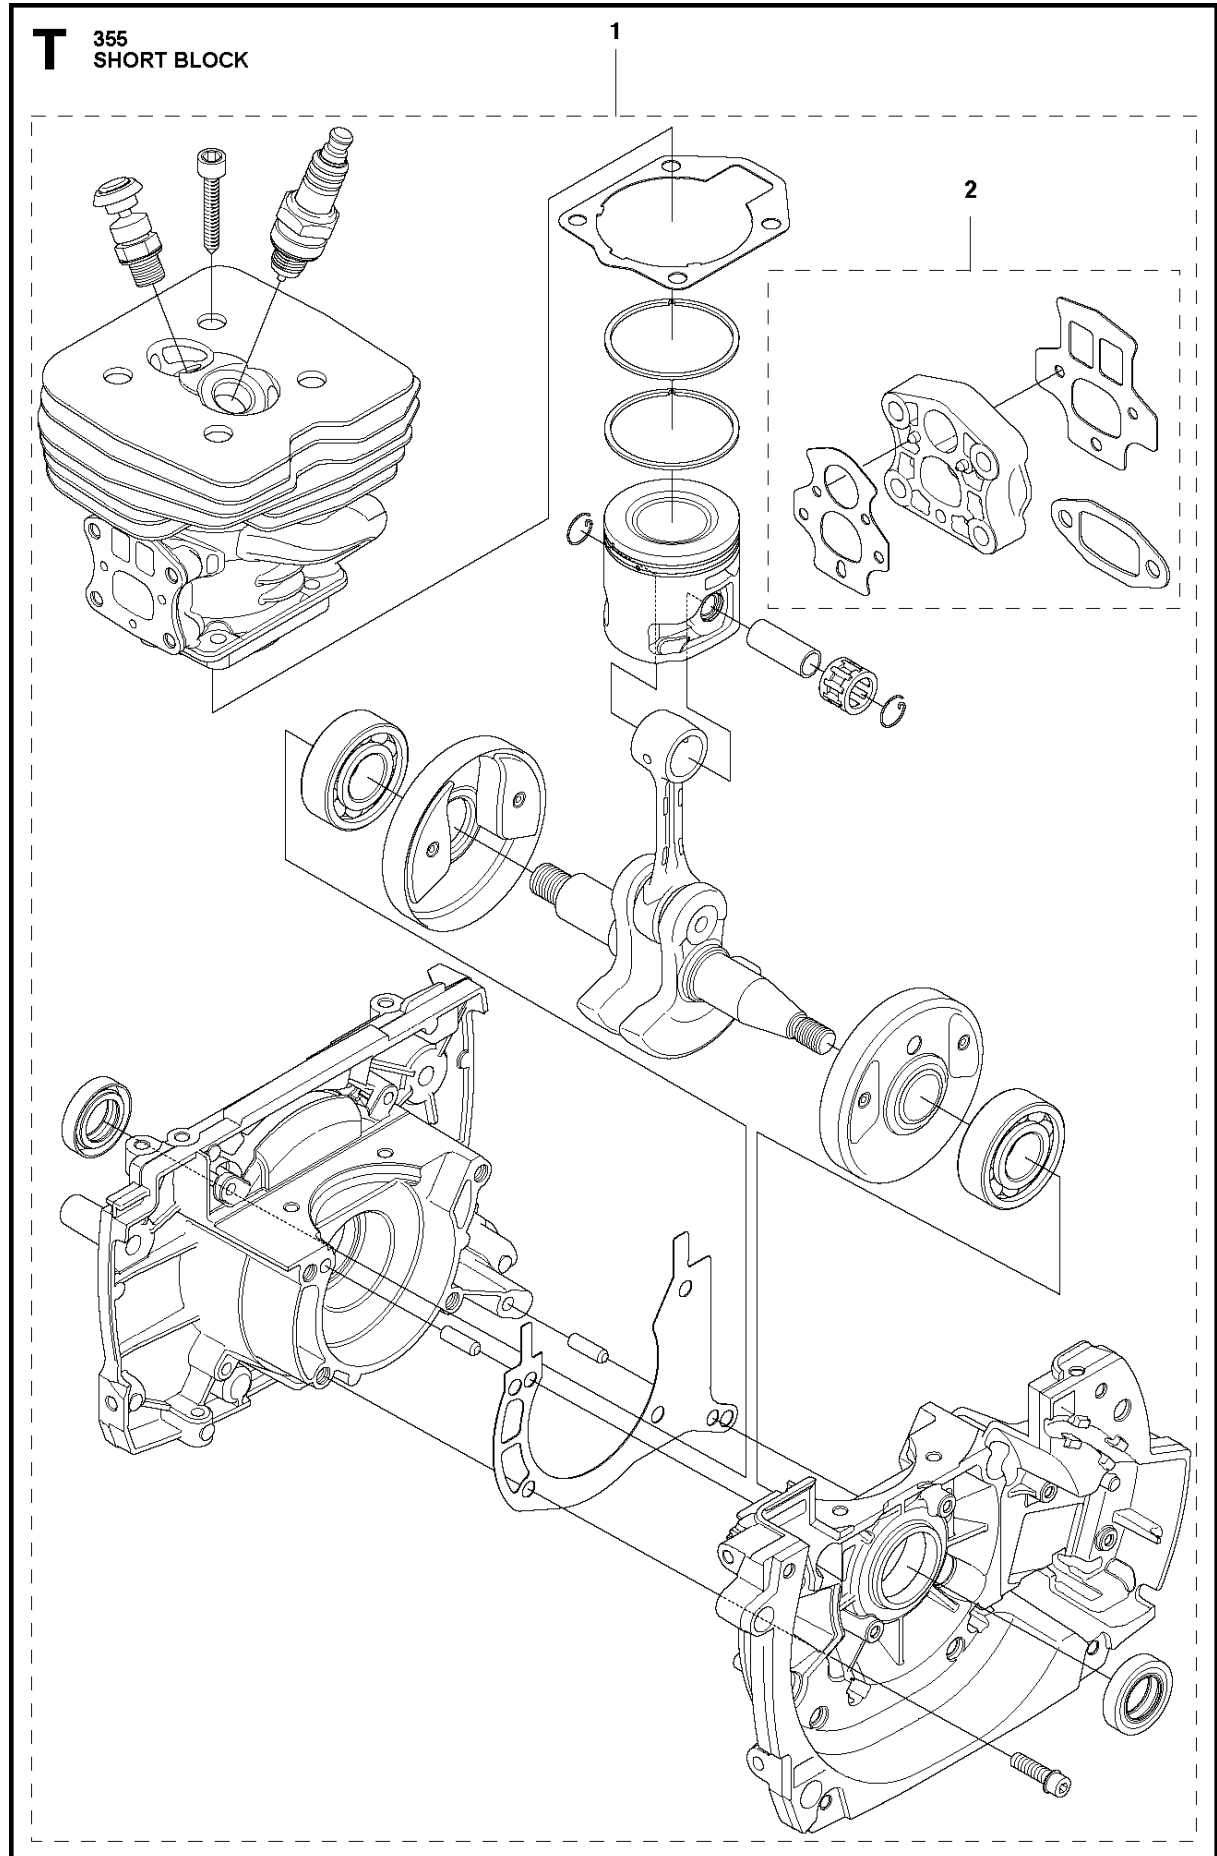

Ref	Part No	Description	Remark	QTY	KIT
1	576 79 88-01	SHORT BLOCK	Assembled	1	
2	576 79 87-01	GASKET KIT		1	1