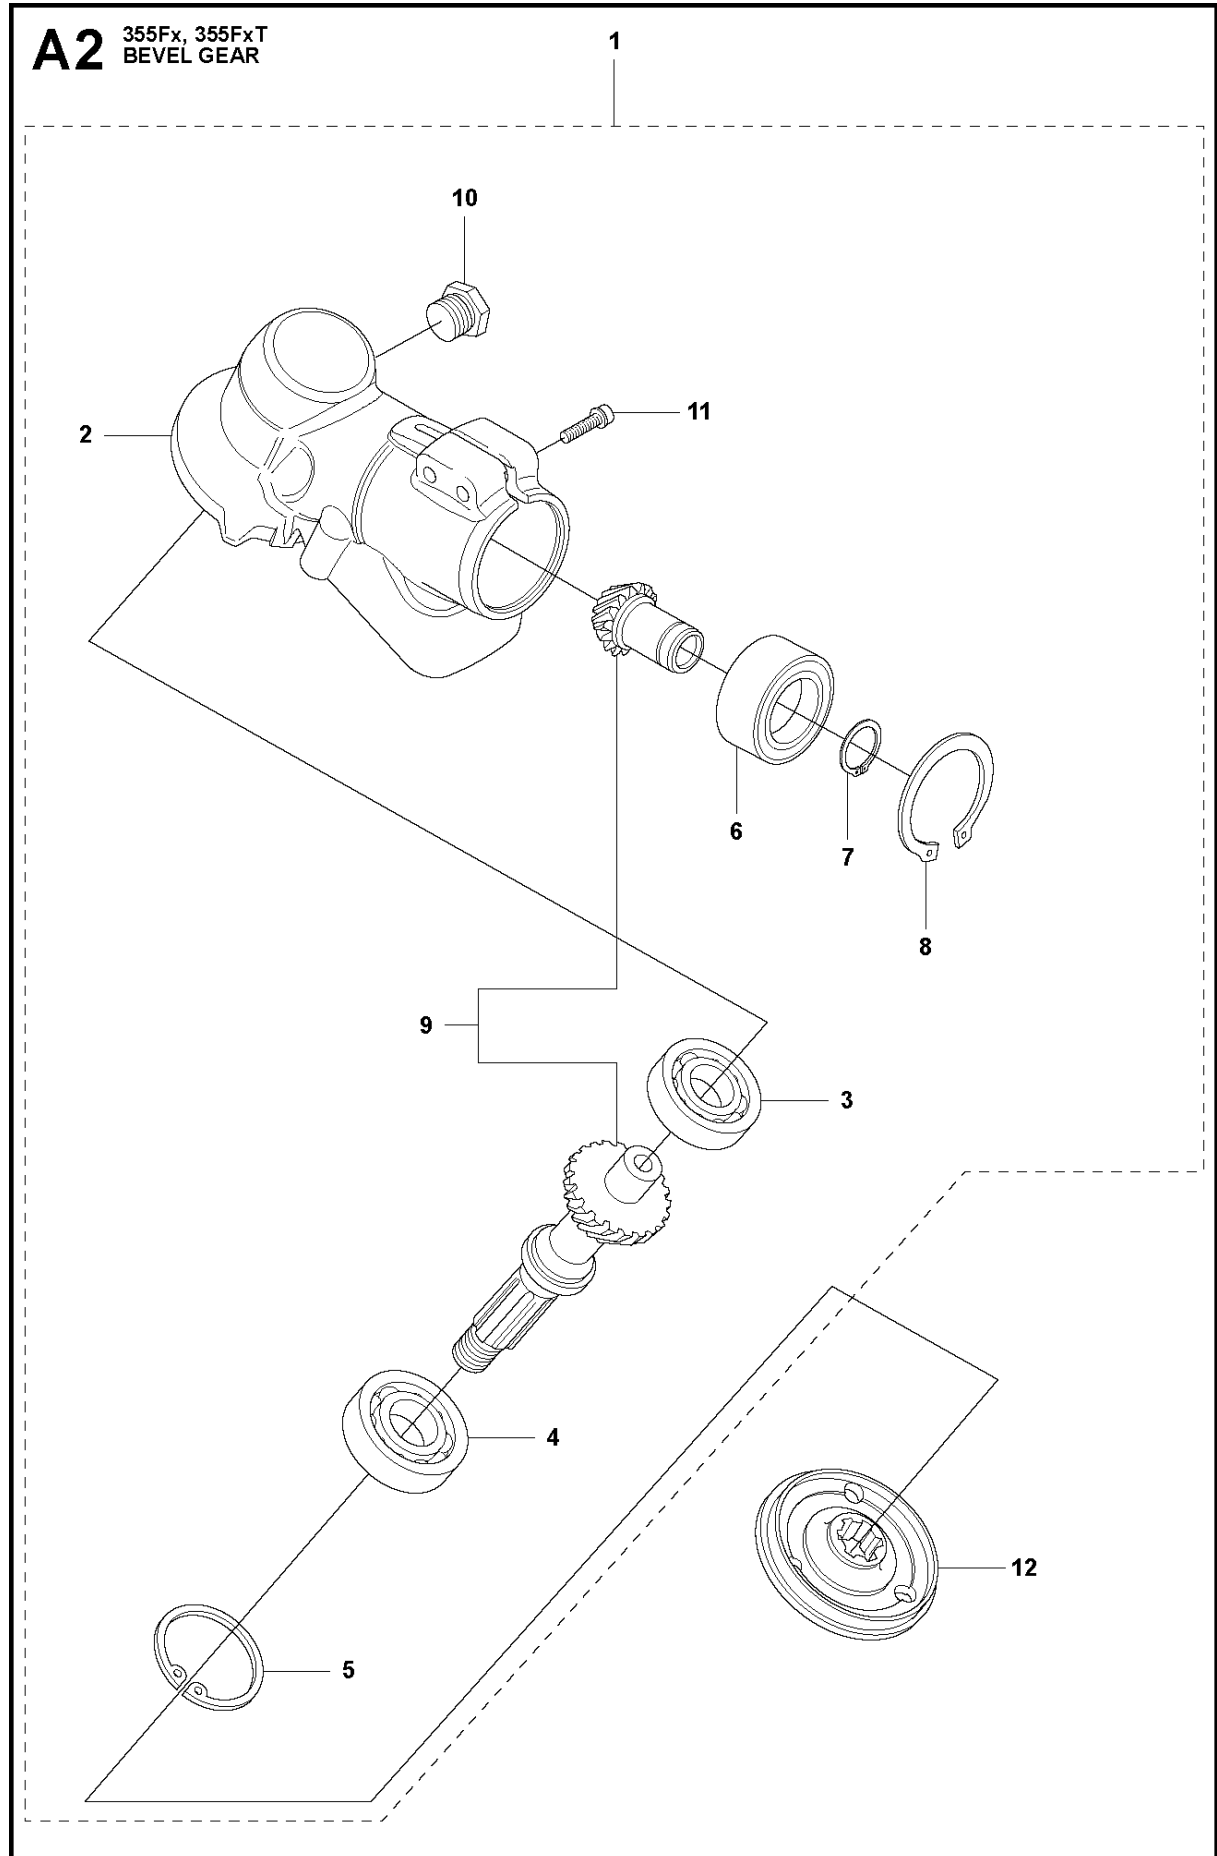

SPARE PARTS LIST

BRUSHCUTTERS/CLEARING SAWS

355 FRM, 2011-01

BEVEL GEAR

355 FRM, 2011-01

Ref	Part No	Description	Remark	QTY	KIT
1	537 42 84-05	BEVEL GEAR	Incl Pos. 2-11	1	
2	537 42 85-01	GEAR HOUSING		1	1
3	738 21 01-10	BALL BEARING		1	1
4	503 25 25-01	BALL BEARING		1	1
5	735 31 33-10	CIRCLIP		1	1
6	503 25 18-01	BEARING		1	1
7	735 31 17-00	CIRCLIP		1	1
8	735 31 31-10	CIRCLIP		1	1
9	502 43 46-01	GEAR WHEEL KIT	Kit	1	1
10	503 20 15-01	SCREW		1	1
11	725 53 72-65	SCREW IHSCM		2	1
12	501 36 59-01	ATTACHMENT PLATE		1	
13	503 20 07-76	SCREW IHSCFM		1	
14	537 18 95-01	SCREW		1	
15	537 35 14-01	DRIVER	Incl. Pos. 16	1	
16	537 24 03-01	GRASS SEALING		1	15
19	576 65 18-01	SPACING SLEEVE		1	

BEVEL GEAR

355 FRM, 2011-01

Ref	Part No	Description	Remark	QTY	KIT
1	537 42 82-04	BEVEL GEAR	Incl. Pos. 2-11	1	
2	537 42 83-01	GEAR HOUSING		1	1
3	738 21 01-10	BALL BEARING		1	1
4	503 25 25-01	BALL BEARING		1	1
5	735 31 33-10	CIRCLIP		1	1
6	503 25 18-01	BEARING		1	1
7	735 31 17-00	CIRCLIP		1	1
8	735 31 31-10	CIRCLIP		1	1
9	502 43 47-01	GEAR WHEEL KIT	Kit	1	1
10	503 20 15-01	SCREW		1	1
11	725 53 72-65	SCREW IHSCM		2	1
12	544 19 78-01	DRIVER		1	