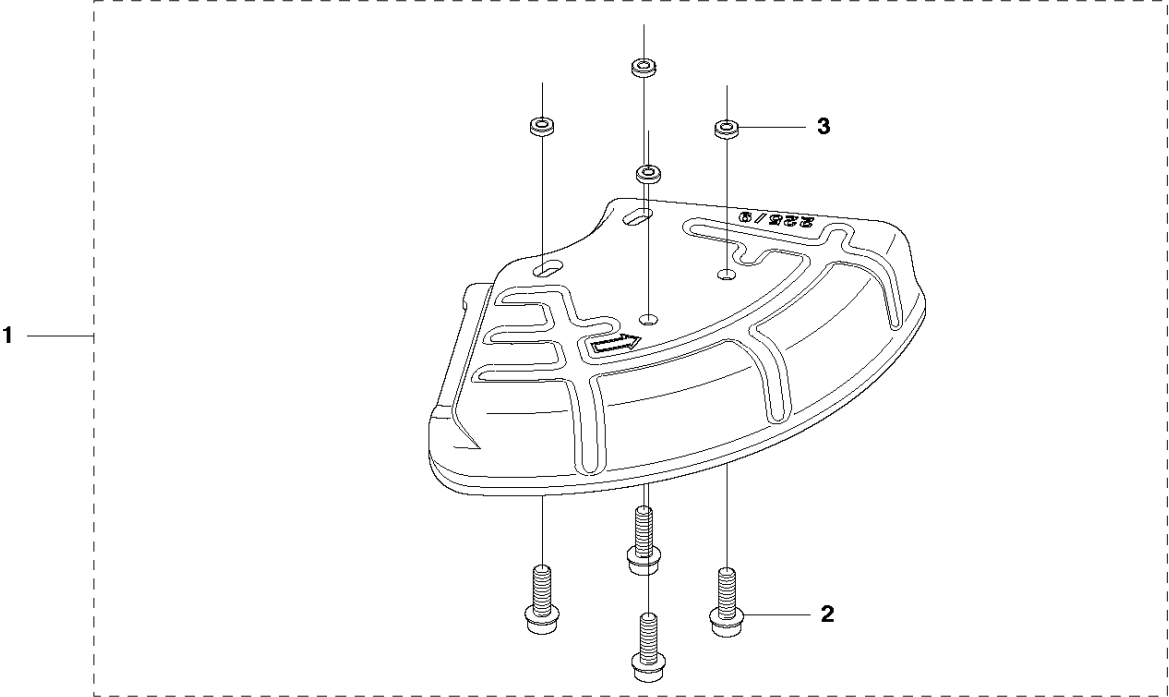

R3 355
ACCESSORIES

ACCESSORIES

355 FRM, 2011-01

Ref	Part No	Description	Remark	QTY	KIT
1	574 50 67-02	SAW BLADE GUARD	Fx, FxT Incl. Pos. 2-3	1	
2	503 20 03-16	SCREW IHSCFM		4	1
3	574 03 95-01	LOCKING NUT		4	1