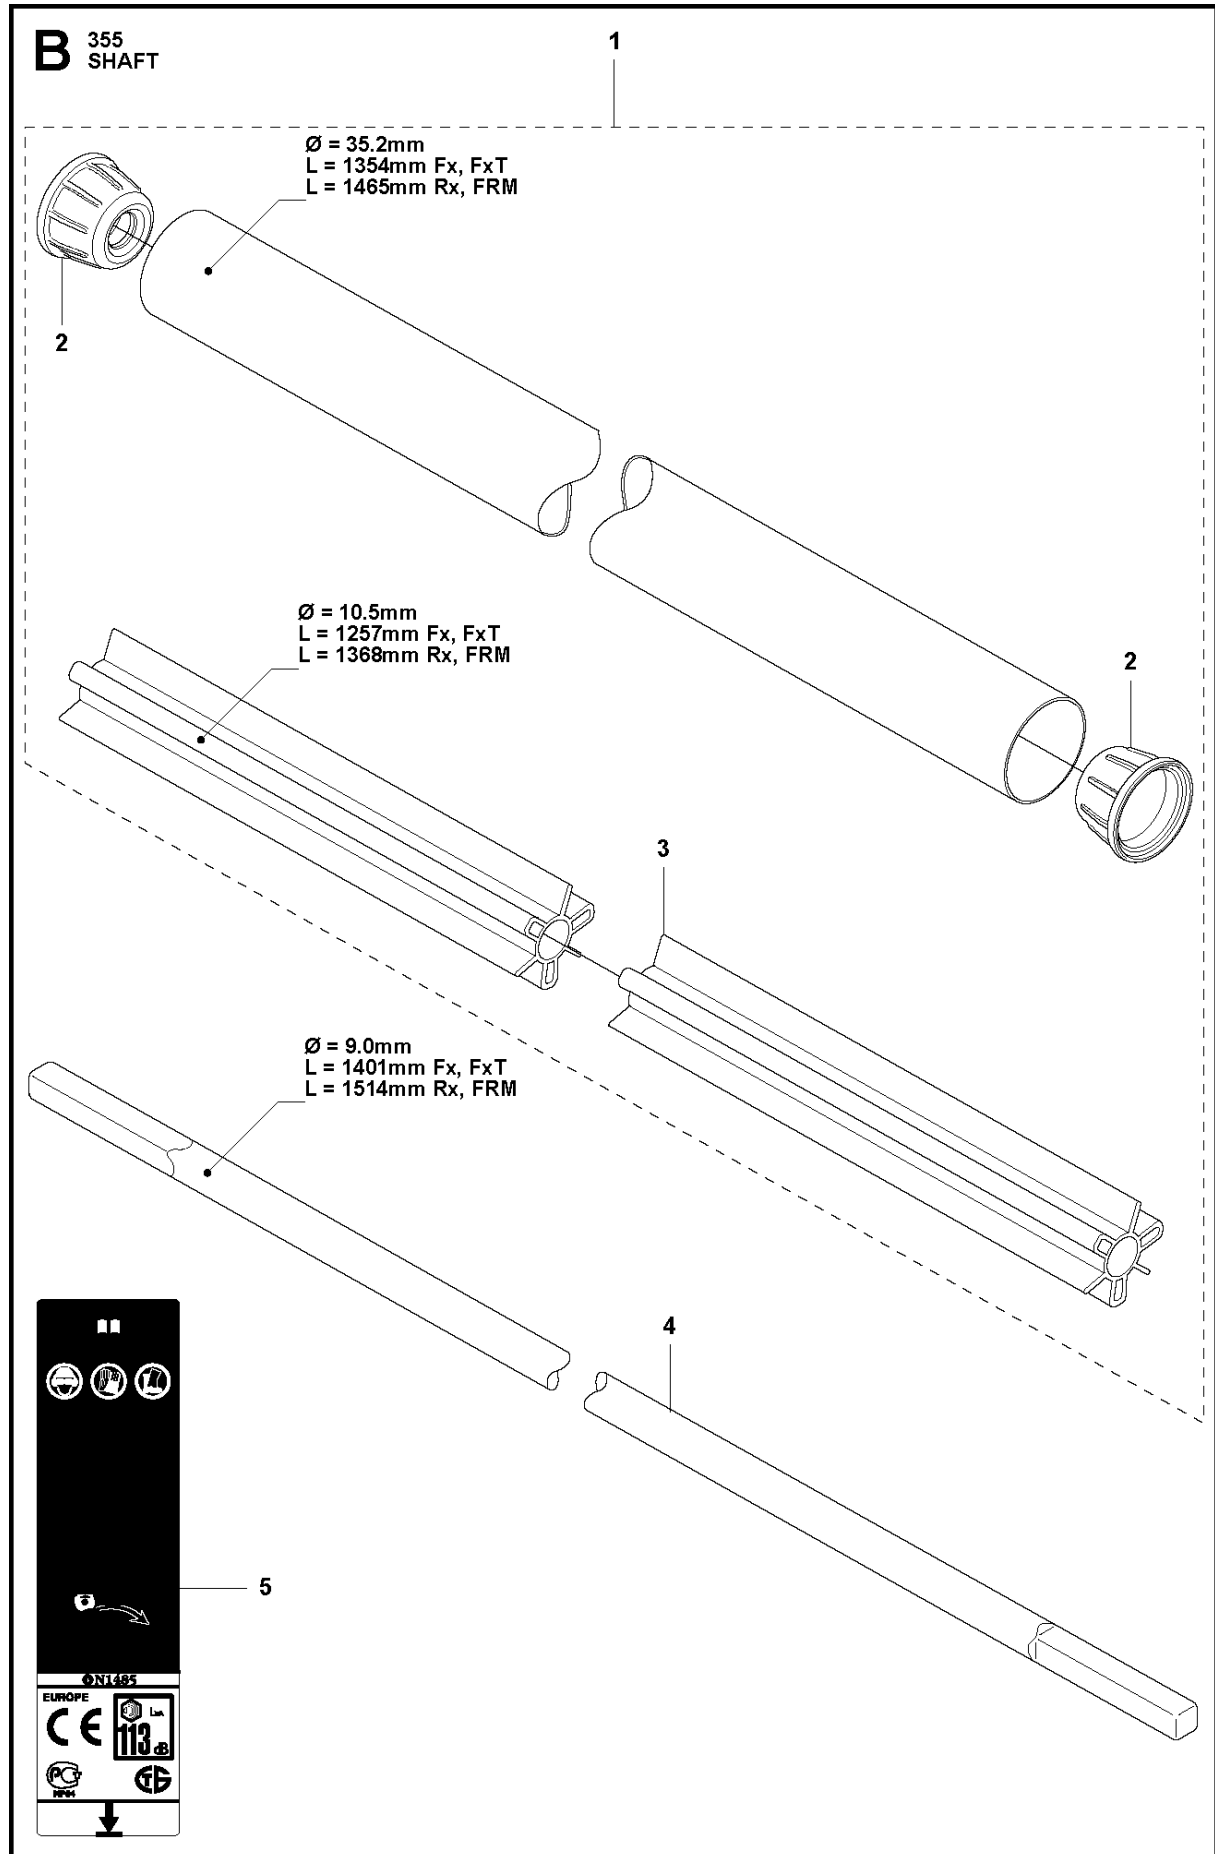

SPARE PARTS LIST

BRUSHCUTTERS/CLEARING SAWS

355 FRM, 2011-01

BEVEL GEAR

355 FRM, 2011-01

Ref	Part No	Description	Remark	QTY	KIT
1	537 42 84-05	BEVEL GEAR	Incl Pos. 2-11	1	
2	537 42 85-01	GEAR HOUSING		1	1
3	738 21 01-10	BALL BEARING		1	1
4	503 25 25-01	BALL BEARING		1	1
5	735 31 33-10	CIRCLIP		1	1
6	503 25 18-01	BEARING		1	1
7	735 31 17-00	CIRCLIP		1	1
8	735 31 31-10	CIRCLIP		1	1
9	502 43 46-01	GEAR WHEEL KIT	Kit	1	1
10	503 20 15-01	SCREW		1	1
11	725 53 72-65	SCREW IHSCM		2	1
12	501 36 59-01	ATTACHMENT PLATE		1	
13	503 20 07-76	SCREW IHSCFM		1	
14	537 18 95-01	SCREW		1	
15	537 35 14-01	DRIVER	Incl. Pos. 16	1	
16	537 24 03-01	GRASS SEALING		1	15
19	576 65 18-01	SPACING SLEEVE		1	

BEVEL GEAR

355 FRM, 2011-01

Ref	Part No	Description	Remark	QTY	KIT
1	537 42 82-04	BEVEL GEAR	Incl. Pos. 2-11	1	
2	537 42 83-01	GEAR HOUSING		1	1
3	738 21 01-10	BALL BEARING		1	1
4	503 25 25-01	BALL BEARING		1	1
5	735 31 33-10	CIRCLIP		1	1
6	503 25 18-01	BEARING		1	1
7	735 31 17-00	CIRCLIP		1	1
8	735 31 31-10	CIRCLIP		1	1
9	502 43 47-01	GEAR WHEEL KIT	Kit	1	1
10	503 20 15-01	SCREW		1	1
11	725 53 72-65	SCREW IHSCM		2	1
12	544 19 78-01	DRIVER		1	

SUSPENSION

355 FRM, 2011-01

Ref	Part No	Description	Remark	QTY	KIT
1	544 40 16-01	SUSPENSION		1	
2	544 37 83-01	RETAINER		1	
3	544 37 85-01	COVER		1	
4	506 06 88-01	SPRING		1	
5	544 36 77-01	PARALLEL PIN		1	
6	544 23 09-01	ANTIVIBRATION ELEMENT		2	
7	503 20 07-74	SCREW IHSCFM		3	
8	725 53 72-65	SCREW IHSCM		1	
9	502 19 71-01	SQUARE NUT		1	
10	503 85 73-02	COVER		1	
11	504 02 38-01	LOOP	Incl. Pos. 12-19	1	
12	537 39 57-01	BAND		1	11
13	537 20 18-03	LOOP		1	11
14	537 42 74-01	GUIDE RAIL		1	11
15	537 42 70-01	LEVER		1	11
16	537 42 73-01	NUT		1	11
17	544 25 07-01	WEAR PROTECTION		1	11
18	503 20 07-25	SCREW IHSCFM		1	11
19	503 23 00-11	WASHER		1	11