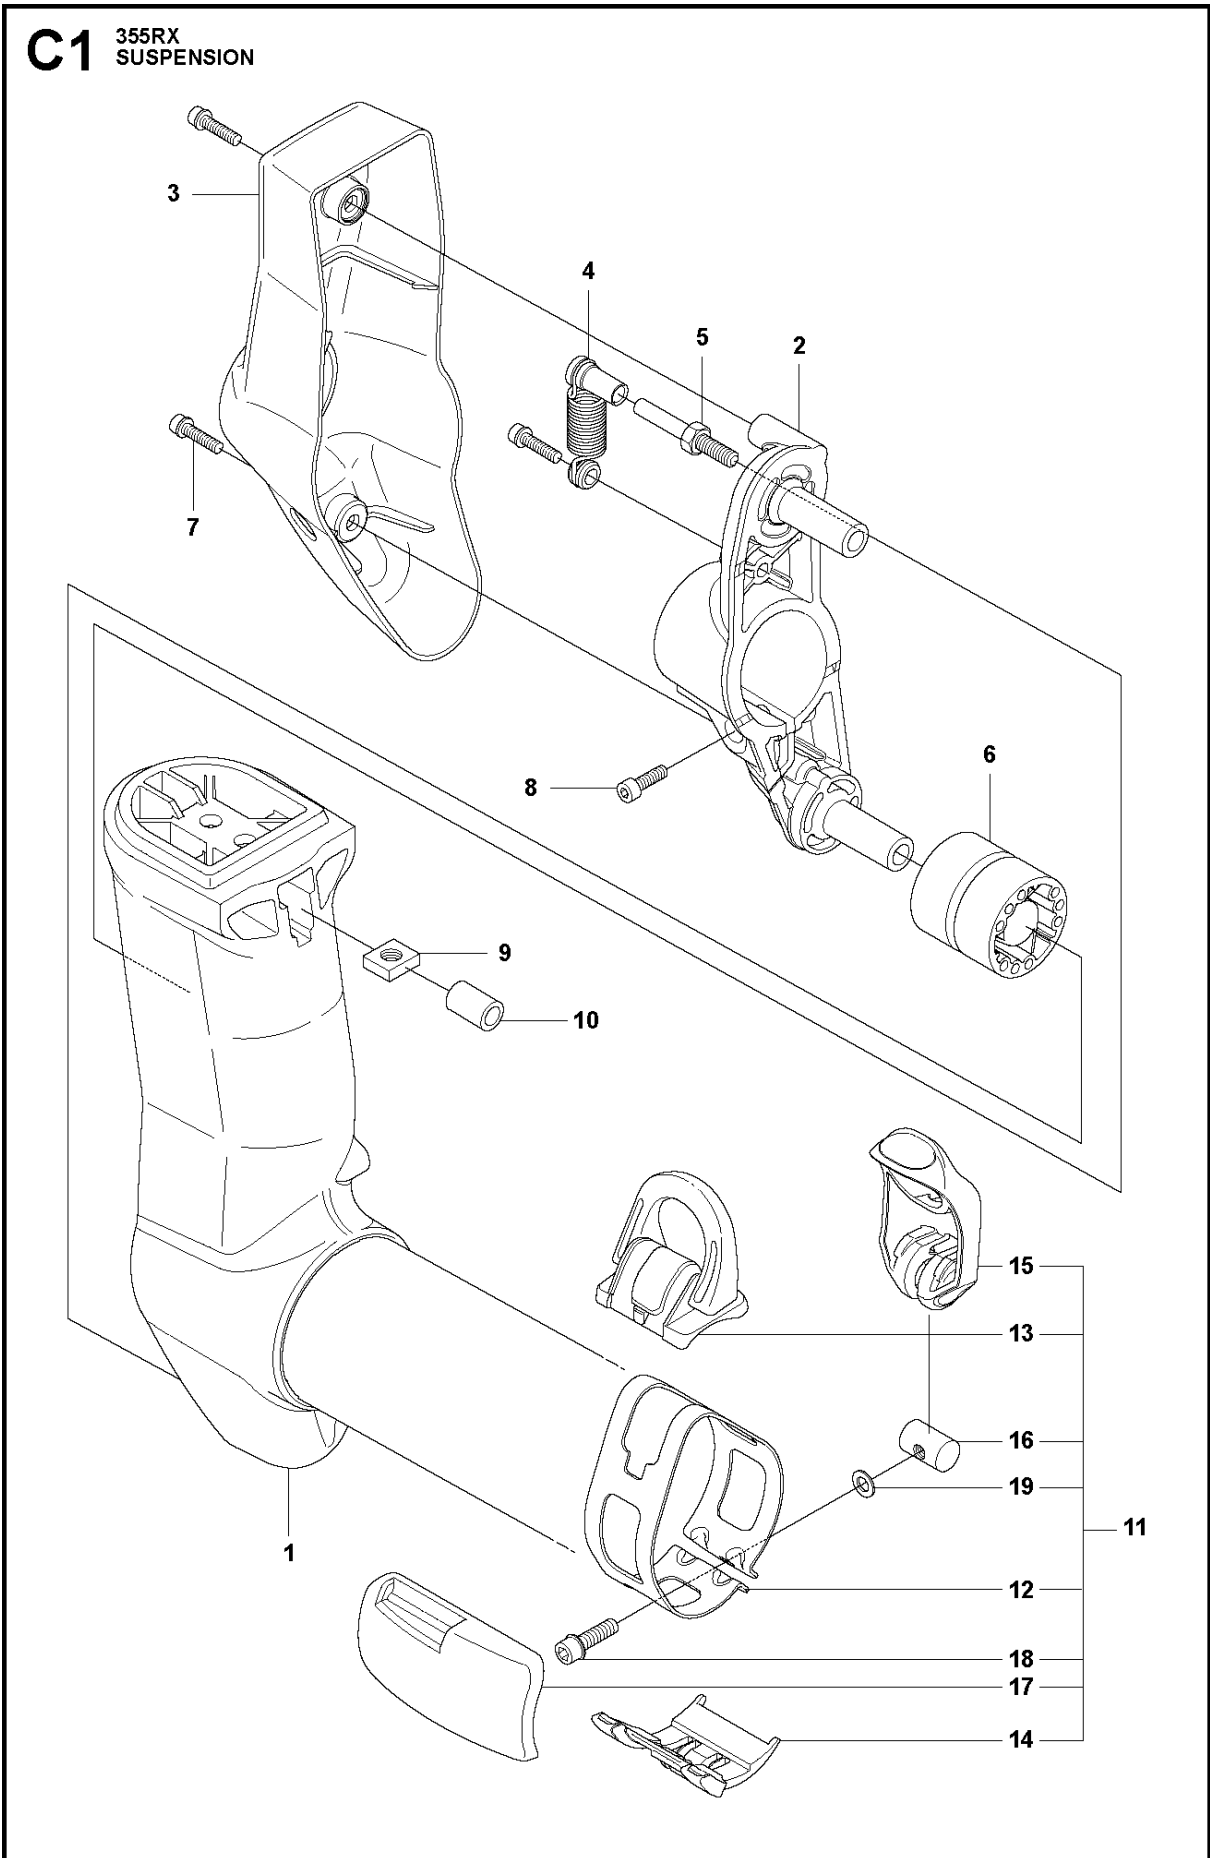

SUSPENSION

355 FRM, 2011-01

Ref	Part No	Description	Remark	QTY	KIT
1	544 40 16-01	SUSPENSION		1	
2	544 37 83-01	RETAINER		1	
3	544 37 85-01	COVER		1	
4	506 06 88-01	SPRING		1	
5	544 36 77-01	PARALLEL PIN		1	
6	544 23 09-01	ANTIVIBRATION ELEMENT		2	
7	503 20 07-74	SCREW IHSCFM		3	
8	725 53 72-65	SCREW IHSCM		1	
9	502 19 71-01	SQUARE NUT		1	
10	503 85 73-02	COVER		1	
11	504 02 38-01	LOOP	Incl. Pos. 12-19	1	
12	537 39 57-01	BAND		1	11
13	537 20 18-03	LOOP		1	11
14	537 42 74-01	GUIDE RAIL		1	11
15	537 42 70-01	LEVER		1	11
16	537 42 73-01	NUT		1	11
17	544 25 07-01	WEAR PROTECTION		1	11
18	503 20 07-25	SCREW IHSCFM		1	11
19	503 23 00-11	WASHER		1	11