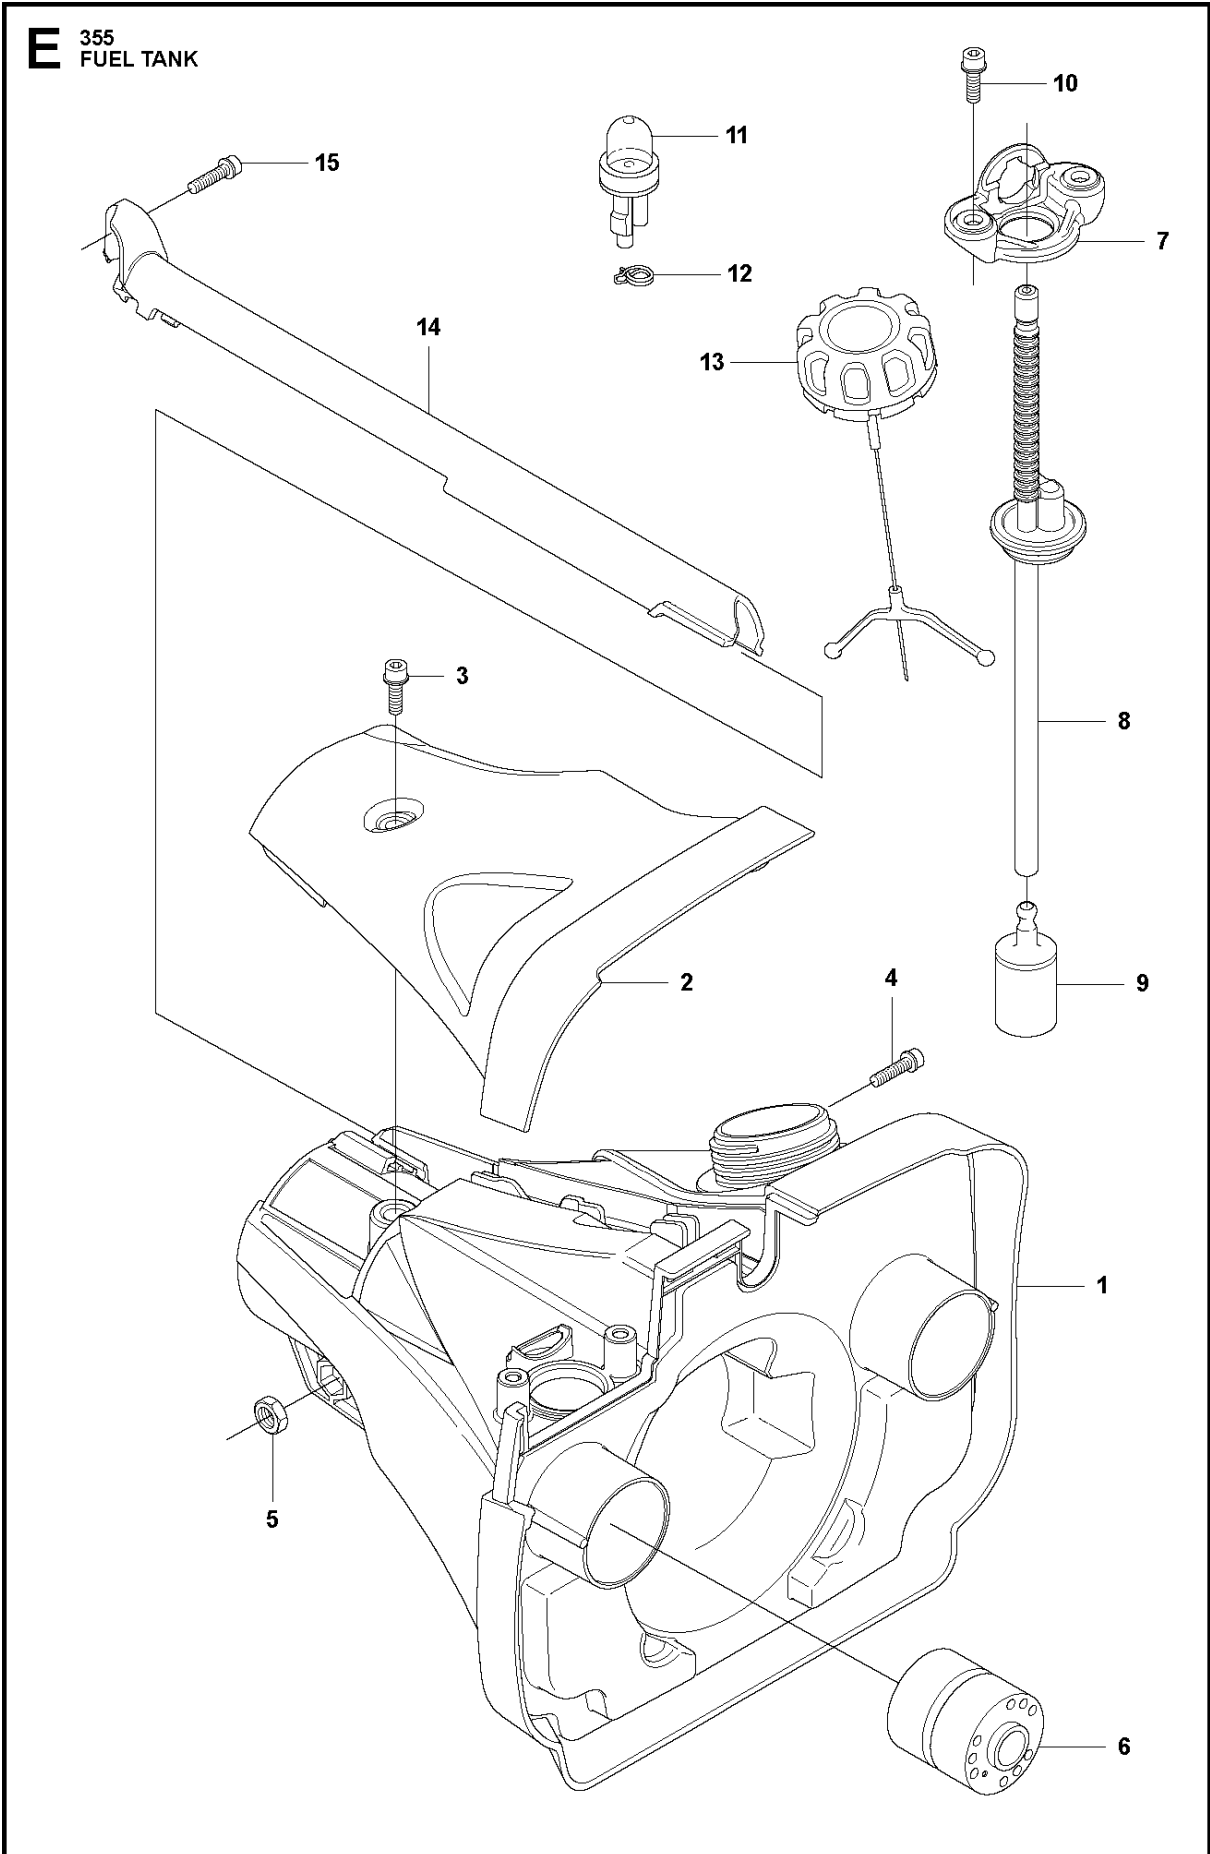

SUSPENSION

355 FRM, 2011-01

Ref	Part No	Description	Remark	QTY	KIT
1	544 24 59-01	SUSPENSION	Fx, FxT	1	
1	544 24 59-03	SUSPENSION	FRM	1	
2	544 37 83-01	RETAINER		1	
3	544 37 85-01	COVER		1	
4	506 06 88-01	SPRING		1	
5	544 36 77-01	PARALLEL PIN		1	
6	544 23 09-01	ANTIVIBRATION ELEMENT		2	
7	503 20 07-74	SCREW IHSCFM		3	
8	725 53 72-65	SCREW IHSCM		1	
9	502 19 71-01	SQUARE NUT		1	
10	503 85 73-02	COVER		1	
11	504 02 38-01	LOOP	Incl. Pos. 12-19	1	
12	537 39 57-01	BAND		1	11
13	537 20 18-03	LOOP		1	11
14	537 42 74-01	GUIDE RAIL		1	11
15	537 42 70-01	LEVER		1	11
16	537 42 73-01	NUT		1	11
17	544 25 07-01	WEAR PROTECTION		1	11
18	503 20 07-25	SCREW IHSCFM		1	11
19	503 23 00-11	WASHER		1	11

THROTTLE CONTROLS

355 FRM, 2011-01

Ref	Part No	Description	Remark	QTY	KIT
1	504 20 98-04	THROTTLE HANDLE ASSY	Incl. Pos. 2-10	1	
2	537 18 08-11	HANDLE HALF		1	1
3	537 18 07-11	HANDLE HALF		1	1
4	537 16 07-01	STARTER THROTTLE LOC		1	1
5	506 49 77-01	THROTTLE CONTROL	Kit	1	1
6	537 17 42-01	SPRING THROTTLE TRIG		1	1
7	537 17 43-01	SPRING		1	1
8	503 21 66-18	SCREW IHSC T		2	1
9	503 20 07-35	SCREW IHSCFM		1	1
10	503 22 10-13	HEXAGON NUT		1	1
11	537 41 90-01	SWITCH		1	
12	537 17 28-03	HANDLE		1	
13	537 17 29-02	BRACKET		1	
14	503 20 02-45	SCREW IHSCFM		1	
15	731 23 14-05	HEXAGON NUT		1	
16	503 95 86-03	HANDLEBAR		1	
17	537 12 91-01	HANDLE BRACKET		1	
18	537 12 90-01	HANDLEBAR BRACKET		1	
19	502 20 38-01	KNOB		1	
20	725 23 84-85	SCREW EHHM		1	
21	503 20 07-78	SCREW IHSCFM		2	
22	502 28 21-01	WASHER		1	
23	544 20 31-01	WIRING	Rx, FRM	1	
23	544 20 31-02	WIRING	Only for model Fx. (Canada)	1	