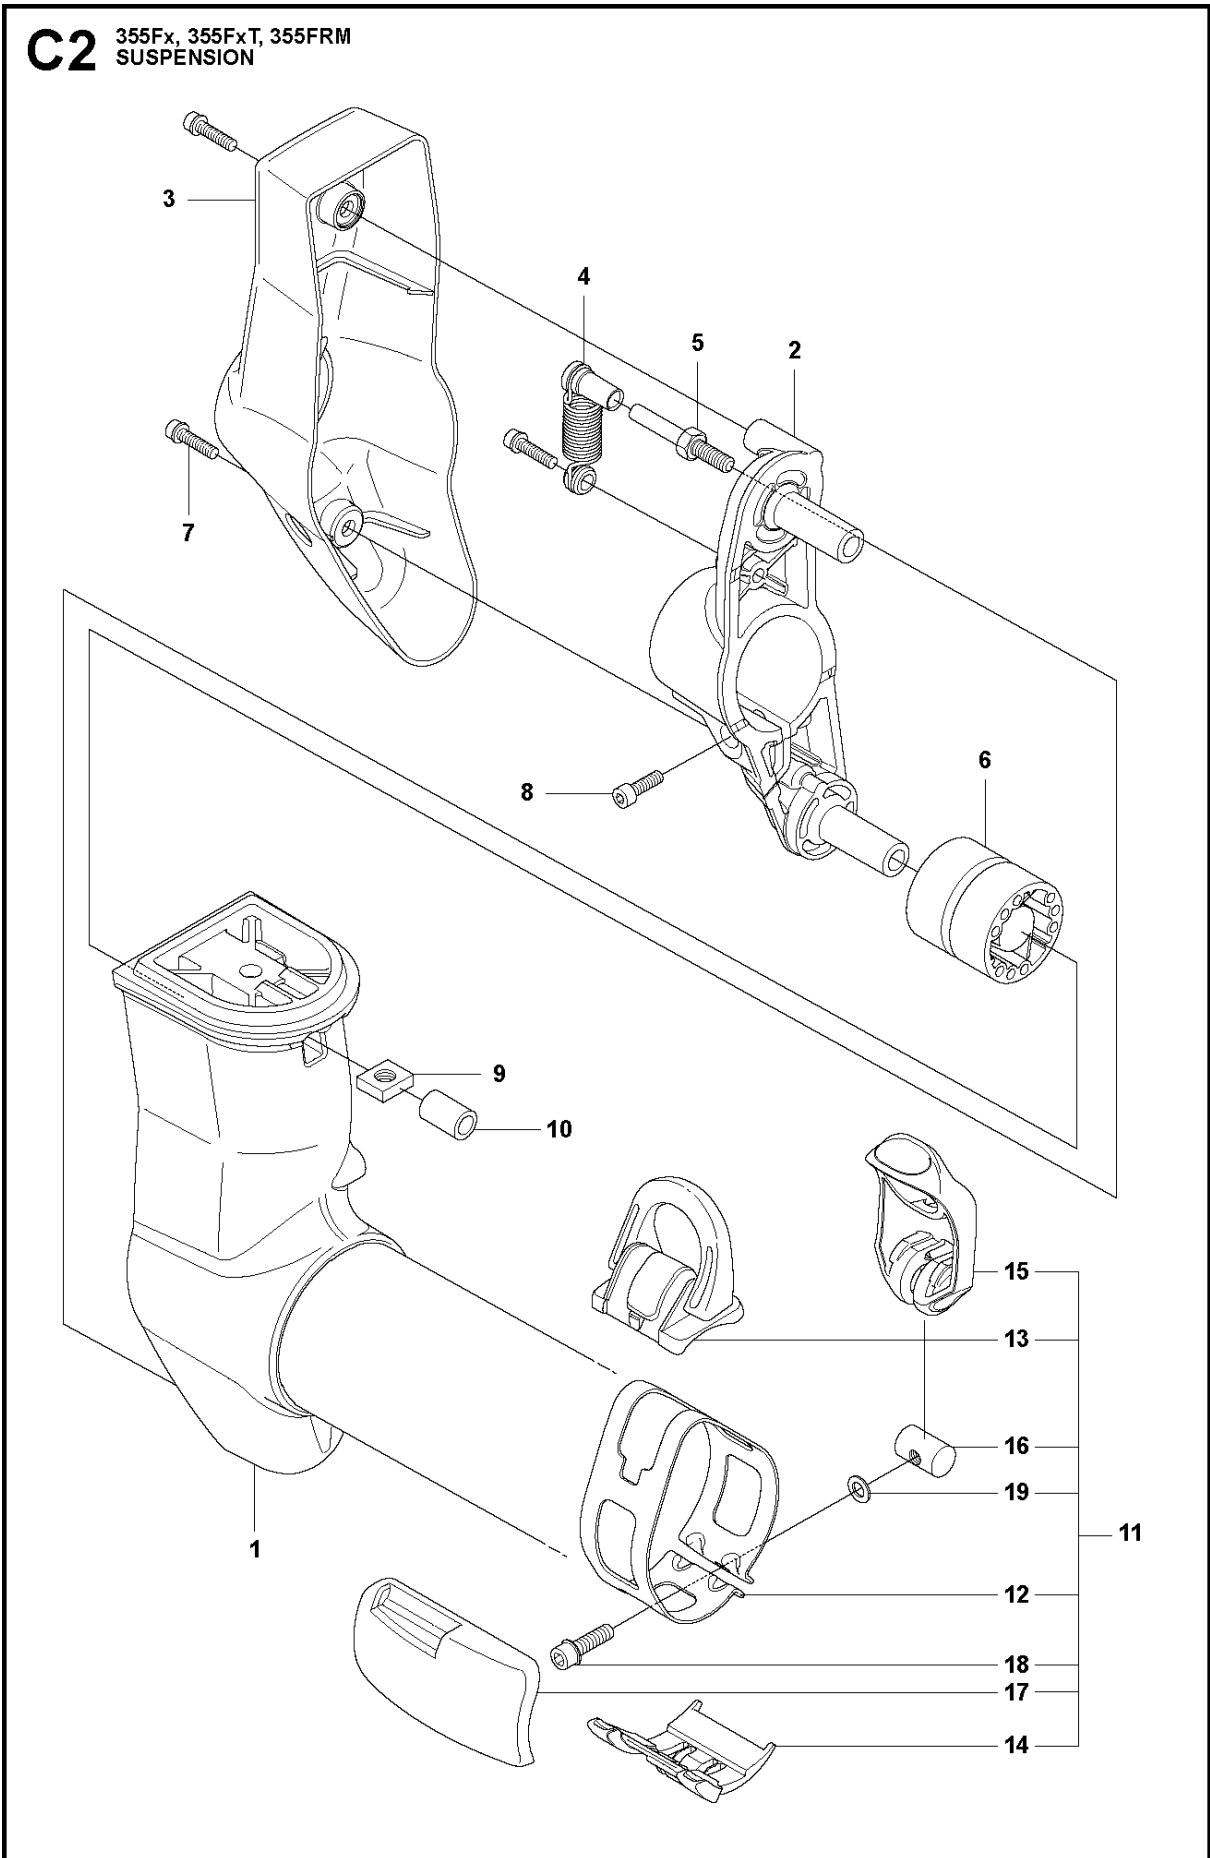

SPARE PARTS LIST

BRUSHCUTTERS/CLEARING SAWS

355 FRM, 2011-01

BEVEL GEAR

355 FRM, 2011-01

Ref	Part No	Description	Remark	QTY	KIT
1	537 42 84-05	BEVEL GEAR	Incl Pos. 2-11	1	
2	537 42 85-01	GEAR HOUSING		1	1
3	738 21 01-10	BALL BEARING		1	1
4	503 25 25-01	BALL BEARING		1	1
5	735 31 33-10	CIRCLIP		1	1
6	503 25 18-01	BEARING		1	1
7	735 31 17-00	CIRCLIP		1	1
8	735 31 31-10	CIRCLIP		1	1
9	502 43 46-01	GEAR WHEEL KIT	Kit	1	1
10	503 20 15-01	SCREW		1	1
11	725 53 72-65	SCREW IHSCM		2	1
12	501 36 59-01	ATTACHMENT PLATE		1	
13	503 20 07-76	SCREW IHSCFM		1	
14	537 18 95-01	SCREW		1	
15	537 35 14-01	DRIVER	Incl. Pos. 16	1	
16	537 24 03-01	GRASS SEALING		1	15
19	576 65 18-01	SPACING SLEEVE		1	

BEVEL GEAR

355 FRM, 2011-01

Ref	Part No	Description	Remark	QTY	KIT
1	537 42 82-04	BEVEL GEAR	Incl. Pos. 2-11	1	
2	537 42 83-01	GEAR HOUSING		1	1
3	738 21 01-10	BALL BEARING		1	1
4	503 25 25-01	BALL BEARING		1	1
5	735 31 33-10	CIRCLIP		1	1
6	503 25 18-01	BEARING		1	1
7	735 31 17-00	CIRCLIP		1	1
8	735 31 31-10	CIRCLIP		1	1
9	502 43 47-01	GEAR WHEEL KIT	Kit	1	1
10	503 20 15-01	SCREW		1	1
11	725 53 72-65	SCREW IHSCM		2	1
12	544 19 78-01	DRIVER		1	

SUSPENSION

355 FRM, 2011-01

Ref	Part No	Description	Remark	QTY	KIT
1	544 40 16-01	SUSPENSION		1	
2	544 37 83-01	RETAINER		1	
3	544 37 85-01	COVER		1	
4	506 06 88-01	SPRING		1	
5	544 36 77-01	PARALLEL PIN		1	
6	544 23 09-01	ANTIVIBRATION ELEMENT		2	
7	503 20 07-74	SCREW IHSCFM		3	
8	725 53 72-65	SCREW IHSCM		1	
9	502 19 71-01	SQUARE NUT		1	
10	503 85 73-02	COVER		1	
11	504 02 38-01	LOOP	Incl. Pos. 12-19	1	
12	537 39 57-01	BAND		1	11
13	537 20 18-03	LOOP		1	11
14	537 42 74-01	GUIDE RAIL		1	11
15	537 42 70-01	LEVER		1	11
16	537 42 73-01	NUT		1	11
17	544 25 07-01	WEAR PROTECTION		1	11
18	503 20 07-25	SCREW IHSCFM		1	11
19	503 23 00-11	WASHER		1	11