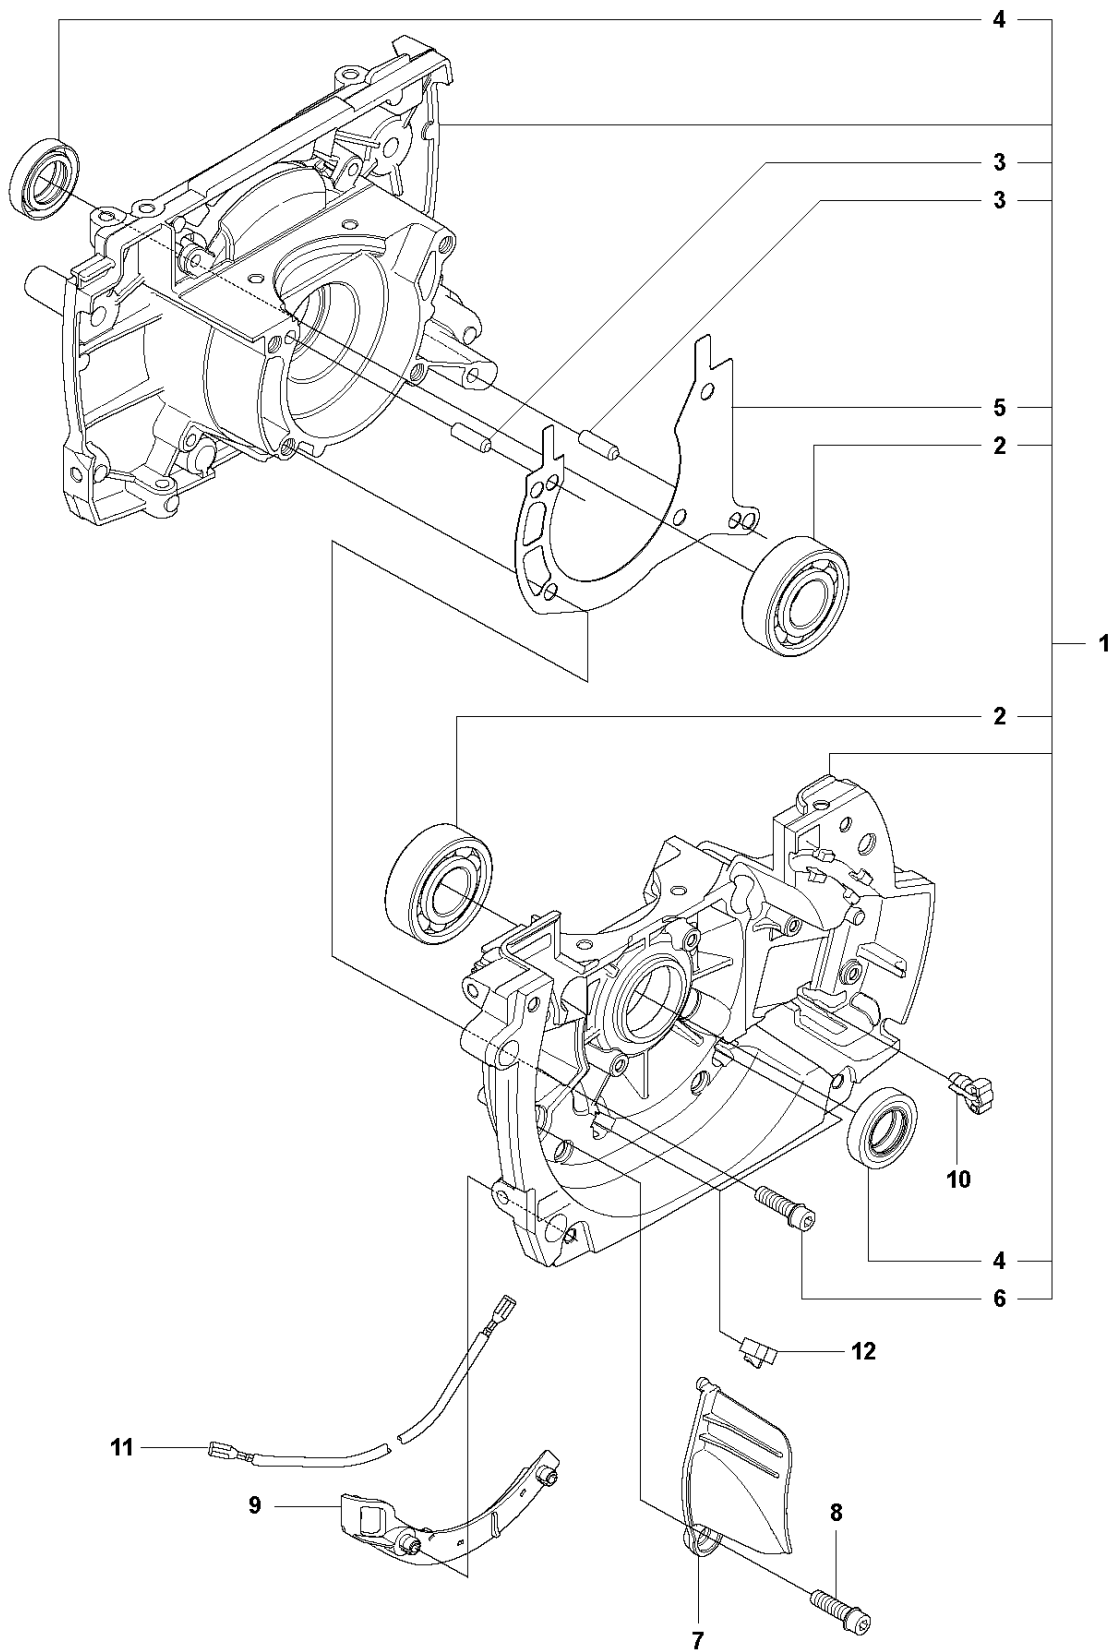

P 355
CRANKCASE

CRANKCASE

355 FRM, 2011-01

Ref	Part No	Description	Remark	QTY KIT	
1	544 95 25-01	CRANKCASE	Incl. Pos. 2-6	1	
2	503 25 08-01	BEARING		2	1
3	720 13 07-10	PARALLEL PIN		2	1
4	503 26 02-04	SEALING RING		2	1
5	537 34 67-01	GASKET		1	1
6	725 53 33-55	SCREW IHSCM		5	1
7	544 09 45-01	NOZZLE		1	
8	503 20 25-16	SCREW IHSCM		1	
9	544 09 44-01	CABLE HOLDER		1	
10	540 07 01-01	RETAINER		1	
11	544 33 18-01	SHORT CIRCUIT CABLE		1	
12	501 04 44-01	RETAINER		2