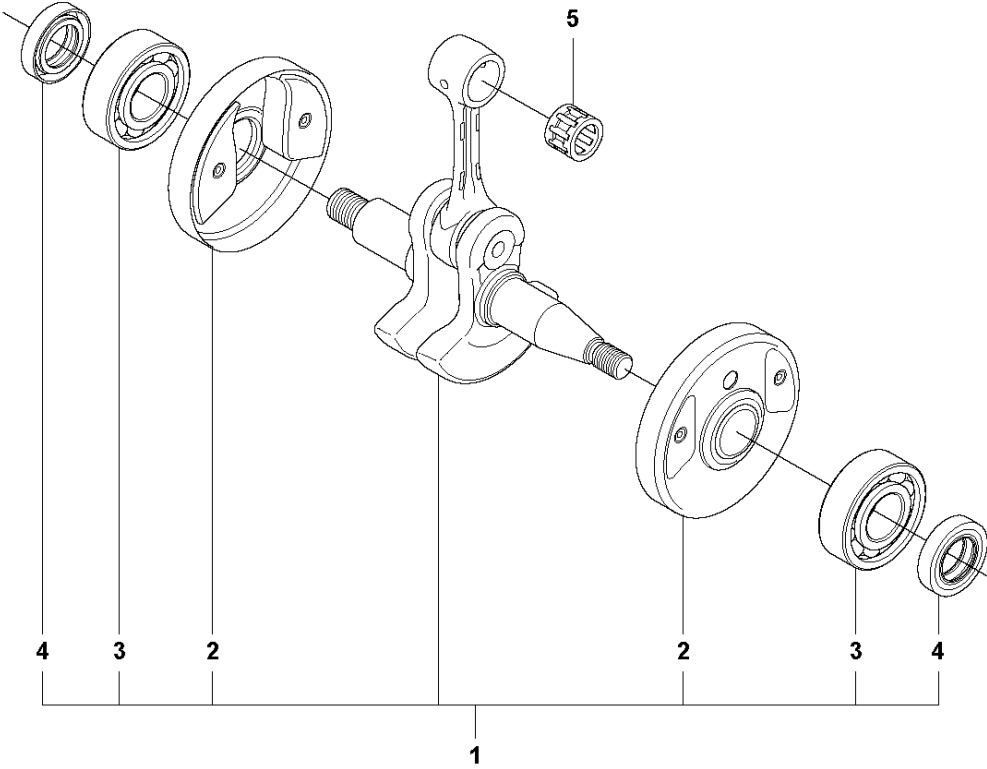

N 355
CRANK SHAFT

CRANKSHAFT

355 FRM, 2011-01

Ref	Part No	Description	Remark	QTY KIT	
1	544 95 26-02	CRANKSHAFT	Incl. Pos. 2-4	1	
2	544 01 01-01	CUP		2	1
3	503 25 08-01	BEARING		2	1
4	503 26 02-04	SEALING RING		2	1
5	501 45 16-01	NEEDLE BEARING		1