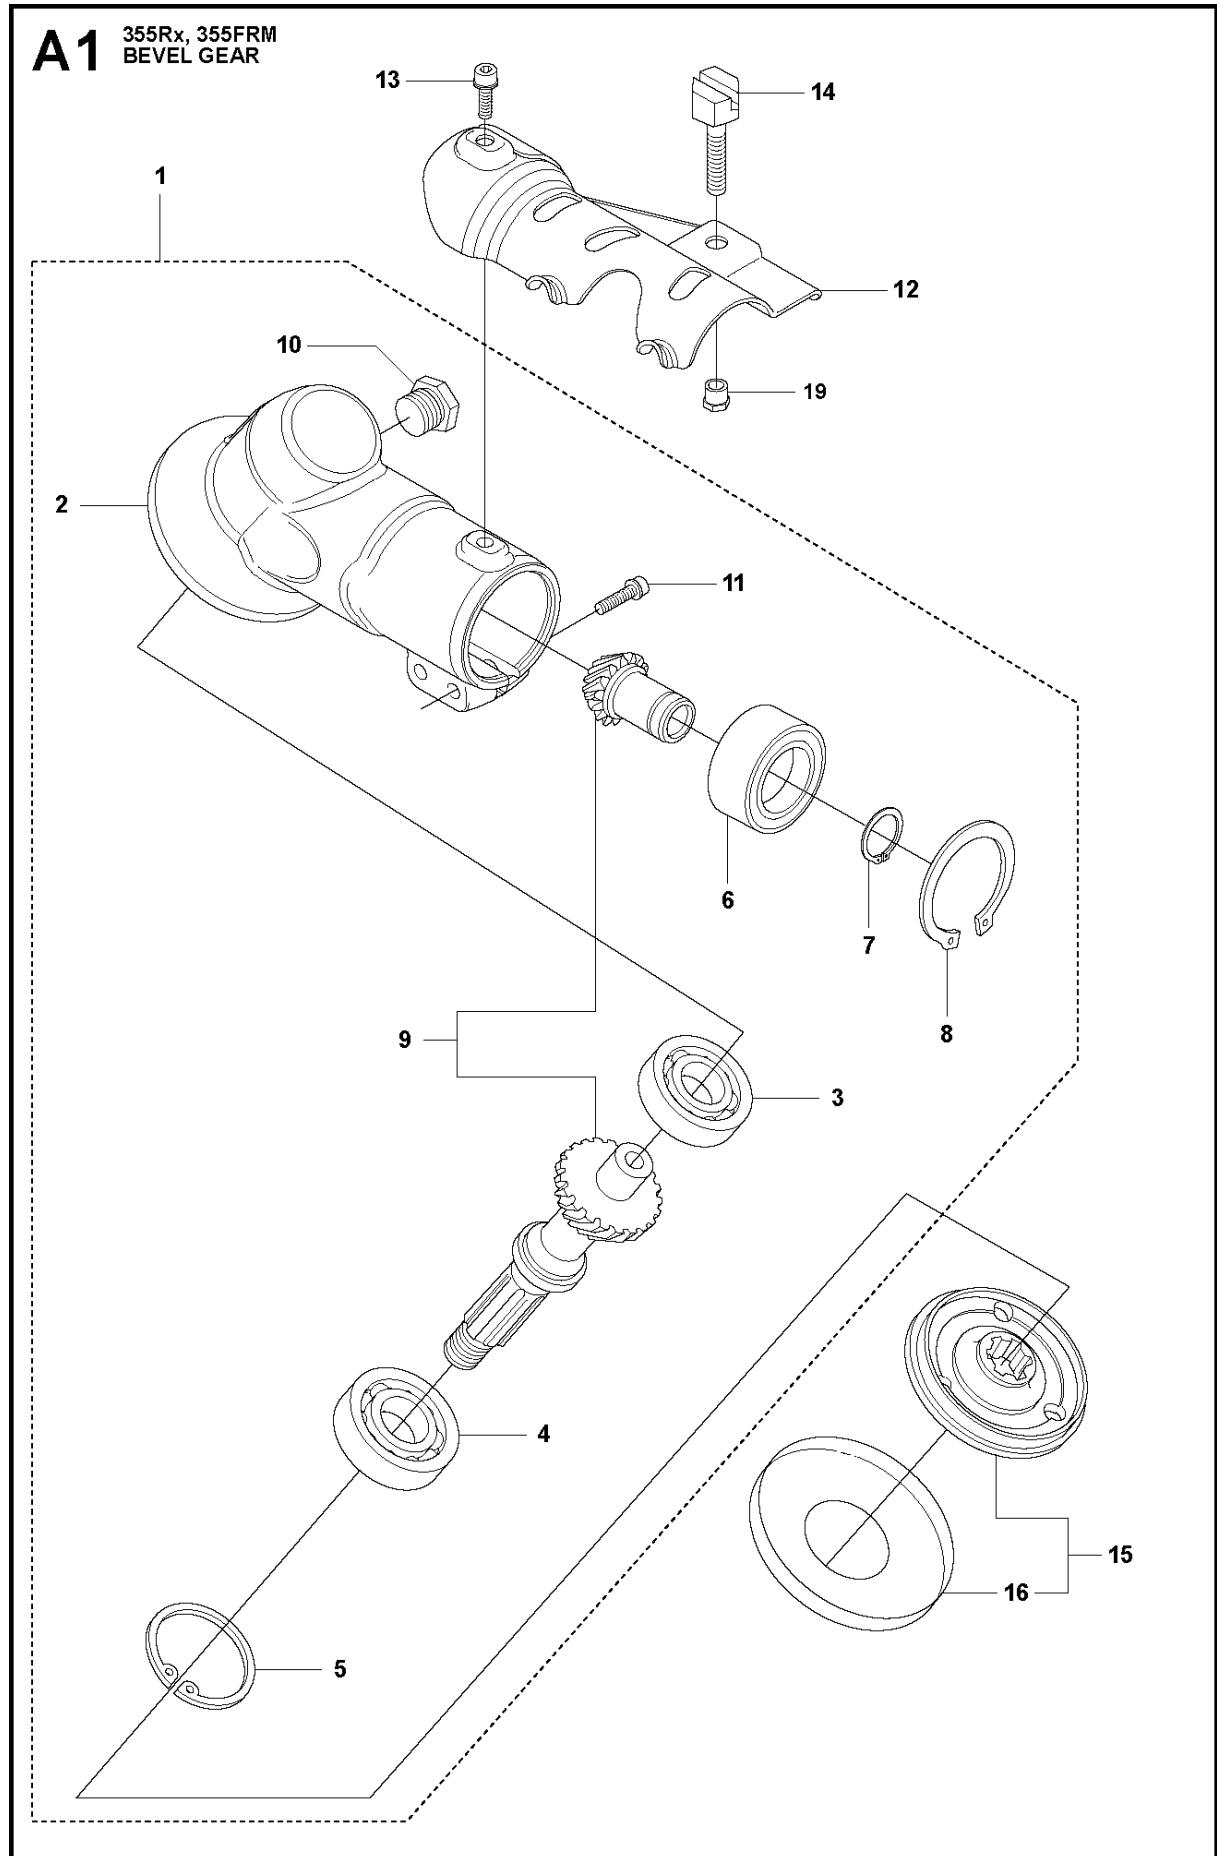

SPARE PARTS LIST

BRUSHCUTTERS/CLEARING SAWS

355 FRM, 2011-01

BEVEL GEAR

355 FRM, 2011-01

Ref	Part No	Description	Remark	QTY	KIT
1	537 42 84-05	BEVEL GEAR	Incl Pos. 2-11	1	
2	537 42 85-01	GEAR HOUSING		1	1
3	738 21 01-10	BALL BEARING		1	1
4	503 25 25-01	BALL BEARING		1	1
5	735 31 33-10	CIRCLIP		1	1
6	503 25 18-01	BEARING		1	1
7	735 31 17-00	CIRCLIP		1	1
8	735 31 31-10	CIRCLIP		1	1
9	502 43 46-01	GEAR WHEEL KIT	Kit	1	1
10	503 20 15-01	SCREW		1	1
11	725 53 72-65	SCREW IHSCM		2	1
12	501 36 59-01	ATTACHMENT PLATE		1	
13	503 20 07-76	SCREW IHSCFM		1	
14	537 18 95-01	SCREW		1	
15	537 35 14-01	DRIVER	Incl. Pos. 16	1	
16	537 24 03-01	GRASS SEALING		1	15
19	576 65 18-01	SPACING SLEEVE		1	

BEVEL GEAR

355 FRM, 2011-01

Ref	Part No	Description	Remark	QTY	KIT
1	537 42 82-04	BEVEL GEAR	Incl. Pos. 2-11	1	
2	537 42 83-01	GEAR HOUSING		1	1
3	738 21 01-10	BALL BEARING		1	1
4	503 25 25-01	BALL BEARING		1	1
5	735 31 33-10	CIRCLIP		1	1
6	503 25 18-01	BEARING		1	1
7	735 31 17-00	CIRCLIP		1	1
8	735 31 31-10	CIRCLIP		1	1
9	502 43 47-01	GEAR WHEEL KIT	Kit	1	1
10	503 20 15-01	SCREW		1	1
11	725 53 72-65	SCREW IHSCM		2	1
12	544 19 78-01	DRIVER		1	

SUSPENSION

355 FRM, 2011-01

Ref	Part No	Description	Remark	QTY	KIT
1	544 40 16-01	SUSPENSION		1	
2	544 37 83-01	RETAINER		1	
3	544 37 85-01	COVER		1	
4	506 06 88-01	SPRING		1	
5	544 36 77-01	PARALLEL PIN		1	
6	544 23 09-01	ANTIVIBRATION ELEMENT		2	
7	503 20 07-74	SCREW IHSCFM		3	
8	725 53 72-65	SCREW IHSCM		1	
9	502 19 71-01	SQUARE NUT		1	
10	503 85 73-02	COVER		1	
11	504 02 38-01	LOOP	Incl. Pos. 12-19	1	
12	537 39 57-01	BAND		1	11
13	537 20 18-03	LOOP		1	11
14	537 42 74-01	GUIDE RAIL		1	11
15	537 42 70-01	LEVER		1	11
16	537 42 73-01	NUT		1	11
17	544 25 07-01	WEAR PROTECTION		1	11
18	503 20 07-25	SCREW IHSCFM		1	11
19	503 23 00-11	WASHER		1	11