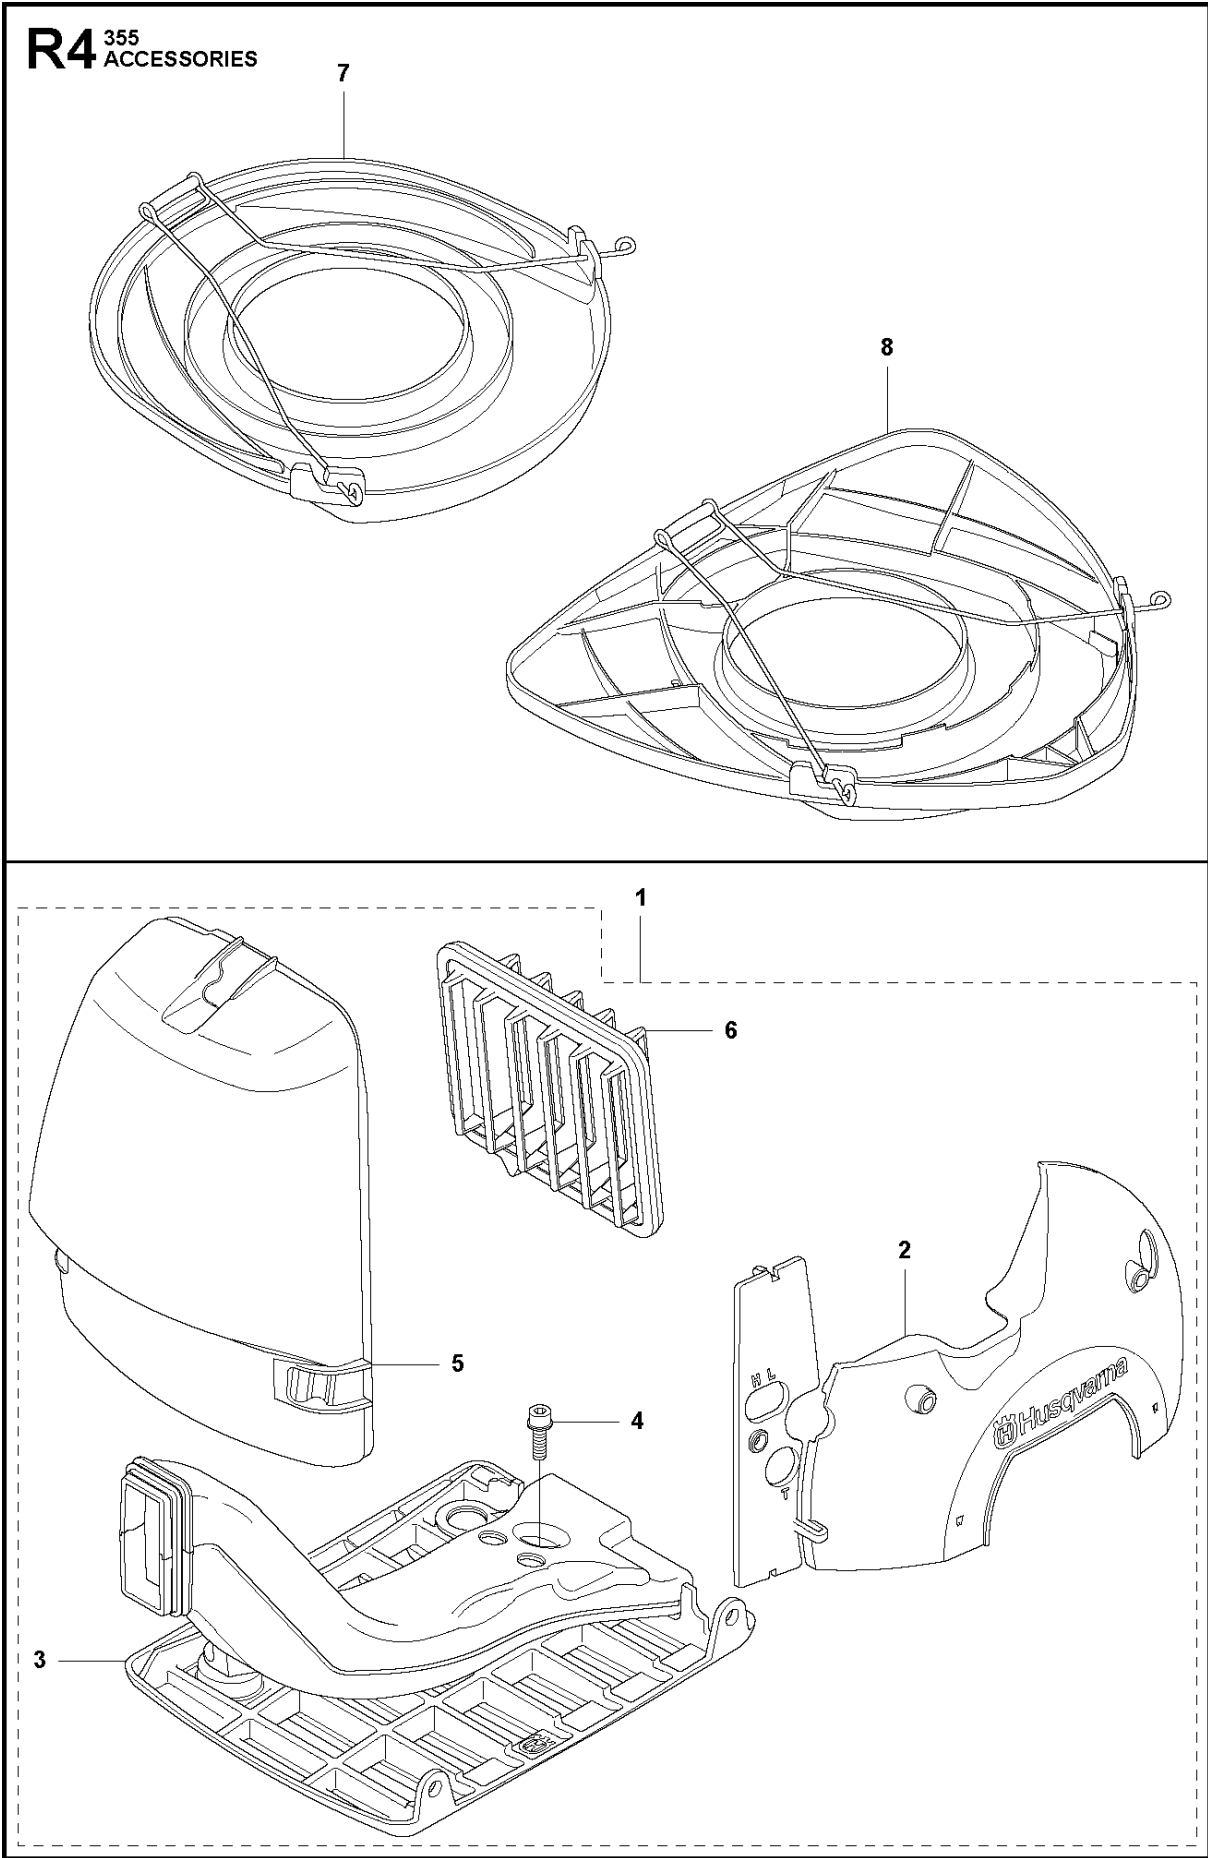

ACCESSORIES

355 FRM, 2011-01

Ref	Part No	Description	Remark	QTY	KIT
1	502 43 58-01	WINTER KIT	Winter kit Incl. Pos. 2-6	1	
2	544 95 28-01	WINTER COVER		1	1
3	537 35 10-01	AIR DUCT		1	1
4	503 21 07-16	SCREW IHSC T		1	1
5	544 87 02-01	COVER		1	1
6	537 41 08-01	FILTER		1	1
7	537 31 29-01	TRANSPORT GUARD		1	
8	544 35 91-01	TRANSPORT GUARD		1