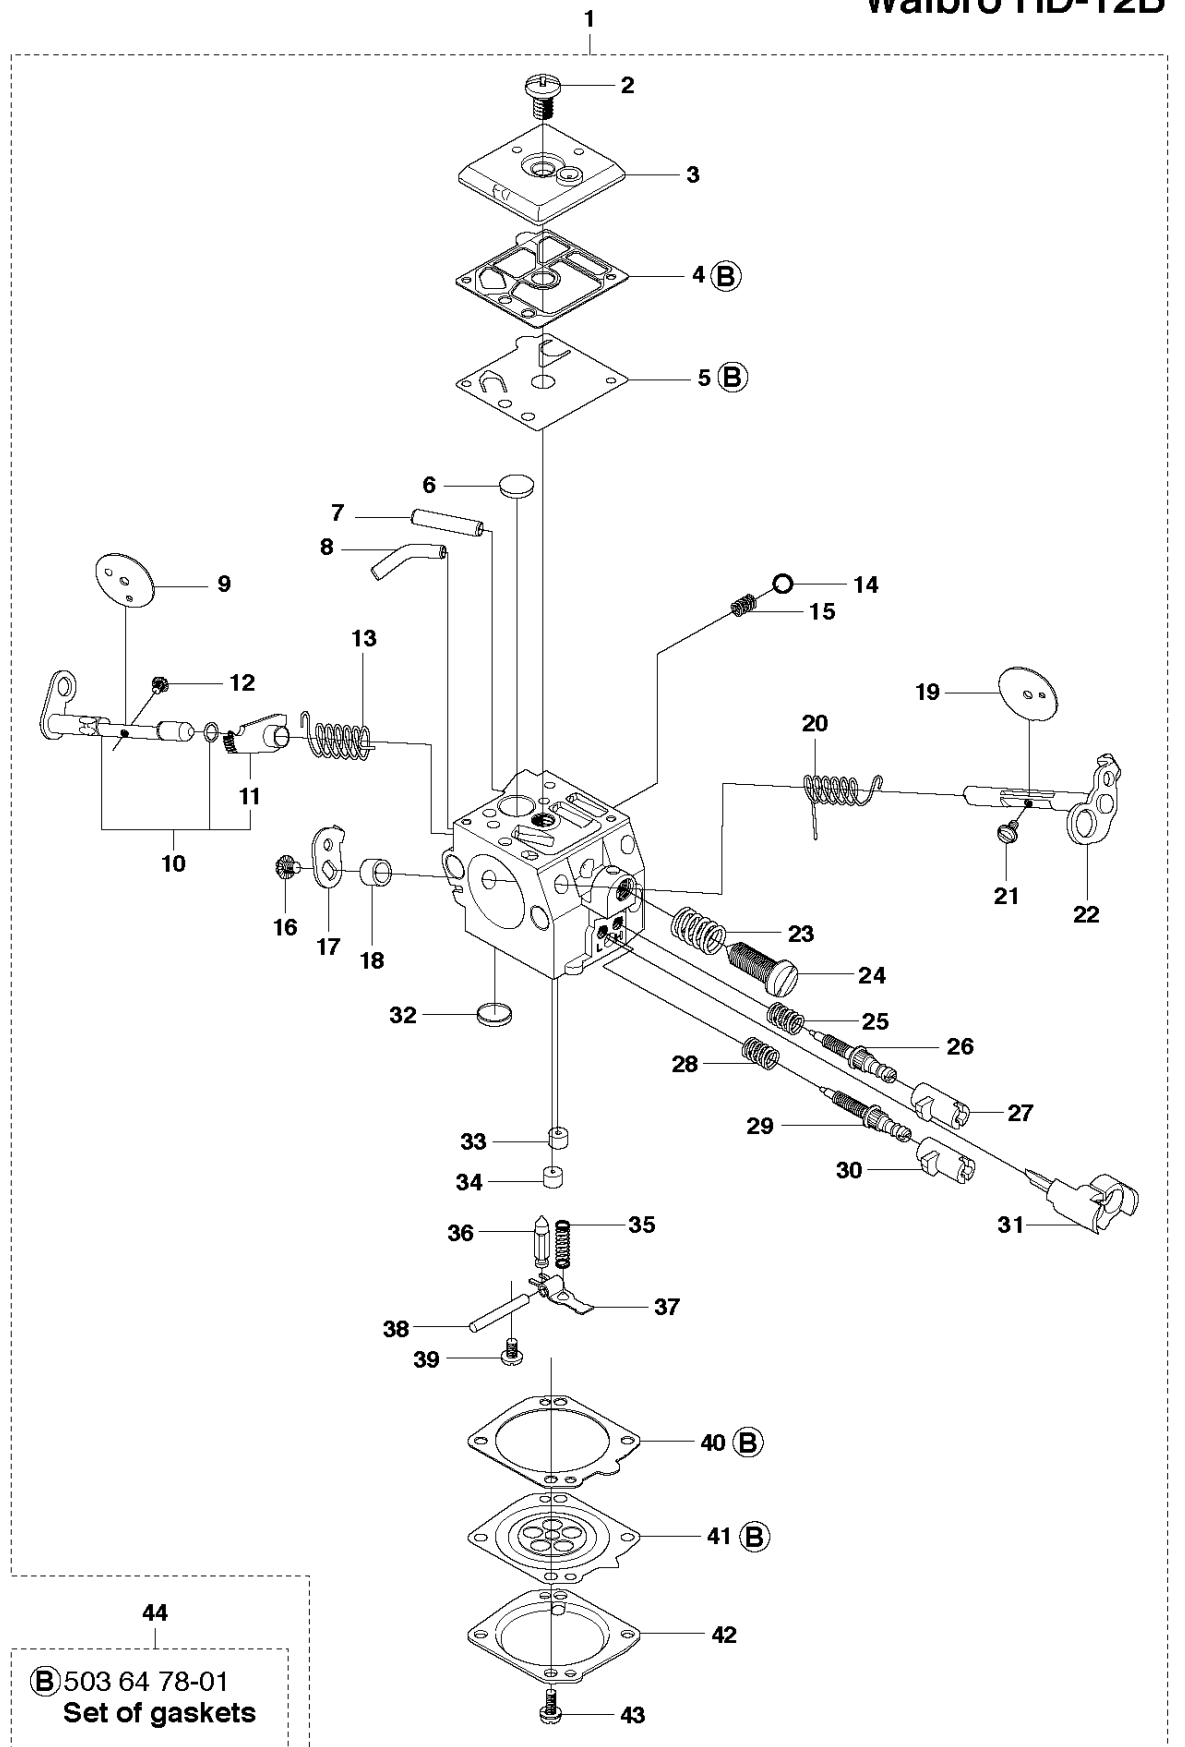

N 365SP
CARBURETOR

Walbro HD-6B
Walbro HD-12B

CARBURETOR

365SP from 2018-12-

Ref	Part No	Description	Remark	QTY	KIT
1	503 28 18-04	CARBURETTOR	Walbro HD-6B	1	
1	503 28 18-05	CARBURETTOR	Walbro HD-12B	1	
2	501 46 69-01	SCREW		1	
3	503 79 98-01	COVER		1	
4	501 66 69-01	GASKET		1	1, 44
5	502 25 47-01	DIAPHRAGM PUMP		1	1, 44
6	501 66 61-01	SCREEN		1	
7	503 85 59-01	FITTING		1	
8	503 80 14-01	FITTING		1	
9	503 85 58-01	VALVE		1	
10	537 01 91-01	SHAFT ASSY		1	
11	537 01 89-01	LEVER		1	1, 10
12	501 46 87-01	SCREW		1	
13	537 01 90-01	SPRING		1	
14	501 46 85-01	BALL		1	
15	501 46 84-01	SPRING		1	
16	501 46 87-01	SCREW		1	
17	503 79 96-01	LEVER		1	
18	503 80 15-01	WASHER		1	
19	503 80 00-01	VALVE		1	
20	503 80 09-01	SPRING		1	
21	530 03 50-15	SCREW		1	
22	503 79 99-01	SHAFT		1	
23	501 66 78-01	SPRING		1	
24	503 80 08-01	SCREW		1	
25	501 66 77-01	SPRING		1	
26	503 80 11-01	NEEDLE	H Walbro HD-6B	1	
26	503 94 39-01	NEEDLE	H Walbro HD-12B	1	
27	503 91 39-01	LIMITER CAP	Walbro HD-12B	1	
28	501 66 77-01	SPRING		1	
29	504 02 72-13	NEEDLE-IDLE SPEED	L Walbro HD-6B	1	
29	503 94 38-01	NEEDLE	Walbro HD-12B	1	
30	503 91 40-01	LIMITER CAP	Walbro HD-12B	1	
31	503 91 54-01	RETAINER	Walbro HD-12B	1	
32	503 57 42-01	PLUG		1	
33	503 80 04-01	NOZZLE	Walbro HD-6B	1	
33	503 94 36-01	NOZZLE ASSY	Walbro HD-12B	1	
34	503 68 82-01	JET	Walbro HD-6B	1	
34	537 00 33-01	JET	Walbro HD-12B	1	
35	503 56 24-01	SPRING	Walbro HD-6B	1	
35	503 94 37-01	SPRING	Walbro HD-12B	1	
36	503 56 34-01	NEEDLE VALVE		1	
37	501 66 83-01	LEVER		1	
38	505 52 01-25	PIN		1	
39	505 31 67-17	SCREW		1	
40	504 13 09-05	GASKET		1	1, 44
41	503 80 07-01	DIAPHRAGM		1	1, 44
42	537 07 76-01	COVER		1	
43	503 10 87-01	SCREW		4	
44	503 64 78-01	REPAIR KIT	B = Set of gaskets	1