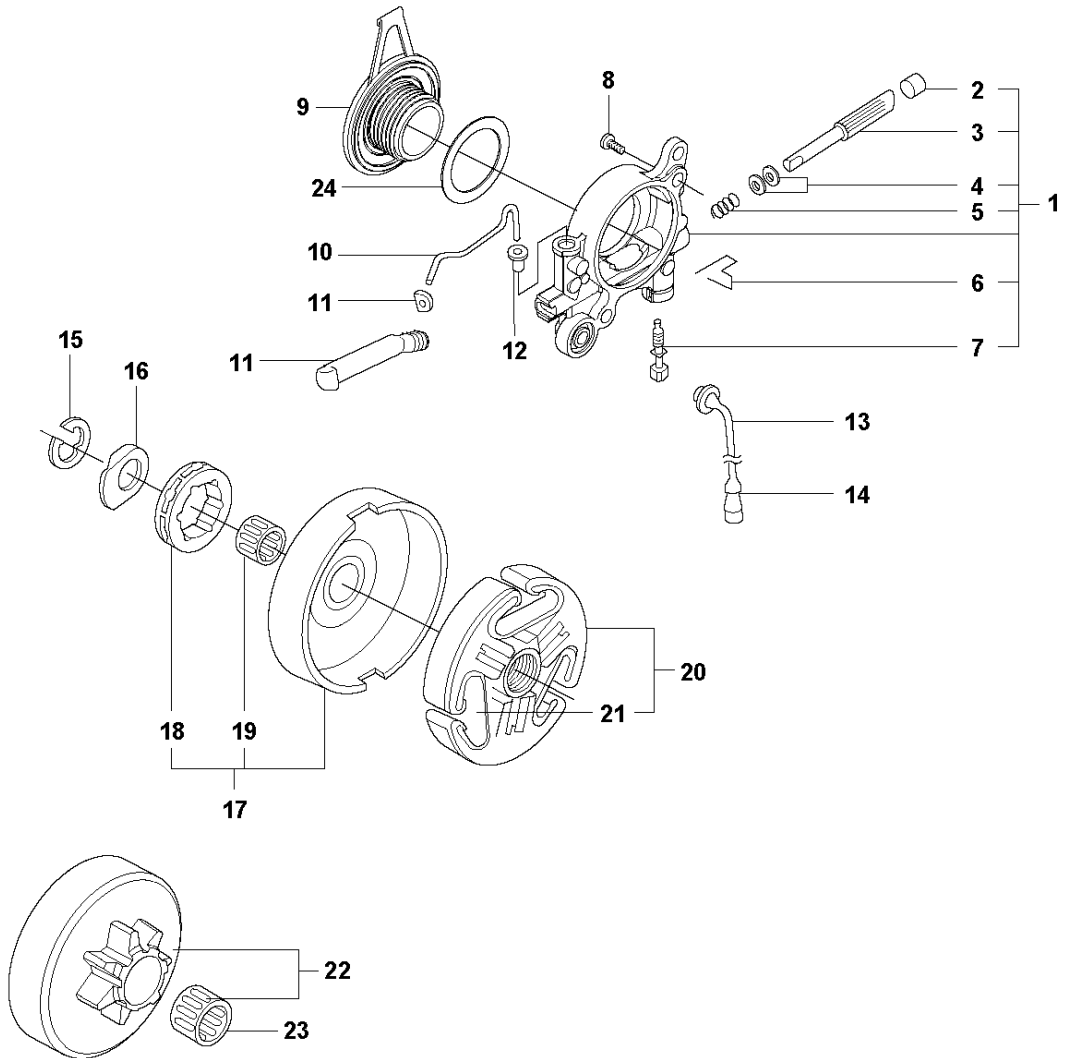

B 365SP
CLUTCH & OIL PUMP

CLUTCH & OIL PUMP

365SP from 2018-12-

Ref	Part No	Description	Remark	QTY	KIT
1	503 52 13-03	OIL PUMP ASSY		1	
2	503 62 49-01	SEALING PLUG		1	1
3	503 52 15-01	PUMP PISTON		1	1
4	503 23 00-04	WASHER		2	1
5	501 61 58-01	SPRING		1	1
6	503 81 30-01	SPRING		1	1
7	503 81 13-01	PIN SCREW		1	1
8	525 82 49-12	SCREW ITXSCM		2	
9	537 20 78-07	PUMP PINION		1	
10	503 77 43-01	OIL PIPE		1	
11	503 64 47-01	INLET PIPE	Up to serial number 20182009999	1	
11	587 29 18-01	OIL PRESSURE HOSE	From serial number 20182100001	1	
12	504 30 00-26	SEALING		1	
13	503 42 67-01	OIL HOSE		1	
14	501 54 41-02	OIL SCREEN		1	
15	503 27 21-01	E-CLIP		1	
16	503 75 24-01	WASHER		1	
17	586 98 06-01	CLUTCH DRUM ASSY	"3/8"x7T"	1	
17	586 98 06-02	CLUTCH DRUM ASSY	"3/8"x8T"	1	
18	501 59 80-02	RIM	"3/8"x7T"	1	17
18	505 30 36-61	RIM	"3/8"x8T"	1	17
19	503 43 20-01	NEEDLE HOLDER		1	17
20	586 79 84-01	CLUTCH ASSY		1	
21	537 36 06-01	CLUTCH SPRING		3	
22	503 86 17-03	CLUTCH DRUM ASSY	"3/8"x7T"	1	
23	503 43 20-01	NEEDLE HOLDER		1	
24	503 23 00-59	WASHER		1