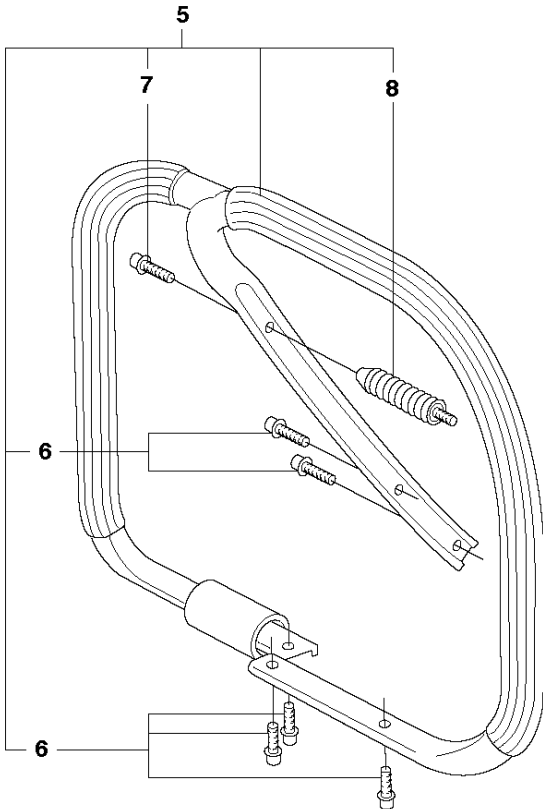

K 365SP
HANDLE

HANDLE

365SP from 2018-12-

Ref	Part No	Description	Remark	QTY	KIT
1	503 62 67-71	FRONT HANDLE ASSY		1	
2	586 44 30-01	SCREW ITXSCFT		4	1
3	586 44 00-01	SCREW ITXSCFT		1	1
4	503 63 75-04	ANTIVIBRATION ELEMENT	Std	1	1
4	503 63 75-05	ANTIVIBRATION ELEMENT	Hard	1	
5	503 62 86-71	HANDLE	WRAP	1	
6	586 44 30-01	SCREW ITXSCFT		5	5
7	586 44 00-01	SCREW ITXSCFT		1	5
8	503 63 75-04	ANTIVIBRATION ELEMENT		1	5