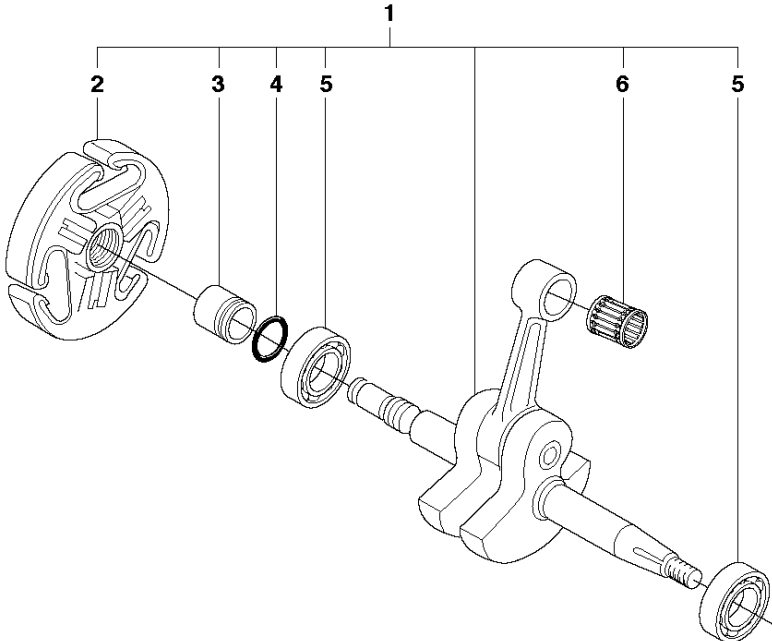

E 365SP
CRANKSHAFT

CRANKSHAFT

365SP from 2018-12-

Ref	Part No	Description	Remark	QTY	KIT
1	503 74 87-05	CRANKSHAFT ASSY		1	
2	586 79 84-01	CLUTCH ASSY		1	1
3	503 77 91-01	SLEEVE		1	1
4	503 26 30-19	O-RING		1	1
5	585 97 50-01	BALL BEARING		2	1
6	577 57 24-01	NEEDLE BEARING		1	1