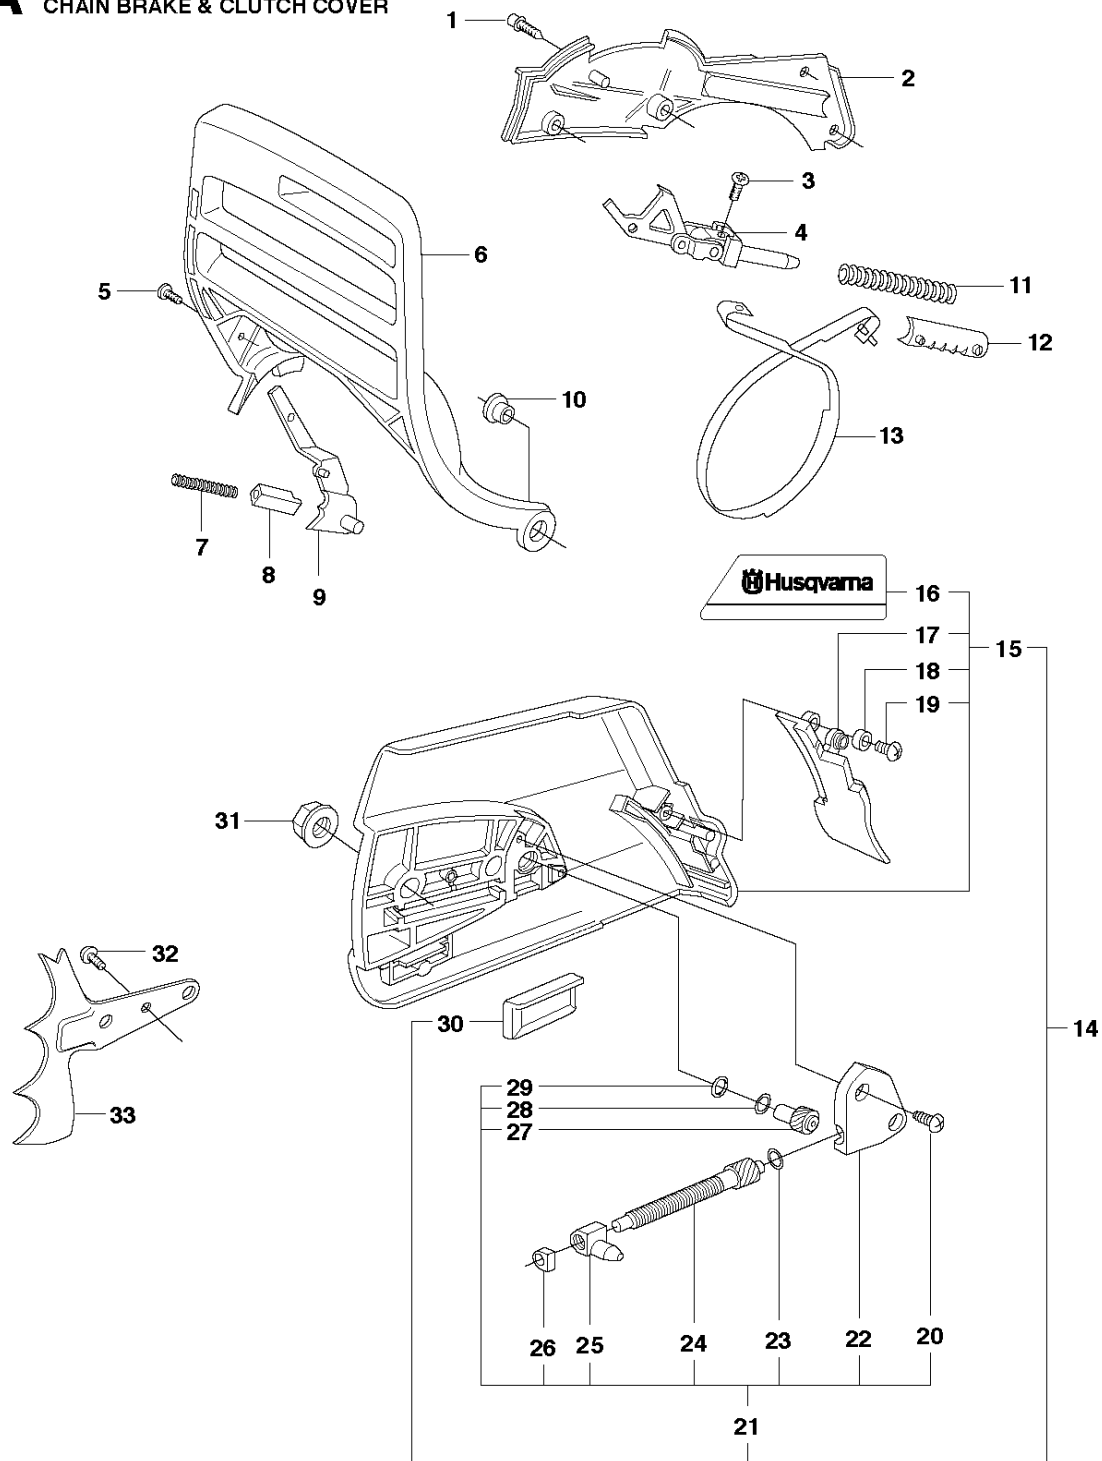

SPARE PARTS LIST

CHAIN SAWS

365SP from 2018-12-

A 365SP
CHAIN BRAKE & CLUTCH COVER

CHAIN BRAKE & CLUTCH COVER

365SP from 2018-12-

Ref	Part No	Description	Remark	QTY	KIT
1	525 75 52-01	SCREW ITXSCFM		4	
2	503 75 11-03	HUB CAP		1	
3	503 21 28-10	SCREW CCRPANT		1	
4	501 87 53-03	KNEE JOINT		1	
5	586 43 85-01	SCREW ITXSCM		1	
6	503 76 49-03	HAND GUARD		1	
7	503 43 65-01	POSITION SPRING		1	
8	503 83 81-02	LOCK		1	
9	537 00 87-01	BRAKE LEVER		1	
10	503 77 52-01	BUSHING		1	
11	503 70 99-02	BRAKE SPRING		1	
12	503 79 27-02	SUPPORT		1	
13	503 75 22-02	BRAKE BAND ASSY		1	
14	537 03 35-01	CLUTCH COVER ASSY		1	
15	537 03 35-71	CLUTCH COVER ASSY		1	14
16	537 03 38-03	LABEL		1	14, 15
17	503 76 29-02	CHIP GUARD		1	14, 15
18	503 89 70-01	SLEEVE		1	14, 15
19	503 21 28-10	SCREW CCRPANT		1	14, 15
20	503 21 28-10	SCREW CCRPANT		2	21
21	537 04 41-02	CHAIN TENSIONER		1	14
22	537 01 68-01	COVER		1	14, 21
23	503 23 00-66	WASHER		1	14, 21
24	537 07 95-02	WORM SCREW		1	14, 21
25	503 99 83-01	PAWL		1	14, 21
26	537 01 74-01	BEARING SLEEVE		1	14, 21
27	537 07 94-02	WORM WHEEL		1	14, 21
28	503 23 00-63	WASHER		1	14, 21
29	740 48 07-02	O-RING		1	14, 21
30	501 51 72-01	CHAIN GUIDE		1	14
31	503 22 00-01	HEXAGON NUT		2	
32	503 21 28-10	SCREW CCRPANT		1	
33	503 71 97-01	SPIKE		1	