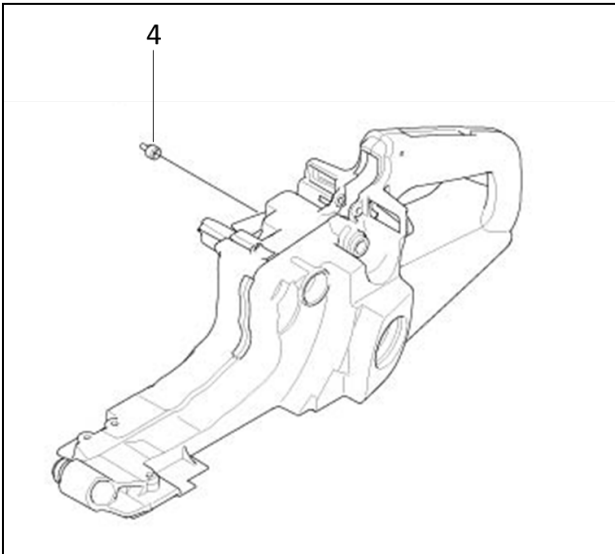

Illustrated Parts List - IPL Update

1. Fuel tank

New

Old

501 15 29-01 Tank vent assy replaces 537 09 22-01* Tank vent assy (pos. 4).

537 09 93-01* Connection bend removed (pos. 3).

**Remains as spare part.*