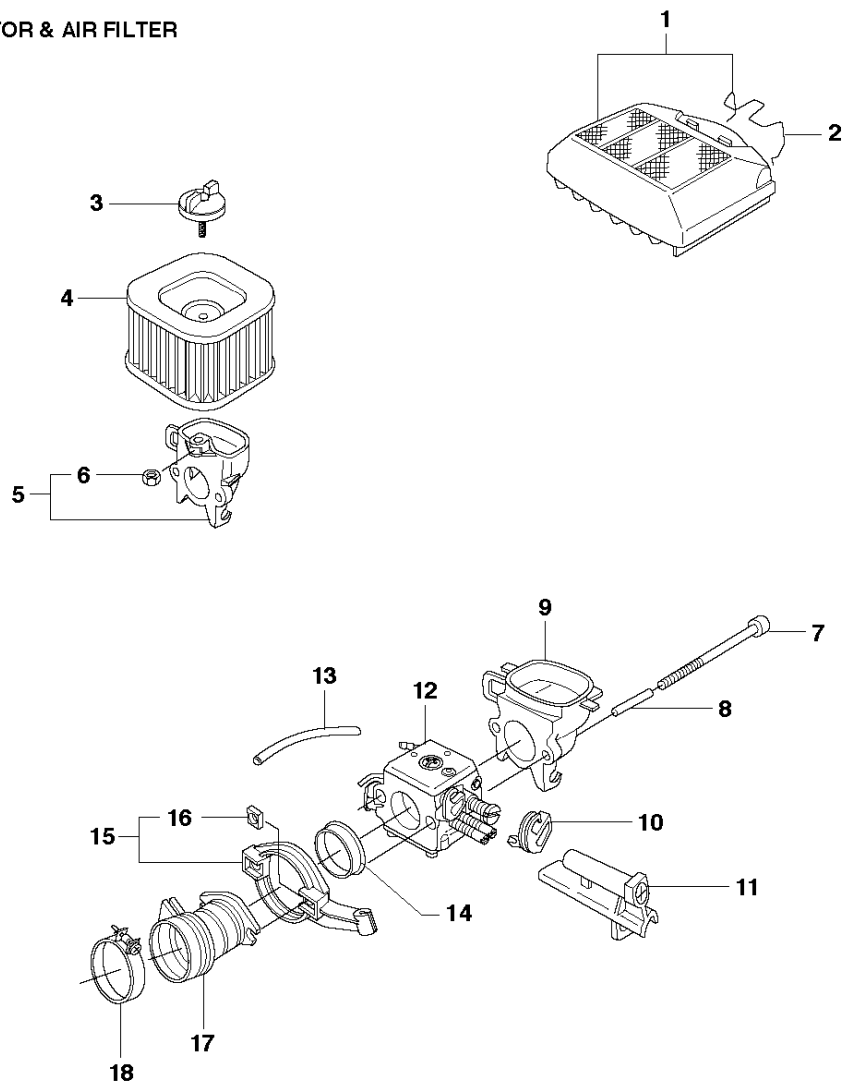

G 365SP
CARBURETOR & AIR FILTER

CARBURETOR & AIR FILTER

365SP from 2018-12-

Ref	Part No	Description	Remark	QTY KIT
1	575 26 91-01	AIR FILTER ASSY	80μ	1
1	575 26 91-02	AIR FILTER ASSY	44μ	1
1	575 26 91-03	AIR FILTER ASSY	Felt	1
2	503 73 54-01	CLAMP		1
3	537 21 32-04	KNOB		1
4	503 81 80-05	AIR FILTER	80μ	1
4	503 81 80-06	AIR FILTER	44μ	1
4	503 81 80-04	AIR FILTER	Felt	1
5	503 81 78-01	FILTERBLOCK ASSY		1
6	731 23 14-01	HEXAGON NUT		1
7	581 14 30-01	SCREW ITXSCM		2
8	503 70 11-01	TUBE		2
9	503 62 75-02	FILTER HOLDER		1
10	503 68 41-01	LEVER		1
11	503 66 53-01	GUIDE BUSHING	Walbro HD-6B	1
11	503 66 74-01	GUIDE BUSHING	Walbro HD-12B	1
12	503 28 18-04	CARBURETTOR	Walbro HD-6B	1
12	503 28 18-05	CARBURETTOR	Walbro HD-12B	1
13	503 40 06-06	IMPULSE HOSE		1
14	503 43 18-01	SUPPORT SLEEVE		1
15	503 71 27-01	FLANGE		1
16	503 22 65-03	SQUARE NUT		2
17	503 96 45-02	INLET PIPE	For cold conditions	1
17	503 96 45-01	INLET PIPE		1
18	505 28 33-09	HOSE CLAMP		1