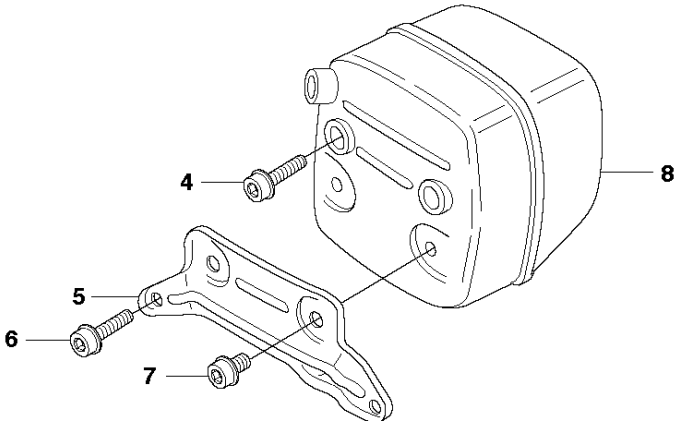

F 365SP
MUFFLER

MUFFLER

365SP from 2018-12-

Ref	Part No	Description	Remark	QTY	KIT
1	544 02 97-02	MUFFLER ASSY	DF	1	
2	724 12 87-59	SCREW CRPANM		1	1
3	503 76 64-02	SPARK ARRESTER SCREEN		1	1
4	525 82 51-01	SCREW ITXSCM		2	
5	579 02 59-01	SUPPORT		1	
6	525 75 51-01	SCREW ITXSCFM		2	
7	525 75 51-07	SCREW ITXSCFM		2	
8	544 02 95-01	MUFFLER ASSY	Tube	1	
8	544 02 95-02	MUFFLER ASSY	Jungle	1