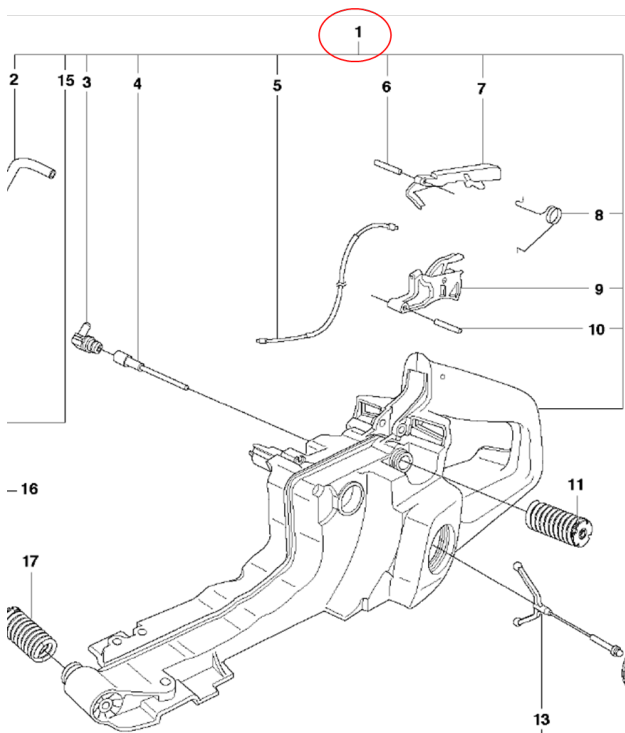

IPL updates

Page Title	Ref. No	New part no	Name	Excl. part no.	Remark
Fuel tank	1	544 11 40-13	FUEL TANK	544 11 40-07	
	3	-	CONNECTION BEND	537 09 93-01*	*Remain as spare part.
	4	501 15 29-01	TANK VENT ASSY	537 09 22-01*	*Remain as spare part.

Illustrated Parts List - IPL Update

1. Fuel tank

New

Old

501 15 29-01 Tank vent assy replaces 537 09 22-01* Tank vent assy (pos. 4).

537 09 93-01* Connection bend removed (pos. 3).

**Remains as spare part.*