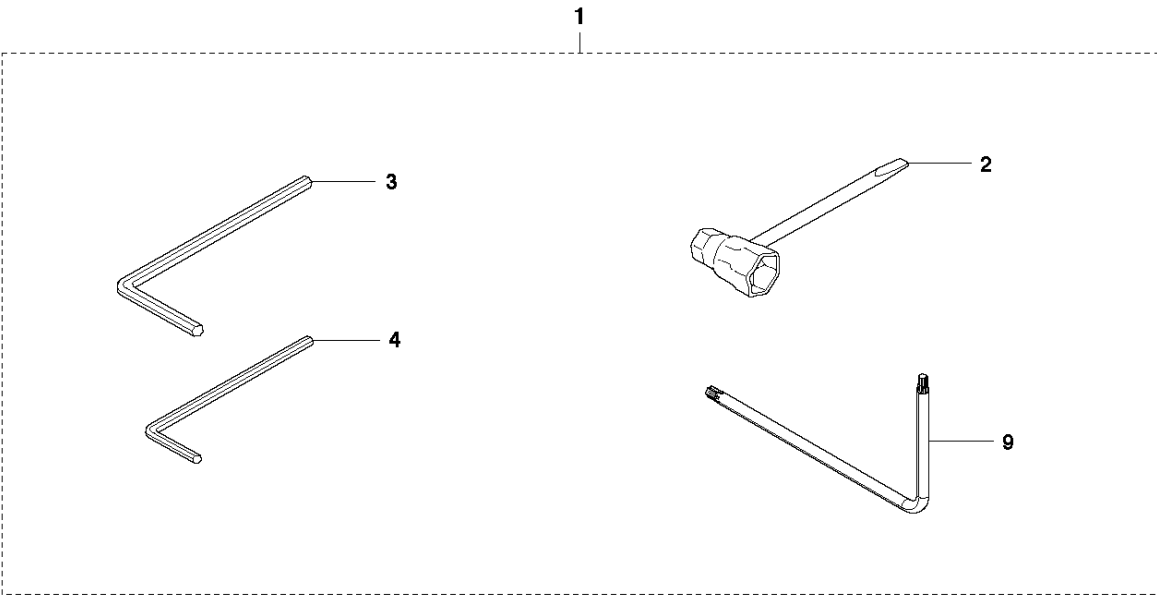

P 365SP
ACCESSORIES

ACCESSORIES

365SP from 2018-12-

Ref	Part No	Description	Remark	QTY	KIT
1	588 79 74-01	TOOL		1	
2	501 69 17-01	COMBINATION WRENCH		1	1
3	503 55 86-02	SPANNER	NV5	1	1
4	503 55 86-01	SPANNER	NV4	1	1
5	503 62 12-01	GREASE		1	
6	501 91 14-01	GREASE GUN		1	
7	503 96 90-11	WINTER KIT	WINTER	1	
8	586 50 52-01	SCREW CITXPANT		1	7
9	575 88 07-01	WRENCH	TORX T27/T20	1	1