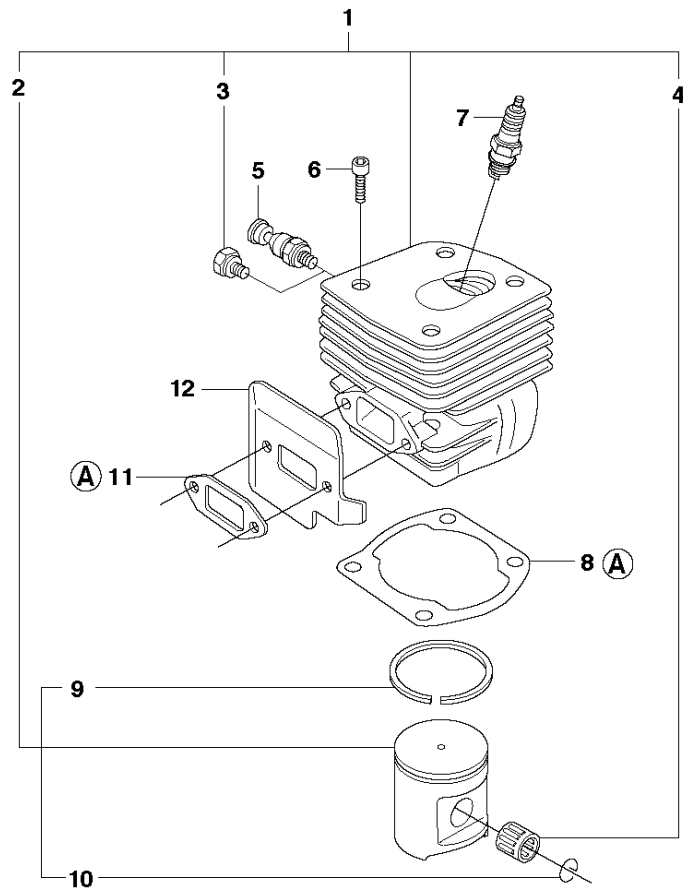

D 365SP
CYLINDER PISTON

13
(A) Set of gaskets

CYLINDER PISTON

365SP from 2018-12-

Ref	Part No	Description	Remark	QTY KIT	
1	503 93 90-07	CYLINDER ASSY		1	
2	581 96 85-02	PISTON ASSY		1	1
3	503 55 22-01	PLUG		1	1
4	577 57 24-01	NEEDLE BEARING		1	1
5	503 71 53-01	DECOMPRESSION VALVE		1	
6	525 82 49-03	SCREW ITXSCM		4	
7	503 23 51-11	SPARK PLUG	BPMR7A	1	
8	503 96 15-01	GASKET		1	13
9	503 28 90-15	PISTON RING		1	1, 2
10	737 43 12-00	SNAP RING		2	1, 2
11	503 77 59-01	GASKET		1	13
12	503 77 58-02	HEAT DEFLECTOR		1	
13	503 64 72-01	GASKET KIT	A = Set of gaskets	1	
14	503 93 90-03	CYLINDER ASSY	For 967 08 24 s/n up to 20100400017	1	
15	503 69 13-03	PISTON ASSY	For 967 08 24 s/n up to 20100400017	1	14
16	503 28 90-15	PISTON RING	For 967 08 24 s/n up to 20100400017	1	14,15
17	737 43 12-00	SNAP RING	For 967 08 24 s/n up to 20100400017	1	14,15
18	577 57 24-01	NEEDLE BEARING	For 967 08 24 s/n up to 20100400017	1	14
19	503 96 45-01	INLET PIPE	For 967 08 24 s/n up to 20100400017	1	14
20	505 28 33-01	HOSE CLAMP	For 967 08 24 s/n up to 20100400017	1	14