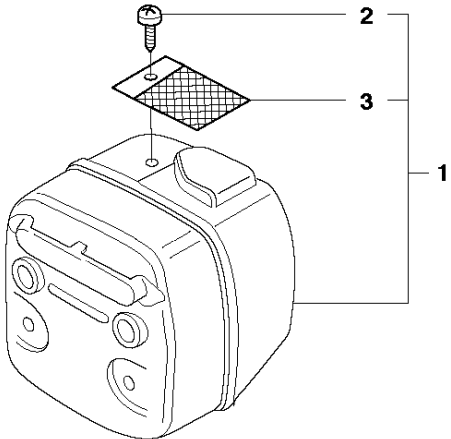

F 365SP
MUFFLER

MUFFLER

365SP from 2018-12-

Ref	Part No	Description	Remark	QTY	KIT
1	544 02 97-02	MUFFLER ASSY	DF	1	
2	724 12 87-59	SCREW CRPANM		1	1
3	503 76 64-02	SPARK ARRESTER SCREEN		1	1
4	525 82 51-01	SCREW ITXSCM		2	
5	579 02 59-01	SUPPORT		1	
6	525 75 51-01	SCREW ITXSCFM		2	
7	525 75 51-07	SCREW ITXSCFM		2	
8	544 02 95-01	MUFFLER ASSY	Tube	1	
8	544 02 95-02	MUFFLER ASSY	Jungle	1