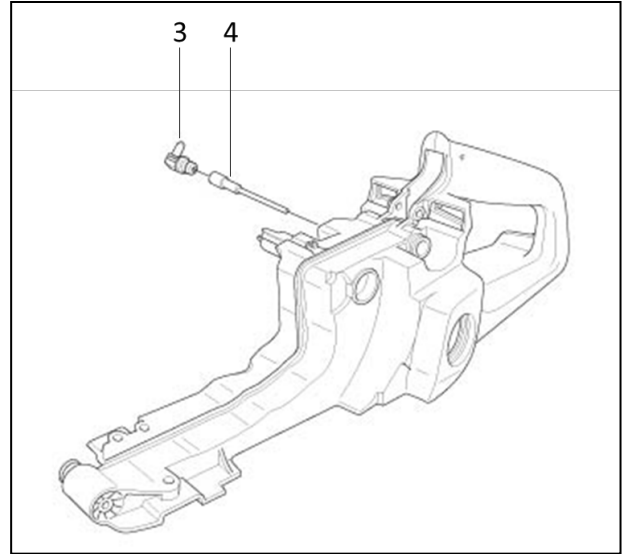

Illustrated Parts List - IPL Update

1. Fuel tank

New

Old

501 15 29-01 Tank vent assy replaces 537 09 22-01* Tank vent assy (pos. 4).

537 09 93-01* Connection bend removed (pos. 3).

**Remains as spare part.*