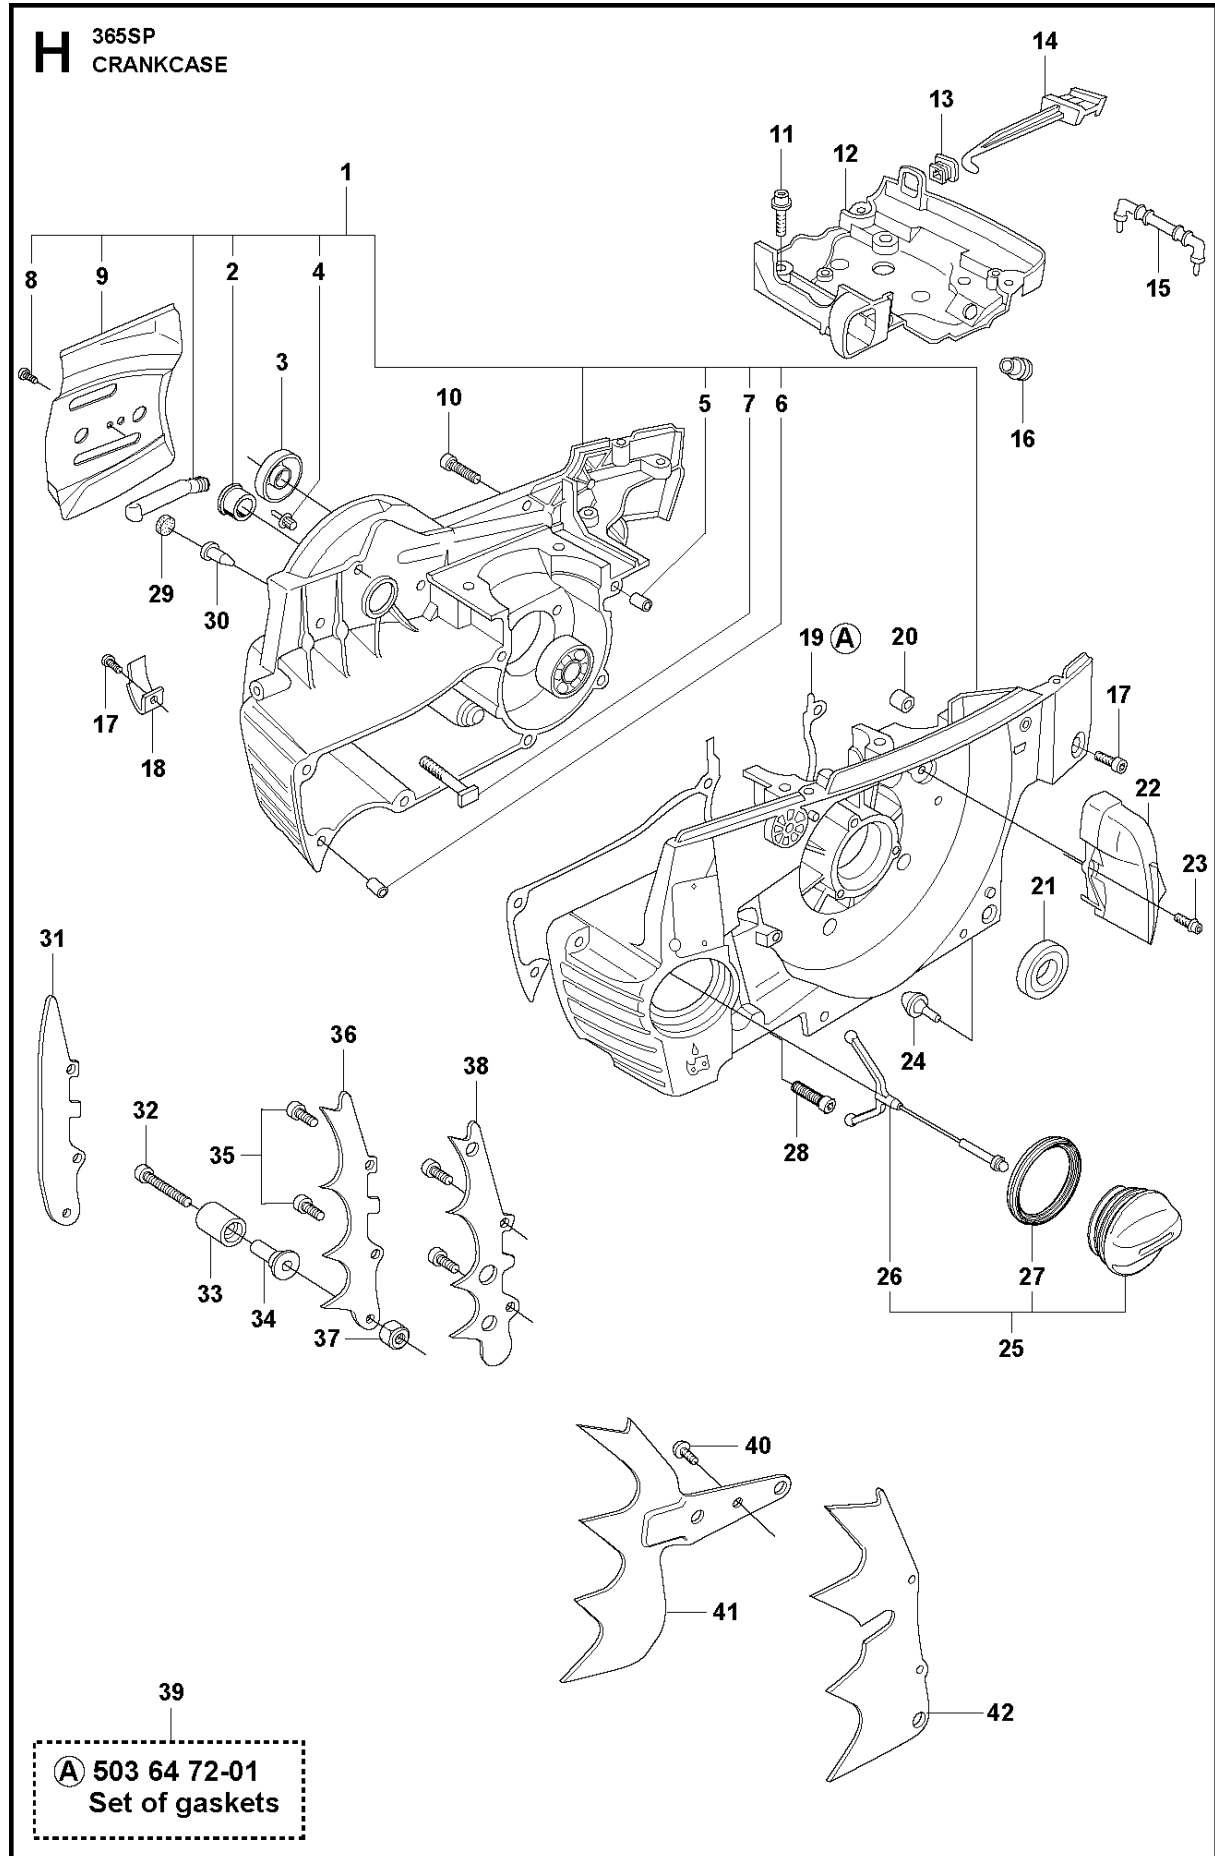

CRANKCASE

365SP from 2018-12-

Ref	Part No	Description	Remark	QTY	KIT
1	503 62 68-19	CRANKCASE ASSY		1	
2	503 96 70-01	BUSHING		1	1
3	503 26 03-01	SEALING RING		1	
4	503 75 18-01	PIN KNEE-JOINT		1	1
5	501 27 08-01	GUIDE BUSHING		1	1
6	501 27 08-01	GUIDE BUSHING		1	1
7	537 05 13-01	BAR BOLT		2	1
8	525 88 74-02	SCREW CITXPANT		1	1
9	537 01 37-02	CHAIN GUIDE PLATE	From serial number 20182100001	1	1
9	537 04 66-01	KIT	Up to serial number 20182009999	1	
10	586 44 54-01	SCREW ITXSCM		1	
11	525 75 52-01	SCREW ITXSCFM		4	
12	588 09 37-01	CARBURETTOR AREA BASE		1	
13	503 73 44-01	GROMMET		1	
14	503 62 77-01	CHOKE CONTROL		1	
15	579 46 89-01	SUPPORT		1	
16	537 09 54-01	GROMMET		1	
17	525 82 49-13	SCREW ITXSCM		2	
18	501 68 68-01	CHAIN CATCHER		1	
19	503 62 72-01	GASKET		1	39
20	503 85 73-01	COVER		1	
21	505 27 57-19	SEALING RING		1	
22	503 62 84-01	AIR NOZZLE		1	
23	525 75 52-01	SCREW ITXSCFM		1	
24	503 84 61-01	BUFFER		1	
25	537 21 52-07	TANK CAP ASSY		1	
26	503 57 89-01	HOLDER		1	25
27	589 24 11-01	GASKET		1	25
28	575 79 12-02	SCREW ITXSCM		6	
29	537 40 35-01	FILTER		1	
30	530 02 61-19	CHECK VALVE		1	
31	537 04 29-01	BUMPER		1	
32	525 75 51-03	SCREW ITXSCFM		1	
33	537 02 44-01	WEAR PROTECTION		1	
34	537 08 92-01	CHAIN CATCHER		1	
35	575 79 35-01	SCREW ITXPANM		2	
36	537 01 71-01	SPIKE		1	
37	503 22 24-01	LOCK NUT		1	
38	503 64 79-02	SPIKE		1	
39	503 64 72-01	GASKET KIT	A = Set of gaskets	1	
40	525 88 74-02	SCREW CITXPANT		1	
41	503 92 27-01	SPIKE		1	
42	537 01 72-01	SPIKE		1