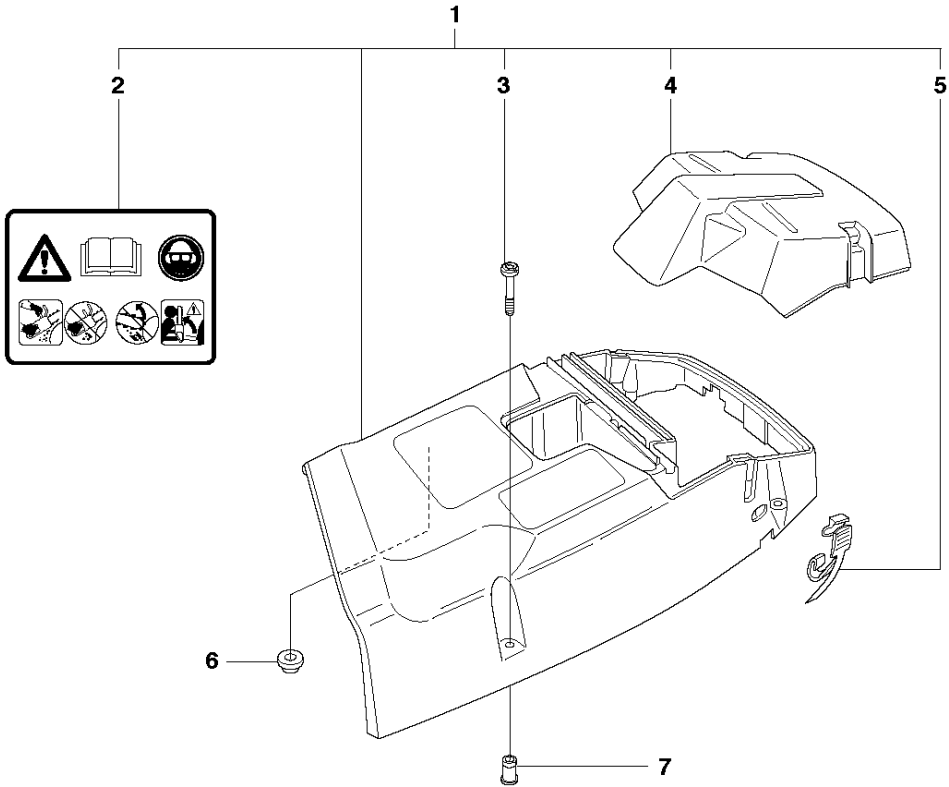

C 365SP
CYLINDER COVER

CYLINDER COVER

365SP from 2018-12-

Ref	Part No	Description	Remark	QTY KIT	
1	503 62 78-07	CYLINDER COVER ASSY	Std	1	
1	503 62 78-08	CYLINDER COVER ASSY	HD	1	
2	503 98 74-01	LABEL		1	1
3	525 88 70-01	SCREW CITXPANMO		3	1
4	503 62 80-01	FILTER COVER	Std	1	1
4	503 81 77-01	FILTER COVER	HD	1	1
5	503 74 01-02	SNAP LOCKING		2	1
6	537 01 65-01	SUPPORT		1	
7	537 05 59-03	SLEEVE		3	1