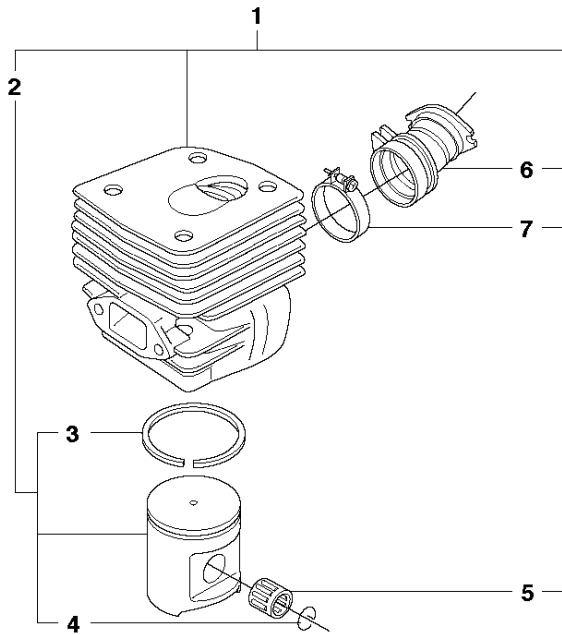

365SP
SERVICE UPDATE

For 967 08 24-XX. Up to 20100400017

SERVICE UPDATES

365SP from 2018-12-

Ref	Part No	Description	Remark	QTY KIT	
1	503 93 90-03	CYLINDER ASSY		1	
2	503 69 13-03	PISTON ASSY		1	1
3	503 28 90-15	PISTON RING		1	1, 2
4	737 43 12-00	SNAP RING		2	1, 2
5	503 25 56-01	NEEDLE BEARING		1	1
6	503 96 45-01	INLET PIPE		1	1
7	505 28 33-01	HOSE CLAMP		1	1