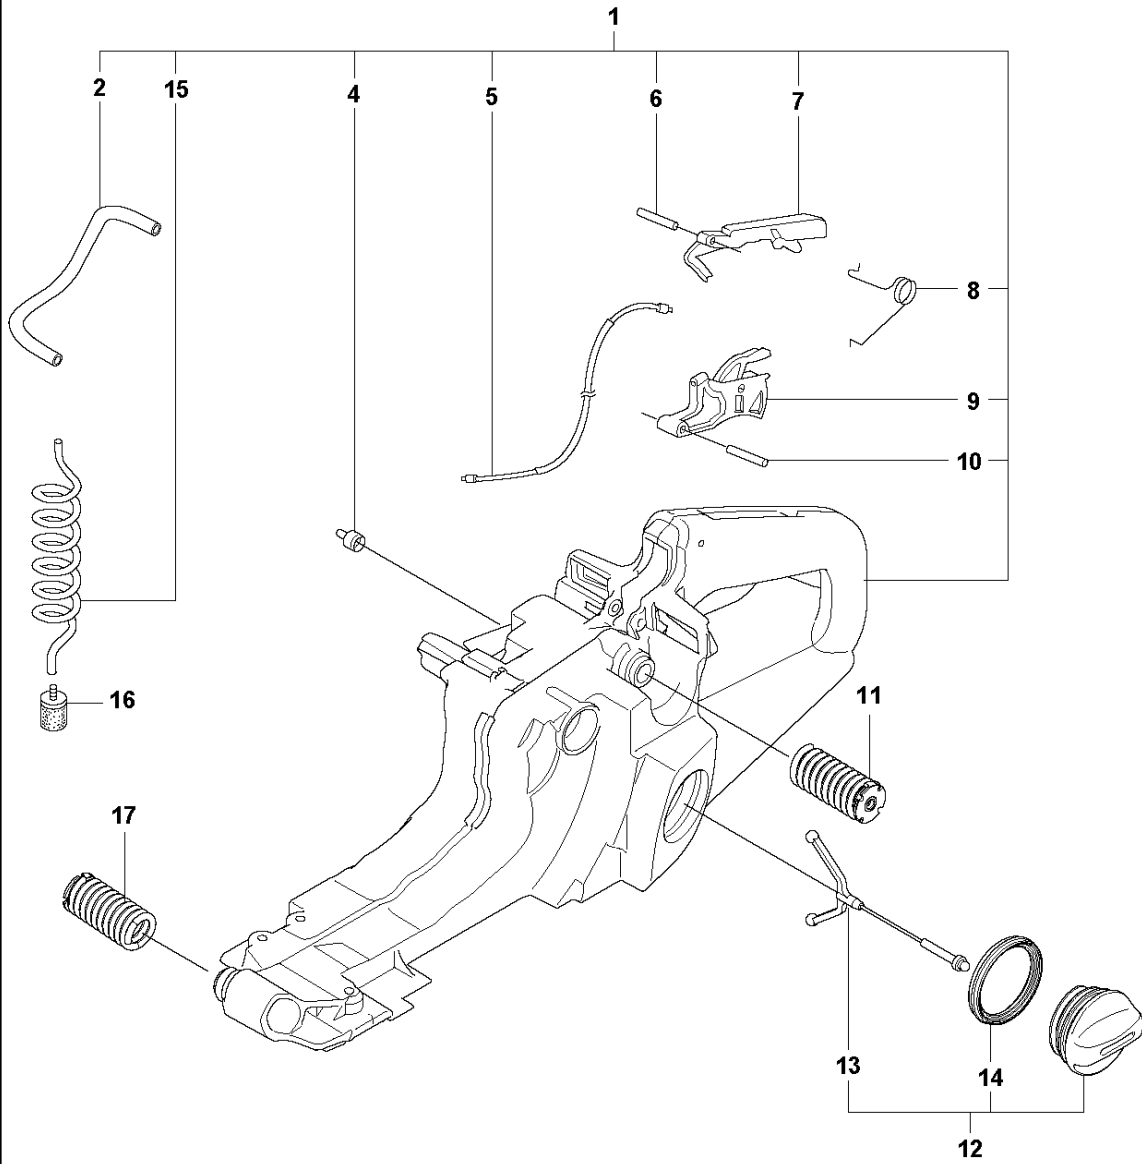

J 365SP
FUEL TANK

FUEL TANK

365SP from 2018-12-

Ref	Part No	Description	Remark	QTY	KIT
1	544 11 40-13	FUEL TANK		1	
2	581 75 61-06	FUEL HOSE		1	1
3	537 09 93-01	CONNECTION BEND	Up to serial number 20184700378	1	1
4	501 15 29-01	TANK VENT ASSY	From serial number 20184700379	1	
4	537 09 22-01	TANK VENT ASSY	Up to serial number 20184700378	1	1
5	503 71 76-01	THROTTLE CABLE ASSY		1	1
6	720 12 40-20	PARALLEL PIN		1	1
7	503 55 66-01	THROTTLE LOCKOUT		1	1
8	503 73 64-01	SPRING		1	1
9	503 82 98-01	TRIGGER		1	1
10	720 12 72-20	PARALLEL PIN		1	1
11	503 89 56-01	ANTIVIBRATION ELEMENT	Std	1	
11	503 89 56-02	ANTIVIBRATION ELEMENT	Hard	1	
12	537 21 52-07	TANK CAP ASSY		1	
13	503 57 89-01	HOLDER		1	12
14	589 24 11-01	GASKET		1	12
15	581 75 62-02	FUEL HOSE		1	1
16	503 44 32-01	FUEL FILTER		1	
17	503 63 76-01	ANTIVIBRATION ELEMENT	Std	1	
17	503 63 76-02	ANTIVIBRATION ELEMENT	Hard	1