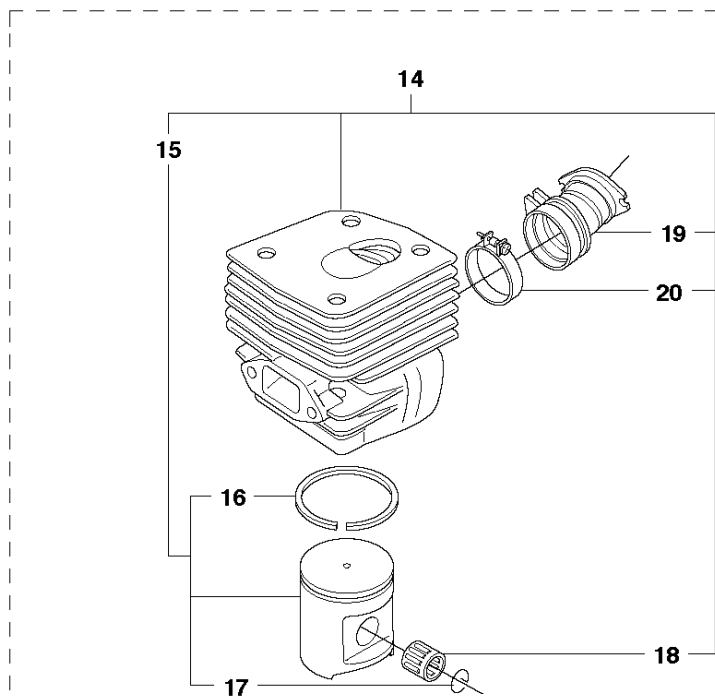

D 365SP
CYLINDER PISTON

13
(A) Set of gaskets

CYLINDER PISTON

365SP from 2018-12-

Ref	Part No	Description	Remark	QTY KIT	
1	503 93 90-07	CYLINDER ASSY		1	
2	581 96 85-02	PISTON ASSY		1	1
3	503 55 22-01	PLUG		1	1
4	577 57 24-01	NEEDLE BEARING		1	1
5	503 71 53-01	DECOMPRESSION VALVE		1	
6	525 82 49-03	SCREW ITXSCM		4	
7	503 23 51-11	SPARK PLUG	BPMR7A	1	
8	503 96 15-01	GASKET		1	13
9	503 28 90-15	PISTON RING		1	1, 2
10	737 43 12-00	SNAP RING		2	1, 2
11	503 77 59-01	GASKET		1	13
12	503 77 58-02	HEAT DEFLECTOR		1	
13	503 64 72-01	GASKET KIT	A = Set of gaskets	1	
14	503 93 90-03	CYLINDER ASSY	For 967 08 24 s/n up to 20100400017	1	
15	503 69 13-03	PISTON ASSY	For 967 08 24 s/n up to 20100400017	1	14
16	503 28 90-15	PISTON RING	For 967 08 24 s/n up to 20100400017	1	14,15
17	737 43 12-00	SNAP RING	For 967 08 24 s/n up to 20100400017	1	14,15
18	577 57 24-01	NEEDLE BEARING	For 967 08 24 s/n up to 20100400017	1	14
19	503 96 45-01	INLET PIPE	For 967 08 24 s/n up to 20100400017	1	14
20	505 28 33-01	HOSE CLAMP	For 967 08 24 s/n up to 20100400017	1	14