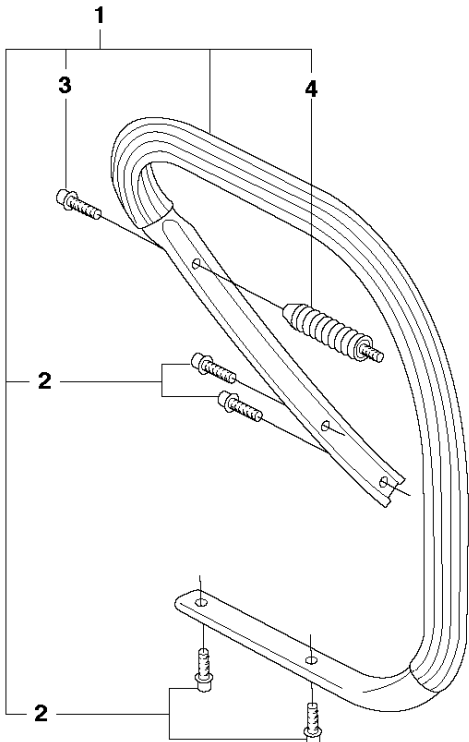

K 365SP
HANDLE

HANDLE

365SP from 2018-12-

Ref	Part No	Description	Remark	QTY	KIT
1	503 62 67-71	FRONT HANDLE ASSY		1	
2	586 44 30-01	SCREW ITXSCFT		4	1
3	586 44 00-01	SCREW ITXSCFT		1	1
4	503 63 75-04	ANTIVIBRATION ELEMENT	Std	1	1
4	503 63 75-05	ANTIVIBRATION ELEMENT	Hard	1	
5	503 62 86-71	HANDLE	WRAP	1	
6	586 44 30-01	SCREW ITXSCFT		5	5
7	586 44 00-01	SCREW ITXSCFT		1	5
8	503 63 75-04	ANTIVIBRATION ELEMENT		1	5