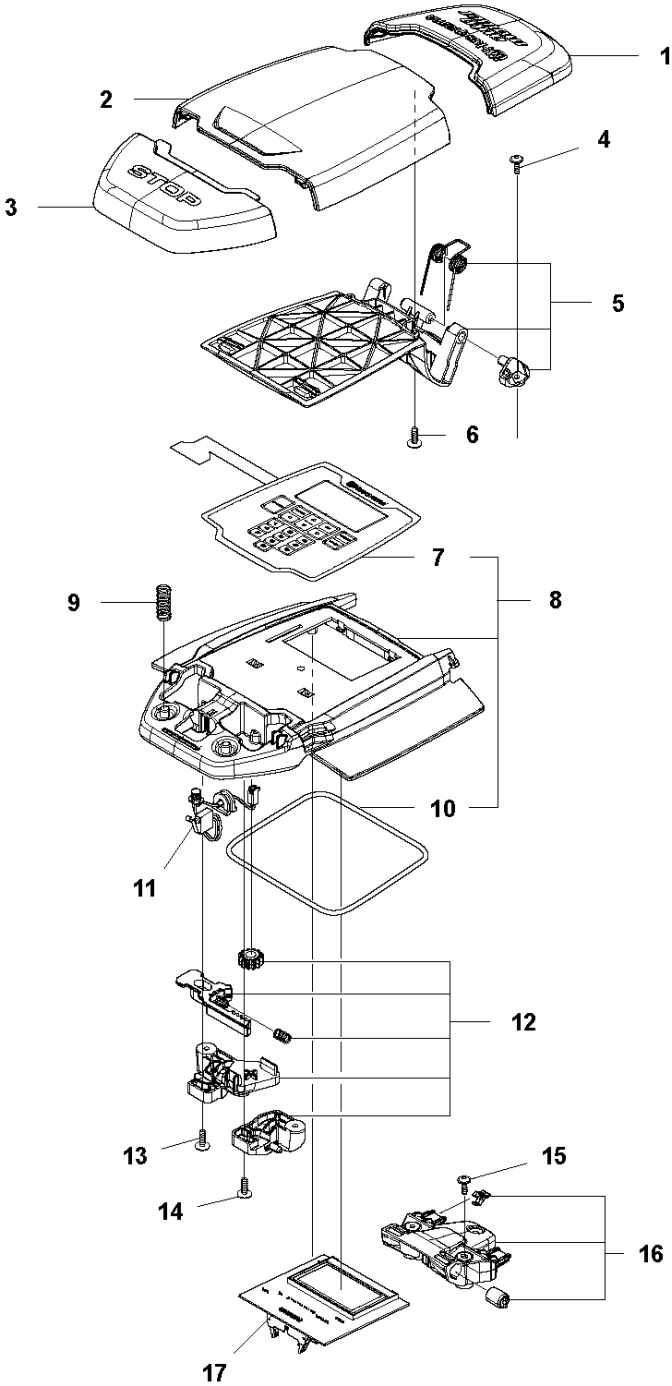

SPARE PARTS LIST

ROBOTIC LAWN MOWERS

AUTOMOWER 430X, 2018-

A AUTOMOWER 430X
COVER

COVER

AUTOMOWER 430X, 2018-

Ref	Part No	Description	Remark	QTY KIT
1	590 87 70-01	BODY KIT	Cover KIT Top Grey	1
1	590 87 70-02	BODY KIT	Cover KIT Top White	1
1	590 87 70-03	BODY KIT	Cover KIT Top Orange	1
2	501 06 51-01	WIRING ASSY		1
4	501 06 11-02	BODY ASSY		1
5	585 53 92-04	CABLE ASSY	Charging Plate Wiring	1
6	501 06 56-02	HOLDER ASSY	Holder ASSY	1
7	575 54 33-14	SCREW	Screw	1
8	587 42 35-01	DECAL		1
9	580 52 68-01	CAP	Cap	4
10	501 61 06-01	CLAMP	CLAMP	1
11	501 06 50-01	BUMPER ASSY		1
12	586 35 97-01	LABEL	Label Warning	1
13	574 45 01-01	SCREW ITPANT	Screw	10

C AUTOMOWER 430X
CENTER CONSOL

CENTER CONSOL

AUTOMOWER 430X, 2018-

Ref	Part No	Description	Remark	QTY KIT
1	588 79 75-02	COVER	Cover	1
2	579 45 85-01	HATCH	Hatch	1
3	579 45 81-01	BUTTON	Button	1
4	575 54 33-14	SCREW	Screw	2
5	501 06 58-01	HINGE KIT	Hinge KIT	1
6	575 54 33-14	SCREW	Screw	2
7	579 62 79-02	KEYBOARD	Keyboard	1
8	583 94 37-01	COVER KIT	Cover KIT	1
9	535 13 01-01	SPRING	Spring	2
10	574 87 47-06	SEALING STRIP	Sealing Strip (1 pcs, 5 mm)	1
11	574 48 03-02	SWITCH	Switch	1
12	501 06 60-01	LOCK KIT	Locking Plate KIT	1
13	575 54 33-14	SCREW	Screw	1
14	575 54 33-14	SCREW	Screw	1
15	575 54 33-14	SCREW	Screw	3
16	581 62 07-01	SUPPORT KIT	Support KIT	1
17	588 27 59-01	PRINTED CIRCUIT ASSY	Printed Circuit ASSY	1