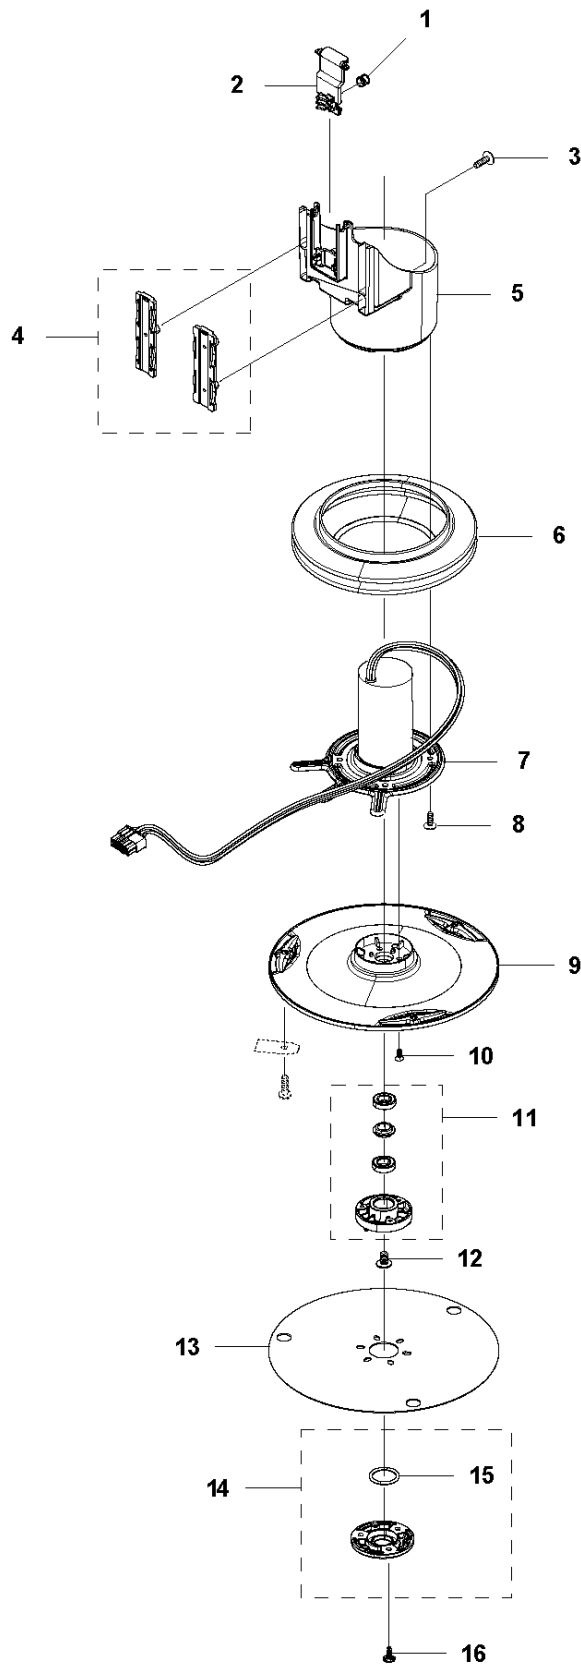

F AUTOMOWER 430X
BLADE MOTOR & CUTTING EQUIPMENT

BLADE MOTOR & CUTTING EQUIPMENT

AUTOMOWER 430X, 2018-

Ref	Part No	Description	Remark	QTY KIT
1	580 62 44-01	SPRING	Spring	1
2	579 56 46-01	LINK	Link	1
3	575 54 33-14	SCREW	Screw	3
4	581 62 18-01	BEARING KIT	Bearing KIT	1
5	579 56 45-01	HOUSING	Housing	1
6	579 66 64-03	BELLOWS	Bellows	1
7	587 38 14-01	MOTOR ASSY	Cutting Motor ASSY	1
8	575 54 33-14	SCREW	Screw	4
9	587 37 81-01	CUTTING DISC	Cutting Disc	1
10	535 13 05-02	SCREW	Screw	3
11	588 42 17-01	BEARING HOUSING ASSY	Bearing Housing ASSY	1
12	535 07 60-01	SCREW	Screw	1
13	587 37 80-01	SKID PLATE	Skid Plate	1
14	587 44 96-01	COVER KIT	Bearing Cover ASSY	1
15	585 29 75-01	O-RING	O-Ring	1
16	575 54 33-14	SCREW	Screw	3