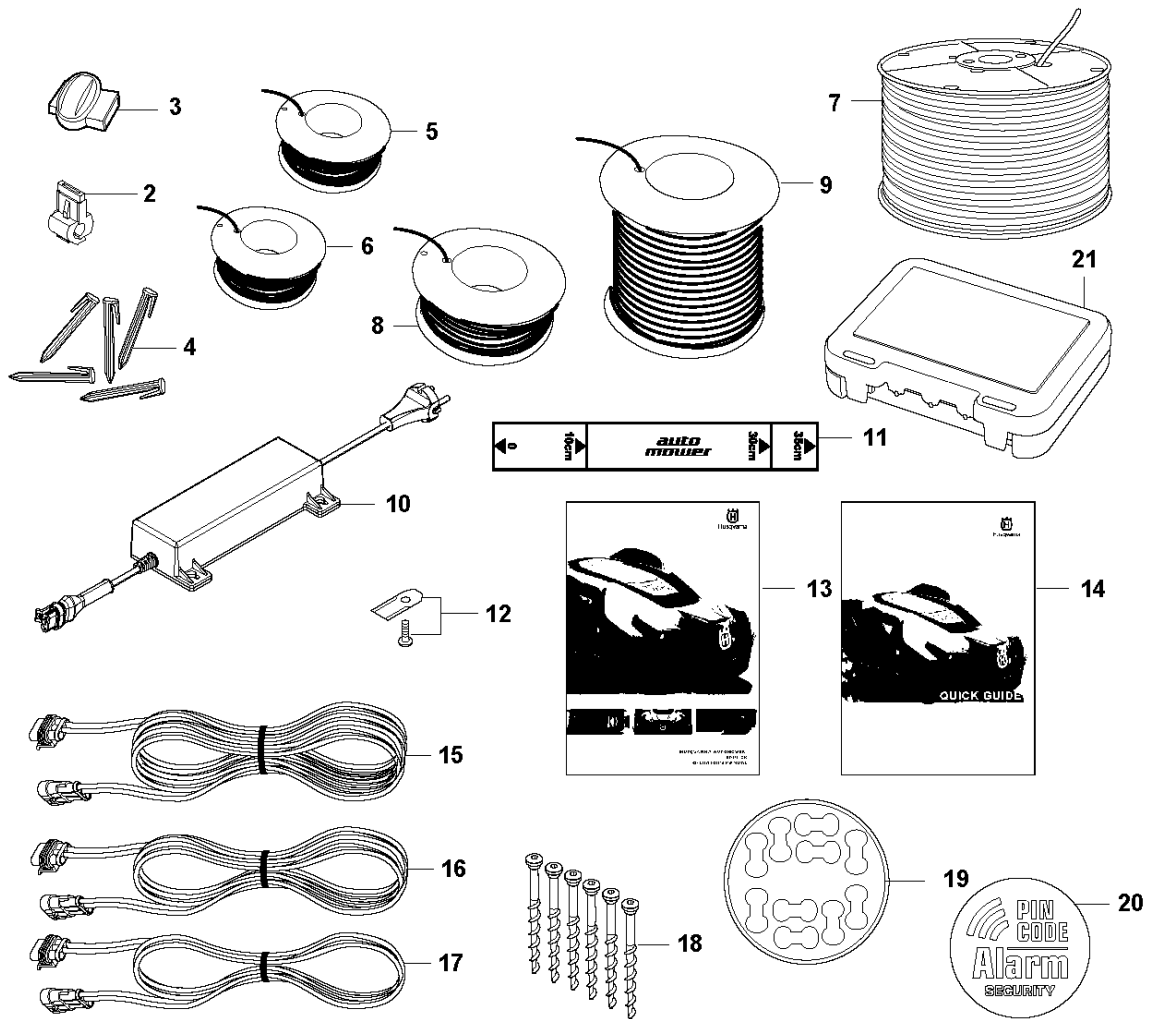

H AUTOMOWER 430X INSTALLATION ACCESSORIES

INSTALLATION ACCESSORIES

AUTOMOWER 430X, 2018-

Ref	Part No	Description	Remark	QTY KIT
1	967 62 36-01	INSTALLATION KIT	Installation KIT S: Wire (150 m), Staples (300 pcs), Connectors (3 pcs), Couplers (5 pcs)	1
1	967 62 36-02	INSTALLATION KIT	Installation KIT M: Wire (250 m), Staples (400 pcs), Connectors (3 pcs), Couplers (5 pcs)	1
1	967 62 36-03	INSTALLATION KIT	Installation KIT L: Wire (400 m), Staples (600 pcs), Connectors (5 pcs), Couplers (5 pcs)	1
2	535 12 90-01	CONNECTOR	Loop Wire Connector	1
2	535 12 90-02	CONNECTOR	Loop Wire Connector, Blister Pack, 100 pcs	1
2	577 86 48-01	CONNECTOR	Loop Wire Connectors, Blister Pack, 5pcs	1
3	501 98 02-01	COUPLER	Coupler	1
3	577 86 47-01	COUPLER	Couplers, Blister Pack, 5pcs	1
3	501 98 02-03	COUPLER	Couplers, 100 pcs	1
4	577 86 42-01	STAPLE	Staples, 85 mm, Blister Pack, 100 pcs	1
4	583 97 34-01	STAPLE	Staples, 85 mm, 100 pcs	1
5	577 86 43-02	WIRE	Wire Blister Pack, (50 m)	1
5	580 66 20-02	WIRE	Wire (150 m)	1
5	577 86 43-01	WIRE	Wire Blister Pack, (150 m)	1
6	580 66 20-01	WIRE	Wire (250 m)	1
7	593 29 77-01	WIRE	Wire Pro 300m	1
8	522 91 41-01	WIRE	Wire (500 m, ~3.4 mm)	1
9	580 66 20-04	WIRE	Wire (800 m)	1
10	586 75 52-01	POWER UNIT	Transformer (EU)	1
10	586 75 52-02	POWER UNIT	Transformer (UK/IRL)	1
10	586 75 52-03	POWER UNIT	Transformer (CH)	1
10	586 75 52-04	POWER UNIT	Transformer (US/CA)	1
10	586 75 52-05	POWER UNIT	Transformer (AU/NZ)	1
10	586 75 52-06	POWER UNIT	Transformer (JP)	1
11	544 17 75-01	MEASURING TAPE	Measuring Tape	1
12	577 86 46-03	BLADE SET	Long Life Safety Blades, Blister Pack, 9 pcs	1
12	577 60 65-05	BLADE SET	Long Life Safety Blades, 45 pcs	1
12	577 60 66-04	BLADE SET	Long Life Safety Blades, 300 pcs	1
13	115875801	TBD	Operator's Manual, Swedish	1
13	115875806	TBD	Operator's Manual, Danish	1
13	115875811	TBD	Operator's Manual, Finnish	1
13	115875821	TBD	Operator's Manual, Norwegian	1
13	115875826	TBD	Operator's Manual, English	1
13	115875831	TBD	Operator's Manual, French	1
13	115875832	TBD	Operator's Manual, French (Canada)	1
13	115875836	TBD	Operator's Manual, Dutch	1
13	115875841	TBD	Operator's Manual, Italian	1
13	115875846	TBD	Operator's Manual, Spanish	1
13	115875851	TBD	Operator's Manual, German	1
13	115875856	TBD	Operator's Manual, Russian	1
13	115875858	TBD	Operator's Manual, Hungarian	1
13	115875859	TBD	Operator's Manual, Portuguese	1
13	115875861	TBD	Operator's Manual, Polish	1
13	115875862	TBD	Operator's Manual, Romanian	1