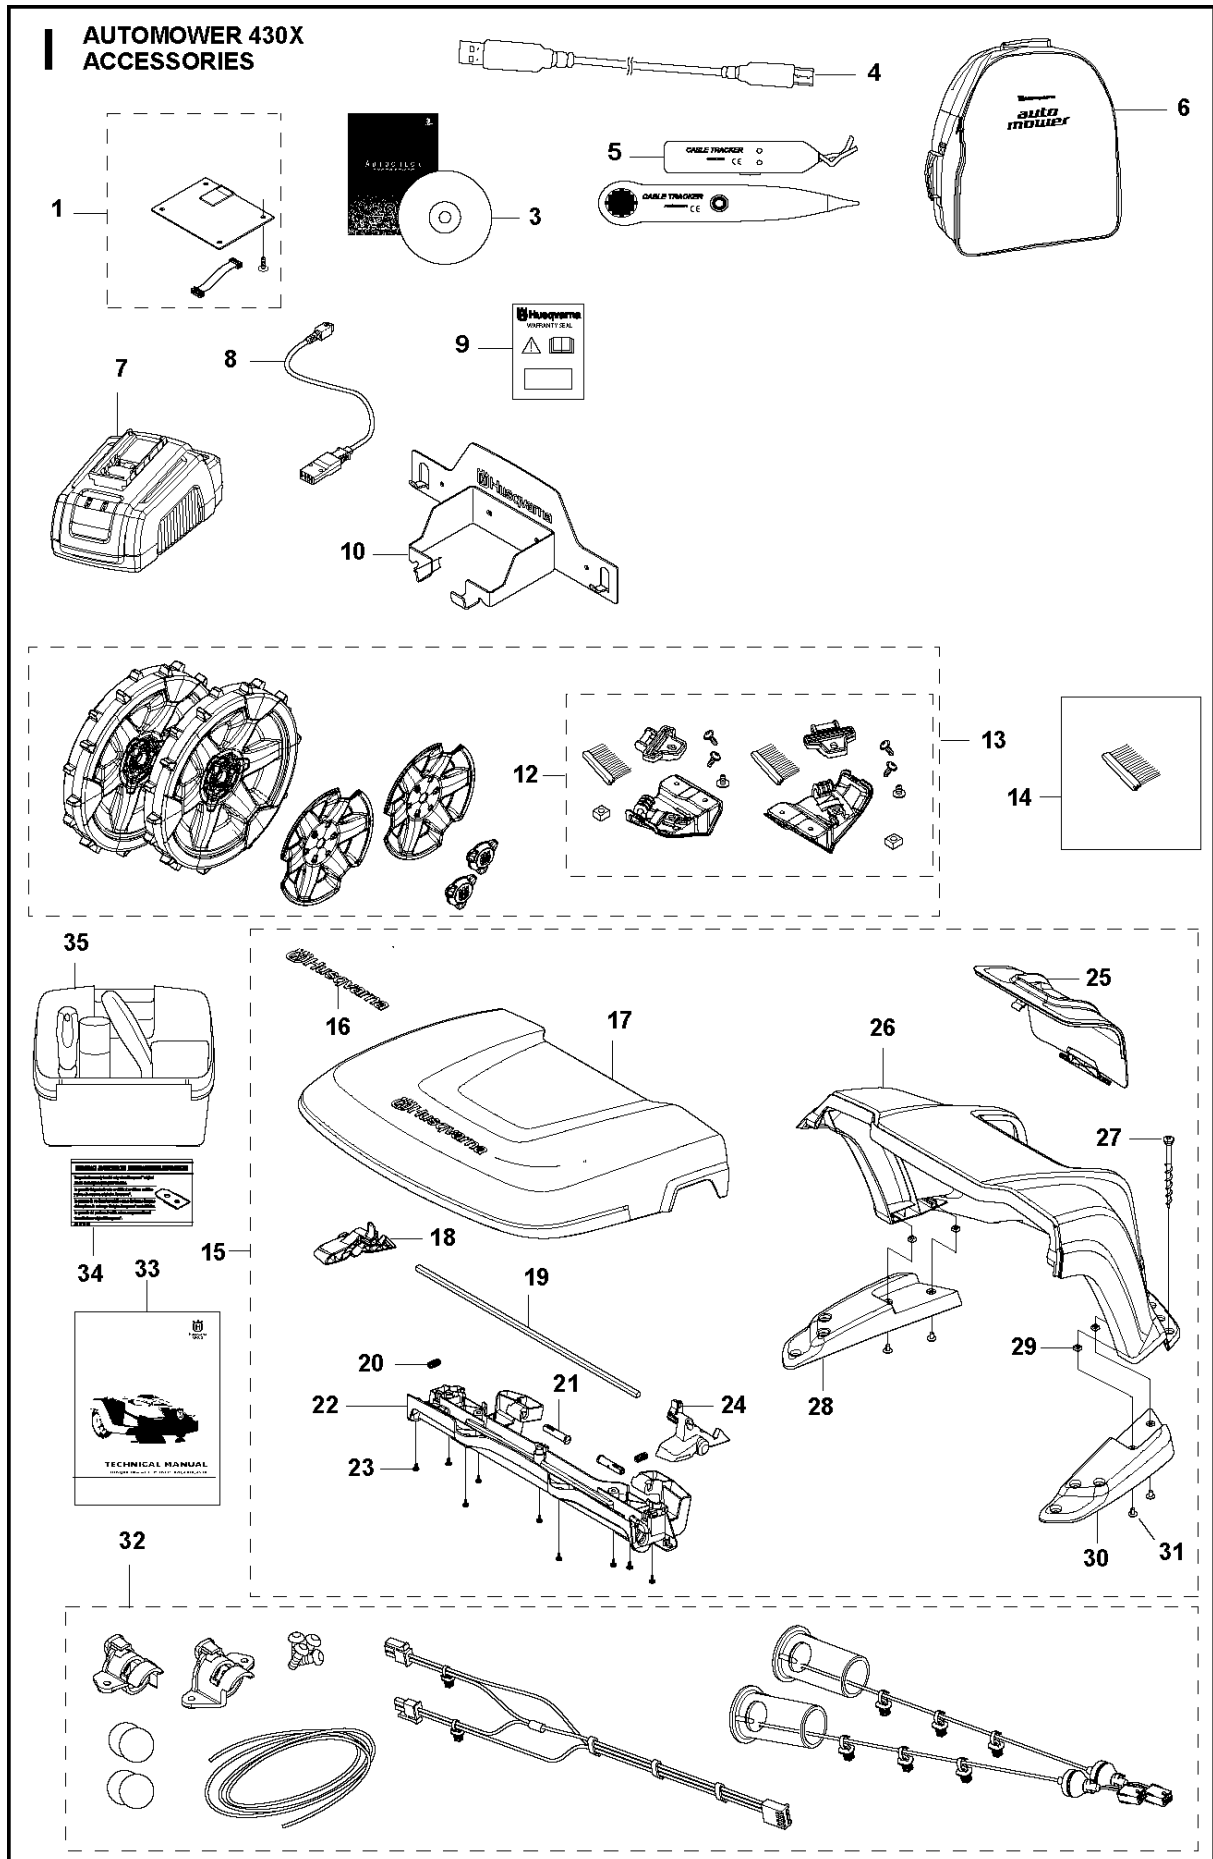

ACCESSORIES

AUTOMOWER 430X, 2018-

Ref	Part No	Description	Remark	QTY KIT
1	586 66 23-05	GPS MODULE	Automower Connect KIT	1
3	577 85 81-03	DVD	DVD Autocheck EXP	1
4	577 51 81-02	CABLE	Service Cable (USB)	1
5	577 60 68-01	TEST EQUIPMENT	Interruption Detector	1
6	522 91 67-01	BAG	Bag	1
7	588 40 84-01	CHARGER	Quick Charger with Battery Test	1
8	588 20 26-01	CABLE ASSY	Cable Quick Charger	1
9	580 68 95-02	LABEL	Warranty Seal 1pcs	1
10	585 01 97-02	WALL HANGER	Wall Hanger	1
12	581 90 31-02	BRUSH KIT	Brush KIT incl Brush, 6 pcs	1
13	581 88 97-02	WHEEL KIT	Rear Wheel KIT incl. Brush KIT	1
14	581 98 20-02	BRUSH KIT	Brush, 6pcs	1
15	585 01 94-01	HOUSING	House KIT	1
16	577 46 90-01	DECAL	Decal	1
17	586 88 58-01	KIT	Cover Lid	1
18	585 32 40-02	HANDLE	Handle Left	1
19	585 32 41-01	ROD	Steel Rod	1
20	580 51 14-01	SPRING	Spring	2
21	585 34 15-01	HINGE PIN	Hinge Pin	2
22	585 34 16-01	BEAM	Beam	1
23	575 54 33-14	SCREW	Screw	9
24	585 32 40-01	HANDLE	Handle Right	1
25	585 32 36-01	HATCH	Hatch	1
26	585 32 34-01	COVER	Cover Base	1
27	575 23 86-01	SCREW KIT	Screw KIT, 6 pcs	1
28	585 32 38-02	SUPPORT	Support Base Left	1
29	503 22 66-01	SQUARE NUT	Square Nut	4
30	585 32 38-01	SUPPORT	Support Base Right	1
31	535 12 93-03	SCREW IHPANM	Screw	4
32	581 91 25-02	HEAD LIGHTS	Head Lights KIT	1
33	115 81 90-01	WORKSHOP MANUAL	Technical Handbook -420, 430X, 450X Swedish	1
33	115 81 90-06	WORKSHOP MANUAL	Technical Handbook -420, 430X, 450X Danish	1
33	115 81 90-11	WORKSHOP MANUAL	Technical Handbook -420, 430X, 450X Finnish	1
33	115 81 90-21	WORKSHOP MANUAL	Technical Handbook -420, 430X, 450X Norwegian	1
33	115 81 90-26	WORKSHOP MANUAL	Technical Handbook -420, 430X, 450X English	1
33	115 81 90-31	WORKSHOP MANUAL	Technical Handbook -420, 430X, 450X French	1
33	115 81 90-36	WORKSHOP MANUAL	Technical Handbook -420, 430X, 450X Dutch	1
33	115 81 90-41	WORKSHOP MANUAL	Technical Handbook -420, 430X, 450X Italian	1
33	115 81 90-46	WORKSHOP MANUAL	Technical Handbook -420, 430X, 450X Spanish	1
33	115 81 90-51	WORKSHOP MANUAL	Technical Handbook -420, 430X, 450X German	1
33	115819056	TBD	Technical Handbook -420, 430X, 450X Russian	1
33	115819058	TBD	Technical Handbook -420, 430X, 450X Hungarian	1
33	115819059	TBD	Technical Handbook -420, 430X, 450X Portuguese	1
33	115819061	TBD	Technical Handbook -420, 430X, 450X Polish	1
33	115819062	TBD	Technical Handbook -420, 430X, 450X Romanian	1
33	115819063	TBD	Technical Handbook -420, 430X, 450X Estonian	1
33	115819064	TBD	Technical Handbook -420, 430X, 450X Latvian	1
33	115819065	TBD	Technical Handbook -420, 430X, 450X Lithuanian	1