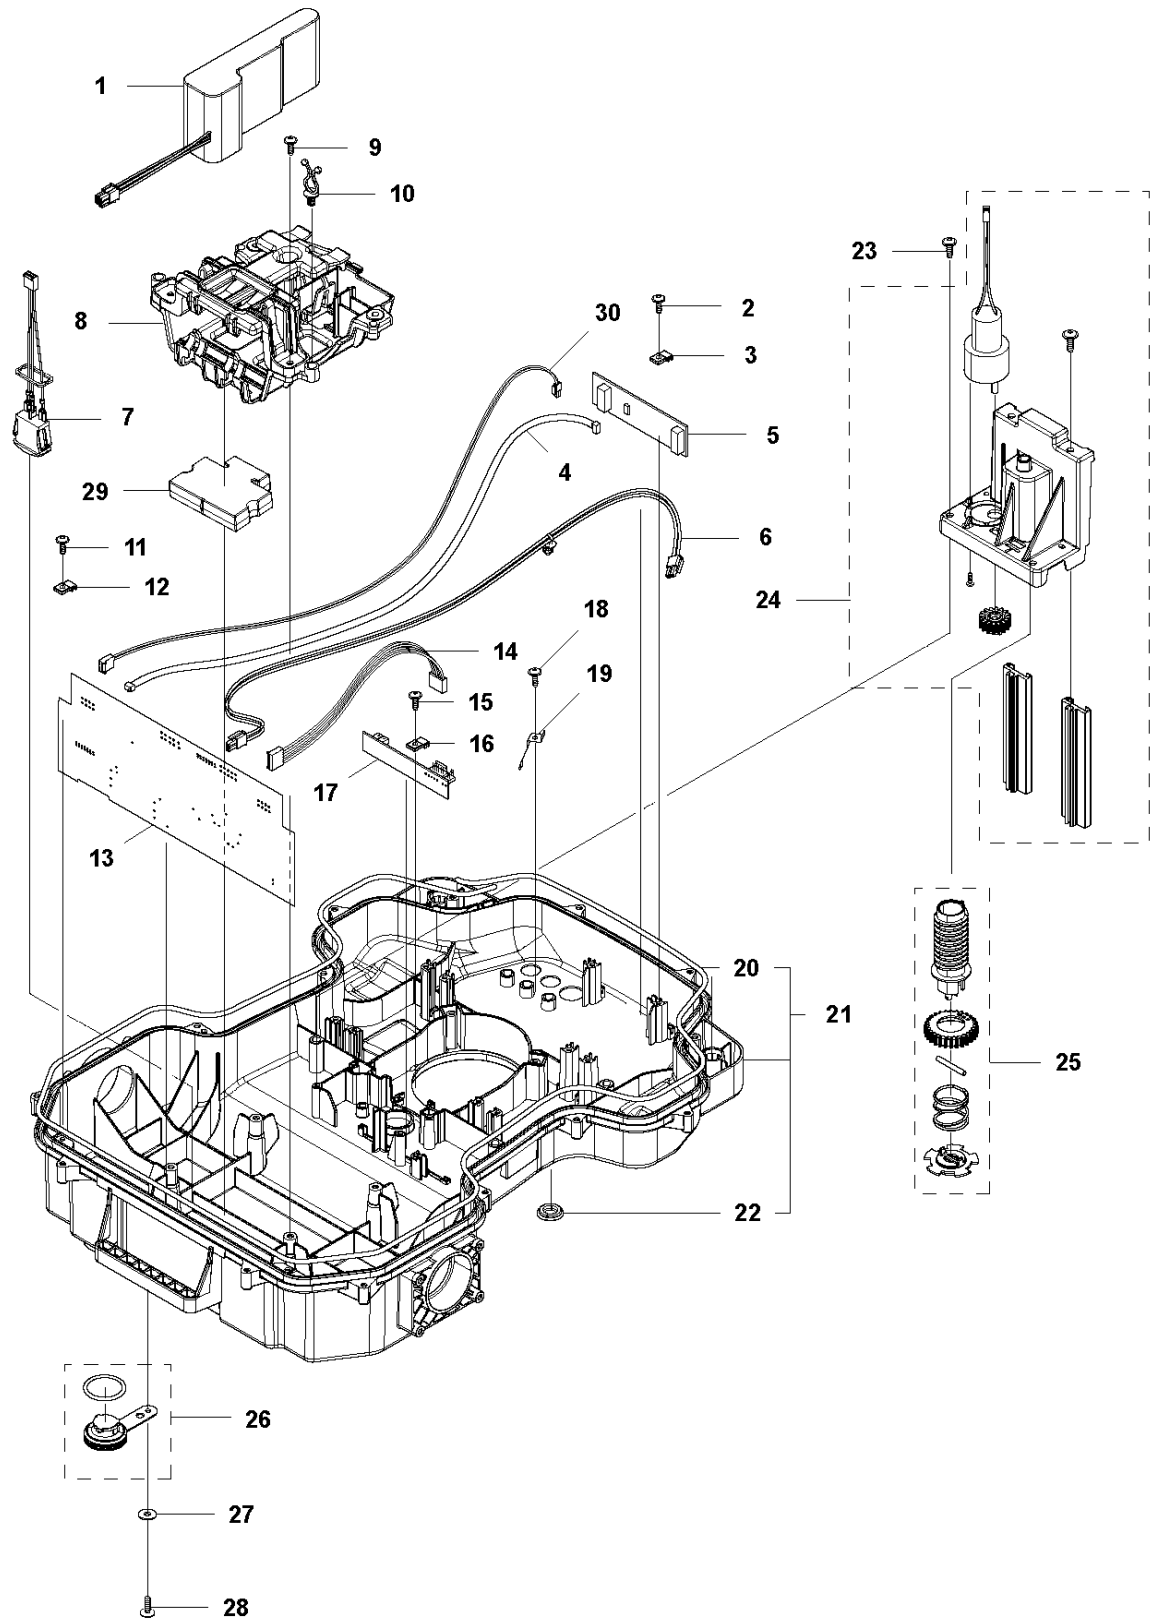

D AUTOMOWER 430X
CHASSIS LOWER

CHASSIS LOWER

AUTOMOWER 430X, 2018-

Ref	Part No	Description	Remark	QTY KIT
1	589 58 57-01	BATTERY	Battery	1
2	575 54 33-14	SCREW	Screw	2
3	579 52 94-01	CLAMP	Clamp	2
4	579 70 82-01	LOOM	Loom	1
5	588 90 30-01	PRINTED CIRCUIT ASSY	Printed Circuit ASSY	1
6	580 37 07-02	LOOM	Loom	1
7	579 70 87-01	CABLE ASSY	Switch, On Off	1
8	580 60 96-02	HOLDER	Holder	1
9	574 45 01-01	SCREW ITPANT	Screw	5
10	580 68 29-01	HOLDER	Holder	7
11	575 54 33-14	SCREW	Screw	2
12	579 52 94-01	CLAMP	Clamp	2
13	592 85 26-01	PRINTED CIRCUIT ASSY	Printed Circuit ASSY	1
14	579 70 80-01	LOOM	Loom	1
15	575 54 33-14	SCREW	Screw	1
16	579 52 94-01	CLAMP	Clamp	1
17	579 72 85-02	PRINTED CIRCUIT ASSY	Printed Circuit ASSY	1
18	575 54 33-14	SCREW	Screw	2
19	581 55 61-01	SPRING	Spring	2
20	574 87 47-05	SEALING STRIP	Sealing Strip (1 pcs, 5 mm)	1
21	583 94 45-02	CHASSIS KIT	Chassis KIT	1
22	584 89 75-01	GROMMET	Plug	2
23	575 54 33-14	SCREW	Screw	4
24	501 06 83-01	MOTOR ASSY	Motor ASSY	1
25	581 62 16-01	SCREW KIT	Screw KIT	1
26	581 62 12-02	PLUG KIT	Plug KIT	1
27	734 11 37-41	WASHER	Washer	1
28	574 45 01-01	SCREW ITPANT	Screw	1
29	587 24 96-01	WEIGHT	Weight	1
30	588 81 84-02	WIRING ASSY	Wiring ASSY	1