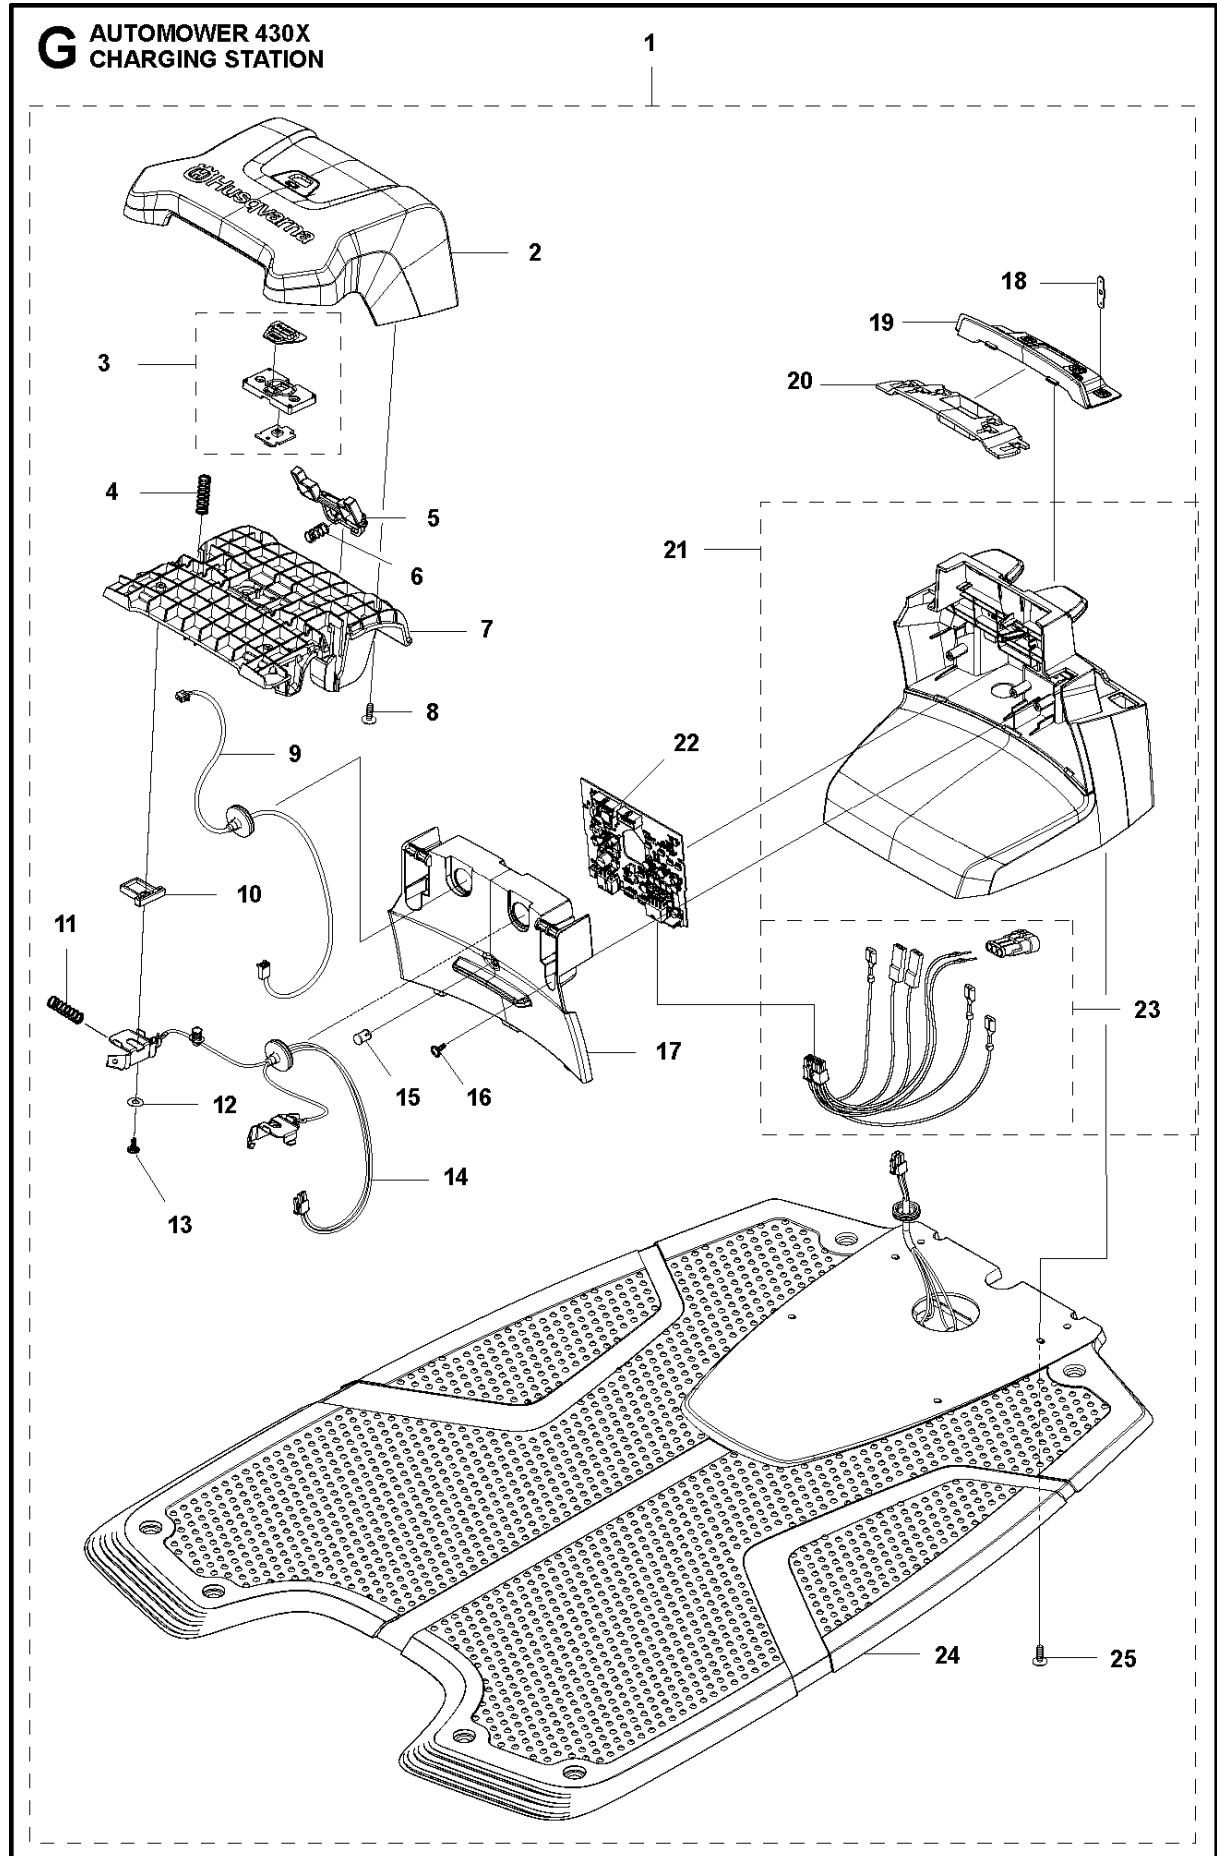

CHARGING STATION

AUTOMOWER 430X, 2018-

Ref	Part No	Description	Remark	QTY KIT
1	580 76 55-09	CHARGING STATION	Charging Station	1
2	579 44 82-04	CAP	Cap	1
3	501 06 59-01	BUTTON KIT	Home Button KIT	1
4	580 51 14-01	SPRING	Spring	2
5	579 46 24-02	BUTTON	Button	1
6	574 48 70-01	SPRING	Spring	1
7	579 45 80-04	FRAME	Frame	1
8	575 54 33-14	SCREW	Screw	4
9	579 70 83-01	LOOM	Home Button Wiring	1
10	579 46 05-01	DISTANCE	Distance	2
11	580 51 14-01	SPRING	Spring	2
12	734 11 37-41	WASHER	Washer	2
13	575 54 33-14	SCREW	Screw	2
14	585 53 95-02	CABLE ASSY	Loom Charging Contact	1
15	590 21 72-01	LENS	Diode Lens	1
16	575 54 33-14	SCREW	Screw	2
17	579 45 97-03	LID	Lid	1
18	580 50 41-01	TERMINAL	Terminal	4
19	579 45 98-02	PANEL	Panel	1
20	579 45 99-01	HOLDER	Holder	1
21	588 18 88-01	HOUSING ASSY	Housing KIT	1
22	589 50 78-01	PRINTED CIRCUIT ASSY	PCBA Charging Station	1
23	588 47 89-01	CABLE KIT	Wiring CS	1
24	590 09 40-01	BASE ASSY	Charging Plate	1
25	575 54 33-14	SCREW	Screw	4