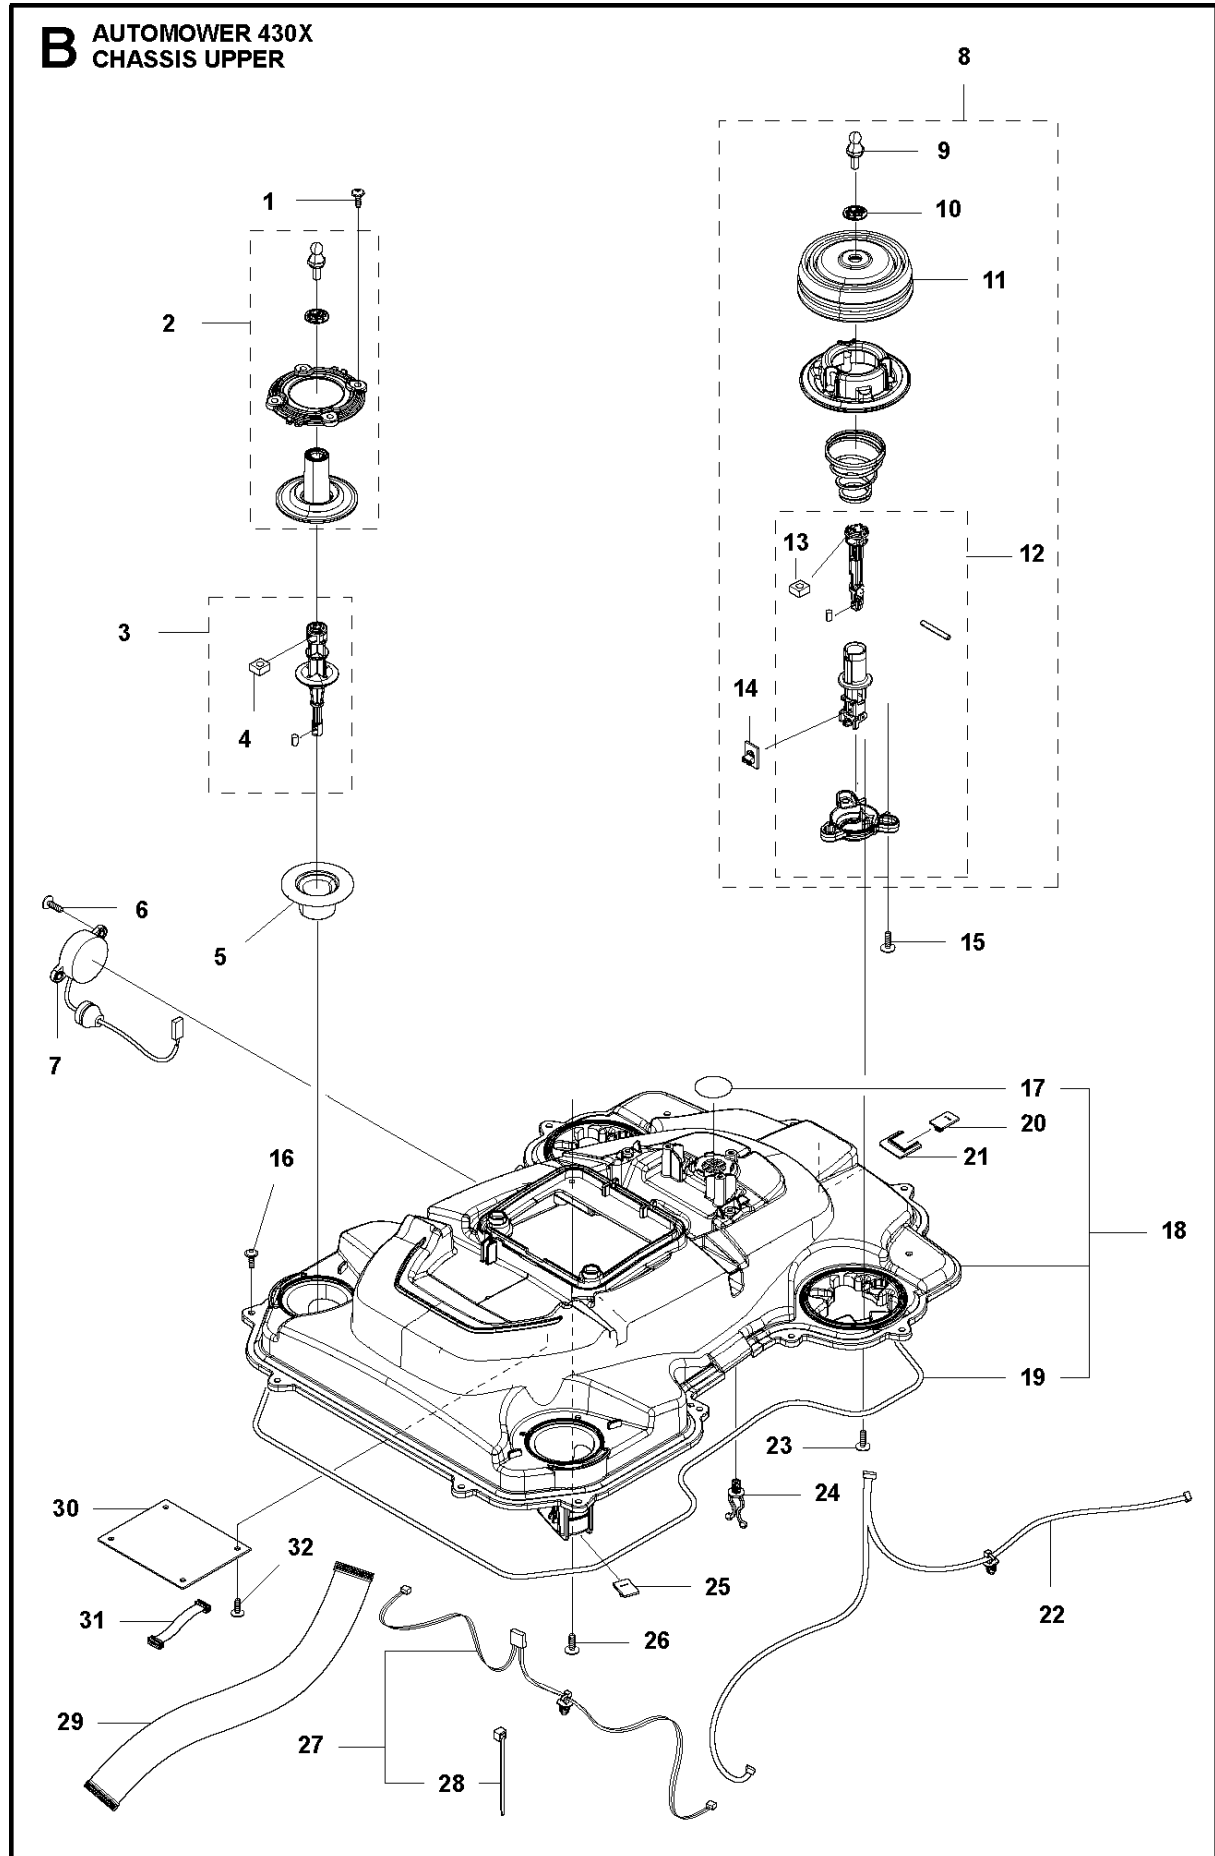

SPARE PARTS LIST

ROBOTIC LAWN MOWERS

AUTOMOWER 430X, 2018-

A AUTOMOWER 430X
COVER

COVER

AUTOMOWER 430X, 2018-

Ref	Part No	Description	Remark	QTY KIT
1	590 87 70-01	BODY KIT	Cover KIT Top Grey	1
1	590 87 70-02	BODY KIT	Cover KIT Top White	1
1	590 87 70-03	BODY KIT	Cover KIT Top Orange	1
2	501 06 51-01	WIRING ASSY		1
4	501 06 11-02	BODY ASSY		1
5	585 53 92-04	CABLE ASSY	Charging Plate Wiring	1
6	501 06 56-02	HOLDER ASSY	Holder ASSY	1
7	575 54 33-14	SCREW	Screw	1
8	587 42 35-01	DECAL		1
9	580 52 68-01	CAP	Cap	4
10	501 61 06-01	CLAMP	CLAMP	1
11	501 06 50-01	BUMPER ASSY		1
12	586 35 97-01	LABEL	Label Warning	1
13	574 45 01-01	SCREW ITPANT	Screw	10

C AUTOMOWER 430X
CENTER CONSOL

CENTER CONSOL

AUTOMOWER 430X, 2018-

Ref	Part No	Description	Remark	QTY KIT
1	588 79 75-02	COVER	Cover	1
2	579 45 85-01	HATCH	Hatch	1
3	579 45 81-01	BUTTON	Button	1
4	575 54 33-14	SCREW	Screw	2
5	501 06 58-01	HINGE KIT	Hinge KIT	1
6	575 54 33-14	SCREW	Screw	2
7	579 62 79-02	KEYBOARD	Keyboard	1
8	583 94 37-01	COVER KIT	Cover KIT	1
9	535 13 01-01	SPRING	Spring	2
10	574 87 47-06	SEALING STRIP	Sealing Strip (1 pcs, 5 mm)	1
11	574 48 03-02	SWITCH	Switch	1
12	501 06 60-01	LOCK KIT	Locking Plate KIT	1
13	575 54 33-14	SCREW	Screw	1
14	575 54 33-14	SCREW	Screw	1
15	575 54 33-14	SCREW	Screw	3
16	581 62 07-01	SUPPORT KIT	Support KIT	1
17	588 27 59-01	PRINTED CIRCUIT ASSY	Printed Circuit ASSY	1