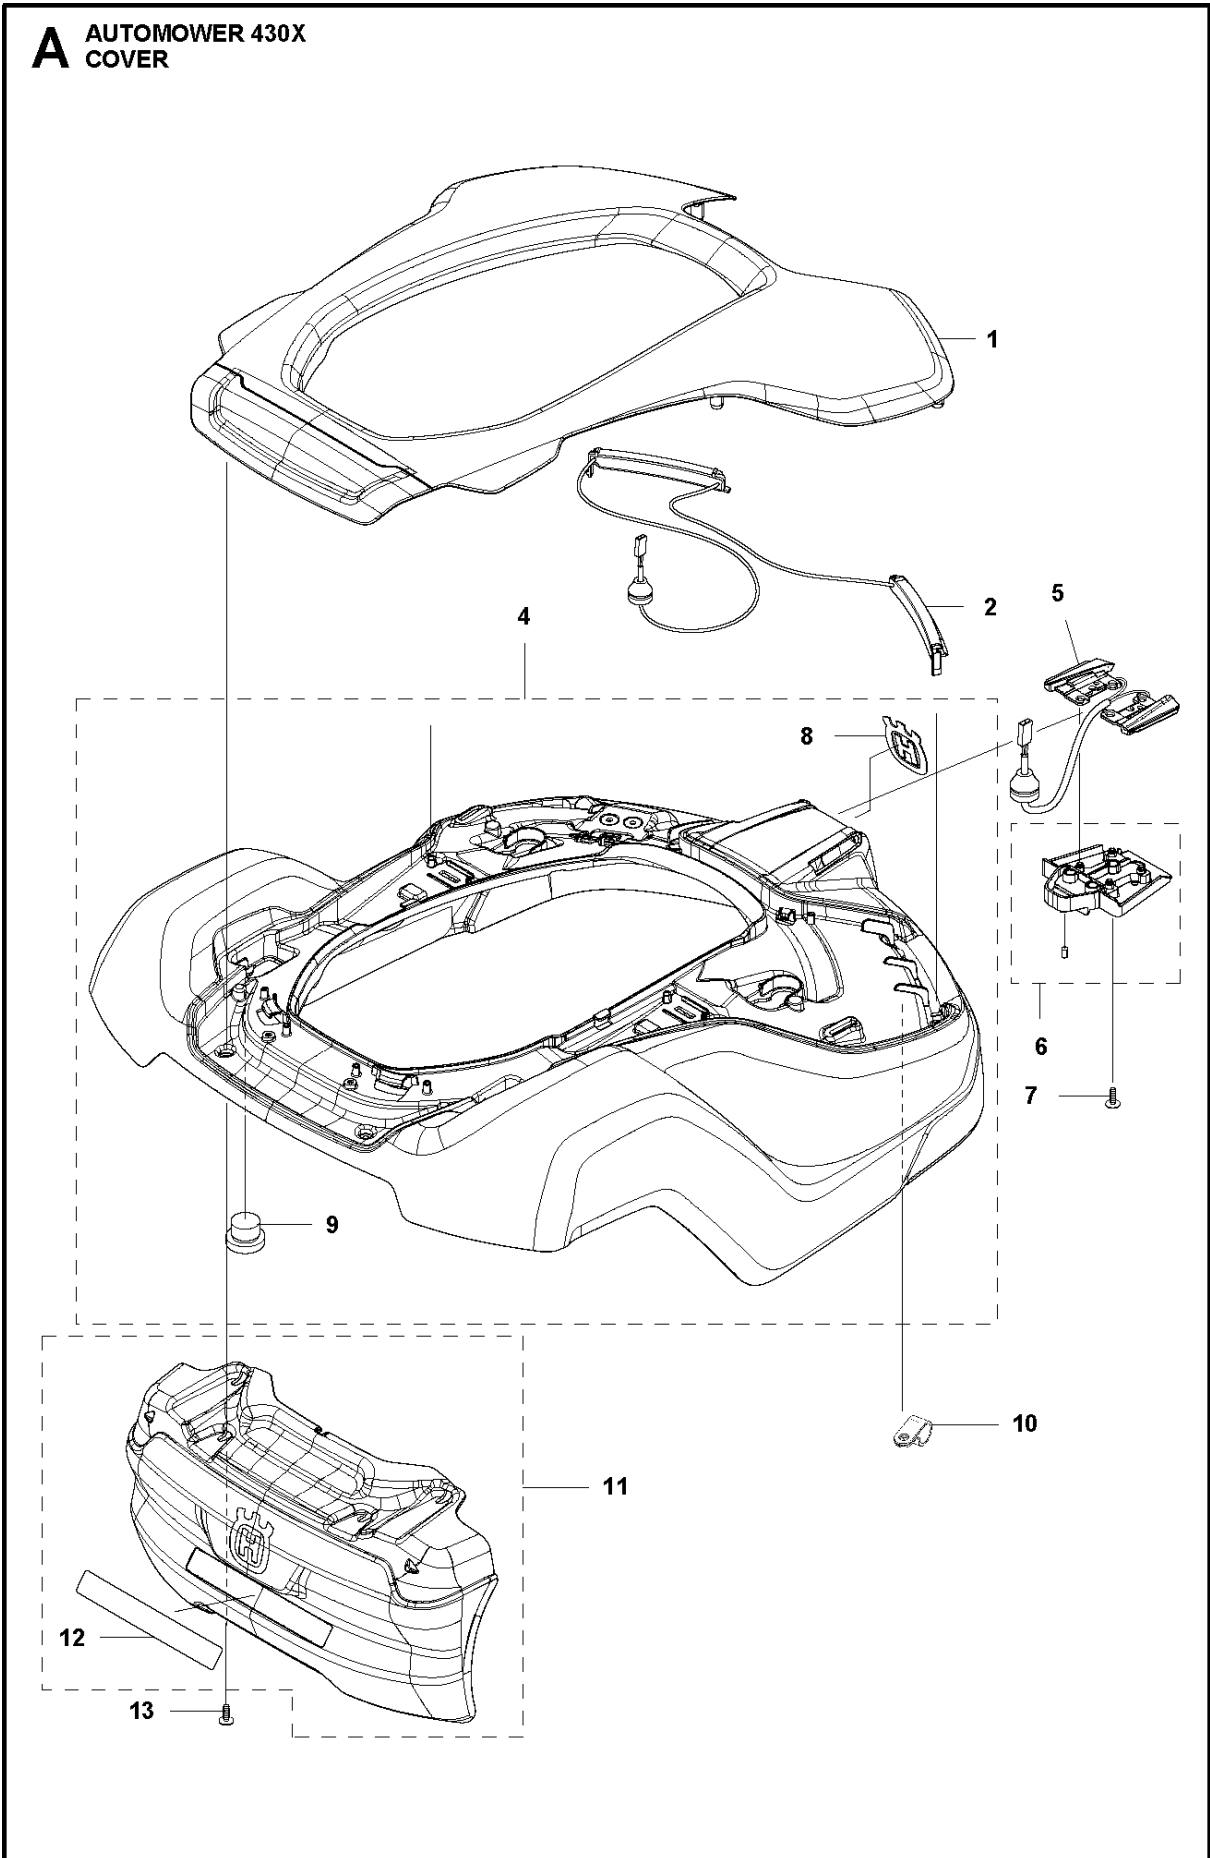

SPARE PARTS LIST

ROBOTIC LAWN MOWERS

AUTOMOWER 430X, 2018-

A AUTOMOWER 430X
COVER

COVER

AUTOMOWER 430X, 2018-

Ref	Part No	Description	Remark	QTY KIT
1	590 87 70-01	BODY KIT	Cover KIT Top Grey	1
1	590 87 70-02	BODY KIT	Cover KIT Top White	1
1	590 87 70-03	BODY KIT	Cover KIT Top Orange	1
2	501 06 51-01	WIRING ASSY		1
4	501 06 11-02	BODY ASSY		1
5	585 53 92-04	CABLE ASSY	Charging Plate Wiring	1
6	501 06 56-02	HOLDER ASSY	Holder ASSY	1
7	575 54 33-14	SCREW	Screw	1
8	587 42 35-01	DECAL		1
9	580 52 68-01	CAP	Cap	4
10	501 61 06-01	CLAMP	CLAMP	1
11	501 06 50-01	BUMPER ASSY		1
12	586 35 97-01	LABEL	Label Warning	1
13	574 45 01-01	SCREW ITPANT	Screw	10

C AUTOMOWER 430X
CENTER CONSOL

CENTER CONSOL

AUTOMOWER 430X, 2018-

Ref	Part No	Description	Remark	QTY KIT
1	588 79 75-02	COVER	Cover	1
2	579 45 85-01	HATCH	Hatch	1
3	579 45 81-01	BUTTON	Button	1
4	575 54 33-14	SCREW	Screw	2
5	501 06 58-01	HINGE KIT	Hinge KIT	1
6	575 54 33-14	SCREW	Screw	2
7	579 62 79-02	KEYBOARD	Keyboard	1
8	583 94 37-01	COVER KIT	Cover KIT	1
9	535 13 01-01	SPRING	Spring	2
10	574 87 47-06	SEALING STRIP	Sealing Strip (1 pcs, 5 mm)	1
11	574 48 03-02	SWITCH	Switch	1
12	501 06 60-01	LOCK KIT	Locking Plate KIT	1
13	575 54 33-14	SCREW	Screw	1
14	575 54 33-14	SCREW	Screw	1
15	575 54 33-14	SCREW	Screw	3
16	581 62 07-01	SUPPORT KIT	Support KIT	1
17	588 27 59-01	PRINTED CIRCUIT ASSY	Printed Circuit ASSY	1