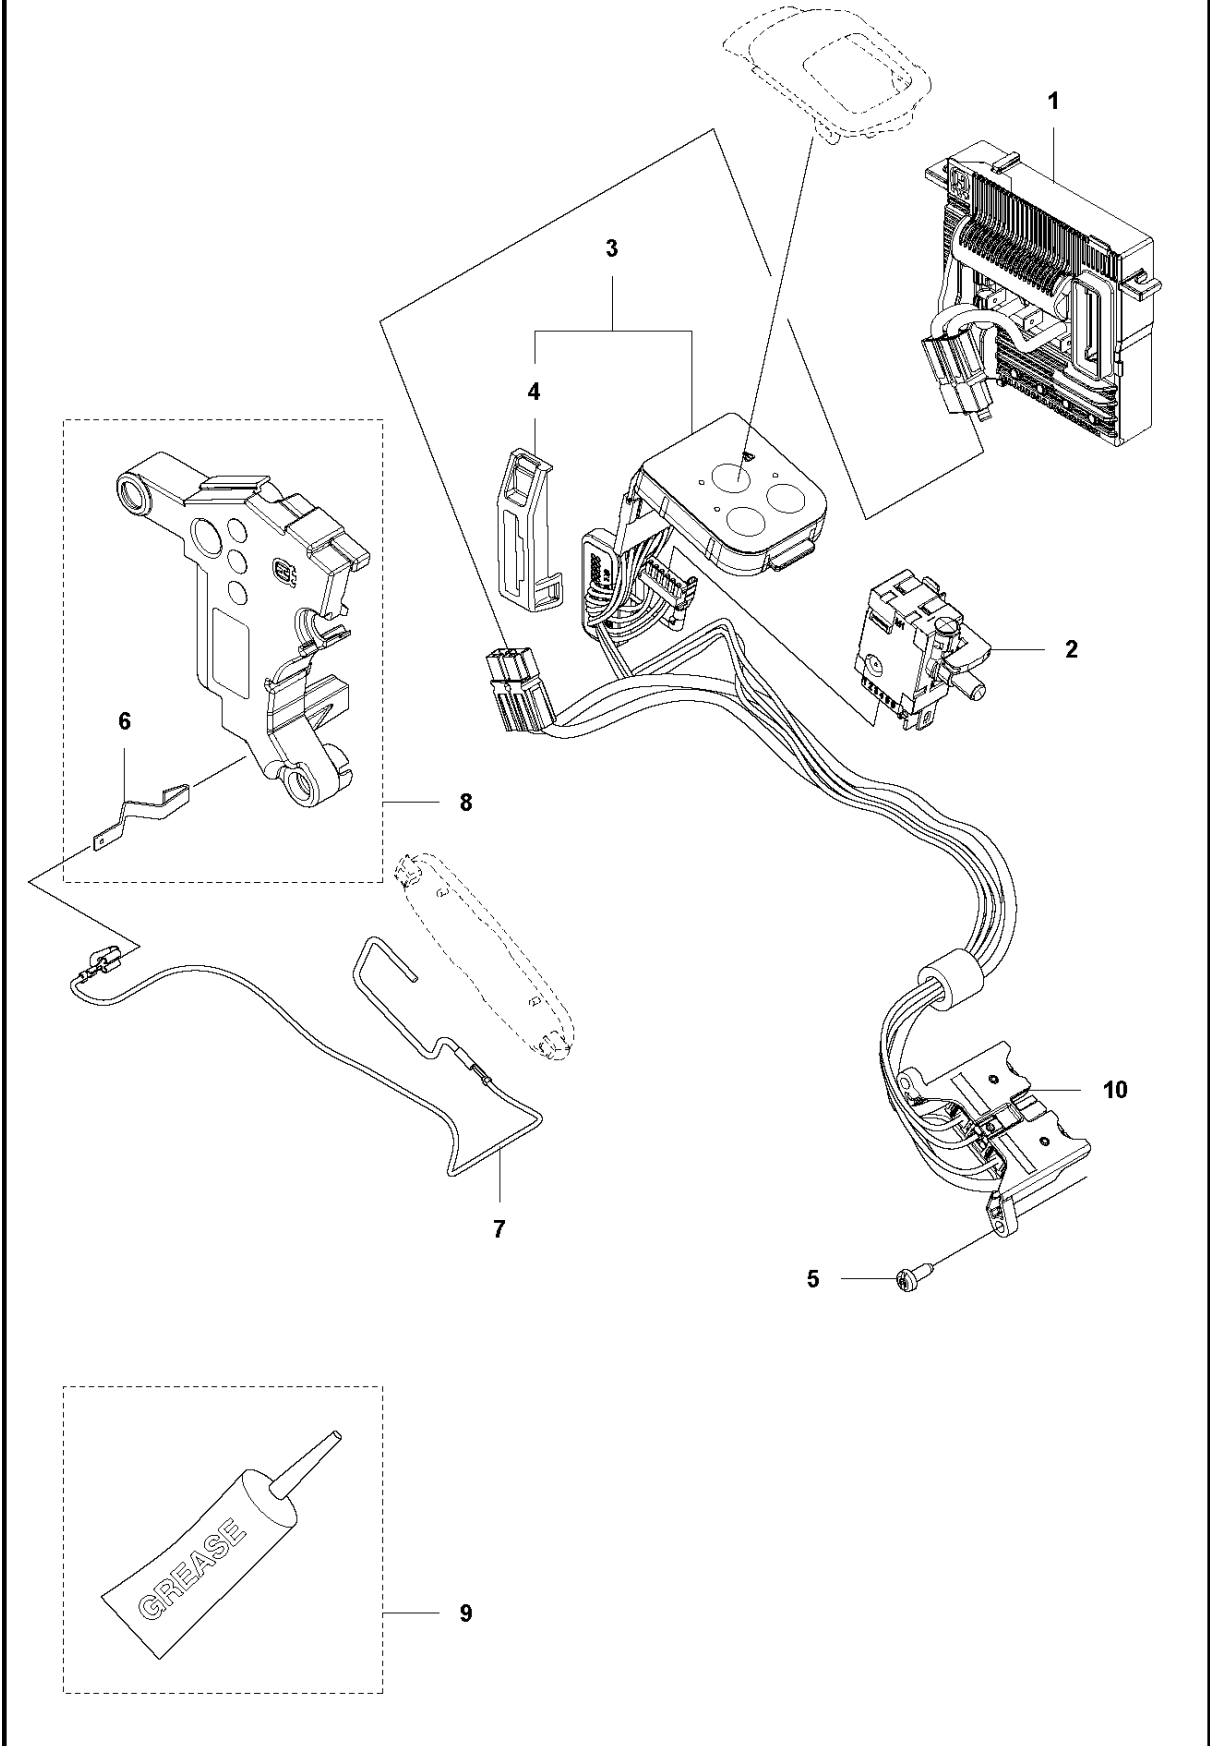

SPARE PARTS LIST

BLOWERS

436LiB up to s/n 20180100001

A 436LiB / 536LiB
CHASSI

TUBE

436LiB up to s/n 20180100001

Ref	Part No	Description	Remark	QTY	KIT
1	584 15 68-02	NOZZLE	436LiB	1	
1	586 10 63-01	TUBE ASSY	536LiB	1	
2	584 15 66-01	TUBE		1	
3	584 21 37-01	FRAME		1	
4	584 91 43-01	COVER	436LiB	1	
4	584 91 47-01	COVER	536LiB	1	
5	579 21 19-01	SCREW IHST	536LiB	16	15
5	579 21 19-01	SCREW IHST	436LiB	15	
6	579 56 41-02	THROTTLE CONTROL		1	
7	544 04 20-03	HANDLE INSERT		2	
8	586 51 42-01	EYELET		1	15
9	584 15 74-01	HOUSING		1	
10	584 15 73-01	HOUSING		1	
11	585 48 00-01	SPRING		1	
12	577 99 66-01	PUSH BUTTON		1	
13	576 90 12-01	COVER		1	
14	503 21 28-13	SCREW CCRPANT		1	
15	588 00 97-01	KIT		1	

B 436/536 LiB
DECALS

DECALS

436LiB up to s/n 20180100001

Ref	Part No	Description	Remark	QTY KIT
1	586 83 41-01	DECAL	436LiB left.	1
1	586 83 41-02	DECAL	536LiB left.	1
2	586 83 42-01	DECAL	436LiB right.	1
2	586 83 42-02	DECAL	536LiB right.	1
3	577 84 43-01	DECAL		1

C 436/536 LiB
ELECTRIC SYSTEM

ELECTRICAL

436LiB up to s/n 20180100001

Ref	Part No	Description	Remark	QTY	KIT
1	587 94 86-01	CONTROL UNIT		1	
2	578 32 69-01	TRIGGER SWITCH		1	
3	587 69 59-01	WIRING ASSY		1	
4	587 32 72-01	BRACKET		1	3
5	503 21 28-13	SCREW CCRPANT		2	
6	586 49 22-01	SPRING		1	8
7	586 96 39-01	WIRING ASSY		1	
8	588 00 98-01	KIT		1	
9	588 17 64-01	GREASE		1	
10	593 81 30-01	CONNECTOR		1	

E 436/536 LiB
ACCESSORIES

ACCESSORIES

436LiB up to s/n 20180100001

Ref	Part No	Description	Remark	QTY KIT
1	537 21 62-01	HARNES	536LiB/ 436LiB	1
2	586 10 63-02	TUBE ASSY		1
3	501 71 51-01	HANDLE ASSY		1
4	579 79 75-01	NOZZLE		1