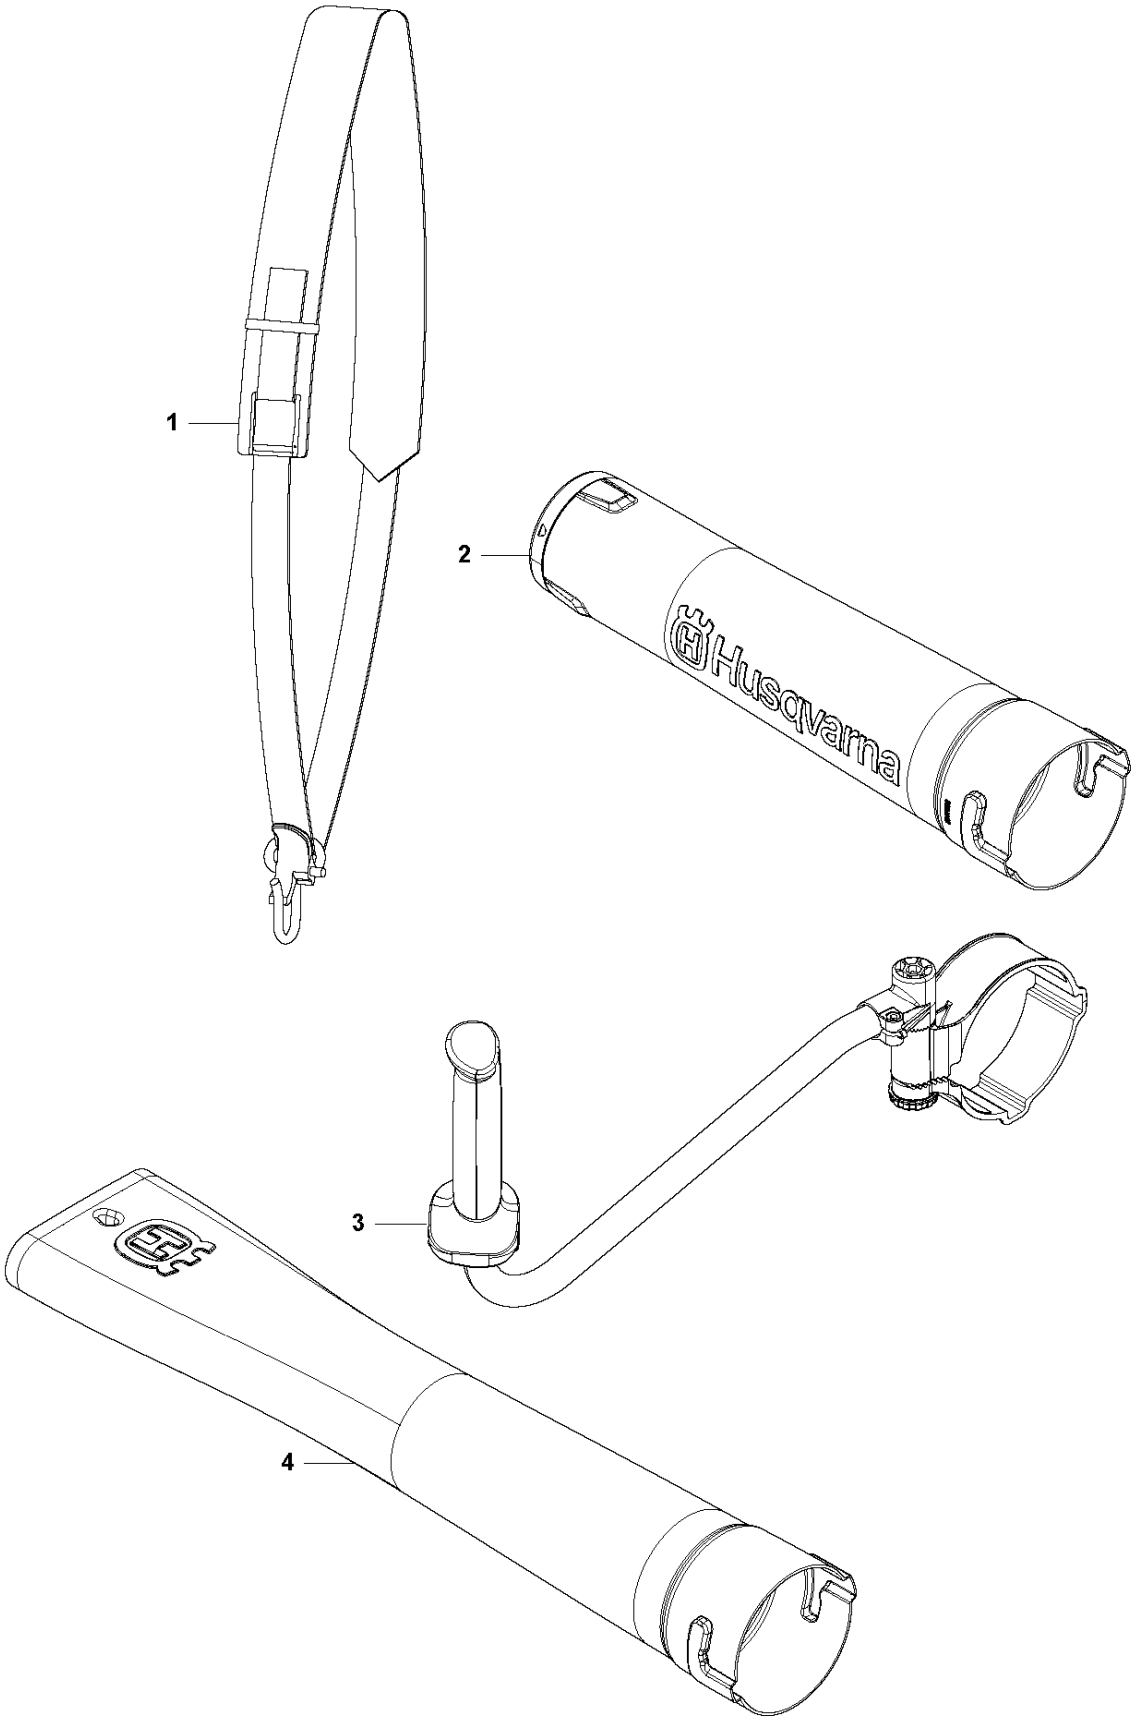

E 436/536 LiB
ACCESSORIES

ACCESSORIES

436LiB up to s/n 20180100001

Ref	Part No	Description	Remark	QTY KIT
1	537 21 62-01	HARNES	536LiB/ 436LiB	1
2	586 10 63-02	TUBE ASSY		1
3	501 71 51-01	HANDLE ASSY		1
4	579 79 75-01	NOZZLE		1