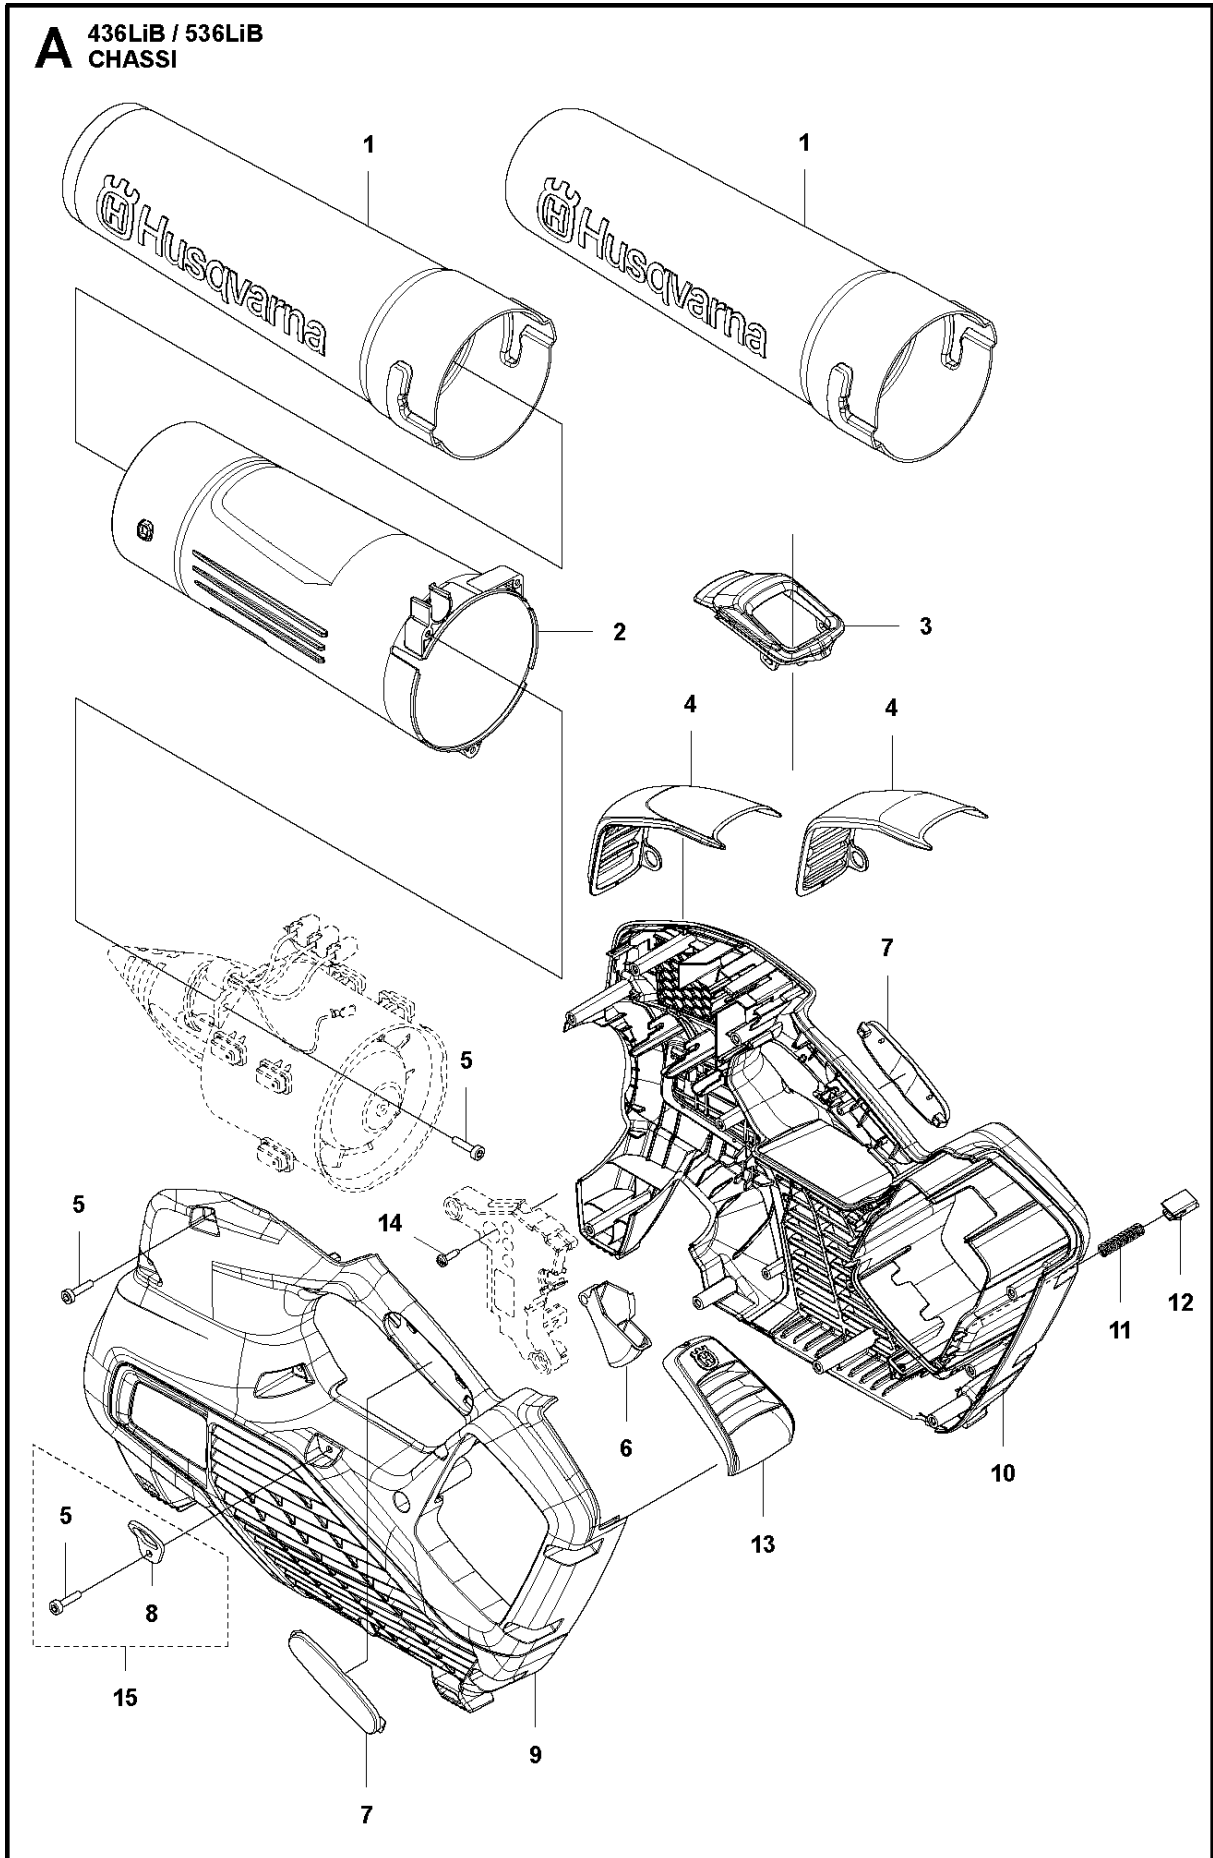

SPARE PARTS LIST

BLOWERS

436LiB up to s/n 20180100001

A 436LiB / 536LiB
CHASSI

TUBE

436LiB up to s/n 20180100001

Ref	Part No	Description	Remark	QTY	KIT
1	584 15 68-02	NOZZLE	436LiB	1	
1	586 10 63-01	TUBE ASSY	536LiB	1	
2	584 15 66-01	TUBE		1	
3	584 21 37-01	FRAME		1	
4	584 91 43-01	COVER	436LiB	1	
4	584 91 47-01	COVER	536LiB	1	
5	579 21 19-01	SCREW IHST	536LiB	16	15
5	579 21 19-01	SCREW IHST	436LiB	15	
6	579 56 41-02	THROTTLE CONTROL		1	
7	544 04 20-03	HANDLE INSERT		2	
8	586 51 42-01	EYELET		1	15
9	584 15 74-01	HOUSING		1	
10	584 15 73-01	HOUSING		1	
11	585 48 00-01	SPRING		1	
12	577 99 66-01	PUSH BUTTON		1	
13	576 90 12-01	COVER		1	
14	503 21 28-13	SCREW CCRPANT		1	
15	588 00 97-01	KIT		1	

B 436/536 LiB
DECALS

DECALS

436LiB up to s/n 20180100001

Ref	Part No	Description	Remark	QTY KIT
1	586 83 41-01	DECAL	436LiB left.	1
1	586 83 41-02	DECAL	536LiB left.	1
2	586 83 42-01	DECAL	436LiB right.	1
2	586 83 42-02	DECAL	536LiB right.	1
3	577 84 43-01	DECAL		1