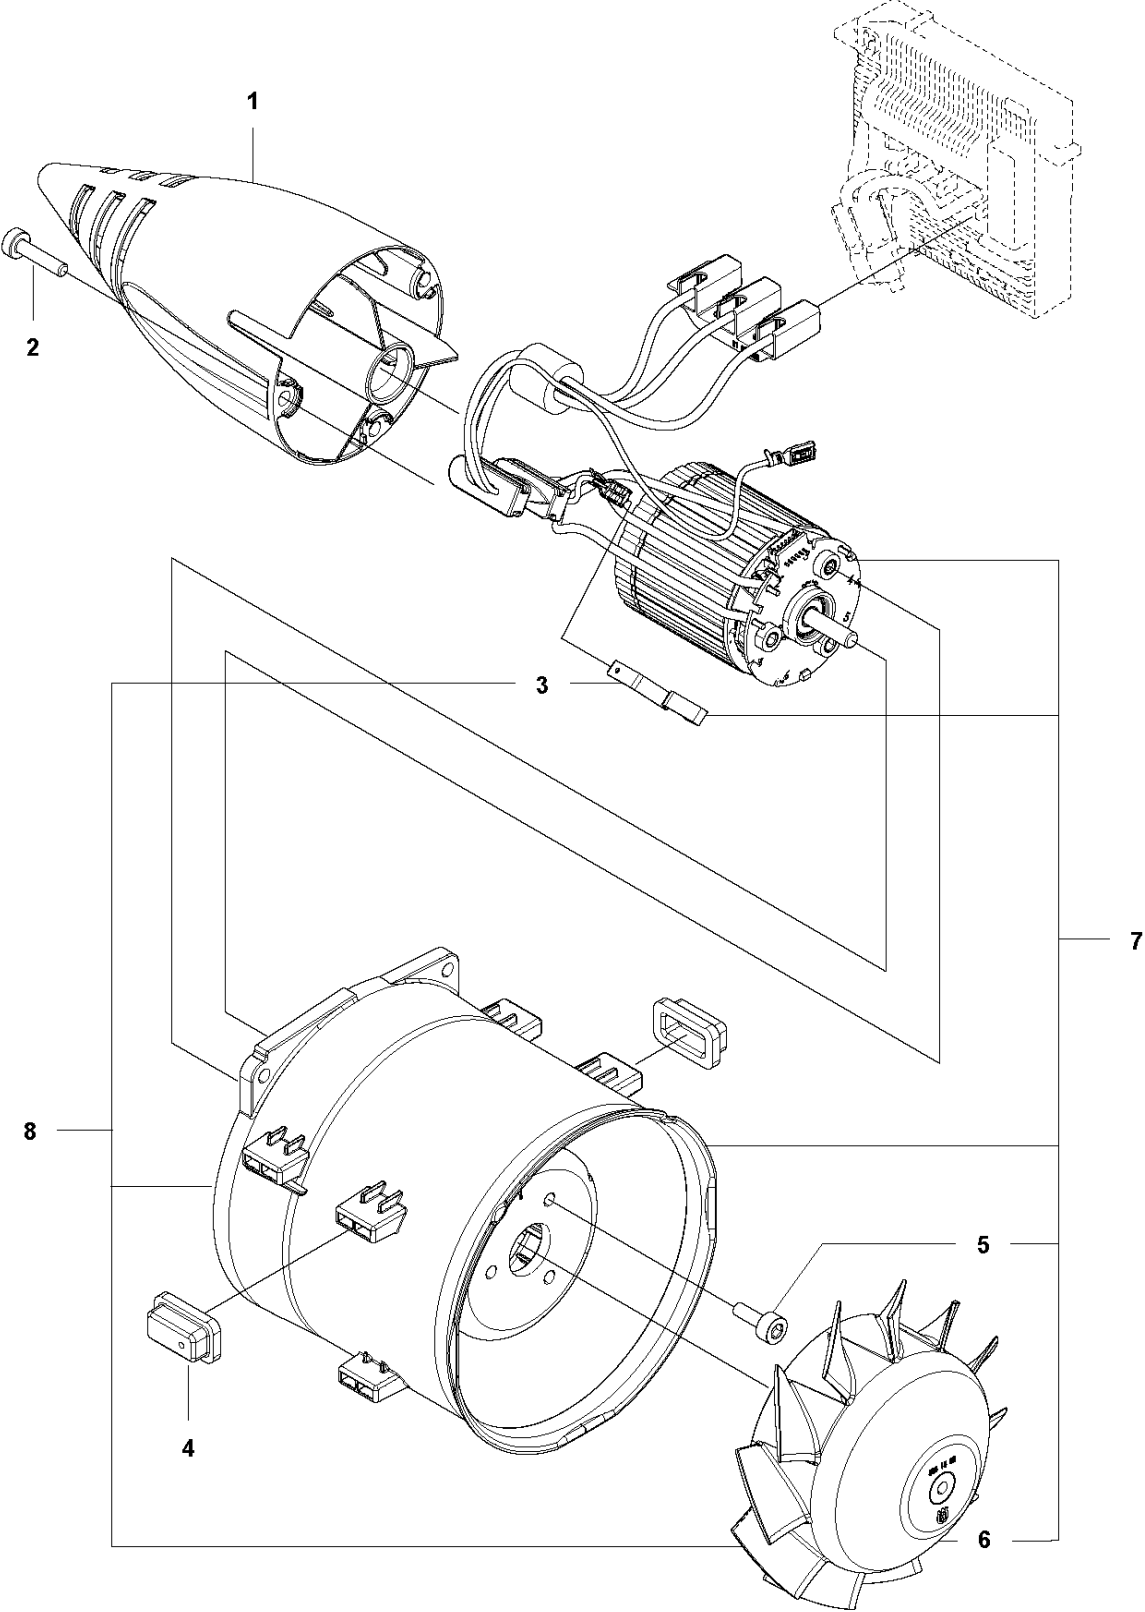

D 436/536 LiB
FAN SYSTEM

FAN

436LiB up to s/n 20180100001

Ref	Part No	Description	Remark	QTY	KIT
1	584 15 65-01	CONE		1	
2	579 21 19-01	SCREW IH SCT		3	
3	586 49 22-01	SPRING		1	8
4	503 91 10-01	SUSPENSION		6	
5	503 20 25-12	SCREW IH SCM		3	7
6	584 15 60-01	ROTOR		1	7, 8
7	588 00 99-01	MOTOR ASSY		1	
8	588 01 00-01	KIT		1