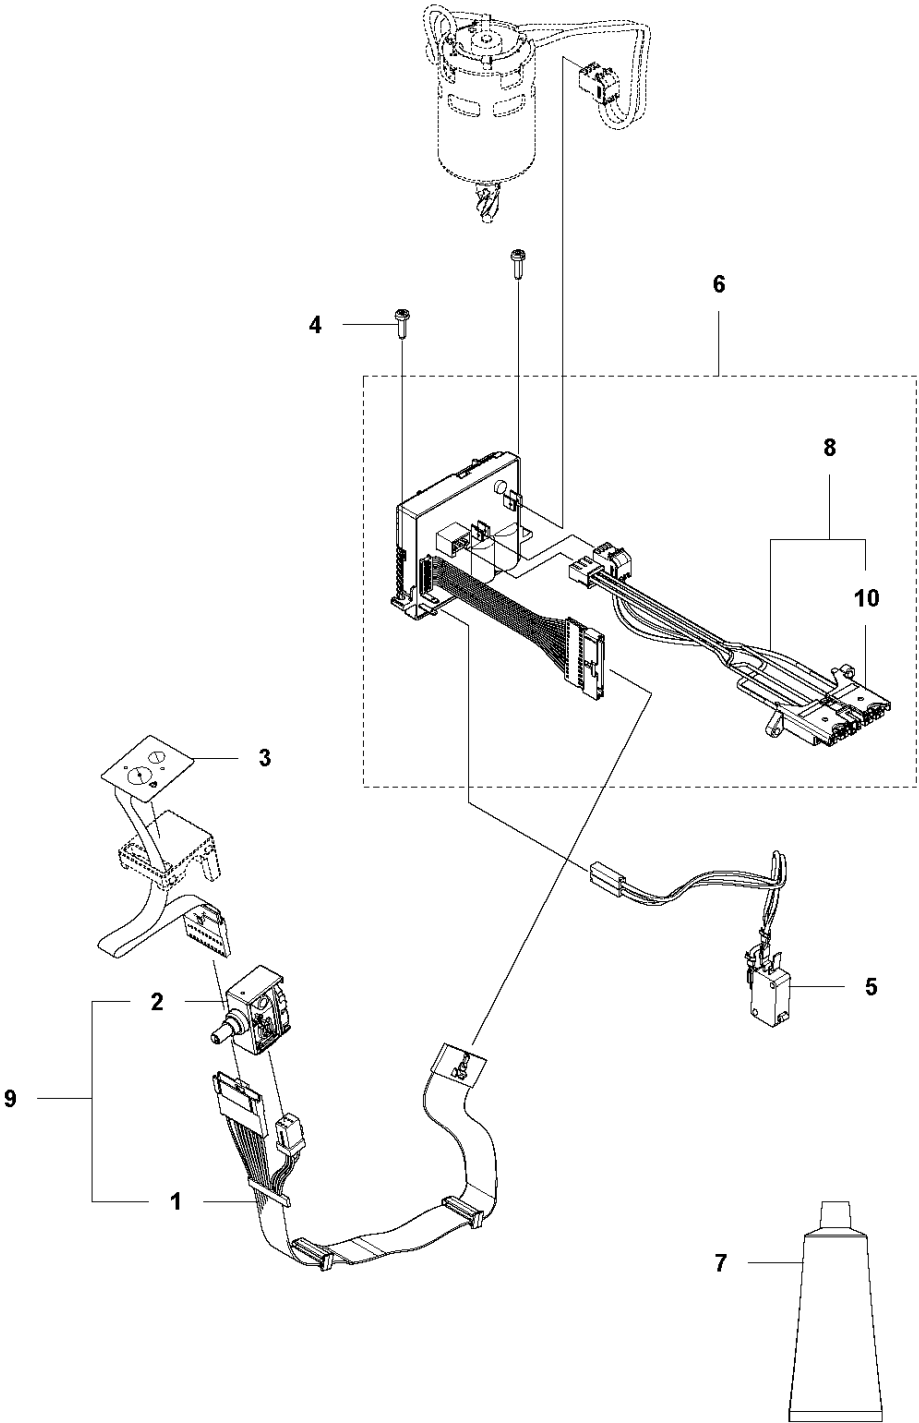

SPARE PARTS LIST

HEDGE TRIMMERS/POLE HEDGE
TRIMMERS

520iHD60

E 520iHD60
ELECTRIC

ELECTRICAL

520iHD60

Ref	Part No	Description	Remark	QTY	KIT
1	583 81 97-01	WIRING ASSY		1	9
2	582 05 07-01	TRIGGER SWITCH		1	9
3	579 73 82-01	KEYPAD		1	
4	503 21 28-13	SCREW CCRPANT		2	
5	581 53 13-01	WIRING ASSY		1	
6	581 94 66-01	CONTROL UNIT		1	
7	588 17 64-01	GREASE	SB-B1500023	1	
8	579 70 93-01	WIRING ASSY		1	
9	593 89 65-01	SWITCH KIT		1	
10	593 81 30-01	CONNECTOR		1	8, 6

CUTTING EQUIPMENT

520iHD60

Ref	Part No	Description	Remark	QTY	KIT
1	580 71 83-04	CUTTING DECK		1	
2	578 37 22-01	GASKET		1	
3	581 10 09-01	PROTECTION ASSY		1	
4	503 22 00-09	HEXAGON NUT		6	
5	579 63 31-01	HEXAGON NUT		7	1
6	584 15 22-02	SCREW IHSCFM		5	1
7	503 23 00-24	WASHER		5	1
8	581 25 93-02	TRANSPORT GUARD		1	1
9	584 15 22-01	SCREW IHSCFM		2	1
10	580 93 15-01	SUPPORT		1	
11	581 76 16-01	SCREW IHSCFM		2	
12	581 48 35-01	PROTECTION		1	
13	580 71 62-01	SPACER		9	1
14	580 71 57-01	BAR		1	1
15	580 71 56-03	BLADE		2	1
16	580 71 60-01	WEAR PLATE		1	1
17	578 37 20-01	BRACKET		1	1
18	580 71 58-02	BAR		1	1

B 520iHD60
GEAR

GEARS

520iHD60

Ref	Part No	Description	Remark	QTY	KIT
1	503 98 96-03	GREASE		1	
2	582 38 66-01	PLATE		1	
3	503 21 68-72	SCREW IHSCT		6	
4	584 41 10-01	GASKET		1	
5	582 36 30-01	HELICAL GEAR		1	12
6	578 05 49-01	LOCKWASHER		1	12
7	522 71 46-01	DISC		1	12
8	582 38 67-01	MOTOR ASSY		1	
9	582 36 31-01	CONNECTING ROD ASSY		2	12
10	578 00 27-01	HEAVY DUTY DOWEL PIN		2	12
11	581 83 85-01	ECCENTRIC DISC		1	12
12	582 83 70-01	GEAR		1	
13	582 38 64-01	GEAR CASE		1	8

C 520iHD60
HANDLE

HANDLE

520iHD60

Ref	Part No	Description	Remark	QTY KIT
1	579 56 35-03	FRONT HANDLE		1
2	579 56 34-02	FRONT HANDLE		1
3	503 21 88-76	SCREW IHSCT		4
4	579 21 19-01	SCREW IHSCT		10
5	579 56 36-02	FRONT HANDLE		1
6	580 79 01-01	BUSHING		3
7	583 89 03-01	RECOIL SPRING		3
8	584 27 40-01	SPRING		1
9	581 22 32-01	LEVER		1