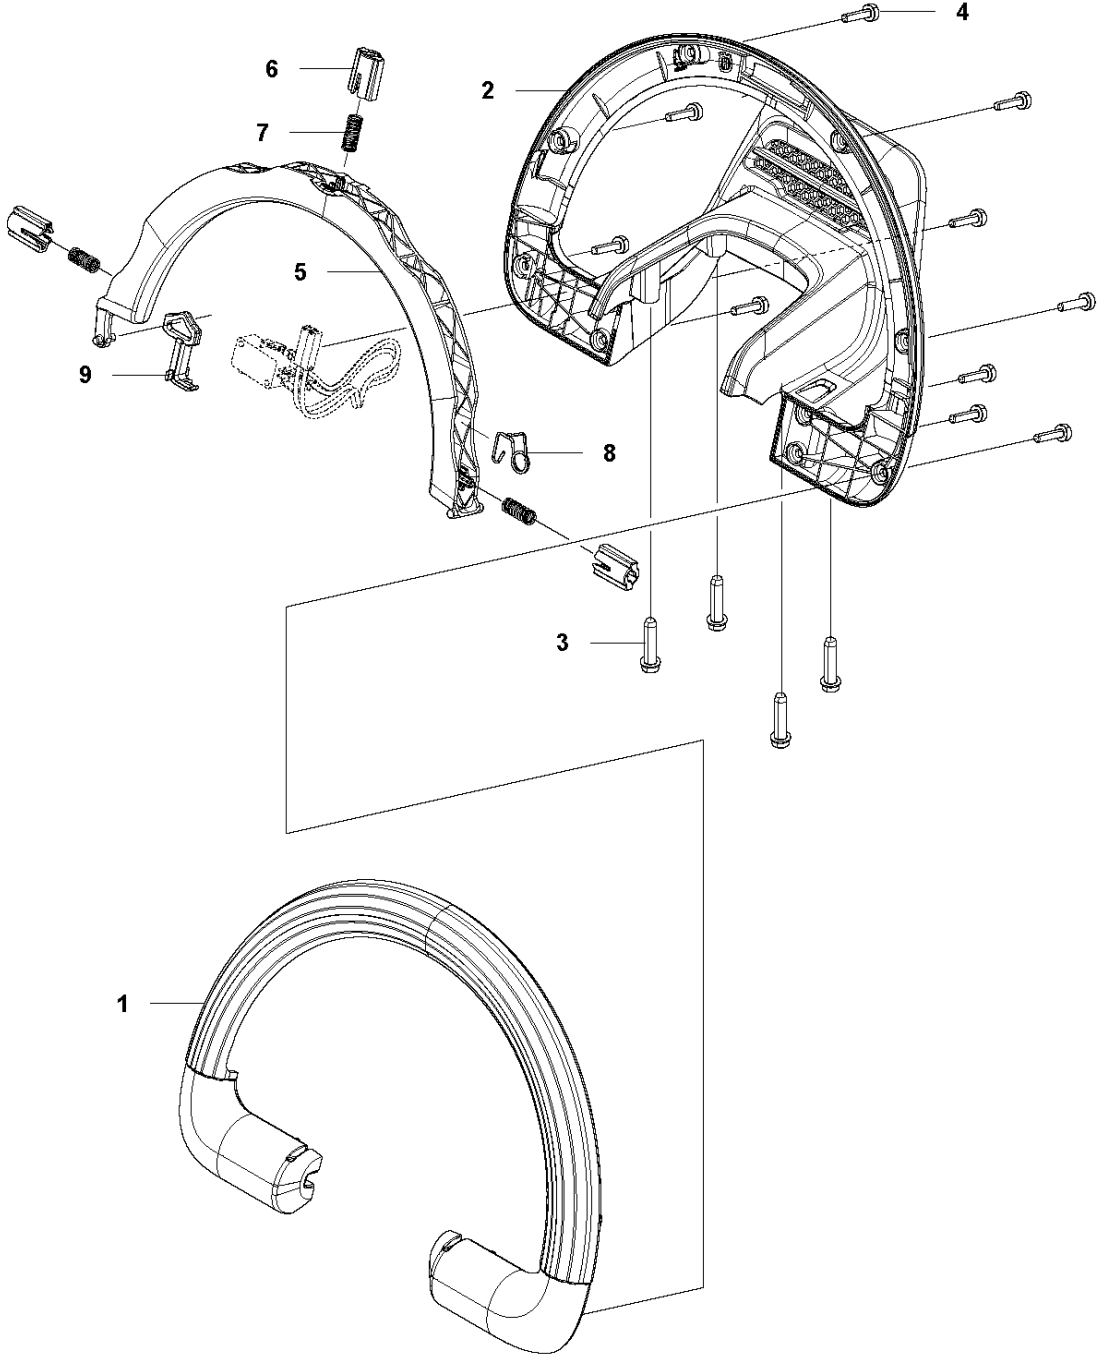

SPARE PARTS LIST

HEDGE TRIMMERS/POLE HEDGE
TRIMMERS

520iHD60

E 520iHD60
ELECTRIC

ELECTRICAL

520iHD60

Ref	Part No	Description	Remark	QTY	KIT
1	583 81 97-01	WIRING ASSY		1	9
2	582 05 07-01	TRIGGER SWITCH		1	9
3	579 73 82-01	KEYPAD		1	
4	503 21 28-13	SCREW CCRPANT		2	
5	581 53 13-01	WIRING ASSY		1	
6	581 94 66-01	CONTROL UNIT		1	
7	588 17 64-01	GREASE	SB-B1500023	1	
8	579 70 93-01	WIRING ASSY		1	
9	593 89 65-01	SWITCH KIT		1	
10	593 81 30-01	CONNECTOR		1	8, 6

CUTTING EQUIPMENT

520iHD60

Ref	Part No	Description	Remark	QTY	KIT
1	580 71 83-04	CUTTING DECK		1	
2	578 37 22-01	GASKET		1	
3	581 10 09-01	PROTECTION ASSY		1	
4	503 22 00-09	HEXAGON NUT		6	
5	579 63 31-01	HEXAGON NUT		7	1
6	584 15 22-02	SCREW IHSCFM		5	1
7	503 23 00-24	WASHER		5	1
8	581 25 93-02	TRANSPORT GUARD		1	1
9	584 15 22-01	SCREW IHSCFM		2	1
10	580 93 15-01	SUPPORT		1	
11	581 76 16-01	SCREW IHSCFM		2	
12	581 48 35-01	PROTECTION		1	
13	580 71 62-01	SPACER		9	1
14	580 71 57-01	BAR		1	1
15	580 71 56-03	BLADE		2	1
16	580 71 60-01	WEAR PLATE		1	1
17	578 37 20-01	BRACKET		1	1
18	580 71 58-02	BAR		1	1

B 520iHD60
GEAR

GEARS

520iHD60

Ref	Part No	Description	Remark	QTY	KIT
1	503 98 96-03	GREASE		1	
2	582 38 66-01	PLATE		1	
3	503 21 68-72	SCREW IHSCT		6	
4	584 41 10-01	GASKET		1	
5	582 36 30-01	HELICAL GEAR		1	12
6	578 05 49-01	LOCKWASHER		1	12
7	522 71 46-01	DISC		1	12
8	582 38 67-01	MOTOR ASSY		1	
9	582 36 31-01	CONNECTING ROD ASSY		2	12
10	578 00 27-01	HEAVY DUTY DOWEL PIN		2	12
11	581 83 85-01	ECCENTRIC DISC		1	12
12	582 83 70-01	GEAR		1	
13	582 38 64-01	GEAR CASE		1	8

C 520iHD60
HANDLE

HANDLE

520iHD60

Ref	Part No	Description	Remark	QTY KIT
1	579 56 35-03	FRONT HANDLE		1
2	579 56 34-02	FRONT HANDLE		1
3	503 21 88-76	SCREW IHSCT		4
4	579 21 19-01	SCREW IHSCT		10
5	579 56 36-02	FRONT HANDLE		1
6	580 79 01-01	BUSHING		3
7	583 89 03-01	RECOIL SPRING		3
8	584 27 40-01	SPRING		1
9	581 22 32-01	LEVER		1