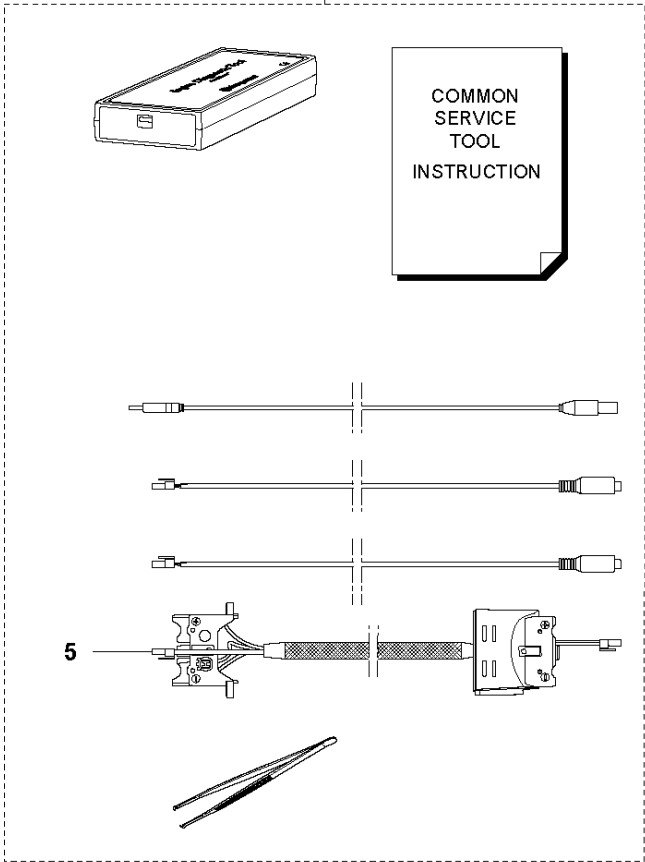

F 520iHD60
ACCESSORIES

4