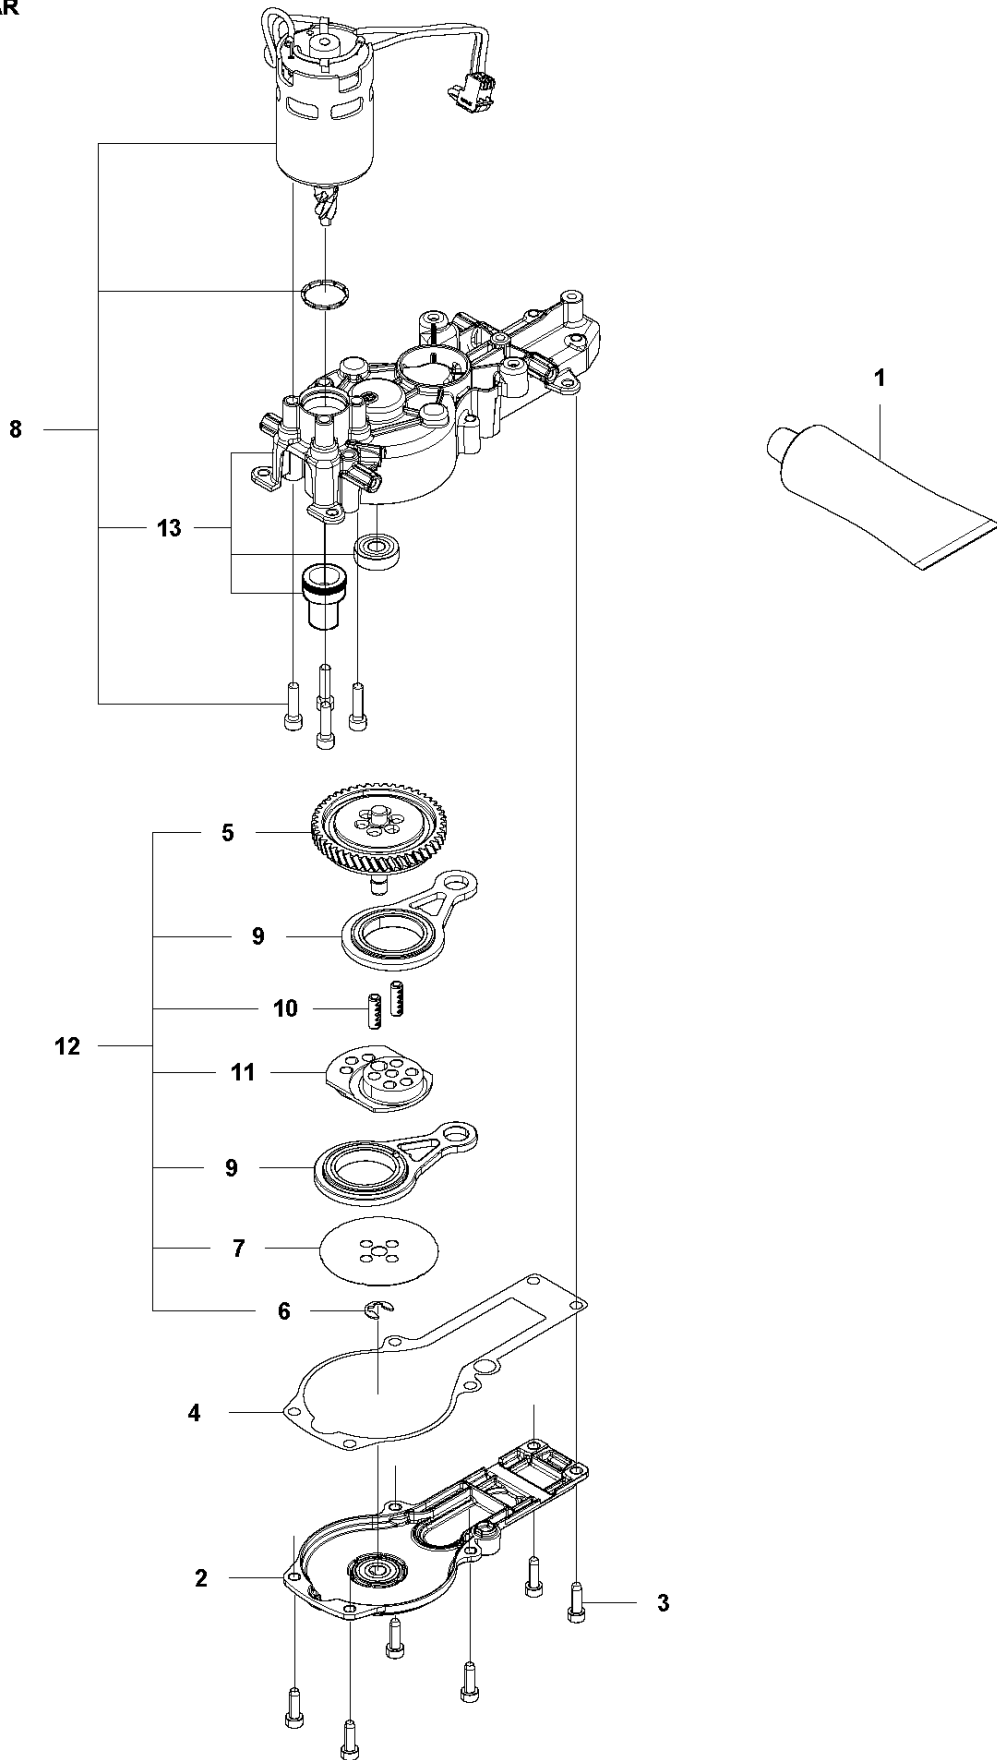

SPARE PARTS LIST

HEDGE TRIMMERS/POLE HEDGE
TRIMMERS

520iHD60

E 520iHD60
ELECTRIC

ELECTRICAL

520iHD60

Ref	Part No	Description	Remark	QTY	KIT
1	583 81 97-01	WIRING ASSY		1	9
2	582 05 07-01	TRIGGER SWITCH		1	9
3	579 73 82-01	KEYPAD		1	
4	503 21 28-13	SCREW CCRPANT		2	
5	581 53 13-01	WIRING ASSY		1	
6	581 94 66-01	CONTROL UNIT		1	
7	588 17 64-01	GREASE	SB-B1500023	1	
8	579 70 93-01	WIRING ASSY		1	
9	593 89 65-01	SWITCH KIT		1	
10	593 81 30-01	CONNECTOR		1	8, 6

CUTTING EQUIPMENT

520iHD60

Ref	Part No	Description	Remark	QTY	KIT
1	580 71 83-04	CUTTING DECK		1	
2	578 37 22-01	GASKET		1	
3	581 10 09-01	PROTECTION ASSY		1	
4	503 22 00-09	HEXAGON NUT		6	
5	579 63 31-01	HEXAGON NUT		7	1
6	584 15 22-02	SCREW IHSCFM		5	1
7	503 23 00-24	WASHER		5	1
8	581 25 93-02	TRANSPORT GUARD		1	1
9	584 15 22-01	SCREW IHSCFM		2	1
10	580 93 15-01	SUPPORT		1	
11	581 76 16-01	SCREW IHSCFM		2	
12	581 48 35-01	PROTECTION		1	
13	580 71 62-01	SPACER		9	1
14	580 71 57-01	BAR		1	1
15	580 71 56-03	BLADE		2	1
16	580 71 60-01	WEAR PLATE		1	1
17	578 37 20-01	BRACKET		1	1
18	580 71 58-02	BAR		1	1

B 520iHD60
GEAR

GEARS

520iHD60

Ref	Part No	Description	Remark	QTY	KIT
1	503 98 96-03	GREASE		1	
2	582 38 66-01	PLATE		1	
3	503 21 68-72	SCREW IHSCT		6	
4	584 41 10-01	GASKET		1	
5	582 36 30-01	HELICAL GEAR		1	12
6	578 05 49-01	LOCKWASHER		1	12
7	522 71 46-01	DISC		1	12
8	582 38 67-01	MOTOR ASSY		1	
9	582 36 31-01	CONNECTING ROD ASSY		2	12
10	578 00 27-01	HEAVY DUTY DOWEL PIN		2	12
11	581 83 85-01	ECCENTRIC DISC		1	12
12	582 83 70-01	GEAR		1	
13	582 38 64-01	GEAR CASE		1	8

C 520iHD60
HANDLE

HANDLE

520iHD60

Ref	Part No	Description	Remark	QTY KIT
1	579 56 35-03	FRONT HANDLE		1
2	579 56 34-02	FRONT HANDLE		1
3	503 21 88-76	SCREW IHSCT		4
4	579 21 19-01	SCREW IHSCT		10
5	579 56 36-02	FRONT HANDLE		1
6	580 79 01-01	BUSHING		3
7	583 89 03-01	RECOIL SPRING		3
8	584 27 40-01	SPRING		1
9	581 22 32-01	LEVER		1