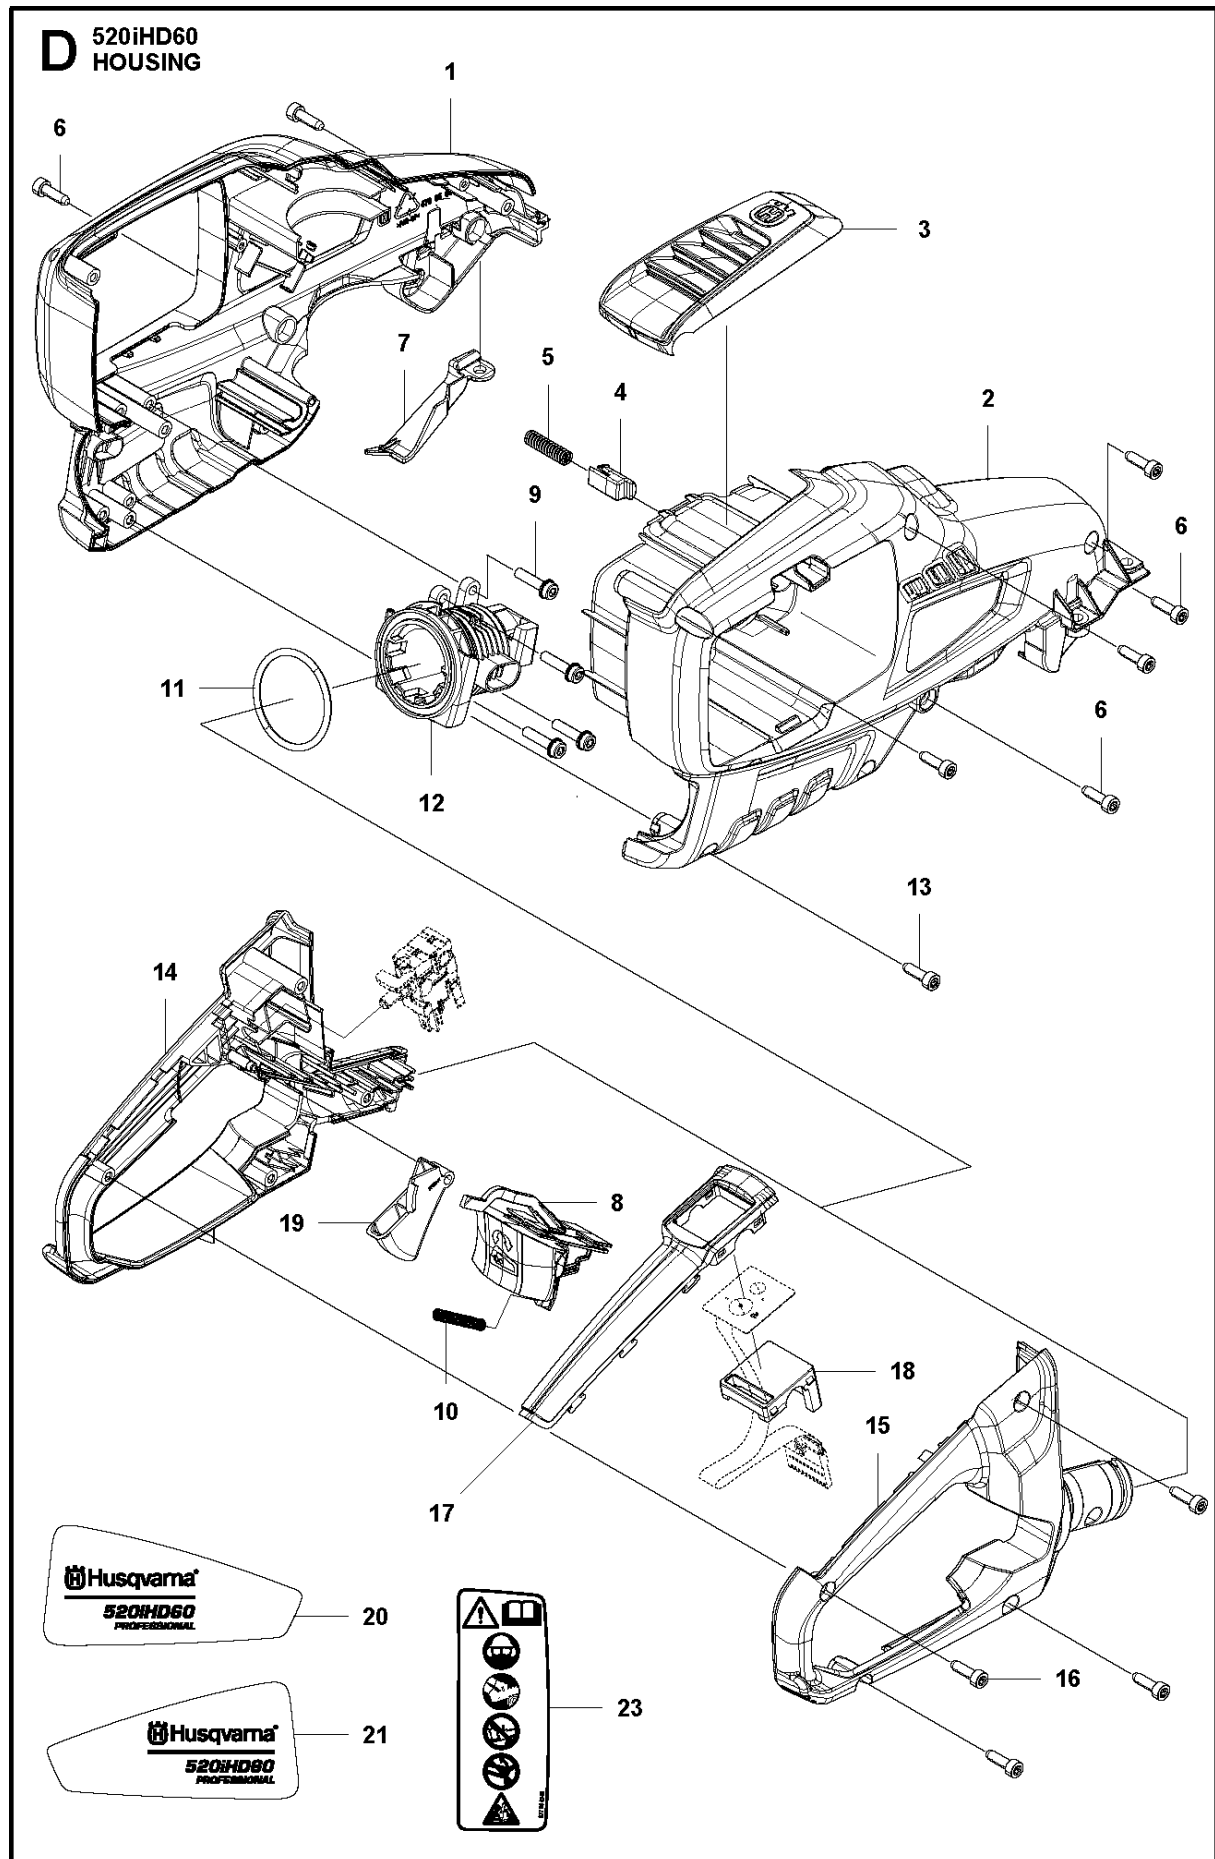

SPARE PARTS LIST

HEDGE TRIMMERS/POLE HEDGE
TRIMMERS

520iHD60

E 520iHD60
ELECTRIC

ELECTRICAL

520iHD60

Ref	Part No	Description	Remark	QTY	KIT
1	583 81 97-01	WIRING ASSY		1	9
2	582 05 07-01	TRIGGER SWITCH		1	9
3	579 73 82-01	KEYPAD		1	
4	503 21 28-13	SCREW CCRPANT		2	
5	581 53 13-01	WIRING ASSY		1	
6	581 94 66-01	CONTROL UNIT		1	
7	588 17 64-01	GREASE	SB-B1500023	1	
8	579 70 93-01	WIRING ASSY		1	
9	593 89 65-01	SWITCH KIT		1	
10	593 81 30-01	CONNECTOR		1	8, 6

CUTTING EQUIPMENT

520iHD60

Ref	Part No	Description	Remark	QTY	KIT
1	580 71 83-04	CUTTING DECK		1	
2	578 37 22-01	GASKET		1	
3	581 10 09-01	PROTECTION ASSY		1	
4	503 22 00-09	HEXAGON NUT		6	
5	579 63 31-01	HEXAGON NUT		7	1
6	584 15 22-02	SCREW IHSCFM		5	1
7	503 23 00-24	WASHER		5	1
8	581 25 93-02	TRANSPORT GUARD		1	1
9	584 15 22-01	SCREW IHSCFM		2	1
10	580 93 15-01	SUPPORT		1	
11	581 76 16-01	SCREW IHSCFM		2	
12	581 48 35-01	PROTECTION		1	
13	580 71 62-01	SPACER		9	1
14	580 71 57-01	BAR		1	1
15	580 71 56-03	BLADE		2	1
16	580 71 60-01	WEAR PLATE		1	1
17	578 37 20-01	BRACKET		1	1
18	580 71 58-02	BAR		1	1

B 520iHD60
GEAR

GEARS

520iHD60

Ref	Part No	Description	Remark	QTY	KIT
1	503 98 96-03	GREASE		1	
2	582 38 66-01	PLATE		1	
3	503 21 68-72	SCREW IHSCT		6	
4	584 41 10-01	GASKET		1	
5	582 36 30-01	HELICAL GEAR		1	12
6	578 05 49-01	LOCKWASHER		1	12
7	522 71 46-01	DISC		1	12
8	582 38 67-01	MOTOR ASSY		1	
9	582 36 31-01	CONNECTING ROD ASSY		2	12
10	578 00 27-01	HEAVY DUTY DOWEL PIN		2	12
11	581 83 85-01	ECCENTRIC DISC		1	12
12	582 83 70-01	GEAR		1	
13	582 38 64-01	GEAR CASE		1	8

C 520iHD60
HANDLE

HANDLE

520iHD60

Ref	Part No	Description	Remark	QTY KIT
1	579 56 35-03	FRONT HANDLE		1
2	579 56 34-02	FRONT HANDLE		1
3	503 21 88-76	SCREW IHSCT		4
4	579 21 19-01	SCREW IHSCT		10
5	579 56 36-02	FRONT HANDLE		1
6	580 79 01-01	BUSHING		3
7	583 89 03-01	RECOIL SPRING		3
8	584 27 40-01	SPRING		1
9	581 22 32-01	LEVER		1