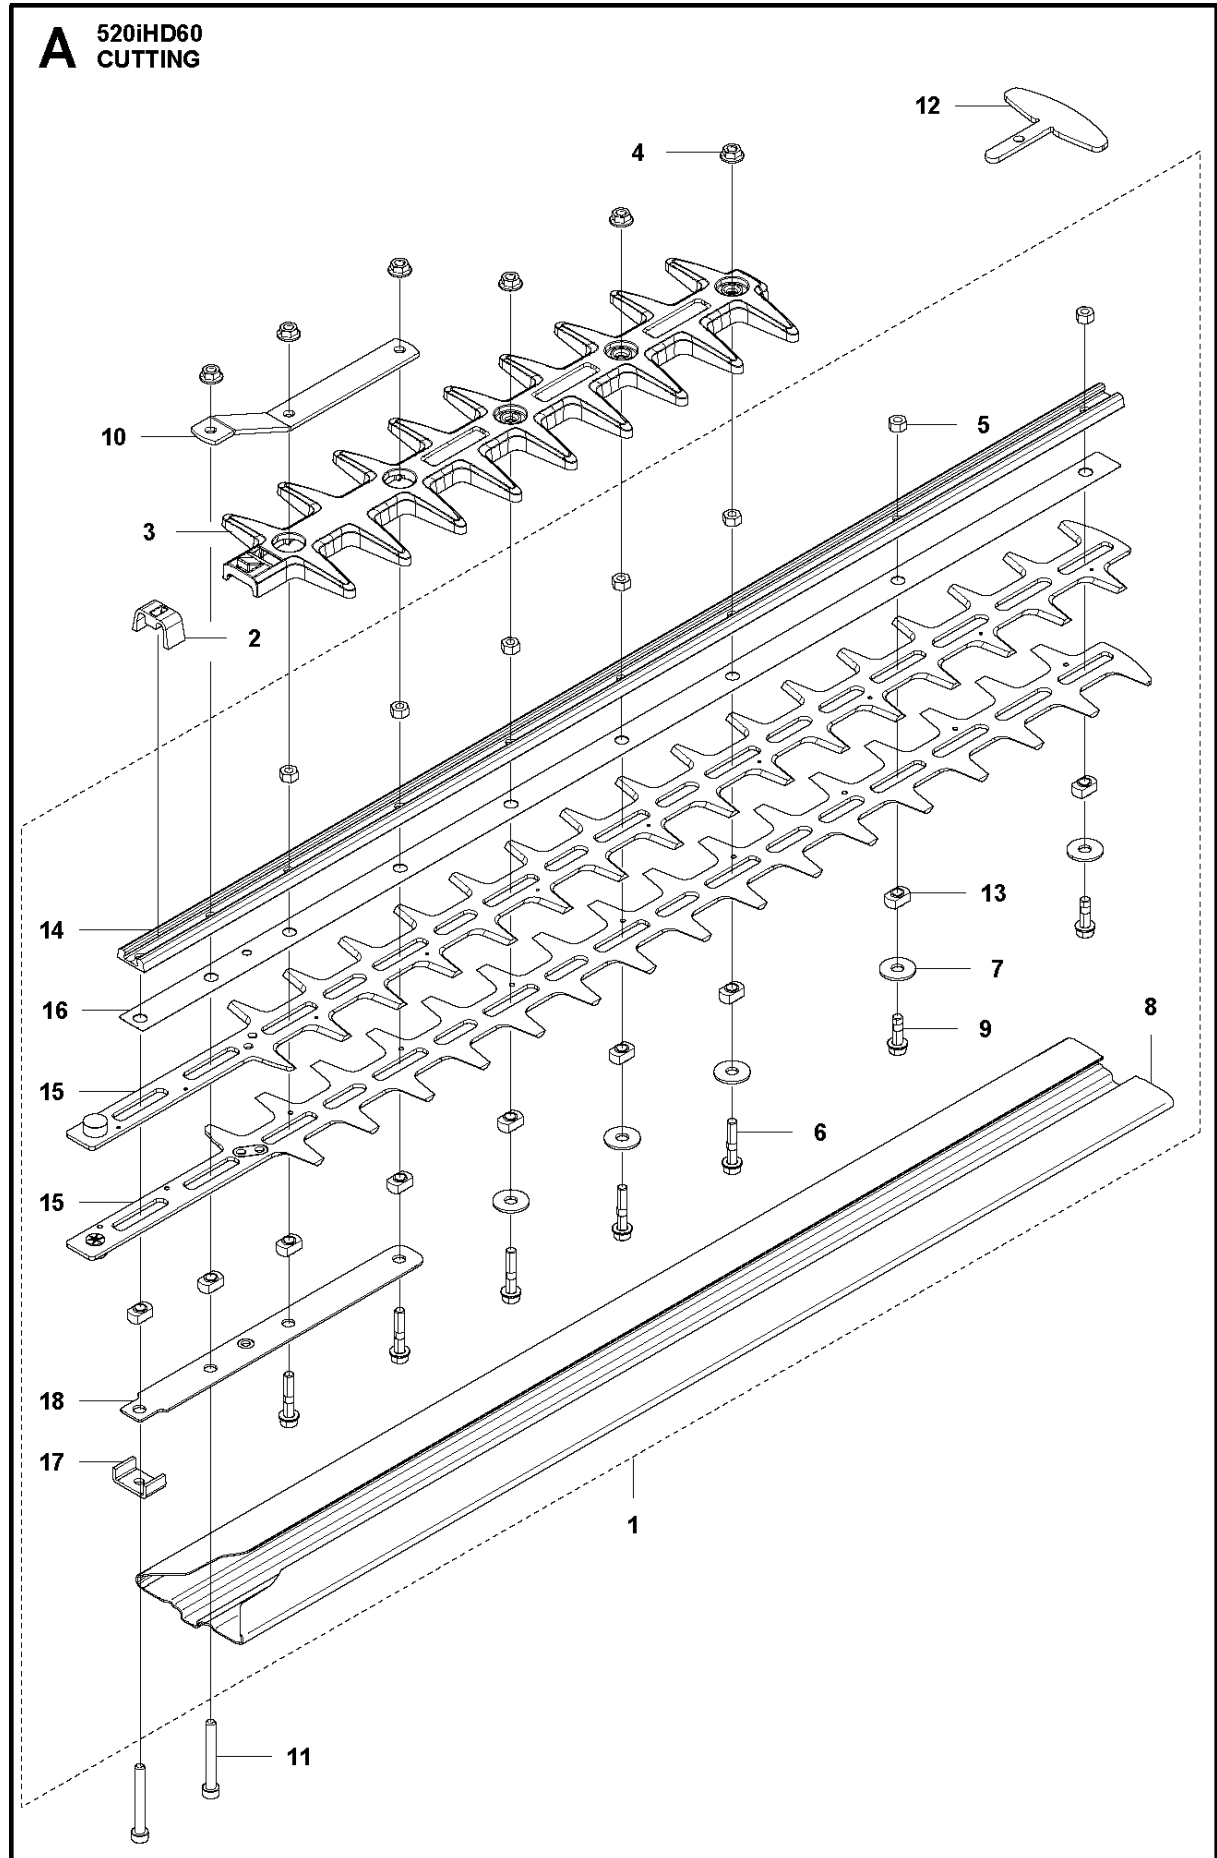

SPARE PARTS LIST

HEDGE TRIMMERS/POLE HEDGE
TRIMMERS

520iHD60

E 520iHD60
ELECTRIC

ELECTRICAL

520iHD60

Ref	Part No	Description	Remark	QTY	KIT
1	583 81 97-01	WIRING ASSY		1	9
2	582 05 07-01	TRIGGER SWITCH		1	9
3	579 73 82-01	KEYPAD		1	
4	503 21 28-13	SCREW CCRPANT		2	
5	581 53 13-01	WIRING ASSY		1	
6	581 94 66-01	CONTROL UNIT		1	
7	588 17 64-01	GREASE	SB-B1500023	1	
8	579 70 93-01	WIRING ASSY		1	
9	593 89 65-01	SWITCH KIT		1	
10	593 81 30-01	CONNECTOR		1	8, 6

CUTTING EQUIPMENT

520iHD60

Ref	Part No	Description	Remark	QTY	KIT
1	580 71 83-04	CUTTING DECK		1	
2	578 37 22-01	GASKET		1	
3	581 10 09-01	PROTECTION ASSY		1	
4	503 22 00-09	HEXAGON NUT		6	
5	579 63 31-01	HEXAGON NUT		7	1
6	584 15 22-02	SCREW IHSCFM		5	1
7	503 23 00-24	WASHER		5	1
8	581 25 93-02	TRANSPORT GUARD		1	1
9	584 15 22-01	SCREW IHSCFM		2	1
10	580 93 15-01	SUPPORT		1	
11	581 76 16-01	SCREW IHSCFM		2	
12	581 48 35-01	PROTECTION		1	
13	580 71 62-01	SPACER		9	1
14	580 71 57-01	BAR		1	1
15	580 71 56-03	BLADE		2	1
16	580 71 60-01	WEAR PLATE		1	1
17	578 37 20-01	BRACKET		1	1
18	580 71 58-02	BAR		1	1

B 520iHD60
GEAR

GEARS

520iHD60

Ref	Part No	Description	Remark	QTY	KIT
1	503 98 96-03	GREASE		1	
2	582 38 66-01	PLATE		1	
3	503 21 68-72	SCREW IHSCT		6	
4	584 41 10-01	GASKET		1	
5	582 36 30-01	HELICAL GEAR		1	12
6	578 05 49-01	LOCKWASHER		1	12
7	522 71 46-01	DISC		1	12
8	582 38 67-01	MOTOR ASSY		1	
9	582 36 31-01	CONNECTING ROD ASSY		2	12
10	578 00 27-01	HEAVY DUTY DOWEL PIN		2	12
11	581 83 85-01	ECCENTRIC DISC		1	12
12	582 83 70-01	GEAR		1	
13	582 38 64-01	GEAR CASE		1	8

C 520iHD60
HANDLE

HANDLE

520iHD60

Ref	Part No	Description	Remark	QTY KIT
1	579 56 35-03	FRONT HANDLE		1
2	579 56 34-02	FRONT HANDLE		1
3	503 21 88-76	SCREW IHSCT		4
4	579 21 19-01	SCREW IHSCT		10
5	579 56 36-02	FRONT HANDLE		1
6	580 79 01-01	BUSHING		3
7	583 89 03-01	RECOIL SPRING		3
8	584 27 40-01	SPRING		1
9	581 22 32-01	LEVER		1