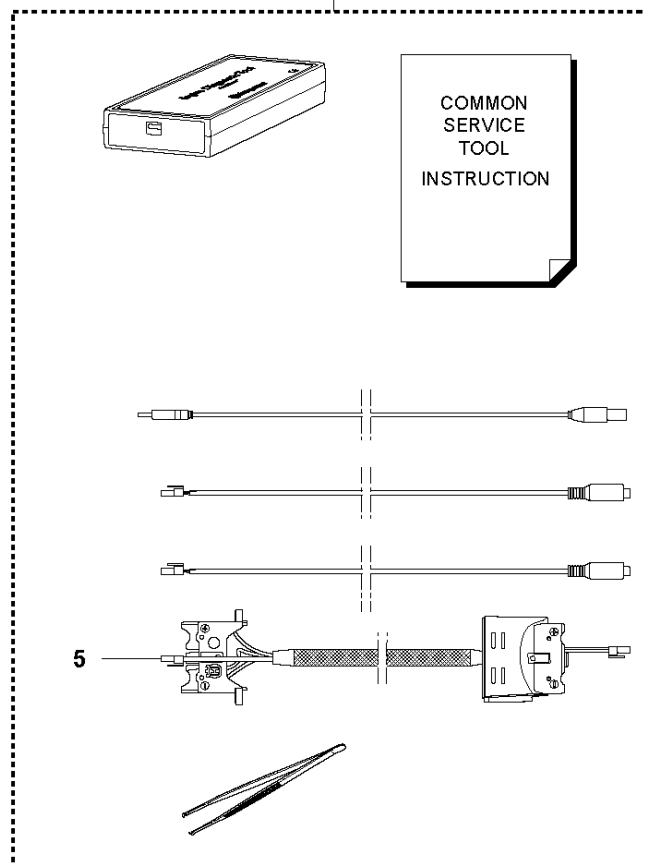

F 520iHD70
ACCESSORIES

4