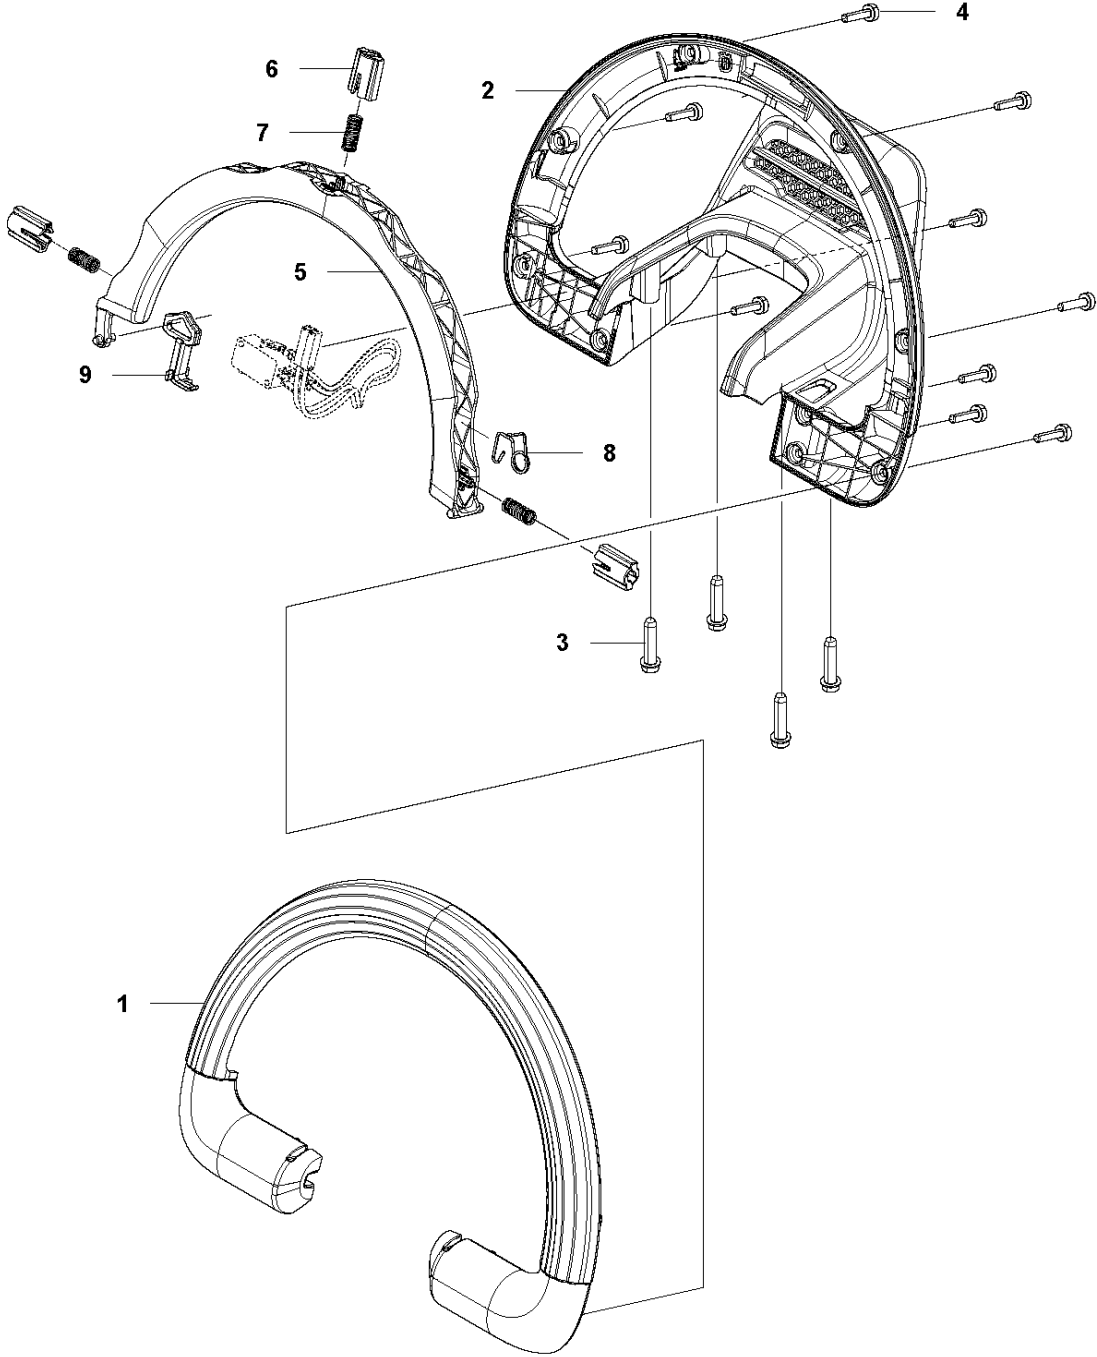

SPARE PARTS LIST

HEDGE TRIMMERS/POLE HEDGE
TRIMMERS

520iHD70

CUTTING EQUIPMENT

520iHD70

Ref	Part No	Description	Remark	QTY	KIT
1	580 71 83-05	CUTTING DECK		1	
2	578 37 22-01	GASKET		1	
3	581 10 09-01	PROTECTION ASSY		1	
4	503 22 00-09	HEXAGON NUT		6	
5	579 63 31-01	HEXAGON NUT		8	1
6	584 15 22-02	SCREW IHSCFM		5	1
7	503 23 00-24	WASHER		7	1
8	581 25 93-03	TRANSPORT GUARD		1	1
9	584 15 22-01	SCREW IHSCFM		3	1
10	580 93 15-01	SUPPORT		1	
11	581 76 16-01	SCREW IHSCFM		2	
12	581 48 35-01	PROTECTION		1	
13	580 71 62-01	SPACER		10	1
14	580 71 57-02	BAR		1	1
15	580 71 56-04	BLADE		2	1
16	580 71 61-01	WEAR PLATE		1	1
17	578 37 20-01	BRACKET		1	1
18	580 71 58-02	BAR		1	1

B 520iHD70
GEAR

GEARS

520iHD70

Ref	Part No	Description	Remark	QTY	KIT
1	503 98 96-03	GREASE		1	
2	582 38 66-01	PLATE		1	
3	503 21 68-72	SCREW IHSCT		6	
4	584 41 10-01	GASKET		1	
5	582 36 30-01	HELICAL GEAR		1	12
6	578 05 49-01	LOCKWASHER		1	12
7	522 71 46-01	DISC		1	12
8	582 38 67-01	MOTOR ASSY		1	
9	582 36 31-01	CONNECTING ROD ASSY		2	12
10	578 00 27-01	HEAVY DUTY DOWEL PIN		2	12
11	581 83 85-01	ECCENTRIC DISC		1	12
12	582 83 70-01	GEAR		1	
13	582 38 64-01	GEAR CASE		1	8

C 520iHD70
HANDLE

HANDLE

520iHD70

Ref	Part No	Description	Remark	QTY KIT
1	579 56 35-03	FRONT HANDLE		1
2	579 56 34-02	FRONT HANDLE		1
3	503 21 88-76	SCREW IHSCT		4
4	579 21 19-01	SCREW IHSCT		10
5	579 56 36-02	FRONT HANDLE		1
6	580 79 01-01	BUSHING		3
7	583 89 03-01	RECOIL SPRING		3
8	584 27 40-01	SPRING		1
9	581 22 32-01	LEVER		1