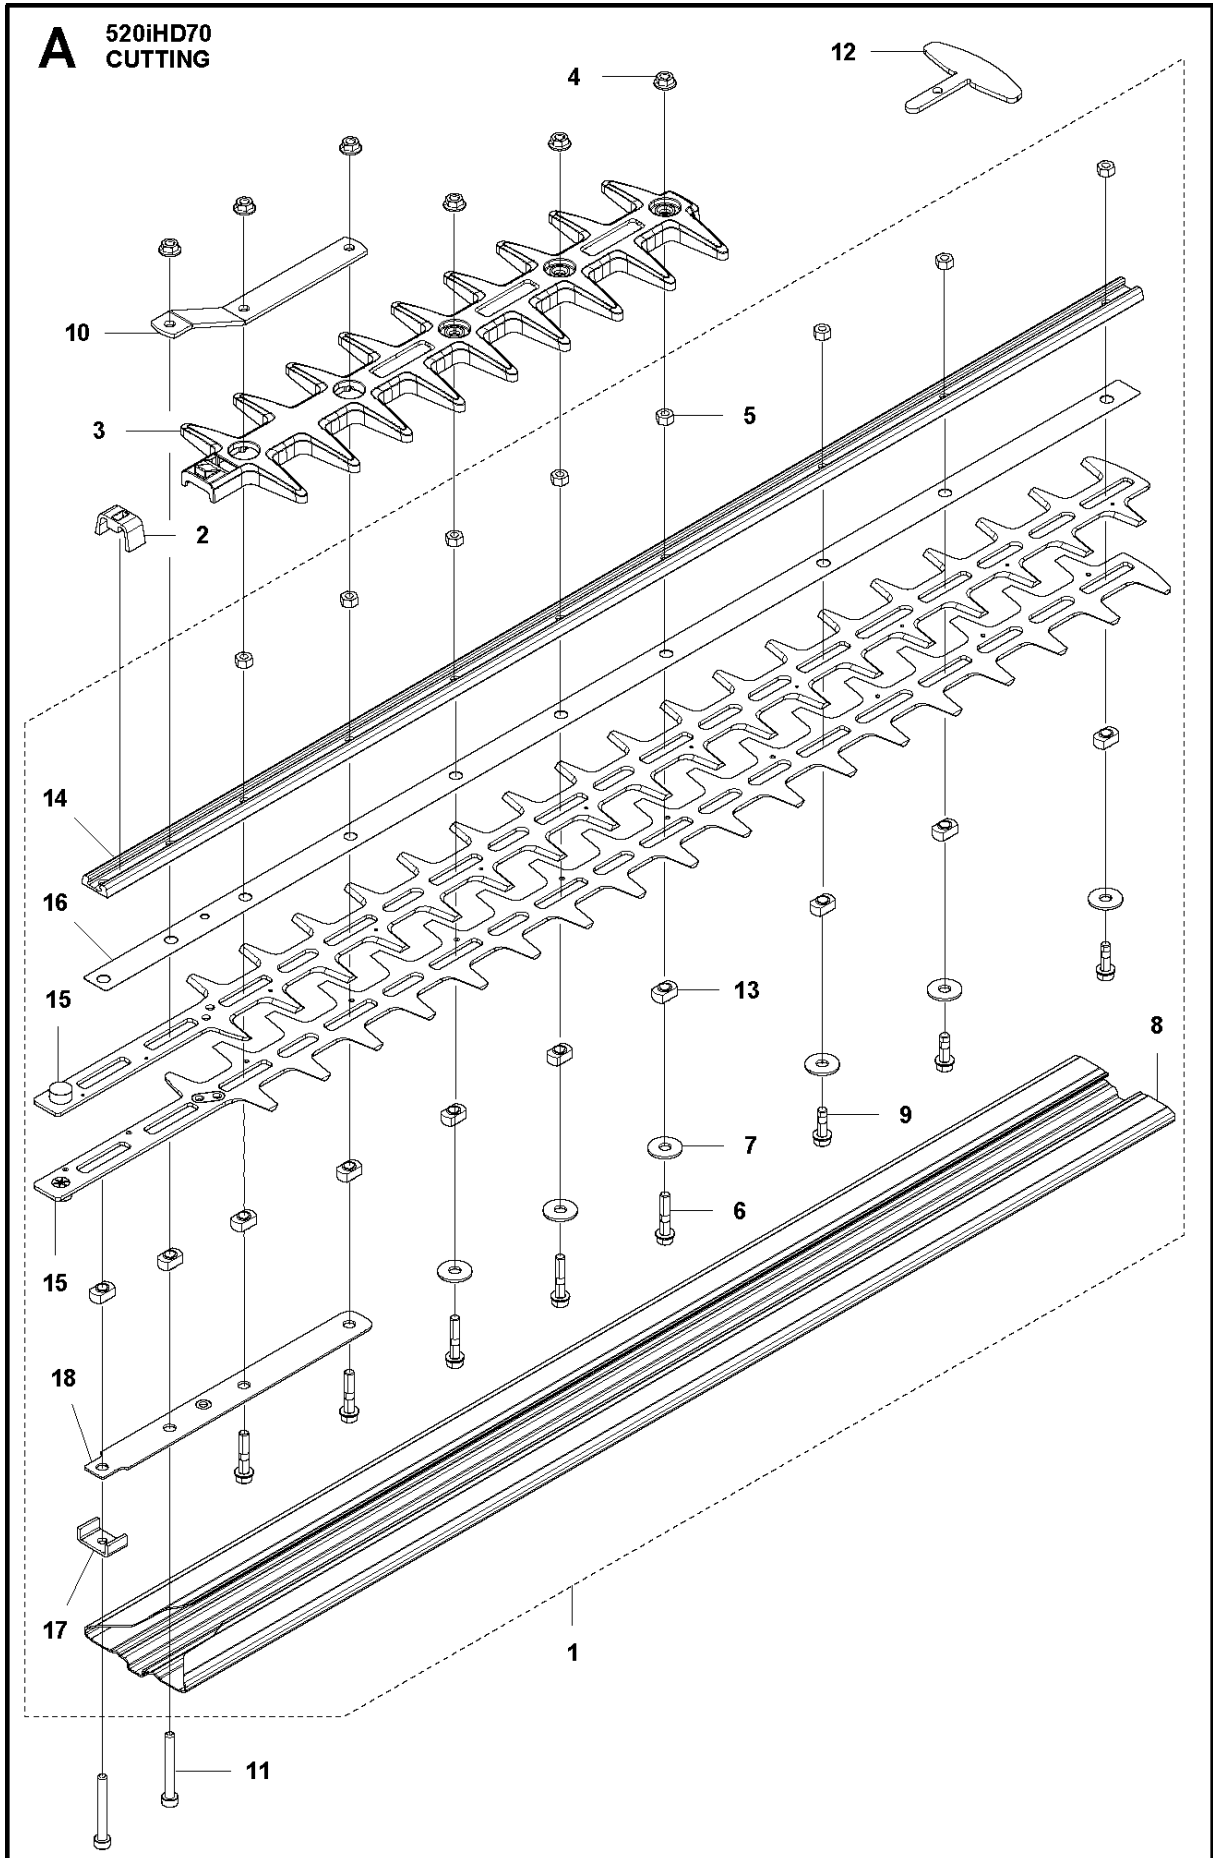

SPARE PARTS LIST

HEDGE TRIMMERS/POLE HEDGE
TRIMMERS

520iHD70

CUTTING EQUIPMENT

520iHD70

Ref	Part No	Description	Remark	QTY	KIT
1	580 71 83-05	CUTTING DECK		1	
2	578 37 22-01	GASKET		1	
3	581 10 09-01	PROTECTION ASSY		1	
4	503 22 00-09	HEXAGON NUT		6	
5	579 63 31-01	HEXAGON NUT		8	1
6	584 15 22-02	SCREW IHSCFM		5	1
7	503 23 00-24	WASHER		7	1
8	581 25 93-03	TRANSPORT GUARD		1	1
9	584 15 22-01	SCREW IHSCFM		3	1
10	580 93 15-01	SUPPORT		1	
11	581 76 16-01	SCREW IHSCFM		2	
12	581 48 35-01	PROTECTION		1	
13	580 71 62-01	SPACER		10	1
14	580 71 57-02	BAR		1	1
15	580 71 56-04	BLADE		2	1
16	580 71 61-01	WEAR PLATE		1	1
17	578 37 20-01	BRACKET		1	1
18	580 71 58-02	BAR		1	1

B 520iHD70
GEAR

GEARS

520iHD70

Ref	Part No	Description	Remark	QTY	KIT
1	503 98 96-03	GREASE		1	
2	582 38 66-01	PLATE		1	
3	503 21 68-72	SCREW IHSCT		6	
4	584 41 10-01	GASKET		1	
5	582 36 30-01	HELICAL GEAR		1	12
6	578 05 49-01	LOCKWASHER		1	12
7	522 71 46-01	DISC		1	12
8	582 38 67-01	MOTOR ASSY		1	
9	582 36 31-01	CONNECTING ROD ASSY		2	12
10	578 00 27-01	HEAVY DUTY DOWEL PIN		2	12
11	581 83 85-01	ECCENTRIC DISC		1	12
12	582 83 70-01	GEAR		1	
13	582 38 64-01	GEAR CASE		1	8

C 520iHD70
HANDLE

HANDLE

520iHD70

Ref	Part No	Description	Remark	QTY KIT
1	579 56 35-03	FRONT HANDLE		1
2	579 56 34-02	FRONT HANDLE		1
3	503 21 88-76	SCREW IHSCT		4
4	579 21 19-01	SCREW IHSCT		10
5	579 56 36-02	FRONT HANDLE		1
6	580 79 01-01	BUSHING		3
7	583 89 03-01	RECOIL SPRING		3
8	584 27 40-01	SPRING		1
9	581 22 32-01	LEVER		1