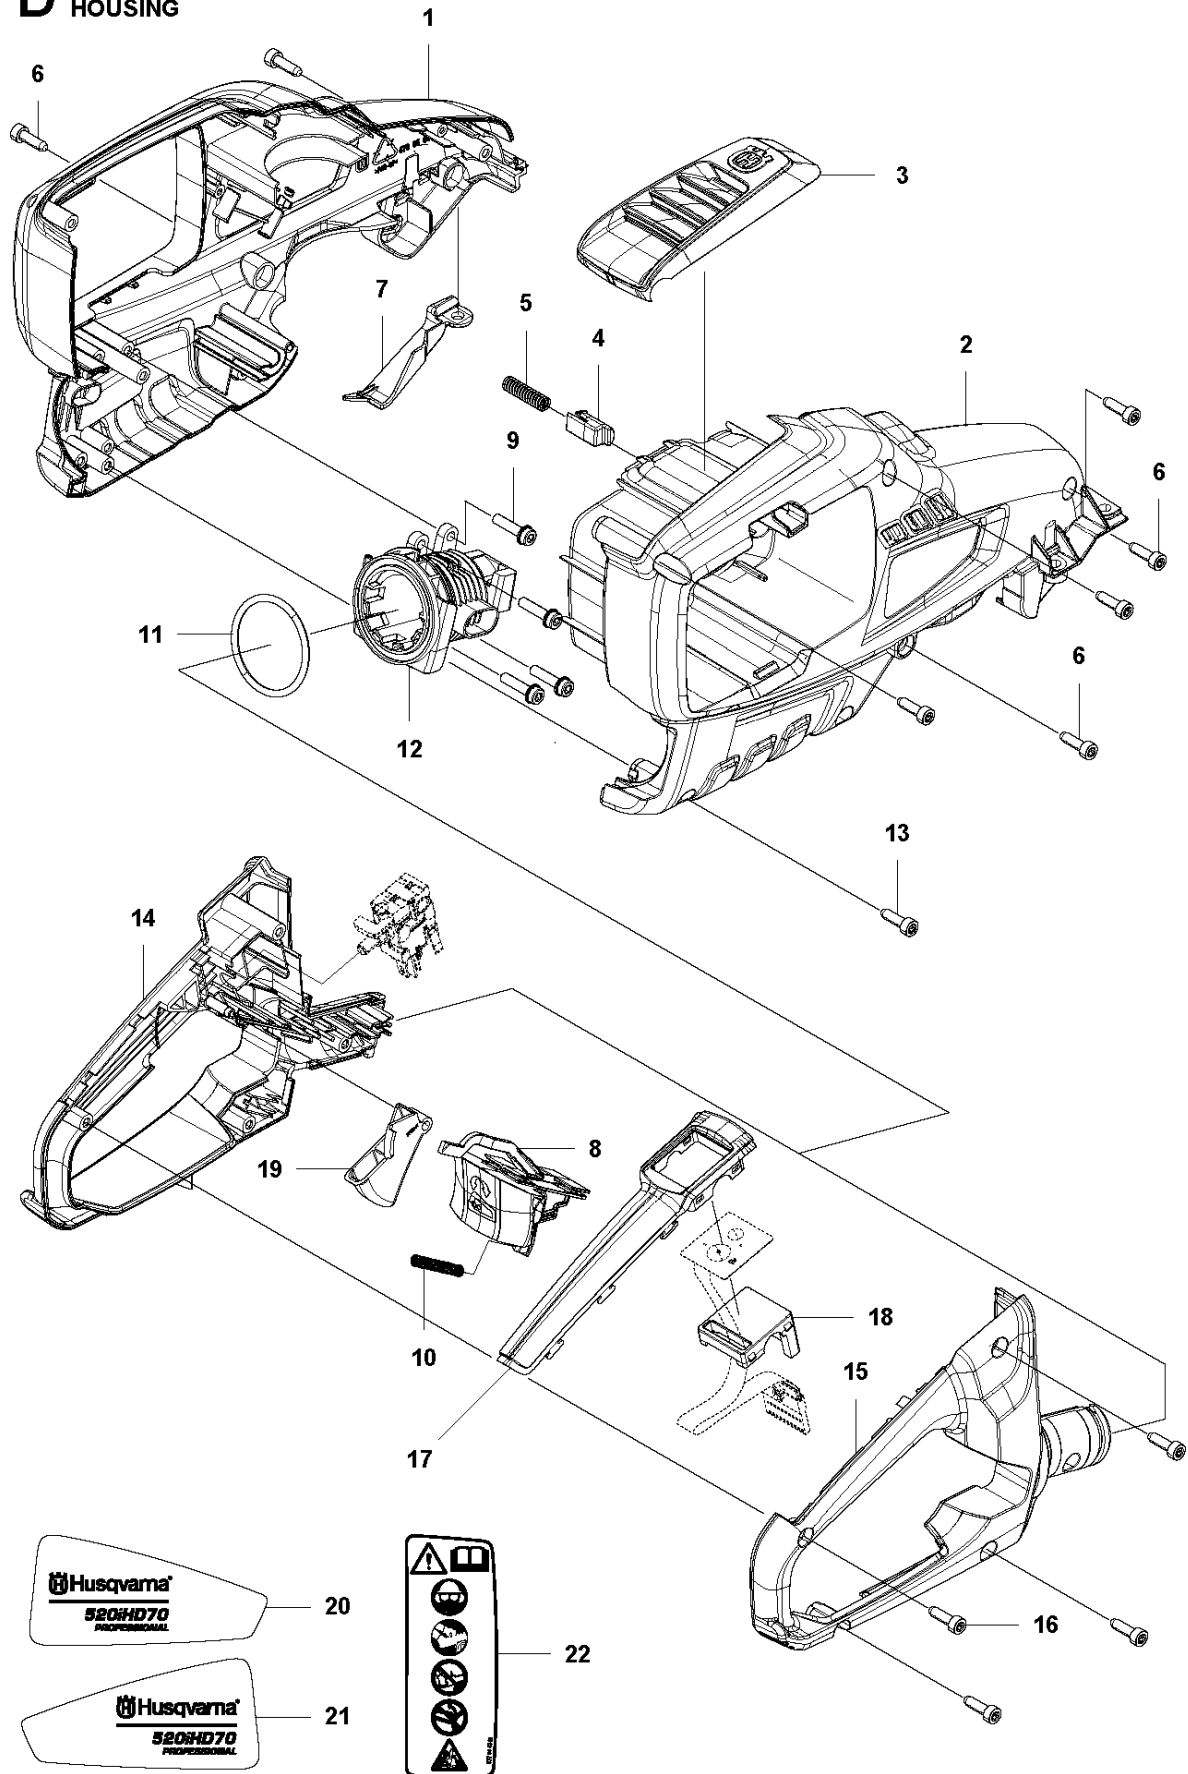

D 520iHD70 HOUSING

HOUSING

520iHD70

Ref	Part No	Description	Remark	QTY KIT
1	579 55 96-01	CHASSIS	Chassis left	1
2	579 55 97-01	CHASSIS	Chassis right	1
3	579 56 03-01	COVER		1
4	577 99 66-01	PUSH BUTTON		1
5	577 99 65-01	SPRING		1
6	503 21 74-16	SCREW IHSCT		4
7	580 71 50-01	COVER		1
8	579 56 53-01	LOCKING BUTTON		1
9	503 21 68-72	SCREW IHSCT		4
10	584 27 00-01	RECOIL SPRING		1
11	575 23 20-02	O-RING		1
12	579 56 01-01	HANDLE HOLDER		1
13	579 21 19-01	SCREW IHSCT		5
14	579 56 37-01	REAR HANDLE		1
15	579 56 38-01	REAR HANDLE		1
16	579 21 19-01	SCREW IHSCT		5
17	579 56 54-01	FRAME		1
18	580 71 95-01	BRACKET		1
19	579 56 41-01	THROTTLE CONTROL		1
20	581 66 28-06	DECAL		1
21	581 66 29-06	DECAL		1
22	577 84 43-01	DECAL		1