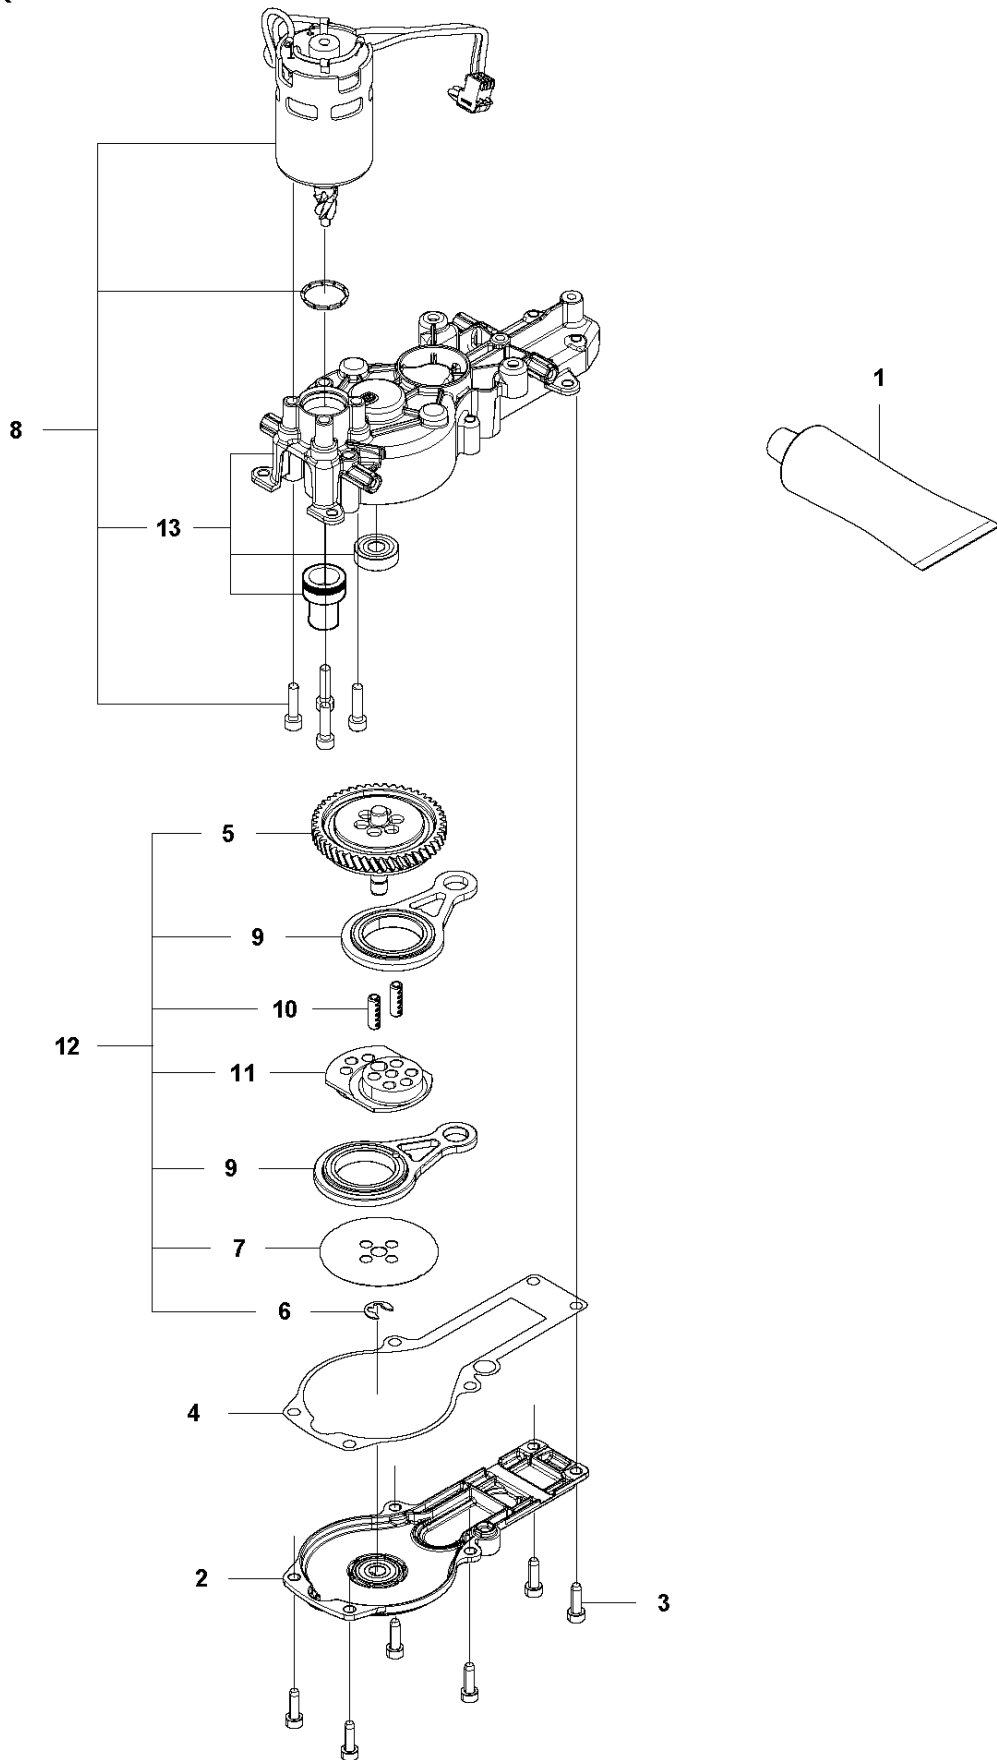

SPARE PARTS LIST

HEDGE TRIMMERS/POLE HEDGE
TRIMMERS

520iHD70

CUTTING EQUIPMENT

520iHD70

Ref	Part No	Description	Remark	QTY	KIT
1	580 71 83-05	CUTTING DECK		1	
2	578 37 22-01	GASKET		1	
3	581 10 09-01	PROTECTION ASSY		1	
4	503 22 00-09	HEXAGON NUT		6	
5	579 63 31-01	HEXAGON NUT		8	1
6	584 15 22-02	SCREW IHSCFM		5	1
7	503 23 00-24	WASHER		7	1
8	581 25 93-03	TRANSPORT GUARD		1	1
9	584 15 22-01	SCREW IHSCFM		3	1
10	580 93 15-01	SUPPORT		1	
11	581 76 16-01	SCREW IHSCFM		2	
12	581 48 35-01	PROTECTION		1	
13	580 71 62-01	SPACER		10	1
14	580 71 57-02	BAR		1	1
15	580 71 56-04	BLADE		2	1
16	580 71 61-01	WEAR PLATE		1	1
17	578 37 20-01	BRACKET		1	1
18	580 71 58-02	BAR		1	1

B 520iHD70
GEAR

GEARS

520iHD70

Ref	Part No	Description	Remark	QTY	KIT
1	503 98 96-03	GREASE		1	
2	582 38 66-01	PLATE		1	
3	503 21 68-72	SCREW IHSCT		6	
4	584 41 10-01	GASKET		1	
5	582 36 30-01	HELICAL GEAR		1	12
6	578 05 49-01	LOCKWASHER		1	12
7	522 71 46-01	DISC		1	12
8	582 38 67-01	MOTOR ASSY		1	
9	582 36 31-01	CONNECTING ROD ASSY		2	12
10	578 00 27-01	HEAVY DUTY DOWEL PIN		2	12
11	581 83 85-01	ECCENTRIC DISC		1	12
12	582 83 70-01	GEAR		1	
13	582 38 64-01	GEAR CASE		1	8

C 520iHD70
HANDLE

HANDLE

520iHD70

Ref	Part No	Description	Remark	QTY KIT
1	579 56 35-03	FRONT HANDLE		1
2	579 56 34-02	FRONT HANDLE		1
3	503 21 88-76	SCREW IHSCT		4
4	579 21 19-01	SCREW IHSCT		10
5	579 56 36-02	FRONT HANDLE		1
6	580 79 01-01	BUSHING		3
7	583 89 03-01	RECOIL SPRING		3
8	584 27 40-01	SPRING		1
9	581 22 32-01	LEVER		1