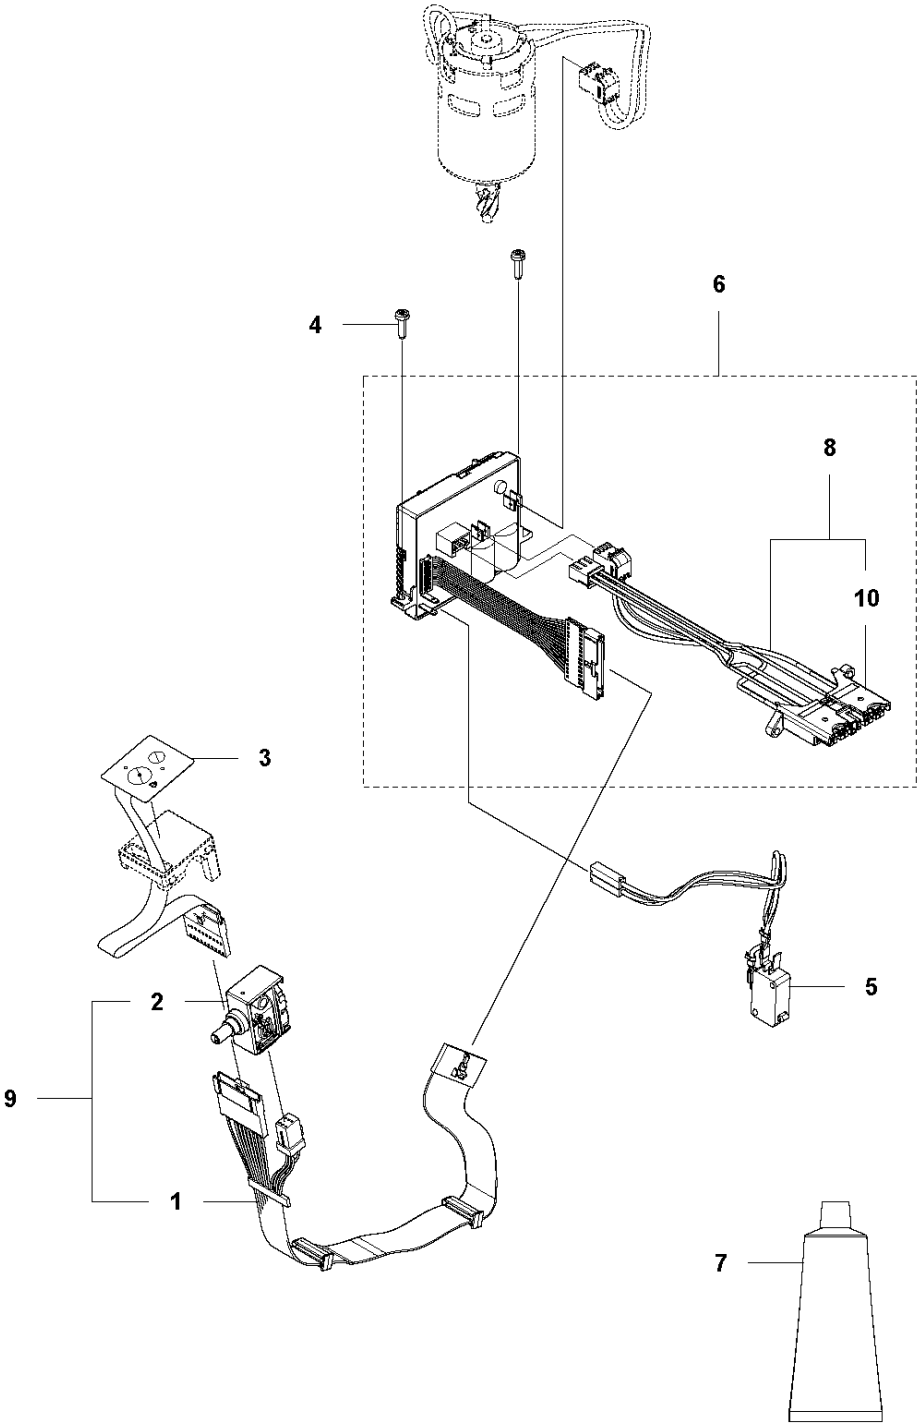

B 520iHD70
GEAR

GEARS

520iHD70

Ref	Part No	Description	Remark	QTY	KIT
1	503 98 96-03	GREASE		1	
2	582 38 66-01	PLATE		1	
3	503 21 68-72	SCREW IHSCT		6	
4	584 41 10-01	GASKET		1	
5	582 36 30-01	HELICAL GEAR		1	12
6	578 05 49-01	LOCKWASHER		1	12
7	522 71 46-01	DISC		1	12
8	582 38 67-01	MOTOR ASSY		1	
9	582 36 31-01	CONNECTING ROD ASSY		2	12
10	578 00 27-01	HEAVY DUTY DOWEL PIN		2	12
11	581 83 85-01	ECCENTRIC DISC		1	12
12	582 83 70-01	GEAR		1	
13	582 38 64-01	GEAR CASE		1	8

C 520iHD70
HANDLE

HANDLE

520iHD70

Ref	Part No	Description	Remark	QTY KIT
1	579 56 35-03	FRONT HANDLE		1
2	579 56 34-02	FRONT HANDLE		1
3	503 21 88-76	SCREW IHSCT		4
4	579 21 19-01	SCREW IHSCT		10
5	579 56 36-02	FRONT HANDLE		1
6	580 79 01-01	BUSHING		3
7	583 89 03-01	RECOIL SPRING		3
8	584 27 40-01	SPRING		1
9	581 22 32-01	LEVER		1

D 520iHD70 HOUSING

HOUSING

520iHD70

Ref	Part No	Description	Remark	QTY KIT
1	579 55 96-01	CHASSIS	Chassis left	1
2	579 55 97-01	CHASSIS	Chassis right	1
3	579 56 03-01	COVER		1
4	577 99 66-01	PUSH BUTTON		1
5	577 99 65-01	SPRING		1
6	503 21 74-16	SCREW IHSCT		4
7	580 71 50-01	COVER		1
8	579 56 53-01	LOCKING BUTTON		1
9	503 21 68-72	SCREW IHSCT		4
10	584 27 00-01	RECOIL SPRING		1
11	575 23 20-02	O-RING		1
12	579 56 01-01	HANDLE HOLDER		1
13	579 21 19-01	SCREW IHSCT		5
14	579 56 37-01	REAR HANDLE		1
15	579 56 38-01	REAR HANDLE		1
16	579 21 19-01	SCREW IHSCT		5
17	579 56 54-01	FRAME		1
18	580 71 95-01	BRACKET		1
19	579 56 41-01	THROTTLE CONTROL		1
20	581 66 28-06	DECAL		1
21	581 66 29-06	DECAL		1
22	577 84 43-01	DECAL		1

E 520iHD70
ELECTRIC

ELECTRICAL

520iHD70

Ref	Part No	Description	Remark	QTY	KIT
1	583 81 97-01	WIRING ASSY		1	
2	582 05 07-01	TRIGGER SWITCH		1	9
3	579 73 82-01	KEYPAD		1	
4	503 21 28-13	SCREW CCRPANT		2	
5	581 53 13-01	WIRING ASSY		1	
6	581 94 66-01	CONTROL UNIT		1	
7	588 17 64-01	GREASE	SB-B1500023	1	
8	579 70 93-01	WIRING ASSY		1	
9	593 89 65-01	SWITCH KIT		1	
10	593 81 30-01	CONNECTOR		1	8, 6