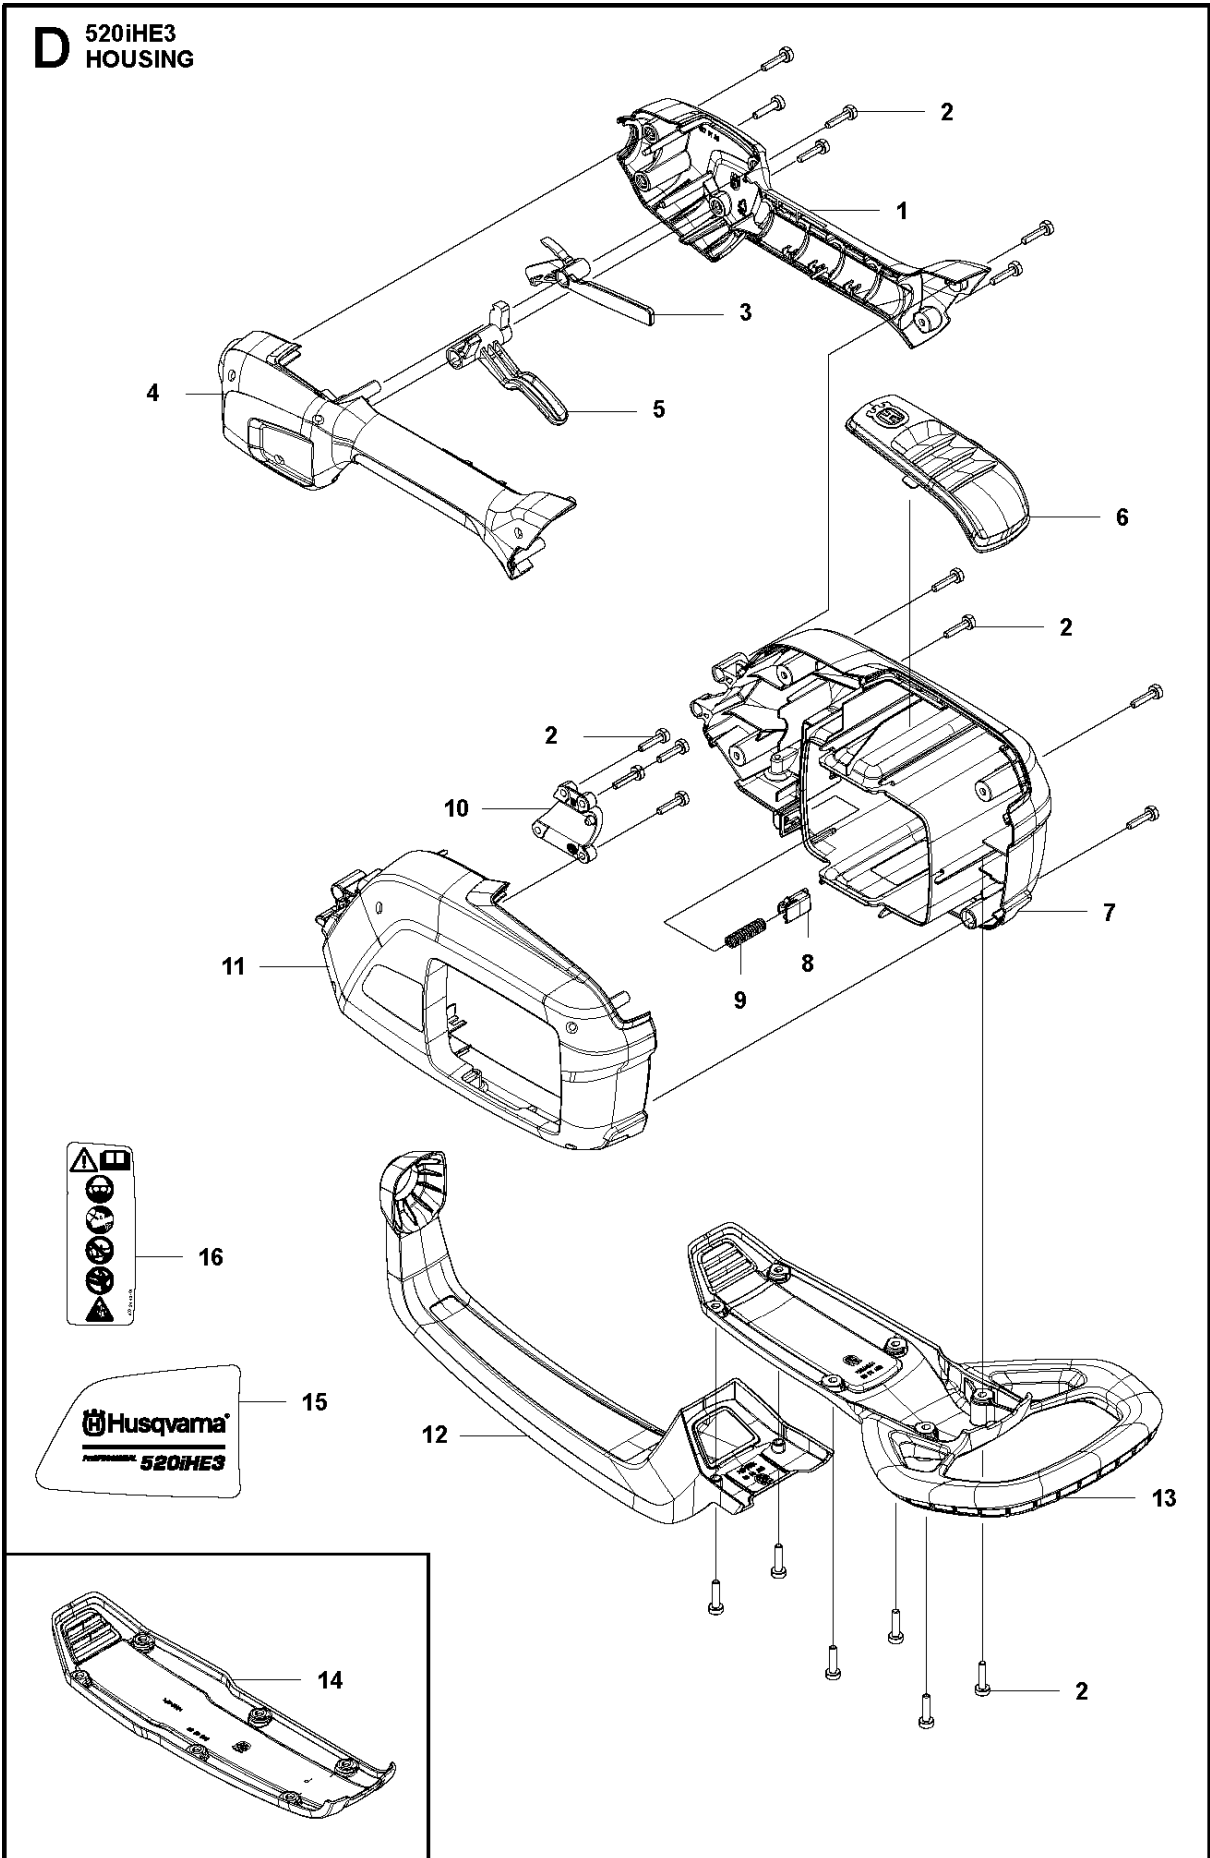

SPARE PARTS LIST

HEDGE TRIMMERS/POLE HEDGE
TRIMMERS

520iHE3

A 520iHE3
CUTTING

CUTTING EQUIPMENT

520iHE3

Ref	Part No	Description	Remark	QTY	KIT
1	582 19 29-01	CUTTING DECK		1	
2	579 63 31-01	HEXAGON NUT		7	1
3	579 69 38-01	BAR		1	1
4	579 69 37-01	WEAR PLATE		1	1
5	582 19 26-01	BLADE		1	1
6	582 19 26-01	BLADE		1	1
7	582 19 27-01	SPACER		9	1
8	503 23 00-24	WASHER		5	1
9	584 15 22-01	SCREW IHSCFM		5	1
10	579 69 42-01	TRANSPORT GUARD		1	1
11	503 22 00-09	HEXAGON NUT		3	
12	503 20 07-78	SCREW IHSCFM		1	1
13	584 15 22-02	SCREW IHSCFM		2	1
14	503 20 02-40	SCREW IHSCFM		1	1
15	578 37 22-01	GASKET		1	1
16	580 93 15-01	SUPPORT		1	1
17	579 69 40-01	BAR		1	1
18	582 19 28-01	BRACKET		1	

C 520iHE3
TUBE

TUBE

520iHE3

Ref	Part No	Description	Remark	QTY KIT
1	579 48 86-01	HAND GUARD ASSY		1
2	588 69 90-01	TUBE ASSY		1
3	522 92 08-02	CORD BRACKET		1

D 520iHE3
HOUSING

HOUSING

520iHE3

Ref	Part No	Description	Remark	QTY KIT
1	577 01 32-02	HANDLE HALF		1
2	579 21 19-01	SCREW IH SCT		20
3	577 51 23-01	THROTTLE LOCKOUT		1
4	577 01 31-01	HANDLE HALF		1
5	589 37 79-01	TRIGGER		1
6	577 01 41-01	COVER		1
7	577 01 30-02	HOUSING		1
8	577 99 66-01	PUSH BUTTON		1
9	585 48 00-01	SPRING		1
10	577 02 22-01	CLAMP		1
11	577 00 76-03	HOUSING		1
12	587 34 60-01	TRIGGER		1
13	587 34 58-01	BUMPER		1
14	588 91 98-01	SKID PLATE		1
15	588 60 28-08	DECAL		1
16	577 84 43-01	DECAL		1