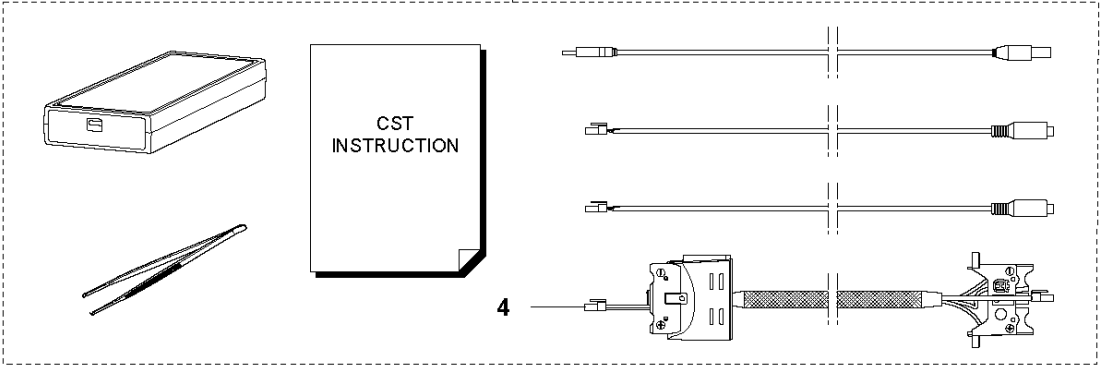

F 520iHE3
ACCESSORIES

3