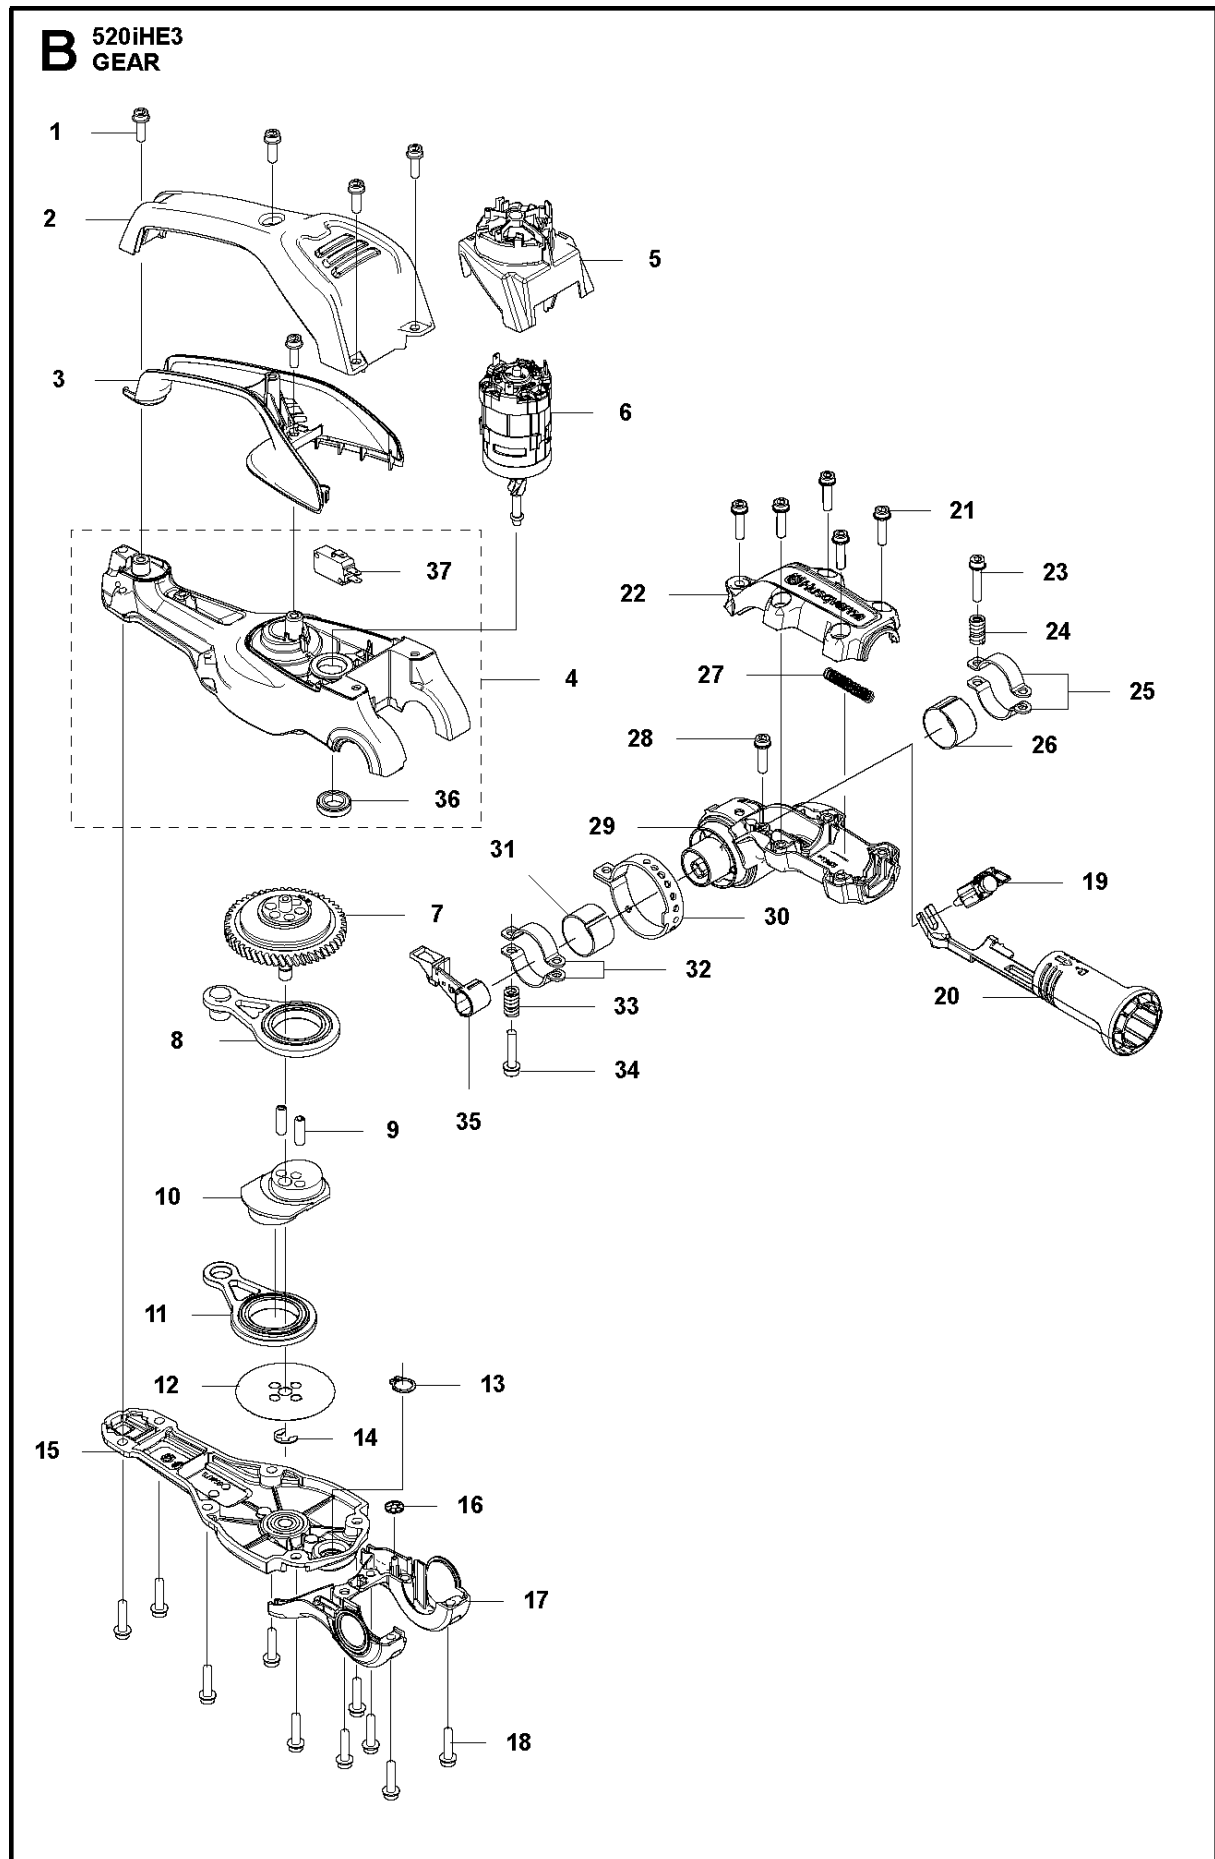

SPARE PARTS LIST

HEDGE TRIMMERS/POLE HEDGE
TRIMMERS

520iHE3

A 520iHE3
CUTTING

CUTTING EQUIPMENT

520iHE3

Ref	Part No	Description	Remark	QTY	KIT
1	582 19 29-01	CUTTING DECK		1	
2	579 63 31-01	HEXAGON NUT		7	1
3	579 69 38-01	BAR		1	1
4	579 69 37-01	WEAR PLATE		1	1
5	582 19 26-01	BLADE		1	1
6	582 19 26-01	BLADE		1	1
7	582 19 27-01	SPACER		9	1
8	503 23 00-24	WASHER		5	1
9	584 15 22-01	SCREW IHSCFM		5	1
10	579 69 42-01	TRANSPORT GUARD		1	1
11	503 22 00-09	HEXAGON NUT		3	
12	503 20 07-78	SCREW IHSCFM		1	1
13	584 15 22-02	SCREW IHSCFM		2	1
14	503 20 02-40	SCREW IHSCFM		1	1
15	578 37 22-01	GASKET		1	1
16	580 93 15-01	SUPPORT		1	1
17	579 69 40-01	BAR		1	1
18	582 19 28-01	BRACKET		1	

C 520iHE3
TUBE

TUBE

520iHE3

Ref	Part No	Description	Remark	QTY KIT
1	579 48 86-01	HAND GUARD ASSY		1
2	588 69 90-01	TUBE ASSY		1
3	522 92 08-02	CORD BRACKET		1

D 520iHE3
HOUSING

HOUSING

520iHE3

Ref	Part No	Description	Remark	QTY KIT
1	577 01 32-02	HANDLE HALF		1
2	579 21 19-01	SCREW IH SCT		20
3	577 51 23-01	THROTTLE LOCKOUT		1
4	577 01 31-01	HANDLE HALF		1
5	589 37 79-01	TRIGGER		1
6	577 01 41-01	COVER		1
7	577 01 30-02	HOUSING		1
8	577 99 66-01	PUSH BUTTON		1
9	585 48 00-01	SPRING		1
10	577 02 22-01	CLAMP		1
11	577 00 76-03	HOUSING		1
12	587 34 60-01	TRIGGER		1
13	587 34 58-01	BUMPER		1
14	588 91 98-01	SKID PLATE		1
15	588 60 28-08	DECAL		1
16	577 84 43-01	DECAL		1