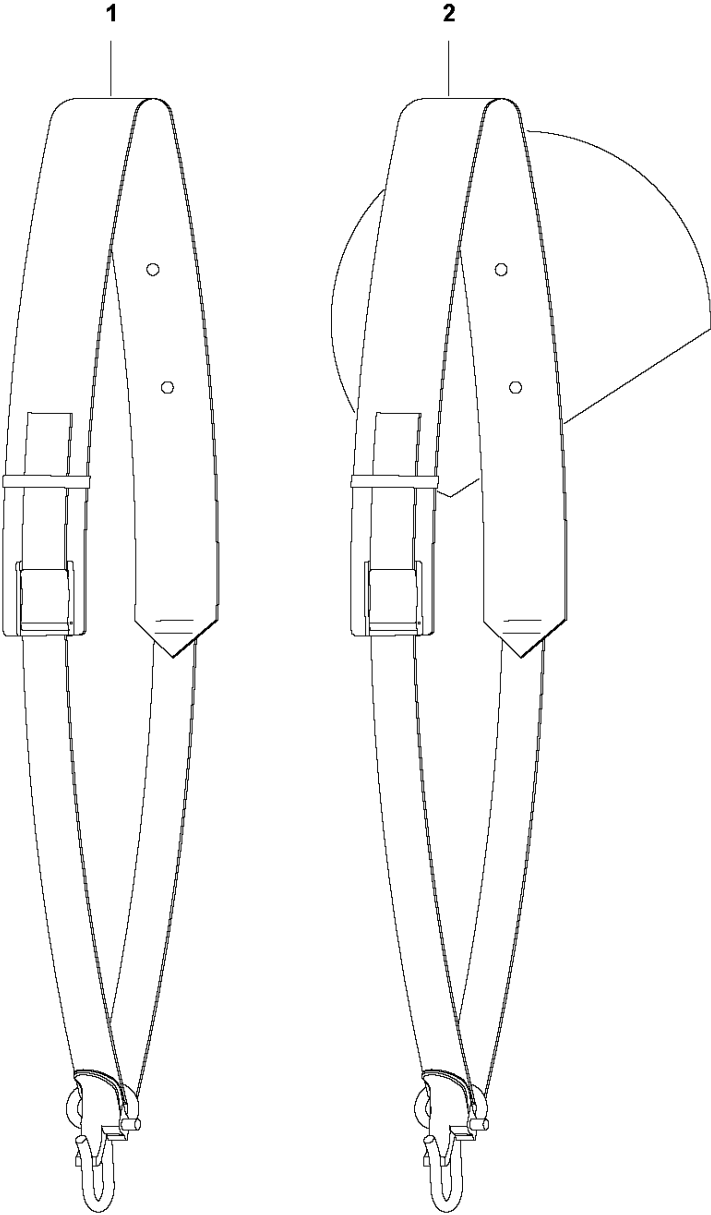

F 520iHE3
ACCESSORIES

3