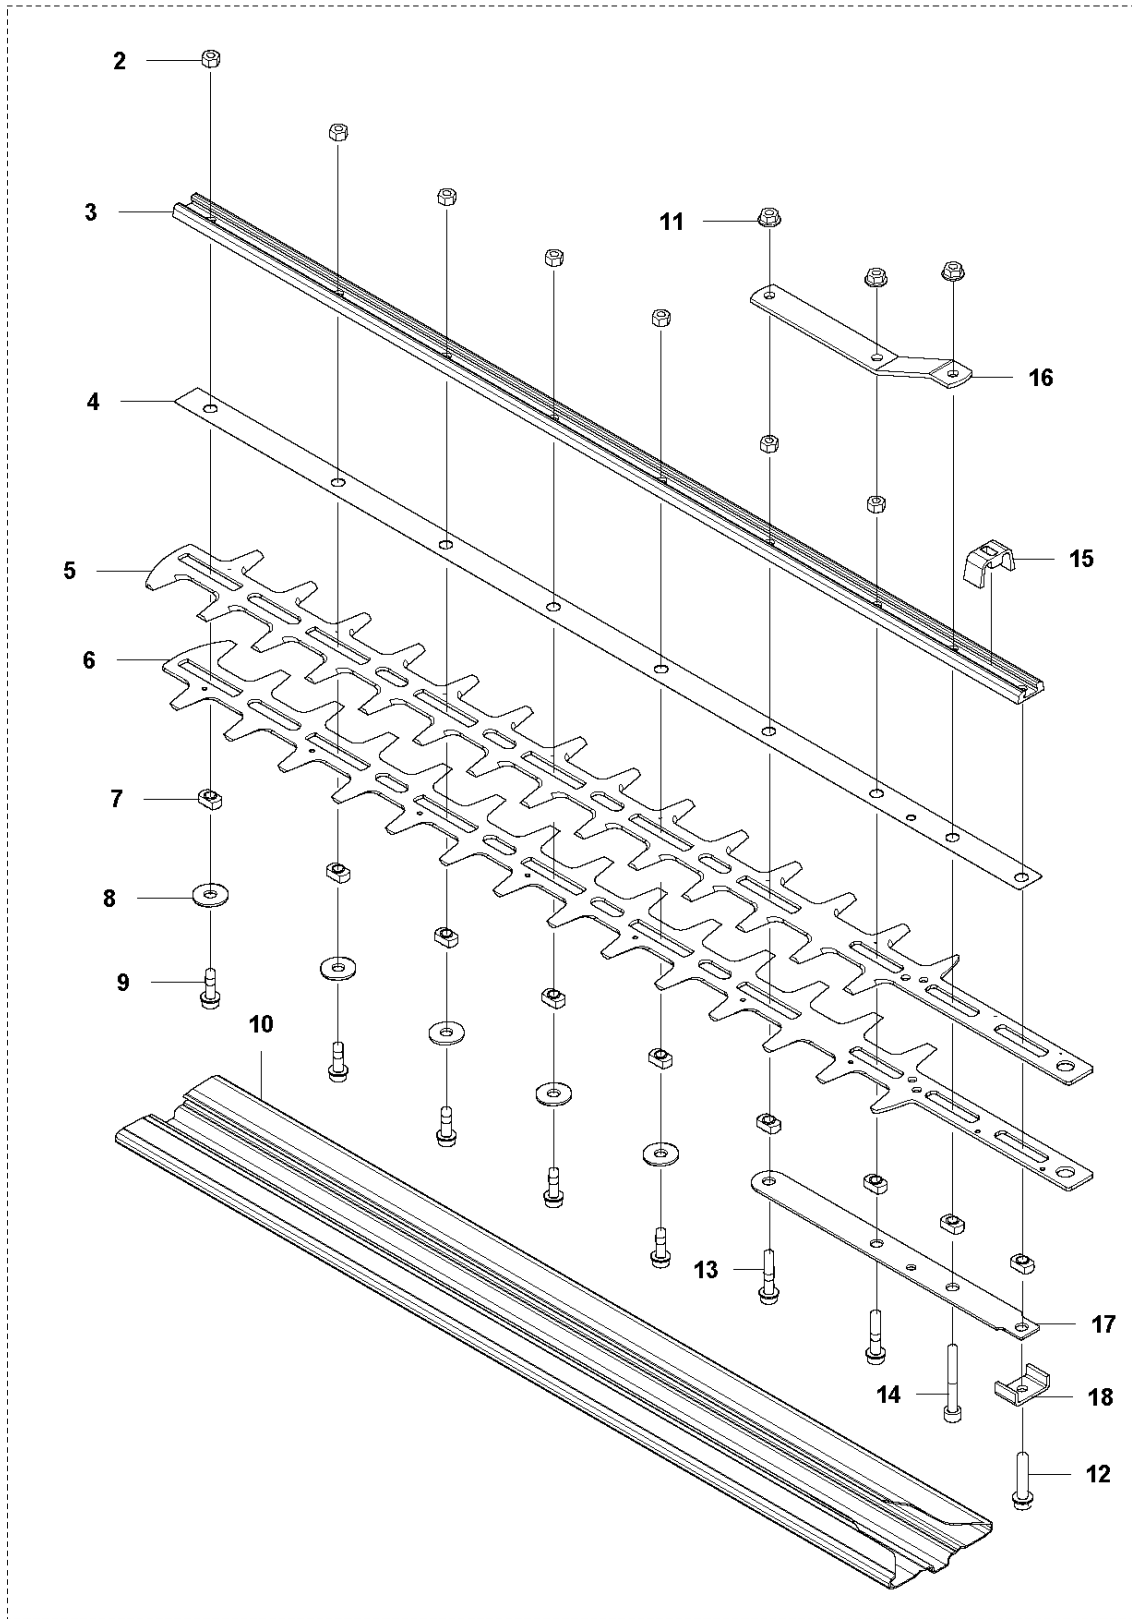

SPARE PARTS LIST

HEDGE TRIMMERS/POLE HEDGE
TRIMMERS

520iHE3

A 520iHE3
CUTTING

CUTTING EQUIPMENT

520iHE3

Ref	Part No	Description	Remark	QTY	KIT
1	582 19 29-01	CUTTING DECK		1	
2	579 63 31-01	HEXAGON NUT		7	1
3	579 69 38-01	BAR		1	1
4	579 69 37-01	WEAR PLATE		1	1
5	582 19 26-01	BLADE		1	1
6	582 19 26-01	BLADE		1	1
7	582 19 27-01	SPACER		9	1
8	503 23 00-24	WASHER		5	1
9	584 15 22-01	SCREW IHSCFM		5	1
10	579 69 42-01	TRANSPORT GUARD		1	1
11	503 22 00-09	HEXAGON NUT		3	
12	503 20 07-78	SCREW IHSCFM		1	1
13	584 15 22-02	SCREW IHSCFM		2	1
14	503 20 02-40	SCREW IHSCFM		1	1
15	578 37 22-01	GASKET		1	1
16	580 93 15-01	SUPPORT		1	1
17	579 69 40-01	BAR		1	1
18	582 19 28-01	BRACKET		1	

C 520iHE3
TUBE

TUBE

520iHE3

Ref	Part No	Description	Remark	QTY KIT
1	579 48 86-01	HAND GUARD ASSY		1
2	588 69 90-01	TUBE ASSY		1
3	522 92 08-02	CORD BRACKET		1

D 520iHE3
HOUSING

HOUSING

520iHE3

Ref	Part No	Description	Remark	QTY KIT
1	577 01 32-02	HANDLE HALF		1
2	579 21 19-01	SCREW IH SCT		20
3	577 51 23-01	THROTTLE LOCKOUT		1
4	577 01 31-01	HANDLE HALF		1
5	589 37 79-01	TRIGGER		1
6	577 01 41-01	COVER		1
7	577 01 30-02	HOUSING		1
8	577 99 66-01	PUSH BUTTON		1
9	585 48 00-01	SPRING		1
10	577 02 22-01	CLAMP		1
11	577 00 76-03	HOUSING		1
12	587 34 60-01	TRIGGER		1
13	587 34 58-01	BUMPER		1
14	588 91 98-01	SKID PLATE		1
15	588 60 28-08	DECAL		1
16	577 84 43-01	DECAL		1