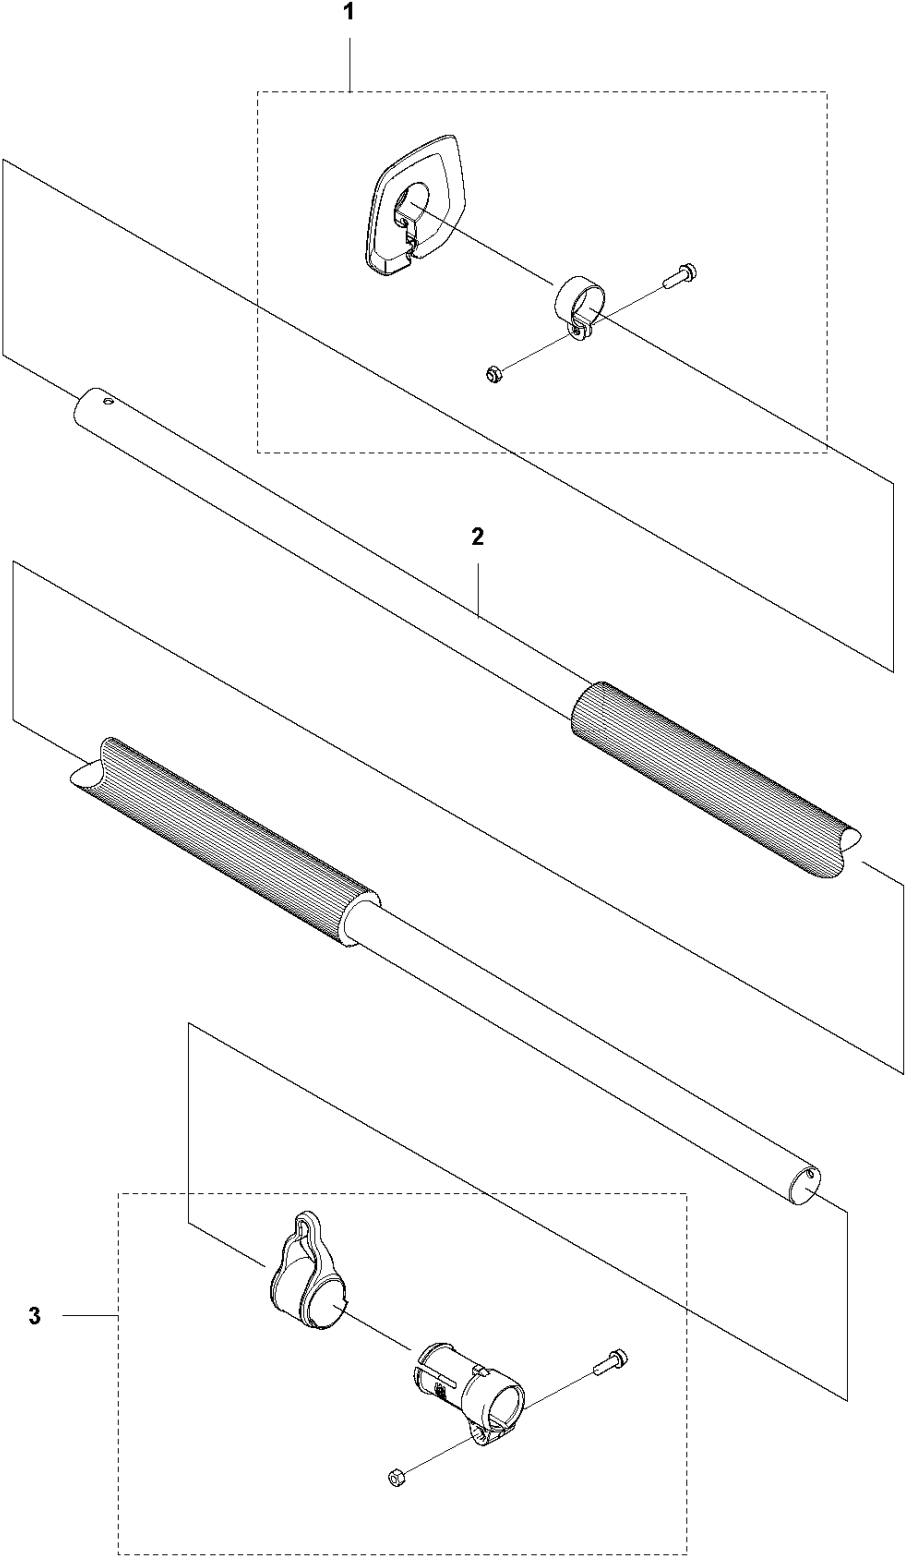

SPARE PARTS LIST

HEDGE TRIMMERS/POLE HEDGE
TRIMMERS

520iHE3

A 520iHE3
CUTTING

CUTTING EQUIPMENT

520iHE3

Ref	Part No	Description	Remark	QTY	KIT
1	582 19 29-01	CUTTING DECK		1	
2	579 63 31-01	HEXAGON NUT		7	1
3	579 69 38-01	BAR		1	1
4	579 69 37-01	WEAR PLATE		1	1
5	582 19 26-01	BLADE		1	1
6	582 19 26-01	BLADE		1	1
7	582 19 27-01	SPACER		9	1
8	503 23 00-24	WASHER		5	1
9	584 15 22-01	SCREW IHSCFM		5	1
10	579 69 42-01	TRANSPORT GUARD		1	1
11	503 22 00-09	HEXAGON NUT		3	
12	503 20 07-78	SCREW IHSCFM		1	1
13	584 15 22-02	SCREW IHSCFM		2	1
14	503 20 02-40	SCREW IHSCFM		1	1
15	578 37 22-01	GASKET		1	1
16	580 93 15-01	SUPPORT		1	1
17	579 69 40-01	BAR		1	1
18	582 19 28-01	BRACKET		1	

C 520iHE3
TUBE

TUBE

520iHE3

Ref	Part No	Description	Remark	QTY KIT
1	579 48 86-01	HAND GUARD ASSY		1
2	588 69 90-01	TUBE ASSY		1
3	522 92 08-02	CORD BRACKET		1

D 520iHE3
HOUSING

HOUSING

520iHE3

Ref	Part No	Description	Remark	QTY KIT
1	577 01 32-02	HANDLE HALF		1
2	579 21 19-01	SCREW IH SCT		20
3	577 51 23-01	THROTTLE LOCKOUT		1
4	577 01 31-01	HANDLE HALF		1
5	589 37 79-01	TRIGGER		1
6	577 01 41-01	COVER		1
7	577 01 30-02	HOUSING		1
8	577 99 66-01	PUSH BUTTON		1
9	585 48 00-01	SPRING		1
10	577 02 22-01	CLAMP		1
11	577 00 76-03	HOUSING		1
12	587 34 60-01	TRIGGER		1
13	587 34 58-01	BUMPER		1
14	588 91 98-01	SKID PLATE		1
15	588 60 28-08	DECAL		1
16	577 84 43-01	DECAL		1