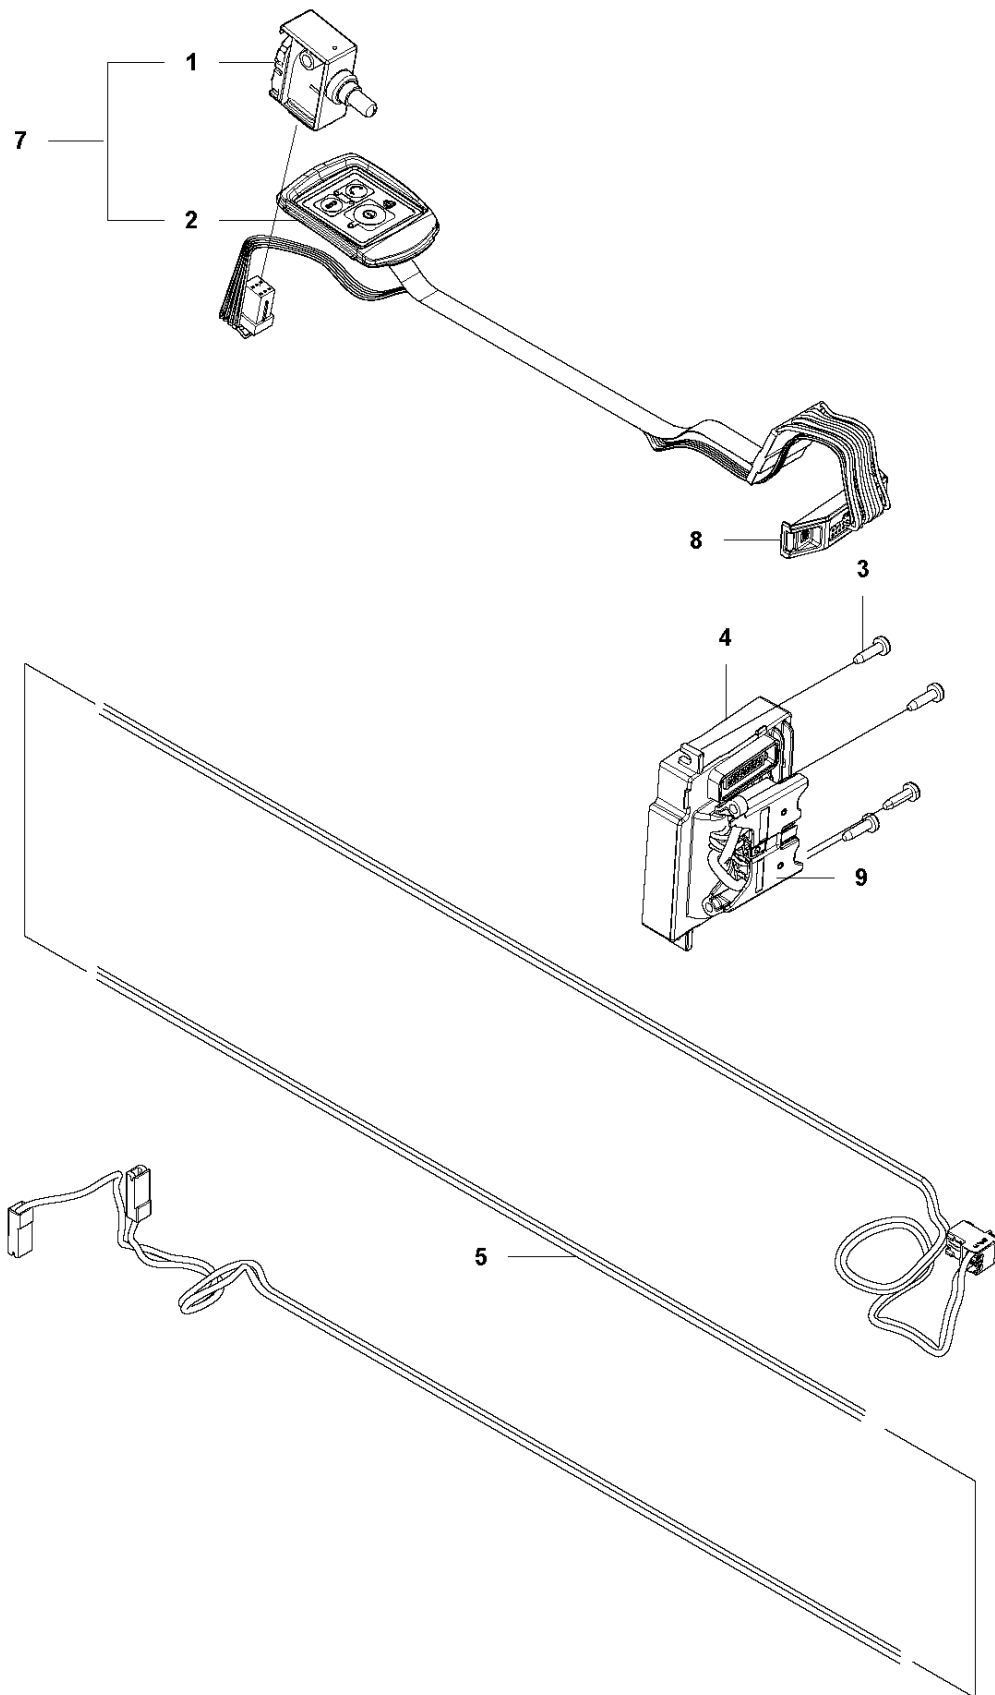

SPARE PARTS LIST

HEDGE TRIMMERS/POLE HEDGE
TRIMMERS

520iHE3

A 520iHE3
CUTTING

CUTTING EQUIPMENT

520iHE3

Ref	Part No	Description	Remark	QTY	KIT
1	582 19 29-01	CUTTING DECK		1	
2	579 63 31-01	HEXAGON NUT		7	1
3	579 69 38-01	BAR		1	1
4	579 69 37-01	WEAR PLATE		1	1
5	582 19 26-01	BLADE		1	1
6	582 19 26-01	BLADE		1	1
7	582 19 27-01	SPACER		9	1
8	503 23 00-24	WASHER		5	1
9	584 15 22-01	SCREW IHSCFM		5	1
10	579 69 42-01	TRANSPORT GUARD		1	1
11	503 22 00-09	HEXAGON NUT		3	
12	503 20 07-78	SCREW IHSCFM		1	1
13	584 15 22-02	SCREW IHSCFM		2	1
14	503 20 02-40	SCREW IHSCFM		1	1
15	578 37 22-01	GASKET		1	1
16	580 93 15-01	SUPPORT		1	1
17	579 69 40-01	BAR		1	1
18	582 19 28-01	BRACKET		1	

C 520iHE3
TUBE

TUBE

520iHE3

Ref	Part No	Description	Remark	QTY KIT
1	579 48 86-01	HAND GUARD ASSY		1
2	588 69 90-01	TUBE ASSY		1
3	522 92 08-02	CORD BRACKET		1

D 520iHE3
HOUSING

HOUSING

520iHE3

Ref	Part No	Description	Remark	QTY KIT
1	577 01 32-02	HANDLE HALF		1
2	579 21 19-01	SCREW IH SCT		20
3	577 51 23-01	THROTTLE LOCKOUT		1
4	577 01 31-01	HANDLE HALF		1
5	589 37 79-01	TRIGGER		1
6	577 01 41-01	COVER		1
7	577 01 30-02	HOUSING		1
8	577 99 66-01	PUSH BUTTON		1
9	585 48 00-01	SPRING		1
10	577 02 22-01	CLAMP		1
11	577 00 76-03	HOUSING		1
12	587 34 60-01	TRIGGER		1
13	587 34 58-01	BUMPER		1
14	588 91 98-01	SKID PLATE		1
15	588 60 28-08	DECAL		1
16	577 84 43-01	DECAL		1

E 520iHE3
ELECTRICAL

ELECTRICAL

520iHE3

Ref	Part No	Description	Remark	QTY	KIT
1	582 05 07-01	TRIGGER SWITCH		1	7
2	589 30 03-01	WIRING ASSY		1	7
3	503 21 28-13	SCREW CCRPANT		4	
4	582 05 41-01	CONTROL UNIT		1	
5	582 18 89-01	WIRING ASSY		1	
7	593 89 66-01	SWITCH KIT		1	
8	587 32 72-01	BRACKET		1	
9	593 81 30-01	CONNECTOR		1	