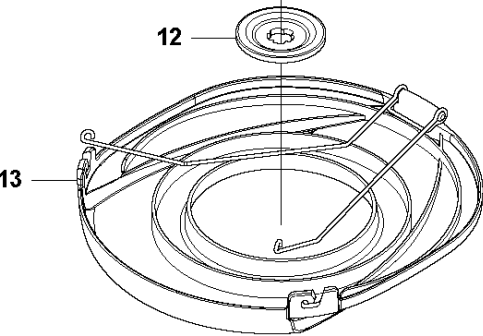

F 520iRX
ACCESSORIES

3

14

15

16