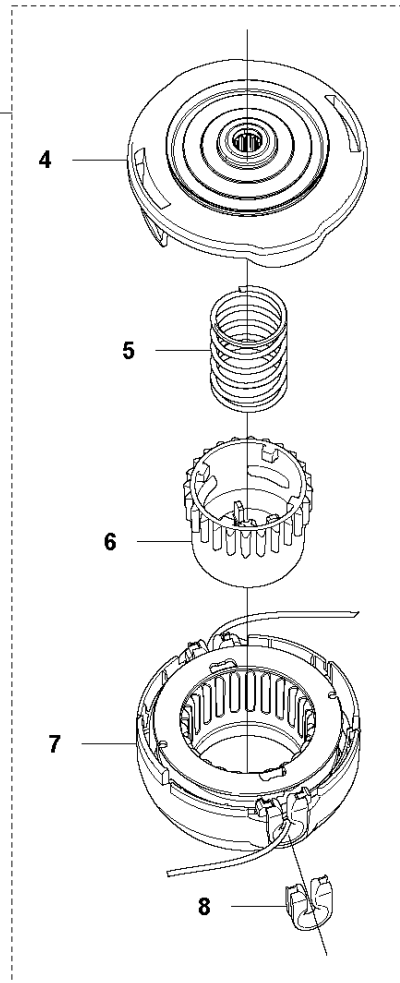

F 520iRX
ACCESSORIES

3

14

15

16