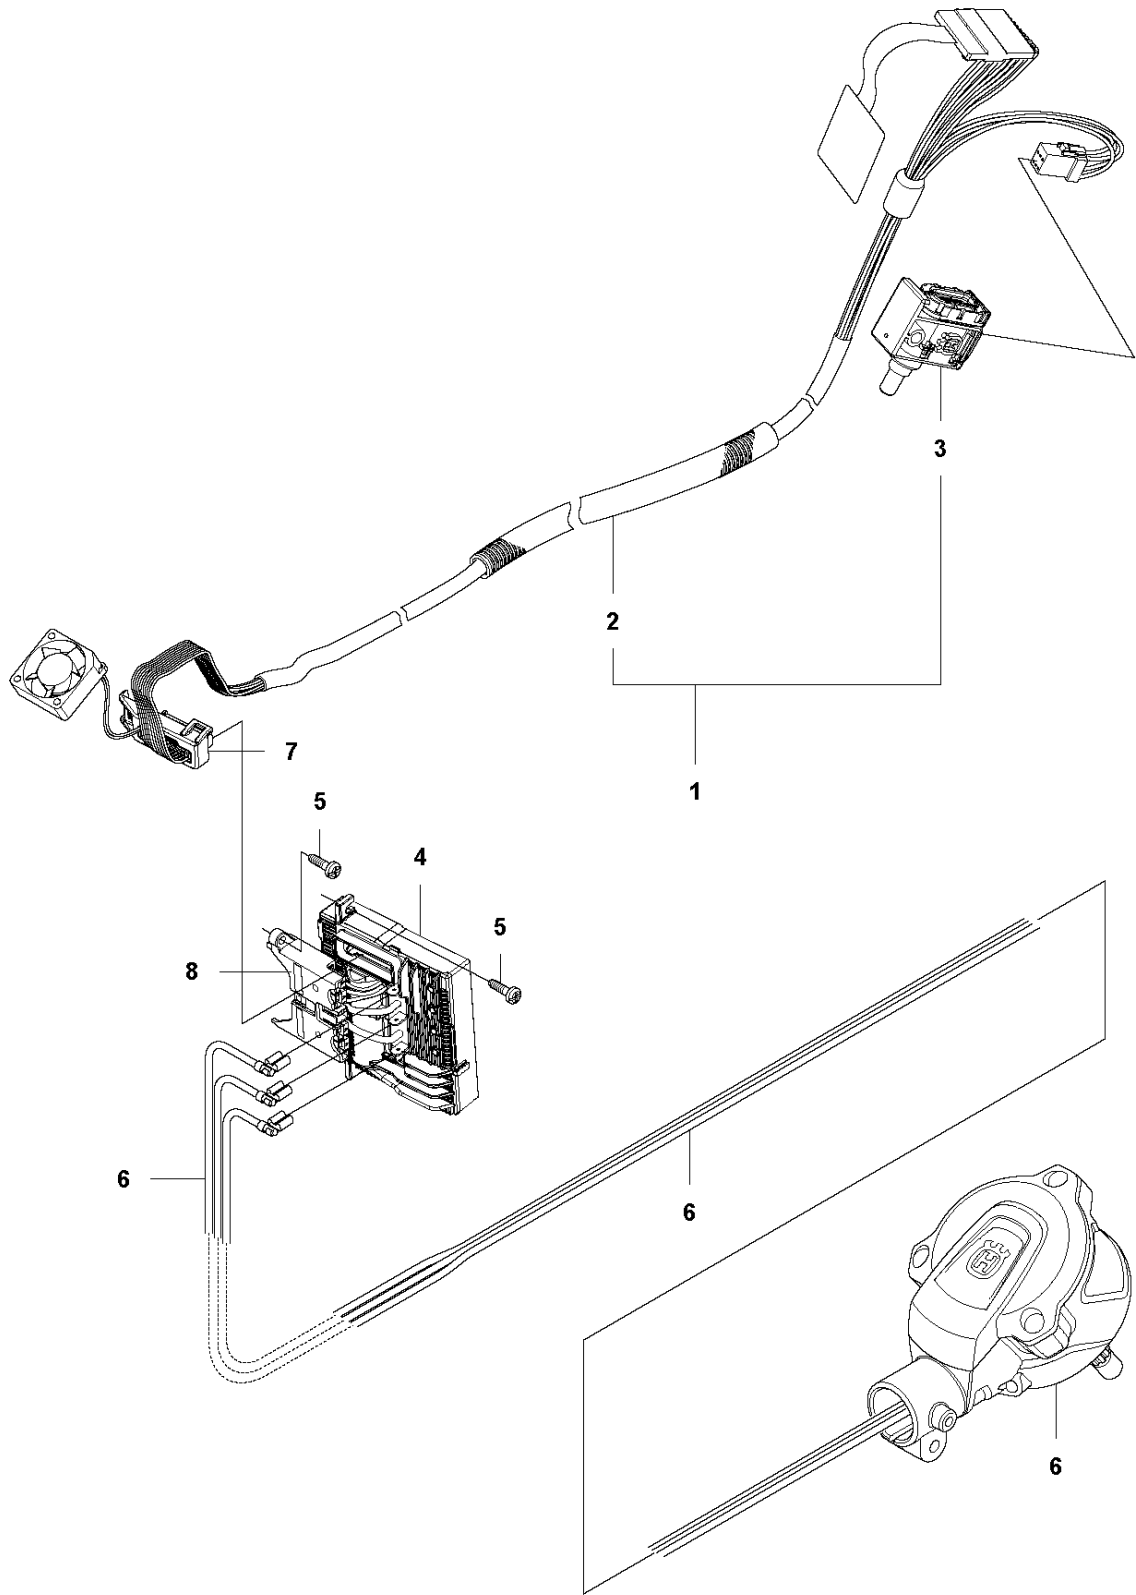

**B** 520iRX  
TUBE

TUBE

520iRX

Ref	Part No	Description	Remark	QTY KIT
1	577 06 14-03	TUBE		1
2	577 84 43-01	DECAL		1

## HANDLE

520iRX

Ref	Part No	Description	Remark	QTY KIT
1	537 17 28-02	HANDLE		1
2	503 20 02-45	SCREW IHSCFM		1
3	731 23 14-01	HEXAGON NUT		1
4	579 32 38-01	HANDLE HALF		1
5	731 23 14-01	HEXAGON NUT		1
6	577 18 35-01	HANDLE HALF		1
7	579 21 19-01	SCREW IHSCFM		7
8	503 20 07-35	SCREW IHSCFM		1
9	577 18 37-01	THROTTLE CONTROL		1
10	577 22 37-01	THROTTLE LOCKOUT		1
11	577 88 34-01	FASTENER		2
12	503 21 28-13	SCREW CCRPANT		4
13	725 23 84-81	SCREW EHHM		1
14	502 20 38-01	KNOB		1
15	576 22 01-01	COVER		1
16	544 02 09-01	CLIP		1
17	502 19 71-01	SQUARE NUT		1
18	537 36 00-02	HANDLEBAR		1
19	577 24 53-02	WEAR PROTECTION		1
20	577 18 39-02	WEAR PROTECTION		1
21	578 12 79-01	CLIP		1
22	503 20 07-78	SCREW IHSCFM		6

## HOUSING

520iRX

Ref	Part No	Description	Remark	QTY KIT
1	577 01 41-01	COVER		1
2	577 00 76-03	HOUSING		1
3	577 02 22-01	CLAMP		1
4	579 21 19-01	SCREW IHSCT		14
5	588 91 98-01	SKID PLATE		1
6	577 01 30-02	HOUSING		1
7	585 48 00-01	SPRING		1
8	577 99 66-01	PUSH BUTTON		1
9	579 00 62-10	DECAL		1

**E** 520iRX  
ELECTRIC

ELECTRICAL

520iRX

Ref	Part No	Description	Remark	QTY	KIT
1	593 89 59-01	SWITCH KIT		1	
2	582 71 38-01	WIRING ASSY		1	1
3	582 05 07-01	TRIGGER SWITCH		1	1
4	586 32 32-01	CONTROL UNIT		1	
5	503 21 28-13	SCREW CCRPANT		4	
6	577 02 21-06	MOTOR ASSY		1	
7	587 32 72-01	BRACKET		1	
8	593 81 30-01	CONNECTOR		1	