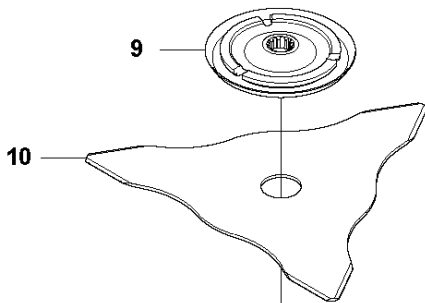

F 520iRX
ACCESSORIES

3

14

15

16