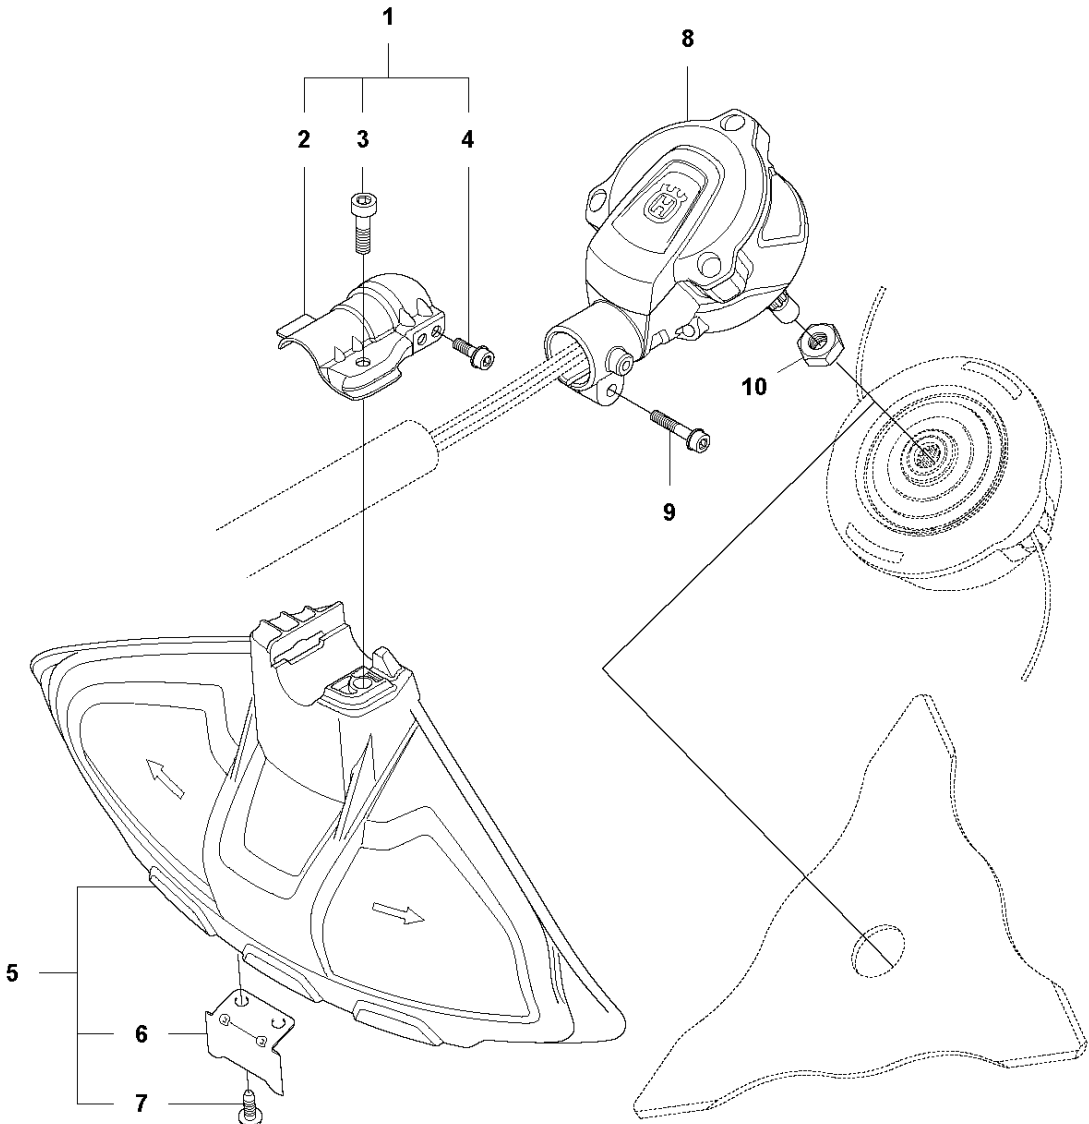

# SPARE PARTS LIST

BRUSHCUTTERS/CLEARING SAWS

520iRX

**A** 520iRX  
CUTTING

## CUTTING EQUIPMENT

520iRX

Ref	Part No	Description	Remark	QTY	KIT
1	574 30 69-04	CLAMP		1	
2	503 93 55-01	CLAMP.GUARD		1	1
3	503 20 20-07	SCREW IHSCM		1	1
4	503 20 14-12	SCREW IHSCFMO		1	1
5	577 01 83-03	TRIMMER GUARD ASSY		1	
6	574 52 34-01	KNIFE		1	5
7	503 21 07-16	SCREW IH SCT		2	5
8	577 02 21-06	MOTOR ASSY		1	
9	503 20 07-78	SCREW IHSCFM		1	
10	503 85 63-01	NUT		1	

**B** 520iRX  
TUBE

TUBE

520iRX

Ref	Part No	Description	Remark	QTY KIT
1	577 06 14-03	TUBE		1
2	577 84 43-01	DECAL		1

## HANDLE

520iRX

Ref	Part No	Description	Remark	QTY KIT
1	537 17 28-02	HANDLE		1
2	503 20 02-45	SCREW IHSCFM		1
3	731 23 14-01	HEXAGON NUT		1
4	579 32 38-01	HANDLE HALF		1
5	731 23 14-01	HEXAGON NUT		1
6	577 18 35-01	HANDLE HALF		1
7	579 21 19-01	SCREW IHSCFM		7
8	503 20 07-35	SCREW IHSCFM		1
9	577 18 37-01	THROTTLE CONTROL		1
10	577 22 37-01	THROTTLE LOCKOUT		1
11	577 88 34-01	FASTENER		2
12	503 21 28-13	SCREW CCRPANT		4
13	725 23 84-81	SCREW EHHM		1
14	502 20 38-01	KNOB		1
15	576 22 01-01	COVER		1
16	544 02 09-01	CLIP		1
17	502 19 71-01	SQUARE NUT		1
18	537 36 00-02	HANDLEBAR		1
19	577 24 53-02	WEAR PROTECTION		1
20	577 18 39-02	WEAR PROTECTION		1
21	578 12 79-01	CLIP		1
22	503 20 07-78	SCREW IHSCFM		6