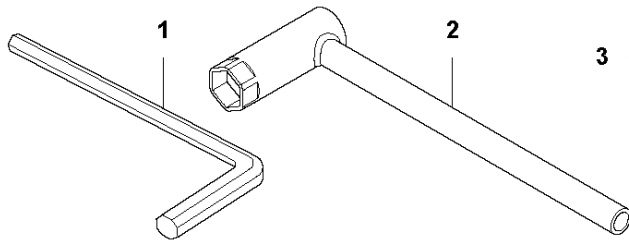

F 520iRX
ACCESSORIES

3