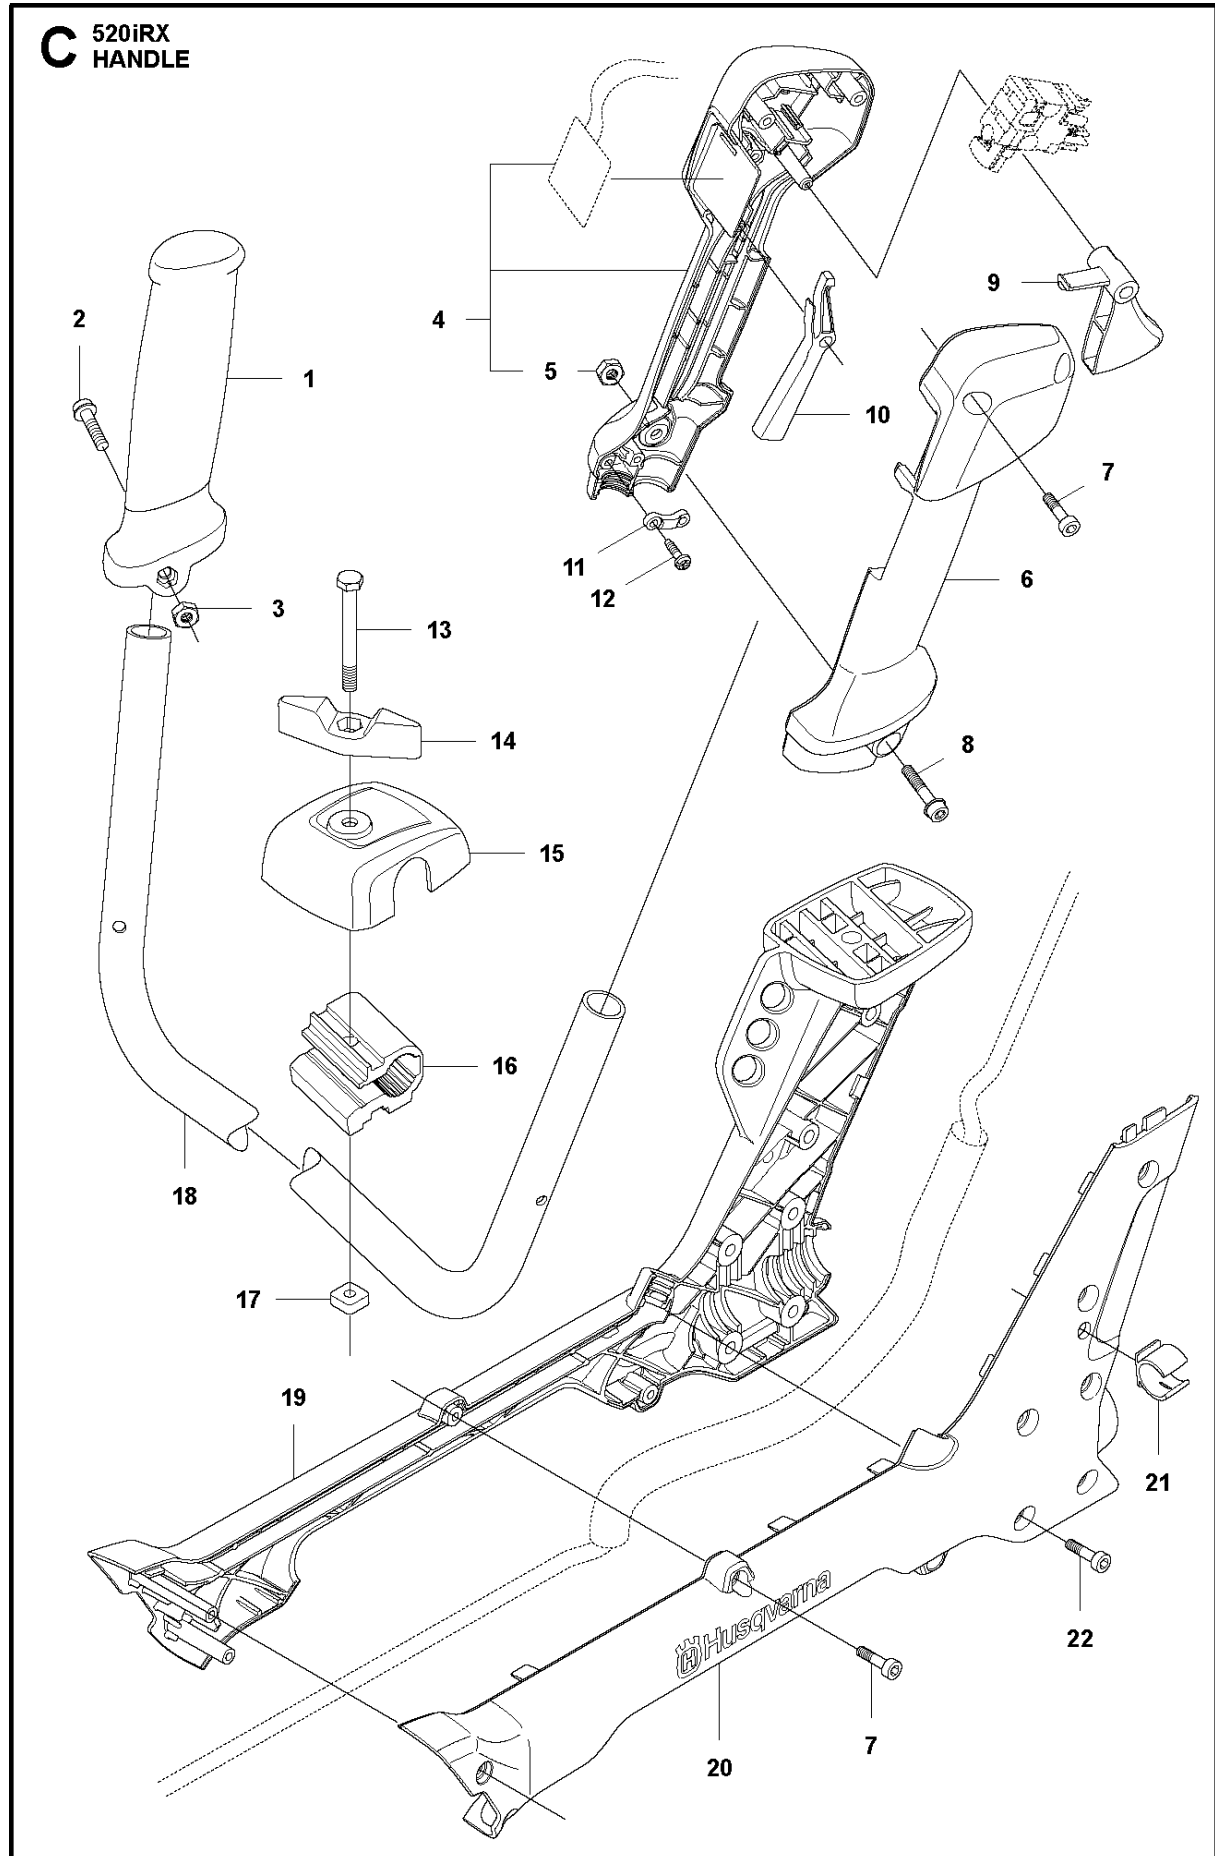

# SPARE PARTS LIST

BRUSHCUTTERS/CLEARING SAWS

520iRX

**A** 520iRX  
CUTTING

## CUTTING EQUIPMENT

520iRX

Ref	Part No	Description	Remark	QTY	KIT
1	574 30 69-04	CLAMP		1	
2	503 93 55-01	CLAMP.GUARD		1	1
3	503 20 20-07	SCREW IHSCM		1	1
4	503 20 14-12	SCREW IHSCFMO		1	1
5	577 01 83-03	TRIMMER GUARD ASSY		1	
6	574 52 34-01	KNIFE		1	5
7	503 21 07-16	SCREW IH SCT		2	5
8	577 02 21-06	MOTOR ASSY		1	
9	503 20 07-78	SCREW IHSCFM		1	
10	503 85 63-01	NUT		1	

**B** 520iRX  
TUBE

TUBE

520iRX

Ref	Part No	Description	Remark	QTY KIT
1	577 06 14-03	TUBE		1
2	577 84 43-01	DECAL		1

## HANDLE

520iRX

Ref	Part No	Description	Remark	QTY KIT
1	537 17 28-02	HANDLE		1
2	503 20 02-45	SCREW IHSCFM		1
3	731 23 14-01	HEXAGON NUT		1
4	579 32 38-01	HANDLE HALF		1
5	731 23 14-01	HEXAGON NUT		1
6	577 18 35-01	HANDLE HALF		1
7	579 21 19-01	SCREW IHSCFM		7
8	503 20 07-35	SCREW IHSCFM		1
9	577 18 37-01	THROTTLE CONTROL		1
10	577 22 37-01	THROTTLE LOCKOUT		1
11	577 88 34-01	FASTENER		2
12	503 21 28-13	SCREW CCRPANT		4
13	725 23 84-81	SCREW EHHM		1
14	502 20 38-01	KNOB		1
15	576 22 01-01	COVER		1
16	544 02 09-01	CLIP		1
17	502 19 71-01	SQUARE NUT		1
18	537 36 00-02	HANDLEBAR		1
19	577 24 53-02	WEAR PROTECTION		1
20	577 18 39-02	WEAR PROTECTION		1
21	578 12 79-01	CLIP		1
22	503 20 07-78	SCREW IHSCFM		6