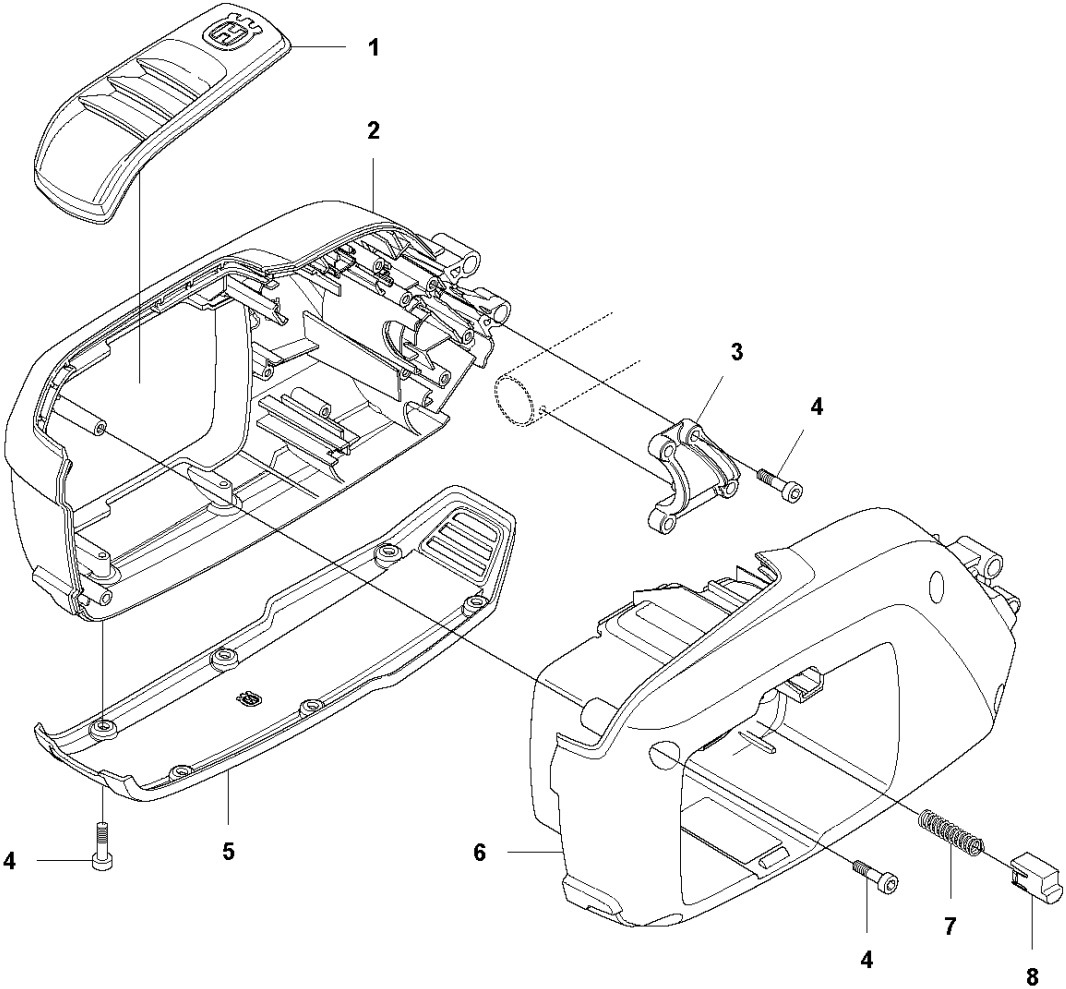

D 520iRX
BATTERY HOUSING

HOUSING

520iRX

Ref	Part No	Description	Remark	QTY KIT
1	577 01 41-01	COVER		1
2	577 00 76-03	HOUSING		1
3	577 02 22-01	CLAMP		1
4	579 21 19-01	SCREW IHSCT		14
5	588 91 98-01	SKID PLATE		1
6	577 01 30-02	HOUSING		1
7	585 48 00-01	SPRING		1
8	577 99 66-01	PUSH BUTTON		1
9	579 00 62-10	DECAL		1