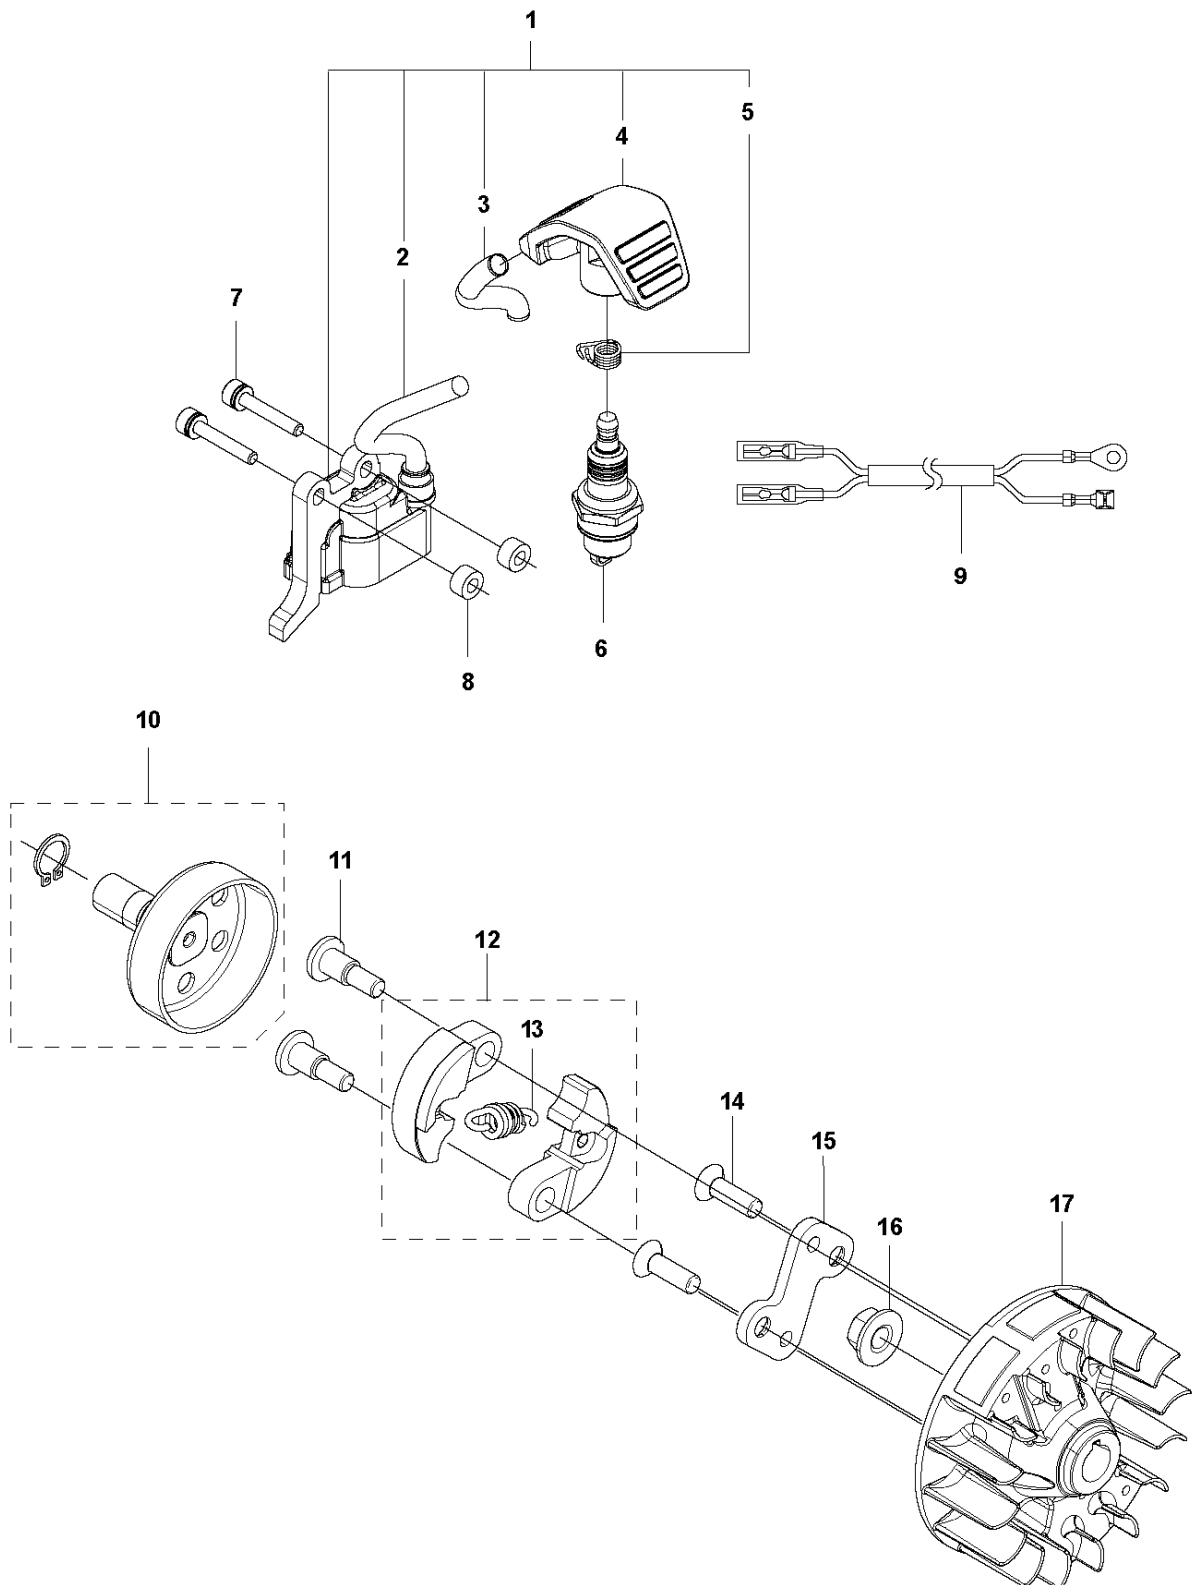

G 525HF3S
STARTER

5

STARTER

525 HF3S

Ref	Part No	Description	Remark	QTY	KIT
1	581 14 65-01	STARTER PULLEY		1	
2	521 60 04-01	E-RING		2	1
3	521 60 03-01	SPRING		2	1
4	521 60 02-01	RATCHET		2	1
5	578 99 25-01	STARTER		1	
6	506 61 30-01	SCREW		1	5
7	579 06 46-01	ROPE		1	5
8	579 06 48-01	STARTER PULLEY		1	5
9	504 11 50-01	SPRING.SPIRAL		1	5
10	575 48 95-01	STARTER HANDLE		1	5
11	577 81 54-01	BOLT		3	
12	579 36 96-01	DECAL		1	

H 525HF3S
FUEL TANK

FUEL TANK

525 HF3S

Ref	Part No	Description	Remark	QTY	KIT
1	576 40 51-01	FUEL TANK		1	
1	576 40 51-02	FUEL TANK		1	1
2	579 21 03-02	HOSE ASSY		1	
2	577 50 99-03	PIPE		1	1
3	506 70 70-01	CLIP		1	1
4	503 44 32-01	FUEL FILTER		1	1
5	579 64 57-03	TANK CAP		1	
6	576 40 55-01	SKID PLATE		1	
7	577 81 54-01	BOLT		3	

J 525HF3S
IGNITION & CLUTCH

IGNITION SYSTEM & CLUTCH

525 HF3S

Ref	Part No	Description	Remark	QTY	KIT
1	588 14 12-01	IGNITION COIL		1	
2	584 82 66-01	IGNITION CABLE		1	1
3	579 59 07-01	TUBE		1	1
4	586 10 72-01	SPARK PLUG CAP		1	1
5	588 17 62-01	SPRING		1	1
6	584 96 81-01	SPARK PLUG		1	
7	521 51 58-01	BOLT		2	
8	521 76 97-01	SPACER		2	
9	587 18 87-01	CABLE		1	
10	586 82 97-01	CLUTCH DRUM ASSY		1	
11	525 61 54-01	SCREW		2	
12	537 04 01-02	CLUTCH ASSY		1	
13	503 14 51-01	CLUTCH SPRING		1	12
14	580 42 92-01	SCREW ITXCFSM		2	
15	580 35 54-01	CLUTCH HUB		1	
16	504 11 80-01	NUT		1	
17	578 96 78-01	FLYWHEEL		1	