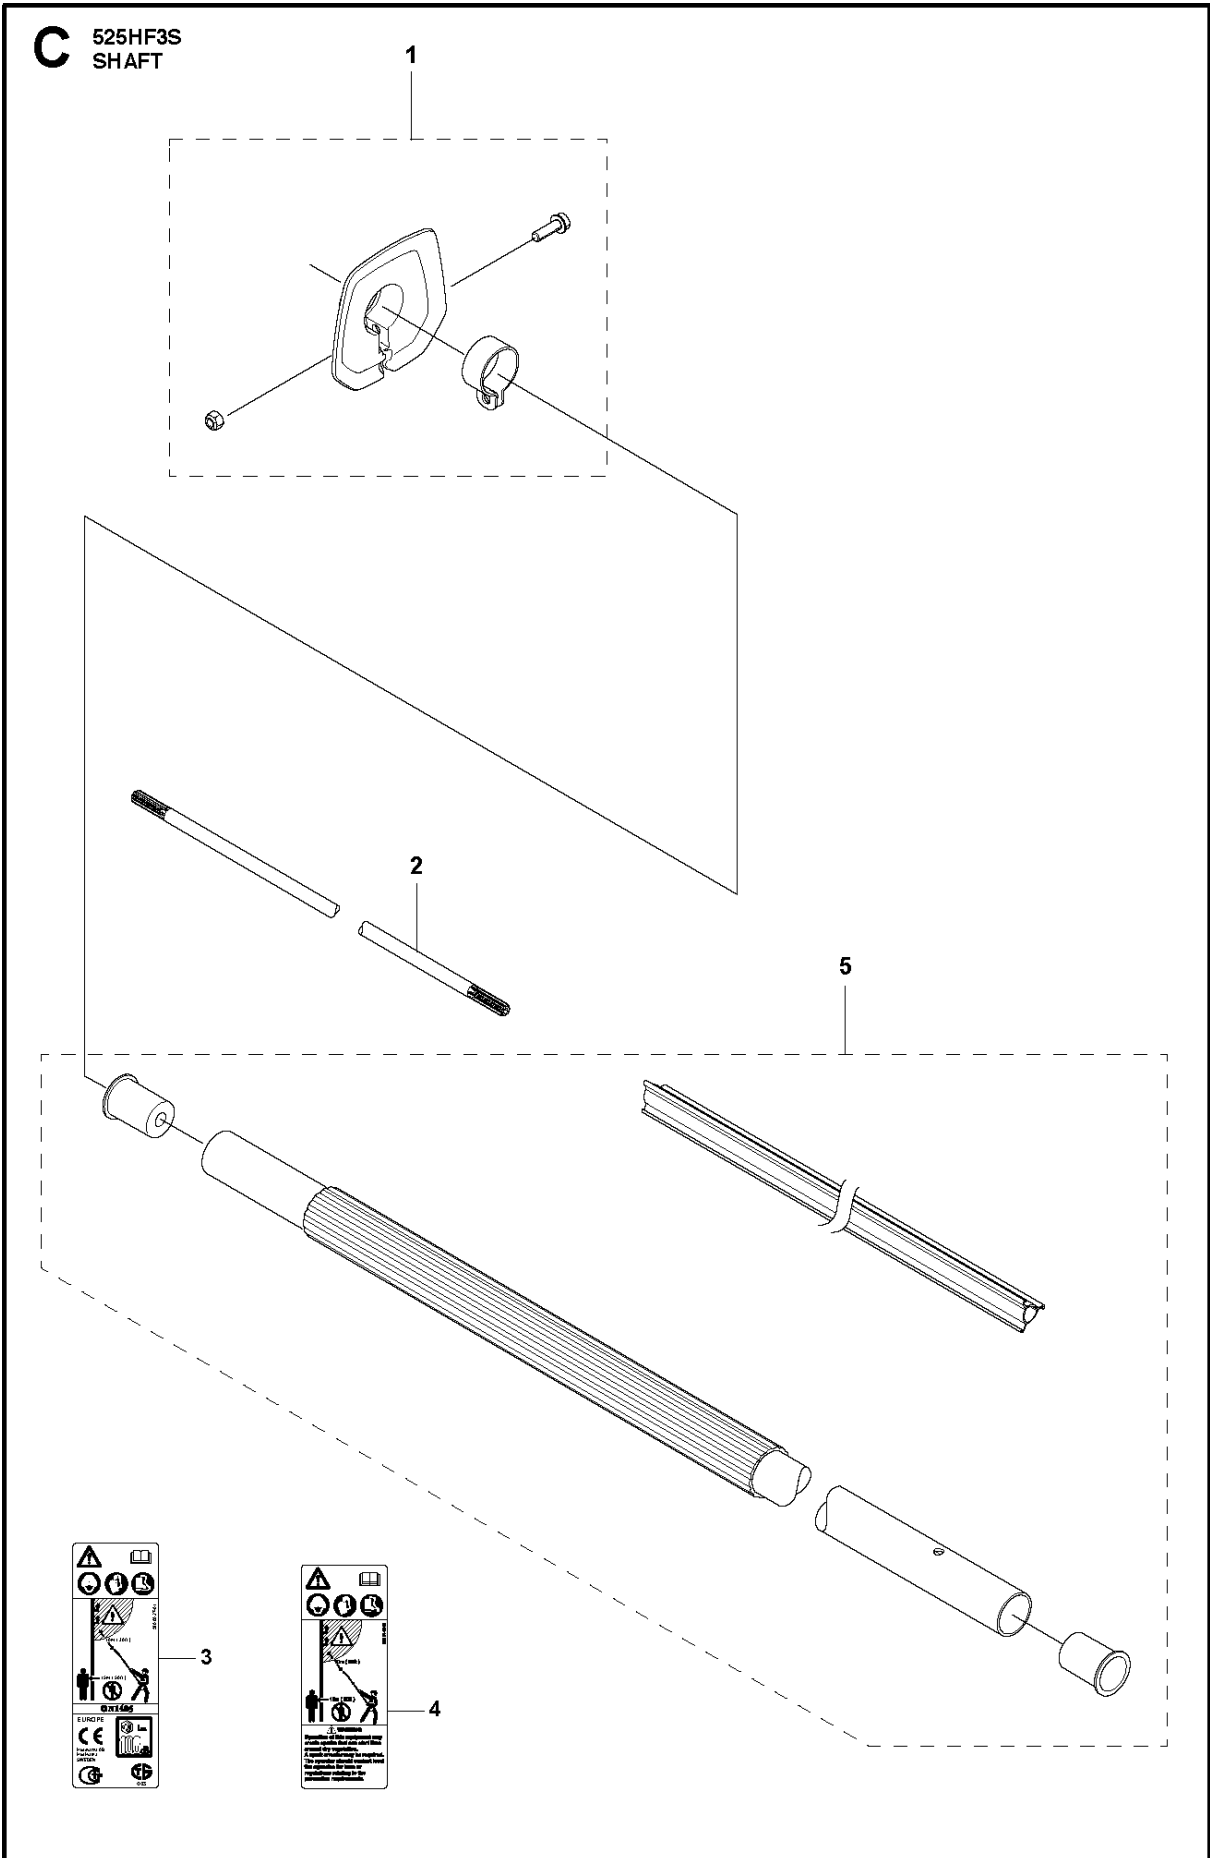

C 525HF3S
SHAFT

SHAFT

525 HF3S

Ref	Part No	Description	Remark	QTY KIT
1	579 48 86-01	HAND GUARD ASSY		1
2	581 16 17-01	DRIVE SHAFT		1
4	585 94 40-01	DECAL		1
5	586 89 03-01	TUBE ASSY		1