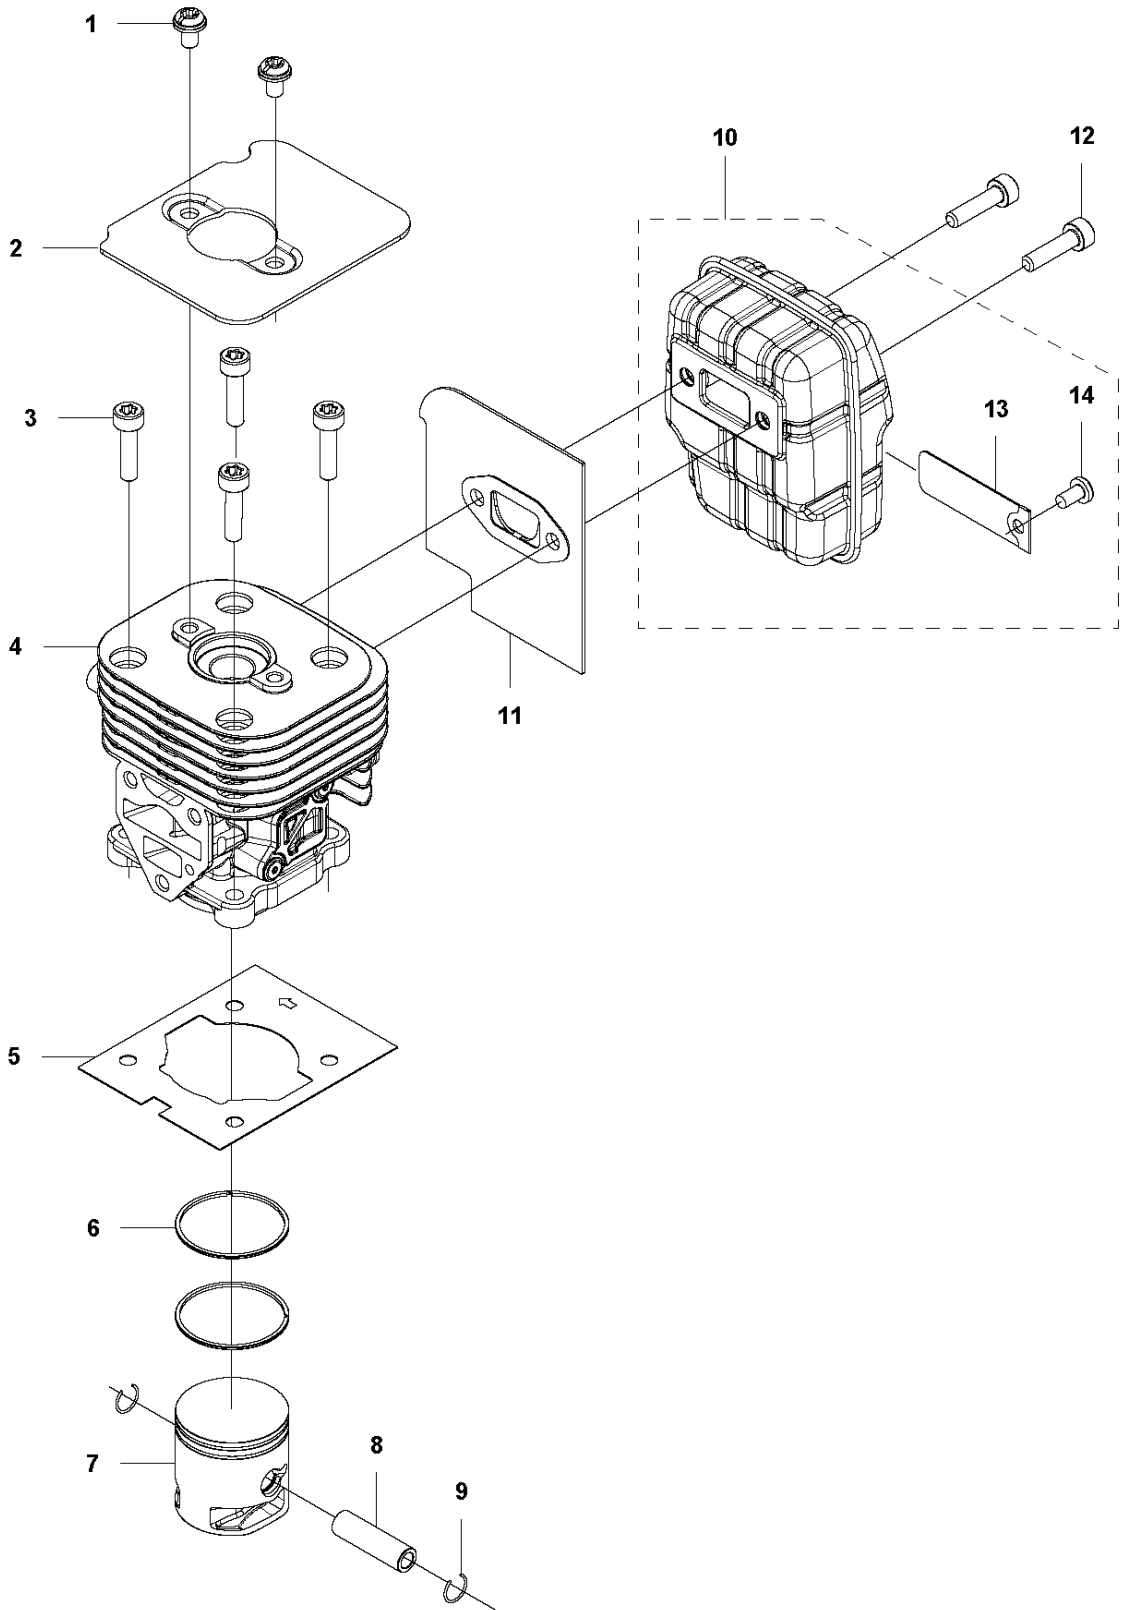

K 525HF3S
CYLINDER PISTON & MUFFLER

CYLINDER, PISTON & MUFFLER

525 HF3S

Ref	Part No	Description	Remark	QTY	KIT
1	544 25 68-01	SCREW		2	
2	578 78 53-01	PLATE		1	
3	504 11 43-01	SCREW		4	
4	577 97 90-01	CYLINDER		1	
5	576 39 87-02	GASKET		1	
6	506 61 81-01	RING		2	
7	577 91 74-01	PISTON		1	
8	505 04 07-01	PIN		1	
9	505 04 52-01	RING		2	
10	585 24 86-01	MUFFLER		1	
11	578 40 81-01	GASKET		1	
12	504 11 43-01	SCREW		2	
13	580 51 44-01	SPARK ARRESTER		1	10
14	729 57 74-05	SCREW CRPANT		1	10