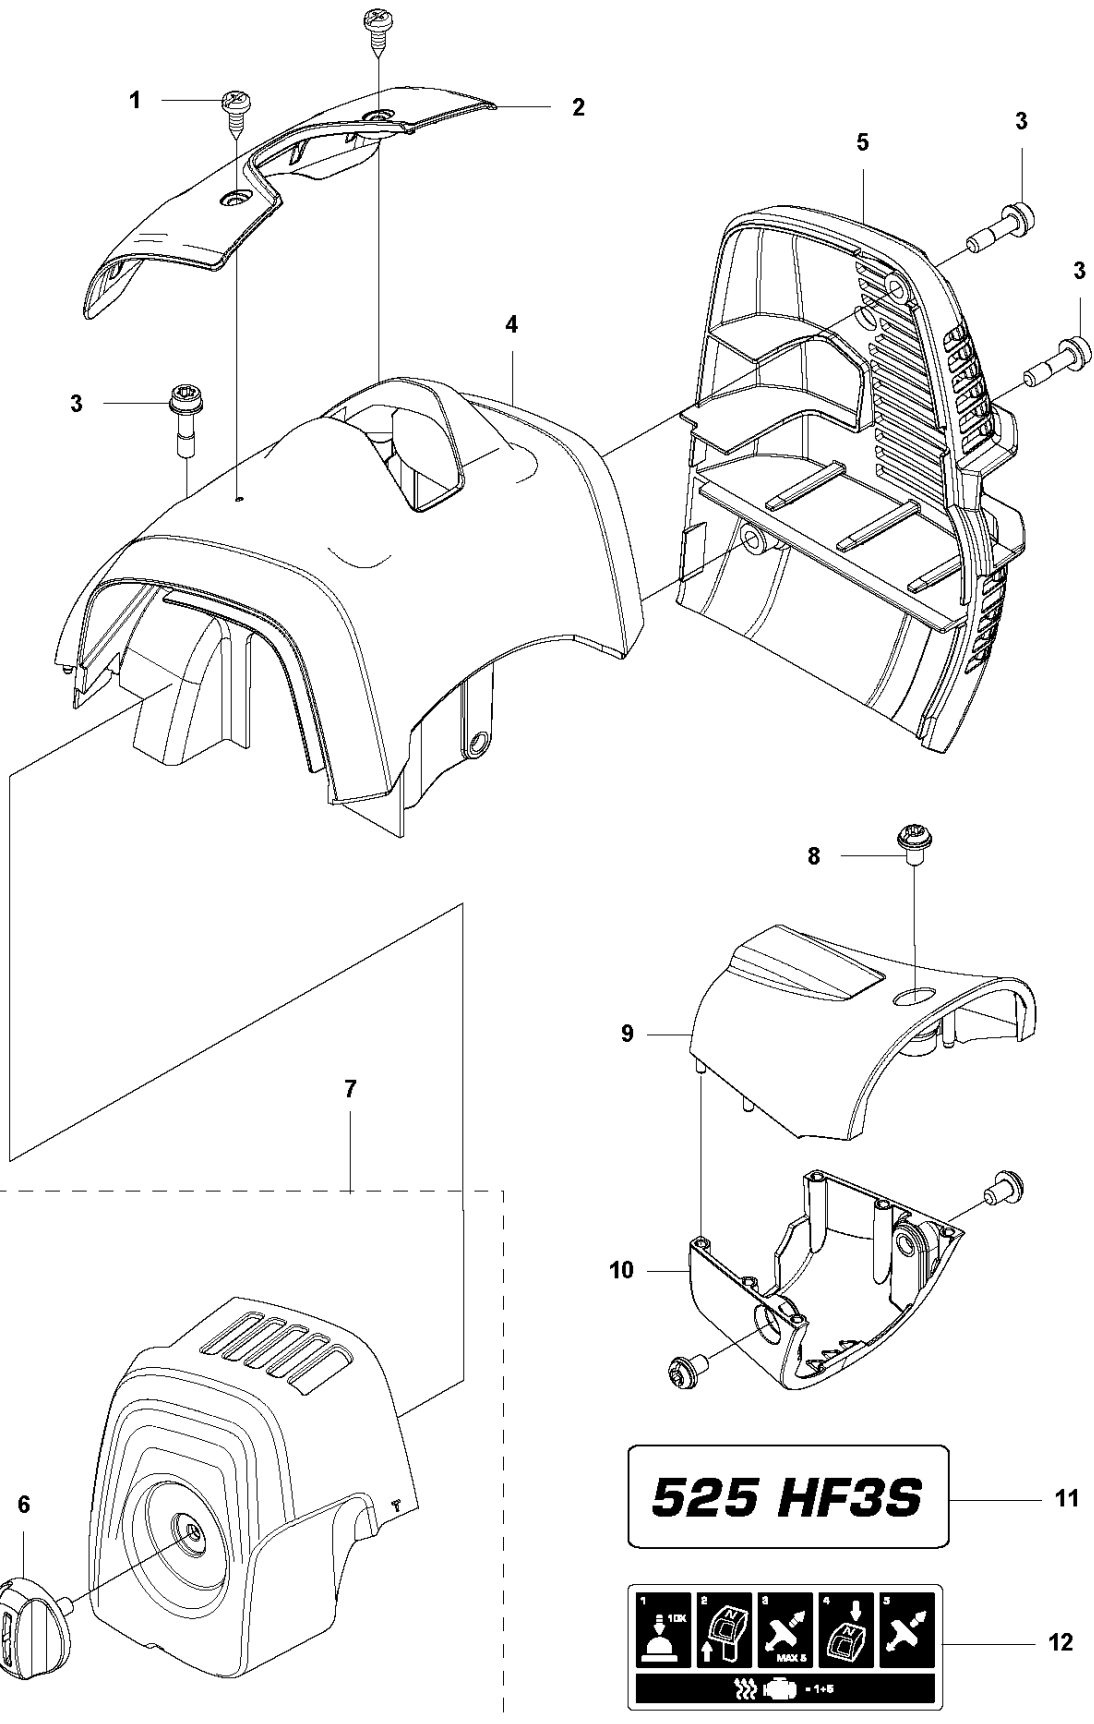

E 525HF3S
COVERS

COVER

525 HF3S

Ref	Part No	Description	Remark	QTY	KIT
1	503 21 35-12	SCREW CCRPANT		2	
2	576 40 45-01	ARM PROTECTION		1	
3	577 81 54-01	BOLT		3	
4	592 62 13-01	CYLINDER COVER	To be used with 576404101 Housing clutch	1	
4	592 62 13-02	CYLINDER COVER	To be used with 588567701 Housing clutch	1	
5	576 40 47-01	MUFFLER GUARD		1	
6	576 99 24-02	KNOB		1	7
7	581 04 73-01	FILTER COVER ASSY		1	
8	544 25 68-01	SCREW		3	
9	577 84 82-01	COVER		1	
10	577 84 81-01	COVER		1	
11	579 44 58-17	DECAL		1	
12	585 89 20-01	DECAL		1