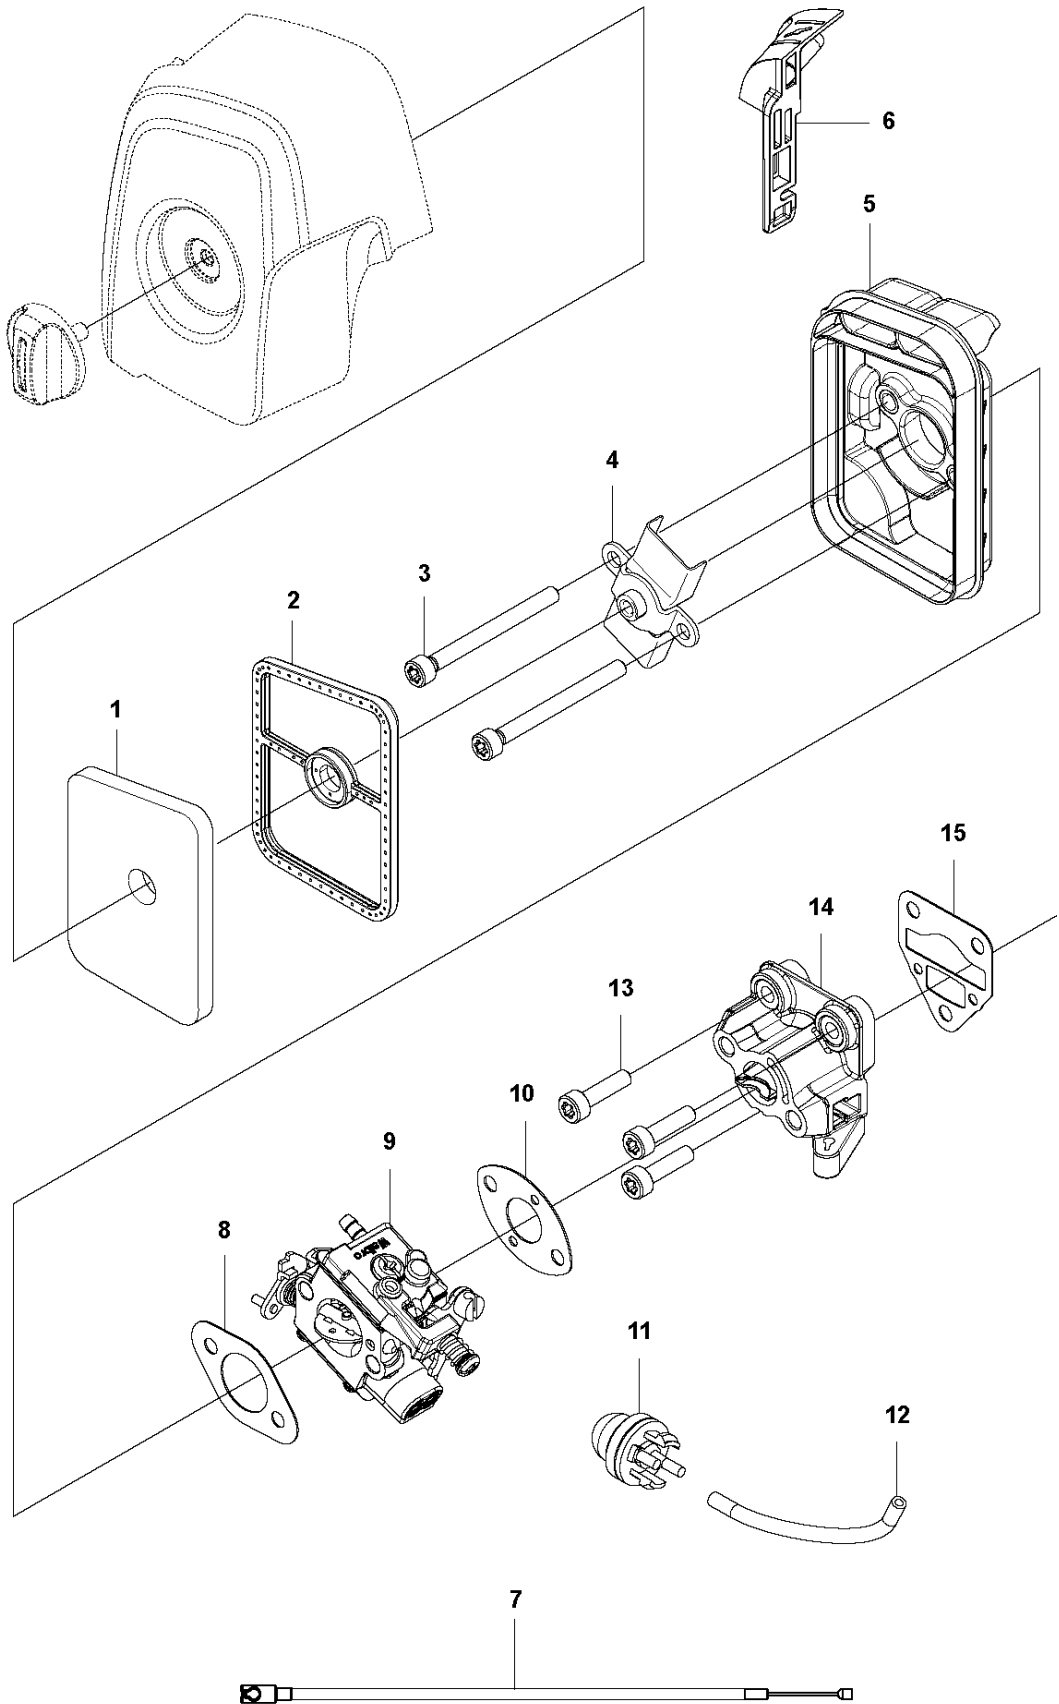

F 525HF3S
CARBURETOR & AIRFILTER

CARBURETOR & AIR FILTER

525 HF3S

Ref	Part No	Description	Remark	QTY KIT
1	581 04 74-01	AIR FILTER		1
2	581 45 18-01	AIR FILTER		1
3	580 46 72-01	BOLT		2
4	585 48 85-01	PLATE		1
5	581 04 70-01	FILTER HOUSING		1
6	577 84 83-01	CHOKE CONTROL		1
7	590 90 00-01	THROTTLE CABLE		1
8	577 88 24-02	GASKET		1
9	584 90 14-01	CARBURETTOR		1
10	576 39 91-02	GASKET		1
11	503 93 66-01	PURGE		1
12	577 05 05-01	PIPE		1
13	504 11 43-01	SCREW		3
14	578 90 83-01	INSULATOR		1
15	576 39 89-01	GASKET		1