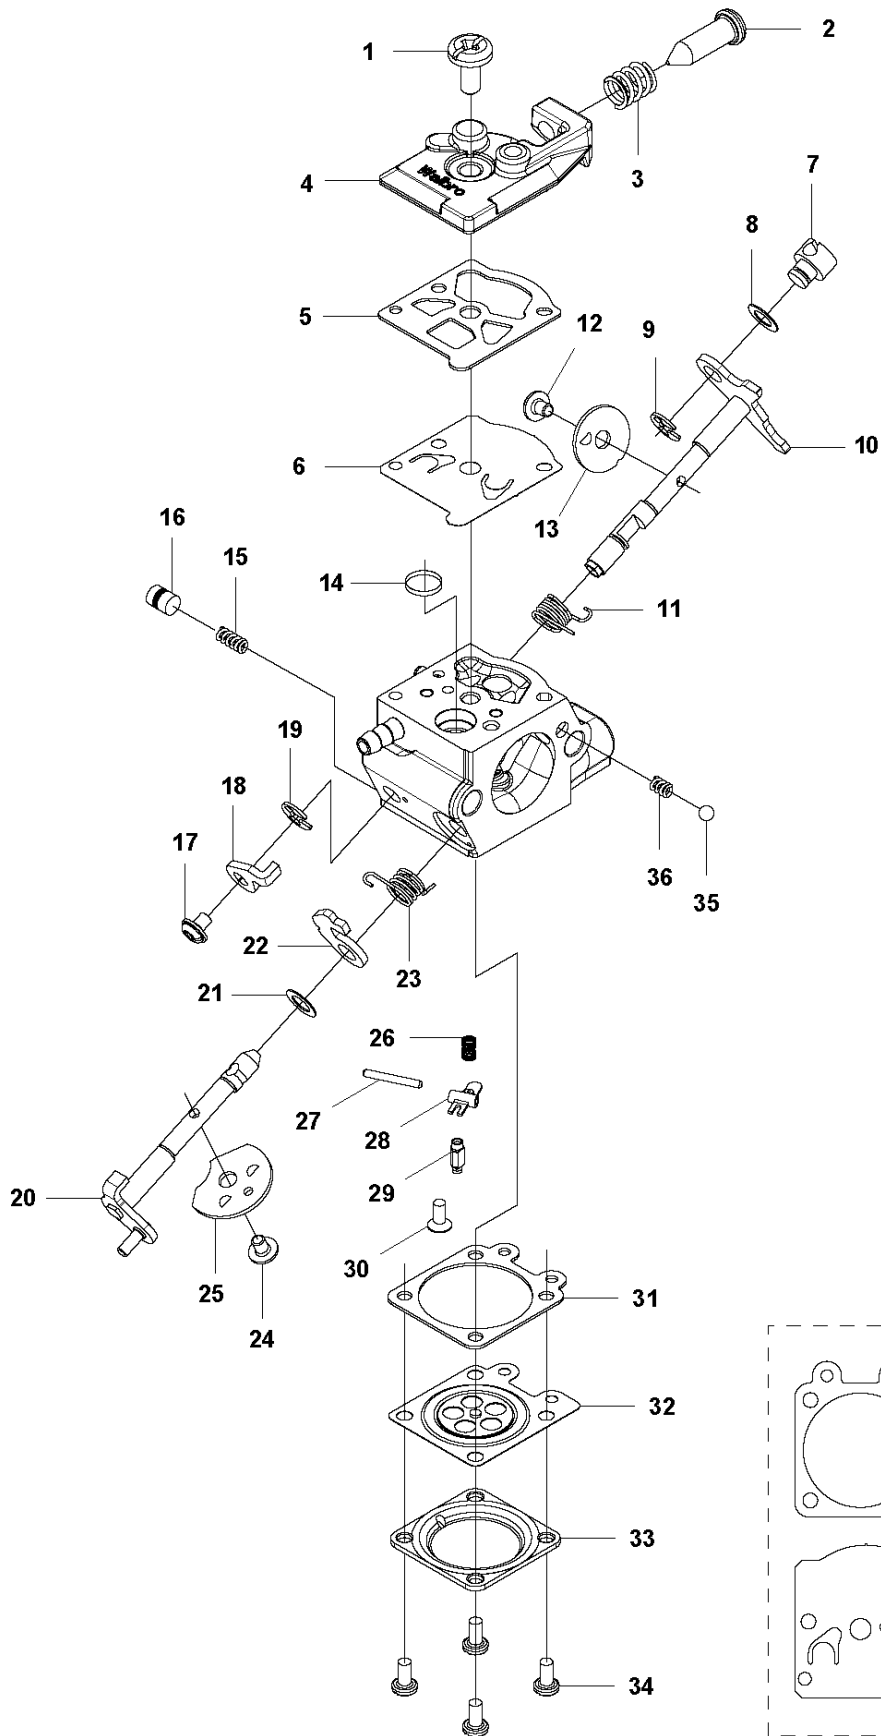

G 525HF3S
STARTER

5

STARTER

525 HF3S

Ref	Part No	Description	Remark	QTY	KIT
1	581 14 65-01	STARTER PULLEY		1	
2	521 60 04-01	E-RING		2	1
3	521 60 03-01	SPRING		2	1
4	521 60 02-01	RATCHET		2	1
5	578 99 25-01	STARTER		1	
6	506 61 30-01	SCREW		1	5
7	579 06 46-01	ROPE		1	5
8	579 06 48-01	STARTER PULLEY		1	5
9	504 11 50-01	SPRING.SPIRAL		1	5
10	575 48 95-01	STARTER HANDLE		1	5
11	577 81 54-01	BOLT		3	
12	579 36 96-01	DECAL		1	

M 525HF3S
CRANK SHAFT

CRANKSHAFT

525 HF3S

Ref	Part No	Description	Remark	QTY KIT
1	576 40 46-01	MUFFLER		1
2	544 25 68-01	SCREW		1
3	506 68 94-01	KEY		1
4	504 12 15-01	SEALING		2
5	506 61 03-01	BEARING		2
6	586 65 66-01	CRANKSHAFT		1
7	576 40 27-01	BEARING		1

N 525HF3S
CARBURETOR

CARBURETOR

525 HF3S

Ref	Part No	Description	Remark	QTY KIT
1	520 97 63-01	SCREW		1
2	577 81 57-01	SCREW		1
3	513 59 32-01	SPRING		1
4	579 19 06-01	COVER		1
5	520 95 48-01	GASKET		1
6	502 21 36-01	DIAPHRAGM PUMP		1
7	513 40 08-01	SWIVEL		1
8	516 52 42-01	WASHER		1
9	506 73 86-01	RETAINER RING		1
10	579 19 07-01	SHAFT		1
11	577 81 55-01	SPRING		1
12	520 75 98-01	SCREW		1
13	520 97 86-01	VALVE		1
14	520 95 70-01	SCREEN		1
15	505 05 79-01	SPRING		1
16	584 90 12-01	PISTON ASSY		1
17	520 75 98-01	SCREW		1
18	579 19 08-01	LEVER		1
19	505 05 65-01	RING		1
20	579 19 10-01	SHAFT		1
21	516 52 42-01	WASHER		1
22	584 90 13-01	LEVER		1
23	579 19 11-01	SPRING		1
24	520 75 98-01	SCREW		1
25	581 15 49-01	VALVE		1
26	578 89 54-01	SPRING		1
27	520 97 74-01	PIN		1
28	577 80 72-01	LEVER		1
29	521 08 54-01	VALVE.INLET		1
30	577 80 71-01	SCREW		1
31	516 97 21-01	GASKET		1
32	577 80 70-01	DIAPHRAGM		1
33	514 18 92-01	COVER		1
34	520 97 88-01	SCREW ASSY		4
35	514 24 26-01	BALL		1
36	514 24 33-01	SPRING.CHOKE		1
37	580 68 48-01	GASKET KIT		1