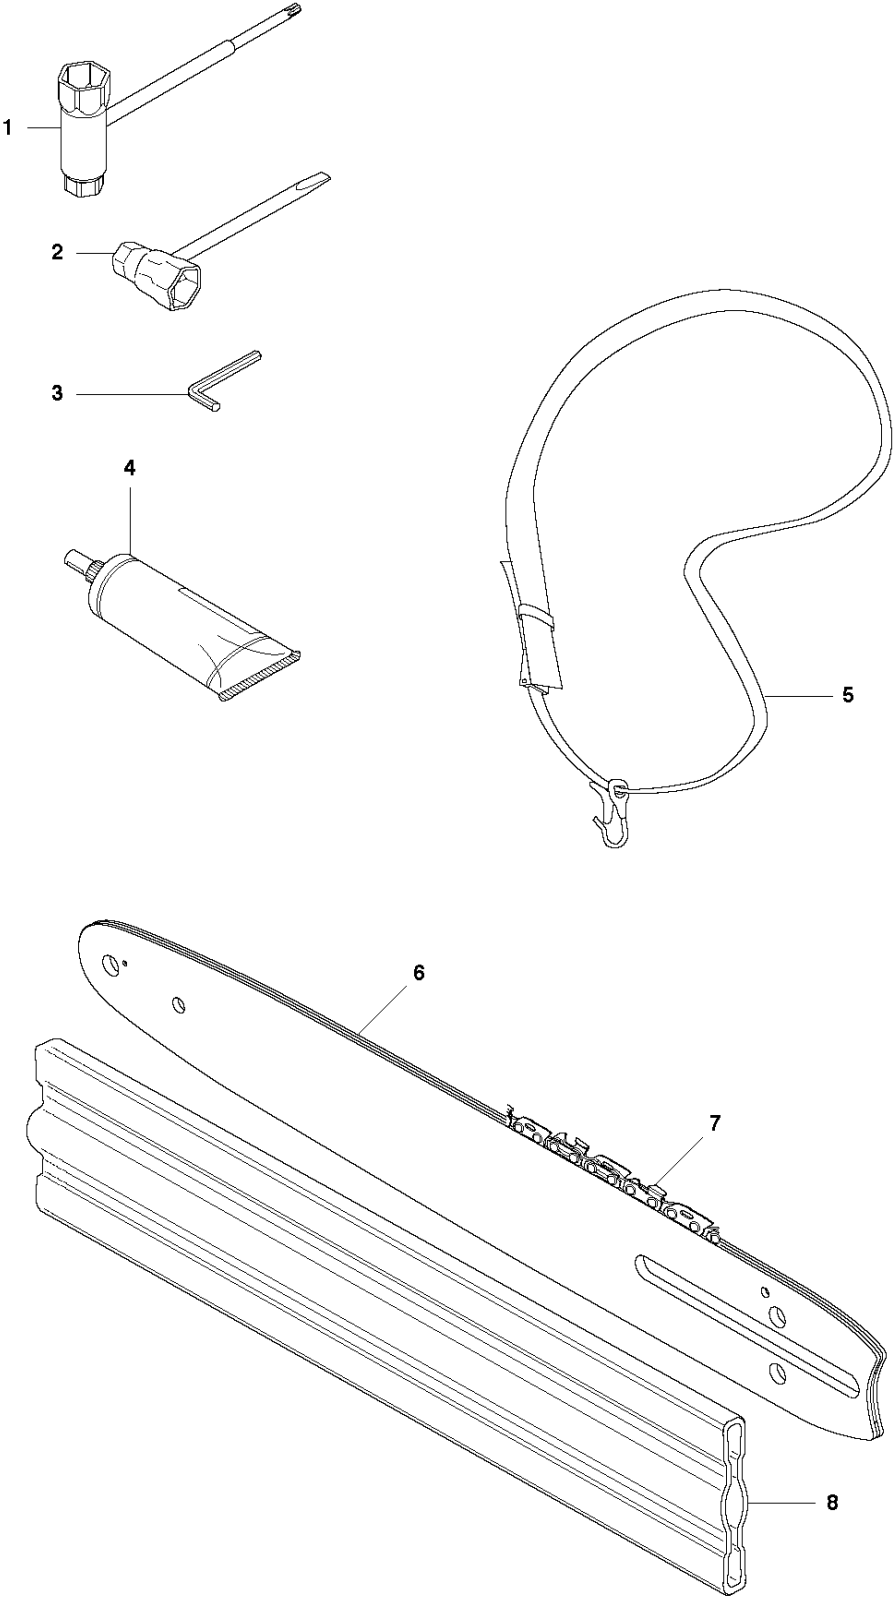

SPARE PARTS LIST

POLE PRUNER/POLE SAWS

525 P4S

N2 525P4S
ACCESSORIES

ACCESSORIES

525 P4S

Ref	Part No	Description	Remark	QTY KIT
1	575 73 82-02	COMBINATION WRENCH		1
2	501 69 17-01	COMBINATION WRENCH		1
3	503 55 86-01	SPANNER		1
4	579 06 49-01	GREASE	100 g	1
5	537 21 62-01	HARNESS		1
6	501 95 92-40	BAR	"(10"")"	1
6	501 95 92-45	BAR	"(12"")"	1
7	576 93 65-40	SAW CHAIN	"(10"")"	1
7	576 93 65-45	SAW CHAIN	"(12"")"	1
8	537 12 99-01	BAR GUARD		1

10

SHAFT

525 P4S

Ref	Part No	Description	Remark	QTY KIT
1	587 95 63-02	TUBE	Ø=24 mm L=1750 mm	1
3	525 75 51-01	SCREW ITXSCFM		1
4	503 94 10-01	HOOK		1
5	731 23 14-01	HEXAGON NUT		1
6	581 16 17-02	DRIVE SHAFT	Ø=7 mm L=1790 mm	1
9	585 94 40-01	DECAL		1
10	522 92 86-02	LABEL		1

SHORT BLOCK

525 P4S

Ref	Part No	Description	Remark	QTY	KIT
1	592 77 64-01	SHORT BLOCK		1	
2	544 25 68-01	SCREW		2	
3	578 78 53-01	PLATE		1	
4	504 11 43-01	SCREW		4	
5	576 59 81-01	SPARK PLUG		1	
6	578 40 81-01	GASKET		1	
7	588 09 82-02	SERVICE KIT		1	
8	576 39 87-02	GASKET		1	7,14
9	506 61 81-01	RING		2	7,14
10	577 91 74-01	PISTON		1	7,14
11	505 04 07-01	PIN		1	7,14
12	576 40 27-01	BEARING		1	7,14
13	505 04 52-01	RING		2	7,14
14	588 09 81-02	SERVICE KIT		1	7
15	577 97 90-01	CYLINDER		1	7
16	577 88 24-02	GASKET		1	
17	576 39 91-02	GASKET		1	
18	576 39 89-01	GASKET		1	
19	504 12 15-01	SEALING		2	
20	506 61 03-01	BEARING		2	
21	506 68 94-01	KEY		1	
22	586 65 66-01	CRANKSHAFT		1	
23	504 11 43-01	SCREW		3	
24	581 30 86-02	CRANKCASE		1	
25	576 39 95-02	GASKET		1	