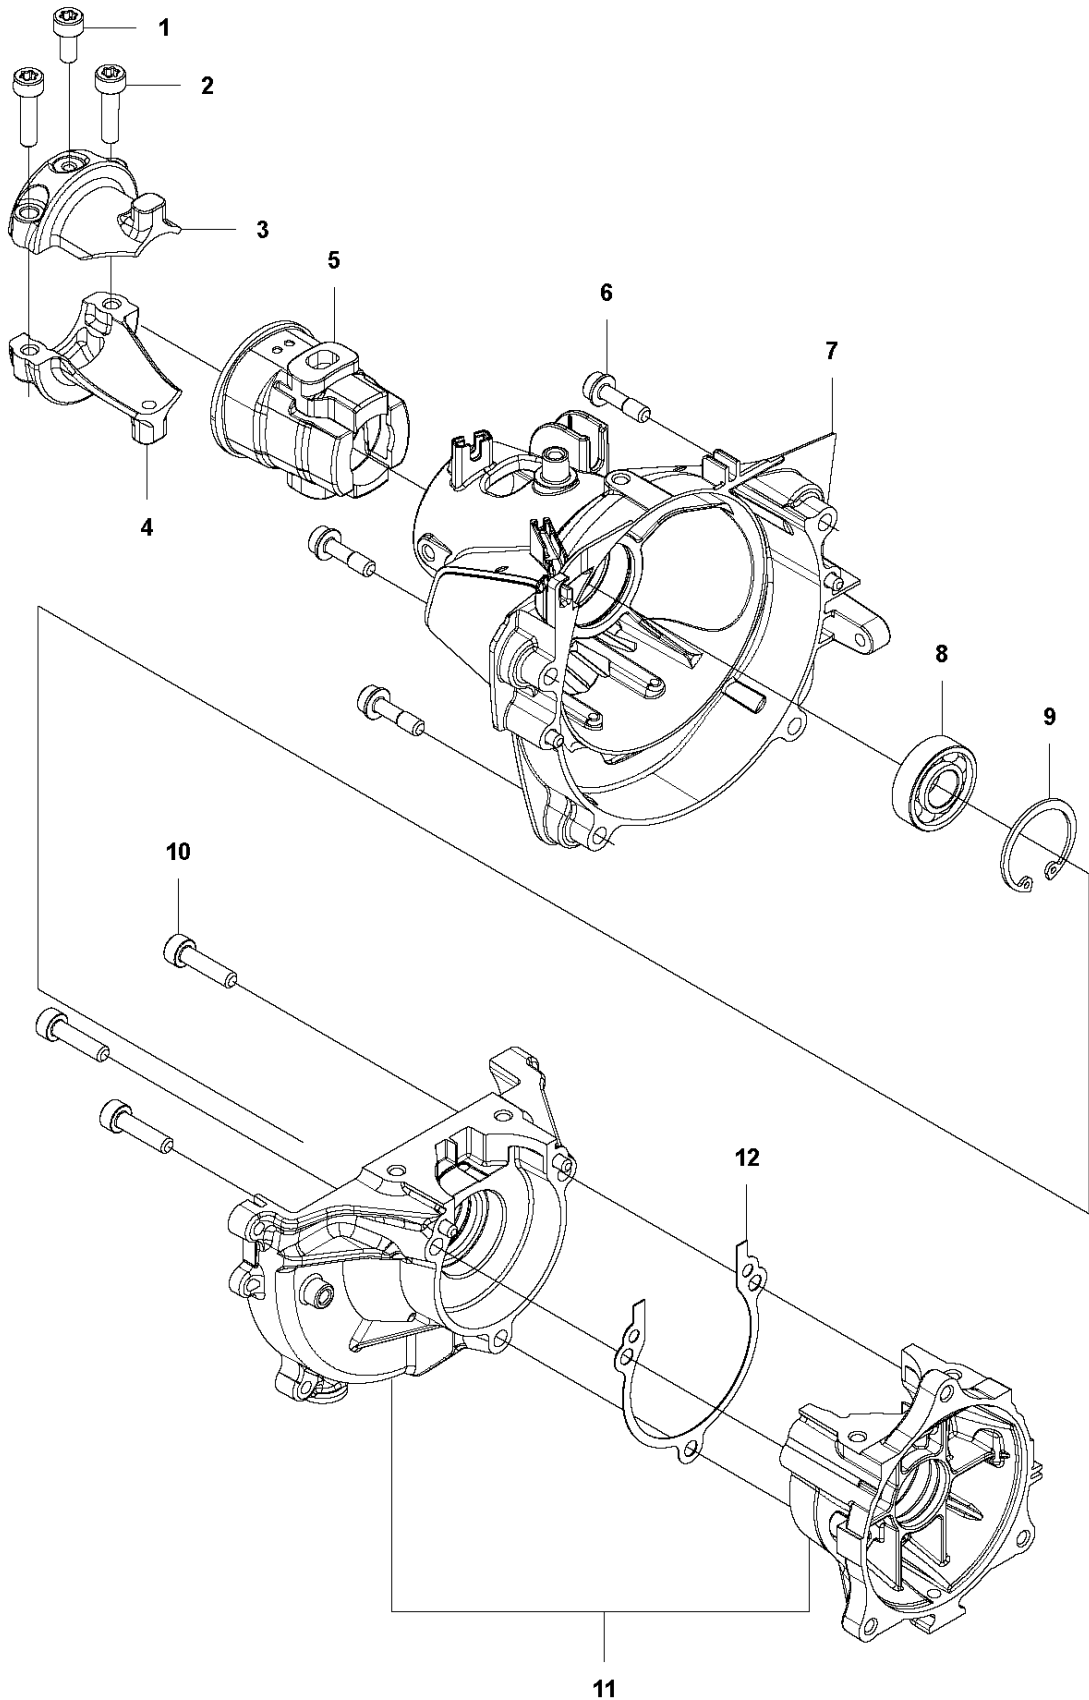

G 525P5S, 525P4S
CRANKCASE

CRANKCASE

525 P4S

Ref	Part No	Description	Remark	QTY KIT
1	525 82 49-14	SCREW ITXSCM		1
2	577 94 20-01	BOLT		2
3	576 42 07-02	BRACKET		1
4	576 42 08-02	BRACKET		1
5	576 42 05-01	CUSHION		1
6	577 81 54-01	BOLT		4
7	588 56 77-01	HOUSING		1
8	525 95 32-01	BEARING		1
9	506 60 99-01	RING		1
10	504 11 43-01	SCREW		3
11	581 30 86-02	CRANKCASE		1
12	576 39 95-02	GASKET		1