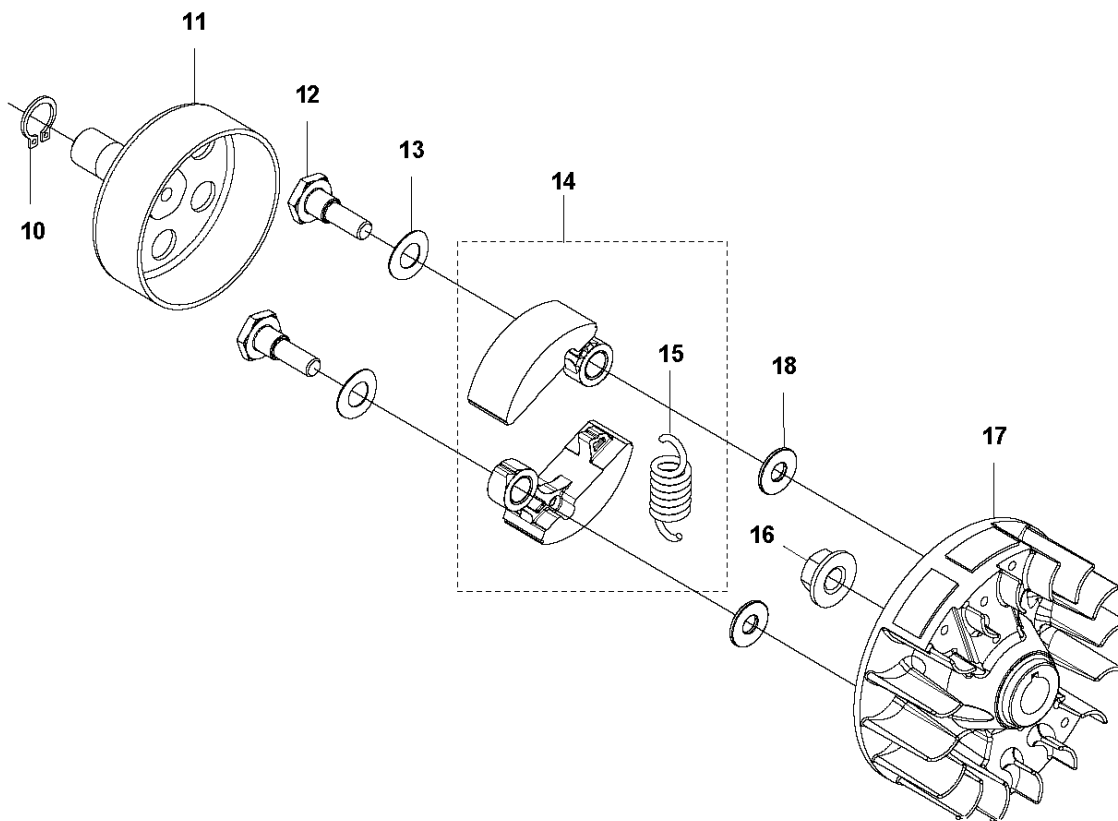

J 525P5S, 525P4S
IGNITION SYSTEM & CLUTCH

IGNITION SYSTEM & CLUTCH

525 P4S

Ref	Part No	Description	Remark	QTY KIT	
1	588 14 15-01	IGNITION COIL		1	
2	584 82 66-01	IGNITION CABLE		1	1
3	579 59 07-01	TUBE		1	1
4	586 10 72-01	SPARK PLUG CAP		1	1
5	580 63 48-01	SPRING		1	1
6	584 96 81-01	SPARK PLUG	BPMR-8Y : NGK	1	
7	521 51 58-01	BOLT		2	
8	521 76 97-01	SPACER		2	
9	577 85 17-01	SHORT CIRCUIT CABLE		1	
10	516 12 41-01	RING		1	
11	581 14 20-01	CLUTCH DRUM		1	
12	513 18 96-01	SCREW		2	
13	521 75 82-01	WASHER		2	
14	577 05 28-01	CLUTCH ASSY		1	
15	576 40 07-01	CLUTCH SPRING		1	14
16	504 11 80-01	NUT		1	
17	578 96 78-01	FLYWHEEL		1	
18	505 05 44-01	WASHER		2