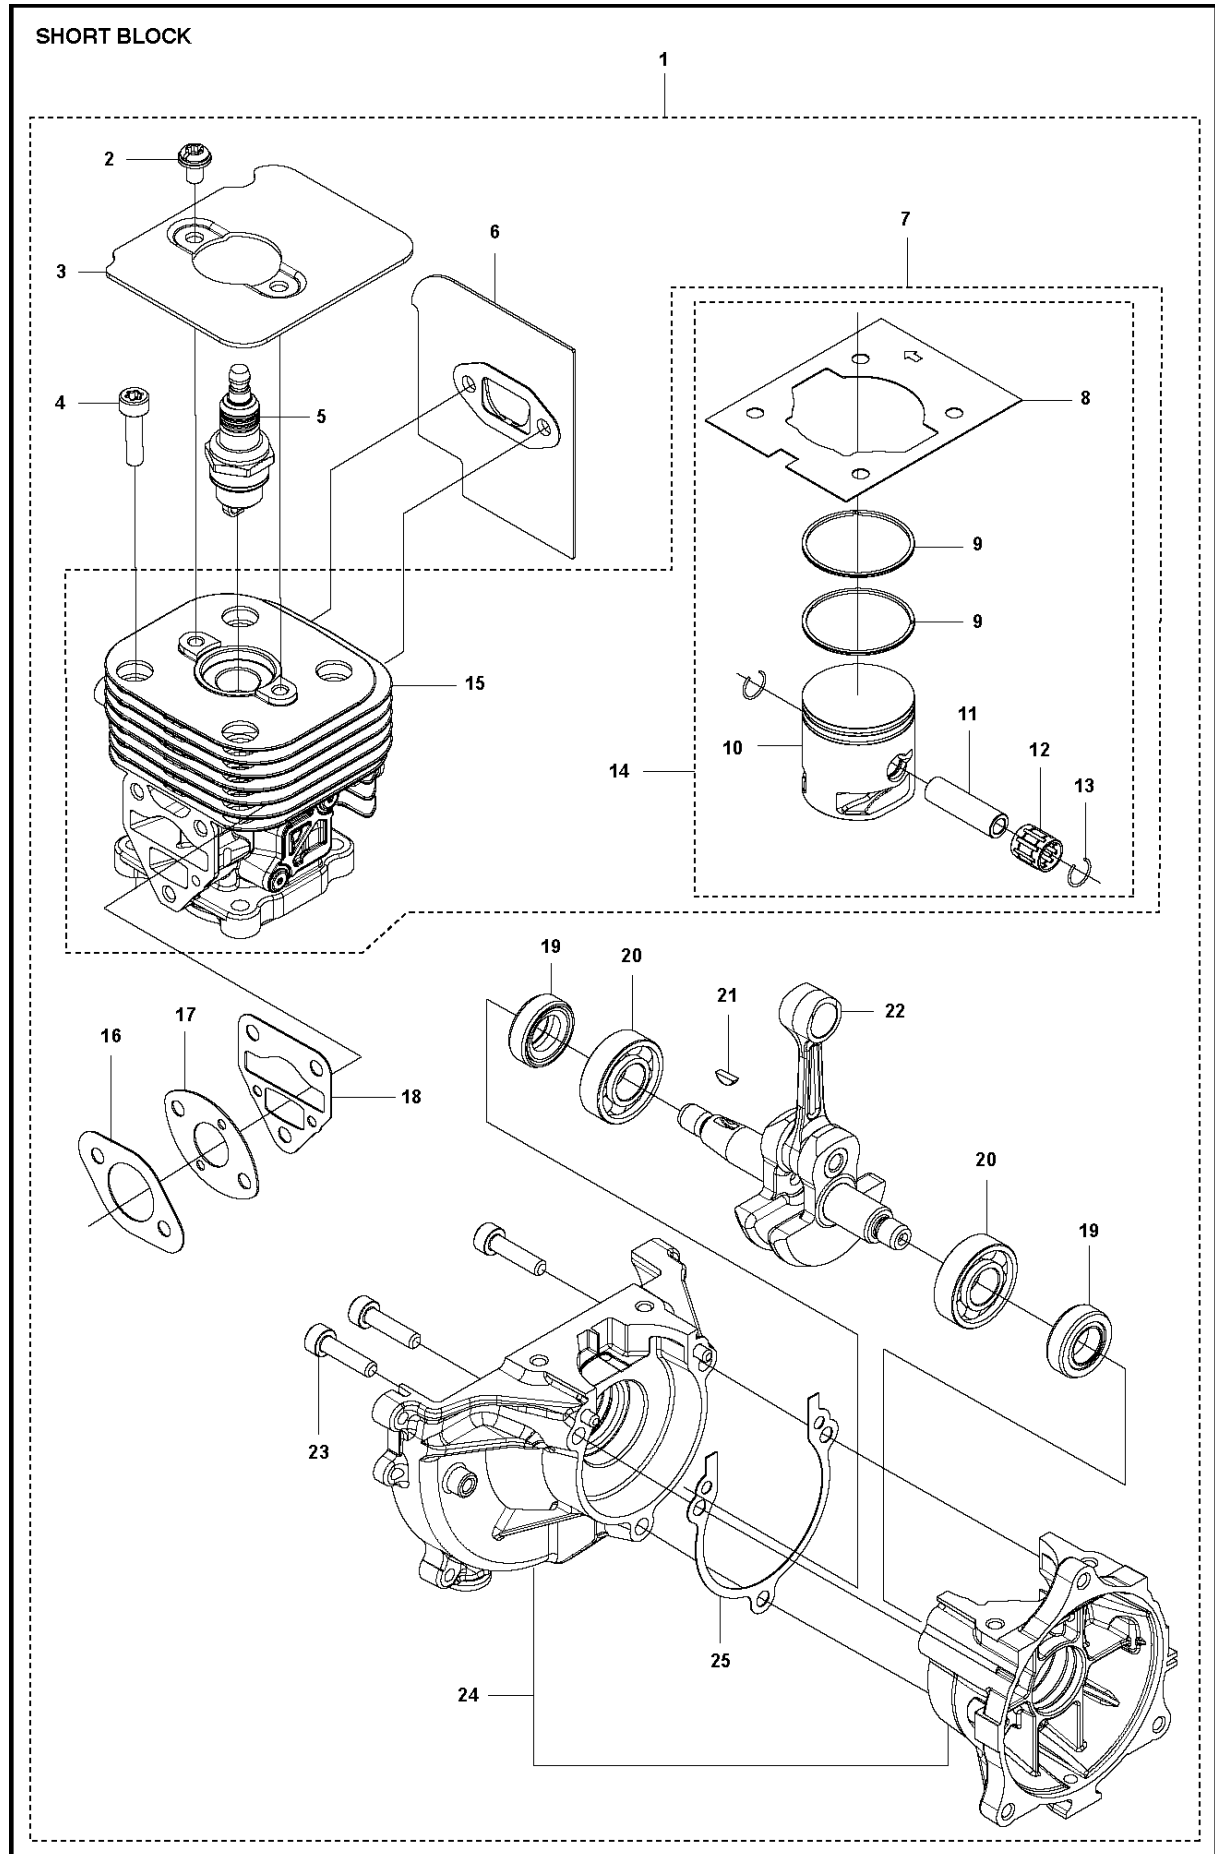

SPARE PARTS LIST

POLE PRUNER/POLE SAWS

525 P4S

N2 525P4S
ACCESSORIES

ACCESSORIES

525 P4S

Ref	Part No	Description	Remark	QTY KIT
1	575 73 82-02	COMBINATION WRENCH		1
2	501 69 17-01	COMBINATION WRENCH		1
3	503 55 86-01	SPANNER		1
4	579 06 49-01	GREASE	100 g	1
5	537 21 62-01	HARNESS		1
6	501 95 92-40	BAR	"(10"")"	1
6	501 95 92-45	BAR	"(12"")"	1
7	576 93 65-40	SAW CHAIN	"(10"")"	1
7	576 93 65-45	SAW CHAIN	"(12"")"	1
8	537 12 99-01	BAR GUARD		1

10

SHAFT

525 P4S

Ref	Part No	Description	Remark	QTY KIT
1	587 95 63-02	TUBE	Ø=24 mm L=1750 mm	1
3	525 75 51-01	SCREW ITXSCFM		1
4	503 94 10-01	HOOK		1
5	731 23 14-01	HEXAGON NUT		1
6	581 16 17-02	DRIVE SHAFT	Ø=7 mm L=1790 mm	1
9	585 94 40-01	DECAL		1
10	522 92 86-02	LABEL		1

SHORT BLOCK

525 P4S

Ref	Part No	Description	Remark	QTY	KIT
1	592 77 64-01	SHORT BLOCK		1	
2	544 25 68-01	SCREW		2	
3	578 78 53-01	PLATE		1	
4	504 11 43-01	SCREW		4	
5	576 59 81-01	SPARK PLUG		1	
6	578 40 81-01	GASKET		1	
7	588 09 82-02	SERVICE KIT		1	
8	576 39 87-02	GASKET		1	7,14
9	506 61 81-01	RING		2	7,14
10	577 91 74-01	PISTON		1	7,14
11	505 04 07-01	PIN		1	7,14
12	576 40 27-01	BEARING		1	7,14
13	505 04 52-01	RING		2	7,14
14	588 09 81-02	SERVICE KIT		1	7
15	577 97 90-01	CYLINDER		1	7
16	577 88 24-02	GASKET		1	
17	576 39 91-02	GASKET		1	
18	576 39 89-01	GASKET		1	
19	504 12 15-01	SEALING		2	
20	506 61 03-01	BEARING		2	
21	506 68 94-01	KEY		1	
22	586 65 66-01	CRANKSHAFT		1	
23	504 11 43-01	SCREW		3	
24	581 30 86-02	CRANKCASE		1	
25	576 39 95-02	GASKET		1	