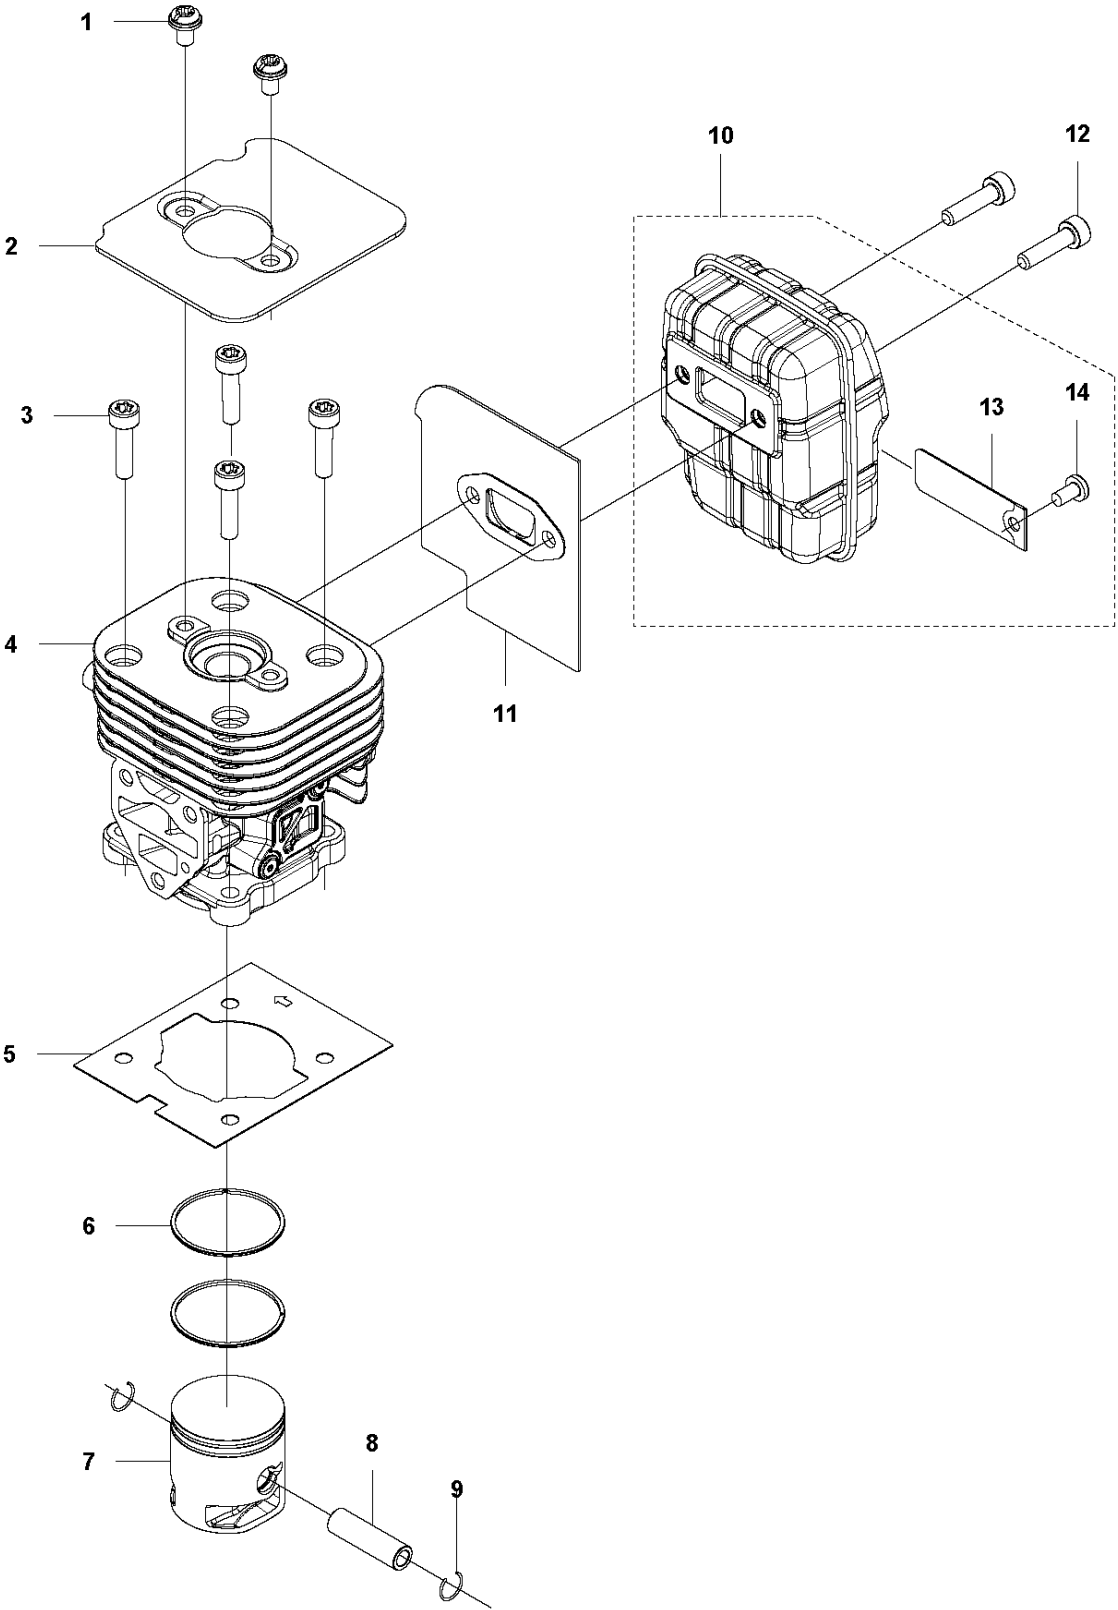

K 525P5S, 525P4S
CYLINDER PISTON & MUFFLER

CYLINDER, PISTON & MUFFLER

525 P4S

Ref	Part No	Description	Remark	QTY	KIT
1	544 25 68-01	SCREW		2	
2	578 78 53-01	PLATE		1	
3	504 11 43-01	SCREW		4	
4	577 97 90-01	CYLINDER		1	
5	576 39 87-02	GASKET		1	
6	506 61 81-01	RING		2	
7	577 91 74-01	PISTON		1	
8	505 04 07-01	PIN		1	
9	505 04 52-01	RING		2	
10	585 24 86-01	MUFFLER		1	
10	580 52 36-01	MUFFLER ASSY	USA	1	
10	585 03 29-01	MUFFLER ASSY	Australia / New Zealand	1	
11	578 40 81-01	GASKET		1	
12	504 11 43-01	SCREW		2	
13	580 51 44-01	SPARK ARRESTER		1	10
14	729 57 74-05	SCREW CRPANT		1	10