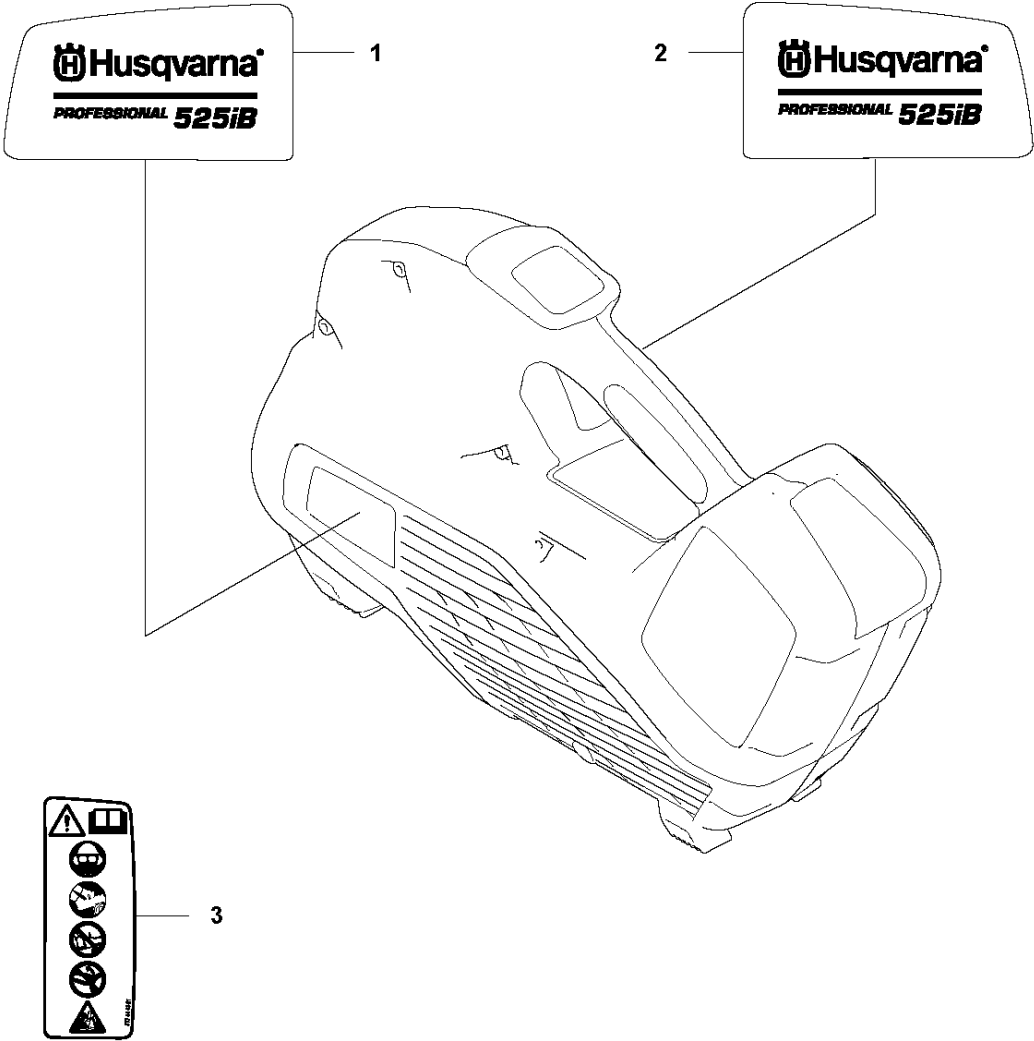

SPARE PARTS LIST

BLOWERS

525iB

A 525iB
CHASSI

Ref	Part No	Description	Remark	QTY	KIT
1	586 10 63-02	TUBE ASSY		1	
2	582 50 16-01	TUBE		1	
3	584 21 37-01	FRAME		1	
4	584 91 47-01	COVER		1	
5	579 21 19-01	SCREW IHSCT		16	15
6	579 56 41-02	THROTTLE CONTROL		1	
7	544 04 20-03	HANDLE INSERT		2	
8	586 51 42-01	EYELET		1	15
9	584 15 74-02	HOUSING		1	
10	584 15 73-02	HOUSING		1	
11	585 48 00-01	SPRING		1	
12	577 99 66-01	PUSH BUTTON		1	
13	576 90 12-01	COVER		1	
14	503 21 28-13	SCREW CCRPANT		1	
15	588 00 97-01	KIT		1	

B 525iB
DECALS

DECALS

525iB

Ref	Part No	Description	Remark	QTY KIT
1	586 83 41-06	DECAL		1
2	586 83 42-06	DECAL		1
3	577 84 43-01	DECAL		1

C 525iB
ELECTRIC SYSTEM

ELECTRICAL

525iB

Ref	Part No	Description	Remark	QTY	KIT
1	587 94 86-01	CONTROL UNIT		1	
2	582 05 07-01	TRIGGER SWITCH		1	
3	582 83 76-01	WIRING ASSY		1	
4	587 32 72-01	BRACKET		1	3
5	503 21 28-13	SCREW CCRPANT		2	
6	586 49 22-01	SPRING		1	8
7	586 96 39-01	WIRING ASSY		1	
8	588 00 98-01	KIT		1	
9	593 81 30-01	CONNECTOR		1	3