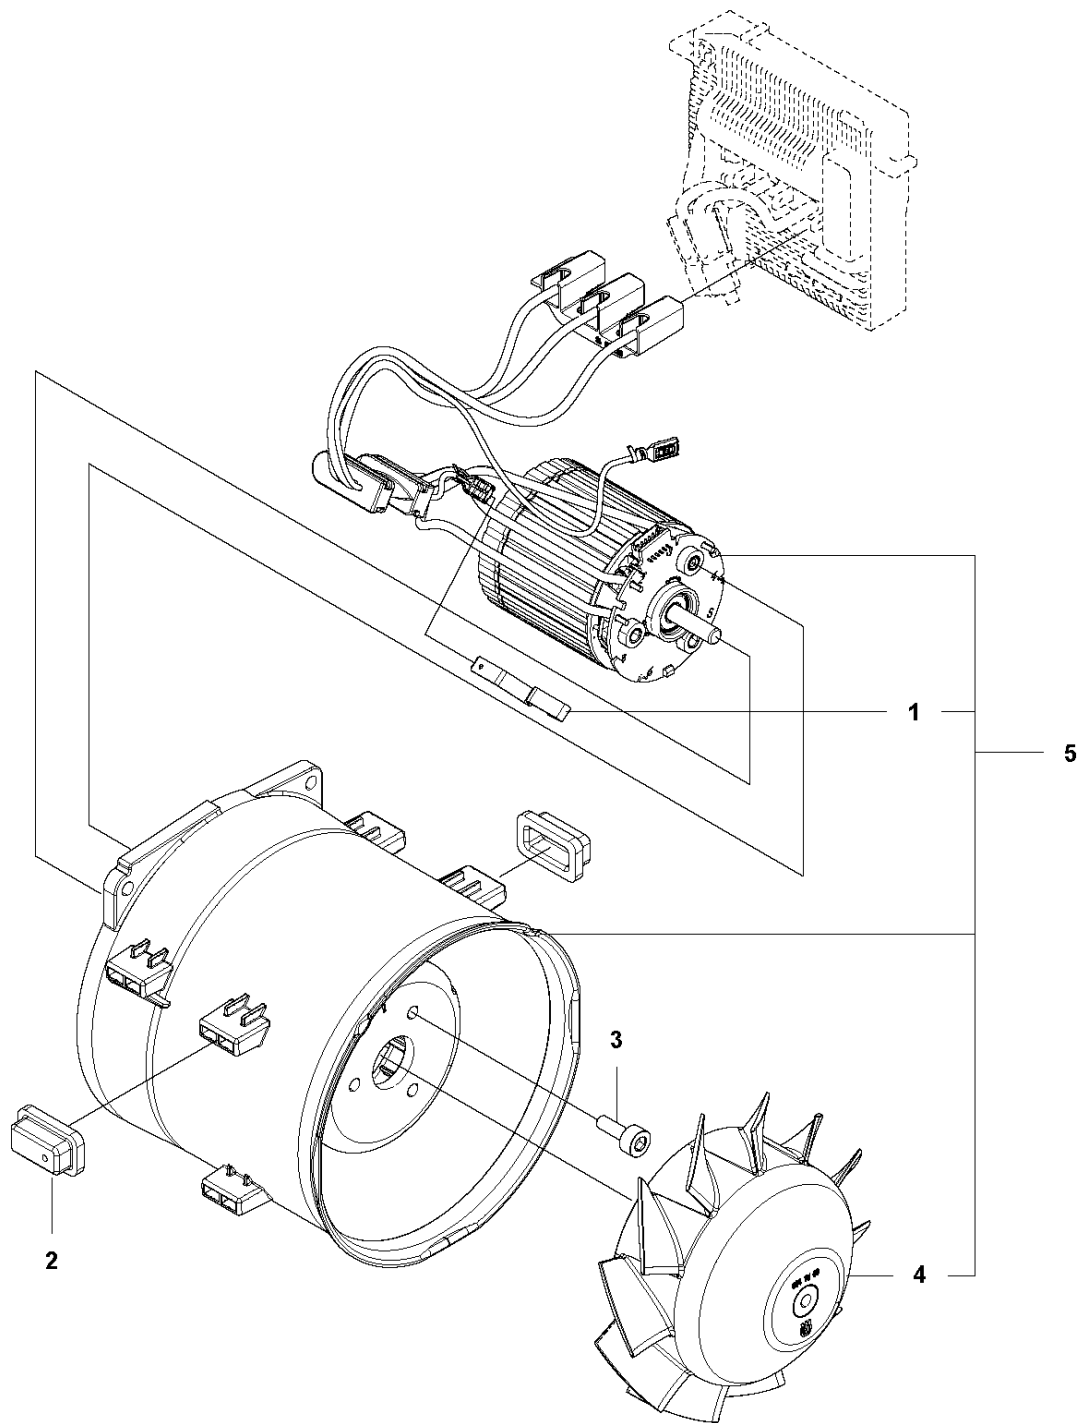

SPARE PARTS LIST

BLOWERS

525iB

A 525iB
CHASSI

Ref	Part No	Description	Remark	QTY	KIT
1	586 10 63-02	TUBE ASSY		1	
2	582 50 16-01	TUBE		1	
3	584 21 37-01	FRAME		1	
4	584 91 47-01	COVER		1	
5	579 21 19-01	SCREW IHSCT		16	15
6	579 56 41-02	THROTTLE CONTROL		1	
7	544 04 20-03	HANDLE INSERT		2	
8	586 51 42-01	EYELET		1	15
9	584 15 74-02	HOUSING		1	
10	584 15 73-02	HOUSING		1	
11	585 48 00-01	SPRING		1	
12	577 99 66-01	PUSH BUTTON		1	
13	576 90 12-01	COVER		1	
14	503 21 28-13	SCREW CCRPANT		1	
15	588 00 97-01	KIT		1	

B 525iB
DECALS

DECALS

525iB

Ref	Part No	Description	Remark	QTY KIT
1	586 83 41-06	DECAL		1
2	586 83 42-06	DECAL		1
3	577 84 43-01	DECAL		1

C 525iB
ELECTRIC SYSTEM

ELECTRICAL

525iB

Ref	Part No	Description	Remark	QTY	KIT
1	587 94 86-01	CONTROL UNIT		1	
2	582 05 07-01	TRIGGER SWITCH		1	
3	582 83 76-01	WIRING ASSY		1	
4	587 32 72-01	BRACKET		1	3
5	503 21 28-13	SCREW CCRPANT		2	
6	586 49 22-01	SPRING		1	8
7	586 96 39-01	WIRING ASSY		1	
8	588 00 98-01	KIT		1	
9	593 81 30-01	CONNECTOR		1	3

D 525iB
FAN SYSTEM

Ref	Part No	Description	Remark	QTY	KIT
1	586 49 22-01	SPRING		1	5
2	503 91 10-01	SUSPENSION		6	
3	503 20 25-12	SCREW IHSCM		3	5
4	584 15 60-01	ROTOR		1	5
5	588 00 99-01	MOTOR ASSY		1	

E 525iB
ACCESSORIES

ACCESSORIES

525iB

Ref	Part No	Description	Remark	QTY KIT
1	537 21 62-01	HARNES		1
2	586 10 63-01	TUBE ASSY	Round Nozzle (300mm)	1
3	586 10 63-02	TUBE ASSY	Round Nozzle (400mm)	1
4	589 81 17-01	TUBE ASSY	Nozzle Silencer (400mm)	1
5	579 79 75-01	NOZZLE	Flat Nozzle (600mm)	1