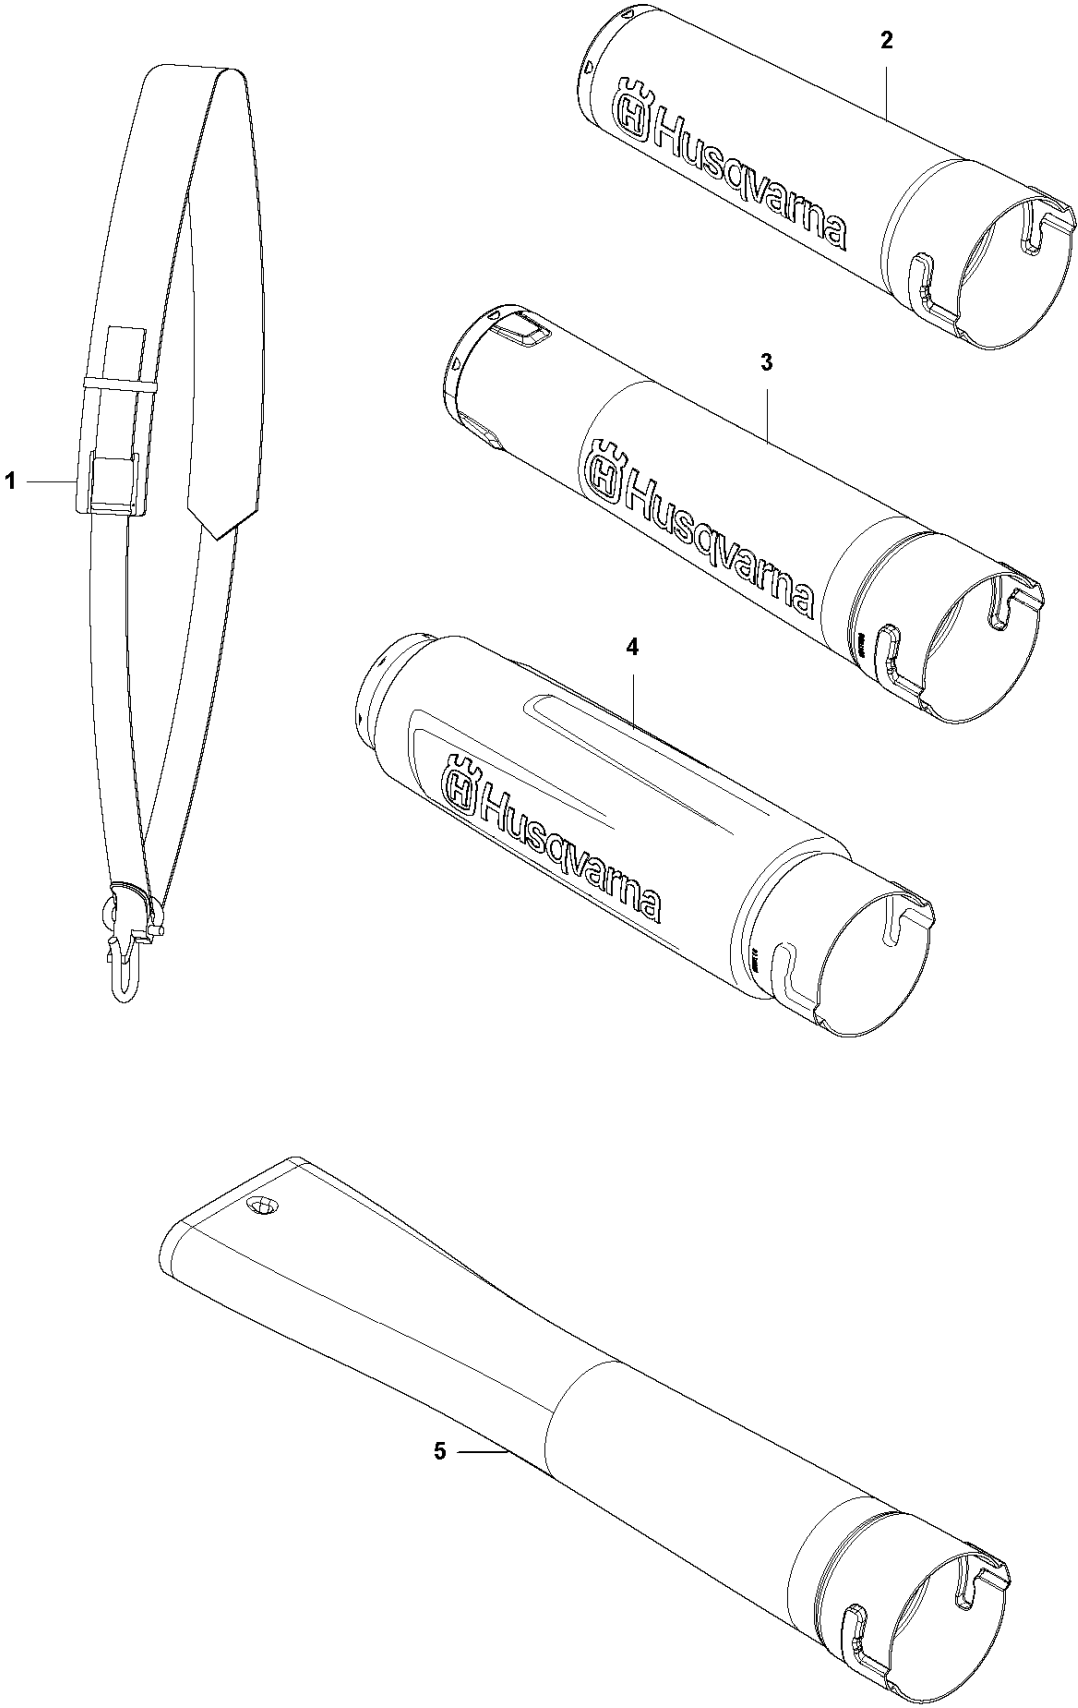

E 525iB
ACCESSORIES

ACCESSORIES

525iB

Ref	Part No	Description	Remark	QTY KIT
1	537 21 62-01	HARNES		1
2	586 10 63-01	TUBE ASSY	Round Nozzle (300mm)	1
3	586 10 63-02	TUBE ASSY	Round Nozzle (400mm)	1
4	589 81 17-01	TUBE ASSY	Nozzle Silencer (400mm)	1
5	579 79 75-01	NOZZLE	Flat Nozzle (600mm)	1