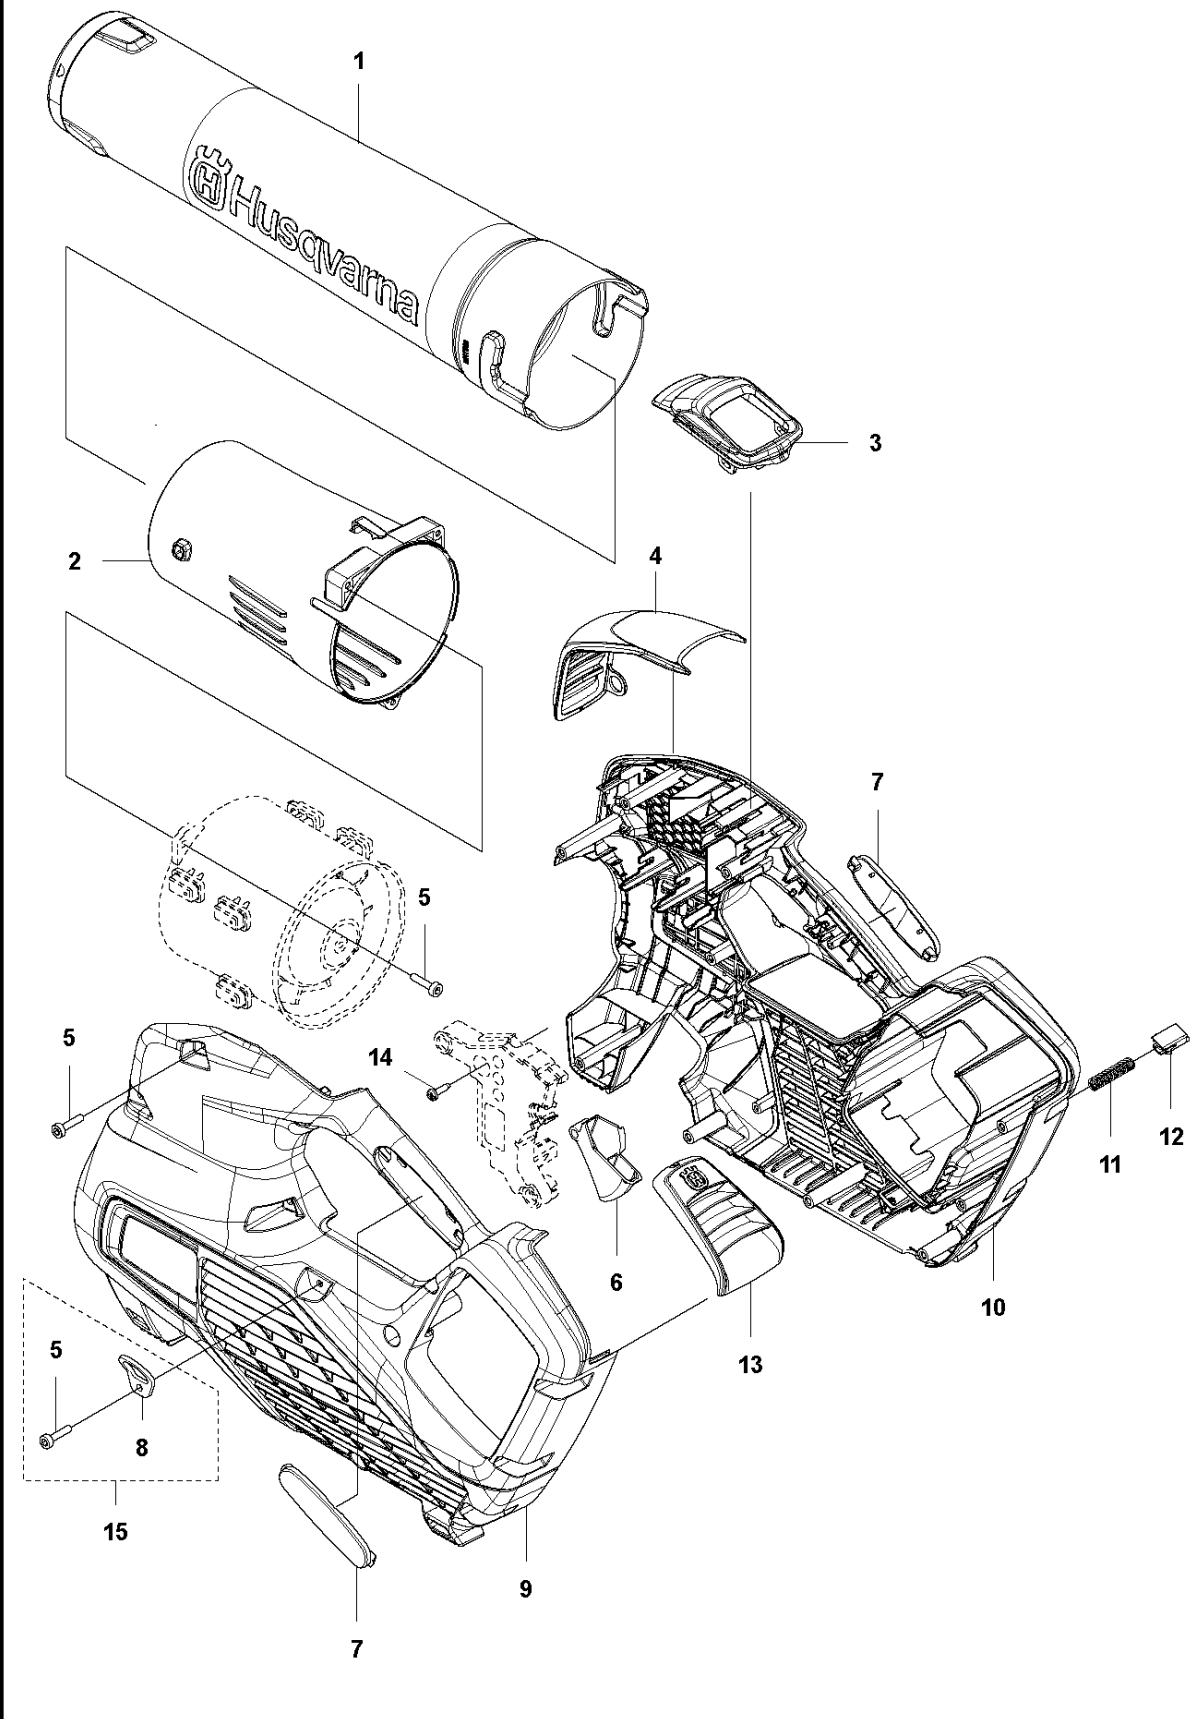

SPARE PARTS LIST

BLOWERS

525iB

A 525iB
CHASSI

Ref	Part No	Description	Remark	QTY	KIT
1	586 10 63-02	TUBE ASSY		1	
2	582 50 16-01	TUBE		1	
3	584 21 37-01	FRAME		1	
4	584 91 47-01	COVER		1	
5	579 21 19-01	SCREW IHSCT		16	15
6	579 56 41-02	THROTTLE CONTROL		1	
7	544 04 20-03	HANDLE INSERT		2	
8	586 51 42-01	EYELET		1	15
9	584 15 74-02	HOUSING		1	
10	584 15 73-02	HOUSING		1	
11	585 48 00-01	SPRING		1	
12	577 99 66-01	PUSH BUTTON		1	
13	576 90 12-01	COVER		1	
14	503 21 28-13	SCREW CCRPANT		1	
15	588 00 97-01	KIT		1	

B 525iB
DECALS

DECALS

525iB

Ref	Part No	Description	Remark	QTY KIT
1	586 83 41-06	DECAL		1
2	586 83 42-06	DECAL		1
3	577 84 43-01	DECAL		1

C 525iB
ELECTRIC SYSTEM

ELECTRICAL

525iB

Ref	Part No	Description	Remark	QTY	KIT
1	587 94 86-01	CONTROL UNIT		1	
2	582 05 07-01	TRIGGER SWITCH		1	
3	582 83 76-01	WIRING ASSY		1	
4	587 32 72-01	BRACKET		1	3
5	503 21 28-13	SCREW CCRPANT		2	
6	586 49 22-01	SPRING		1	8
7	586 96 39-01	WIRING ASSY		1	
8	588 00 98-01	KIT		1	
9	593 81 30-01	CONNECTOR		1	3