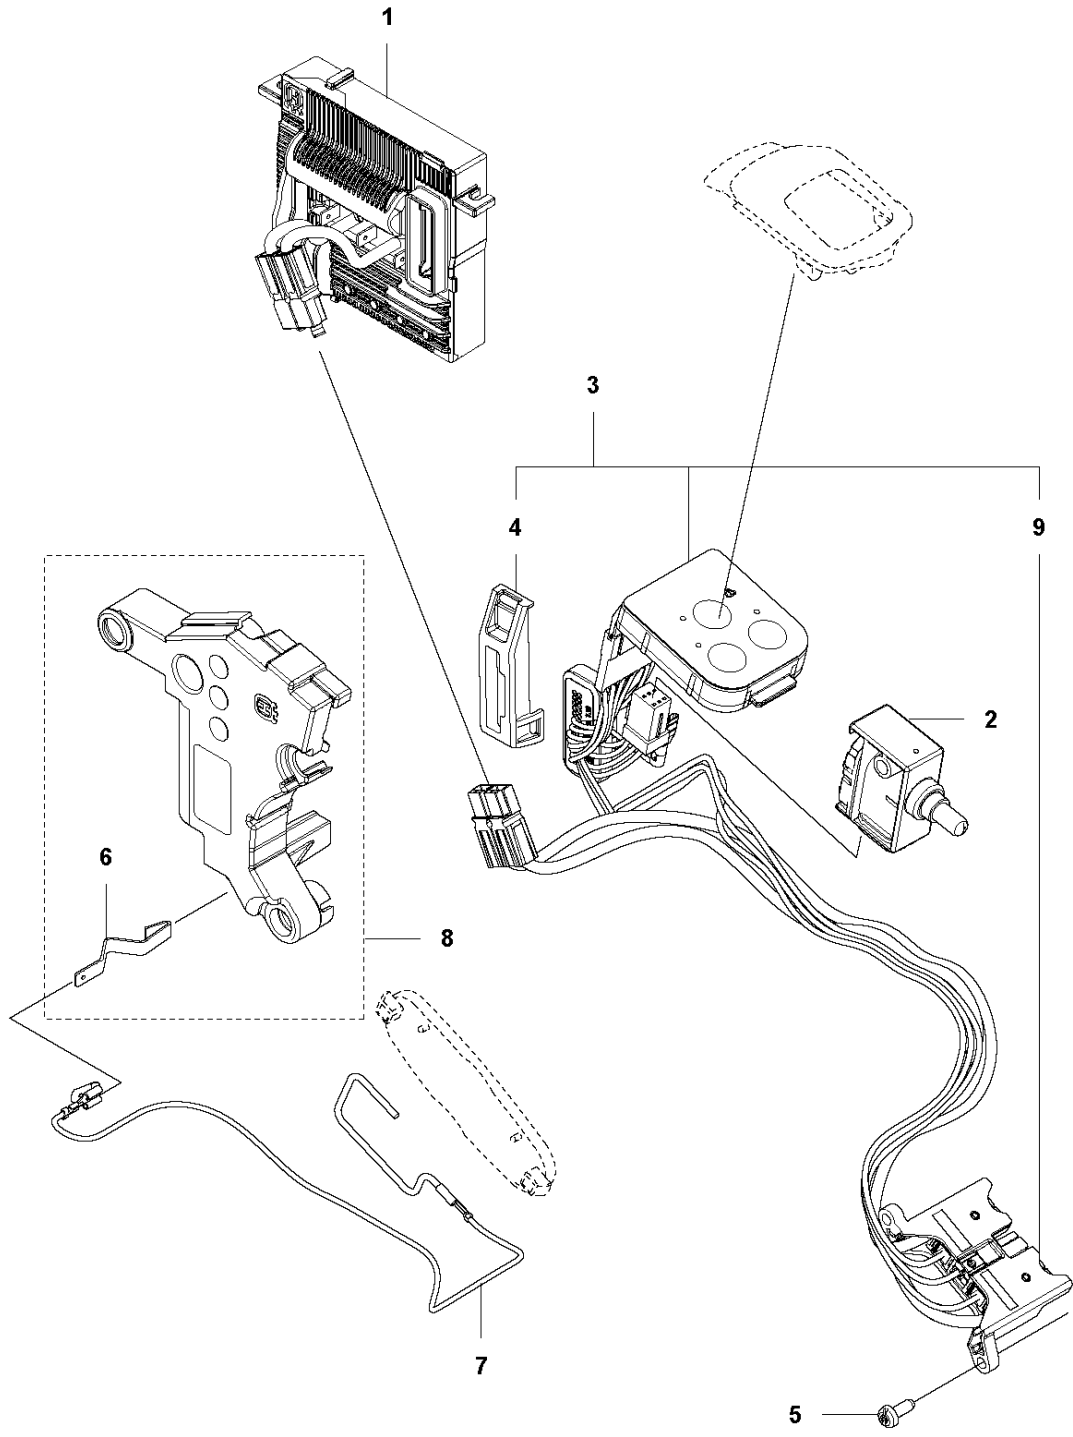

SPARE PARTS LIST

BLOWERS

525iB

A 525iB
CHASSI

Ref	Part No	Description	Remark	QTY	KIT
1	586 10 63-02	TUBE ASSY		1	
2	582 50 16-01	TUBE		1	
3	584 21 37-01	FRAME		1	
4	584 91 47-01	COVER		1	
5	579 21 19-01	SCREW IHSCT		16	15
6	579 56 41-02	THROTTLE CONTROL		1	
7	544 04 20-03	HANDLE INSERT		2	
8	586 51 42-01	EYELET		1	15
9	584 15 74-02	HOUSING		1	
10	584 15 73-02	HOUSING		1	
11	585 48 00-01	SPRING		1	
12	577 99 66-01	PUSH BUTTON		1	
13	576 90 12-01	COVER		1	
14	503 21 28-13	SCREW CCRPANT		1	
15	588 00 97-01	KIT		1	

B 525iB
DECALS

DECALS

525iB

Ref	Part No	Description	Remark	QTY KIT
1	586 83 41-06	DECAL		1
2	586 83 42-06	DECAL		1
3	577 84 43-01	DECAL		1

C 525iB
ELECTRIC SYSTEM

ELECTRICAL

525iB

Ref	Part No	Description	Remark	QTY	KIT
1	587 94 86-01	CONTROL UNIT		1	
2	582 05 07-01	TRIGGER SWITCH		1	
3	582 83 76-01	WIRING ASSY		1	
4	587 32 72-01	BRACKET		1	3
5	503 21 28-13	SCREW CCRPANT		2	
6	586 49 22-01	SPRING		1	8
7	586 96 39-01	WIRING ASSY		1	
8	588 00 98-01	KIT		1	
9	593 81 30-01	CONNECTOR		1	3

D 525iB
FAN SYSTEM

Ref	Part No	Description	Remark	QTY	KIT
1	586 49 22-01	SPRING		1	5
2	503 91 10-01	SUSPENSION		6	
3	503 20 25-12	SCREW IHSCM		3	5
4	584 15 60-01	ROTOR		1	5
5	588 00 99-01	MOTOR ASSY		1	

E 525iB
ACCESSORIES

ACCESSORIES

525iB

Ref	Part No	Description	Remark	QTY KIT
1	537 21 62-01	HARNES		1
2	586 10 63-01	TUBE ASSY	Round Nozzle (300mm)	1
3	586 10 63-02	TUBE ASSY	Round Nozzle (400mm)	1
4	589 81 17-01	TUBE ASSY	Nozzle Silencer (400mm)	1
5	579 79 75-01	NOZZLE	Flat Nozzle (600mm)	1