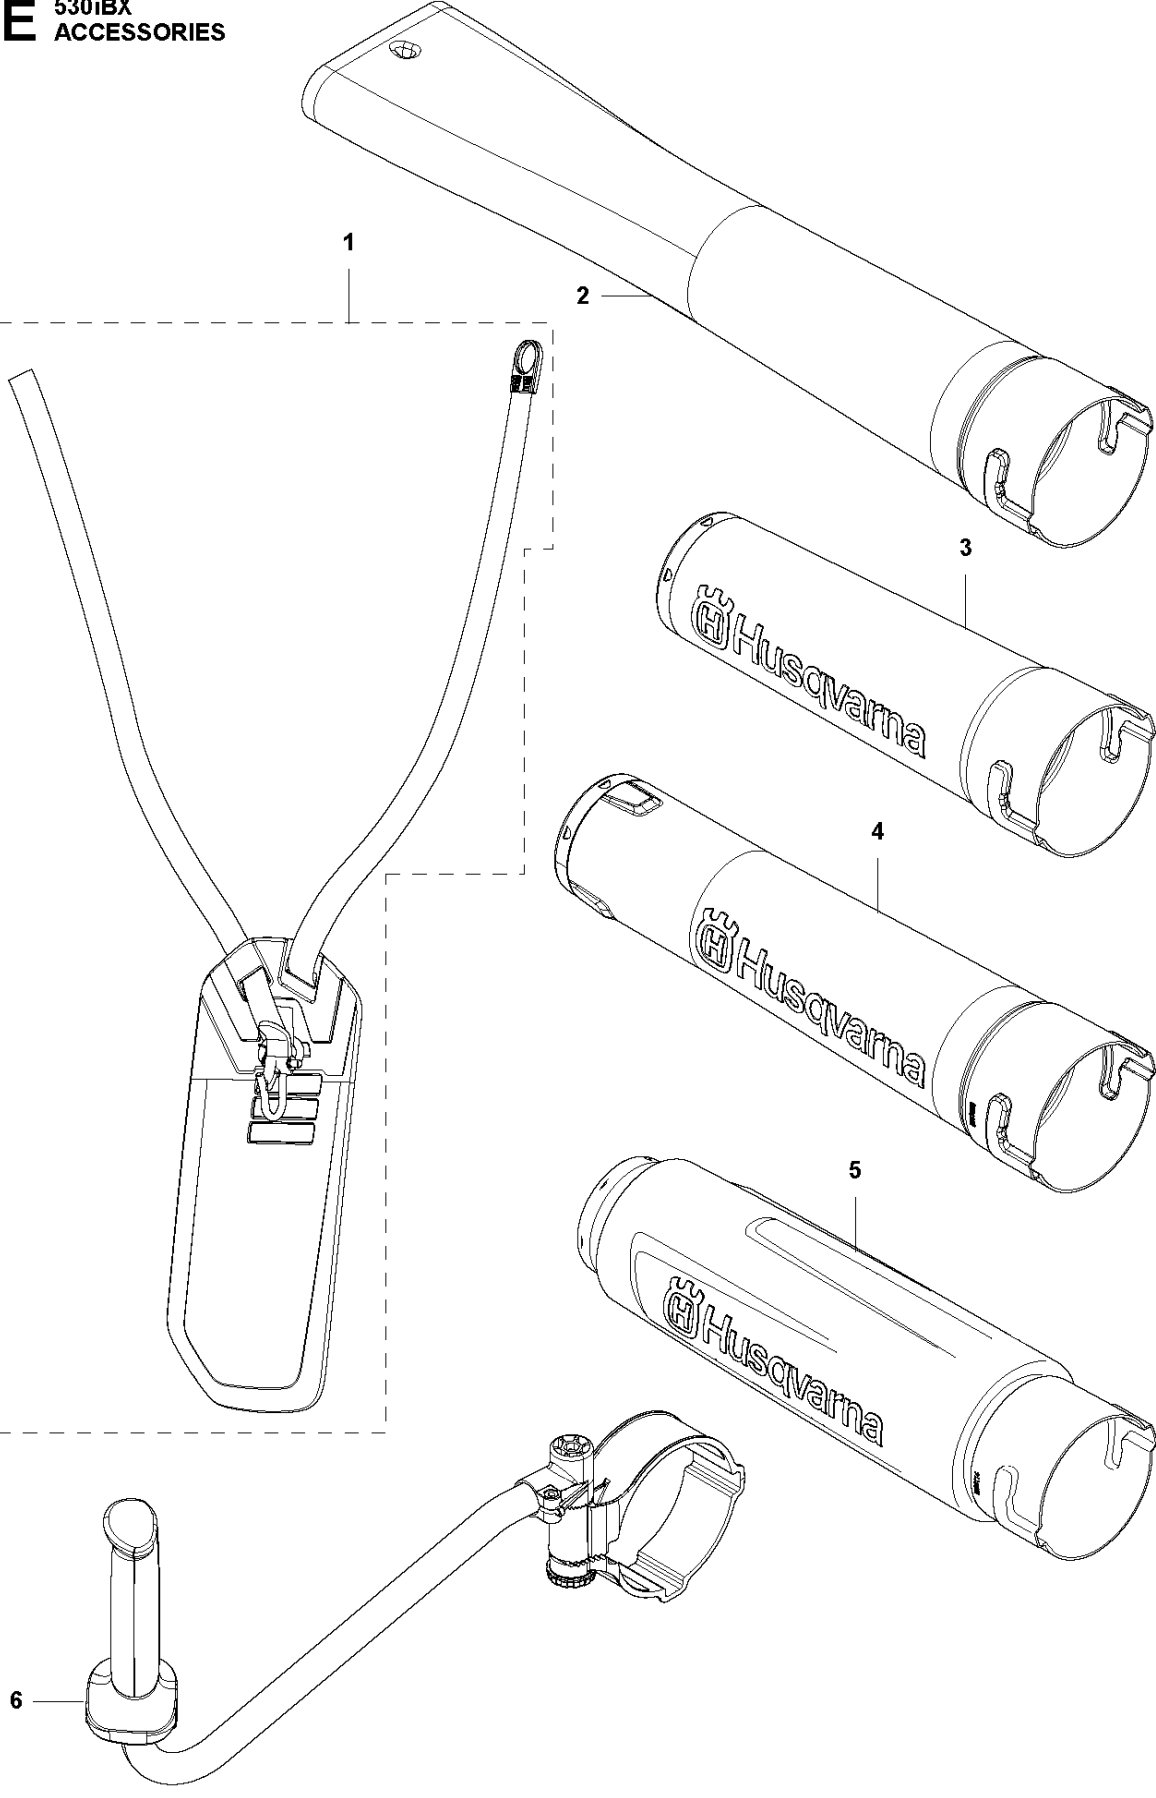

E 530iBX
ACCESSORIES

ACCESSORIES

530iBX

Ref	Part No	Description	Remark	QTY KIT
1	587 83 40-01	HIP PAD		1
2	579 79 75-01	NOZZLE		1
3	586 10 63-01	TUBE ASSY		1
4	586 10 63-02	TUBE ASSY		1
5	589 81 17-01	TUBE ASSY		1
6	501 71 51-01	HANDLE ASSY		1