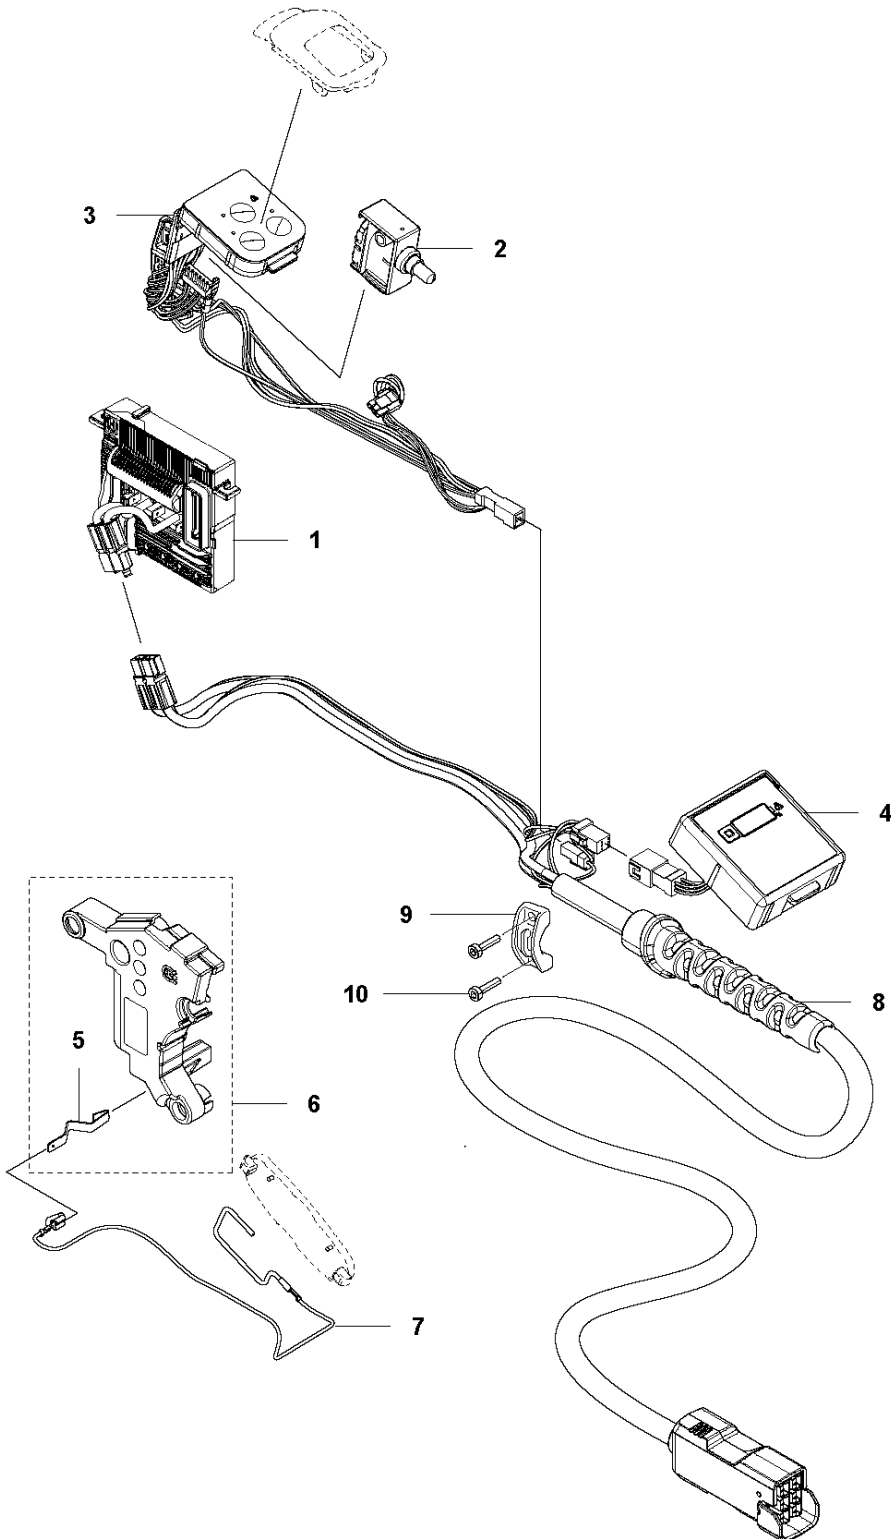

## HOUSING

530iBX

Ref	Part No	Description	Remark	QTY KIT
1	589 81 17-01	TUBE ASSY		1
2	584 15 66-02	TUBE		1
3	584 21 37-01	FRAME		1
4	584 91 47-01	COVER		1
5	579 21 19-01	SCREW IHSCT		13
6	579 56 41-02	THROTTLE CONTROL		1
7	544 04 20-01	HANDLE INSERT		2
8	586 51 42-01	EYELET		1
9	584 15 76-01	HOUSING		1
10	584 15 75-01	HOUSING		1
11	587 20 30-01	COVER		1
12	503 21 28-13	SCREW CCRPANT		1
13	587 98 51-01	INLET		1
14	588 00 97-01	KIT		1

**B** 530iBX  
DECALS

DECALS

530iBX

Ref	Part No	Description	Remark	QTY KIT
1	588 22 66-03	DECAL	DECAL LEFT	1
2	588 22 67-03	DECAL	DECAL RIGHT	1
3	577 84 43-01	DECAL		1

**C** 530iBX  
ELECTRIC SYSTEM

ELECTRICAL

530iBX

Ref	Part No	Description	Remark	QTY KIT
1	587 94 86-01	CONTROL UNIT		1
2	582 05 07-01	TRIGGER SWITCH		1
3	583 79 54-01	WIRING ASSY		1
4	587 97 82-01	DISPLAY		1
5	586 49 22-01	SPRING		2
6	588 00 98-01	KIT		1
7	586 96 39-01	WIRING ASSY		1
8	587 91 73-01	WIRING ASSY		1
9	581 47 23-01	CABLE CLAMP		1
10	579 21 19-01	SCREW IHSCT		2

## ACCESSORIES

530iBX

Ref	Part No	Description	Remark	QTY KIT
1	587 83 40-01	HIP PAD		1
2	579 79 75-01	NOZZLE		1
3	586 10 63-01	TUBE ASSY		1
4	586 10 63-02	TUBE ASSY		1
5	589 81 17-01	TUBE ASSY		1
6	501 71 51-01	HANDLE ASSY		1