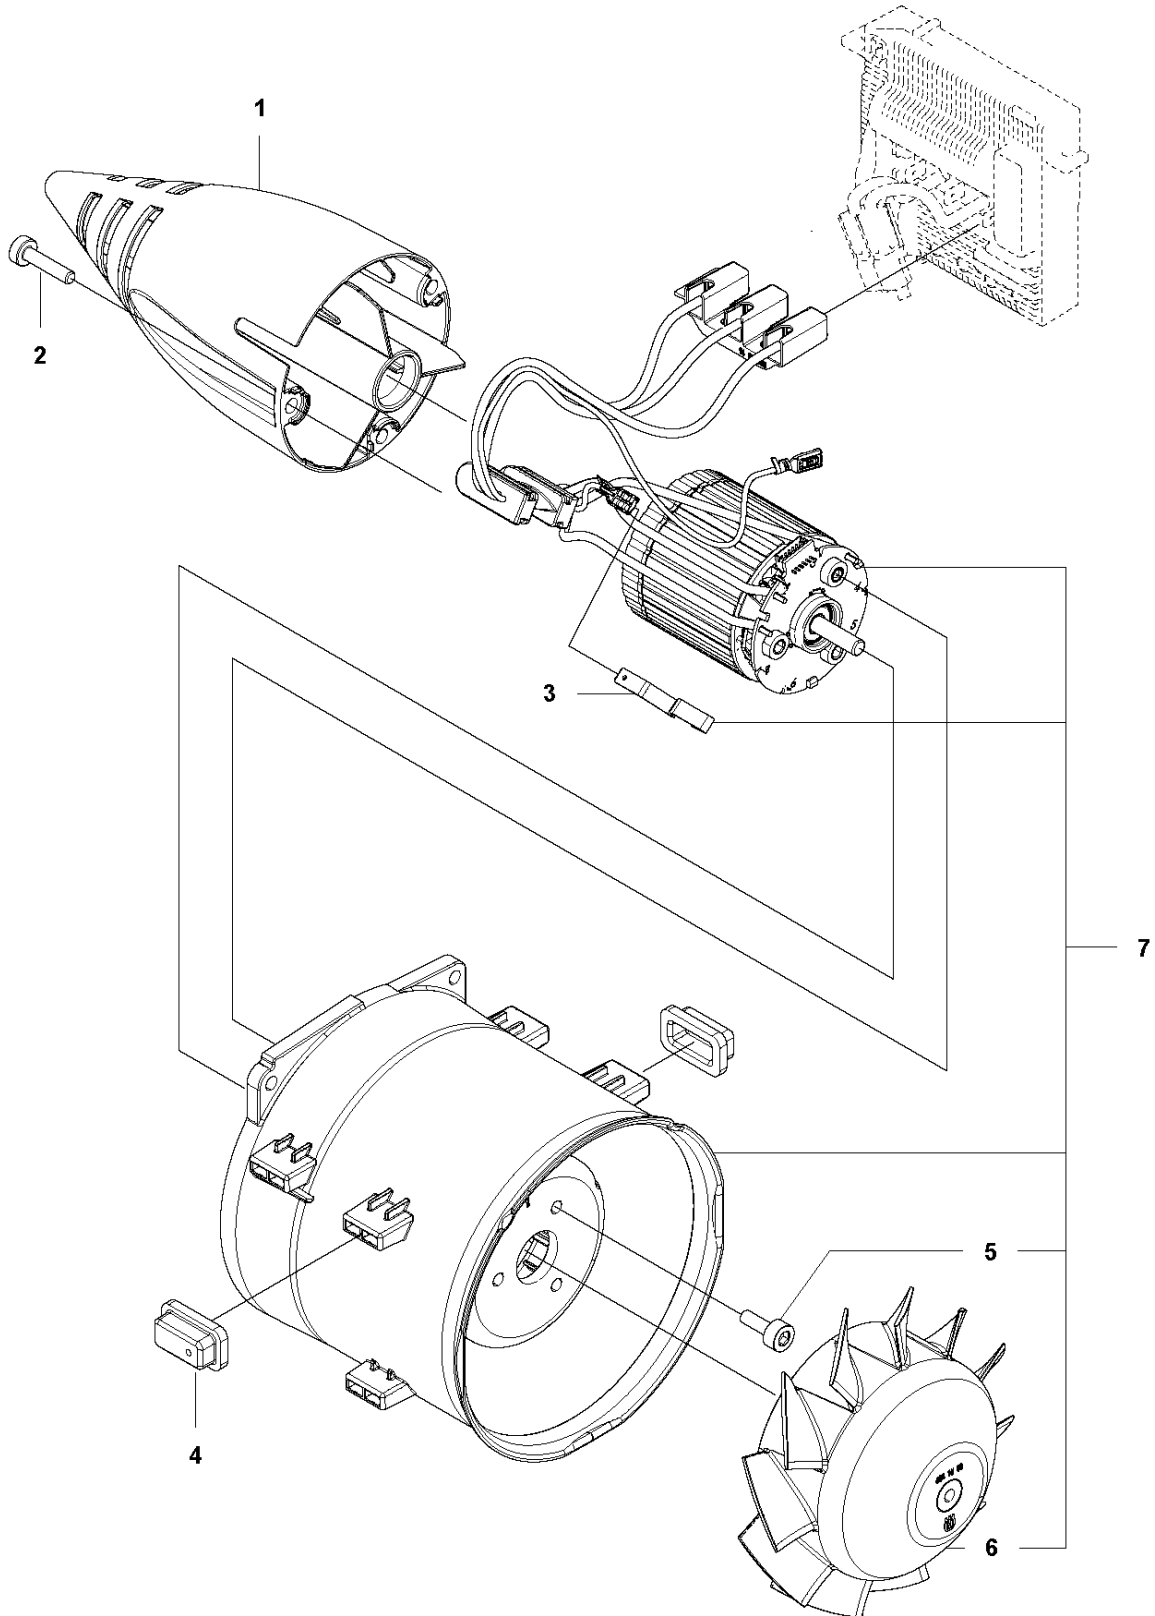

D 530iBX
FAN SYSTEM

Ref	Part No	Description	Remark	QTY KIT
1	584 15 65-01	CONE		1
2	579 21 19-01	SCREW IH SCT		3
3	586 49 22-01	SPRING		1
4	503 91 10-01	SUSPENSION		6
5	503 20 25-12	SCREW IH SCM		3
6	584 15 60-01	ROTOR		1
7	588 00 99-01	MOTOR ASSY		1