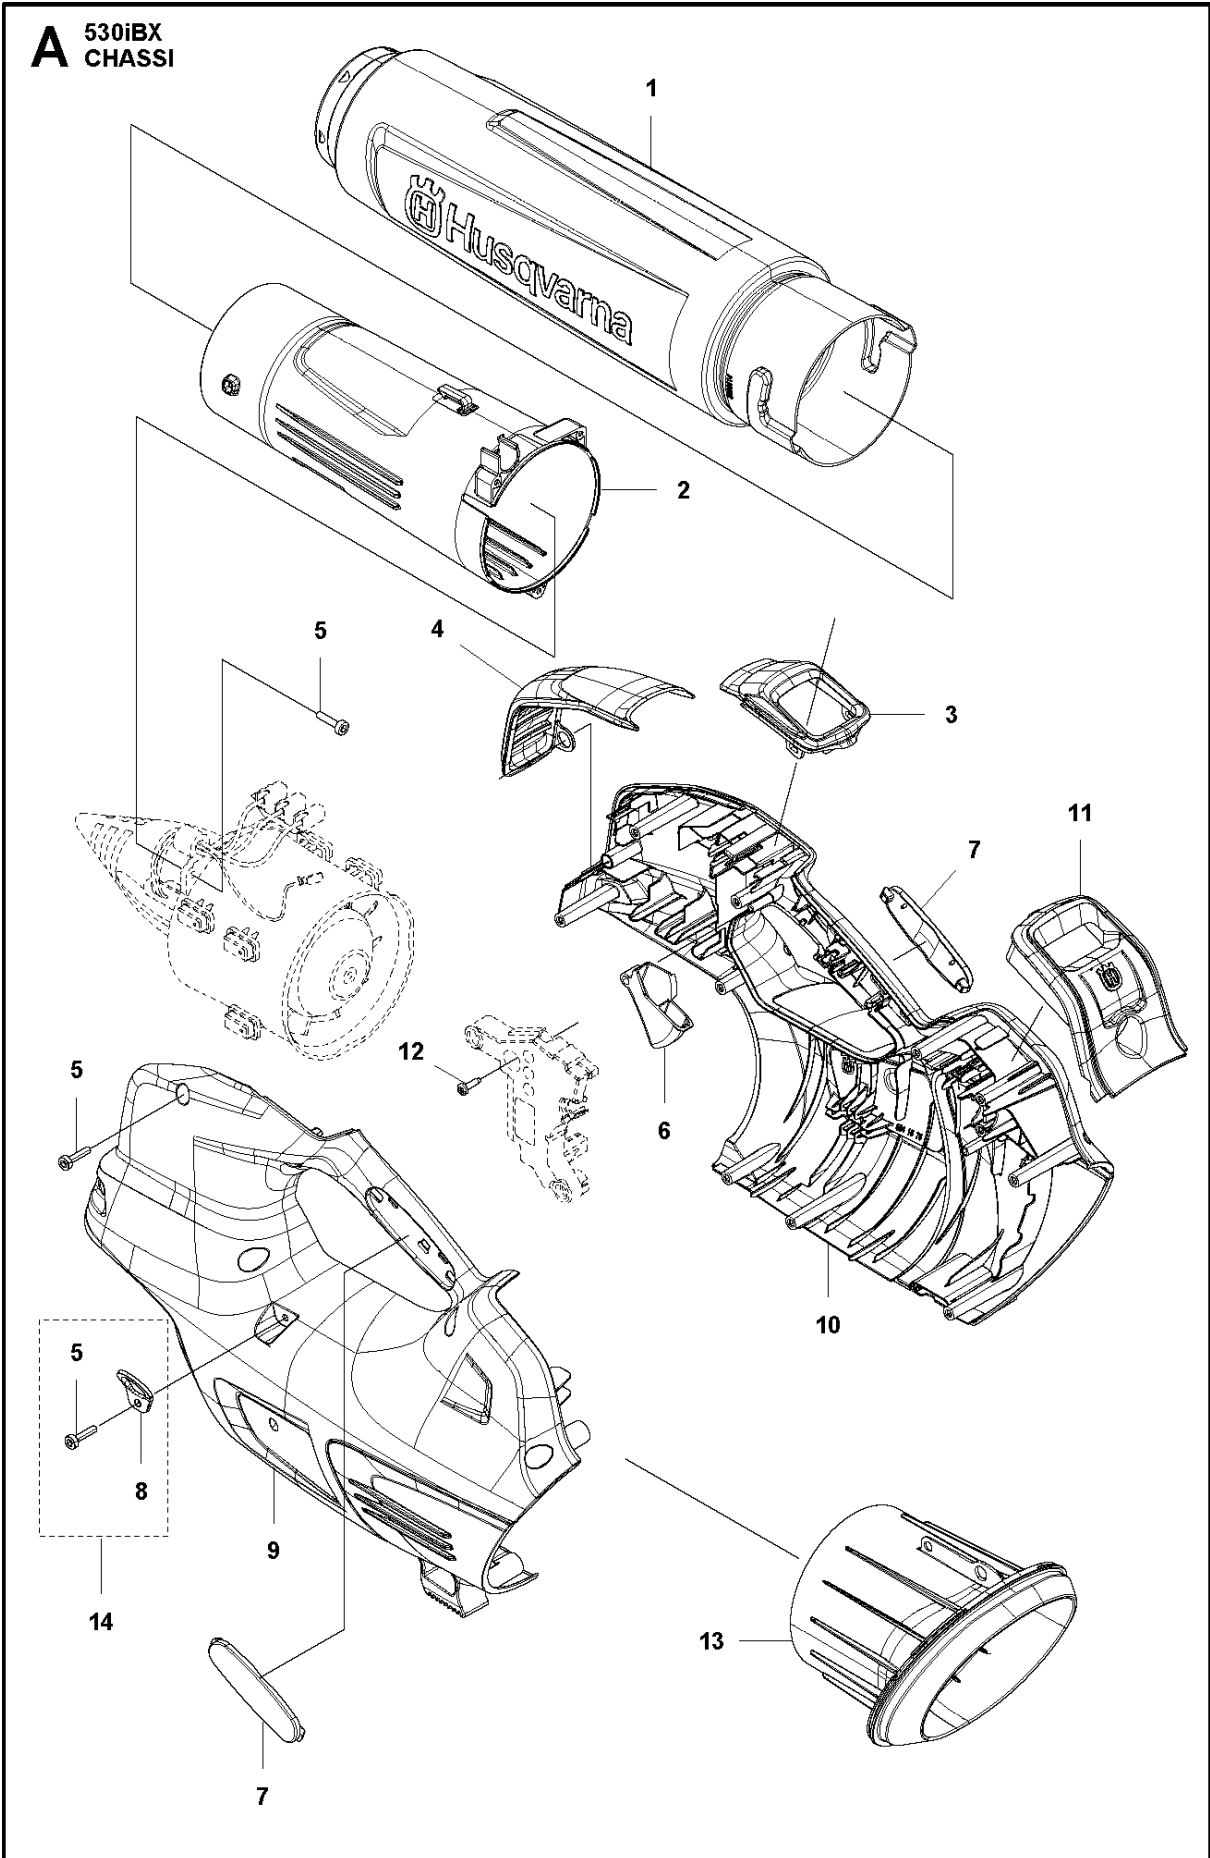

# SPARE PARTS LIST

BLOWERS

530iBX

## HOUSING

530iBX

Ref	Part No	Description	Remark	QTY KIT
1	589 81 17-01	TUBE ASSY		1
2	584 15 66-02	TUBE		1
3	584 21 37-01	FRAME		1
4	584 91 47-01	COVER		1
5	579 21 19-01	SCREW IHSCT		13
6	579 56 41-02	THROTTLE CONTROL		1
7	544 04 20-01	HANDLE INSERT		2
8	586 51 42-01	EYELET		1
9	584 15 76-01	HOUSING		1
10	584 15 75-01	HOUSING		1
11	587 20 30-01	COVER		1
12	503 21 28-13	SCREW CCRPANT		1
13	587 98 51-01	INLET		1
14	588 00 97-01	KIT		1

**B** 530iBX  
DECALS

DECALS

530iBX

Ref	Part No	Description	Remark	QTY KIT
1	588 22 66-03	DECAL	DECAL LEFT	1
2	588 22 67-03	DECAL	DECAL RIGHT	1
3	577 84 43-01	DECAL		1

**C** 530iBX  
ELECTRIC SYSTEM

ELECTRICAL

530iBX

Ref	Part No	Description	Remark	QTY KIT
1	587 94 86-01	CONTROL UNIT		1
2	582 05 07-01	TRIGGER SWITCH		1
3	583 79 54-01	WIRING ASSY		1
4	587 97 82-01	DISPLAY		1
5	586 49 22-01	SPRING		2
6	588 00 98-01	KIT		1
7	586 96 39-01	WIRING ASSY		1
8	587 91 73-01	WIRING ASSY		1
9	581 47 23-01	CABLE CLAMP		1
10	579 21 19-01	SCREW IHSCT		2