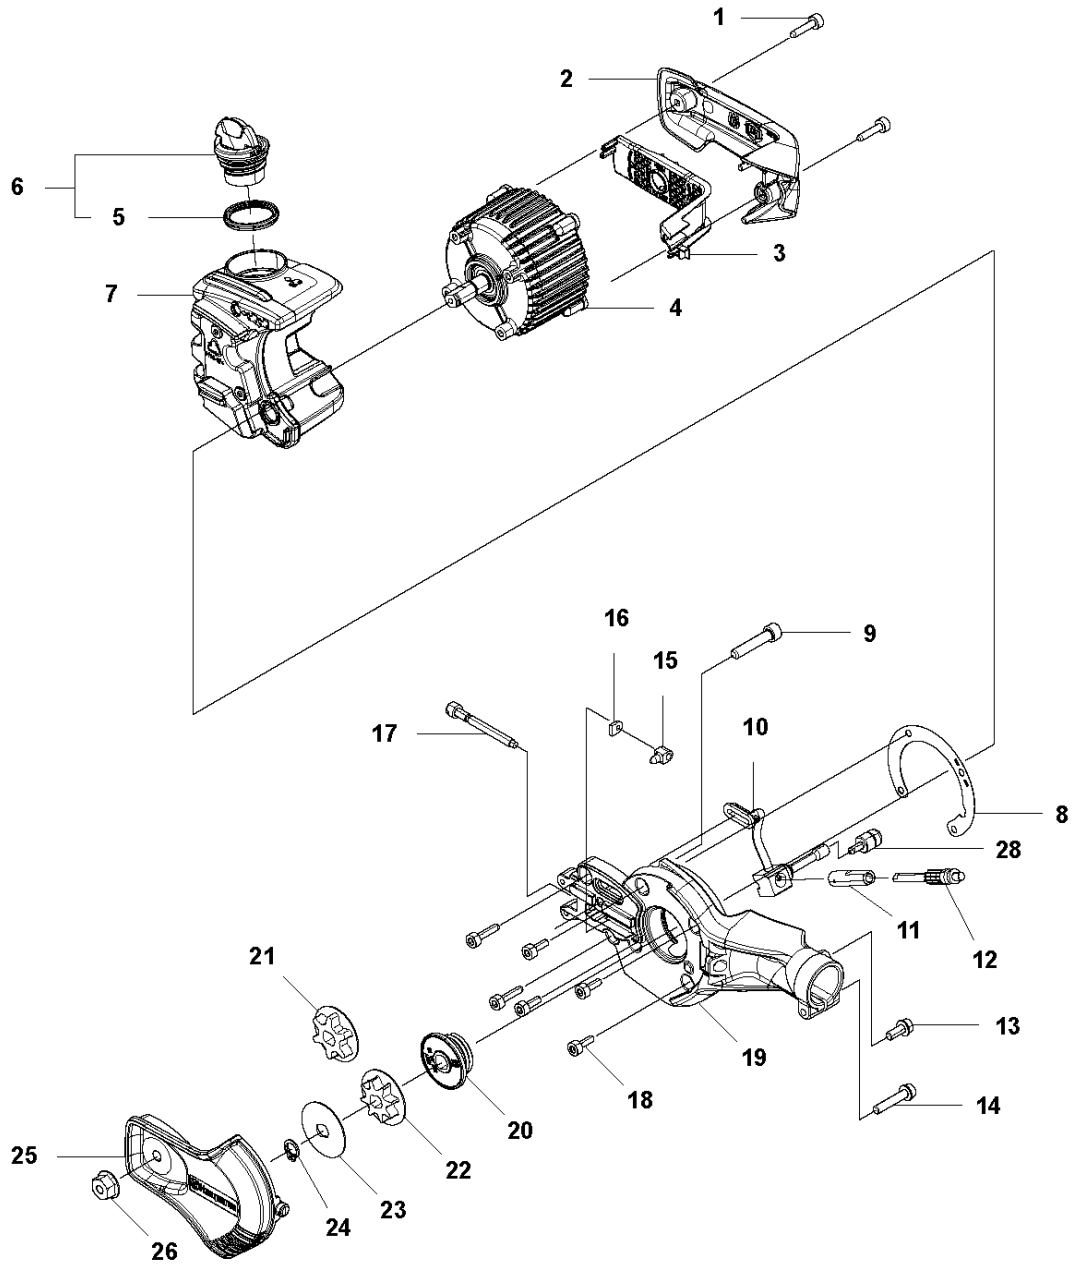

# SPARE PARTS LIST

POLE PRUNER/POLE SAWS

530iP4

**A** 530iP4  
SAW HEAD

Ref	Part No	Description	Remark	QTY KIT
1	579 21 19-01	SCREW IH SCT		4
2	587 34 72-01	COVER		1
3	587 34 71-01	BRACKET		1
4	587 69 08-01	MOTOR ASSY		1
5	589 24 13-01	GASKET		1
6	577 87 86-03	TANK CAP ASSY		1
7	587 34 68-01	OIL TANK		1
8	587 73 42-01	INSULATOR		1
9	576 83 10-01	SCREW IHSCM		1
10	587 34 65-01	OIL HOSE		1
11	537 15 48-01	PUMP CYLINDER		1
12	540 05 79-01	PUMP PISTON		1
13	503 20 14-12	SCREW IHSCFMO		1
14	503 20 07-78	SCREW IHSCFM		1
15	580 65 32-01	PAWL		1
16	501 45 27-02	LOCK NUT		1
17	580 46 25-01	SCREW		1
18	503 20 25-12	SCREW IHSCM		4
19	579 77 63-01	CHASSIS		1
20	587 34 73-02	PUMP PINION		1
21	577 60 76-01	SPUR SPROCKET	iPX EU, iP4 US, IPT5 CA/US	1
22	579 53 45-01	SPUR SPROCKET	iP4 EU, iP5 EU	1
23	577 27 15-01	WASHER		1
24	735 31 12-00	CIRCLIP		1
25	587 90 19-03	COVER		1
26	503 22 00-07	HEXAGON NUT		1
27	588 69 80-02	ACCESSORY BAG		1
28	504 71 00-03	OIL PLUMMET		1

**B** 530iP4  
TUBE

SHAFT

530iP4

Ref	Part No	Description	Remark	QTY KIT
1	501 09 78-01	TUBE	TUBE - HANDLE	1
2	537 35 36-01	LOOP	LOOP - KPL 24	1

## HOUSING

530iP4

Ref	Part No	Description	Remark	QTY KIT
1	577 01 32-02	HANDLE HALF		1
2	579 21 19-01	SCREW IHST		20
3	577 51 23-01	THROTTLE LOCKOUT		1
4	577 01 31-01	HANDLE HALF		1
5	589 37 79-01	TRIGGER		1
6	577 01 41-01	COVER		1
7	577 01 30-02	HOUSING		1
8	577 99 66-01	PUSH BUTTON		1
9	585 48 00-01	SPRING		1
10	577 02 22-01	CLAMP		1
11	577 00 76-03	HOUSING		1
12	587 34 60-01	TRIGGER		1
13	587 34 58-01	BUMPER		1
14	577 01 42-01	SKID PLATE		1
17	588 60 28-06	DECAL		1
18	577 84 43-01	DECAL		1

**D** 530iP4  
ELECTRICAL

Ref	Part No	Description	Remark	QTY	KIT
1	582 05 07-01	TRIGGER SWITCH		1	8
2	589 29 39-01	WIRING ASSY		1	8
3	503 21 28-13	SCREW CCRPANT		4	
4	582 05 41-01	CONTROL UNIT		1	
5	588 25 53-01	HOUSING		1	
6	577 97 66-01	FERRITE CORE		1	
7	587 66 36-01	WIRING ASSY		1	
8	593 89 67-01	SWITCH KIT		1	
9	587 32 72-01	BRACKET		1	
10	593 81 30-01	CONNECTOR		1	