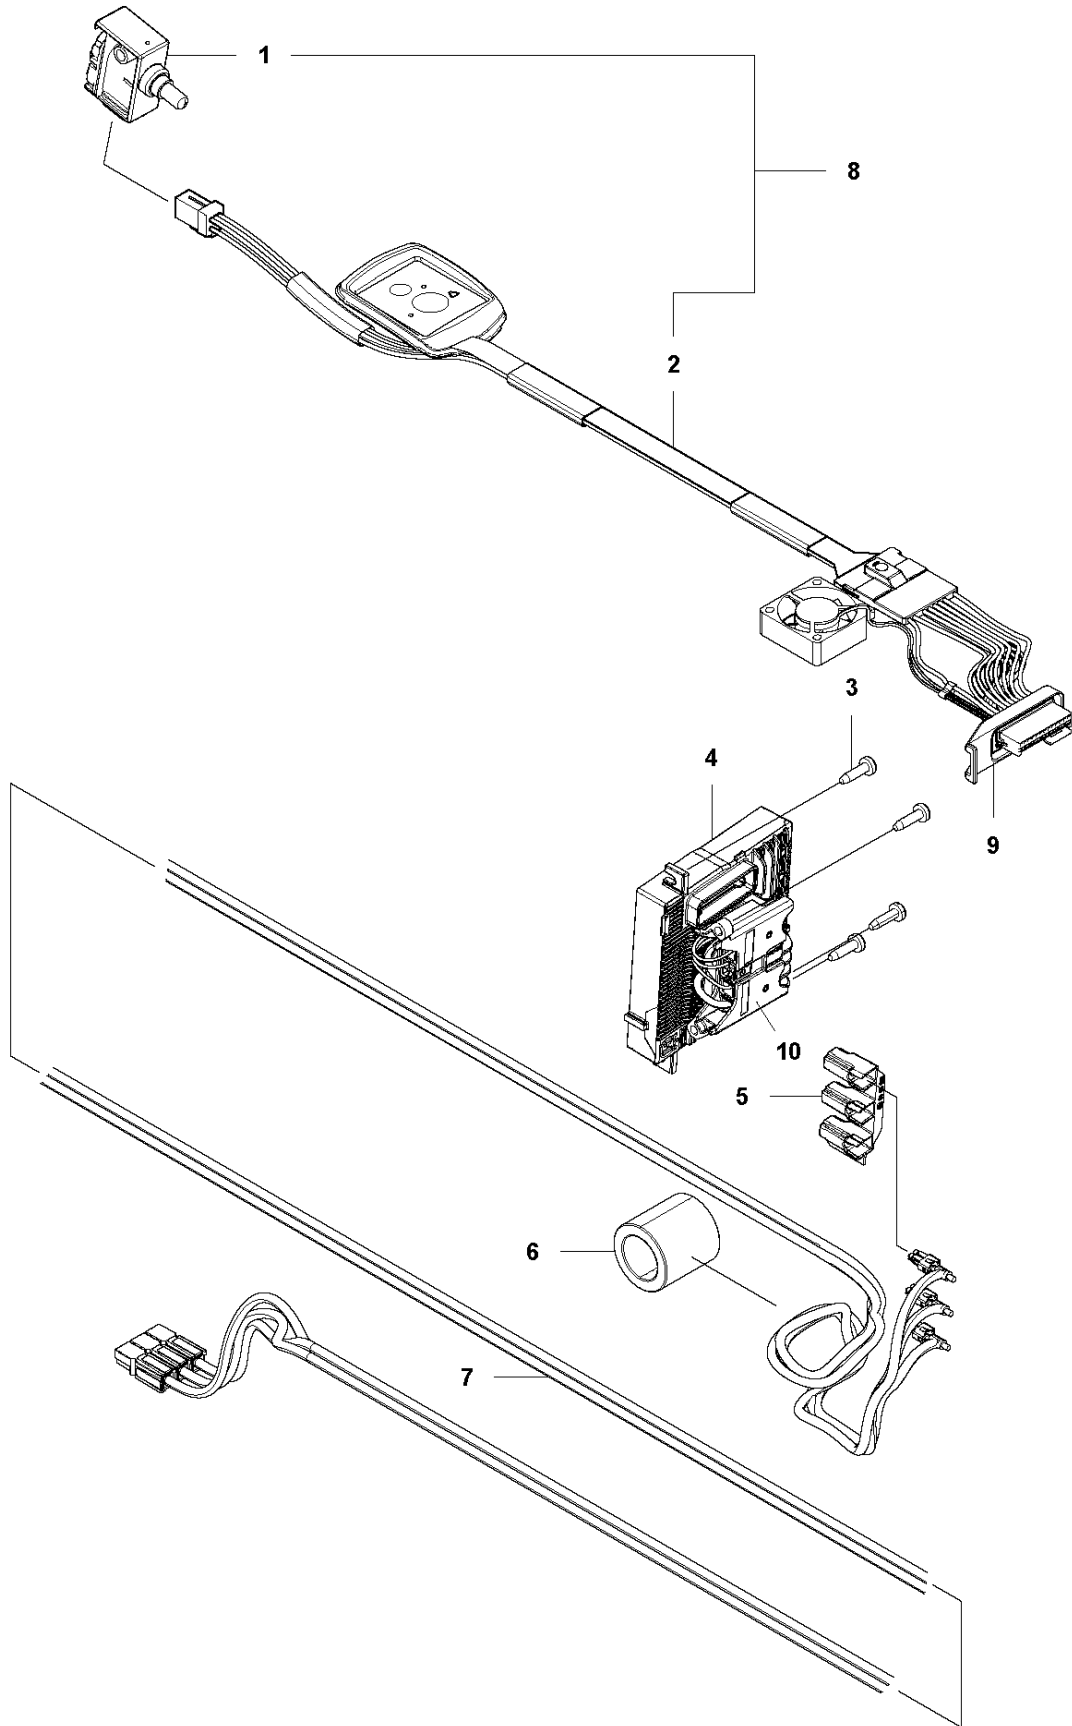

# SPARE PARTS LIST

POLE PRUNER/POLE SAWS

530iP4

**A** 530iP4  
SAW HEAD

Ref	Part No	Description	Remark	QTY KIT
1	579 21 19-01	SCREW IH SCT		4
2	587 34 72-01	COVER		1
3	587 34 71-01	BRACKET		1
4	587 69 08-01	MOTOR ASSY		1
5	589 24 13-01	GASKET		1
6	577 87 86-03	TANK CAP ASSY		1
7	587 34 68-01	OIL TANK		1
8	587 73 42-01	INSULATOR		1
9	576 83 10-01	SCREW IHSCM		1
10	587 34 65-01	OIL HOSE		1
11	537 15 48-01	PUMP CYLINDER		1
12	540 05 79-01	PUMP PISTON		1
13	503 20 14-12	SCREW IHSCFMO		1
14	503 20 07-78	SCREW IHSCFM		1
15	580 65 32-01	PAWL		1
16	501 45 27-02	LOCK NUT		1
17	580 46 25-01	SCREW		1
18	503 20 25-12	SCREW IHSCM		4
19	579 77 63-01	CHASSIS		1
20	587 34 73-02	PUMP PINION		1
21	577 60 76-01	SPUR SPROCKET	iPX EU, iP4 US, IPT5 CA/US	1
22	579 53 45-01	SPUR SPROCKET	iP4 EU, iP5 EU	1
23	577 27 15-01	WASHER		1
24	735 31 12-00	CIRCLIP		1
25	587 90 19-03	COVER		1
26	503 22 00-07	HEXAGON NUT		1
27	588 69 80-02	ACCESSORY BAG		1
28	504 71 00-03	OIL PLUMMET		1

**B** 530iP4  
TUBE

SHAFT

530iP4

Ref	Part No	Description	Remark	QTY KIT
1	501 09 78-01	TUBE	TUBE - HANDLE	1
2	537 35 36-01	LOOP	LOOP - KPL 24	1

## HOUSING

530iP4

Ref	Part No	Description	Remark	QTY KIT
1	577 01 32-02	HANDLE HALF		1
2	579 21 19-01	SCREW IHST		20
3	577 51 23-01	THROTTLE LOCKOUT		1
4	577 01 31-01	HANDLE HALF		1
5	589 37 79-01	TRIGGER		1
6	577 01 41-01	COVER		1
7	577 01 30-02	HOUSING		1
8	577 99 66-01	PUSH BUTTON		1
9	585 48 00-01	SPRING		1
10	577 02 22-01	CLAMP		1
11	577 00 76-03	HOUSING		1
12	587 34 60-01	TRIGGER		1
13	587 34 58-01	BUMPER		1
14	577 01 42-01	SKID PLATE		1
17	588 60 28-06	DECAL		1
18	577 84 43-01	DECAL		1

**D** 530iP4  
ELECTRICAL

Ref	Part No	Description	Remark	QTY	KIT
1	582 05 07-01	TRIGGER SWITCH		1	8
2	589 29 39-01	WIRING ASSY		1	8
3	503 21 28-13	SCREW CCRPANT		4	
4	582 05 41-01	CONTROL UNIT		1	
5	588 25 53-01	HOUSING		1	
6	577 97 66-01	FERRITE CORE		1	
7	587 66 36-01	WIRING ASSY		1	
8	593 89 67-01	SWITCH KIT		1	
9	587 32 72-01	BRACKET		1	
10	593 81 30-01	CONNECTOR		1	