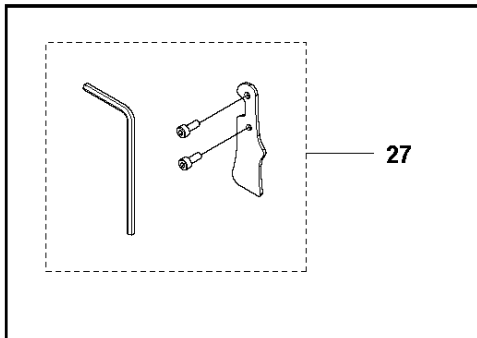

# SPARE PARTS LIST

POLE PRUNER/POLE SAWS

530iP4

**A** 530iP4  
SAW HEAD

Ref	Part No	Description	Remark	QTY KIT
1	579 21 19-01	SCREW IH SCT		4
2	587 34 72-01	COVER		1
3	587 34 71-01	BRACKET		1
4	587 69 08-01	MOTOR ASSY		1
5	589 24 13-01	GASKET		1
6	577 87 86-03	TANK CAP ASSY		1
7	587 34 68-01	OIL TANK		1
8	587 73 42-01	INSULATOR		1
9	576 83 10-01	SCREW IHSCM		1
10	587 34 65-01	OIL HOSE		1
11	537 15 48-01	PUMP CYLINDER		1
12	540 05 79-01	PUMP PISTON		1
13	503 20 14-12	SCREW IHSCFMO		1
14	503 20 07-78	SCREW IHSCFM		1
15	580 65 32-01	PAWL		1
16	501 45 27-02	LOCK NUT		1
17	580 46 25-01	SCREW		1
18	503 20 25-12	SCREW IHSCM		4
19	579 77 63-01	CHASSIS		1
20	587 34 73-02	PUMP PINION		1
21	577 60 76-01	SPUR SPROCKET	iPX EU, iP4 US, IPT5 CA/US	1
22	579 53 45-01	SPUR SPROCKET	iP4 EU, iP5 EU	1
23	577 27 15-01	WASHER		1
24	735 31 12-00	CIRCLIP		1
25	587 90 19-03	COVER		1
26	503 22 00-07	HEXAGON NUT		1
27	588 69 80-02	ACCESSORY BAG		1
28	504 71 00-03	OIL PLUMMET		1

**B** 530iP4  
TUBE

SHAFT

530iP4

Ref	Part No	Description	Remark	QTY KIT
1	501 09 78-01	TUBE	TUBE - HANDLE	1
2	537 35 36-01	LOOP	LOOP - KPL 24	1

## HOUSING

530iP4

Ref	Part No	Description	Remark	QTY KIT
1	577 01 32-02	HANDLE HALF		1
2	579 21 19-01	SCREW IHST		20
3	577 51 23-01	THROTTLE LOCKOUT		1
4	577 01 31-01	HANDLE HALF		1
5	589 37 79-01	TRIGGER		1
6	577 01 41-01	COVER		1
7	577 01 30-02	HOUSING		1
8	577 99 66-01	PUSH BUTTON		1
9	585 48 00-01	SPRING		1
10	577 02 22-01	CLAMP		1
11	577 00 76-03	HOUSING		1
12	587 34 60-01	TRIGGER		1
13	587 34 58-01	BUMPER		1
14	577 01 42-01	SKID PLATE		1
17	588 60 28-06	DECAL		1
18	577 84 43-01	DECAL		1

**D** 530iP4  
ELECTRICAL

Ref	Part No	Description	Remark	QTY	KIT
1	582 05 07-01	TRIGGER SWITCH		1	8
2	589 29 39-01	WIRING ASSY		1	8
3	503 21 28-13	SCREW CCRPANT		4	
4	582 05 41-01	CONTROL UNIT		1	
5	588 25 53-01	HOUSING		1	
6	577 97 66-01	FERRITE CORE		1	
7	587 66 36-01	WIRING ASSY		1	
8	593 89 67-01	SWITCH KIT		1	
9	587 32 72-01	BRACKET		1	
10	593 81 30-01	CONNECTOR		1	