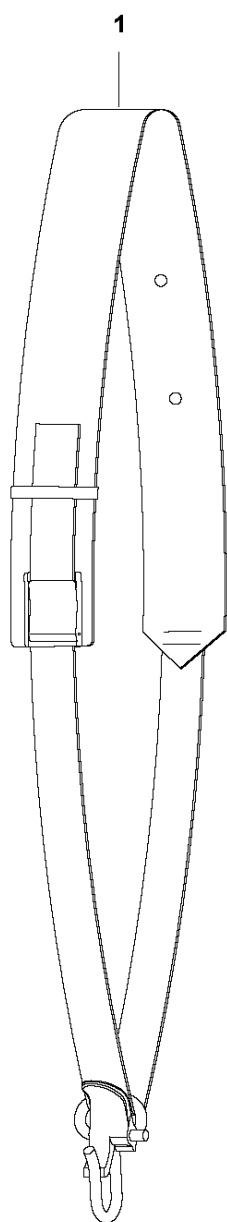

E 530iP4
ACCESSORIES

3