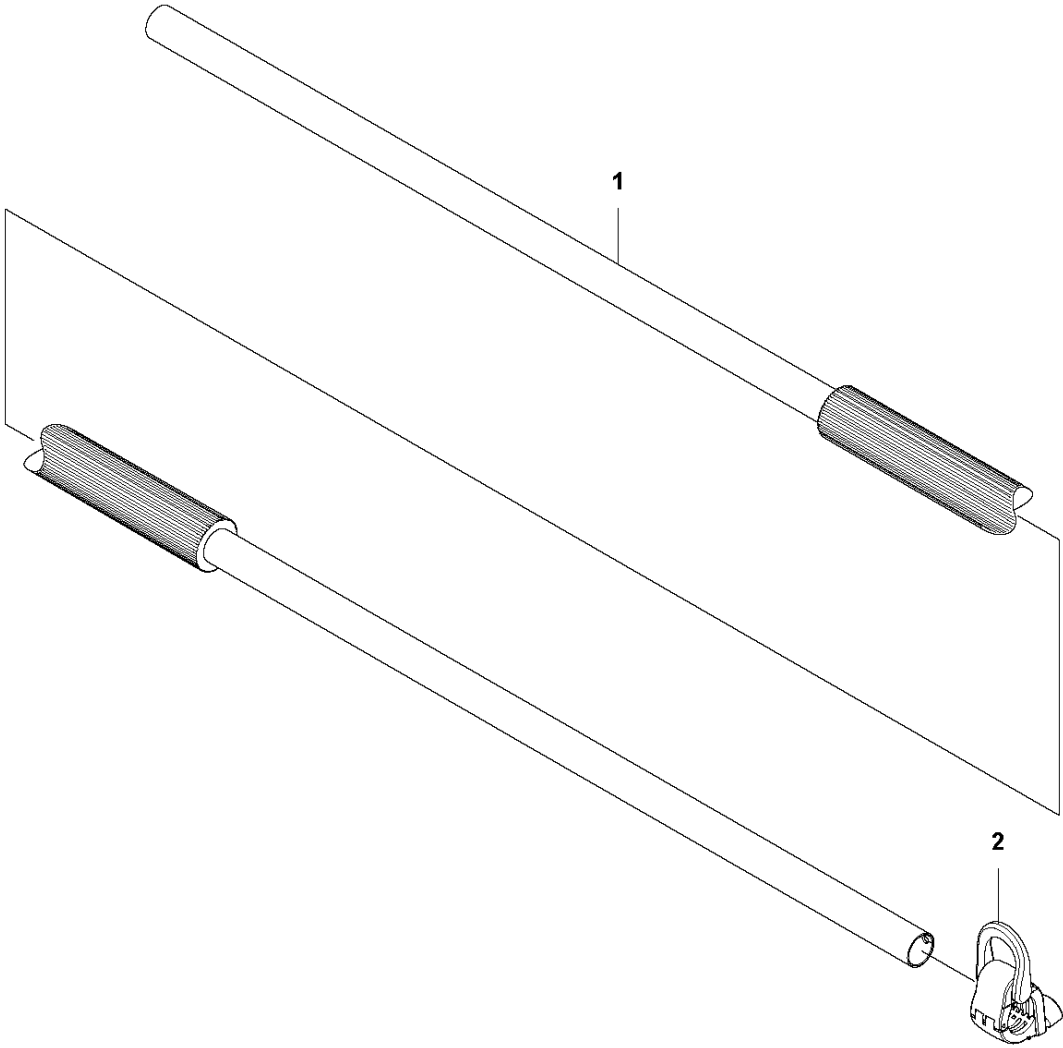

# SPARE PARTS LIST

POLE PRUNER/POLE SAWS

530iP4

**A** 530iP4  
SAW HEAD

Ref	Part No	Description	Remark	QTY KIT
1	579 21 19-01	SCREW IH SCT		4
2	587 34 72-01	COVER		1
3	587 34 71-01	BRACKET		1
4	587 69 08-01	MOTOR ASSY		1
5	589 24 13-01	GASKET		1
6	577 87 86-03	TANK CAP ASSY		1
7	587 34 68-01	OIL TANK		1
8	587 73 42-01	INSULATOR		1
9	576 83 10-01	SCREW IHSCM		1
10	587 34 65-01	OIL HOSE		1
11	537 15 48-01	PUMP CYLINDER		1
12	540 05 79-01	PUMP PISTON		1
13	503 20 14-12	SCREW IHSCFMO		1
14	503 20 07-78	SCREW IHSCFM		1
15	580 65 32-01	PAWL		1
16	501 45 27-02	LOCK NUT		1
17	580 46 25-01	SCREW		1
18	503 20 25-12	SCREW IHSCM		4
19	579 77 63-01	CHASSIS		1
20	587 34 73-02	PUMP PINION		1
21	577 60 76-01	SPUR SPROCKET	iPX EU, iP4 US, IPT5 CA/US	1
22	579 53 45-01	SPUR SPROCKET	iP4 EU, iP5 EU	1
23	577 27 15-01	WASHER		1
24	735 31 12-00	CIRCLIP		1
25	587 90 19-03	COVER		1
26	503 22 00-07	HEXAGON NUT		1
27	588 69 80-02	ACCESSORY BAG		1
28	504 71 00-03	OIL PLUMMET		1

**B** 530iP4  
TUBE

SHAFT

530iP4

Ref	Part No	Description	Remark	QTY KIT
1	501 09 78-01	TUBE	TUBE - HANDLE	1
2	537 35 36-01	LOOP	LOOP - KPL 24	1

## HOUSING

530iP4

Ref	Part No	Description	Remark	QTY KIT
1	577 01 32-02	HANDLE HALF		1
2	579 21 19-01	SCREW IHST		20
3	577 51 23-01	THROTTLE LOCKOUT		1
4	577 01 31-01	HANDLE HALF		1
5	589 37 79-01	TRIGGER		1
6	577 01 41-01	COVER		1
7	577 01 30-02	HOUSING		1
8	577 99 66-01	PUSH BUTTON		1
9	585 48 00-01	SPRING		1
10	577 02 22-01	CLAMP		1
11	577 00 76-03	HOUSING		1
12	587 34 60-01	TRIGGER		1
13	587 34 58-01	BUMPER		1
14	577 01 42-01	SKID PLATE		1
17	588 60 28-06	DECAL		1
18	577 84 43-01	DECAL		1

**D** 530iP4  
ELECTRICAL

Ref	Part No	Description	Remark	QTY	KIT
1	582 05 07-01	TRIGGER SWITCH		1	8
2	589 29 39-01	WIRING ASSY		1	8
3	503 21 28-13	SCREW CCRPANT		4	
4	582 05 41-01	CONTROL UNIT		1	
5	588 25 53-01	HOUSING		1	
6	577 97 66-01	FERRITE CORE		1	
7	587 66 36-01	WIRING ASSY		1	
8	593 89 67-01	SWITCH KIT		1	
9	587 32 72-01	BRACKET		1	
10	593 81 30-01	CONNECTOR		1	