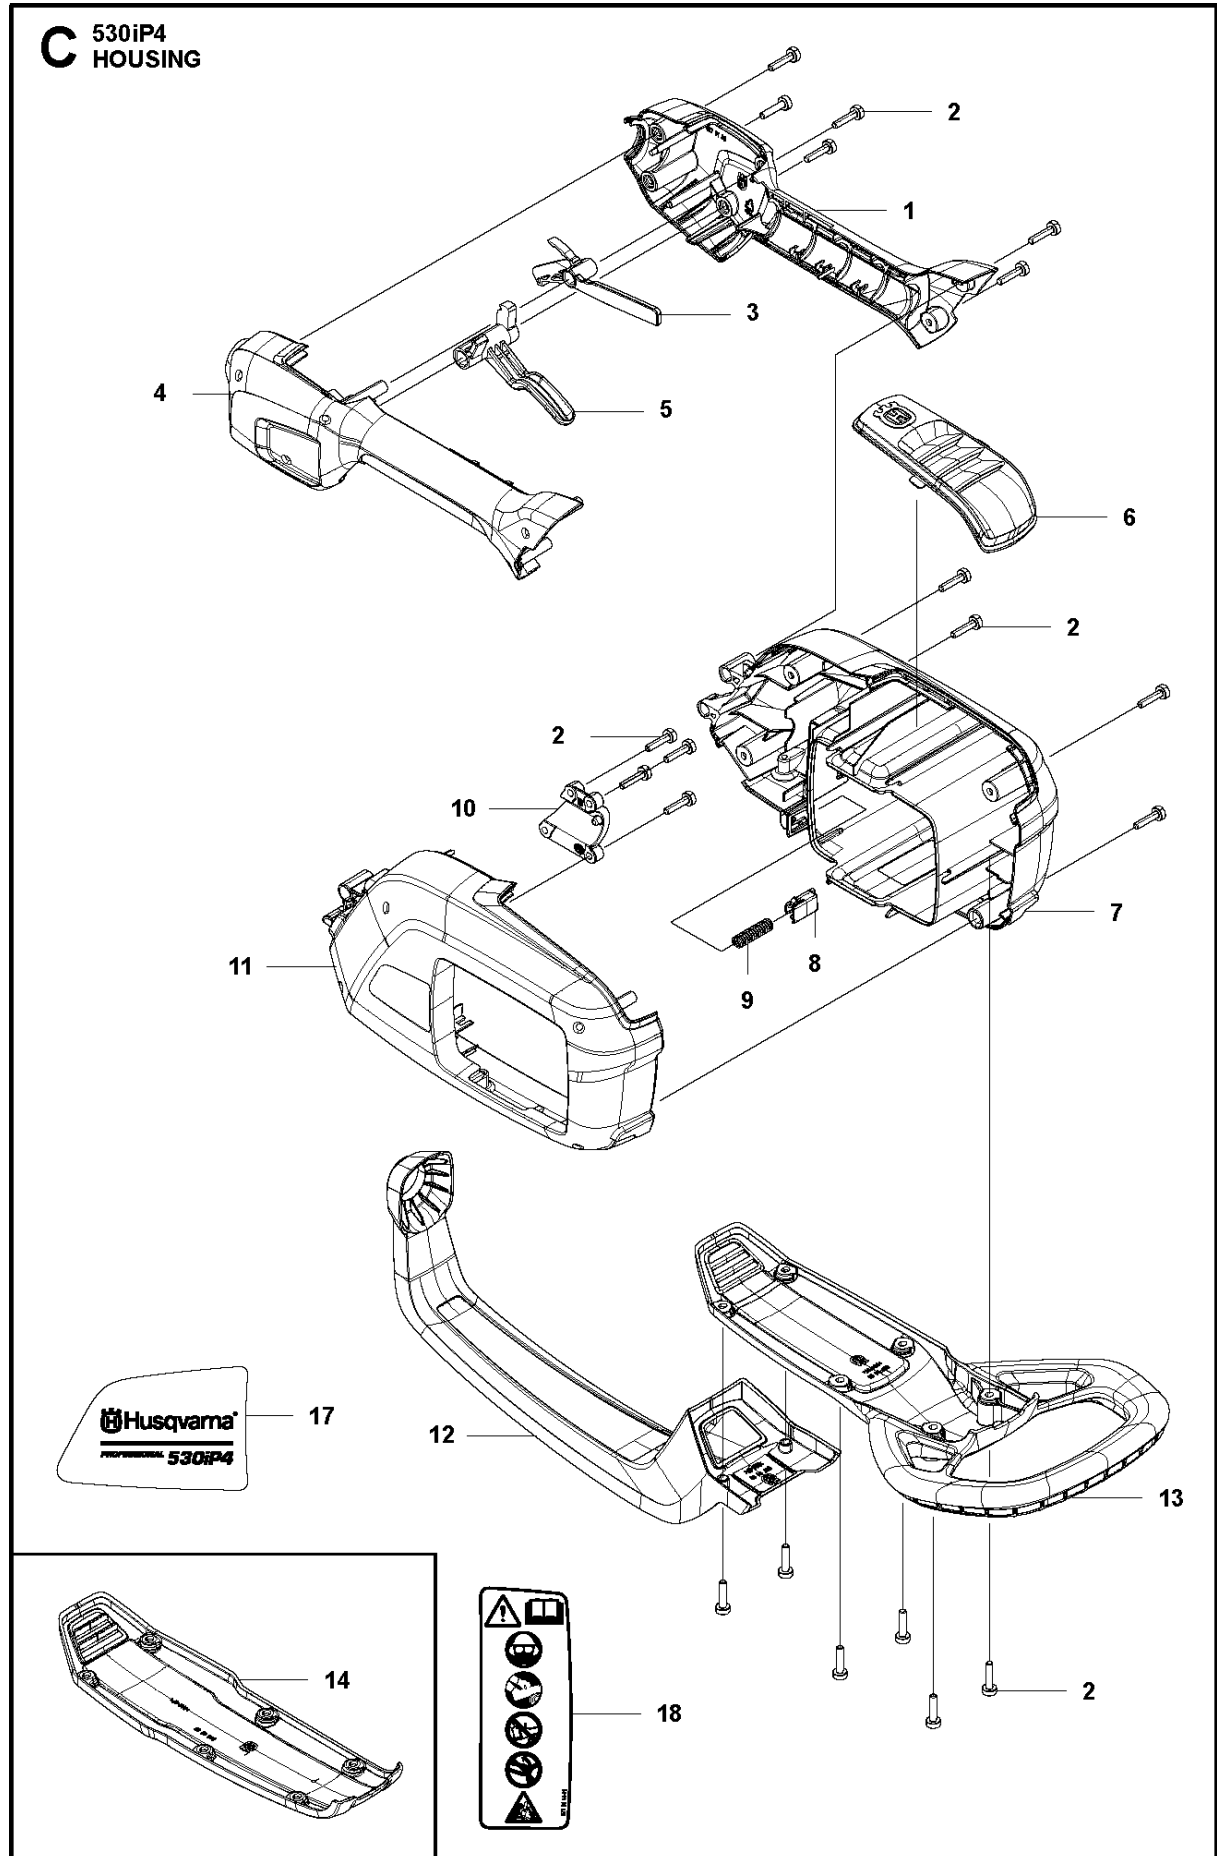

# SPARE PARTS LIST

POLE PRUNER/POLE SAWS

530iP4

**A** 530iP4  
SAW HEAD

Ref	Part No	Description	Remark	QTY KIT
1	579 21 19-01	SCREW IH SCT		4
2	587 34 72-01	COVER		1
3	587 34 71-01	BRACKET		1
4	587 69 08-01	MOTOR ASSY		1
5	589 24 13-01	GASKET		1
6	577 87 86-03	TANK CAP ASSY		1
7	587 34 68-01	OIL TANK		1
8	587 73 42-01	INSULATOR		1
9	576 83 10-01	SCREW IHSCM		1
10	587 34 65-01	OIL HOSE		1
11	537 15 48-01	PUMP CYLINDER		1
12	540 05 79-01	PUMP PISTON		1
13	503 20 14-12	SCREW IHSCFMO		1
14	503 20 07-78	SCREW IHSCFM		1
15	580 65 32-01	PAWL		1
16	501 45 27-02	LOCK NUT		1
17	580 46 25-01	SCREW		1
18	503 20 25-12	SCREW IHSCM		4
19	579 77 63-01	CHASSIS		1
20	587 34 73-02	PUMP PINION		1
21	577 60 76-01	SPUR SPROCKET	iPX EU, iP4 US, IPT5 CA/US	1
22	579 53 45-01	SPUR SPROCKET	iP4 EU, iP5 EU	1
23	577 27 15-01	WASHER		1
24	735 31 12-00	CIRCLIP		1
25	587 90 19-03	COVER		1
26	503 22 00-07	HEXAGON NUT		1
27	588 69 80-02	ACCESSORY BAG		1
28	504 71 00-03	OIL PLUMMET		1

**B** 530iP4  
TUBE

SHAFT

530iP4

Ref	Part No	Description	Remark	QTY KIT
1	501 09 78-01	TUBE	TUBE - HANDLE	1
2	537 35 36-01	LOOP	LOOP - KPL 24	1

## HOUSING

530iP4

Ref	Part No	Description	Remark	QTY KIT
1	577 01 32-02	HANDLE HALF		1
2	579 21 19-01	SCREW IHST		20
3	577 51 23-01	THROTTLE LOCKOUT		1
4	577 01 31-01	HANDLE HALF		1
5	589 37 79-01	TRIGGER		1
6	577 01 41-01	COVER		1
7	577 01 30-02	HOUSING		1
8	577 99 66-01	PUSH BUTTON		1
9	585 48 00-01	SPRING		1
10	577 02 22-01	CLAMP		1
11	577 00 76-03	HOUSING		1
12	587 34 60-01	TRIGGER		1
13	587 34 58-01	BUMPER		1
14	577 01 42-01	SKID PLATE		1
17	588 60 28-06	DECAL		1
18	577 84 43-01	DECAL		1

**D** 530iP4  
ELECTRICAL

Ref	Part No	Description	Remark	QTY	KIT
1	582 05 07-01	TRIGGER SWITCH		1	8
2	589 29 39-01	WIRING ASSY		1	8
3	503 21 28-13	SCREW CCRPANT		4	
4	582 05 41-01	CONTROL UNIT		1	
5	588 25 53-01	HOUSING		1	
6	577 97 66-01	FERRITE CORE		1	
7	587 66 36-01	WIRING ASSY		1	
8	593 89 67-01	SWITCH KIT		1	
9	587 32 72-01	BRACKET		1	
10	593 81 30-01	CONNECTOR		1	