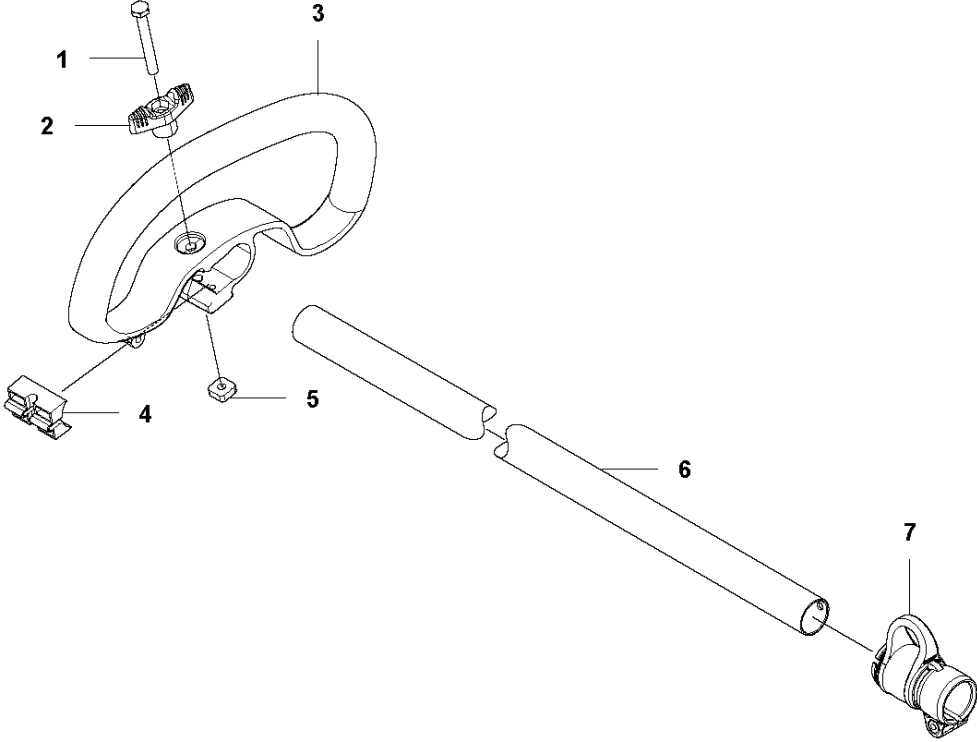

SPARE PARTS LIST

POLE PRUNER/POLE SAWS

530iPX

A 530iPX
SAW HEAD

Ref	Part No	Description	Remark	QTY KIT
1	579 21 19-01	SCREW IH SCT		4
2	587 34 72-01	COVER		1
3	587 34 71-01	BRACKET		1
4	587 69 08-01	MOTOR ASSY		1
5	589 24 13-01	GASKET		1
6	577 87 86-03	TANK CAP ASSY		1
7	587 34 68-01	OIL TANK		1
8	587 73 42-01	INSULATOR		1
9	576 83 10-01	SCREW IHSCM		1
10	587 34 65-01	OIL HOSE		1
11	537 15 48-01	PUMP CYLINDER		1
12	540 05 79-01	PUMP PISTON		1
13	503 20 14-12	SCREW IHSCFMO		1
14	503 20 07-78	SCREW IHSCFM		1
15	580 65 32-01	PAWL		1
16	501 45 27-02	LOCK NUT		1
17	580 46 25-01	SCREW		1
18	503 20 25-12	SCREW IHSCM		4
19	579 77 63-01	CHASSIS		1
20	587 34 73-02	PUMP PINION	LiPX EU, LiP4 US, LiPT5 US/CA	1
21	577 60 76-01	SPUR SPROCKET	LiP4 EU, LiPT5 EU	1
22	579 53 45-01	SPUR SPROCKET		1
23	577 27 15-01	WASHER		1
24	735 31 12-00	CIRCLIP		1
25	587 90 19-03	COVER		1
26	503 22 00-07	HEXAGON NUT		1
27	588 69 80-02	ACCESSORY BAG		1
28	504 71 00-03	OIL PLUMMET		1

B 530iPX
TUBE

SHAFT

530iPX

Ref	Part No	Description	Remark	QTY KIT
1	725 23 80-51	SCREW EHHM		1
2	503 87 90-01	KNOB		1
3	503 87 19-06	HANDLE		1
4	503 94 03-01	DISTANCE		1
5	502 19 71-01	SQUARE NUT		1
6	587 34 62-01	TUBE		1
7	522 92 08-02	CORD BRACKET		1

C 530iPX
HOUSING

HOUSING

530iPX

Ref	Part No	Description	Remark	QTY KIT
1	577 01 32-02	HANDLE HALF		1
2	579 21 19-01	SCREW IH SCT		20
3	577 51 23-01	THROTTLE LOCKOUT		1
4	577 01 31-01	HANDLE HALF		1
5	589 37 79-01	TRIGGER		1
6	577 01 41-01	COVER		1
7	577 01 30-02	HOUSING		1
8	577 99 66-01	PUSH BUTTON		1
9	585 48 00-01	SPRING		1
10	577 02 22-01	CLAMP		1
11	577 00 76-03	HOUSING		1
12	587 34 60-01	TRIGGER		1
13	587 34 58-01	BUMPER		1
14	577 01 42-01	SKID PLATE		1
17	588 60 28-07	DECAL		1
18	577 84 43-01	DECAL		1