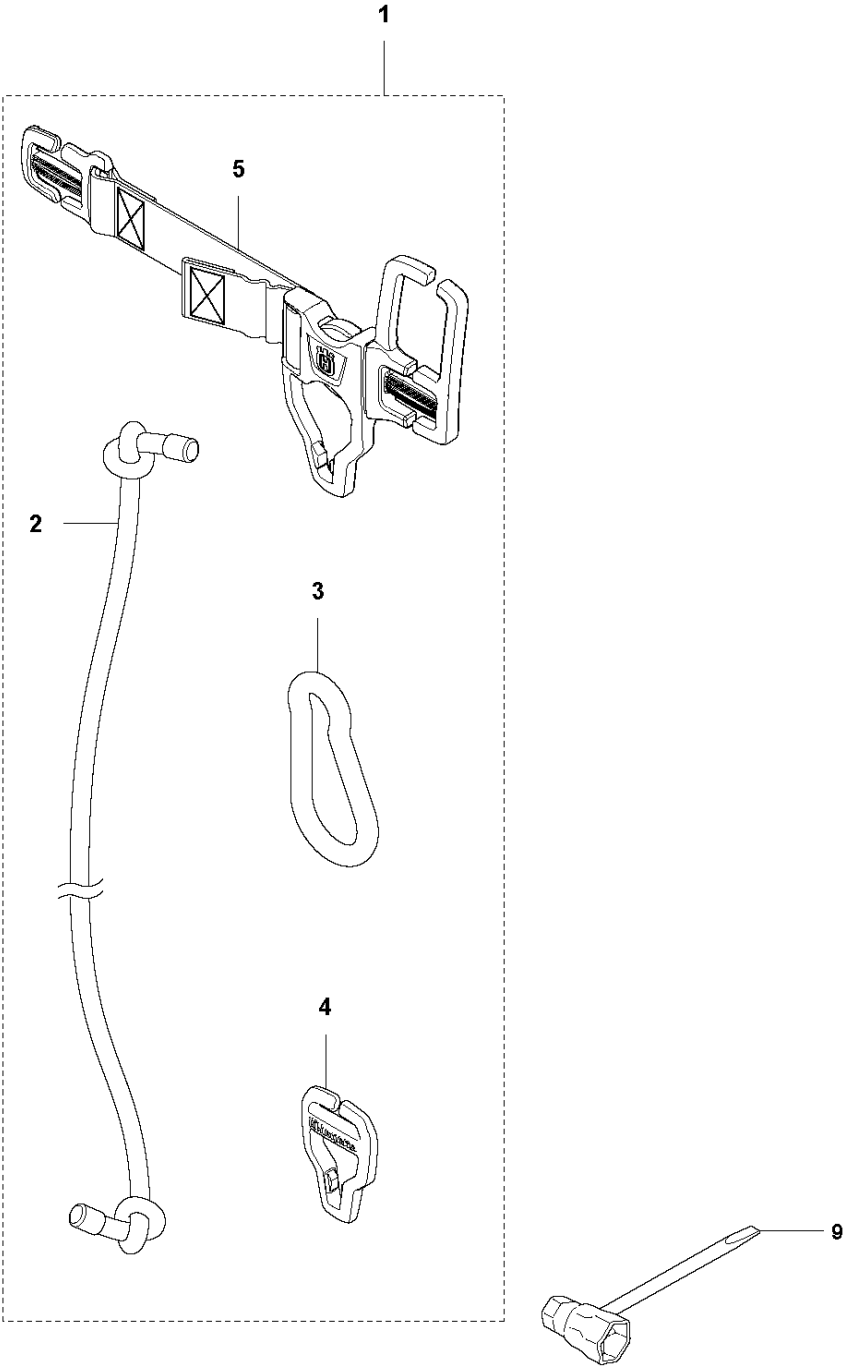

E1 530iPX
ACCESSORIES

ACCESSORIES

530iPX

Ref	Part No	Description	Remark	QTY	KIT
1	588 23 68-01	HARNESS		1	
2	588 23 66-01	ELASTIC STRING		1	
3	588 18 77-01	HOOK		1	
4	587 88 96-01	HOLDER		1	
5	588 23 65-01	HARNESS		1	
7	583 89 71-01	DIAGNOSTIC TOOL KIT		1	
8	579 62 13-01	WIRING ASSY		1	7
9	501 69 17-01	COMBINATION WRENCH		1