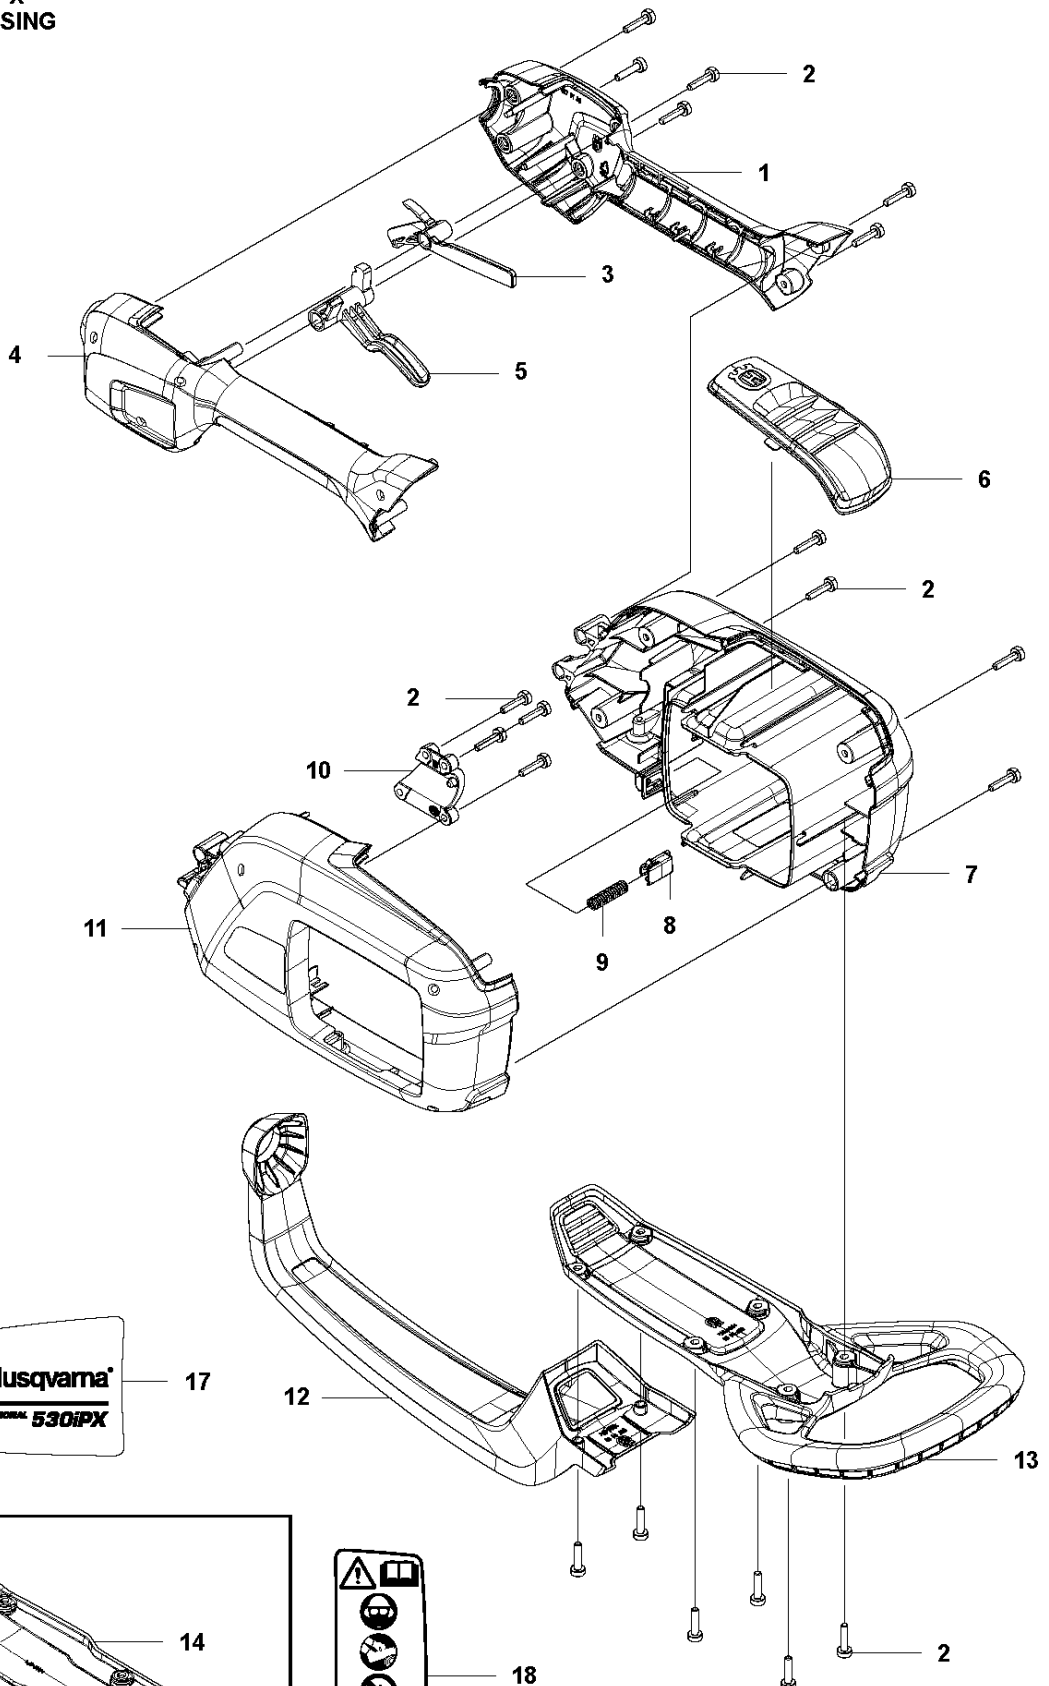

SPARE PARTS LIST

POLE PRUNER/POLE SAWS

530iPX

A 530iPX
SAW HEAD

Ref	Part No	Description	Remark	QTY KIT
1	579 21 19-01	SCREW IH SCT		4
2	587 34 72-01	COVER		1
3	587 34 71-01	BRACKET		1
4	587 69 08-01	MOTOR ASSY		1
5	589 24 13-01	GASKET		1
6	577 87 86-03	TANK CAP ASSY		1
7	587 34 68-01	OIL TANK		1
8	587 73 42-01	INSULATOR		1
9	576 83 10-01	SCREW IHSCM		1
10	587 34 65-01	OIL HOSE		1
11	537 15 48-01	PUMP CYLINDER		1
12	540 05 79-01	PUMP PISTON		1
13	503 20 14-12	SCREW IHSCFMO		1
14	503 20 07-78	SCREW IHSCFM		1
15	580 65 32-01	PAWL		1
16	501 45 27-02	LOCK NUT		1
17	580 46 25-01	SCREW		1
18	503 20 25-12	SCREW IHSCM		4
19	579 77 63-01	CHASSIS		1
20	587 34 73-02	PUMP PINION	LiPX EU, LiP4 US, LiPT5 US/CA	1
21	577 60 76-01	SPUR SPROCKET	LiP4 EU, LiPT5 EU	1
22	579 53 45-01	SPUR SPROCKET		1
23	577 27 15-01	WASHER		1
24	735 31 12-00	CIRCLIP		1
25	587 90 19-03	COVER		1
26	503 22 00-07	HEXAGON NUT		1
27	588 69 80-02	ACCESSORY BAG		1
28	504 71 00-03	OIL PLUMMET		1

B 530iPX
TUBE

SHAFT

530iPX

Ref	Part No	Description	Remark	QTY KIT
1	725 23 80-51	SCREW EHHM		1
2	503 87 90-01	KNOB		1
3	503 87 19-06	HANDLE		1
4	503 94 03-01	DISTANCE		1
5	502 19 71-01	SQUARE NUT		1
6	587 34 62-01	TUBE		1
7	522 92 08-02	CORD BRACKET		1

C 530iPX
HOUSING

HOUSING

530iPX

Ref	Part No	Description	Remark	QTY KIT
1	577 01 32-02	HANDLE HALF		1
2	579 21 19-01	SCREW IH SCT		20
3	577 51 23-01	THROTTLE LOCKOUT		1
4	577 01 31-01	HANDLE HALF		1
5	589 37 79-01	TRIGGER		1
6	577 01 41-01	COVER		1
7	577 01 30-02	HOUSING		1
8	577 99 66-01	PUSH BUTTON		1
9	585 48 00-01	SPRING		1
10	577 02 22-01	CLAMP		1
11	577 00 76-03	HOUSING		1
12	587 34 60-01	TRIGGER		1
13	587 34 58-01	BUMPER		1
14	577 01 42-01	SKID PLATE		1
17	588 60 28-07	DECAL		1
18	577 84 43-01	DECAL		1