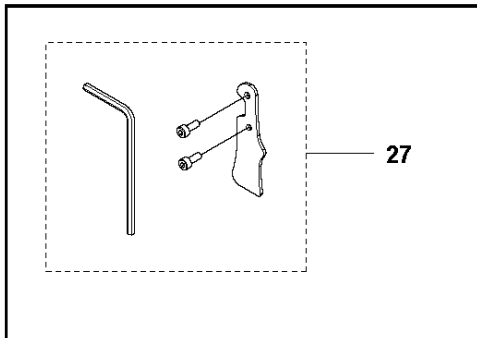

SPARE PARTS LIST

POLE PRUNER/POLE SAWS

530iPX

A 530iPX
SAW HEAD

Ref	Part No	Description	Remark	QTY KIT
1	579 21 19-01	SCREW IH SCT		4
2	587 34 72-01	COVER		1
3	587 34 71-01	BRACKET		1
4	587 69 08-01	MOTOR ASSY		1
5	589 24 13-01	GASKET		1
6	577 87 86-03	TANK CAP ASSY		1
7	587 34 68-01	OIL TANK		1
8	587 73 42-01	INSULATOR		1
9	576 83 10-01	SCREW IHSCM		1
10	587 34 65-01	OIL HOSE		1
11	537 15 48-01	PUMP CYLINDER		1
12	540 05 79-01	PUMP PISTON		1
13	503 20 14-12	SCREW IHSCFMO		1
14	503 20 07-78	SCREW IHSCFM		1
15	580 65 32-01	PAWL		1
16	501 45 27-02	LOCK NUT		1
17	580 46 25-01	SCREW		1
18	503 20 25-12	SCREW IHSCM		4
19	579 77 63-01	CHASSIS		1
20	587 34 73-02	PUMP PINION	LiPX EU, LiP4 US, LiPT5 US/CA	1
21	577 60 76-01	SPUR SPROCKET	LiP4 EU, LiPT5 EU	1
22	579 53 45-01	SPUR SPROCKET		1
23	577 27 15-01	WASHER		1
24	735 31 12-00	CIRCLIP		1
25	587 90 19-03	COVER		1
26	503 22 00-07	HEXAGON NUT		1
27	588 69 80-02	ACCESSORY BAG		1
28	504 71 00-03	OIL PLUMMET		1

B 530iPX
TUBE

SHAFT

530iPX

Ref	Part No	Description	Remark	QTY KIT
1	725 23 80-51	SCREW EHHM		1
2	503 87 90-01	KNOB		1
3	503 87 19-06	HANDLE		1
4	503 94 03-01	DISTANCE		1
5	502 19 71-01	SQUARE NUT		1
6	587 34 62-01	TUBE		1
7	522 92 08-02	CORD BRACKET		1

C 530iPX
HOUSING

HOUSING

530iPX

Ref	Part No	Description	Remark	QTY KIT
1	577 01 32-02	HANDLE HALF		1
2	579 21 19-01	SCREW IH SCT		20
3	577 51 23-01	THROTTLE LOCKOUT		1
4	577 01 31-01	HANDLE HALF		1
5	589 37 79-01	TRIGGER		1
6	577 01 41-01	COVER		1
7	577 01 30-02	HOUSING		1
8	577 99 66-01	PUSH BUTTON		1
9	585 48 00-01	SPRING		1
10	577 02 22-01	CLAMP		1
11	577 00 76-03	HOUSING		1
12	587 34 60-01	TRIGGER		1
13	587 34 58-01	BUMPER		1
14	577 01 42-01	SKID PLATE		1
17	588 60 28-07	DECAL		1
18	577 84 43-01	DECAL		1