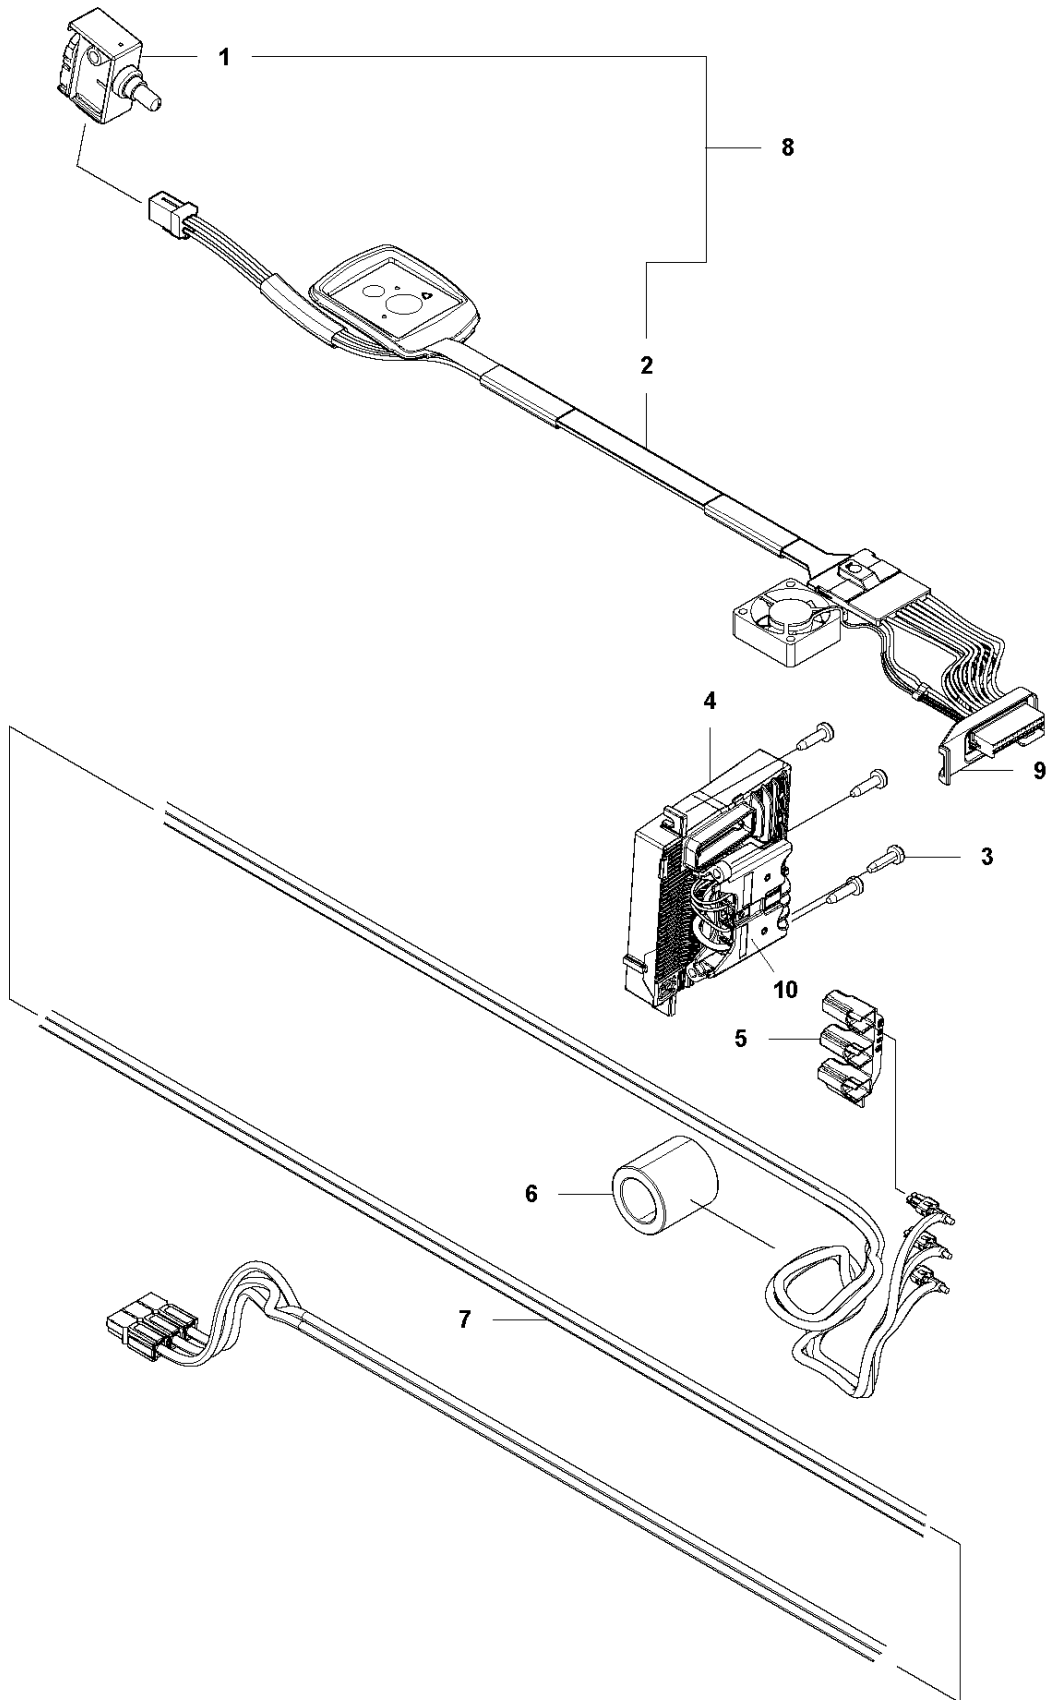

D 530iPX
ELECTRICAL

Ref	Part No	Description	Remark	QTY	KIT
1	582 05 07-01	TRIGGER SWITCH		1	8
2	589 29 39-01	WIRING ASSY		1	8
3	503 21 28-13	SCREW CCRPANT		4	
4	582 05 41-01	CONTROL UNIT		1	
5	588 25 53-01	HOUSING		1	
6	577 97 66-01	FERRITE CORE		1	
7	587 04 27-01	WIRING ASSY		1	
8	593 89 67-01	SWITCH KIT		1	
9	587 32 72-01	BRACKET		1	
10	593 81 30-01	CONNECTOR		1