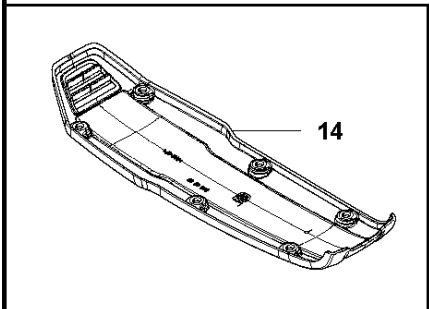

SPARE PARTS LIST

POLE PRUNER/POLE SAWS

530iPX

A 530iPX
SAW HEAD

Ref	Part No	Description	Remark	QTY KIT
1	579 21 19-01	SCREW IH SCT		4
2	587 34 72-01	COVER		1
3	587 34 71-01	BRACKET		1
4	587 69 08-01	MOTOR ASSY		1
5	589 24 13-01	GASKET		1
6	577 87 86-03	TANK CAP ASSY		1
7	587 34 68-01	OIL TANK		1
8	587 73 42-01	INSULATOR		1
9	576 83 10-01	SCREW IHSCM		1
10	587 34 65-01	OIL HOSE		1
11	537 15 48-01	PUMP CYLINDER		1
12	540 05 79-01	PUMP PISTON		1
13	503 20 14-12	SCREW IHSCFMO		1
14	503 20 07-78	SCREW IHSCFM		1
15	580 65 32-01	PAWL		1
16	501 45 27-02	LOCK NUT		1
17	580 46 25-01	SCREW		1
18	503 20 25-12	SCREW IHSCM		4
19	579 77 63-01	CHASSIS		1
20	587 34 73-02	PUMP PINION	LiPX EU, LiP4 US, LiPT5 US/CA	1
21	577 60 76-01	SPUR SPROCKET	LiP4 EU, LiPT5 EU	1
22	579 53 45-01	SPUR SPROCKET		1
23	577 27 15-01	WASHER		1
24	735 31 12-00	CIRCLIP		1
25	587 90 19-03	COVER		1
26	503 22 00-07	HEXAGON NUT		1
27	588 69 80-02	ACCESSORY BAG		1
28	504 71 00-03	OIL PLUMMET		1

B 530iPX
TUBE

SHAFT

530iPX

Ref	Part No	Description	Remark	QTY KIT
1	725 23 80-51	SCREW EHHM		1
2	503 87 90-01	KNOB		1
3	503 87 19-06	HANDLE		1
4	503 94 03-01	DISTANCE		1
5	502 19 71-01	SQUARE NUT		1
6	587 34 62-01	TUBE		1
7	522 92 08-02	CORD BRACKET		1

C 530iPX
HOUSING

HOUSING

530iPX

Ref	Part No	Description	Remark	QTY KIT
1	577 01 32-02	HANDLE HALF		1
2	579 21 19-01	SCREW IH SCT		20
3	577 51 23-01	THROTTLE LOCKOUT		1
4	577 01 31-01	HANDLE HALF		1
5	589 37 79-01	TRIGGER		1
6	577 01 41-01	COVER		1
7	577 01 30-02	HOUSING		1
8	577 99 66-01	PUSH BUTTON		1
9	585 48 00-01	SPRING		1
10	577 02 22-01	CLAMP		1
11	577 00 76-03	HOUSING		1
12	587 34 60-01	TRIGGER		1
13	587 34 58-01	BUMPER		1
14	577 01 42-01	SKID PLATE		1
17	588 60 28-07	DECAL		1
18	577 84 43-01	DECAL		1