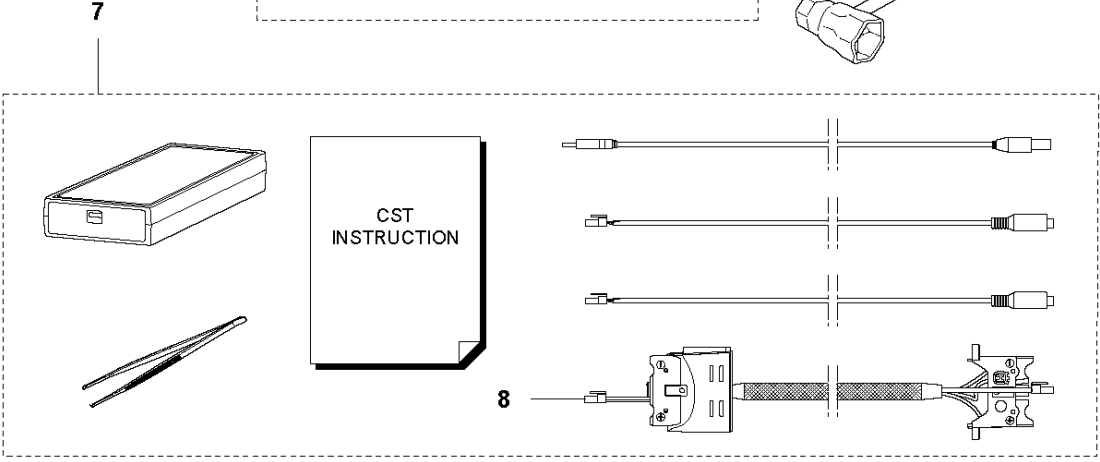

E1 530iPX
ACCESSORIES

ACCESSORIES

530iPX

Ref	Part No	Description	Remark	QTY	KIT
1	588 23 68-01	HARNESS		1	
2	588 23 66-01	ELASTIC STRING		1	
3	588 18 77-01	HOOK		1	
4	587 88 96-01	HOLDER		1	
5	588 23 65-01	HARNESS		1	
7	583 89 71-01	DIAGNOSTIC TOOL KIT		1	
8	579 62 13-01	WIRING ASSY		1	7
9	501 69 17-01	COMBINATION WRENCH		1