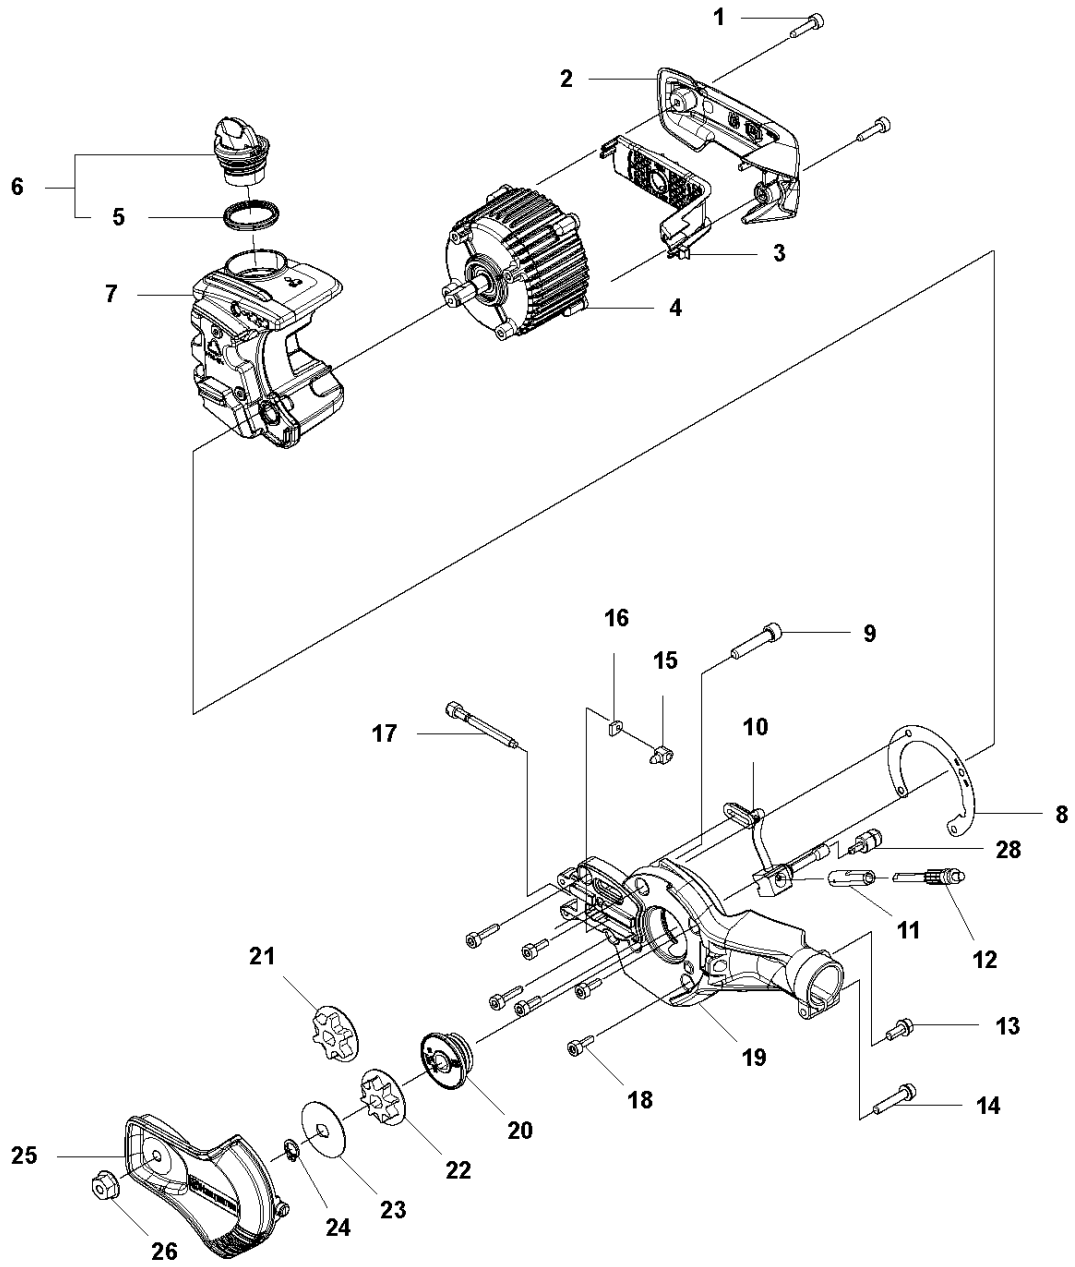

SPARE PARTS LIST

POLE PRUNER/POLE SAWS

530iPX

A 530iPX
SAW HEAD

Ref	Part No	Description	Remark	QTY KIT
1	579 21 19-01	SCREW IH SCT		4
2	587 34 72-01	COVER		1
3	587 34 71-01	BRACKET		1
4	587 69 08-01	MOTOR ASSY		1
5	589 24 13-01	GASKET		1
6	577 87 86-03	TANK CAP ASSY		1
7	587 34 68-01	OIL TANK		1
8	587 73 42-01	INSULATOR		1
9	576 83 10-01	SCREW IHSCM		1
10	587 34 65-01	OIL HOSE		1
11	537 15 48-01	PUMP CYLINDER		1
12	540 05 79-01	PUMP PISTON		1
13	503 20 14-12	SCREW IHSCFMO		1
14	503 20 07-78	SCREW IHSCFM		1
15	580 65 32-01	PAWL		1
16	501 45 27-02	LOCK NUT		1
17	580 46 25-01	SCREW		1
18	503 20 25-12	SCREW IHSCM		4
19	579 77 63-01	CHASSIS		1
20	587 34 73-02	PUMP PINION	LiPX EU, LiP4 US, LiPT5 US/CA	1
21	577 60 76-01	SPUR SPROCKET	LiP4 EU, LiPT5 EU	1
22	579 53 45-01	SPUR SPROCKET		1
23	577 27 15-01	WASHER		1
24	735 31 12-00	CIRCLIP		1
25	587 90 19-03	COVER		1
26	503 22 00-07	HEXAGON NUT		1
27	588 69 80-02	ACCESSORY BAG		1
28	504 71 00-03	OIL PLUMMET		1

B 530iPX
TUBE

SHAFT

530iPX

Ref	Part No	Description	Remark	QTY KIT
1	725 23 80-51	SCREW EHHM		1
2	503 87 90-01	KNOB		1
3	503 87 19-06	HANDLE		1
4	503 94 03-01	DISTANCE		1
5	502 19 71-01	SQUARE NUT		1
6	587 34 62-01	TUBE		1
7	522 92 08-02	CORD BRACKET		1

C 530iPX
HOUSING

HOUSING

530iPX

Ref	Part No	Description	Remark	QTY KIT
1	577 01 32-02	HANDLE HALF		1
2	579 21 19-01	SCREW IH SCT		20
3	577 51 23-01	THROTTLE LOCKOUT		1
4	577 01 31-01	HANDLE HALF		1
5	589 37 79-01	TRIGGER		1
6	577 01 41-01	COVER		1
7	577 01 30-02	HOUSING		1
8	577 99 66-01	PUSH BUTTON		1
9	585 48 00-01	SPRING		1
10	577 02 22-01	CLAMP		1
11	577 00 76-03	HOUSING		1
12	587 34 60-01	TRIGGER		1
13	587 34 58-01	BUMPER		1
14	577 01 42-01	SKID PLATE		1
17	588 60 28-07	DECAL		1
18	577 84 43-01	DECAL		1