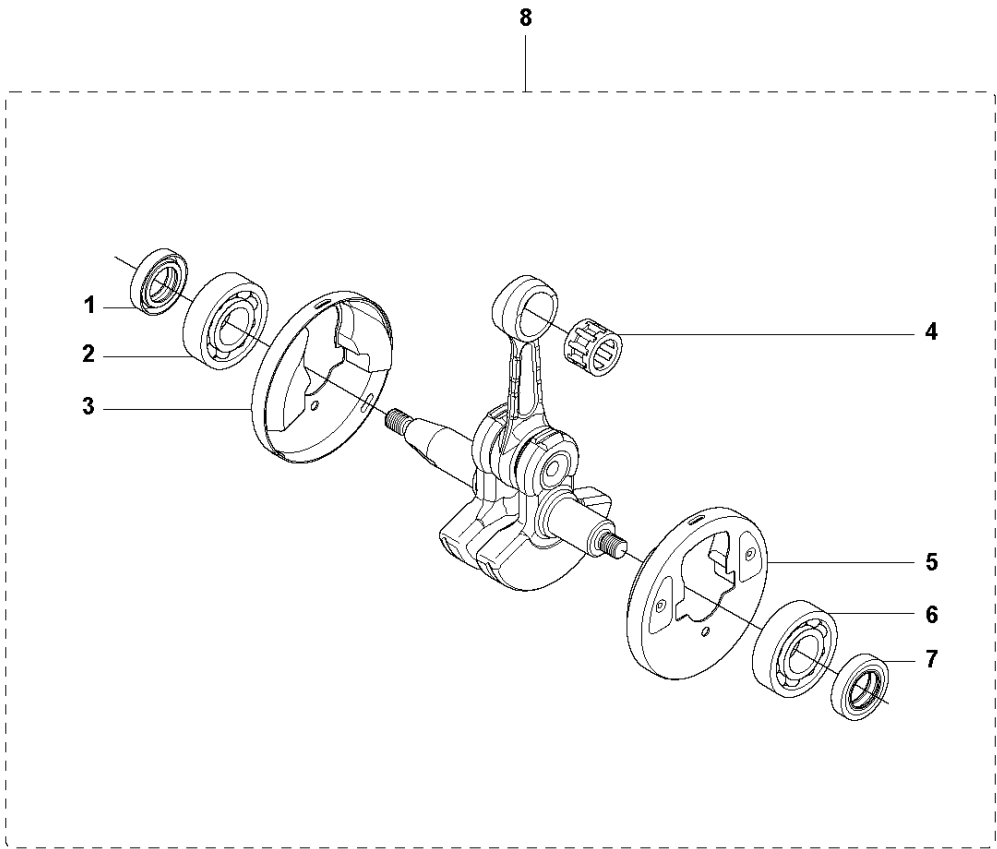

L 535LK
IGNITION

IGNITION SYSTEM

535 LK

Ref	Part No	Description	Remark	QTY KIT
1	503 21 66-18	SCREW IHSCT		2
2	544 12 70-01	IGNITION MODULE		1
3	503 23 51-09	SPARK PLUG	CH RCJ6Y (Ø=14 mm)	1
4	537 24 96-01	FLYWHEEL		1
5	731 71 16-51	HEXAGON NUT FLANGE		1
6	537 23 93-01	CONTACT SPRING		1
7	537 43 43-01	SPARK PLUG CAP		1

M 535LK
CYLINDER PISTON

CYLINDER PISTON

535 LK

Ref	Part No	Description	Remark	QTY	KIT
1	725 53 33-55	SCREW IHSCM		4	8
2	503 28 90-54	PISTON RING		2	6,8
3	503 28 91-19	PISTON PIN		1	6,8
4	503 41 41-01	NEEDLE BEARING		1	6,8
5	737 44 10-00	SNAP RING		2	6,8
6	585 99 83-02	PISTON ASSY		1	8
7	537 33 30-02	GASKET		1	
8	544 40 06-01	CYLINDER ASSY	Ø = 38mm. 574 36 43-01	1	

N 535LK
CRANK SHAFT

CRANKSHAFT

535 LK

Ref	Part No	Description	Remark	QTY	KIT
1	503 26 02-02	SEALING RING		1	8
2	738 21 01-10	BALL BEARING		1	8
3	537 29 76-01	CUP		1	8
4	503 41 41-01	NEEDLE BEARING		1	8
5	537 29 76-01	CUP		1	8
6	738 21 01-10	BALL BEARING		1	8
7	503 26 02-02	SEALING RING		1	8
8	544 03 90-01	CRANKSHAFT ASSY		1	