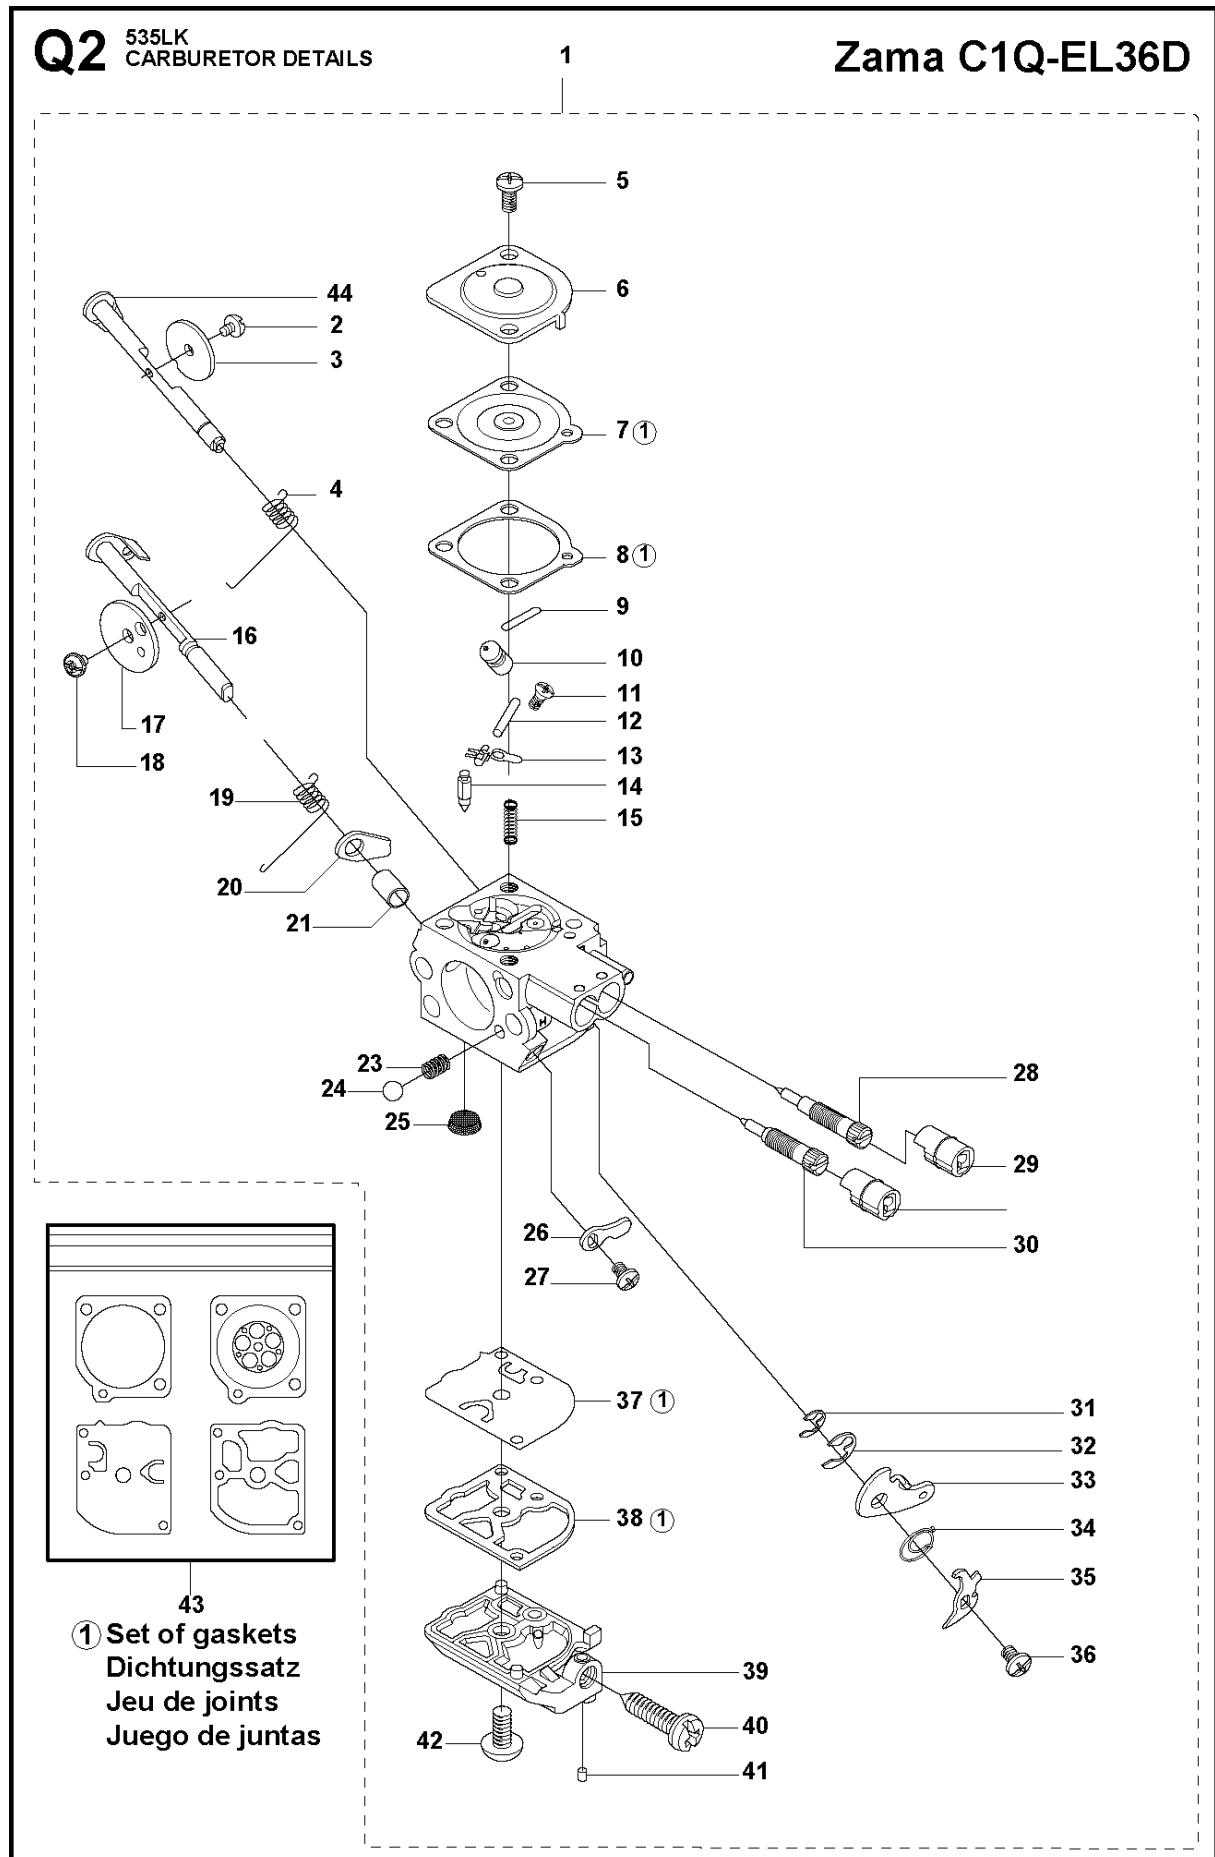

Q2 535LK
CARBURETOR DETAILS

Zama C1Q-EL36D

CARBURETOR

535 LK

Ref	Part No	Description	Remark	QTY	KIT
1	581 16 75-01	CARBURETTOR		1	
2	503 47 92-01	SCREW		1	1
3	537 41 72-01	VALVE		1	1
4	544 37 24-01	SPRING		1	1
5	503 48 05-01	SCREW		2	1
6	503 97 43-01	COVER		1	1
7	537 04 89-01	DIAPHRAGM		1	1, 43
8	537 02 04-01	GASKET		1	1, 43
9	503 53 56-01	PLUG WELCH		1	1
10	581 89 95-01	MAIN NOZZLE		1	1
11	503 48 01-01	SCREW		1	1
12	503 48 00-01	PIN RETAINING SCREW		1	1
13	503 66 59-01	LEVER		1	1
14	503 47 97-01	VALVE		1	1
15	503 47 81-01	SPRING		1	1
16	544 37 22-01	SHAFT ASSY		1	1
17	537 37 03-01	VALVE		1	1
18	503 48 18-01	SCREW		1	1
19	544 37 26-01	SPRING		1	1
20	544 37 25-01	LEVER		1	1
21	544 42 70-01	COLLAR		1	1
23	537 01 26-01	SPRING		1	1
24	537 01 25-01	BALL		1	1
25	503 48 13-01	STRAINER		1	1
26	544 37 23-01	LEVER		1	1
27	503 47 90-01	SCREW		1	1
28	537 41 69-01	SCREW		1	1
29	537 41 70-01	LIMITER CAP		2	1
30	581 89 93-01	SCREW		1	1
31	537 38 52-01	CLIP		1	1
32	537 38 50-01	CLIP		1	1
33	537 41 73-01	LEVER		1	1
34	576 74 66-01	SPRING		1	1
35	537 41 74-01	LEVER		1	1
36	502 07 84-01	SCREW		1	1
37	537 02 00-01	DIAPHRAGM PUMP		1	1, 43
38	537 02 01-01	GASKET		1	1, 43
39	537 41 68-01	COVER		1	1
40	537 02 07-01	SCREW		1	1
41	503 48 11-01	PIECE		1	1
42	503 47 96-01	SCREW		1	1
43	531 00 45-52	GASKET KIT		1	
44	544 37 21-01	SHAFT ASSY		1	1