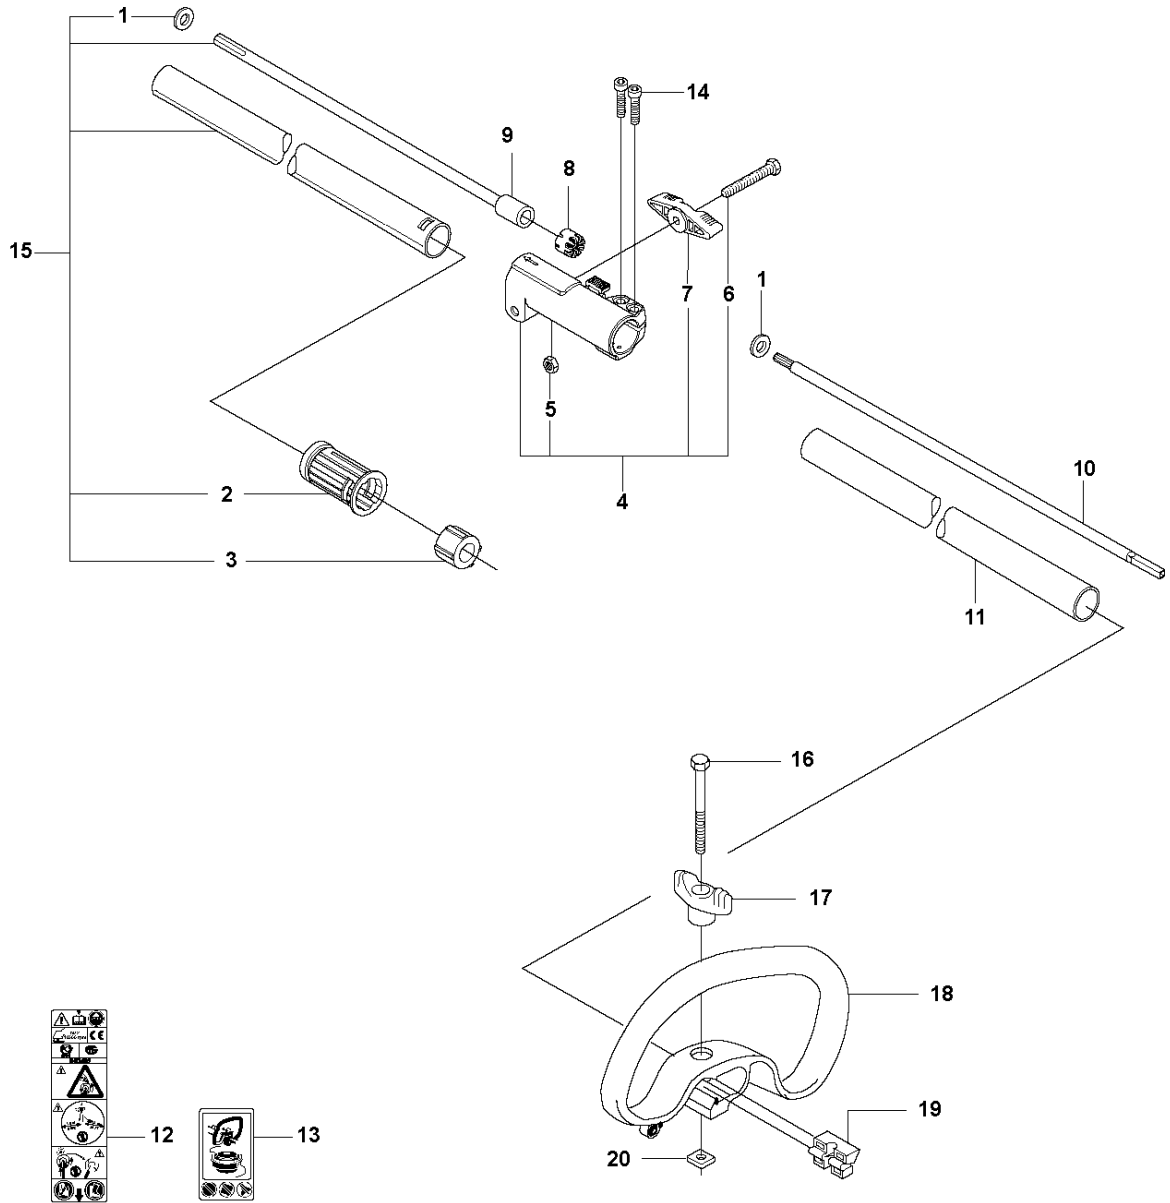

B 535LK
SHAFT

SHAFT

535 LK

Ref	Part No	Description	Remark	QTY	KIT
1	735 58 08-10	LOCKWASHER		2	15
2	587 41 46-01	PLUG		1	15
3	503 78 52-02	SUPPORTING BEARING		1	15
4	576 28 26-02	CLAMPING SLEEVE ASSY		1	
5	731 23 16-01	HEXAGON NUT		1	4
6	725 23 76-01	SCREW		1	4
7	576 28 24-01	KNOB		1	4
8	583 93 83-01	CLIP		1	
9	587 41 17-01	DRIVE SHAFT	L=843mm Ø=7mm	1	15
10	581 81 51-02	DRIVE SHAFT	L=699mm Ø=7mm, thread end	1	
11	587 98 79-01	TUBE ASSY	L=650mm Ø=24mm	1	
12	589 29 51-01	LABEL		1	
13	503 79 56-01	LABEL		1	
14	503 20 07-25	SCREW IHSCFM		2	
15	587 98 81-01	TUBE ASSY		1	
16	725 23 80-51	SCREW EHHM		1	
17	503 87 90-01	KNOB		1	
18	503 87 19-03	HANDLE		1	
19	503 94 03-01	DISTANCE		1	
20	502 19 71-01	SQUARE NUT		1