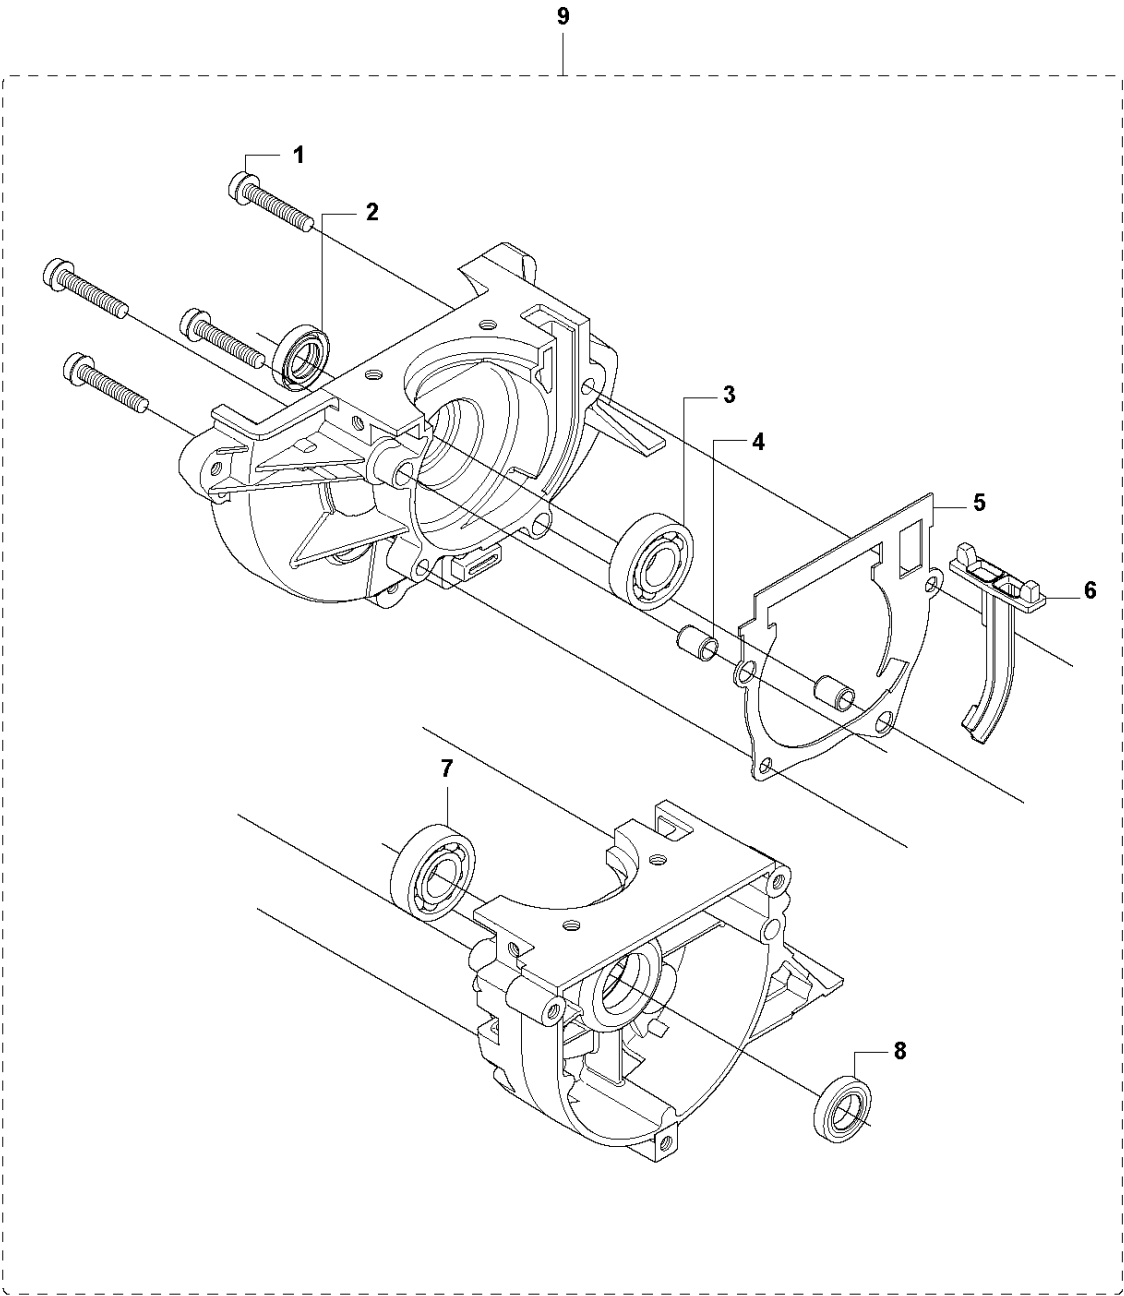

P 535LK
CRANKCASE

CRANKCASE

535 LK

Ref	Part No	Description	Remark	QTY	KIT
1	503 20 02-30	SCREW IHSCFM		4	9
2	503 26 02-02	SEALING RING		1	9
3	738 21 01-10	BALL BEARING		1	9
4	501 27 08-01	GUIDE BUSHING		2	9
5	537 33 29-01	GASKET		1	9
6	537 32 42-01	INSERT		1	9
7	738 21 01-10	BALL BEARING		1	9
8	503 26 02-02	SEALING RING		1	9
9	544 03 89-01	CRANKCASE ASSY		1