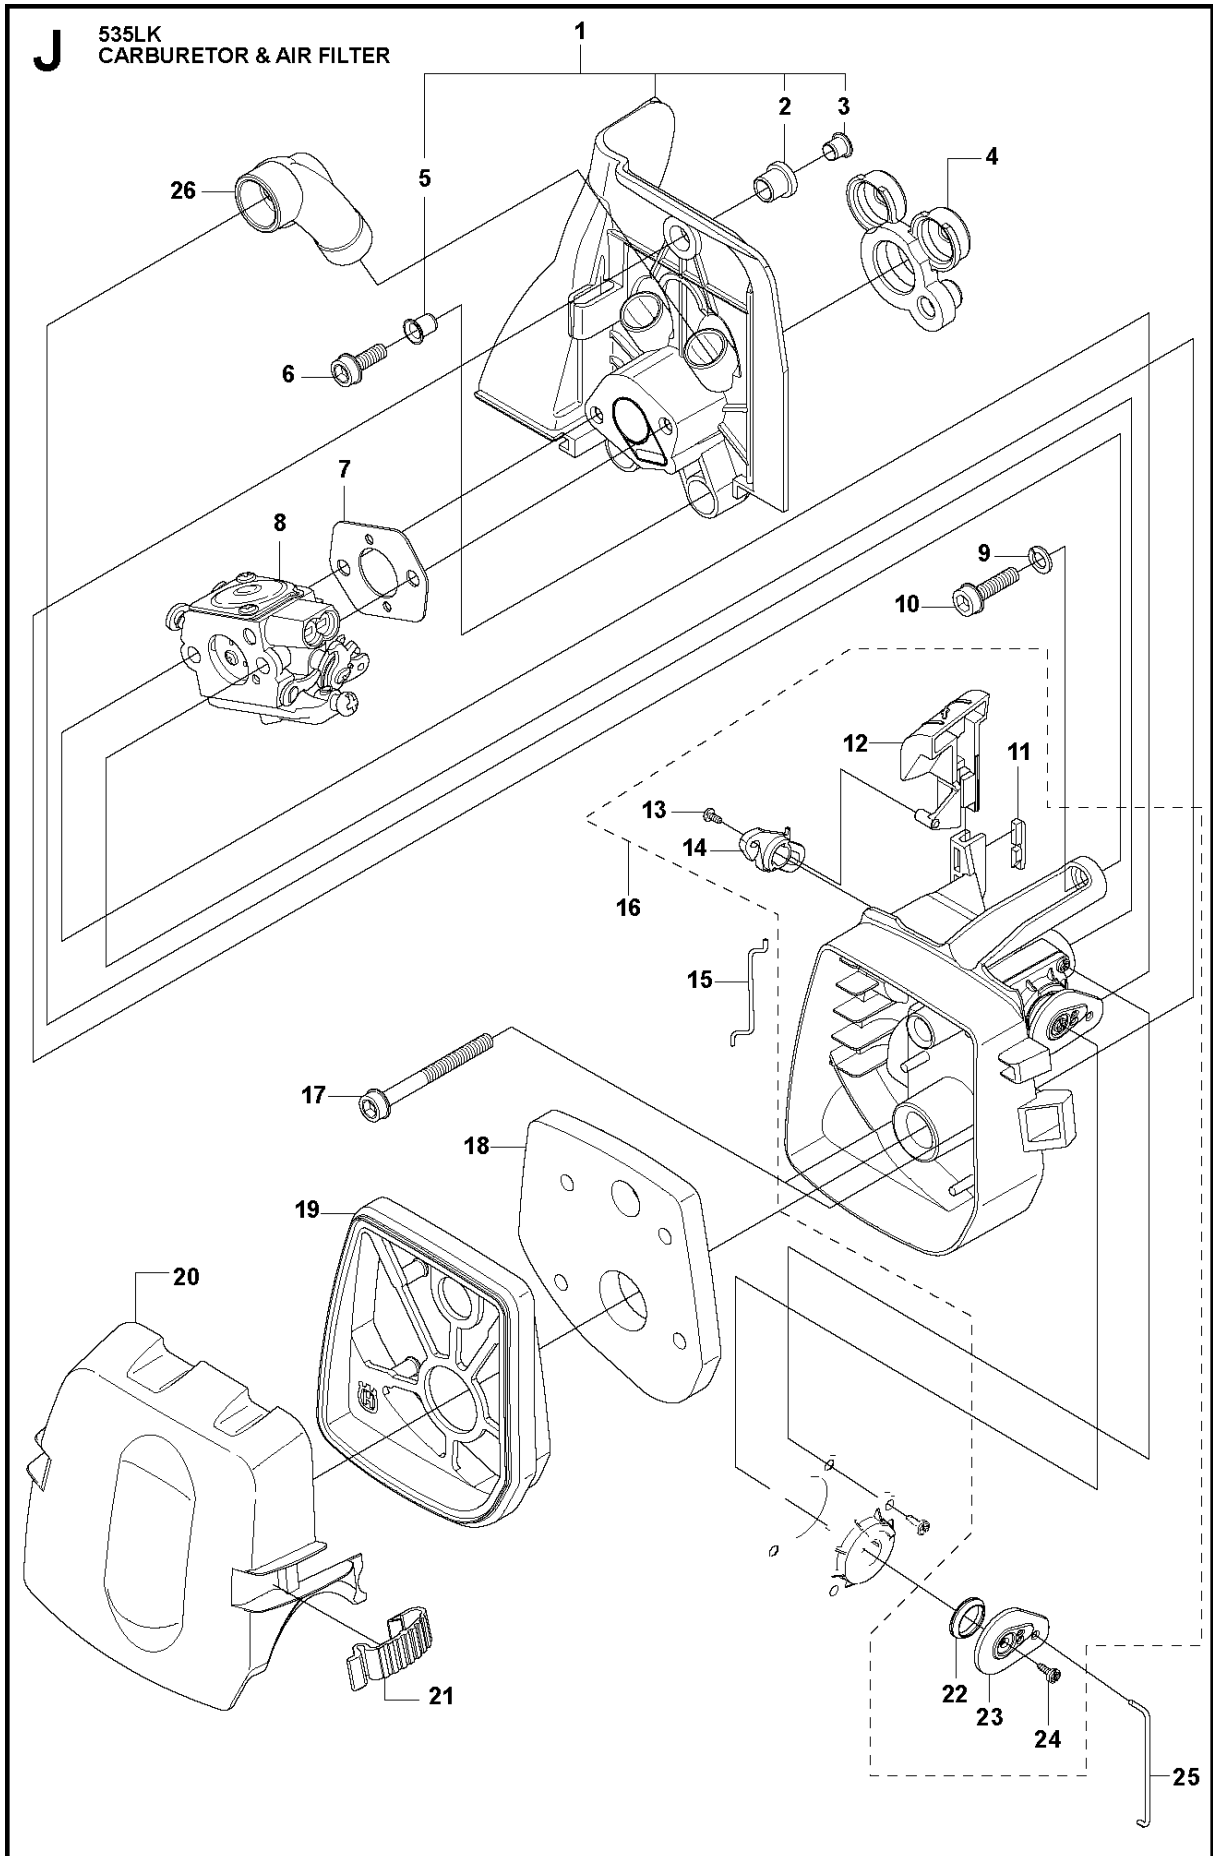

CARBURETOR & AIR FILTER

535 LK

Ref	Part No	Description	Remark	QTY	KIT
1	537 37 12-02	INSULATION WALL		1	
2	537 37 11-01	SLEEVE		1	1
3	544 01 91-01	TUBULAR RIVET		1	1
4	537 33 43-01	INLET PIPE		1	
5	537 37 38-03	TUBULAR RIVET		2	1
6	503 20 03-16	SCREW IHSCFM		2	
7	503 49 71-01	GASKET		1	
8	581 16 75-01	CARBURETTOR	(ZAMA C1Q-EL36)	1	
9	503 23 10-06	WASHER		1	
10	503 20 03-20	SCREW IHSCFM		1	
11	544 02 58-01	BAR		1	16
12	537 33 71-01	CHOKE CONTROL		1	16
13	503 21 29-06	SCREW CCRPANT		1	16
14	537 35 58-01	LEVER		1	16
15	544 37 27-01	SLEEVING BRACKET		1	
16	537 31 41-01	FILTER HOLDER		1	
17	503 21 75-50	SCREW IHSCFT		2	
18	537 33 72-01	FILTER		1	
19	537 31 42-01	FRAME		1	
20	537 31 44-01	FILTER COVER		1	
21	537 38 72-01	SNAP LOCKING		2	
22	544 01 47-01	BELLOWS		1	16
23	544 01 46-01	LEVER		1	16
24	503 21 29-06	SCREW CCRPANT		1	16
25	537 34 90-01	LEVER		1	
26	537 34 13-01	AIR DUCT		1