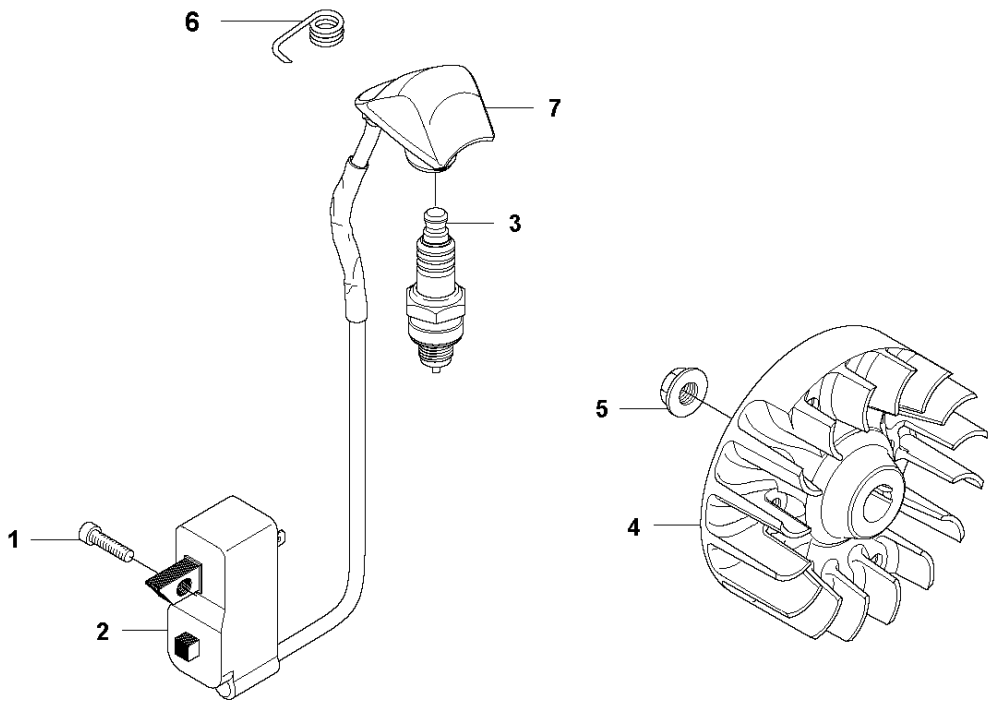

CARBURETOR & AIR FILTER

535 LK

Ref	Part No	Description	Remark	QTY	KIT
1	537 37 12-02	INSULATION WALL		1	
2	537 37 11-01	SLEEVE		1	1
3	544 01 91-01	TUBULAR RIVET		1	1
4	537 33 43-01	INLET PIPE		1	
5	537 37 38-03	TUBULAR RIVET		2	1
6	503 20 03-16	SCREW IHSCFM		2	
7	503 49 71-01	GASKET		1	
8	581 16 75-01	CARBURETTOR	(ZAMA C1Q-EL36)	1	
9	503 23 10-06	WASHER		1	
10	503 20 03-20	SCREW IHSCFM		1	
11	544 02 58-01	BAR		1	16
12	537 33 71-01	CHOKE CONTROL		1	16
13	503 21 29-06	SCREW CCRPANT		1	16
14	537 35 58-01	LEVER		1	16
15	544 37 27-01	SLEEVING BRACKET		1	
16	537 31 41-01	FILTER HOLDER		1	
17	503 21 75-50	SCREW IHSCFT		2	
18	537 33 72-01	FILTER		1	
19	537 31 42-01	FRAME		1	
20	537 31 44-01	FILTER COVER		1	
21	537 38 72-01	SNAP LOCKING		2	
22	544 01 47-01	BELLOWS		1	16
23	544 01 46-01	LEVER		1	16
24	503 21 29-06	SCREW CCRPANT		1	16
25	537 34 90-01	LEVER		1	
26	537 34 13-01	AIR DUCT		1	

K 535LK
STARTER

STARTER

535 LK

Ref	Part No	Description	Remark	QTY	KIT
1	577 22 36-01	DECAL		1	
2	503 21 79-20	SCREW IH SCT		1	11
3	535 07 23-01	WASHER		1	11
4	537 32 50-02	STARTER PULLEY		1	11
5	503 85 99-01	RECOIL SPRING		1	11
7	505 30 51-25	STARTER CORD		1	11
8	503 54 39-01	STARTER HANDLE		1	11
9	544 10 25-02	STARTER	Spare part adapted for captive screws	1	11
10	573 99 43-05	SCREW IH SCFMO	Captive screws	3	
11	537 21 47-07	STARTER ASSY		1	
12	503 87 33-05	BRIDGE		1	
13	735 31 08-20	E-CLIP		2	12
14	503 87 36-01	SPRING		1	12
15	503 87 35-02	STARTER PAWL		2	12

L 535LK
IGNITION

IGNITION SYSTEM

535 LK

Ref	Part No	Description	Remark	QTY KIT
1	503 21 66-18	SCREW IHSCT		2
2	544 12 70-01	IGNITION MODULE		1
3	503 23 51-09	SPARK PLUG	CH RCJ6Y (Ø=14 mm)	1
4	537 24 96-01	FLYWHEEL		1
5	731 71 16-51	HEXAGON NUT FLANGE		1
6	537 23 93-01	CONTACT SPRING		1
7	537 43 43-01	SPARK PLUG CAP		1