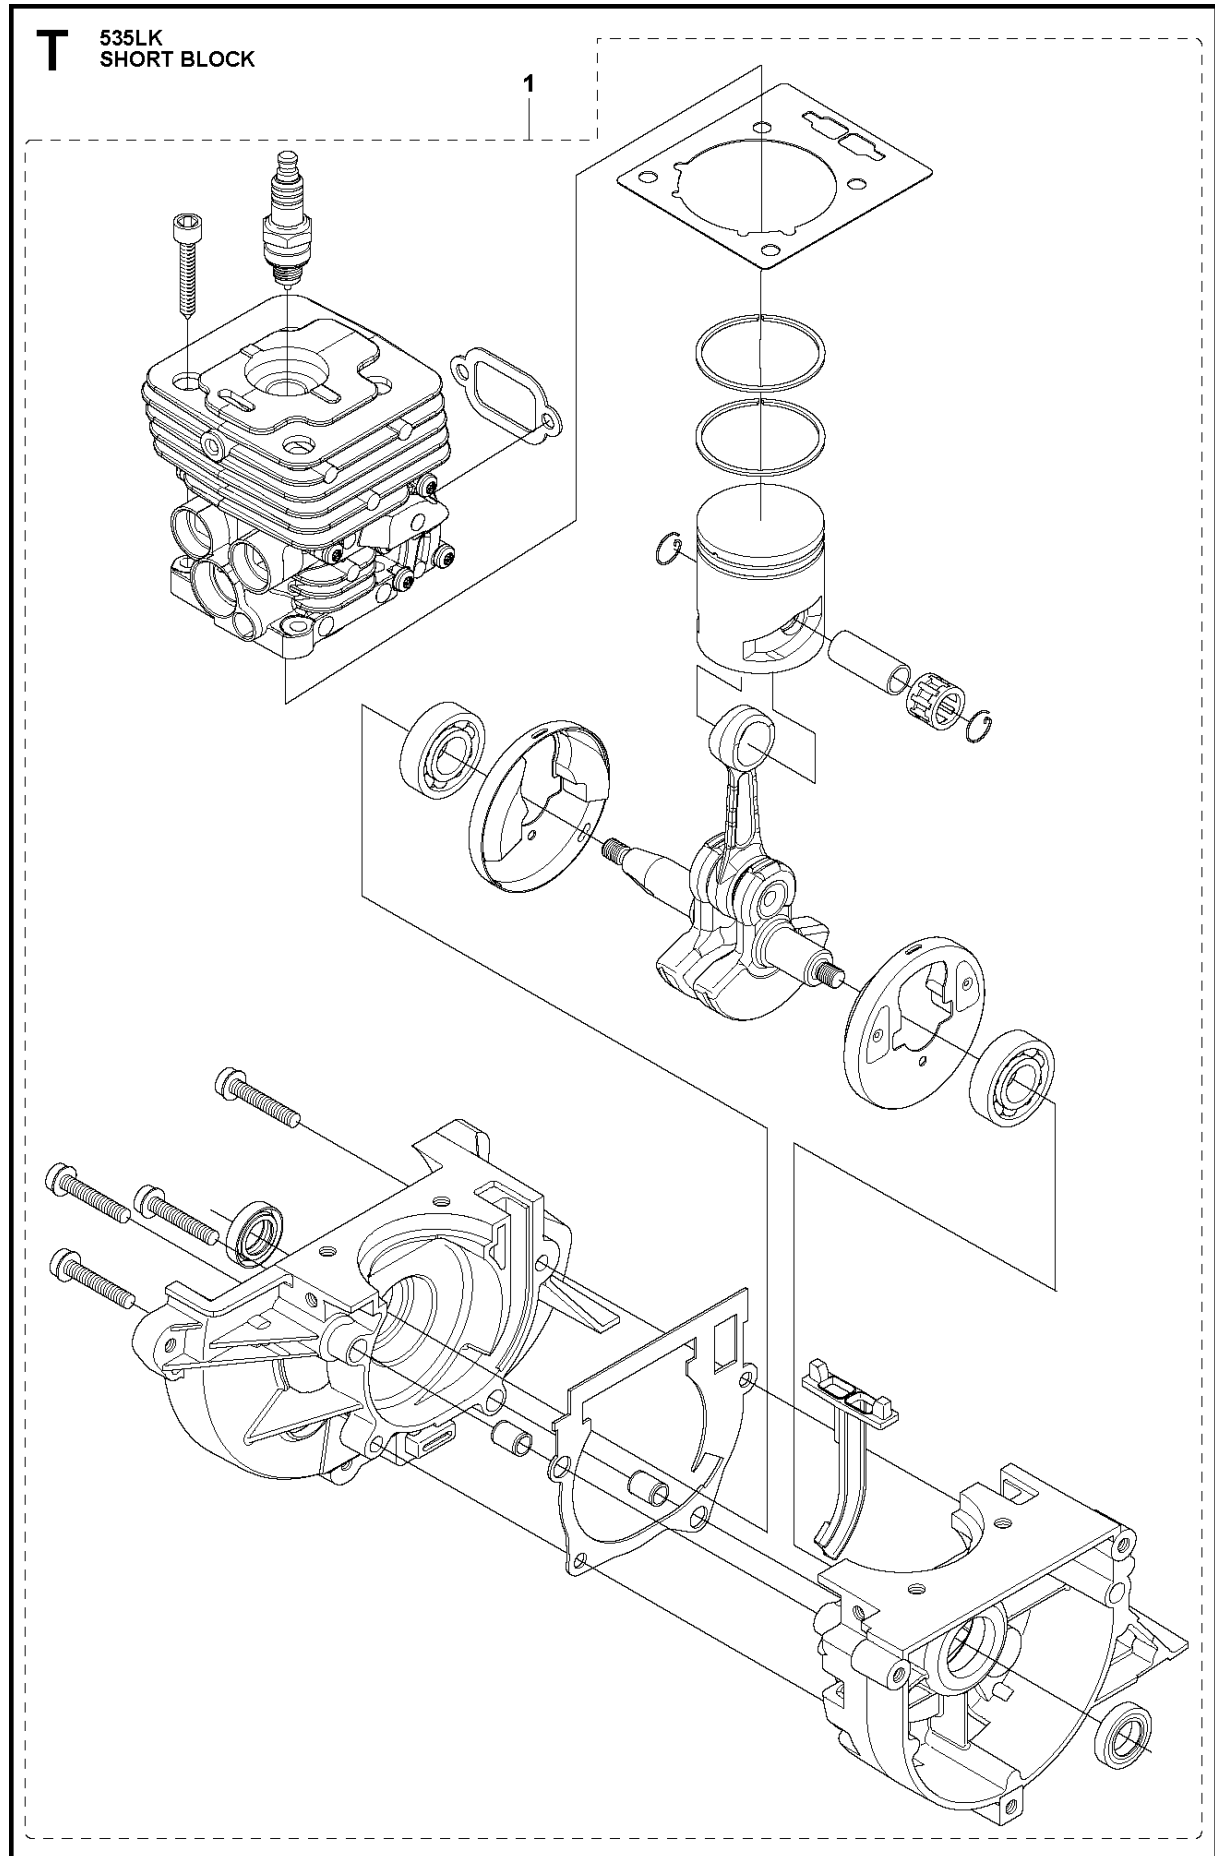

ACCESSORIES

535 LK

Ref	Part No	Description	Remark	QTY KIT
1	501 19 22-01	TOOL		1
2	531 00 92-48	FILTER OIL	Oil Airfilter	1
3	503 97 64-01	GREASE		1
4	502 28 59-01	STOP		1
5	503 80 17-01	GREASE		1
6	537 36 21-01	COMBINATION WRENCH		1
7	544 35 91-01	TRANSPORT GUARD		1
8	537 31 29-01	TRANSPORT GUARD	200-275 mm	1
9	503 89 01-02	SUPPORT CUP		1
10	537 21 62-01	HARNESS		1
10	537 21 62-02	HARNESS	USA	1
11	537 35 36-01	LOOP		1
12	537 35 01-01	LOOP		1
13	725 23 31-51	SCREW		1
14	537 13 04-02	KNOB		1