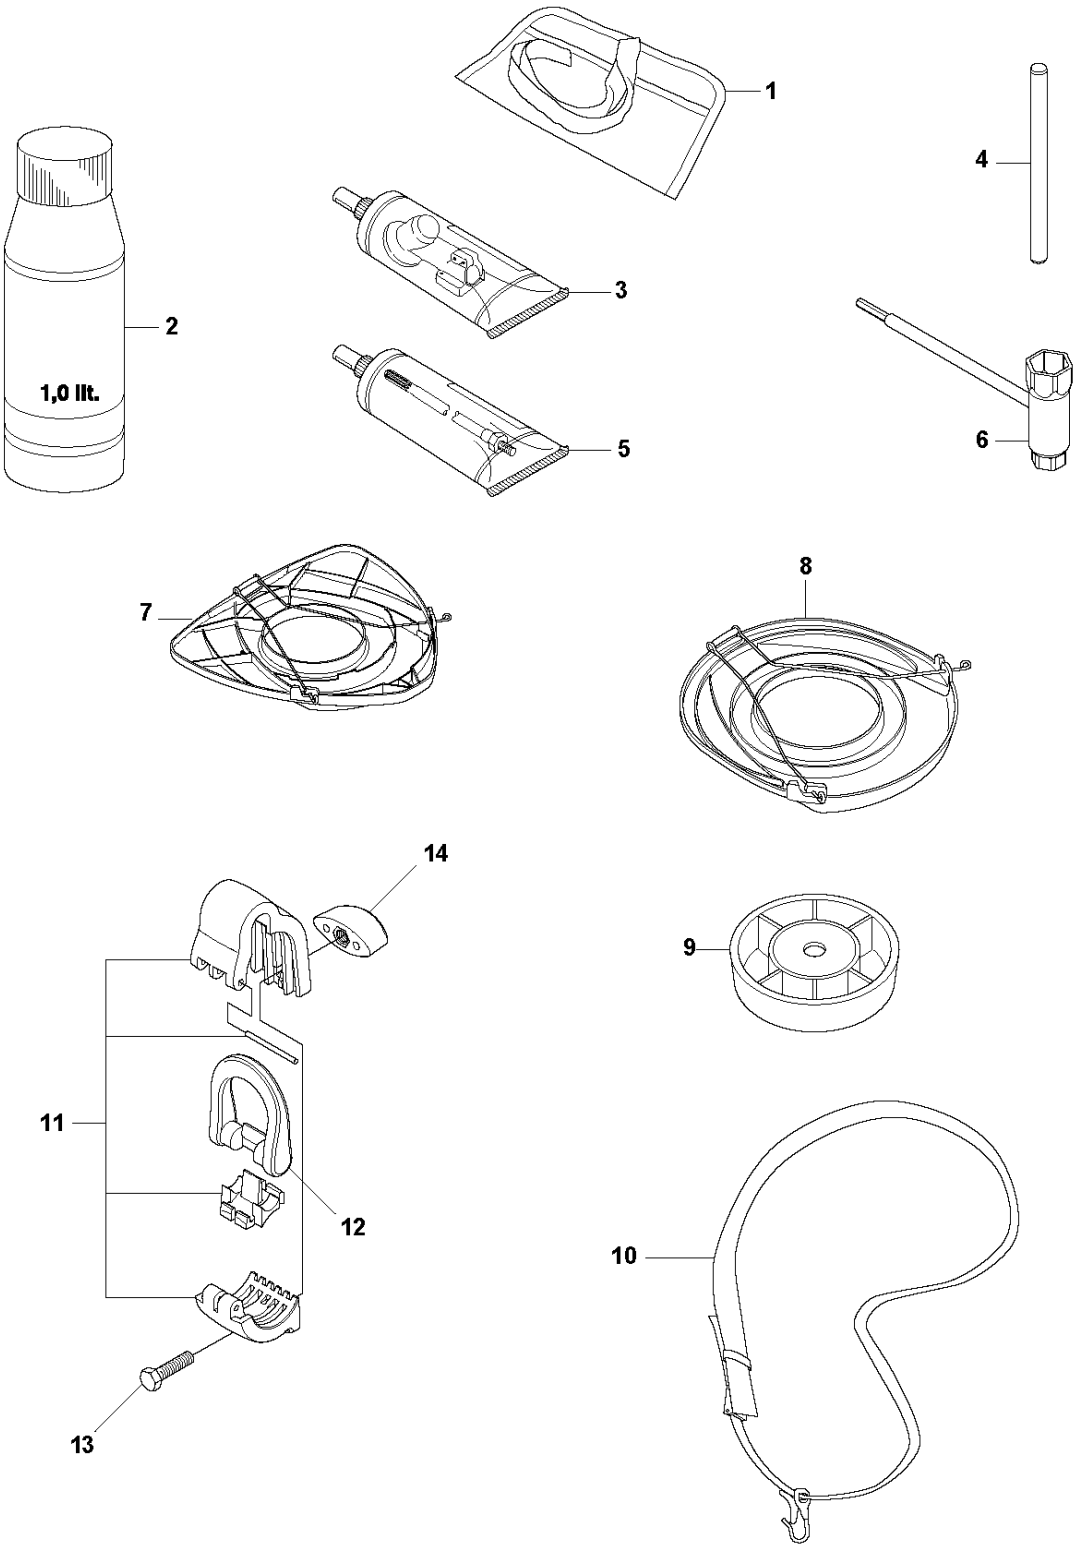

Q1 535LK
CARBURETOR DETAILS

Zama C1Q-EL36

CARBURETOR

535 LK

Ref	Part No	Description	Remark	QTY	KIT
1	544 32 56-01	CARBURETTOR		1	
2	503 47 92-01	SCREW		1	1
3	537 41 72-01	VALVE		1	1
4	544 37 24-01	SPRING		1	1
5	503 48 05-01	SCREW		2	1
6	503 97 43-01	COVER		1	1
7	537 04 89-01	DIAPHRAGM		1	1, 43
8	537 02 04-01	GASKET		1	1, 43
9	503 53 56-01	PLUG WELCH		1	1
10	537 38 73-01	NOZZLE ASSY		1	1
11	503 48 01-01	SCREW		1	1
12	503 48 00-01	PIN RETAINING SCREW		1	1
13	503 66 59-01	LEVER		1	1
14	503 47 97-01	VALVE		1	1
15	537 02 03-01	SPRING		1	1
16	544 37 22-01	SHAFT ASSY		1	1
17	537 02 11-01	VALVE		1	1
18	503 48 18-01	SCREW		1	1
19	544 37 26-01	SPRING		1	1
20	544 37 25-01	LEVER		1	1
21	544 42 70-01	COLLAR		1	1
23	537 01 26-01	SPRING		1	1
24	537 01 25-01	BALL		1	1
25	503 48 13-01	STRAINER		1	1
26	544 37 23-01	LEVER		1	1
27	503 47 90-01	SCREW		1	1
28	537 41 69-01	SCREW		1	1
29	537 41 70-01	LIMITER CAP		2	1
30	537 38 75-01	SCREW		1	1
31	537 38 52-01	CLIP		1	1
32	537 41 77-01	COLLAR		1	1
33	537 41 73-01	LEVER		1	1
34	537 41 78-01	SPRING THROTT.RETURN		1	1
35	537 41 74-01	LEVER		1	1
36	503 47 90-01	SCREW		1	1
37	537 02 00-01	DIAPHRAGM PUMP		1	1, 43
38	537 02 01-01	GASKET		1	1, 43
39	537 41 68-01	COVER		1	1
40	537 02 07-01	SCREW		1	1
41	503 48 11-01	PIECE		1	1
42	503 47 96-01	SCREW		1	1
43	531 00 45-52	GASKET KIT		1	
44	537 38 74-01	SHAFT ASSY		1	1

R1 535LK
ACCESSORIES

ACCESSORIES

535 LK

Ref	Part No	Description	Remark	QTY KIT
1	588 11 79-01	COMBINATION GUARD		1
2	576 27 56-01	SCREW ITXSCFT		1
3	503 79 88-01	BLADE		1

R2 535LK
ACCESSORIES

ACCESSORIES

535 LK