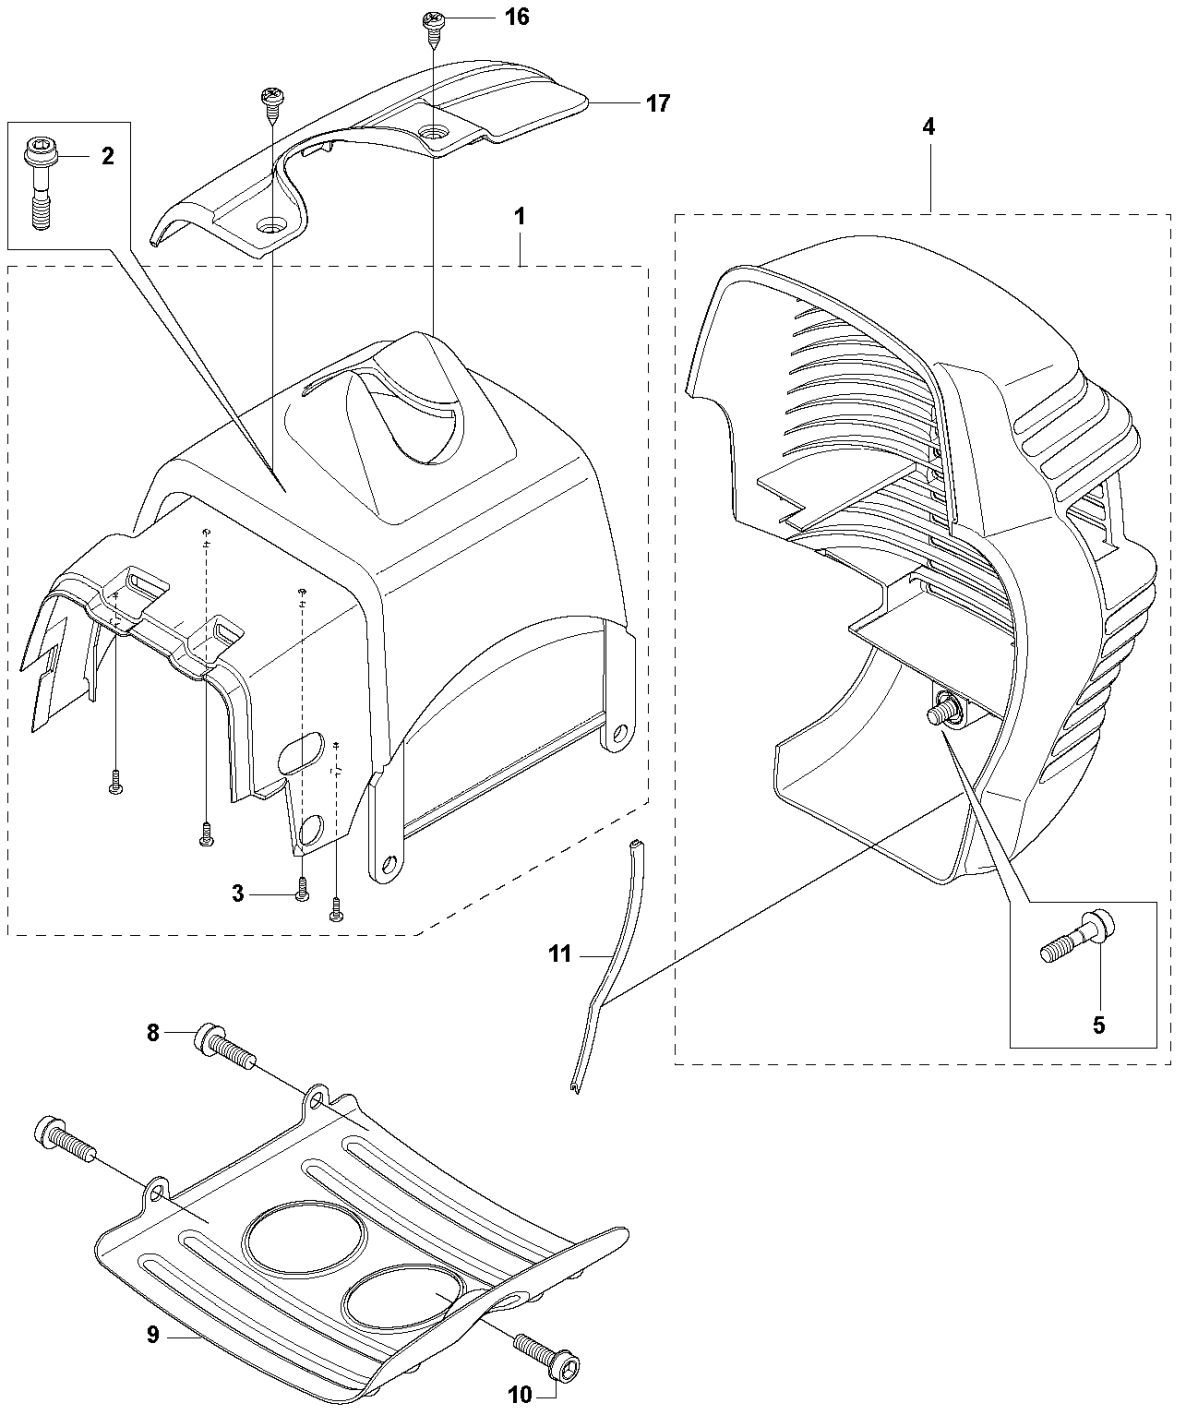

F 535LK
CLUTCH

CLUTCH

535 LK

Ref	Part No	Description	Remark	QTY	KIT
1	544 11 97-01	COVER		1	
2	503 96 13-01	SCREW		2	
3	740 42 06-00	O-RING		2	
4	537 31 00-01	COVER		1	
5	537 32 27-01	ANTIVIBRATION ELEMENT		1	
6	725 53 33-55	SCREW IHSCM		1	
7	503 20 03-20	SCREW IHSCFM		3	
8	537 31 01-02	COMPRESSION SLEEVE		1	
9	735 31 14-00	CIRCLIP		1	
10	503 24 07-02	PARALLEL PIN		2	13
11	738 21 01-04	BALL BEARING		1	13
12	735 31 28-10	CIRCLIP		1	13
13	537 30 29-01	CLUTCH COVER		1	
14	589 44 72-01	CLUTCH DRUM		1	
15	503 20 03-20	SCREW IHSCFM		3	
16	537 41 81-01	SCREW		2	
17	537 41 57-01	WASHER		1	
18	537 42 72-01	SPRING		1	19
19	537 34 04-01	CLUTCH		1	
20	537 04 68-01	WASHER		1	

G 535LK
CYLINDER COVER

CYLINDER COVER

535 LK

Ref	Part No	Description	Remark	QTY	KIT
1	544 16 01-02	CYLINDER COVER	Spare part incl. Screws Pos. 2	1	
2	573 99 43-04	SCREW IHSCFMO	Captive screws	1	1
3	503 21 29-10	SCREW CCRPANT		4	1
4	537 42 51-02	HEAT PROTECTOR	Spare part incl. Screws Pos. 5	1	
5	574 47 70-03	SCREW IHSCFMO	Captive screws	1	4
8	503 21 75-16	SCREW IHSCFT		2	
9	537 35 72-01	PROTECTIVE PLATE		1	
10	503 21 75-16	SCREW IHSCFT		1	
11	544 02 98-01	BAR		1	
16	503 21 35-02	SCREW		2	
17	502 43 39-01	ARM PROTECTION		1	
18	576 99 86-23	LABEL		1	