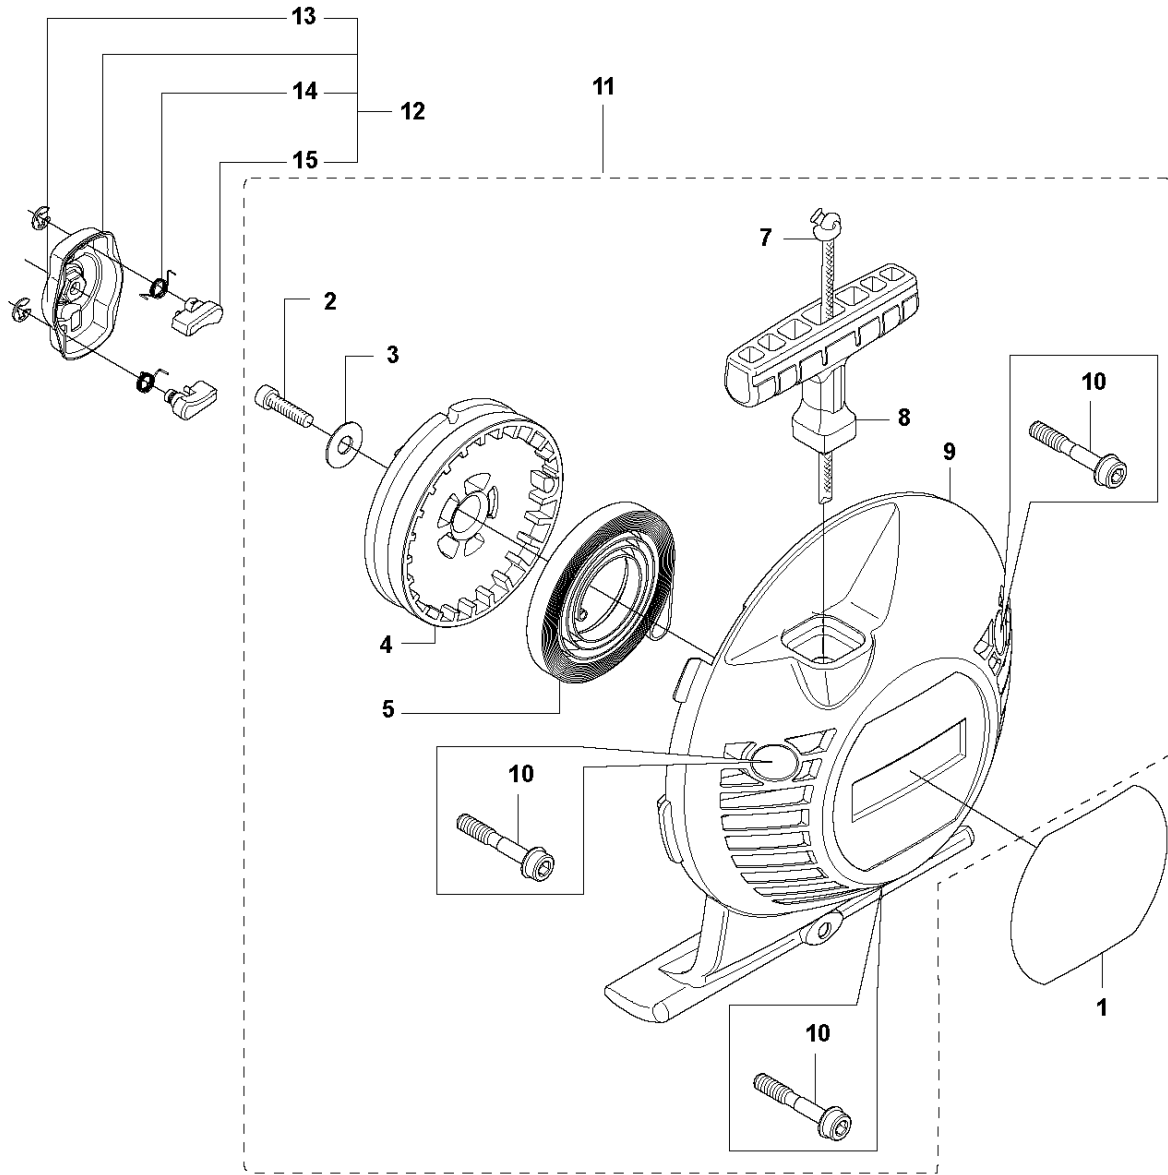

K 535LK
STARTER

STARTER

535 LK

Ref	Part No	Description	Remark	QTY	KIT
1	577 22 36-01	DECAL		1	
2	503 21 79-20	SCREW IH SCT		1	11
3	535 07 23-01	WASHER		1	11
4	537 32 50-02	STARTER PULLEY		1	11
5	503 85 99-01	RECOIL SPRING		1	11
7	505 30 51-25	STARTER CORD		1	11
8	503 54 39-01	STARTER HANDLE		1	11
9	544 10 25-02	STARTER	Spare part adapted for captive screws	1	11
10	573 99 43-05	SCREW IH SCFMO	Captive screws	3	
11	537 21 47-07	STARTER ASSY		1	
12	503 87 33-05	BRIDGE		1	
13	735 31 08-20	E-CLIP		2	12
14	503 87 36-01	SPRING		1	12
15	503 87 35-02	STARTER PAWL		2	12