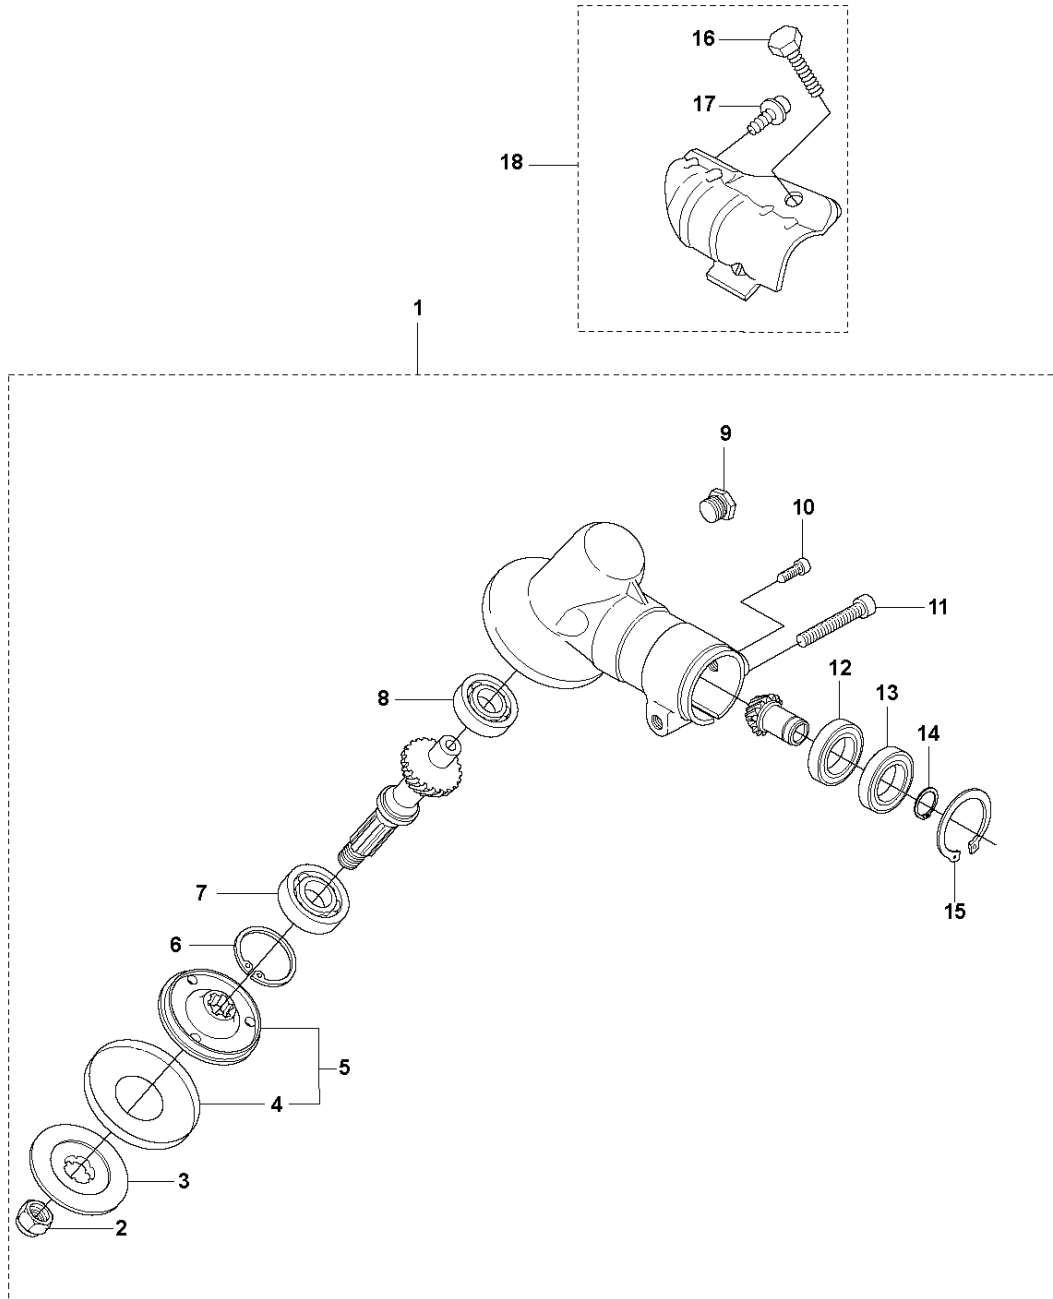

SPARE PARTS LIST

TRIMMERS/EDGERS

535 LK

A 535LK
BEVEL GEAR

BEVEL GEAR

535 LK

Ref	Part No	Description	Remark	QTY	KIT
1	537 19 92-02	BEVEL GEAR ASSY		1	
2	503 85 63-01	NUT		1	1
3	537 28 56-01	SUPPORT FLANGE		1	1
4	537 29 26-01	CUP		1	1
5	537 23 49-01	DRIVER ASSY		1	1
6	735 31 28-10	CIRCLIP		1	1
7	503 25 24-01	BALL BEARING		1	1
8	738 21 98-00	BALL BEARING		1	1
9	503 20 15-01	SCREW IHHM		1	1
10	503 20 14-12	SCREW IHSCFMO		1	1
11	503 20 07-25	SCREW IHSCFM		1	1
12	738 21 99-00	BALL BEARING		1	1
13	738 21 99-02	BALL BEARING		1	1
14	735 31 11-00	CIRCLIP		1	1
15	735 31 25-10	CIRCLIP		1	1
16	725 23 70-51	SCREW		1	18
17	503 20 07-12	SCREW IHSCFM		1	18
18	503 93 55-01	CLAMP.GUARD		1	1

THROTTLE CONTROLS

535 LK

Ref	Part No	Description	Remark	QTY	KIT
1	503 91 81-01	THROTTLE LEVER		1	15
2	544 10 08-01	RECOIL SPRING		1	15
3	503 87 80-01	THROTTLE LOCKOUT		1	15
4	503 87 79-03	THROTTLE TRIGGER		1	15
5	503 96 14-01	ABSORBER		1	15
6	537 41 90-01	SWITCH		1	15
7	503 21 66-18	SCREW IHST		5	15
8	544 23 84-01	HANDLE HALF	Hard grip	1	15
8	544 10 02-02	HANDLE HALF	Soft grip	1	15
9	544 23 85-01	HANDLE HALF	Hard grip	1	15
9	544 10 03-02	HANDLE HALF	Soft grip	1	15
10	544 10 17-02	DAMPER		1	15
11	731 23 14-01	HEXAGON NUT		1	15
12	544 11 21-01	RETAINER		1	15
13	503 20 03-20	SCREW IHSCFM		1	15
14	544 10 17-02	DAMPER		1	15
15	544 14 36-02	CONTROL		1	
16	503 87 85-06	SHORT CIRCUIT CABLE		1	15, 18
17	544 17 17-02	THROTTLE WIRE ASSY		1	15, 18
18	544 14 49-01	WIRING ASSY		1	15