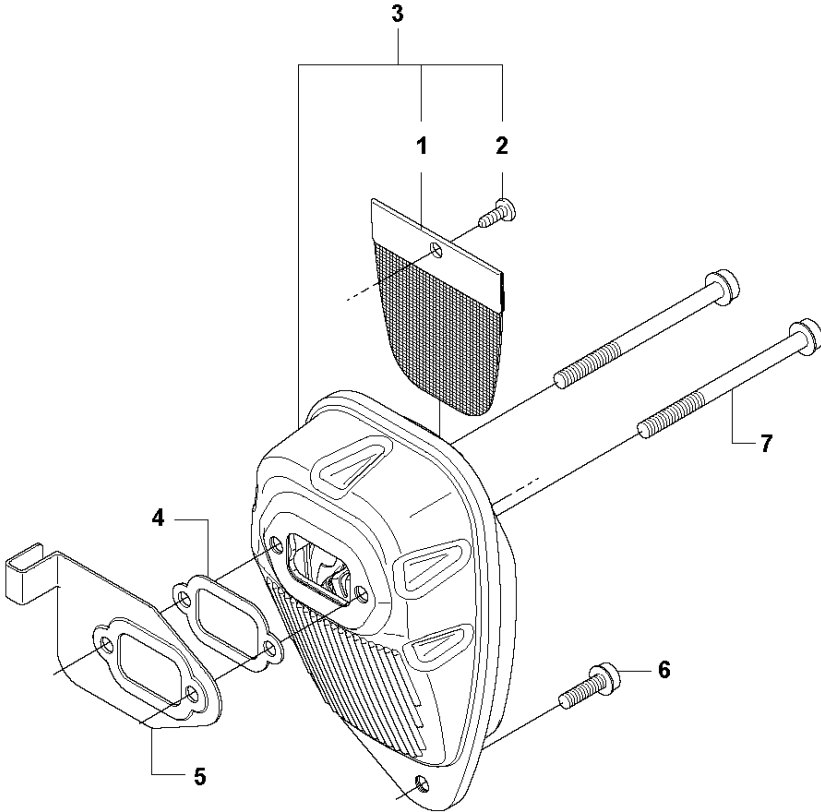

H 535LK
MUFFLER

MUFFLER

535 LK

Ref	Part No	Description	Remark	QTY	KIT
1	544 11 68-01	SPARK ARRESTER SCREEN		1	3
2	724 12 87-59	SCREW CRPANM		1	3
3	505 40 86-01	MUFFLER ASSY	Cat	1	
4	537 33 31-01	GASKET		1	
5	537 34 08-01	AIR CONDUCTOR		1	
6	503 20 03-20	SCREW IHSCFM		1	
7	503 20 29-63	SCREW IHSCFM		2