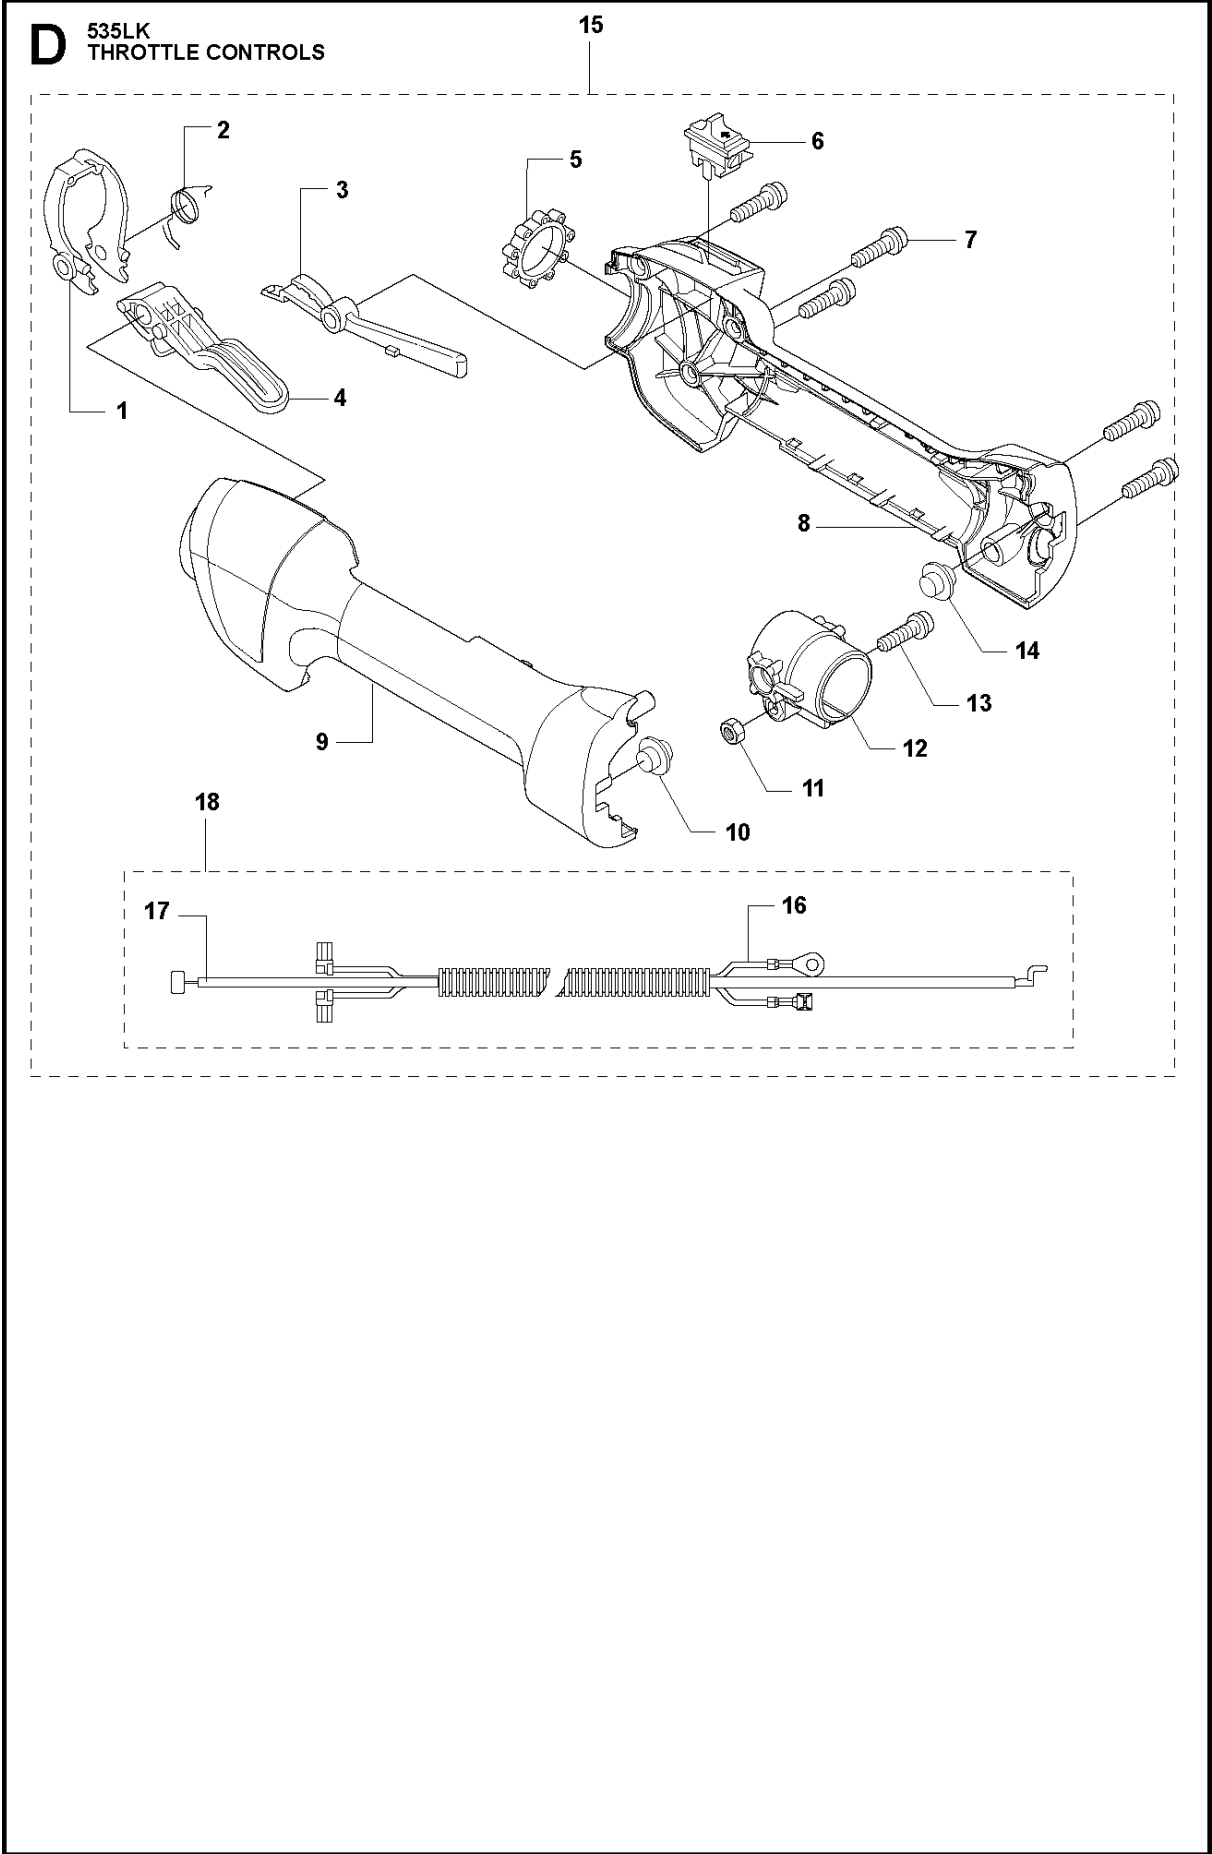

SPARE PARTS LIST

TRIMMERS/EDGERS

535 LK

A 535LK
BEVEL GEAR

BEVEL GEAR

535 LK

Ref	Part No	Description	Remark	QTY	KIT
1	537 19 92-02	BEVEL GEAR ASSY		1	
2	503 85 63-01	NUT		1	1
3	537 28 56-01	SUPPORT FLANGE		1	1
4	537 29 26-01	CUP		1	1
5	537 23 49-01	DRIVER ASSY		1	1
6	735 31 28-10	CIRCLIP		1	1
7	503 25 24-01	BALL BEARING		1	1
8	738 21 98-00	BALL BEARING		1	1
9	503 20 15-01	SCREW IHHM		1	1
10	503 20 14-12	SCREW IHSCFMO		1	1
11	503 20 07-25	SCREW IHSCFM		1	1
12	738 21 99-00	BALL BEARING		1	1
13	738 21 99-02	BALL BEARING		1	1
14	735 31 11-00	CIRCLIP		1	1
15	735 31 25-10	CIRCLIP		1	1
16	725 23 70-51	SCREW		1	18
17	503 20 07-12	SCREW IHSCFM		1	18
18	503 93 55-01	CLAMP.GUARD		1	1

THROTTLE CONTROLS

535 LK

Ref	Part No	Description	Remark	QTY	KIT
1	503 91 81-01	THROTTLE LEVER		1	15
2	544 10 08-01	RECOIL SPRING		1	15
3	503 87 80-01	THROTTLE LOCKOUT		1	15
4	503 87 79-03	THROTTLE TRIGGER		1	15
5	503 96 14-01	ABSORBER		1	15
6	537 41 90-01	SWITCH		1	15
7	503 21 66-18	SCREW IHST		5	15
8	544 23 84-01	HANDLE HALF	Hard grip	1	15
8	544 10 02-02	HANDLE HALF	Soft grip	1	15
9	544 23 85-01	HANDLE HALF	Hard grip	1	15
9	544 10 03-02	HANDLE HALF	Soft grip	1	15
10	544 10 17-02	DAMPER		1	15
11	731 23 14-01	HEXAGON NUT		1	15
12	544 11 21-01	RETAINER		1	15
13	503 20 03-20	SCREW IHSCFM		1	15
14	544 10 17-02	DAMPER		1	15
15	544 14 36-02	CONTROL		1	
16	503 87 85-06	SHORT CIRCUIT CABLE		1	15, 18
17	544 17 17-02	THROTTLE WIRE ASSY		1	15, 18
18	544 14 49-01	WIRING ASSY		1	15