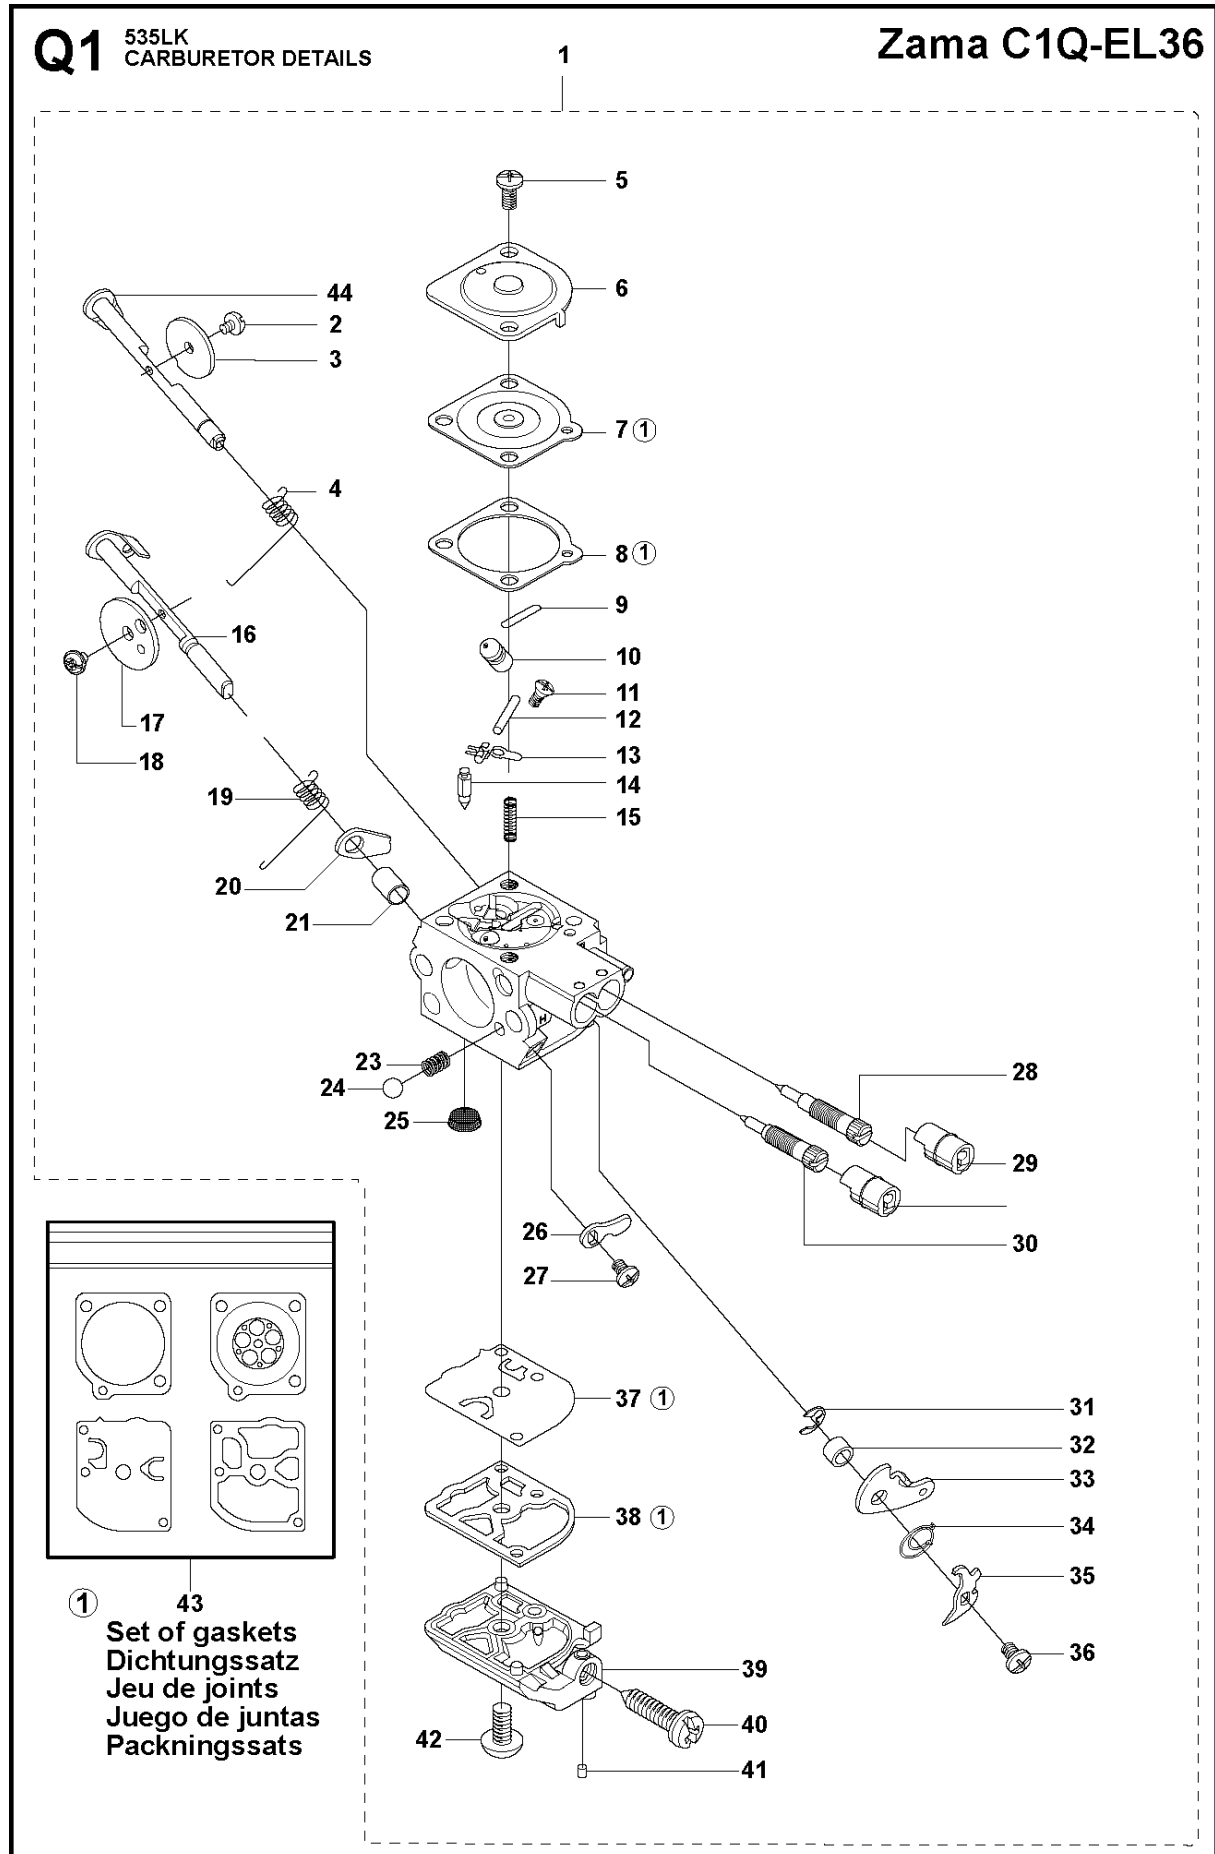

Q1 535LK
CARBURETOR DETAILS

Zama C1Q-EL36

CARBURETOR

535 LK

Ref	Part No	Description	Remark	QTY	KIT
1	544 32 56-01	CARBURETTOR		1	
2	503 47 92-01	SCREW		1	1
3	537 41 72-01	VALVE		1	1
4	544 37 24-01	SPRING		1	1
5	503 48 05-01	SCREW		2	1
6	503 97 43-01	COVER		1	1
7	537 04 89-01	DIAPHRAGM		1	1, 43
8	537 02 04-01	GASKET		1	1, 43
9	503 53 56-01	PLUG WELCH		1	1
10	537 38 73-01	NOZZLE ASSY		1	1
11	503 48 01-01	SCREW		1	1
12	503 48 00-01	PIN RETAINING SCREW		1	1
13	503 66 59-01	LEVER		1	1
14	503 47 97-01	VALVE		1	1
15	537 02 03-01	SPRING		1	1
16	544 37 22-01	SHAFT ASSY		1	1
17	537 02 11-01	VALVE		1	1
18	503 48 18-01	SCREW		1	1
19	544 37 26-01	SPRING		1	1
20	544 37 25-01	LEVER		1	1
21	544 42 70-01	COLLAR		1	1
23	537 01 26-01	SPRING		1	1
24	537 01 25-01	BALL		1	1
25	503 48 13-01	STRAINER		1	1
26	544 37 23-01	LEVER		1	1
27	503 47 90-01	SCREW		1	1
28	537 41 69-01	SCREW		1	1
29	537 41 70-01	LIMITER CAP		2	1
30	537 38 75-01	SCREW		1	1
31	537 38 52-01	CLIP		1	1
32	537 41 77-01	COLLAR		1	1
33	537 41 73-01	LEVER		1	1
34	537 41 78-01	SPRING THROTT.RETURN		1	1
35	537 41 74-01	LEVER		1	1
36	503 47 90-01	SCREW		1	1
37	537 02 00-01	DIAPHRAGM PUMP		1	1, 43
38	537 02 01-01	GASKET		1	1, 43
39	537 41 68-01	COVER		1	1
40	537 02 07-01	SCREW		1	1
41	503 48 11-01	PIECE		1	1
42	503 47 96-01	SCREW		1	1
43	531 00 45-52	GASKET KIT		1	
44	537 38 74-01	SHAFT ASSY		1	1