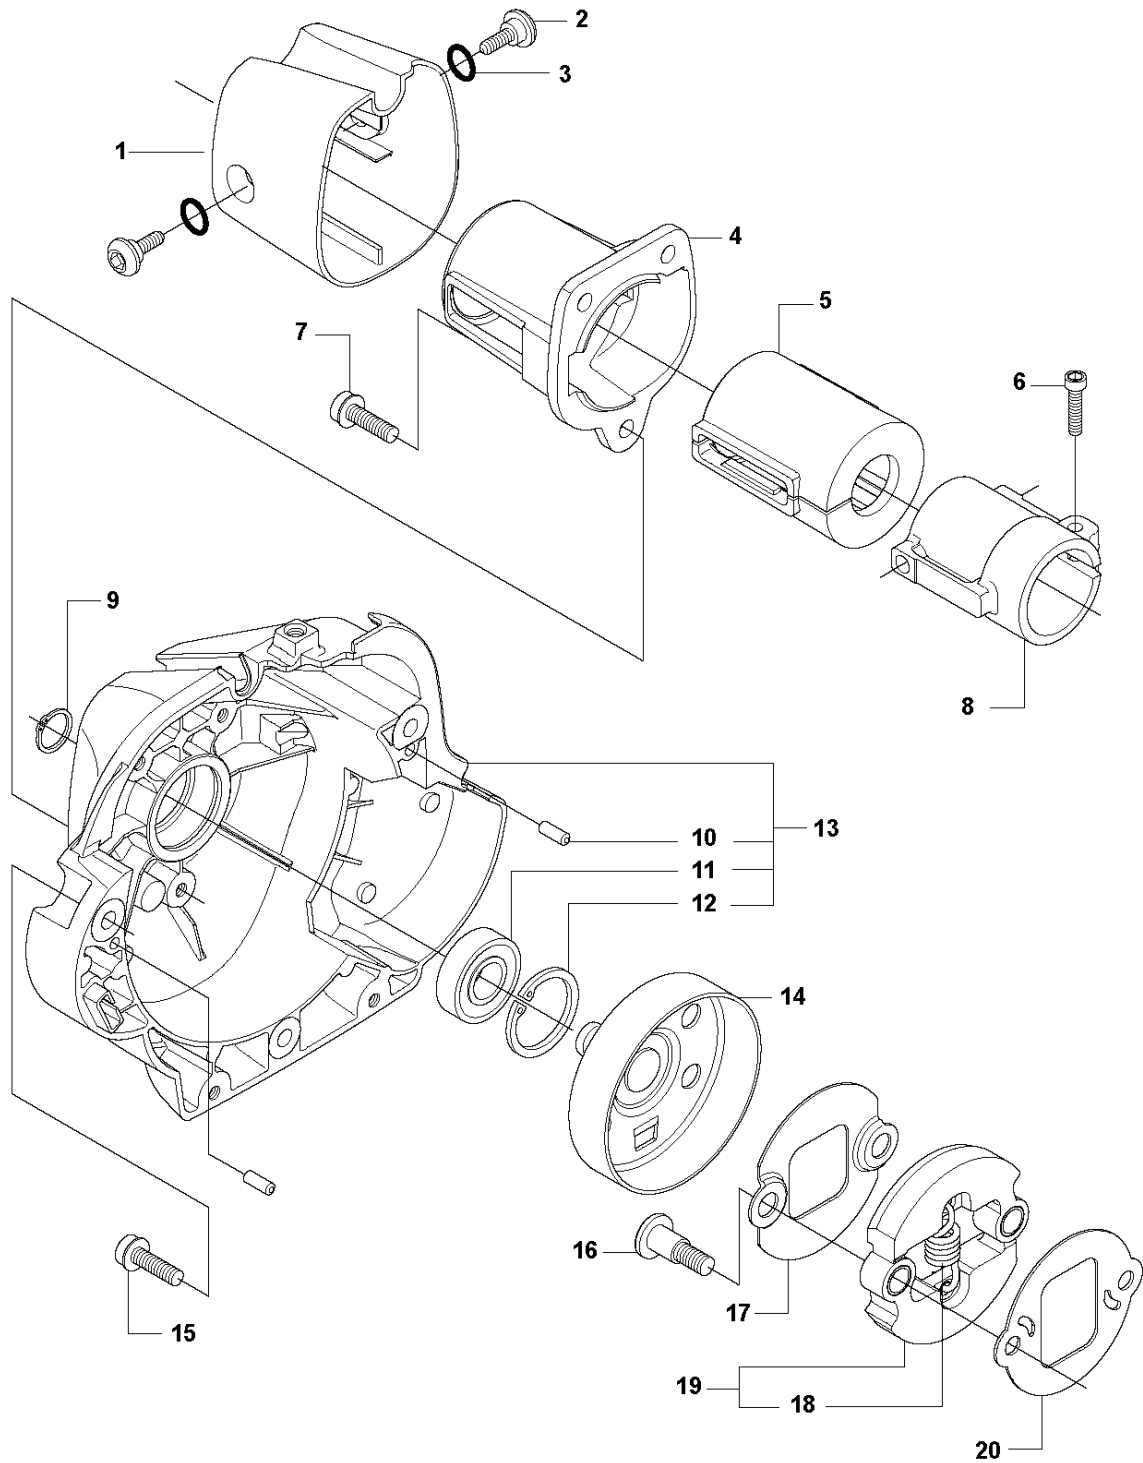

THROTTLE CONTROLS

535 LK

Ref	Part No	Description	Remark	QTY	KIT
1	503 91 81-01	THROTTLE LEVER		1	15
2	544 10 08-01	RECOIL SPRING		1	15
3	503 87 80-01	THROTTLE LOCKOUT		1	15
4	503 87 79-03	THROTTLE TRIGGER		1	15
5	503 96 14-01	ABSORBER		1	15
6	537 41 90-01	SWITCH		1	15
7	503 21 66-18	SCREW IHST		5	15
8	544 23 84-01	HANDLE HALF	Hard grip	1	15
8	544 10 02-02	HANDLE HALF	Soft grip	1	15
9	544 23 85-01	HANDLE HALF	Hard grip	1	15
9	544 10 03-02	HANDLE HALF	Soft grip	1	15
10	544 10 17-02	DAMPER		1	15
11	731 23 14-01	HEXAGON NUT		1	15
12	544 11 21-01	RETAINER		1	15
13	503 20 03-20	SCREW IHSCFM		1	15
14	544 10 17-02	DAMPER		1	15
15	544 14 36-02	CONTROL		1	
16	503 87 85-06	SHORT CIRCUIT CABLE		1	15, 18
17	544 17 17-02	THROTTLE WIRE ASSY		1	15, 18
18	544 14 49-01	WIRING ASSY		1	15

F 535LK
CLUTCH

CLUTCH

535 LK

Ref	Part No	Description	Remark	QTY	KIT
1	544 11 97-01	COVER		1	
2	503 96 13-01	SCREW		2	
3	740 42 06-00	O-RING		2	
4	537 31 00-01	COVER		1	
5	537 32 27-01	ANTIVIBRATION ELEMENT		1	
6	725 53 33-55	SCREW IHSCM		1	
7	503 20 03-20	SCREW IHSCFM		3	
8	537 31 01-02	COMPRESSION SLEEVE		1	
9	735 31 14-00	CIRCLIP		1	
10	503 24 07-02	PARALLEL PIN		2	13
11	738 21 01-04	BALL BEARING		1	13
12	735 31 28-10	CIRCLIP		1	13
13	537 30 29-01	CLUTCH COVER		1	
14	589 44 72-01	CLUTCH DRUM		1	
15	503 20 03-20	SCREW IHSCFM		3	
16	537 41 81-01	SCREW		2	
17	537 41 57-01	WASHER		1	
18	537 42 72-01	SPRING		1	19
19	537 34 04-01	CLUTCH		1	
20	537 04 68-01	WASHER		1	