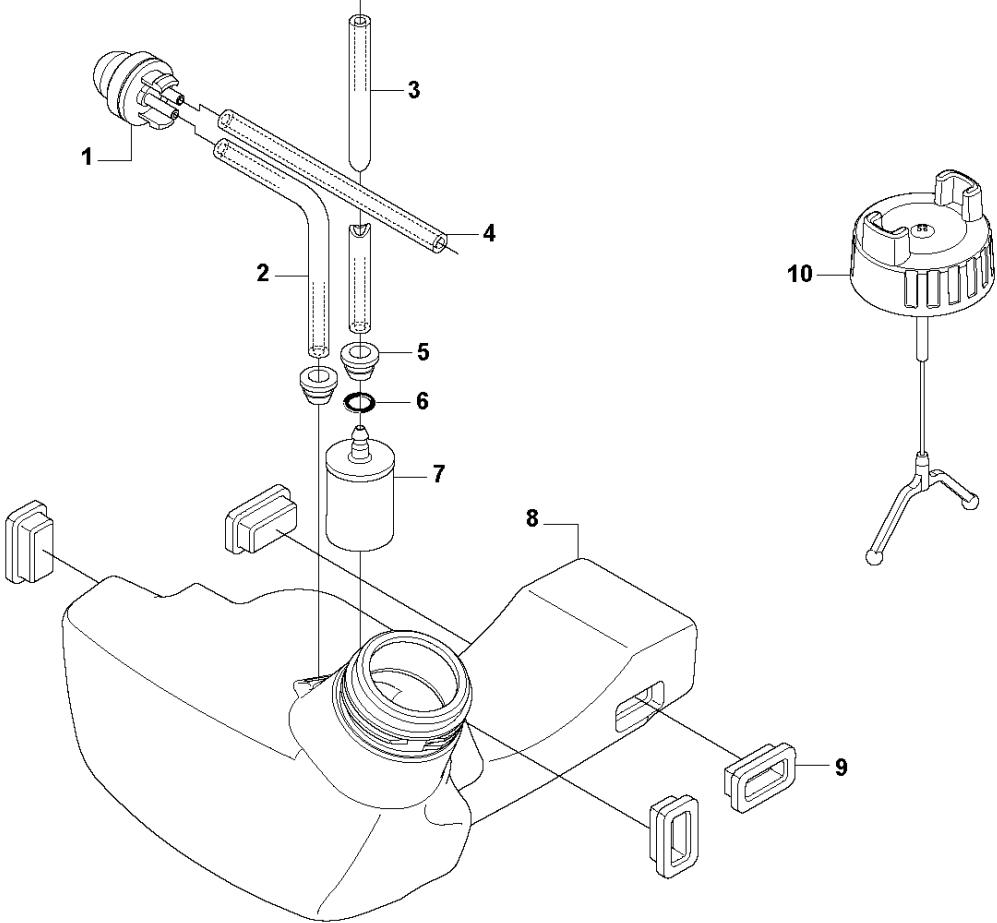

E 535LK
FUEL TANK

FUEL TANK

535 LK

Ref	Part No	Description	Remark	QTY KIT
1	503 93 66-01	PURGE		1
2	537 04 24-12	FUEL HOSE		1
3	537 05 23-01	FUEL HOSE		1
4	537 04 24-12	FUEL HOSE		1
5	503 73 58-01	BUSHING		2
6	537 18 49-01	O-RING		1
7	503 44 32-01	FUEL FILTER		1
8	544 32 88-01	TANK ASSY		1
9	503 91 10-01	SUSPENSION		4
10	503 91 18-02	TANK CAP		1