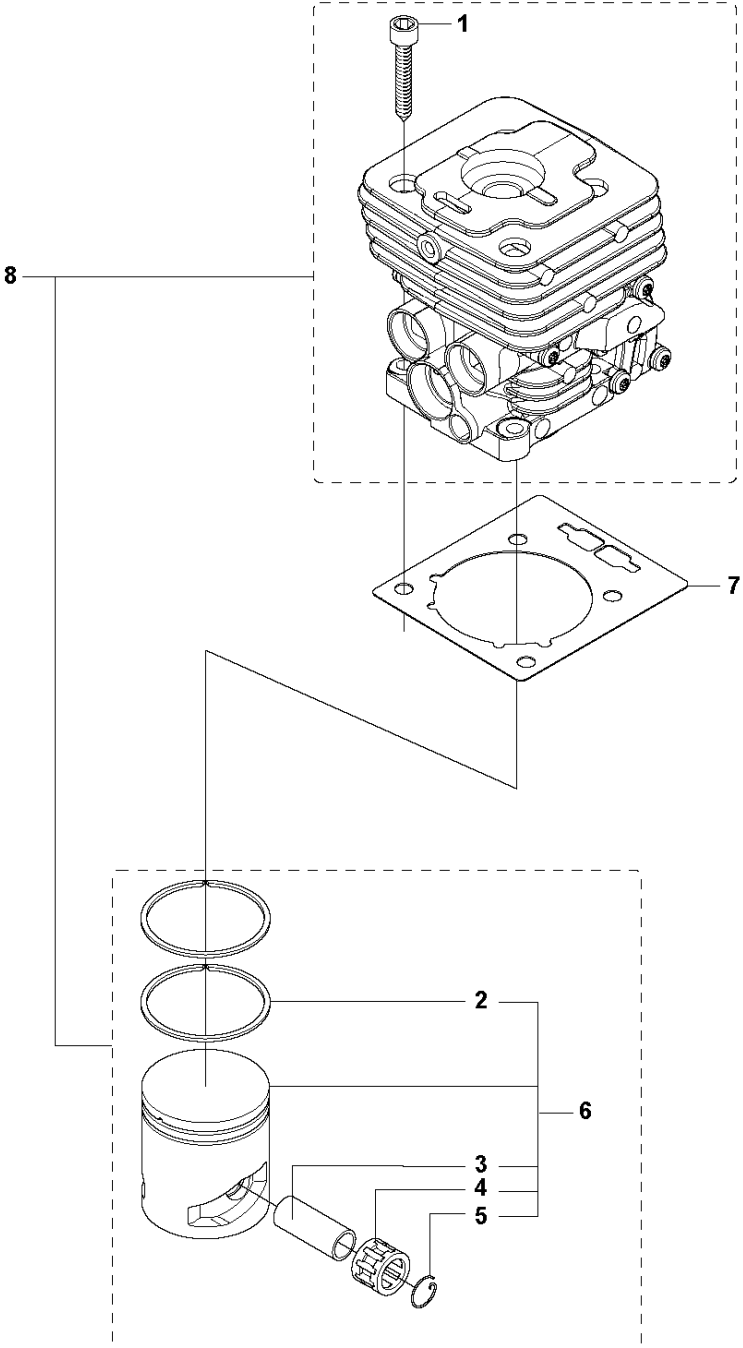

K 535LK
STARTER

STARTER

535 LK

Ref	Part No	Description	Remark	QTY	KIT
1	577 22 36-01	DECAL		1	
2	503 21 79-20	SCREW IH SCT		1	11
3	535 07 23-01	WASHER		1	11
4	537 32 50-02	STARTER PULLEY		1	11
5	503 85 99-01	RECOIL SPRING		1	11
7	505 30 51-25	STARTER CORD		1	11
8	503 54 39-01	STARTER HANDLE		1	11
9	544 10 25-02	STARTER	Spare part adapted for captive screws	1	11
10	573 99 43-05	SCREW IH SCFMO	Captive screws	3	
11	537 21 47-07	STARTER ASSY		1	
12	503 87 33-05	BRIDGE		1	
13	735 31 08-20	E-CLIP		2	12
14	503 87 36-01	SPRING		1	12
15	503 87 35-02	STARTER PAWL		2	12

L 535LK
IGNITION

IGNITION SYSTEM

535 LK

Ref	Part No	Description	Remark	QTY KIT
1	503 21 66-18	SCREW IHSCT		2
2	544 12 70-01	IGNITION MODULE		1
3	503 23 51-09	SPARK PLUG	CH RCJ6Y (Ø=14 mm)	1
4	537 24 96-01	FLYWHEEL		1
5	731 71 16-51	HEXAGON NUT FLANGE		1
6	537 23 93-01	CONTACT SPRING		1
7	537 43 43-01	SPARK PLUG CAP		1

M 535LK
CYLINDER PISTON

CYLINDER PISTON

535 LK

Ref	Part No	Description	Remark	QTY	KIT
1	725 53 33-55	SCREW IHSCM		4	8
2	503 28 90-54	PISTON RING		2	6,8
3	503 28 91-19	PISTON PIN		1	6,8
4	503 41 41-01	NEEDLE BEARING		1	6,8
5	737 44 10-00	SNAP RING		2	6,8
6	585 99 83-02	PISTON ASSY		1	8
7	537 33 30-02	GASKET		1	
8	544 40 06-01	CYLINDER ASSY	Ø = 38mm. 574 36 43-01	1	

N 535LK
CRANK SHAFT

CRANKSHAFT

535 LK

Ref	Part No	Description	Remark	QTY	KIT
1	503 26 02-02	SEALING RING		1	8
2	738 21 01-10	BALL BEARING		1	8
3	537 29 76-01	CUP		1	8
4	503 41 41-01	NEEDLE BEARING		1	8
5	537 29 76-01	CUP		1	8
6	738 21 01-10	BALL BEARING		1	8
7	503 26 02-02	SEALING RING		1	8
8	544 03 90-01	CRANKSHAFT ASSY		1	