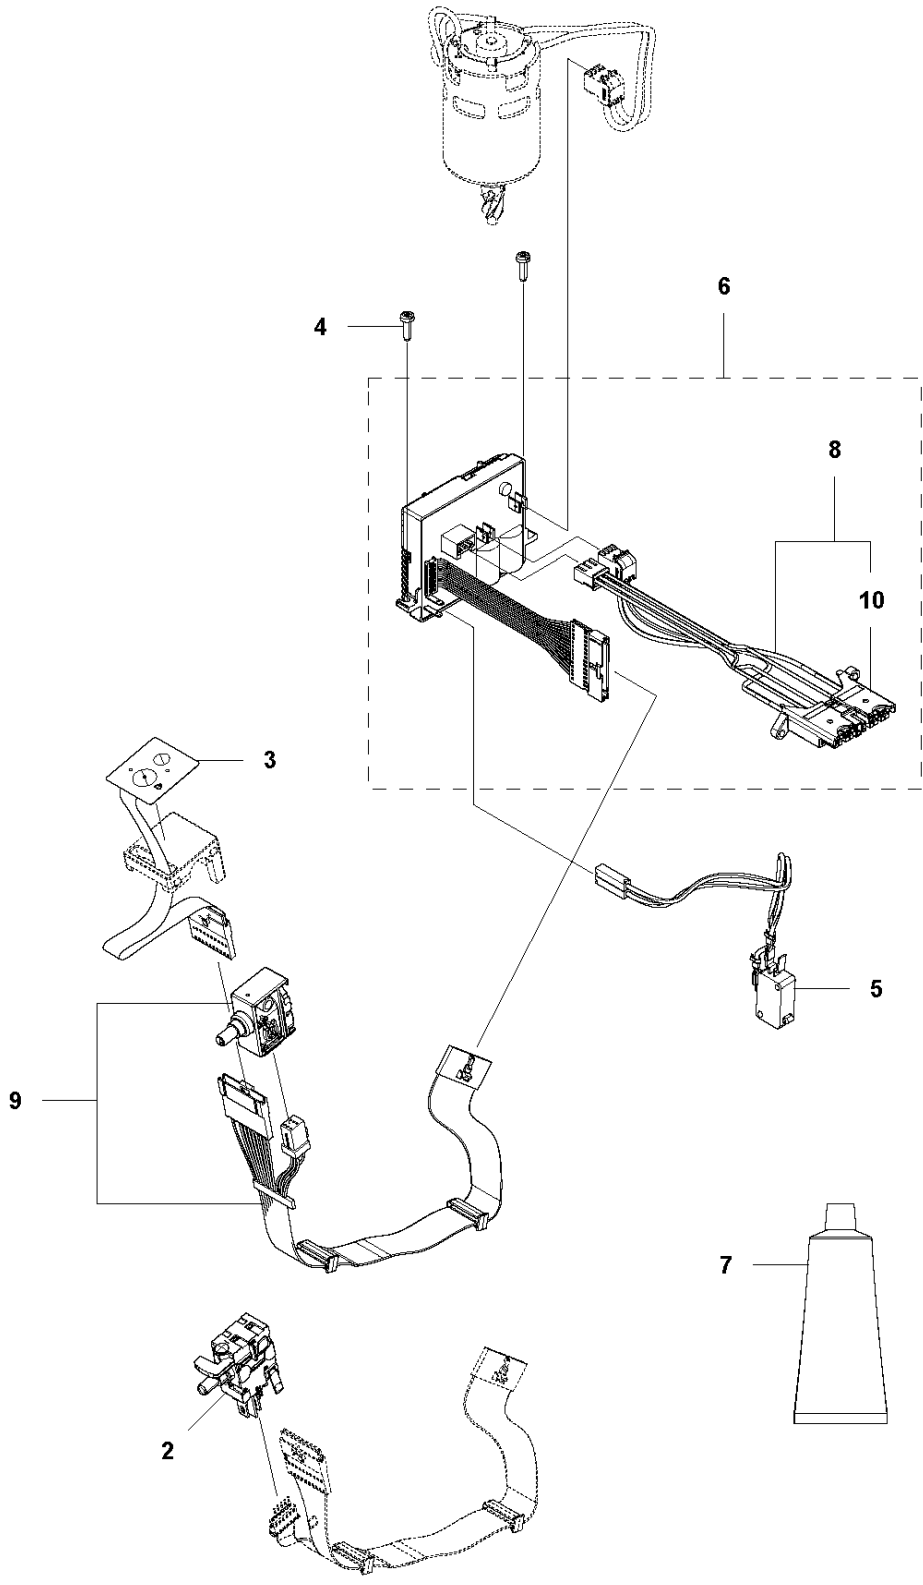

SPARE PARTS LIST

HEDGE TRIMMERS/POLE HEDGE
TRIMMERS

536LiHD70X

E1 536 LiHD70X / LiHD60X
ELECTRIC

UP TO S/N 20180900384

ELECTRICAL

536LiHD70X

Ref	Part No	Description	Remark	QTY	KIT
2	578 32 69-01	TRIGGER SWITCH		1	9
3	579 73 82-01	KEYPAD		1	
4	503 21 28-13	SCREW CCRPANT		2	
5	581 53 13-01	WIRING ASSY		1	
6	581 94 66-01	CONTROL UNIT		1	
7	588 17 64-01	GREASE	SB-B1500023	1	
8	579 70 93-01	WIRING ASSY		1	
9	593 89 65-01	SWITCH KIT		1	
10	593 81 30-01	CONNECTOR		1	8, 6

CUTTING EQUIPMENT

536LiHD70X

Ref	Part No	Description	Remark	QTY	KIT
1	580 71 83-05	CUTTING DECK		1	
2	578 37 22-01	GASKET		1	
3	581 10 09-01	PROTECTION ASSY		1	
4	503 22 00-09	HEXAGON NUT		6	
5	579 63 31-01	HEXAGON NUT		8	1
6	584 15 22-02	SCREW IHSCFM		5	1
7	503 23 00-24	WASHER		7	1
8	581 25 93-03	TRANSPORT GUARD		1	1
9	584 15 22-01	SCREW IHSCFM		3	1
10	580 93 15-01	SUPPORT		1	
11	581 76 16-01	SCREW IHSCFM		2	
12	581 48 35-01	PROTECTION		1	
13	580 71 62-01	SPACER		10	1
14	580 71 57-02	BAR		1	1
15	580 71 56-04	BLADE		2	1
16	580 71 61-01	WEAR PLATE		1	1
17	578 37 20-01	BRACKET		1	1
18	580 71 58-02	BAR		1	1

B 536 LiHD70X / LiHD60X
GEAR

GEARS

536LiHD70X

Ref	Part No	Description	Remark	QTY	KIT
1	503 98 96-03	GREASE		1	
2	577 83 45-02	BASEPLATE		1	
3	503 21 68-72	SCREW IHSCT		6	
4	584 41 10-01	GASKET		1	
5	582 36 30-01	HELICAL GEAR		1	12
6	578 05 49-01	LOCKWASHER		1	12
7	522 71 46-01	DISC		1	12
8	582 38 67-01	MOTOR ASSY		1	
9	582 36 31-01	CONNECTING ROD ASSY		2	12
10	578 00 27-01	HEAVY DUTY DOWEL PIN		2	12
11	581 83 85-01	ECCENTRIC DISC		1	12
12	582 83 70-01	GEAR		1	

C 536 LiHD70X / LiHD60X
HANDLE

HANDLE

536LiHD70X

Ref	Part No	Description	Remark	QTY KIT
1	579 56 35-03	FRONT HANDLE		1
2	579 56 34-02	FRONT HANDLE		1
3	503 21 88-76	SCREW IHSCT		4
4	579 21 19-01	SCREW IHSCT		10
5	579 56 36-02	FRONT HANDLE		1
6	580 79 01-01	BUSHING		3
7	583 89 03-01	RECOIL SPRING		3
8	584 27 40-01	SPRING		1
9	581 22 32-01	LEVER		1