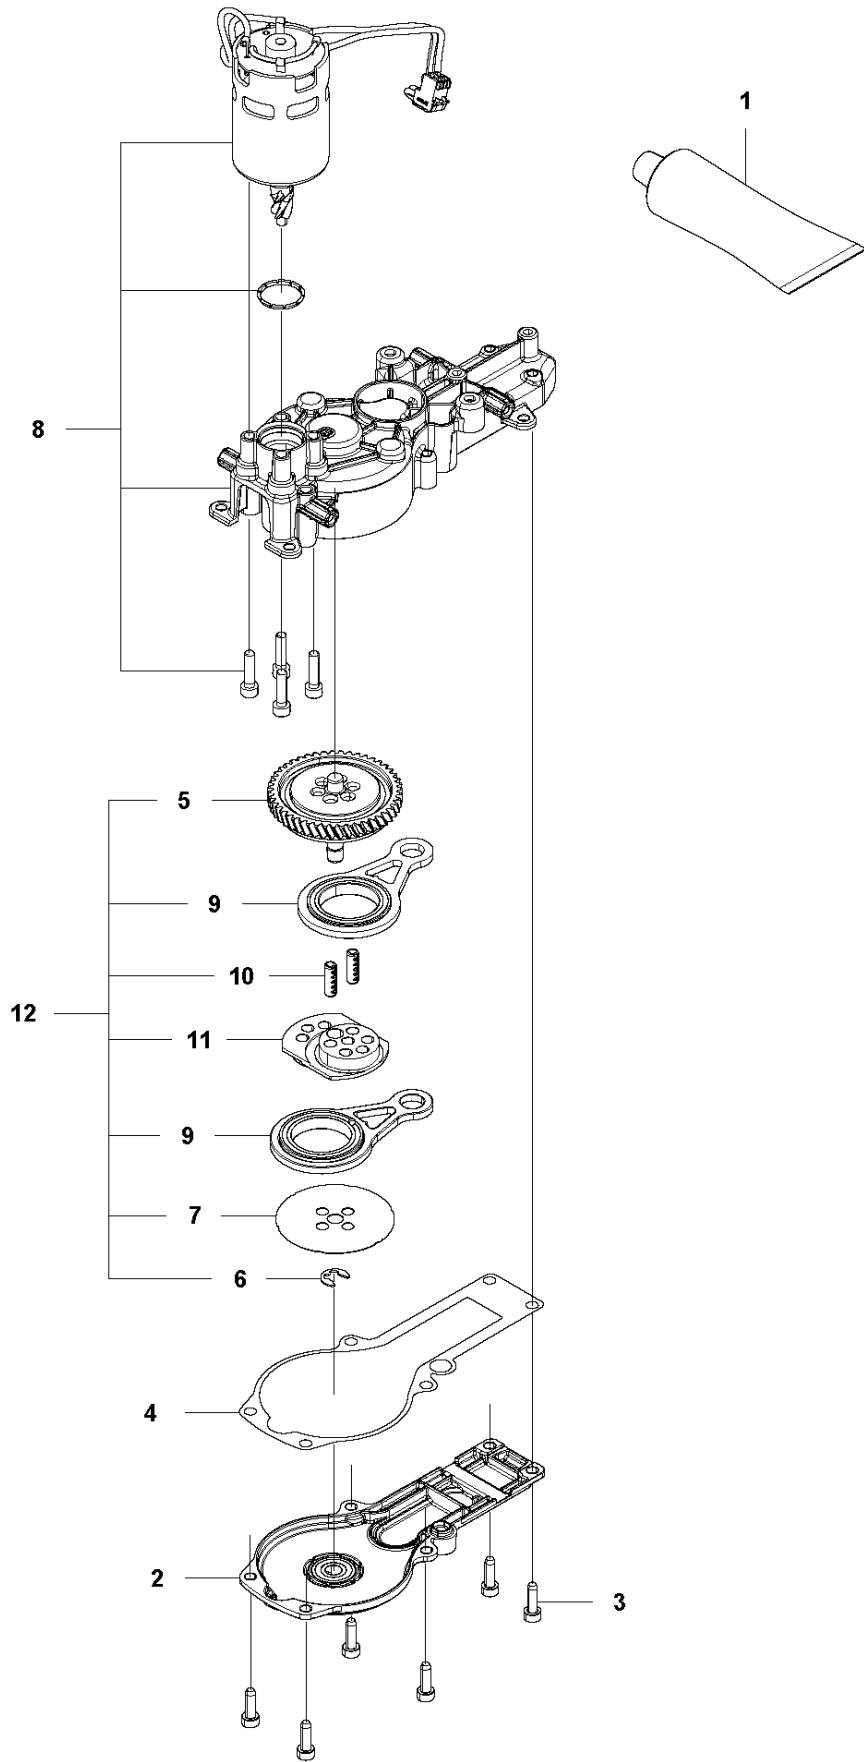

SPARE PARTS LIST

HEDGE TRIMMERS/POLE HEDGE
TRIMMERS

536LiHD70X

E1 536 LiHD70X / LiHD60X
ELECTRIC

UP TO S/N 20180900384

ELECTRICAL

536LiHD70X

Ref	Part No	Description	Remark	QTY	KIT
2	578 32 69-01	TRIGGER SWITCH		1	9
3	579 73 82-01	KEYPAD		1	
4	503 21 28-13	SCREW CCRPANT		2	
5	581 53 13-01	WIRING ASSY		1	
6	581 94 66-01	CONTROL UNIT		1	
7	588 17 64-01	GREASE	SB-B1500023	1	
8	579 70 93-01	WIRING ASSY		1	
9	593 89 65-01	SWITCH KIT		1	
10	593 81 30-01	CONNECTOR		1	8, 6

CUTTING EQUIPMENT

536LiHD70X

Ref	Part No	Description	Remark	QTY	KIT
1	580 71 83-05	CUTTING DECK		1	
2	578 37 22-01	GASKET		1	
3	581 10 09-01	PROTECTION ASSY		1	
4	503 22 00-09	HEXAGON NUT		6	
5	579 63 31-01	HEXAGON NUT		8	1
6	584 15 22-02	SCREW IHSCFM		5	1
7	503 23 00-24	WASHER		7	1
8	581 25 93-03	TRANSPORT GUARD		1	1
9	584 15 22-01	SCREW IHSCFM		3	1
10	580 93 15-01	SUPPORT		1	
11	581 76 16-01	SCREW IHSCFM		2	
12	581 48 35-01	PROTECTION		1	
13	580 71 62-01	SPACER		10	1
14	580 71 57-02	BAR		1	1
15	580 71 56-04	BLADE		2	1
16	580 71 61-01	WEAR PLATE		1	1
17	578 37 20-01	BRACKET		1	1
18	580 71 58-02	BAR		1	1

B 536 LiHD70X / LiHD60X
GEAR

GEARS

536LiHD70X

Ref	Part No	Description	Remark	QTY	KIT
1	503 98 96-03	GREASE		1	
2	577 83 45-02	BASEPLATE		1	
3	503 21 68-72	SCREW IHSCT		6	
4	584 41 10-01	GASKET		1	
5	582 36 30-01	HELICAL GEAR		1	12
6	578 05 49-01	LOCKWASHER		1	12
7	522 71 46-01	DISC		1	12
8	582 38 67-01	MOTOR ASSY		1	
9	582 36 31-01	CONNECTING ROD ASSY		2	12
10	578 00 27-01	HEAVY DUTY DOWEL PIN		2	12
11	581 83 85-01	ECCENTRIC DISC		1	12
12	582 83 70-01	GEAR		1	

C 536 LiHD70X / LiHD60X
HANDLE

HANDLE

536LiHD70X

Ref	Part No	Description	Remark	QTY KIT
1	579 56 35-03	FRONT HANDLE		1
2	579 56 34-02	FRONT HANDLE		1
3	503 21 88-76	SCREW IHSCT		4
4	579 21 19-01	SCREW IHSCT		10
5	579 56 36-02	FRONT HANDLE		1
6	580 79 01-01	BUSHING		3
7	583 89 03-01	RECOIL SPRING		3
8	584 27 40-01	SPRING		1
9	581 22 32-01	LEVER		1