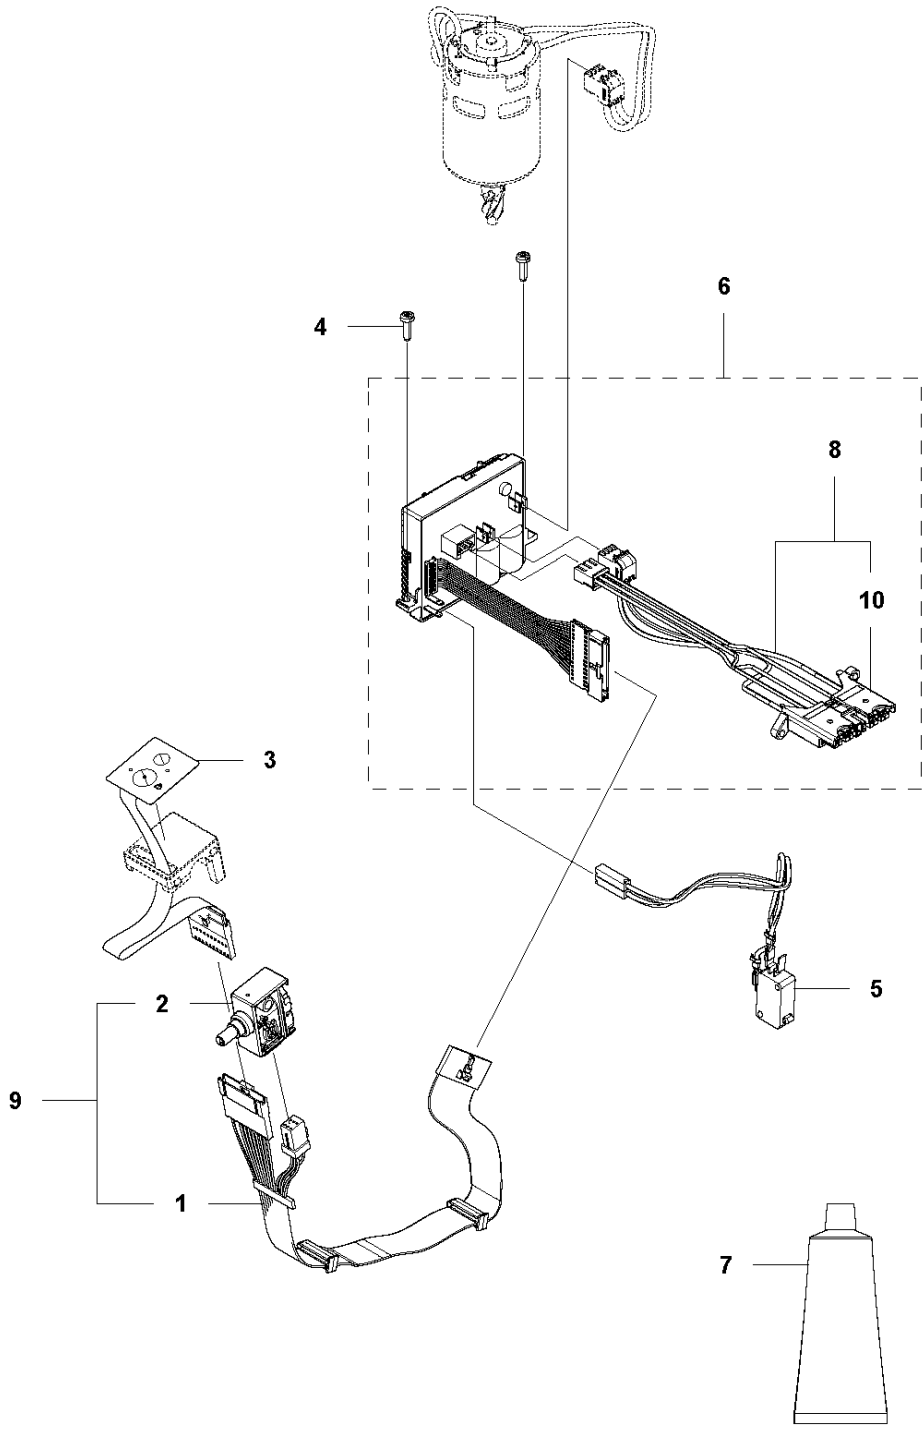

E2 536 LiHD70X / LiHD60X
ELECTRIC

FROM S/N 20180900384 -

ELECTRICAL

536LiHD70X

Ref	Part No	Description	Remark	QTY	KIT
1	583 81 97-01	WIRING ASSY		1	
2	582 05 07-01	TRIGGER SWITCH		1	9
3	579 73 82-01	KEYPAD		1	
4	503 21 28-13	SCREW CCRPANT		2	
5	581 53 13-01	WIRING ASSY		1	
6	581 94 66-01	CONTROL UNIT		1	
7	588 17 64-01	GREASE	SB-B1500023	1	
8	579 70 93-01	WIRING ASSY		1	
9	593 89 65-01	SWITCH KIT		1	
10	593 81 30-01	CONNECTOR		1	8, 6