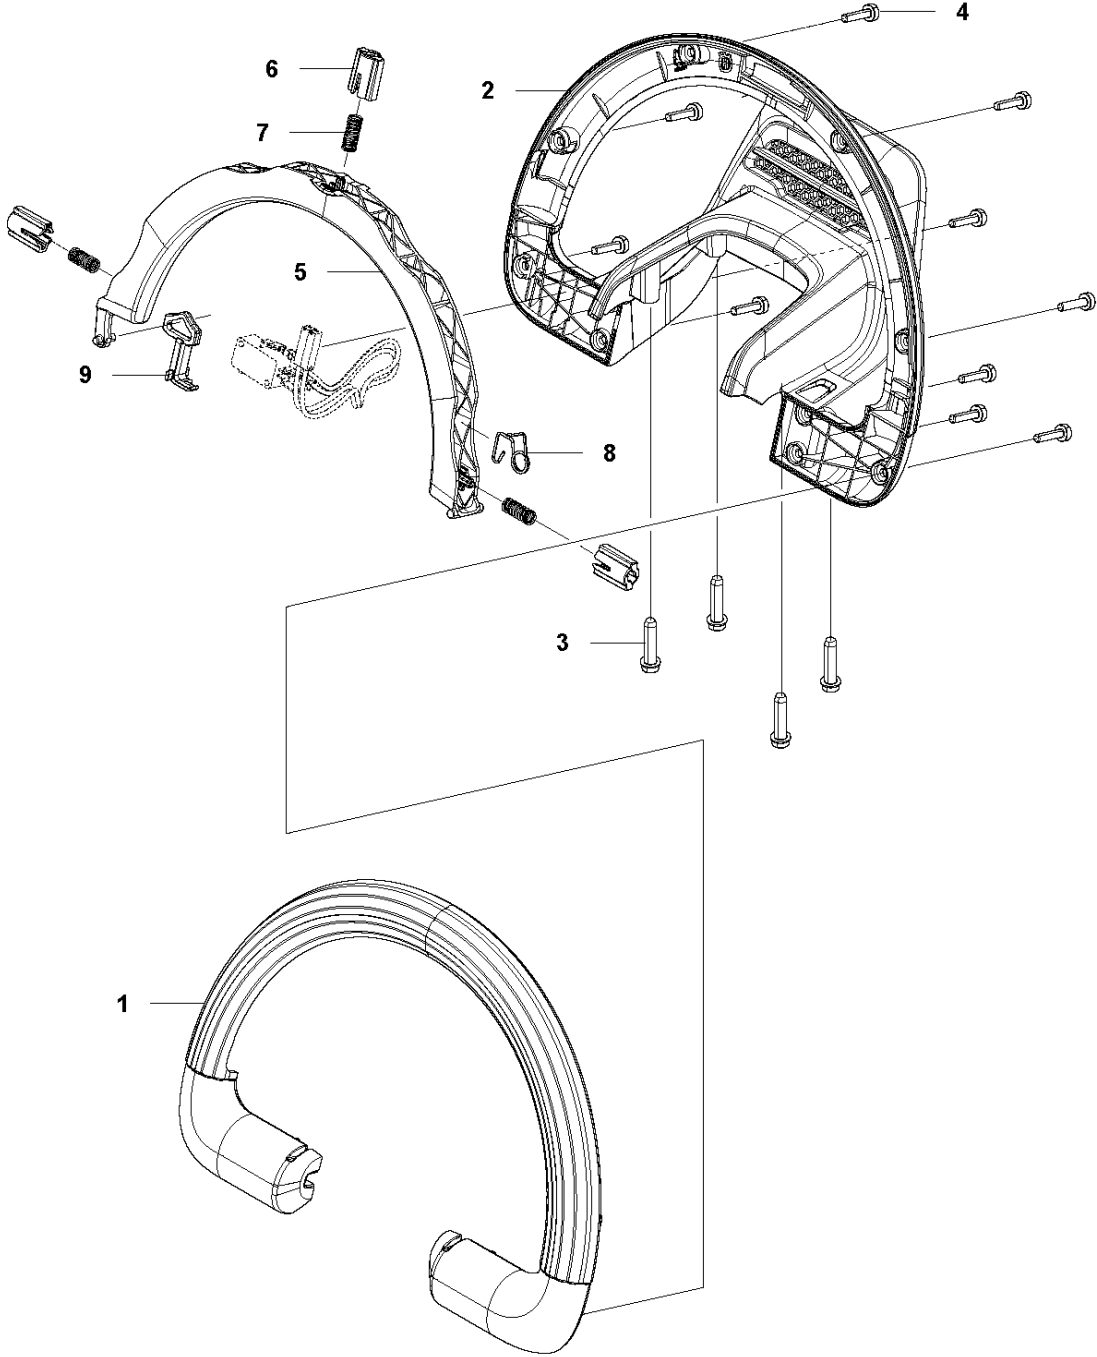

SPARE PARTS LIST

HEDGE TRIMMERS/POLE HEDGE
TRIMMERS

536LiHD70X

E1 536 LiHD70X / LiHD60X
ELECTRIC

UP TO S/N 20180900384

ELECTRICAL

536LiHD70X

Ref	Part No	Description	Remark	QTY	KIT
2	578 32 69-01	TRIGGER SWITCH		1	9
3	579 73 82-01	KEYPAD		1	
4	503 21 28-13	SCREW CCRPANT		2	
5	581 53 13-01	WIRING ASSY		1	
6	581 94 66-01	CONTROL UNIT		1	
7	588 17 64-01	GREASE	SB-B1500023	1	
8	579 70 93-01	WIRING ASSY		1	
9	593 89 65-01	SWITCH KIT		1	
10	593 81 30-01	CONNECTOR		1	8, 6

CUTTING EQUIPMENT

536LiHD70X

Ref	Part No	Description	Remark	QTY	KIT
1	580 71 83-05	CUTTING DECK		1	
2	578 37 22-01	GASKET		1	
3	581 10 09-01	PROTECTION ASSY		1	
4	503 22 00-09	HEXAGON NUT		6	
5	579 63 31-01	HEXAGON NUT		8	1
6	584 15 22-02	SCREW IHSCFM		5	1
7	503 23 00-24	WASHER		7	1
8	581 25 93-03	TRANSPORT GUARD		1	1
9	584 15 22-01	SCREW IHSCFM		3	1
10	580 93 15-01	SUPPORT		1	
11	581 76 16-01	SCREW IHSCFM		2	
12	581 48 35-01	PROTECTION		1	
13	580 71 62-01	SPACER		10	1
14	580 71 57-02	BAR		1	1
15	580 71 56-04	BLADE		2	1
16	580 71 61-01	WEAR PLATE		1	1
17	578 37 20-01	BRACKET		1	1
18	580 71 58-02	BAR		1	1

B 536 LiHD70X / LiHD60X
GEAR

GEARS

536LiHD70X

Ref	Part No	Description	Remark	QTY	KIT
1	503 98 96-03	GREASE		1	
2	577 83 45-02	BASEPLATE		1	
3	503 21 68-72	SCREW IHSCT		6	
4	584 41 10-01	GASKET		1	
5	582 36 30-01	HELICAL GEAR		1	12
6	578 05 49-01	LOCKWASHER		1	12
7	522 71 46-01	DISC		1	12
8	582 38 67-01	MOTOR ASSY		1	
9	582 36 31-01	CONNECTING ROD ASSY		2	12
10	578 00 27-01	HEAVY DUTY DOWEL PIN		2	12
11	581 83 85-01	ECCENTRIC DISC		1	12
12	582 83 70-01	GEAR		1	

C 536 LiHD70X / LiHD60X
HANDLE

HANDLE

536LiHD70X

Ref	Part No	Description	Remark	QTY KIT
1	579 56 35-03	FRONT HANDLE		1
2	579 56 34-02	FRONT HANDLE		1
3	503 21 88-76	SCREW IHSCT		4
4	579 21 19-01	SCREW IHSCT		10
5	579 56 36-02	FRONT HANDLE		1
6	580 79 01-01	BUSHING		3
7	583 89 03-01	RECOIL SPRING		3
8	584 27 40-01	SPRING		1
9	581 22 32-01	LEVER		1