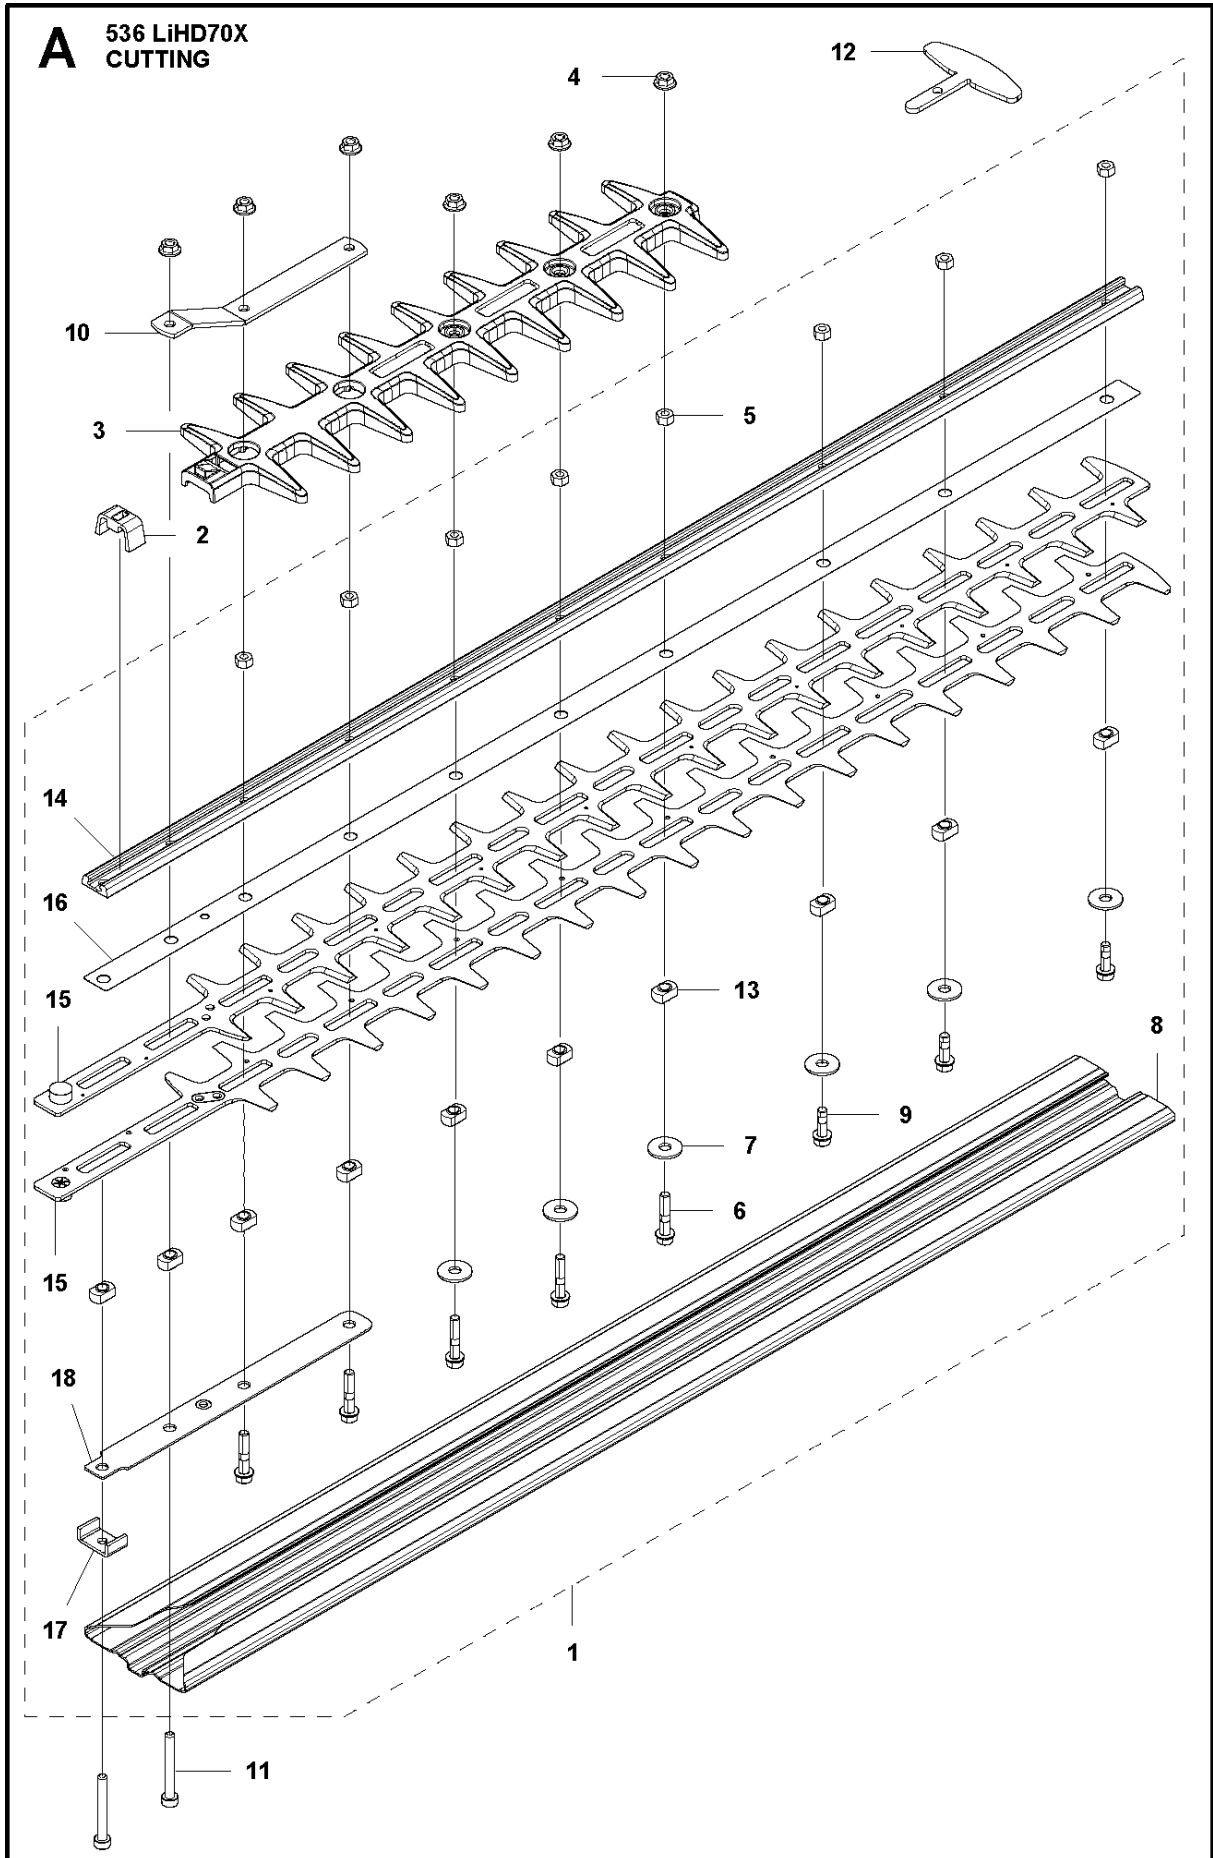

SPARE PARTS LIST

HEDGE TRIMMERS/POLE HEDGE
TRIMMERS

536LiHD70X

E1 536 LiHD70X / LiHD60X
ELECTRIC

UP TO S/N 20180900384

ELECTRICAL

536LiHD70X

Ref	Part No	Description	Remark	QTY	KIT
2	578 32 69-01	TRIGGER SWITCH		1	9
3	579 73 82-01	KEYPAD		1	
4	503 21 28-13	SCREW CCRPANT		2	
5	581 53 13-01	WIRING ASSY		1	
6	581 94 66-01	CONTROL UNIT		1	
7	588 17 64-01	GREASE	SB-B1500023	1	
8	579 70 93-01	WIRING ASSY		1	
9	593 89 65-01	SWITCH KIT		1	
10	593 81 30-01	CONNECTOR		1	8, 6

CUTTING EQUIPMENT

536LiHD70X

Ref	Part No	Description	Remark	QTY	KIT
1	580 71 83-05	CUTTING DECK		1	
2	578 37 22-01	GASKET		1	
3	581 10 09-01	PROTECTION ASSY		1	
4	503 22 00-09	HEXAGON NUT		6	
5	579 63 31-01	HEXAGON NUT		8	1
6	584 15 22-02	SCREW IHSCFM		5	1
7	503 23 00-24	WASHER		7	1
8	581 25 93-03	TRANSPORT GUARD		1	1
9	584 15 22-01	SCREW IHSCFM		3	1
10	580 93 15-01	SUPPORT		1	
11	581 76 16-01	SCREW IHSCFM		2	
12	581 48 35-01	PROTECTION		1	
13	580 71 62-01	SPACER		10	1
14	580 71 57-02	BAR		1	1
15	580 71 56-04	BLADE		2	1
16	580 71 61-01	WEAR PLATE		1	1
17	578 37 20-01	BRACKET		1	1
18	580 71 58-02	BAR		1	1