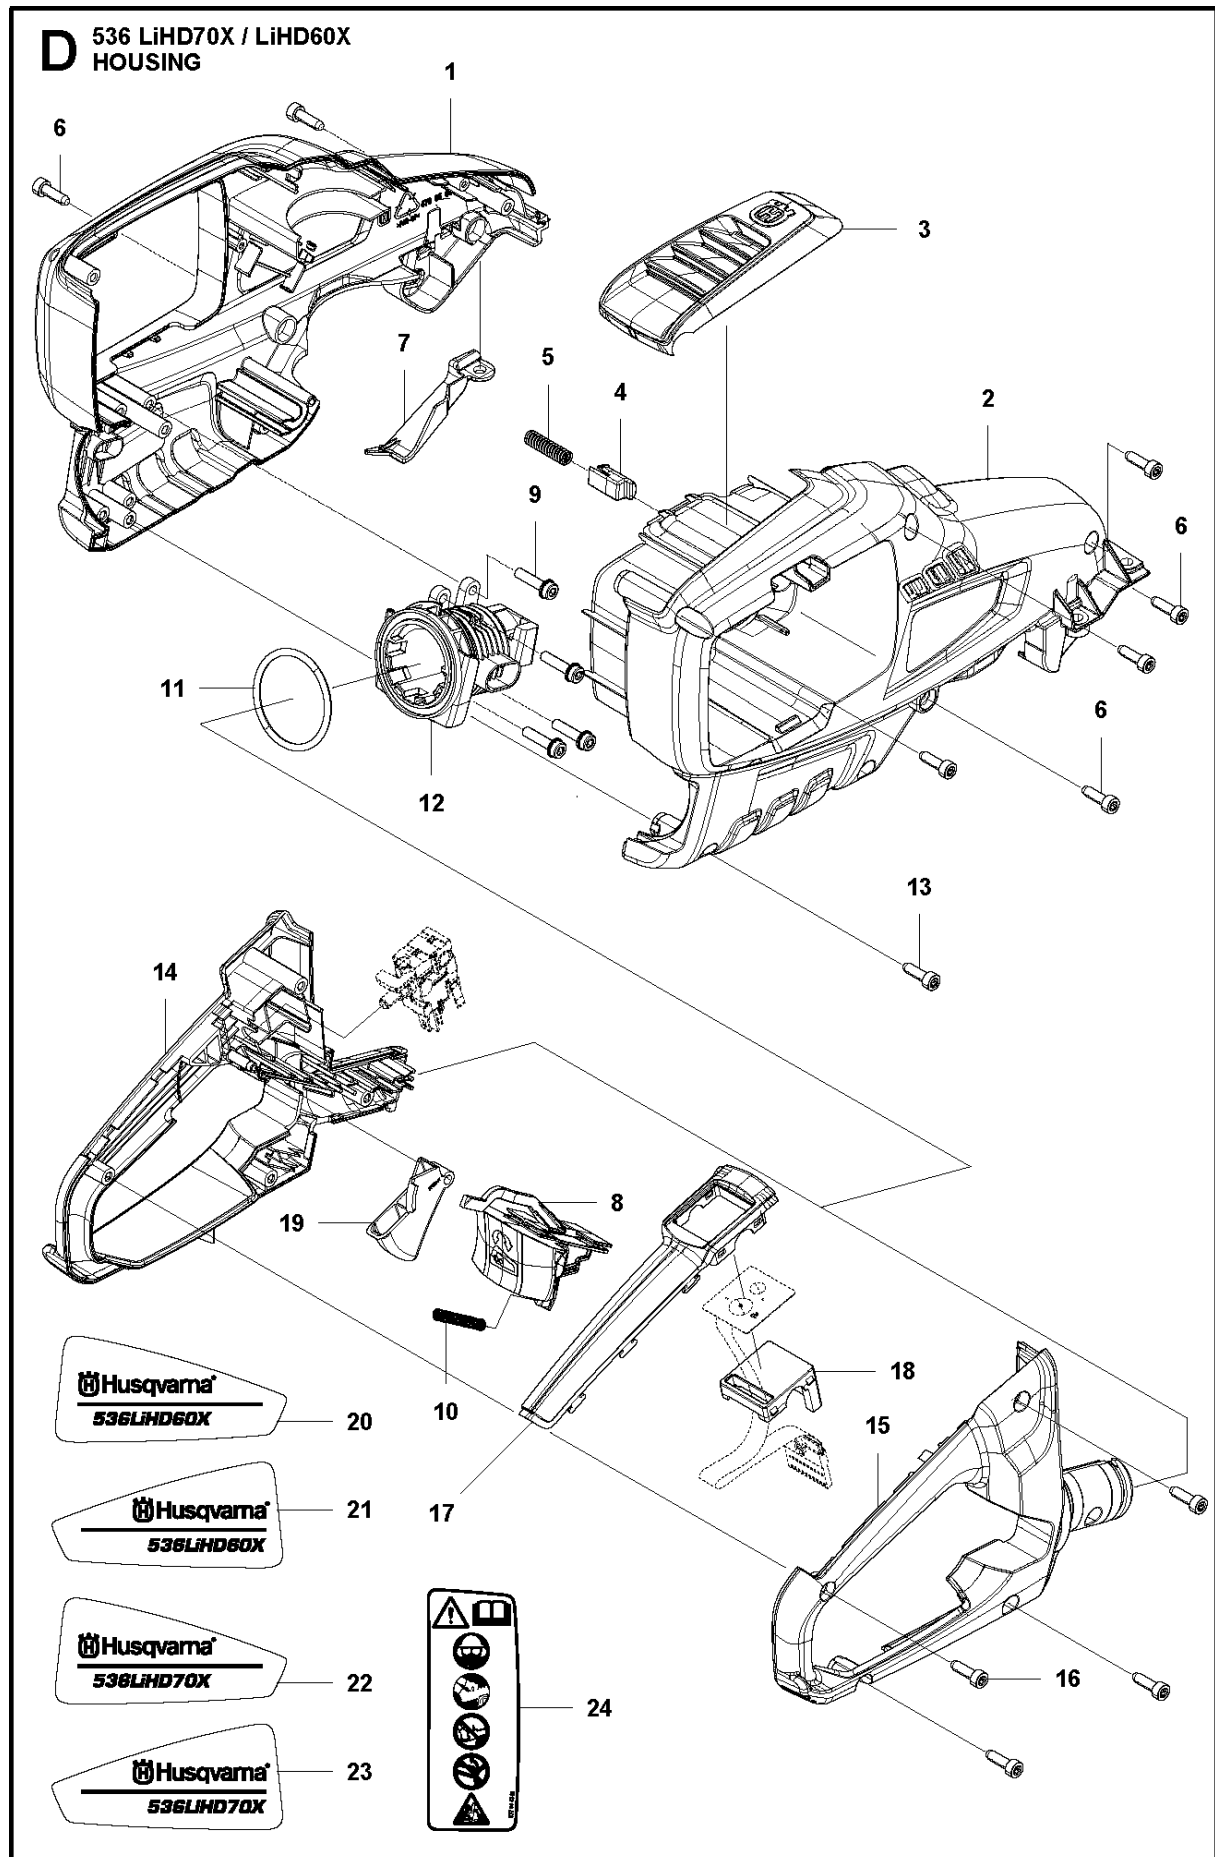

HOUSING

536LiHD70X

Ref	Part No	Description	Remark	QTY KIT
1	579 55 96-01	CHASSIS	Chassis left	1
2	579 55 97-01	CHASSIS	Chassis right	1
3	579 56 03-01	COVER		1
4	577 99 66-01	PUSH BUTTON		1
5	577 99 65-01	SPRING		1
6	503 21 74-16	SCREW IHSCT		4
7	580 71 50-01	COVER		1
8	579 56 53-01	LOCKING BUTTON		1
9	503 21 68-72	SCREW IHSCT		4
10	584 27 00-01	RECOIL SPRING		1
11	575 23 20-02	O-RING		1
12	579 56 01-01	HANDLE HOLDER		1
13	579 21 19-01	SCREW IHSCT		5
14	579 56 37-01	REAR HANDLE		1
15	579 56 38-01	REAR HANDLE		1
16	579 21 19-01	SCREW IHSCT		5
17	579 56 54-01	FRAME		1
18	580 71 95-01	BRACKET		1
19	579 56 41-01	THROTTLE CONTROL		1
20	581 66 29-01	DECAL	Decal 60x	1
21	581 66 28-01	DECAL	Decal 60x	1
22	581 66 29-02	DECAL	Decal 70x	1
23	581 66 28-02	DECAL	Decal 70x	1
24	577 84 43-01	DECAL		1