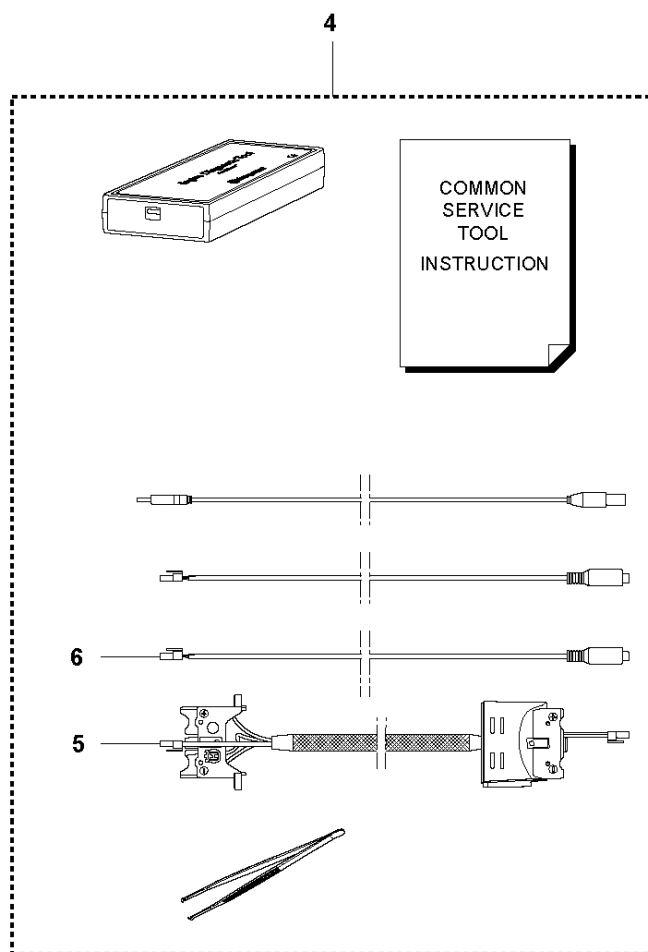

F 536 LiHD70X / LiHD60X
ACCESSORIES

ACCESSORIES

536LiHD70X

Ref	Part No	Description	Remark	QTY	KIT
1	578 08 19-01	MAINS CABLE		1	
2	579 13 06-01	MAINS CABLE		1	
3	579 13 04-01	MAINS CABLE		1	
4	583 89 71-01	DIAGNOSTIC TOOL KIT		1	
5	579 62 13-01	WIRING ASSY		1	4, 7
6	576 95 22-01	CABLE ASSY		1	7