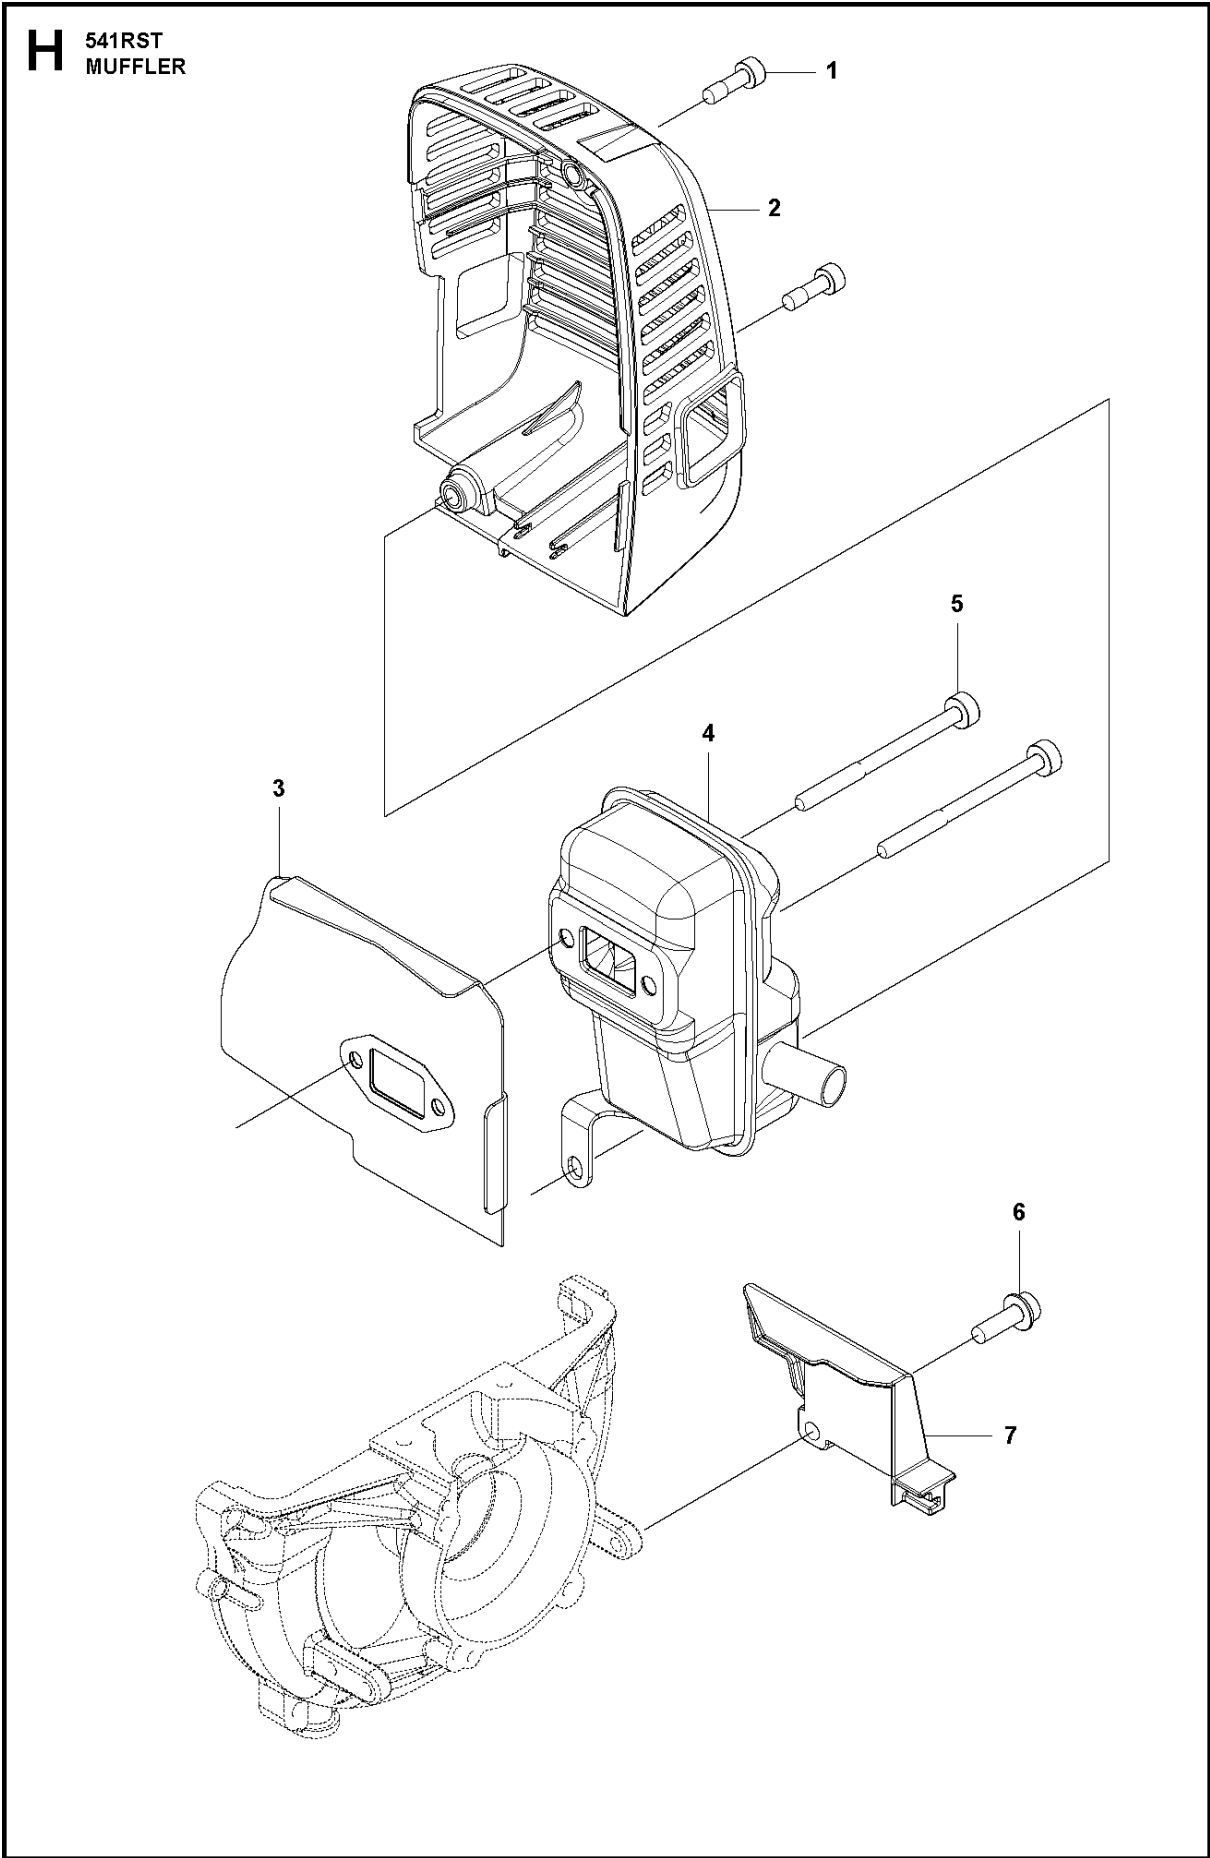

MUFFLER

541 RST, 2018-01

Ref	Part No	Description	Remark	QTY KIT
1	591 35 84-01	SCREW		2
2	590 57 85-01	MUFFLER COVER		1
3	591 10 30-01	GASKET		1
4	505 29 93-01	MUFFLER	541 RST	1
5	592 63 16-01	SCREW	541 RST	2
6	515 39 13-01	BOLT		1
7	590 57 84-01	PLATE		1