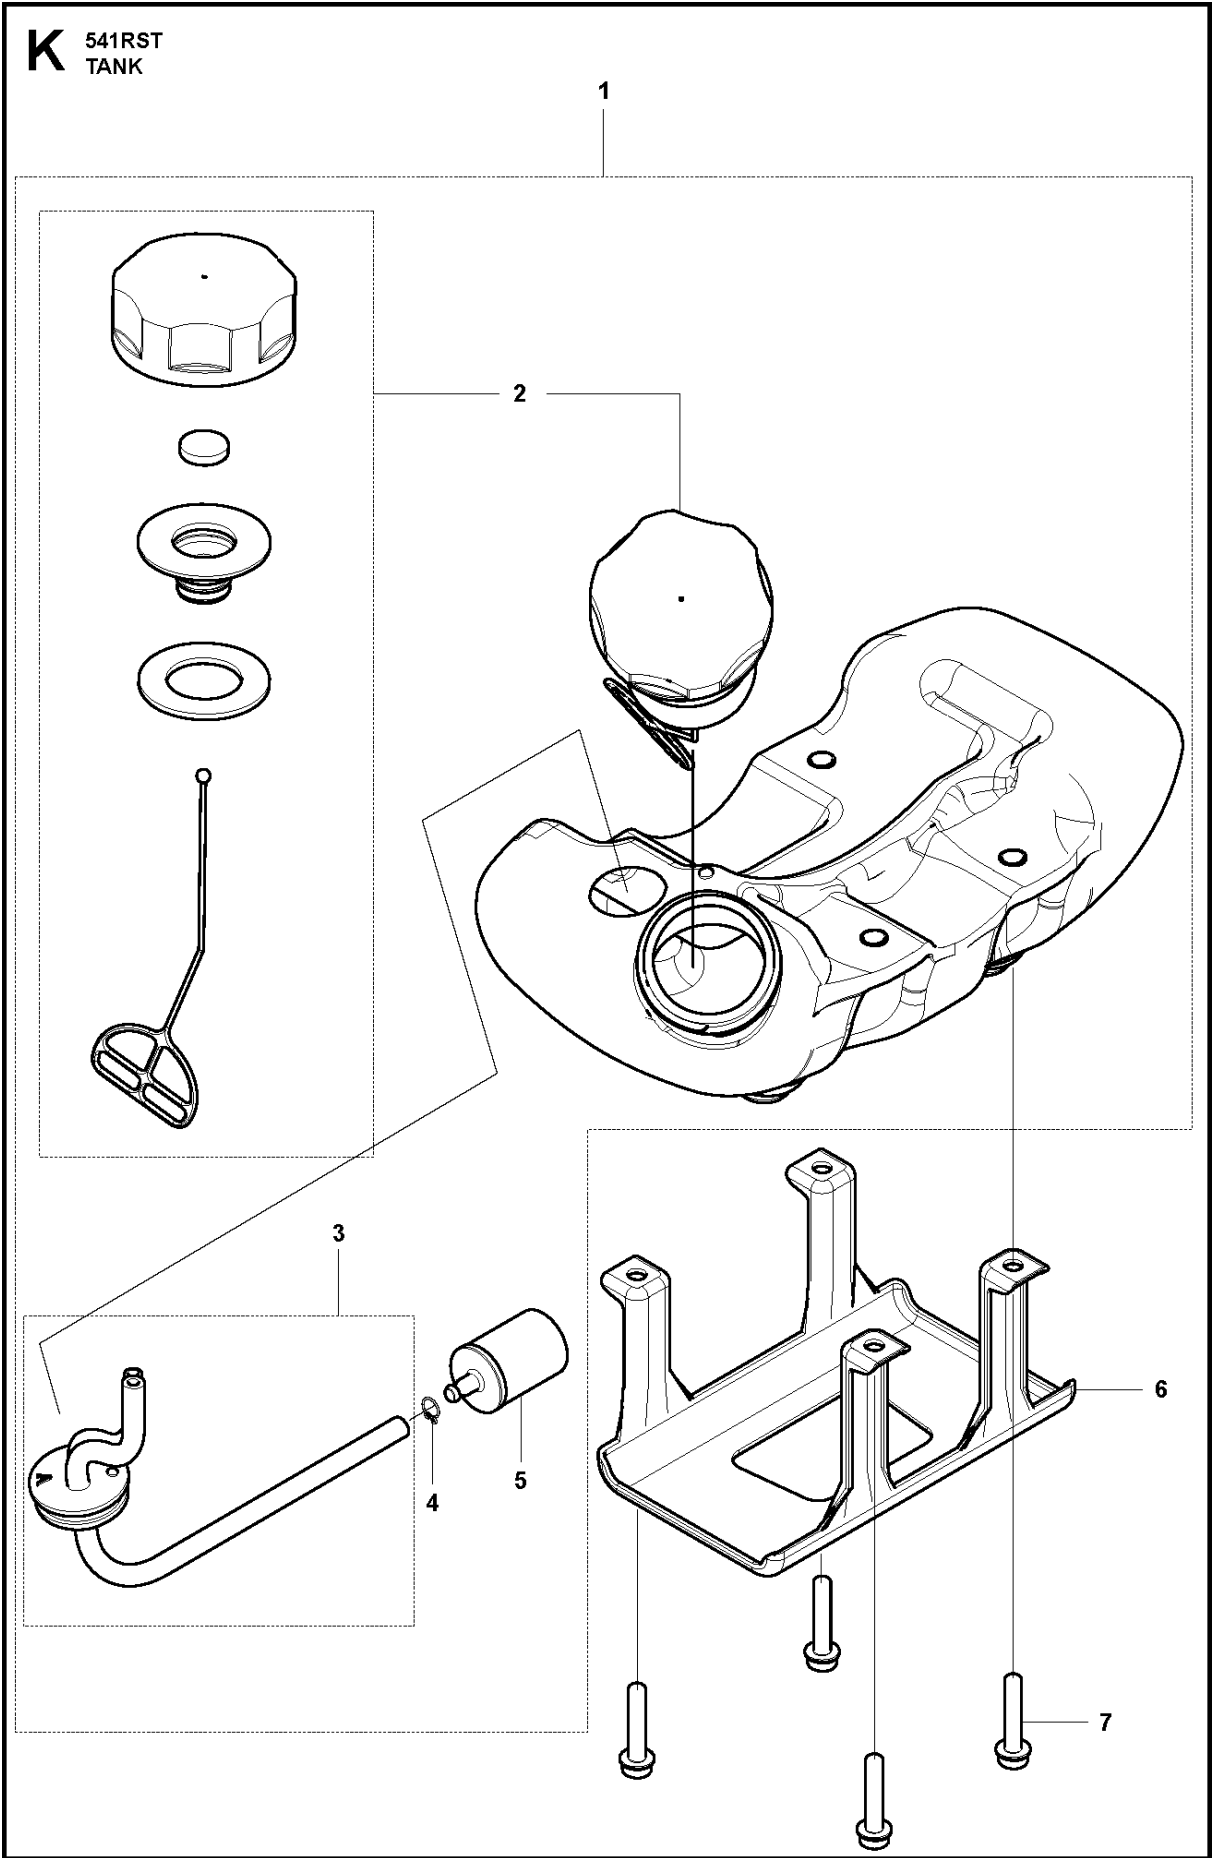

FUEL TANK

541 RST, 2018-01

Ref	Part No	Description	Remark	QTY	KIT
1	592 61 37-02	TANK ASSY	541RST	1	
2	590 84 21-01	CAP ASSY		1	1
3	505 31 03-01	FUEL HOSE	541RST	1	1
4	506 70 70-01	CLIP		1	1
5	503 44 32-01	FUEL FILTER		1	1
6	590 78 42-01	GUARD		1	
7	525 75 51-04	SCREW ITXSCFM		4