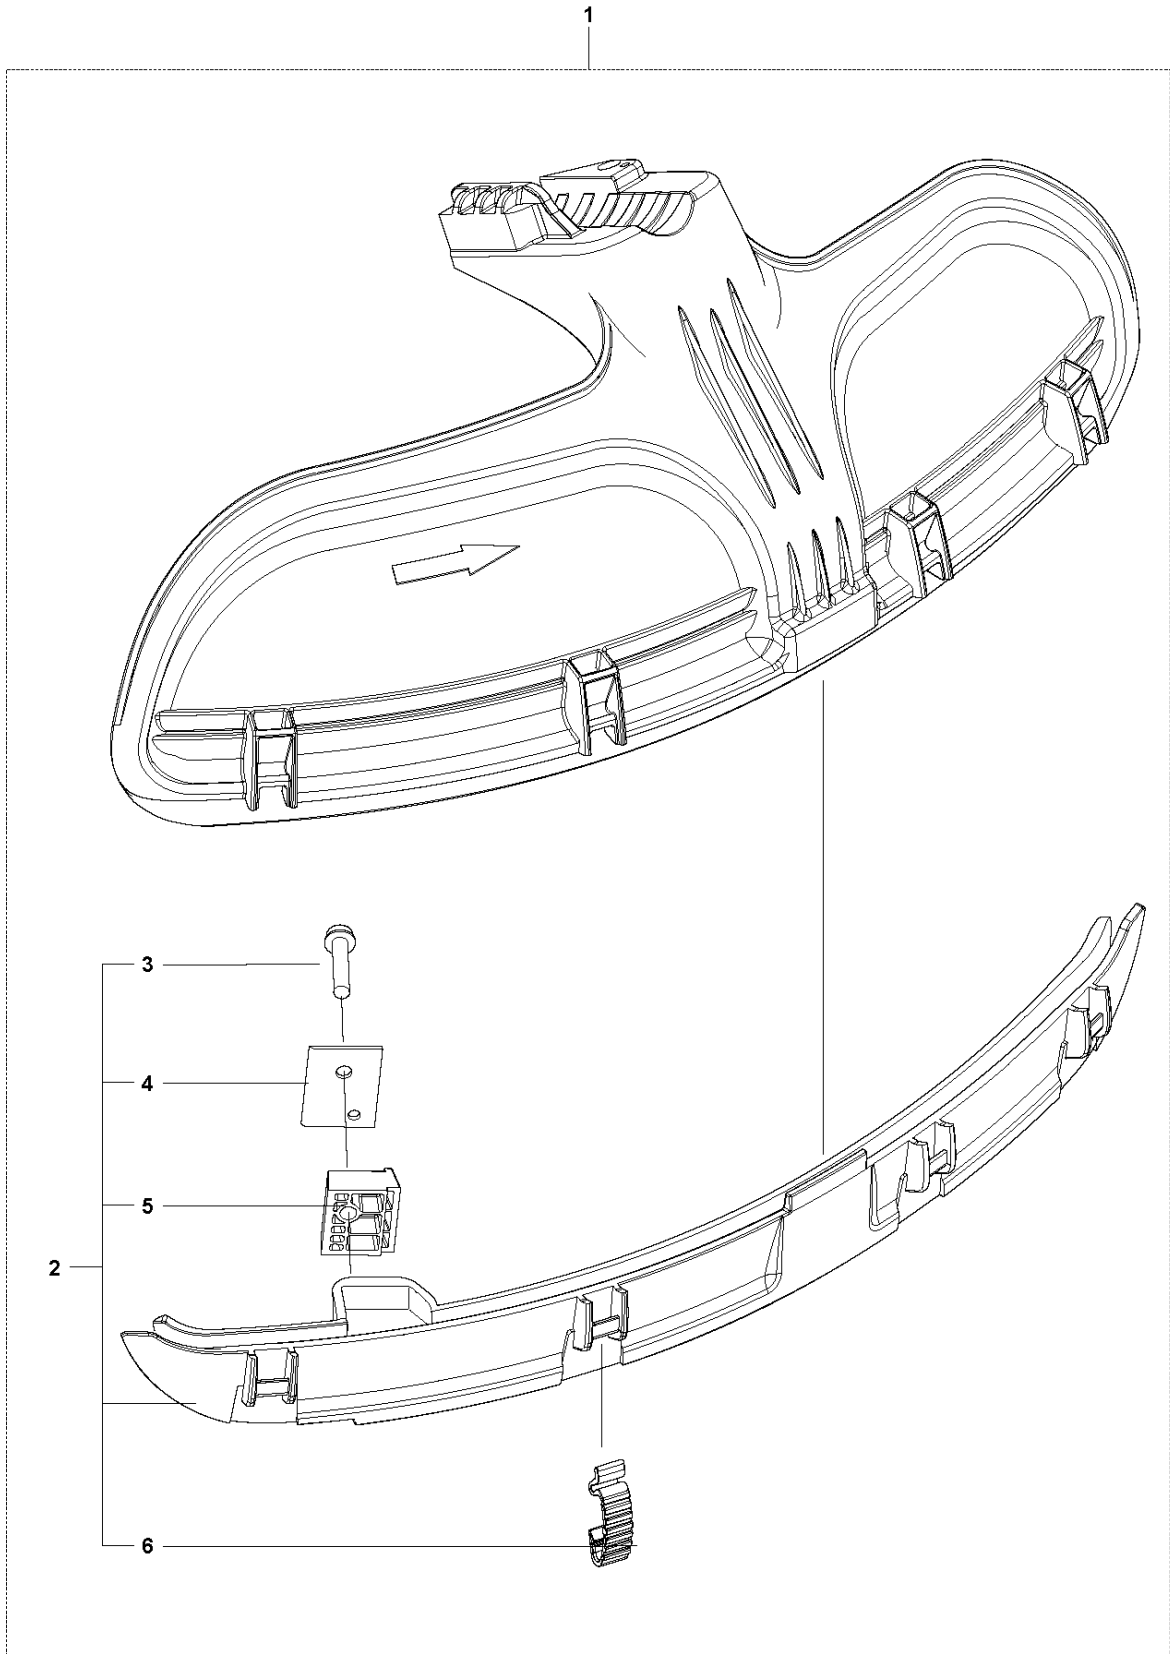

S1 541RST (All except Asia)
ACCESSORIES

ACCESSORIES

541 RST, 2018-01

Ref	Part No	Description	Remark	QTY KIT	
1	537 33 16-03	SPLASH GUARD		1	
2	537 39 63-03	SPLASH GUARD		1	1
3	503 21 68-25	SCREW IHSCFT		1	1,2
4	503 79 88-01	BLADE		1	1,2
5	544 12 45-01	RETAINER		1	1,2
6	537 38 72-01	SNAP LOCKING		4	1,2