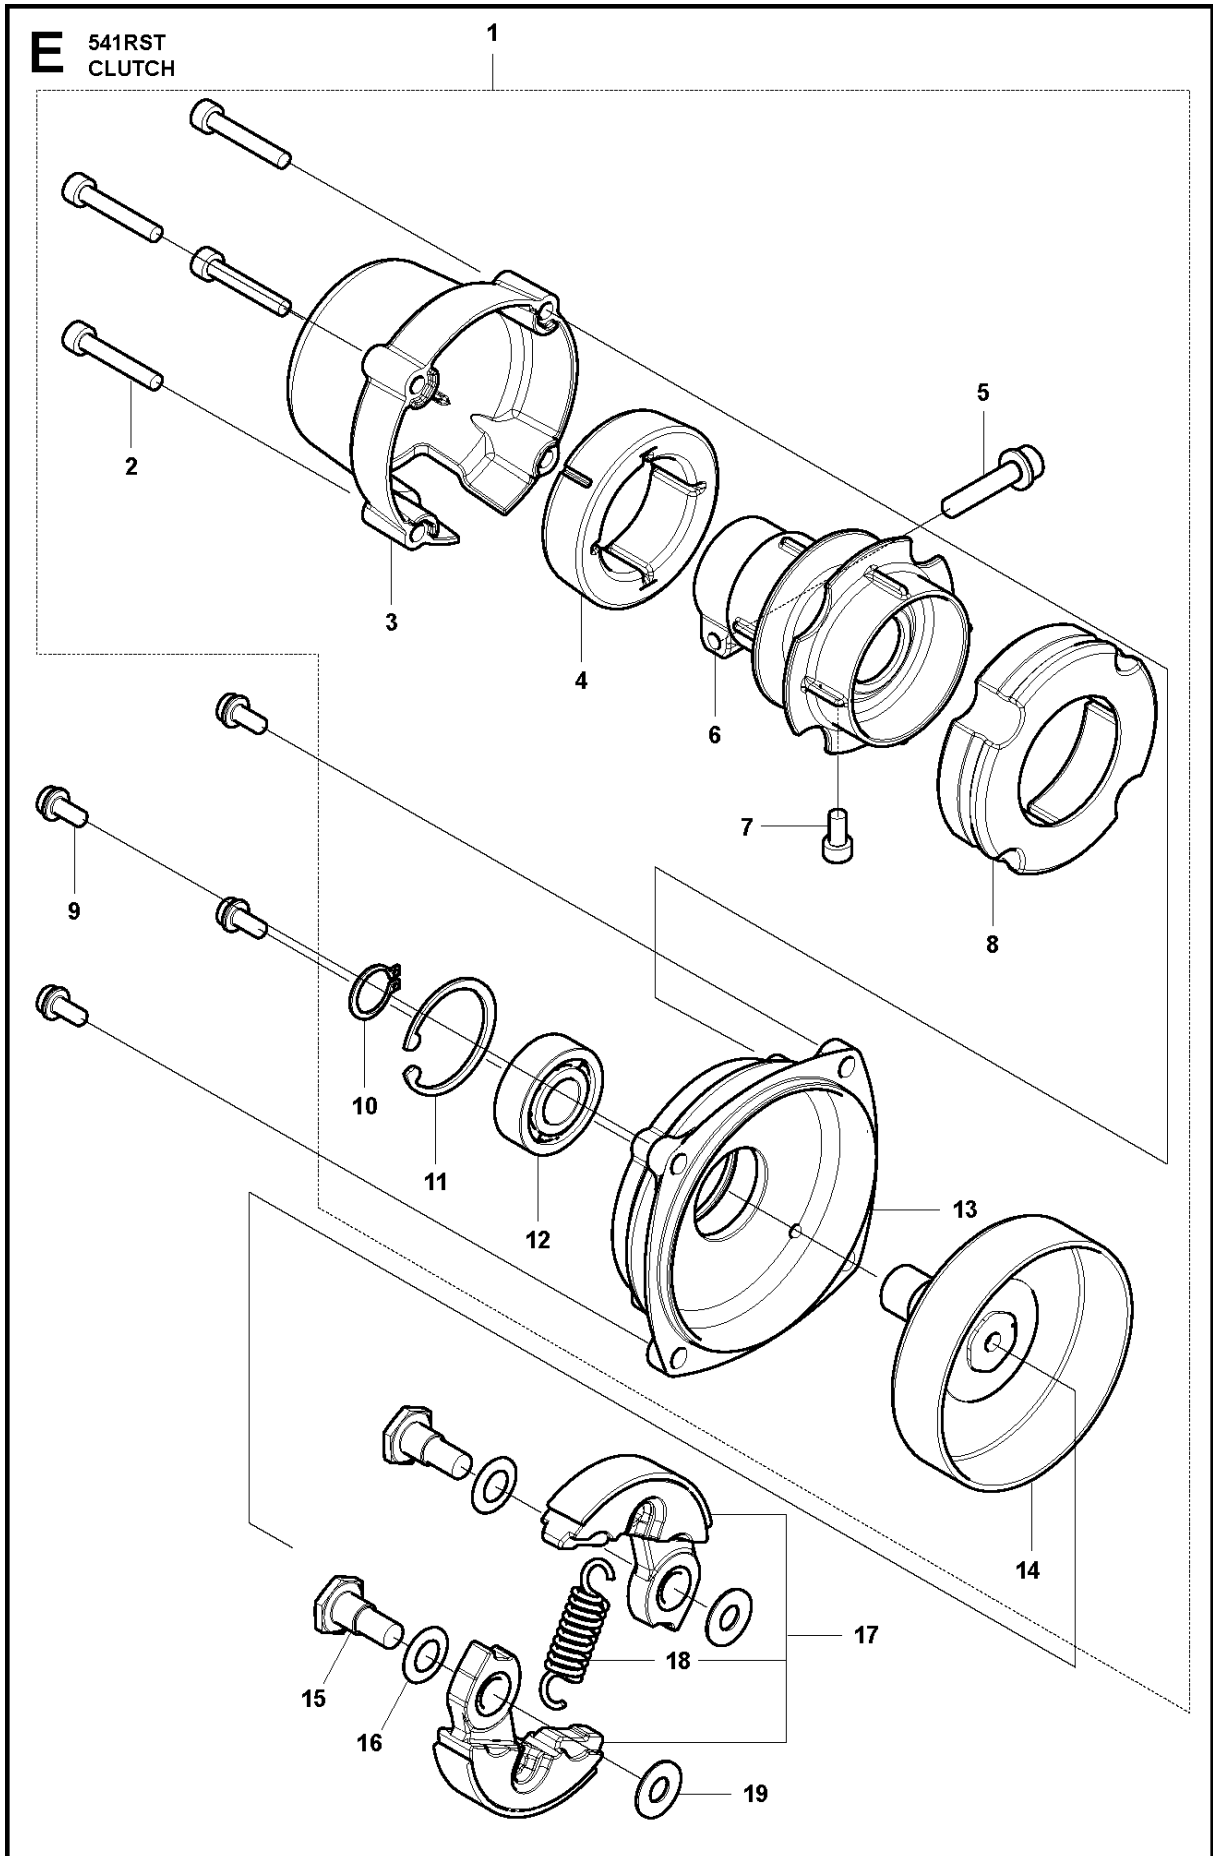

SPARE PARTS LIST

BRUSHCUTTERS/CLEARING SAWS

541 RST, 2018-01

A2 541RST (Asia)
GEAR

GEARS

541 RST, 2018-01

Ref	Part No	Description	Remark	QTY	KIT
1	514 36 34-01	CLAMP		1	
2	576 59 07-01	BOLT		2	
3	574 71 08-01	BOLT		1	
4	579 07 62-01	GEAR CASE		1	
5	521 86 20-01	BOLT		1	4
6	544 36 27-01	BOLT		1	4
7	579 07 68-01	PINION		1	4
8	516 12 41-01	RING		1	4
9	516 12 79-01	BEARING		1	4
10	516 13 00-01	BEARING		1	4
11	506 60 99-01	RING		1	4
12	576 59 07-01	BOLT		1	
13	505 17 02-01	BEARING		1	4
14	579 07 67-01	GEAR		1	4
15	579 07 66-01	SHAFT		1	4
16	516 13 17-01	BALL BEARING		1	4
17	502 84 93-01	SNAP RING		1	4
18	521 52 22-01	SEAL		1	4
19	579 07 69-01	HOLDER		1	4
20	579 07 70-01	PLATE		1	4
21	579 07 71-01	HOLDER		1	4
22	579 07 64-01	NUT		1	4

HANDLE

541 RST, 2018-01

Ref	Part No	Description	Remark	QTY KIT	
1	593 30 47-01	HANDLE ASSY		1	
2	537 17 28-02	HANDLE		1	1
3	537 17 29-01	COVER		1	1
4	537 36 00-01	HANDLEBAR		1	1
5	510 90 94-01	BOLT		1	1
6	731 23 14-01	HEXAGON NUT		1	1
7	593 30 48-01	BRACKET		1	
8	586 49 62-01	BOLT		4	7
9	544 01 99-02	HANDLEBAR BRACKET		1	7
10	537 40 26-03	BRACKET		1	7
11	504 11 43-01	SCREW		2	7

D 541RST
THROTTLE HANDLE

THROTTLE CONTROLS

541 RST, 2018-01

Ref	Part No	Description	Remark	QTY	KIT
12	503 20 07-82	SCREW IHSCFM		1	1
13	522 03 66-01	THROTTLE CABLE ASSY		1	
1	537 18 35-07	HANDLE ASSY		1	
2	503 71 82-01	SWITCH		1	1
3	503 22 10-13	HEXAGON NUT		1	1
4	537 16 07-03	STARTER THROTTLE LOC		1	1
5	506 49 51-01	THROTTLE LOCKOUT		1	1
6	506 49 50-01	THROTTLE CONTROL		1	1
7	537 17 42-01	SPRING THROTTLE TRIG		1	1
8	537 17 43-01	SPRING		1	1
9	537 16 03-01	HANDLE HALF		1	1
10	503 21 66-74	SCREW IHSCT		2	1
11	537 16 02-03	HANDLE HALF		1	1