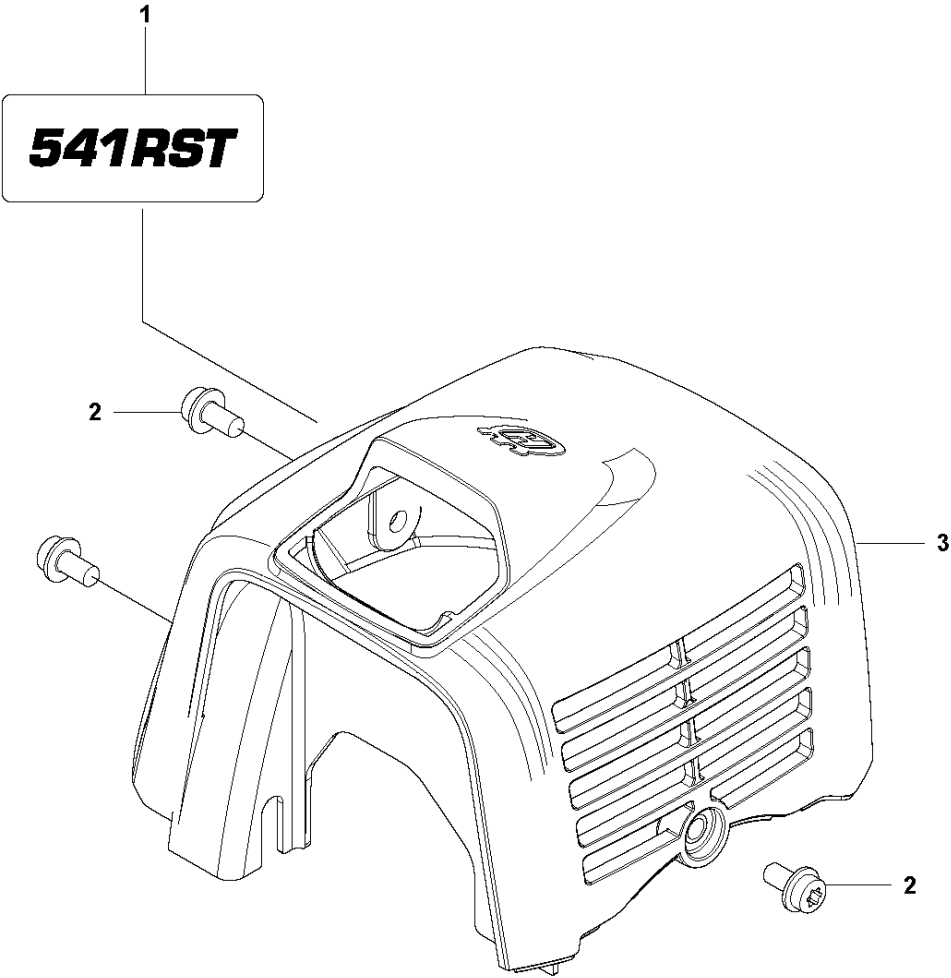

G 541RST
CYLINDER COVER

CYLINDER COVER

541 RST, 2018-01

Ref	Part No	Description	Remark	QTY KIT
1	591 20 01-02	DECAL	541RST	1
2	521 51 59-01	BOLT		3
3	590 57 86-01	CYLINDER COVER		1