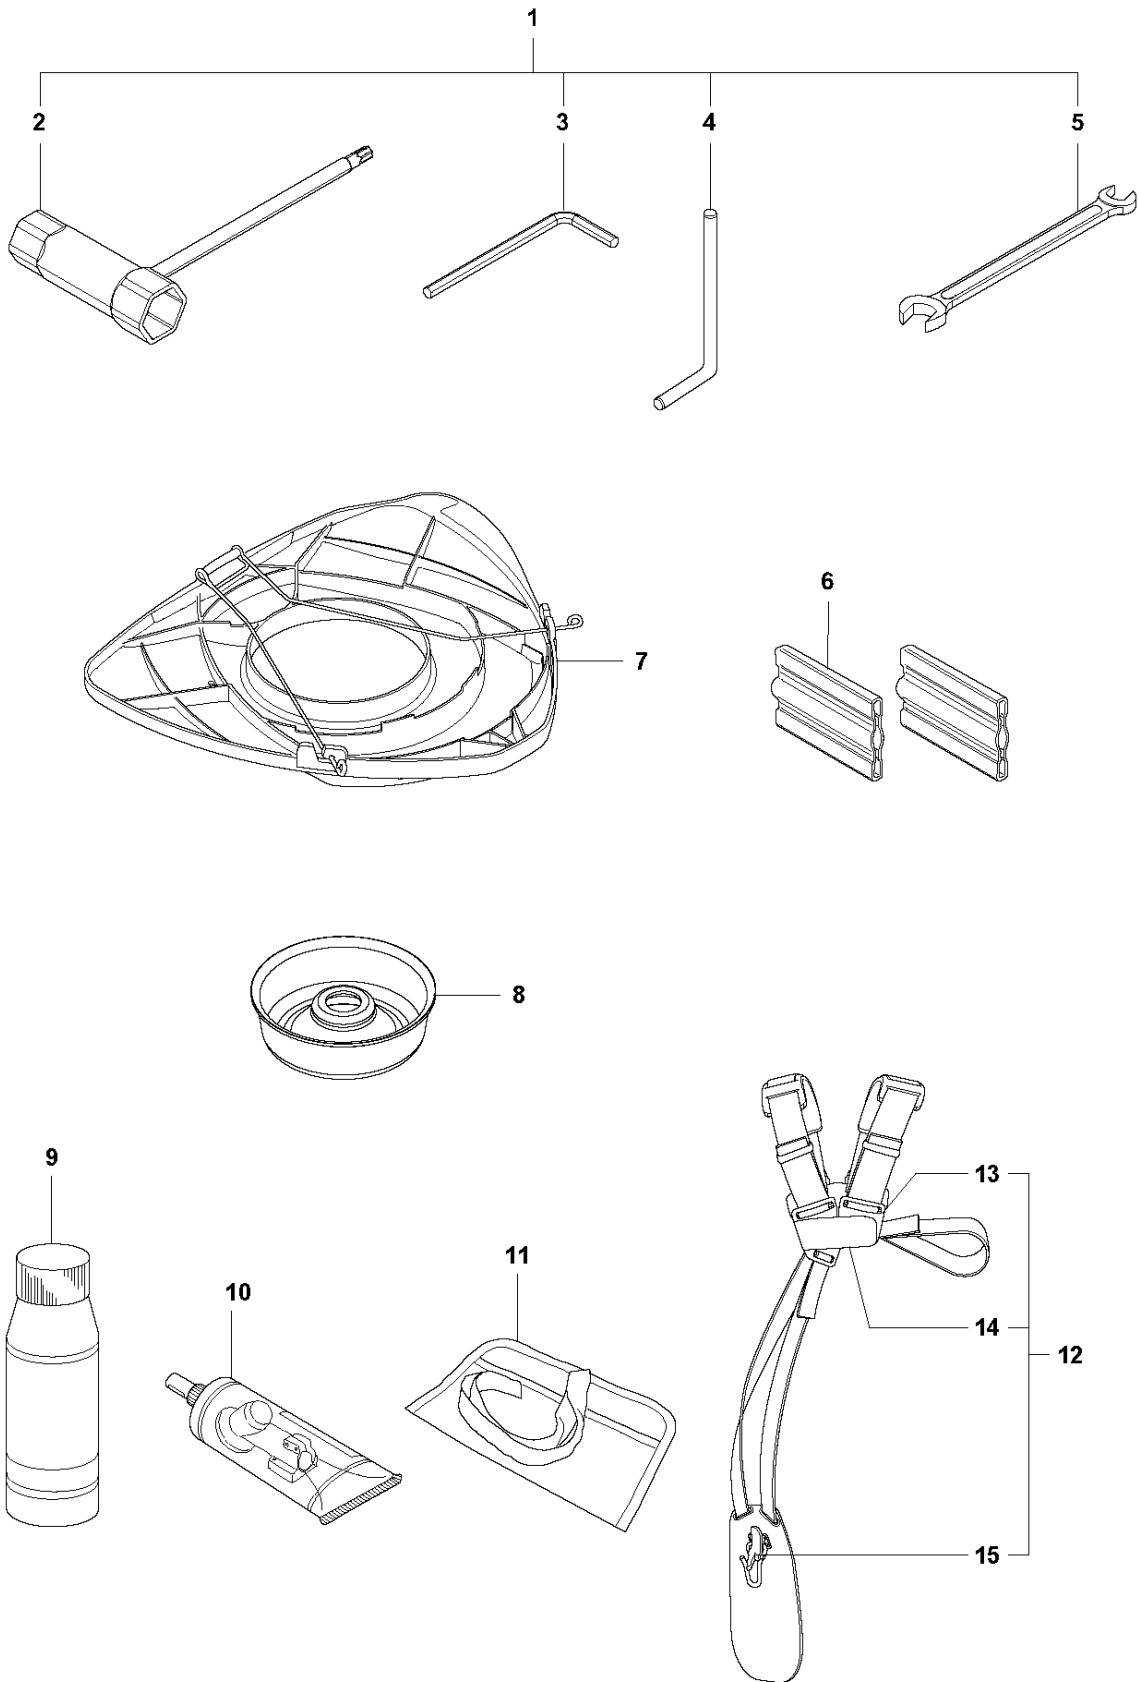

R 541RST
ACCESSORIES

ACCESSORIES

541 RST, 2018-01

Ref	Part No	Description	Remark	QTY	KIT
1	529 26 51-01	TOOL SET		1	
2	529 26 55-01	WRENCH		1	1
3	505 31 19-01	WRENCH		1	1
4	505 31 20-01	TOOL		1	1
5	506 61 50-01	SPANNER		1	1
6	537 12 99-04	BAR GUARD	For Asia	2	
7	544 35 91-01	TRANSPORT GUARD	For Russia	1	
8	528 81 81-01	SUPPORT CUP		1	
9	531 00 92-48	FILTER OIL		1	
10	503 97 64-01	GREASE		1	
11	501 19 22-01	TOOL		1	
12	537 27 57-02	HARNES	531RS	1	
13	537 28 83-01	FRONT PIECE		1	12
14	537 28 84-01	FRONT PIECE		1	12
15	502 02 28-05	WELT HOOK		1	12