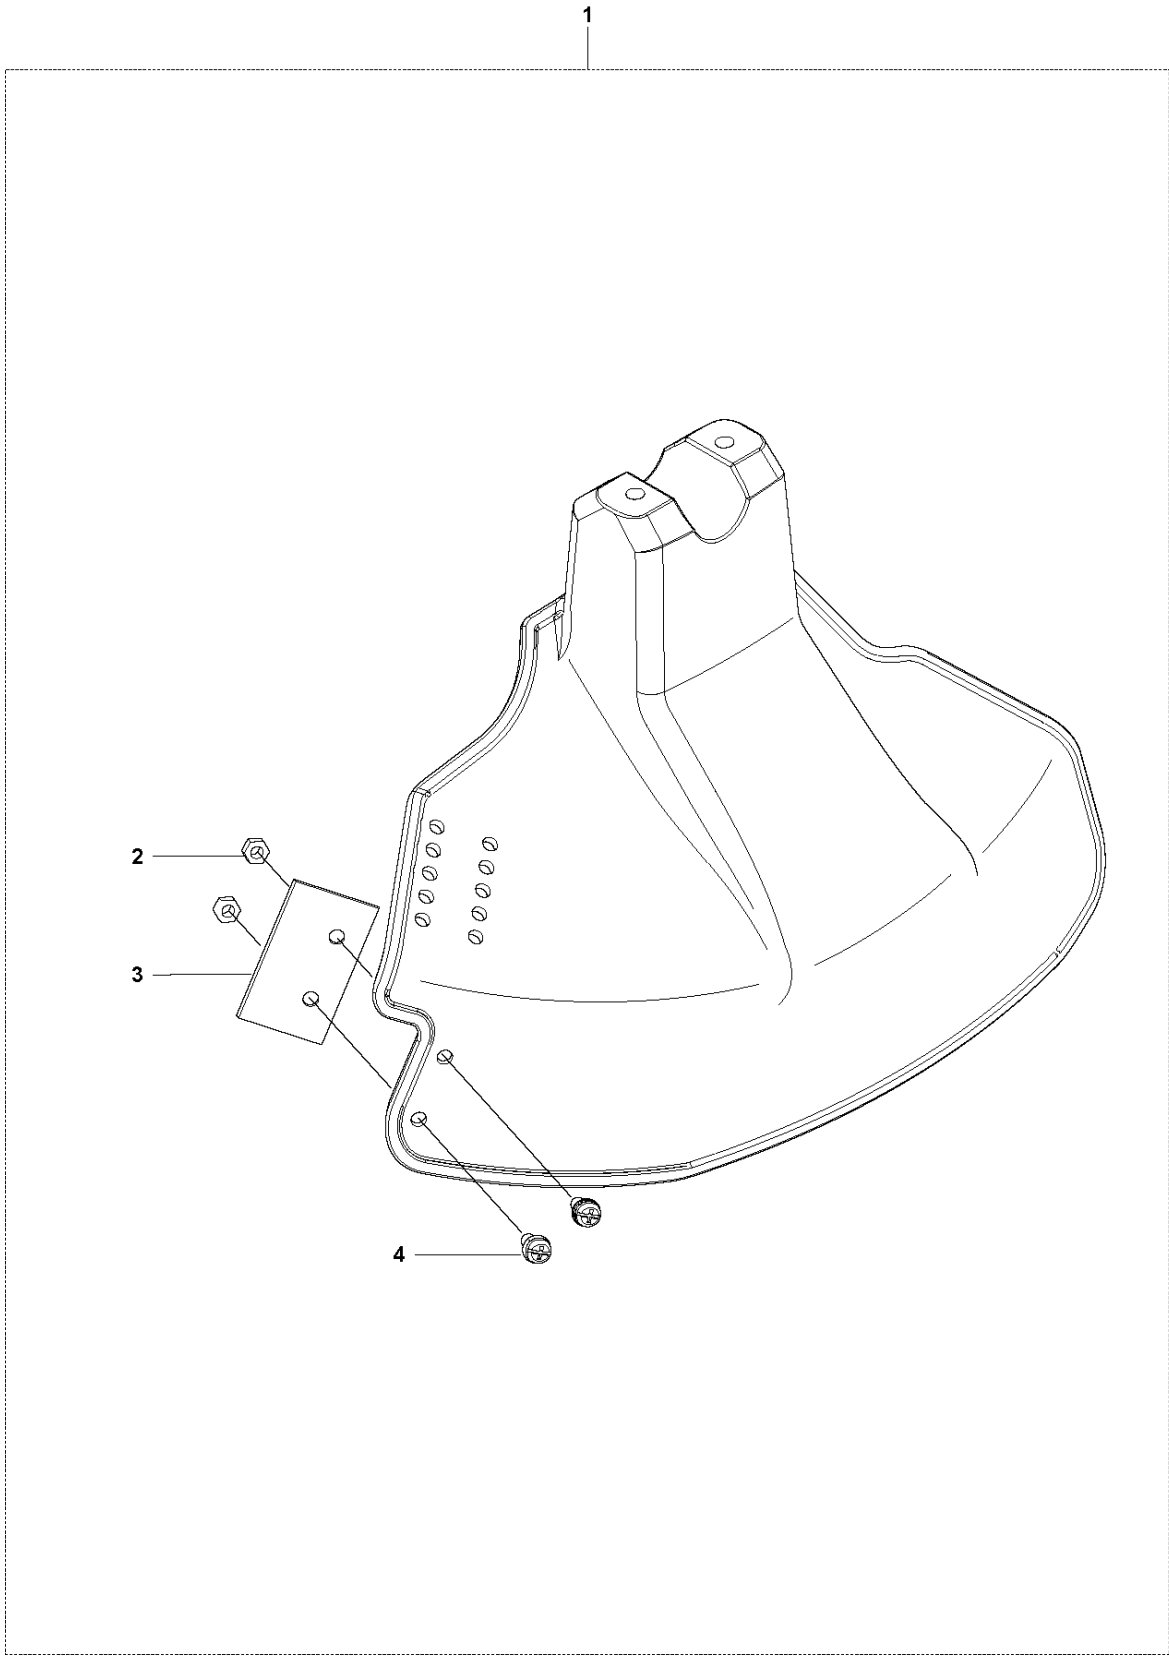

S2 541RST(Asia)
ACCESSORIES

ACCESSORIES

541 RST, 2018-01

Ref	Part No	Description	Remark	QTY	KIT
1	584 40 42-01	SPLASH GUARD		1	
2	521 00 06-01	NUT		2	1
3	515 58 62-01	BLADE		1	1
4	510 47 83-01	SCREW		2	1