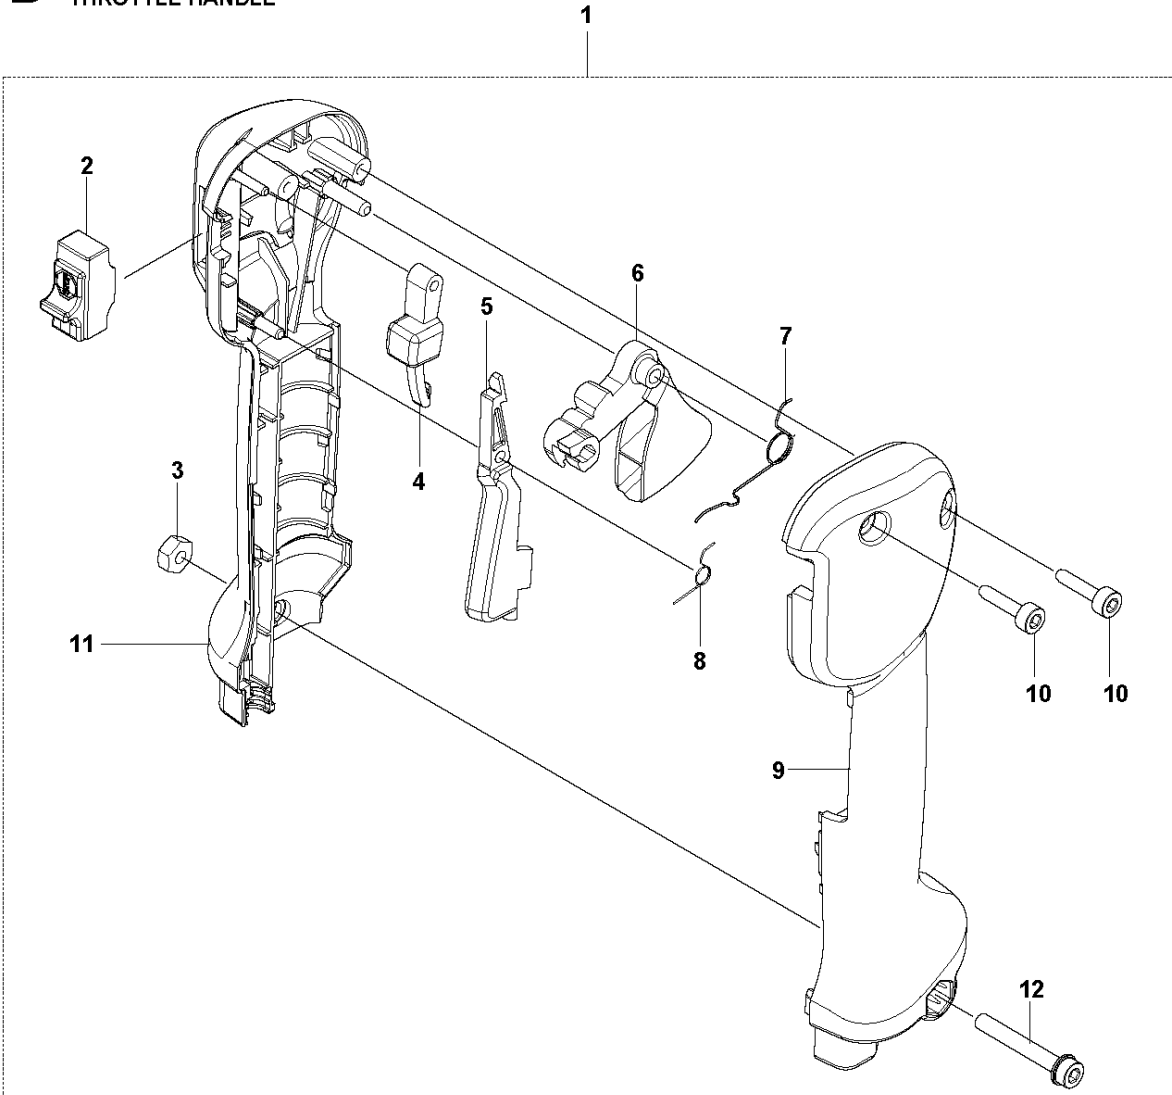

D 541RST
THROTTLE HANDLE

THROTTLE CONTROLS

541 RST, 2018-01

Ref	Part No	Description	Remark	QTY	KIT
12	503 20 07-82	SCREW IHSCFM		1	1
13	522 03 66-01	THROTTLE CABLE ASSY		1	
1	537 18 35-07	HANDLE ASSY		1	
2	503 71 82-01	SWITCH		1	1
3	503 22 10-13	HEXAGON NUT		1	1
4	537 16 07-03	STARTER THROTTLE LOC		1	1
5	506 49 51-01	THROTTLE LOCKOUT		1	1
6	506 49 50-01	THROTTLE CONTROL		1	1
7	537 17 42-01	SPRING THROTTLE TRIG		1	1
8	537 17 43-01	SPRING		1	1
9	537 16 03-01	HANDLE HALF		1	1
10	503 21 66-74	SCREW IHSCT		2	1
11	537 16 02-03	HANDLE HALF		1	1