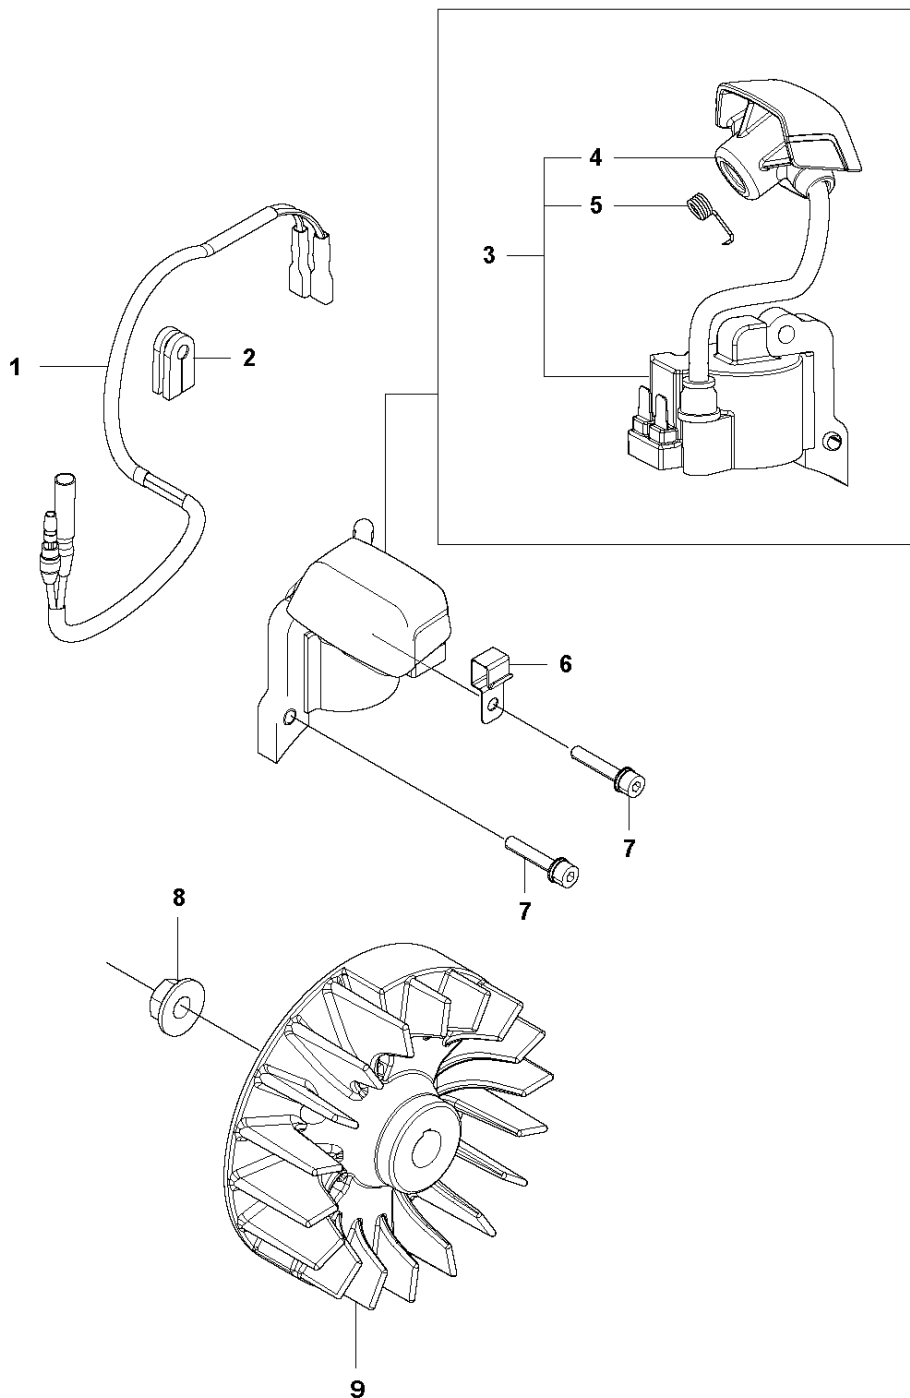

F 541RST
IGNITION

IGNITION SYSTEM

541 RST, 2018-01

Ref	Part No	Description	Remark	QTY	KIT
1	592 75 65-02	CORD		1	
2	593 73 26-01	GROMMET		1	
3	590 57 78-01	IGNITION MODULE ASSY		1	
4	590 57 82-01	SPARK PLUG CAP		1	3
5	592 73 98-01	SPRING		1	3
6	590 57 81-01	CLAMP		1	
7	521 51 58-01	BOLT		2	
8	504 11 80-01	NUT		1	
9	505 29 82-01	ROTOR		1