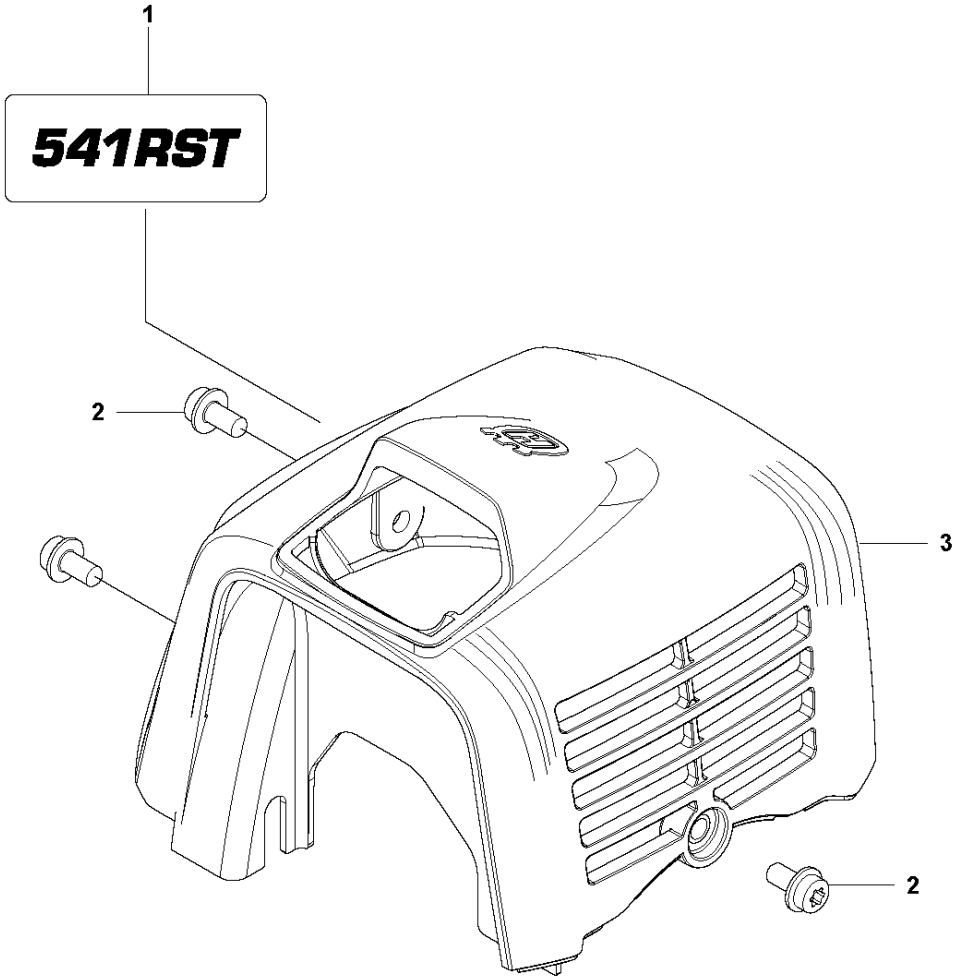

G 541RST
CYLINDER COVER

CYLINDER COVER

541 RST, 2018-01

Ref	Part No	Description	Remark	QTY KIT
1	591 20 01-02	DECAL	541RST	1
2	521 51 59-01	BOLT		3
3	590 57 86-01	CYLINDER COVER		1