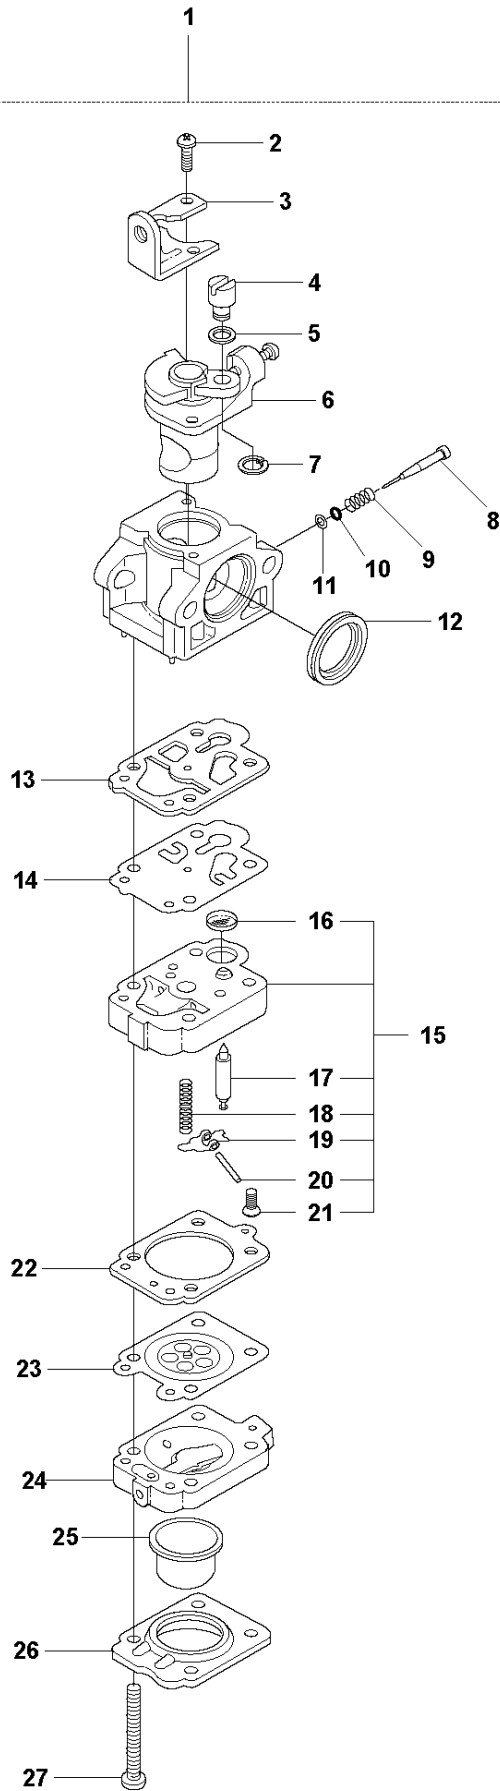

Q 541RST
CARBURETTOR

CARBURETOR

541 RST, 2018-01

Ref	Part No	Description	Remark	QTY	KIT
1	587 10 67-01	CARBURETTOR		1	
2	505 30 79-01	SCREW		2	1
3	506 74 60-01	BRACKET		1	1
4	516 59 77-01	SWIVEL		1	1
5	506 74 61-01	WASHER		1	1
6	587 64 29-01	VALVE		1	1
7	506 73 86-01	RETAINER RING		1	1
8	512 37 34-01	NEEDLE		1	1
9	513 30 16-01	SPRING		1	1
10	513 43 77-01	WASHER		1	1
11	513 43 78-01	O-RING		1	1
12	505 30 84-01	RING		1	1
13	506 74 51-01	GASKET		1	1
14	506 68 98-01	DIAPHRAGM		1	1
15	513 41 08-01	BODY		1	1
16	520 95 70-01	SCREEN		1	1,15
17	521 08 54-01	VALVE.INLET		1	1,15
18	513 41 07-01	SPRING		1	1,15
19	520 97 72-01	LEVER		1	1,15
20	520 97 74-01	PIN		1	1,15
21	505 30 61-01	SCREW		1	1,15
22	506 74 08-01	GASKET		1	1
23	505 30 68-01	DIAPHRAGM		1	1
24	506 74 09-01	BODY		1	1
25	505 30 67-01	PUMP		1	1
26	506 74 10-01	COVER		1	1
27	516 54 40-01	SCREW		4	1