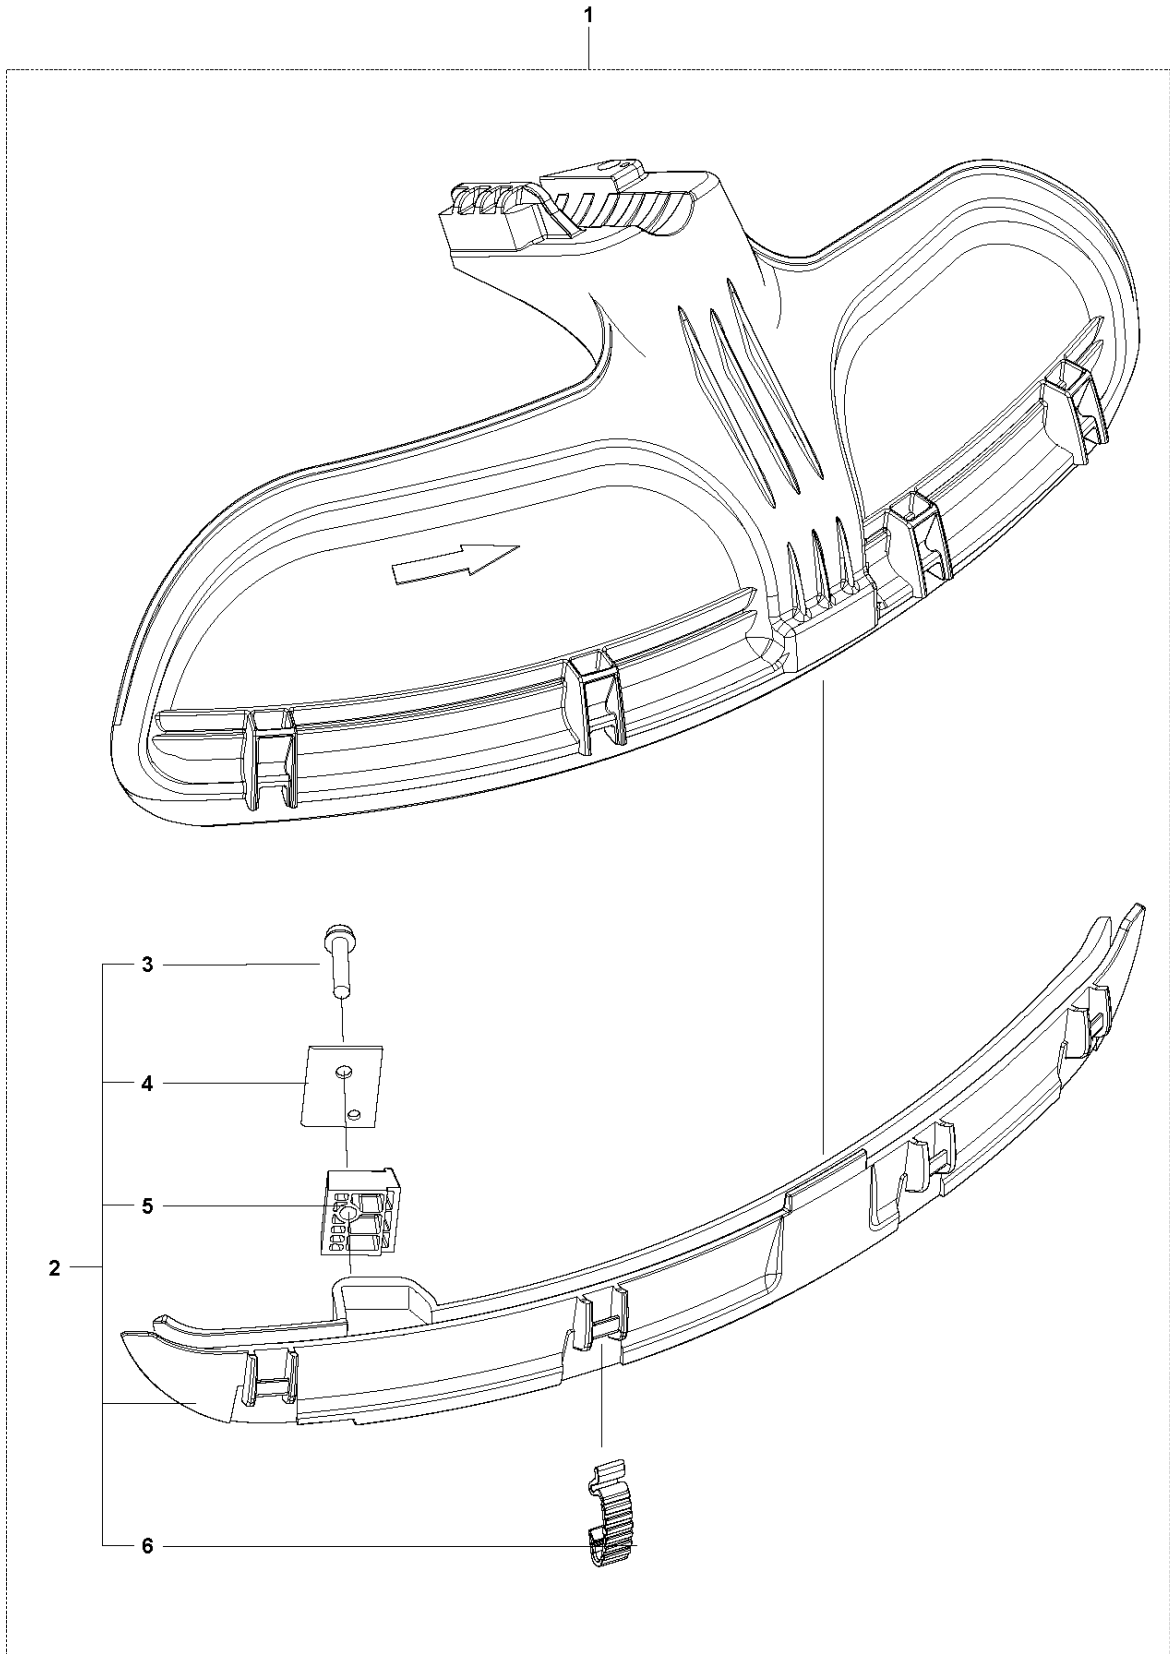

S1 541RST (All except Asia)
ACCESSORIES

ACCESSORIES

541 RST, 2018-01

Ref	Part No	Description	Remark	QTY	KIT
1	537 33 16-03	SPLASH GUARD		1	
2	537 39 63-03	SPLASH GUARD		1	1
3	503 21 68-25	SCREW IHSCFT		1	1,2
4	503 79 88-01	BLADE		1	1,2
5	544 12 45-01	RETAINER		1	1,2
6	537 38 72-01	SNAP LOCKING		4	1,2