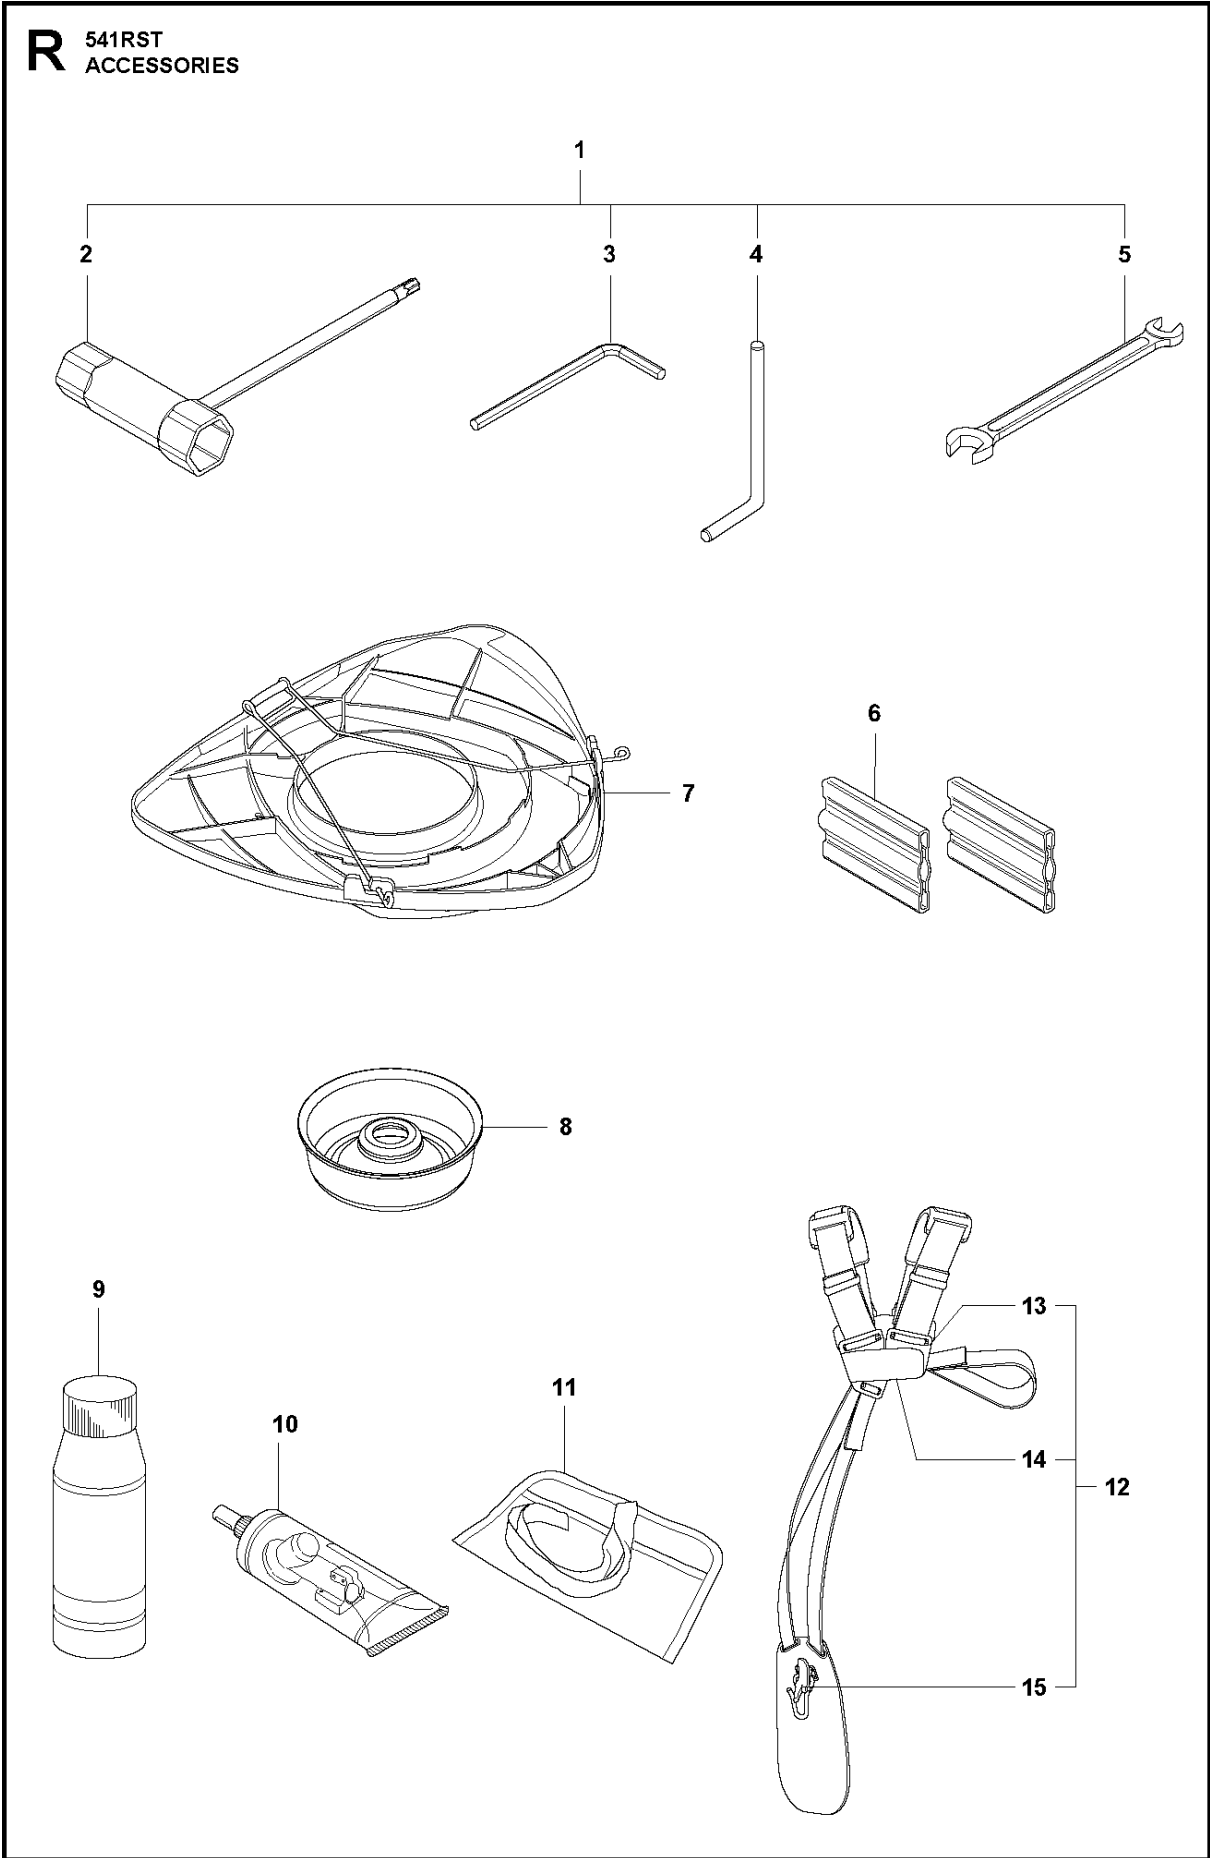

ACCESSORIES

541 RST, 2018-01

Ref	Part No	Description	Remark	QTY	KIT
1	529 26 51-01	TOOL SET		1	
2	529 26 55-01	WRENCH		1	1
3	505 31 19-01	WRENCH		1	1
4	505 31 20-01	TOOL		1	1
5	506 61 50-01	SPANNER		1	1
6	537 12 99-04	BAR GUARD	For Asia	2	
7	544 35 91-01	TRANSPORT GUARD	For Russia	1	
8	528 81 81-01	SUPPORT CUP		1	
9	531 00 92-48	FILTER OIL		1	
10	503 97 64-01	GREASE		1	
11	501 19 22-01	TOOL		1	
12	537 27 57-02	HARNES	531RS	1	
13	537 28 83-01	BUCKLE		1	12
14	537 28 84-01	BUCKLE		1	12
15	502 02 28-05	WELT HOOK		1	12