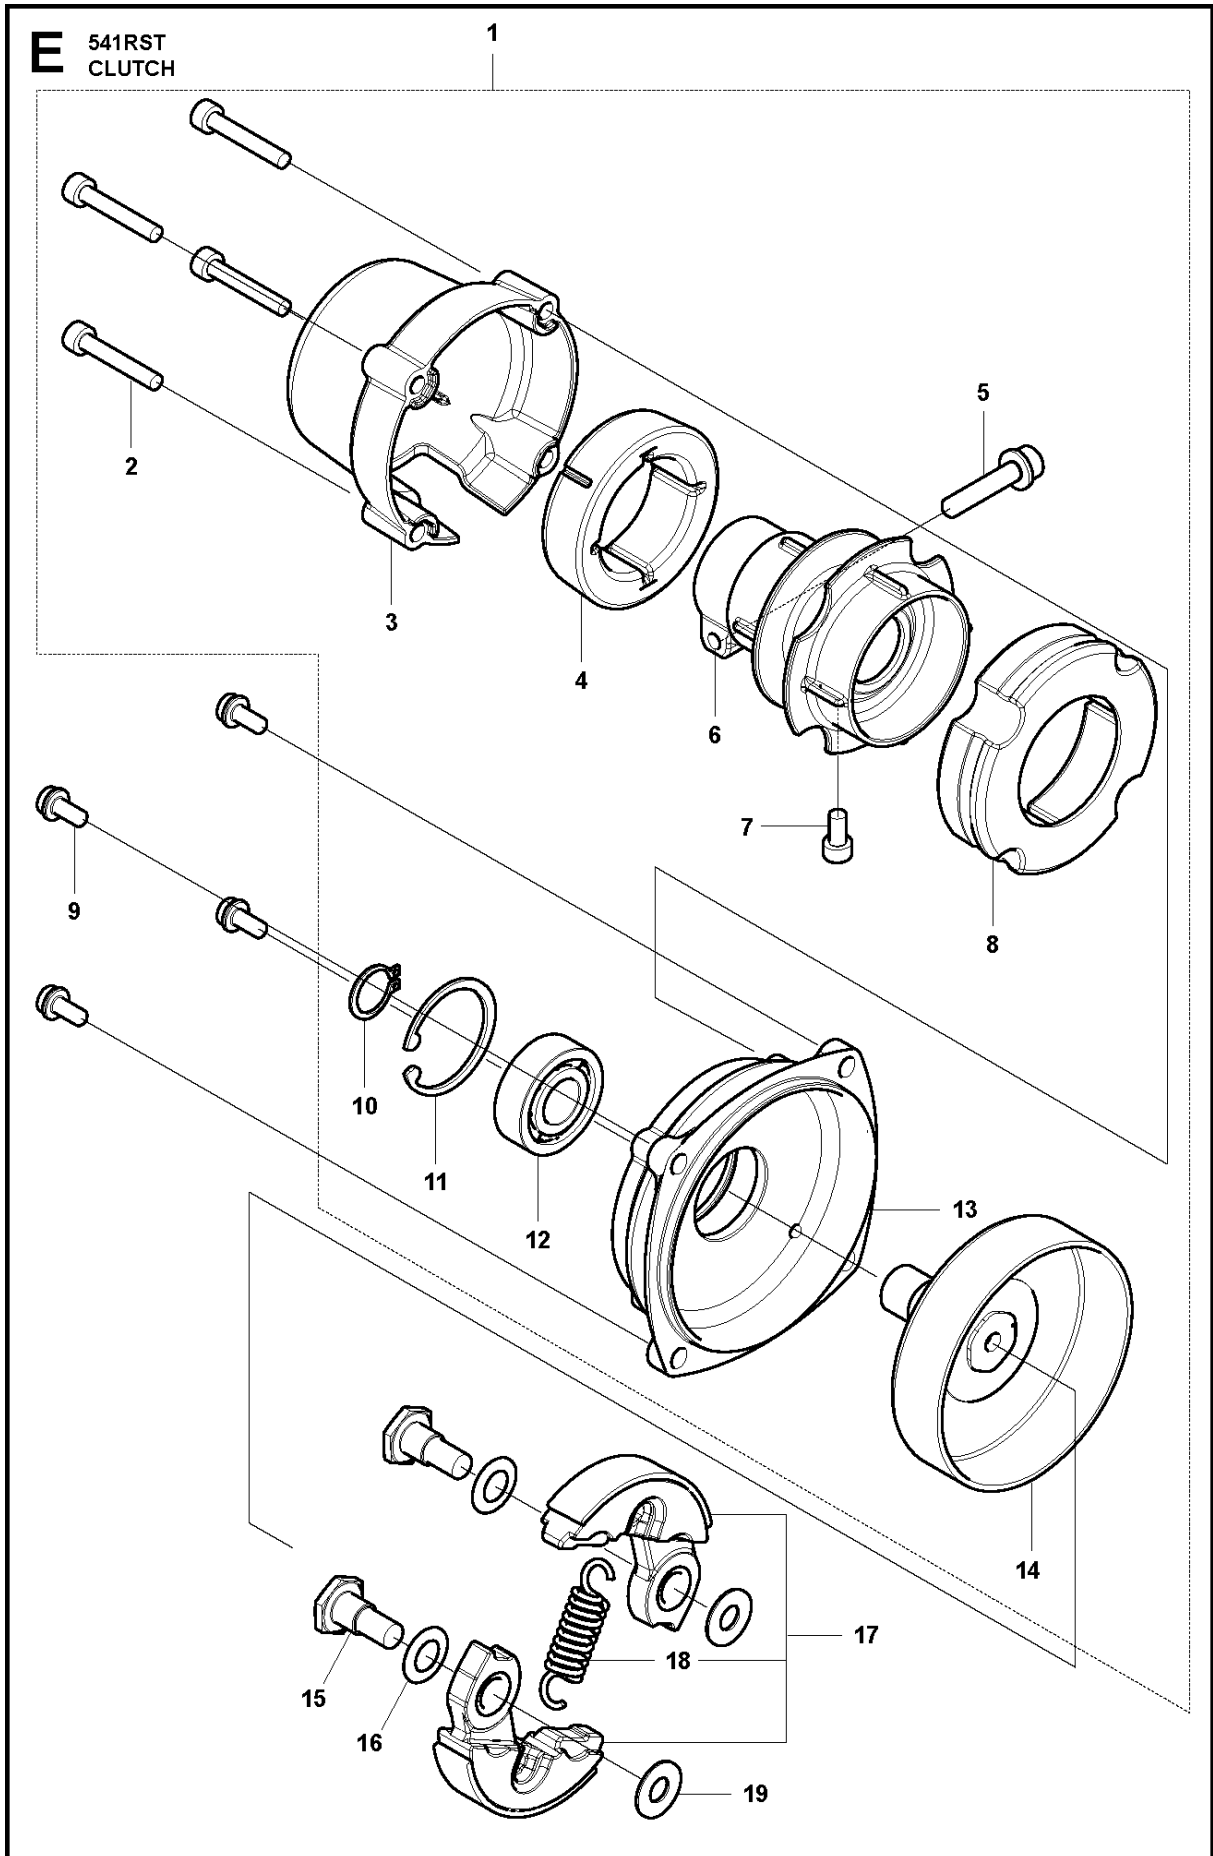

SPARE PARTS LIST

BRUSHCUTTERS/CLEARING SAWS

541 RST, 2018-01

A1 541RST (All except Asia)
GEAR

GEARS

541 RST, 2018-01

Ref	Part No	Description	Remark	QTY	KIT
1	574 71 08-01	BOLT		1	
2	537 18 95-01	SCREW		1	
3	528 81 85-01	BRACKET		1	
4	579 07 62-01	GEAR CASE		1	
5	521 86 20-01	BOLT		1	4
6	576 59 07-01	BOLT		1	
7	579 07 68-01	PINION		1	4
8	516 12 41-01	SNAP RING		1	4
9	516 12 79-01	BEARING		1	4
10	516 13 00-01	BEARING		1	4
11	506 60 99-01	SNAP RING		1	4
12	544 36 27-01	BOLT		1	4
13	505 17 02-01	BEARING		1	4
14	579 07 67-01	GEAR		1	4
15	579 07 66-01	SHAFT		1	4
16	516 13 17-01	BEARING		1	4
17	502 84 93-01	SNAP RING		1	4
18	521 52 22-01	SEAL		1	4
19	579 07 69-01	HOLDER		1	4
20	579 07 70-01	PLATE		1	4
21	579 07 71-01	HOLDER		1	4
22	579 07 64-01	NUT		1	4

HANDLE

541 RST, 2018-01

Ref	Part No	Description	Remark	QTY KIT	
1	593 30 47-01	HANDLE ASSY		1	
2	537 17 28-02	HANDLE		1	1
3	537 17 29-01	COVER		1	1
4	537 36 00-01	HANDLEBAR		1	1
5	510 90 94-01	BOLT		1	1
6	731 23 14-01	HEXAGON NUT		1	1
7	593 30 48-01	BRACKET		1	
8	586 49 62-01	BOLT		4	7
9	544 01 99-02	HANDLEBAR BRACKET		1	7
10	537 40 26-03	BRACKET		1	7
11	525 82 49-13	SCREW ITXSCM		2	7

D 541RST
THROTTLE HANDLE

THROTTLE CONTROLS

541 RST, 2018-01

Ref	Part No	Description	Remark	QTY	KIT
12	503 20 07-82	SCREW IHSCFM		1	1
13	522 03 66-01	THROTTLE CABLE ASSY		1	
1	537 18 35-07	HANDLE ASSY		1	
2	503 71 82-01	SWITCH		1	1
3	503 22 10-13	HEXAGON NUT		1	1
4	537 16 07-03	THROTTLE LOCKOUT		1	1
5	506 49 51-01	THROTTLE LOCKOUT		1	1
6	506 49 50-01	THROTTLE CONTROL		1	1
7	537 17 42-01	SPRING THROTTLE TRIG		1	1
8	537 17 43-01	SPRING		1	1
9	537 16 03-01	HANDLE HALF		1	1
10	503 21 66-74	SCREW IHSCT		2	1
11	537 16 02-03	HANDLE HALF		1	1