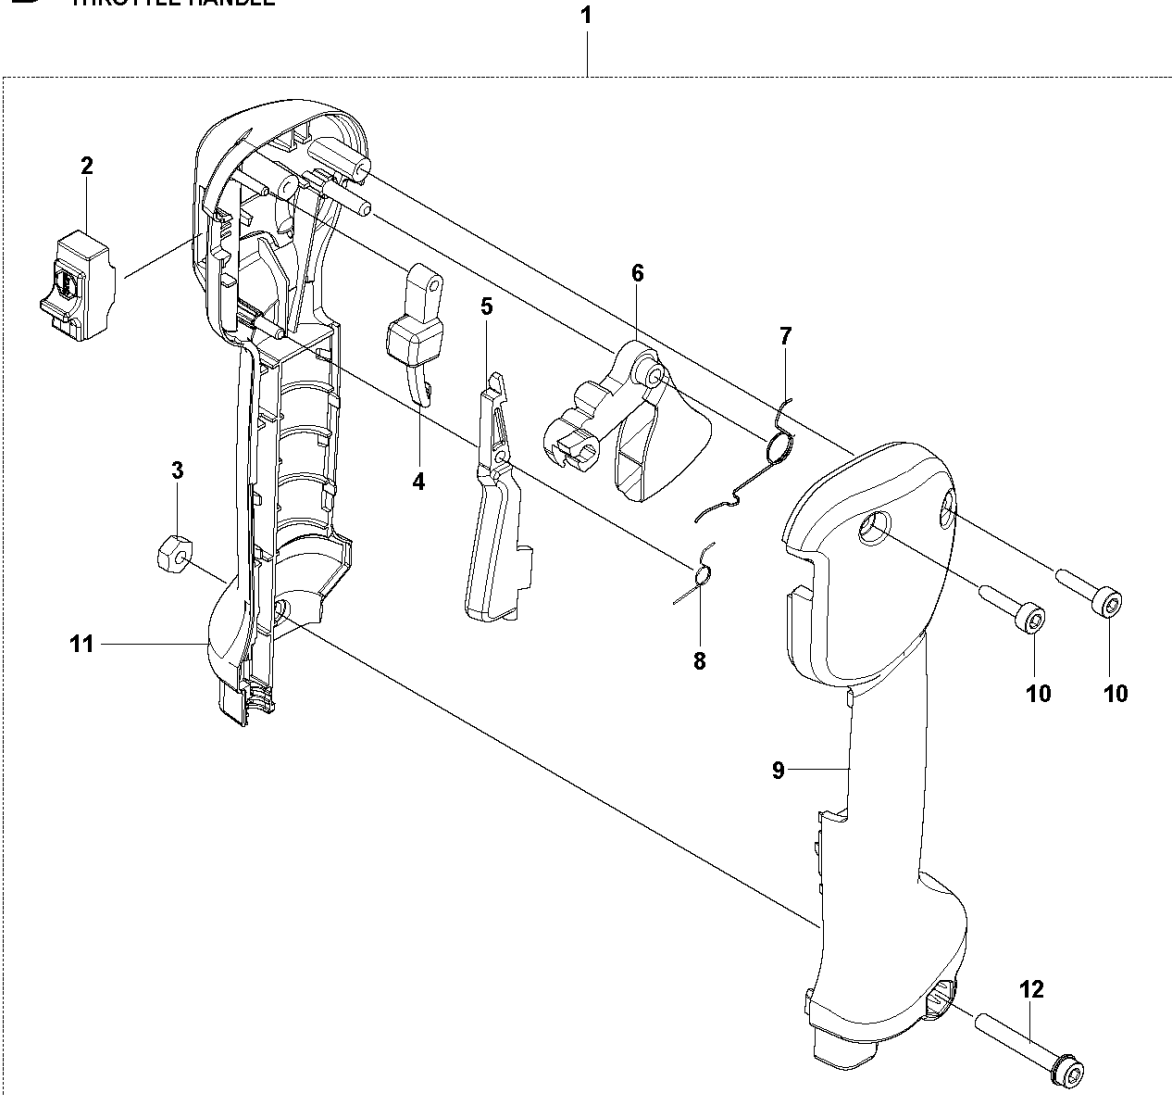

D 541RST
THROTTLE HANDLE

THROTTLE CONTROLS

541 RST, 2018-01

Ref	Part No	Description	Remark	QTY	KIT
12	503 20 07-82	SCREW IHSCFM		1	1
13	522 03 66-01	THROTTLE CABLE ASSY		1	
1	537 18 35-07	HANDLE ASSY		1	
2	503 71 82-01	SWITCH		1	1
3	503 22 10-13	HEXAGON NUT		1	1
4	537 16 07-03	THROTTLE LOCKOUT		1	1
5	506 49 51-01	THROTTLE LOCKOUT		1	1
6	506 49 50-01	THROTTLE CONTROL		1	1
7	537 17 42-01	SPRING THROTTLE TRIG		1	1
8	537 17 43-01	SPRING		1	1
9	537 16 03-01	HANDLE HALF		1	1
10	503 21 66-74	SCREW IHSCT		2	1
11	537 16 02-03	HANDLE HALF		1	1