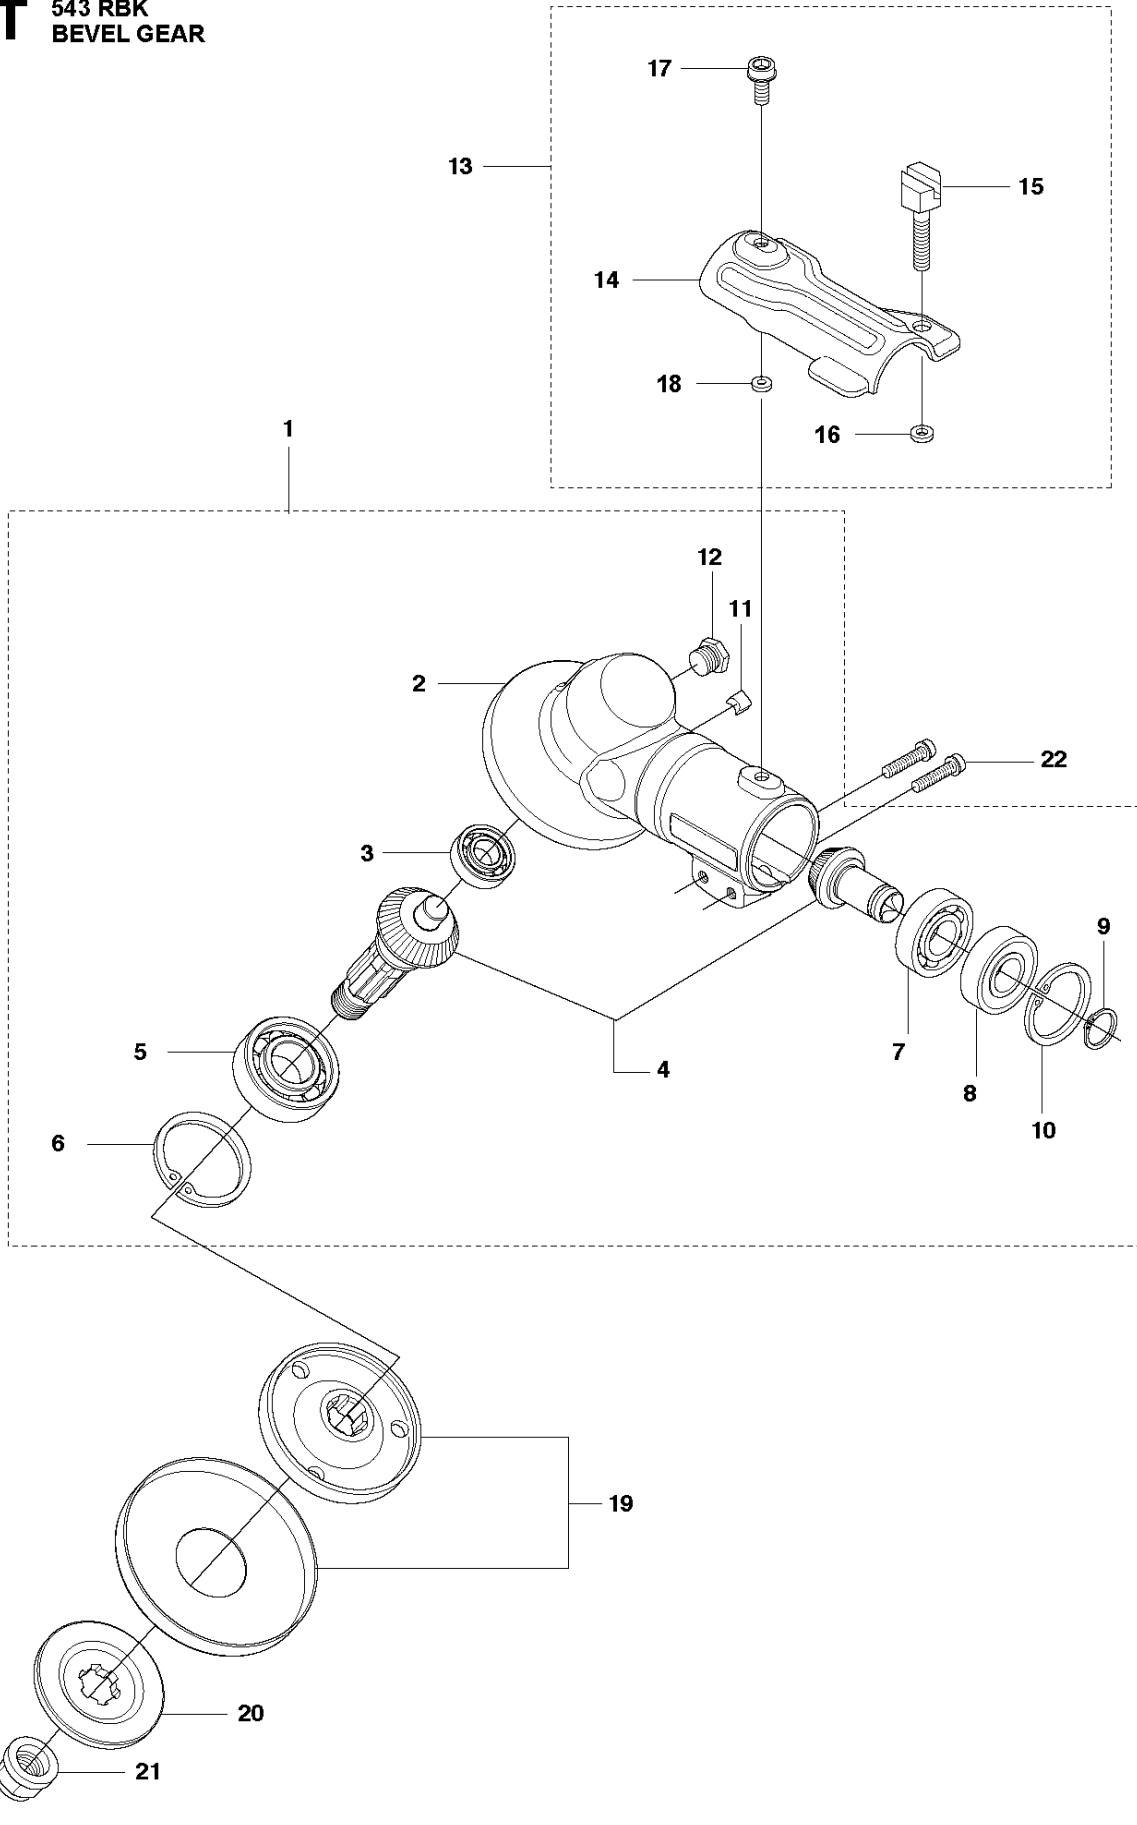

T 543 RBK
BEVEL GEAR

BEVEL GEAR

543 RBK, 2018-06

Ref	Part No	Description	Remark	QTY KIT
1	537 29 58-03	BEVEL GEAR		1
2	537 29 59-02	GEAR HOUSING		1
3	738 21 99-00	BALL BEARING		1
4	505 13 33-01	SPARE PARTS KIT		1
5	503 25 28-01	BALL BEARING		1
6	735 31 31-10	CIRCLIP		1
7	738 21 01-10	BALL BEARING		1
8	738 21 01-12	BALL BEARING		1
9	735 31 14-00	CIRCLIP		1
10	735 31 28-10	CIRCLIP		1
11	537 14 74-01	MAGNET		1
12	503 20 15-02	SCREW IHHM		1
13	574 30 68-01	CLAMP		1
14	544 08 76-01	CLAMP		1
15	537 18 95-01	SCREW		1
16	574 40 44-01	LOCKING NUT		1
17	503 20 03-05	SCREW IHSCFM		1
18	574 03 95-01	LOCKING NUT		1
19	537 35 14-02	DRIVER		1
20	537 34 35-01	SUPPORT FLANGE		1
21	503 22 73-01	NUT		1
22	503 20 03-25	SCREW IHSCFM		2