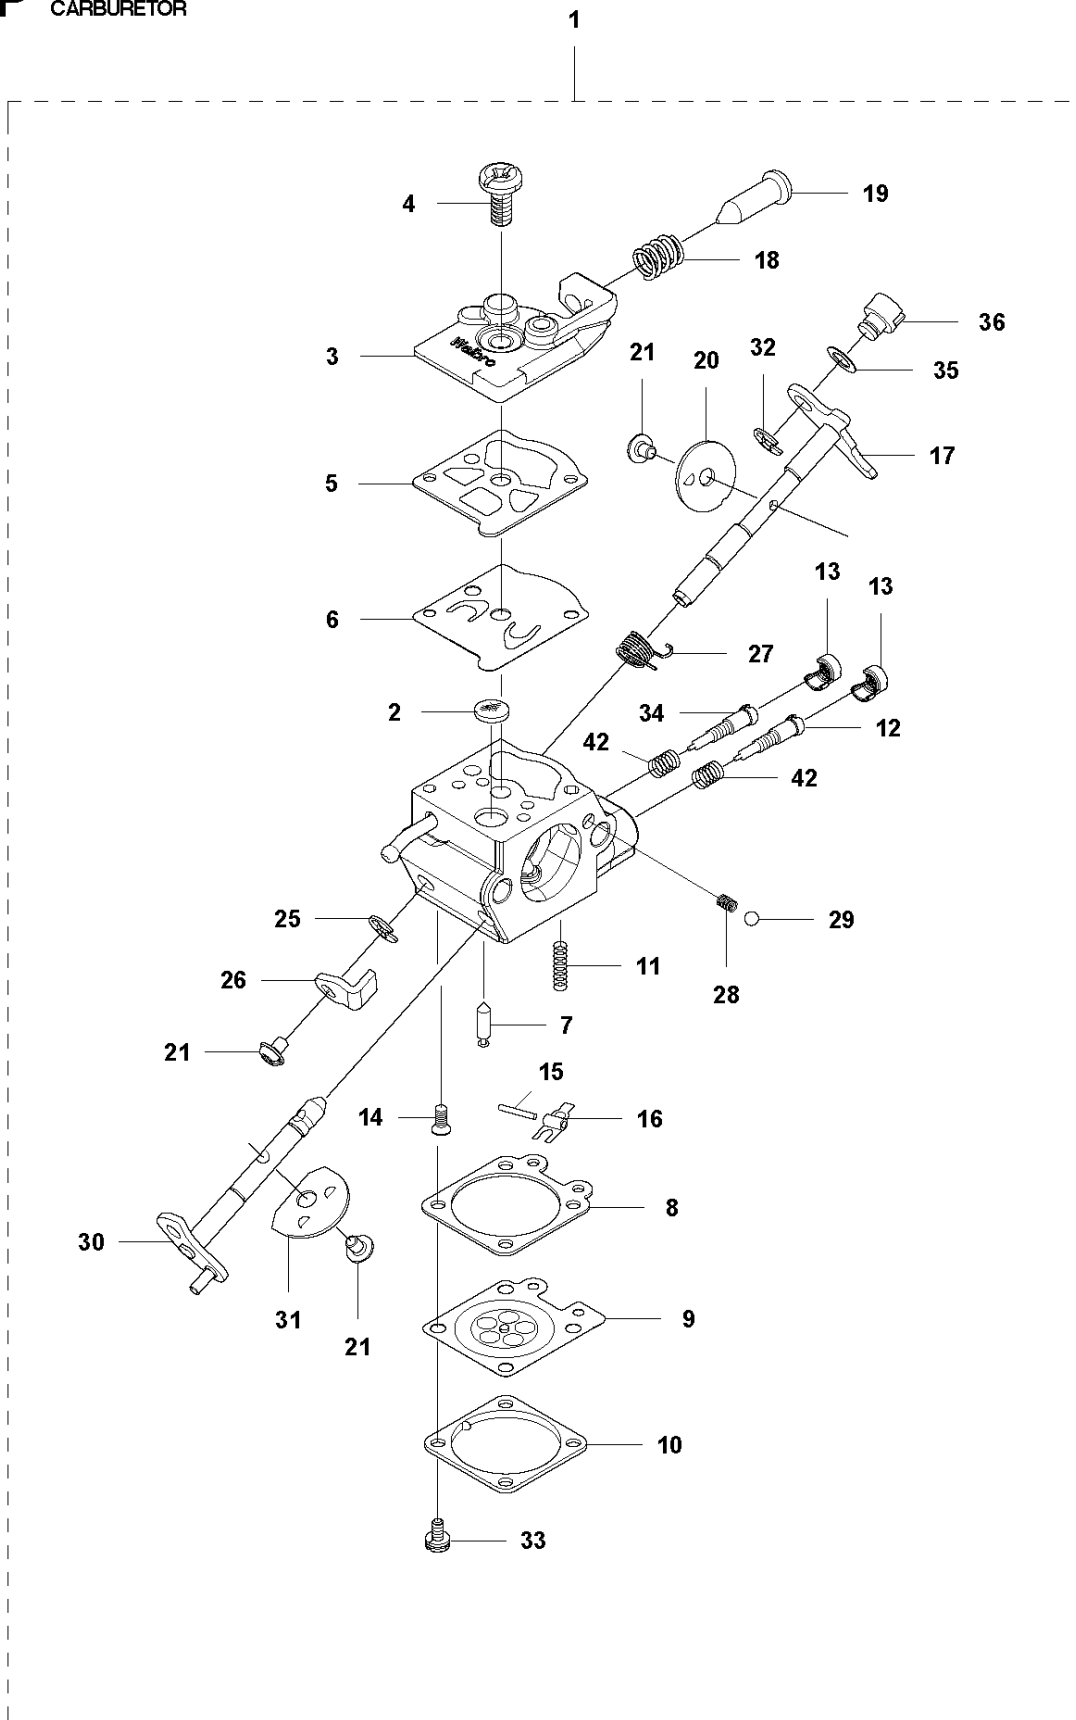

P 543 RBK
CARBURETOR

WTEA-7B

CARBURETOR

543 RBK, 2018-06

Ref	Part No	Description	Remark	QTY KIT	
1	577 99 28-05	CARBURETTOR	WTEA-7B	1	
2	520 95 70-01	SCREEN		1	1
3	577 80 69-01	COVER		1	1
4	520 97 63-01	SCREW		1	1
5	520 95 48-01	GASKET		1	1
6	520 95 49-01	DIAPHRAGM		1	1
7	521 08 54-01	VALVE.INLET		1	1
8	516 97 21-01	GASKET		1	1
9	577 80 70-01	DIAPHRAGM		1	1
10	514 18 92-01	COVER		1	1
11	578 89 54-01	SPRING		1	1
12	578 91 31-01	NEEDLE		1	1
13	578 91 30-01	CAP		2	1
14	577 80 71-01	SCREW		1	1
15	520 97 74-01	PIN		1	1
16	577 80 72-01	LEVER		1	1
17	578 89 55-01	SHAFT		1	1
18	513 59 32-01	SPRING		1	1
19	577 81 57-01	SCREW		1	1
20	514 25 19-01	VALVE.THROTTLE		1	1
21	520 75 98-01	SCREW		3	1
25	505 05 65-01	RING		1	1
26	577 81 58-01	LEVER		1	1
27	577 81 55-01	SPRING		1	1
28	514 24 33-01	SPRING.CHOKE		1	1
29	514 24 26-01	BALL		1	1
30	577 81 64-01	SHAFT		1	1
31	579 36 71-01	VALVE		1	1
32	506 73 86-01	RETAINER RING		1	1
33	520 97 88-01	SCREW ASSY		4	1
34	578 91 29-01	NEEDLE		1	1
35	516 52 42-01	WASHER		1	1
36	513 40 08-01	SWIVEL		1	1
42	578 91 28-01	SPRING	SPRING	2	1