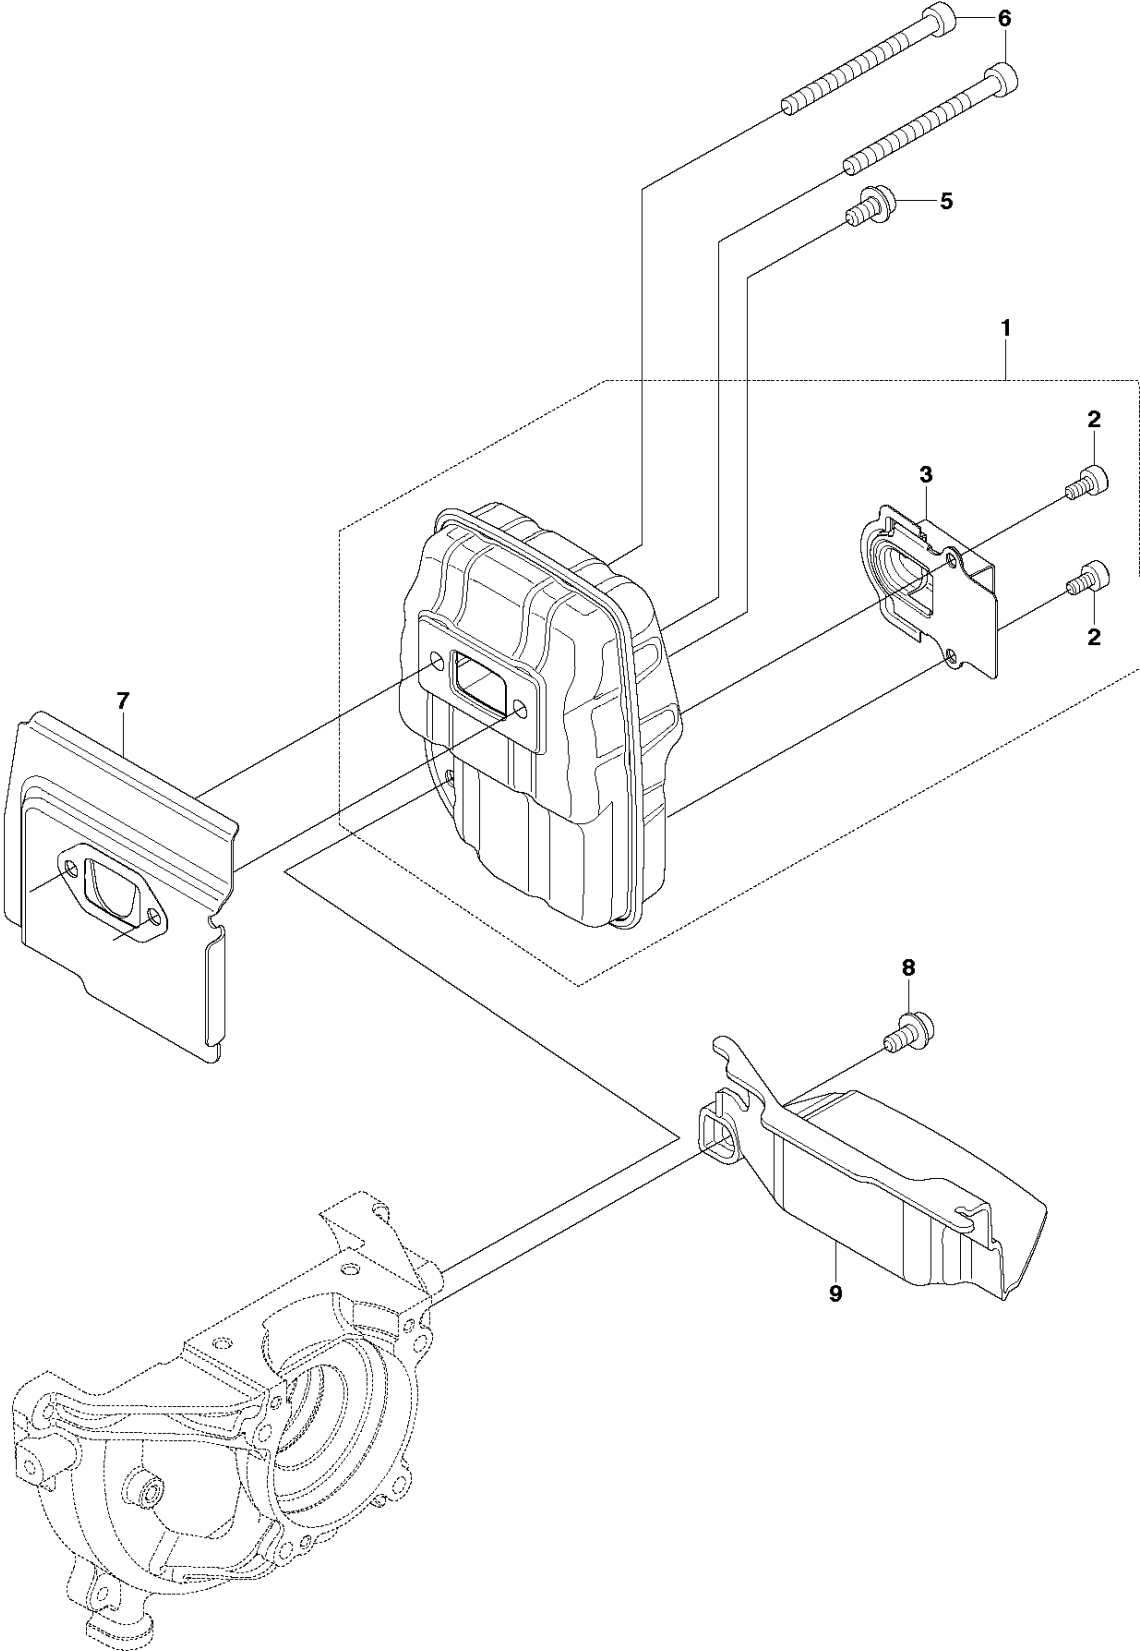

G 543 RBK
MUFFLER

MUFFLER

543 RBK, 2018-06

Ref	Part No	Description	Remark	QTY	KIT
1	577 98 03-01	MUFFLER		1	
2	544 36 27-01	BOLT		2	1
3	521 62 34-01	GUIDE		1	1
5	521 51 59-01	BOLT		1	
6	504 11 43-01	SCREW		2	
7	577 80 41-01	GASKET		1	
8	521 51 59-01	BOLT		1	
9	586 34 84-01	MUFFLER GUARD		1