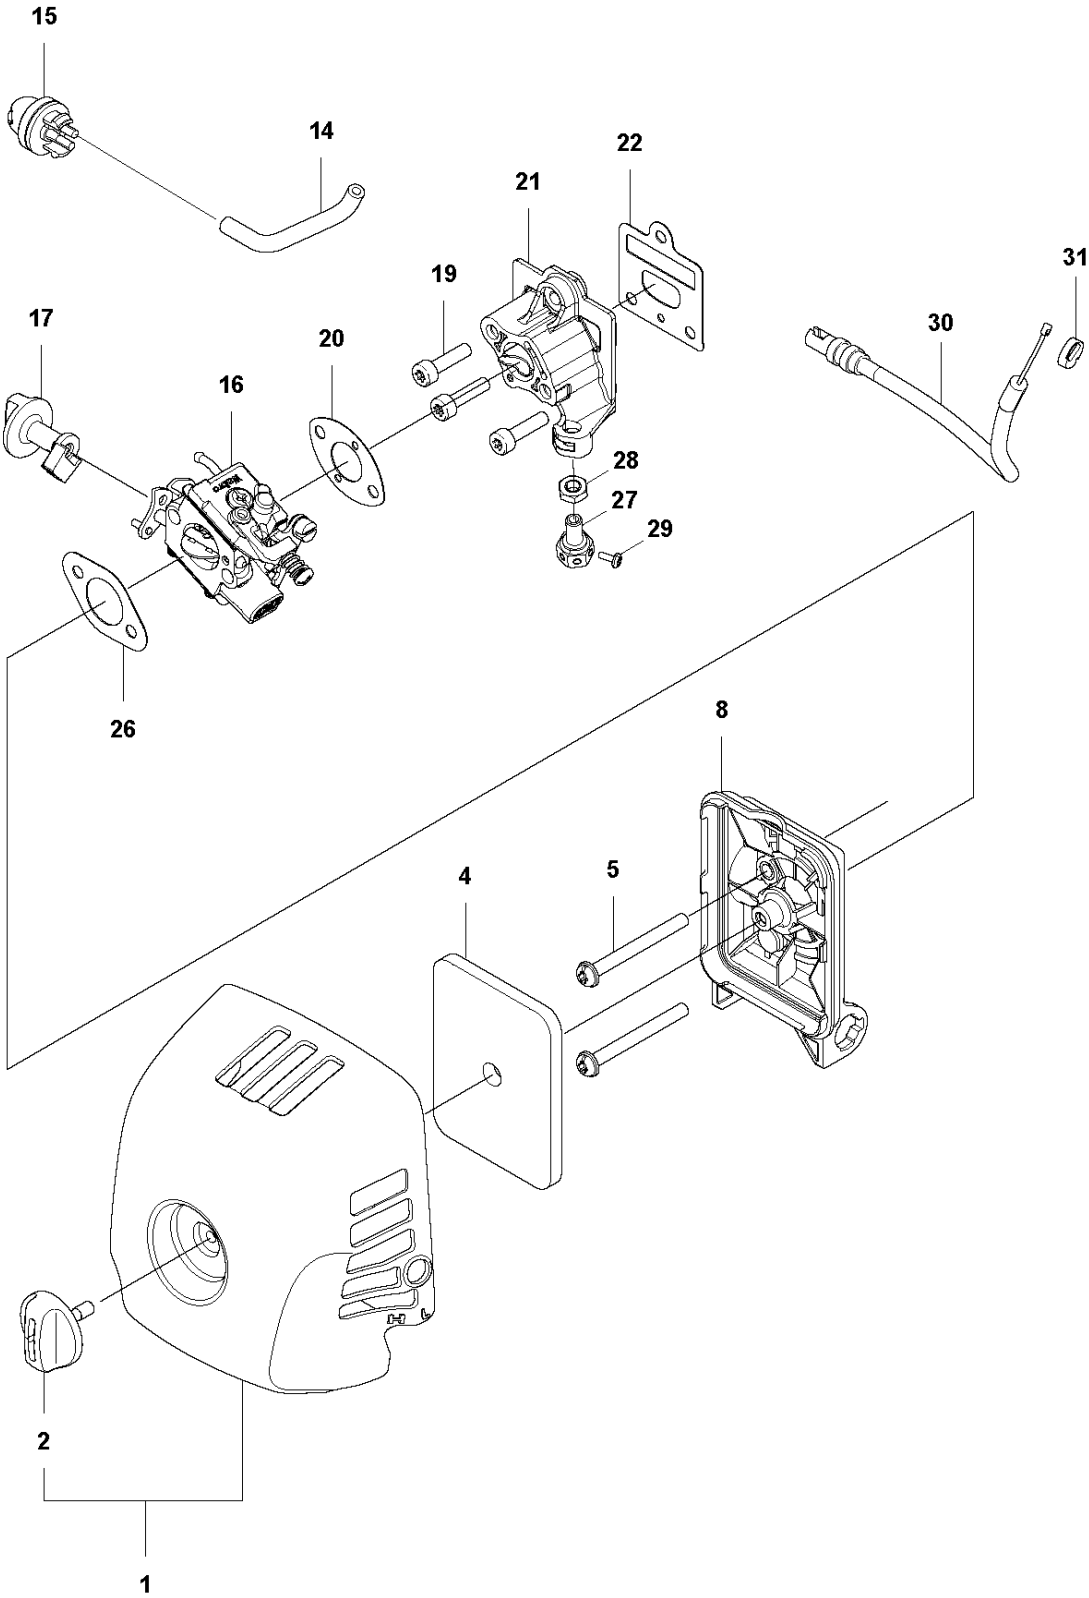

K 543 RBK
CARBURETOR & AIRFILTER

CARBURETOR & AIR FILTER

543 RBK, 2018-06

Ref	Part No	Description	Remark	QTY	KIT
1	577 98 00-02	AIR FILTER COVER		1	
2	577 97 98-01	TURNING KNOB		1	1
4	577 92 67-01	AIR FILTER		1	
5	521 51 55-01	SCREW		2	
8	576 68 55-01	FILTER HOUSING		1	
14	577 50 95-01	TUBE		1	
15	513 78 93-01	PUMP		1	
16	577 99 28-05	CARBURETTOR		1	
17	577 13 31-01	CHOKE CONTROL		1	
19	506 68 90-01	BOLT		3	
20	577 67 38-01	GASKET		1	
21	576 68 58-01	INSULATOR		1	
22	585 99 66-01	GASKET		2	
26	577 88 24-02	GASKET		1	
27	580 41 67-01	SCREW		1	
28	510 48 74-01	NUT		1	
29	505 30 83-01	SCREW		1	
30	521 52 84-01	JOINT		1	
31	513 35 24-01	HUB CAP		1