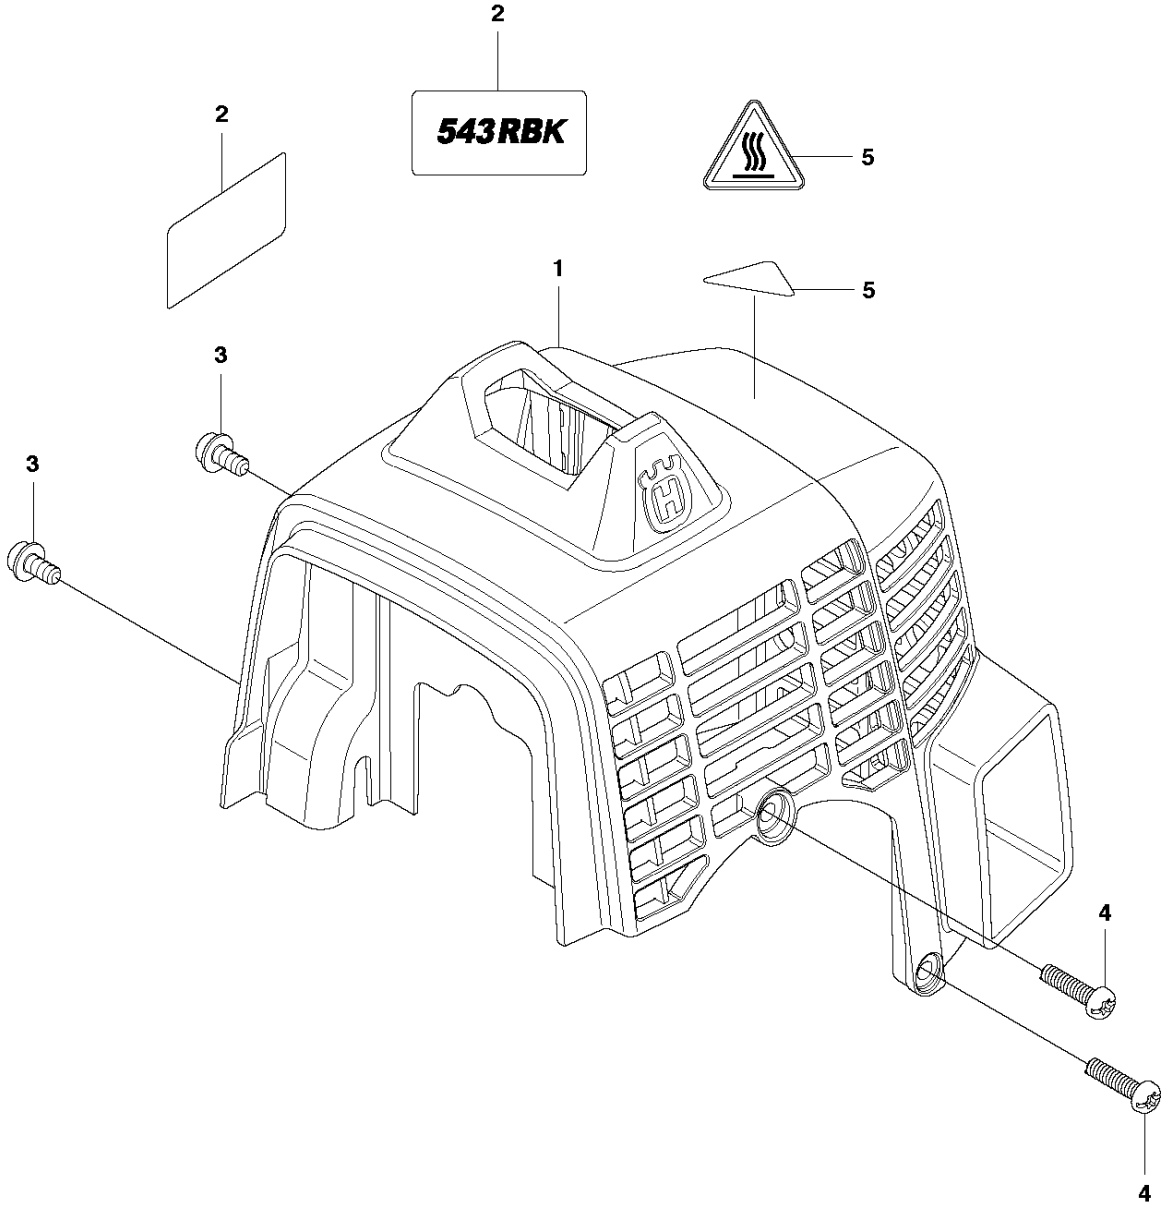

F 543 RBK
CYLINDER COVER

CYLINDER COVER

543 RBK, 2018-06

Ref	Part No	Description	Remark	QTY KIT
1	579 34 95-01	COVER		1
2	581 57 51-01	DECAL		1
3	521 51 59-01	BOLT		2
4	521 86 36-01	SCREW		2
5	521 55 36-01	LABEL		1