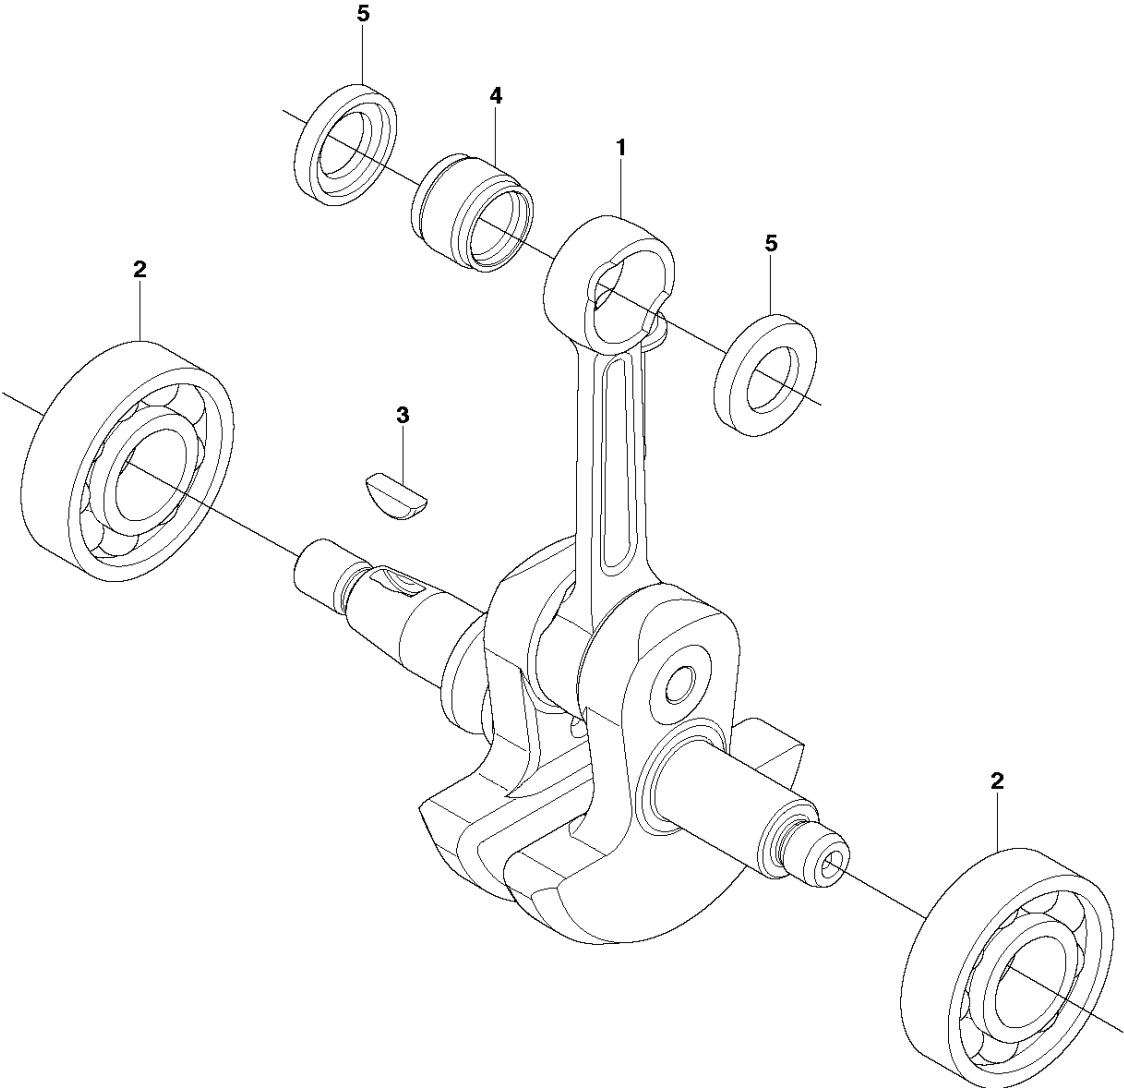

M 543 RBK
CRANK SHAFT

CRANKSHAFT

543 RBK, 2018-06

Ref	Part No	Description	Remark	QTY KIT
1	521 62 39-01	SHAFT-COMP		1
2	504 12 14-01	BEARING		2
3	506 68 94-01	KEY		1
4	505 29 73-01	BEARING		1
5	513 75 24-01	WASHER		2