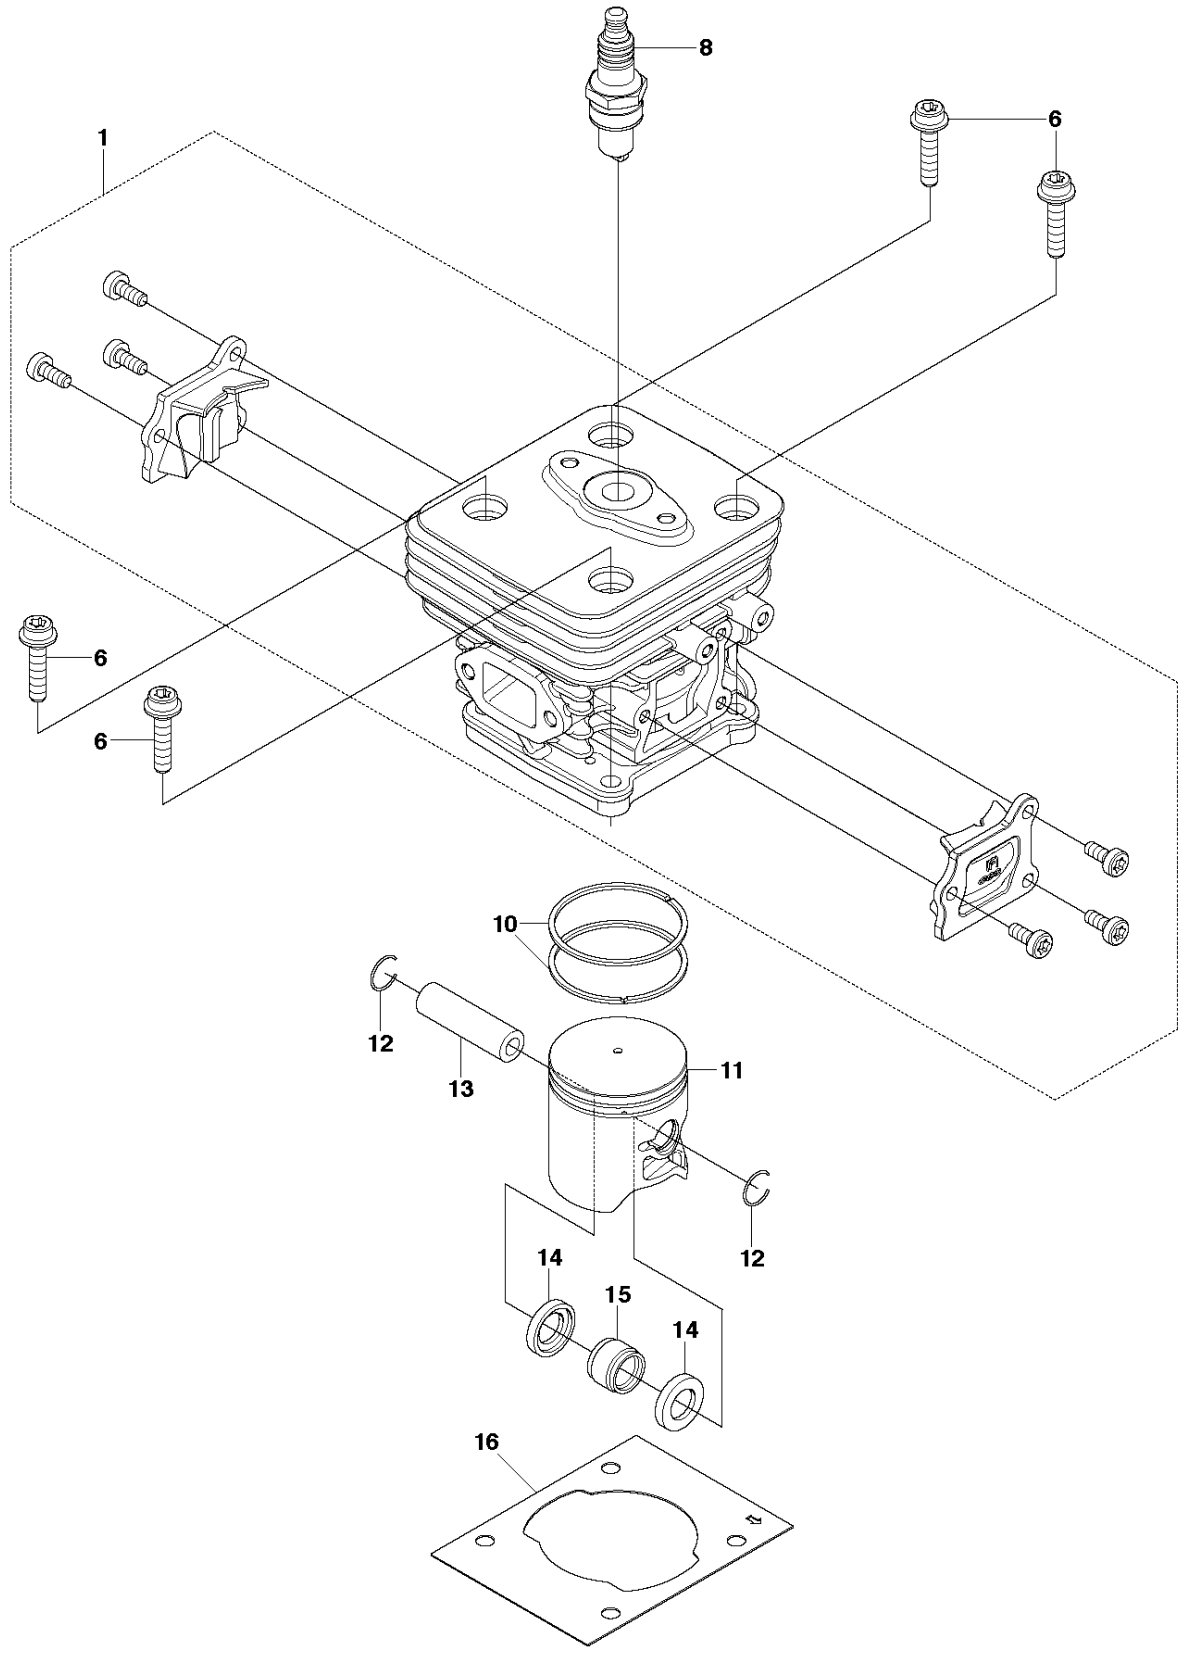

L 543 RBK
CYLINDER & PISTON

CYLINDER

543 RBK, 2018-06

Ref	Part No	Description	Remark	QTY KIT
1	577 40 95-02	CYLINDER		1
6	506 74 52-01	BOLT		4
8	528 07 40-01	SPARK PLUG		1
10	510 91 80-01	PISTON RING		2
11	577 63 98-01	PISTON		1
12	516 28 30-01	RING		2
13	521 52 27-01	PEN		1
14	513 75 24-01	WASHER		2
15	505 29 73-01	BEARING		1
16	521 62 20-01	GASKET		1