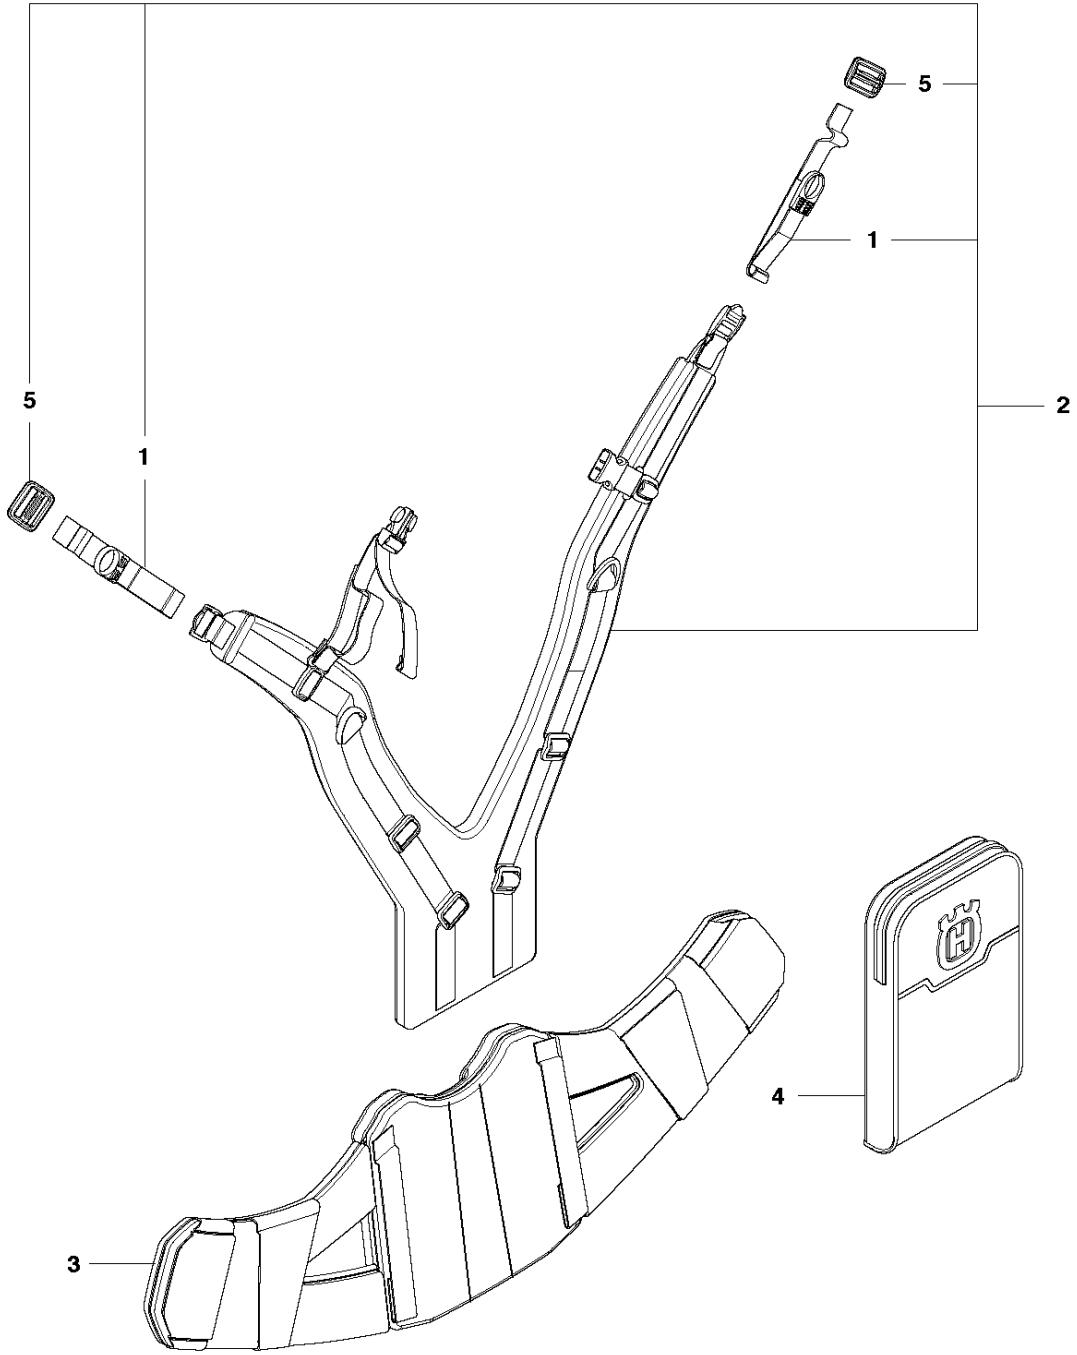

S 543 RBK HARNESS

HARNESS

543 RBK, 2018-06

Ref	Part No	Description	Remark	QTY	KIT
1	503 99 61-08	BAND		1	2
2	521 99 14-01	SHOULDER STRAP		1	
3	510 36 42-01	WAIST-BELT		1	
4	575 50 78-01	BAG		1	
5	537 28 70-01	BUCKLE		1	2