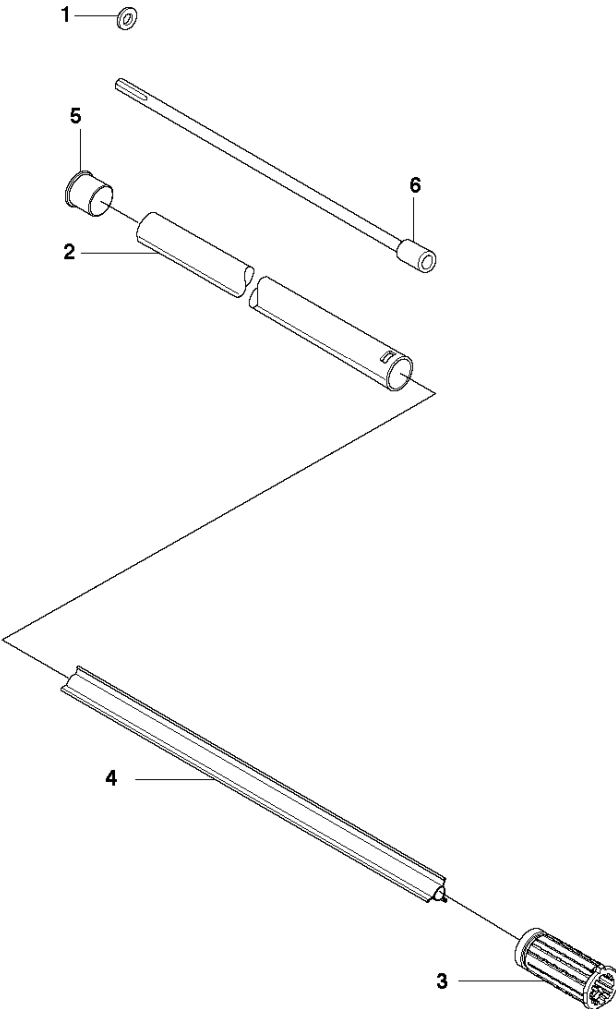

HARNESS

543 RBK, 2018-06

Ref	Part No	Description	Remark	QTY	KIT
1	593 70 02-01	HARNESS ASSY		1	
2	522 48 74-01	WAIST-BELT		1	1
3	537 30 54-01	BUCKLE		1	
4	521 90 95-01	BACKPLATE		1	1
5	521 88 77-01	GROMMET		4	1
6	503 20 03-05	SCREW IHSCFM		5	1
7	503 74 01-02	SNAP LOCKING		2	1
8	522 48 39-02	HOLDER ASSY		1	1
9	725 53 70-06	SCREW IHSCM		1	1
10	734 11 52-01	WASHER		1	1
11	522 02 88-01	SPRING		3	1
12	503 20 03-12	SCREW IHSCFM		3	1
13	521 91 03-01	SPRING HOLDER		3	1
14	510 36 36-02	FRAME		1	1
15	503 21 06-19	SCREW IHSCM		3	1
16	731 23 14-01	HEXAGON NUT		3	1
17	731 23 16-01	HEXAGON NUT		1	1
18	516 06 72-01	BOLT		1	1
19	516 07 89-01	WASHER		1	1
20	513 35 53-01	NUT		1	1
21	583 97 67-01	CABLE		1	1
22	510 48 80-01	WASHER		1	1
23	521 51 61-01	BOLT		1	1
24	537 30 53-01	BUCKLE		1	
25	577 25 61-01	GUIDE		1	

S 543 RBK HARNESS

HARNESS

543 RBK, 2018-06

Ref	Part No	Description	Remark	QTY	KIT
1	503 99 61-08	BAND		1	2
2	521 99 14-01	SHOULDER STRAP		1	
3	510 36 42-01	WAIST-BELT		1	
4	575 50 78-01	BAG		1	
5	537 28 70-01	BUCKLE		1	2

T 543 RBK
BEVEL GEAR

BEVEL GEAR

543 RBK, 2018-06

Ref	Part No	Description	Remark	QTY KIT
1	537 29 58-03	BEVEL GEAR		1
2	537 29 59-02	GEAR HOUSING		1
3	738 21 99-00	BALL BEARING		1
4	505 13 33-01	SPARE PARTS KIT		1
5	503 25 28-01	BALL BEARING		1
6	735 31 31-10	CIRCLIP		1
7	738 21 01-10	BALL BEARING		1
8	738 21 01-12	BALL BEARING		1
9	735 31 14-00	CIRCLIP		1
10	735 31 28-10	CIRCLIP		1
11	537 14 74-01	MAGNET		1
12	503 20 15-02	SCREW IHHM		1
13	574 30 68-01	CLAMP		1
14	544 08 76-01	CLAMP		1
15	537 18 95-01	SCREW		1
16	574 40 44-01	LOCKING NUT		1
17	503 20 03-05	SCREW IHSCFM		1
18	574 03 95-01	LOCKING NUT		1
19	537 35 14-02	DRIVER		1
20	537 34 35-01	SUPPORT FLANGE		1
21	503 22 73-01	NUT		1
22	503 20 03-25	SCREW IHSCFM		2

U 543 RBK
SHAFT

SHAFT

543 RBK, 2018-06

Ref	Part No	Description	Remark	QTY KIT
1	735 58 52-00	WASHER		1
2	501 92 02-01	TUBE ASSY		1
3	586 89 78-01	PLUG		1
4	537 31 39-04	GUIDE		1
5	537 36 02-01	SPACER		1
6	586 89 79-01	DRIVE SHAFT		1