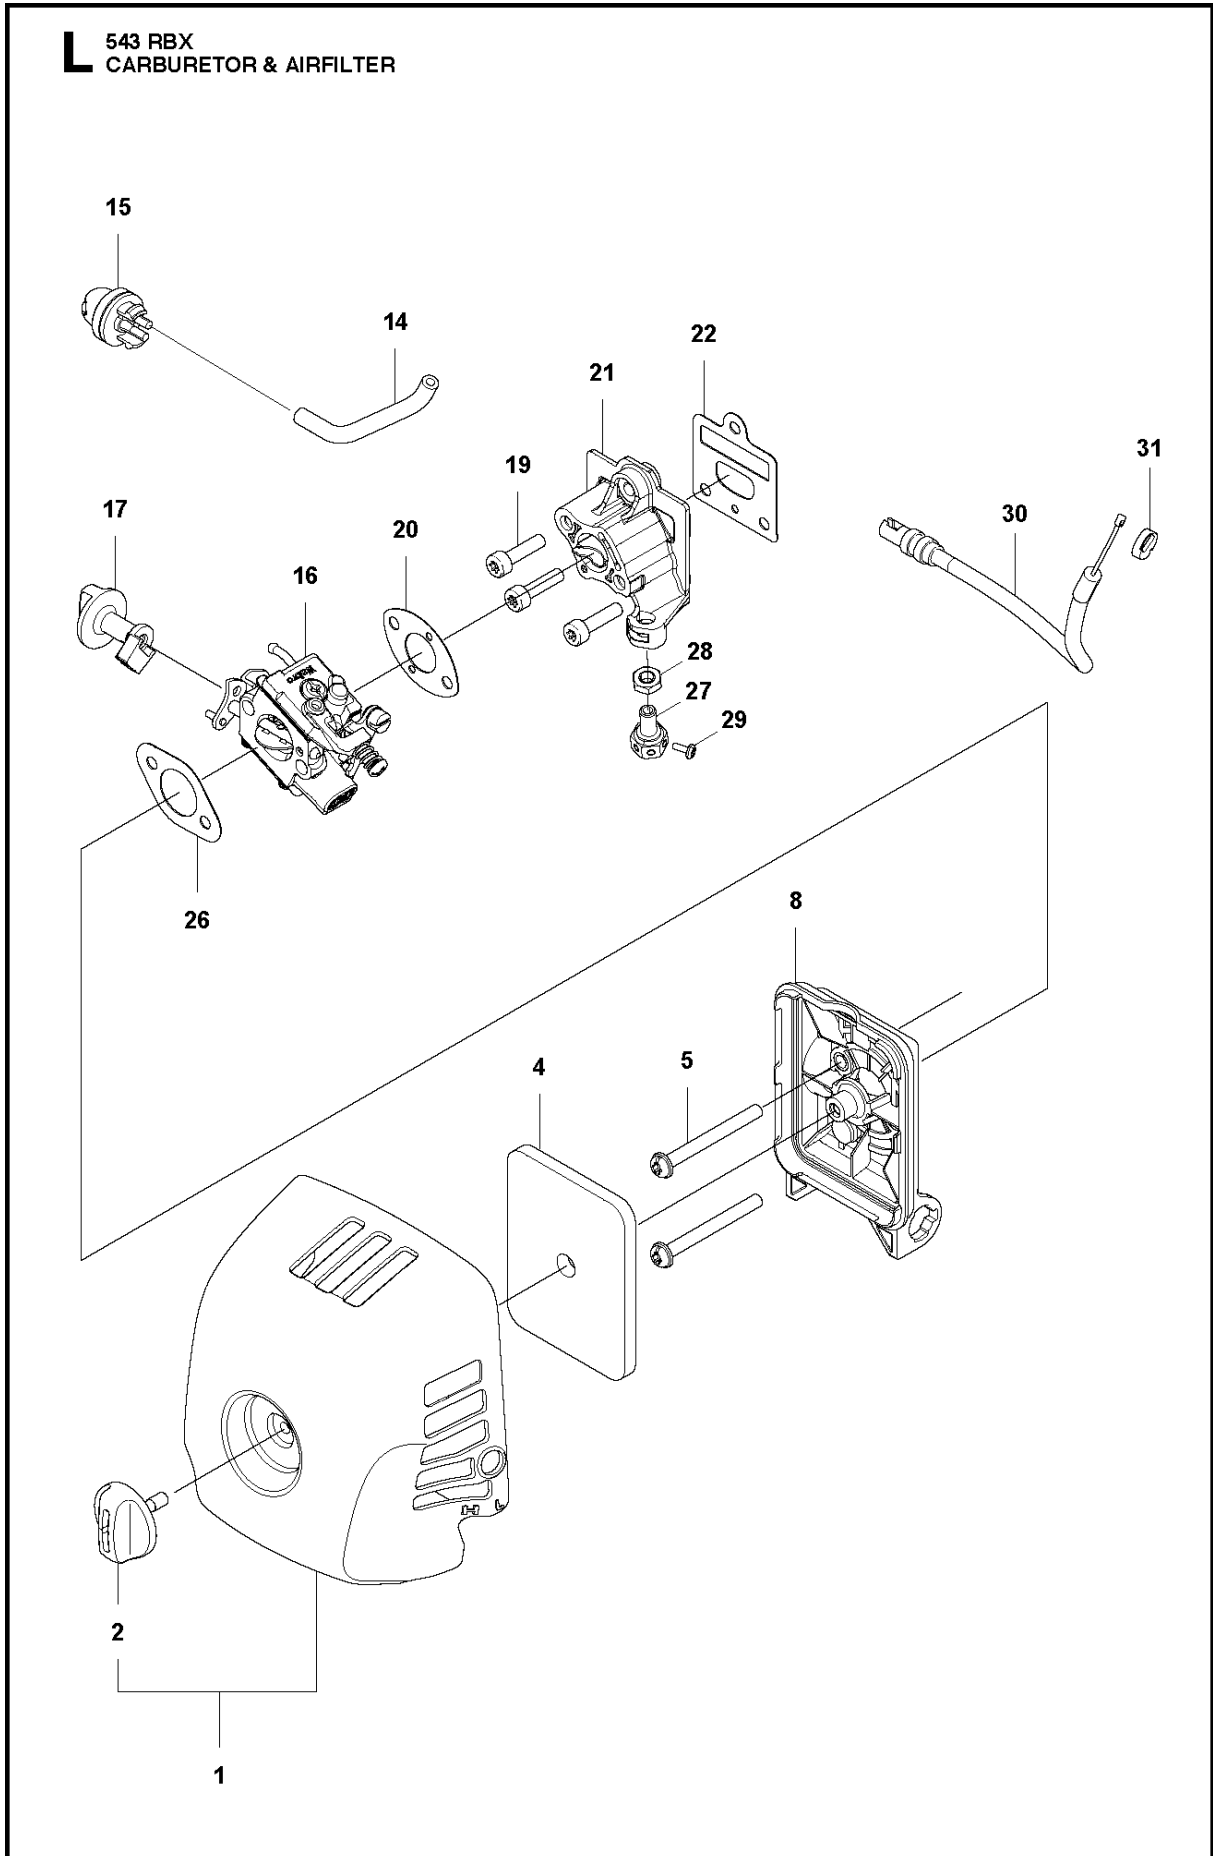

CARBURETOR & AIR FILTER

543 RBX, 2018-06

Ref	Part No	Description	Remark	QTY	KIT
1	577 98 00-02	AIR FILTER COVER		1	
2	577 97 98-01	TURNING KNOB		1	1
4	577 92 67-01	AIR FILTER		1	
5	521 51 55-01	SCREW		2	
8	576 68 55-01	FILTER HOUSING		1	
14	577 50 95-01	TUBE		1	
15	513 78 93-01	PUMP		1	
16	577 99 28-05	CARBURETTOR		1	
17	577 13 31-01	CHOKE CONTROL		1	
19	506 68 90-01	BOLT		3	
20	577 67 38-01	GASKET		1	
21	576 68 58-01	INSULATOR		1	
22	576 78 54-01	GASKET		1	
26	577 88 24-02	GASKET		1	
27	580 41 67-01	SCREW		1	
28	510 48 74-01	NUT		1	
29	505 30 83-01	SCREW		1	
30	521 52 84-01	JOINT		1	
31	513 35 24-01	HUB CAP		1