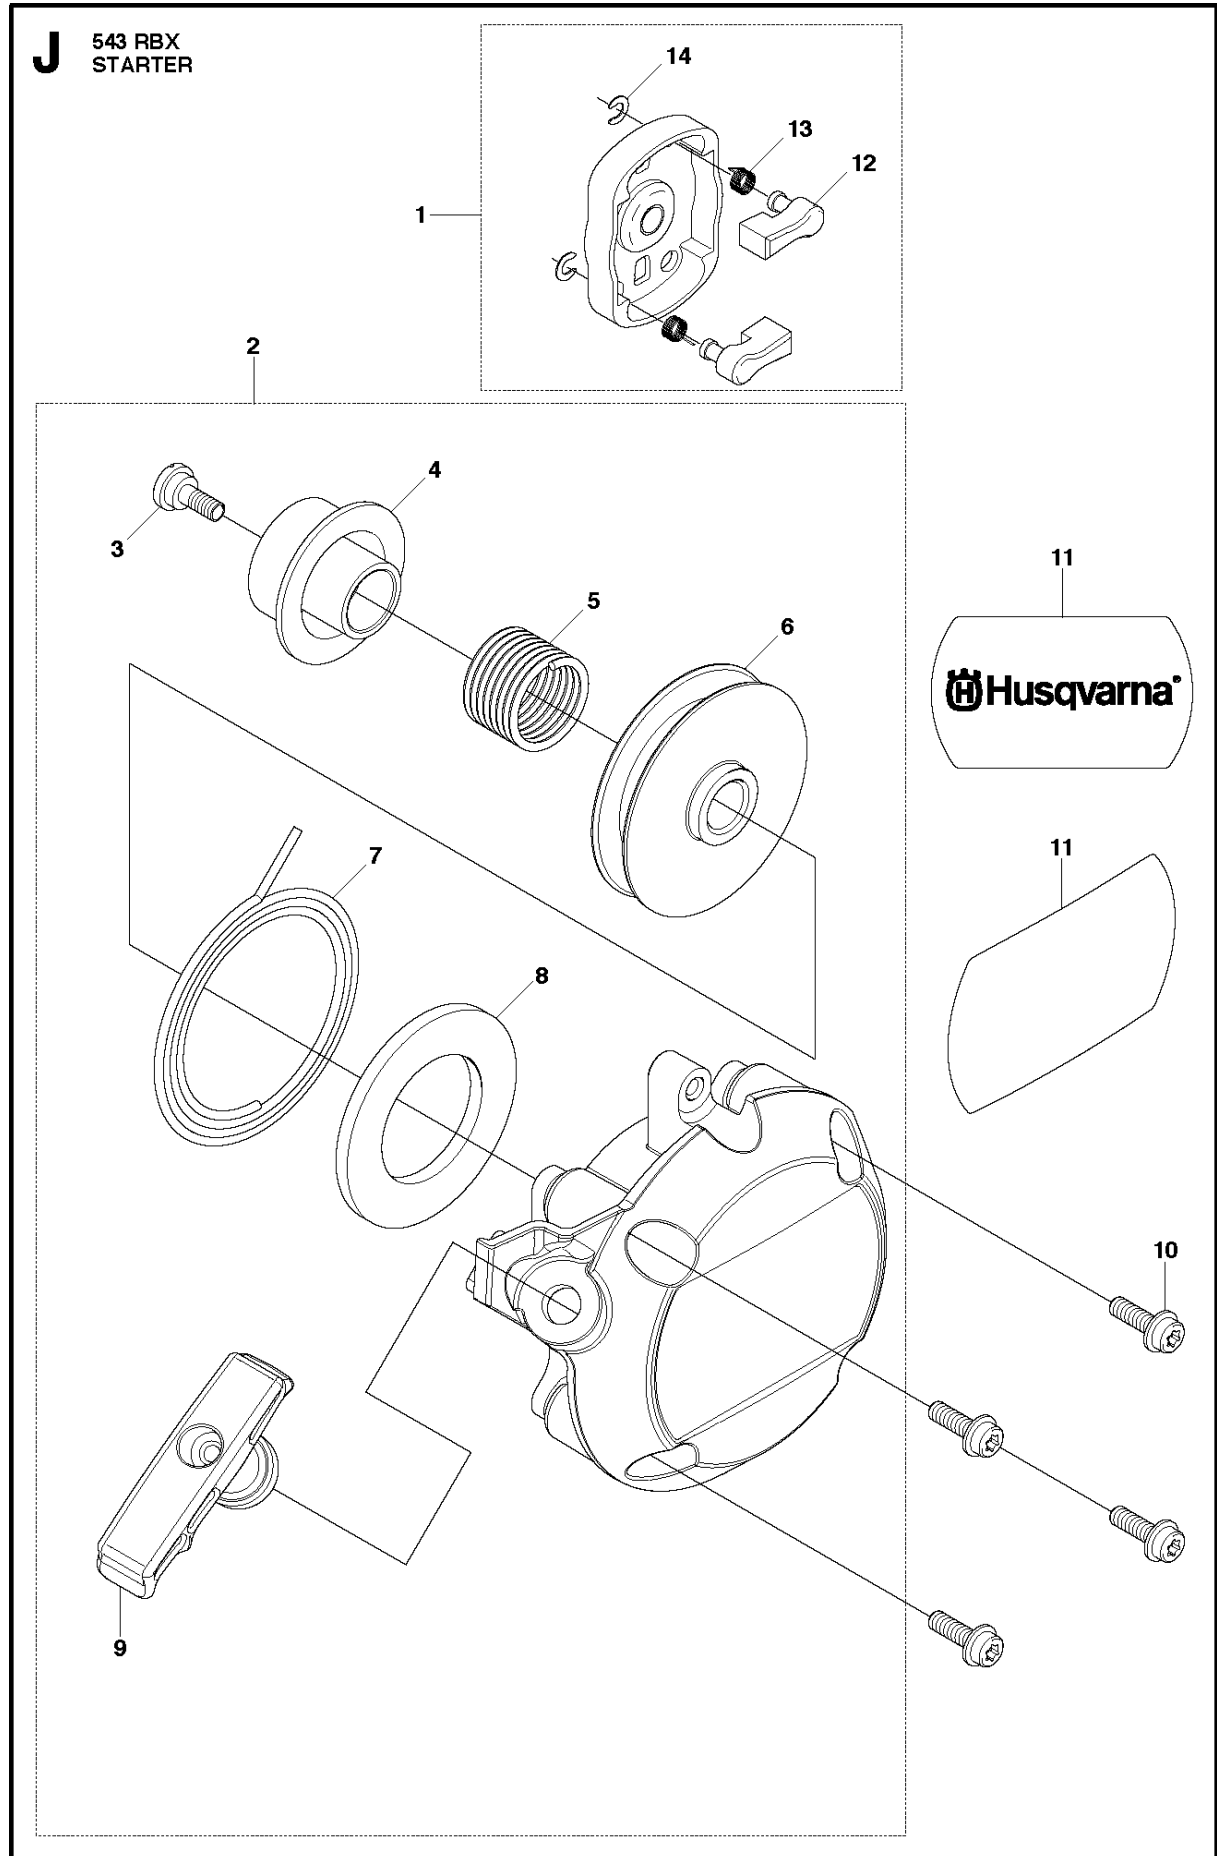

STARTER

543 RBX, 2018-06

Ref	Part No	Description	Remark	QTY	KIT
1	521 62 46-01	PULEY-ASSY		1	
2	528 70 62-01	STARTER ASSY		1	
3	515 36 71-01	SCREW		1	2
4	521 61 85-01	PLATE		1	2
5	521 61 84-01	SPRING		1	2
6	521 61 83-01	REEL		1	2
7	521 53 17-01	ROPE		1	2
8	584 85 97-01	SPIRAL SPRING		1	2
9	521 61 79-01	KNOB		1	2
10	506 74 56-01	BOLT		4	
11	579 63 70-01	DECAL		1	
12	521 61 86-01	RATCHET		2	1
13	521 61 87-01	SPRING		2	1
14	513 16 77-01	E-RING		2	1