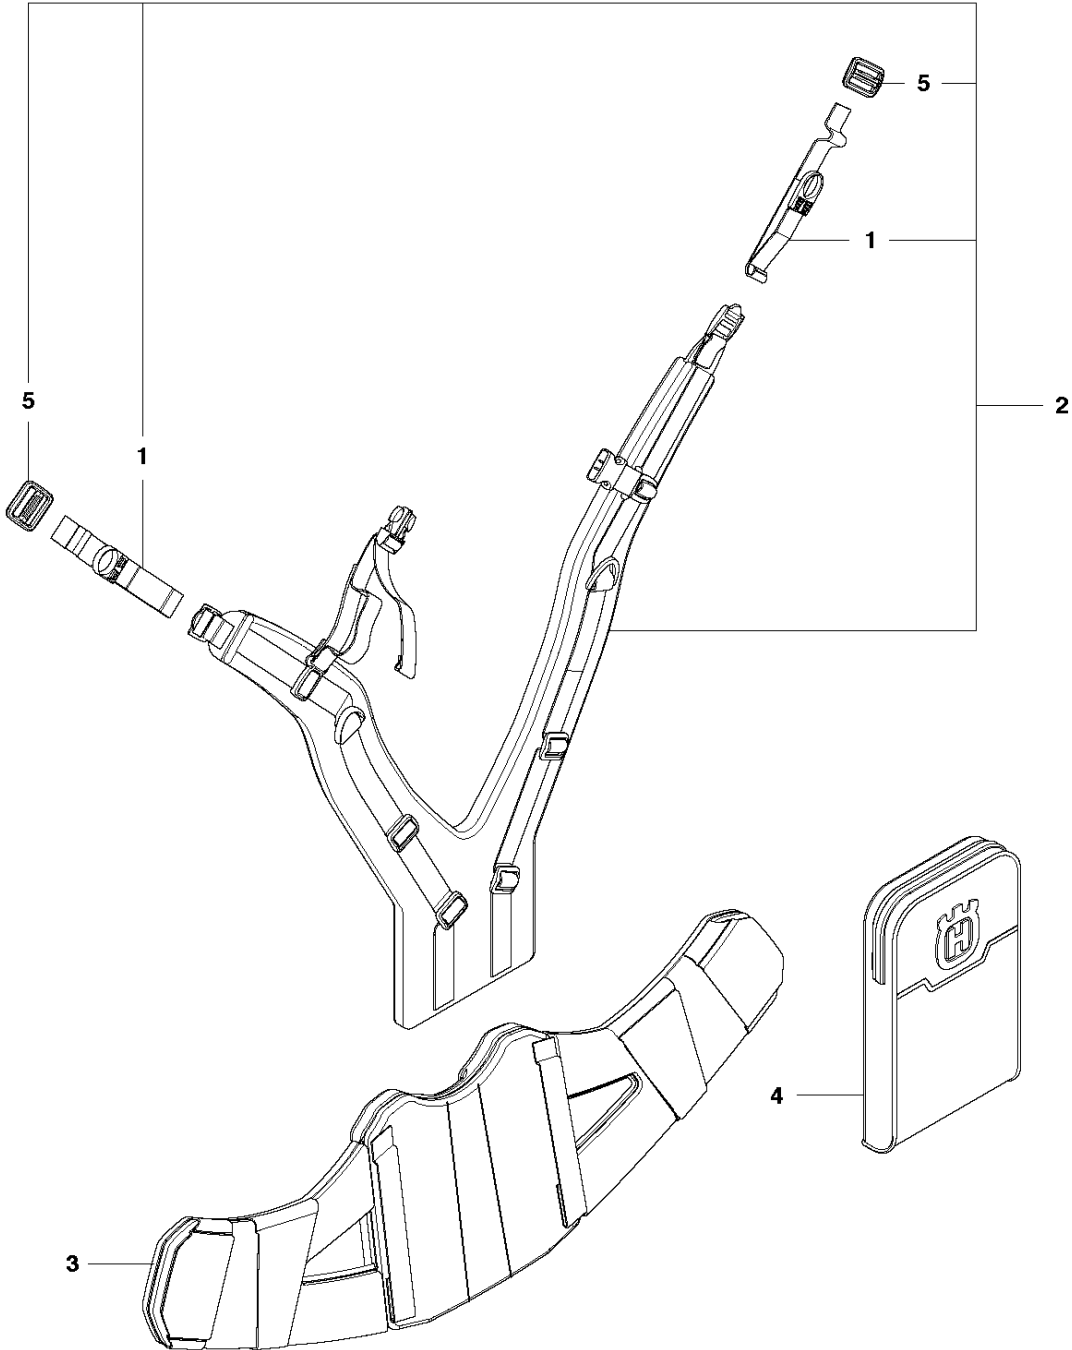

U 543 RBX
HARNESS

HARNESS

543 RBX, 2018-06

Ref	Part No	Description	Remark	QTY	KIT
1	503 99 61-08	BAND		1	2
2	521 99 14-01	SHOULDER STRAP		1	
3	510 36 42-01	WAIST-BELT		1	
4	575 50 78-01	BAG		1	
5	537 28 70-01	BUCKLE		1	2