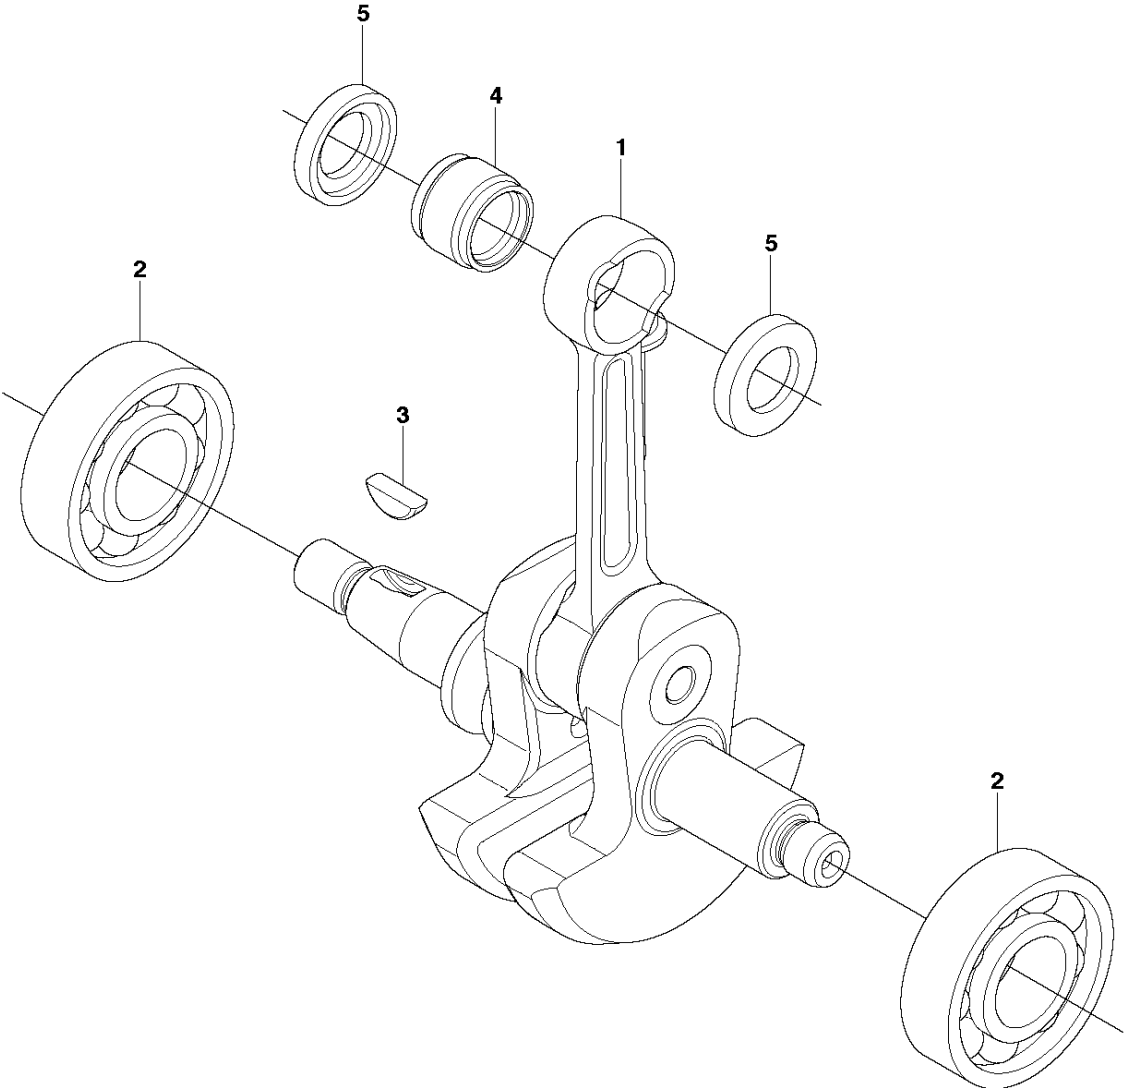

N 543 RBX
CRANK SHAFT

CRANKSHAFT

543 RBX, 2018-06

Ref	Part No	Description	Remark	QTY KIT
1	521 62 39-01	SHAFT-COMP		1
2	504 12 14-01	BEARING		2
3	506 68 94-01	KEY		1
4	505 29 73-01	BEARING		1
5	513 75 24-01	WASHER		2