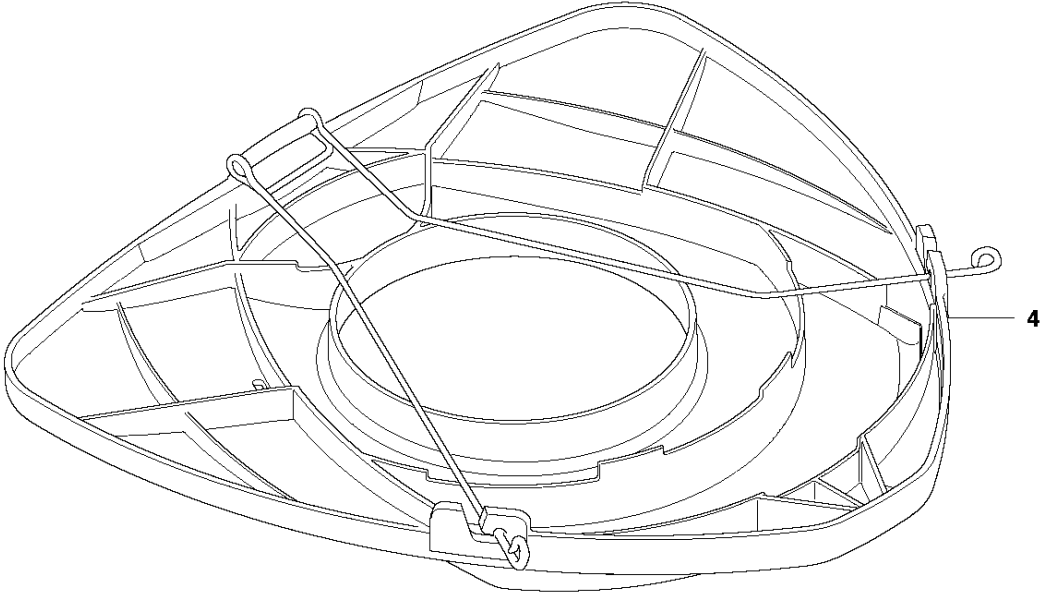

R 543 RBX
ACCESSORIES

ACCESSORIES

543 RBX, 2018-06

Ref	Part No	Description	Remark	QTY KIT
1	506 68 61-01	COMBINATION WRENCH		1
2	505 31 20-01	TOOL		1
3	516 15 38-01	DRIVER		1
4	544 35 91-01	TRANSPORT GUARD		1
5	516 01 45-01	SUPPORT CUP		1
6	531 00 92-48	FILTER OIL		1
7	503 97 64-01	GREASE		1
8	501 19 22-01	TOOL		1