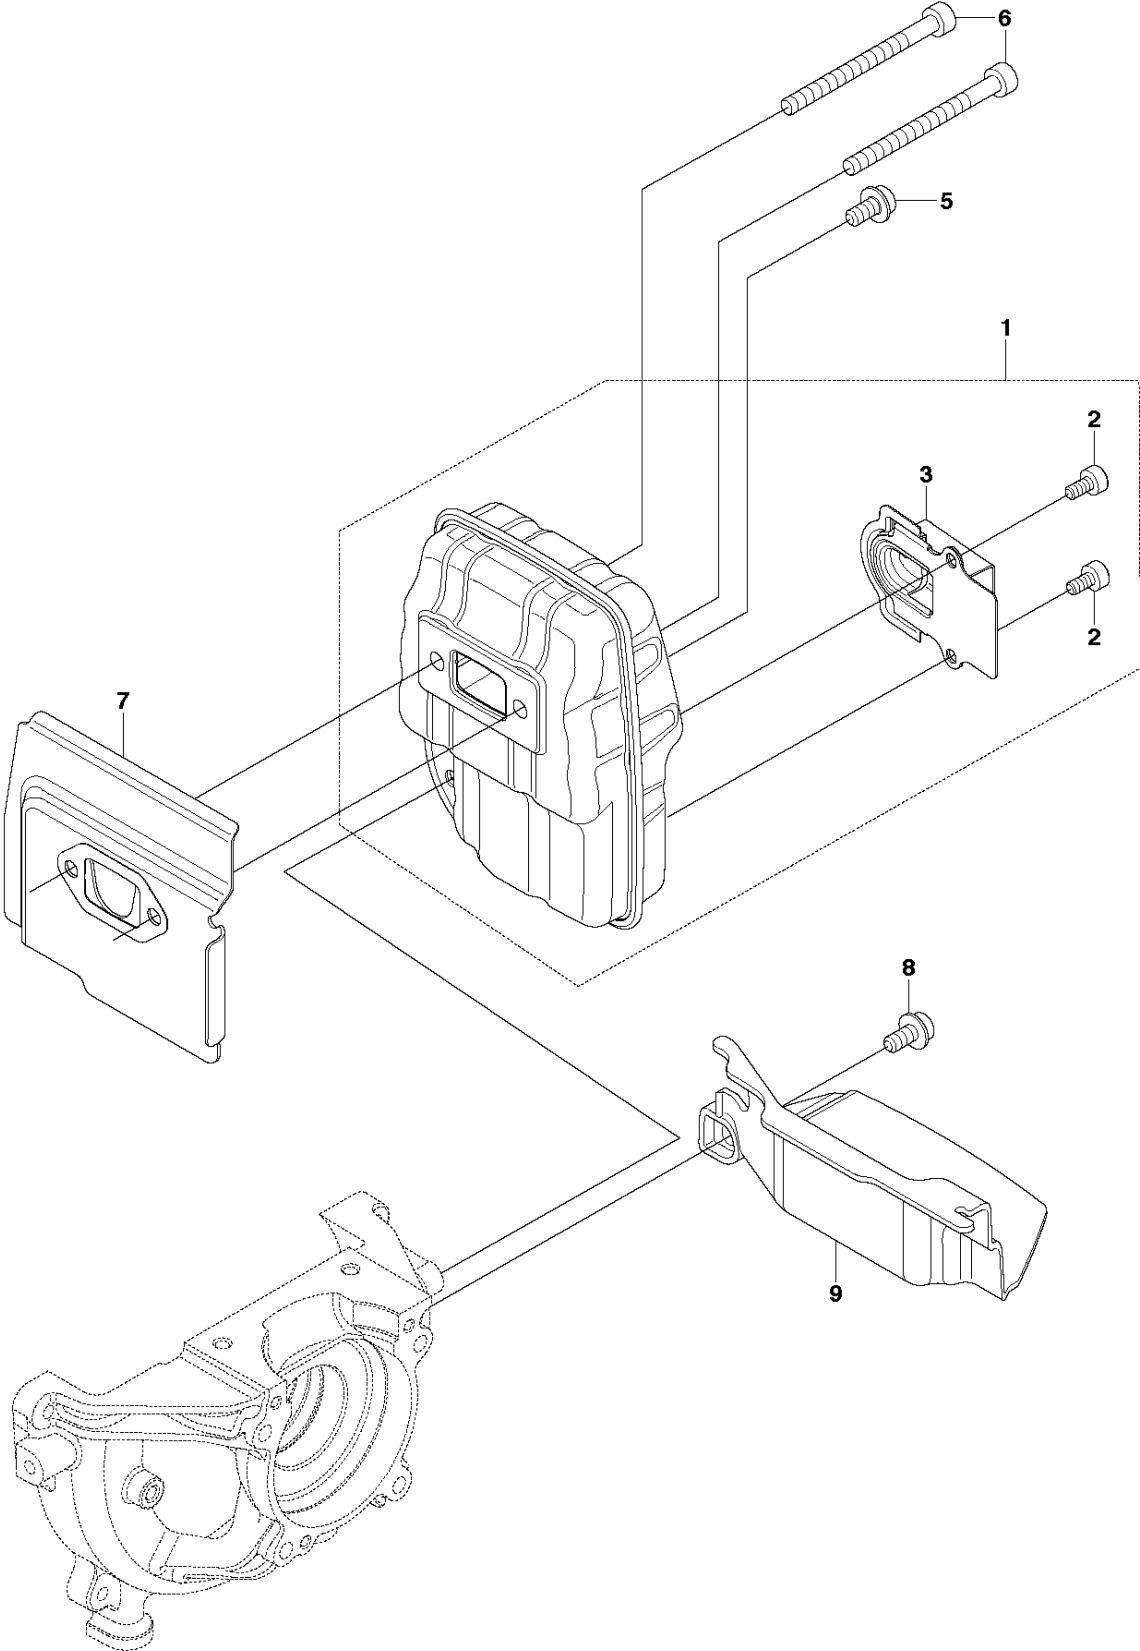

H 543RBX
MUFFLER

MUFFLER

543 RBX, 2018-06

Ref	Part No	Description	Remark	QTY	KIT
1	577 98 03-01	MUFFLER		1	
2	544 36 27-01	BOLT		2	1
3	521 62 34-01	GUIDE		1	1
5	521 51 59-01	BOLT		1	
6	504 11 43-01	SCREW		2	
7	577 80 41-01	GASKET		1	
8	521 51 59-01	BOLT		1	
9	586 34 84-01	MUFFLER GUARD		1