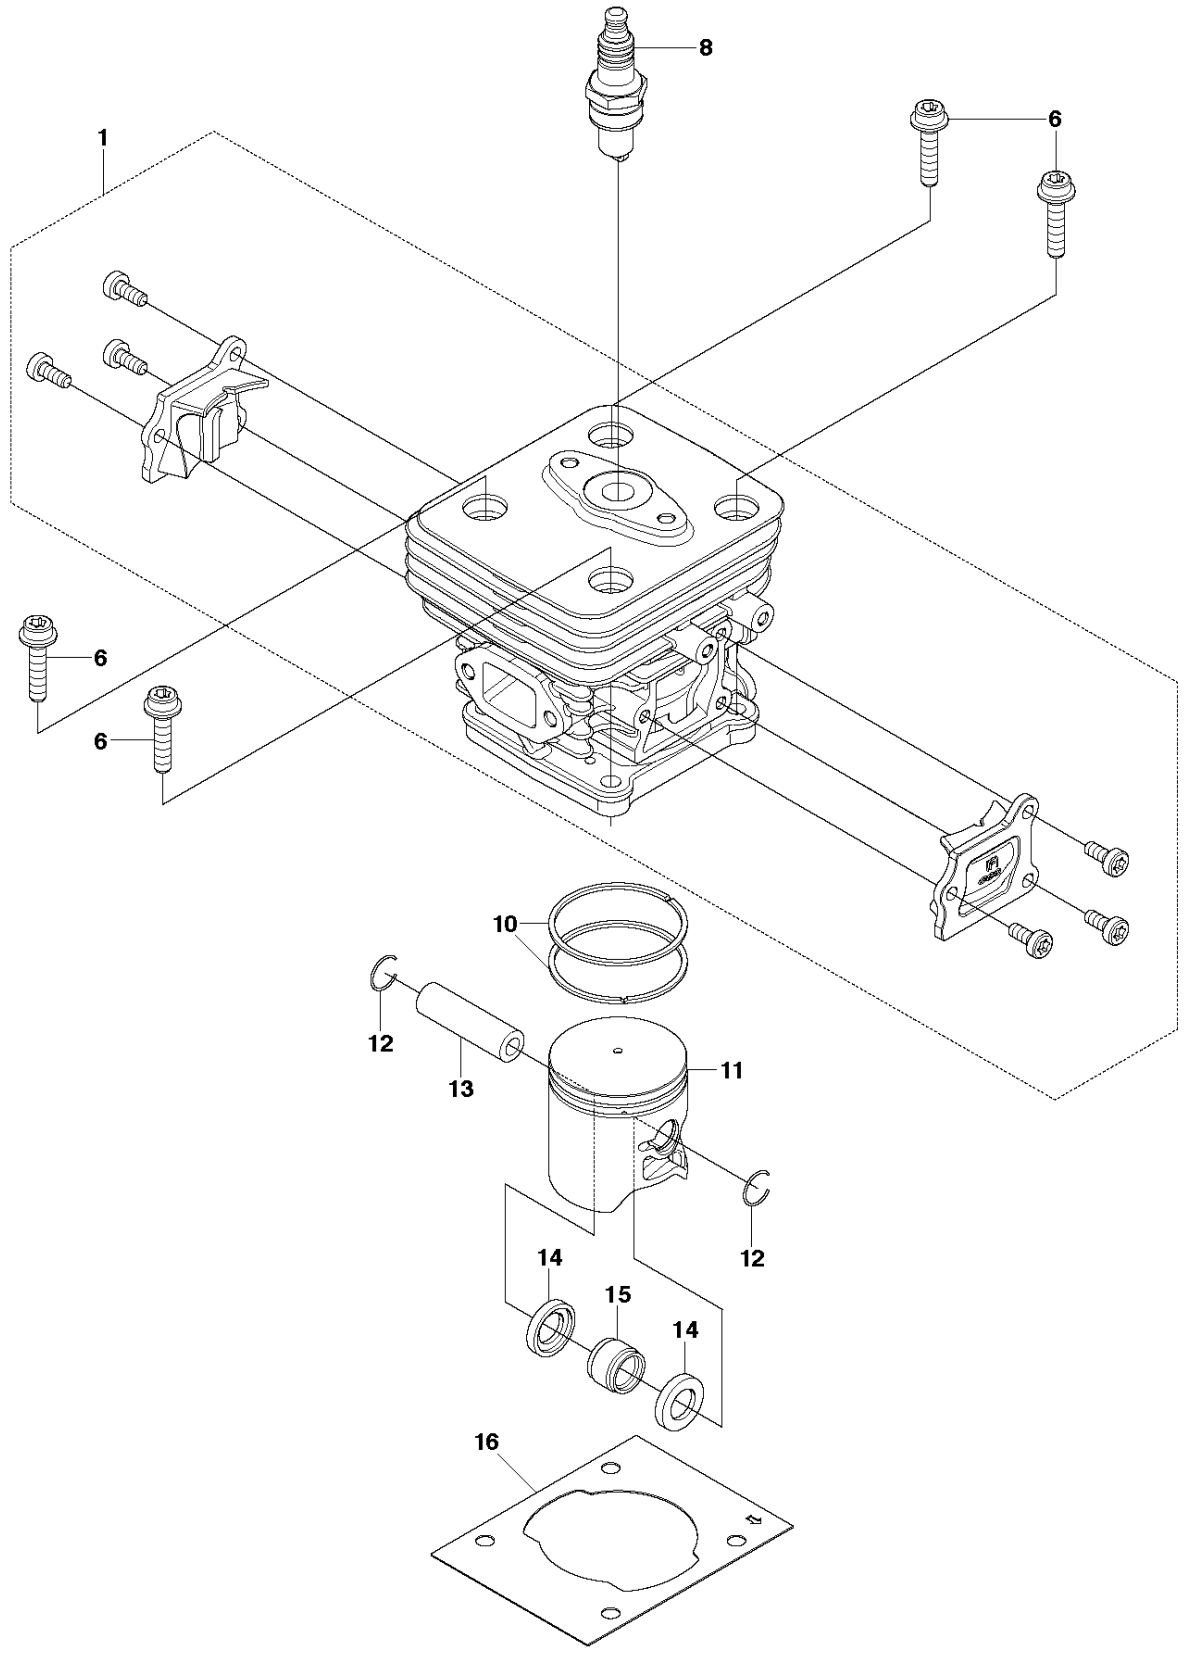

M 543 RBX
CYLINDER & PISTON

CYLINDER PISTON

543 RBX, 2018-06

Ref	Part No	Description	Remark	QTY KIT
1	577 40 95-02	CYLINDER		1
6	506 74 52-01	BOLT		4
8	528 07 40-01	SPARK PLUG		1
10	510 91 80-01	PISTON RING		2
11	577 63 98-01	PISTON		1
12	516 28 30-01	RING		2
13	521 52 27-01	PEN		1
14	513 75 24-01	WASHER		2
15	505 29 73-01	BEARING		1
16	521 62 20-01	GASKET		1