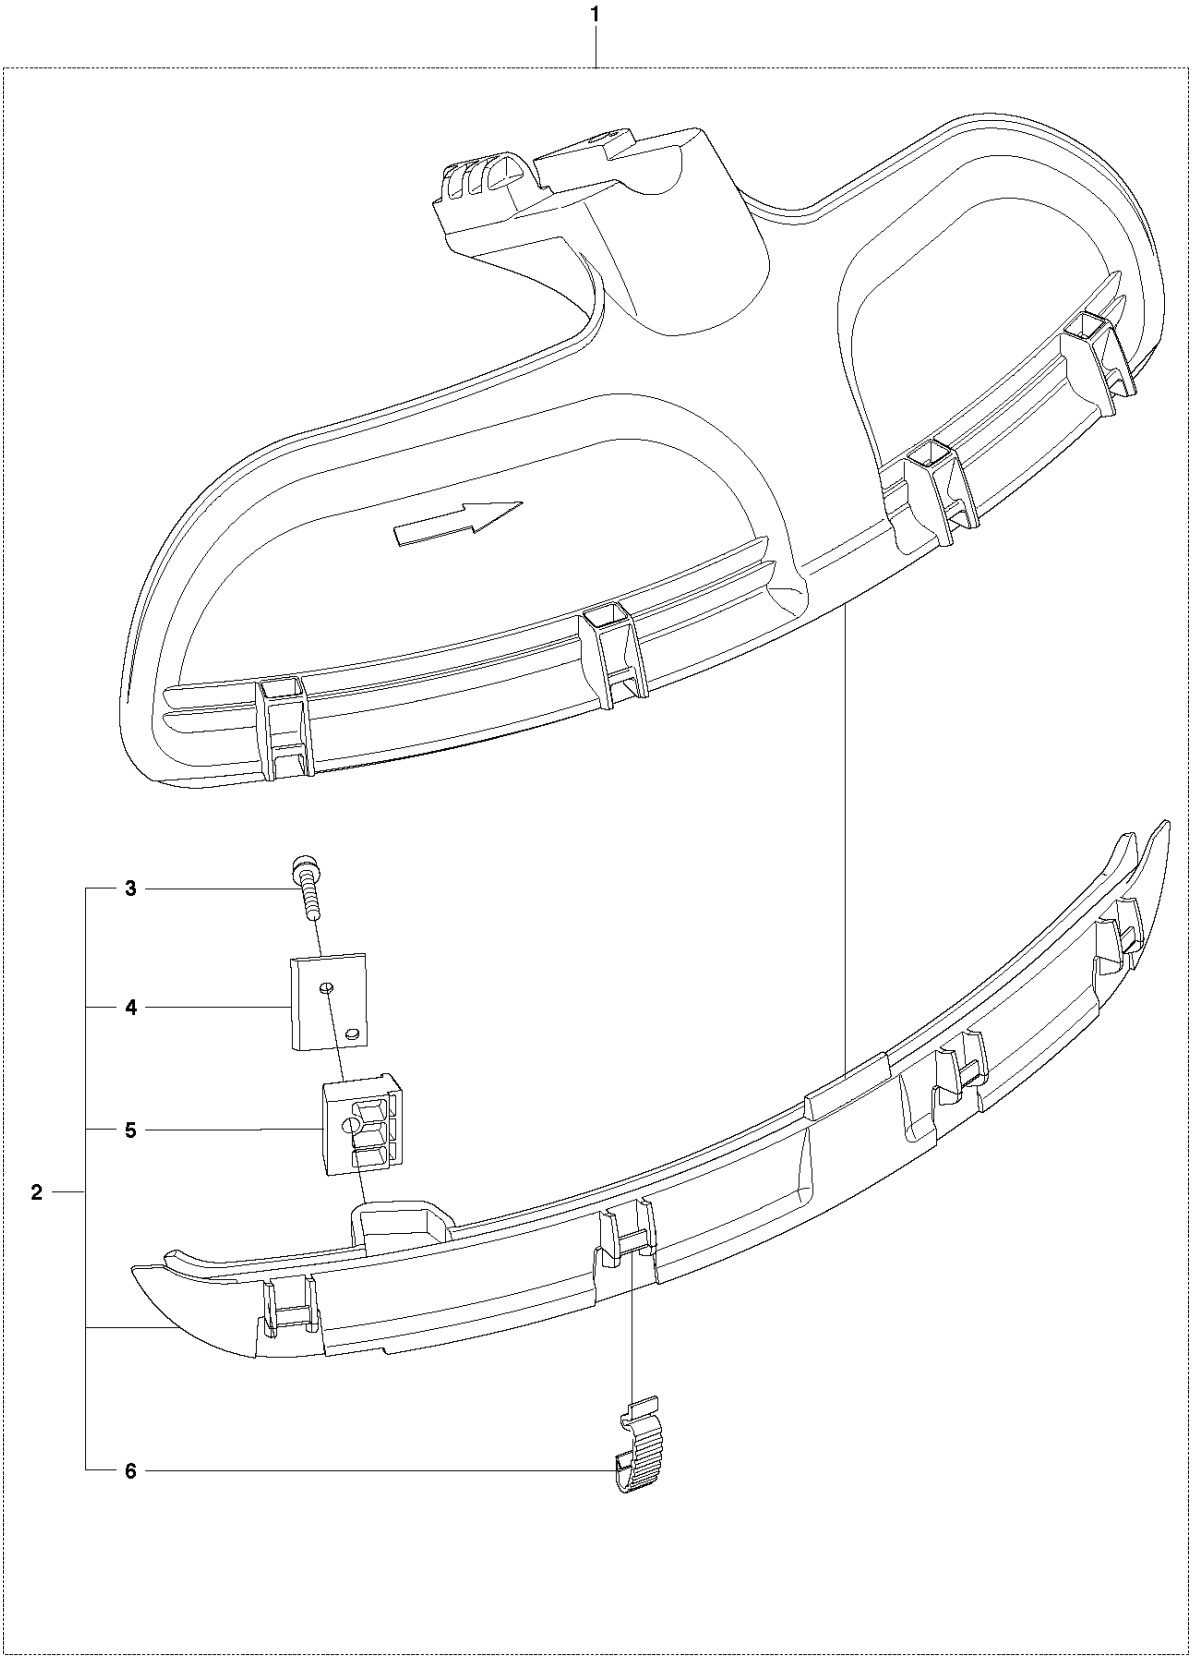

S 543 RBX
ACCESSORIES

ACCESSORIES

543 RBX, 2018-06

Ref	Part No	Description	Remark	QTY KIT	
1	537 33 16-03	SPLASH GUARD		1	
2	537 39 63-03	SPLASH GUARD		1	1
3	503 21 68-25	SCREW IHSCFT		1	1,2
4	503 79 88-01	BLADE		1	1,2
5	544 12 45-01	RETAINER		1	1,2
6	537 38 72-01	SNAP LOCKING		4	1,2