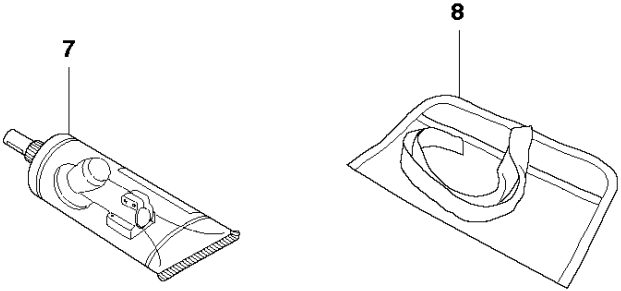

R 543 RBX
ACCESSORIES

ACCESSORIES

543 RBX, 2018-06

Ref	Part No	Description	Remark	QTY KIT
1	506 68 61-01	COMBINATION WRENCH		1
2	505 31 20-01	TOOL		1
3	516 15 38-01	DRIVER		1
4	544 35 91-01	TRANSPORT GUARD		1
5	516 01 45-01	SUPPORT CUP		1
6	531 00 92-48	FILTER OIL		1
7	503 97 64-01	GREASE		1
8	501 19 22-01	TOOL		1