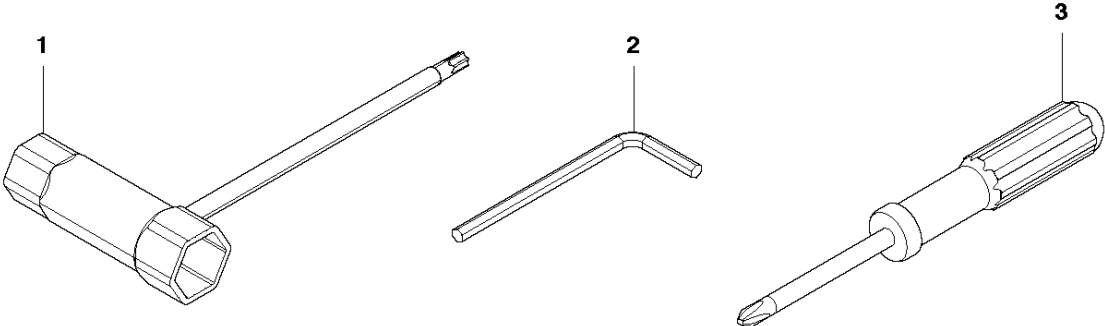

R 543 RBX
ACCESSORIES

ACCESSORIES

543 RBX, 2018-06

Ref	Part No	Description	Remark	QTY KIT
1	506 68 61-01	COMBINATION WRENCH		1
2	505 31 20-01	TOOL		1
3	516 15 38-01	DRIVER		1
4	544 35 91-01	TRANSPORT GUARD		1
5	516 01 45-01	SUPPORT CUP		1
6	531 00 92-48	FILTER OIL		1
7	503 97 64-01	GREASE		1
8	501 19 22-01	TOOL		1