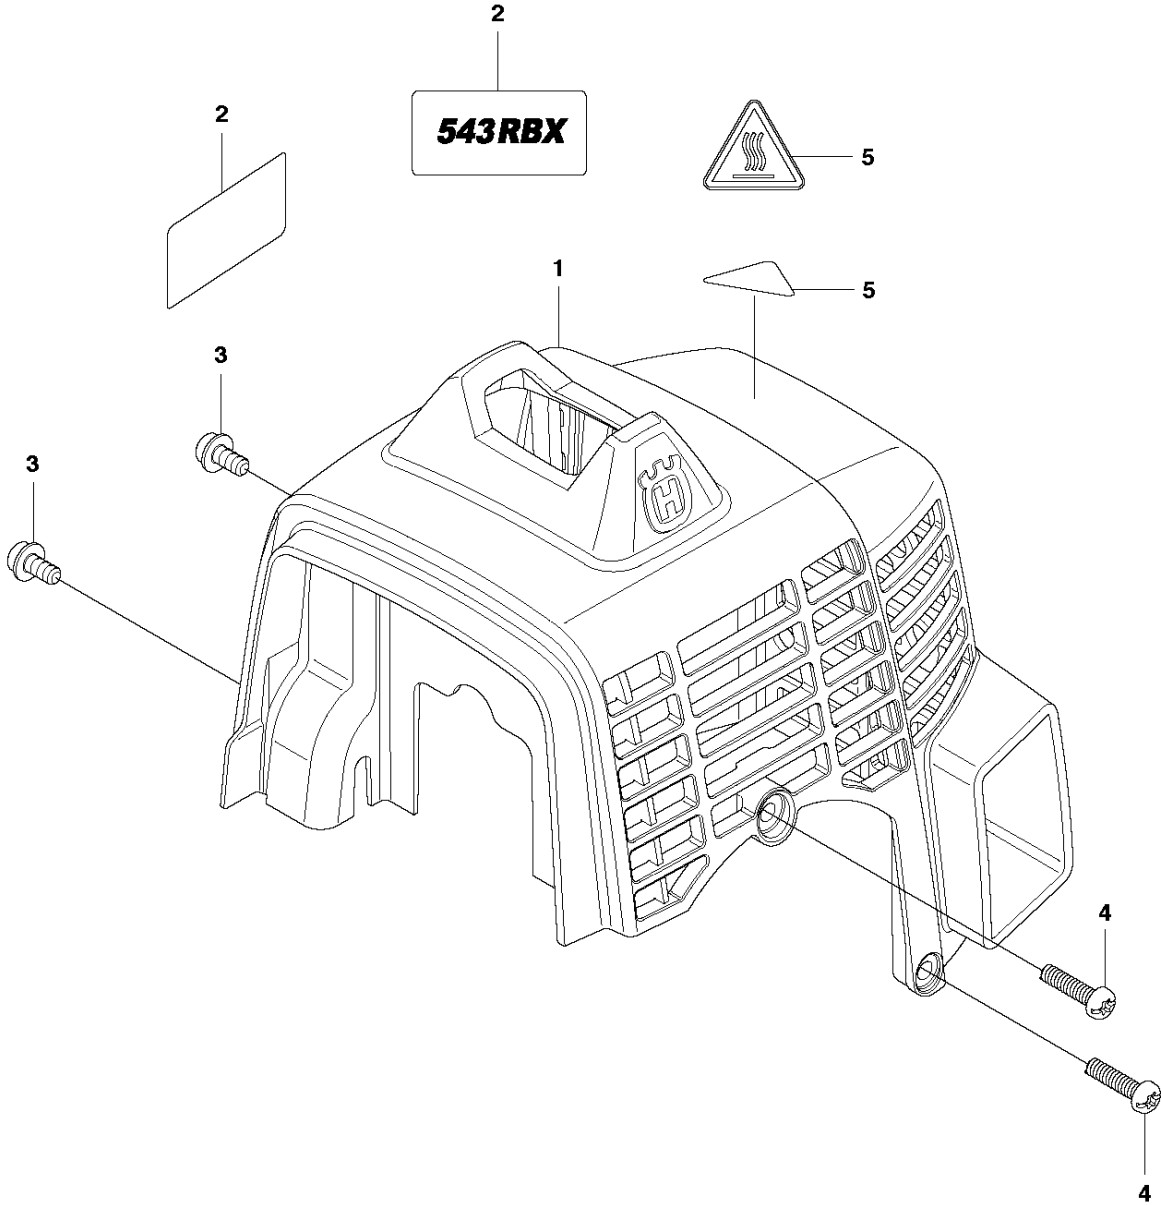

G 543 RBX
CYLINDER COVER

CYLINDER COVER

543 RBX, 2018-06

Ref	Part No	Description	Remark	QTY KIT
1	579 34 95-01	COVER		1
2	581 60 45-01	DECAL		1
3	521 51 59-01	BOLT		2
4	521 86 36-01	SCREW		2
5	521 55 36-01	LABEL		1