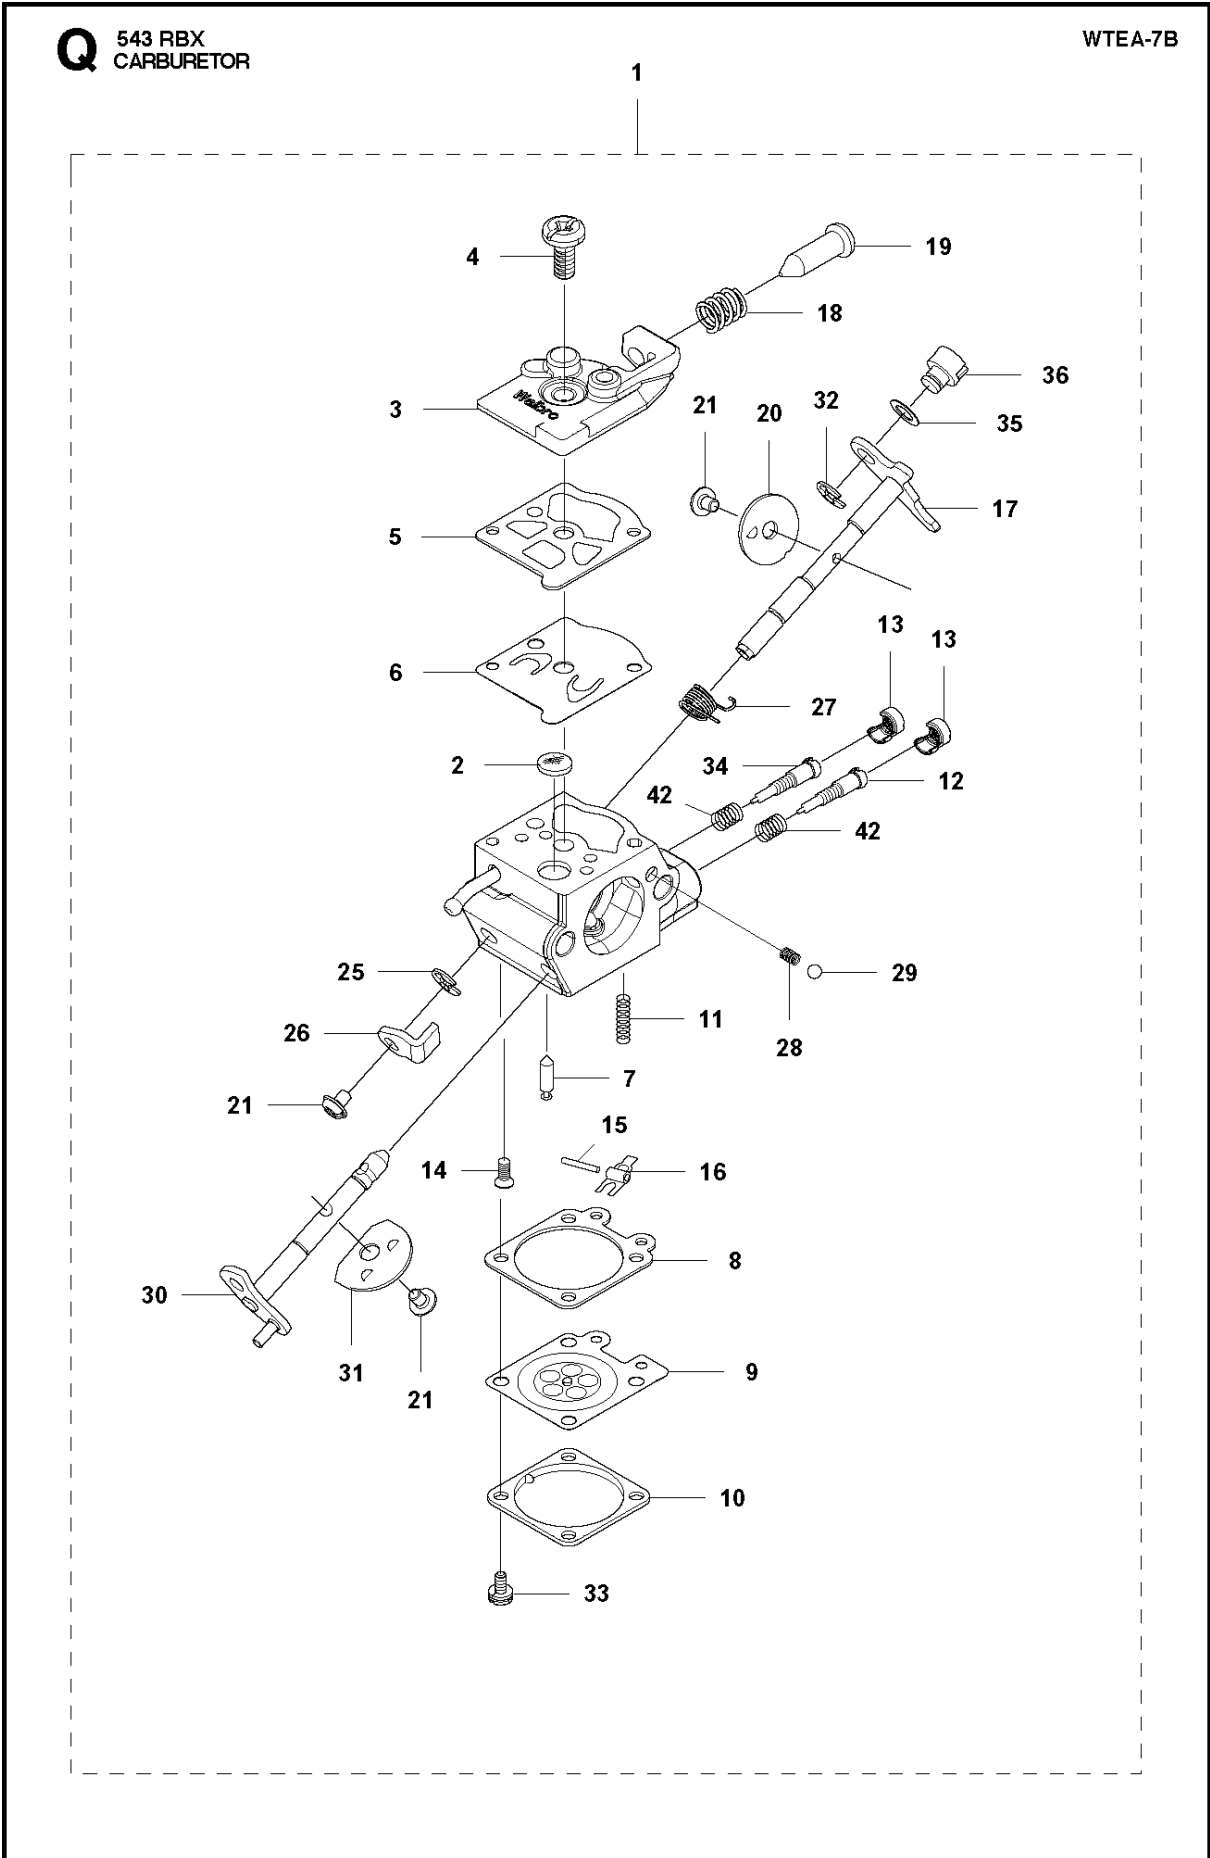

CARBURETOR

543 RBX, 2018-06

Ref	Part No	Description	Remark	QTY KIT	
1	577 99 28-05	CARBURETTOR	WTEA-7B	1	
2	520 95 70-01	SCREEN		1	1
3	577 80 69-01	COVER		1	1
4	520 97 63-01	SCREW		1	1
5	520 95 48-01	GASKET		1	1
6	520 95 49-01	DIAPHRAGM		1	1
7	521 08 54-01	VALVE.INLET		1	1
8	516 97 21-01	GASKET		1	1
9	577 80 70-01	DIAPHRAGM		1	1
10	514 18 92-01	COVER		1	1
11	578 89 54-01	SPRING		1	1
12	578 91 31-01	NEEDLE		1	1
13	578 91 30-01	CAP		2	1
14	577 80 71-01	SCREW		1	1
15	520 97 74-01	PIN		1	1
16	577 80 72-01	LEVER		1	1
17	578 89 55-01	SHAFT		1	1
18	513 59 32-01	SPRING		1	1
19	577 81 57-01	SCREW		1	1
20	514 25 19-01	VALVE.THROTTLE		1	1
21	520 75 98-01	SCREW		3	1
25	505 05 65-01	RING		1	1
26	577 81 58-01	LEVER		1	1
27	577 81 55-01	SPRING		1	1
28	514 24 33-01	SPRING.CHOKE		1	1
29	514 24 26-01	BALL		1	1
30	577 81 64-01	SHAFT		1	1
31	579 36 71-01	VALVE		1	1
32	506 73 86-01	RETAINER RING		1	1
33	520 97 88-01	SCREW ASSY		4	1
34	578 91 29-01	NEEDLE		1	1
35	516 52 42-01	WASHER		1	1
36	513 40 08-01	SWIVEL		1	1
42	578 91 28-01	SPRING	SPRING	2	1