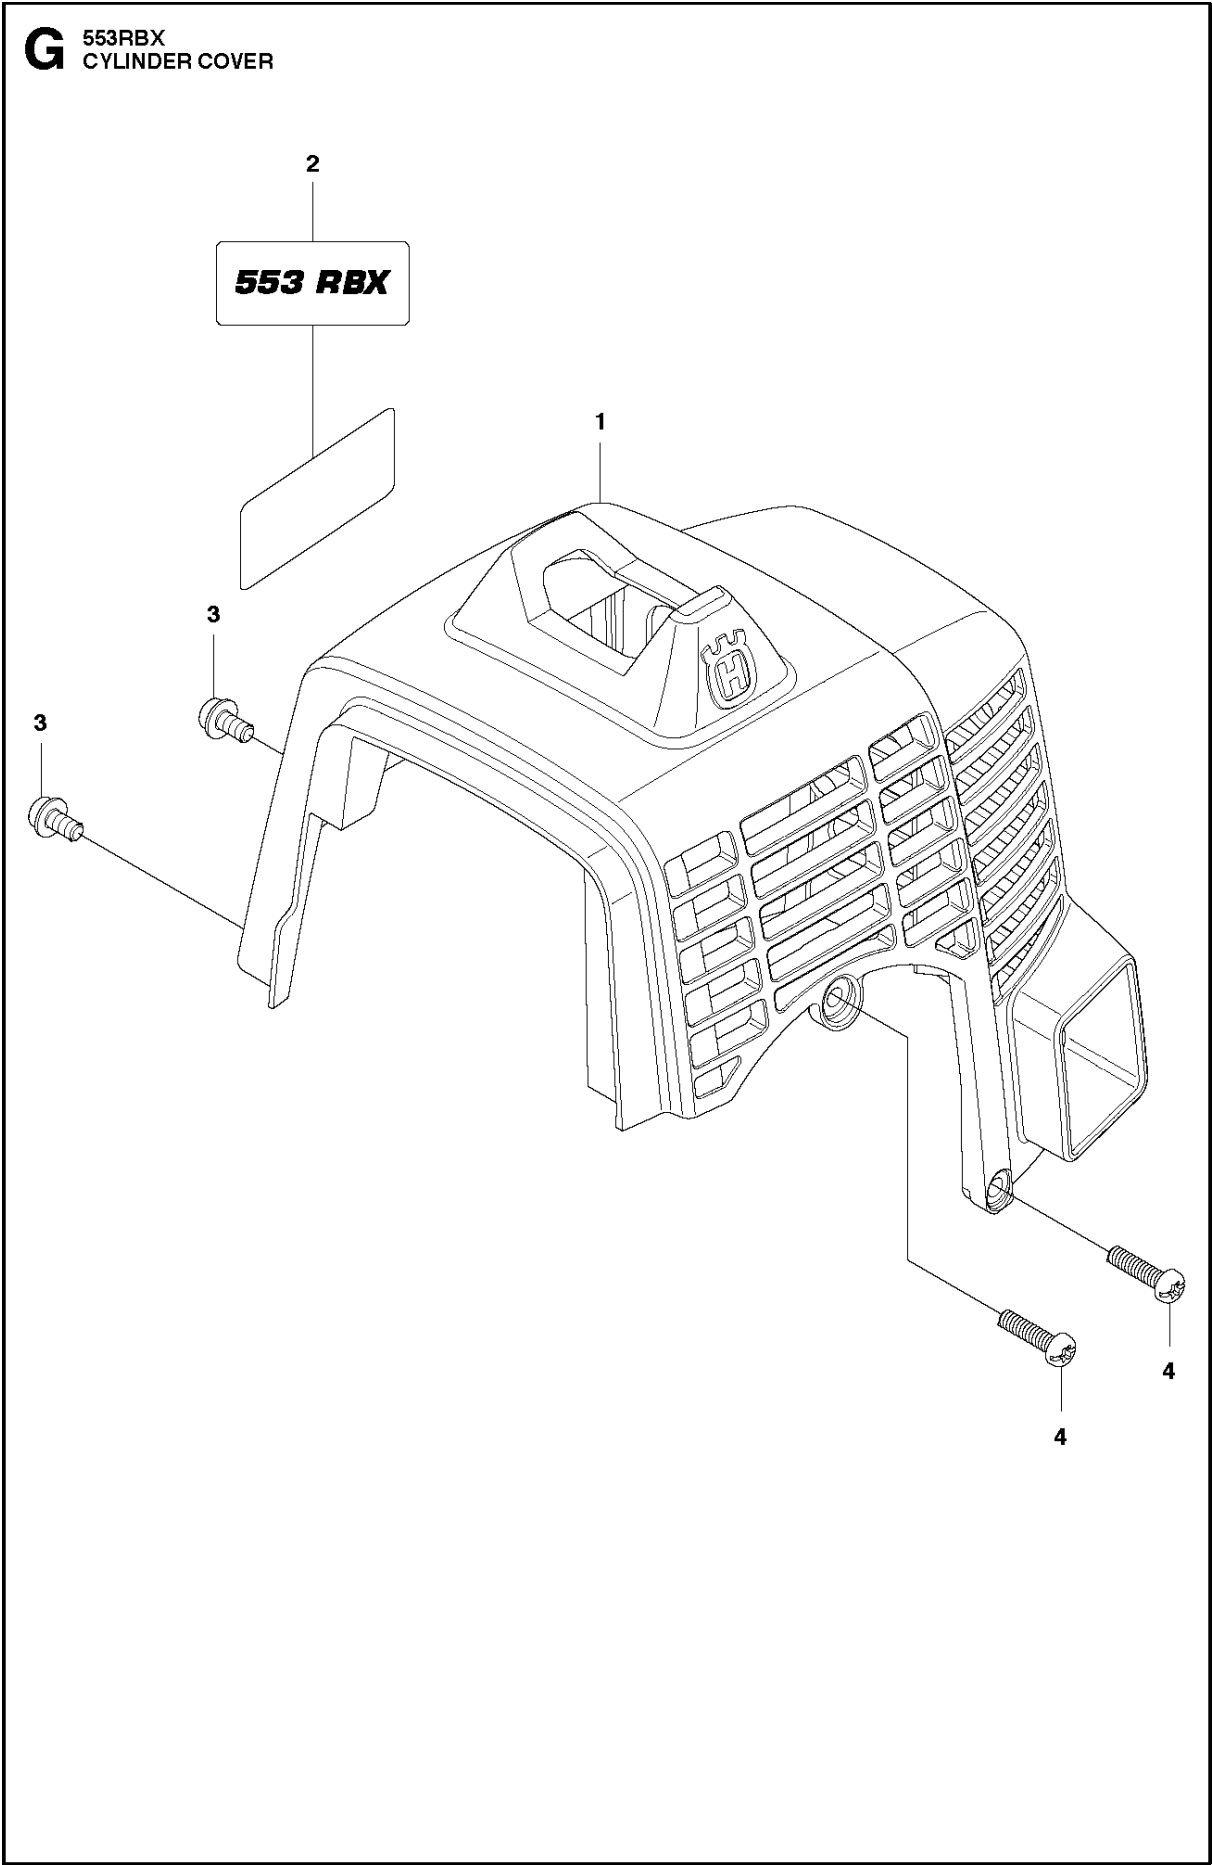

SPARE PARTS LIST

BRUSHCUTTERS/CLEARING SAWS

553 RBX, 2018-06

CYLINDER COVER

553 RBX, 2018-06

Ref	Part No	Description	Remark	QTY KIT
1	510 17 32-01	CYLINDER COVER		1
2	579 63 71-01	DECAL		1
3	521 51 59-01	BOLT		2
4	521 86 36-01	SCREW		2