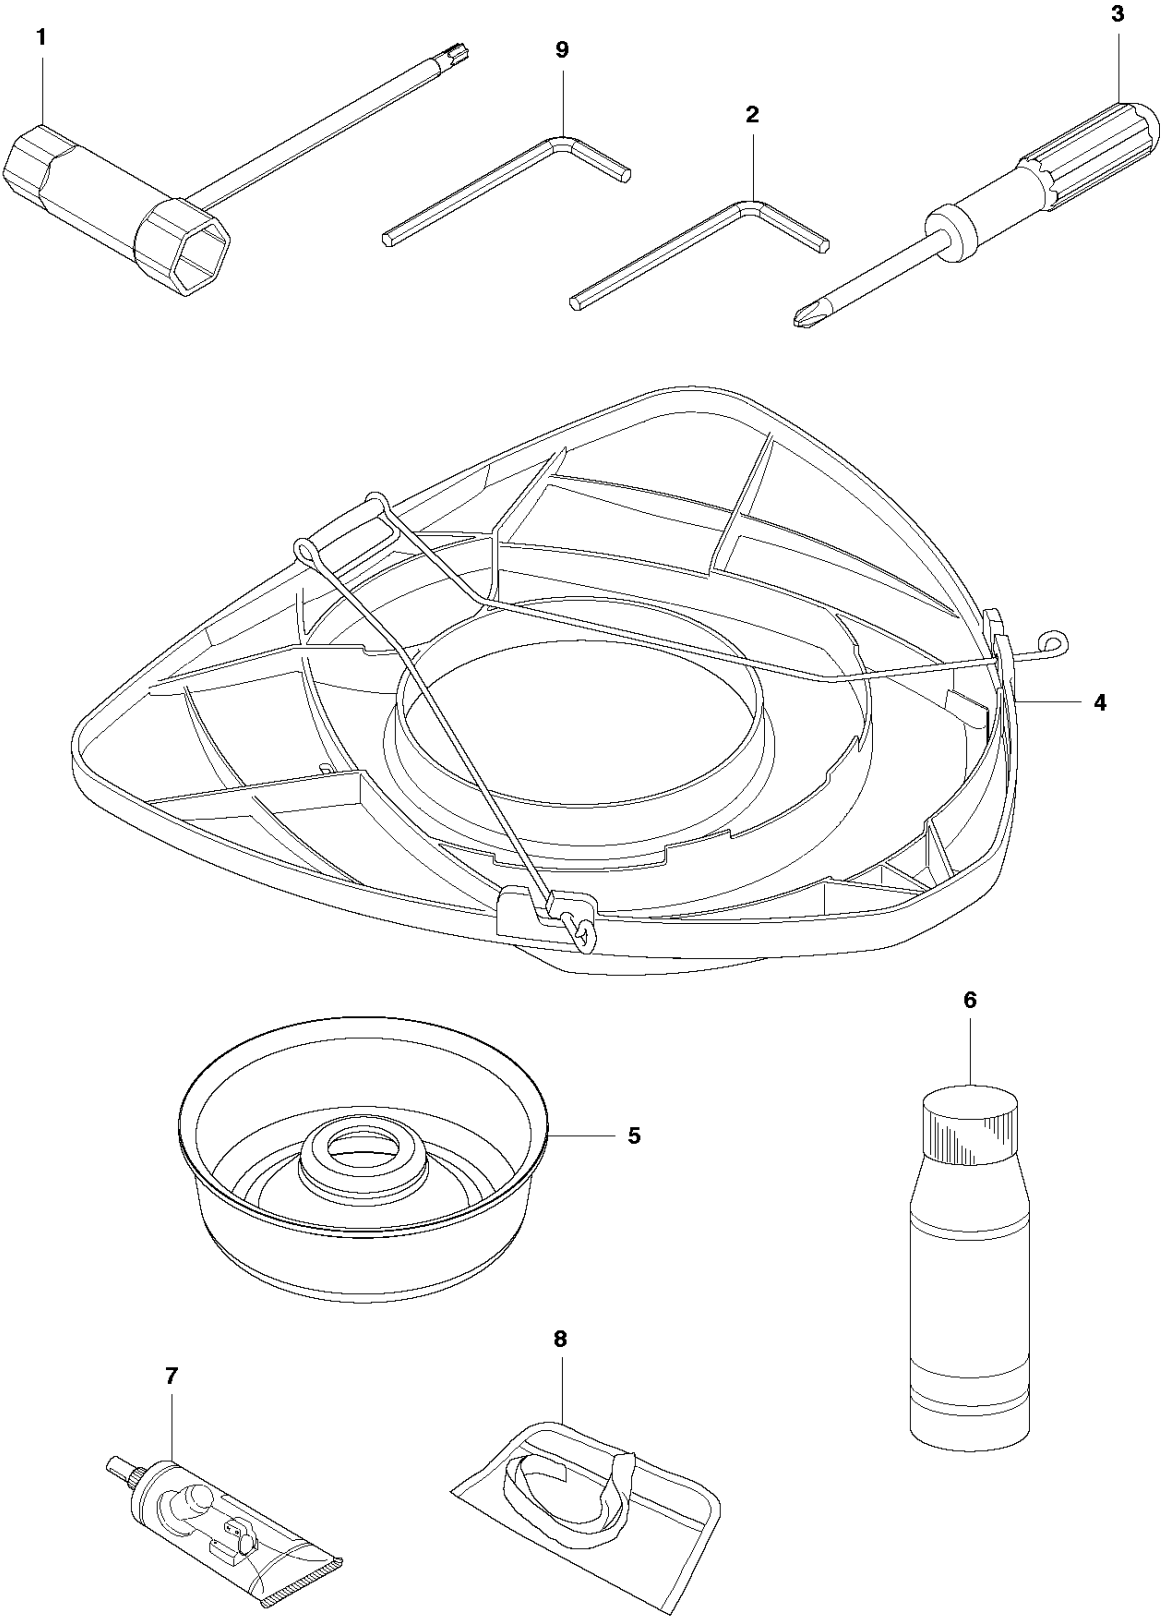

R 553RBX
ACCESSORIES

ACCESSORIES

553 RBX, 2018-06

Ref	Part No	Description	Remark	QTY KIT
1	506 68 61-01	COMBINATION WRENCH		1
2	505 31 20-01	TOOL		1
3	506 68 95-01	DRIVER		1
4	544 35 91-01	TRANSPORT GUARD		1
5	528 81 81-01	SUPPORT CUP		1
6	531 00 92-48	FILTER OIL		1
7	503 97 64-01	GREASE		1
8	501 19 22-01	TOOL		1
9	505 31 19-01	WRENCH		1