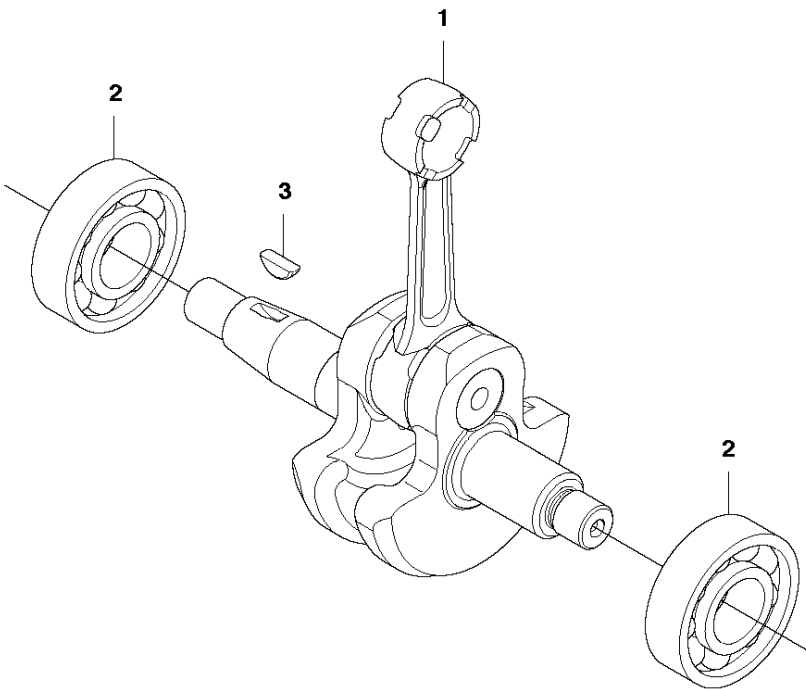

N 553RBX
CRANKSHAFT

CRANKSHAFT

553 RBX, 2018-06

Ref	Part No	Description	Remark	QTY KIT
1	521 63 63-01	SHAFT-COMP		1
2	521 52 11-01	BALL BEARING		2
3	506 68 94-01	KEY		1