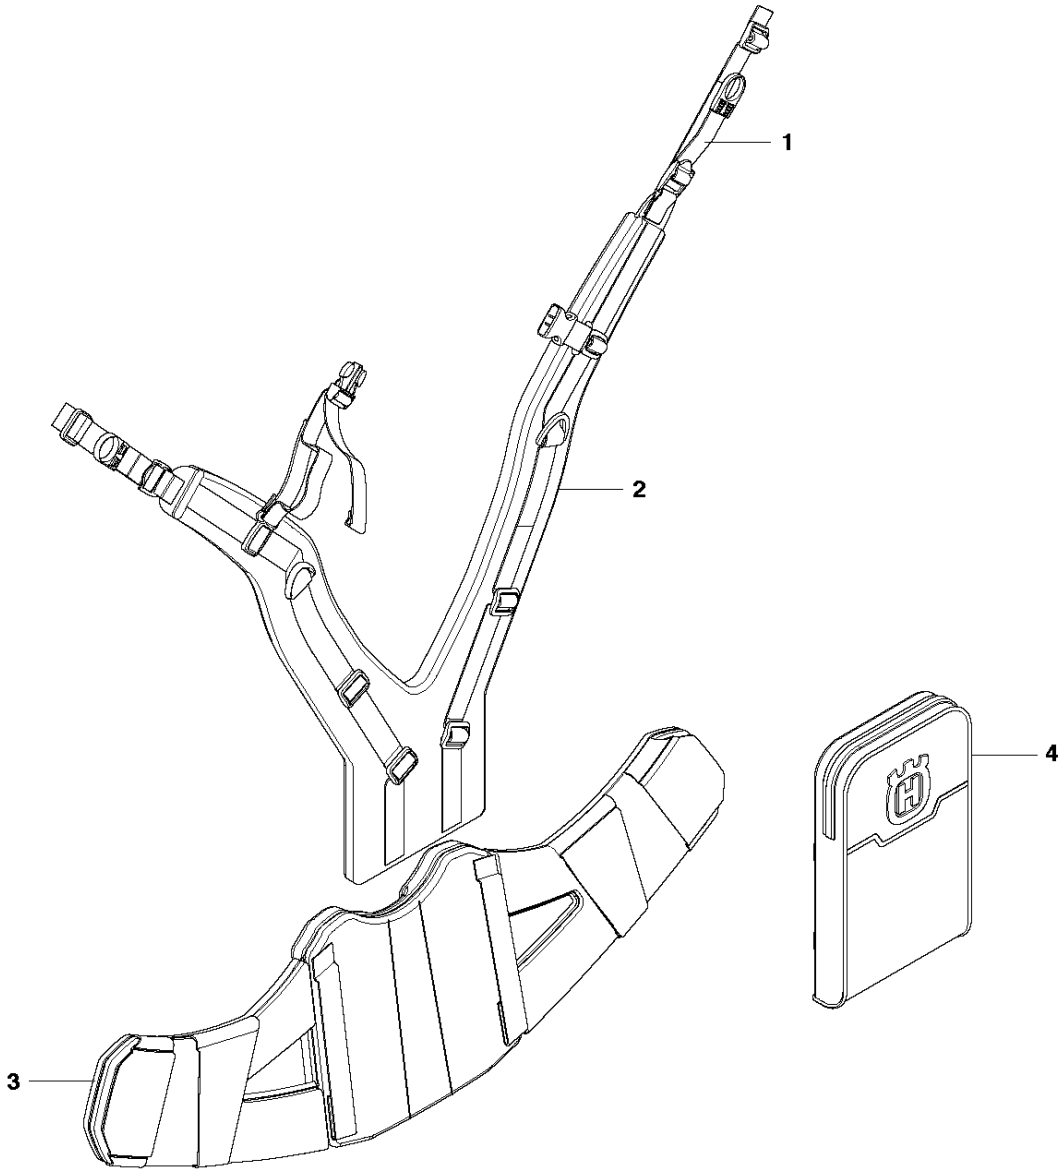

U 553RBX
HARNESS

HARNES

553 RBX, 2018-06

Ref	Part No	Description	Remark	QTY KIT
1	503 99 61-08	BAND		1
2	522 92 07-01	SHOULDER STRAP		1
3	510 36 42-01	WAIST-BELT		1
4	575 50 78-01	BAG		1