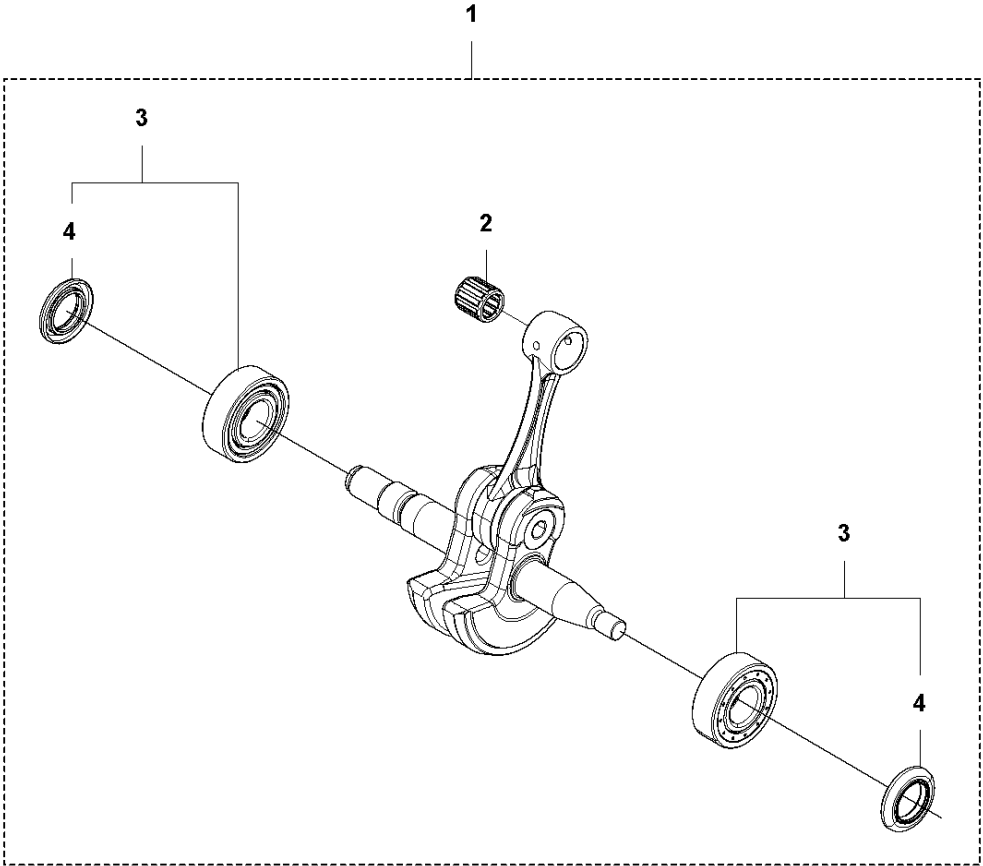

E 565
CRANKSHAFT

CRANKSHAFT

565 2018-10

Ref	Part No	Description	Remark	QTY	KIT
1	577 60 74-02	CRANKSHAFT ASSY		1	1
2	577 57 24-01	NEEDLE BEARING		1	1
3	587 29 34-01	BALL BEARING		2	1
4	582 81 26-01	RADIAL SEAL		2	2