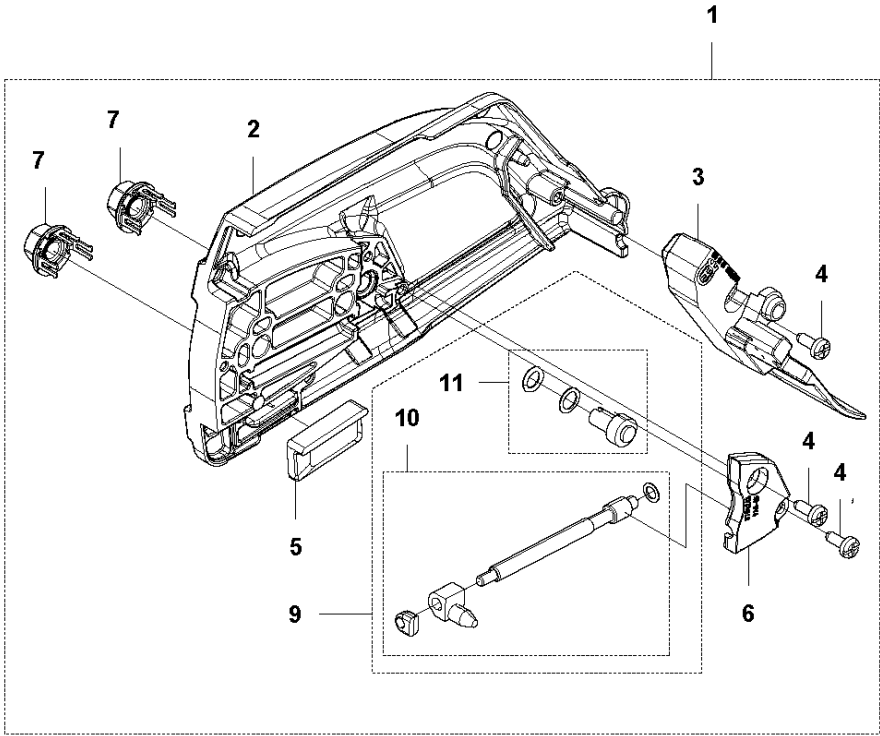

SPARE PARTS LIST

CHAIN SAWS

565 2018-10

A1 565
CHAIN BRAKE

CHAIN BRAKE

565 2018-10

Ref	Part No	Description	Remark	QTY KIT
1	576 13 96-01	HAND GUARD		1
2	590 10 53-01	HAND GUARD		1
3	590 11 02-01	CHAIN BRAKE		1
4	590 10 56-01	KNEE JOINT		1
5	503 75 22-02	BRAKE BAND ASSY		1
6	574 82 56-01	COVER		1
7	582 21 33-01	SCREW		3

A2 565
CLUTCH COVER

CLUTCH COVER

565 2018-10

Ref	Part No	Description	Remark	QTY	KIT
1	575 23 59-04	CLUTCH COVER ASSY		1	
2	575 23 63-02	CLUTCH COVER		1	1
3	575 23 64-01	CHIP GUARD		1	1
4	526 22 18-01	SCREW CITXPANT		3	1
5	501 51 72-01	CHAIN GUIDE		1	1
6	576 42 43-01	COVER		1	1
7	505 19 73-01	NUT		2	1
9	590 10 47-01	CHAIN TENSIONER KIT		1	1
10	590 10 48-01	WORM SCREW		1	1
11	590 10 51-01	WORM WHEEL		1	1

B 565
CLUTCH & OIL PUMP

CLUTCH & OIL PUMP

565 2018-10

Ref	Part No	Description	Remark	QTY	KIT
1	577 60 38-01	CLUTCH DRUM ASSY		1	
2	503 43 20-01	NEEDLE HOLDER		1	1
3	501 59 80-02	RIM		1	1
4	503 75 24-01	WASHER		1	
5	503 27 21-01	E-CLIP		1	
6	586 79 84-03	CLUTCH ASSY		1	
7	537 36 06-01	CLUTCH SPRING		3	6
8	582 27 01-08	PUMP PINION		1	
9	589 02 84-01	OIL PUMP ASSY		1	
10	590 11 97-01	PUMP PISTON		1	9
11	590 12 01-01	OIL PUMP		1	9
12	576 98 74-01	OIL PRESSURE HOSE		1	
13	526 81 81-01	SCREW ITXSCM		2	
14	594 09 32-01	OIL HOSE		1	
15	501 54 41-02	OIL SCREEN		1	