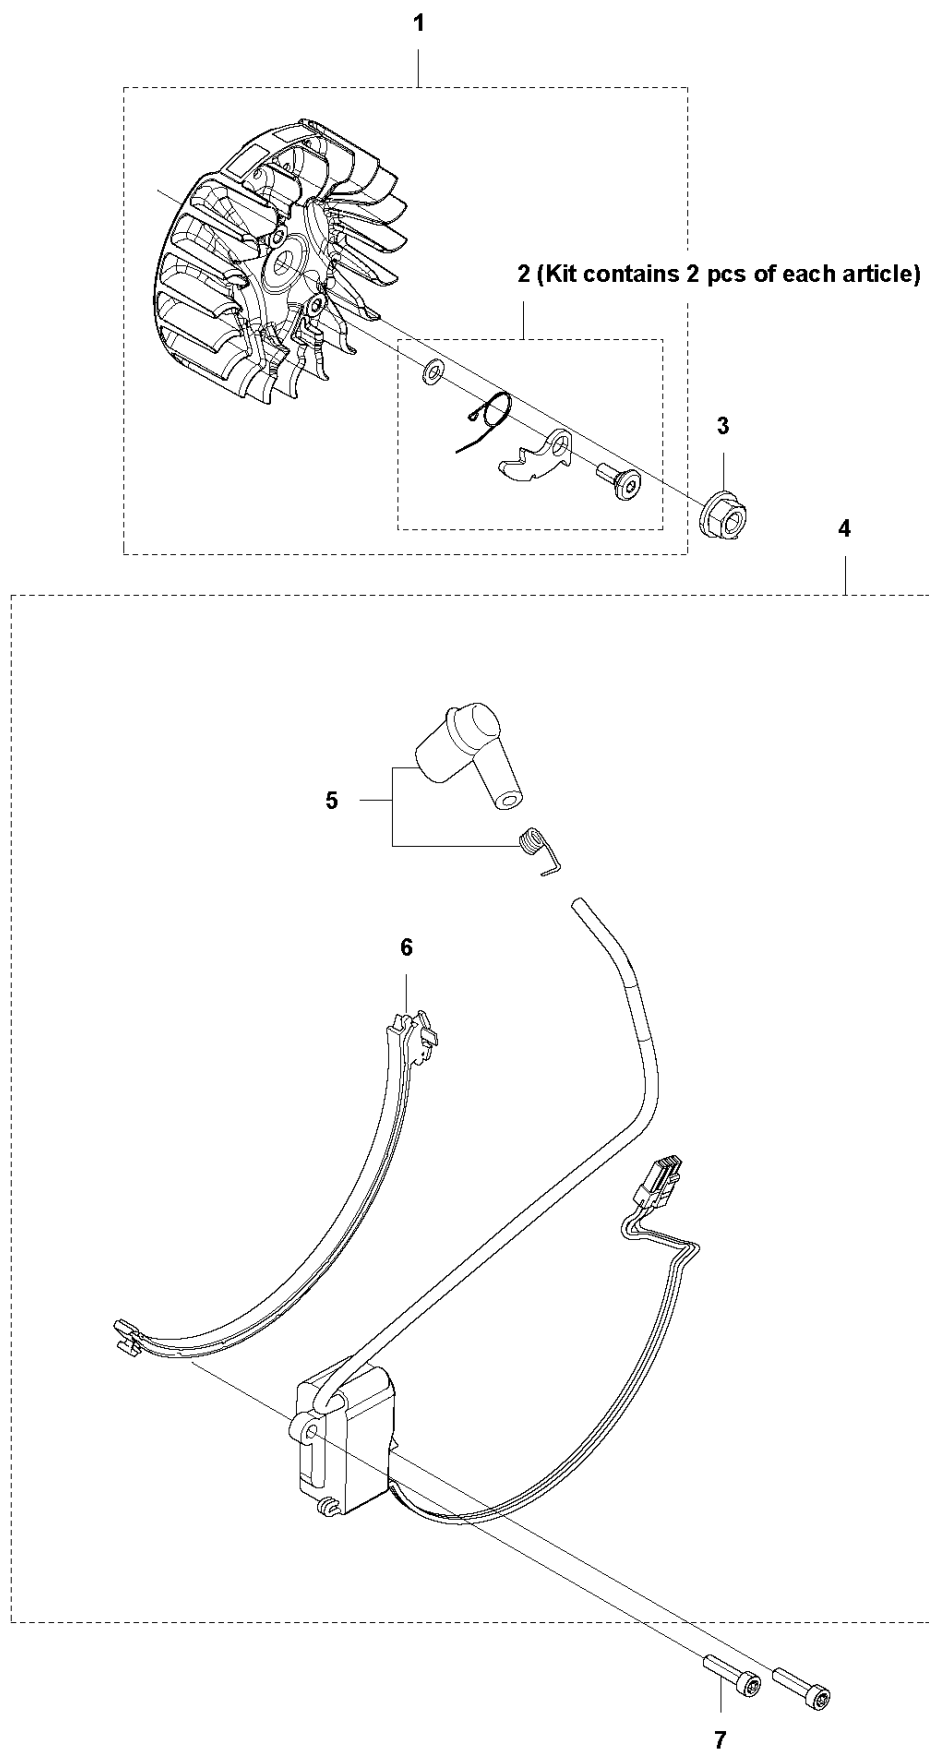

L 565
IGNITION SYSTEM

IGNITION SYSTEM

565 2018-10

Ref	Part No	Description	Remark	QTY	KIT
1	590 28 12-01	FLYWHEEL ASSY	565	1	
2	590 28 13-01	PAWL	Kit	1	1
3	503 22 04-01	NUT		1	
4	582 10 50-01	IGNITION MODULE ASSY		1	
5	590 29 88-01	SPARK PLUG CAP		1	4
6	579 45 18-01	WIRE HOLDER		1	4
7	525 82 49-02	SCREW ITXSCM		2