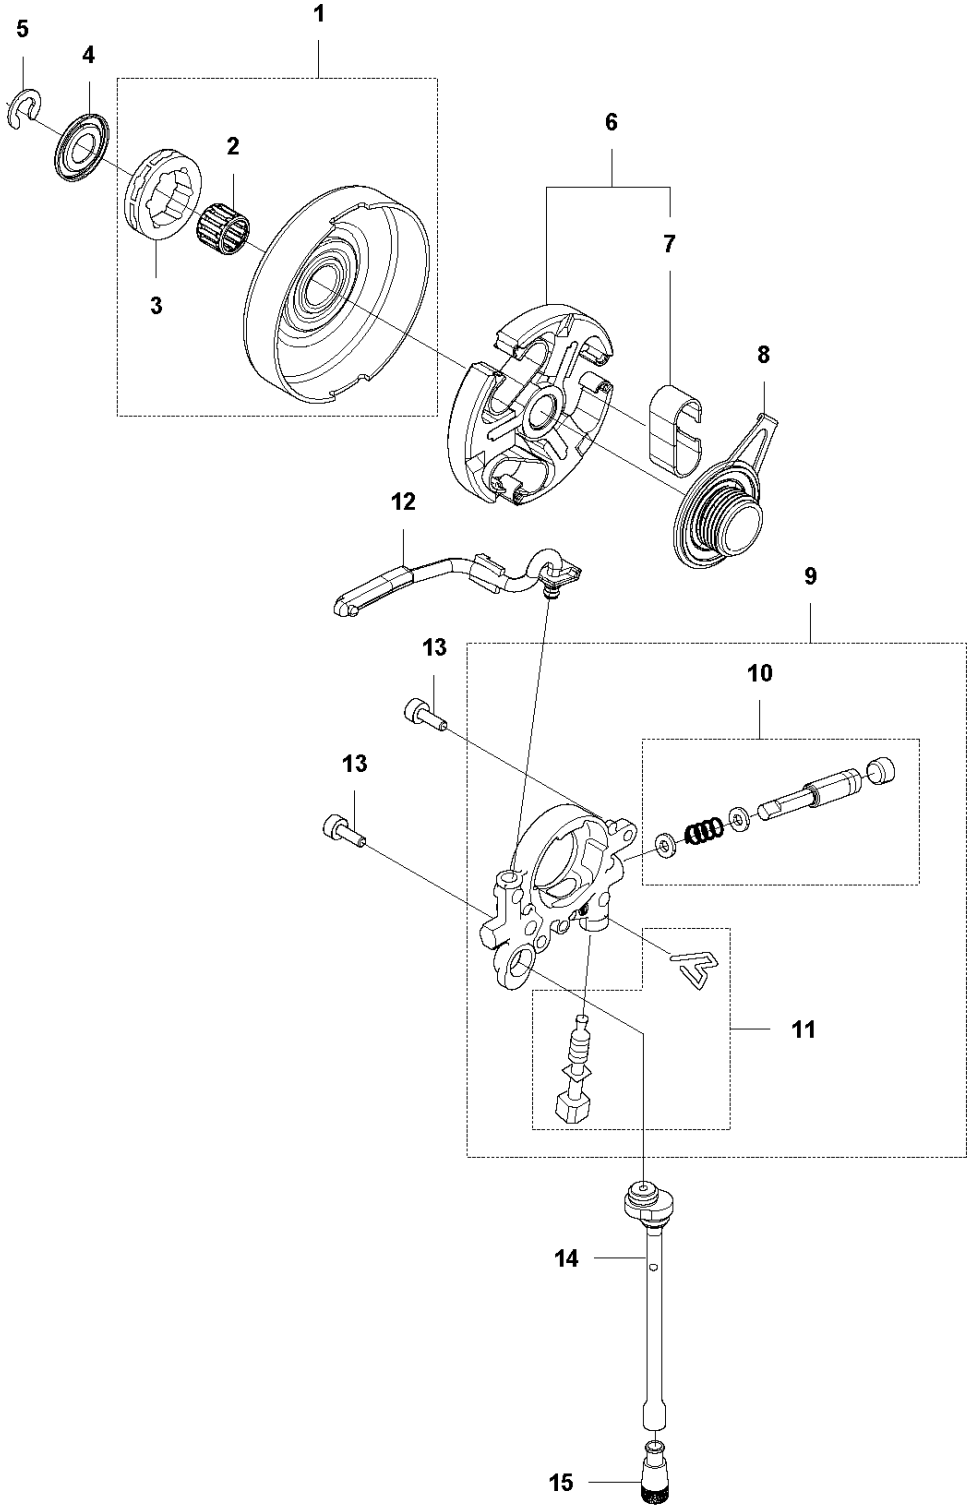

SPARE PARTS LIST

CHAIN SAWS

565 2018-10

A1 565
CHAIN BRAKE

CHAIN BRAKE

565 2018-10

Ref	Part No	Description	Remark	QTY KIT
1	576 13 96-01	HAND GUARD		1
2	590 10 53-01	HAND GUARD		1
3	590 11 02-01	CHAIN BRAKE		1
4	590 10 56-01	KNEE JOINT		1
5	503 75 22-02	BRAKE BAND ASSY		1
6	574 82 56-01	COVER		1
7	582 21 33-01	SCREW		3

A2 565
CLUTCH COVER

CLUTCH COVER

565 2018-10

Ref	Part No	Description	Remark	QTY	KIT
1	575 23 59-04	CLUTCH COVER ASSY		1	
2	575 23 63-02	CLUTCH COVER		1	1
3	575 23 64-01	CHIP GUARD		1	1
4	526 22 18-01	SCREW CITXPANT		3	1
5	501 51 72-01	CHAIN GUIDE		1	1
6	576 42 43-01	COVER		1	1
7	505 19 73-01	NUT		2	1
9	590 10 47-01	CHAIN TENSIONER KIT		1	1
10	590 10 48-01	WORM SCREW		1	1
11	590 10 51-01	WORM WHEEL		1	1

B 565
CLUTCH & OIL PUMP

CLUTCH & OIL PUMP

565 2018-10

Ref	Part No	Description	Remark	QTY	KIT
1	577 60 38-01	CLUTCH DRUM ASSY		1	
2	503 43 20-01	NEEDLE HOLDER		1	1
3	501 59 80-02	RIM		1	1
4	503 75 24-01	WASHER		1	
5	503 27 21-01	E-CLIP		1	
6	586 79 84-03	CLUTCH ASSY		1	
7	537 36 06-01	CLUTCH SPRING		3	6
8	582 27 01-08	PUMP PINION		1	
9	589 02 84-01	OIL PUMP ASSY		1	
10	590 11 97-01	PUMP PISTON		1	9
11	590 12 01-01	OIL PUMP		1	9
12	576 98 74-01	OIL PRESSURE HOSE		1	
13	526 81 81-01	SCREW ITXSCM		2	
14	594 09 32-01	OIL HOSE		1	
15	501 54 41-02	OIL SCREEN		1	

Ref	Part No	Description	Remark	QTY	KIT
1	590 15 03-02	CYLINDER ASSY	565	1	
2	576 62 67-04	PISTON ASSY		1	1
3	576 62 74-01	PISTON RING		2	2
4	577 57 24-01	NEEDLE BEARING		1	1
5	737 43 12-00	SNAP RING		2	2
6	503 55 22-01	PLUG		1	1
7	584 28 87-01	DECOMPRESSION VALVE		1	
8	503 23 51-11	SPARK PLUG		1	
9	501 81 12-02	SCREW ITXSCM		4	
10	589 52 79-01	SLEEVE		4	
11	577 23 98-01	GASKET		1	12
12	578 86 47-01	GASKET KIT		1	