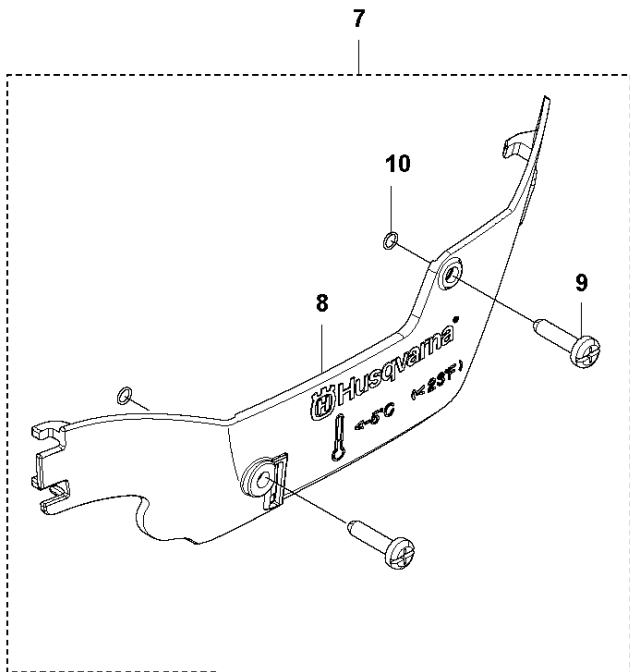

WINTER KIT 565