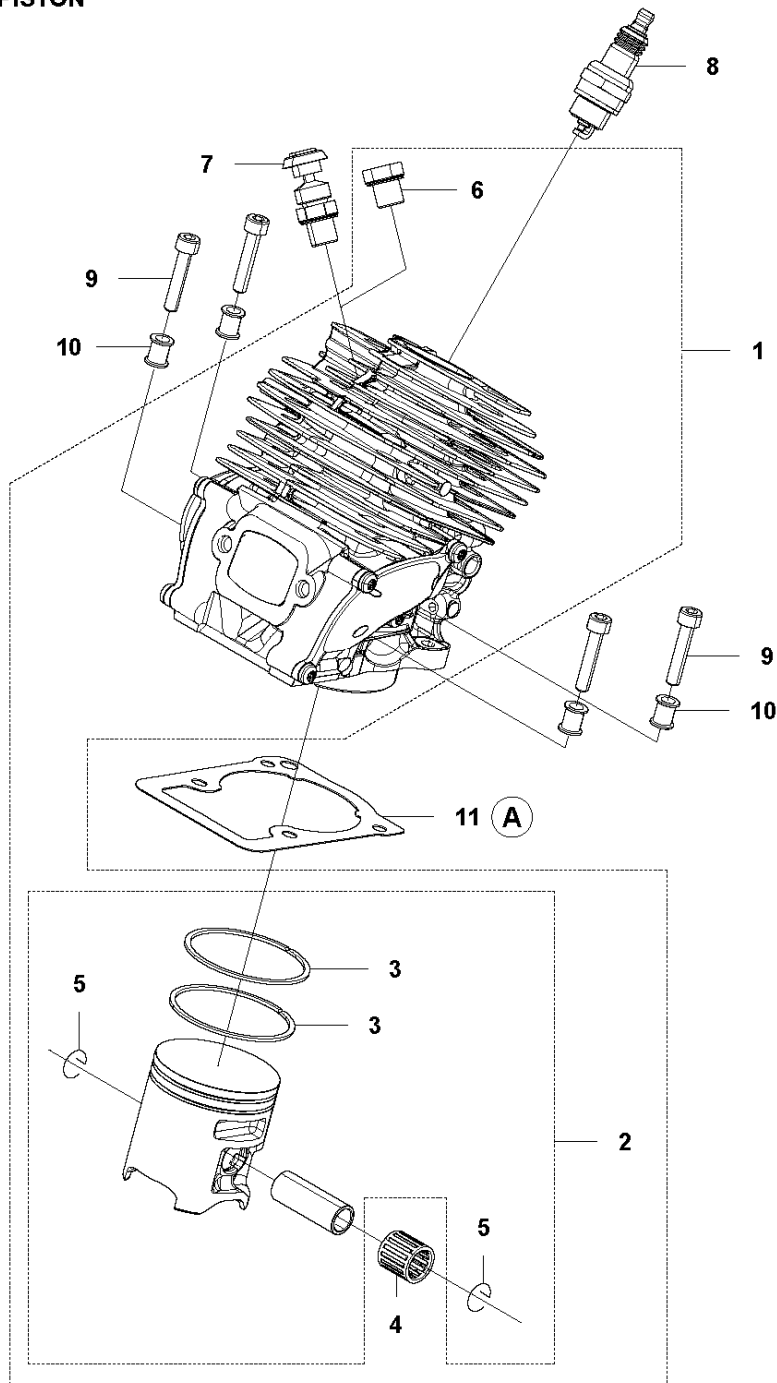

SPARE PARTS LIST

CHAIN SAWS

565 2018-10

A1 565
CHAIN BRAKE

CHAIN BRAKE

565 2018-10

Ref	Part No	Description	Remark	QTY KIT
1	576 13 96-01	HAND GUARD		1
2	590 10 53-01	HAND GUARD		1
3	590 11 02-01	CHAIN BRAKE		1
4	590 10 56-01	KNEE JOINT		1
5	503 75 22-02	BRAKE BAND ASSY		1
6	574 82 56-01	COVER		1
7	582 21 33-01	SCREW		3

B 565
CLUTCH & OIL PUMP

CLUTCH & OIL PUMP

565 2018-10

Ref	Part No	Description	Remark	QTY	KIT
1	577 60 38-01	CLUTCH DRUM ASSY		1	
2	503 43 20-01	NEEDLE HOLDER		1	1
3	501 59 80-02	RIM		1	1
4	503 75 24-01	WASHER		1	
5	503 27 21-01	E-CLIP		1	
6	586 79 84-03	CLUTCH ASSY		1	
7	537 36 06-01	CLUTCH SPRING		3	6
8	582 27 01-08	PUMP PINION		1	
9	589 02 84-01	OIL PUMP ASSY		1	
10	590 11 97-01	PUMP PISTON		1	9
11	590 12 01-01	OIL PUMP		1	9
12	576 98 74-01	OIL PRESSURE HOSE		1	
13	526 81 81-01	SCREW ITXSCM		2	
14	594 09 32-01	OIL HOSE		1	
15	501 54 41-02	OIL SCREEN		1	

C 565
CYLINDER COVER

CYLINDER COVER

565 2018-10

Ref	Part No	Description	Remark	QTY KIT
1	579 79 88-01	CYLINDER COVER		1

D 565
CYLINDER & PISTON

12 (A)

CYLINDER PISTON

565 2018-10

Ref	Part No	Description	Remark	QTY	KIT
1	590 15 03-02	CYLINDER ASSY	565	1	
2	576 62 67-04	PISTON ASSY		1	1
3	576 62 74-01	PISTON RING		2	2
4	577 57 24-01	NEEDLE BEARING		1	1
5	737 43 12-00	SNAP RING		2	2
6	503 55 22-01	PLUG		1	1
7	584 28 87-01	DECOMPRESSION VALVE		1	
8	503 23 51-11	SPARK PLUG		1	
9	501 81 12-02	SCREW ITXSCM		4	
10	589 52 79-01	SLEEVE		4	
11	577 23 98-01	GASKET		1	12
12	578 86 47-01	GASKET KIT		1	