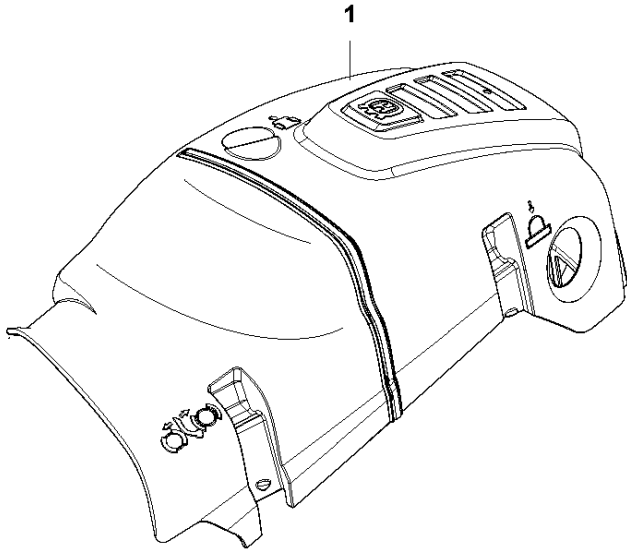

CLUTCH & OIL PUMP

565 2018-10

Ref	Part No	Description	Remark	QTY	KIT
1	577 60 38-01	CLUTCH DRUM ASSY		1	
2	503 43 20-01	NEEDLE HOLDER		1	1
3	501 59 80-02	RIM		1	1
4	503 75 24-01	WASHER		1	
5	503 27 21-01	E-CLIP		1	
6	586 79 84-03	CLUTCH ASSY		1	
7	537 36 06-01	CLUTCH SPRING		3	6
8	582 27 01-08	PUMP PINION		1	
9	589 02 84-01	OIL PUMP ASSY		1	
10	590 11 97-01	PUMP PISTON		1	9
11	590 12 01-01	OIL PUMP		1	9
12	576 98 74-01	OIL PRESSURE HOSE		1	
13	526 81 81-01	SCREW ITXSCM		2	
14	594 09 32-01	OIL HOSE		1	
15	501 54 41-02	OIL SCREEN		1	

C 565
CYLINDER COVER