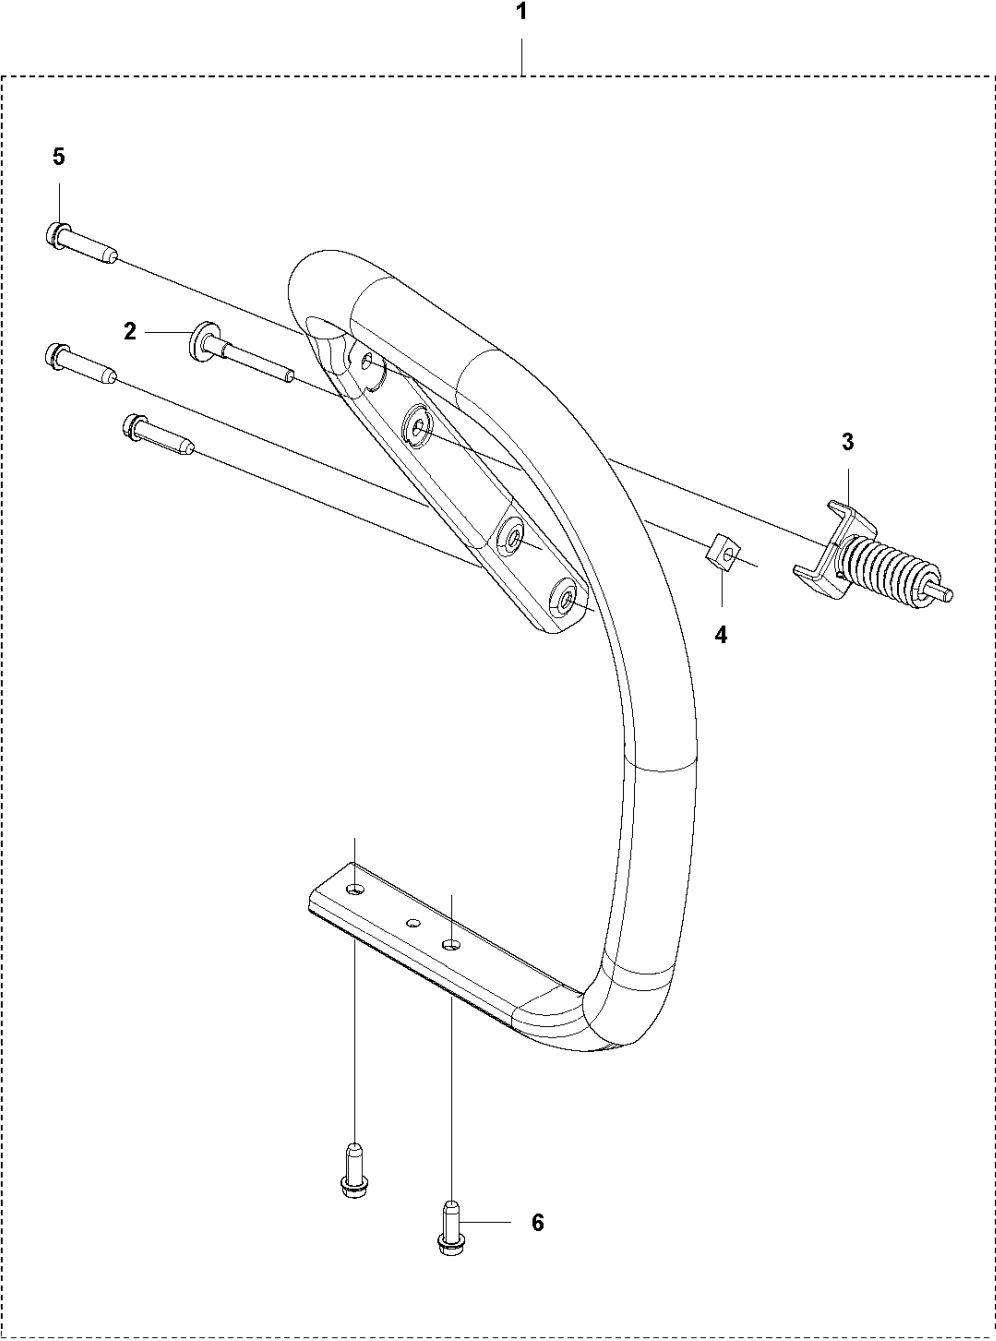

K 565
HANDLE

HANDLE

565 2018-10

Ref	Part No	Description	Remark	QTY	KIT
1	579 48 43-01	FRONT HANDLE ASSY		1	
2	504 06 45-01	SCREW ITXPANM		1	1
3	575 01 53-01	ANTIVIBRATION ELEMENT		1	1
3	575 01 53-03	ANTIVIBRATION ELEMENT	Hard	1	
4	503 22 66-01	SQUARE NUT		1	1
5	525 79 81-03	SCREW ITXSCFT		3	1
6	525 75 51-01	SCREW ITXSCFM		2	1