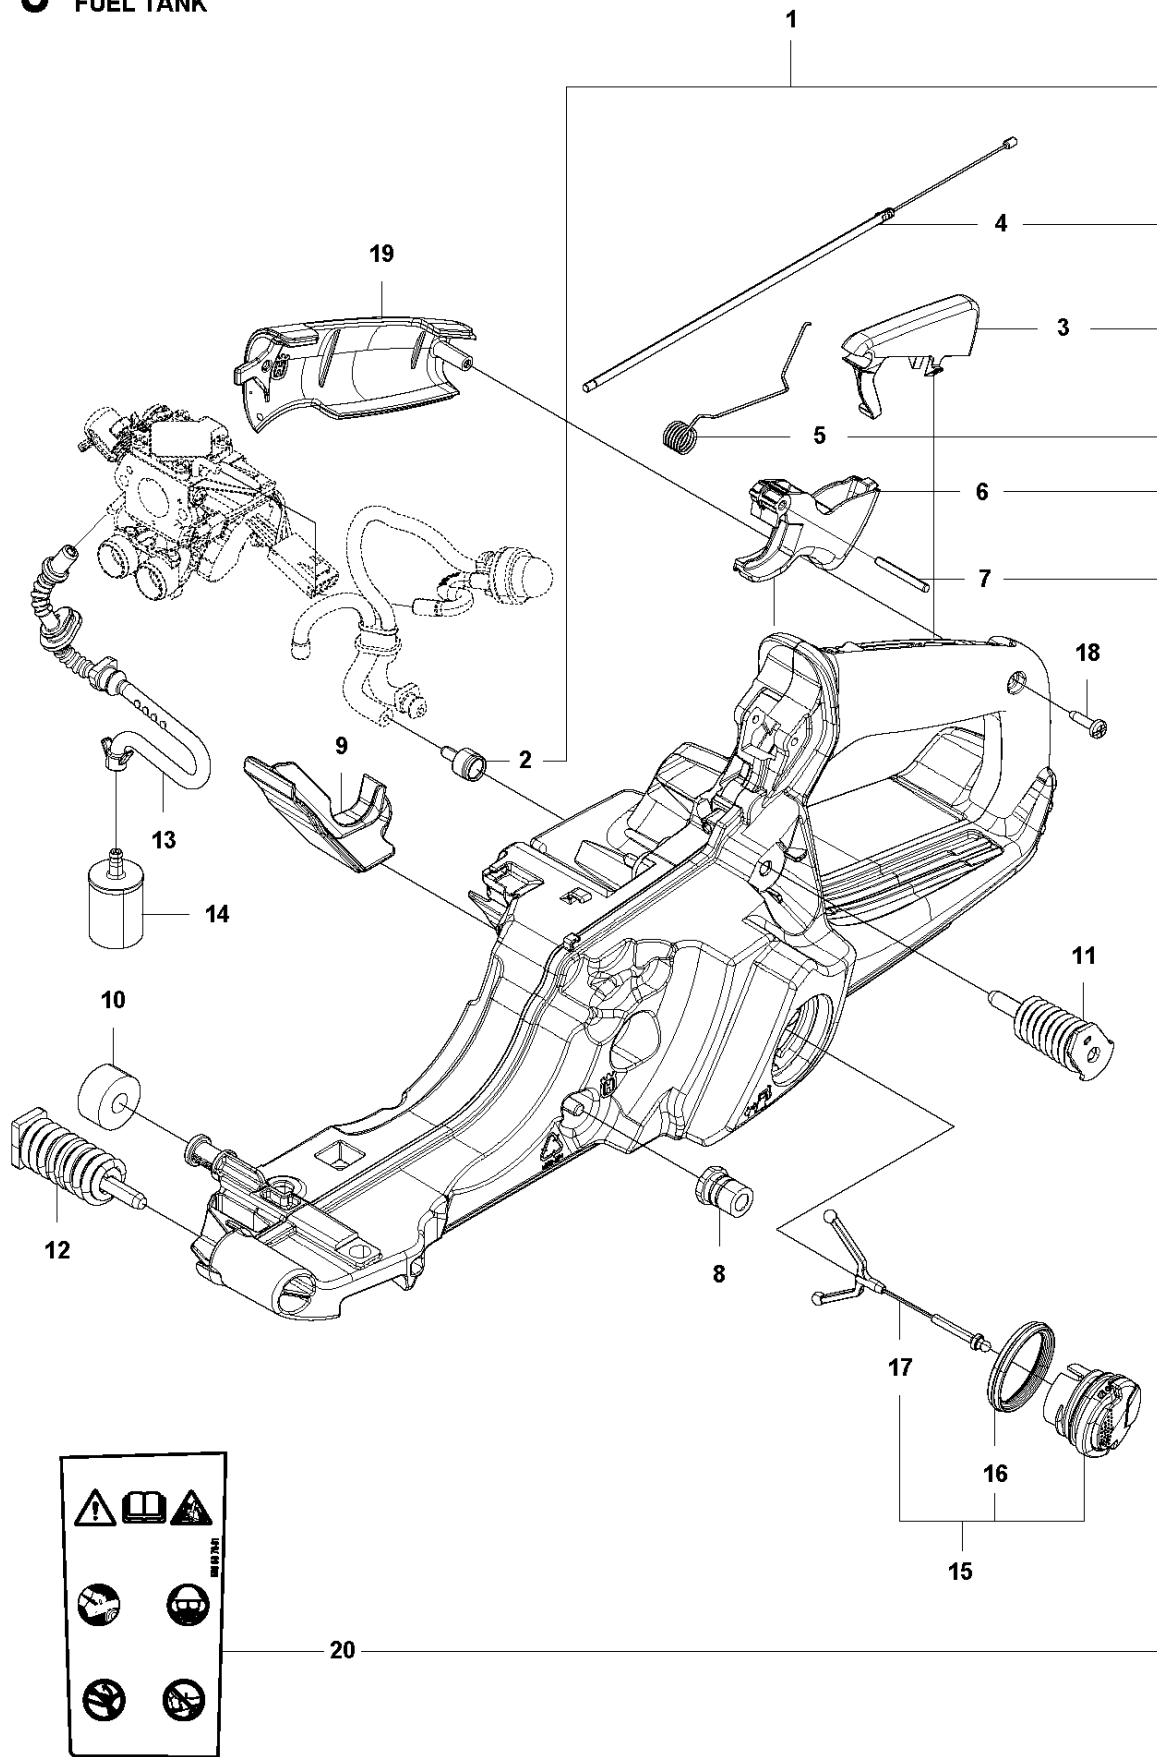

J 565
FUEL TANK

FUEL TANK

565 2018-10

Ref	Part No	Description	Remark	QTY	KIT
1	578 20 07-01	FUEL TANK ASSY		1	
2	501 15 29-01	TANK VENT ASSY		1	1
3	537 20 84-01	THROTTLE LOCKOUT		1	1
4	576 16 28-02	THROTTLE CABLE ASSY		1	1
5	544 09 99-01	SPRING		1	1
6	576 95 67-01	THROTTLE		1	1
7	720 18 25-20	PARALLEL PIN		1	1
8	501 00 76-01	LATERAL SUPPORT		1	
9	575 01 02-01	WEAR PROTECTION		1	
10	523 08 55-01	DEFLECTION LIMITER		1	
11	577 06 27-02	ANTIVIBRATION ELEMENT		1	
11	577 06 27-01	ANTIVIBRATION ELEMENT	Hard	1	
12	503 85 41-04	ANTIVIBRATION ELEMENT		1	
12	503 85 41-03	ANTIVIBRATION ELEMENT	Hard	1	
13	577 50 41-01	FUEL HOSE		1	
14	503 44 32-01	FUEL FILTER		1	
15	522 62 00-03	TANK CAP ASSY		1	
16	589 24 11-01	GASKET		1	15
17	503 57 89-01	HOLDER		1	15
18	525 88 74-02	SCREW CITXPANT		1	
19	537 20 55-01	COVER		1	
20	590 56 70-01	DECAL		1	1