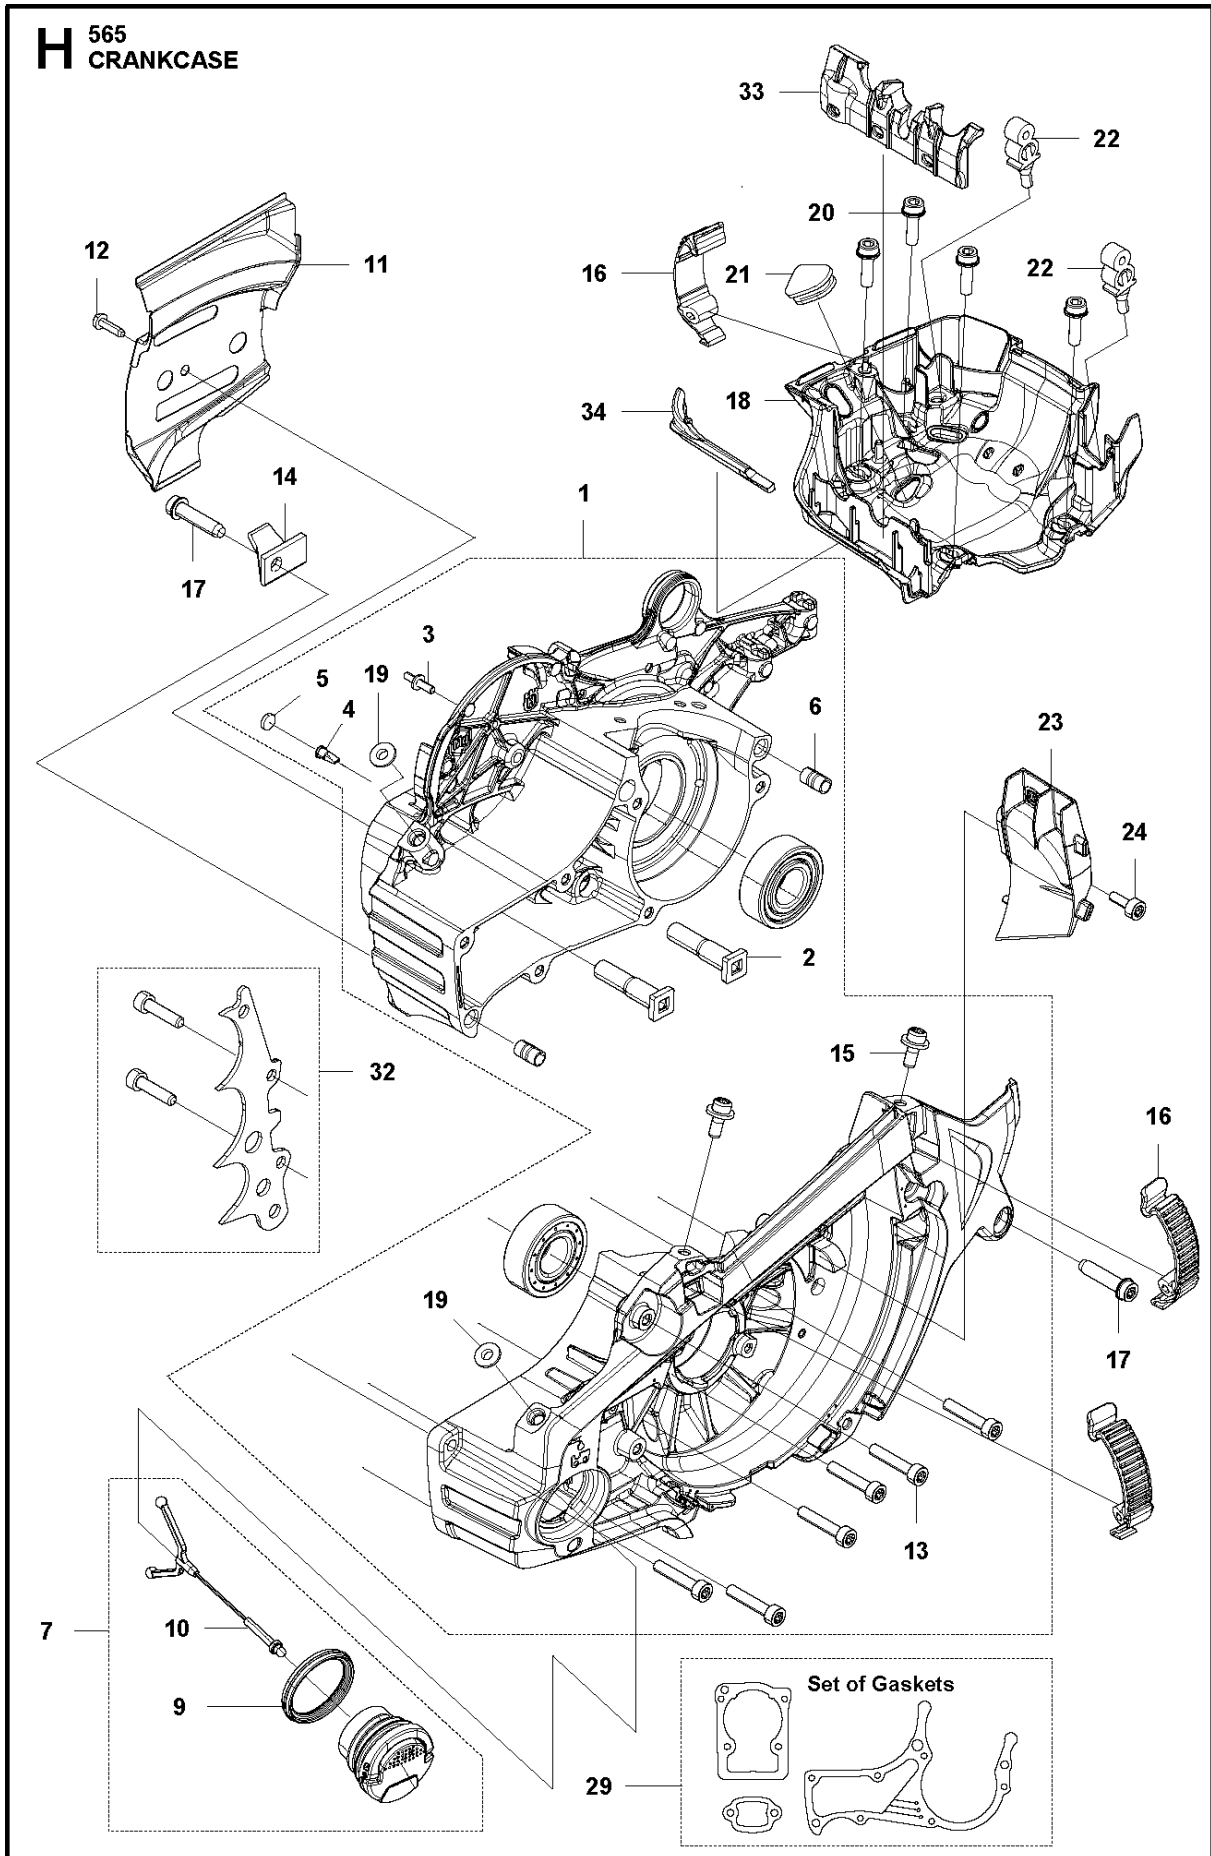

H 565 CRANKCASE

CRANKCASE

565 2018-10

Ref	Part No	Description	Remark	QTY	KIT
1	590 19 56-02	CRANKCASE ASSY	565	1	
2	537 05 13-01	BAR BOLT		2	1
3	537 20 30-01	PIN KNEE-JOINT		1	1
4	530 02 61-19	CHECK VALVE		1	1
5	537 40 35-01	FILTER		1	1
6	501 27 08-01	GUIDE BUSHING		2	1
7	522 62 00-03	TANK CAP ASSY		1	
9	589 24 11-01	GASKET		1	7
10	503 57 89-01	HOLDER		1	7
11	575 61 63-01	CHAIN GUIDE PLATE		1	
12	526 22 18-01	SCREW CITXPANT		1	
13	575 84 11-04	SCREW ITXSCM		6	
14	537 37 79-02	CHAIN CATCHER		1	
15	525 82 44-01	SCREW ITXSCM		2	
16	503 89 47-01	SNAP LOCKING		3	
17	525 79 81-03	SCREW ITXSCFT		2	
18	582 17 93-01	CARBURETTOR AREA BASE		1	
19	583 09 84-01	FIXING WASHER		1	1
20	525 75 52-02	SCREW ITXSCFM		4	
21	581 55 92-01	BELLOWS		1	
22	503 86 93-01	SUPPORT	Mounting	2	
23	589 34 05-01	AIR NOZZLE		1	
24	574 35 35-05	SCREW ITXSCM		1	
29	578 86 47-01	GASKET KIT		1	
32	590 26 10-02	SPIKE	Kit - Inner Std	1	
33	582 17 96-01	SEALING		1	
34	589 34 90-01	SEALING		1