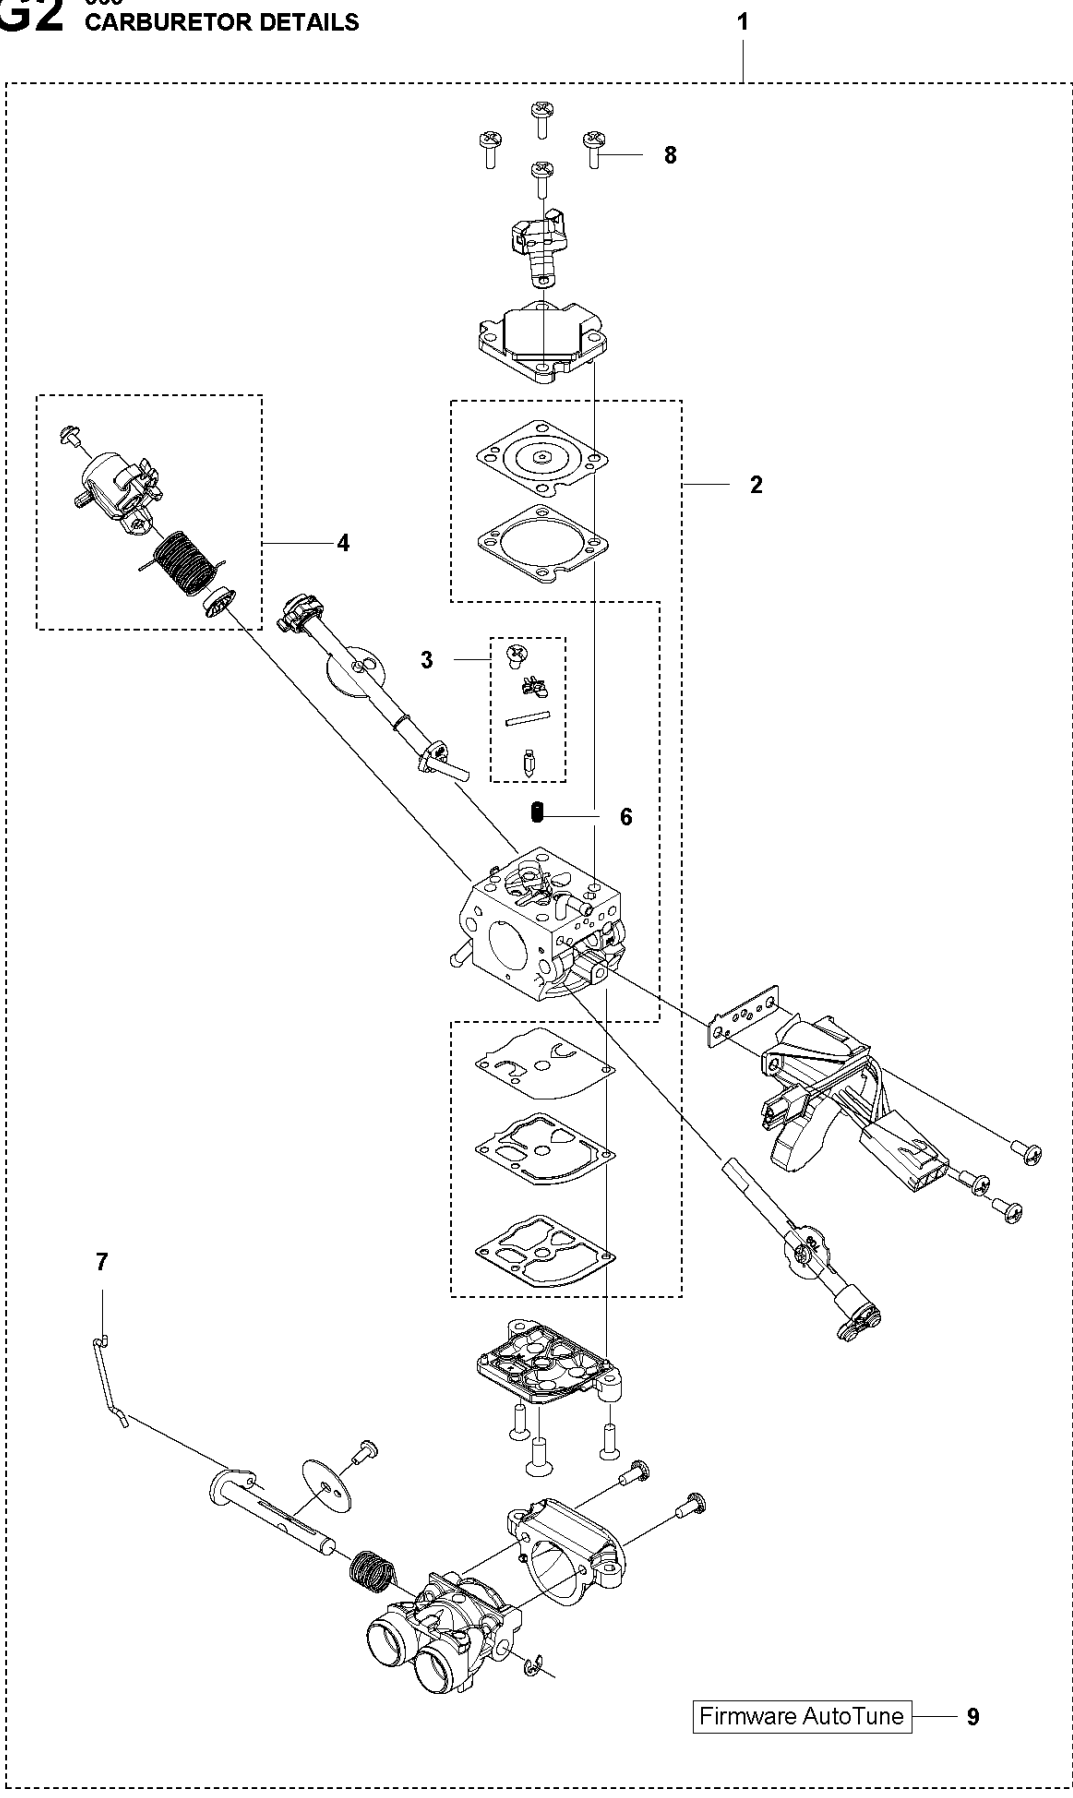

B 565
CLUTCH & OIL PUMP

CLUTCH & OIL PUMP

565 2018-10

Ref	Part No	Description	Remark	QTY	KIT
1	577 60 38-01	CLUTCH DRUM ASSY		1	
2	503 43 20-01	NEEDLE HOLDER		1	1
3	501 59 80-02	RIM		1	1
4	503 75 24-01	WASHER		1	
5	503 27 21-01	E-CLIP		1	
6	586 79 84-03	CLUTCH ASSY		1	
7	537 36 06-01	CLUTCH SPRING		3	6
8	582 27 01-08	PUMP PINION		1	
9	589 02 84-01	OIL PUMP ASSY		1	
10	590 11 97-01	PUMP PISTON		1	9
11	590 12 01-01	OIL PUMP		1	9
12	576 98 74-01	OIL PRESSURE HOSE		1	
13	526 81 81-01	SCREW ITXSCM		2	
14	594 09 32-01	OIL HOSE		1	
15	501 54 41-02	OIL SCREEN		1	

G1 565
CARBURETOR & AIRFILTER

CARBURETOR & AIR FILTER

565 2018-10

Ref	Part No	Description	Remark	QTY	KIT
1	575 52 64-01	AIR FILTER ASSY	64 microns	1	
1	575 52 64-02	AIR FILTER ASSY	25 microns	1	
1	575 52 64-03	AIR FILTER ASSY	Non Woven	1	
2	577 41 90-05	INLET ELBOW	Std	1	
4	525 61 92-01	SEALING		1	2
5	525 61 90-01	SEALING		1	2
6	577 53 64-02	WIRING ASSY		1	2
7	510 01 72-02	CHOKE CONTROL ASSY		1	2
8	505 15 62-01	SCREW		1	2
9	589 37 84-01	SEALING		1	2
10	523 05 68-01	FUEL HOSE		1	
11	525 34 43-03	FUEL HOSE		1	
12	581 14 31-01	SCREW ITXSCFM		2	
13	525 58 81-01	SEALING		1	
14	505 16 52-02	FLANGE		1	
15	503 22 65-03	SQUARE NUT		2	14
16	501 18 20-01	BAFFLE		1	
17	575 23 53-01	INLET PIPE	Std	1	
17	575 23 53-02	INLET PIPE	Winter	1	
18	526 81 81-01	SCREW ITXSCM		4	
19	591 15 83-02	CARBURETTOR KIT	565	1	
20	582 17 95-01	SEALING		1	
21	590 05 95-01	SEALING		1	
22	575 52 78-01	CLAMP		1	
23	589 34 07-01	CONTACT CLAMP		1	
24	589 34 06-01	RETAINER		1	
25	582 02 51-01	SUPPORT SLEEVE		1	
26	503 93 66-01	PURGE		1	

G2 565
CARBURETOR DETAILS

Firmware AutoTune — 9

CARBURETOR DETAILS

565 2018-10

Ref	Part No	Description	Remark	QTY	KIT
1	591 15 83-02	CARBURETTOR KIT	565	1	
2	522 51 89-01	KIT	GASKET KIT	1	1
3	590 19 15-01	CARBURETTOR	Metering Kit	1	1
4	590 19 16-01	CARBURETTOR	Throttle Lever Kit	1	1
6	537 38 34-01	SPRING		1	1
7	522 51 79-01	ROD		1	1
8	522 54 51-01	SCREW		4	
9	-	TBD	Download from your local supportsite	1	