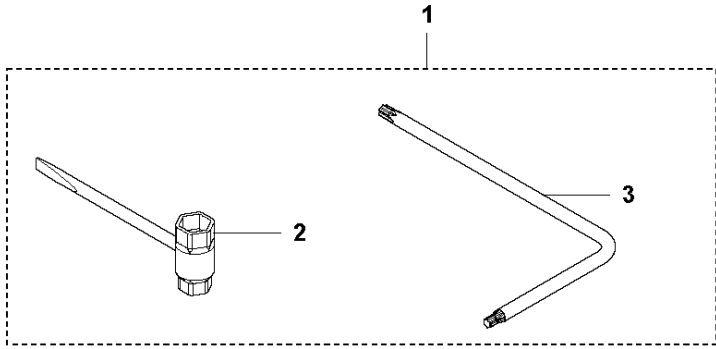

N 565
ACCESSORIES