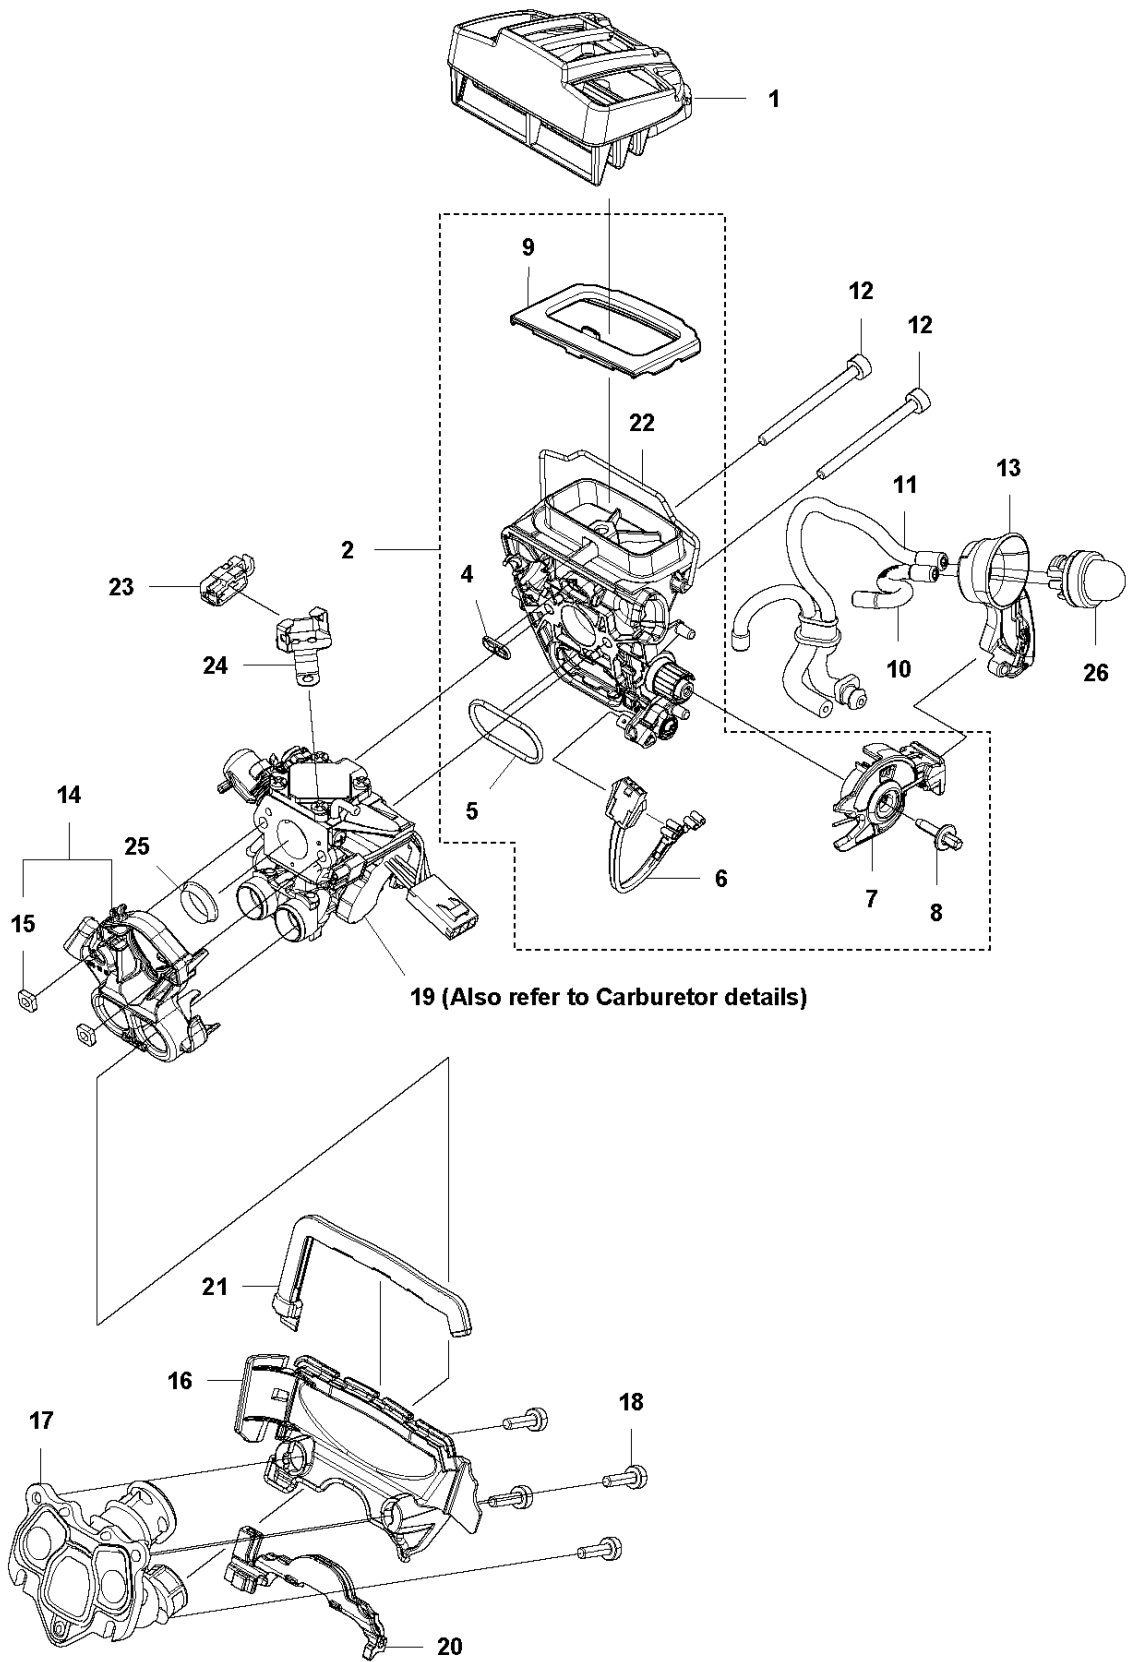

G1 565
CARBURETOR & AIRFILTER

CARBURETOR & AIR FILTER

565 2018-10

Ref	Part No	Description	Remark	QTY	KIT
1	575 52 64-01	AIR FILTER ASSY	64 microns	1	
1	575 52 64-02	AIR FILTER ASSY	25 microns	1	
1	575 52 64-03	AIR FILTER ASSY	Non Woven	1	
2	577 41 90-05	INLET ELBOW	Std	1	
4	525 61 92-01	SEALING		1	2
5	525 61 90-01	SEALING		1	2
6	577 53 64-02	WIRING ASSY		1	2
7	510 01 72-02	CHOKE CONTROL ASSY		1	2
8	505 15 62-01	SCREW		1	2
9	589 37 84-01	SEALING		1	2
10	523 05 68-01	FUEL HOSE		1	
11	525 34 43-03	FUEL HOSE		1	
12	581 14 31-01	SCREW ITXSCFM		2	
13	525 58 81-01	SEALING		1	
14	505 16 52-02	FLANGE		1	
15	503 22 65-03	SQUARE NUT		2	14
16	501 18 20-01	BAFFLE		1	
17	575 23 53-01	INLET PIPE	Std	1	
17	575 23 53-02	INLET PIPE	Winter	1	
18	526 81 81-01	SCREW ITXSCM		4	
19	591 15 83-02	CARBURETTOR KIT	565	1	
20	582 17 95-01	SEALING		1	
21	590 05 95-01	SEALING		1	
22	575 52 78-01	CLAMP		1	
23	589 34 07-01	CONTACT CLAMP		1	
24	589 34 06-01	RETAINER		1	
25	582 02 51-01	SUPPORT SLEEVE		1	
26	503 93 66-01	PURGE		1