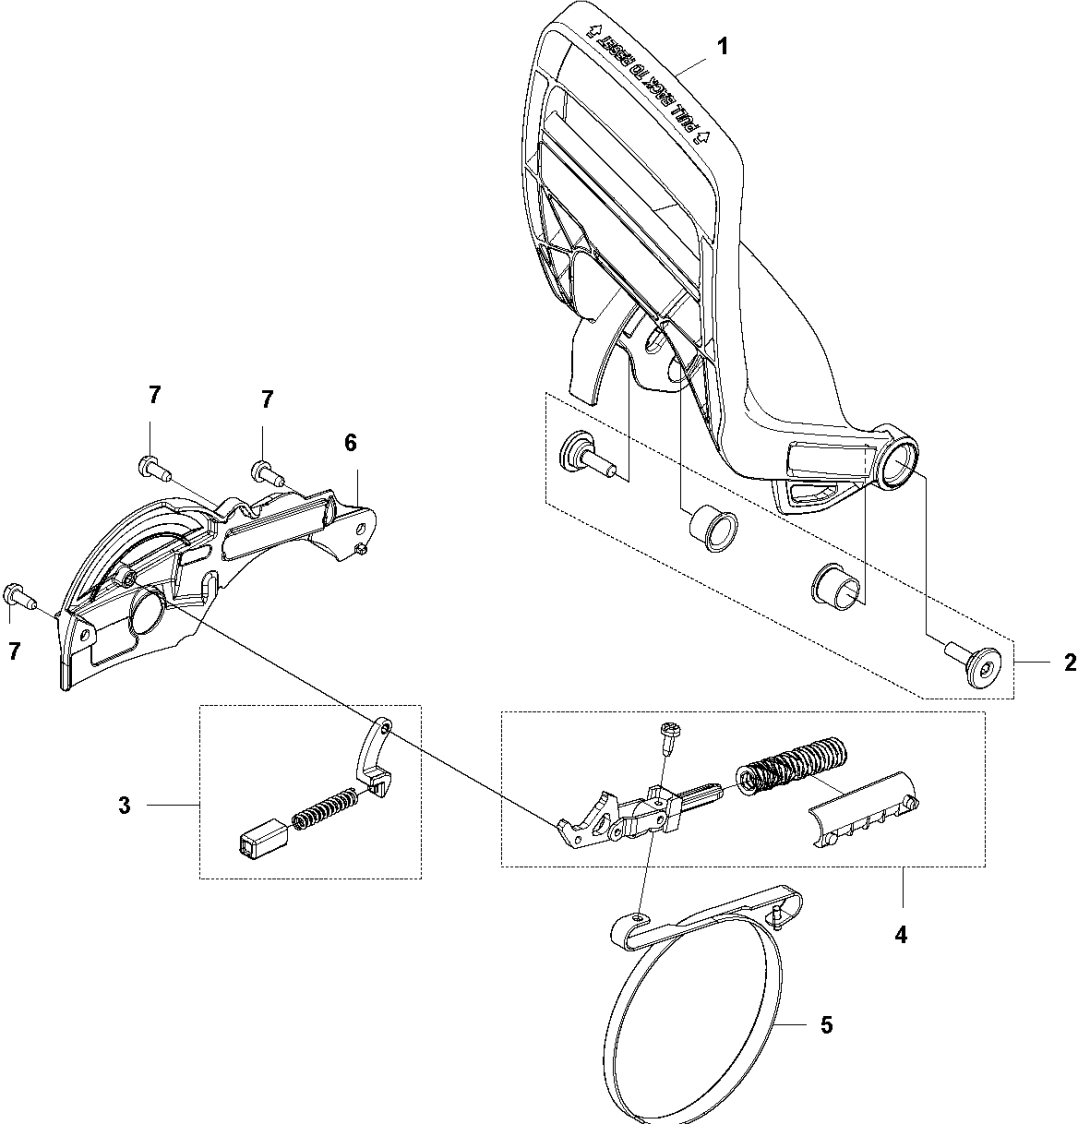

SPARE PARTS LIST

CHAIN SAWS

565 2018-10

A1 565
CHAIN BRAKE

CHAIN BRAKE

565 2018-10

Ref	Part No	Description	Remark	QTY KIT
1	576 13 96-01	HAND GUARD		1
2	590 10 53-01	HAND GUARD		1
3	590 11 02-01	CHAIN BRAKE		1
4	590 10 56-01	KNEE JOINT		1
5	503 75 22-02	BRAKE BAND ASSY		1
6	574 82 56-01	COVER		1
7	582 21 33-01	SCREW		3

A2 565
CLUTCH COVER

CLUTCH COVER

565 2018-10

Ref	Part No	Description	Remark	QTY	KIT
1	575 23 59-04	CLUTCH COVER ASSY		1	
2	575 23 63-02	CLUTCH COVER		1	1
3	575 23 64-01	CHIP GUARD		1	1
4	526 22 18-01	SCREW CITXPANT		3	1
5	501 51 72-01	CHAIN GUIDE		1	1
6	576 42 43-01	COVER		1	1
7	505 19 73-01	NUT		2	1
9	590 10 47-01	CHAIN TENSIONER KIT		1	1
10	590 10 48-01	WORM SCREW		1	1
11	590 10 51-01	WORM WHEEL		1	1

B 565
CLUTCH & OIL PUMP

CLUTCH & OIL PUMP

565 2018-10

Ref	Part No	Description	Remark	QTY	KIT
1	577 60 38-01	CLUTCH DRUM ASSY		1	
2	503 43 20-01	NEEDLE HOLDER		1	1
3	501 59 80-02	RIM		1	1
4	503 75 24-01	WASHER		1	
5	503 27 21-01	E-CLIP		1	
6	586 79 84-03	CLUTCH ASSY		1	
7	537 36 06-01	CLUTCH SPRING		3	6
8	582 27 01-08	PUMP PINION		1	
9	589 02 84-01	OIL PUMP ASSY		1	
10	590 11 97-01	PUMP PISTON		1	9
11	590 12 01-01	OIL PUMP		1	9
12	576 98 74-01	OIL PRESSURE HOSE		1	
13	526 81 81-01	SCREW ITXSCM		2	
14	594 09 32-01	OIL HOSE		1	
15	501 54 41-02	OIL SCREEN		1	

Ref	Part No	Description	Remark	QTY	KIT
1	590 15 03-02	CYLINDER ASSY	565	1	
2	576 62 67-04	PISTON ASSY		1	1
3	576 62 74-01	PISTON RING		2	2
4	577 57 24-01	NEEDLE BEARING		1	1
5	737 43 12-00	SNAP RING		2	2
6	503 55 22-01	PLUG		1	1
7	584 28 87-01	DECOMPRESSION VALVE		1	
8	503 23 51-11	SPARK PLUG		1	
9	501 81 12-02	SCREW ITXSCM		4	
10	589 52 79-01	SLEEVE		4	
11	577 23 98-01	GASKET		1	12
12	578 86 47-01	GASKET KIT		1	