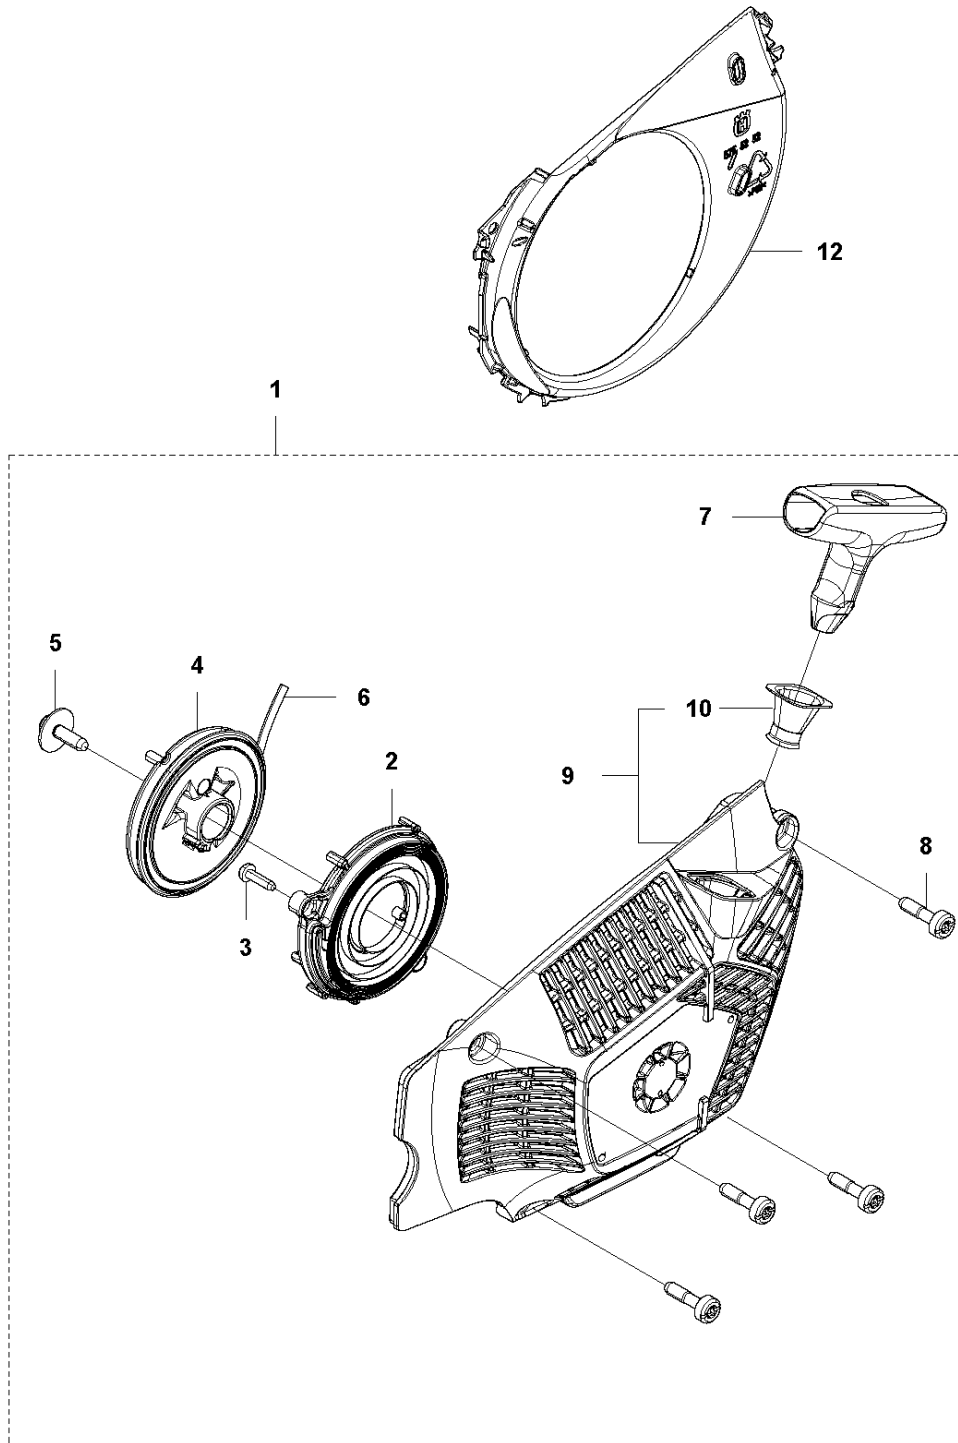

M 565
STARTER

STARTER

565 2018-10

Ref	Part No	Description	Remark	QTY	KIT
1	575 52 76-02	STARTER HOUSING		1	
2	505 15 79-02	SPRING CASSETTE ASSY		1	1
3	525 88 74-01	SCREW CITXPANT		2	1
4	505 15 81-01	STARTER PULLEY ASSY		1	1
5	576 35 66-01	SCREW ITXSCT		1	1
6	505 30 51-25	STARTER CORD		1	1
7	537 23 25-01	STARTER HANDLE		1	1
8	525 82 45-01	SCREW CITXPANMO		4	1
9	575 52 58-01	STARTER HOUSING		1	1
10	537 28 32-01	REINFORCEMENT SLEEVE		1	1
11	575 39 64-03	DECAL		1	
12	575 52 52-01	BAFFLE		1