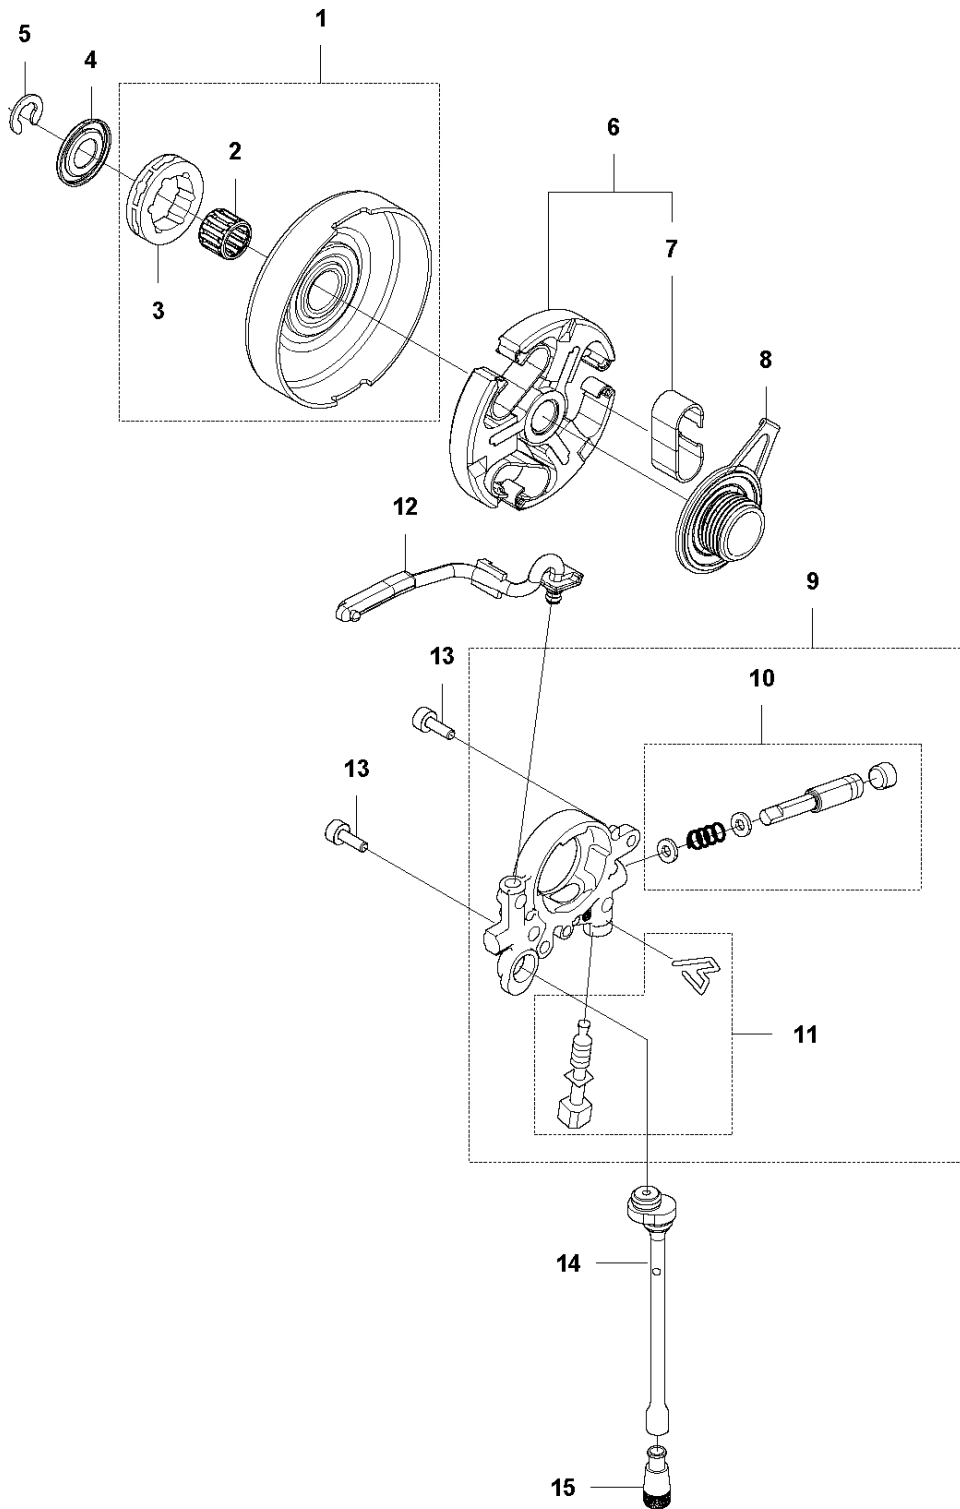

## CHAIN BRAKE

572 XP/XPG 2018-10

Ref	Part No	Description	Remark	QTY KIT
1	576 13 96-01	HAND GUARD		1
2	590 10 53-01	HAND GUARD	KIT - Screws and Bushings	1
3	590 11 02-01	CHAIN BRAKE		1
4	590 10 56-01	KNEE JOINT		1
5	503 75 22-02	BRAKE BAND ASSY		1
6	574 82 56-01	COVER		1
7	582 21 33-01	SCREW		3

**A2** 572 XP/XPG  
CLUTCH COVER

## CLUTCH COVER

572 XP/XPG 2018-10

Ref	Part No	Description	Remark	QTY KIT	
1	594 90 78-01	CLUTCH COVER ASSY	Wrap	1	
1	575 23 59-03	CLUTCH COVER ASSY		1	
2	537 17 26-03	CLUTCH COVER	Wrap	1	1
2	575 23 63-01	CLUTCH COVER		1	1
3	537 17 41-01	CHIP GUARD	Wrap	1	1
3	575 23 64-01	CHIP GUARD		1	1
4	526 22 18-01	SCREW CITXPANT	Wrap	4	1
4	526 22 18-01	SCREW CITXPANT		3	1
5	537 04 34-01	CHAIN GUIDE	Wrap	1	1
5	501 51 72-01	CHAIN GUIDE		1	1
6	537 01 68-01	COVER	Wrap	1	1
6	576 42 43-01	COVER		1	1
7	503 22 00-01	HEXAGON NUT	Wrap	2	1
7	505 19 73-01	NUT		2	1
8	537 03 38-03	LABEL	Wrap	1	1
9	590 10 47-01	CHAIN TENSIONER KIT		1	1
10	590 10 48-01	WORM SCREW		1	1
11	590 10 51-01	WORM WHEEL		1	1

## CLUTCH &amp; OIL PUMP

572 XP/XPG 2018-10

Ref	Part No	Description	Remark	QTY	KIT
1	577 60 38-01	CLUTCH DRUM ASSY		1	
2	503 43 20-01	NEEDLE HOLDER		1	1
3	501 59 80-02	RIM		1	1
4	503 75 24-01	WASHER		1	
5	503 27 21-01	E-CLIP		1	
6	586 79 84-03	CLUTCH ASSY		1	
7	537 36 06-01	CLUTCH SPRING		3	6
8	582 27 01-08	PUMP PINION		1	
9	589 02 84-01	OIL PUMP ASSY		1	
10	590 11 97-01	PUMP PISTON		1	9
11	590 12 01-01	OIL PUMP		1	9
12	576 98 74-01	OIL PRESSURE HOSE		1	
13	526 81 81-01	SCREW ITXSCM		2	
14	594 09 32-01	OIL HOSE		1	
15	501 54 41-02	OIL SCREEN		1	