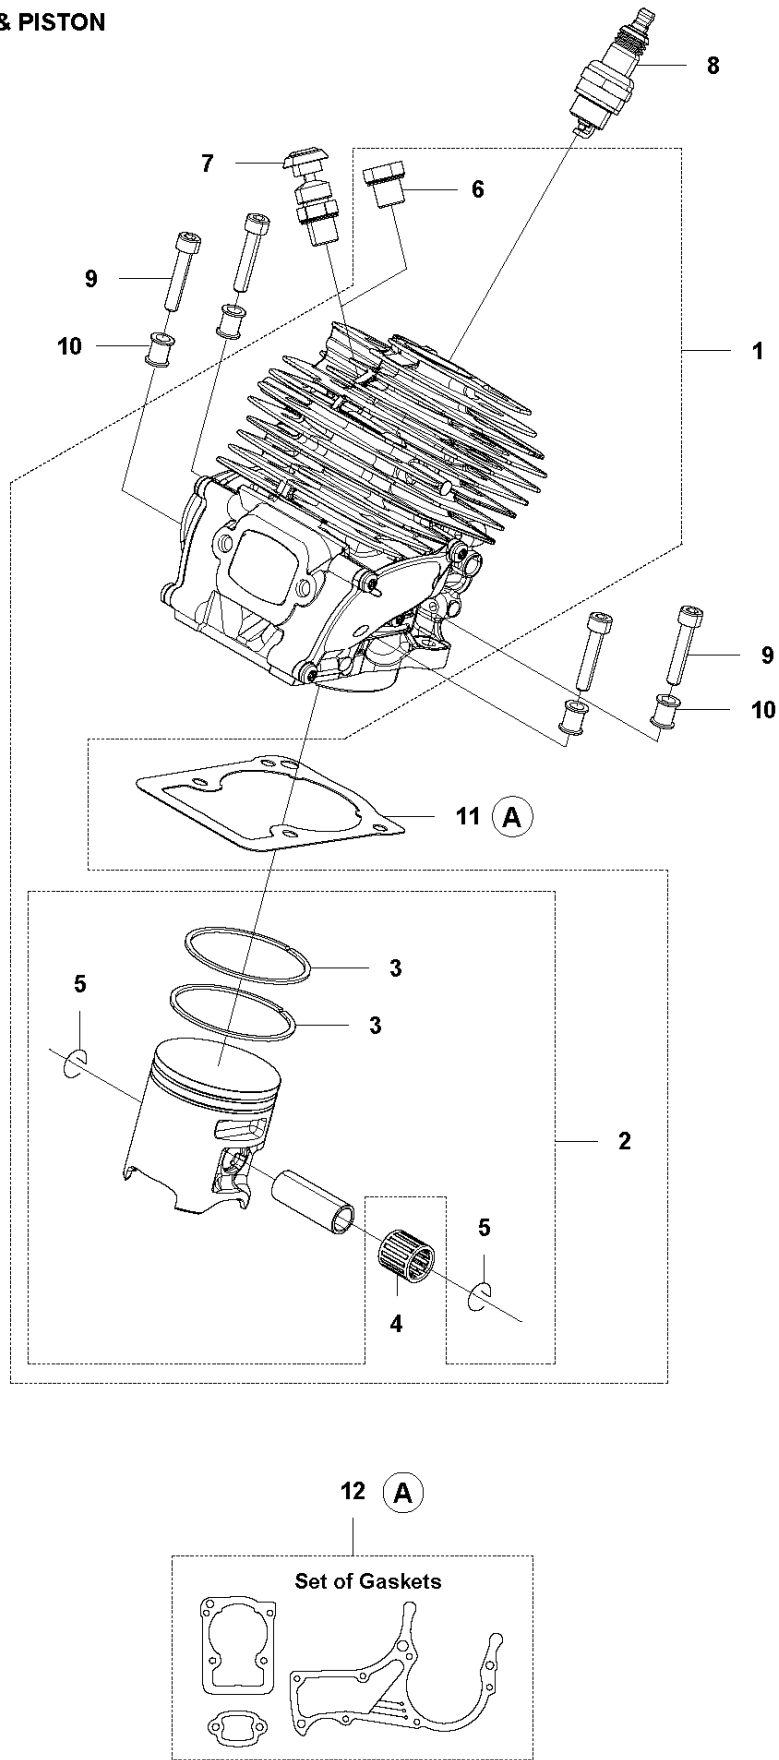

## CLUTCH COVER

572 XP/XPG 2018-10

Ref	Part No	Description	Remark	QTY KIT	
1	594 90 78-01	CLUTCH COVER ASSY	Wrap	1	
1	575 23 59-03	CLUTCH COVER ASSY		1	
2	537 17 26-03	CLUTCH COVER	Wrap	1	1
2	575 23 63-01	CLUTCH COVER		1	1
3	537 17 41-01	CHIP GUARD	Wrap	1	1
3	575 23 64-01	CHIP GUARD		1	1
4	526 22 18-01	SCREW CITXPANT	Wrap	4	1
4	526 22 18-01	SCREW CITXPANT		3	1
5	537 04 34-01	CHAIN GUIDE	Wrap	1	1
5	501 51 72-01	CHAIN GUIDE		1	1
6	537 01 68-01	COVER	Wrap	1	1
6	576 42 43-01	COVER		1	1
7	503 22 00-01	HEXAGON NUT	Wrap	2	1
7	505 19 73-01	NUT		2	1
8	537 03 38-03	LABEL	Wrap	1	1
9	590 10 47-01	CHAIN TENSIONER KIT		1	1
10	590 10 48-01	WORM SCREW		1	1
11	590 10 51-01	WORM WHEEL		1	1

## CLUTCH &amp; OIL PUMP

572 XP/XPG 2018-10

Ref	Part No	Description	Remark	QTY	KIT
1	577 60 38-01	CLUTCH DRUM ASSY		1	
2	503 43 20-01	NEEDLE HOLDER		1	1
3	501 59 80-02	RIM		1	1
4	503 75 24-01	WASHER		1	
5	503 27 21-01	E-CLIP		1	
6	586 79 84-03	CLUTCH ASSY		1	
7	537 36 06-01	CLUTCH SPRING		3	6
8	582 27 01-08	PUMP PINION		1	
9	589 02 84-01	OIL PUMP ASSY		1	
10	590 11 97-01	PUMP PISTON		1	9
11	590 12 01-01	OIL PUMP		1	9
12	576 98 74-01	OIL PRESSURE HOSE		1	
13	526 81 81-01	SCREW ITXSCM		2	
14	594 09 32-01	OIL HOSE		1	
15	501 54 41-02	OIL SCREEN		1	

**C** 572 XP  
CYLINDER COVER

CYLINDER COVER

572 XP/XPG 2018-10

Ref	Part No	Description	Remark	QTY KIT
1	579 79 87-01	CYLINDER COVER		1

**D** 572 XP  
CYLINDER & PISTON

## CYLINDER PISTON

572 XP/XPG 2018-10

Ref	Part No	Description	Remark	QTY	KIT
1	590 15 03-01	CYLINDER ASSY	572	1	
2	576 62 67-04	PISTON ASSY		1	1
3	576 62 74-01	PISTON RING		2	2
4	577 57 24-01	NEEDLE BEARING		1	1
5	737 43 12-00	SNAP RING		2	2
6	503 55 22-01	PLUG		1	1
7	584 28 87-01	DECOMPRESSION VALVE		1	
8	503 23 51-11	SPARK PLUG		1	
9	501 81 12-02	SCREW ITXSCM		4	
10	589 52 79-01	SLEEVE		4	
11	577 23 98-01	GASKET		1	12
12	578 86 47-01	GASKET KIT		1	