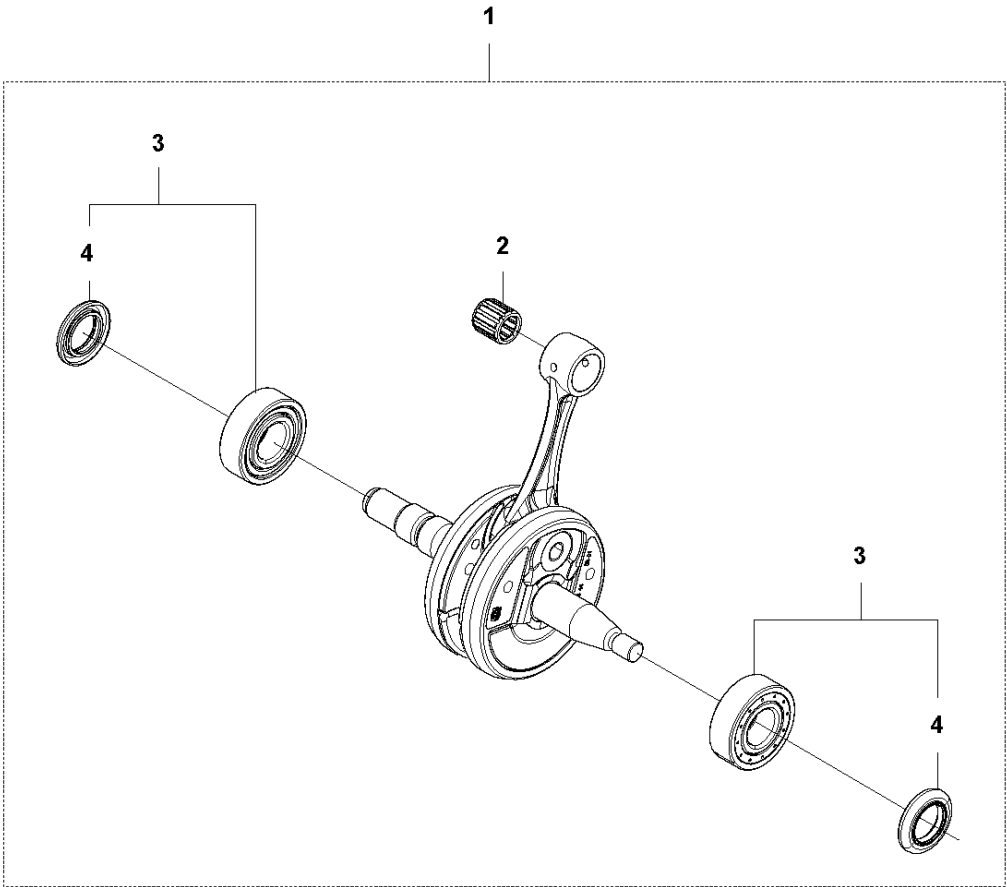

E 572 XP
CRANKSHAFT

CRANKSHAFT

572 XP/XPG 2018-10

Ref	Part No	Description	Remark	QTY	KIT
1	577 60 74-01	CRANKSHAFT ASSY		1	
2	577 57 24-01	NEEDLE BEARING		1	1
3	587 29 34-01	BALL BEARING		2	1
4	582 81 26-01	RADIAL SEAL		2	3