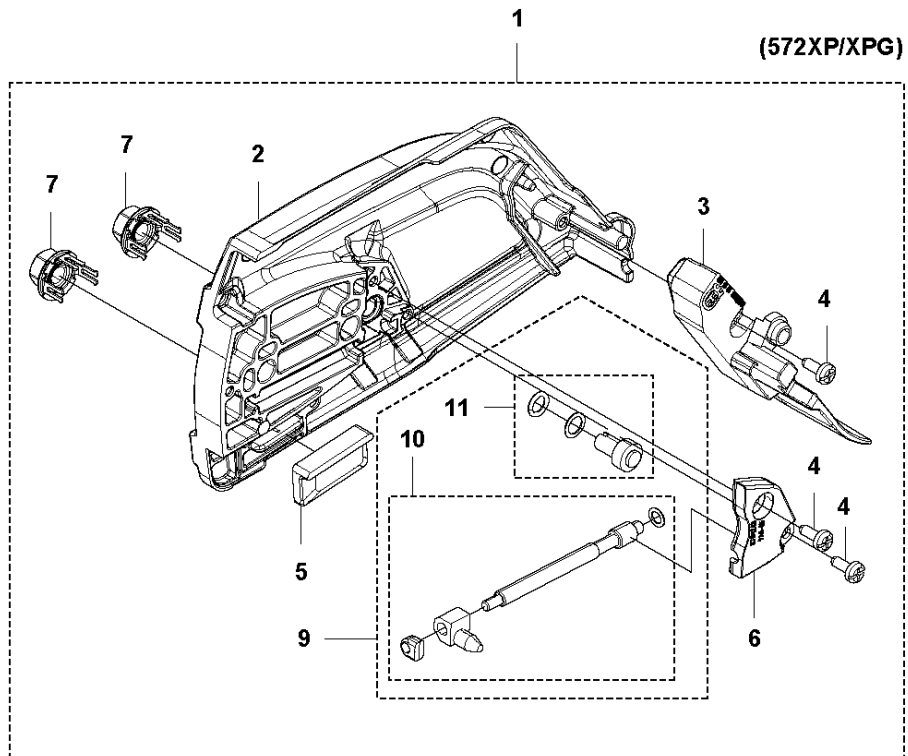

A2 572 XP/XPG
CLUTCH COVER

CLUTCH COVER

572 XP/XPG 2018-10

Ref	Part No	Description	Remark	QTY KIT	
1	594 90 78-01	CLUTCH COVER ASSY	Wrap	1	
1	575 23 59-03	CLUTCH COVER ASSY		1	
2	537 17 26-03	CLUTCH COVER	Wrap	1	1
2	575 23 63-01	CLUTCH COVER		1	1
3	537 17 41-01	CHIP GUARD	Wrap	1	1
3	575 23 64-01	CHIP GUARD		1	1
4	526 22 18-01	SCREW CITXPANT	Wrap	4	1
4	526 22 18-01	SCREW CITXPANT		3	1
5	537 04 34-01	CHAIN GUIDE	Wrap	1	1
5	501 51 72-01	CHAIN GUIDE		1	1
6	537 01 68-01	COVER	Wrap	1	1
6	576 42 43-01	COVER		1	1
7	503 22 00-01	HEXAGON NUT	Wrap	2	1
7	505 19 73-01	NUT		2	1
8	537 03 38-03	LABEL	Wrap	1	1
9	590 10 47-01	CHAIN TENSIONER KIT		1	1
10	590 10 48-01	WORM SCREW		1	1
11	590 10 51-01	WORM WHEEL		1	1