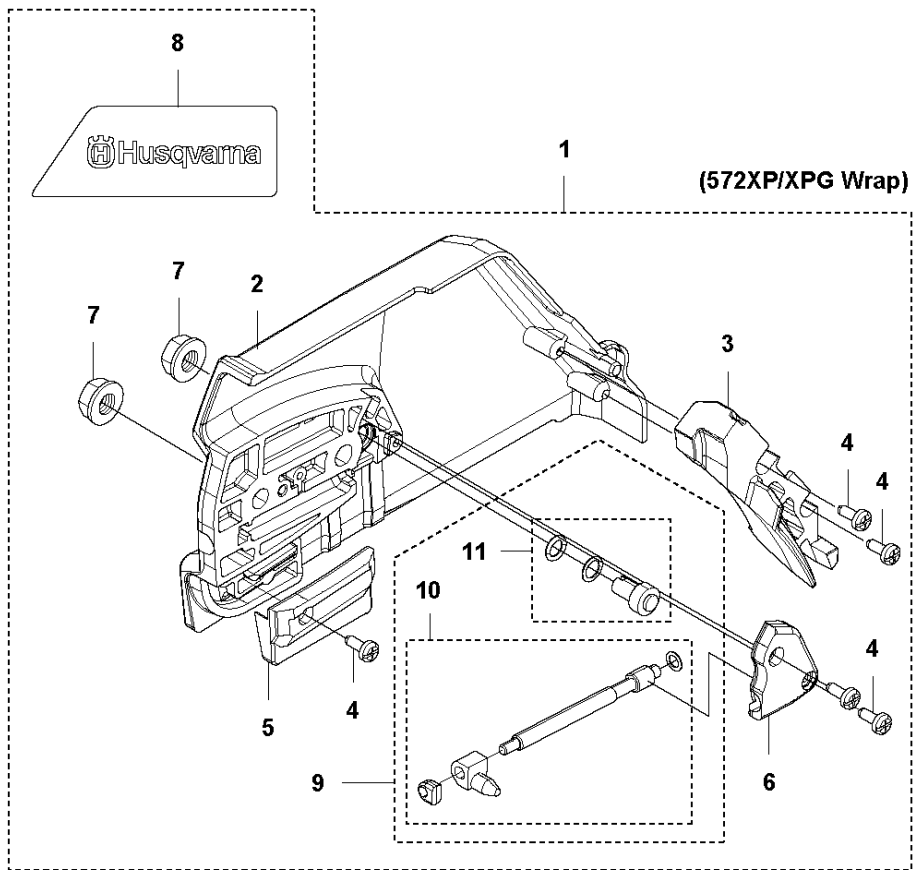

A2 572 XP/XPG
CLUTCH COVER

CLUTCH COVER

572 XP/XPG 2018-10

Ref	Part No	Description	Remark	QTY KIT	
1	594 90 78-01	CLUTCH COVER ASSY	Wrap	1	
1	575 23 59-03	CLUTCH COVER ASSY		1	
2	537 17 26-03	CLUTCH COVER	Wrap	1	1
2	575 23 63-01	CLUTCH COVER		1	1
3	537 17 41-01	CHIP GUARD	Wrap	1	1
3	575 23 64-01	CHIP GUARD		1	1
4	526 22 18-01	SCREW CITXPANT	Wrap	4	1
4	526 22 18-01	SCREW CITXPANT		3	1
5	537 04 34-01	CHAIN GUIDE	Wrap	1	1
5	501 51 72-01	CHAIN GUIDE		1	1
6	537 01 68-01	COVER	Wrap	1	1
6	576 42 43-01	COVER		1	1
7	503 22 00-01	HEXAGON NUT	Wrap	2	1
7	505 19 73-01	NUT		2	1
8	537 03 38-03	LABEL	Wrap	1	1
9	590 10 47-01	CHAIN TENSIONER KIT		1	1
10	590 10 48-01	WORM SCREW		1	1
11	590 10 51-01	WORM WHEEL		1	1