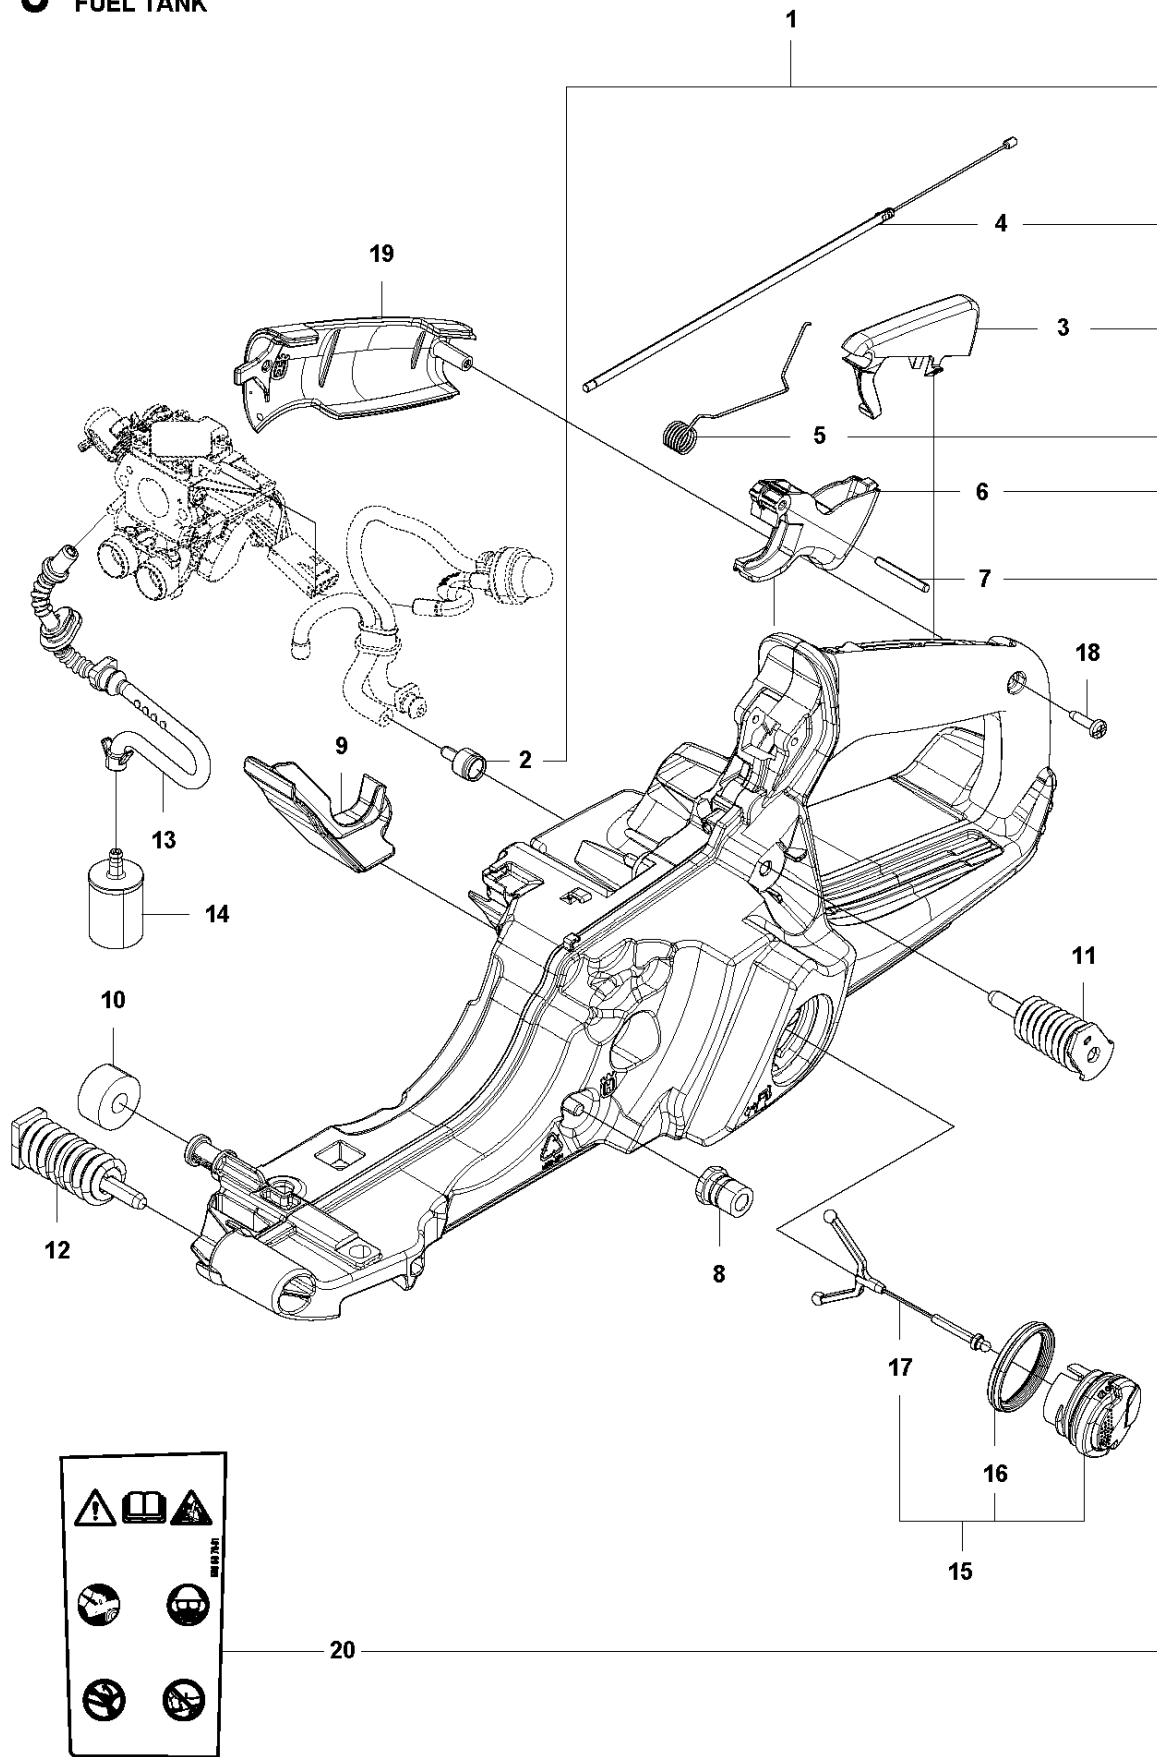

J 572 XP
FUEL TANK

FUEL TANK

572 XP/XPG 2018-10

Ref	Part No	Description	Remark	QTY	KIT
1	578 20 07-01	FUEL TANK ASSY		1	
2	501 15 29-01	TANK VENT ASSY		1	1
3	537 20 84-01	THROTTLE LOCKOUT		1	1
4	576 16 28-02	THROTTLE CABLE ASSY		1	1
5	544 09 99-01	SPRING		1	1
6	576 95 67-01	THROTTLE		1	1
7	720 18 25-20	PARALLEL PIN		1	1
8	501 00 76-01	LATERAL SUPPORT		1	
9	575 01 02-01	WEAR PROTECTION		1	
10	523 08 55-01	DEFLECTION LIMITER		1	
11	577 06 27-02	ANTIVIBRATION ELEMENT		1	
11	577 06 27-01	ANTIVIBRATION ELEMENT	Hard	1	
12	503 85 41-04	ANTIVIBRATION ELEMENT		1	
12	503 85 41-03	ANTIVIBRATION ELEMENT	Hard	1	
13	577 50 41-01	FUEL HOSE		1	
14	503 44 32-01	FUEL FILTER		1	
15	522 62 00-03	TANK CAP ASSY		1	
16	589 24 11-01	GASKET		1	15
17	503 57 89-01	HOLDER		1	15
18	525 88 74-02	SCREW CITXPANT		1	
19	537 20 56-01	COVER	H572 XP	1	
19	589 69 89-01	HANDLE INSERT	H572 XPG	1	
20	590 56 70-01	DECAL		1	1