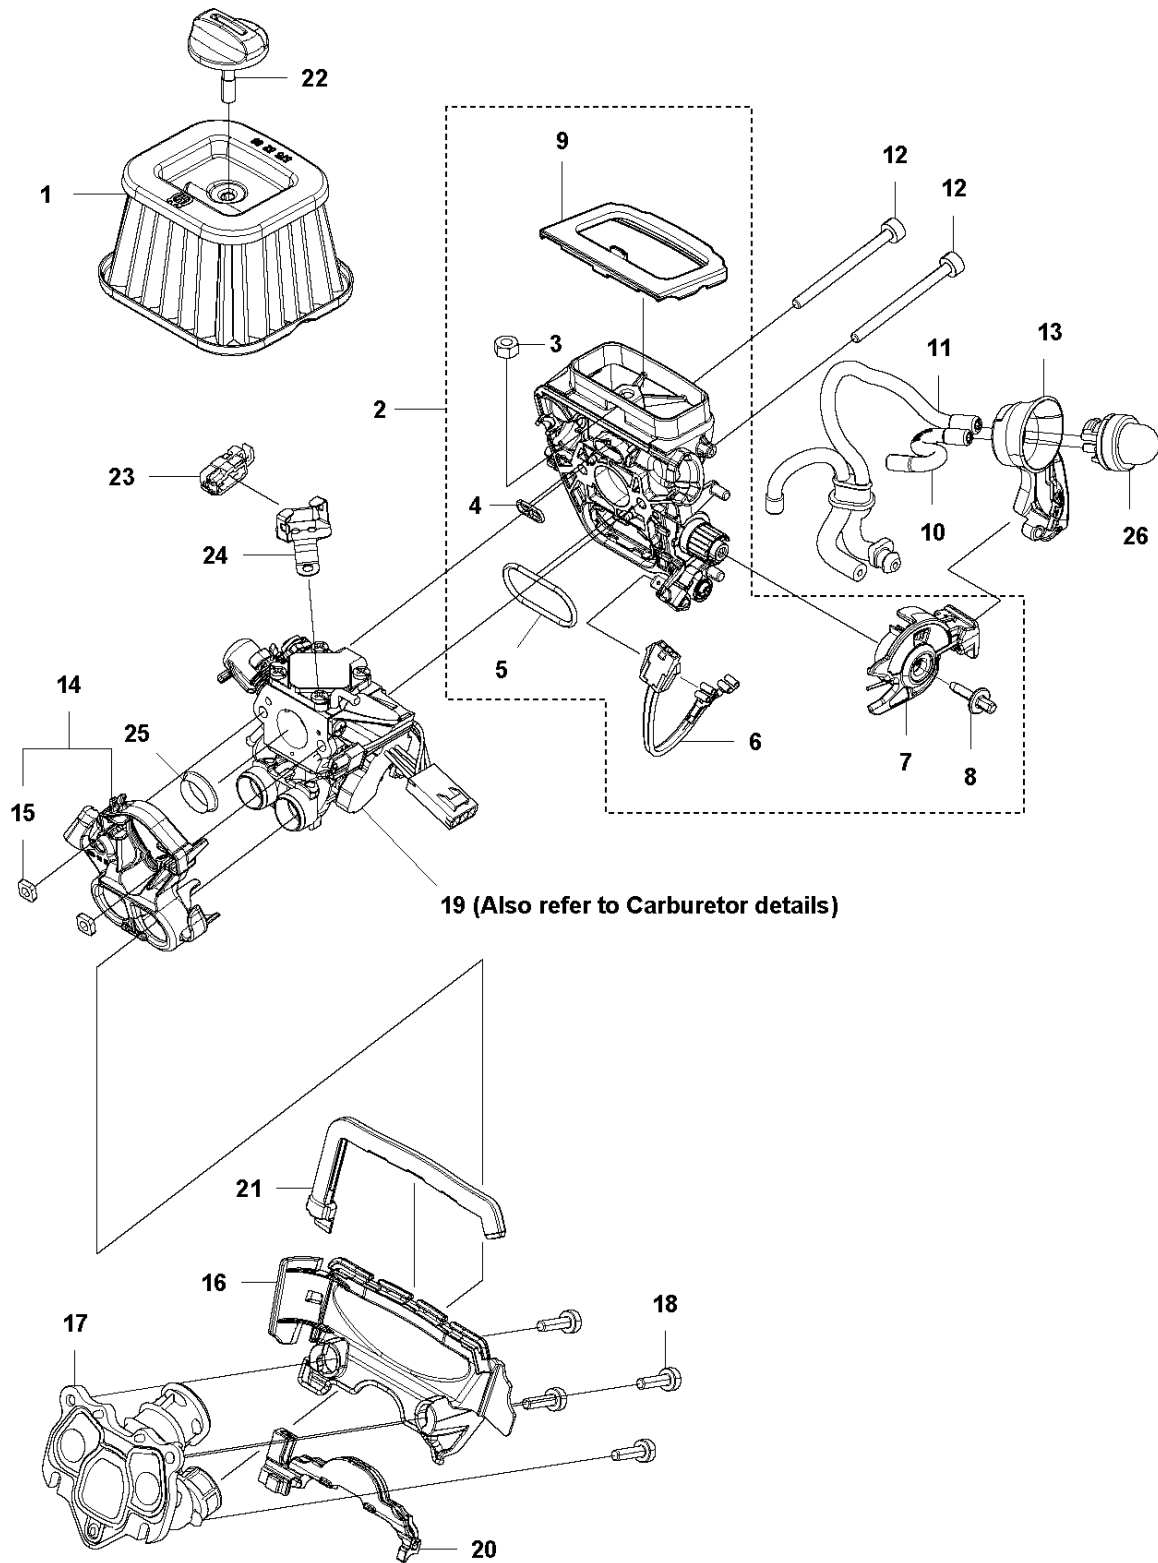

G1 572 XP
CARBURETOR & AIRFILTER

CARBURETOR & AIR FILTER

572 XP/XPG 2018-10

Ref	Part No	Description	Remark	QTY	KIT
1	575 52 66-01	AIR FILTER ASSY	HD Non Woven	1	
1	575 52 66-02	AIR FILTER ASSY	HD 25 microns	1	
1	575 52 66-03	AIR FILTER ASSY	HD 64 microns	1	
2	577 41 90-05	INLET ELBOW	Std	1	
2	577 41 90-06	INLET ELBOW	Heated	1	
3	731 23 14-01	HEXAGON NUT		1	2
4	525 61 92-01	SEALING		1	2
5	525 61 90-01	SEALING		1	2
6	577 53 64-02	WIRING ASSY		1	2
7	510 01 72-02	CHOKE CONTROL ASSY		1	2
8	505 15 62-01	SCREW		1	2
9	589 37 84-01	SEALING		1	2
10	523 05 68-01	FUEL HOSE		1	
11	525 34 43-03	FUEL HOSE		1	
12	581 14 31-01	SCREW ITXSCFM		2	
13	525 58 81-01	SEALING		1	
14	505 16 52-02	FLANGE		1	
15	503 22 65-03	SQUARE NUT		2	14
16	501 18 20-01	BAFFLE		1	
17	575 23 53-01	INLET PIPE	Std	1	
17	575 23 53-02	INLET PIPE	Winter	1	
18	526 81 81-01	SCREW ITXSCM		4	
19	591 15 83-01	CARBURETTOR KIT	572	1	
20	582 17 95-01	SEALING		1	
21	590 05 95-01	SEALING		1	
22	537 21 32-05	KNOB		1	
23	589 34 07-01	CONTACT CLAMP		1	
24	589 34 06-01	RETAINER		1	
25	582 02 51-01	SUPPORT SLEEVE		1	
26	503 93 66-01	PURGE		1