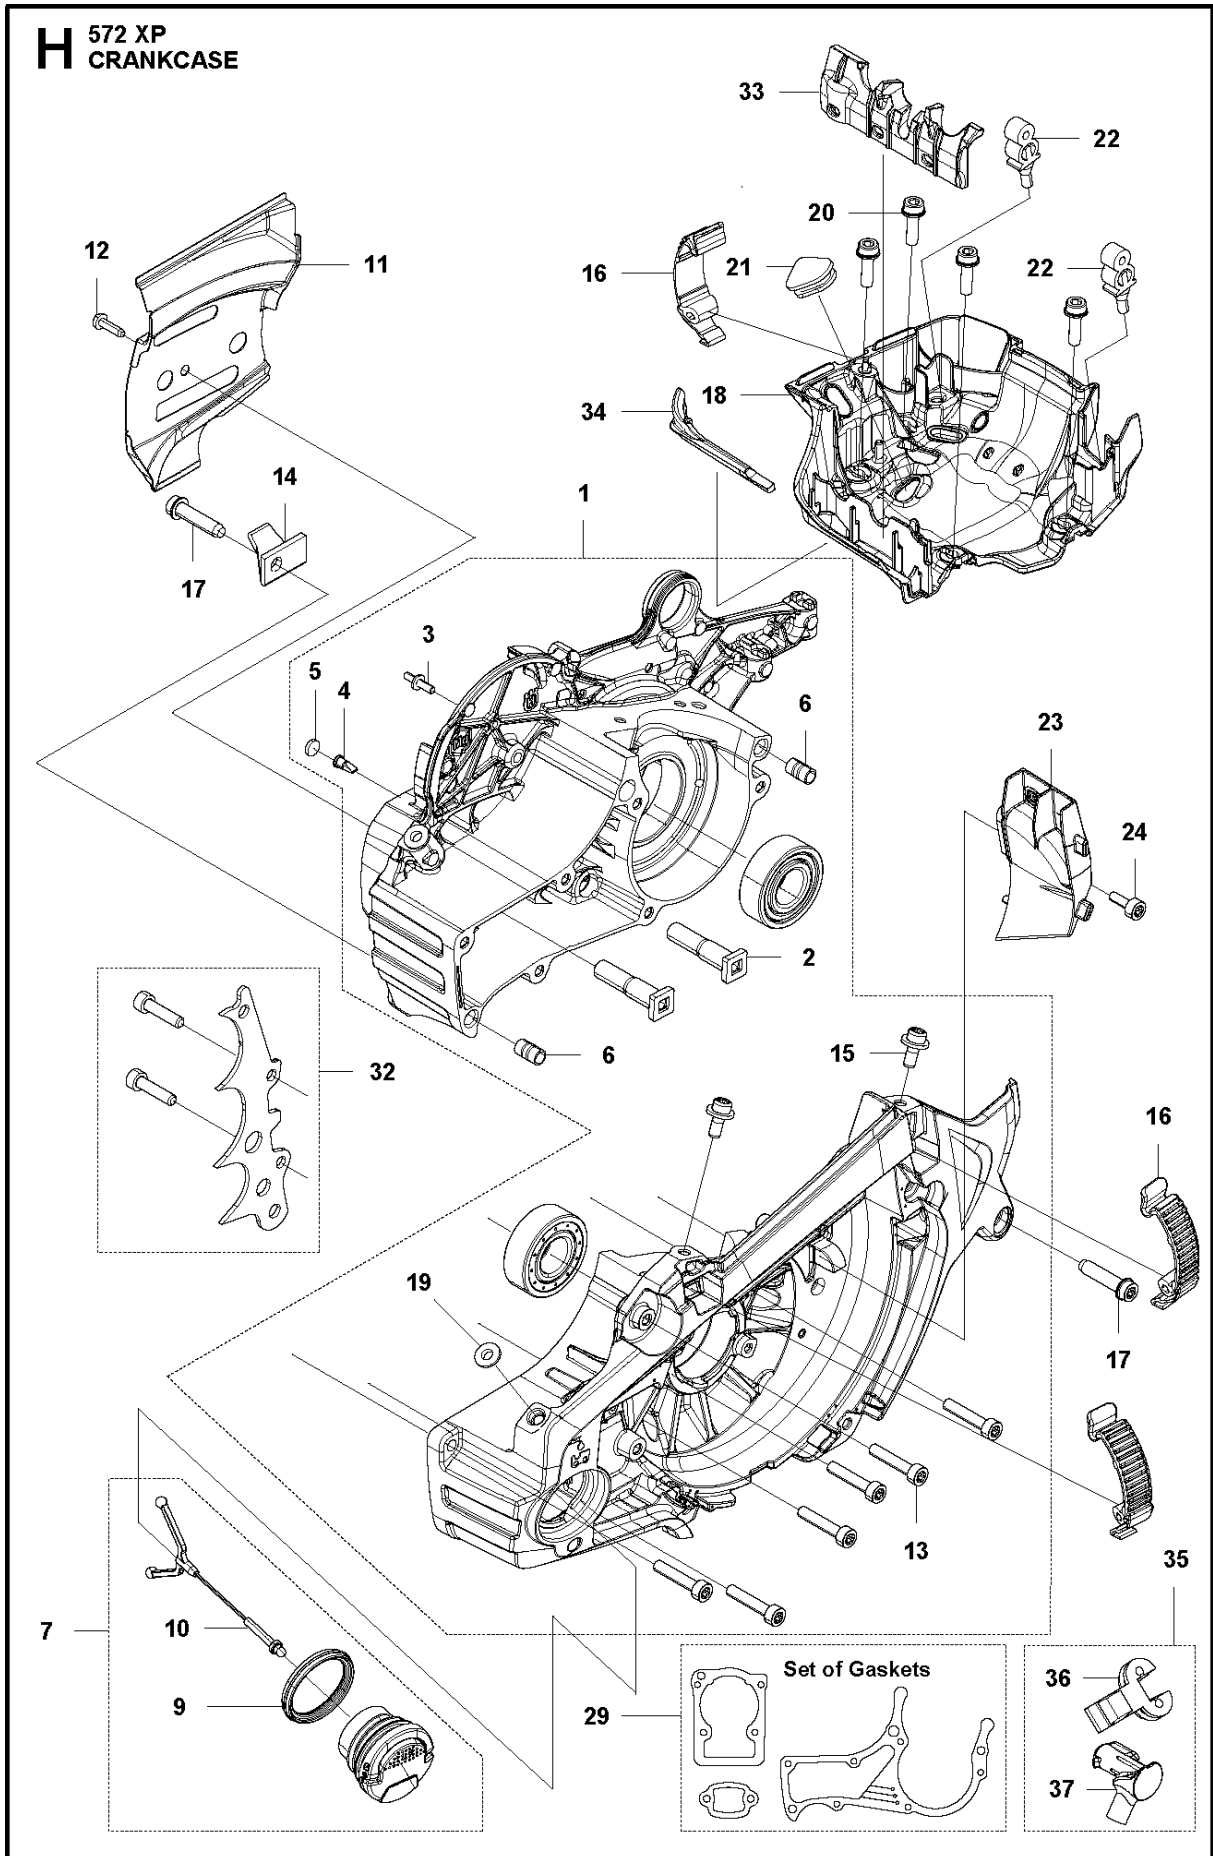

H 572 XP
CRANKCASE

CRANKCASE

572 XP/XPG 2018-10

Ref	Part No	Description	Remark	QTY	KIT
1	590 19 56-01	CRANKCASE ASSY	572	1	
2	537 05 13-01	BAR BOLT		2	1
3	537 20 30-01	PIN KNEE-JOINT		1	1
4	530 02 61-19	CHECK VALVE		1	1
5	537 40 35-01	FILTER		1	1
6	501 27 08-01	GUIDE BUSHING		2	1
7	522 62 00-03	TANK CAP ASSY		1	
9	589 24 11-01	GASKET		1	7
10	503 57 89-01	HOLDER		1	7
11	575 61 63-01	CHAIN GUIDE PLATE		1	
12	526 22 18-01	SCREW CITXPANT		1	
13	575 84 11-04	SCREW ITXSCM		6	
14	537 37 79-02	CHAIN CATCHER		1	
15	525 82 44-01	SCREW ITXSCM		2	
16	503 89 47-03	SNAP LOCKING		3	
17	525 79 81-03	SCREW ITXSCFT		2	
18	582 17 93-01	CARBURETTOR AREA BASE		1	
19	583 09 84-01	FIXING WASHER		1	1
20	525 75 52-02	SCREW ITXSCFM		4	
21	581 55 92-01	BELLOWS		1	
22	503 86 93-01	SUPPORT	Mounting	2	
23	589 34 05-01	AIR NOZZLE		1	
24	574 35 35-05	SCREW ITXSCM		1	
29	578 86 47-01	GASKET KIT		1	
32	590 26 10-02	SPIKE	Kit - Inner Std	1	
33	582 17 96-01	SEALING		1	
34	589 34 90-01	SEALING		1	
35	590 26 11-01	GROMMET		1	
36	582 15 71-01	GROMMET		1	35
37	589 52 77-01	GROMMET		1	35