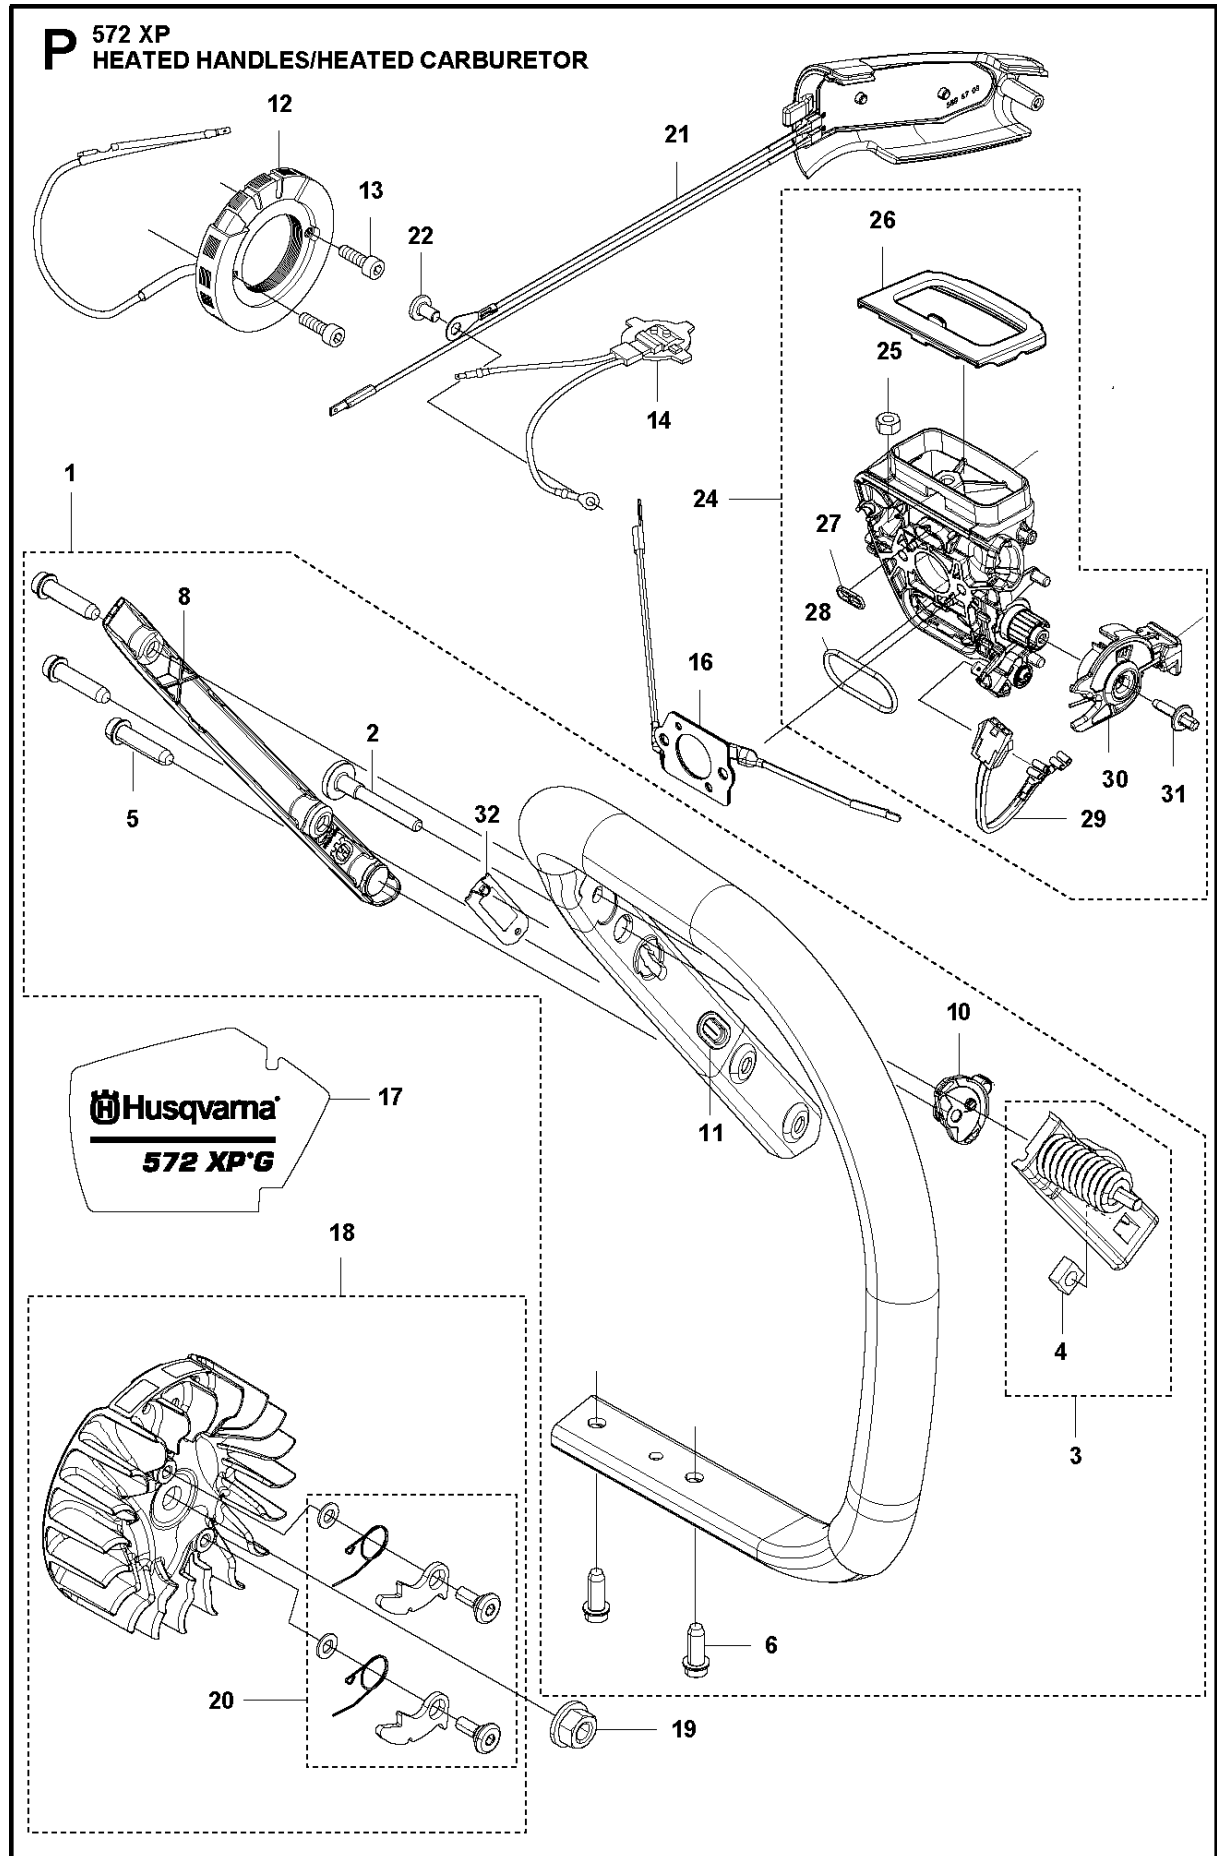

HEATED HANDLES

572 XP/XPG 2018-10

Ref	Part No	Description	Remark	QTY	KIT
1	579 48 43-02	FRONT HANDLE ASSY		1	
2	504 06 45-01	SCREW ITXPANM		1	1
3	589 69 91-01	ANTIVIBRATION ELEMENT		1	
3	589 69 91-02	ANTIVIBRATION ELEMENT	Hard	1	
4	503 22 66-01	SQUARE NUT		1	3
5	525 79 81-03	SCREW ITXSCFT		3	1
6	525 75 51-01	SCREW ITXSCFM		2	1
8	582 65 42-01	COVER		1	1
10	537 25 25-01	CONTACT PLATE		1	
11	537 08 83-01	GROMMET		1	1
12	590 68 81-01	GENERATOR STATOR		1	
13	526 81 81-02	SCREW ITXSCM		2	
14	590 68 83-01	THERMOSTAT ASSY		1	
16	588 16 86-01	FOIL ELEMENT		1	
17	575 39 64-02	DECAL		1	
18	590 28 12-02	FLYWHEEL ASSY		1	
19	503 22 04-01	NUT		1	
20	590 28 13-01	PAWL		1	
21	589 69 89-01	HANDLE INSERT		1	
22	526 22 18-01	SCREW CITXPANT		1	
24	577 41 90-06	INLET ELBOW	Heated	1	
25	731 23 14-01	HEXAGON NUT		1	24
26	589 37 84-01	SEALING		1	24
27	525 61 92-01	SEALING		1	24
28	525 61 90-01	SEALING		1	24
29	577 53 64-02	WIRING ASSY		1	24
30	510 01 72-02	CHOKE CONTROL ASSY		1	24
31	505 15 62-01	SCREW		1	24
32	590 46 91-01	PROTECTION		1	1