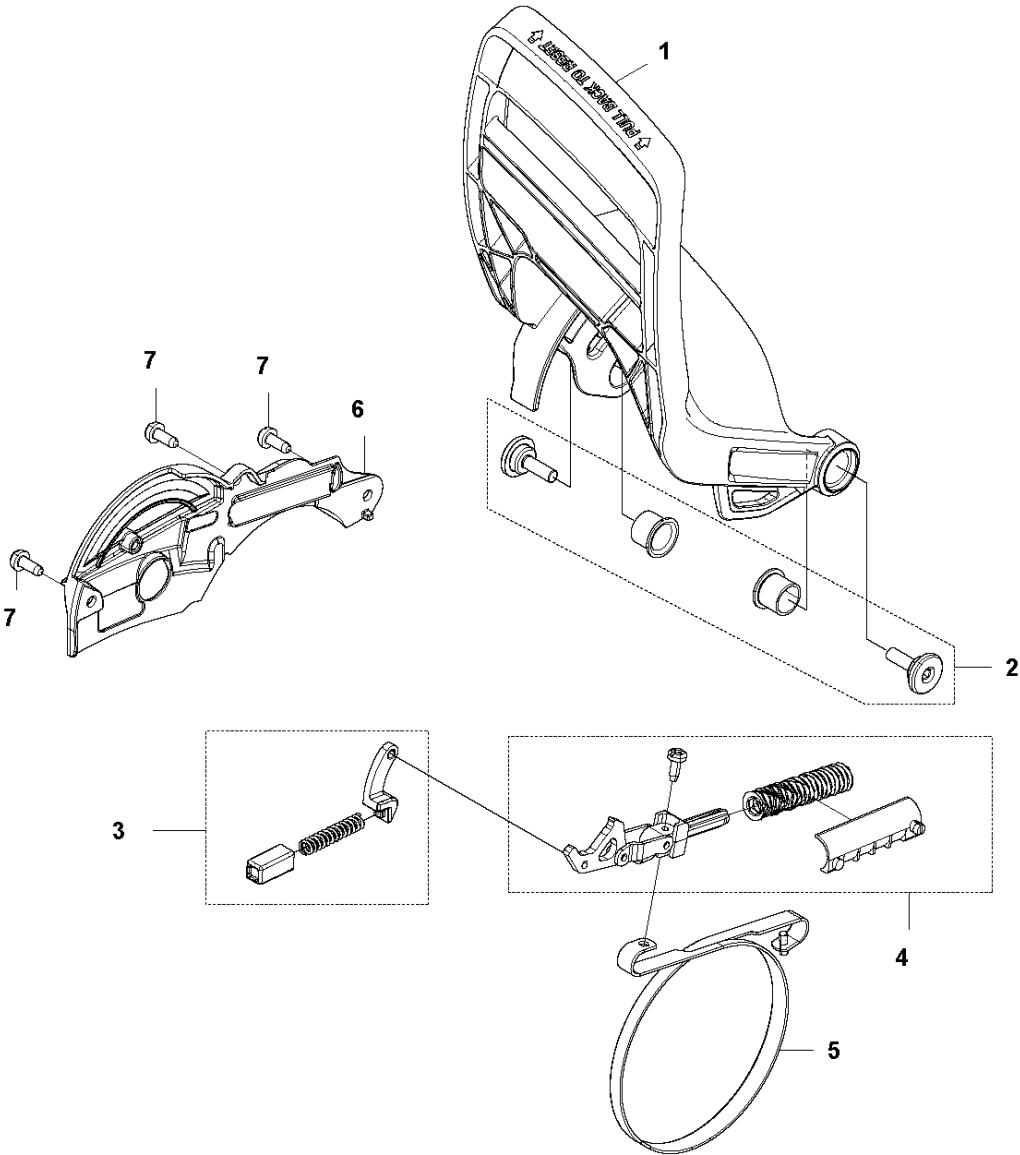

# SPARE PARTS LIST

CHAIN SAWS

572 XP/XPG 2018-10

**A1** 572 XP  
CHAIN BRAKE

## CHAIN BRAKE

572 XP/XPG 2018-10

Ref	Part No	Description	Remark	QTY KIT
1	576 13 96-01	HAND GUARD		1
2	590 10 53-01	HAND GUARD	KIT - Screws and Bushings	1
3	590 11 02-01	CHAIN BRAKE		1
4	590 10 56-01	KNEE JOINT		1
5	503 75 22-02	BRAKE BAND ASSY		1
6	574 82 56-01	COVER		1
7	582 21 33-01	SCREW		3

## CLUTCH COVER

572 XP/XPG 2018-10

Ref	Part No	Description	Remark	QTY KIT	
1	594 90 78-01	CLUTCH COVER ASSY	Wrap	1	
1	575 23 59-03	CLUTCH COVER ASSY		1	
2	537 17 26-03	CLUTCH COVER	Wrap	1	1
2	575 23 63-01	CLUTCH COVER		1	1
3	537 17 41-01	CHIP GUARD	Wrap	1	1
3	575 23 64-01	CHIP GUARD		1	1
4	526 22 18-01	SCREW CITXPANT	Wrap	4	1
4	526 22 18-01	SCREW CITXPANT		3	1
5	537 04 34-01	CHAIN GUIDE	Wrap	1	1
5	501 51 72-01	CHAIN GUIDE		1	1
6	537 01 68-01	COVER	Wrap	1	1
6	576 42 43-01	COVER		1	1
7	503 22 00-01	HEXAGON NUT	Wrap	2	1
7	505 19 73-01	NUT		2	1
8	537 03 38-03	LABEL	Wrap	1	1
9	590 10 47-01	CHAIN TENSIONER KIT		1	1
10	590 10 48-01	WORM SCREW		1	1
11	590 10 51-01	WORM WHEEL		1	1