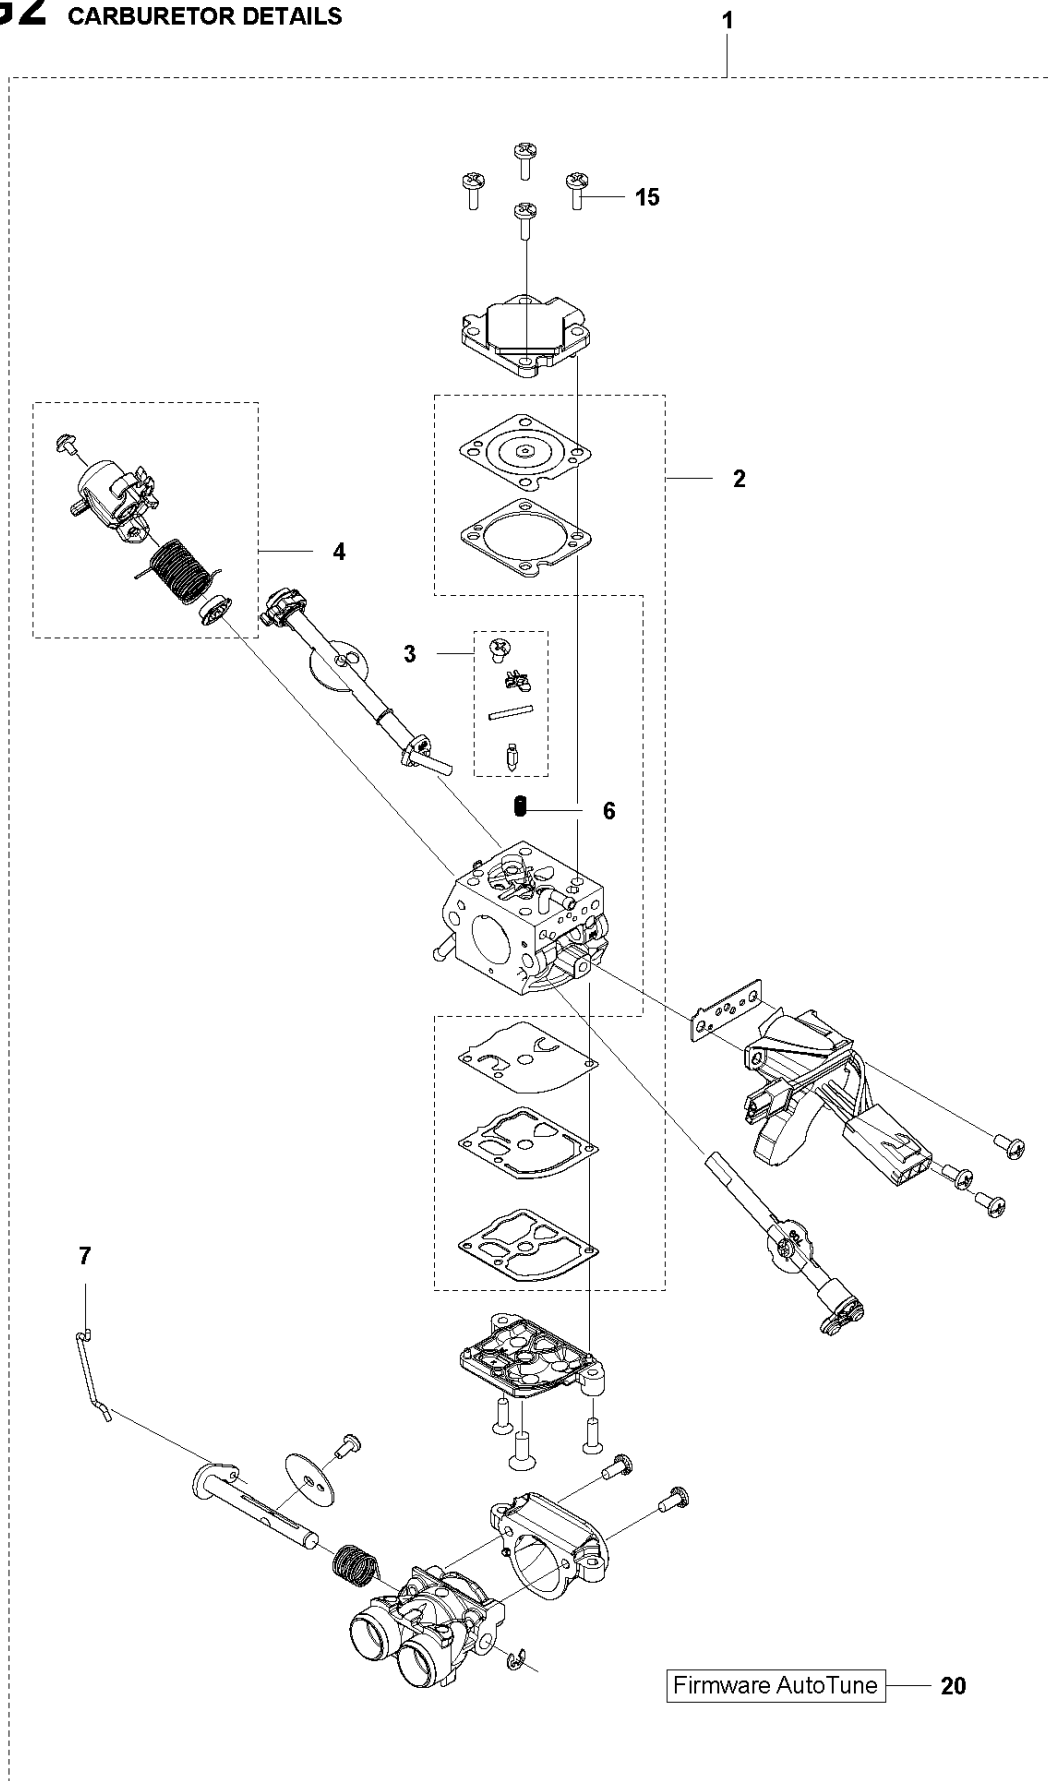

## CARBURETOR &amp; AIR FILTER

572 XP/XPG 2018-10

Ref	Part No	Description	Remark	QTY	KIT
1	575 52 66-01	AIR FILTER ASSY	HD Non Woven	1	
1	575 52 66-02	AIR FILTER ASSY	HD 25 microns	1	
1	575 52 66-03	AIR FILTER ASSY	HD 64 microns	1	
2	577 41 90-05	INLET ELBOW	Std	1	
2	577 41 90-06	INLET ELBOW	Heated	1	
3	731 23 14-01	HEXAGON NUT		1	2
4	525 61 92-01	SEALING		1	2
5	525 61 90-01	SEALING		1	2
6	577 53 64-02	WIRING ASSY		1	2
7	510 01 72-02	CHOKE CONTROL ASSY		1	2
8	505 15 62-01	SCREW		1	2
9	589 37 84-01	SEALING		1	2
10	523 05 68-01	FUEL HOSE		1	
11	525 34 43-03	FUEL HOSE		1	
12	581 14 31-01	SCREW ITXSCFM		2	
13	525 58 81-01	SEALING		1	
14	505 16 52-02	FLANGE		1	
15	503 22 65-03	SQUARE NUT		2	14
16	501 18 20-01	BAFFLE		1	
17	575 23 53-01	INLET PIPE	Std	1	
17	575 23 53-02	INLET PIPE	Winter	1	
18	526 81 81-01	SCREW ITXSCM		4	
19	591 15 83-01	CARBURETTOR KIT	572	1	
20	582 17 95-01	SEALING		1	
21	590 05 95-01	SEALING		1	
22	537 21 32-05	KNOB		1	
23	589 34 07-01	CONTACT CLAMP		1	
24	589 34 06-01	RETAINER		1	
25	582 02 51-01	SUPPORT SLEEVE		1	
26	503 93 66-01	PURGE		1	

## CARBURETOR DETAILS

572 XP/XPG 2018-10

Ref	Part No	Description	Remark	QTY	KIT
1	591 15 83-01	CARBURETTOR KIT	572	1	
2	522 51 89-01	KIT	GASKET KIT	1	1
3	590 19 15-01	CARBURETTOR	Metering Kit	1	1
4	590 19 16-01	CARBURETTOR	Throttle Lever Kit	1	1
6	537 38 34-01	SPRING		1	1
7	522 51 79-01	ROD		1	1
15	522 54 51-01	SCREW		4	
20	-	TBD	Download from your local support site	1	