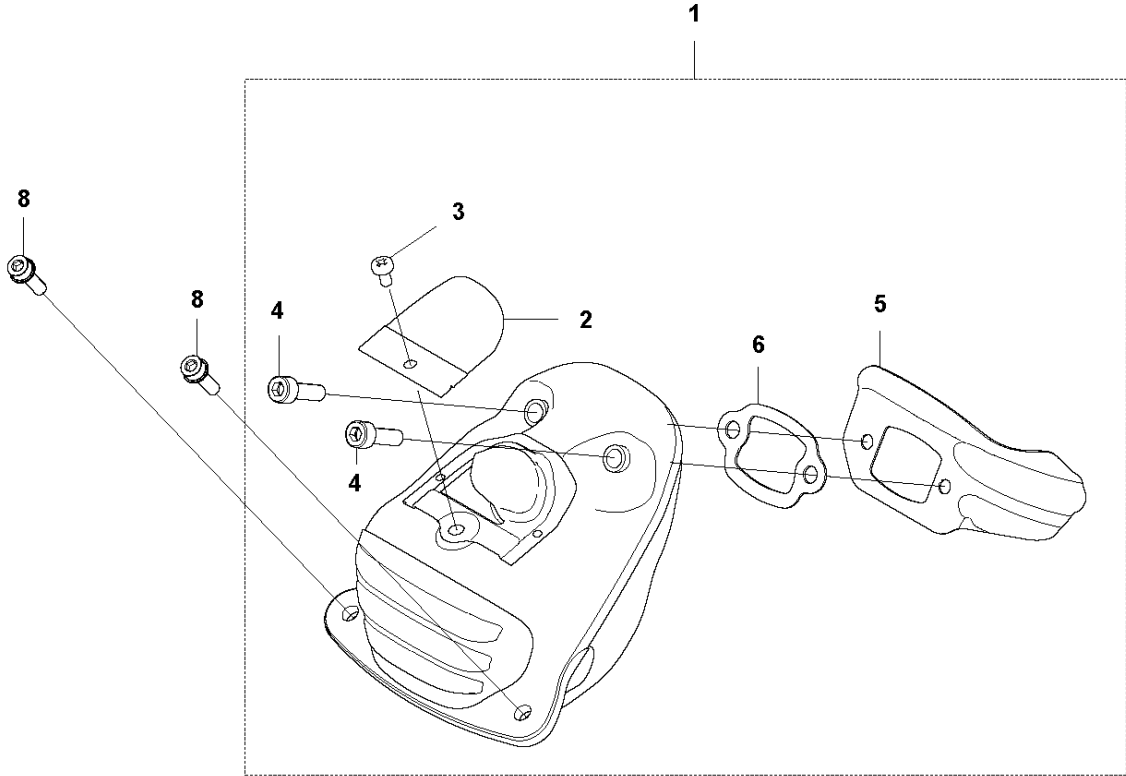

F 572 XP
MUFFLER

MUFFLER

572 XP/XPG 2018-10

Ref	Part No	Description	Remark	QTY	KIT
1	587 21 78-01	MUFFLER KIT		1	
2	585 39 00-01	SPARK ARRESTER		1	1
3	724 12 87-59	SCREW CRPANM		1	1
4	525 82 51-06	SCREW ITXSCM		2	1
5	587 35 10-01	HEAT DEFLECTOR		1	1
6	587 35 09-01	GASKET		1	1, 7
7	578 86 47-01	GASKET KIT		1	
8	525 76 25-03	SCREW ITXSCM		2