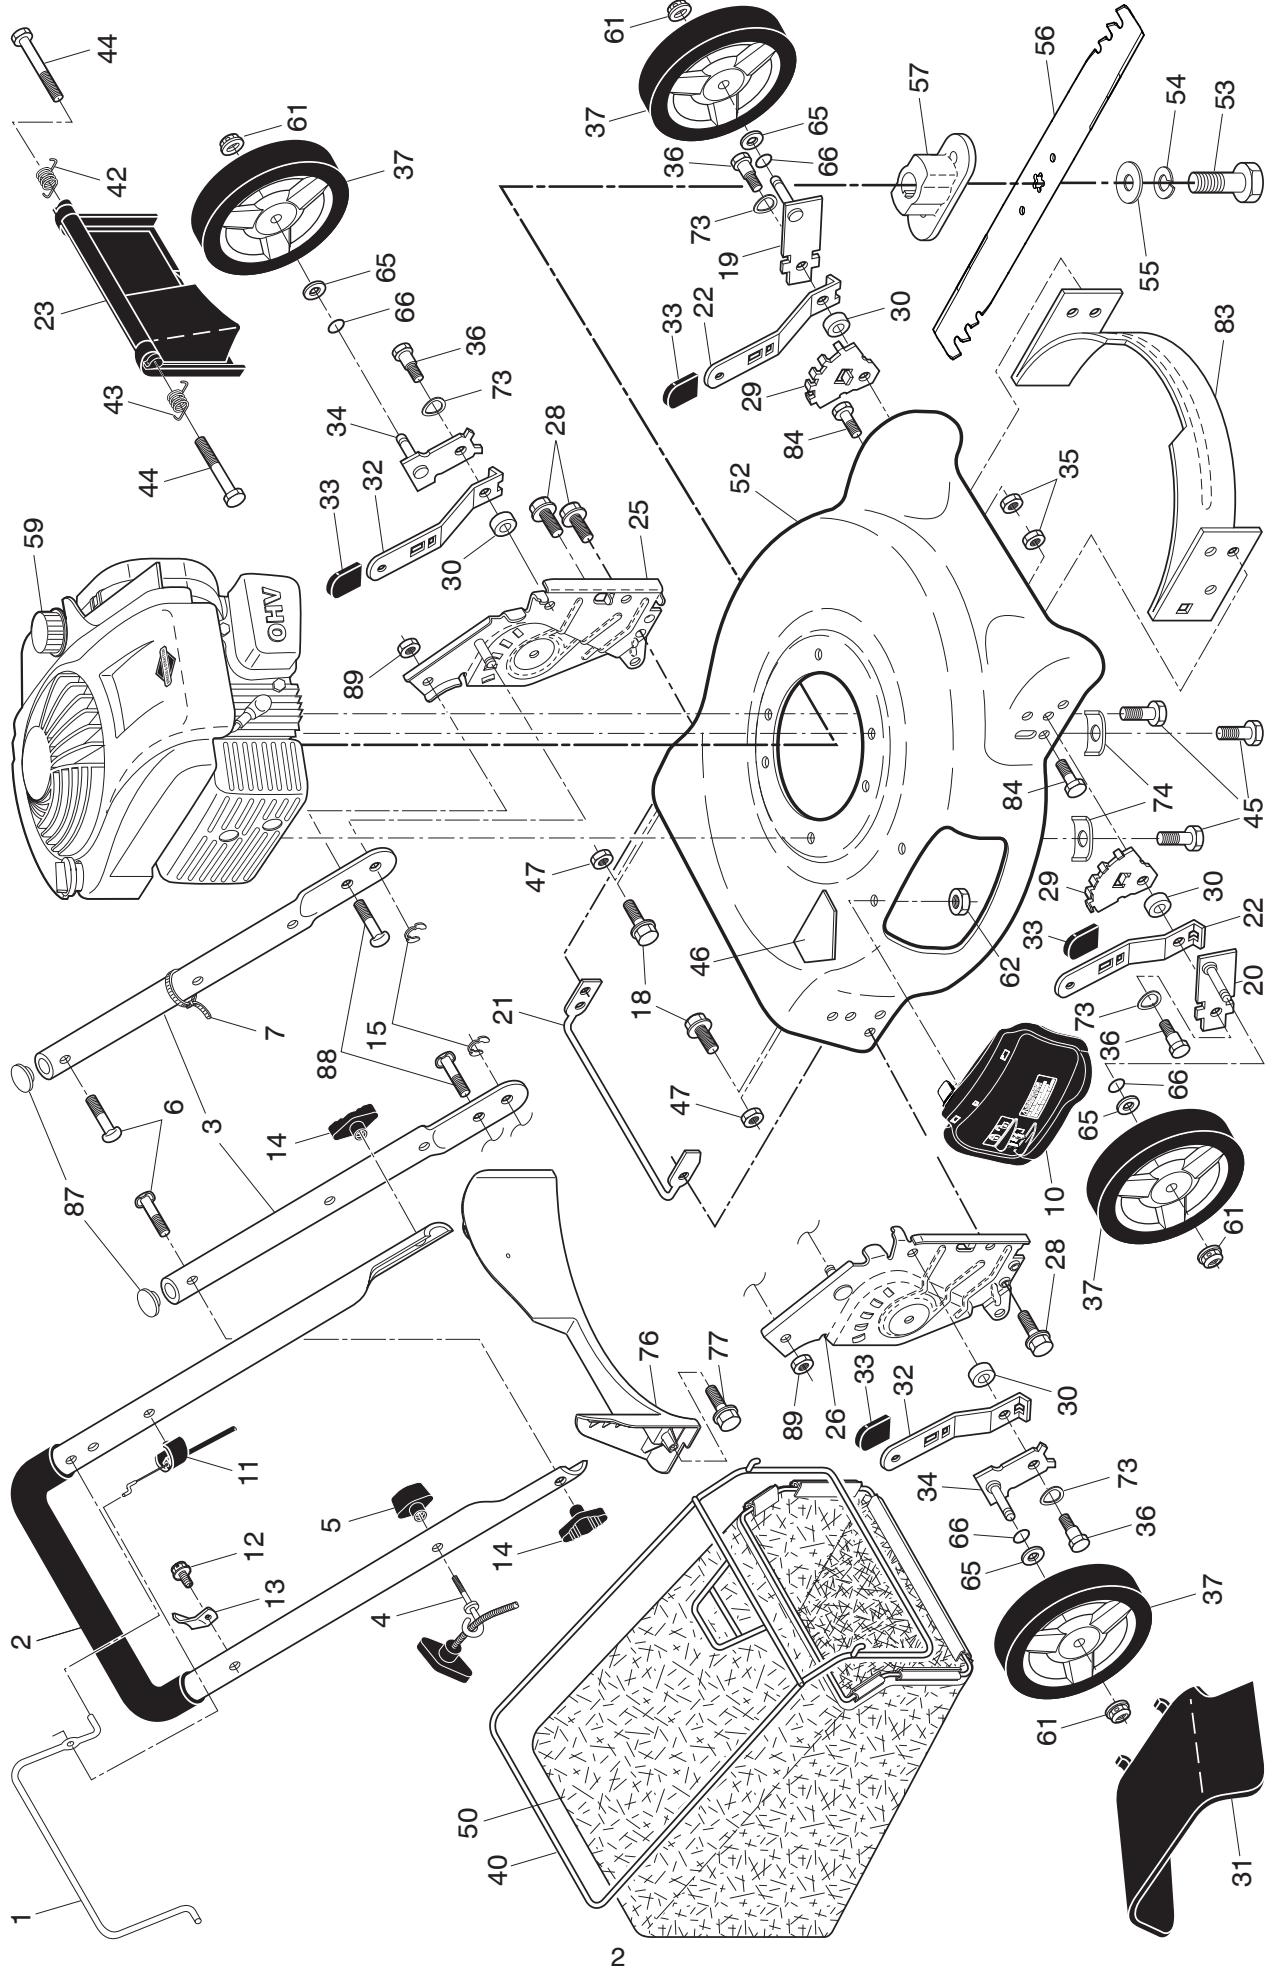

HUSQVARNA ROTARY LAWN MOWER -- MODEL NUMBER LC 153-HD (MFG. ID. NUMBER 96131003901)

HUSQVARNA ROTARY LAWN MOWER - - MODEL NUMBER LC 153-HD (MFG. ID. NUMBER 96131003901)

KEY NO.	PART NO.	DESCRIPTION	KEY NO.	PART NO.	DESCRIPTION
1	532 19 72-03	Control Bar, Molded	44	532 18 41-93	Bolt, Rear Door
2	586 73 76-02	Upper Handle Assembly (Includes Foam Grip)	45	532 15 04-06	Screw, Hex Head, Threaded, Rolled 3/8-16 x 1
3	580 63 86-03	Bar, Lower Handle	46	532 18 21-66	Danger Decal
4	581 90 21-01	Rope Guide	47	873 80 05-00	Nut, Hex
5	581 91 26-01	T-Knob	50	581 00 21-12	Grassbag
6	532 19 15-74	Handle Bolt	52	581 70 83-22	Kit, Housing (Includes Key Number 46)
7	532 06 64-26	Wire Tie	53	532 85 10-84	Screw, Hex Head, Grade 8, 3/8-24 x 1-3/8
10	593 24 11-03	Mulcher Door Kit	54	532 85 02-63	Helical Lockwasher
11	532 44 09-34	Engine Zone Control Cable	55	532 85 10-74	Hardened Washer
12	532 17 88-48	Screw, Hex Washer Head #10-16 x 5/8	56	532 19 93-77	21" Blade
13	532 43 00-34	Up-Stop Bracket	57	581 54 79-01	Blade Adapter
14	532 19 19-38	Handle Knob	59	- - -	Engine, Briggs & Stratton, Model Number 93J02-0090-H5 (order parts from B&S)
15	812 00 00-36	Klip Ring	61	532 40 91-48	Flanged Locknut
18	817 60 04-06	Screw	62	873 80 04-00	Nut, Hex
19	532 40 66-89	Axle Arm Assembly, Front, LH	65	532 08 83-48	Washer, Flat
20	532 40 66-90	Axle Arm Assembly, Front, RH	66	532 19 74-80	O-Ring
21	532 43 61-19	Foot Guard	73	532 40 16-30	Washer, Curved, Cylindrical
22	532 40 64-28	Selector Spring, Front	74	532 12 50-78	Washer, Special, Engine
23	581 42 56-01	Rear Door Assembly	76	589 41 68-04	Baffle, Rear
25	581 71 45-03	Handle Bracket, LH	77	817 41 13-12	Screw, Rear Baffle
26	581 71 46-03	Handle Bracket, RH	83	532 42 85-01	Baffle, Front
28	817 06 04-10	Screw, Hex Washer Head 1/4-20 x 5/8	84	817 00 05-10	Screw, Hex Head 5/8-16
29	532 41 05-94	Wheel Adjusting Bracket, Front	87	532 43 75-16	Plug, Handle Bar
30	532 40 16-29	Spacer	88	586 21 25-01	Bolt, Carriage
31	589 48 24-01	Discharge Deflector	89	873 97 05-00	Nut, Hex
32	532 41 08-88	Selector Spring, Rear	--	532 18 21-91	Warning Decal (not shown)
33	532 08 78-77	Selector Knob	--	581 27 63-01	Bag of Parts (Includes Key No.s 88 and 89)
34	532 41 08-90	Axle Arm Assembly, Rear	--	114 05 05-20	Operator's Manual, Euro
35	532 42 65-89	Nut, Hex	--	114 05 05-10	Operator's Manual, Scan
36	532 40 16-38	Shoulder Bolt 5/16-18	--	114 05 05-50	Operator's Manual, EBloc
37	532 41 08-31	Wheel & Tire Assembly, 8 x 1-3/4	--	114 05 05-40	Operator's Manual, Baltic
40	532 41 19-49	Frame, Grassbag	--	114 05 55-53	Operator's Manual, Turk/ Ukrainian
42	532 40 54-21	Spring, LH			
43	532 40 54-23	Spring, RH			

NOTE: All component dimensions given in U.S. inches. 1 inch = 25.4 mm

IMPORTANT: Use only Original Equipment Manufacturer (O.E.M.) replacement parts. Failure to do so could be hazardous, damage your lawn mower and void your warranty.