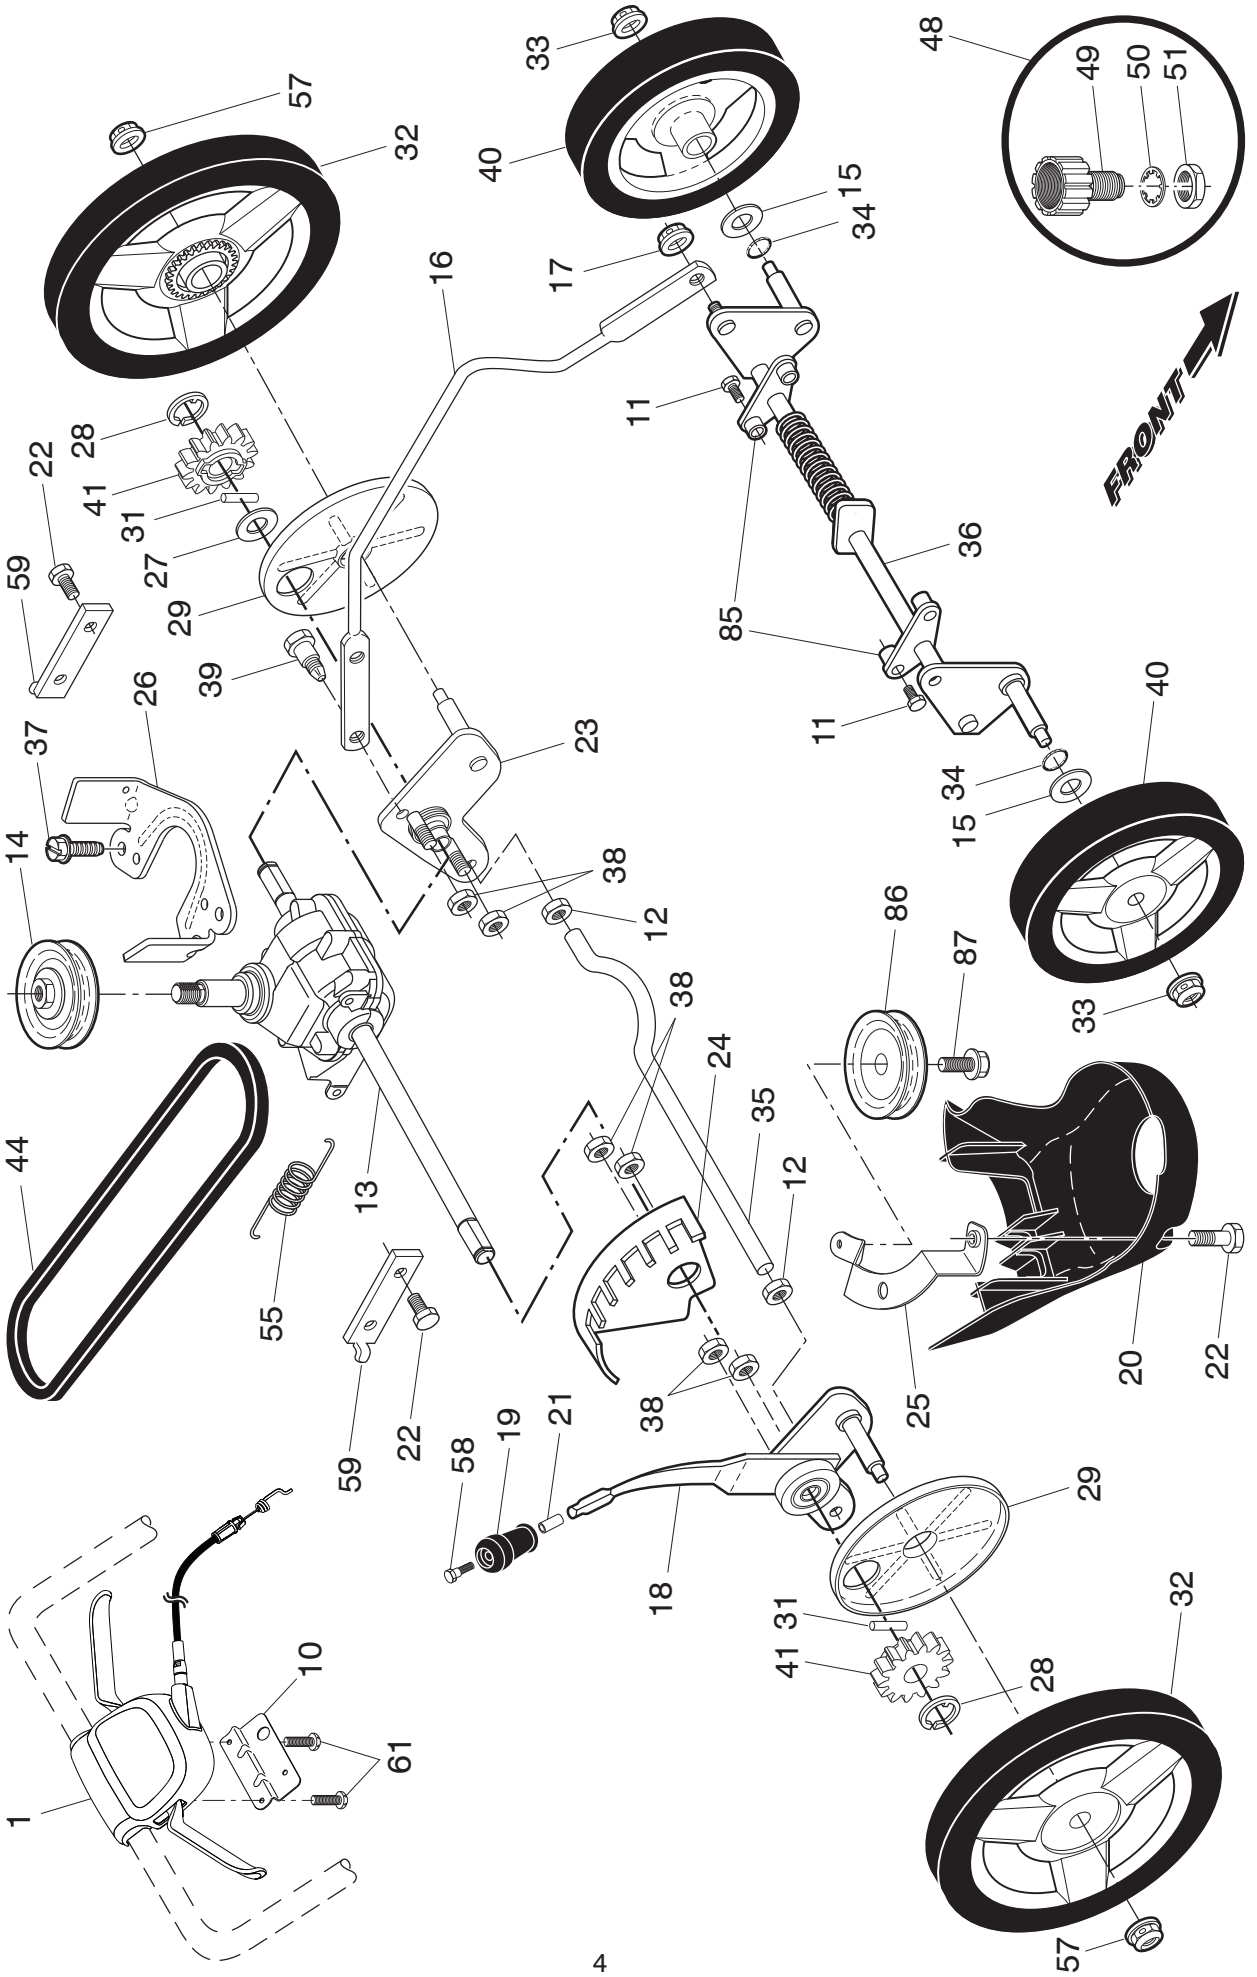

HUSQVARNA ROTARY LAWN MOWER - - MODEL NUMBER HU700H (MFG. ID. NUMBER 96143012801)

HUSQVARNA ROTARY LAWN MOWER - - MODEL NUMBER HU7000H (MFG. ID. NUMBER 96143012801)

KEY NO.	PART NO.	DESCRIPTION	KEY NO.	PART NO.	DESCRIPTION
1	589 81 88-08	Drive Control Assembly (Includes Cable)	32	585 26 56-03	Wheel & Tire Assembly, Rear
10	587 24 93-02	Mounting Bracket, Drive Control	33	532 40 91-48	Nut, Flangelock 3/8-16
11	817 41 13-12	Screw	34	532 19 74-80	O-Ring
12	873 94 08-00	Nut, Hex	35	532 43 05-98	Axle, Rear
13	581 68 08-01	Gearcase Assembly, Complete	36	532 44 71-89	Axle, Front
14	586 96 30-01	Pulley, Drive	37	532 16 34-09	Screw, Hi-Lo Thread, 12 x 5/8
15	532 08 83-48	Washer, Flat	38	532 19 17-30	Nut, Hex
16	532 43 00-30	Rod, Connecting	39	532 40 70-59	Bolt
17	532 75 11-53	Nut, Hex	40	532 41 08-31	Wheel & Tire Assembly, Front
18	586 69 17-01	Kit, Selector Assembly	41	532 42 87-83	Pinion
19	532 43 39-96	Knob, Wheel Adjuster	44	580 36 46-11	Belt, Drive
20	580 80 69-01	Debris Shield	48	532 42 11-14	Kit, Water Washout Assembly
21	532 43 52-42	Anchor	49	532 41 97-35	Fitting, Water Washout
22	817 00 05-10	Screw, Hex Head	50	532 41 55-85	Washer, Lock, Internal Tooth
23	585 28 19-01	Wheel Axle Assembly, LH	51	532 41 55-86	Locknut, Hex, with O-Ring
24	532 43 35-11	Bracket, Height Adjustment	55	581 35 13-01	Spring, Tension
25	581 31 38-02	Mounting Bracket, Debris Shield	57	532 40 91-49	Nut, Flangelock 3/8-16
26	589 31 83-02	Belt Keeper	58	532 43 52-41	Bolt, Shoulder
27	819 17 12-16	Washer, Flat	59	532 44 21-13	Support Bracket
28	812 00 00-58	E-Ring 7/16	61	532 18 16-98	Screw
29	585 27 07-01	Cover, Dust, Wheel	85	532 43 90-77	Support Bracket, Front Axle
31	532 40 48-45	Pawl, Drive	86	587 96 92-01	Pulley, Idler
			87	581 12 76-01	Screw

NOTE: All component dimensions given in U.S. inches. 1 inch = 25.4 mm. **IMPORTANT:** Use only Original Equipment Manufacturer (O.E.M.) replacement parts. Failure to do so could be hazardous, damage your lawn mower and void your warranty.