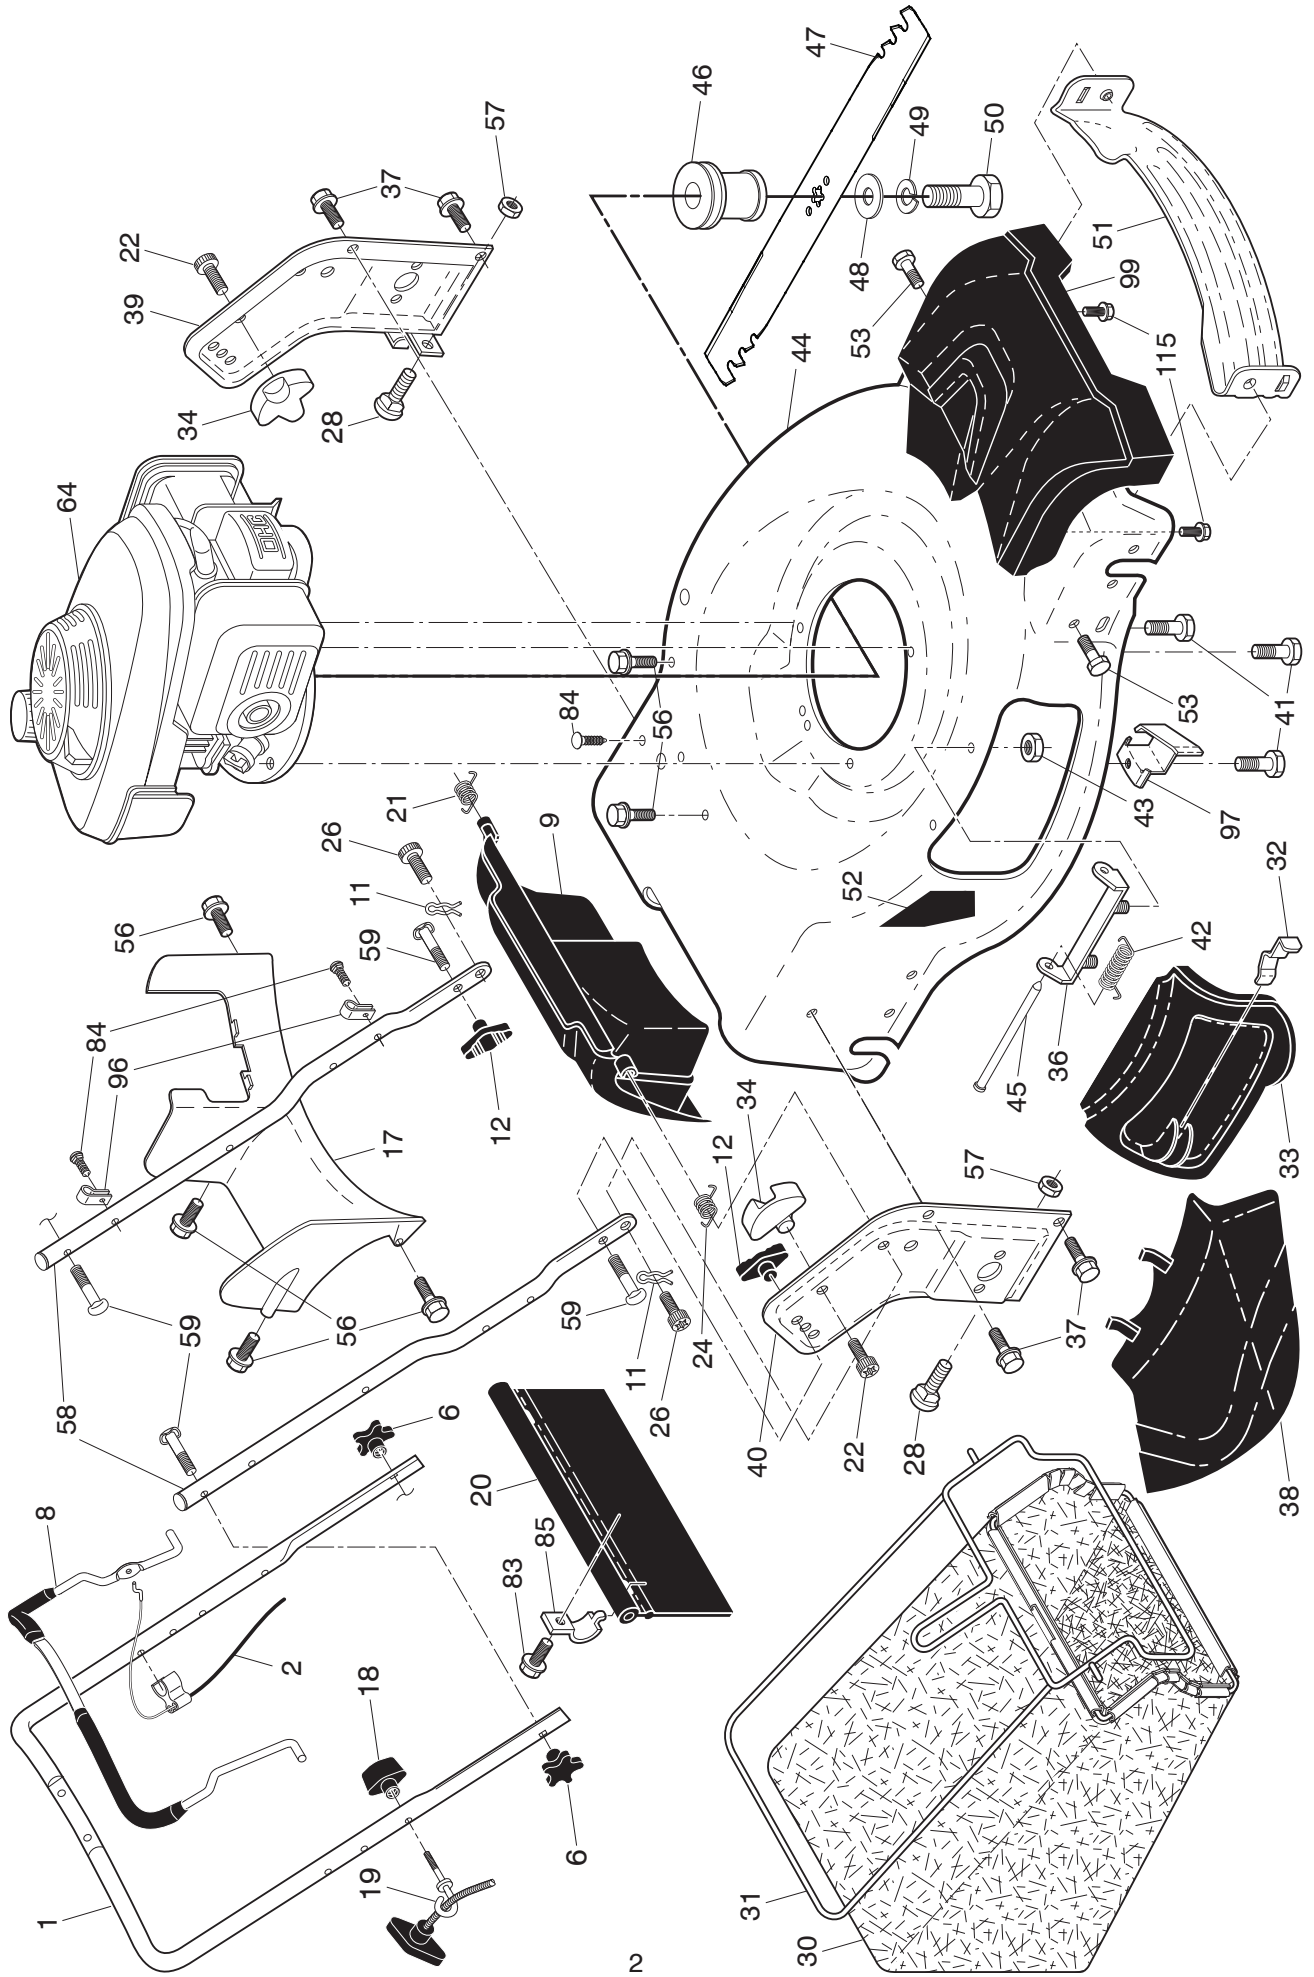

HUSQVARNA ROTARY LAWN MOWER -- MODEL NUMBER HU700H (MFG. ID. NUMBER 96143012801)

HUSQVARNA ROTARY LAWN MOWER - - MODEL NUMBER HU7000H (MFG. ID. NUMBER 96143012801)

KEY NO.	PART NO.	DESCRIPTION	KEY NO.	PART NO.	DESCRIPTION
1	585 85 48-06	Upper Handle Assembly	46	591 34 47-01	Blade Adapter
2	532 42 49-83	Cable, Engine Zone Control	47	532 40 67-13	Blade, 22"
6	532 18 23-98	Handle Knob, Star	48	532 85 10-74	Washer, Hardened
8	587 68 93-02	Control Bar, Overmolded	49	532 85 02-63	Washer, Helical
9	585 84 76-04	Rear Door Assembly	50	532 85 10-84	Screw, Machine, Hex Head 3/8-24 x 1-3/8 Grade 8
11	532 42 55-75	Hairpin, Door/Handle Pivot	51	532 43 05-99	Front Baffle
12	532 19 19-38	Handle Knob, Standard	52	532 18 21-66	Decal, Warning
17	581 78 21-01	Rear Baffle	53	817 00 05-10	Screw
18	581 91 26-01	T-Knob	56	817 41 13-12	Screw, Hex Washer Head #13 x 3/4
19	581 90 21-01	Rope Guide	57	532 15 53-77	Nut, Hex
20	532 44 45-01	Rear Skirt	58	593 27 04-03	Bar, Lower Handle Asm. (Includes Plug)
21	532 41 99-49	Spring, Rear Door, LH, Black	59	532 19 15-74	Handle Bolt
22	532 14 18-41	Screw, Panhead, Torx #20	64	- - -	Engine, Honda, Model Number GCV160-LAOS3B (For engine service and replacement parts, call Honda Engines at 1-800-426-7701)
24	532 41 99-48	Spring, Rear Door, RH, Grey	83	532 75 00-97	Screw, Hex Washer Head
26	532 41 99-45	Screw, Rear Door/Handle Pivot	84	532 42 81-24	Fastener, Push
28	586 21 25-01	Bolt, Carriage 5/16-18 x 5/8	85	532 43 45-30	Mounting Bracket, Rear Skirt
30	580 94 34-07	Grassbag	96	532 19 79-91	Clip, Cable
31	585 05 47-02	Frame, Grass Catcher	97	581 11 53-02	Belt Keeper
32	532 44 11-92	Latch, Mulcher Door	99	585 66 87-02	Front Shroud Assembly
33	532 41 99-27	Mulcher Door	115	584 29 94-01	Screw
34	532 43 81-34	Bracket, Grassbag	- -	532 42 38-49	Bag of Parts (Includes Key Numbers 12 and 59)
36	532 17 57-35	Hinge Bracket Assembly	- -	115 86 12-32	Operator's Manual, English / French
37	817 00 05-10	Screw, Hex Head 1/4-20	- -	115 86 12-46	Operator's Manual, Spanish
38	532 42 61-29	Discharge Guard	- -	115 86 12-59	Operator's Manual, Portuguese
39	585 90 07-03	Handle Bracket, LH			
40	585 90 08-03	Handle Bracket, RH			
41	532 15 04-06	Screw, Dogpoint 3/8-16 x 1-1/8			
42	532 19 30-00	Spring, Torsion			
43	532 43 81-30	Nut, Hex			
44	581 70 83-27	Kit, Lawn Mower Housing			
45	532 17 56-50	Rod, Hinge			

NOTE: All component dimensions given in U.S. inches. 1 inch = 25.4 mm. **IMPORTANT:** Use only Original Equipment Manufacturer (O.E.M.) replacement parts. Failure to do so could be hazardous, damage your lawn mower and void your warranty.