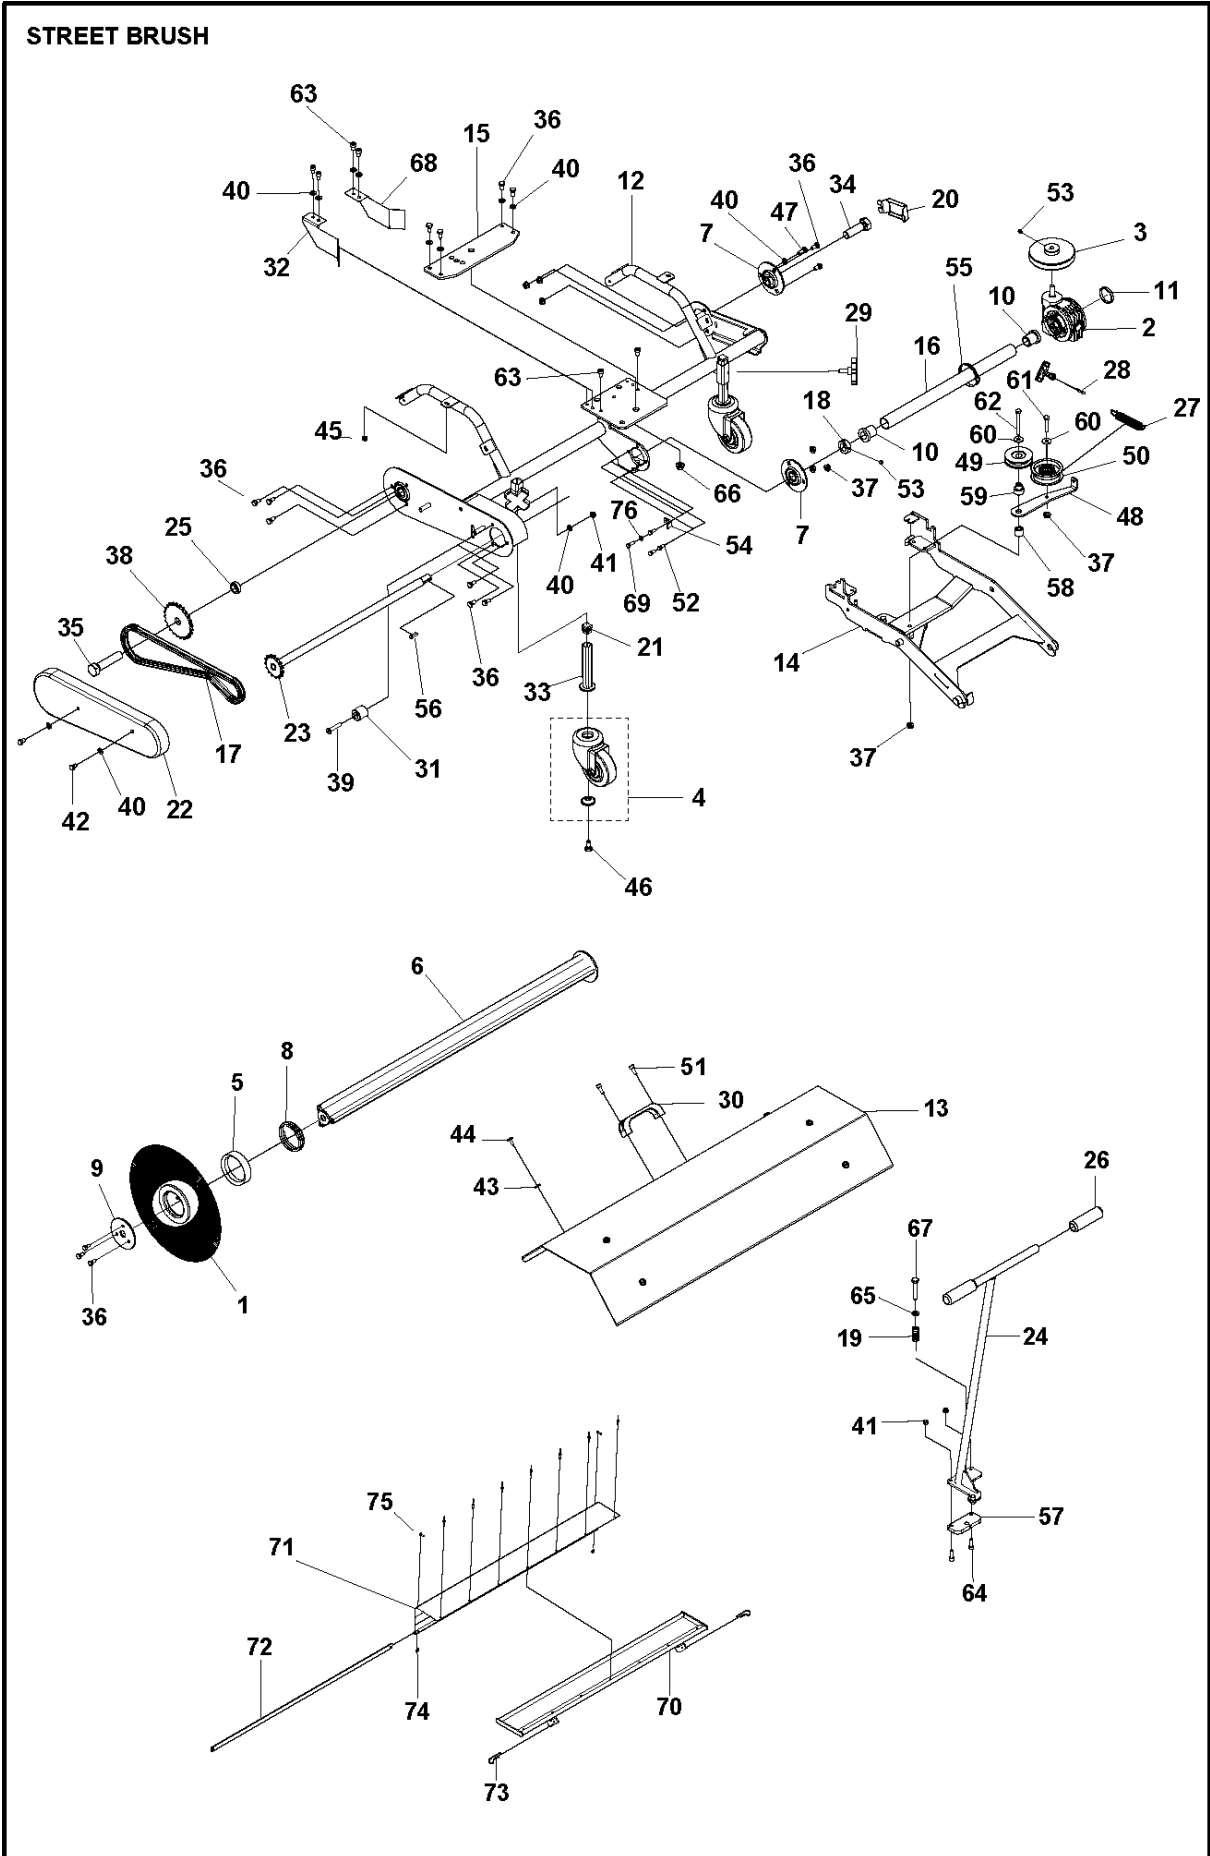

SPARE PARTS LIST

ACCESSORIES AND TOOLS

STREET BRUSH, 593024301, 2018-02

PRODUCT COMPLETE

STREET BRUSH, 593024301, 2018-02

Ref	Part No	Description	Remark	QTY KIT
1	587 34 98-01	BRUSH		29
2	576 90 62-01	WORM GEAR		1
3	576 90 67-01	PULLEY		1
4	576 90 74-01	SUPPORT WHEEL		2
5	535 41 48-04	SPACER		27
6	587 30 85-01	SHAFT		1
7	531 00 52-59	BEARING		3
8	535 41 48-52	SPRING		1
9	576 90 69-01	FLANGE		1
10	576 90 80-01	BEARING		2
11	587 34 99-01	PLUG		1
12	593 85 66-01	MOUNTING BRACKET		1
13	587 35 01-01	GUARD		1
14	593 85 67-01	FRAME ASSY		1
15	593 85 68-01	PLATE		1
16	587 30 92-01	GUARD		1
17	593 85 69-01	CHAIN		1
18	587 31 00-01	COLLAR		1
19	580 73 73-01	COVER		1
20	587 30 96-01	COVER		1
21	531 00 53-15	PROTECTOR		2
22	587 35 04-01	COVER		1
23	587 30 98-01	DRIVE SHAFT		1
24	593 85 70-01	HANDLE ASSY		1
25	576 90 65-01	COLLAR		1
26	576 90 75-01	GRIP		2
27	504 62 24-01	SPRING		1
28	504 62 21-03	HANDLE ASSY		1
29	535 41 50-24	WINGSCREW		2
30	576 90 76-01	GRIP		1
31	576 90 64-01	ADJUSTER		1
32	593 85 71-01	GUARD		1
33	576 90 73-01	TUBE		2
34	576 92 02-01	SCREW		1
35	531 00 51-91	SCREW		1
36	531 02 11-46	SCREW		15
37	576 91 96-01	NUT LOCKING		13
38	587 35 08-01	GEAR WHEEL		1
39	587 31 01-01	SCREW		1
40	531 02 11-84	WASHER		12
41	531 02 12-19	NUT		3
42	531 02 11-44	SCREW		2
43	506 55 97-01	WASHER		6
44	506 98 26-01	SCREW		6
45	577 60 78-01	NUT		6
46	531 02 11-73	SCREW		2
47	535 41 50-45	SCREW		1
48	588 81 98-01	BELT TENSIONER		1
49	544 00 46-01	PULLEY ASSY		1
50	539 91 90-78	PULLEY		1
51	576 91 95-01	SOCKET		2
52	535 41 50-36	SCREW		3
53	531 02 11-69	SCREW		3
54	576 91 94-01	SUPPORT		1
55	531 00 51-82	CLAMP		1
56	531 00 52-20	KEY		1
57	593 85 73-01	SPACER PLATE		1
58	593 85 74-01	COLLAR		1
59	588 82 00-01	HUB		1
60	531 02 12-16	WASHER		2
61	593 85 75-01	SCREW		1
62	531 02 12-95	SCREW		1
63	584 27 38-01	SCREW		6
64	593 85 77-01	SCREW		2