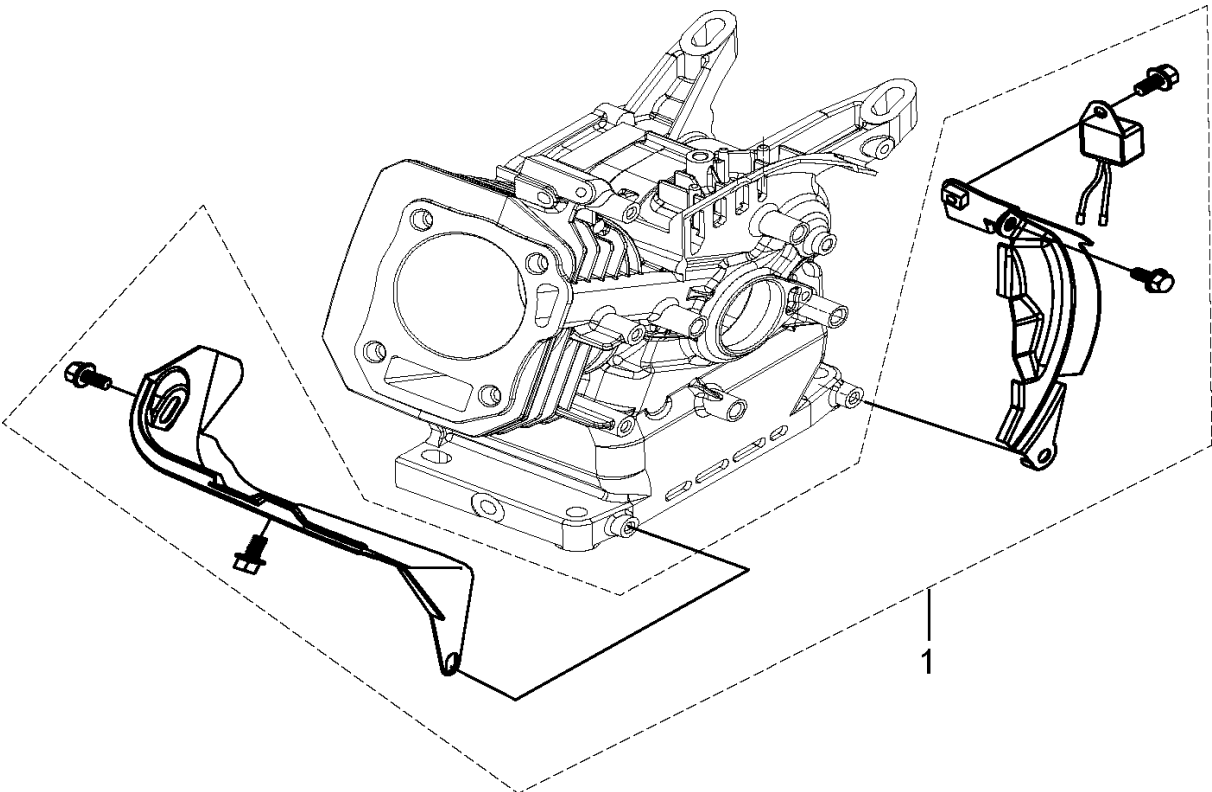

Ref	Part No	Description	Remark	QTY KIT
1	596 70 27-01	VALVE KIT		1
2	596 70 31-01	VALVE		1