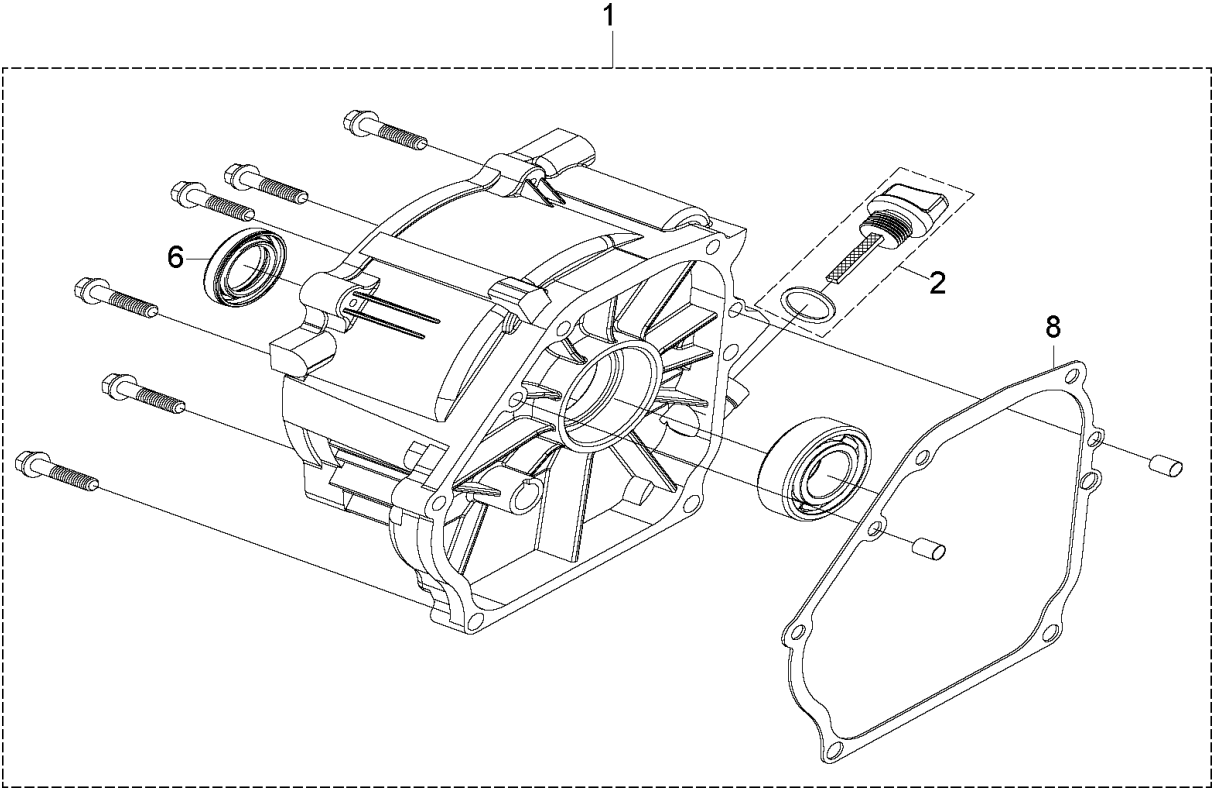

SPARE PARTS LIST

GENERATORS

G2500P, 2018-08

ALTERNATOR

G2500P, 2018-08

Ref	Part No	Description	Remark	QTY KIT
1	596 69 90-01	ALTERNATOR		1
8	596 60 63-01	REGULATOR		1

CRANKCASE

G2500P, 2018-08

Ref	Part No	Description	Remark	QTY KIT
1	596 69 94-01	CRANKCASE ASSY		1
6	596 60 47-01	SENSOR		1
11	596 60 44-01	SEAL		1

CRANKCASE COVER

G2500P, 2018-08

Ref	Part No	Description	Remark	QTY KIT
1	596 69 97-01	COVER ASSY		1
2	596 60 24-01	DIPSTICK		1
6	596 60 44-01	SEAL		1
8	588 00 27-01	GASKET		1

CRANKSHAFT

G2500P, 2018-08

Ref	Part No	Description	Remark	QTY KIT
1	596 60 18-01	CRANKSHAFT ASSY		1
2	596 70 00-01	PISTON ASSY		1
3	588 00 30-01	WOODRUFF KEY		1

FLYWHEEL

G2500P, 2018-08

Ref	Part No	Description	Remark	QTY KIT
1	596 60 41-01	IGNITION MODULE ASSY		1
2	596 70 04-01	FLYWHEEL ASSY		1

CYLINDER

G2500P, 2018-08

Ref	Part No	Description	Remark	QTY KIT
1	596 70 11-01	CYLINDER HEAD KIT		1
3	589 85 55-01	GASKET		1
9	596 60 38-01	CYLINDER HEAD		1
5	590 37 83-01	SPARK PLUG		1

INLET MANIFOLD

G2500P, 2018-08