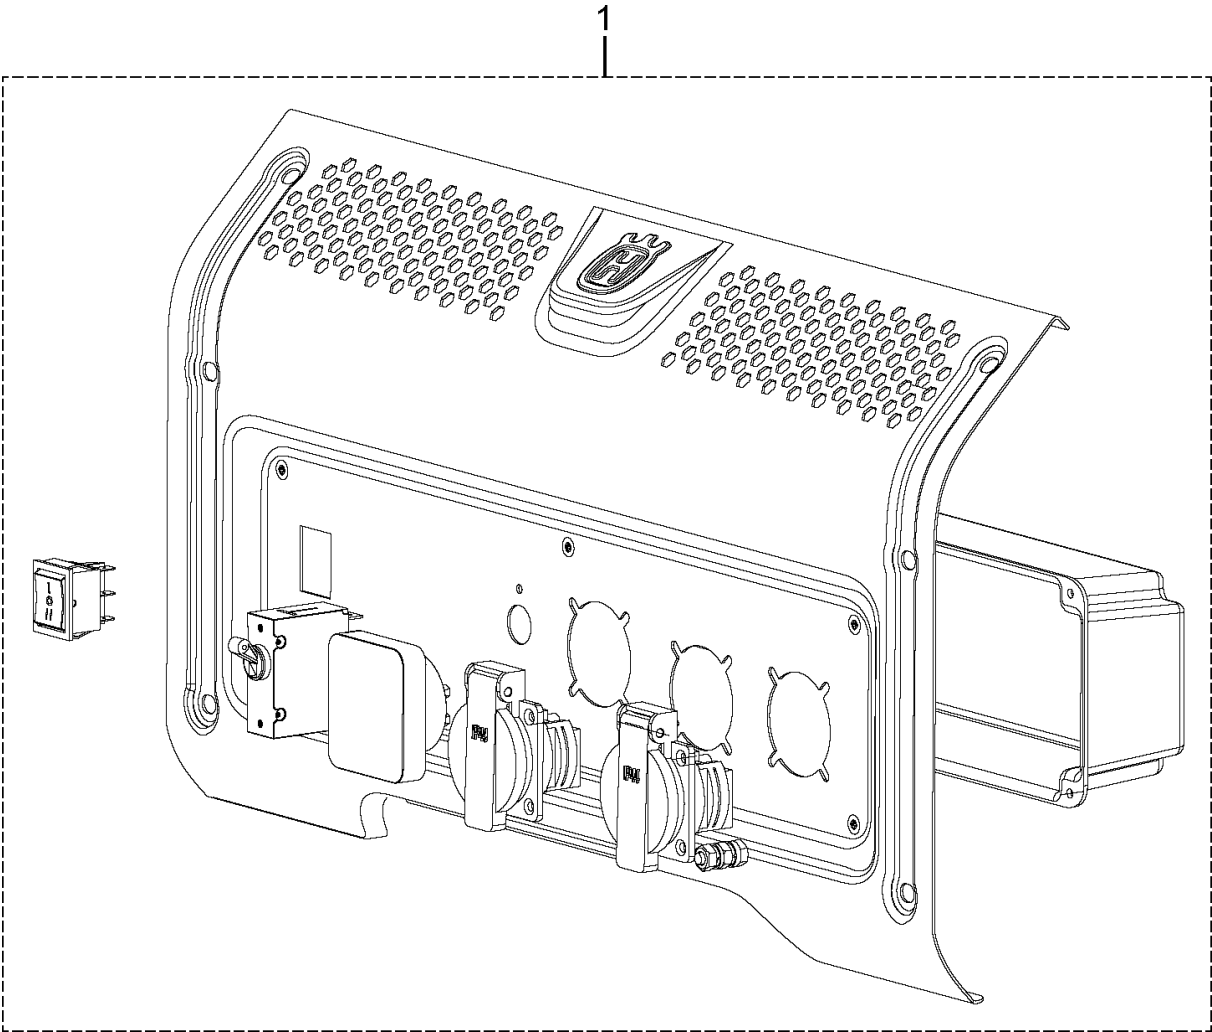

MUFFLER

G2500P, 2018-08

Ref	Part No	Description	Remark	QTY KIT
1	596 70 19-01	MUFFLER		1
4	596 60 36-01	GASKET		1