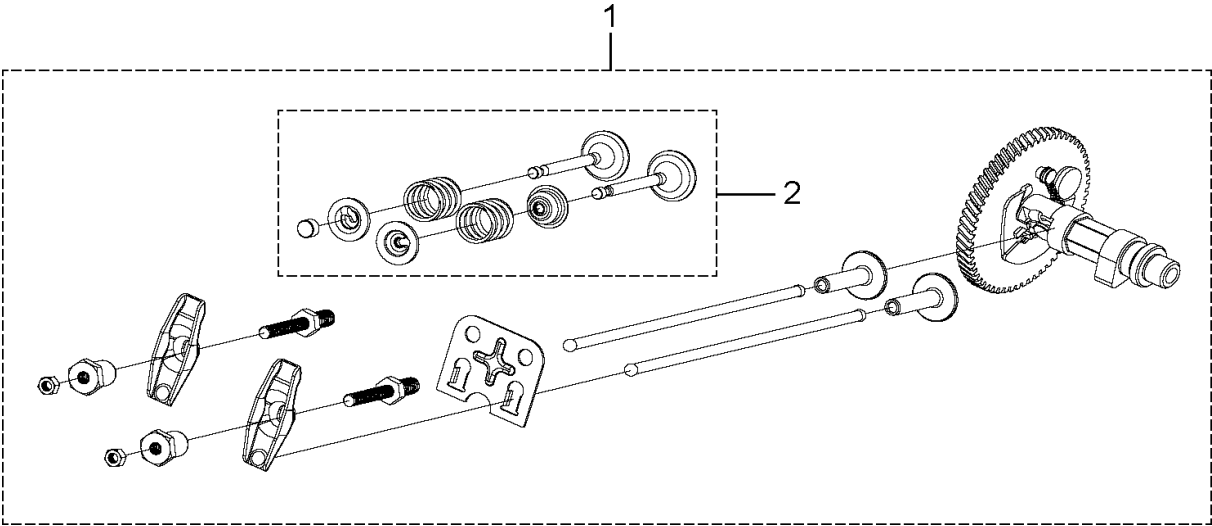

CYLINDER

G2500P, 2018-08

Ref	Part No	Description	Remark	QTY KIT
1	596 70 11-01	CYLINDER HEAD KIT		1
3	589 85 55-01	GASKET		1
9	596 60 38-01	CYLINDER HEAD		1
5	590 37 83-01	SPARK PLUG		1

INLET MANIFOLD

G2500P, 2018-08

Ref	Part No	Description	Remark	QTY KIT
1	596 60 54-01	STARTER ASSY		1
4	596 60 60-01	STARTER ASSY		1
5	588 00 60-01	WASHER		3

1

THROTTLE CONTROLS

G2500P, 2018-08

Ref	Part No	Description	Remark	QTY KIT
1	596 70 24-01	THROTTLE CONTROL ASSY		1