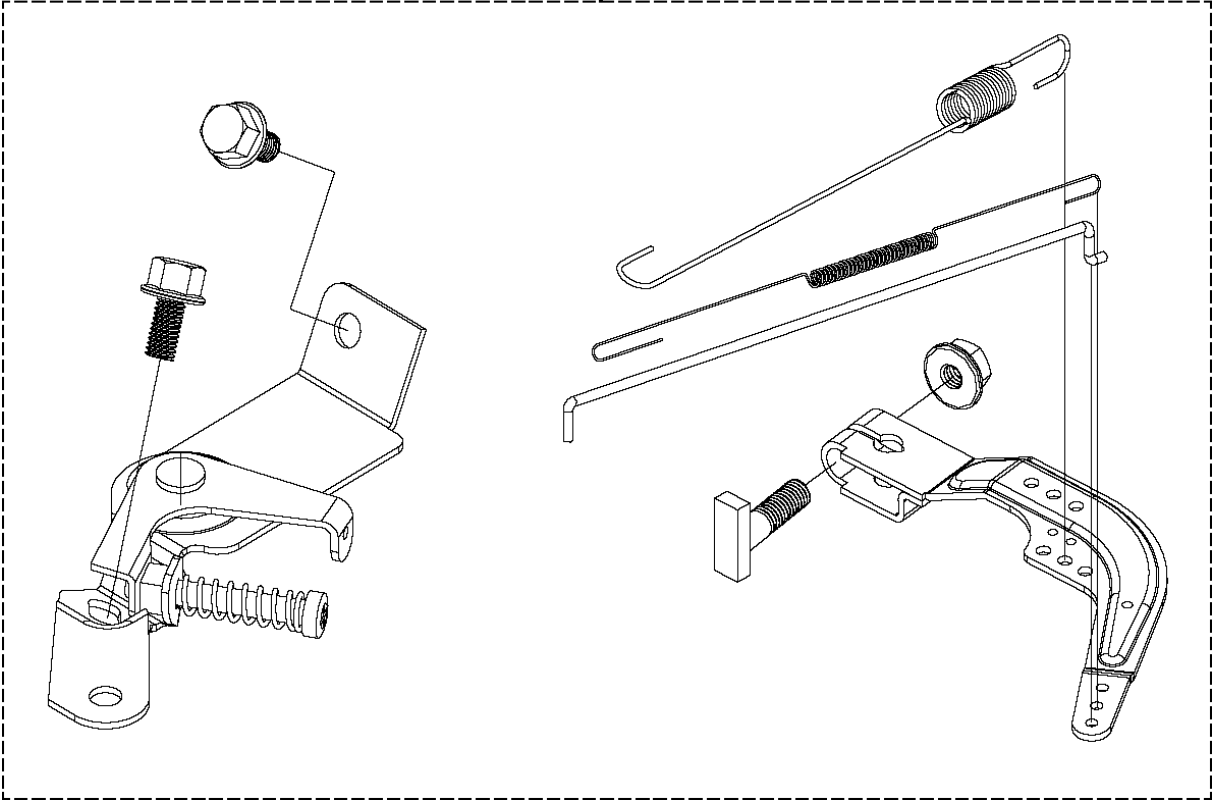

Ref	Part No	Description	Remark	QTY KIT
1	596 60 54-01	STARTER ASSY		1
4	596 60 60-01	STARTER ASSY		1
5	588 00 60-01	WASHER		3

1

THROTTLE CONTROLS

G2500P, 2018-08

Ref	Part No	Description	Remark	QTY KIT
1	596 70 24-01	THROTTLE CONTROL ASSY		1