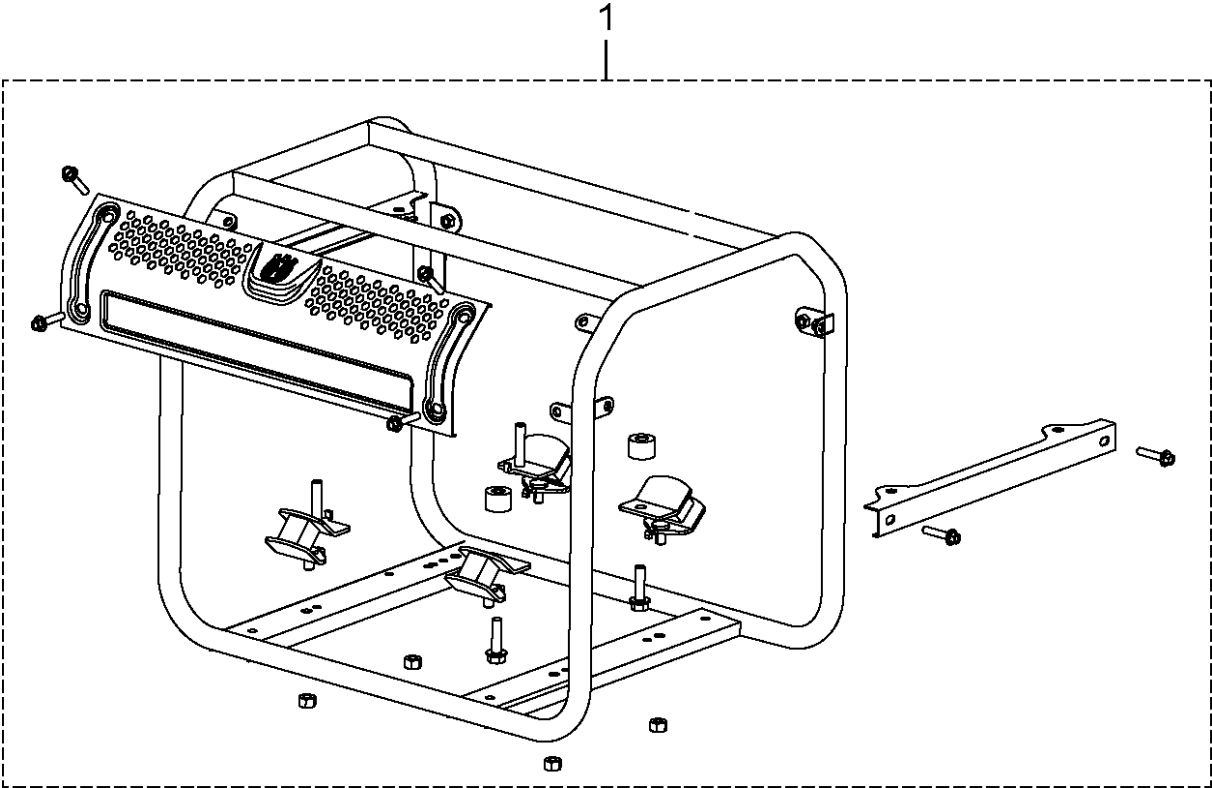

Ref	Part No	Description	Remark	QTY KIT
1	596 69 94-01	CRANKCASE ASSY		1
6	596 60 47-01	SENSOR		1
11	596 60 44-01	SEAL		1

CRANKCASE COVER

G2500P, 2018-08

Ref	Part No	Description	Remark	QTY KIT
1	596 69 97-01	COVER ASSY		1
2	596 60 24-01	DIPSTICK		1
6	596 60 44-01	SEAL		1
8	588 00 27-01	GASKET		1

CRANKSHAFT

G2500P, 2018-08

Ref	Part No	Description	Remark	QTY KIT
1	596 60 18-01	CRANKSHAFT ASSY		1
2	596 70 00-01	PISTON ASSY		1
3	588 00 30-01	WOODRUFF KEY		1

FLYWHEEL

G2500P, 2018-08

Ref	Part No	Description	Remark	QTY KIT
1	596 60 41-01	IGNITION MODULE ASSY		1
2	596 70 04-01	FLYWHEEL ASSY		1

Ref	Part No	Description	Remark	QTY KIT
1	596 70 07-01	FRAME		1

FUEL TANK

G2500P, 2018-08

Ref	Part No	Description	Remark	QTY KIT
5	596 60 29-01	SWITCH		1
6	596 60 31-01	FUEL TANK		1
7	596 57 65-01	FUEL CAP		1

CYLINDER

G2500P, 2018-08

Ref	Part No	Description	Remark	QTY KIT
1	596 70 11-01	CYLINDER HEAD KIT		1
3	589 85 55-01	GASKET		1
9	596 60 38-01	CYLINDER HEAD		1
5	590 37 83-01	SPARK PLUG		1

INLET MANIFOLD

G2500P, 2018-08