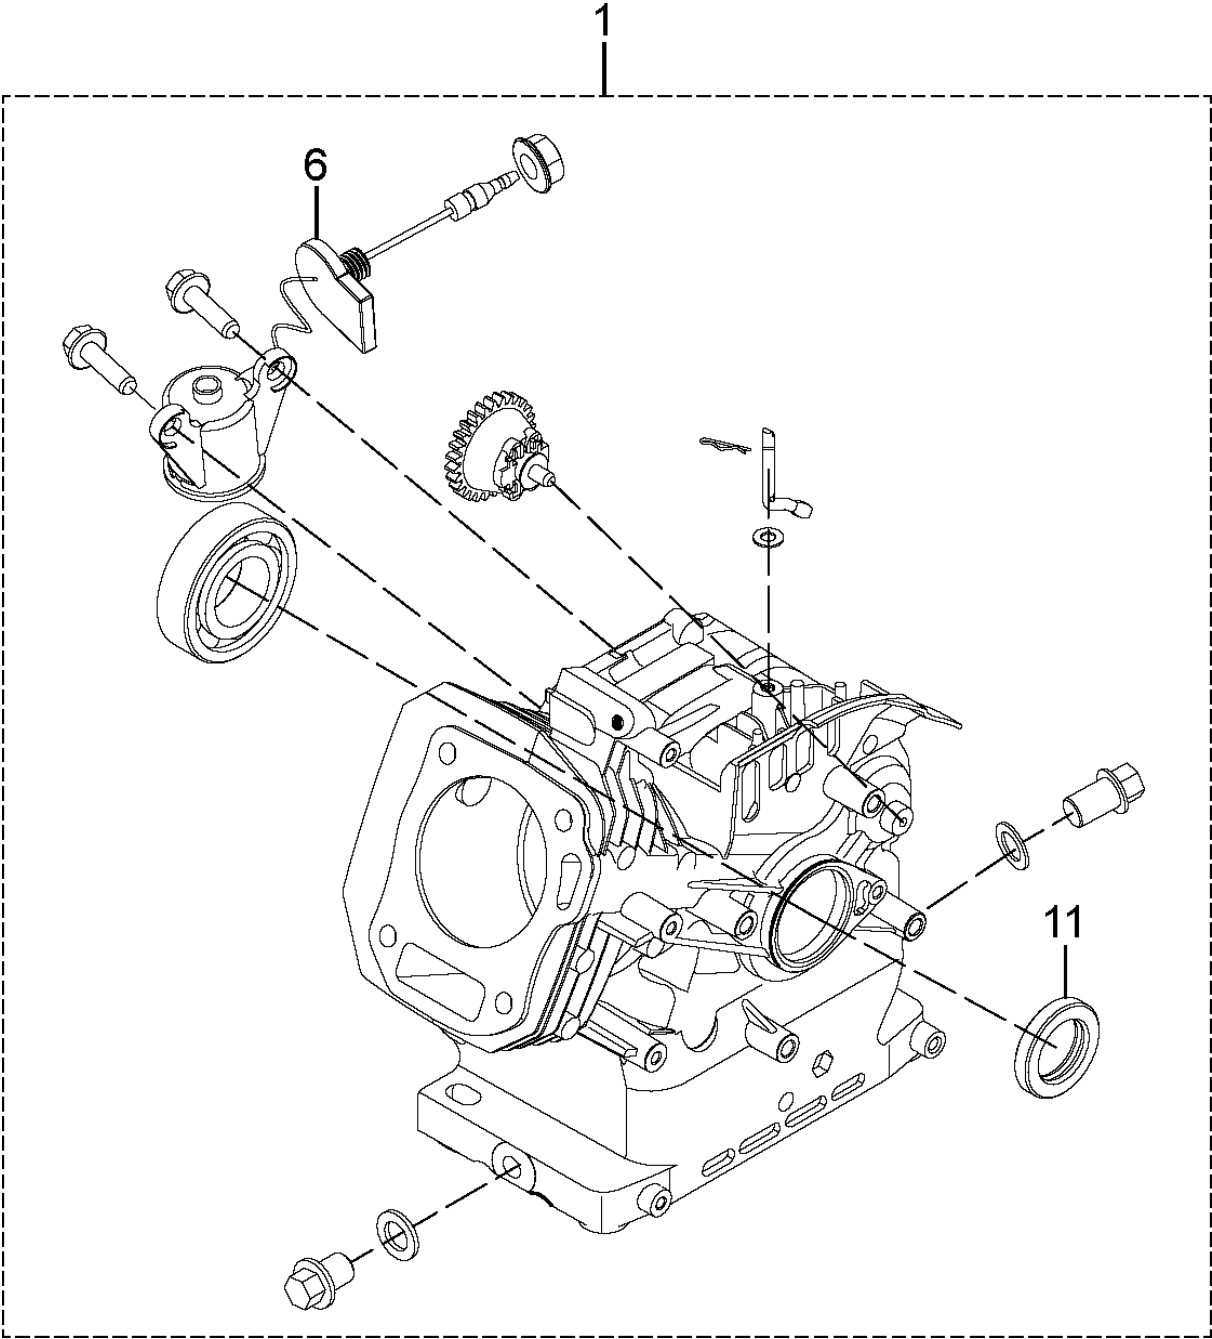

SPARE PARTS LIST

GENERATORS

G2500P, 2018-08

ALTERNATOR

G2500P, 2018-08

Ref	Part No	Description	Remark	QTY KIT
1	596 69 90-01	ALTERNATOR		1
8	596 60 63-01	REGULATOR		1

CRANKCASE

G2500P, 2018-08

Ref	Part No	Description	Remark	QTY KIT
1	596 69 94-01	CRANKCASE ASSY		1
6	596 60 47-01	SENSOR		1
11	596 60 44-01	SEAL		1

CRANKCASE COVER

G2500P, 2018-08

Ref	Part No	Description	Remark	QTY KIT
1	596 69 97-01	COVER ASSY		1
2	596 60 24-01	DIPSTICK		1
6	596 60 44-01	SEAL		1
8	588 00 27-01	GASKET		1

CRANKSHAFT

G2500P, 2018-08

Ref	Part No	Description	Remark	QTY KIT
1	596 60 18-01	CRANKSHAFT ASSY		1
2	596 70 00-01	PISTON ASSY		1
3	588 00 30-01	WOODRUFF KEY		1

FLYWHEEL

G2500P, 2018-08

Ref	Part No	Description	Remark	QTY KIT
1	596 60 41-01	IGNITION MODULE ASSY		1
2	596 70 04-01	FLYWHEEL ASSY		1

CYLINDER

G2500P, 2018-08

Ref	Part No	Description	Remark	QTY KIT
1	596 70 11-01	CYLINDER HEAD KIT		1
3	589 85 55-01	GASKET		1
9	596 60 38-01	CYLINDER HEAD		1
5	590 37 83-01	SPARK PLUG		1

INLET MANIFOLD

G2500P, 2018-08