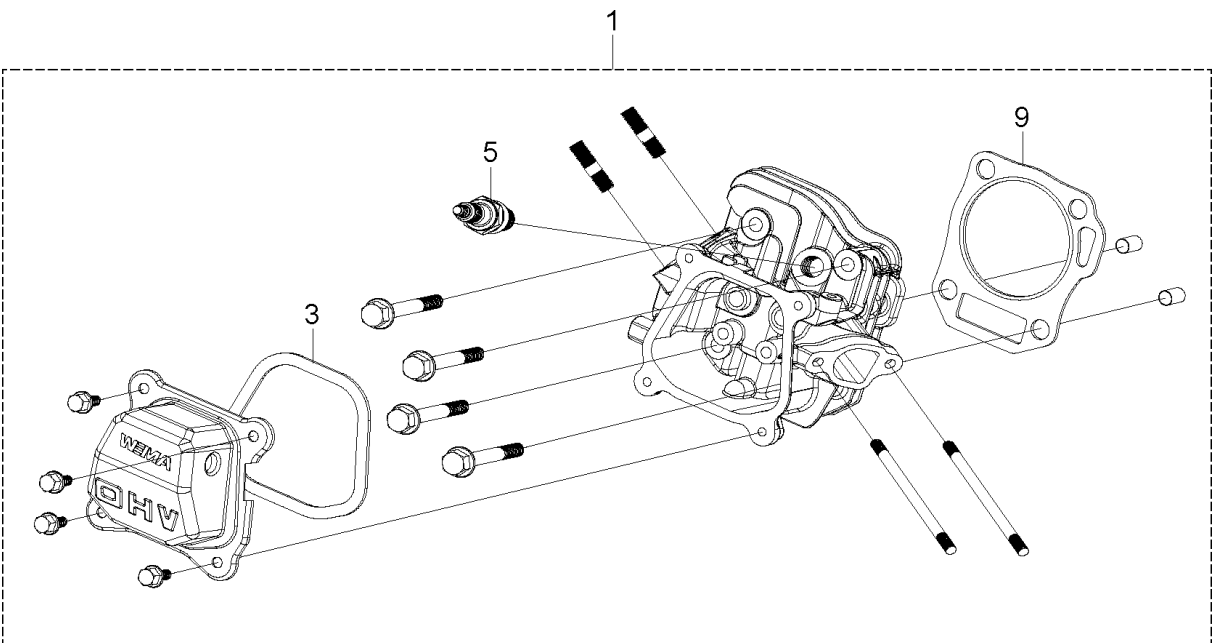

Ref	Part No	Description	Remark	QTY KIT
1	596 69 94-01	CRANKCASE ASSY		1
6	596 60 47-01	SENSOR		1
11	596 60 44-01	SEAL		1

CRANKCASE COVER

G2500P, 2018-08

Ref	Part No	Description	Remark	QTY KIT
1	596 69 97-01	COVER ASSY		1
2	596 60 24-01	DIPSTICK		1
6	596 60 44-01	SEAL		1
8	588 00 27-01	GASKET		1

CRANKSHAFT

G2500P, 2018-08

Ref	Part No	Description	Remark	QTY KIT
1	596 60 18-01	CRANKSHAFT ASSY		1
2	596 70 00-01	PISTON ASSY		1
3	588 00 30-01	WOODRUFF KEY		1

FLYWHEEL

G2500P, 2018-08

Ref	Part No	Description	Remark	QTY KIT
1	596 60 41-01	IGNITION MODULE ASSY		1
2	596 70 04-01	FLYWHEEL ASSY		1

Ref	Part No	Description	Remark	QTY KIT
1	596 70 07-01	FRAME		1

FUEL TANK

G2500P, 2018-08

Ref	Part No	Description	Remark	QTY KIT
5	596 60 29-01	SWITCH		1
6	596 60 31-01	FUEL TANK		1
7	596 57 65-01	FUEL CAP		1

CYLINDER

G2500P, 2018-08

Ref	Part No	Description	Remark	QTY KIT
1	596 70 11-01	CYLINDER HEAD KIT		1
3	589 85 55-01	GASKET		1
9	596 60 38-01	CYLINDER HEAD		1
5	590 37 83-01	SPARK PLUG		1

INLET MANIFOLD

G2500P, 2018-08