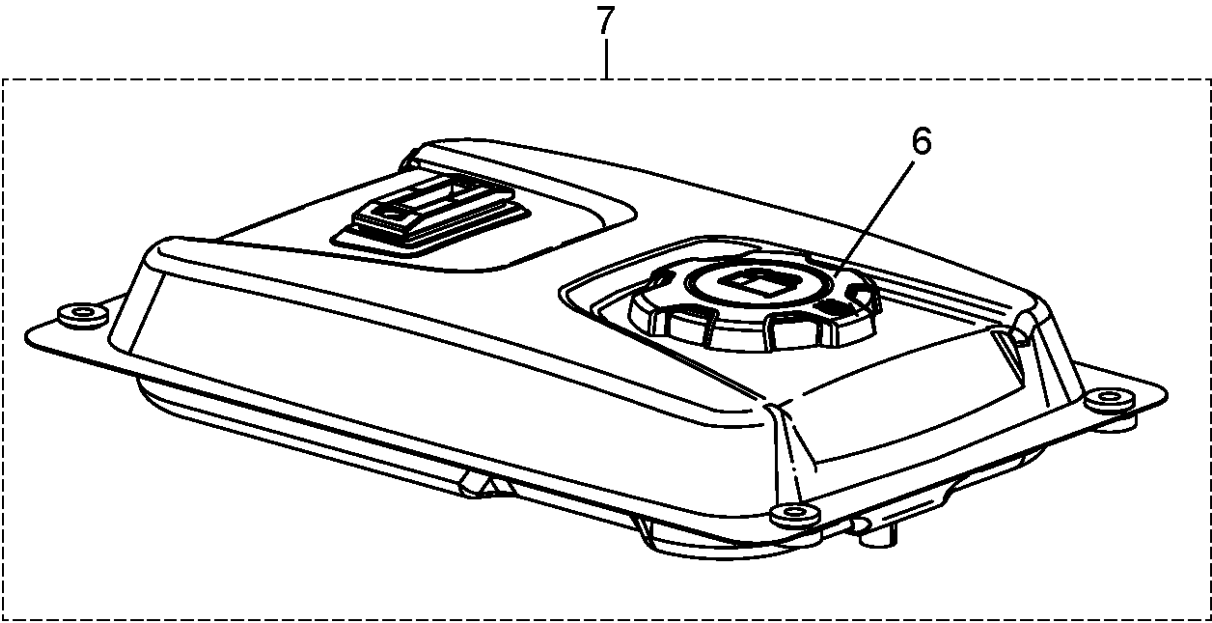

FUEL TANK

G2500P, 2018-08

Ref	Part No	Description	Remark	QTY KIT
5	596 60 29-01	SWITCH		1
6	596 60 31-01	FUEL TANK		1
7	596 57 65-01	FUEL CAP		1