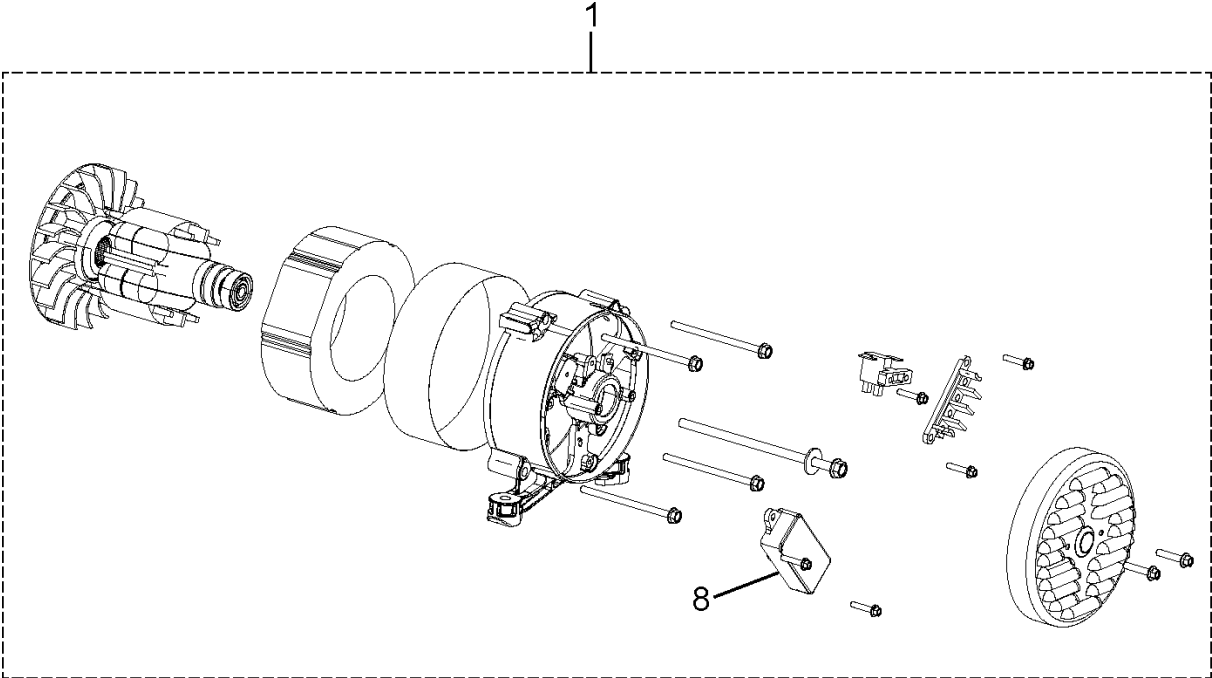

SPARE PARTS LIST

GENERATORS

G2500P, 2018-08

ALTERNATOR

G2500P, 2018-08

Ref	Part No	Description	Remark	QTY KIT
1	596 69 90-01	ALTERNATOR		1
8	596 60 63-01	REGULATOR		1

CRANKCASE

G2500P, 2018-08

Ref	Part No	Description	Remark	QTY KIT
1	596 69 94-01	CRANKCASE ASSY		1
6	596 60 47-01	SENSOR		1
11	596 60 44-01	SEAL		1

CRANKCASE COVER

G2500P, 2018-08

Ref	Part No	Description	Remark	QTY KIT
1	596 69 97-01	COVER ASSY		1
2	596 60 24-01	DIPSTICK		1
6	596 60 44-01	SEAL		1
8	588 00 27-01	GASKET		1

CRANKSHAFT

G2500P, 2018-08

Ref	Part No	Description	Remark	QTY KIT
1	596 60 18-01	CRANKSHAFT ASSY		1
2	596 70 00-01	PISTON ASSY		1
3	588 00 30-01	WOODRUFF KEY		1

FLYWHEEL

G2500P, 2018-08

Ref	Part No	Description	Remark	QTY KIT
1	596 60 41-01	IGNITION MODULE ASSY		1
2	596 70 04-01	FLYWHEEL ASSY		1

CYLINDER

G2500P, 2018-08

Ref	Part No	Description	Remark	QTY KIT
1	596 70 11-01	CYLINDER HEAD KIT		1
3	589 85 55-01	GASKET		1
9	596 60 38-01	CYLINDER HEAD		1
5	590 37 83-01	SPARK PLUG		1

INLET MANIFOLD

G2500P, 2018-08