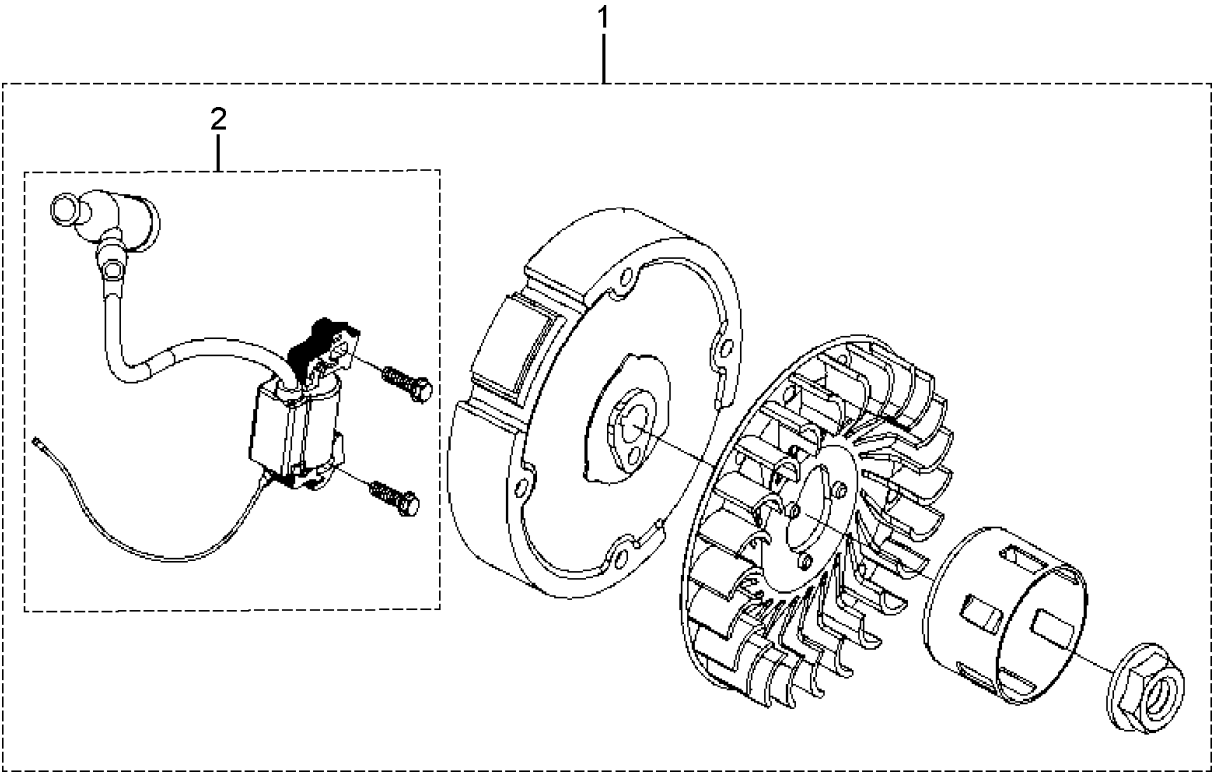

Ref	Part No	Description	Remark	QTY KIT
1	596 69 94-01	CRANKCASE ASSY		1
6	596 60 47-01	SENSOR		1
11	596 60 44-01	SEAL		1

CRANKCASE COVER

G2500P, 2018-08

Ref	Part No	Description	Remark	QTY KIT
1	596 69 97-01	COVER ASSY		1
2	596 60 24-01	DIPSTICK		1
6	596 60 44-01	SEAL		1
8	588 00 27-01	GASKET		1

CRANKSHAFT

G2500P, 2018-08

Ref	Part No	Description	Remark	QTY KIT
1	596 60 18-01	CRANKSHAFT ASSY		1
2	596 70 00-01	PISTON ASSY		1
3	588 00 30-01	WOODRUFF KEY		1

FLYWHEEL

G2500P, 2018-08

Ref	Part No	Description	Remark	QTY KIT
1	596 60 41-01	IGNITION MODULE ASSY		1
2	596 70 04-01	FLYWHEEL ASSY		1

Ref	Part No	Description	Remark	QTY KIT
1	596 70 07-01	FRAME		1

FUEL TANK

G2500P, 2018-08

Ref	Part No	Description	Remark	QTY KIT
5	596 60 29-01	SWITCH		1
6	596 60 31-01	FUEL TANK		1
7	596 57 65-01	FUEL CAP		1

CYLINDER

G2500P, 2018-08

Ref	Part No	Description	Remark	QTY KIT
1	596 70 11-01	CYLINDER HEAD KIT		1
3	589 85 55-01	GASKET		1
9	596 60 38-01	CYLINDER HEAD		1
5	590 37 83-01	SPARK PLUG		1

INLET MANIFOLD

G2500P, 2018-08