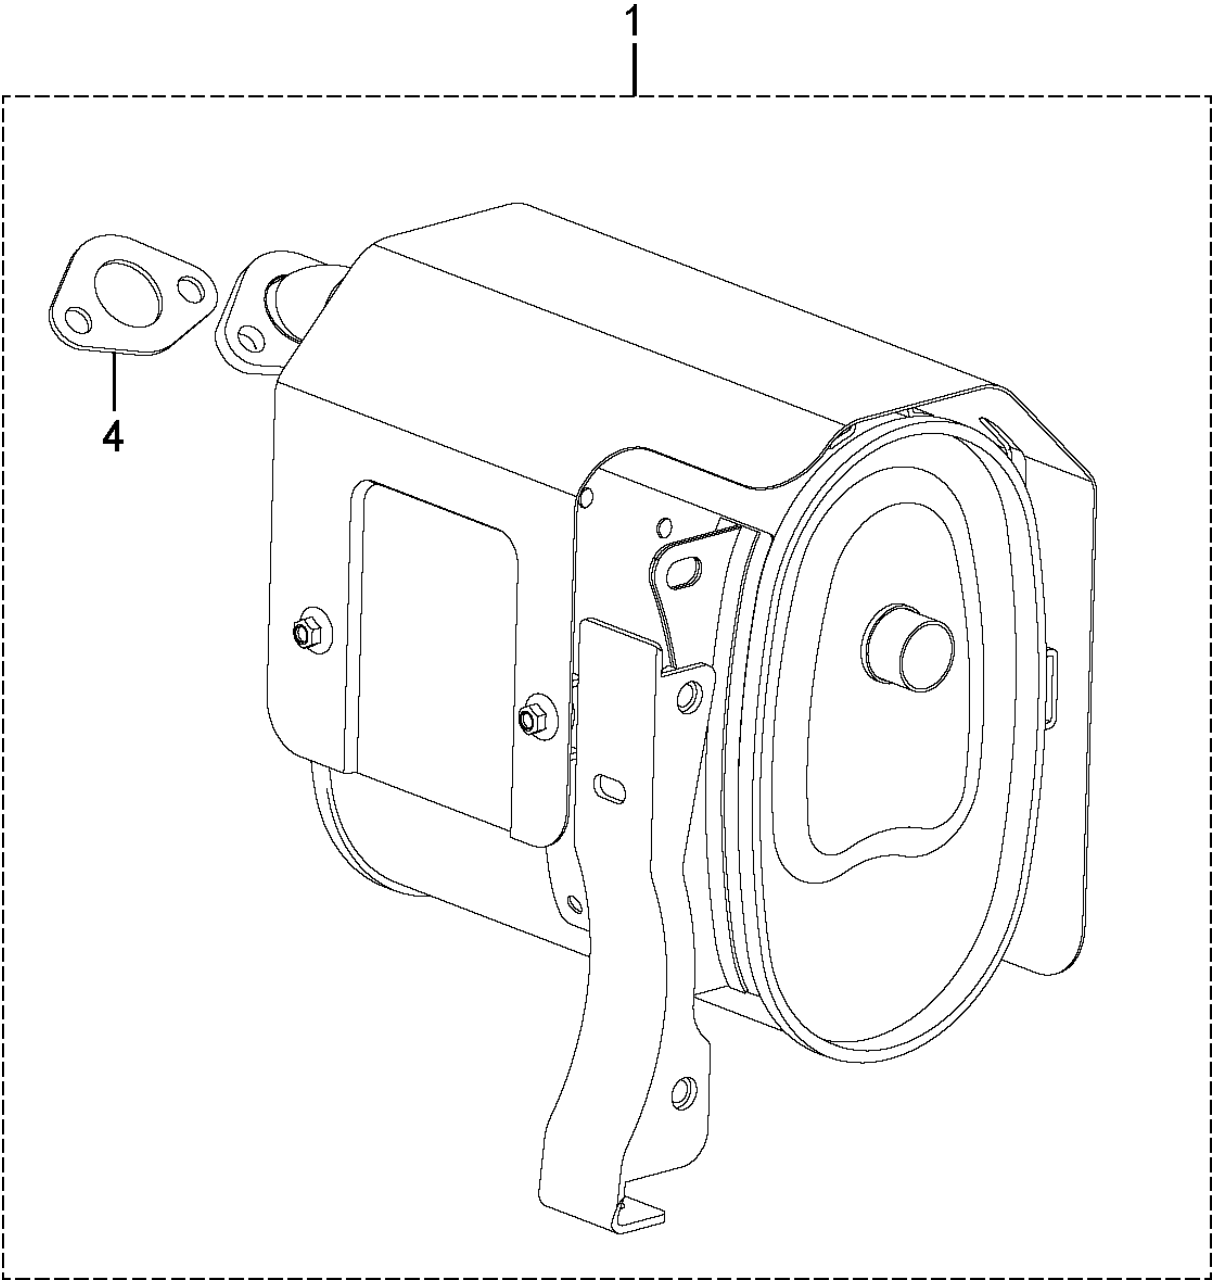

MUFFLER

G2500P, 2018-08

Ref	Part No	Description	Remark	QTY KIT
1	596 70 19-01	MUFFLER		1
4	596 60 36-01	GASKET		1