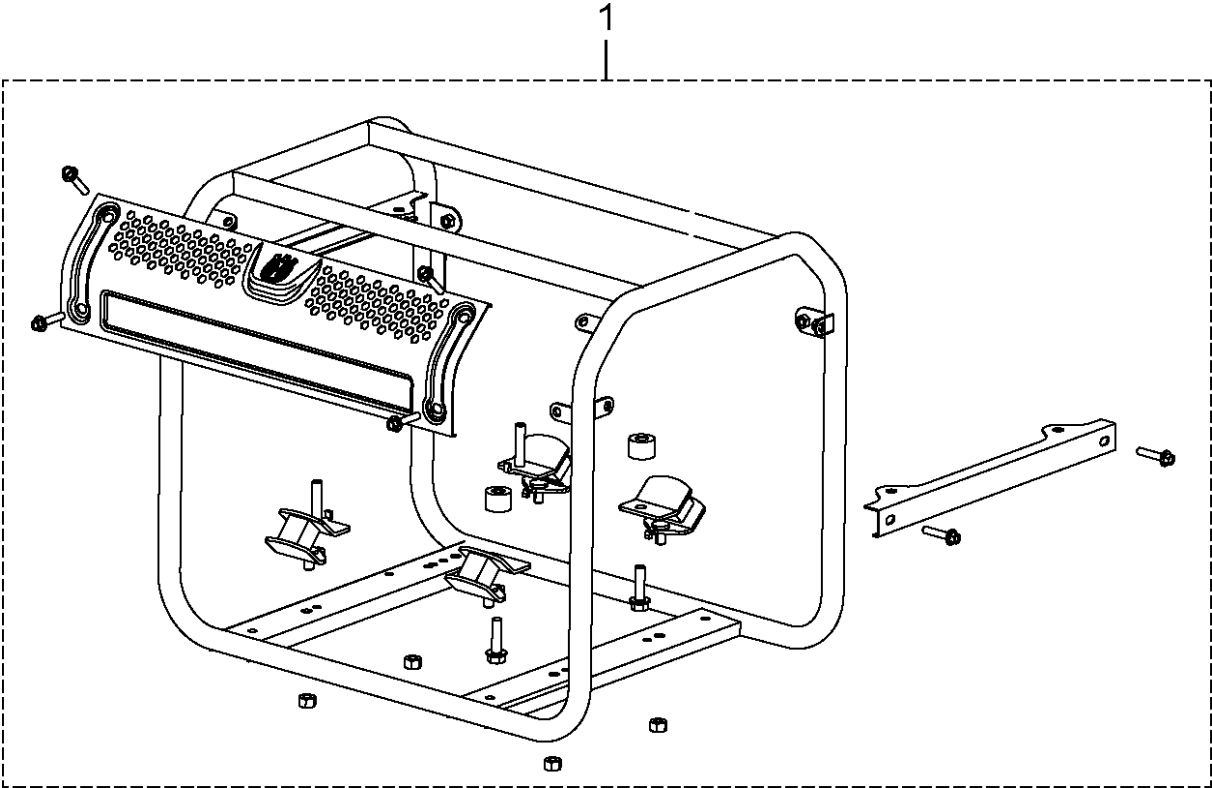

FLYWHEEL

G3200P, 2018-08

Ref	Part No	Description	Remark	QTY KIT
1	596 60 41-01	IGNITION MODULE ASSY		1
2	596 70 04-01	FLYWHEEL ASSY		1