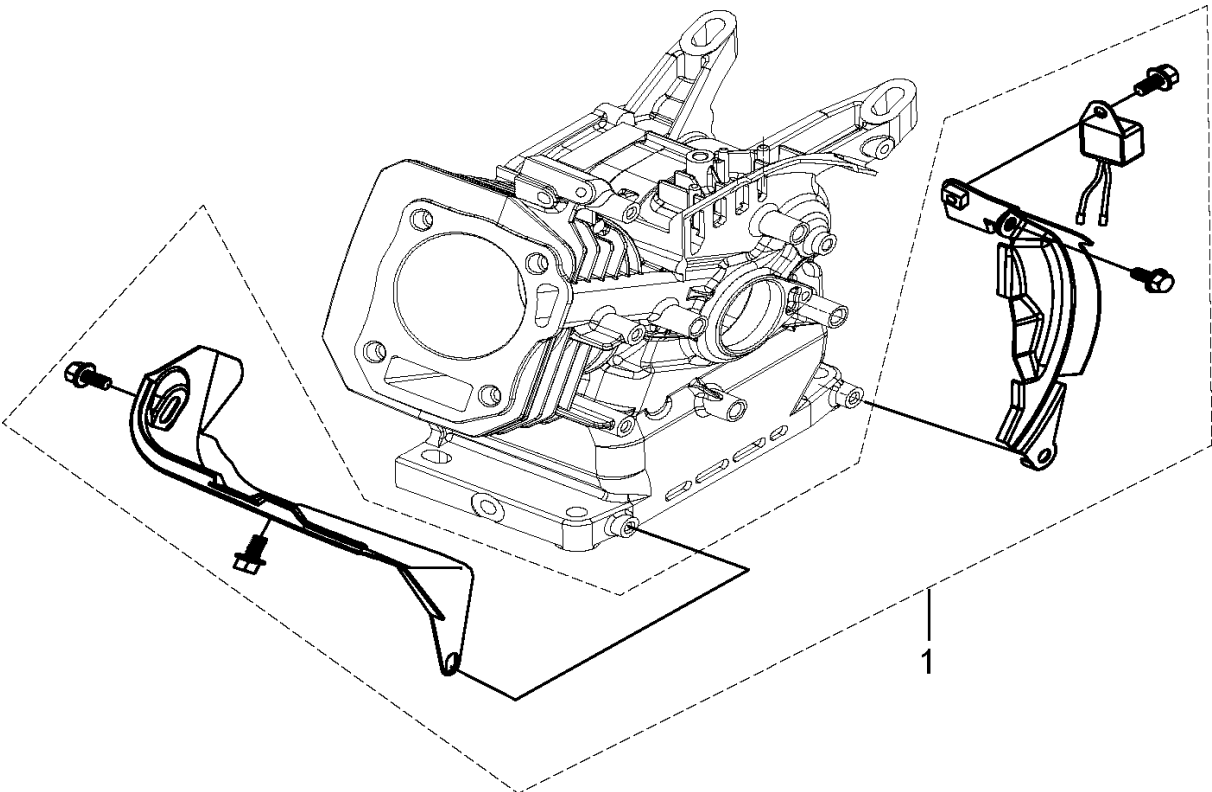

Ref	Part No	Description	Remark	QTY KIT
1	596 70 28-01	VALVE KIT		
2	596 70 32-01	VALVE