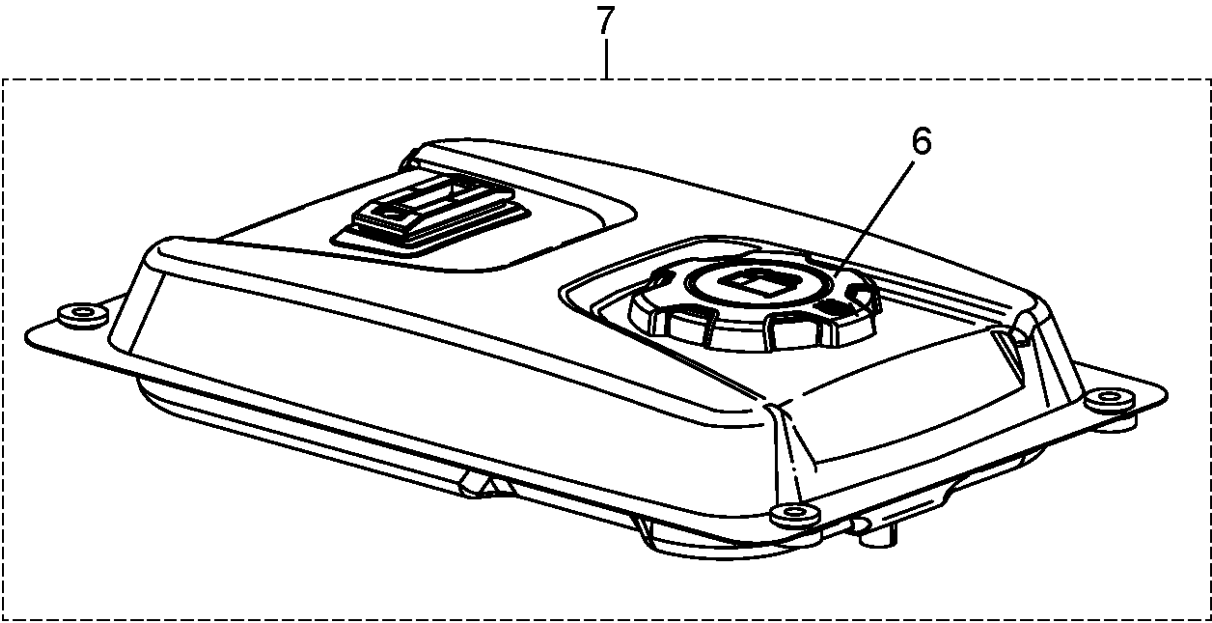

FUEL TANK

G3200P, 2018-08

Ref	Part No	Description	Remark	QTY KIT
5	596 60 29-01	SWITCH		1
6	596 60 31-01	FUEL TANK		1
7	596 57 65-01	FUEL CAP		1